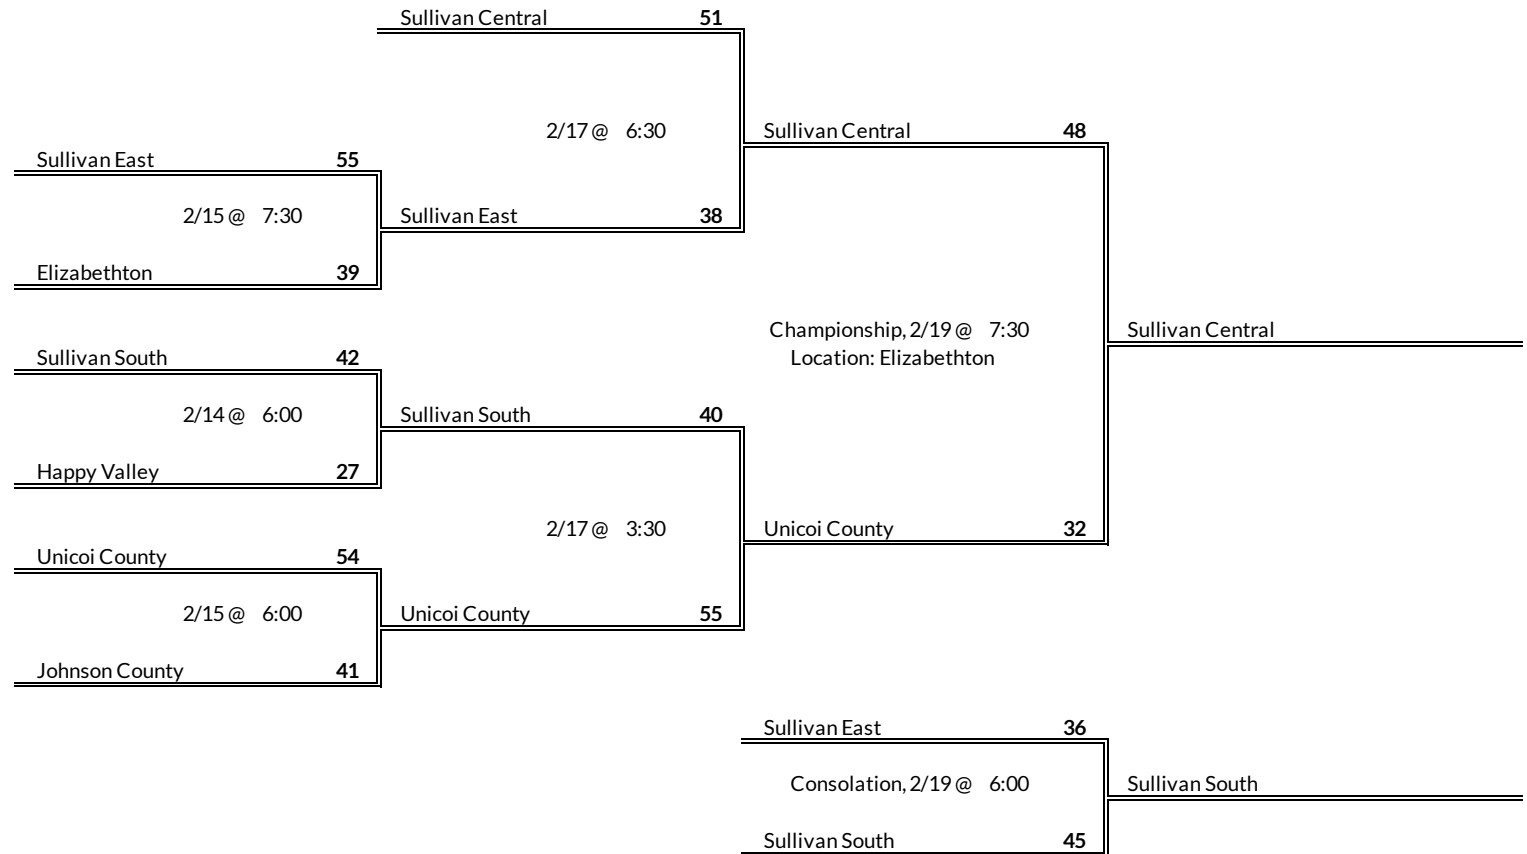

Regular Season Results

- 1 Sullivan Central
- 2 Sullivan South
- 3 Unicoi County
- 4 Sullivan East
- 5 Elizabethton
- 6 Johnson County
- 7 Happy Valley

District 1AA Girls Basketball Brackets

brought to you by:

Tournament Results

1. Sullivan Central
2. Unicoi County
3. Sullivan South
4. Sullivan East