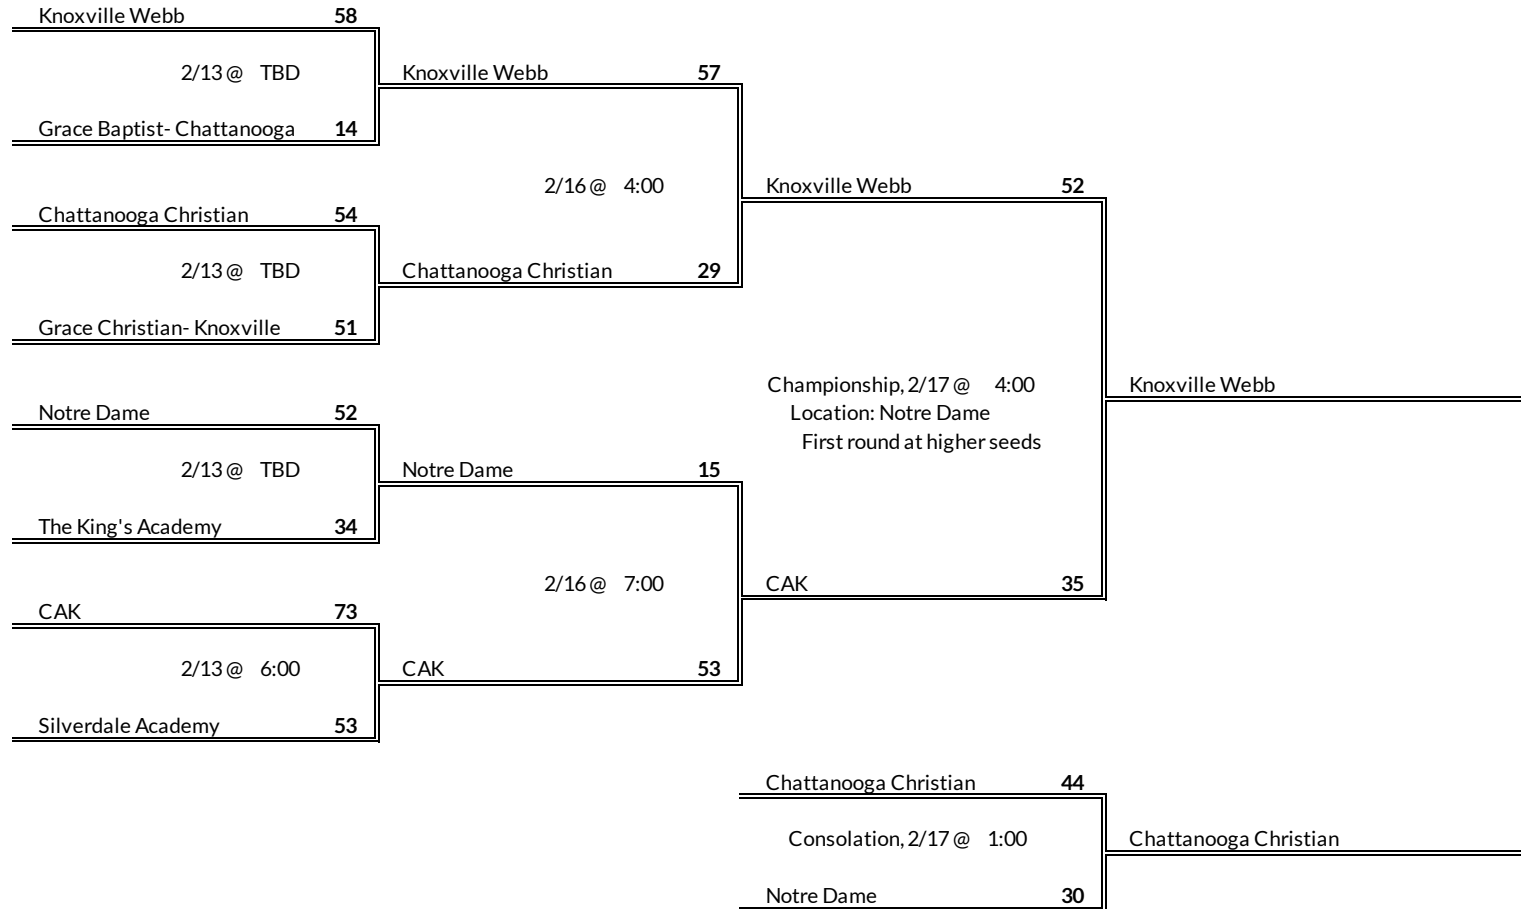

District Results (District 1)

1. 1 Knoxville Webb
2. 2 CAK
3. 3 Grace Christian- Knoxville
4. 4 The King's Academy

District Results (District 2)

1. 1 Notre Dame
2. 2 Chattanooga Christian
3. 3 Silverdale Academy
4. 4 Grace Baptist- Chattanooga

DII A East Region Girls Basketball Brackets

brought to you by:

Tournament Results

1. Knoxville Webb
2. CAK
3. Chattanooga Christian