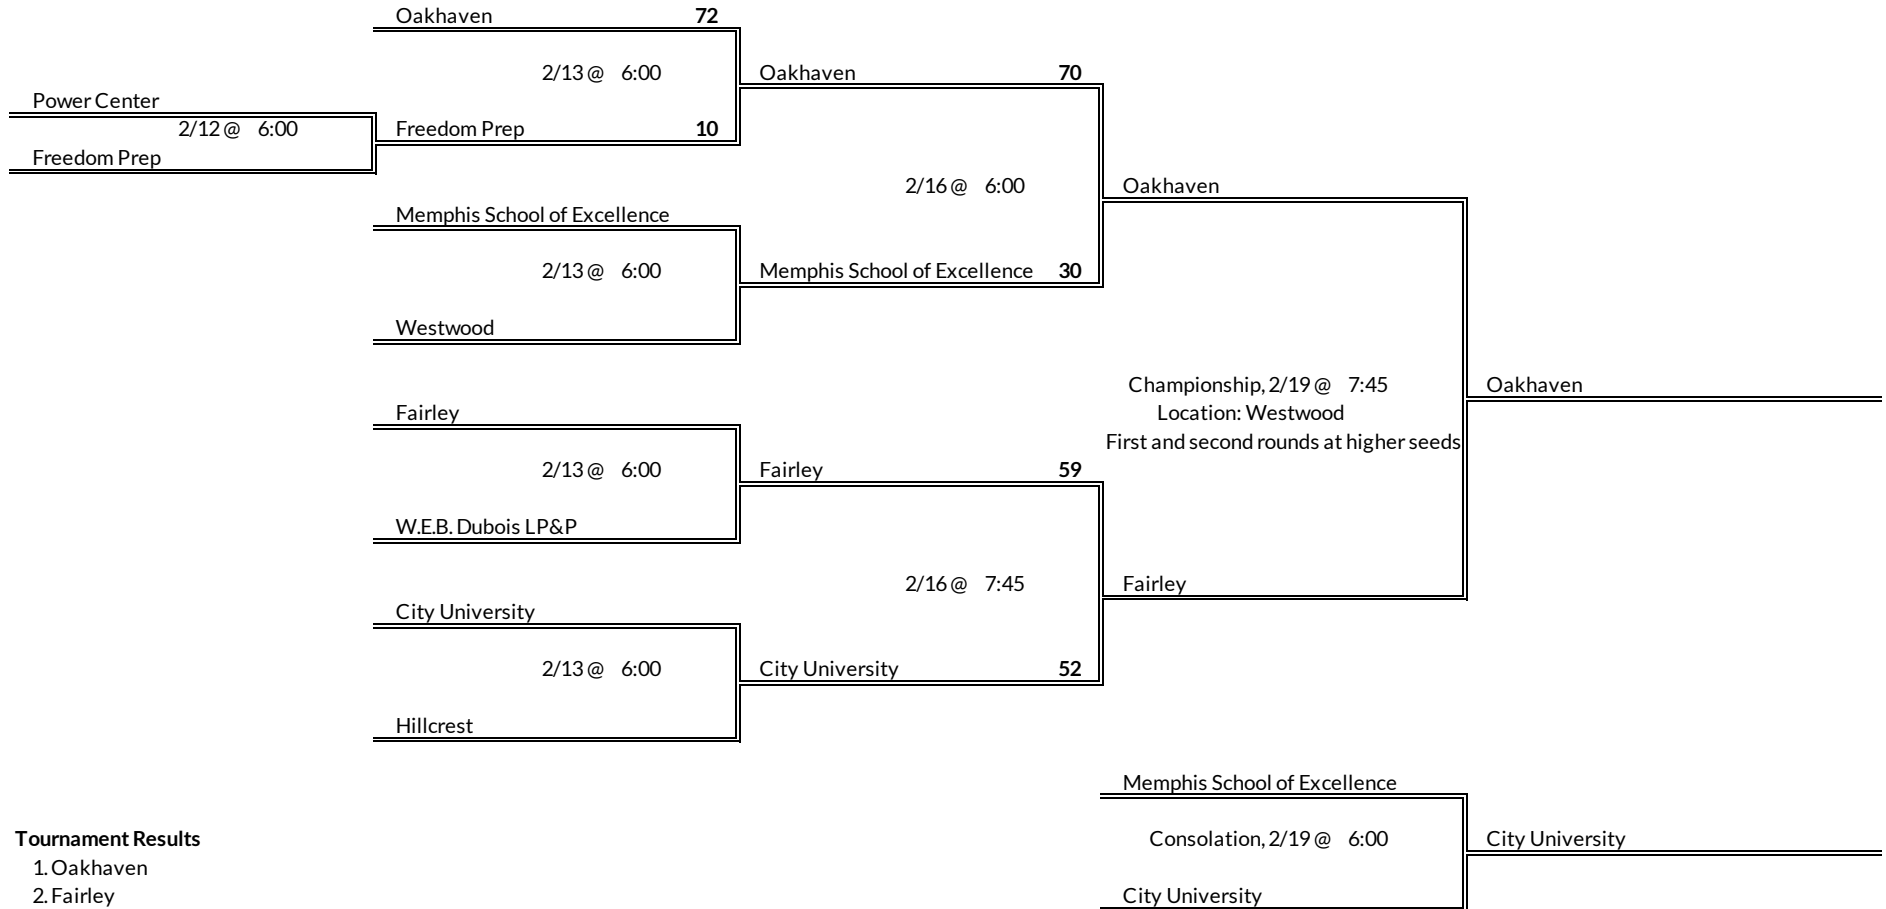

# District 15A Girls Basketball Brackets

brought to you by:

**Tournament Results**

- 1. B.T. Washington
- 2. Memphis Business
- 3. Douglass
- 4. Manassas

**Regular Season Results**

- 1 Oakhaven
- 2 Fairley
- 3 City University
- 4 Memphis School of Excellence
- 5 Westwood
- 6 Hillcrest
- 7 W.E.B. Dubois LP&P
- 8 Power Center
- 9 Freedom Prep

# District 16A Girls Basketball Brackets

brought to you by:

**Tournament Results**

- 1. Oakhaven
- 2. Fairley
- 3. City University
- 4. Memphis School of Excellence

**Regular Season Results**

- 1 Sullivan Central
- 2 Sullivan South
- 3 Unicoi County
- 4 Sullivan East
- 5 Elizabethton
- 6 Johnson County
- 7 Happy Valley