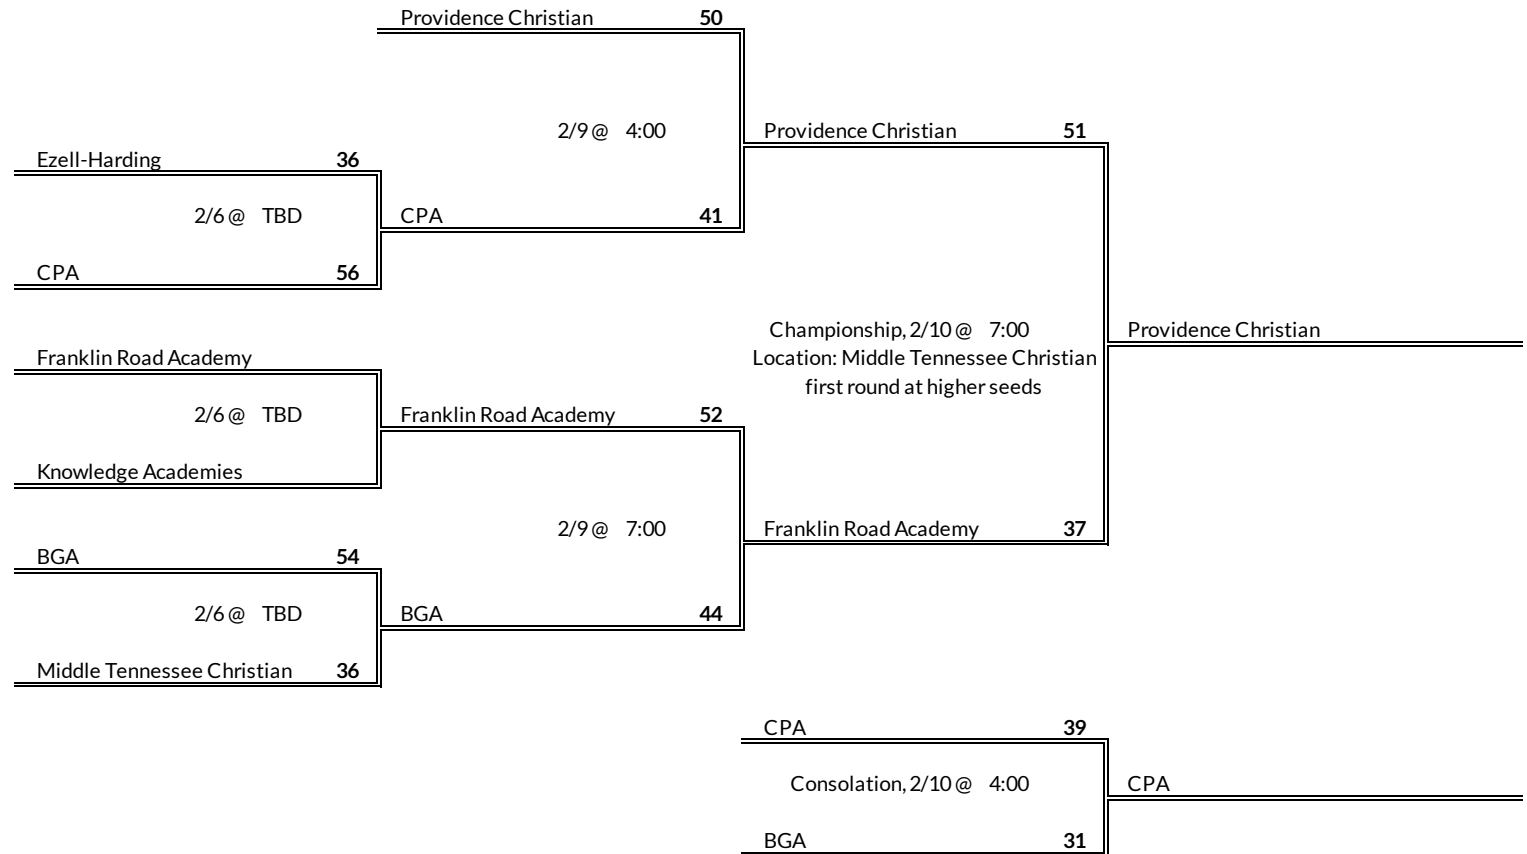

Regular Season Results

- 1 Providence Christian
- 2 Franklin Road Academy
- 3 BGA
- 4 Ezell-Harding
- 5 CPA
- 6 Middle Tennessee Christian
- 7 Knowledge Academies

DII A Middle District 1 Girls Basketball Brackets

brought to you by:

Tournament Results

1. Providence Christian
2. Franklin Road Academy
3. CPA
4. BGA