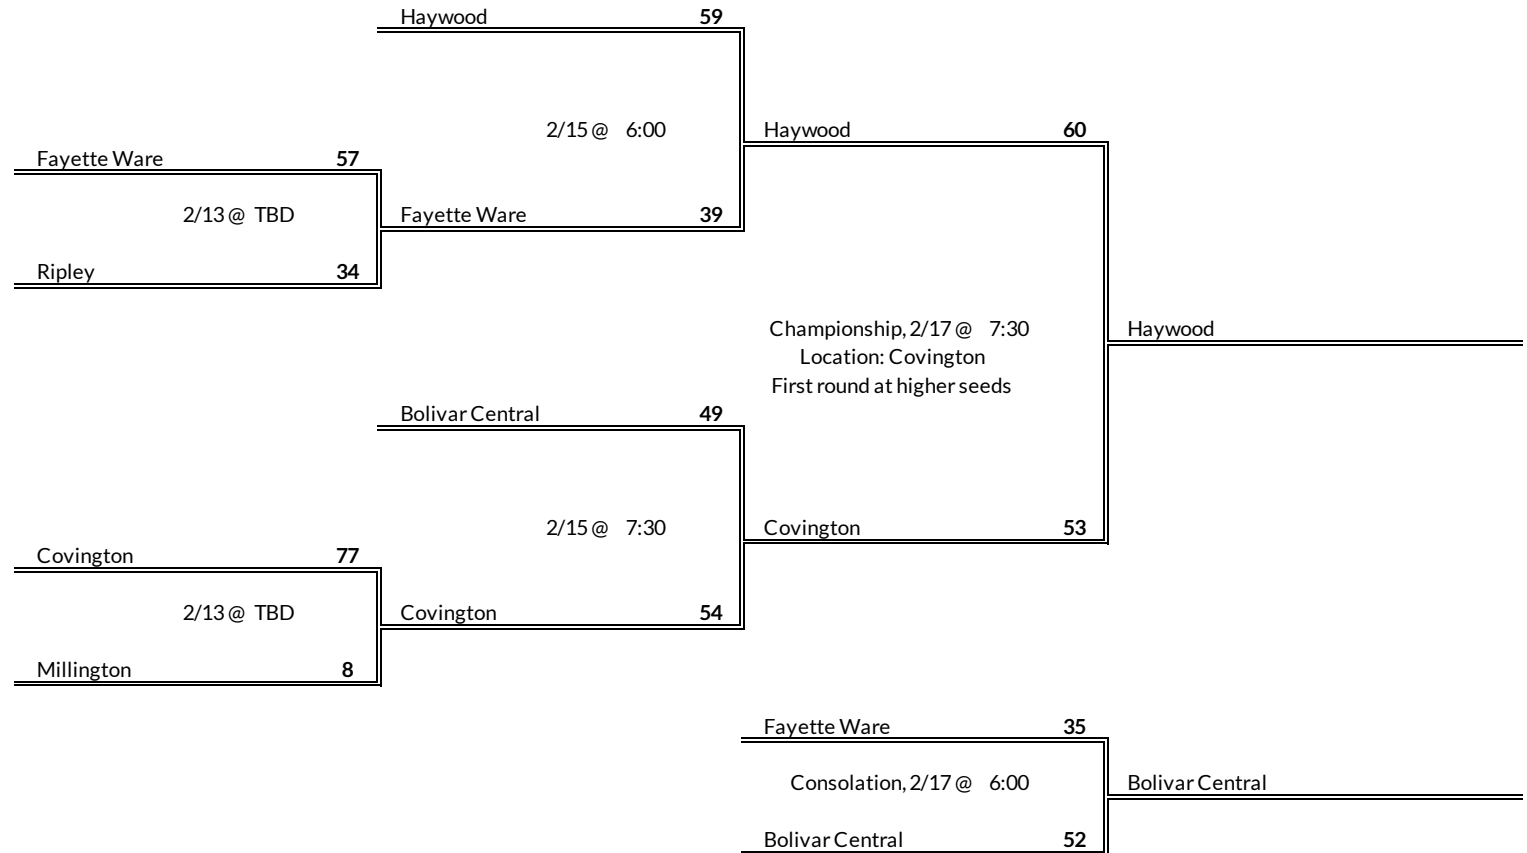

# District 13AA Girls Basketball Brackets

brought to you by:

**Tournament Results**

- 1. Westview
- 2. Dyersburg
- 3. Crockett County
- 4. Obion County

**Regular Season Results**

- 1 Haywood
- 2 Bolivar Central
- 3 Covington
- 4 Fayette Ware
- 5 Ripley
- 6 Millington

# District 15AA Girls Basketball Brackets

brought to you by:

**Tournament Results**

- 1. Haywood
- 2. Covington
- 3. Bolivar Central
- 4. Fayette Ware

**Regular Season Results**

- 1 Mitchell
- 2 Trezevant
- 3 Craigmont
- 4 Hamilton
- 5 Raleigh Egypt
- 6 Melrose
- 7 MLK Prep- Memphis
- 8 GRAD Academy
- 9 Wooddale
- 10 Sheffield