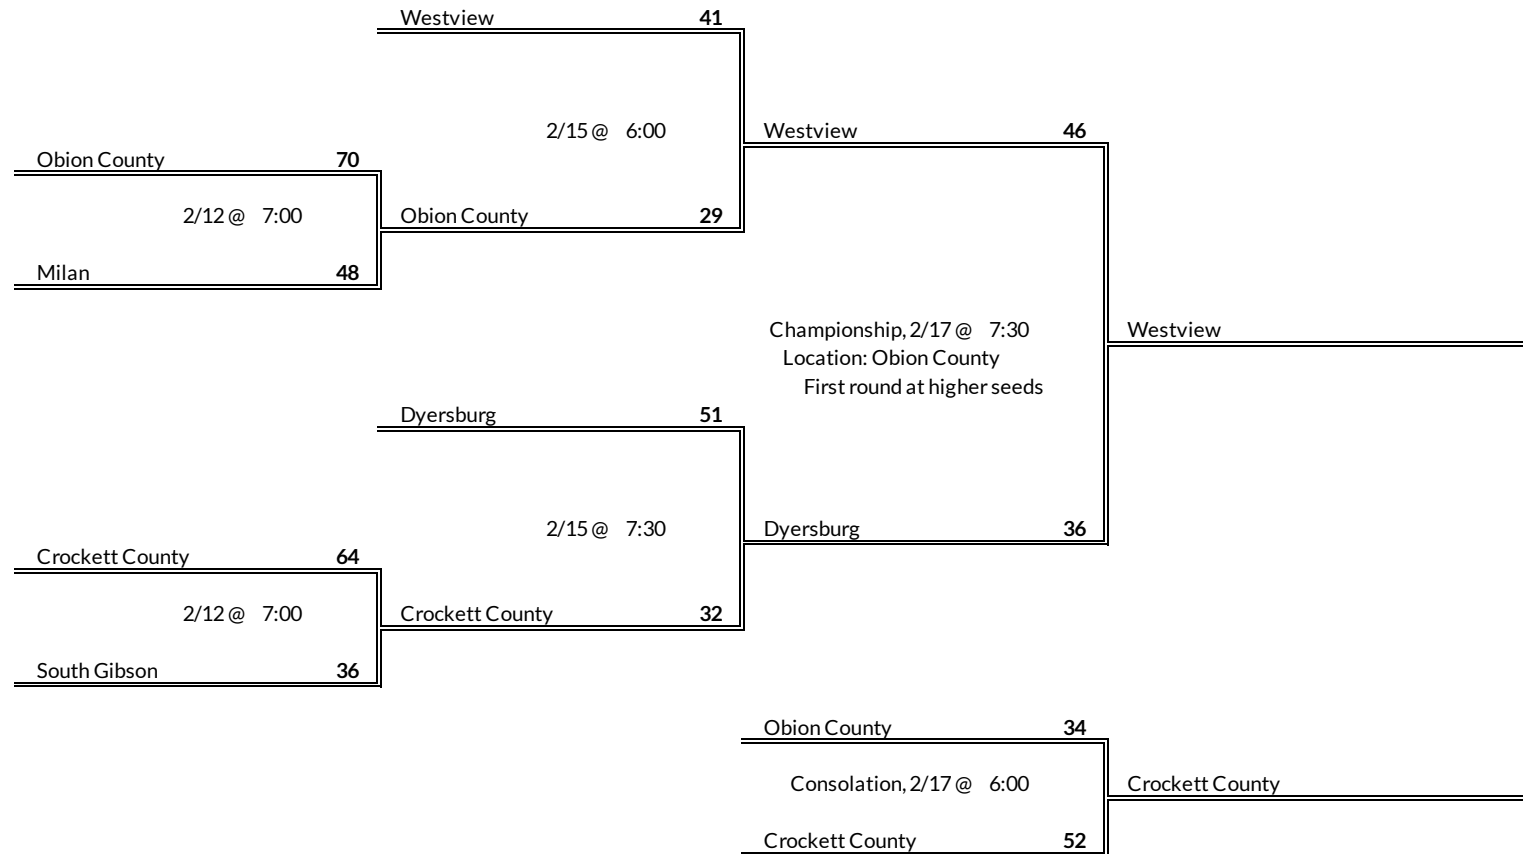

Regular Season Results

- 1 Westview
- 2 Dyersburg
- 3 Crockett County
- 4 Obion County
- 5 Milan
- 6 South Gibson

District 13AA Girls Basketball Brackets

brought to you by:

Tournament Results

1. Westview
2. Dyersburg
3. Crockett County
4. Obion County