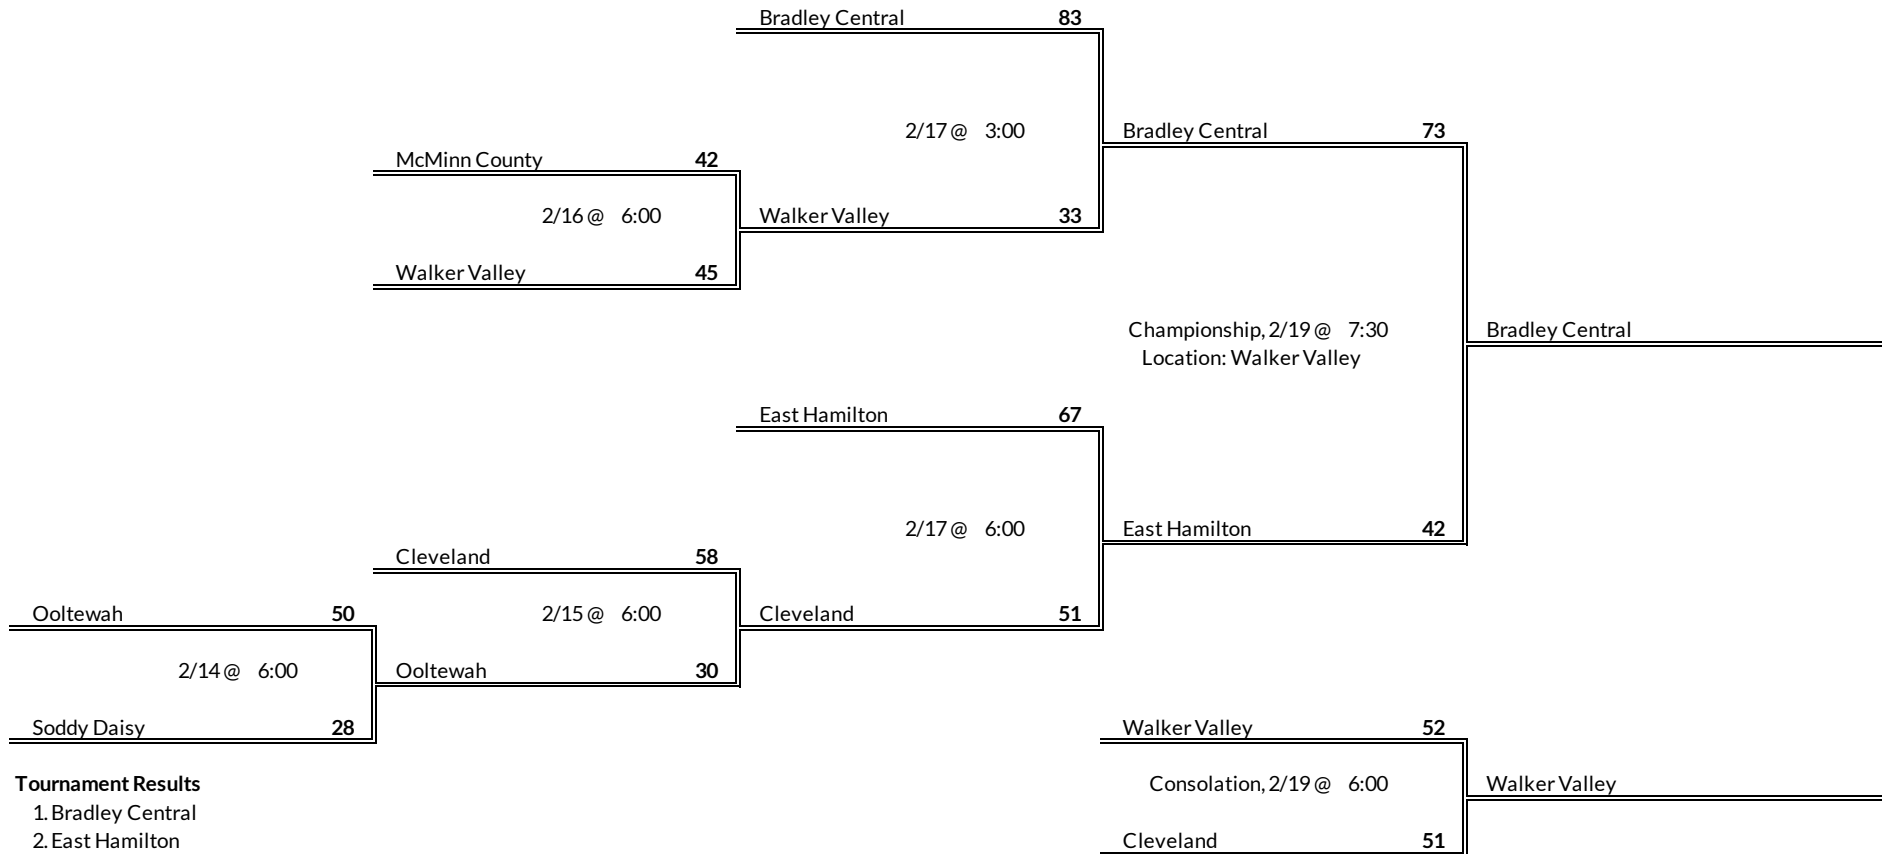

Regular Season Results

- 1 Bradley Central
- 2 East Hamilton
- 3 Cleveland
- 4 McMinn County
- 5 Walker Valley
- 6 Ooltewah
- 7 Soddy Daisy

District 5AAA Girls Basketball Brackets

brought to you by: