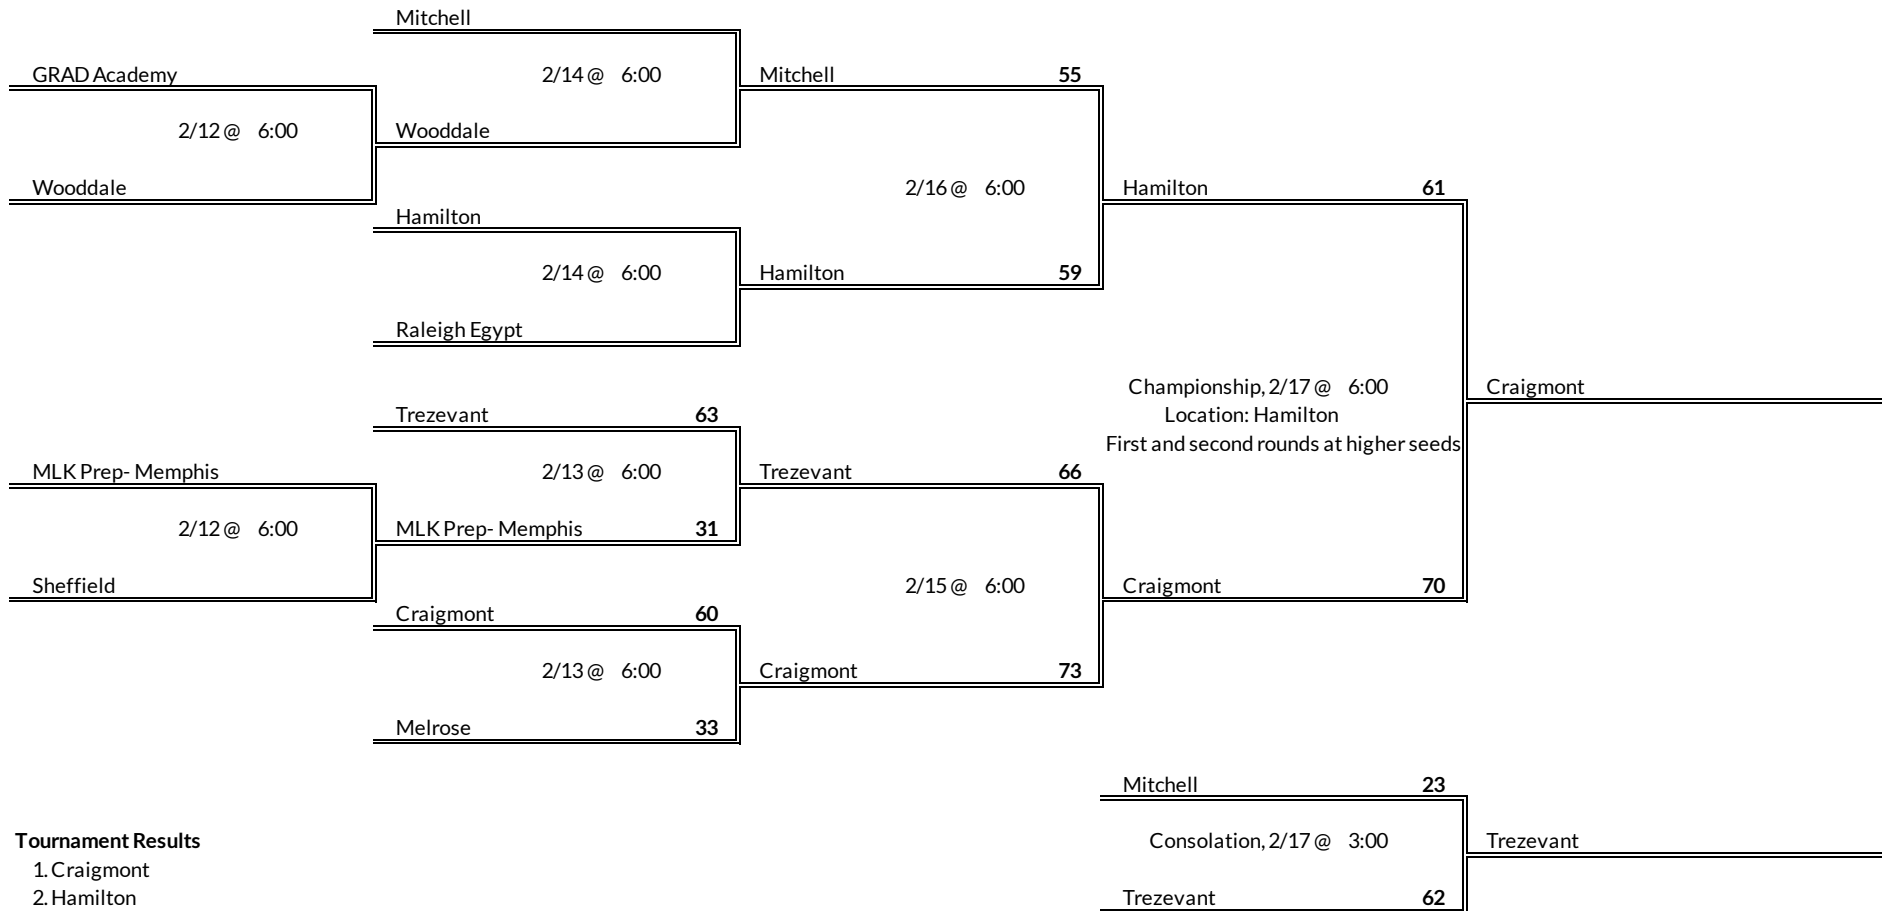

Regular Season Results

- 1 Mitchell
- 2 Trezevant
- 3 Craigmont
- 4 Hamilton
- 5 Raleigh Egypt
- 6 Melrose
- 7 MLK Prep- Memphis
- 8 GRAD Academy
- 9 Wooddale
- 10 Sheffield

District 16AA Girls Basketball Brackets

brought to you by:

Tournament Results

1. Craigmont
2. Hamilton
3. Trezevant
4. Mitchell