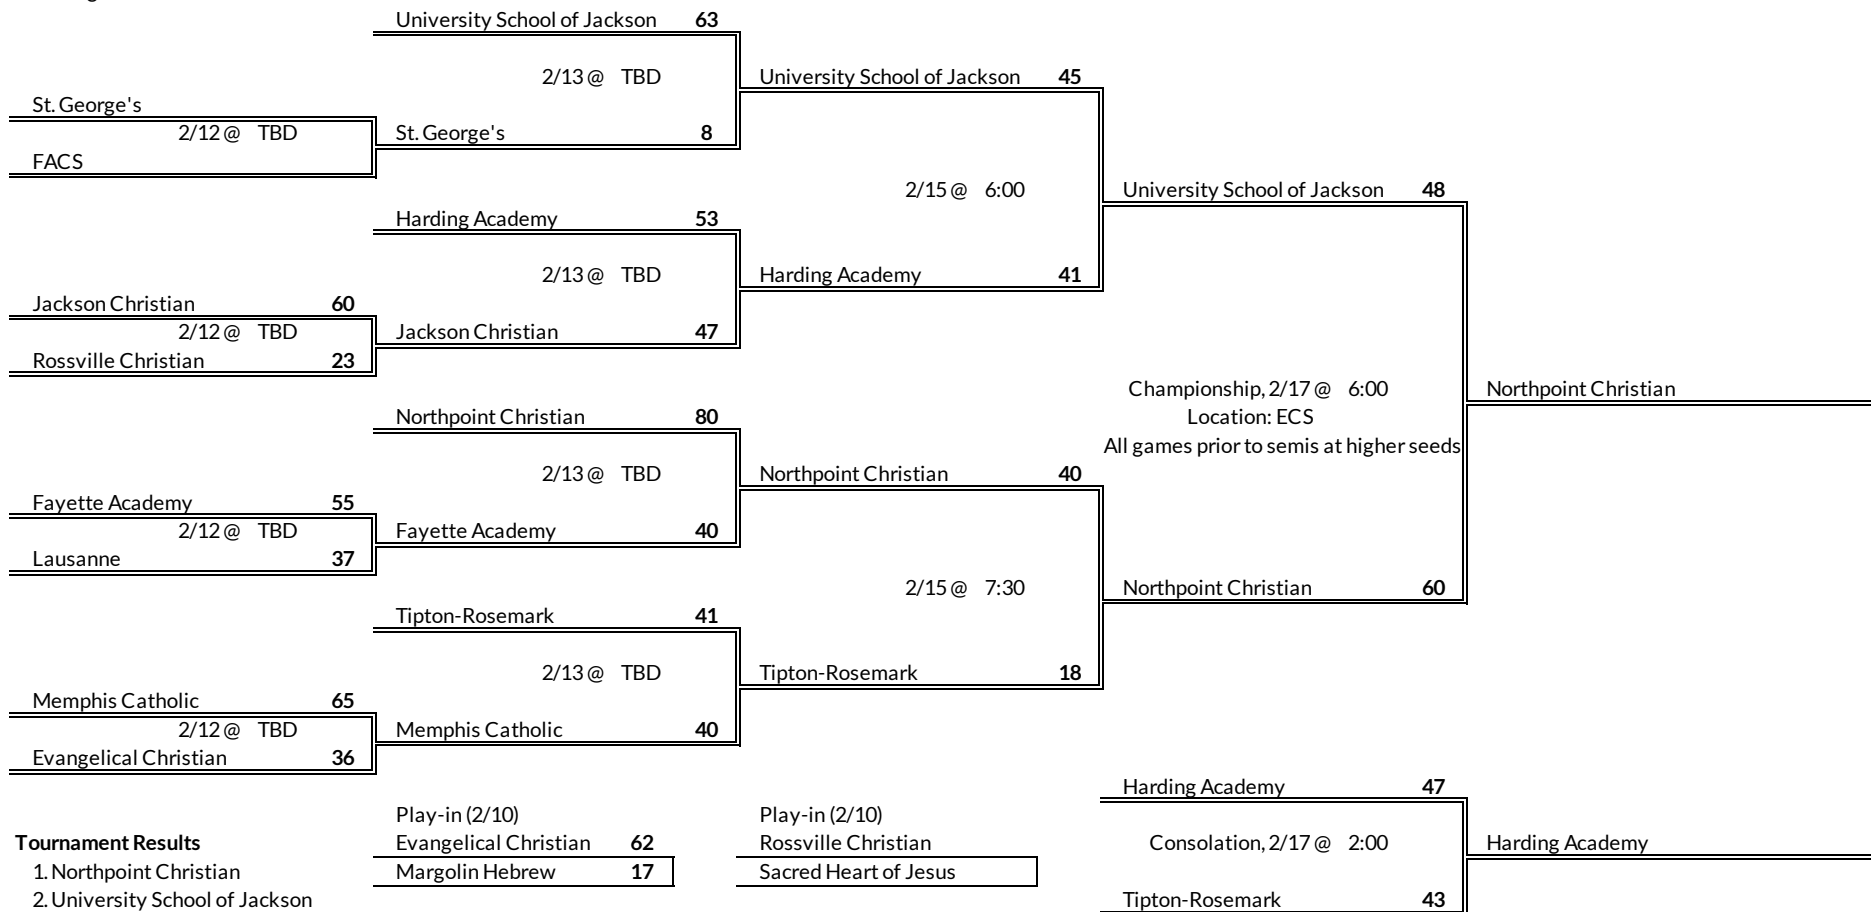

Regular Season Results (District 2)

- 1 Northpoint Christian
- 2 Harding Academy
- 3 Memphis Catholic
- 4 St. George's
- 5 Lausanne
- 6 Rossville Christian
- 7 Margolin Hebrew