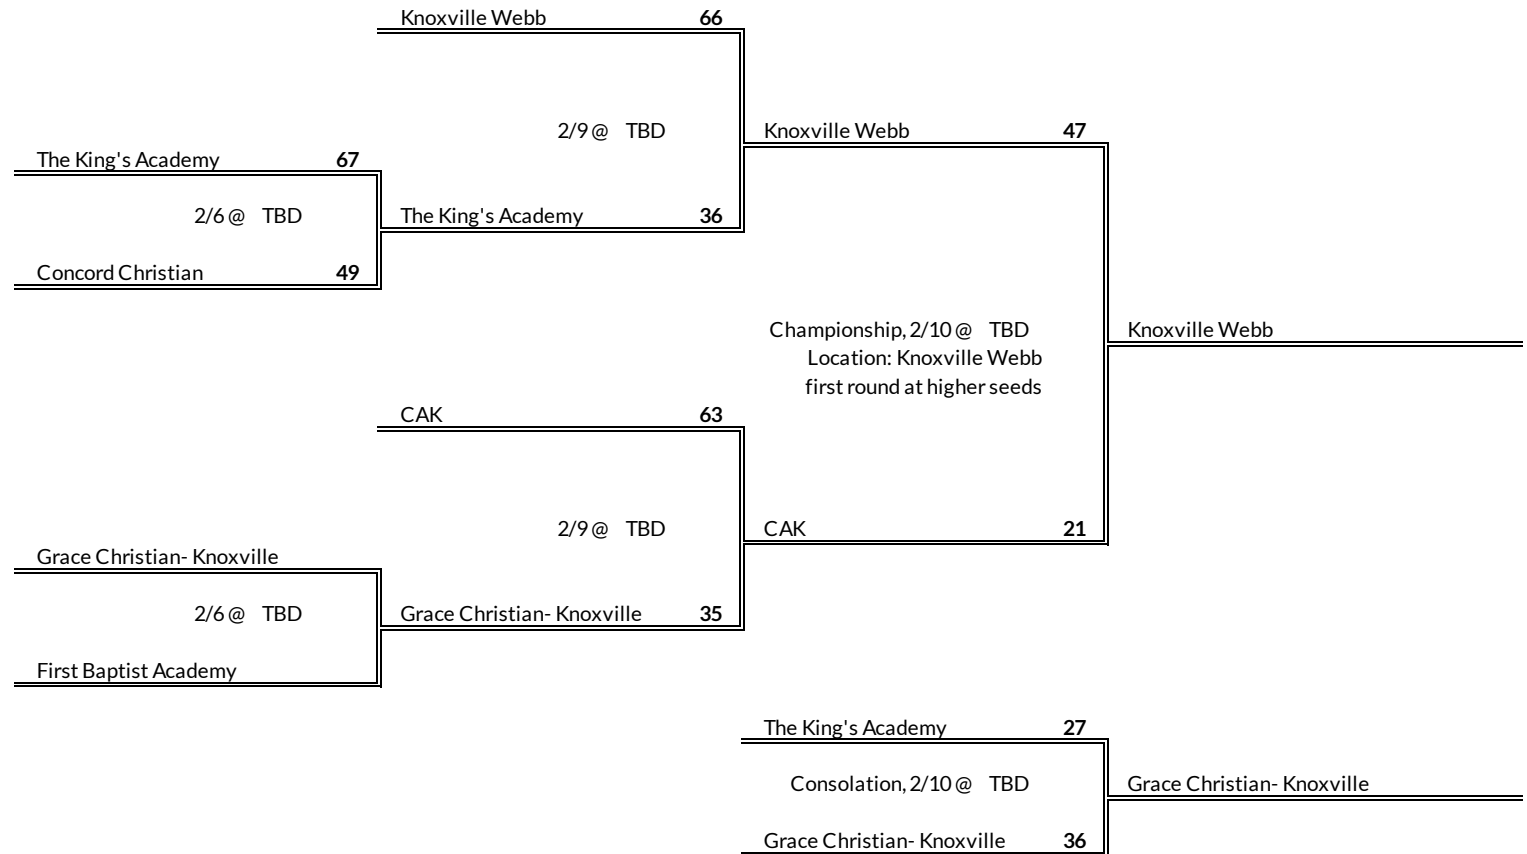

Regular Season Results

1. 1 Knoxville Webb
2. 2 CAK
3. 3 Grace Christian- Knoxville
4. 4 The King's Academy
5. 5 Concord Christian
6. 6 First Baptist Academy

DII A East District 1 Girls Basketball Brackets

brought to you by:

Tournament Results

1. Knoxville Webb
2. CAK
3. Grace Christian- Knoxville
4. The King's Academy