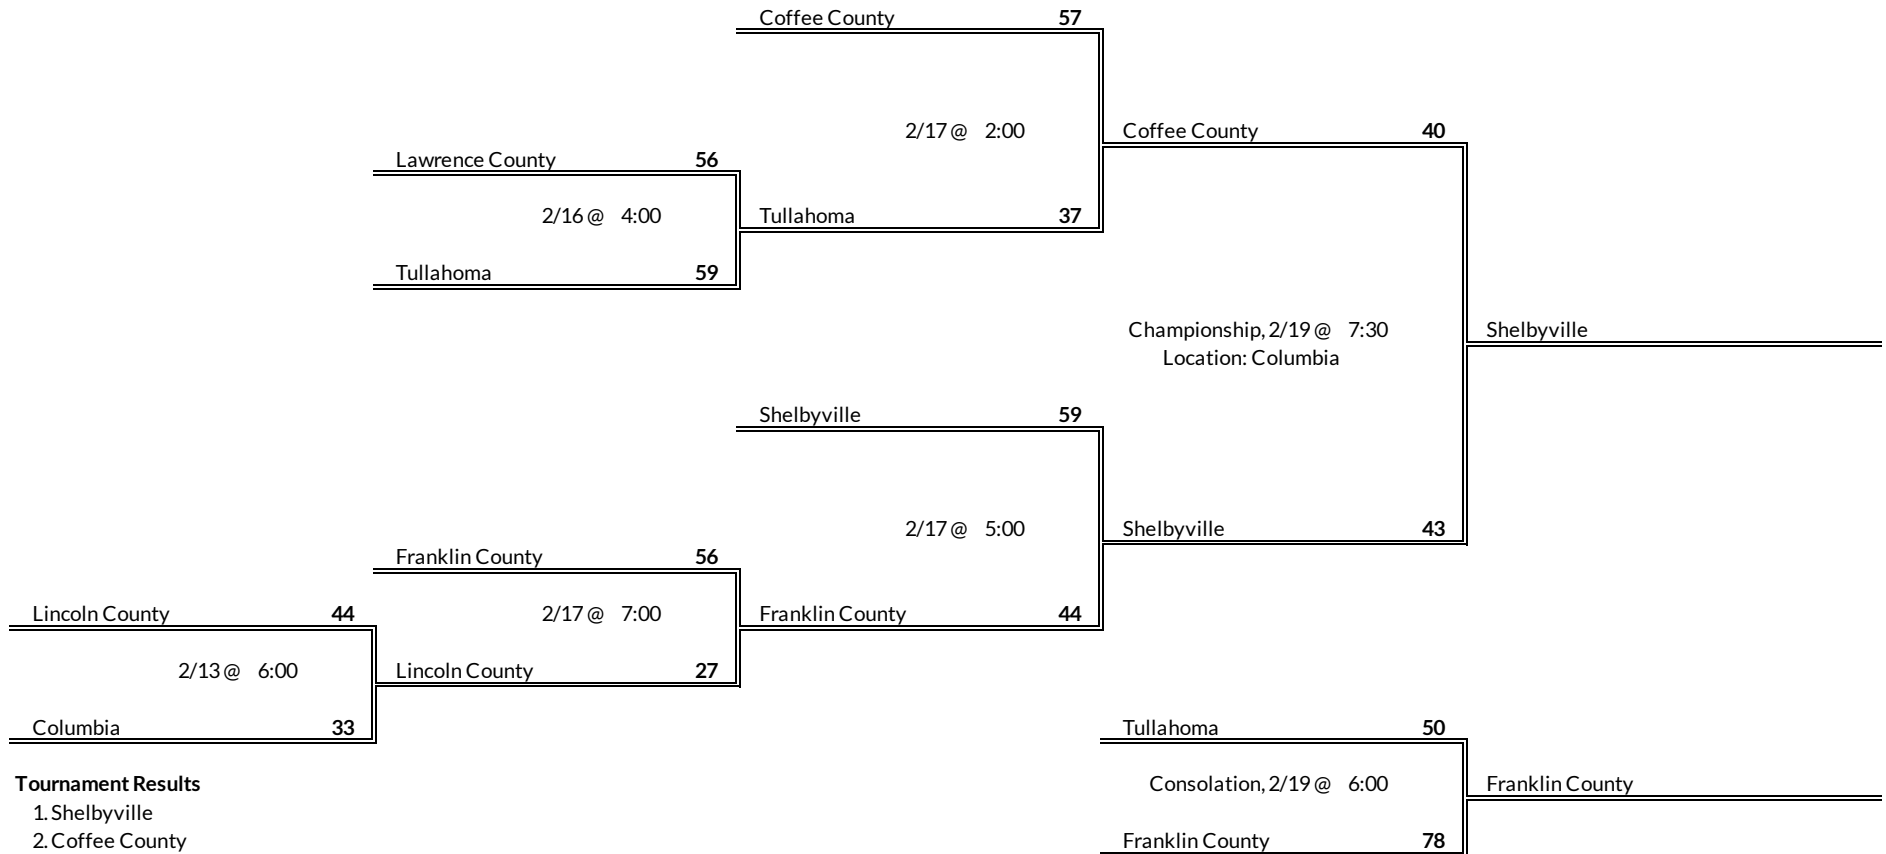

Regular Season Results

- 1 Coffee County
- 2 Shelbyville
- 3 Franklin County
- 4 Lawrence County
- 5 Tullahoma
- 6 Lincoln County
- 7 Columbia

District 8AAA Girls Basketball Brackets

brought to you by:

Tournament Results

1. Shelbyville
2. Coffee County
3. Franklin County
4. Tullahoma