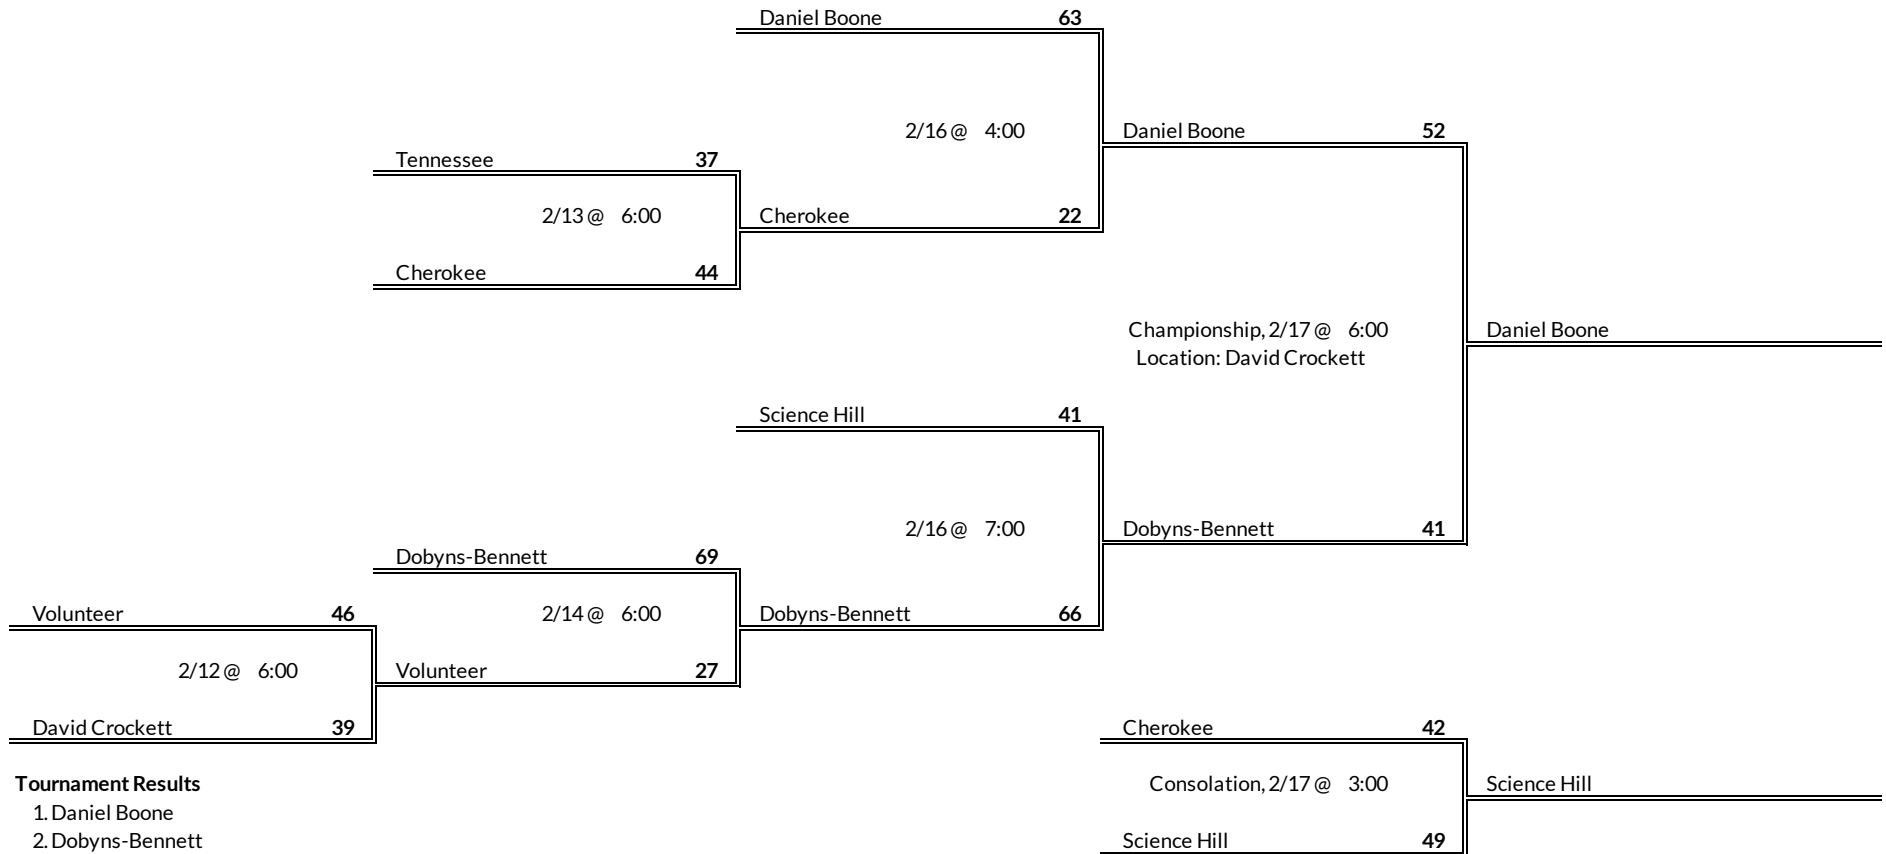

Regular Season Results

- 1 Daniel Boone
- 2 Science Hill
- 3 Dobyys-Bennett
- 4 Tennessee
- 5 Cherokee
- 6 Volunteer
- 7 David Crockett

District 1AAA Girls Basketball Brackets

brought to you by: