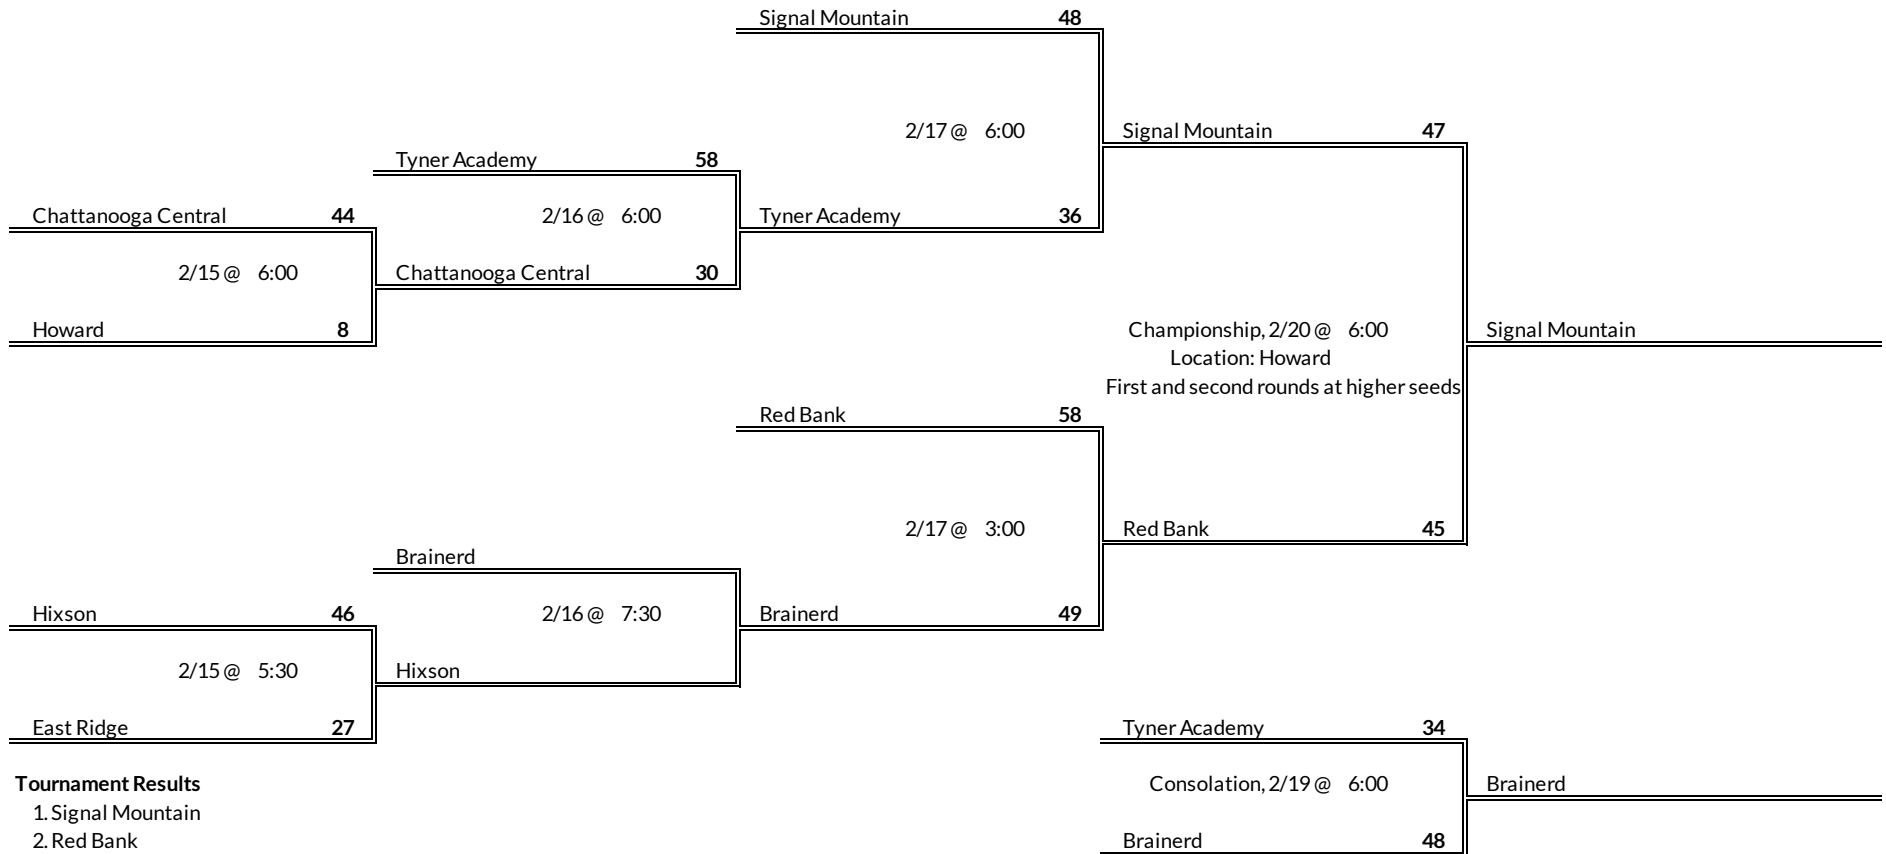

Regular Season Results

- 1 Signal Mountain
- 2 Red Bank
- 3 Brainerd
- 4 Tyner Academy
- 5 Chattanooga Central
- 6 Hixson
- 7 East Ridge
- 8 Howard

District 6AA Girls Basketball Brackets

brought to you by:

Tournament Results

1. Signal Mountain
2. Red Bank
3. Brainerd
4. Tyner Academy