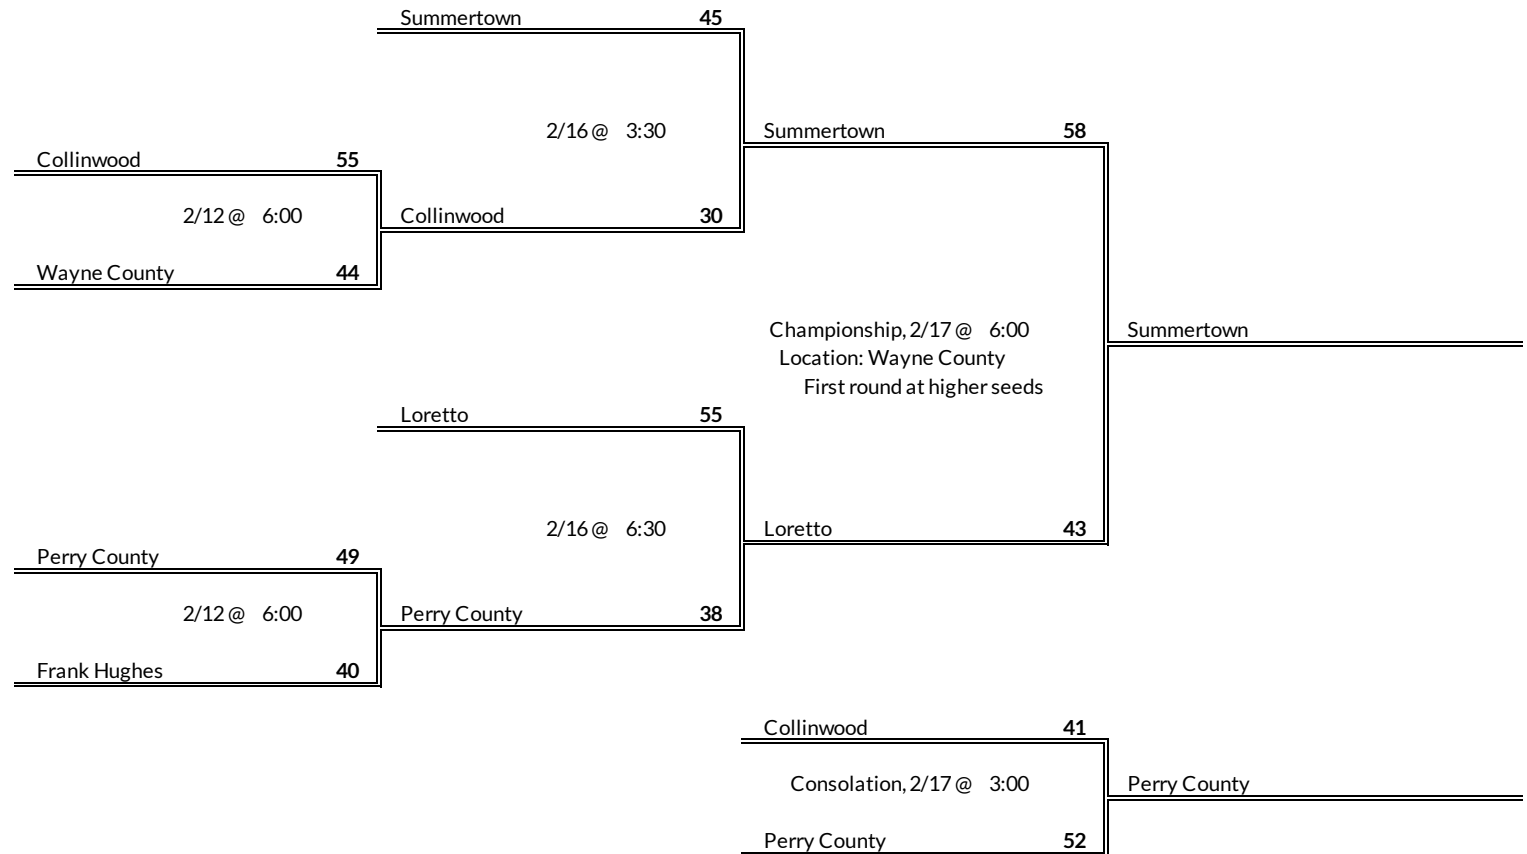

Regular Season Results

- 1 Summertown
- 2 Loretto
- 3 Perry County
- 4 Collinwood
- 5 Wayne County
- 6 Frank Hughes

District 12A Girls Basketball Brackets

brought to you by:

Tournament Results

1. Summertown
2. Loretto
3. Perry County
4. Collinwood