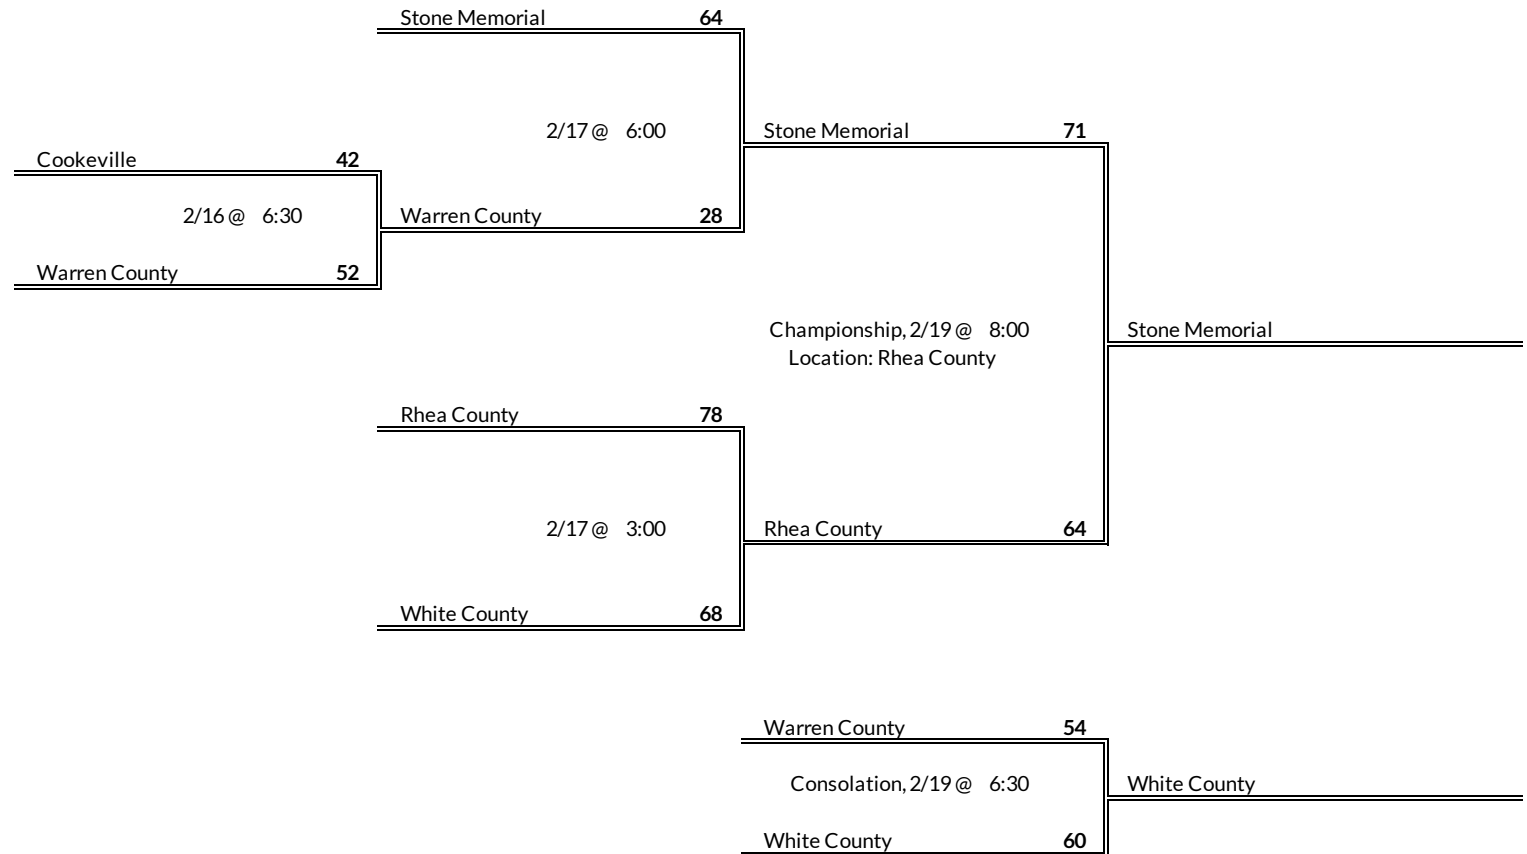

Regular Season Results

- 1 Stone Memorial
- 2 Rhea County
- 3 White County
- 4 Cookeville
- 5 Warren County

District 6AAA Girls Basketball Brackets

brought to you by:

Tournament Results

1. Stone Memorial
2. Rhea County
3. White County
4. Warren County