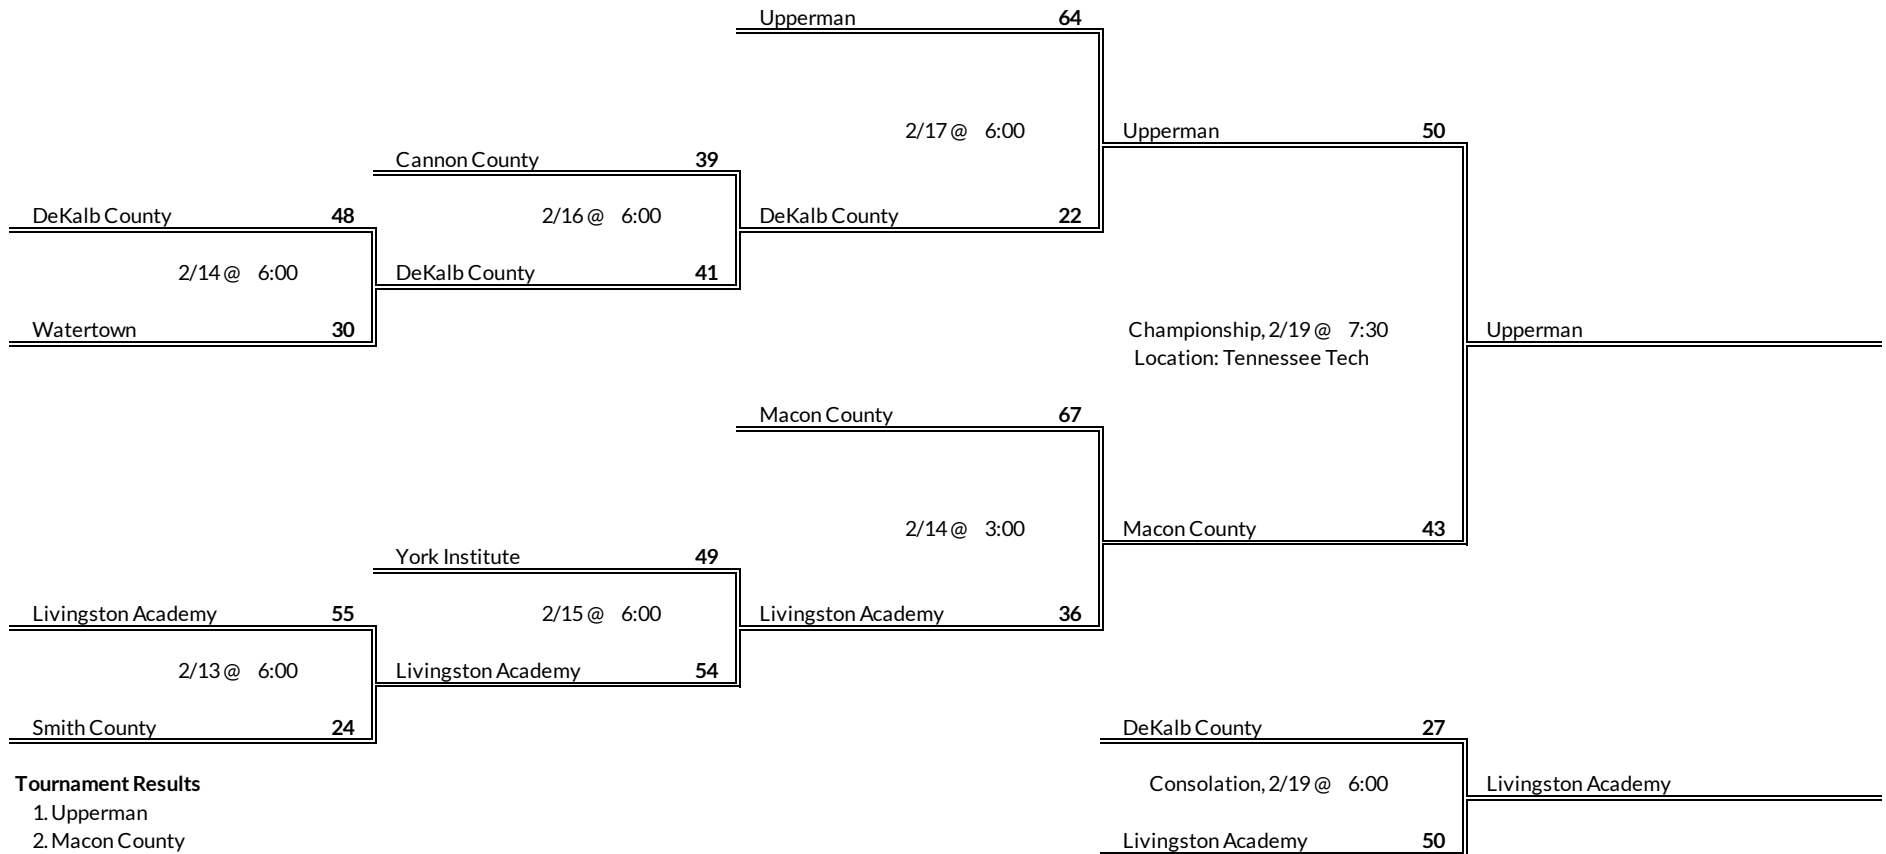

Regular Season Results

- 1 Upperman
- 2 Macon County
- 3 York Institute
- 4 Cannon County
- 5 DeKalb County
- 6 Livingston Academy
- 7 Smith County
- 8 Watertown

District 8AA Girls Basketball Brackets

brought to you by:

Tournament Results

1. Upperman
2. Macon County
3. Livingston Academy
4. DeKalb County