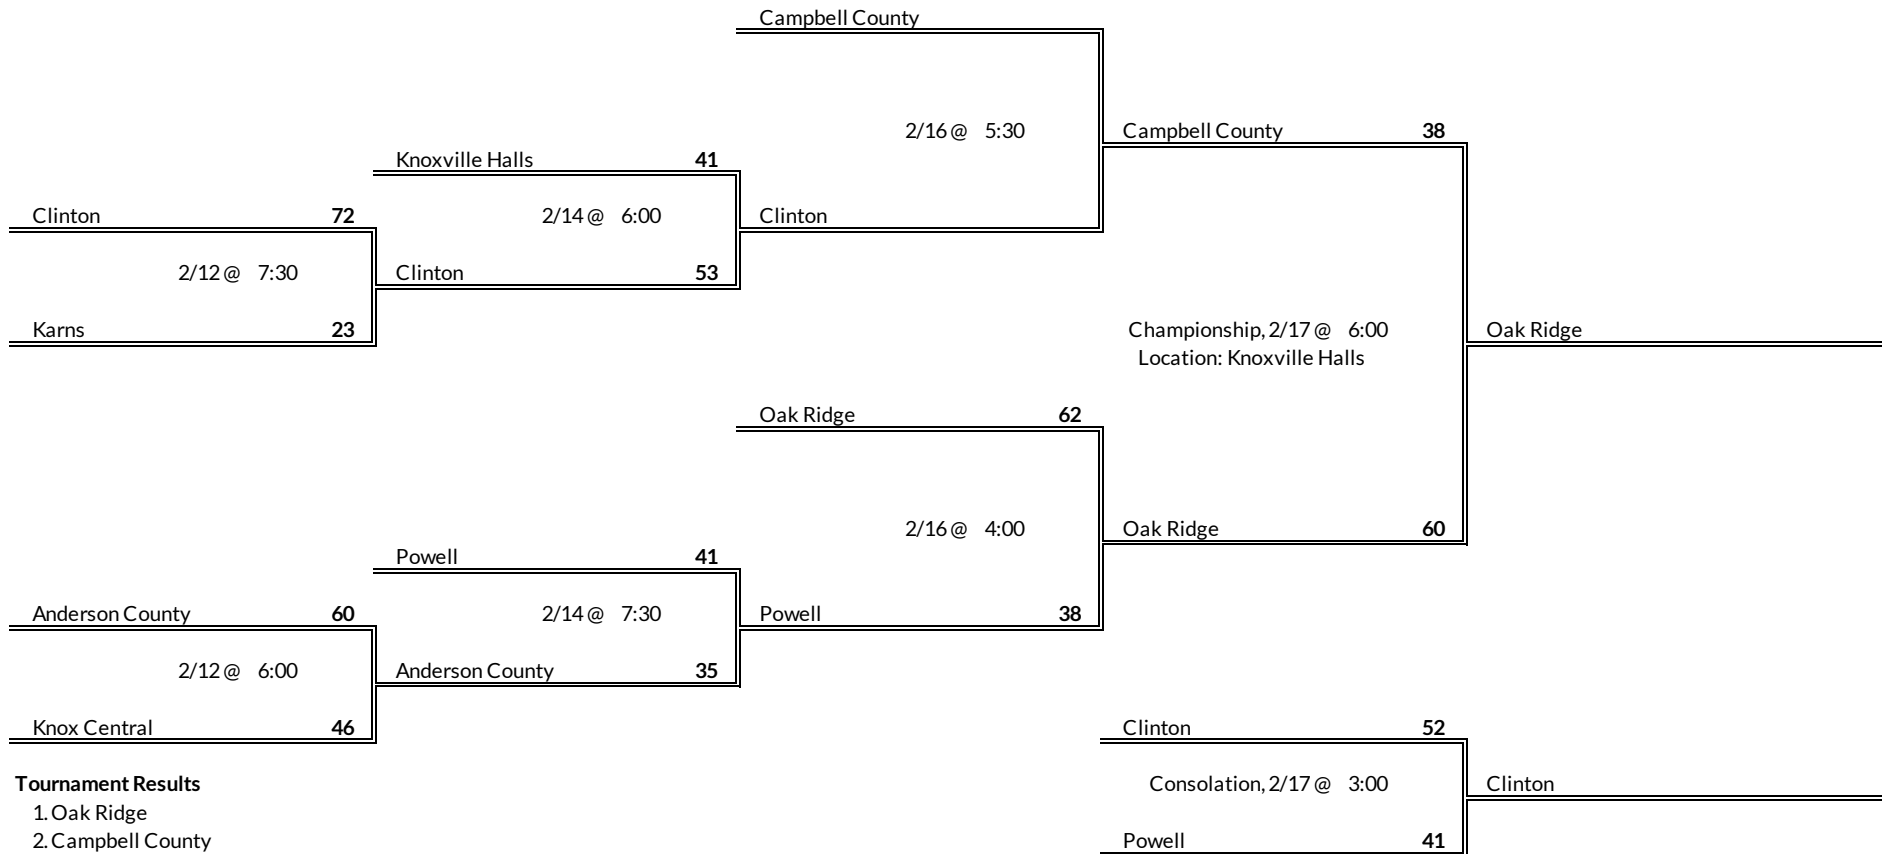

Regular Season Results

- 1 Campbell County
- 2 Oak Ridge
- 3 Powell
- 4 Knoxville Halls
- 5 Clinton
- 6 Anderson County
- 7 Knox Central
- 8 Karns

District 3AAA Girls Basketball Brackets

brought to you by:

Tournament Results

1. Oak Ridge
2. Campbell County
3. Clinton
4. Powell