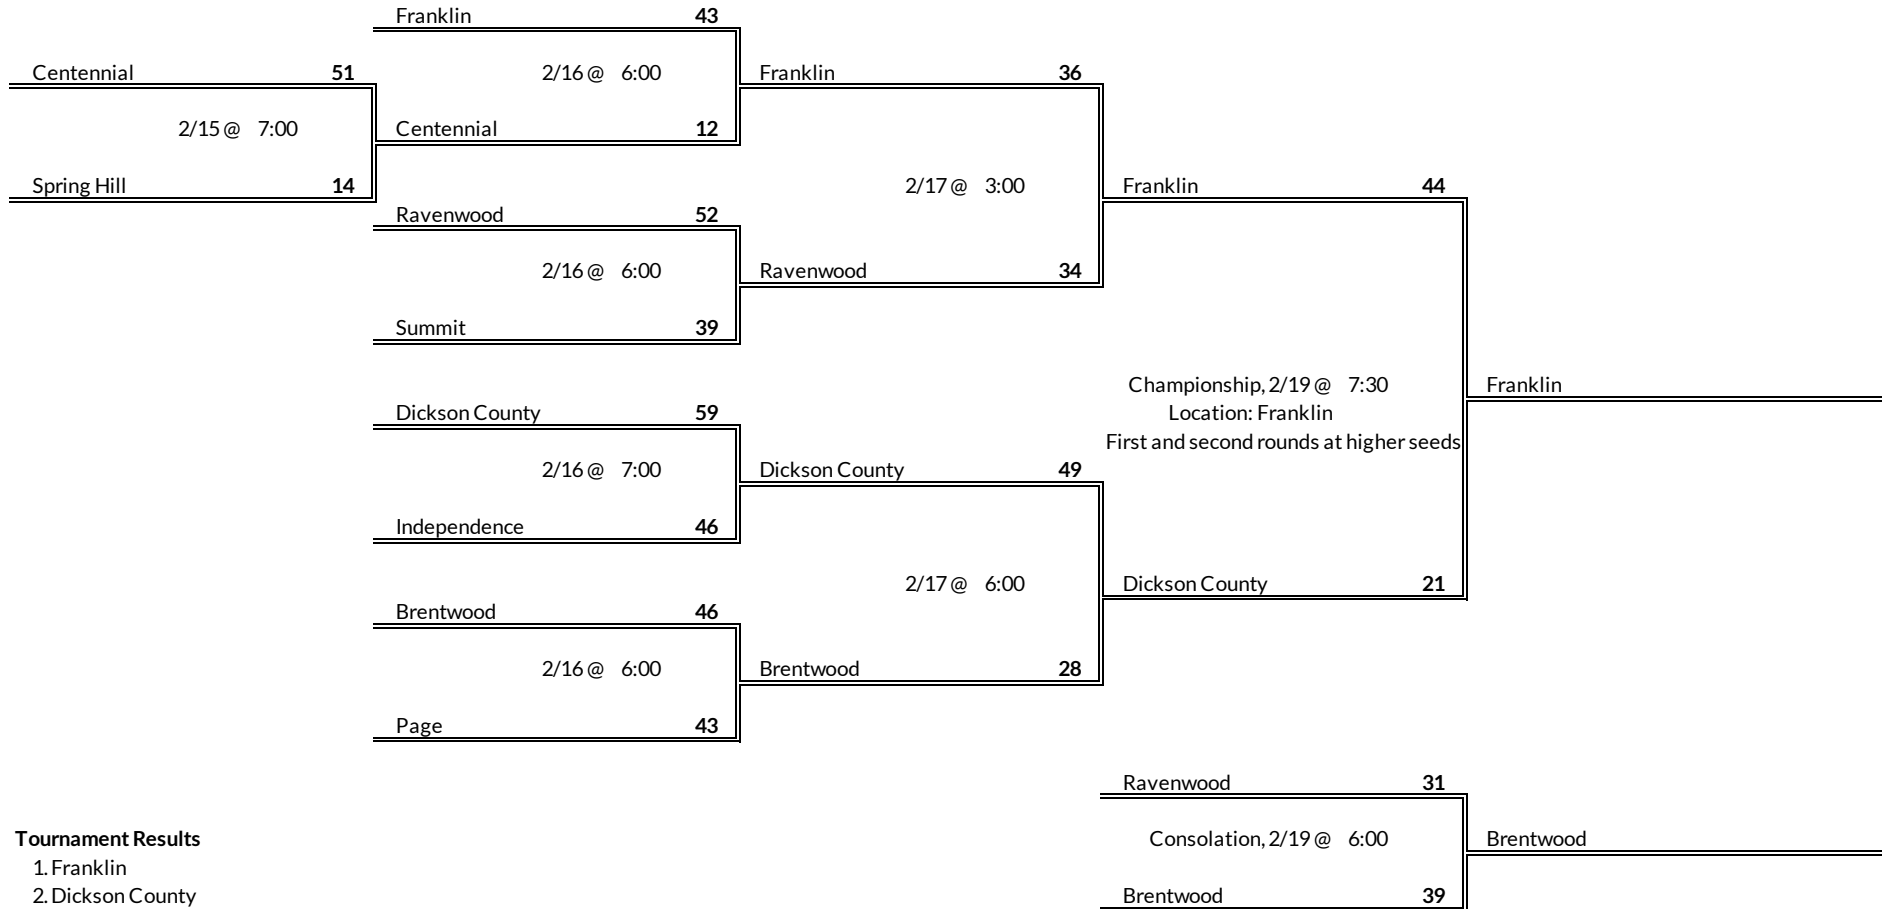

Regular Season Results

- 1 Franklin
- 2 Dickson County
- 3 Brentwood
- 4 Ravenwood
- 5 Summit
- 6 Page
- 7 Independence
- 8 Centennial
- 9 Spring Hill

District 11AAA Girls Basketball Brackets

brought to you by:

Tournament Results

1. Franklin
2. Dickson County
3. Brentwood
4. Ravenwood