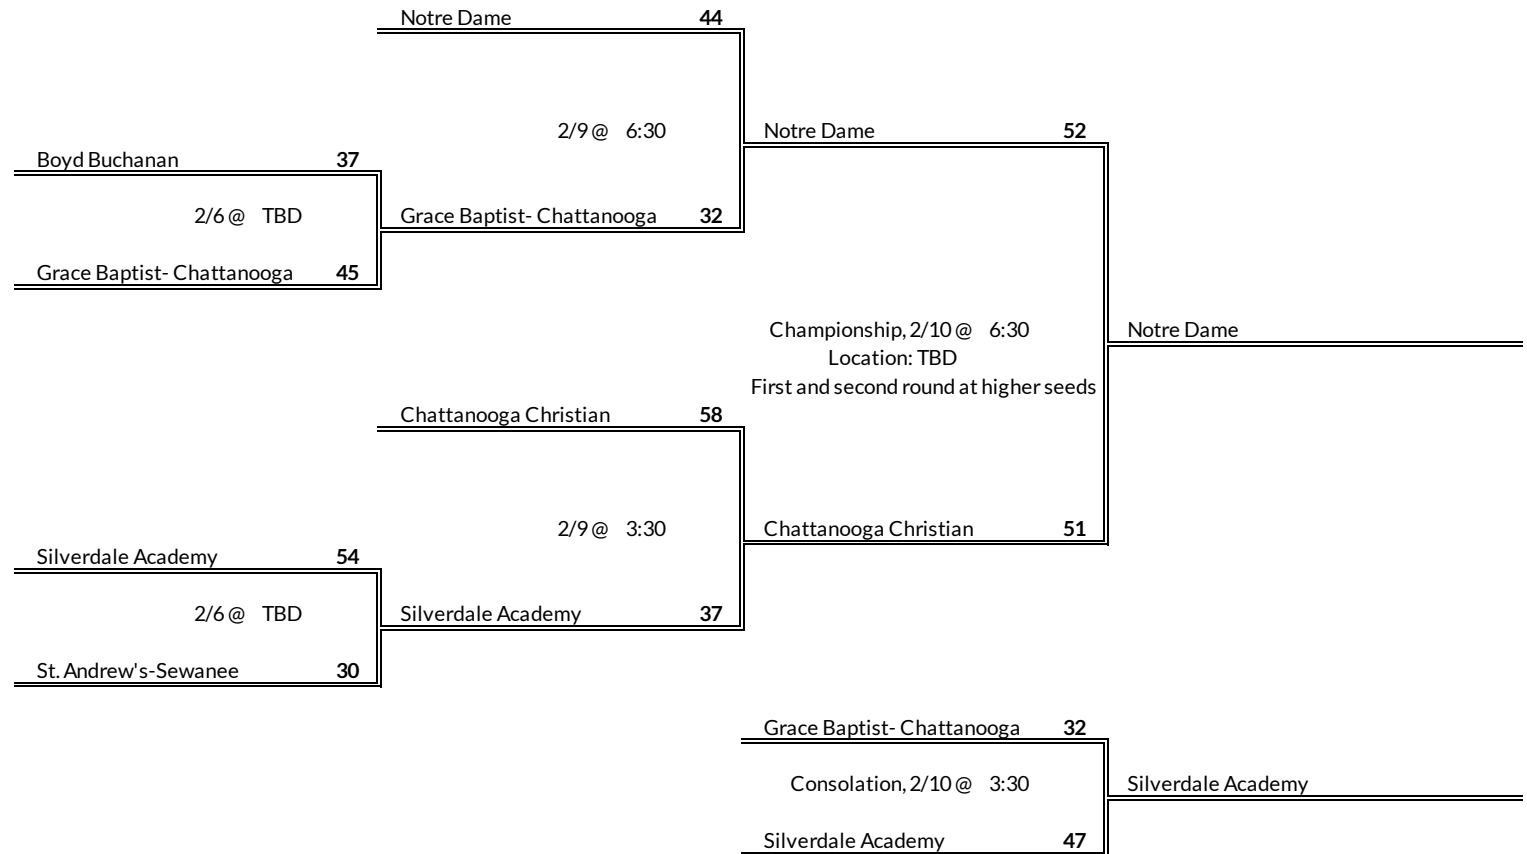

Regular Season Results

- 1 Notre Dame
- 2 Chattanooga Christian
- 3 Silverdale Academy
- 4 Boyd Buchanan
- 5 Grace Baptist- Chattanooga
- 6 St. Andrew's-Sewanee

DII A East District 2 Girls Basketball Brackets

brought to you by:

Tournament Results

1. Notre Dame
2. Chattanooga Christian
3. Silverdale Academy
4. Grace Baptist- Chattanooga