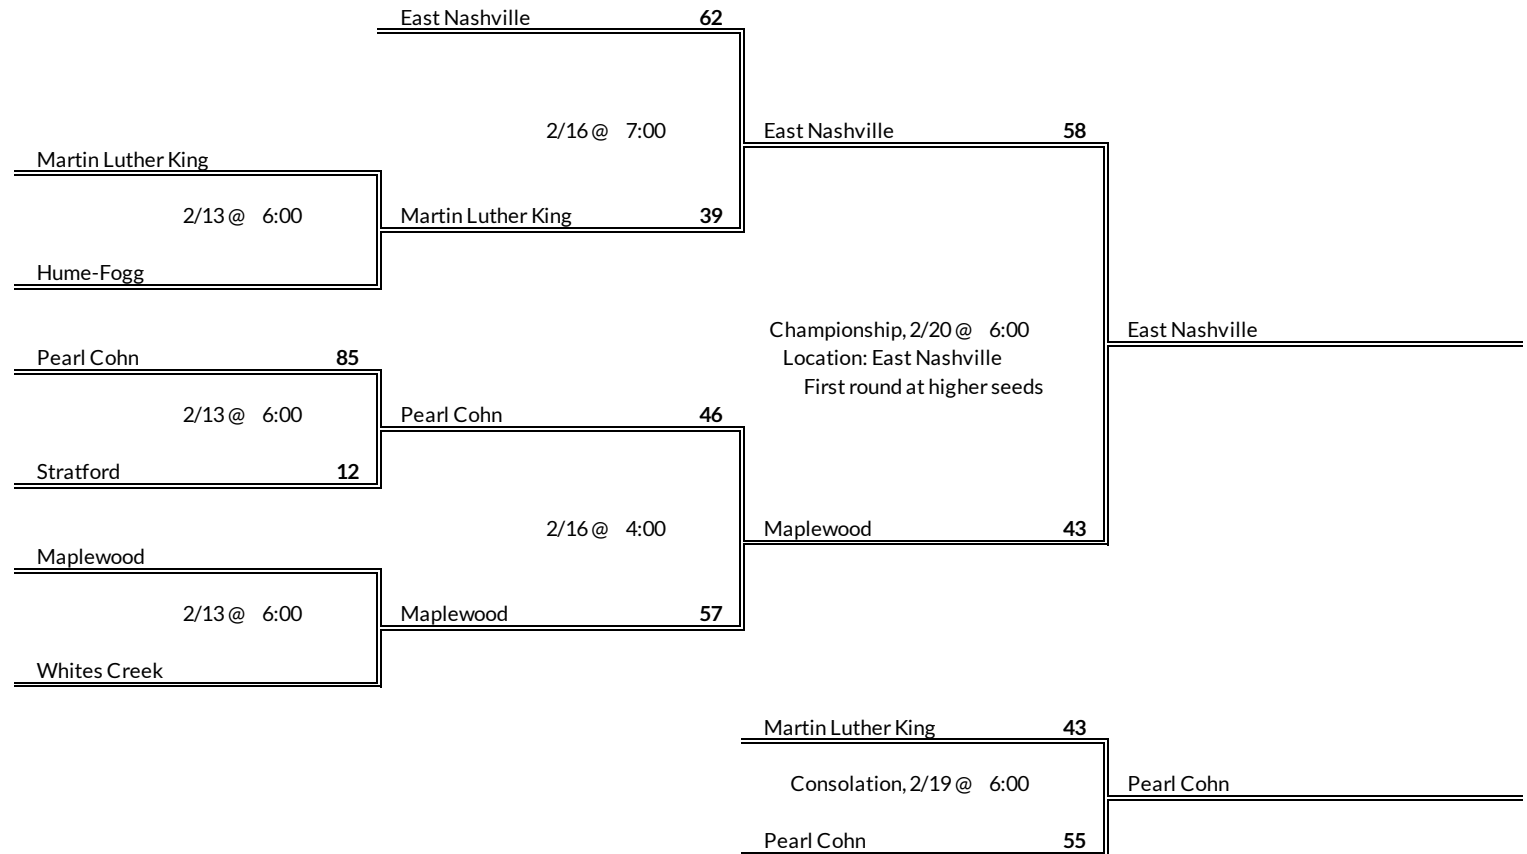

# District 10AA Girls Basketball Brackets

brought to you by:

**Tournament Results**

- 1. East Nashville
- 2. Maplewood
- 3. Pearl Cohn
- 4. Martin Luther King

**Regular Season Results**

- 1 Creek Wood
- 2 Stewart County
- 3 East Hickman
- 4 Lewis County
- 5 Camden
- 6 Fairview
- 7 Hickman County
- 8 Waverly