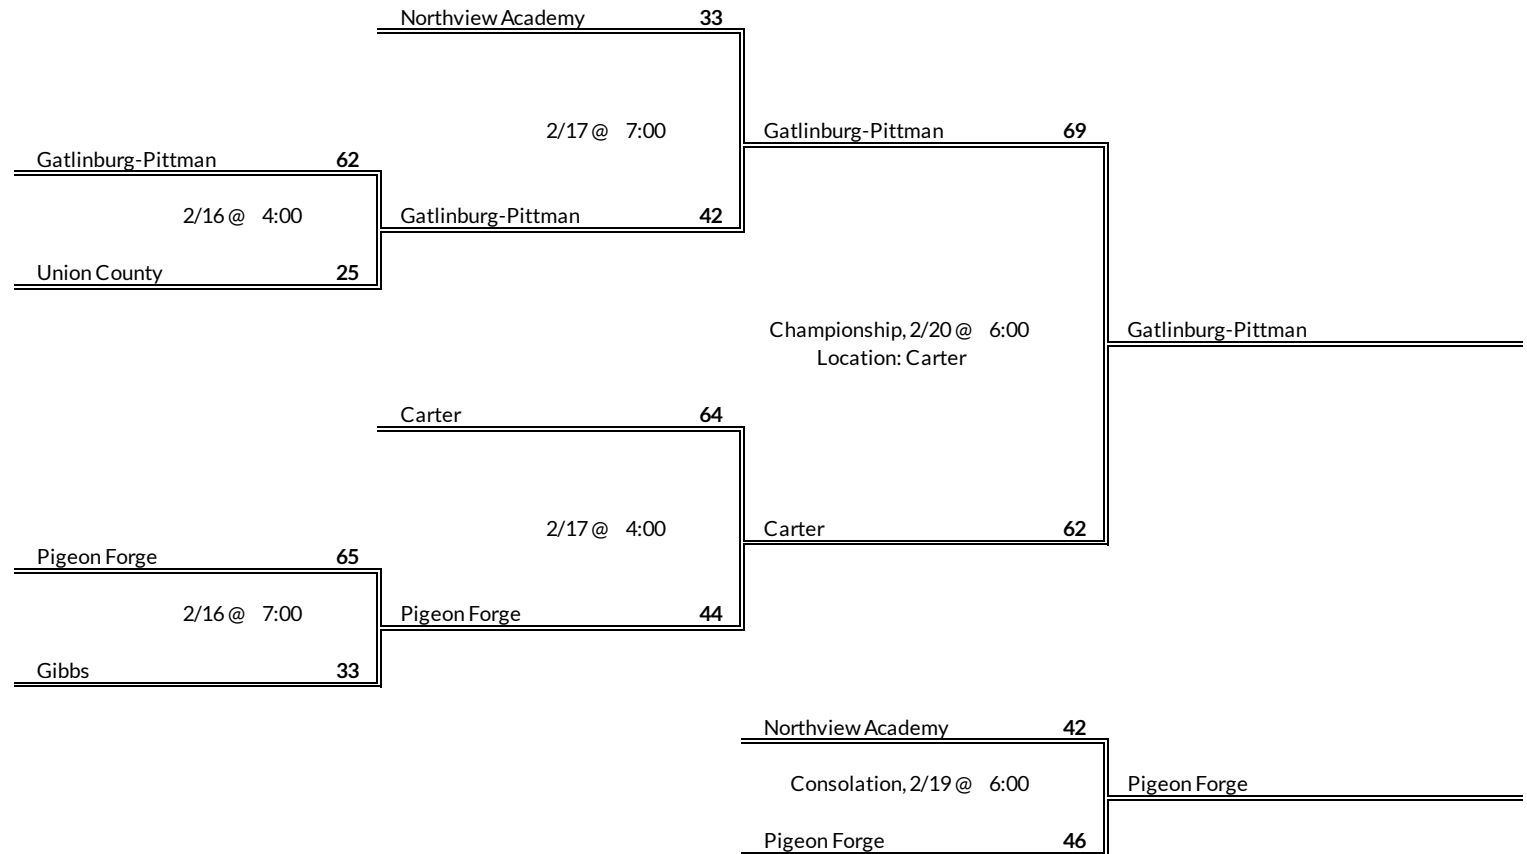

Regular Season Results

- 1 Northview Academy
- 2 Carter
- 3 Pigeon Forge
- 4 Gatlinburg-Pittman
- 5 Union County
- 6 Gibbs

District 3AA Girls Basketball Brackets

brought to you by:

Tournament Results

1. Gatlinburg-Pittman
2. Carter
3. Pigeon Forge
4. Northview Academy