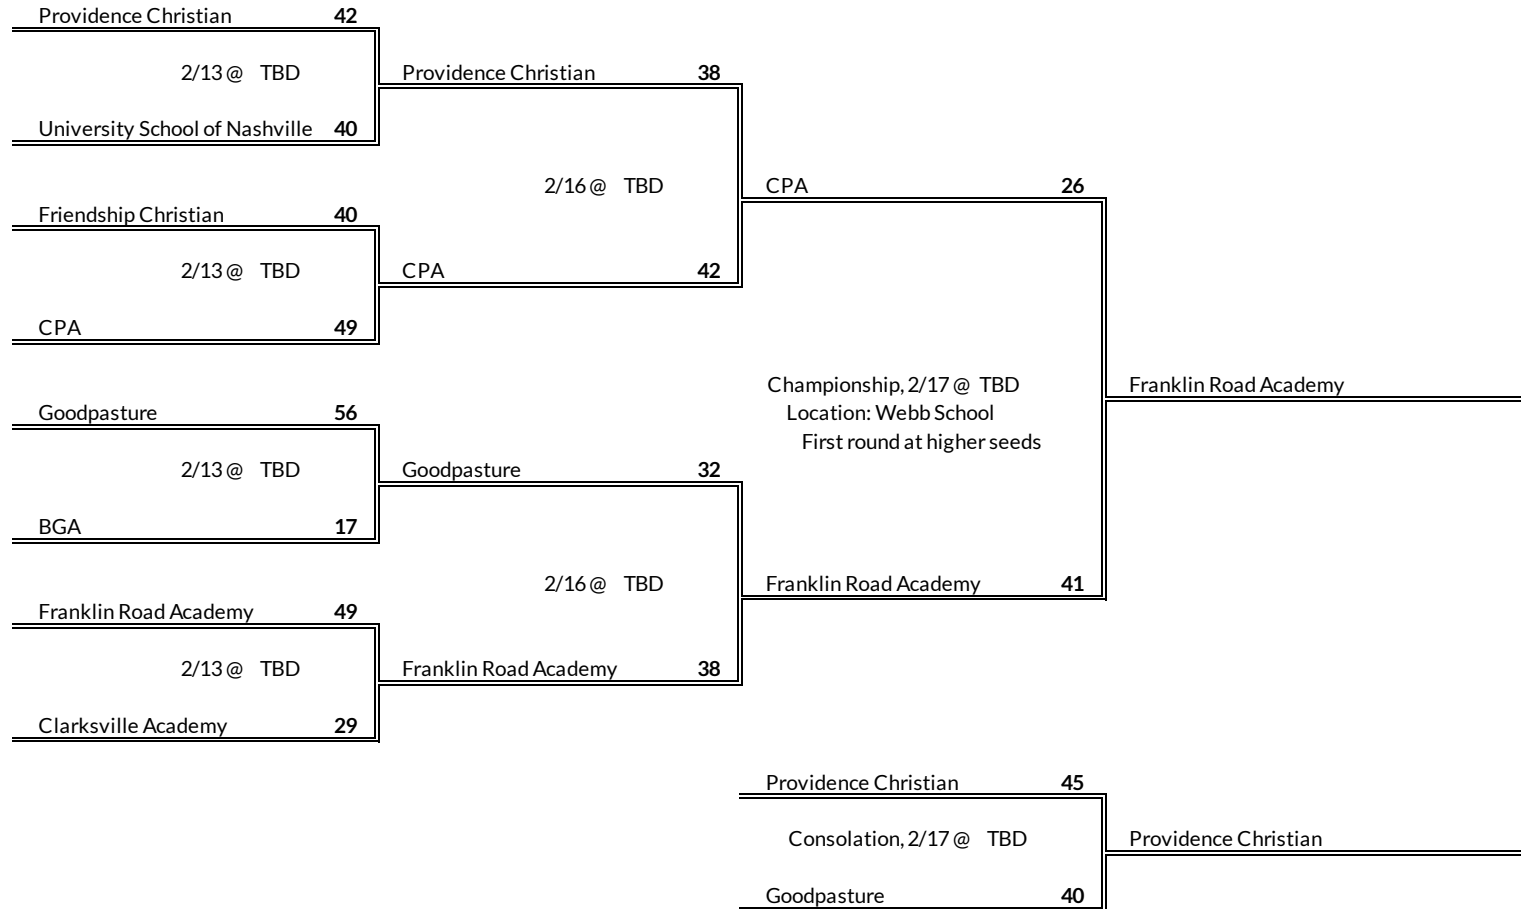

District Results (District 1)

- 1 Providence Christian
- 2 Franklin Road Academy
- 3 CPA
- 4 BGA

District Results (District 2)

- 1 Goodpasture
- 2 Friendship Christian
- 3 Clarksville Academy
- 4 University School of Nashville

DII A Middle Region Girls Basketball Brackets

brought to you by:

Tournament Results

1. Franklin Road Academy
2. CPA
3. Providence Christian