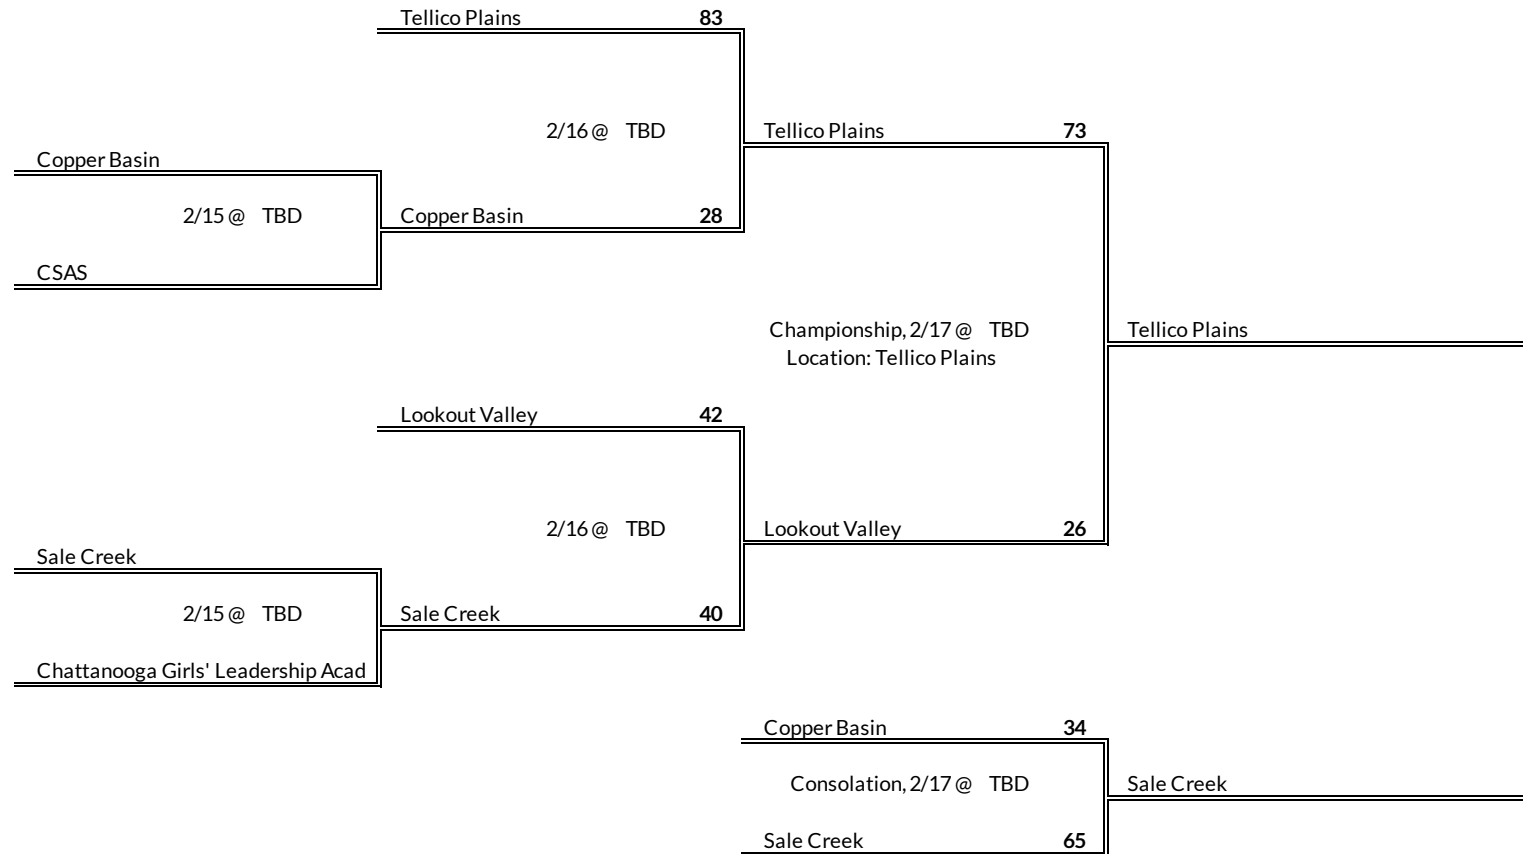

# District 3A Girls Basketball Brackets

brought to you by:

**Regular Season Results**

- 1 Tellico Plains
- 2 Lookout Valley
- 3 Sale Creek
- 4 Copper Basin
- 5 CSAS
- 6 Chattanooga Girls' Leadership Acad

# District 4A Girls Basketball Brackets

brought to you by:

**Tournament Results**

- 1. Tellico Plains
- 2. Lookout Valley
- 3. Sale Creek
- 4. Copper Basin

**Regular Season Results**

- 1 Van Buren County
- 2 Whitwell
- 3 South Pittsburg
- 4 Hardy Memorial