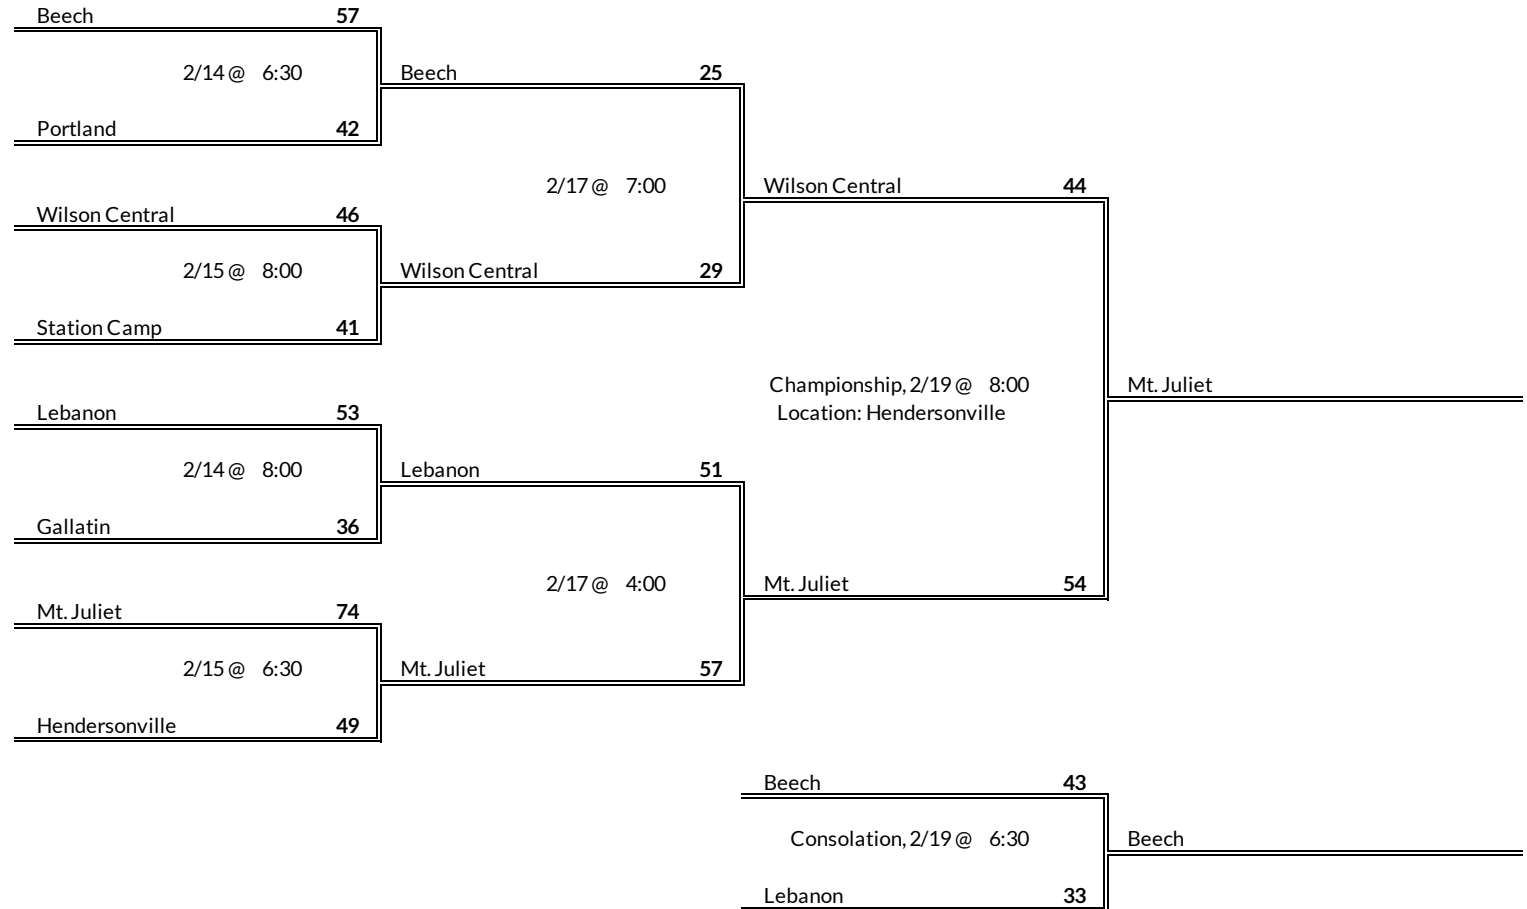

Regular Season Results

- 1 Beech
- 2 Lebanon
- 3 Mt. Juliet
- 4 Wilson Central
- 5 Station Camp
- 6 Hendersonville
- 7 Gallatin
- 8 Portland

District 9AAA Girls Basketball Brackets

brought to you by:

Tournament Results

1. Mt. Juliet
2. Wilson Central
3. Beech
4. Lebanon