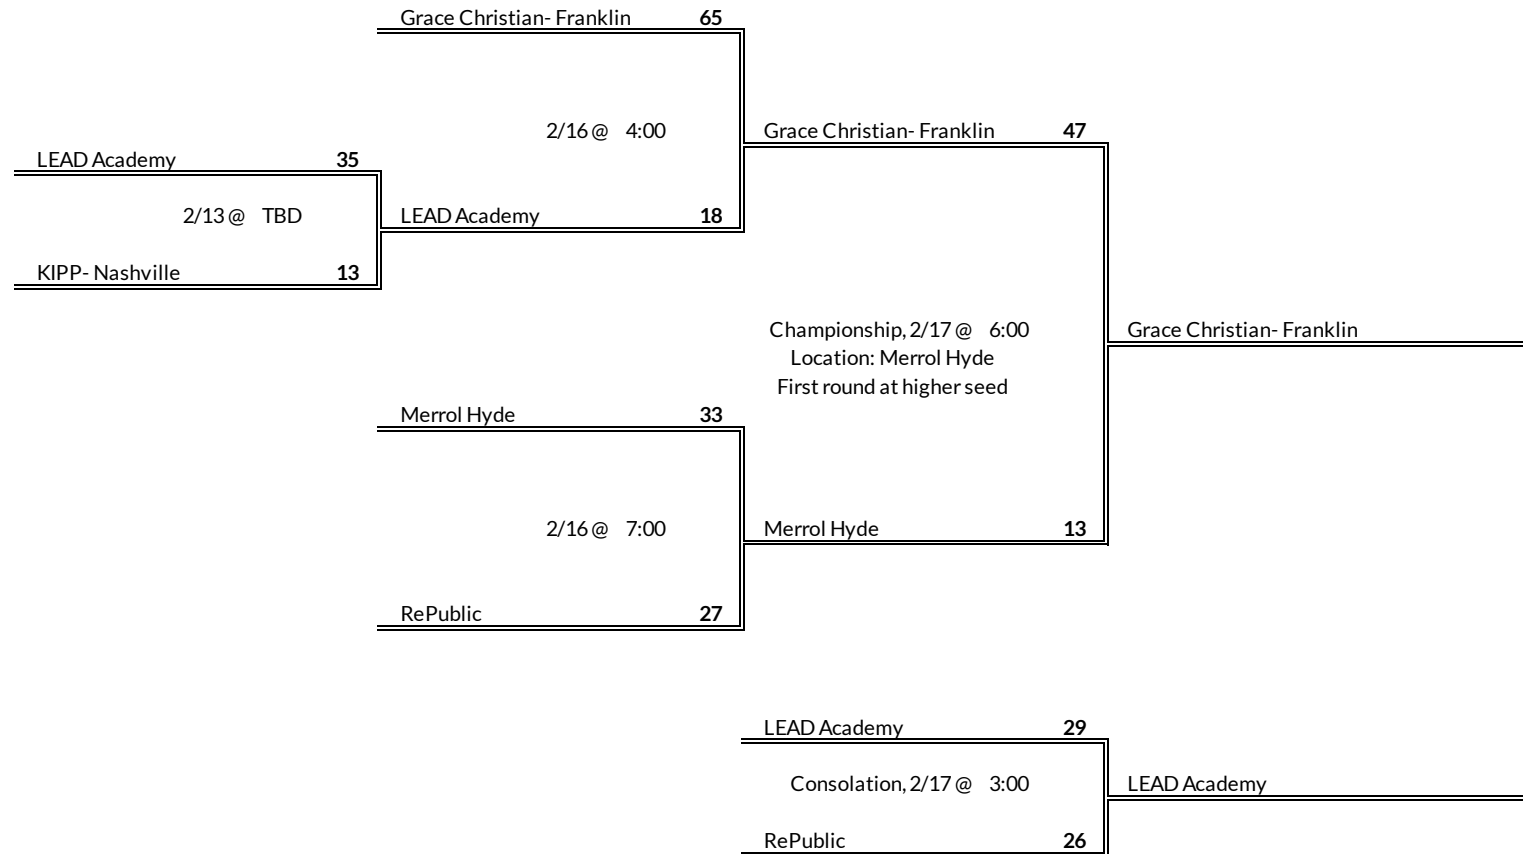

Regular Season Results

- 1 Grace Christian- Franklin
- 2 Merrol Hyde
- 3 RePublic
- 4 LEAD Academy
- 5 KIPP- Nashville

District 7A Girls Basketball Brackets

brought to you by:

Tournament Results

1. Grace Christian- Franklin
2. Merrol Hyde
3. LEAD Academy
4. RePublic