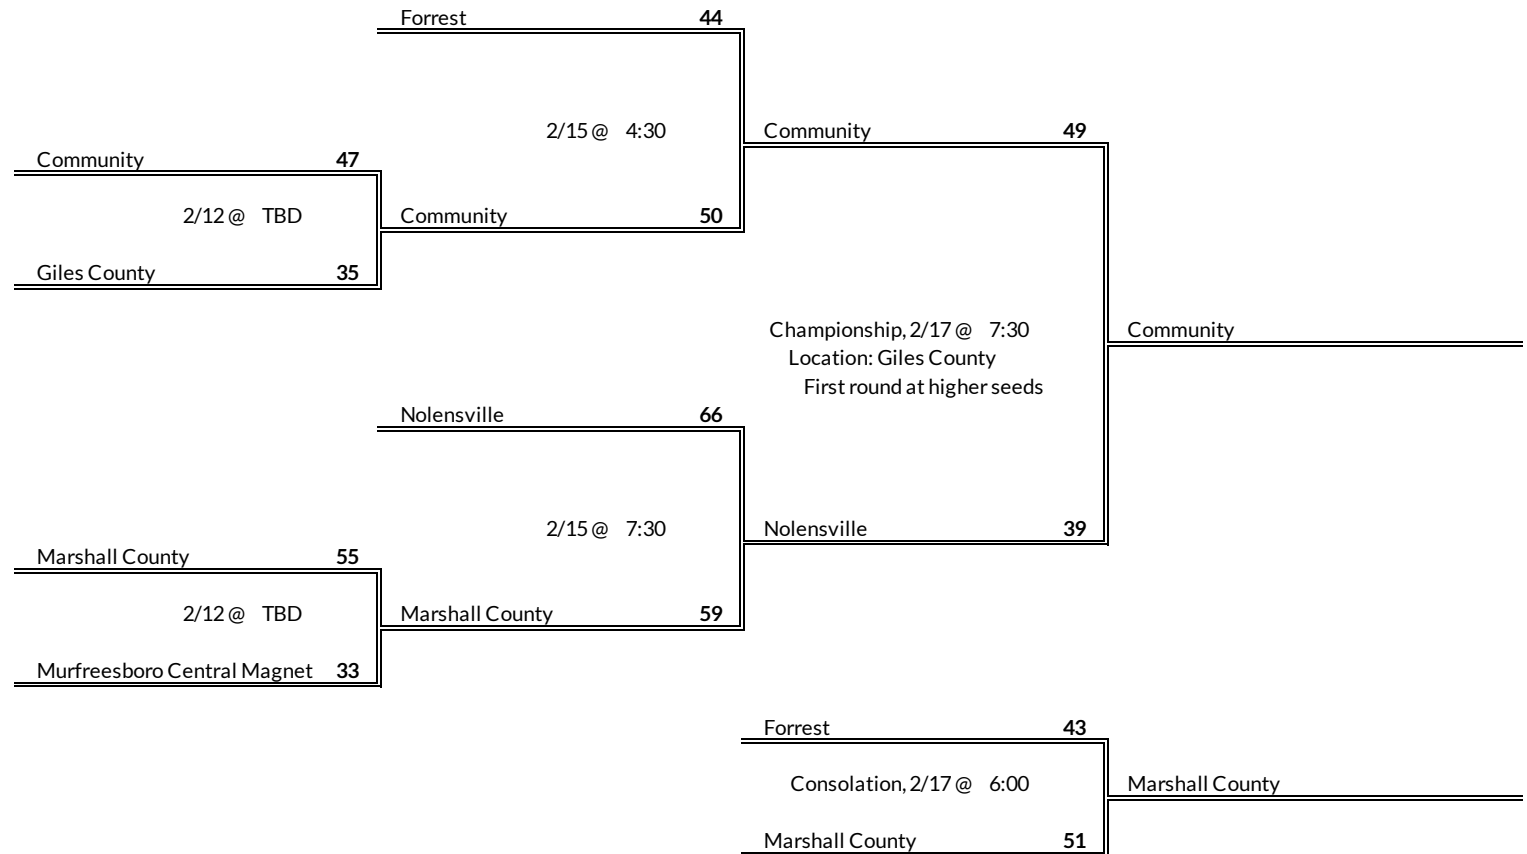

Regular Season Results

- 1 Forrest
- 2 Nolensville
- 3 Marshall County
- 4 Community
- 5 Giles County
- 6 Murfreesboro Central Magnet

District 12AA Girls Basketball Brackets

brought to you by:

Tournament Results

1. Community
2. Nolensville
3. Marshall County
4. Forrest