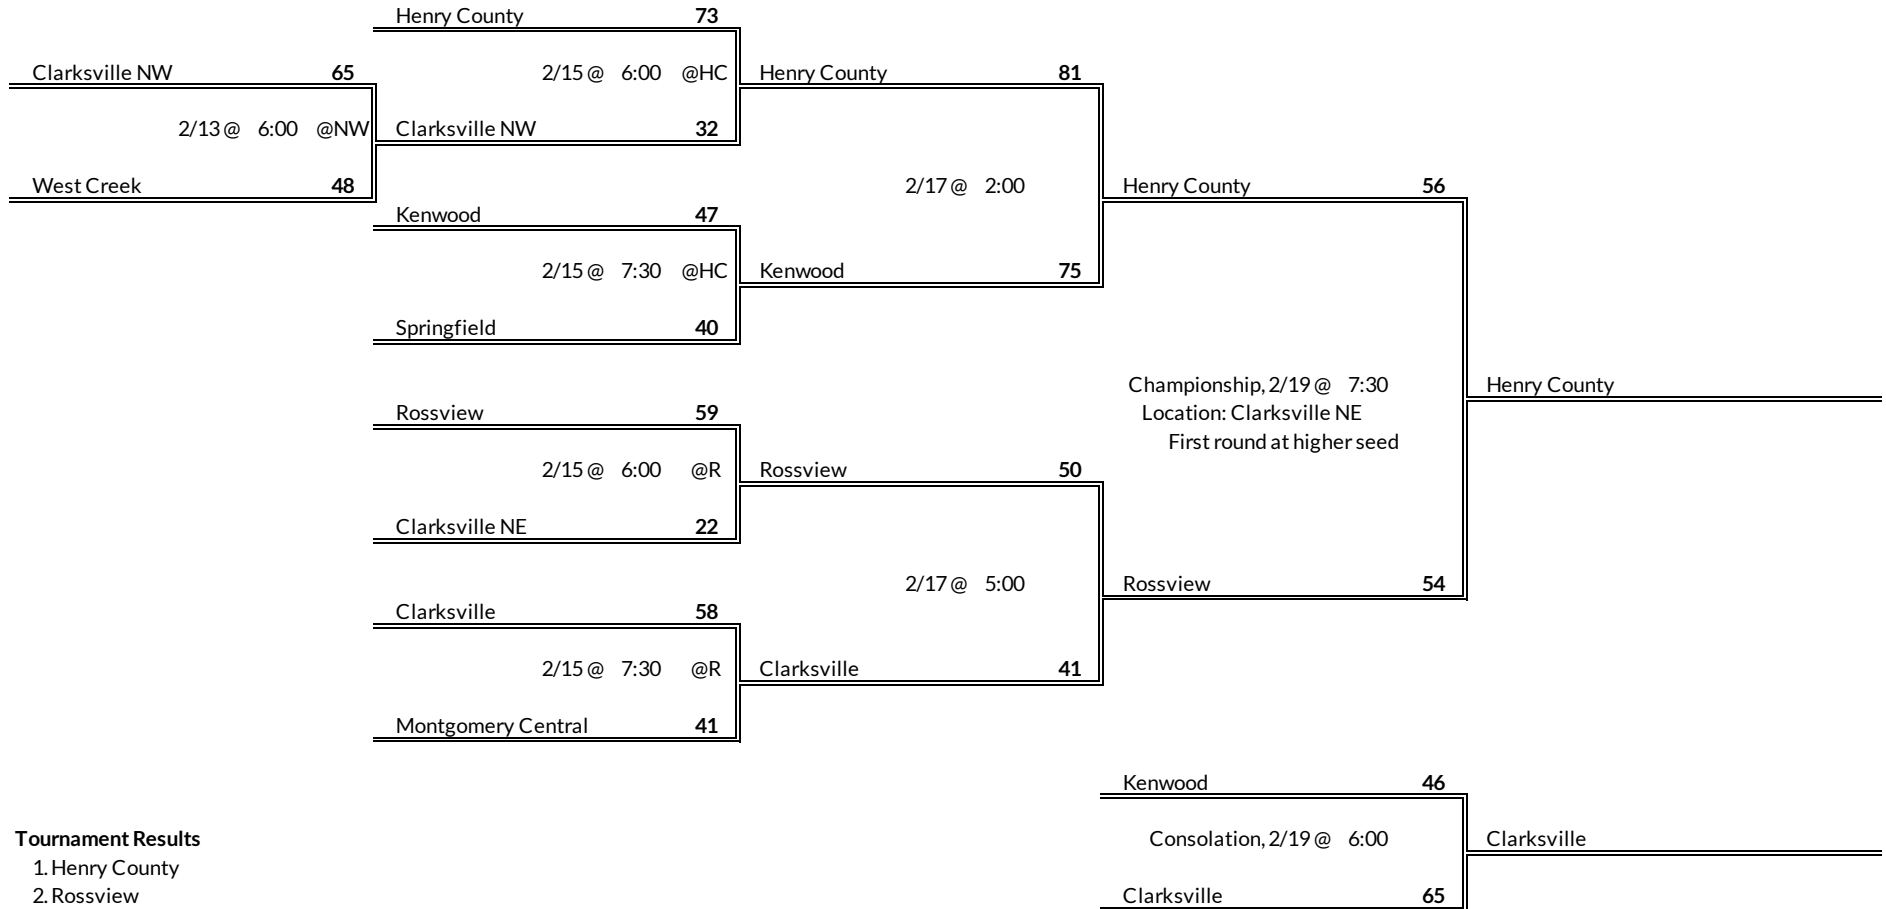

Regular Season Results

- 1 Henry County
- 2 Rossville
- 3 Clarksville
- 4 Kenwood
- 5 Springfield
- 6 Montgomery Central
- 7 Clarksville NE
- 8 Clarksville NW
- 9 West Creek

District 10AAA Girls Basketball Brackets

brought to you by:

Tournament Results

1. Henry County
2. Rossville
3. Clarksville
4. Kenwood