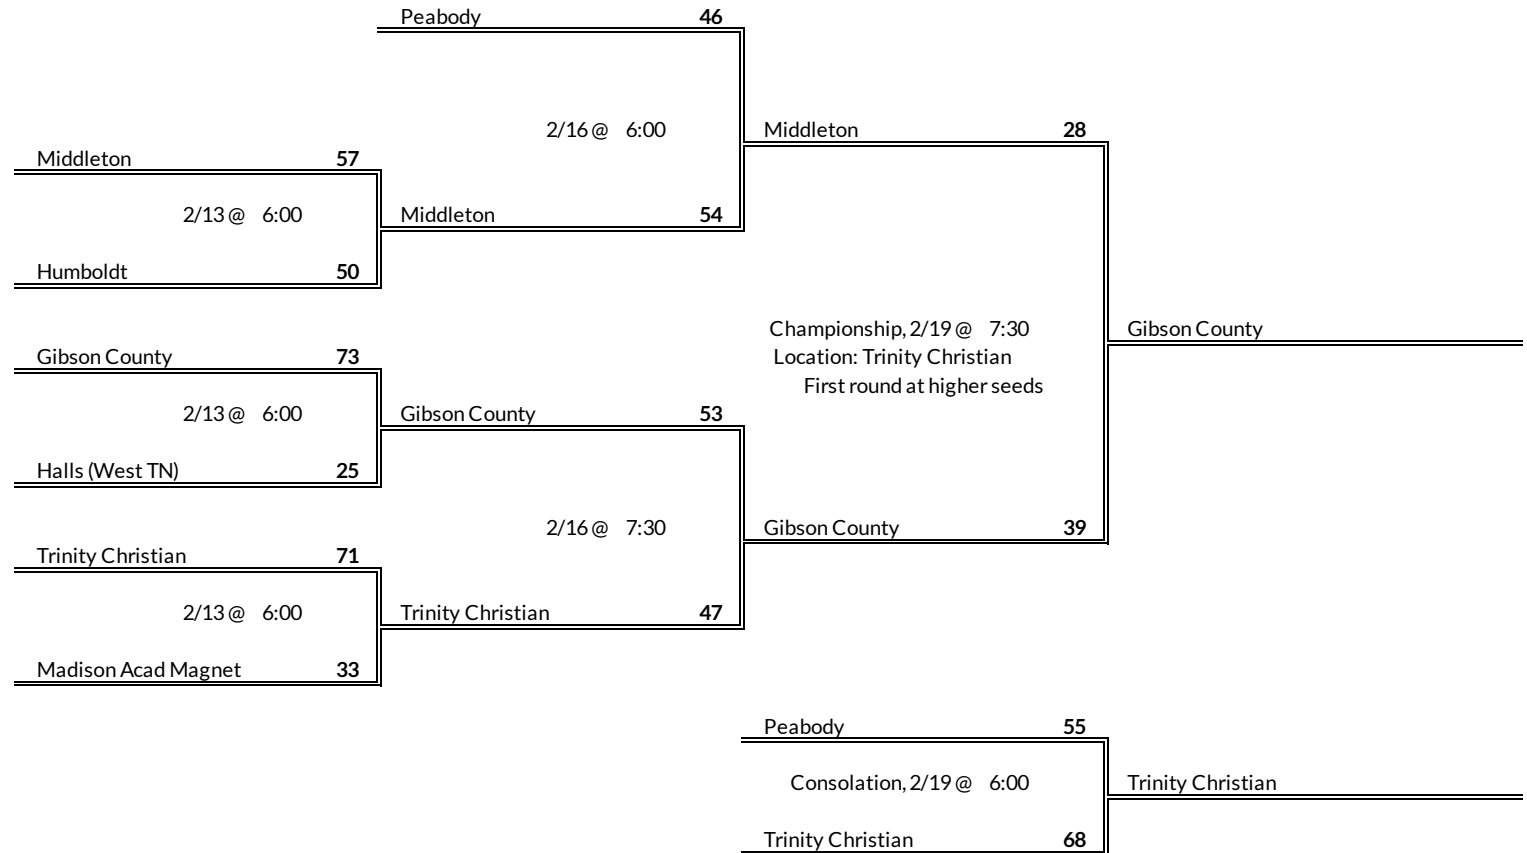

Regular Season Results

- 1 Peabody
- 2 Gibson County
- 3 Trinity Christian
- 4 Middleton
- 5 Humboldt
- 6 Madison Acad Magnet
- 7 Halls (West TN)

District 14A Girls Basketball Brackets

brought to you by:

Tournament Results

1. Gibson County
2. Middleton
3. Trinity Christian
4. Peabody