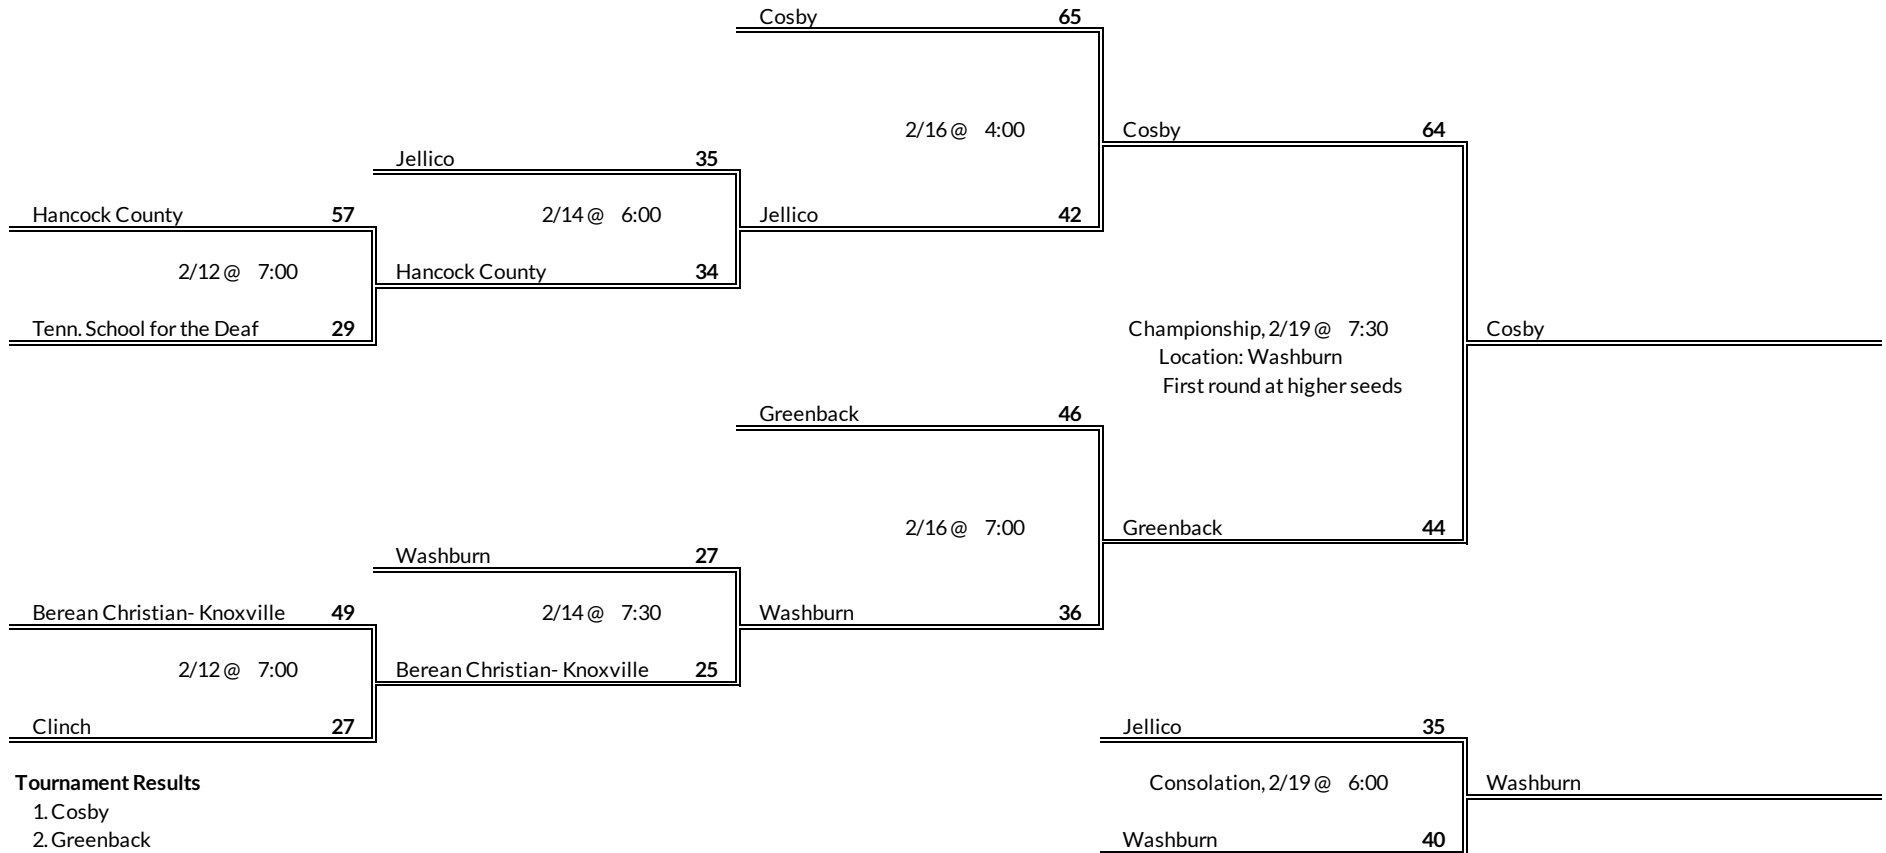

# District 2A Girls Basketball Brackets

brought to you by:

**Regular Season Results**

- 1 Sunbright
- 2 Wartburg
- 3 Oneida
- 4 Midway
- 5 Oliver Springs
- 6 Rockwood
- 7 Oakdale
- 8 Coalfield
- 9 Harriman