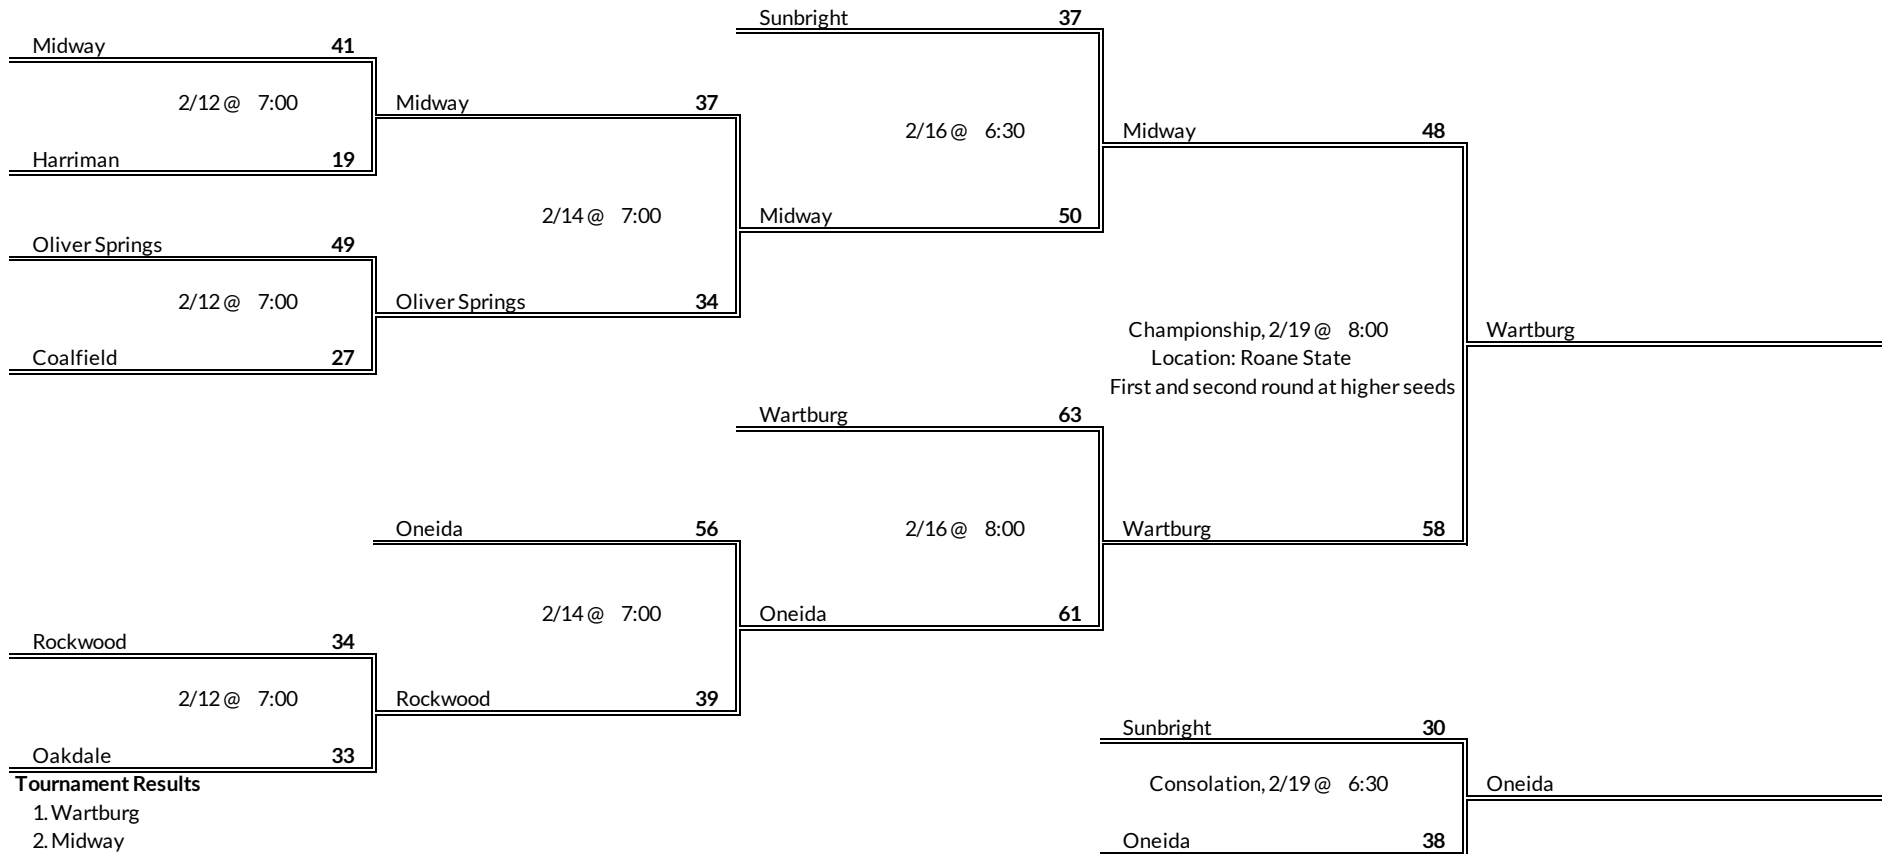

Regular Season Results

- 1 Sunbright
- 2 Wartburg
- 3 Oneida
- 4 Midway
- 5 Oliver Springs
- 6 Rockwood
- 7 Oakdale
- 8 Coalfield
- 9 Harriman

District 3A Girls Basketball Brackets

brought to you by: