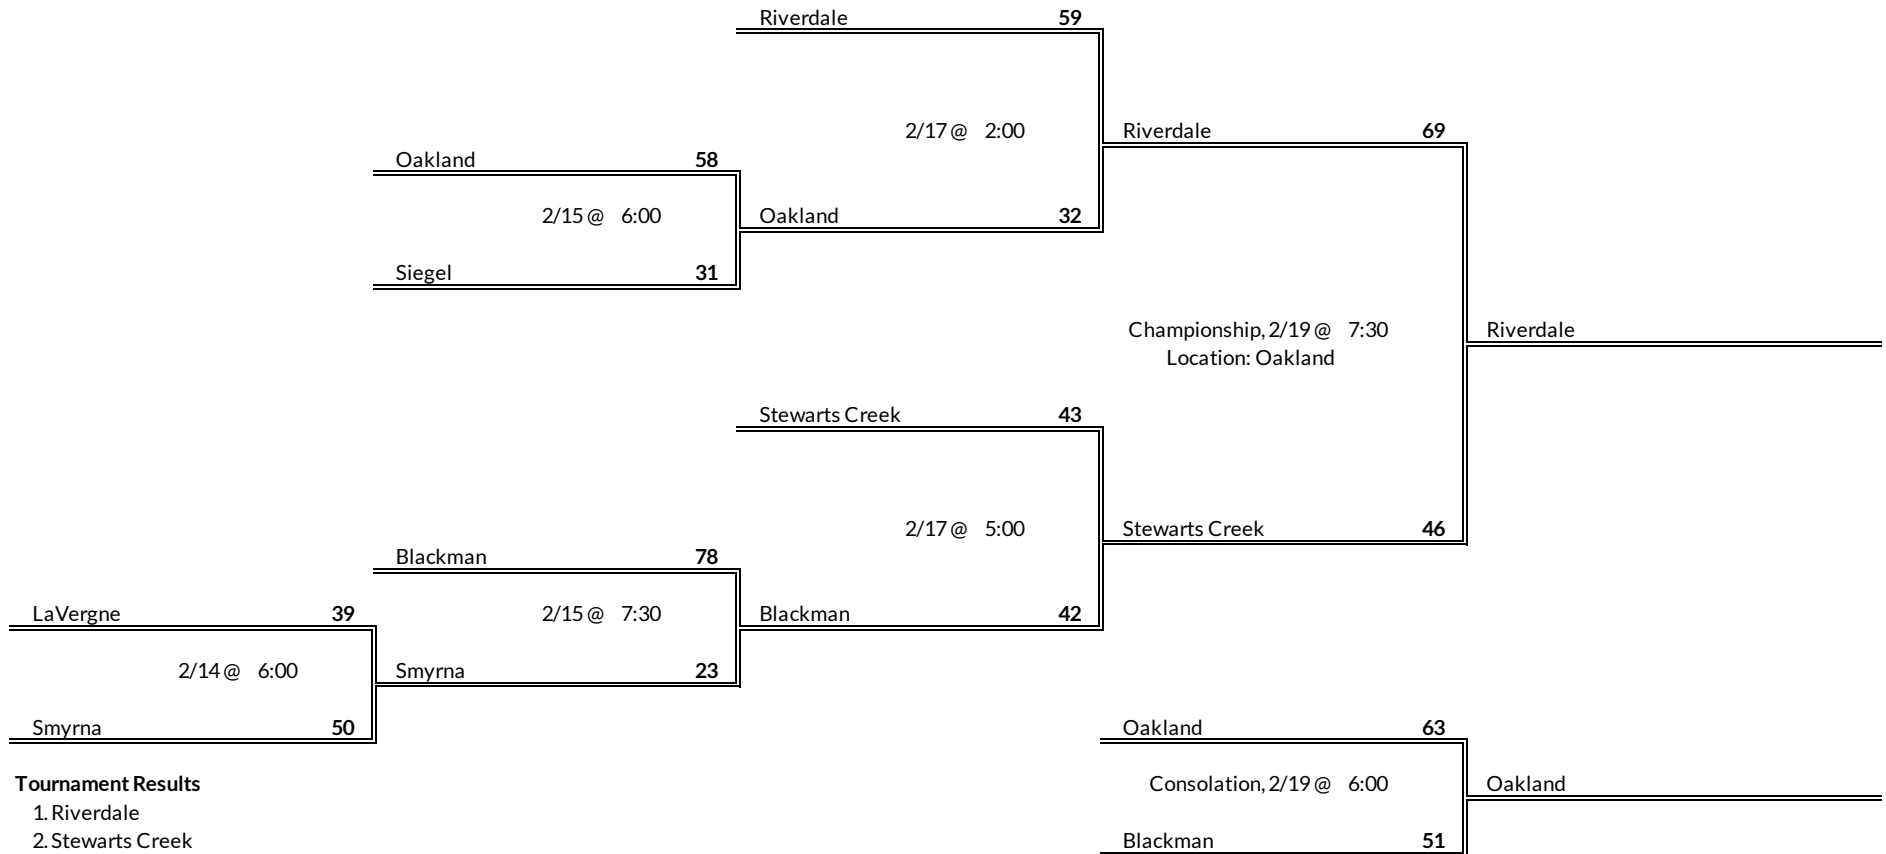

Regular Season Results

- 1 Riverdale
- 2 Stewarts Creek
- 3 Blackman
- 4 Oakland
- 5 Siegel
- 6 LaVergne
- 7 Smyrna

District 7AAA Girls Basketball Brackets

brought to you by: