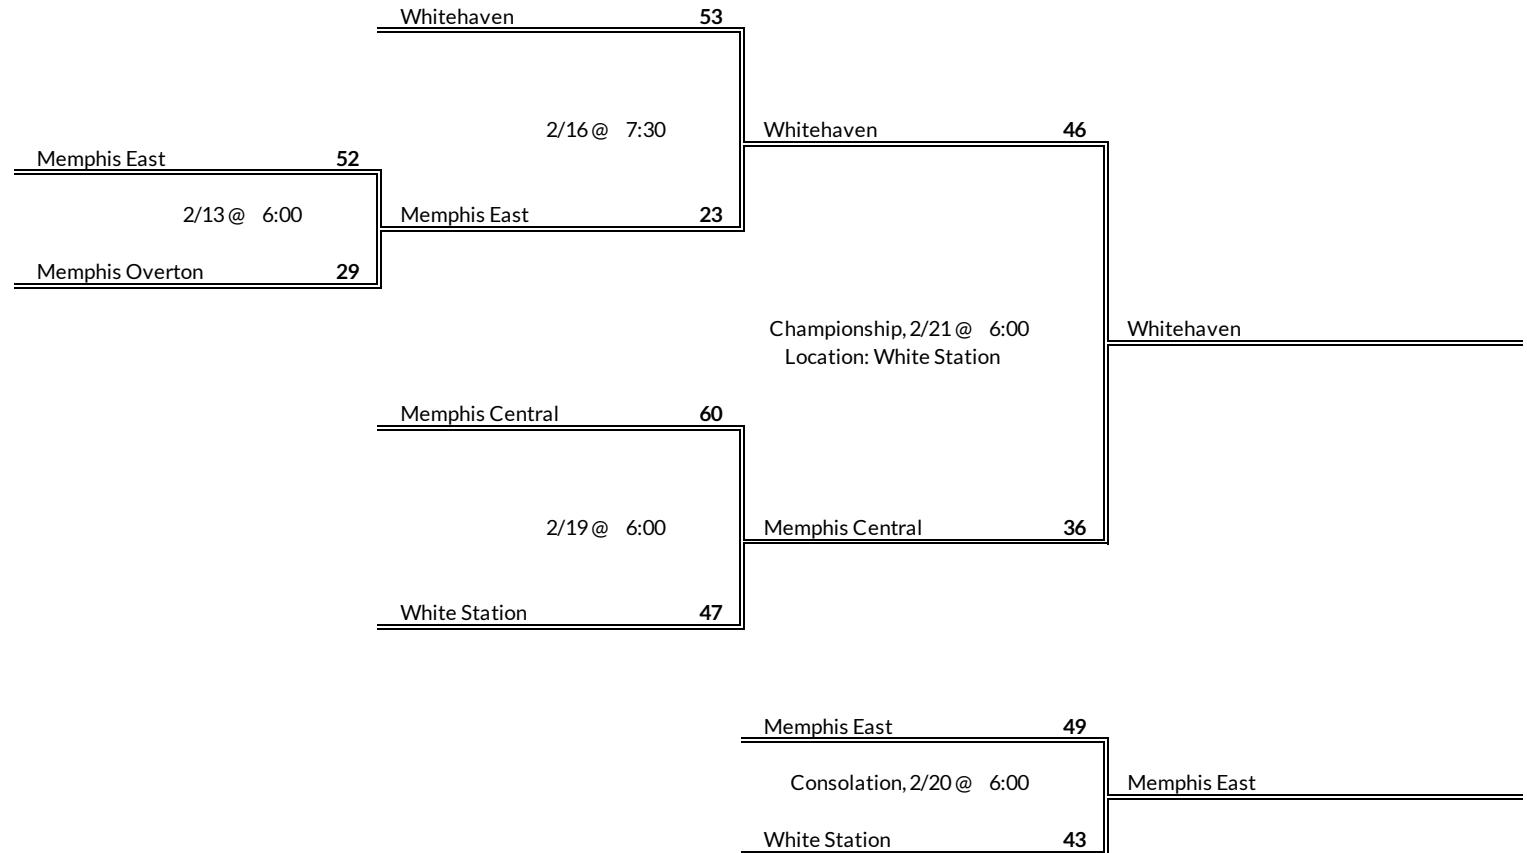

Regular Season Results

- 1 Whitehaven
- 2 Memphis Central
- 3 White Station
- 4 Memphis East
- 5 Memphis Overton

District 16AAA Girls Basketball Brackets

brought to you by:

Tournament Results

1. Whitehaven
2. Memphis Central
3. Memphis East
4. White Station