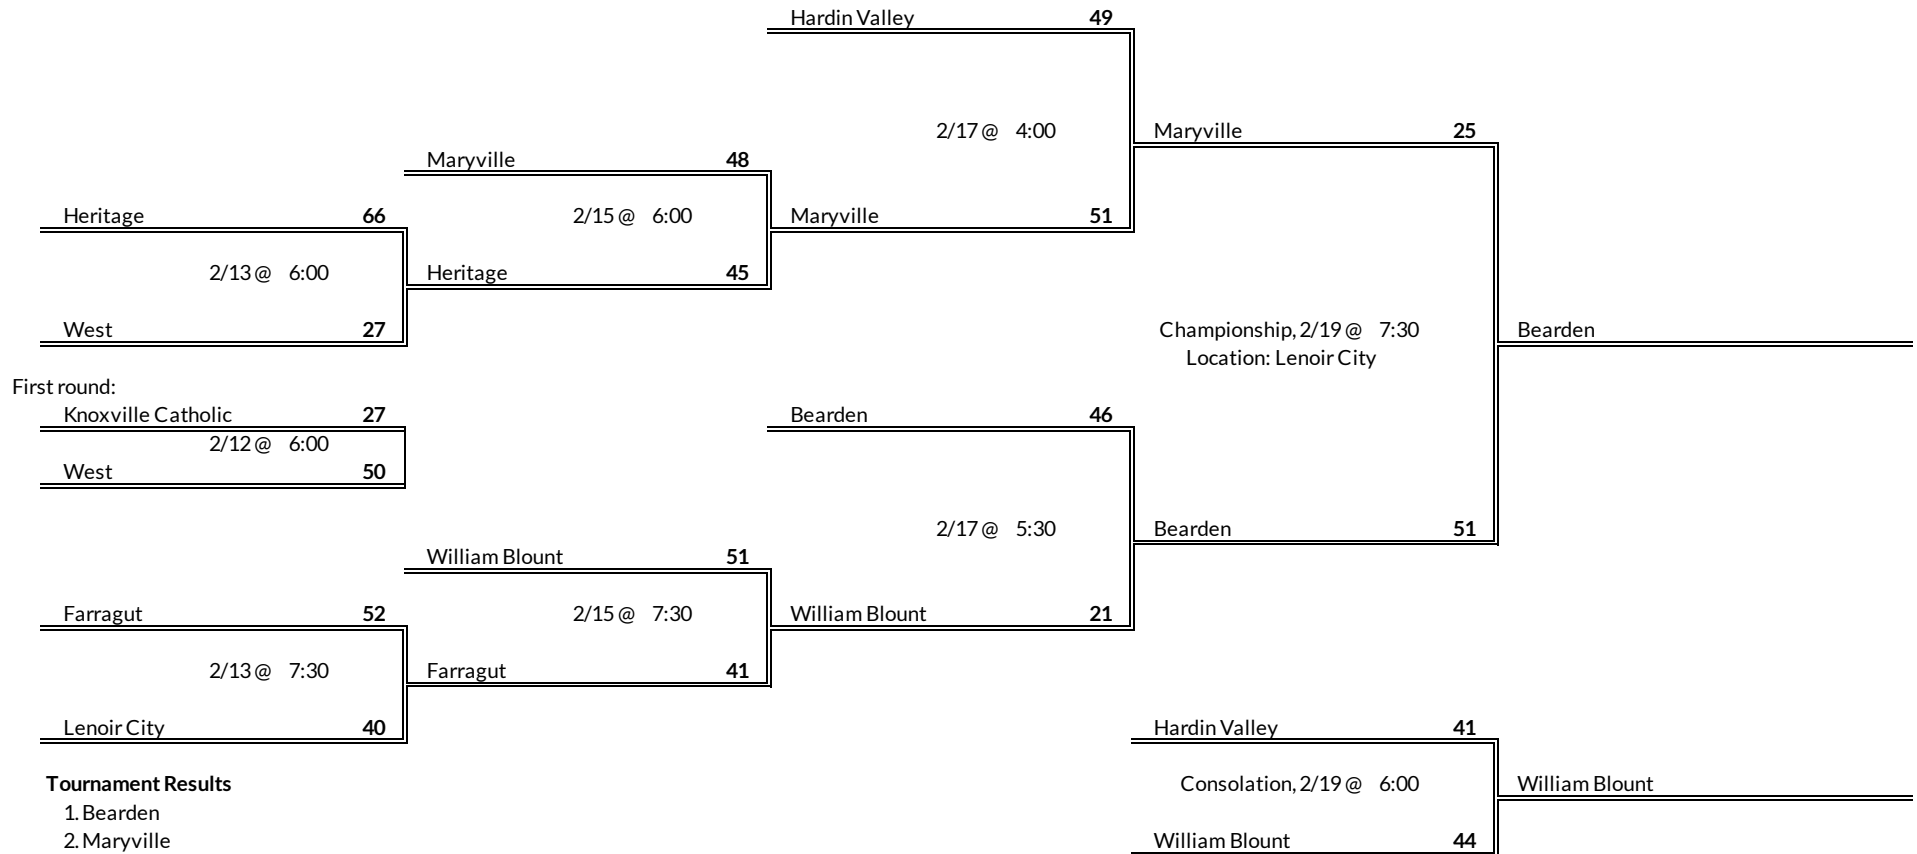

Regular Season Results

- 1 Hardin Valley
- 2 Bearden
- 3 William Blount
- 4 Maryville
- 5 Heritage
- 6 Farragut
- 7 Lenoir City
- 8 Knoxville Catholic
- 9 West

District 4AAA Girls Basketball Brackets

brought to you by:

Tournament Results

1. Bearden
2. Maryville
3. William Blount
4. Hardin Valley