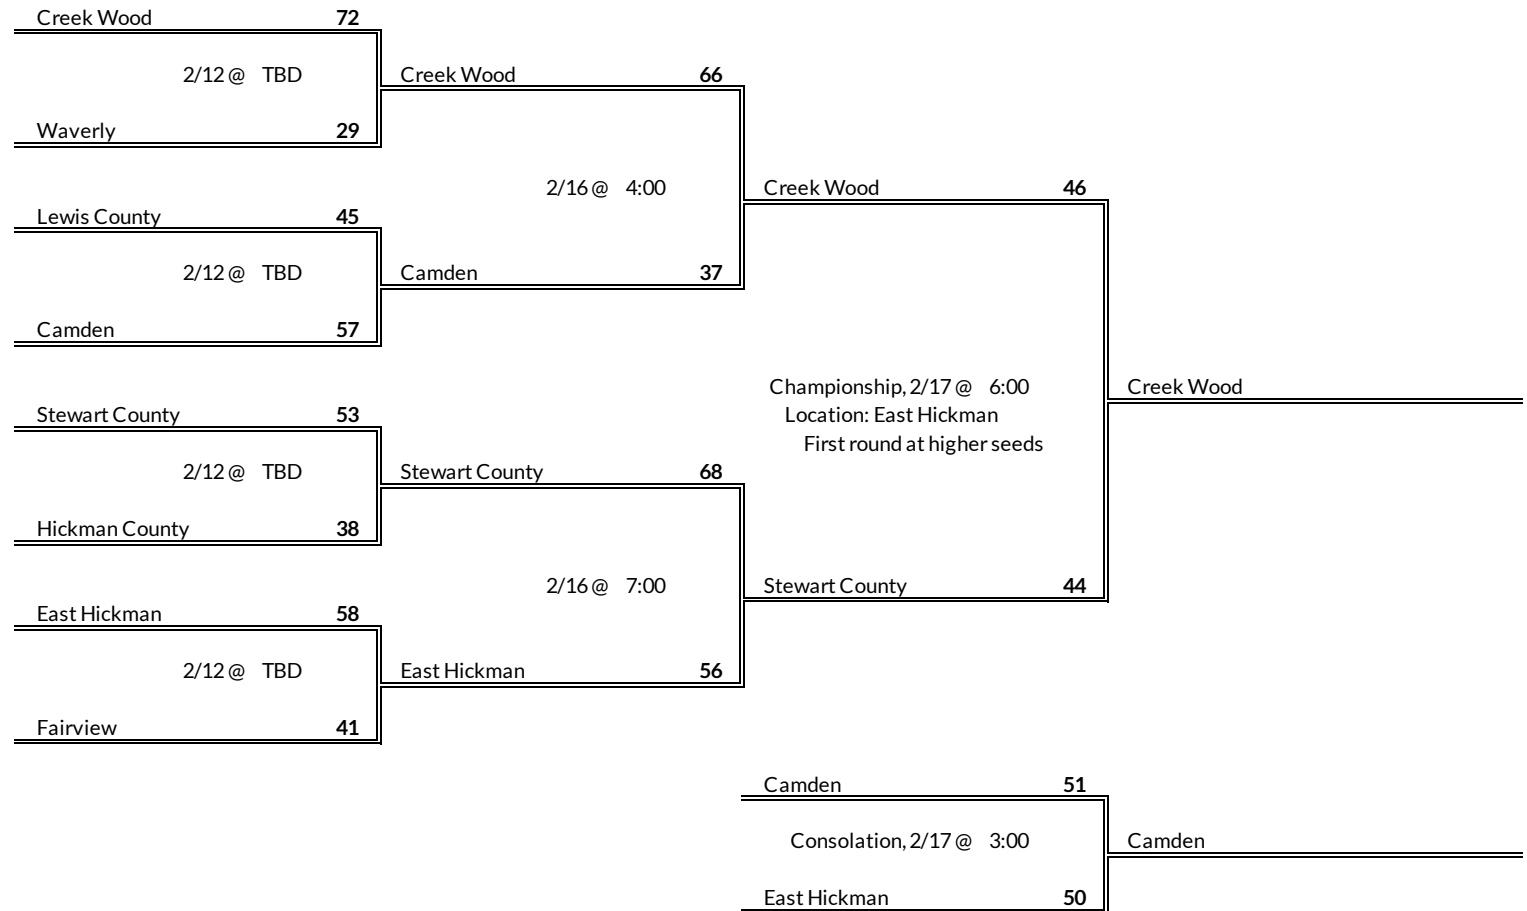

Regular Season Results

- 1 Creek Wood
- 2 Stewart County
- 3 East Hickman
- 4 Lewis County
- 5 Camden
- 6 Fairview
- 7 Hickman County
- 8 Waverly

District 11AA Girls Basketball Brackets

brought to you by:

Tournament Results

1. Creek Wood
2. Stewart County
3. Camden
4. East Hickman