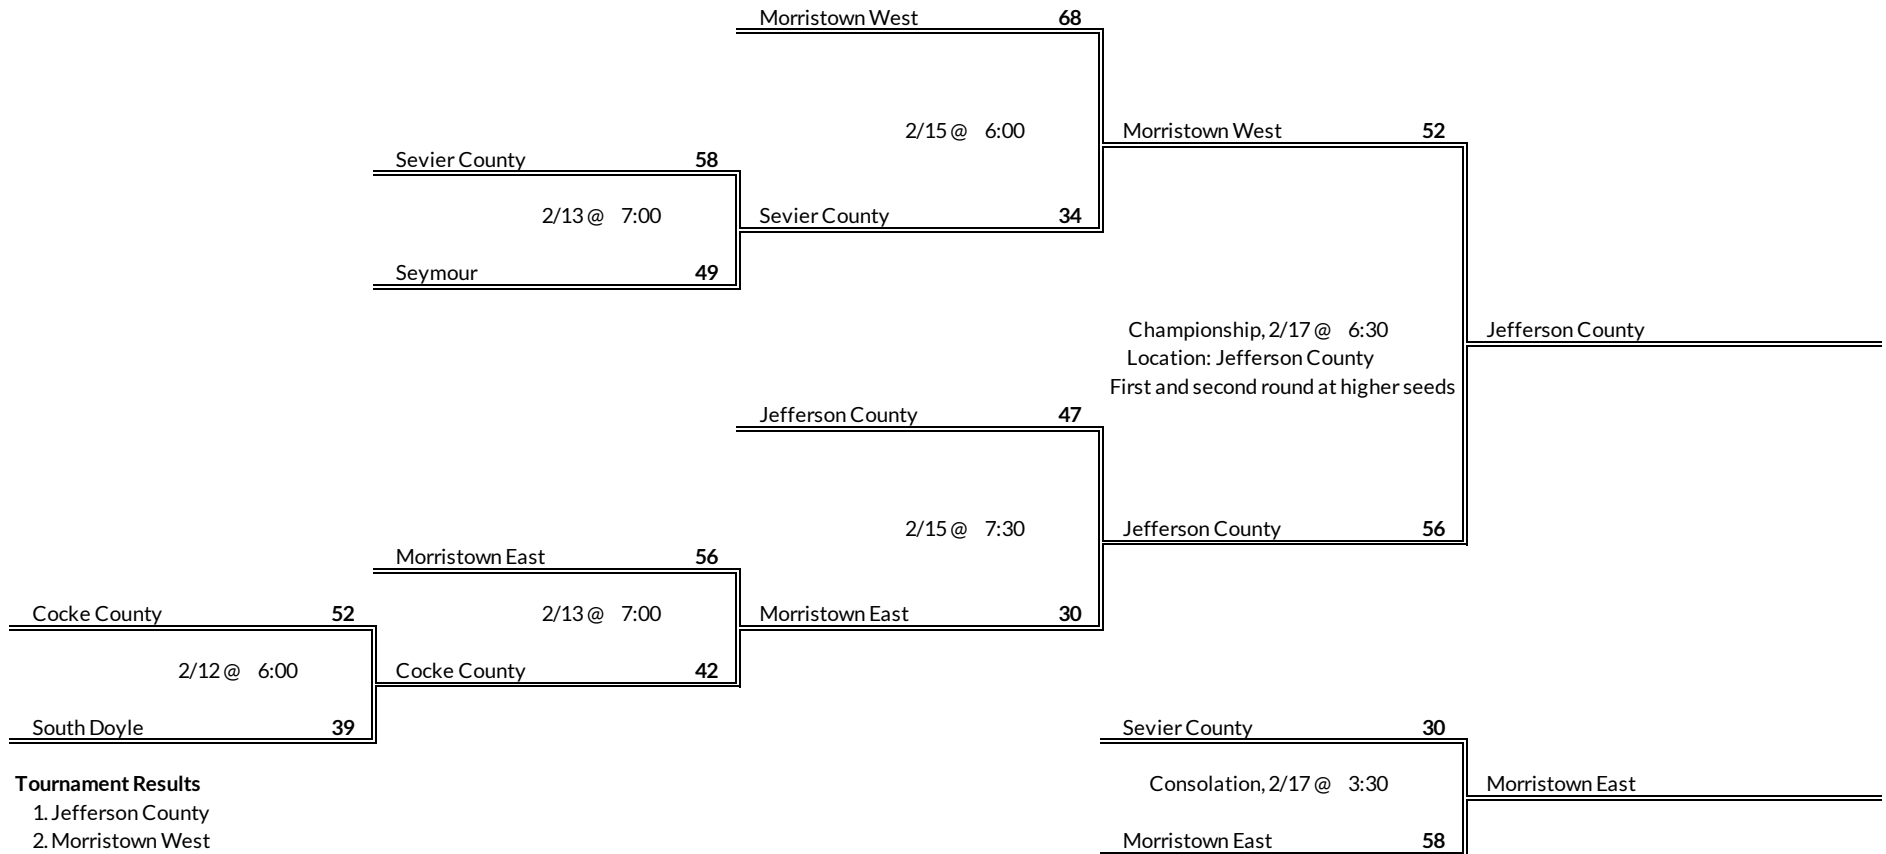

Regular Season Results

- 1 Morristown West
- 2 Jefferson County
- 3 Morristown East
- 4 Sevier County
- 5 Seymour
- 6 Cocke County
- 7 South Doyle

District 2AAA Girls Basketball Brackets

brought to you by:

Tournament Results

1. Jefferson County
2. Morristown West
3. Morristown East
4. Sevier County