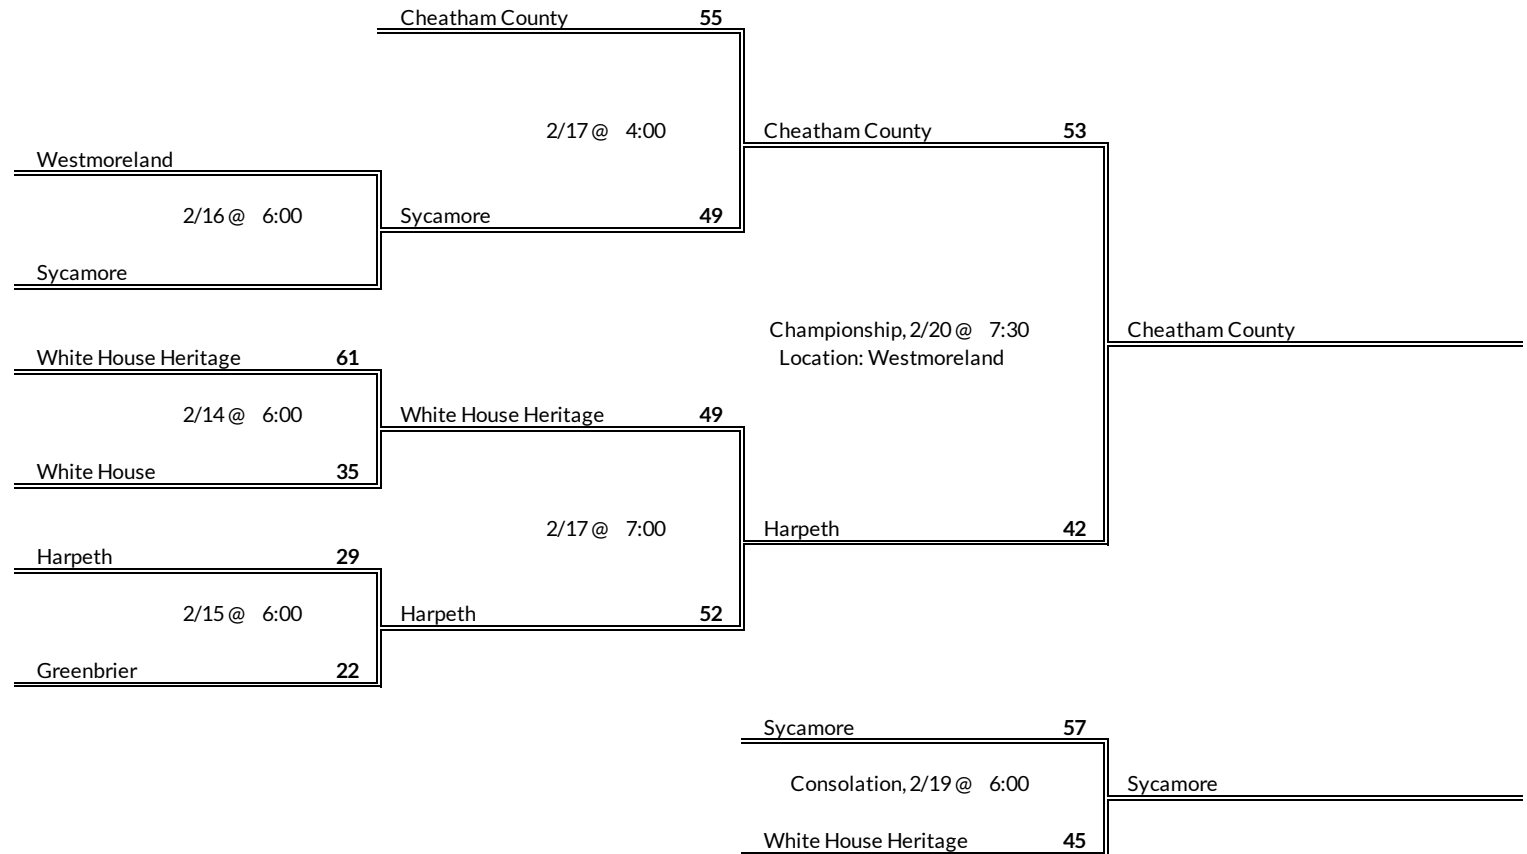

Regular Season Results

- 1 Cheatham County
- 2 White House Heritage
- 3 Harpeth
- 4 Westmoreland
- 5 Sycamore
- 6 Greenbrier
- 7 White House

District 9AA Girls Basketball Brackets

brought to you by:

Tournament Results

1. Cheatham County
2. Harpeth
3. Sycamore
4. White House Heritage