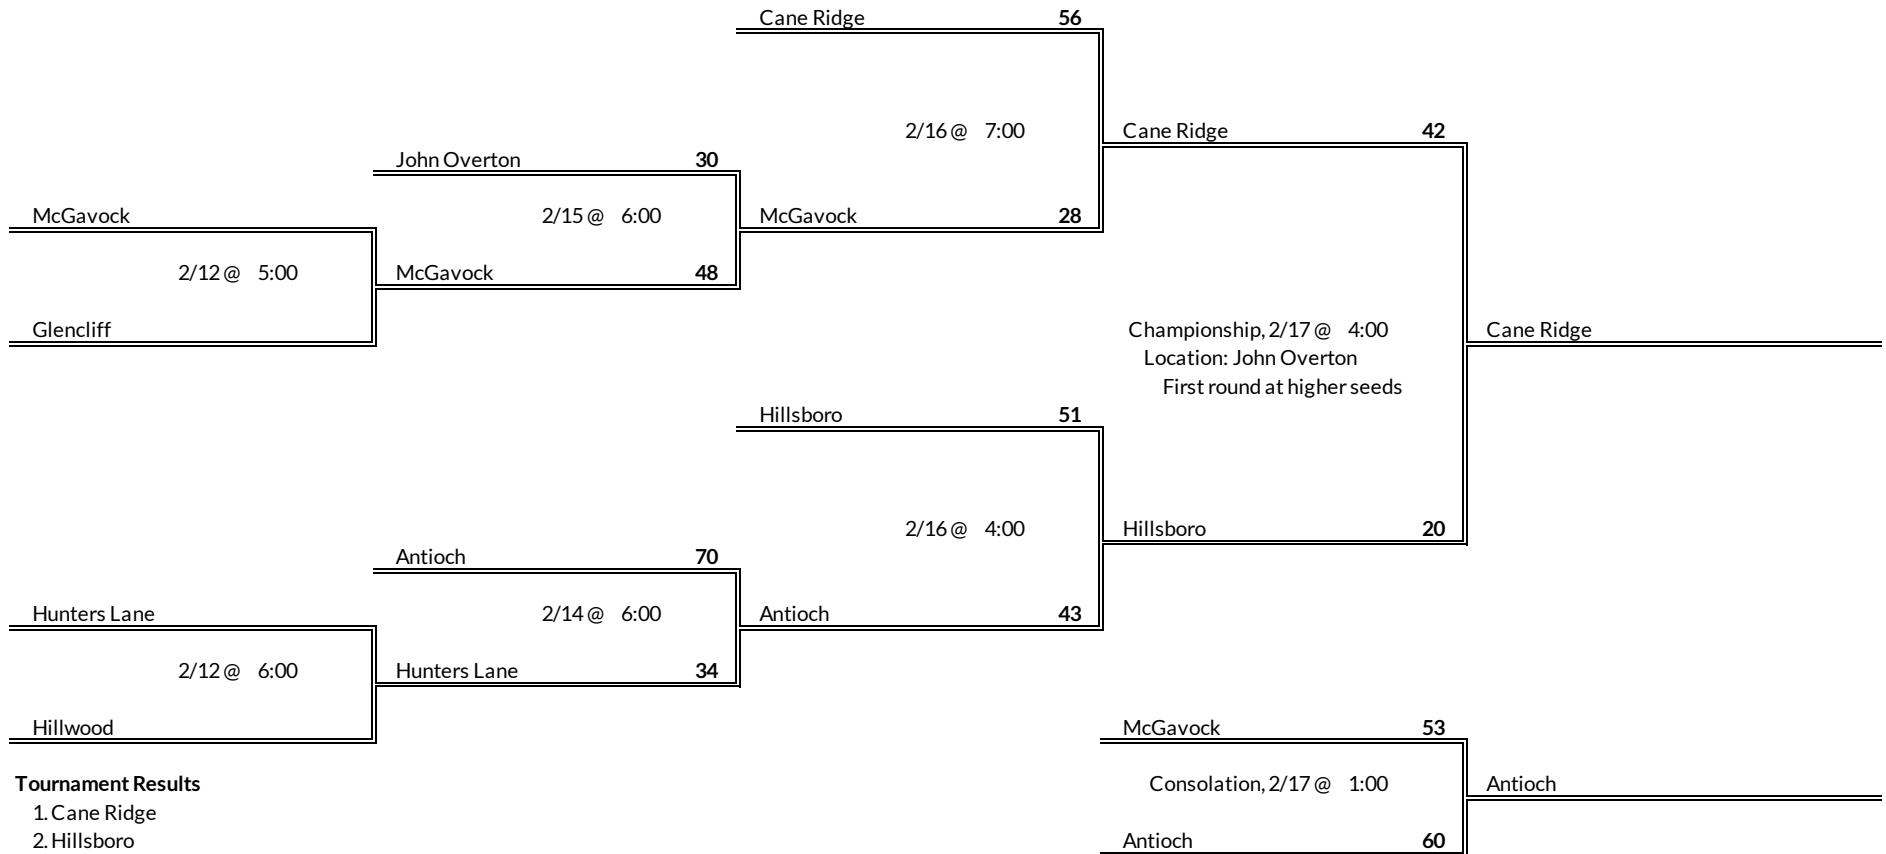

Regular Season Results

- 1 Cane Ridge
- 2 Hillsboro
- 3 Antioch
- 4 John Overton
- 5 McGavock
- 6 Hunters Lane
- 7 Hillwood
- 8 Glenclyff

District 12AAA Girls Basketball Brackets

brought to you by:

Tournament Results

1. Cane Ridge
2. Hillsboro
3. Antioch
4. McGavock