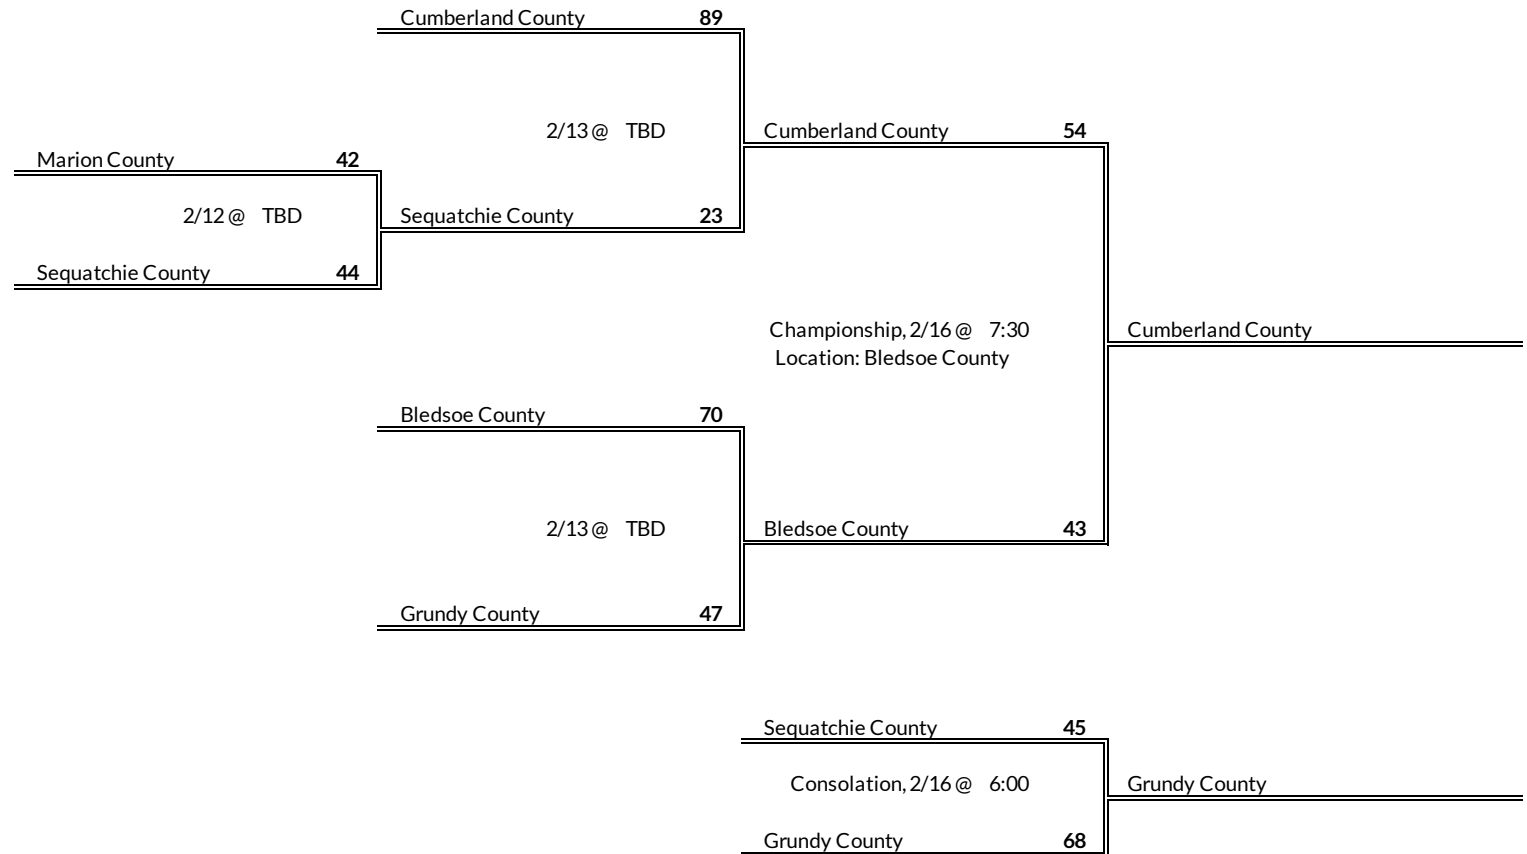

Regular Season Results

- 1 Cumberland County
- 2 Bledsoe County
- 3 Grundy County
- 4 Marion County
- 5 Sequatchie County

District 7AA Girls Basketball Brackets

brought to you by:

Tournament Results

1. Cumberland County
2. Bledsoe County
3. Grundy County
4. Sequatchie County