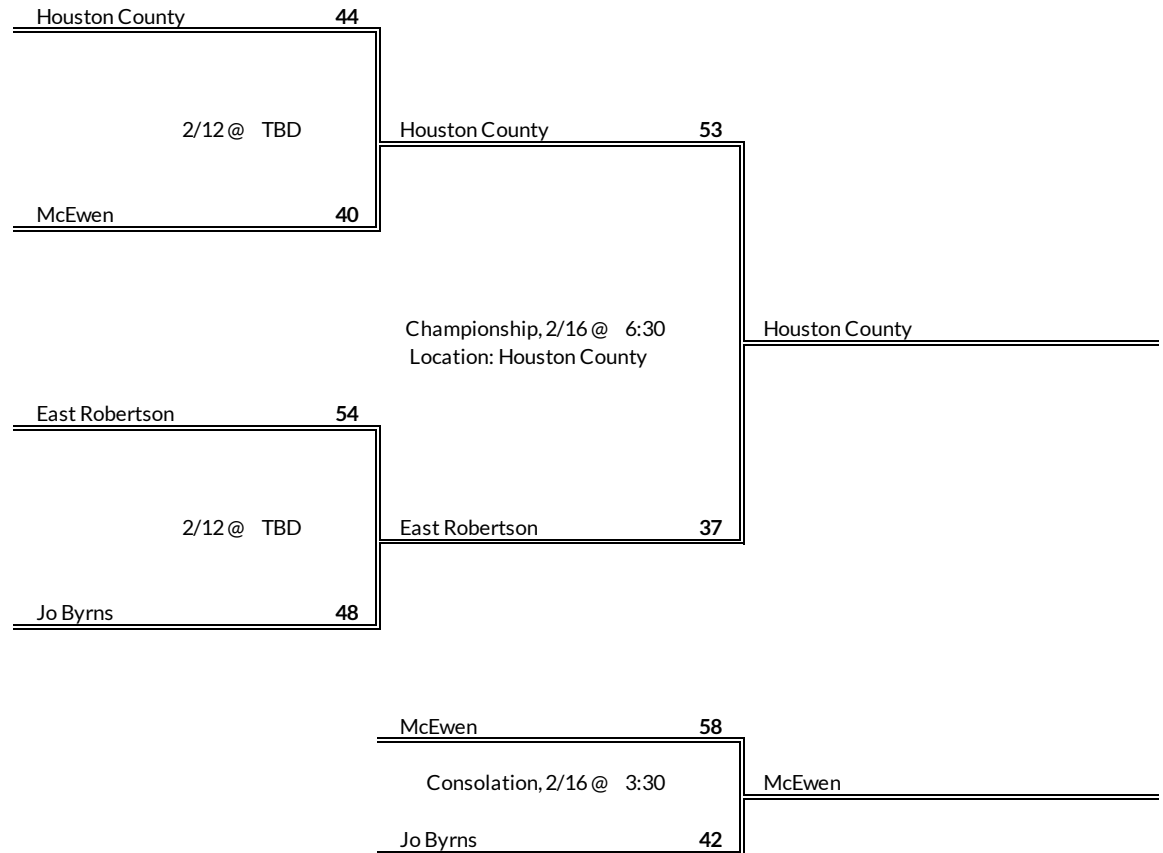

Regular Season Results

- 1 Houston County
- 2 East Robertson
- 3 Jo Byrns
- 4 McEwen

District 9A Girls Basketball Brackets

brought to you by:

Tournament Results

1. Houston County
2. East Robertson
3. McEwen
4. Jo Byrns