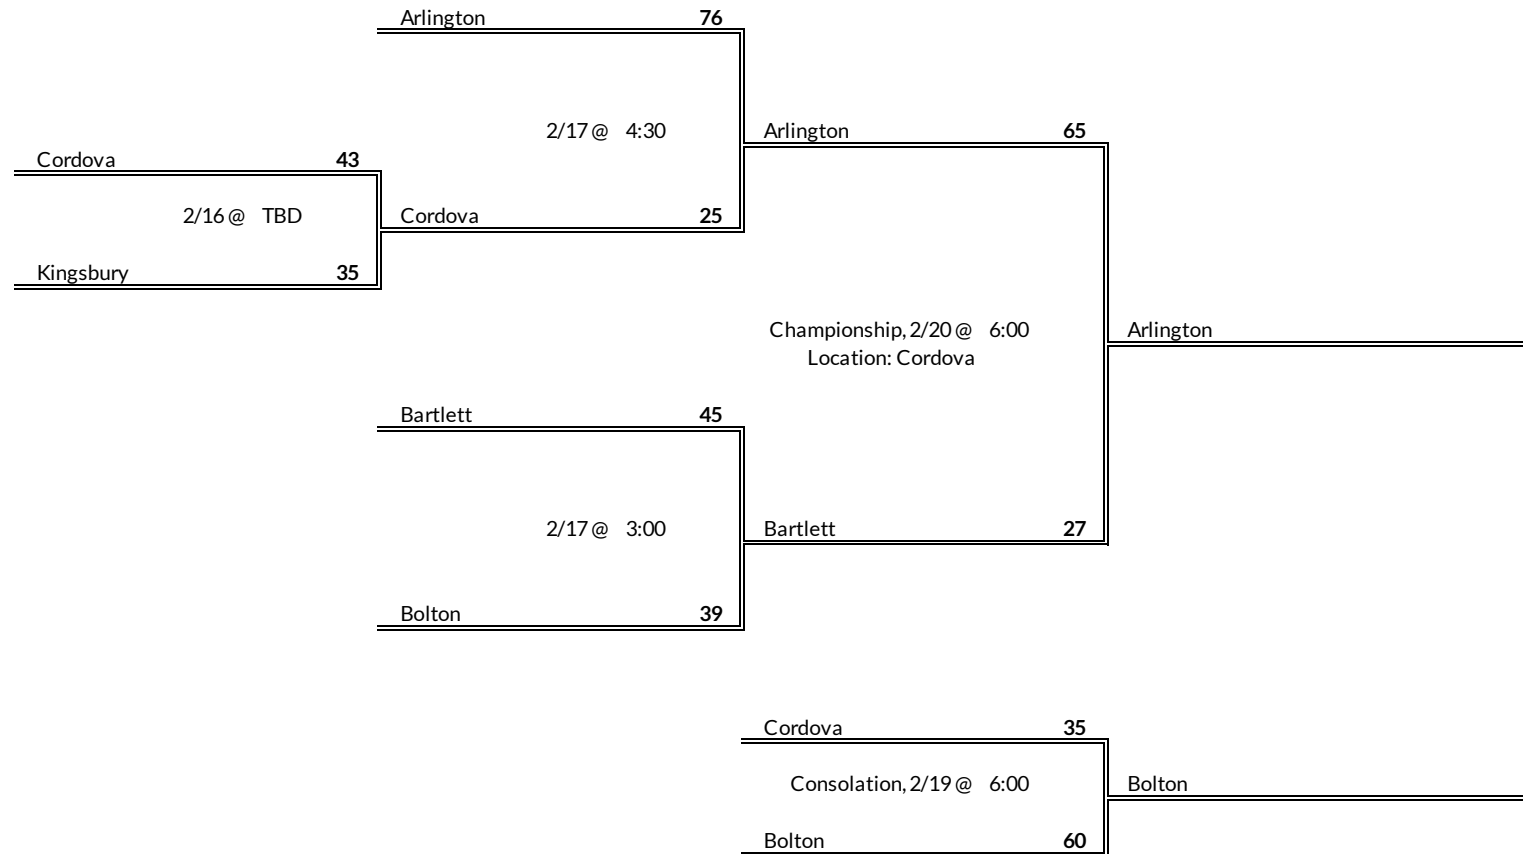

# District 14AAA Girls Basketball Brackets

brought to you by:

**Tournament Results**

- 1. Arlington
- 2. Bartlett
- 3. Bolton
- 4. Cordova

**Regular Season Results**

- 1 Houston
- 2 Collierville
- 3 Southwind
- 4 Ridgeway
- 5 Kirby
- 6 Germantown