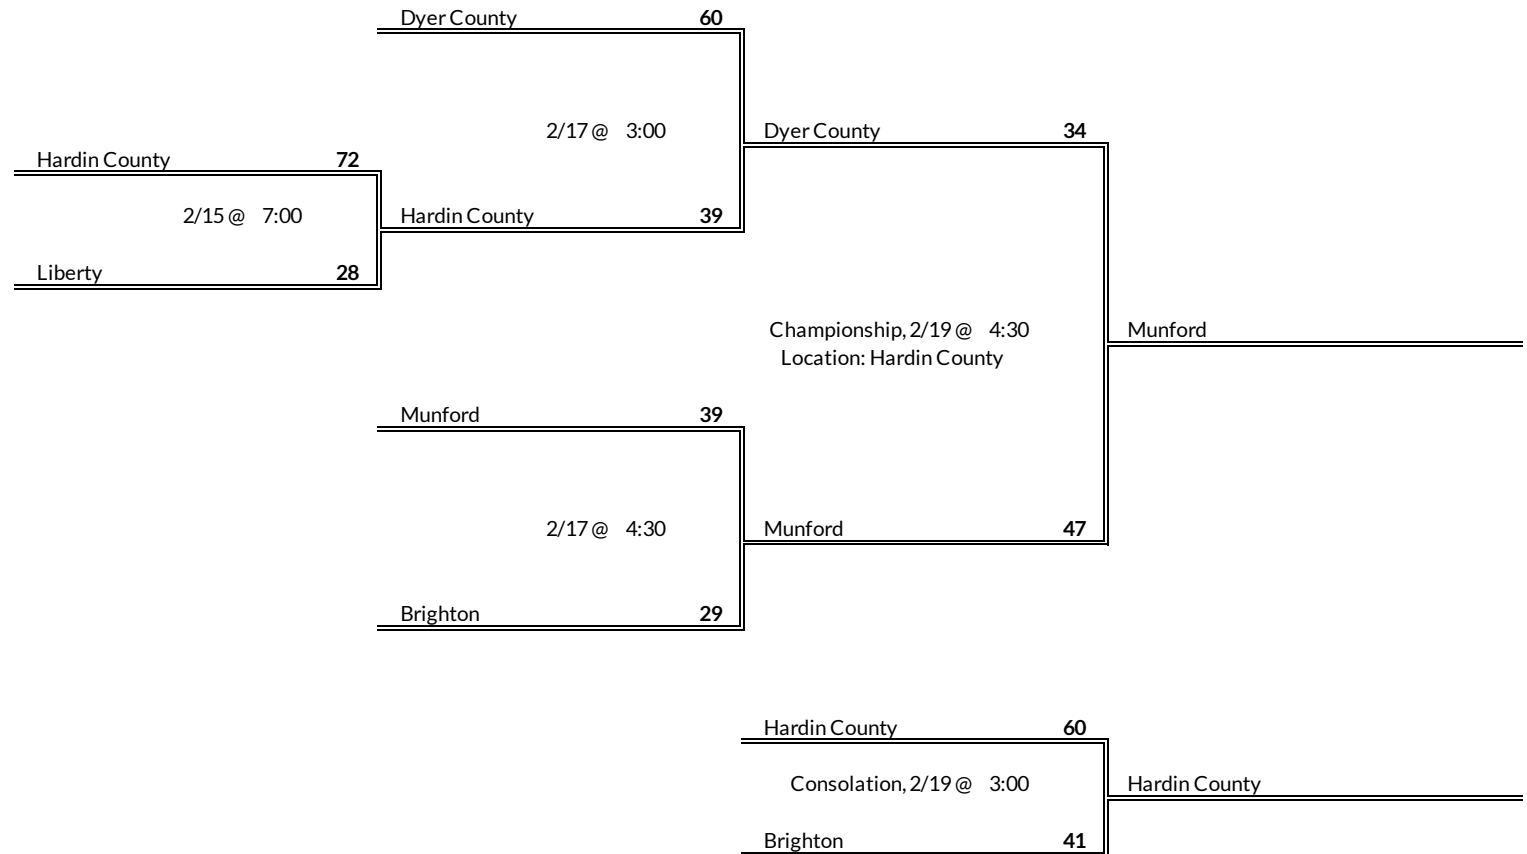

Regular Season Results

- 1 Dyer County
- 2 Munford
- 3 Brighton
- 4 Hardin County
- 5 Liberty

District 13AAA Girls Basketball Brackets

brought to you by:

Tournament Results

1. Munford
2. Dyer County
3. Hardin County
4. Brighton