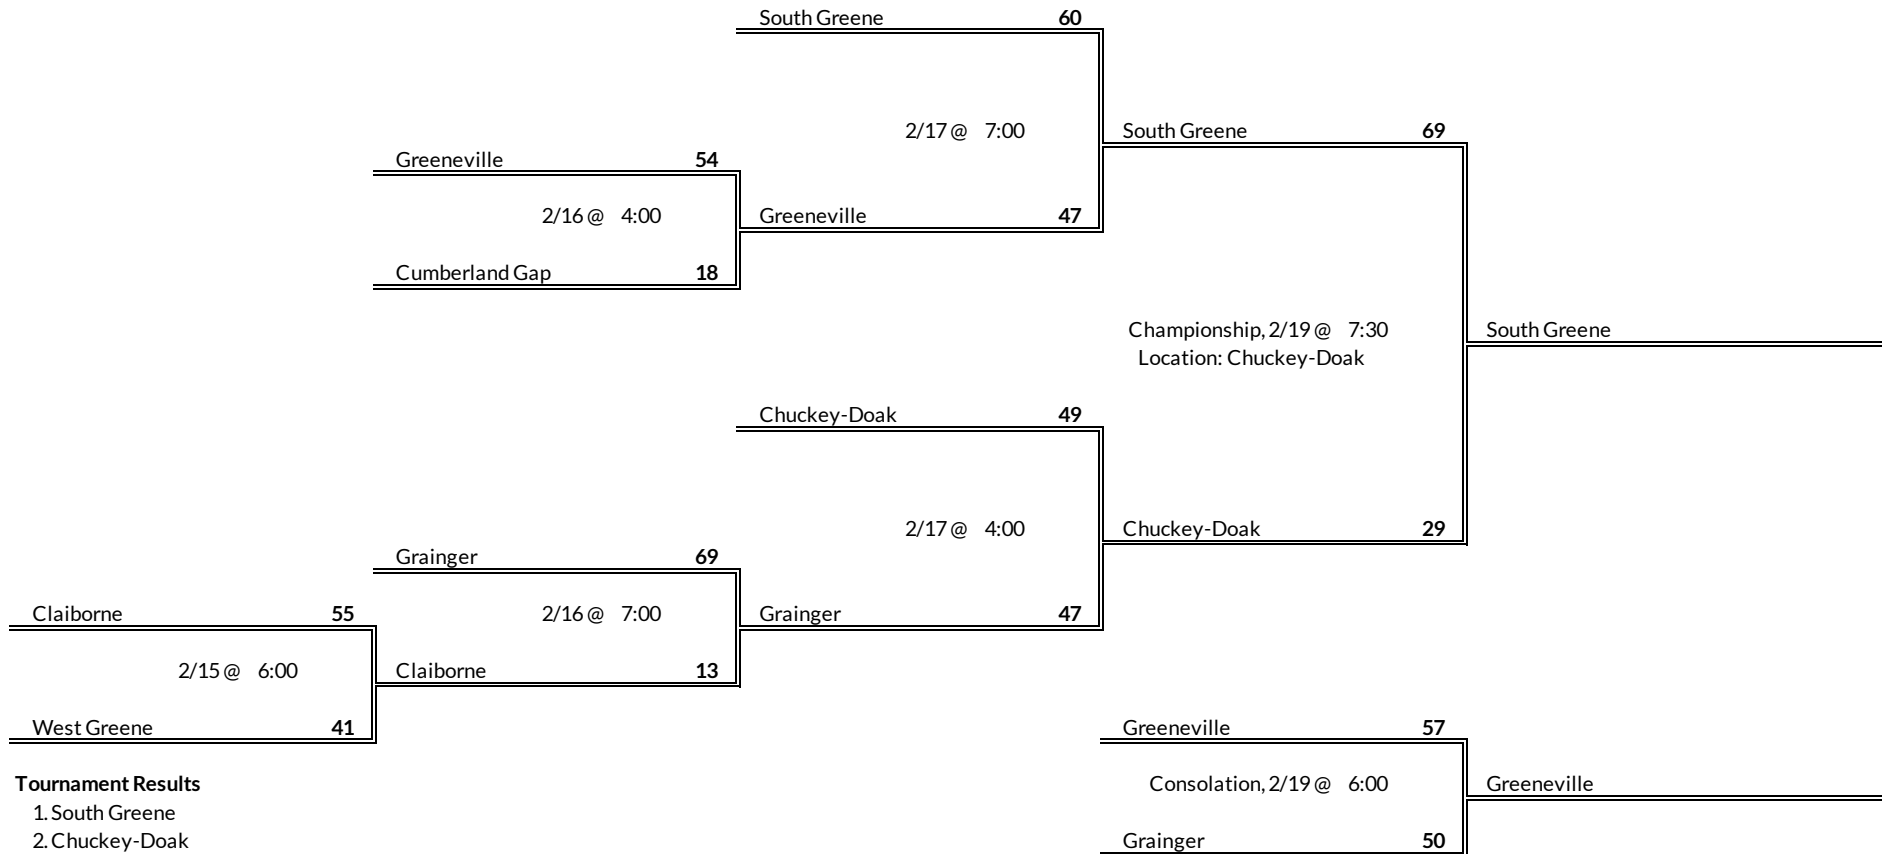

Regular Season Results

- 1 South Greene
- 2 Chuckey-Doak
- 3 Grainger
- 4 Greenville
- 5 Cumberland Gap
- 6 Claiborne
- 7 West Greene

District 2AA Girls Basketball Brackets

brought to you by: