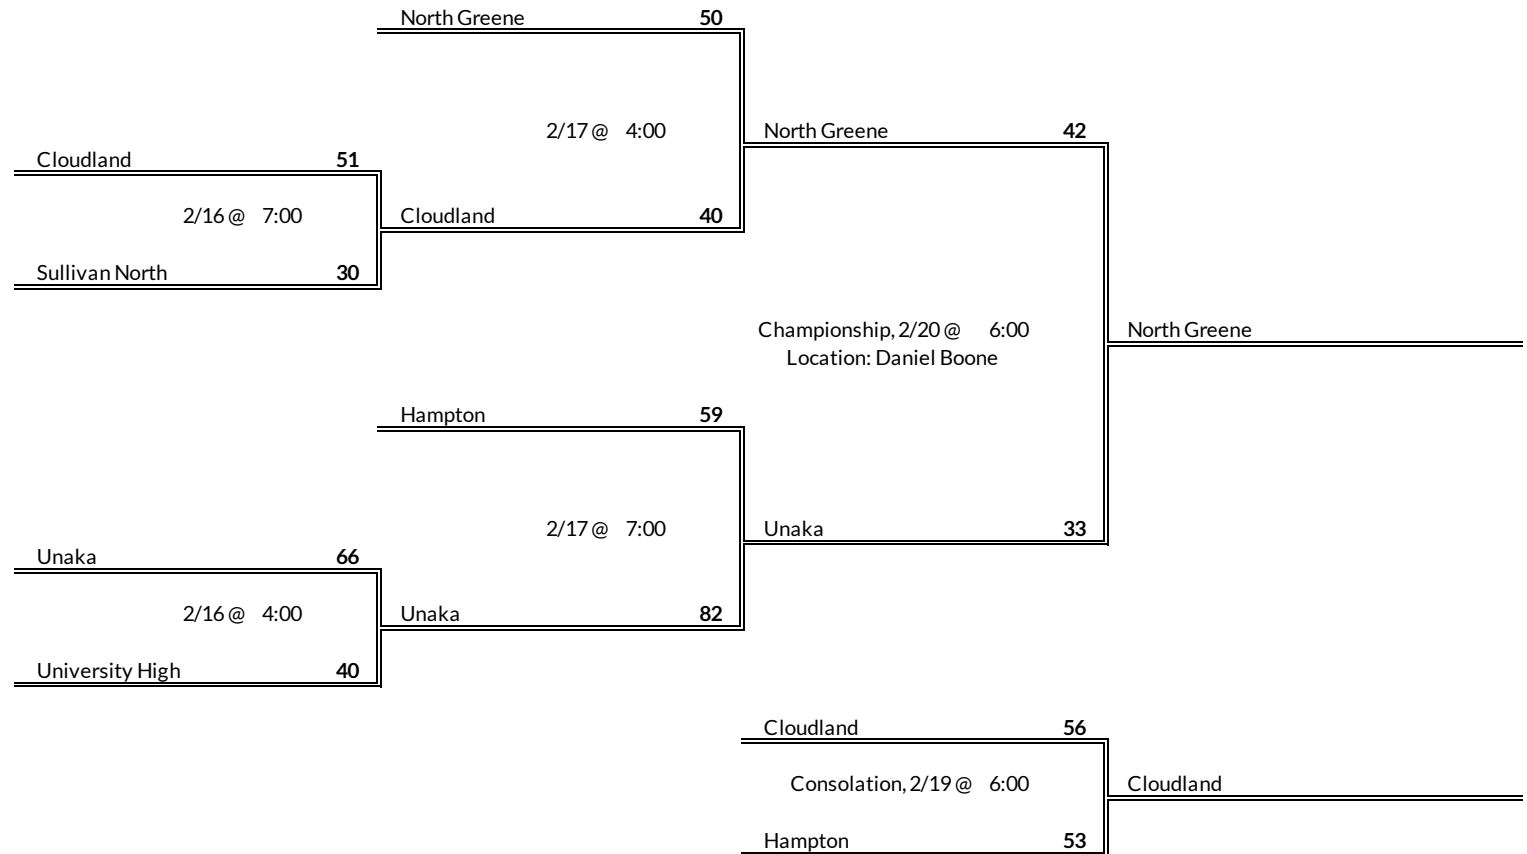

Regular Season Results

- 1 North Greene
- 2 Hampton
- 3 Unaka
- 4 Cloudland
- 5 Sullivan North
- 6 University High

District 1A Girls Basketball Brackets

brought to you by:

Tournament Results

1. North Greene
2. Unaka
3. Cloudland
4. Hampton