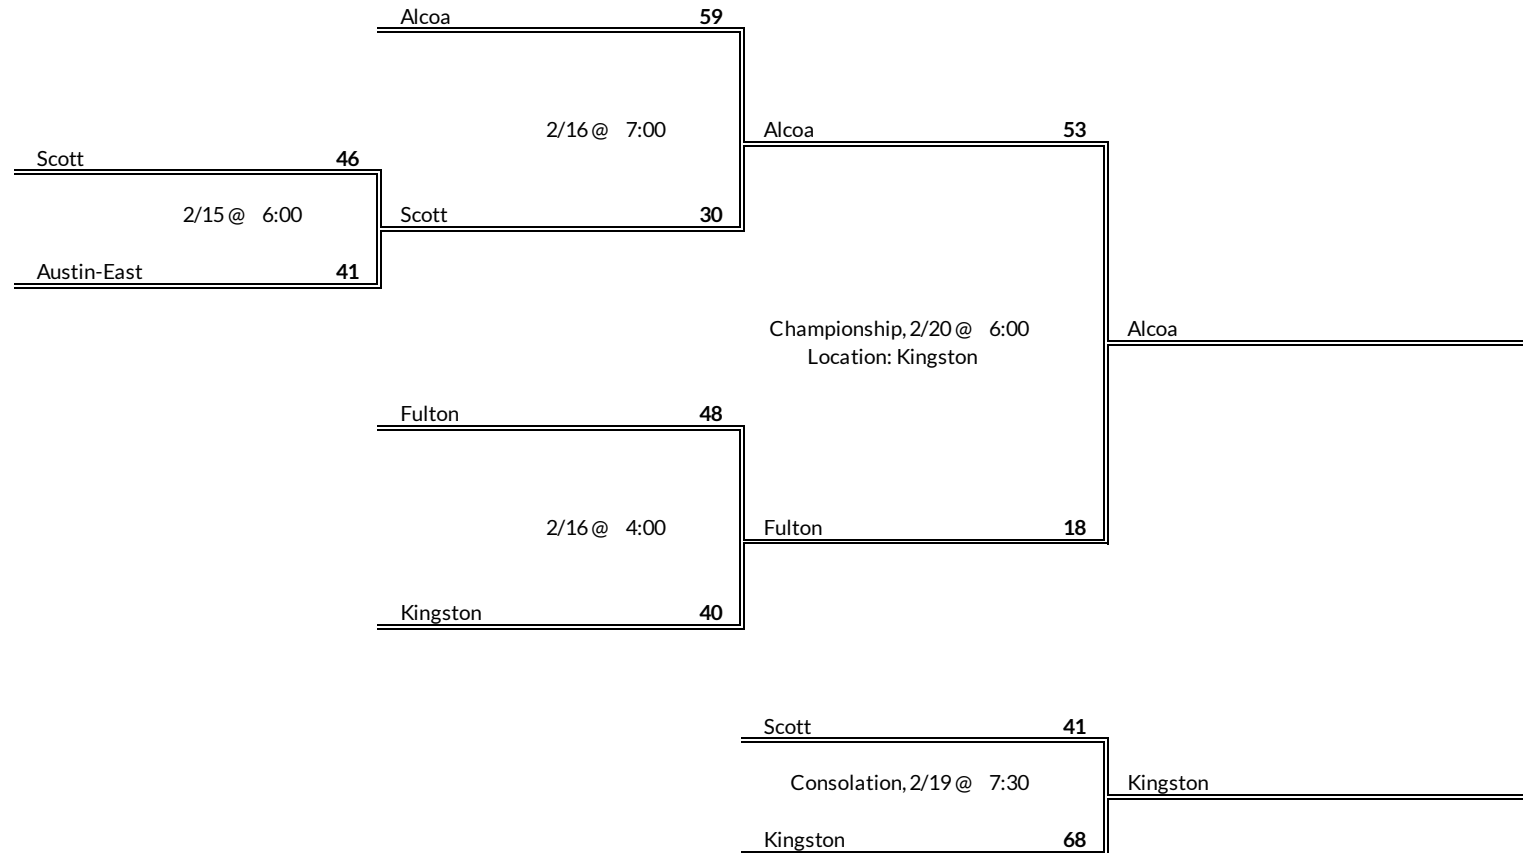

Regular Season Results

- 1 Alcoa
- 2 Fulton
- 3 Kingston
- 4 Scott
- 5 Austin-East

District 4AA Girls Basketball Brackets

brought to you by:

Tournament Results

1. Alcoa
2. Fulton
3. Kingston
4. Scott