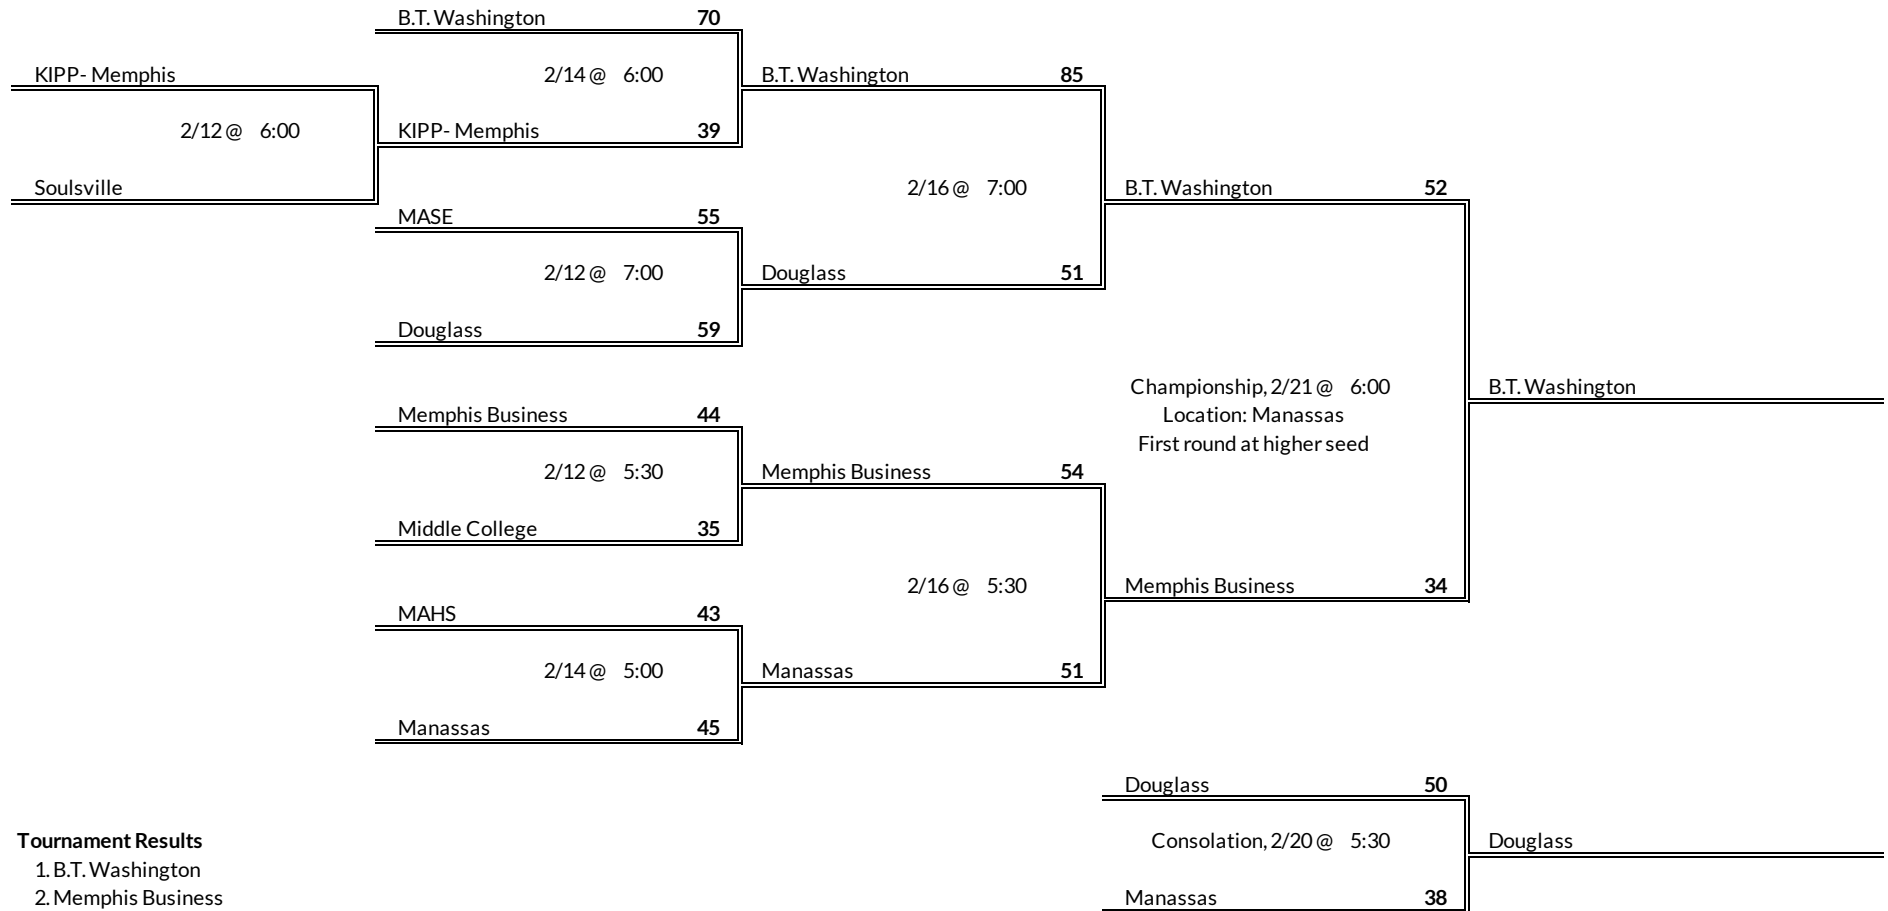

# District 14A Girls Basketball Brackets

brought to you by:

**Tournament Results**

- 1. Gibson County
- 2. Middleton
- 3. Trinity Christian
- 4. Peabody

**Regular Season Results**

- 1 B.T. Washington
- 2 Memphis Business
- 3 MAHS
- 4 MASE
- 5 Douglass
- 6 Manassas
- 7 Middle College
- 8 KIPP- Memphis
- 9 Soulsville

# District 15A Girls Basketball Brackets

brought to you by:

**Tournament Results**

- 1. B.T. Washington
- 2. Memphis Business
- 3. Douglass
- 4. Manassas

**Regular Season Results**

- 1 Oakhaven
- 2 Fairley
- 3 City University
- 4 Memphis School of Excellence
- 5 Westwood
- 6 Hillcrest
- 7 W.E.B. Dubois LP&P
- 8 Power Center
- 9 Freedom Prep