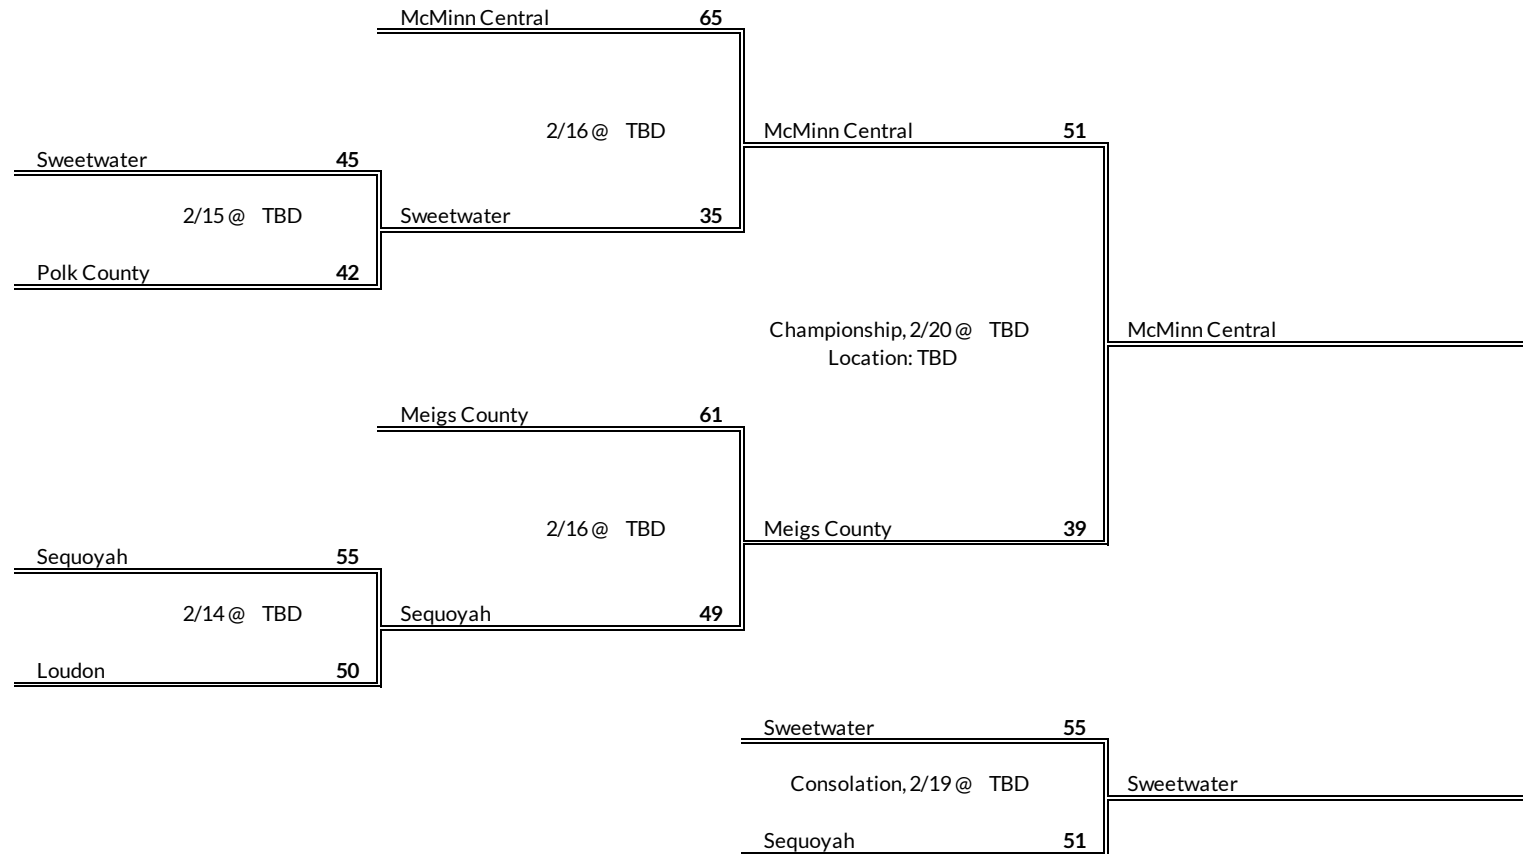

Regular Season Results

- 1 McMinn Central
- 2 Meigs County
- 3 Sequoyah
- 4 Sweetwater
- 5 Polk County
- 6 Loudon

District 5AA Girls Basketball Brackets

brought to you by:

Tournament Results

1. McMinn Central
2. Meigs County
3. Sweetwater
4. Sequoyah