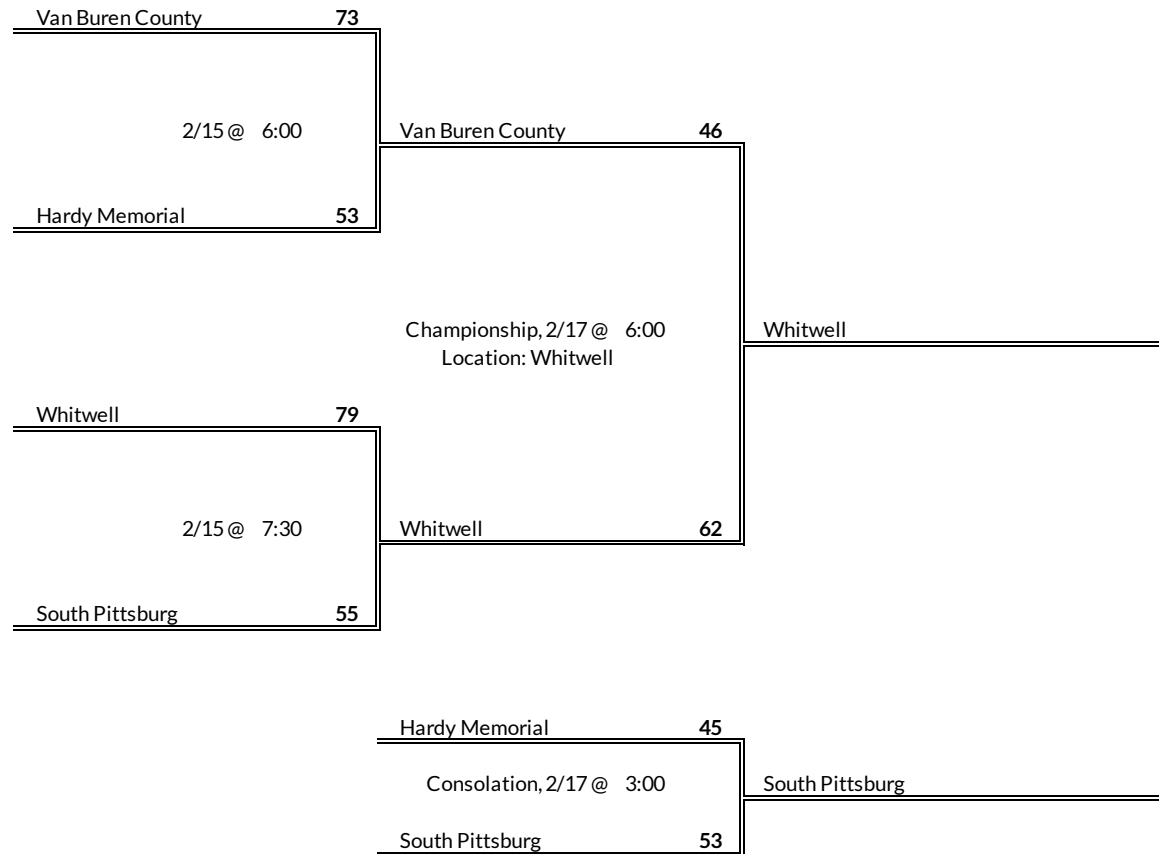

# District 4A Girls Basketball Brackets

brought to you by:

**Tournament Results**

- 1. Tellico Plains
- 2. Lookout Valley
- 3. Sale Creek
- 4. Copper Basin

**Regular Season Results**

- 1 Van Buren County
- 2 Whitwell
- 3 South Pittsburg
- 4 Hardy Memorial

# District 5A Girls Basketball Brackets

brought to you by:

**Tournament Results**

- 1. Whitwell
- 2. Van Buren County
- 3. South Pittsburg
- 4. Hardy Memorial

**Regular Season Results**

- 1 Clarkrange
- 2 Pickett County
- 3 Jackson County
- 4 Clay County
- 5 Trousdale County
- 6 Red Boiling Springs
- 7 Monterey
- 8 Gordonsville