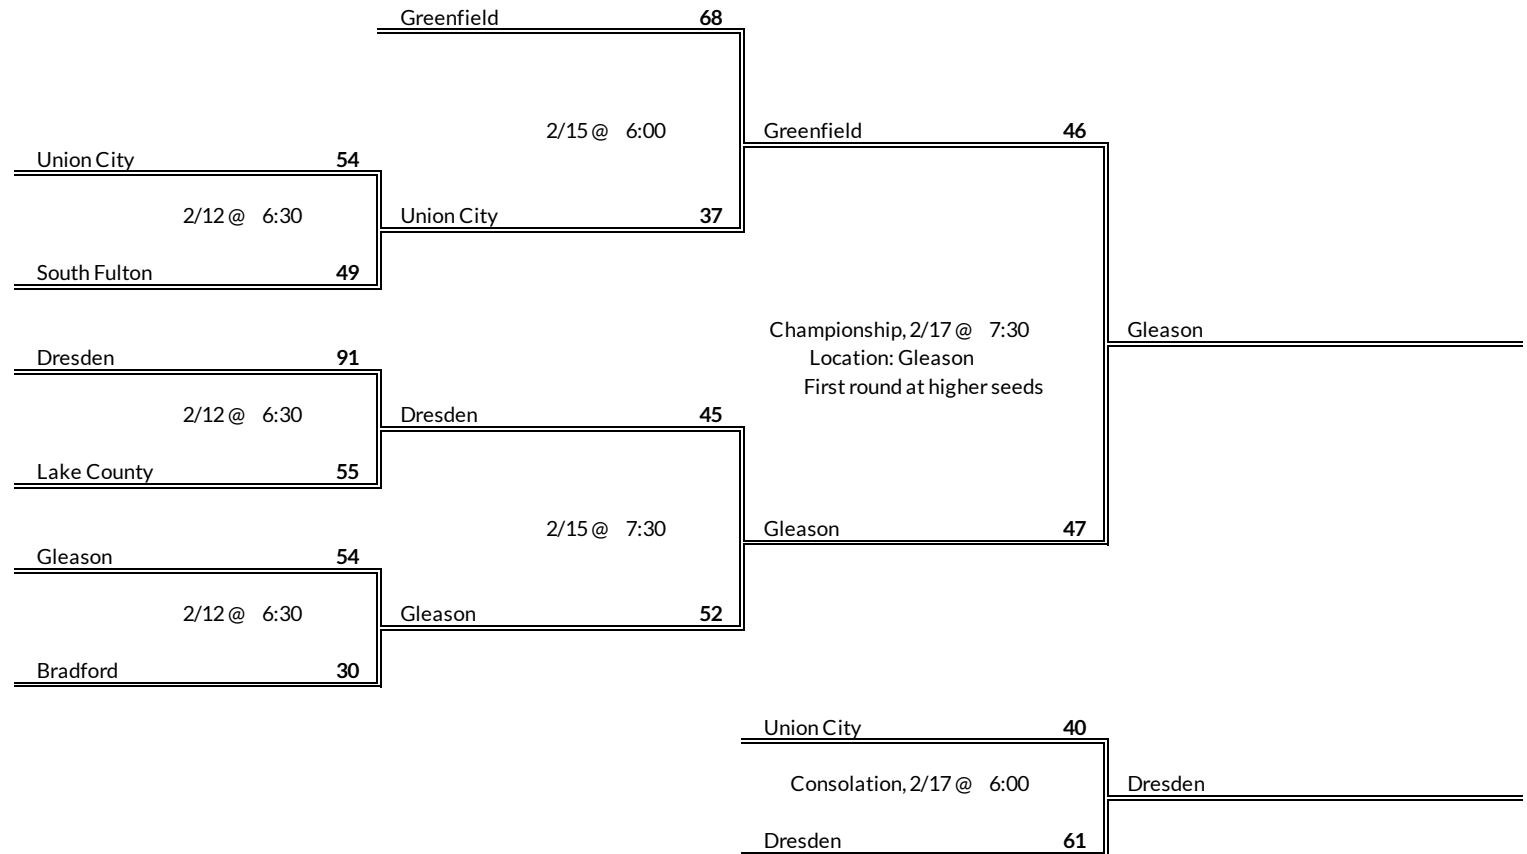

Regular Season Results

- 1 Greenfield
- 2 Dresden
- 3 Gleason
- 4 Union City
- 5 South Fulton
- 6 Bradford
- 7 Lake County

District 13A Girls Basketball Brackets

brought to you by:

Tournament Results

1. Gleason
2. Greenfield
3. Dresden
4. Union City