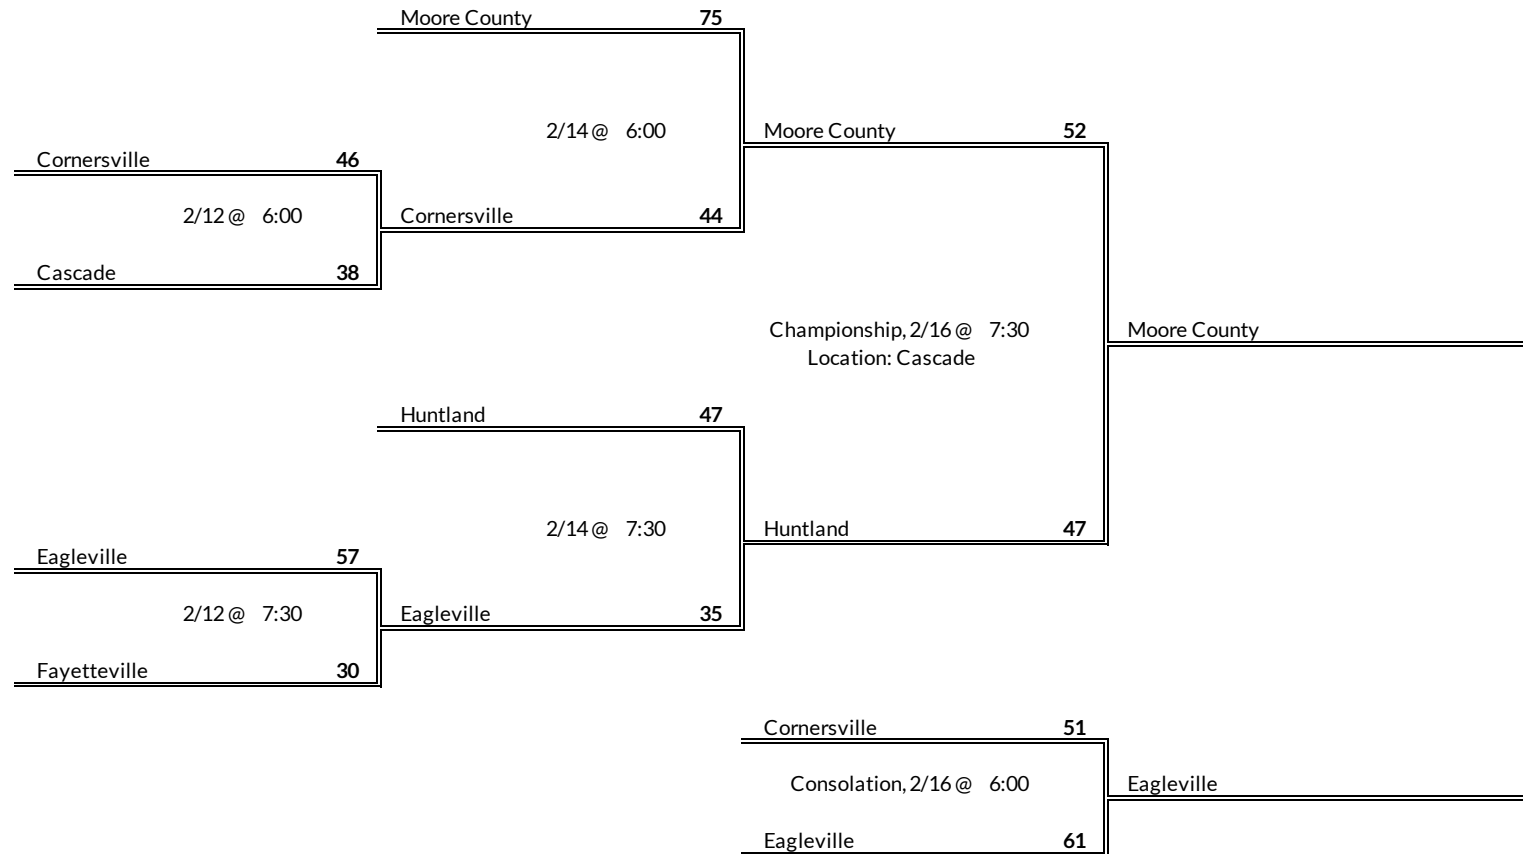

Regular Season Results

- 1 Moore County
- 2 Huntland
- 3 Eagleville
- 4 Cornersville
- 5 Cascade
- 6 Fayetteville

District 8A Girls Basketball Brackets

brought to you by:

Tournament Results

1. Moore County
2. Huntland
3. Eagleville
4. Cornersville