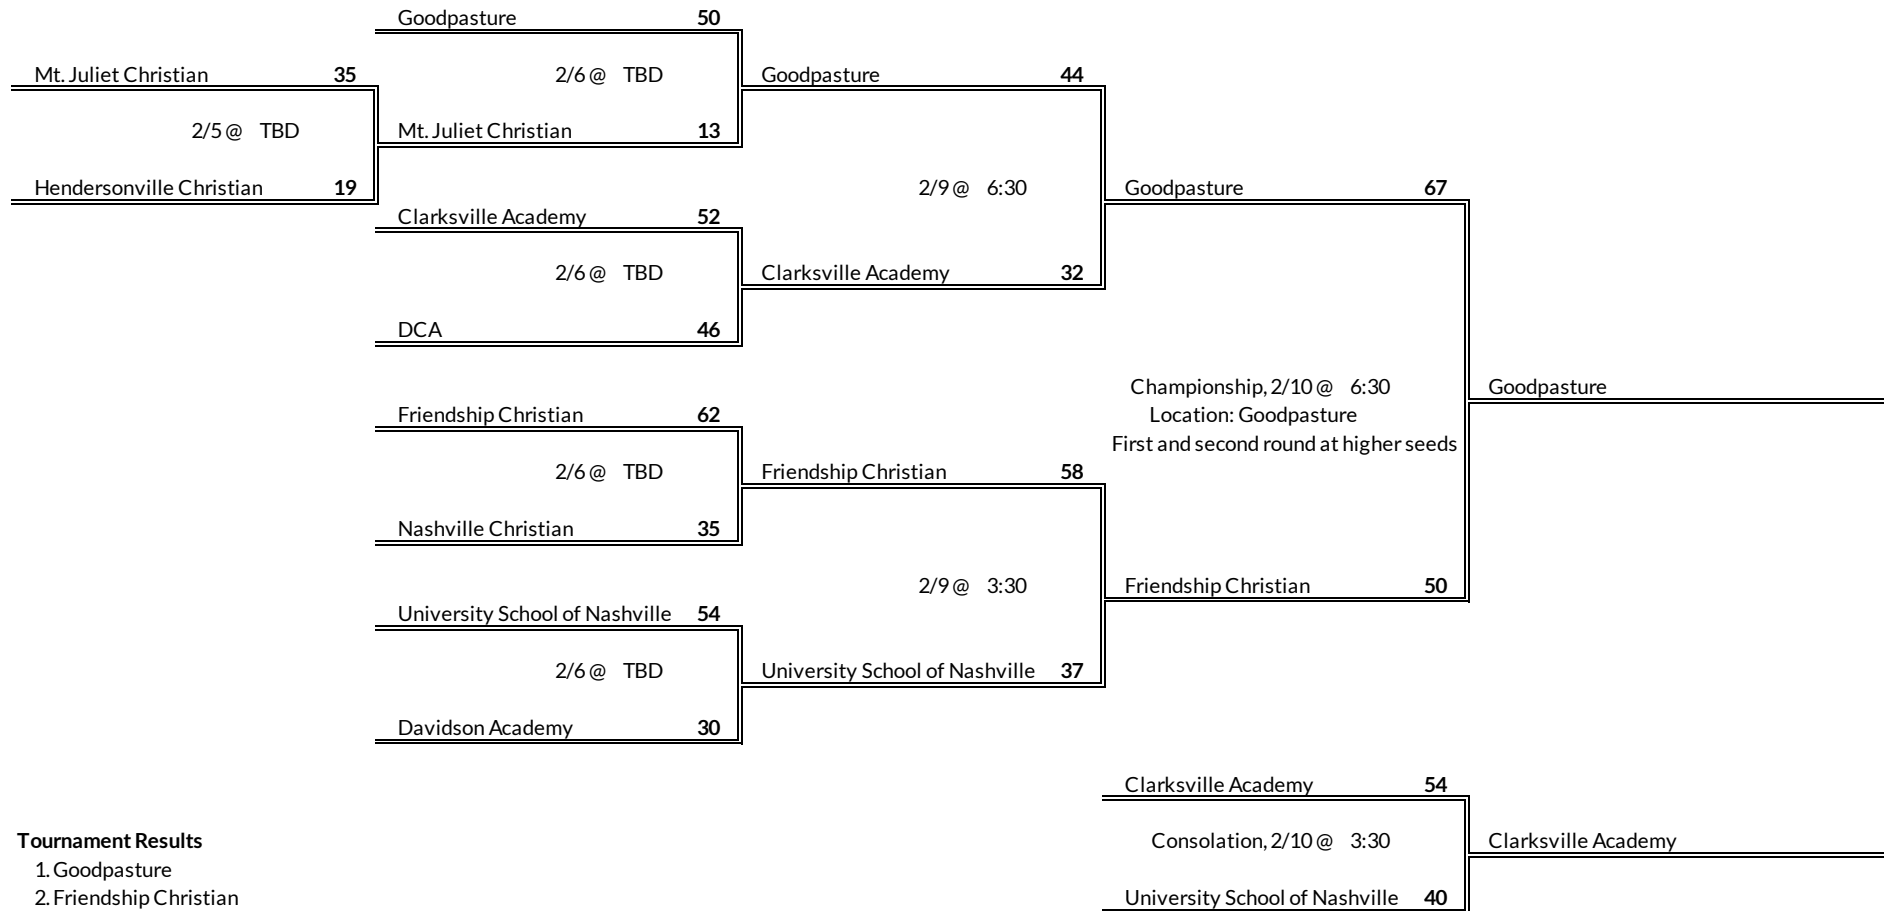

Regular Season Results

1. 1 Goodpasture
2. 2 Friendship Christian
3. 3 University School of Nashville
4. 4 Clarksville Academy
5. 5 DCA
6. 6 Davidson Academy
7. 7 Nashville Christian
8. 8 Mt. Juliet Christian
9. 9 Hendersonville Christian

DII A Middle District 2 Girls Basketball Brackets

brought to you by:

Tournament Results

1. Goodpasture
2. Friendship Christian
3. Clarksville Academy
4. University School of Nashville