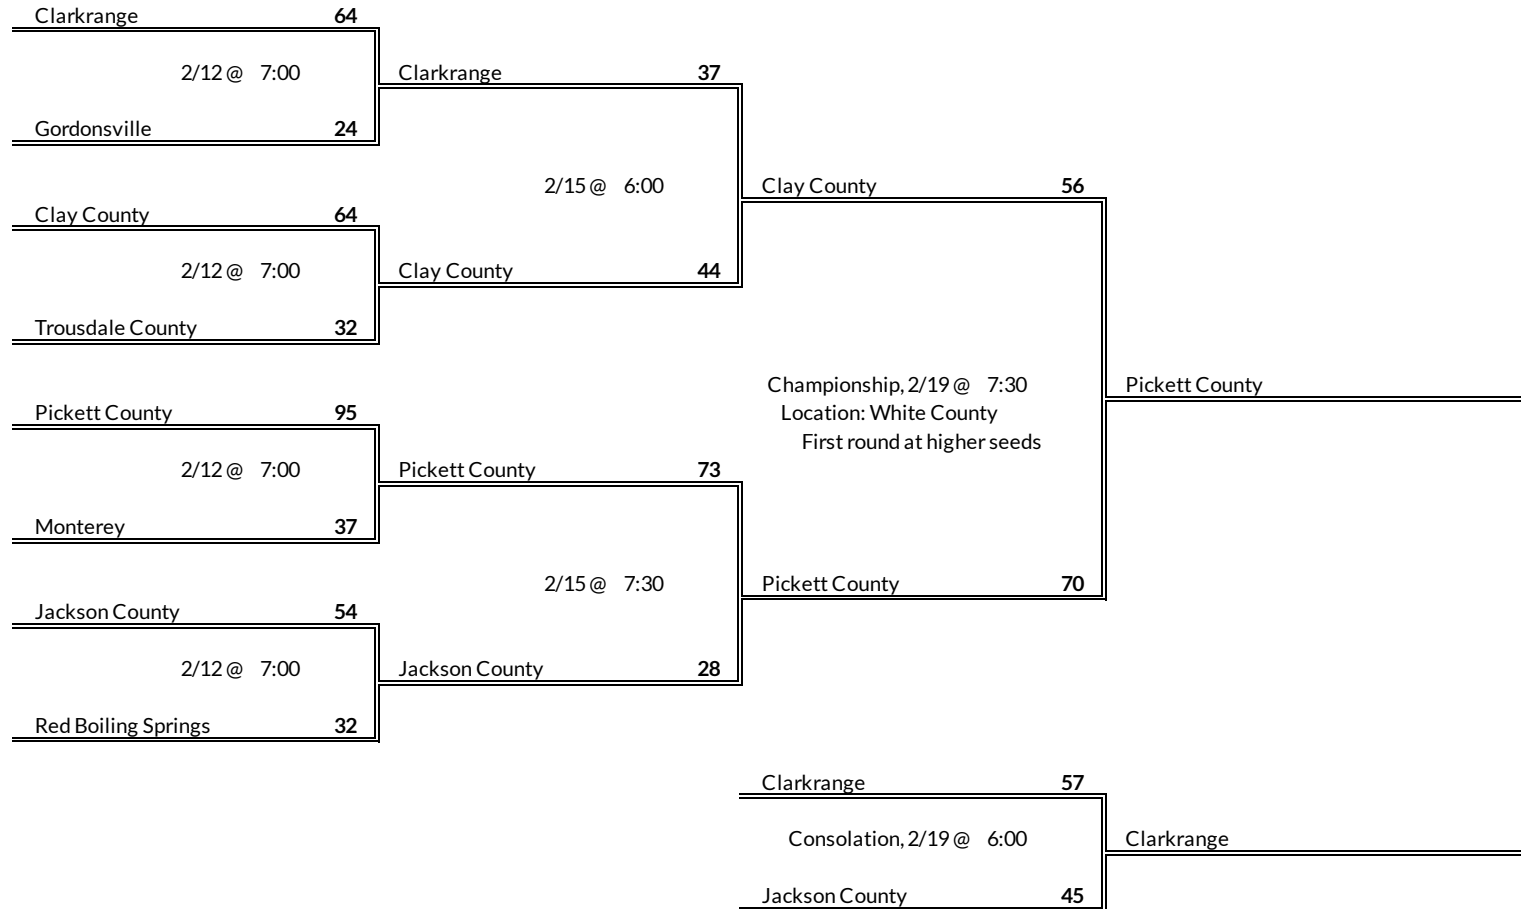

Regular Season Results

- 1 Clarkrange
- 2 Pickett County
- 3 Jackson County
- 4 Clay County
- 5 Trousdale County
- 6 Red Boiling Springs
- 7 Monterey
- 8 Gordonsville

District 6A Girls Basketball Brackets

brought to you by:

Tournament Results

1. Pickett County
2. Clay County
3. Clarkrange
4. Jackson County