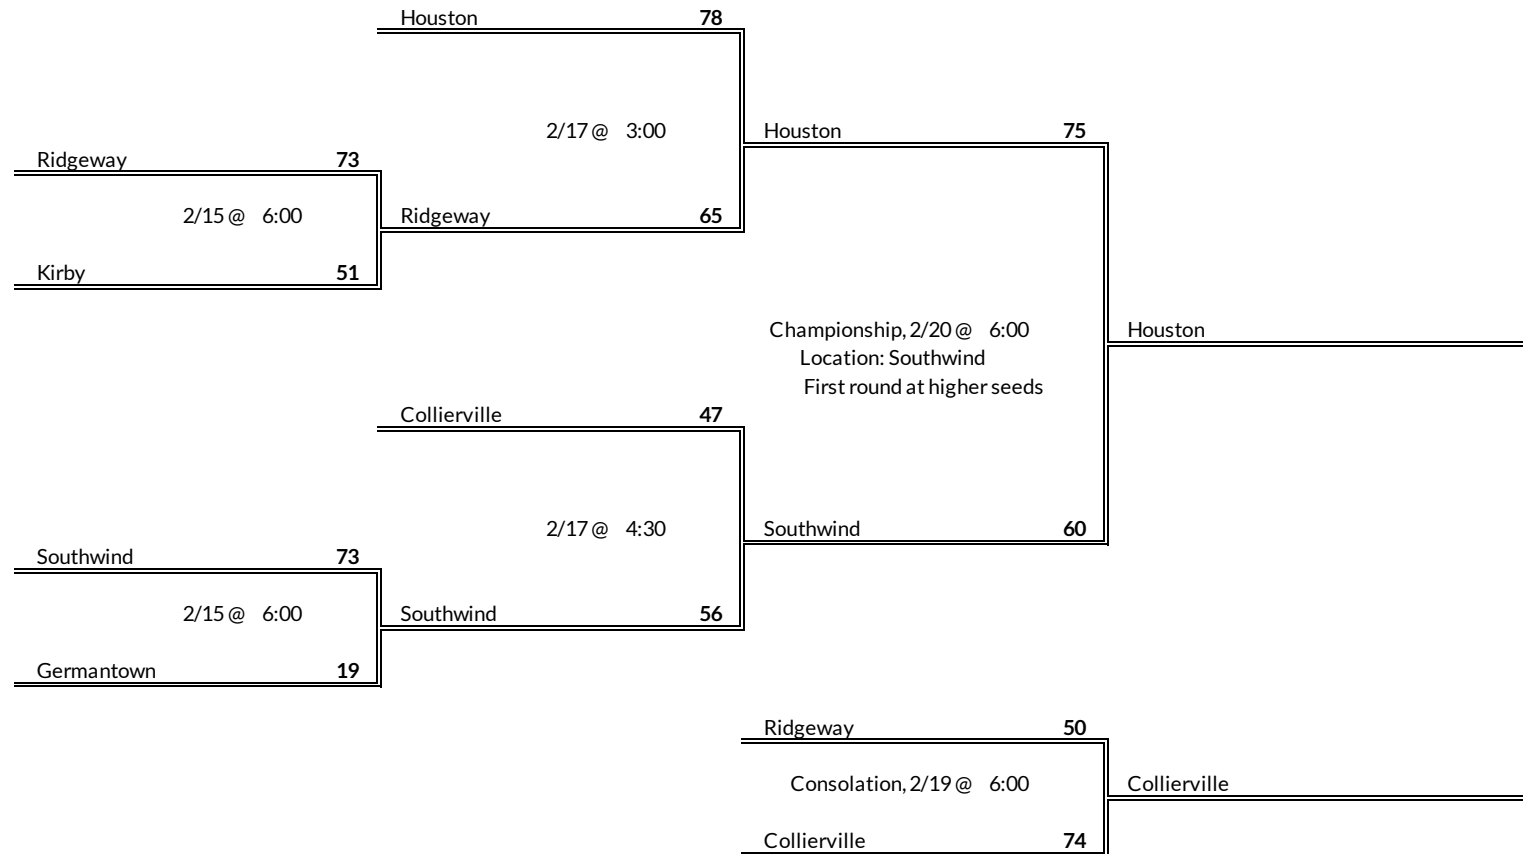

Regular Season Results

- 1 Houston
- 2 Collierville
- 3 Southwind
- 4 Ridgeway
- 5 Kirby
- 6 Germantown

District 15AAA Girls Basketball Brackets

brought to you by:

Tournament Results

1. Houston
2. Southwind
3. Collierville
4. Ridgeway