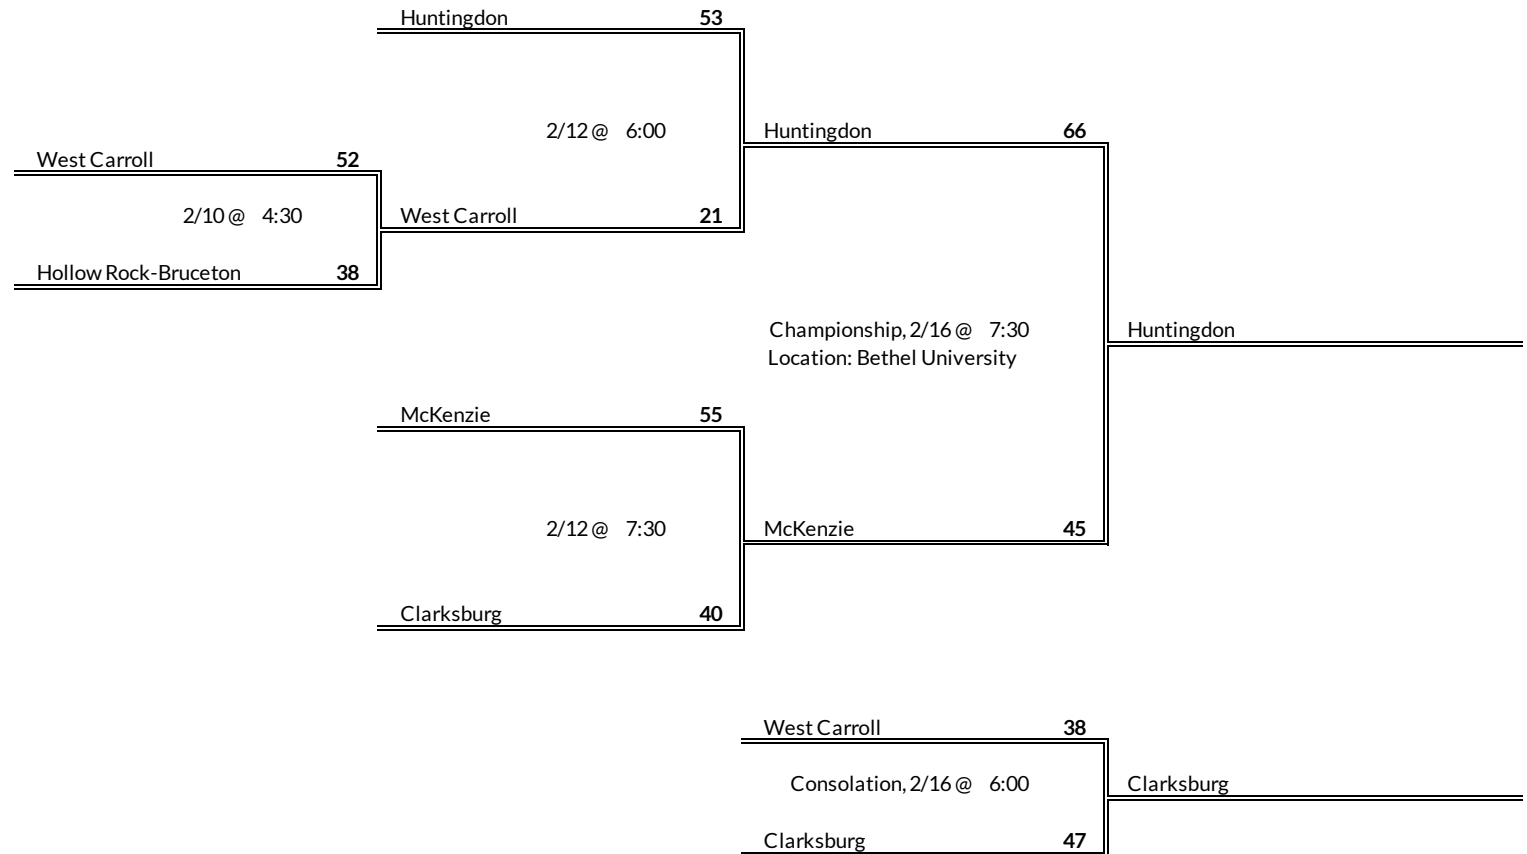

Regular Season Results

- 1 Huntingdon
- 2 McKenzie
- 3 Clarksburg
- 4 West Carroll
- 5 Hollow Rock-Bruceton

District 11A Girls Basketball Brackets

brought to you by:

Tournament Results

1. Huntingdon
2. McKenzie
3. Clarksburg
4. West Carroll