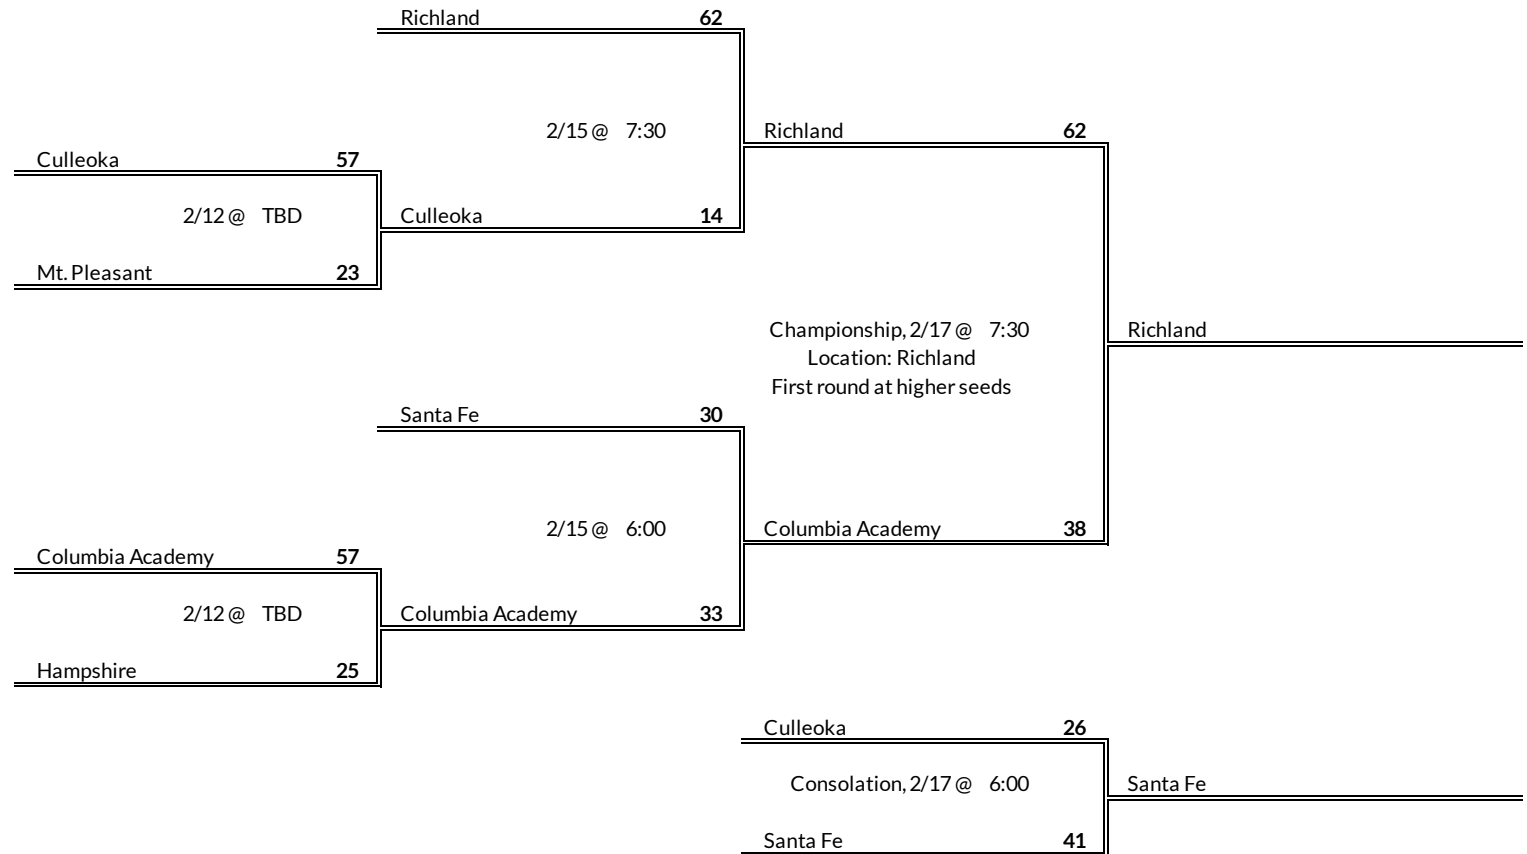

Regular Season Results

- 1 Richland
- 2 Santa Fe
- 3 Columbia Academy
- 4 Culleoka
- 5 Mt. Pleasant
- 6 Hampshire

District 10A Girls Basketball Brackets

brought to you by:

Tournament Results

1. Richland
2. Columbia Academy
3. Santa Fe
4. Culleoka