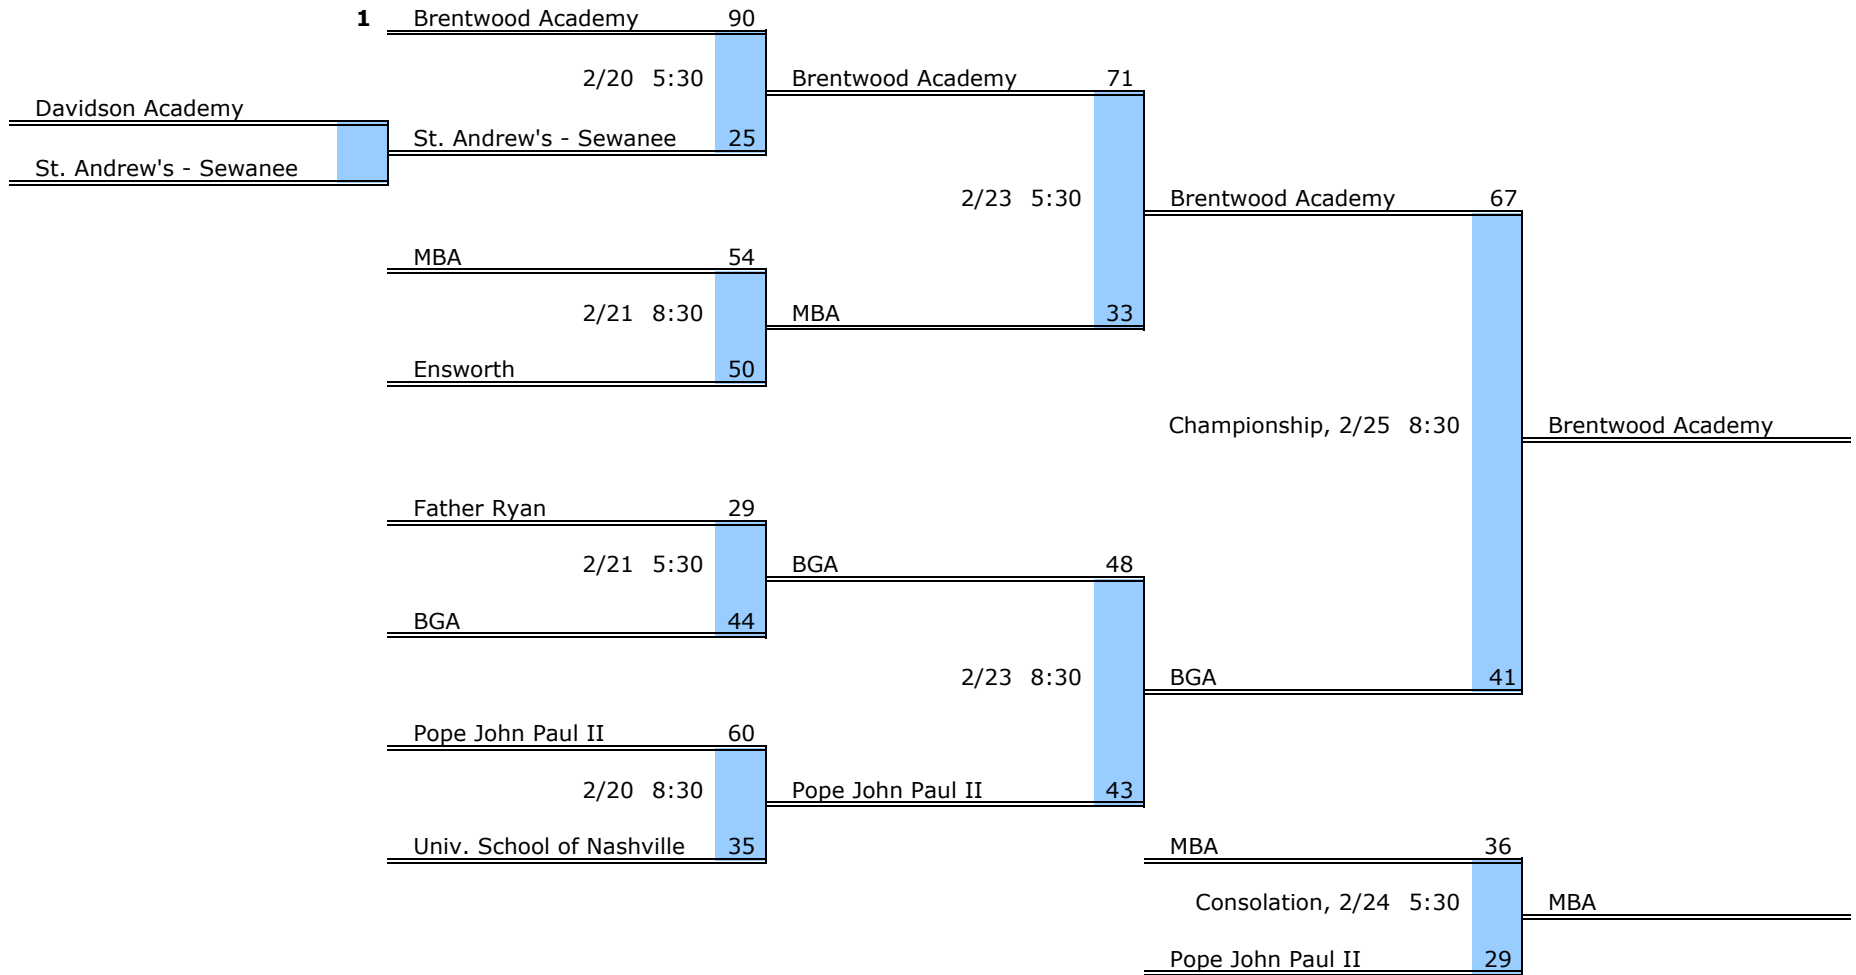

**State Tournament**

**Boys Basketball State Tournament**

**Lipscomb University**

March 1st - 4th, 2006

Division 2

**State  
Champion:  
Brentwood  
Academy**

D2 West Region	Region Quarterfinals	Region Semifinals	Region Finals
----------------	----------------------	-------------------	---------------

D2 West Region	Region Quarterfinals	Region Semifinals	Region Finals
----------------	----------------------	-------------------	---------------

D2 East Region	Region Semifinals	Region Finals
----------------	-------------------	---------------