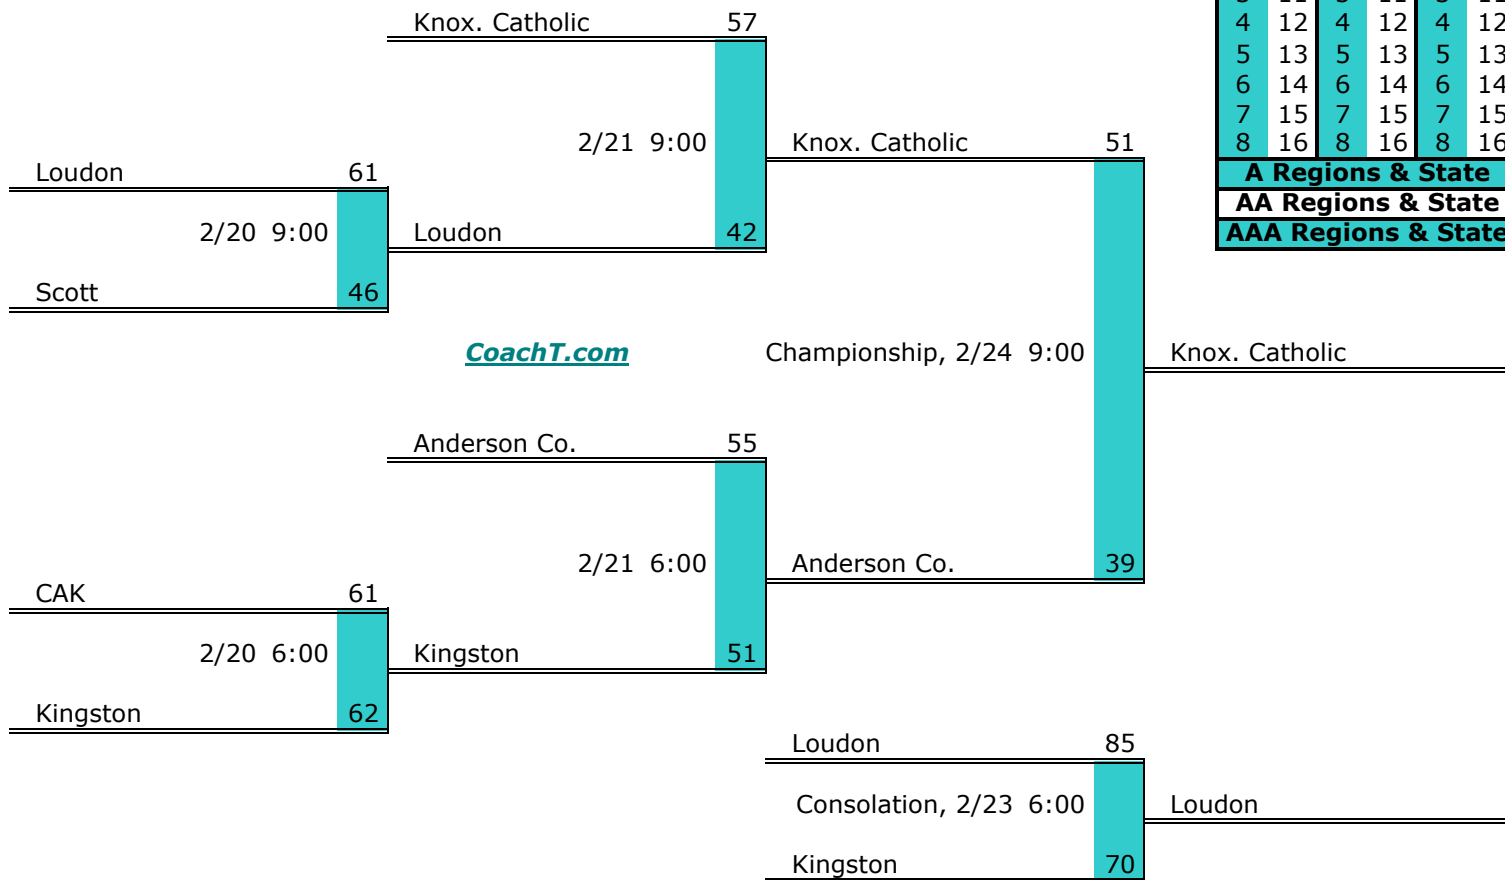

**District 2 AA Finish:**

1. Pigeon Forge
2. Cumberland Gap
3. Rutledge
4. Claiborne

**District 3 AA**

**Pre-Tourney Rank:**

1. Fulton
2. Austin East
3. Alcoa
4. Seymour
5. Carter
6. Gibbs

Districts					
A		AA		AAA	
1	9	1	9	1	9
2	10	2	10	2	10
3	11	3	11	3	11
4	12	4	12	4	12
5	13	5	13	5	13
6	14	6	14	6	14
7	15	7	15	7	15
8	16	8	16	8	16
<b>A Regions &amp; State</b>					
<b>AA Regions &amp; State</b>					
<b>AAA Regions &amp; State</b>					

**District 3 AA Finish:**

1. Austin East
2. Fulton
3. Alcoa
4. Seymour

**District 4 AA**

**Pre-Tourney Rank:**

1. Knox. Catholic
2. Anderson Co.
3. CAK
4. Loudon
5. Scott
6. Kingston

Districts					
A		AA		AAA	
1	9	1	9	1	9
2	10	2	10	2	10
3	11	3	11	3	11
4	12	4	12	4	12
5	13	5	13	5	13
6	14	6	14	6	14
7	15	7	15	7	15
8	16	8	16	8	16
<b>A Regions &amp; State</b>					
<b>AA Regions &amp; State</b>					
<b>AAA Regions &amp; State</b>					