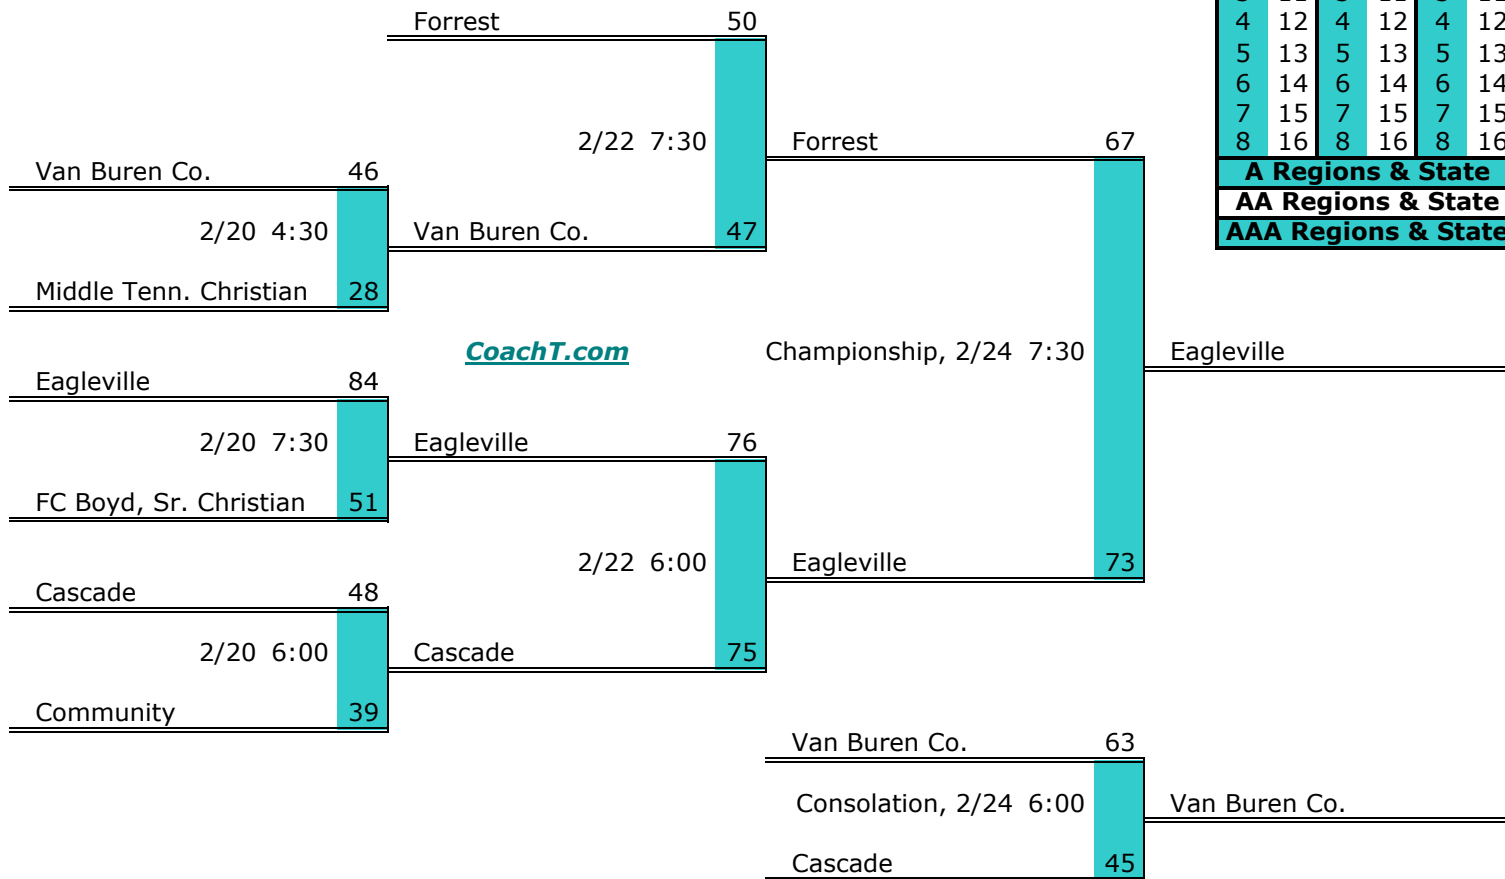

District 9 A

Pre-Tourney Rank:

1. Forrest
2. Eagleville
3. Cascade
4. Van Buren Co.
5. Middle Tenn. Christian
6. Community
7. FC Boyd, Sr. Christian

Districts					
A		AA		AAA	
1	9	1	9	1	9
2	10	2	10	2	10
3	11	3	11	3	11
4	12	4	12	4	12
5	13	5	13	5	13
6	14	6	14	6	14
7	15	7	15	7	15
8	16	8	16	8	16
A Regions & State					
AA Regions & State					
AAA Regions & State					

District 9 A Finish:

1. Eagleville
2. Forrest
3. Van Buren Co.
4. Cascade