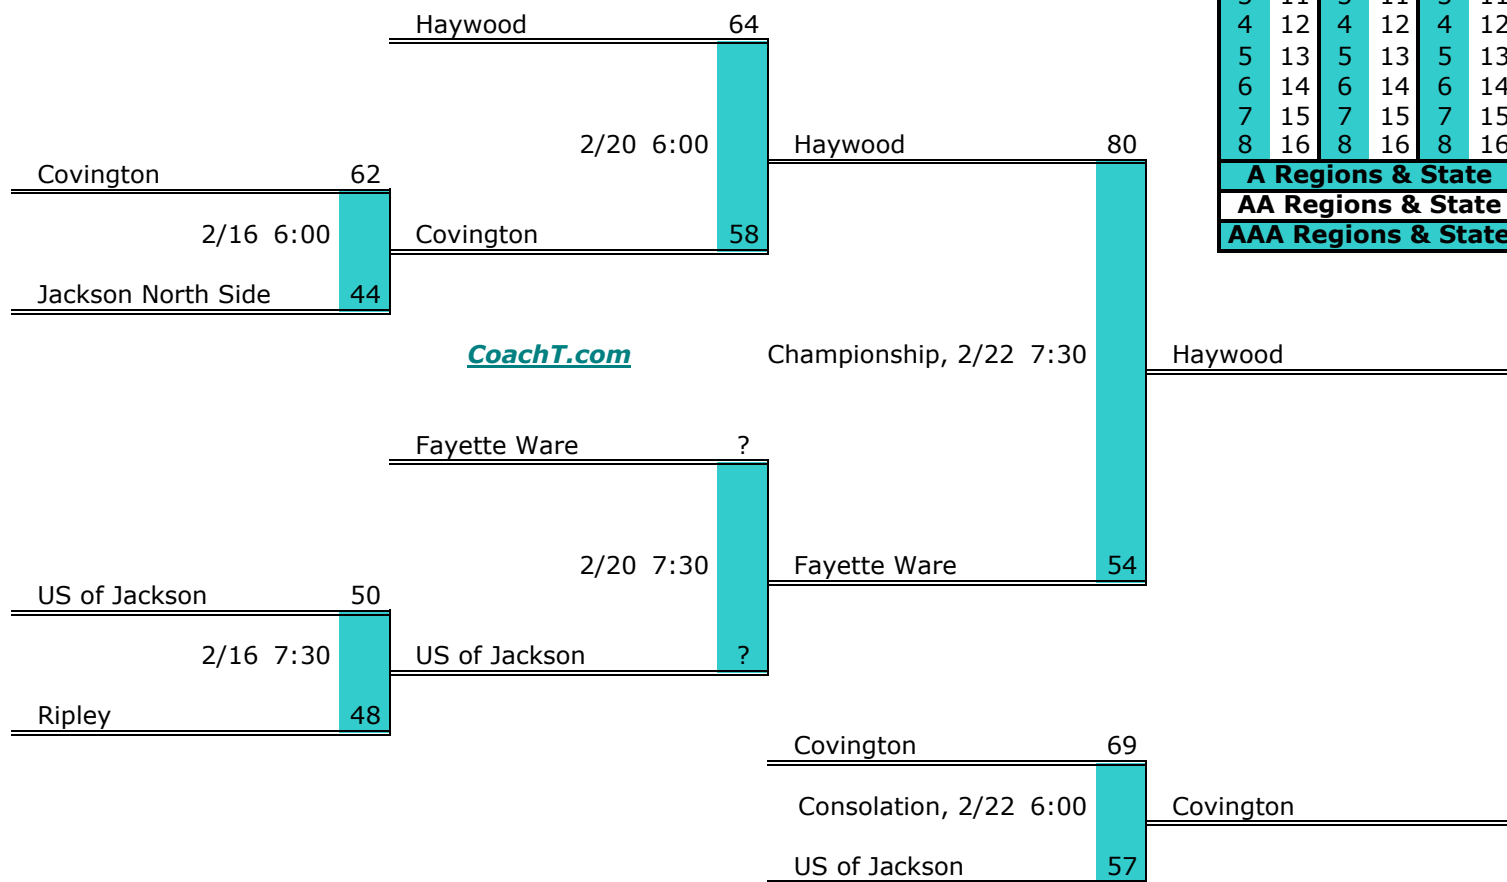

District 14 AA

Pre-Tourney Rank:

1. Haywood
2. Fayette Ware
3. US of Jackson
4. Covington
5. Jackson North Side
6. Ripley

Districts					
A		AA		AAA	
1	9	1	9	1	9
2	10	2	10	2	10
3	11	3	11	3	11
4	12	4	12	4	12
5	13	5	13	5	13
6	14	6	14	6	14
7	15	7	15	7	15
8	16	8	16	8	16
A Regions & State					
AA Regions & State					
AAA Regions & State					

District 14 AA Finish:

1. Haywood
2. Fayette Ware
3. Covington
4. US of Jackson