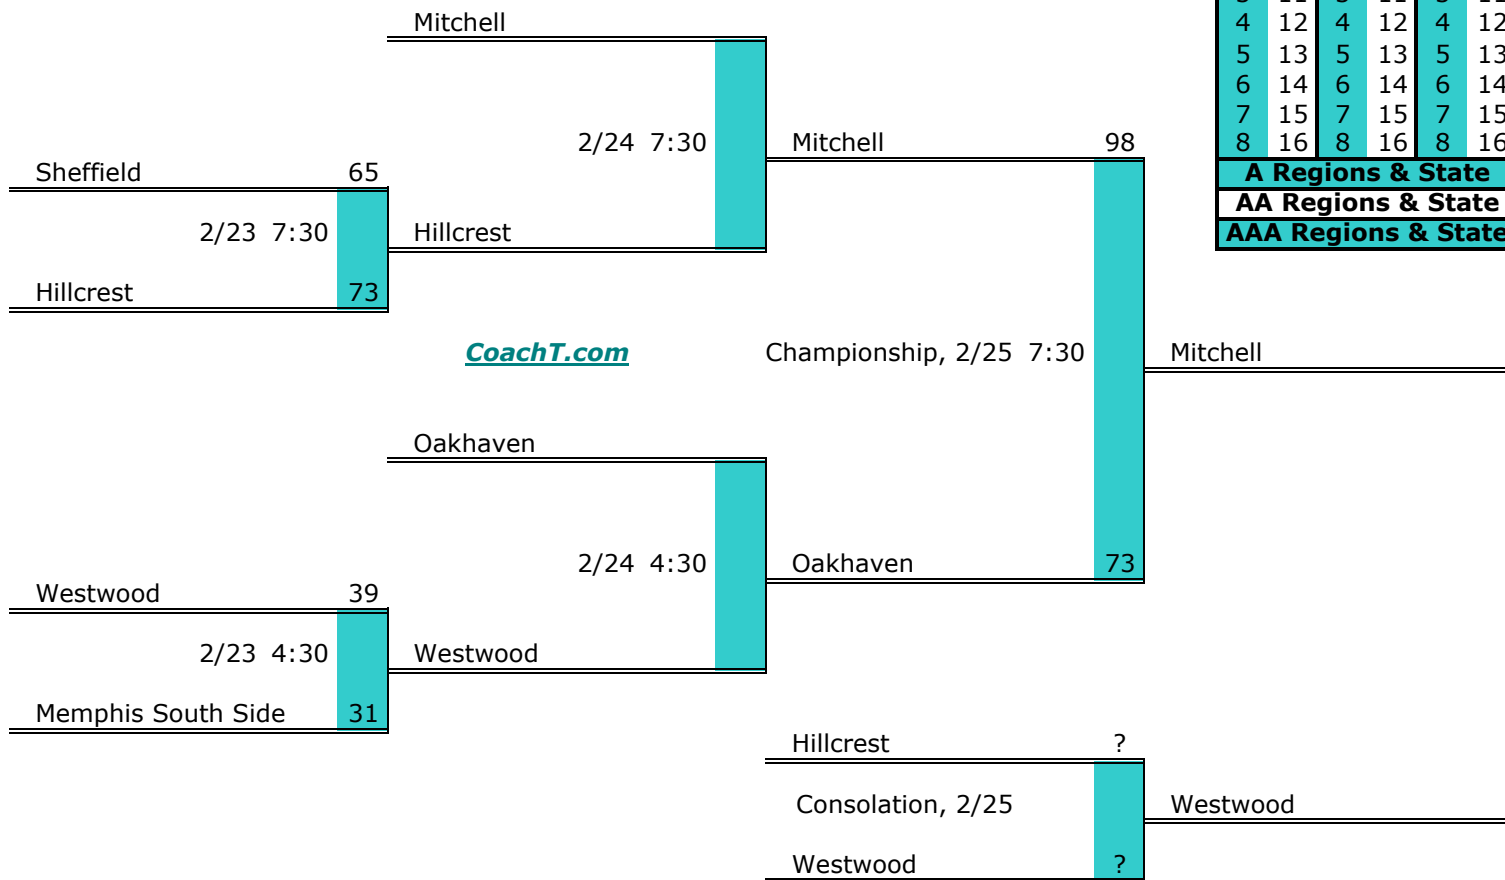

**District 14 AA**

**Pre-Tourney Rank:**

1. Haywood
2. Fayette Ware
3. US of Jackson
4. Covington
5. Jackson North Side
6. Ripley

Districts					
A		AA		AAA	
1	9	1	9	1	9
2	10	2	10	2	10
3	11	3	11	3	11
4	12	4	12	4	12
5	13	5	13	5	13
6	14	6	14	6	14
7	15	7	15	7	15
8	16	8	16	8	16
<b>A Regions &amp; State</b>					
<b>AA Regions &amp; State</b>					
<b>AAA Regions &amp; State</b>					

**District 14 AA Finish:**

1. Haywood
2. Fayette Ware
3. Covington
4. US of Jackson

**District 15 AA**

**Pre-Tourney Rank:**

1. G. W. Carver
2. BT Washington
3. Treadwell
4. Trezevant
5. Frayser

Districts					
A		AA		AAA	
1	9	1	9	1	9
2	10	2	10	2	10
3	11	3	11	3	11
4	12	4	12	4	12
5	13	5	13	5	13
6	14	6	14	6	14
7	15	7	15	7	15
8	16	8	16	8	16
<b>A Regions &amp; State</b>					
<b>AA Regions &amp; State</b>					
<b>AAA Regions &amp; State</b>					

**District 15 AA Finish:**

1. G. W. Carver
2. BT Washington
3. Trezevant
4. Treadwell

**District 16 AA**

**Pre-Tourney Rank:**

1. Mitchell
2. Oakhaven
3. Westwood
4. Sheffield
5. Hillcrest
6. Memphis South Side