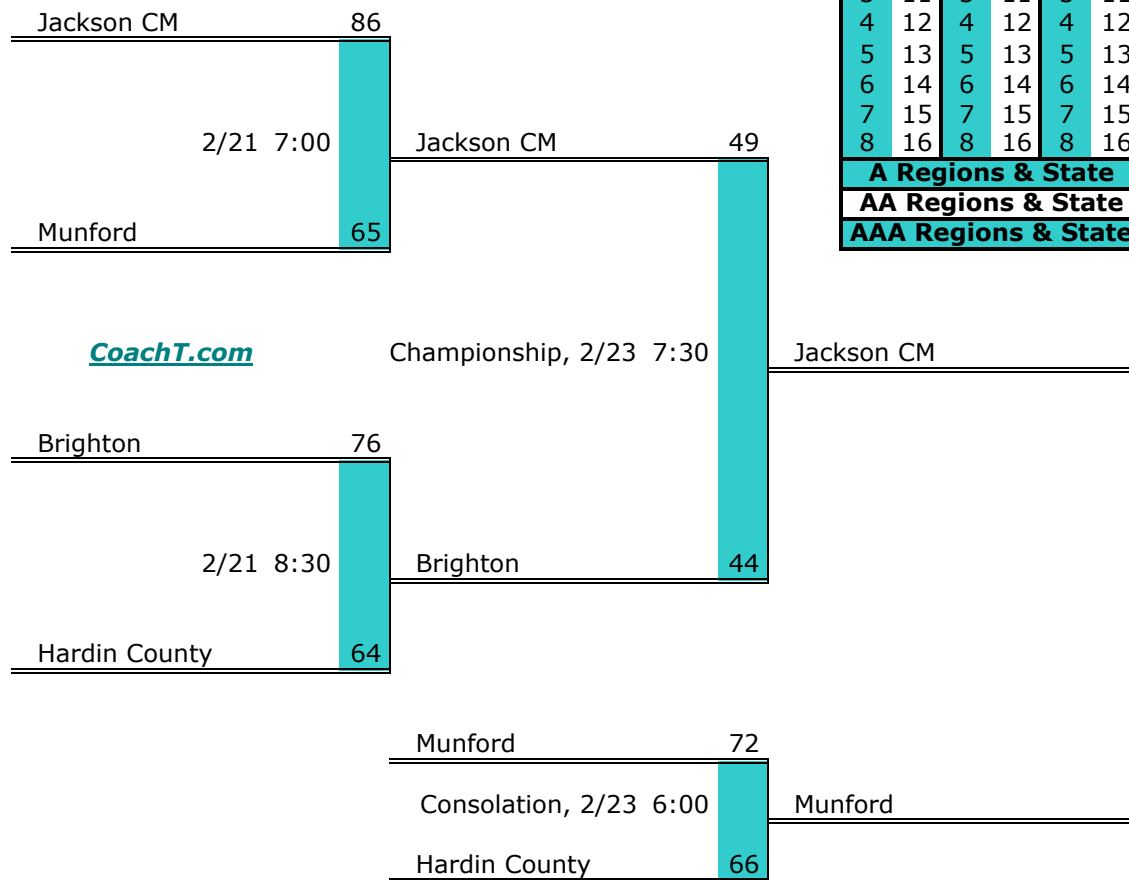

District 13 AAA

Pre-Tourney Rank:

1. Jackson CM
2. Brighton
3. Hardin County
4. Munford

District 13 AAA Finish:

1. Jackson CM
2. Brighton
3. Munford
4. Hardin County

Districts					
A		AA		AAA	
1	9	1	9	1	9
2	10	2	10	2	10
3	11	3	11	3	11
4	12	4	12	4	12
5	13	5	13	5	13
6	14	6	14	6	14
7	15	7	15	7	15
8	16	8	16	8	16
A Regions & State					
AA Regions & State					
AAA Regions & State