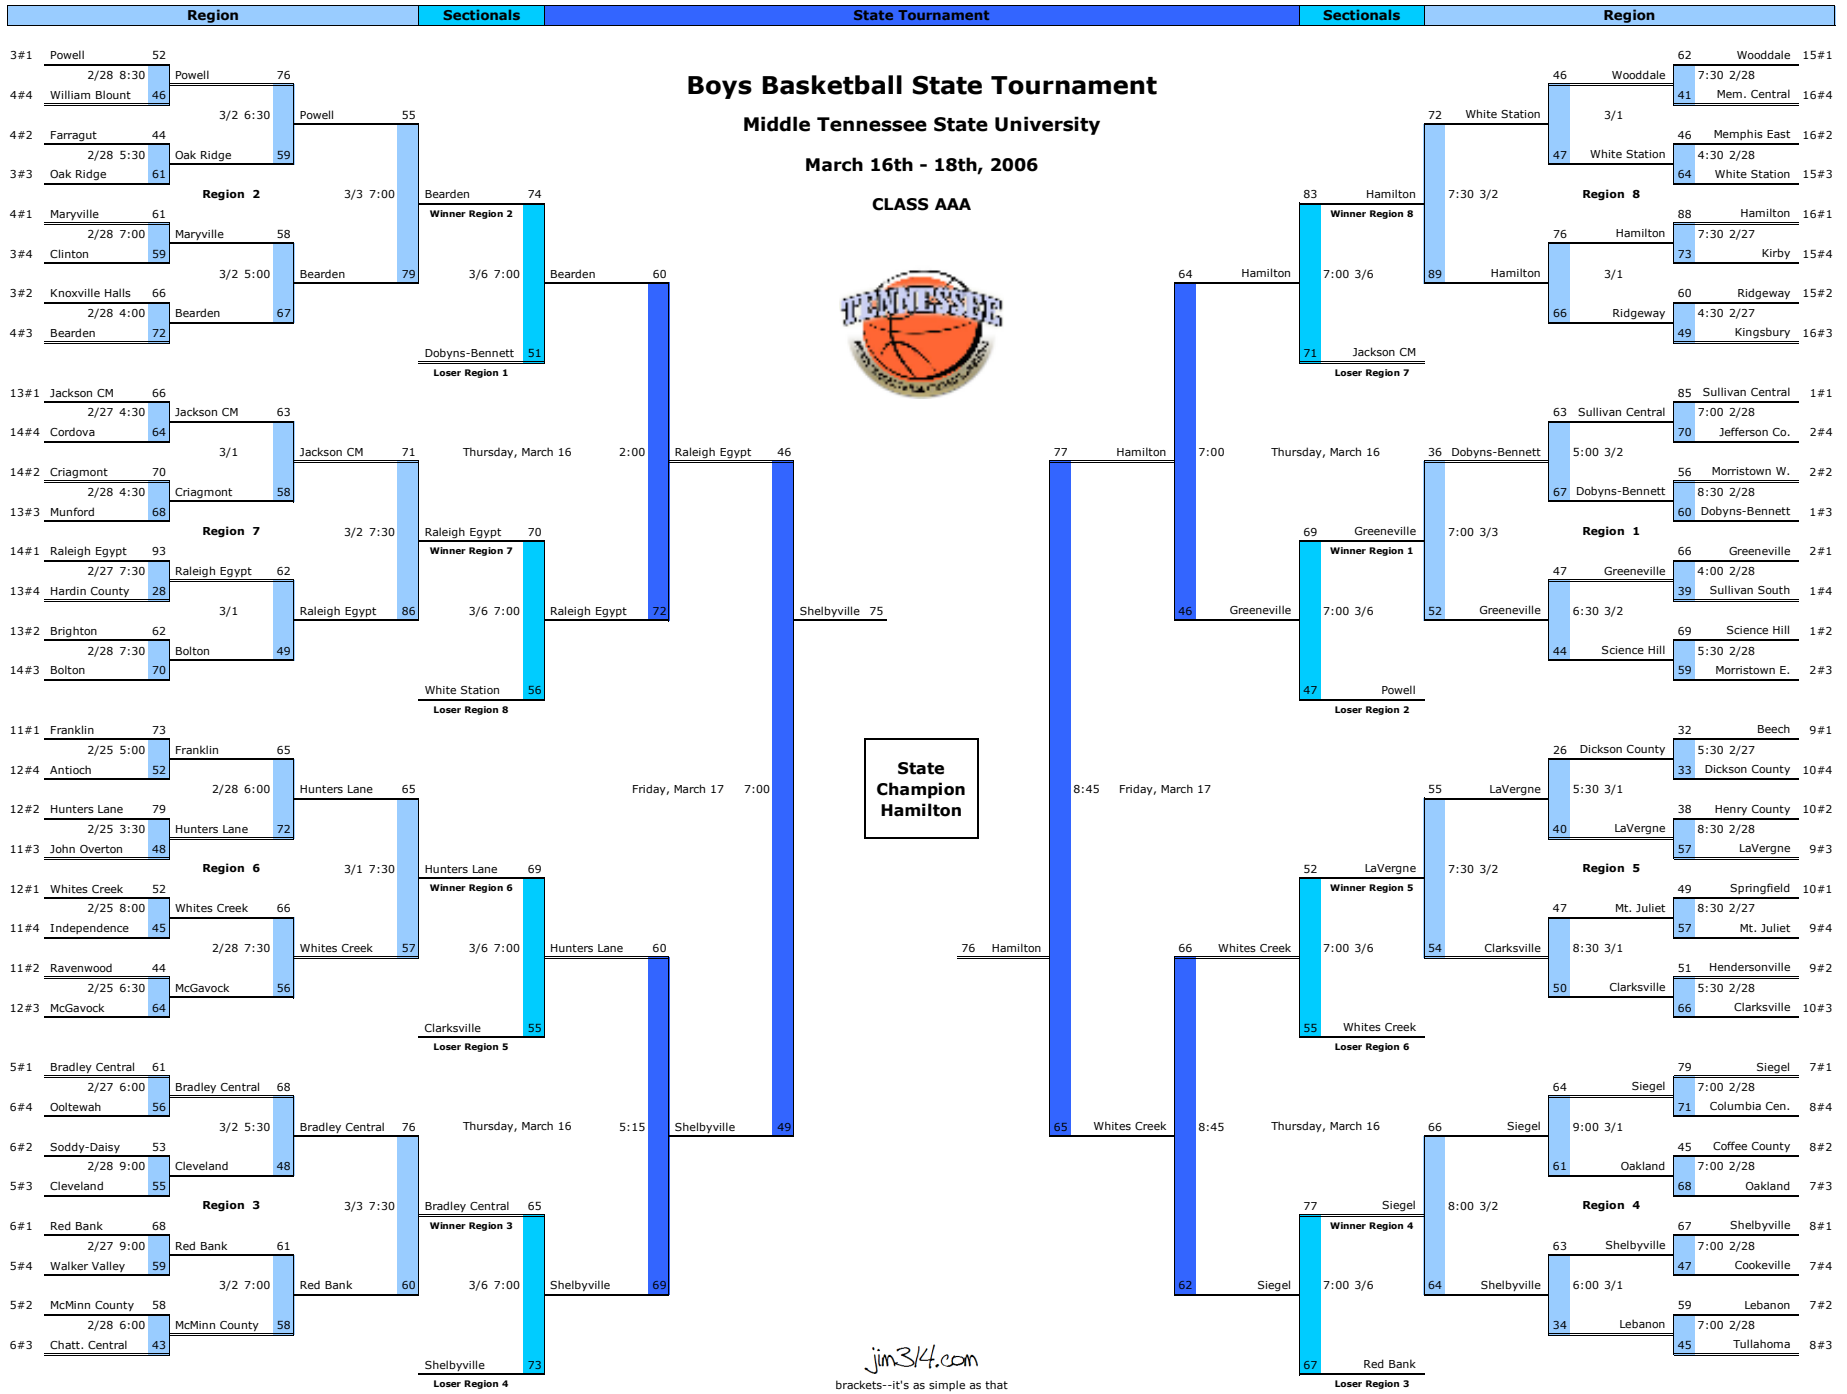

D2 East Region	Region Semifinals	Region Finals

		1	McCallie	59
	2	Knoxville Webb	36	Championship, 2/24 7:30
3	Baylor	75	2/23 7:30	Knoxville Webb
	2/21 7:30	Baylor	27	53
4	King's Academy	42		McCallie