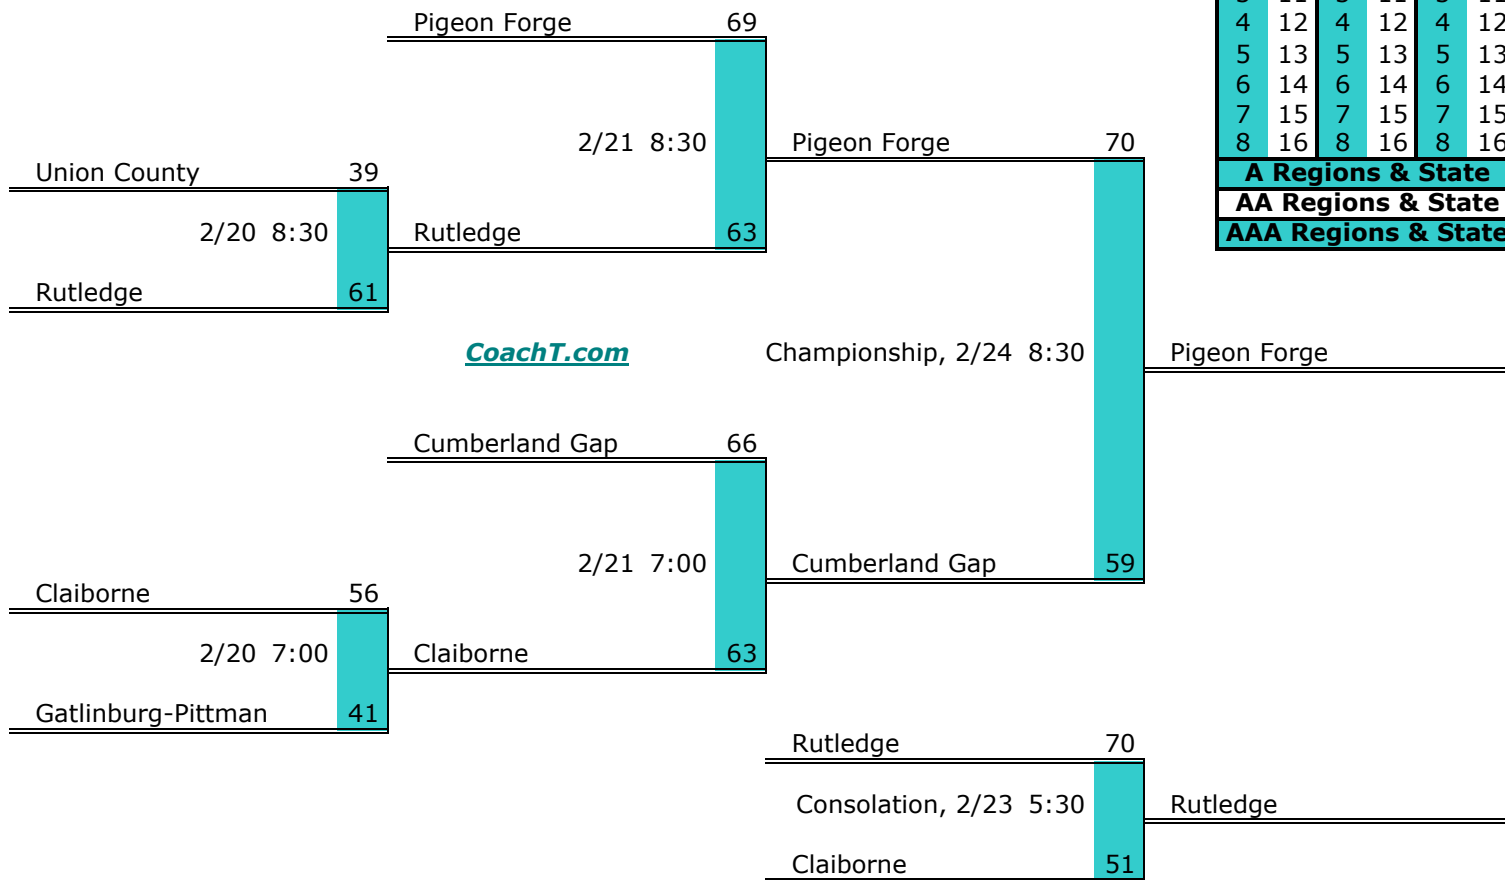

**District 1 AA Finish:**

1. Happy Valley
2. Unicoi County
3. South Greene
4. Elizabethton

Districts					
A		AA		AAA	
1	9	1	9	1	9
2	10	2	10	2	10
3	11	3	11	3	11
4	12	4	12	4	12
5	13	5	13	5	13
6	14	6	14	6	14
7	15	7	15	7	15
8	16	8	16	8	16
<b>A Regions &amp; State</b>					
<b>AA Regions &amp; State</b>					
<b>AAA Regions &amp; State</b>					

**District 2 AA**

**Pre-Tourney Rank:**

1. Pigeon Forge
2. Cumberland Gap
3. Claiborne
4. Union County
5. Rutledge
6. Gatlinburg-Pittman

Districts					
A		AA		AAA	
1	9	1	9	1	9
2	10	2	10	2	10
3	11	3	11	3	11
4	12	4	12	4	12
5	13	5	13	5	13
6	14	6	14	6	14
7	15	7	15	7	15
8	16	8	16	8	16
<b>A Regions &amp; State</b>					
<b>AA Regions &amp; State</b>					
<b>AAA Regions &amp; State</b>					