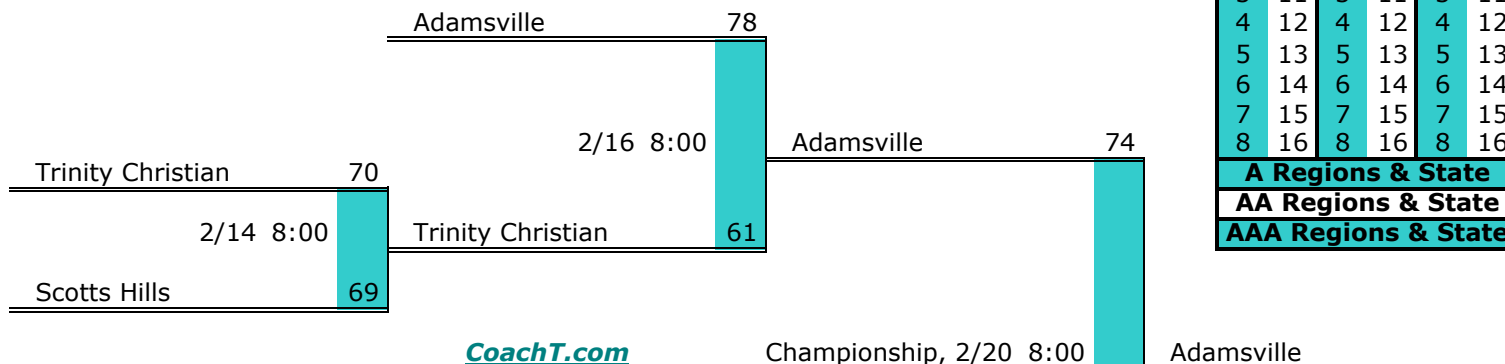

District 15 A

Pre-Tourney Rank:

1. Adamsville
2. Jackson Christ.
3. Madison Magnet
4. Trinity Christian
5. Scotts Hills
6. Decatur Co. Riverside