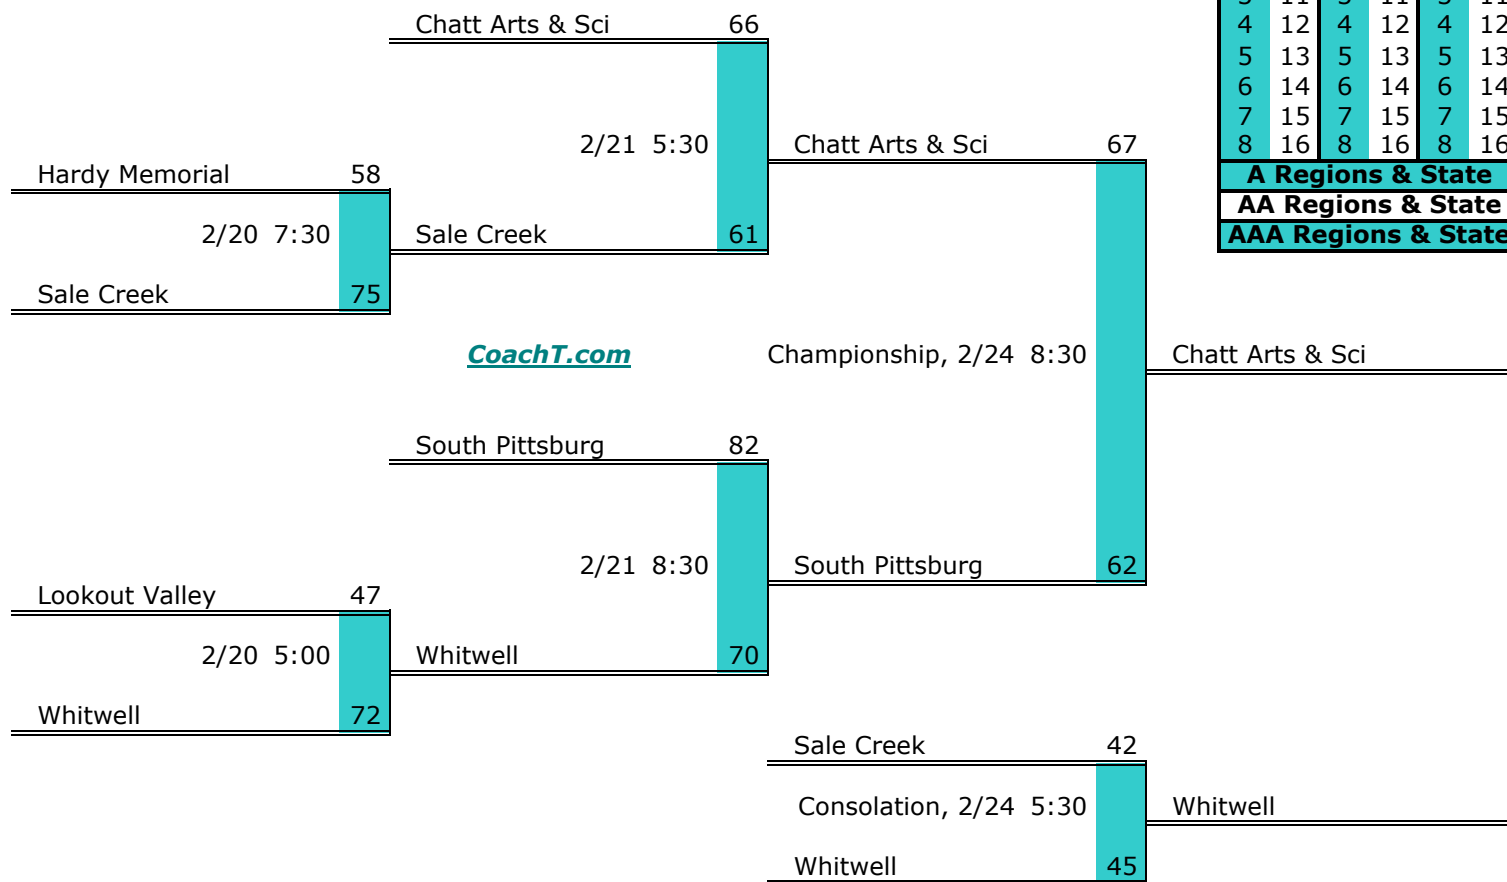

**District 5 A Finish:**

1. Temple
2. Grace Baptist
3. Copper Basin
4. Silverdale Baptist

Districts					
A		AA		AAA	
1	9	1	9	1	9
2	10	2	10	2	10
3	11	3	11	3	11
4	12	4	12	4	12
5	13	5	13	5	13
6	14	6	14	6	14
7	15	7	15	7	15
8	16	8	16	8	16
<b>A Regions &amp; State</b>					
<b>AA Regions &amp; State</b>					
<b>AAA Regions &amp; State</b>					

**District 6 A**

**Pre-Tourney Rank:**

1. Chatt Arts & Sci
2. South Pittsburg
3. Lookout Valley
4. Hardy Memorial
5. Sale Creek
6. Whitwell

Districts					
A		AA		AAA	
1	9	1	9	1	9
2	10	2	10	2	10
3	11	3	11	3	11
4	12	4	12	4	12
5	13	5	13	5	13
6	14	6	14	6	14
7	15	7	15	7	15
8	16	8	16	8	16
<b>A Regions &amp; State</b>					
<b>AA Regions &amp; State</b>					
<b>AAA Regions &amp; State</b>					