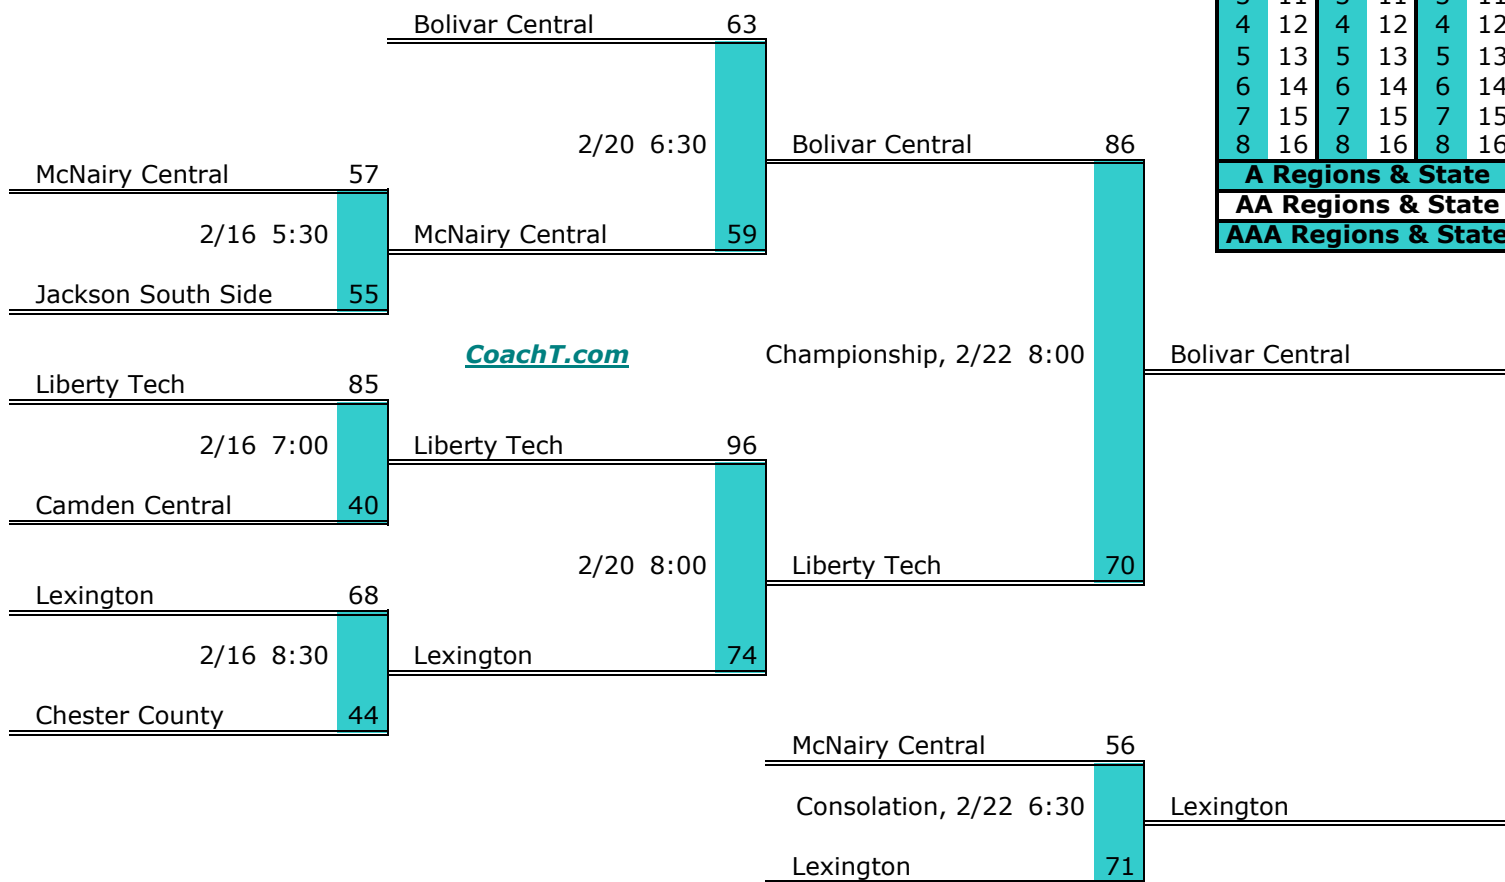

**District 11 AA Finish:**

1. Harpeth
2. Sycamore
3. Cheatham Co.
4. Stewart County

Districts					
A		AA		AAA	
1	9	1	9	1	9
2	10	2	10	2	10
3	11	3	11	3	11
4	12	4	12	4	12
5	13	5	13	5	13
6	14	6	14	6	14
7	15	7	15	7	15
8	16	8	16	8	16
<b>A Regions &amp; State</b>					
<b>AA Regions &amp; State</b>					
<b>AAA Regions &amp; State</b>					

**District 12 AA**

**Pre-Tourney Rank:**

1. Bolivar Central
2. Liberty Tech
3. Lexington
4. McNairy Central
5. Jackson South Side
6. Chester County
7. Camden Central

**District 12 AA Finish:**

1. Bolivar Central
2. Liberty Tech
3. Lexington
4. McNairy Central