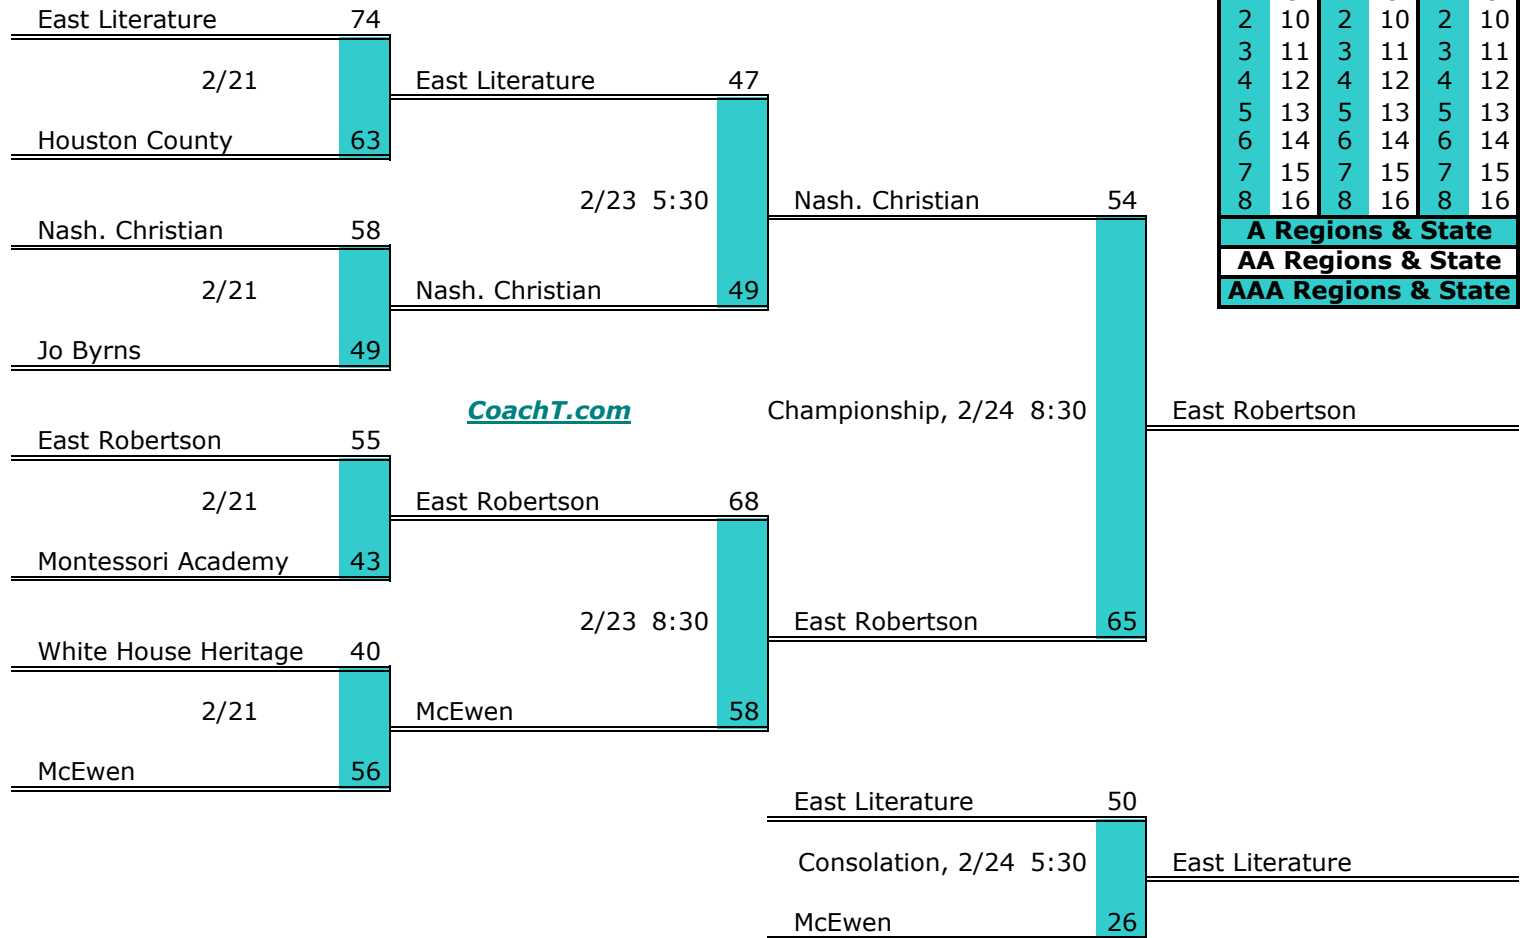

District 10 A

Pre-Tourney Rank:

1. East Literature
2. East Robertson
3. White House Heritage
4. Nash. Christian
5. Jo Byrns
6. McEwen
7. Montessori Academy
8. Houston County

District 10 A Finish:

1. East Robertson
2. Nash. Christian
3. East Literature
4. McEwen

Districts					
A		AA		AAA	
1	9	1	9	1	9
2	10	2	10	2	10
3	11	3	11	3	11
4	12	4	12	4	12
5	13	5	13	5	13
6	14	6	14	6	14
7	15	7	15	7	15
8	16	8	16	8	16
A Regions & State					
AA Regions & State					
AAA Regions & State