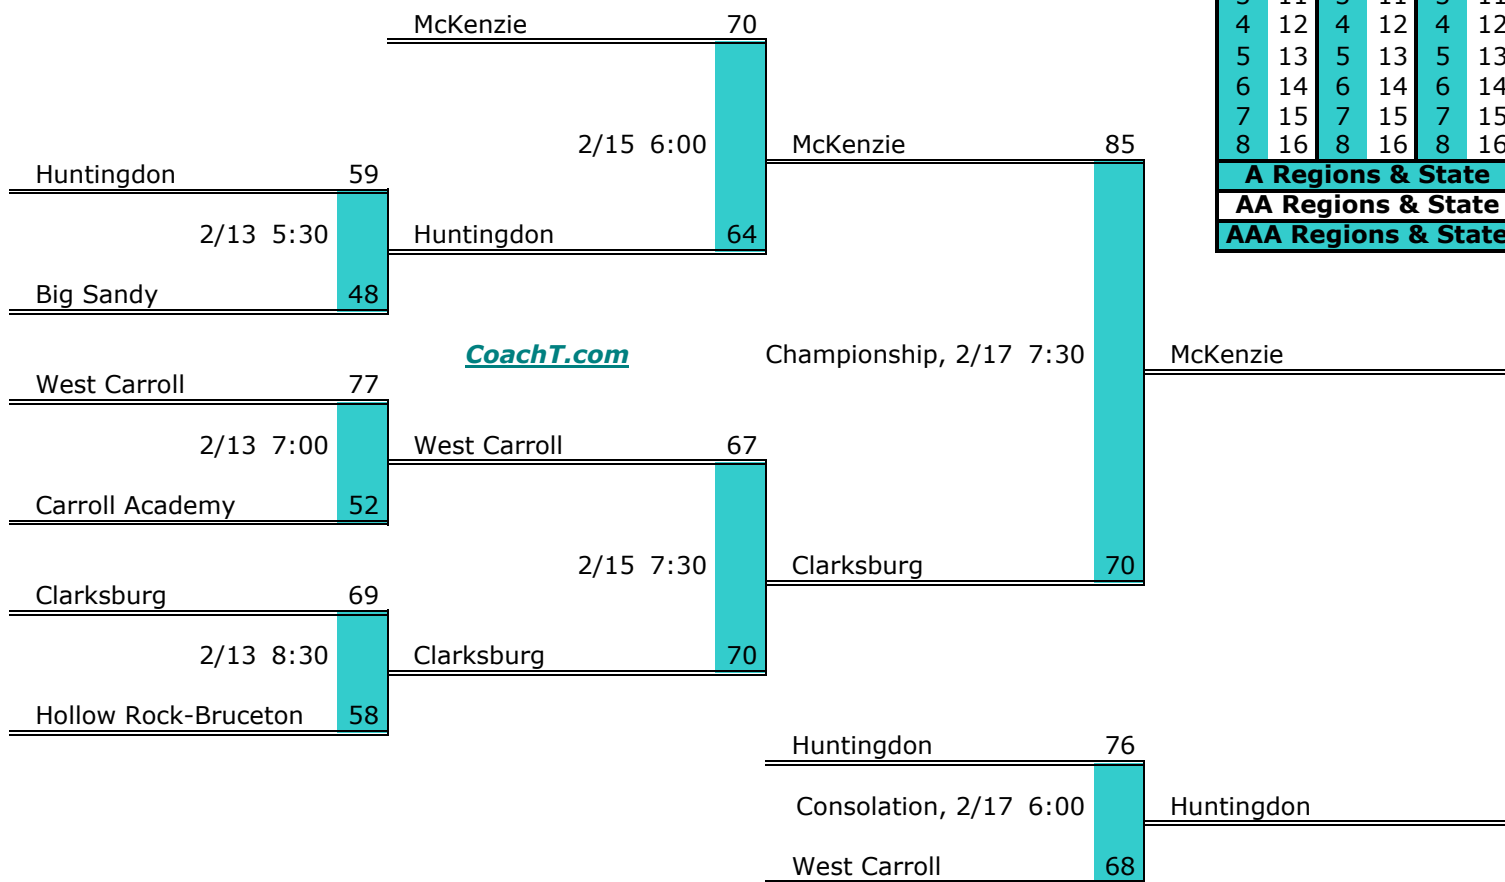

District 13 A

Pre-Tourney Rank:

1. McKenzie
2. West Carroll
3. Clarksburg
4. Huntingdon
5. Big Sandy
6. Hollow Rock-Bruceton
7. Carroll Academy

District 13 A Finish:

1. McKenzie
2. Clarksburg
3. Huntingdon
4. West Carroll

Districts					
A		AA		AAA	
1	9	1	9	1	9
2	10	2	10	2	10
3	11	3	11	3	11
4	12	4	12	4	12
5	13	5	13	5	13
6	14	6	14	6	14
7	15	7	15	7	15
8	16	8	16	8	16
A Regions & State					
AA Regions & State					
AAA Regions & State