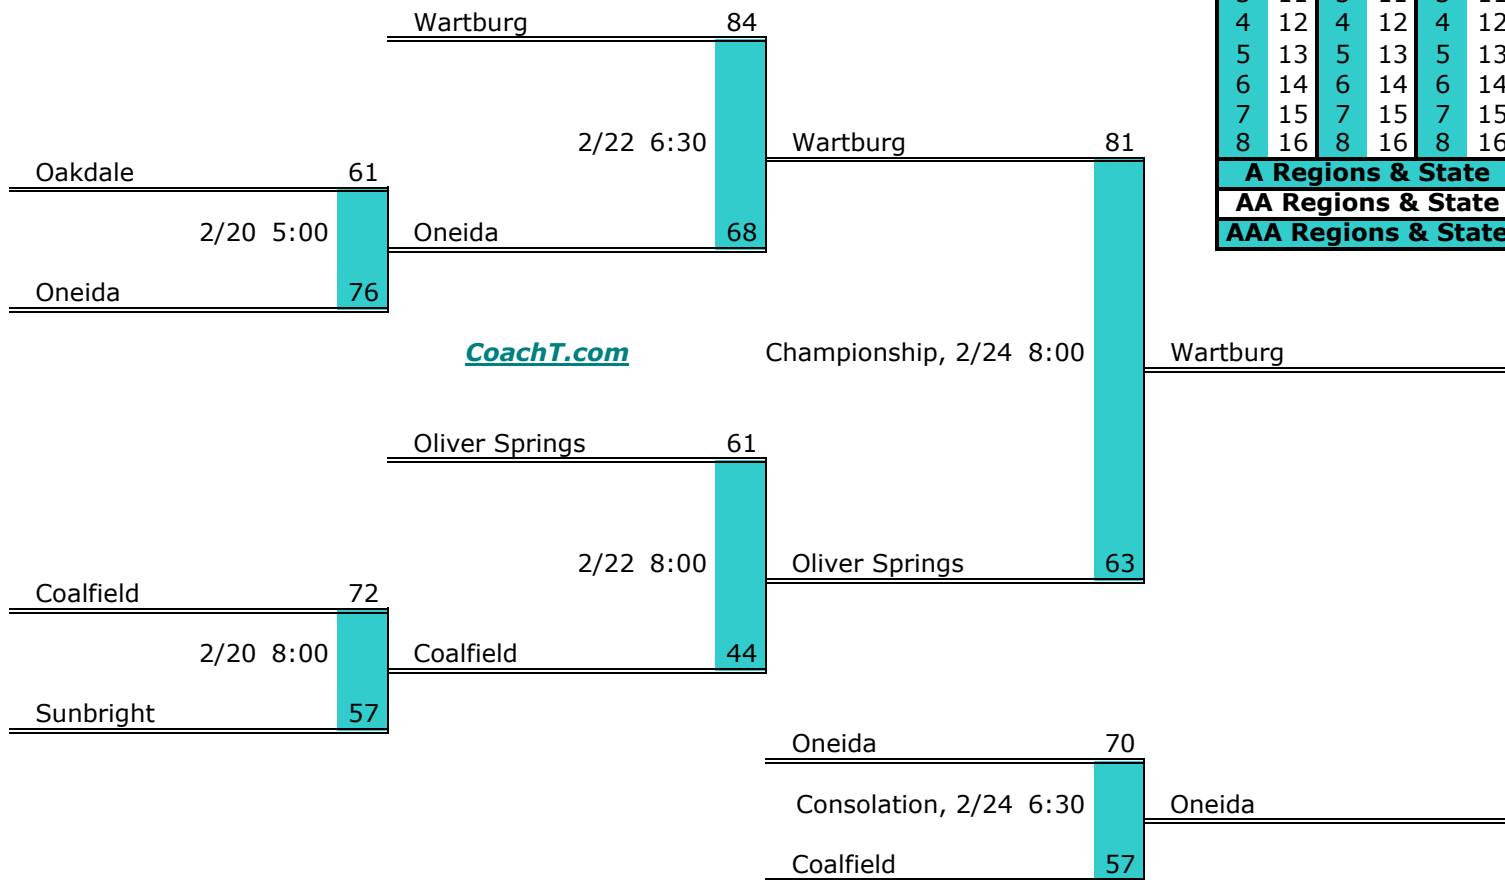

District 4 A

Pre-Tourney Rank:

1. Wartburg
2. Oliver Springs
3. Coalfield
4. Oakdale
5. Oneida
6. Sunbright

Districts					
A		AA		AAA	
1	9	1	9	1	9
2	10	2	10	2	10
3	11	3	11	3	11
4	12	4	12	4	12
5	13	5	13	5	13
6	14	6	14	6	14
7	15	7	15	7	15
8	16	8	16	8	16
A Regions & State					
AA Regions & State					
AAA Regions & State					

District 4 A Finish:

1. Wartburg
2. Oliver Springs
3. Oneida
4. Coalfield