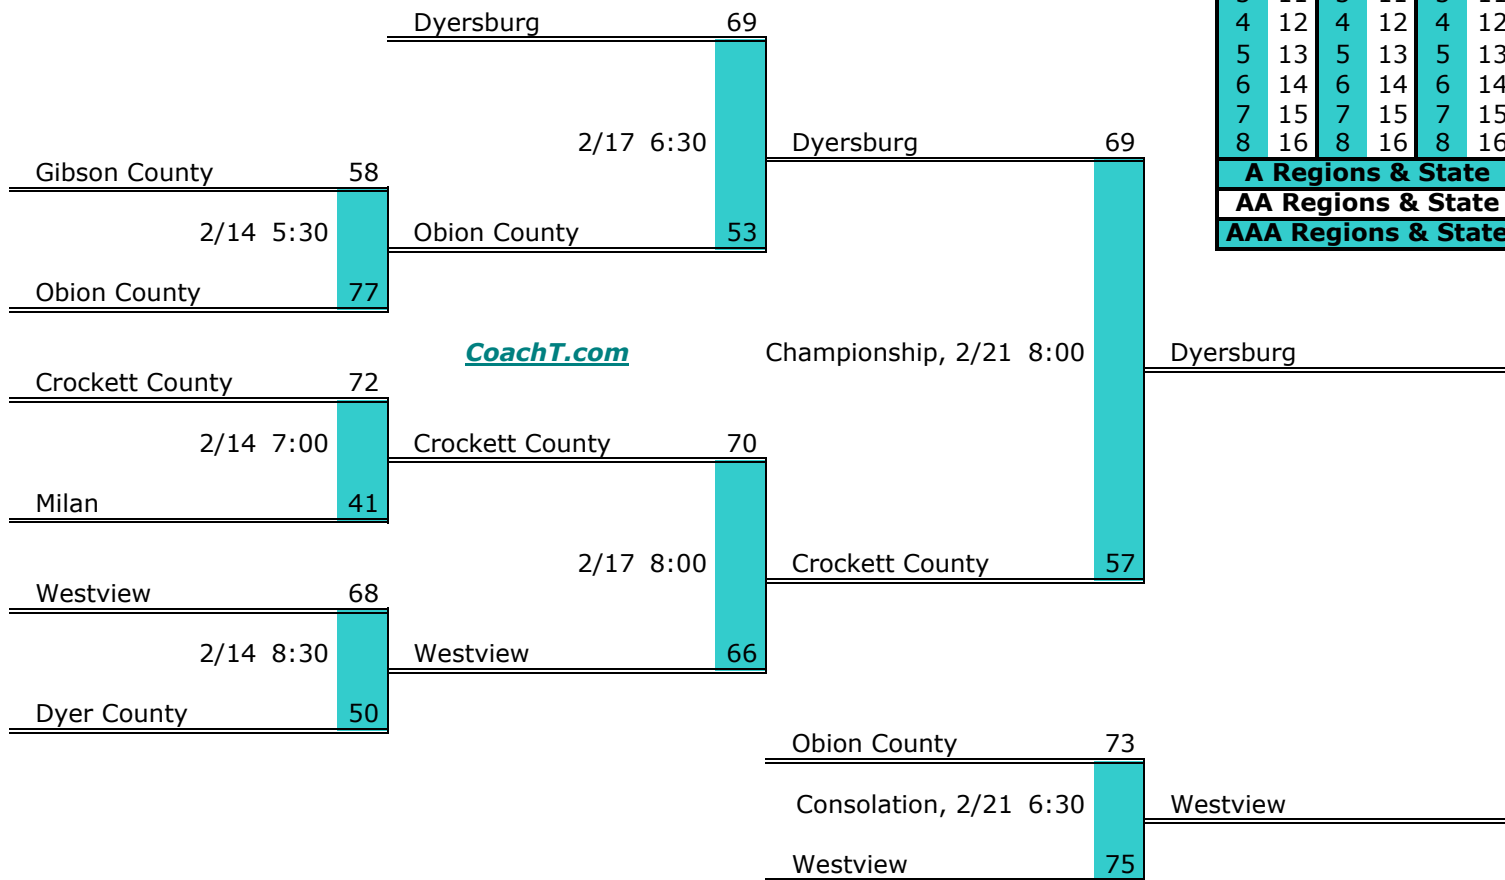

Districts					
A		AA		AAA	
1	9	1	9	1	9
2	10	2	10	2	10
3	11	3	11	3	11
4	12	4	12	4	12
5	13	5	13	5	13
6	14	6	14	6	14
7	15	7	15	7	15
8	16	8	16	8	16
<b>A Regions &amp; State</b>					
<b>AA Regions &amp; State</b>					
<b>AAA Regions &amp; State</b>					

**District 13 AA**

**Pre-Tourney Rank:**

1. Dyersburg
2. Crockett County
3. Westview
4. Gibson County
5. Obion County
6. Dyer County
7. Milan

**District 13 AA Finish:**

1. Dyersburg
2. Crockett County
3. Westview
4. Obion County