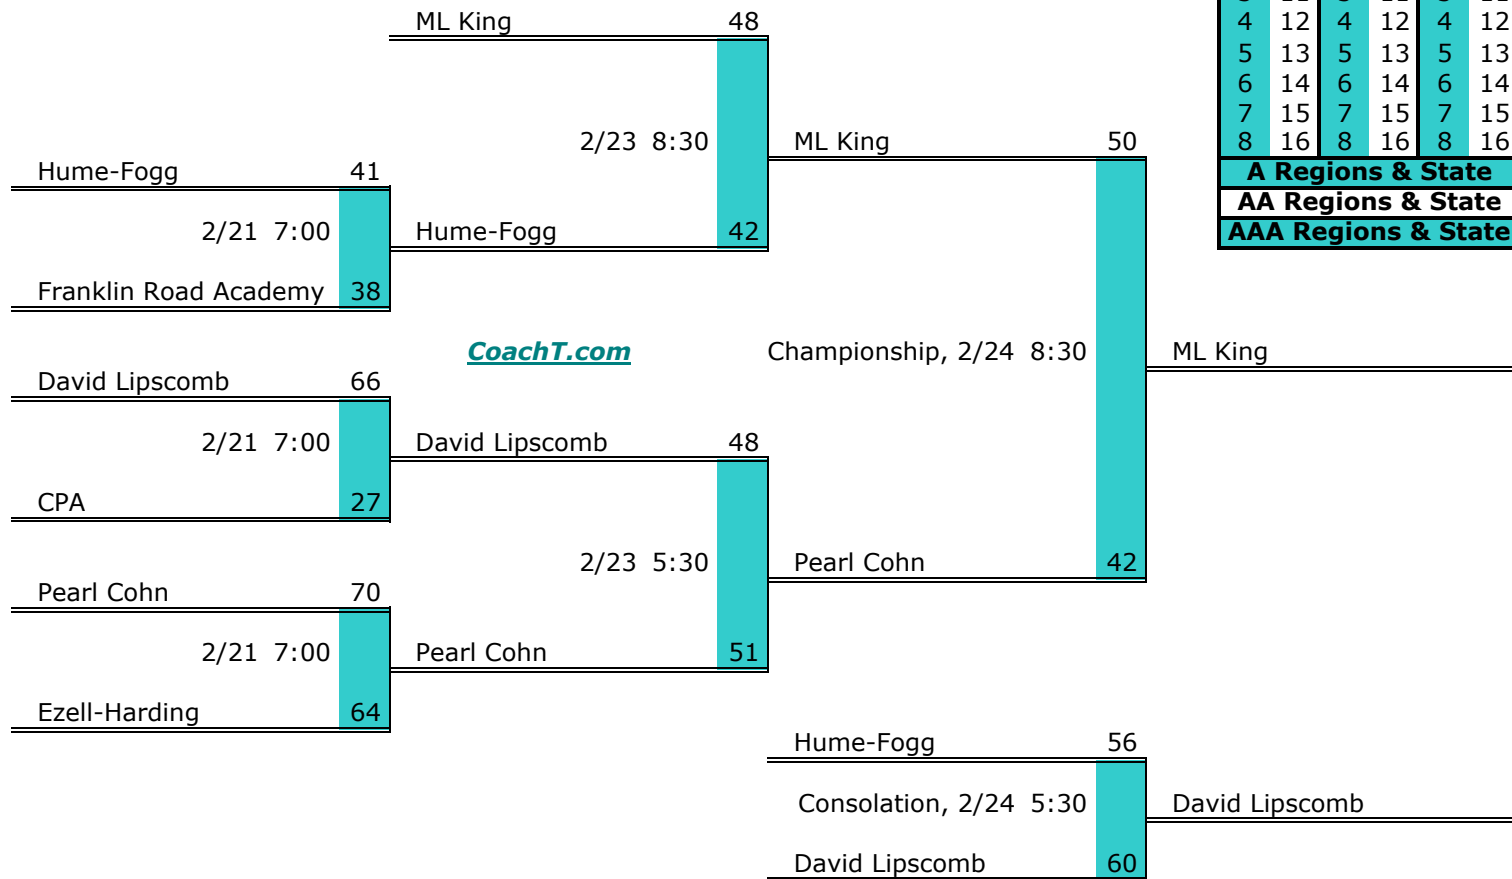

District 9 AA

Pre-Tourney Rank:

1. ML King
2. David Lipscomb
3. Pearl Cohn
4. Hume-Fogg
5. Franklin Road Academy
6. Ezell-Harding
7. CPA

Districts					
A		AA		AAA	
1	9	1	9	1	9
2	10	2	10	2	10
3	11	3	11	3	11
4	12	4	12	4	12
5	13	5	13	5	13
6	14	6	14	6	14
7	15	7	15	7	15
8	16	8	16	8	16
A Regions & State					
AA Regions & State					
AAA Regions & State					

District 9 AA Finish:

1. ML King
2. Pearl Cohn
3. David Lipscomb
4. Hume-Fogg