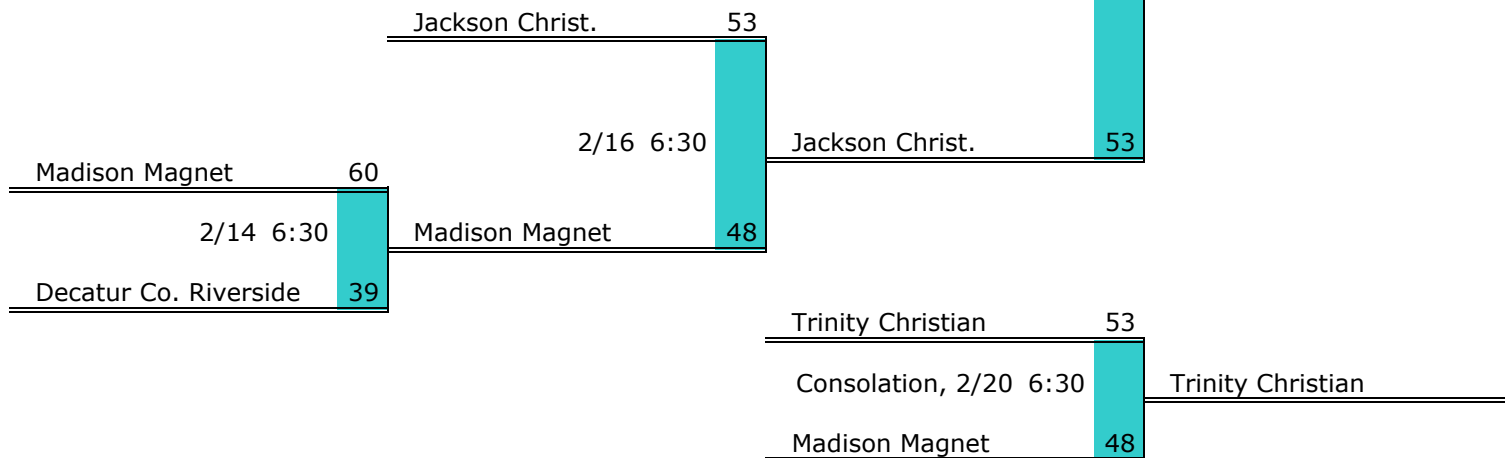

District 15 A Finish:

1. Adamsville
2. Jackson Christ.
3. Trinity Christian
4. Madison Magnet