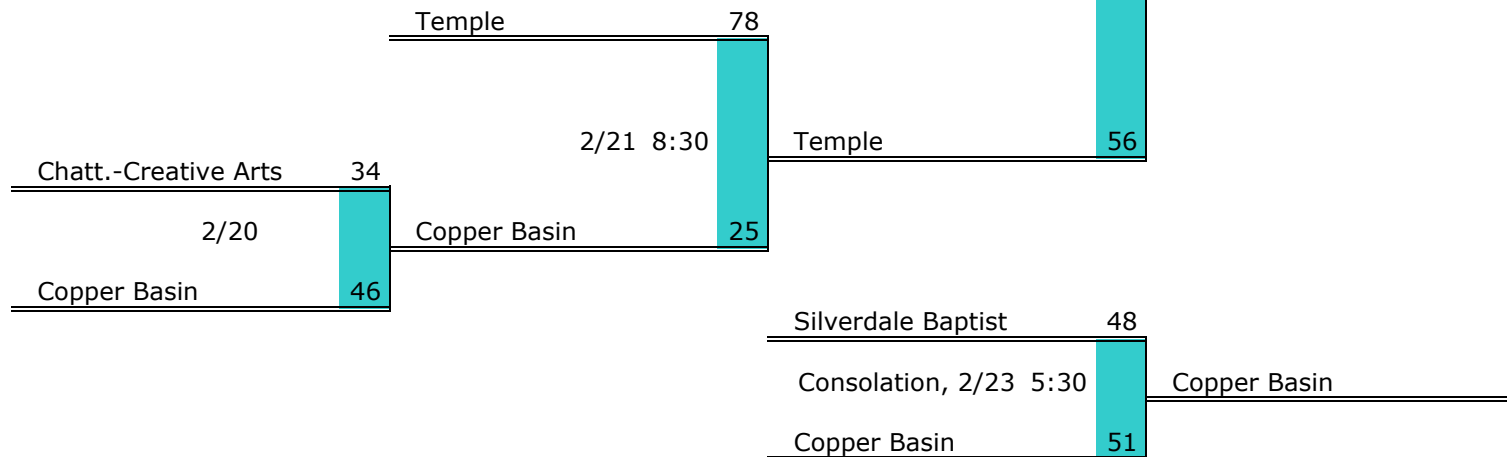

District 5 A Finish:

1. Temple
2. Grace Baptist
3. Copper Basin
4. Silverdale Baptist

Districts					
A		AA		AAA	
1	9	1	9	1	9
2	10	2	10	2	10
3	11	3	11	3	11
4	12	4	12	4	12
5	13	5	13	5	13
6	14	6	14	6	14
7	15	7	15	7	15
8	16	8	16	8	16
A Regions & State					
AA Regions & State					
AAA Regions & State