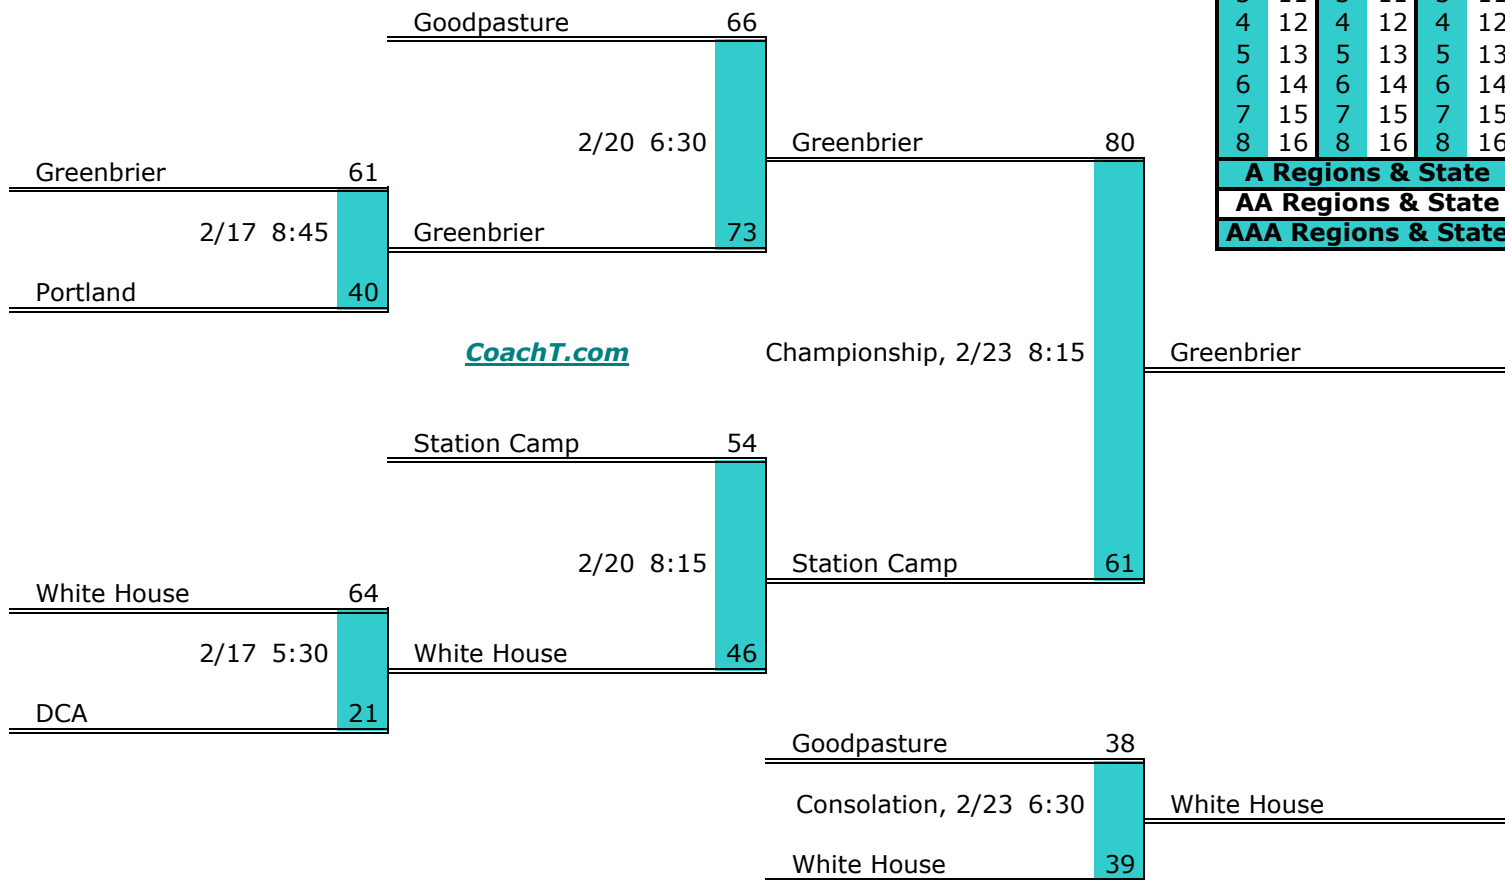

District 8 AA

Pre-Tourney Rank:

1. Goodpasture
2. Station Camp
3. White House
4. Greenbrier
5. Portland
6. DCA

District 8 AA Finish:

1. Greenbrier
2. Station Camp
3. White House
4. Goodpasture