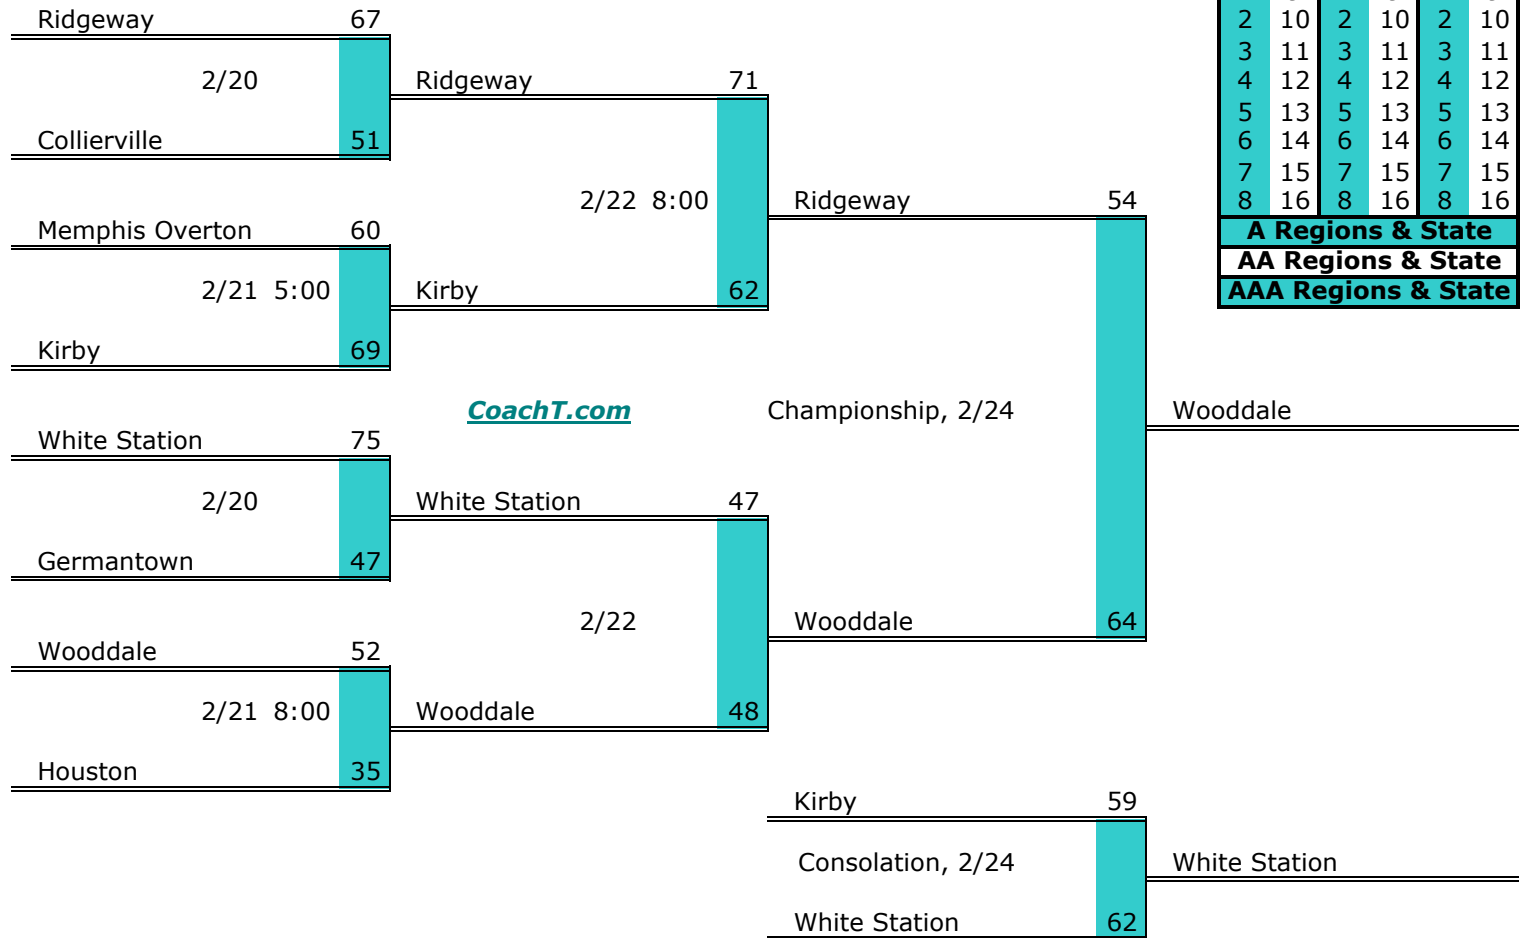

District 15 AAA

Pre-Tourney Rank:

1. Ridgeway
2. White Station
3. Wooddale
4. Memphis Overton
5. Kirby
6. Houston
7. Germantown
8. Collierville

District 15 AAA Finish:

1. Wooddale
2. Ridgeway
3. White Station
4. Kirby

Districts					
A		AA		AAA	
1	9	1	9	1	9
2	10	2	10	2	10
3	11	3	11	3	11
4	12	4	12	4	12
5	13	5	13	5	13
6	14	6	14	6	14
7	15	7	15	7	15
8	16	8	16	8	16
A Regions & State					
AA Regions & State					
AAA Regions & State