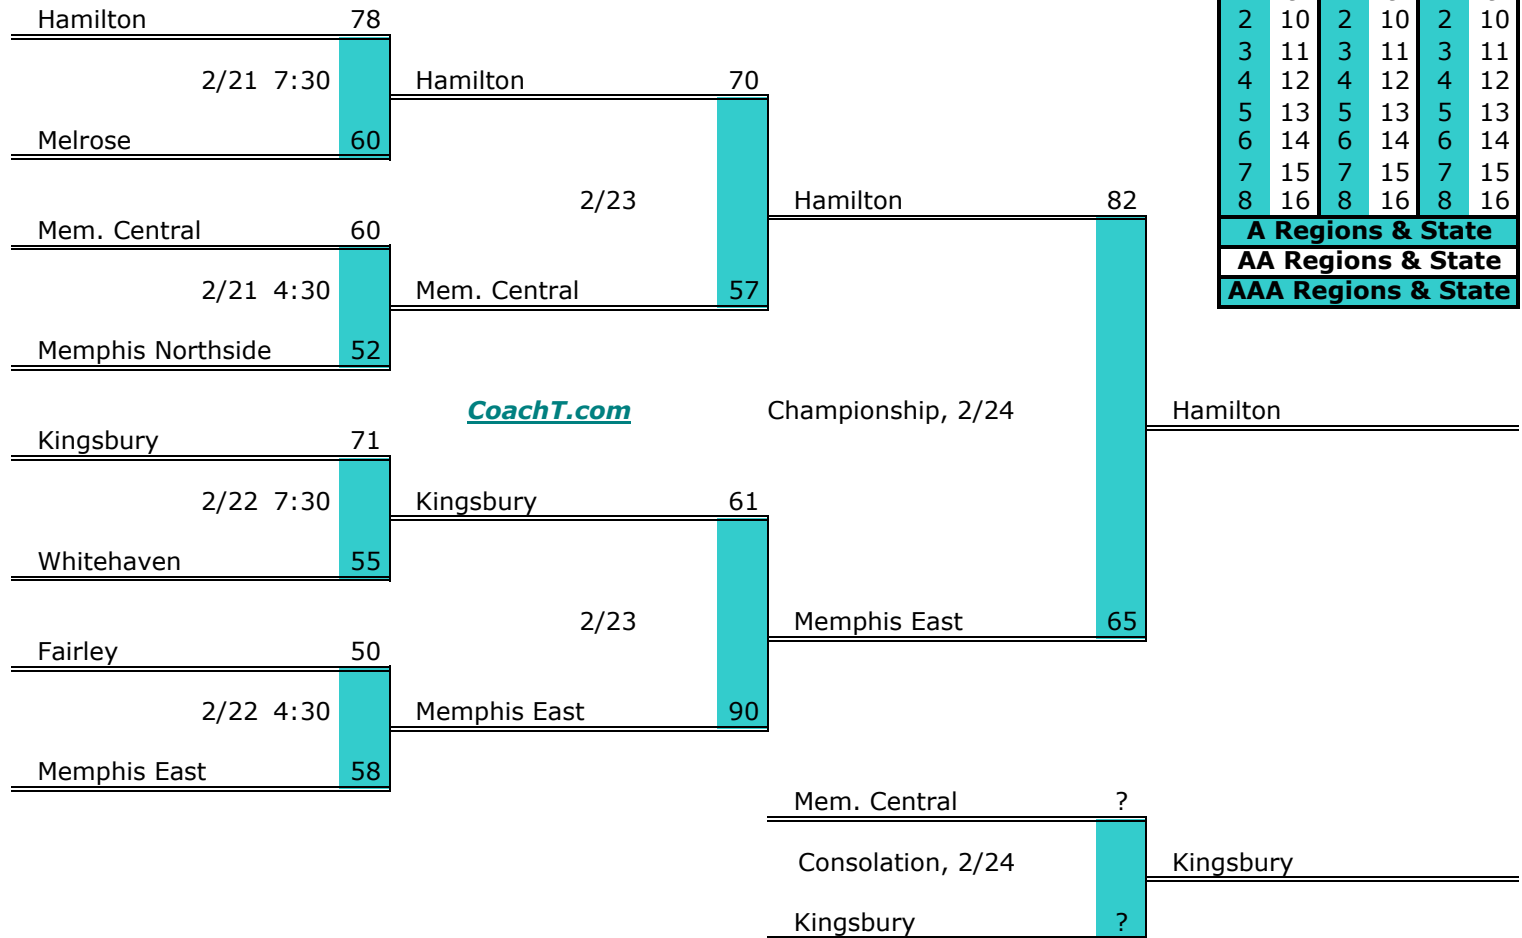

**District 14 AAA**

**Pre-Tourney Rank:**

1. Raleigh Egypt
2. Cordova
3. Criagmont
4. Barlett
5. Bolton
6. Millington

**District 15 AAA**

**Pre-Tourney Rank:**

1. Ridgeway
2. White Station
3. Wooddale
4. Memphis Overton
5. Kirby
6. Houston
7. Germantown
8. Collierville

**District 15 AAA Finish:**

1. Wooddale
2. Ridgeway
3. White Station
4. Kirby

Districts					
A		AA		AAA	
1	9	1	9	1	9
2	10	2	10	2	10
3	11	3	11	3	11
4	12	4	12	4	12
5	13	5	13	5	13
6	14	6	14	6	14
7	15	7	15	7	15
8	16	8	16	8	16
<b>A Regions &amp; State</b>					
<b>AA Regions &amp; State</b>					
<b>AAA Regions &amp; State</b>					

**District 16 AAA**

**Pre-Tourney Rank:**

1. Hamilton
2. Kingsbury
3. Fairley
4. Mem. Central
5. Memphis Northside
6. Memphis East
7. Whitehaven
8. Melrose

**District 16 AAA Finish:**

1. Hamilton
2. Memphis East
3. Kingsbury
4. Mem. Central