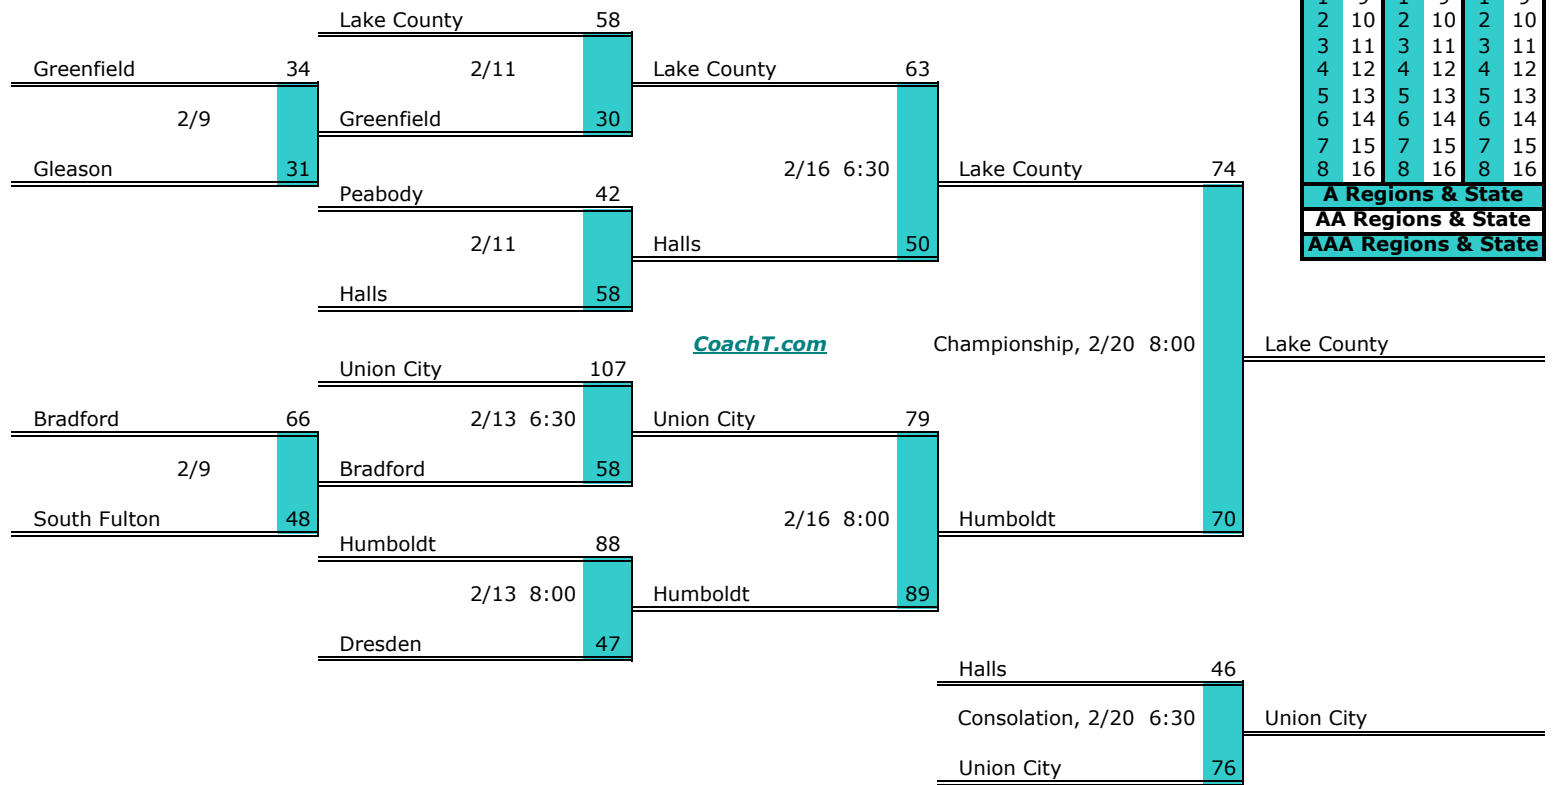

Districts					
A		AA		AAA	
1	9	1	9	1	9
2	10	2	10	2	10
3	11	3	11	3	11
4	12	4	12	4	12
5	13	5	13	5	13
6	14	6	14	6	14
7	15	7	15	7	15
8	16	8	16	8	16
<b>A Regions &amp; State</b>					
<b>AA Regions &amp; State</b>					
<b>AAA Regions &amp; State</b>					

**District 14 A**

**Pre-Tourney Rank:**

1. Lake County
2. Union City
3. Humboldt
4. Peabody
5. Halls
6. Dresden
7. Bradford
8. Greenfield
9. Gleason
10. South Fulton

**District 14 A Finish:**

1. Lake County
2. Humboldt
3. Union City
4. Halls