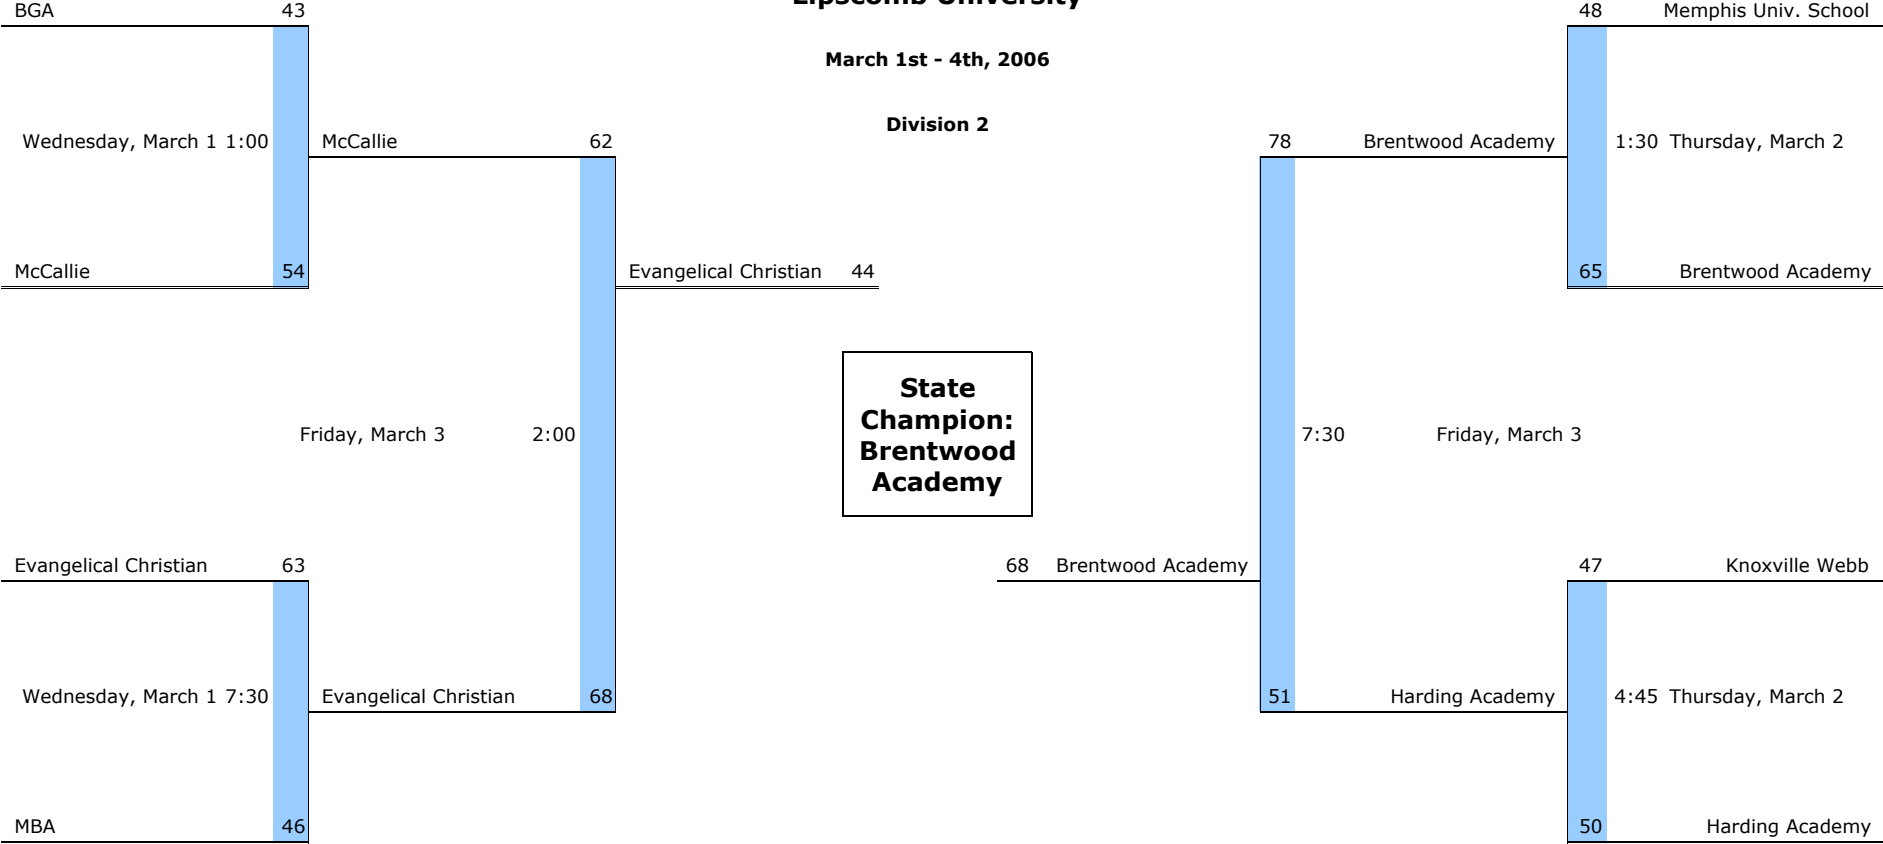

**State Tournament**

**Boys Basketball State Tournament**

**Lipscomb University**

March 1st - 4th, 2006

Division 2

**State  
Champion:  
Brentwood  
Academy**

D2 West Region	Region Quarterfinals	Region Semifinals	Region Finals
----------------	----------------------	-------------------	---------------

D2 West Region	Region Quarterfinals	Region Semifinals	Region Finals
----------------	----------------------	-------------------	---------------

D2 East Region	Region Semifinals	Region Finals
----------------	-------------------	---------------