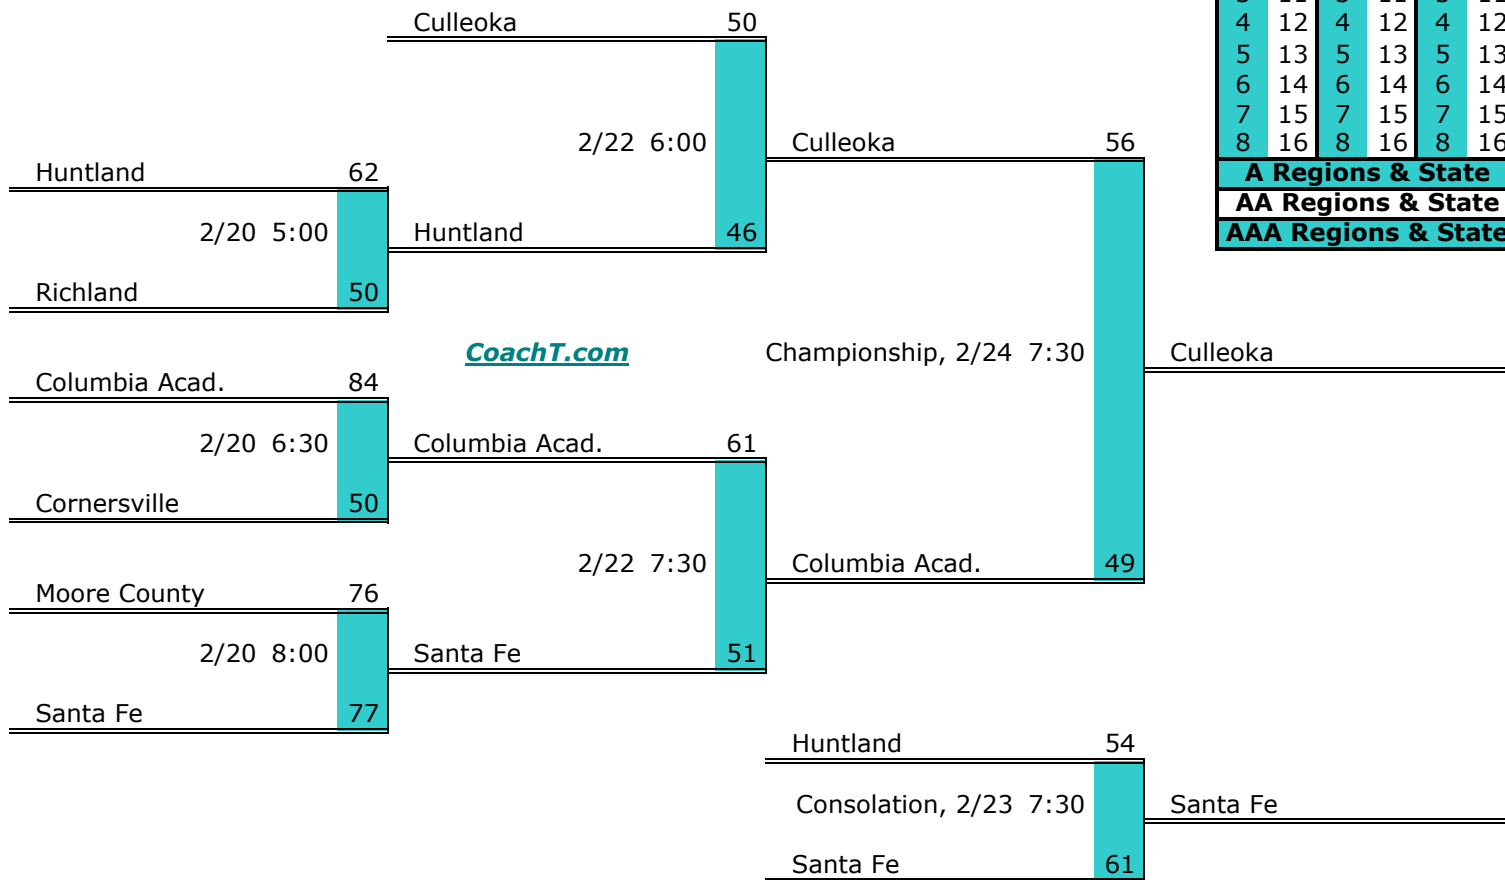

**District 9 A Finish:**

1. Eagleville
2. Forrest
3. Van Buren Co.
4. Cascade

**District 10 A**

**Pre-Tourney Rank:**

1. East Literature
2. East Robertson
3. White House Heritage
4. Nash. Christian
5. Jo Byrns
6. McEwen
7. Montessori Academy
8. Houston County

**District 10 A Finish:**

1. East Robertson
2. Nash. Christian
3. East Literature
4. McEwen

Districts					
A		AA		AAA	
1	9	1	9	1	9
2	10	2	10	2	10
3	11	3	11	3	11
4	12	4	12	4	12
5	13	5	13	5	13
6	14	6	14	6	14
7	15	7	15	7	15
8	16	8	16	8	16
<b>A Regions &amp; State</b>					
<b>AA Regions &amp; State</b>					
<b>AAA Regions &amp; State</b>					

**District 11 A**

**Pre-Tourney Rank:**

1. Culleoka
2. Columbia Acad.
3. Moore County
4. Huntland
5. Richland
6. Santa Fe
7. Cornersville

**District 11 A Finish:**

1. Culleoka
2. Columbia Acad.
3. Santa Fe
4. Huntland