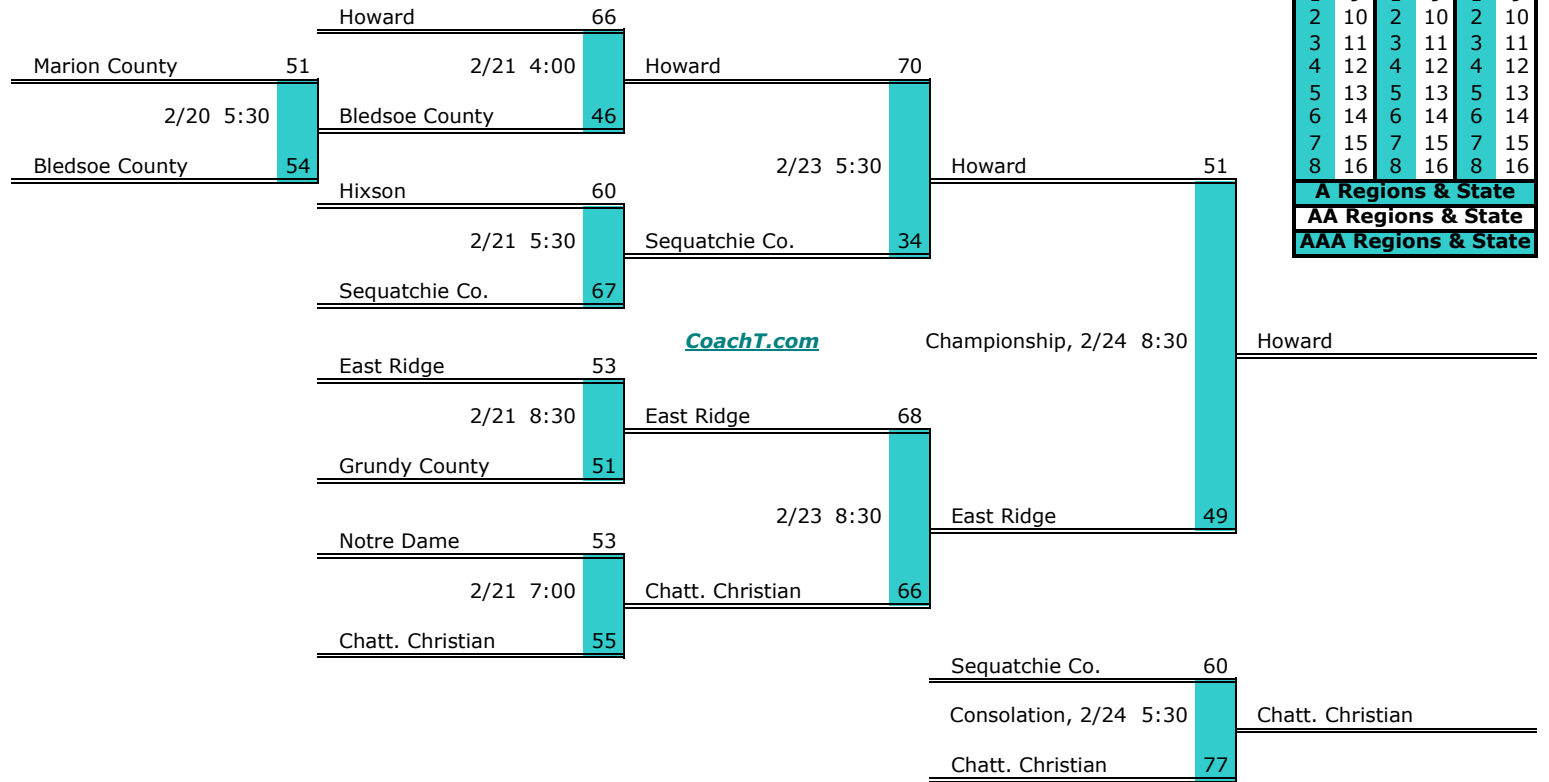

District 6 AA

Pre-Tourney Rank:

1. Howard
2. East Ridge
3. Notre Dame
4. Hixson
5. Sequatchie Co.
6. Chatt. Christian
7. Grundy County
8. Marion County
9. Bledsoe County

District 6 AA Finish:

1. Howard
2. East Ridge
3. Chatt. Christian
4. Sequatchie Co.

Districts					
A		AA		AAA	
1	9	1	9	1	9
2	10	2	10	2	10
3	11	3	11	3	11
4	12	4	12	4	12
5	13	5	13	5	13
6	14	6	14	6	14
7	15	7	15	7	15
8	16	8	16	8	16
A Regions & State					
AA Regions & State					
AAA Regions & State