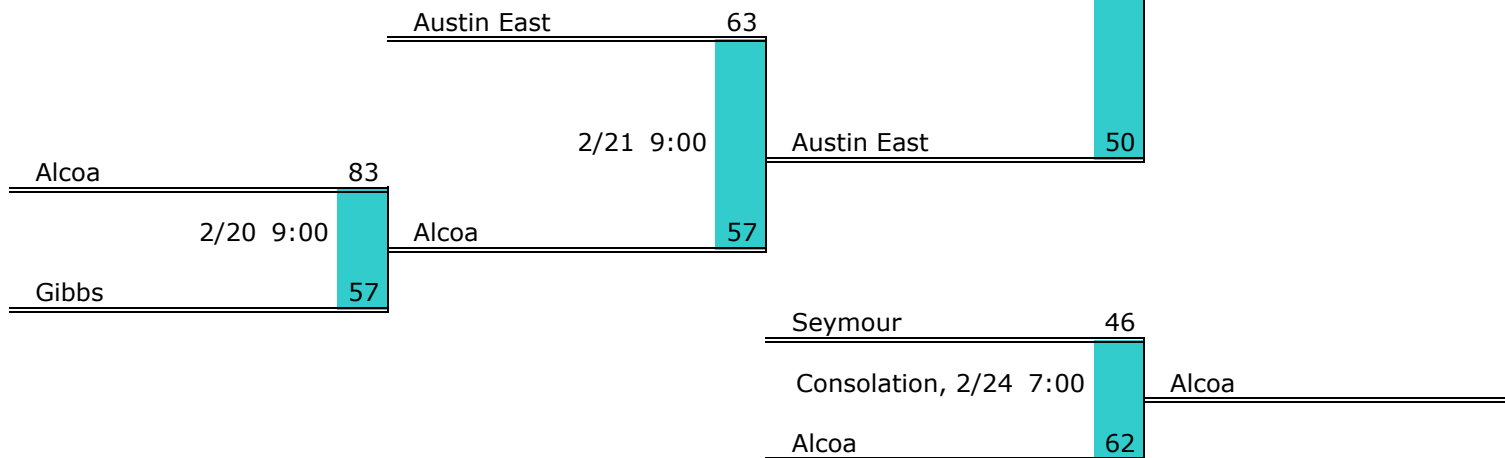

District 3 AA Finish:

1. Austin East
2. Fulton
3. Alcoa
4. Seymour