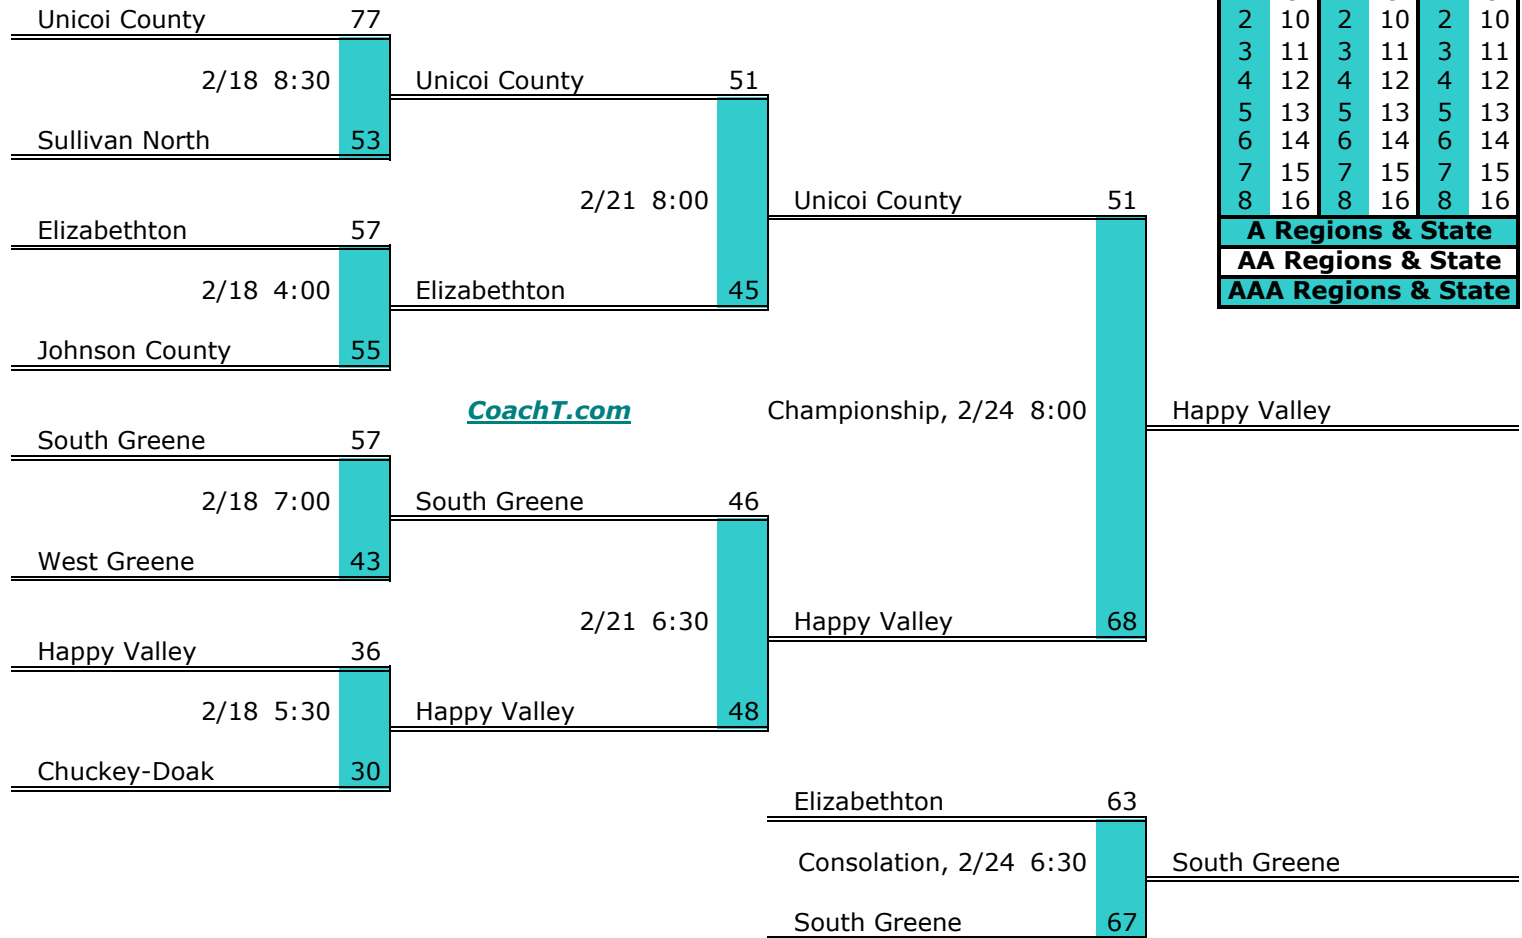

**District 16 A Finish:**

1. Middleton
2. Middle College
3. Manassas
4. Westside

**District 1 AA**

**Pre-Tourney Rank:**

1. Unicoi County
2. South Greene
3. Happy Valley
4. Elizabethton
5. Johnson County
6. Chuckey-Doak
7. West Greene
8. Sullivan North

**District 1 AA Finish:**

1. Happy Valley
2. Unicoi County
3. South Greene
4. Elizabethton

Districts					
A		AA		AAA	
1	9	1	9	1	9
2	10	2	10	2	10
3	11	3	11	3	11
4	12	4	12	4	12
5	13	5	13	5	13
6	14	6	14	6	14
7	15	7	15	7	15
8	16	8	16	8	16
<b>A Regions &amp; State</b>					
<b>AA Regions &amp; State</b>					
<b>AAA Regions &amp; State</b>					