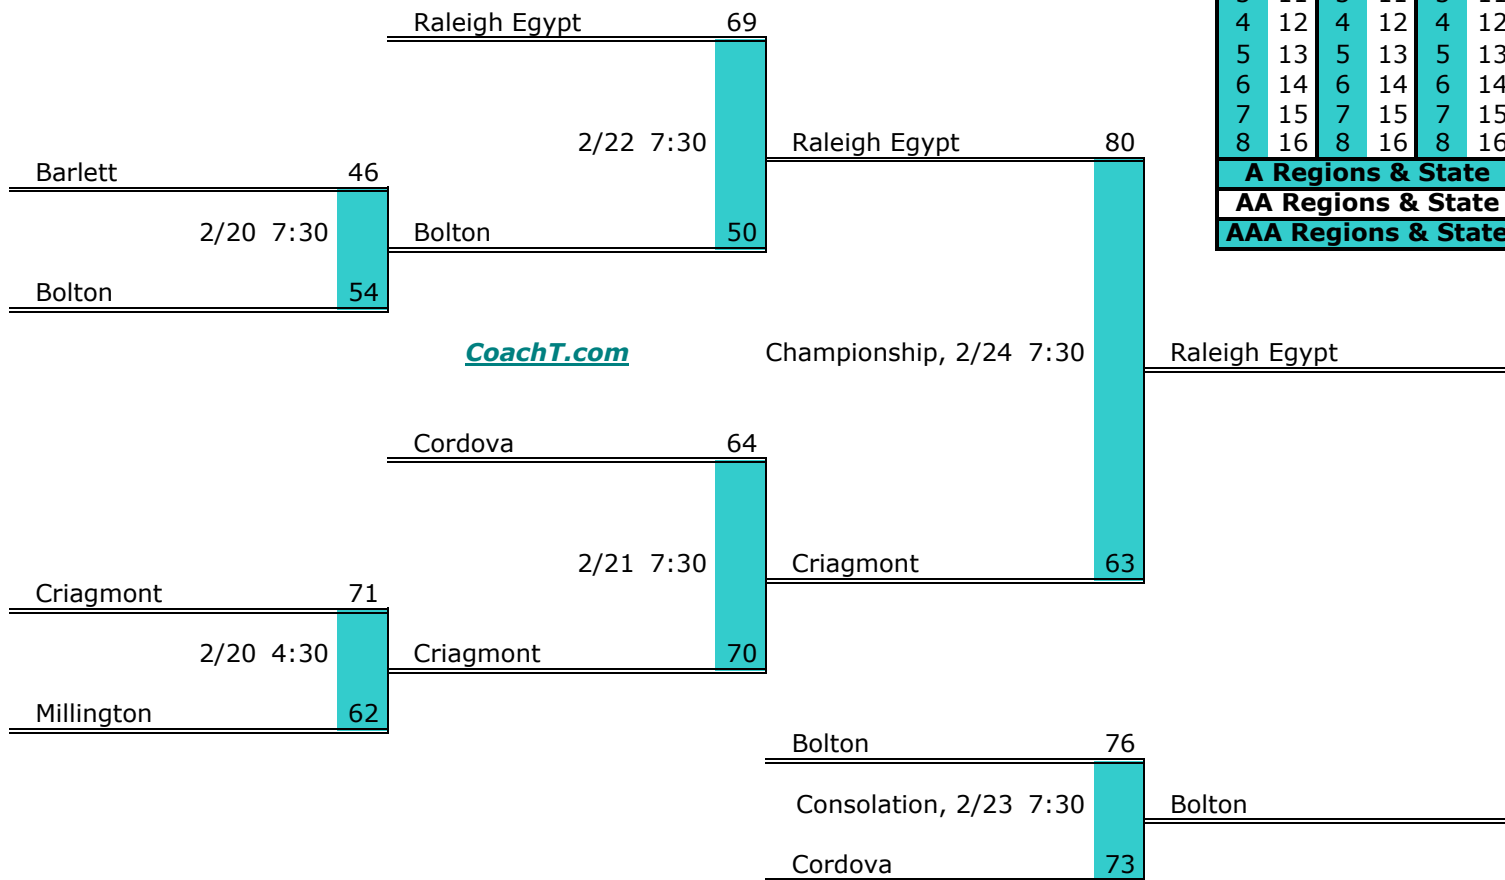

**District 14 AAA**

**Pre-Tourney Rank:**

1. Raleigh Egypt
2. Cordova
3. Criagmont
4. Barlett
5. Bolton
6. Millington

**District 15 AAA**

**Pre-Tourney Rank:**

1. Ridgeway
2. White Station
3. Wooddale
4. Memphis Overton
5. Kirby
6. Houston
7. Germantown
8. Collierville