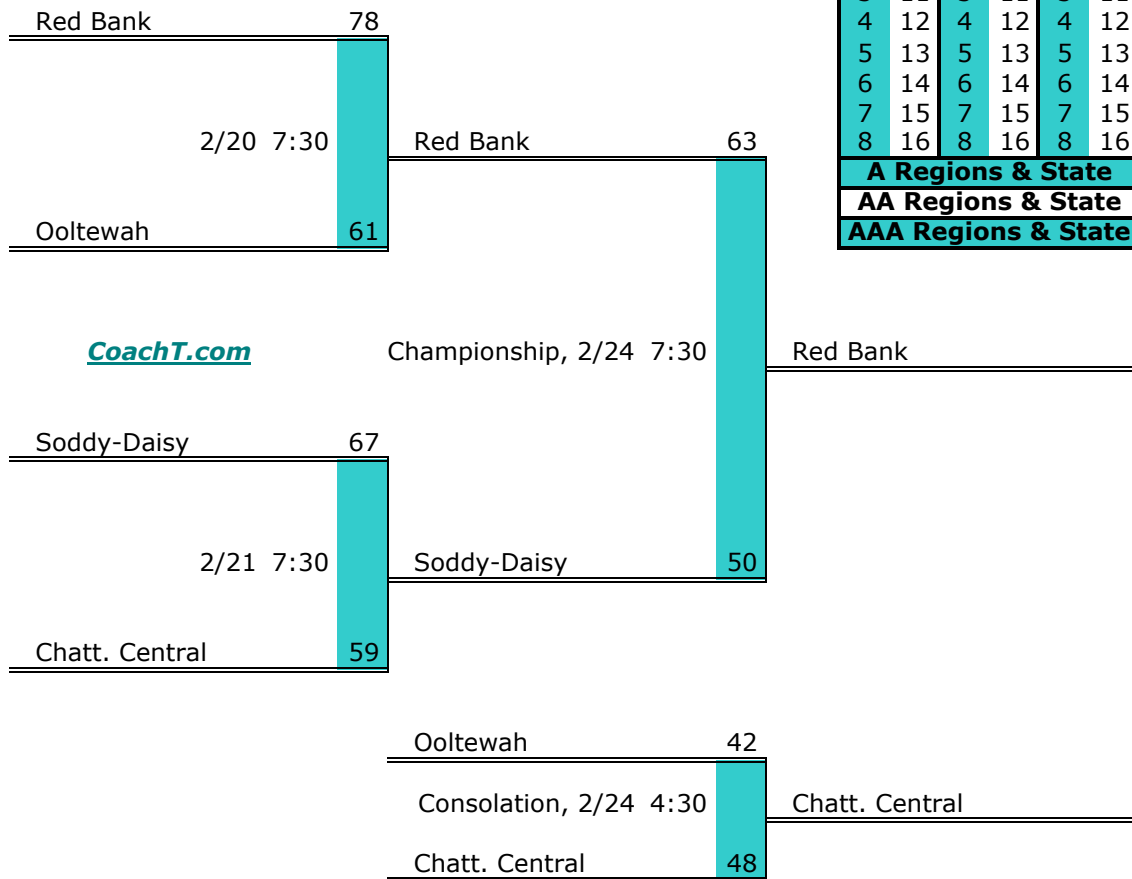

District 6 AAA

Pre-Tourney Rank:

1. Red Bank
2. Soddy-Daisy
3. Chatt. Central
4. Ooltewah

District 6 AAA Finish:

1. Red Bank
2. Soddy-Daisy
3. Chatt. Central
4. Ooltewah

Districts					
A		AA		AAA	
1	9	1	9	1	9
2	10	2	10	2	10
3	11	3	11	3	11
4	12	4	12	4	12
5	13	5	13	5	13
6	14	6	14	6	14
7	15	7	15	7	15
8	16	8	16	8	16
A Regions & State					
AA Regions & State					
AAA Regions & State