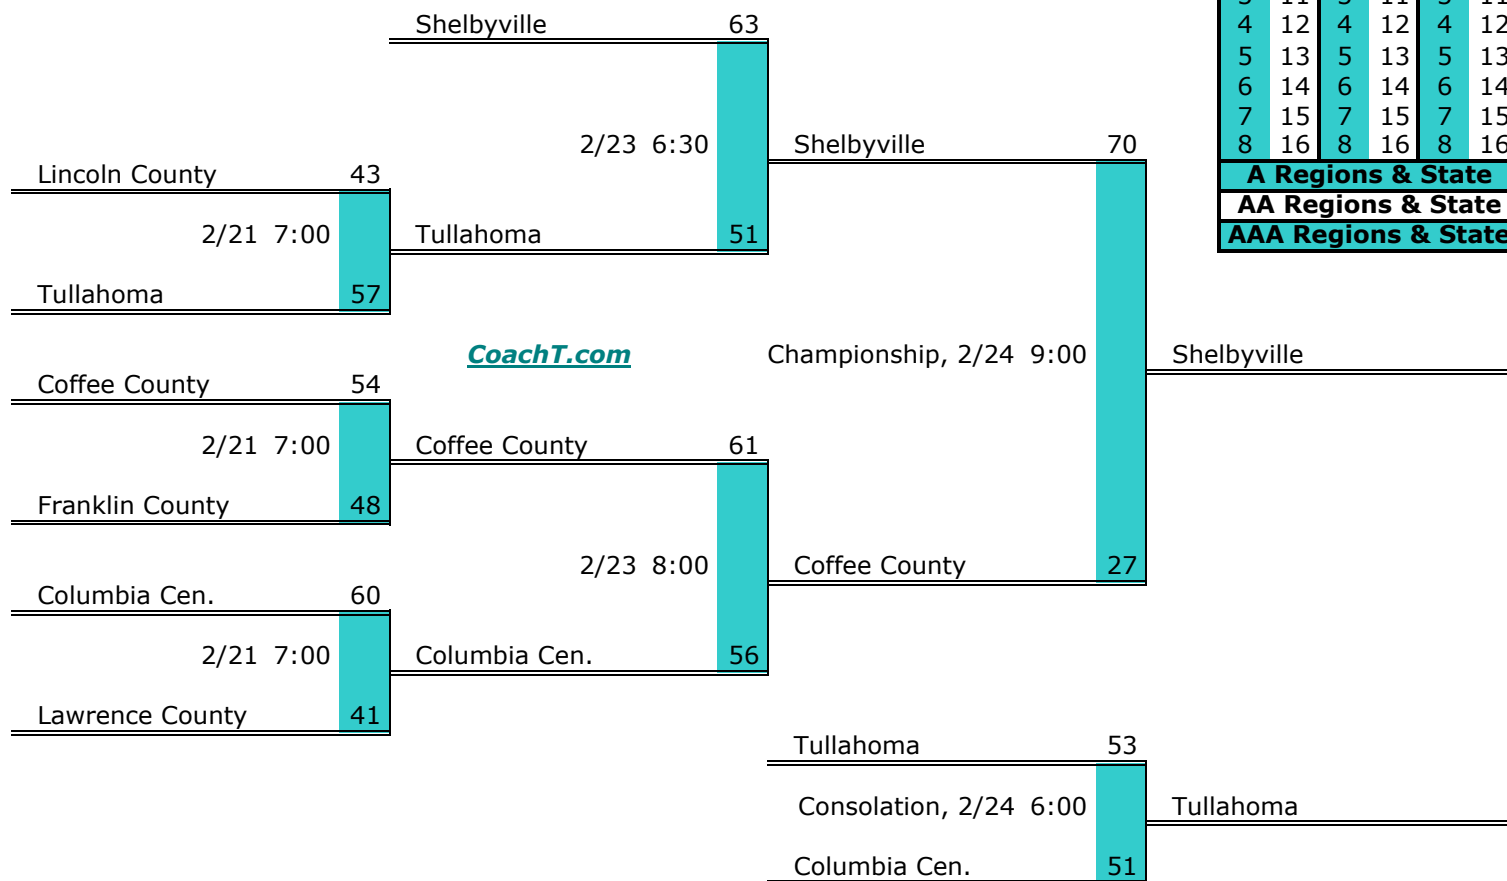

District 8 AAA

Pre-Tourney Rank:

1. Shelbyville
2. Coffee County
3. Columbia Cen.
4. Lincoln County
5. Tullahoma
6. Lawrence County
7. Franklin County

District 8 AAA Finish:

1. Shelbyville
2. Coffee County
3. Tullahoma
4. Columbia Cen.