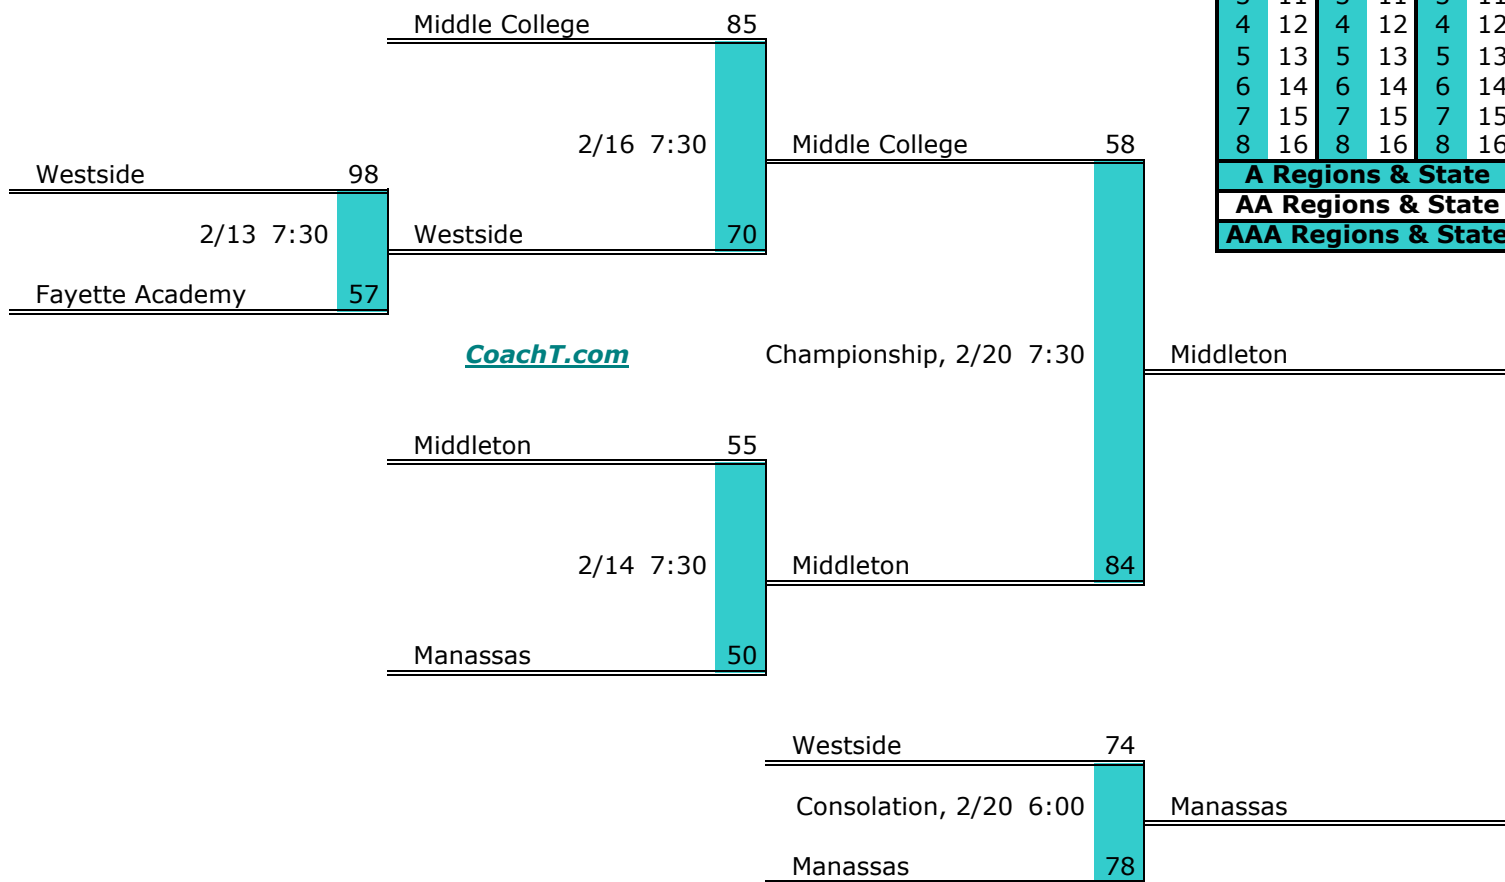

**District 15 A**

**Pre-Tourney Rank:**

1. Adamsville
2. Jackson Christ.
3. Madison Magnet
4. Trinity Christian
5. Scotts Hills
6. Decatur Co. Riverside

Districts					
A		AA		AAA	
1	9	1	9	1	9
2	10	2	10	2	10
3	11	3	11	3	11
4	12	4	12	4	12
5	13	5	13	5	13
6	14	6	14	6	14
7	15	7	15	7	15
8	16	8	16	8	16
<b>A Regions &amp; State</b>					
<b>AA Regions &amp; State</b>					
<b>AAA Regions &amp; State</b>					

**District 15 A Finish:**

1. Adamsville
2. Jackson Christ.
3. Trinity Christian
4. Madison Magnet

**District 16 A**

**Pre-Tourney Rank:**

1. Middle College
2. Middleton
3. Manassas
4. Westside
5. Fayette Academy

Districts					
A		AA		AAA	
1	9	1	9	1	9
2	10	2	10	2	10
3	11	3	11	3	11
4	12	4	12	4	12
5	13	5	13	5	13
6	14	6	14	6	14
7	15	7	15	7	15
8	16	8	16	8	16
<b>A Regions &amp; State</b>					
<b>AA Regions &amp; State</b>					
<b>AAA Regions &amp; State</b>					