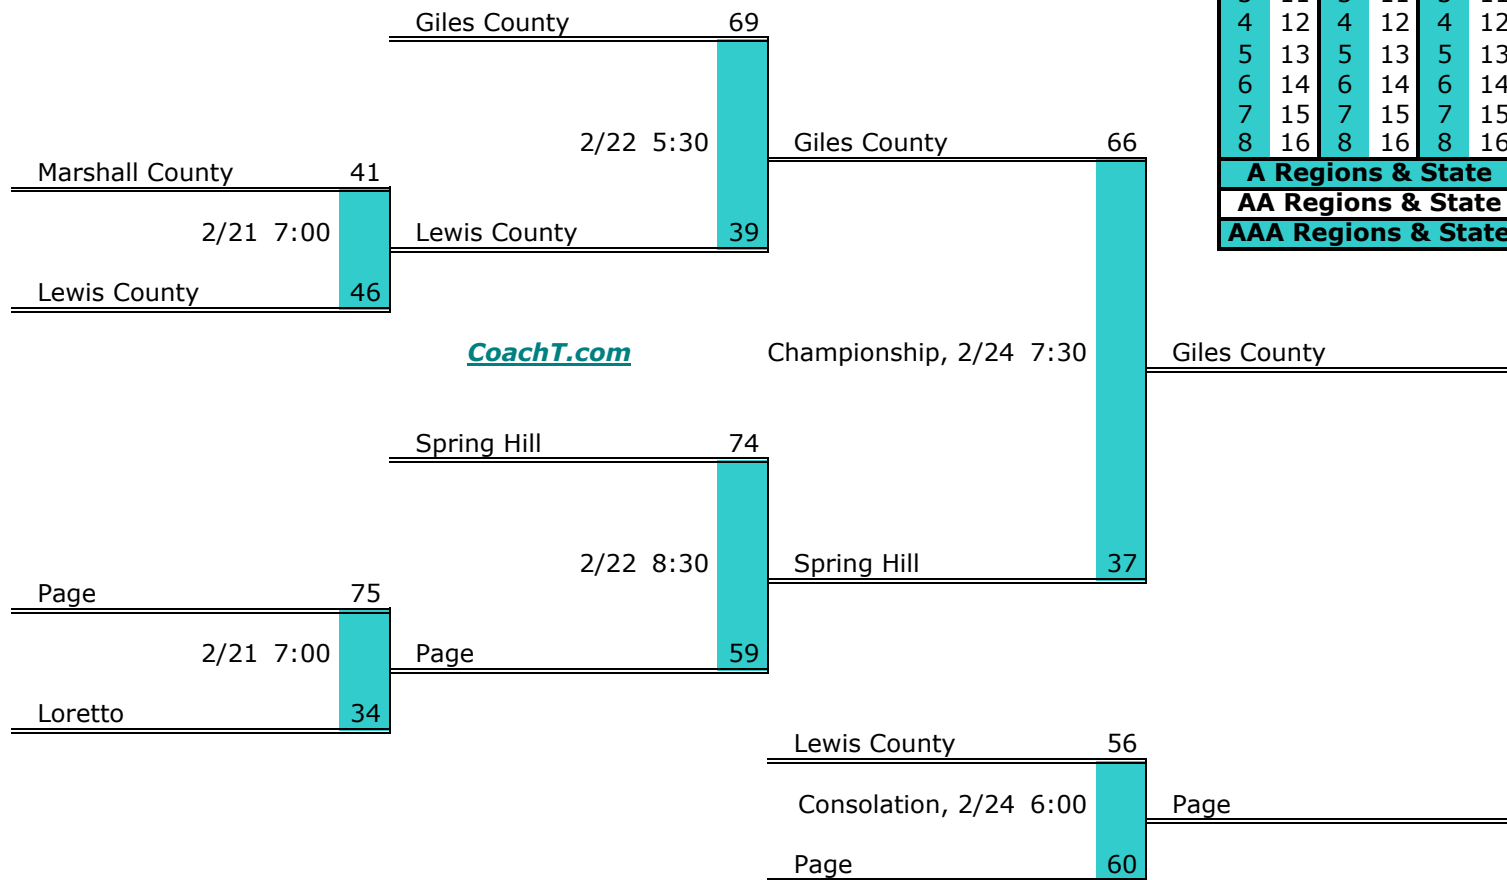

**District 9 AA Finish:**

1. ML King
2. Pearl Cohn
3. David Lipscomb
4. Hume-Fogg

**District 10 AA**

**Pre-Tourney Rank:**

1. Giles County
2. Spring Hill
3. Page
4. Marshall County
5. Lewis County
6. Loretto