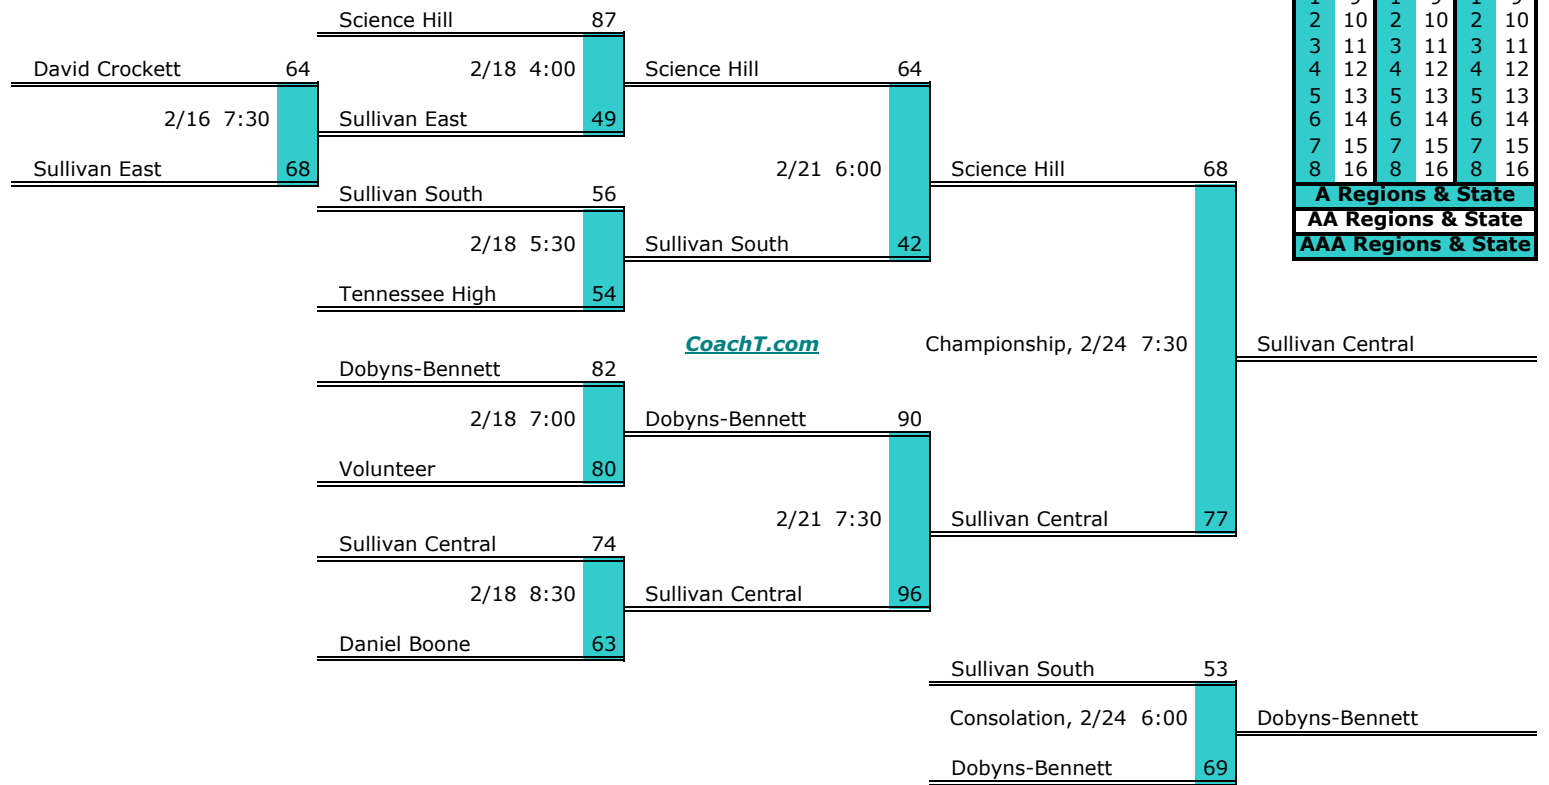

**District 15 AA Finish:**

1. G. W. Carver
2. BT Washington
3. Trezevant
4. Treadwell

**District 16 AA**

**Pre-Tourney Rank:**

1. Mitchell
2. Oakhaven
3. Westwood
4. Sheffield
5. Hillcrest
6. Memphis South Side

**District 16 AA Finish:**

1. Mitchell
2. Oakhaven
3. Westwood
4. Hillcrest

**District 1 AAA**

**Pre-Tourney Rank:**

1. Science Hill
2. Dobyons-Bennett
3. Sullivan Central
4. Sullivan South
5. Tennessee High
6. Daniel Boone
7. Volunteer
8. David Crockett
9. Sullivan East

**District 1 AAA Finish:**

1. Sullivan Central
2. Science Hill
3. Dobyons-Bennett
4. Sullivan South

Districts					
A		AA		AAA	
1	9	1	9	1	9
2	10	2	10	2	10
3	11	3	11	3	11
4	12	4	12	4	12
5	13	5	13	5	13
6	14	6	14	6	14
7	15	7	15	7	15
8	16	8	16	8	16
A Regions & State					
AA Regions & State					
AAA Regions & State					