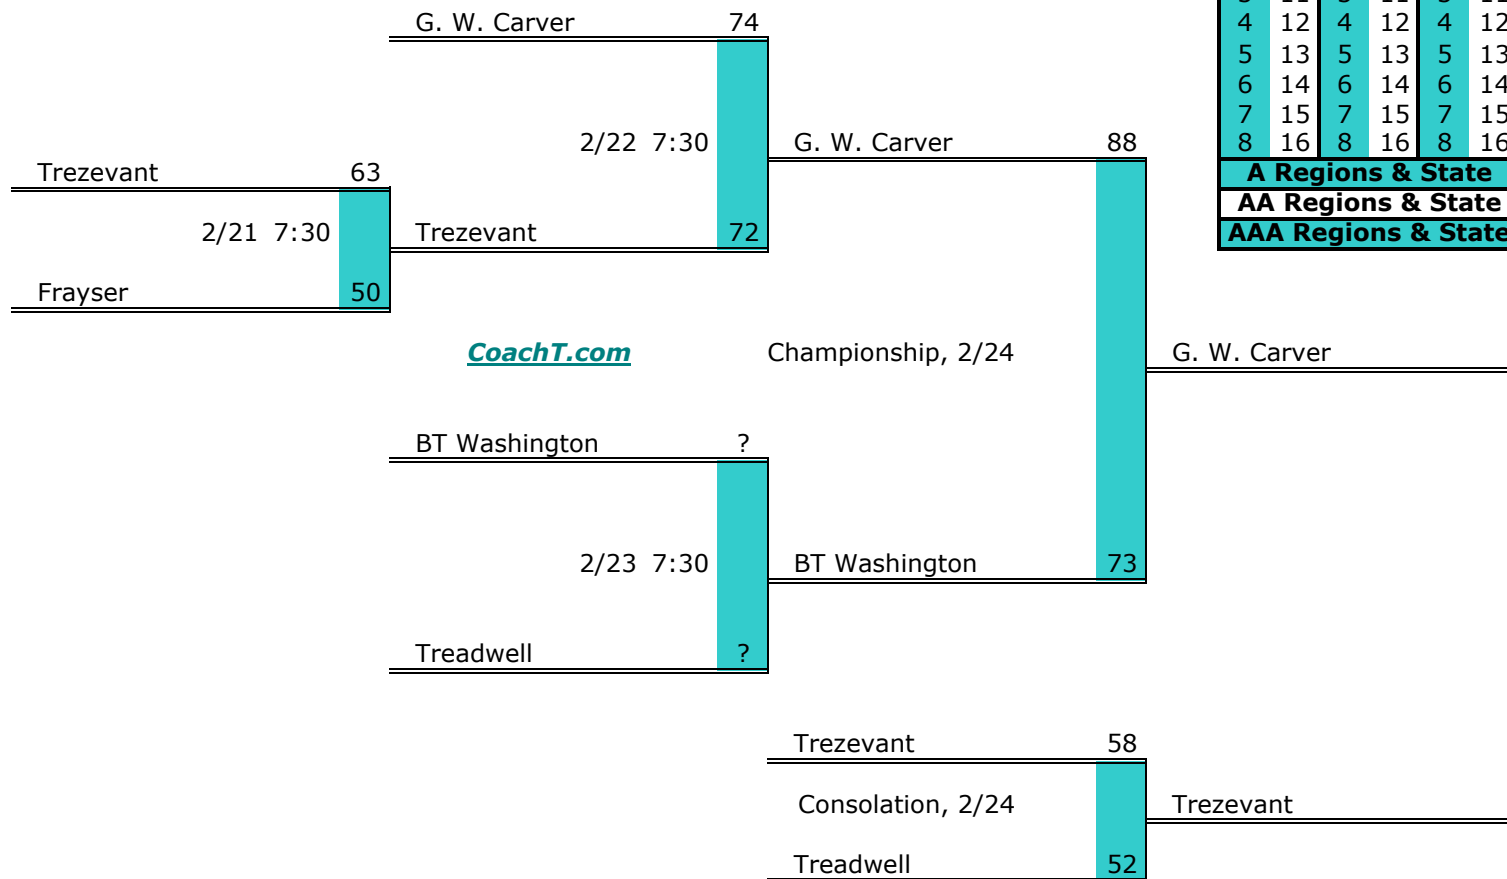

**District 14 AA**

**Pre-Tourney Rank:**

1. Haywood
2. Fayette Ware
3. US of Jackson
4. Covington
5. Jackson North Side
6. Ripley

Districts					
A		AA		AAA	
1	9	1	9	1	9
2	10	2	10	2	10
3	11	3	11	3	11
4	12	4	12	4	12
5	13	5	13	5	13
6	14	6	14	6	14
7	15	7	15	7	15
8	16	8	16	8	16
<b>A Regions &amp; State</b>					
<b>AA Regions &amp; State</b>					
<b>AAA Regions &amp; State</b>					

**District 14 AA Finish:**

1. Haywood
2. Fayette Ware
3. Covington
4. US of Jackson

**District 15 AA**

**Pre-Tourney Rank:**

1. G. W. Carver
2. BT Washington
3. Treadwell
4. Trezevant
5. Frayser

Districts					
A		AA		AAA	
1	9	1	9	1	9
2	10	2	10	2	10
3	11	3	11	3	11
4	12	4	12	4	12
5	13	5	13	5	13
6	14	6	14	6	14
7	15	7	15	7	15
8	16	8	16	8	16
<b>A Regions &amp; State</b>					
<b>AA Regions &amp; State</b>					
<b>AAA Regions &amp; State</b>					