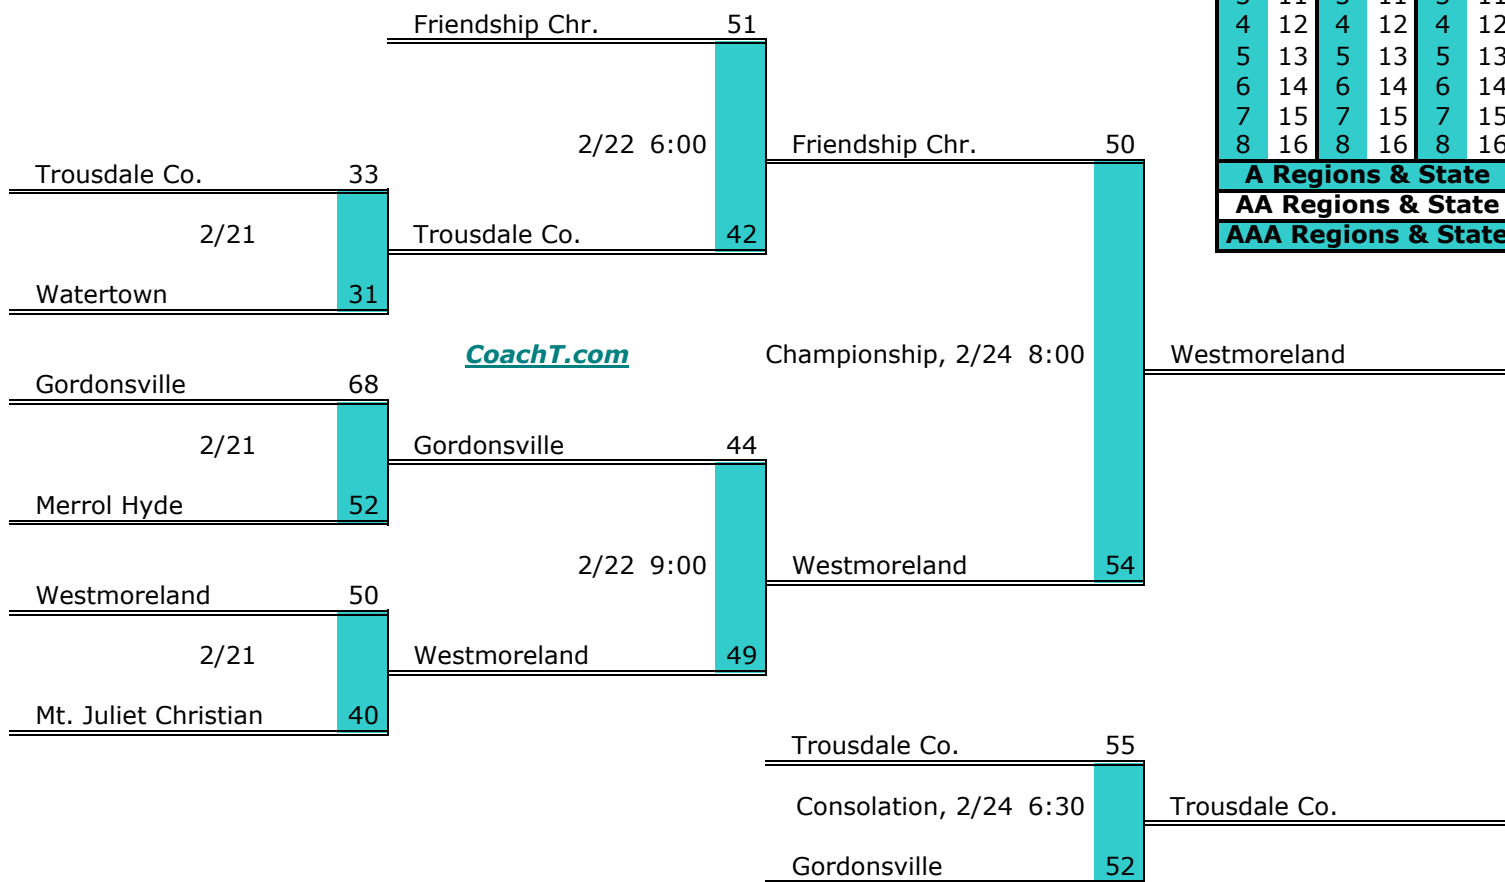

District 8 A

Pre-Tourney Rank:

1. Friendship Chr.
2. Gordonsville
3. Westmoreland
4. Trousdale Co.
5. Watertown
6. Mt. Juliet Christian
7. Merrol Hyde

District 8 A Finish:

1. Westmoreland
2. Friendship Chr.
3. Trousdale Co.
4. Gordonsville

Districts					
A		AA		AAA	
1	9	1	9	1	9
2	10	2	10	2	10
3	11	3	11	3	11
4	12	4	12	4	12
5	13	5	13	5	13
6	14	6	14	6	14
7	15	7	15	7	15
8	16	8	16	8	16
A Regions & State					
AA Regions & State					
AAA Regions & State