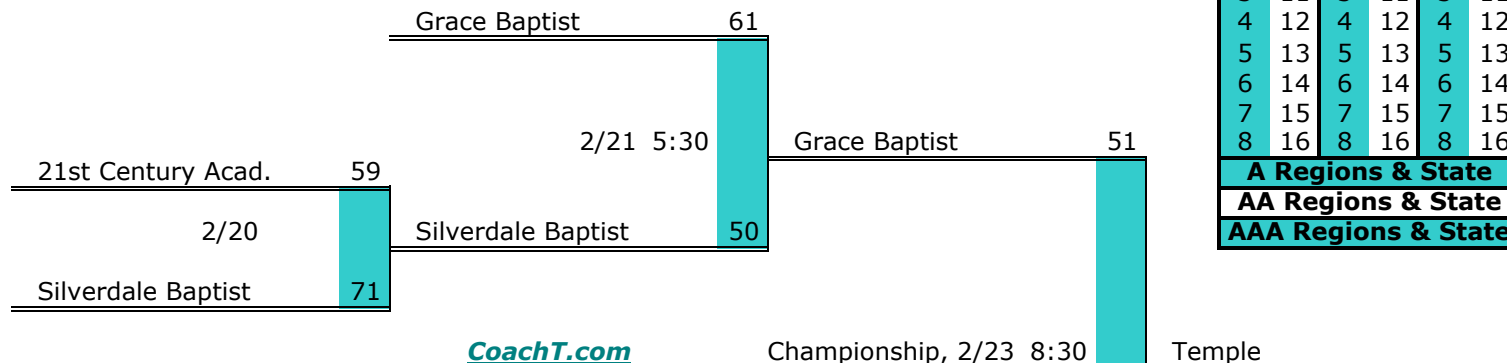

District 5 A

Pre-Tourney Rank:

1. Grace Baptist
2. Temple
3. Chatt.-Creative Arts
4. 21st Century Acad.
5. Silverdale Baptist
6. Copper Basin