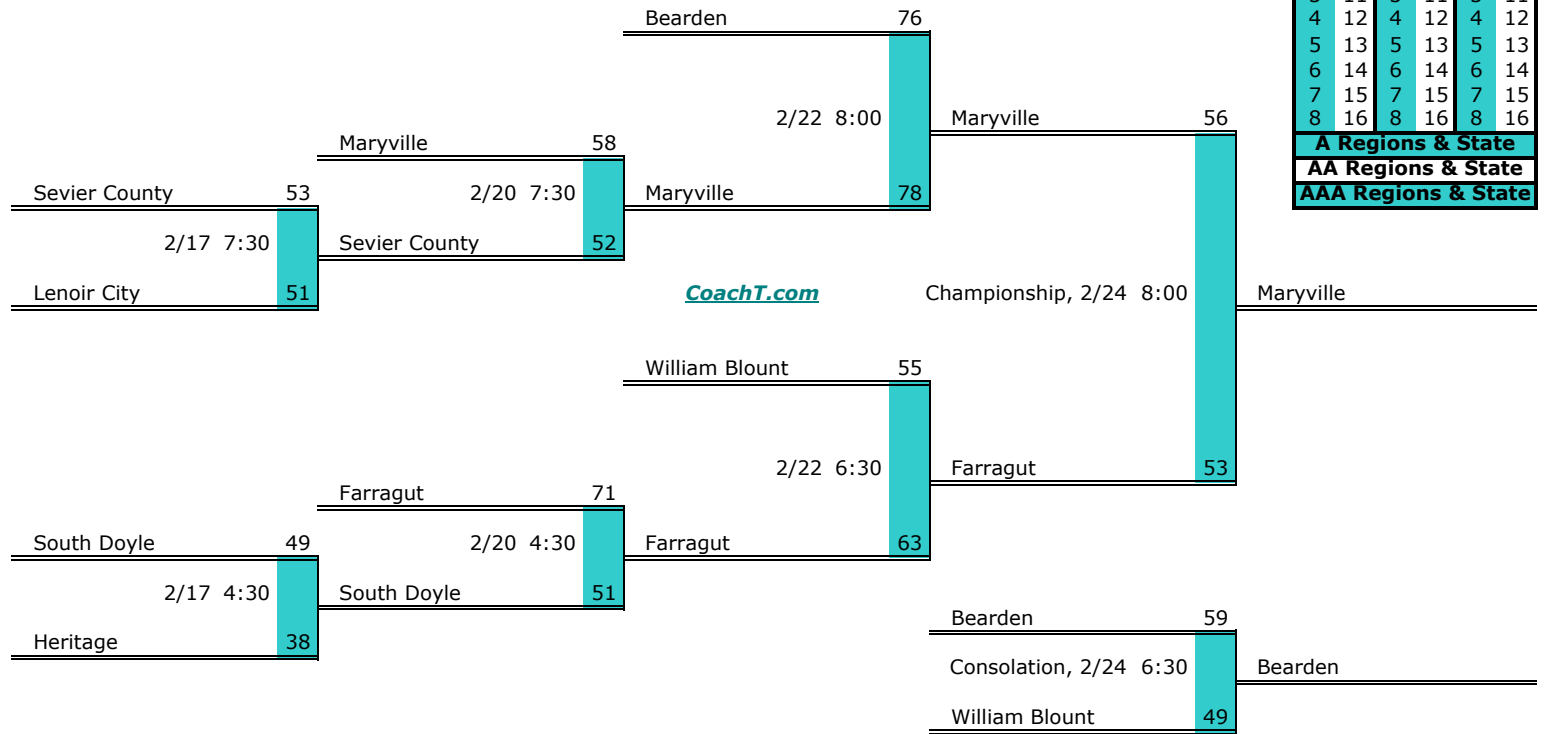

**District 3 AAA Finish:**

1. Powell
2. Knoxville Halls
3. Oak Ridge
4. Clinton

**District 4 AAA**

**Pre-Tourney Rank:**

1. Bearden
2. William Blount
3. Farragut
4. Maryville
5. Sevier County
6. South Doyle
7. Heritage
8. Lenoir City