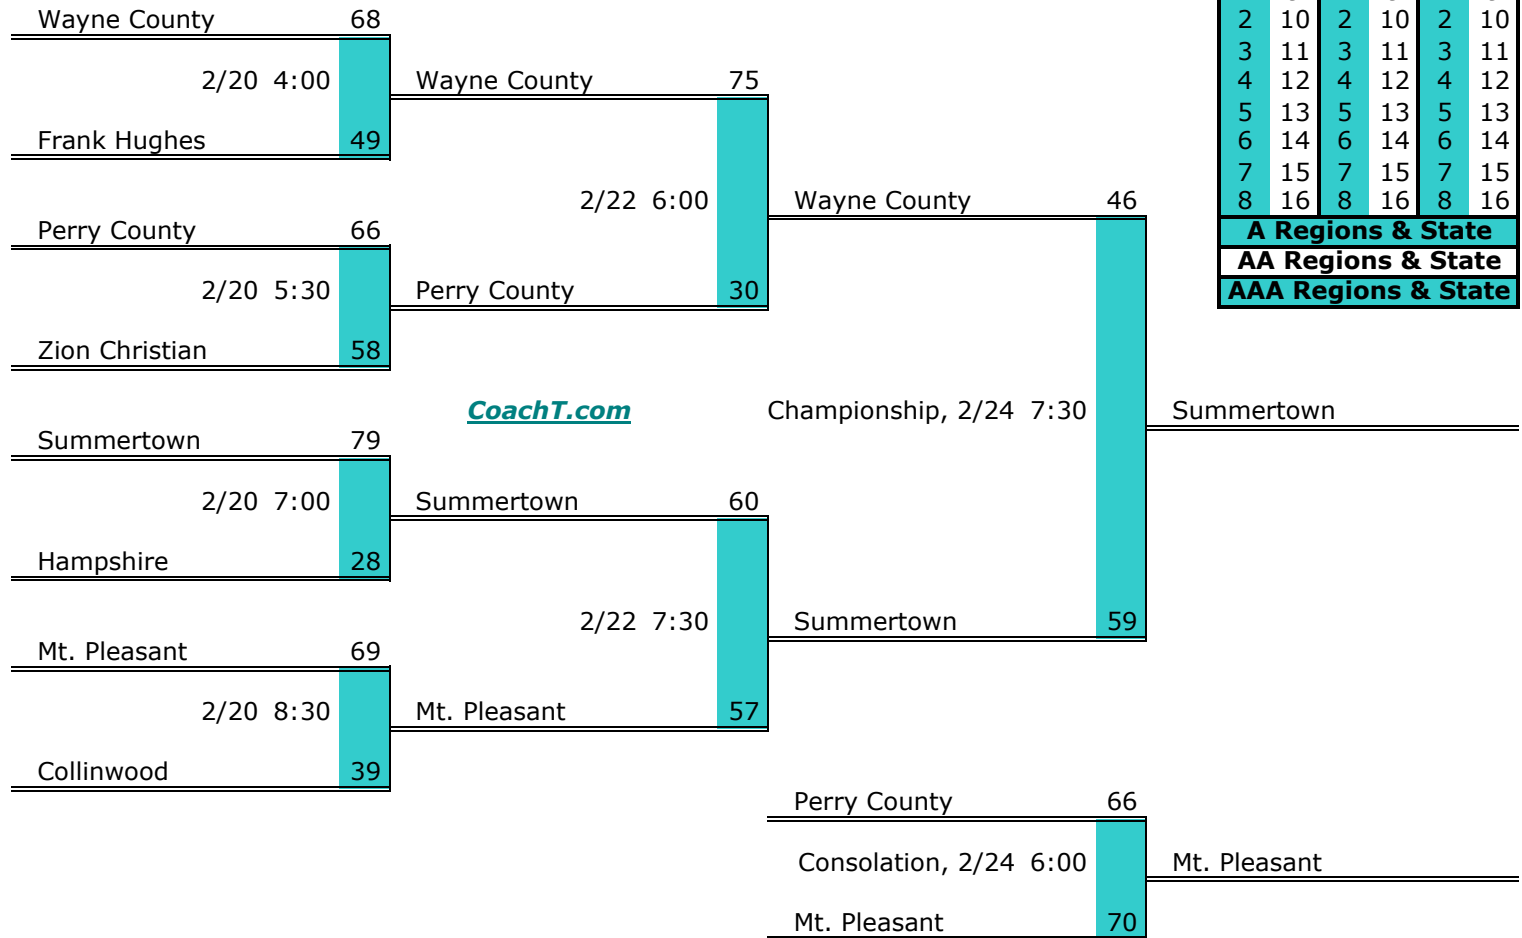

District 12 A

Pre-Tourney Rank:

1. Wayne County
2. Summertown
3. Mt. Pleasant
4. Perry County
5. Zion Christian
6. Collinwood
7. Hampshire
8. Frank Hughes

District 12 A Finish:

1. Summertown
2. Wayne County
3. Mt. Pleasant
4. Perry County