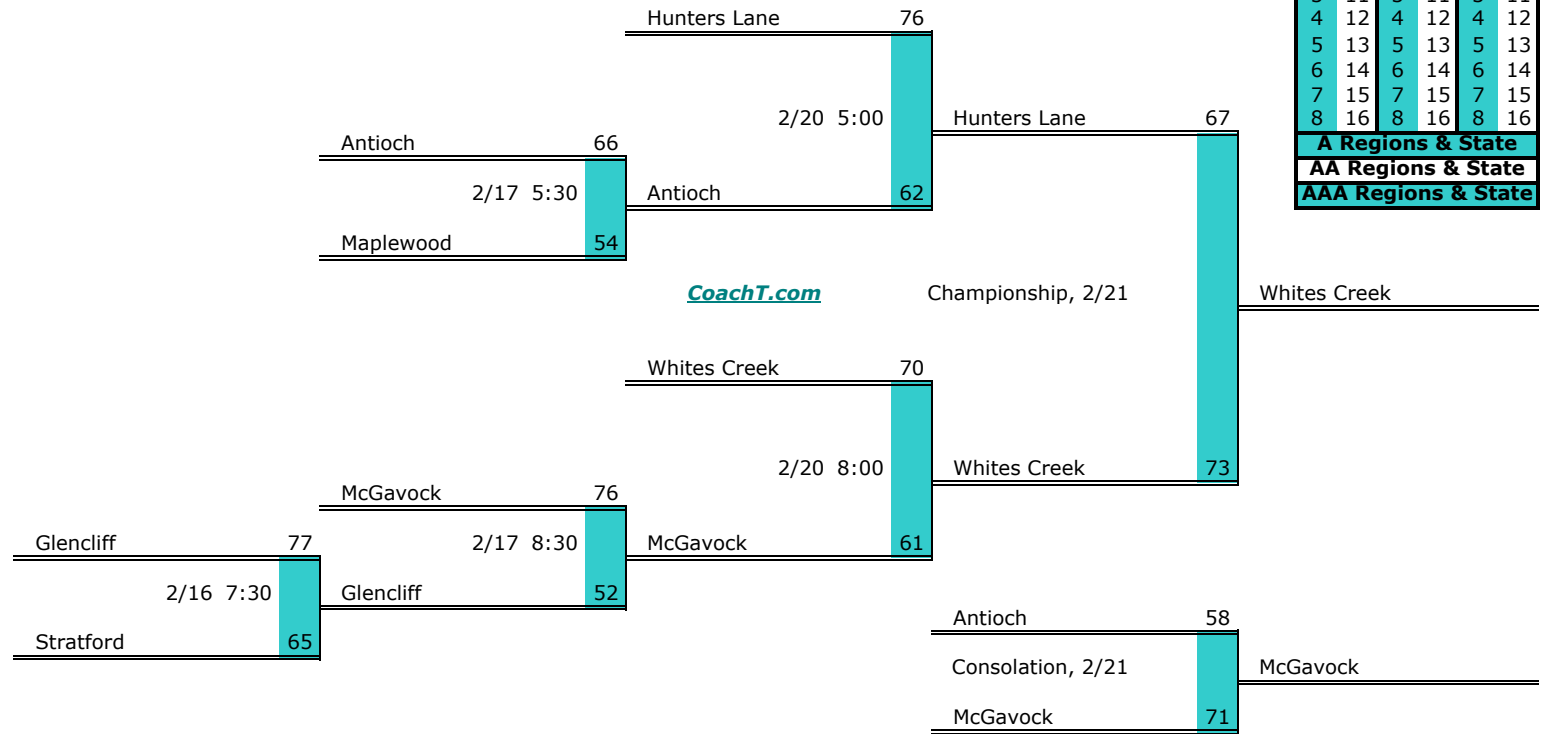

**District 12 AAA**

**Pre-Tourney Rank:**

1. Hunters Lane
2. Whites Creek
3. McGavock
4. Antioch
5. Maplewood
6. Glenclyff
7. Stratford

**District 12 AAA Finish:**

1. Whites Creek
2. Hunters Lane
3. McGavock
4. Antioch