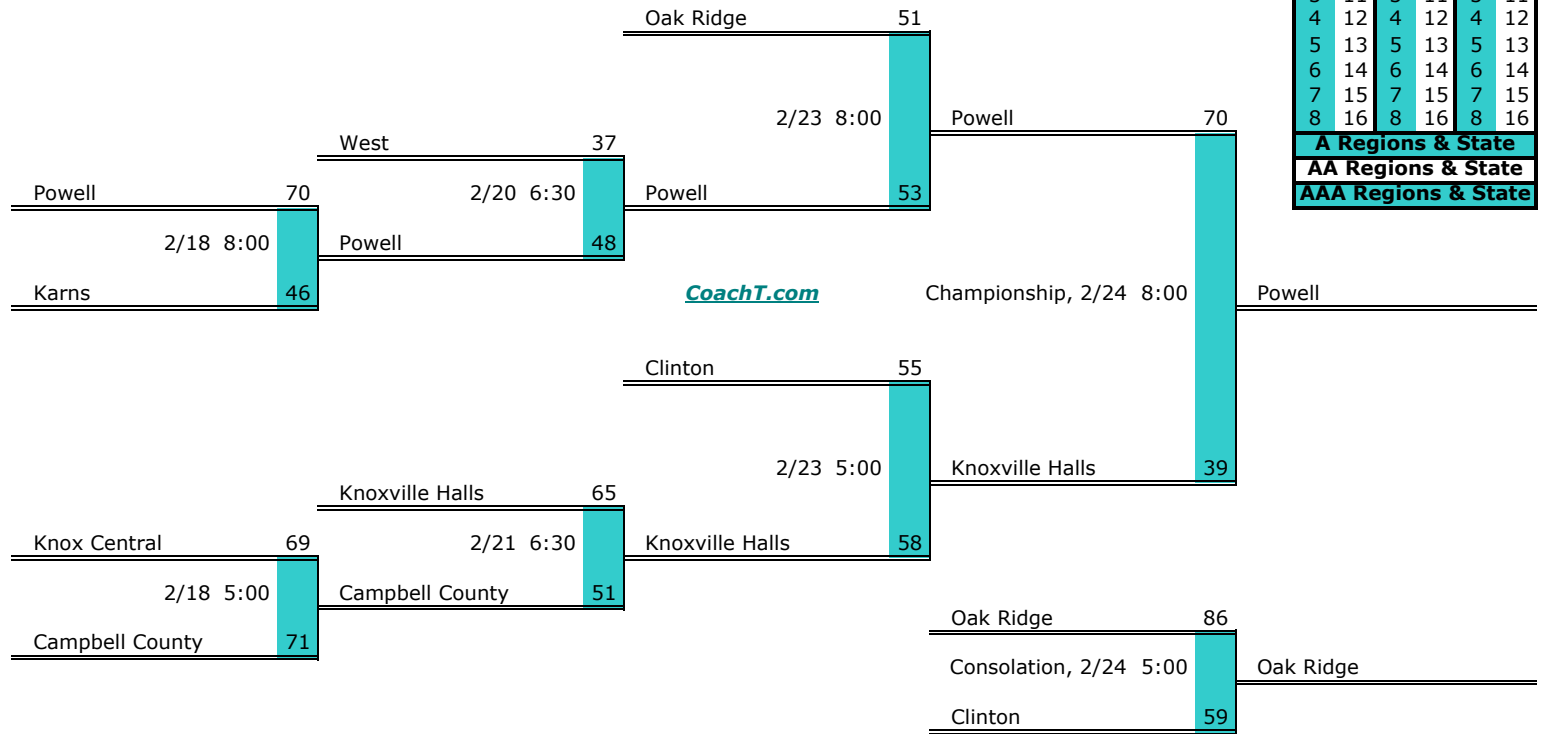

**District 2 AAA Finish:**

1. Greeneville
2. Morristown W.
3. Morristown E.
4. Jefferson Co.

[CoachT.com](http://CoachT.com)

**District 3 AAA**

**Pre-Tourney Rank:**

1. Oak Ridge
2. Clinton
3. Knoxville Halls
4. West
5. Powell
6. Knox Central
7. Campbell County
8. Karns