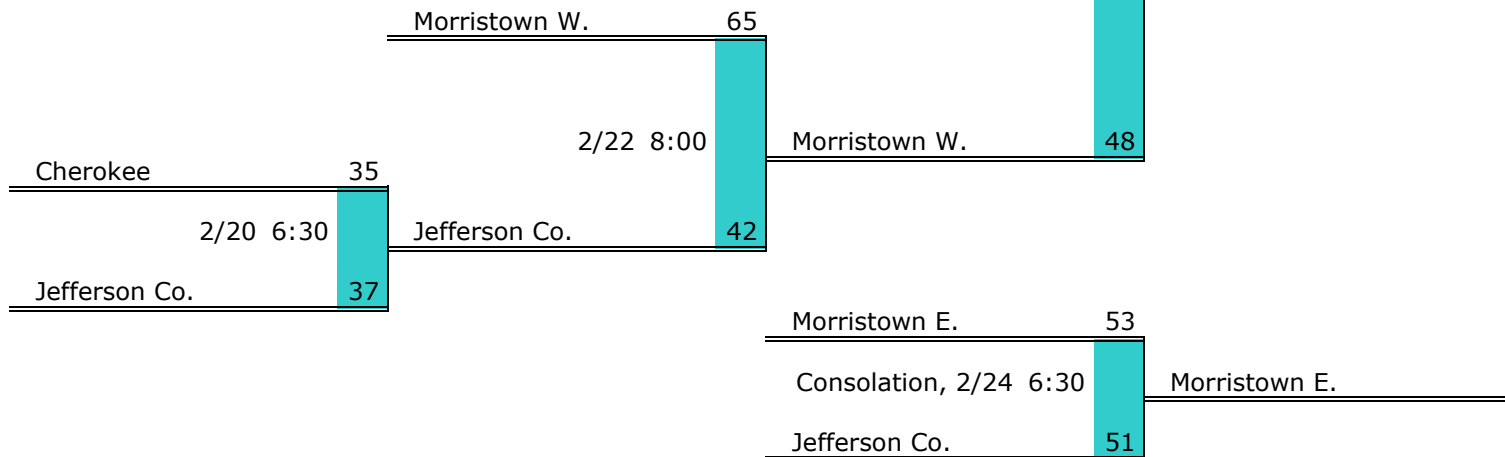

District 2 AAA Finish:

1. Greeneville
2. Morristown W.
3. Morristown E.
4. Jefferson Co.