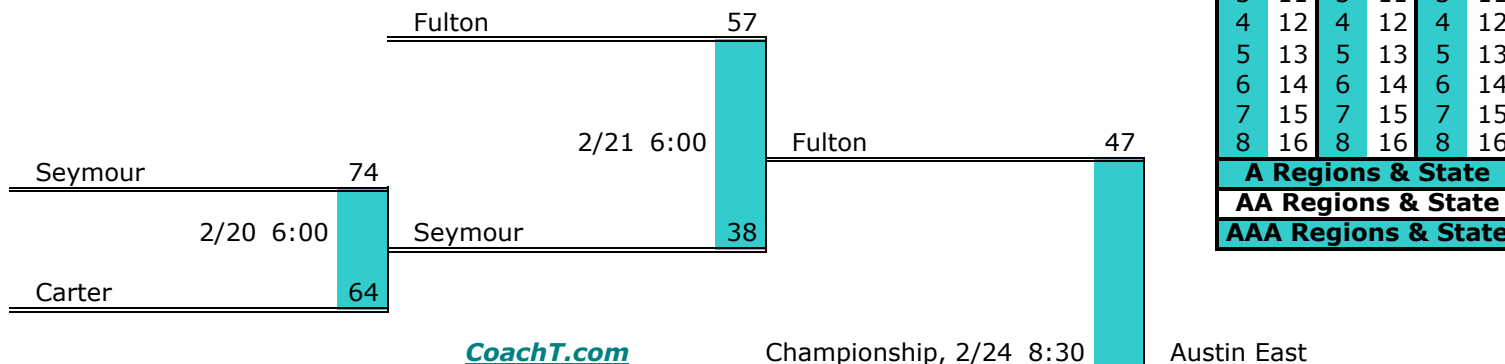

**District 2 AA**

**Pre-Tourney Rank:**

1. Pigeon Forge
2. Cumberland Gap
3. Claiborne
4. Union County
5. Rutledge
6. Gatlinburg-Pittman

Districts					
A		AA		AAA	
1	9	1	9	1	9
2	10	2	10	2	10
3	11	3	11	3	11
4	12	4	12	4	12
5	13	5	13	5	13
6	14	6	14	6	14
7	15	7	15	7	15
8	16	8	16	8	16
<b>A Regions &amp; State</b>					
<b>AA Regions &amp; State</b>					
<b>AAA Regions &amp; State</b>					

**District 2 AA Finish:**

1. Pigeon Forge
2. Cumberland Gap
3. Rutledge
4. Claiborne

**District 3 AA**

**Pre-Tourney Rank:**

1. Fulton
2. Austin East
3. Alcoa
4. Seymour
5. Carter
6. Gibbs

Districts					
A		AA		AAA	
1	9	1	9	1	9
2	10	2	10	2	10
3	11	3	11	3	11
4	12	4	12	4	12
5	13	5	13	5	13
6	14	6	14	6	14
7	15	7	15	7	15
8	16	8	16	8	16
<b>A Regions &amp; State</b>					
<b>AA Regions &amp; State</b>					
<b>AAA Regions &amp; State</b>					