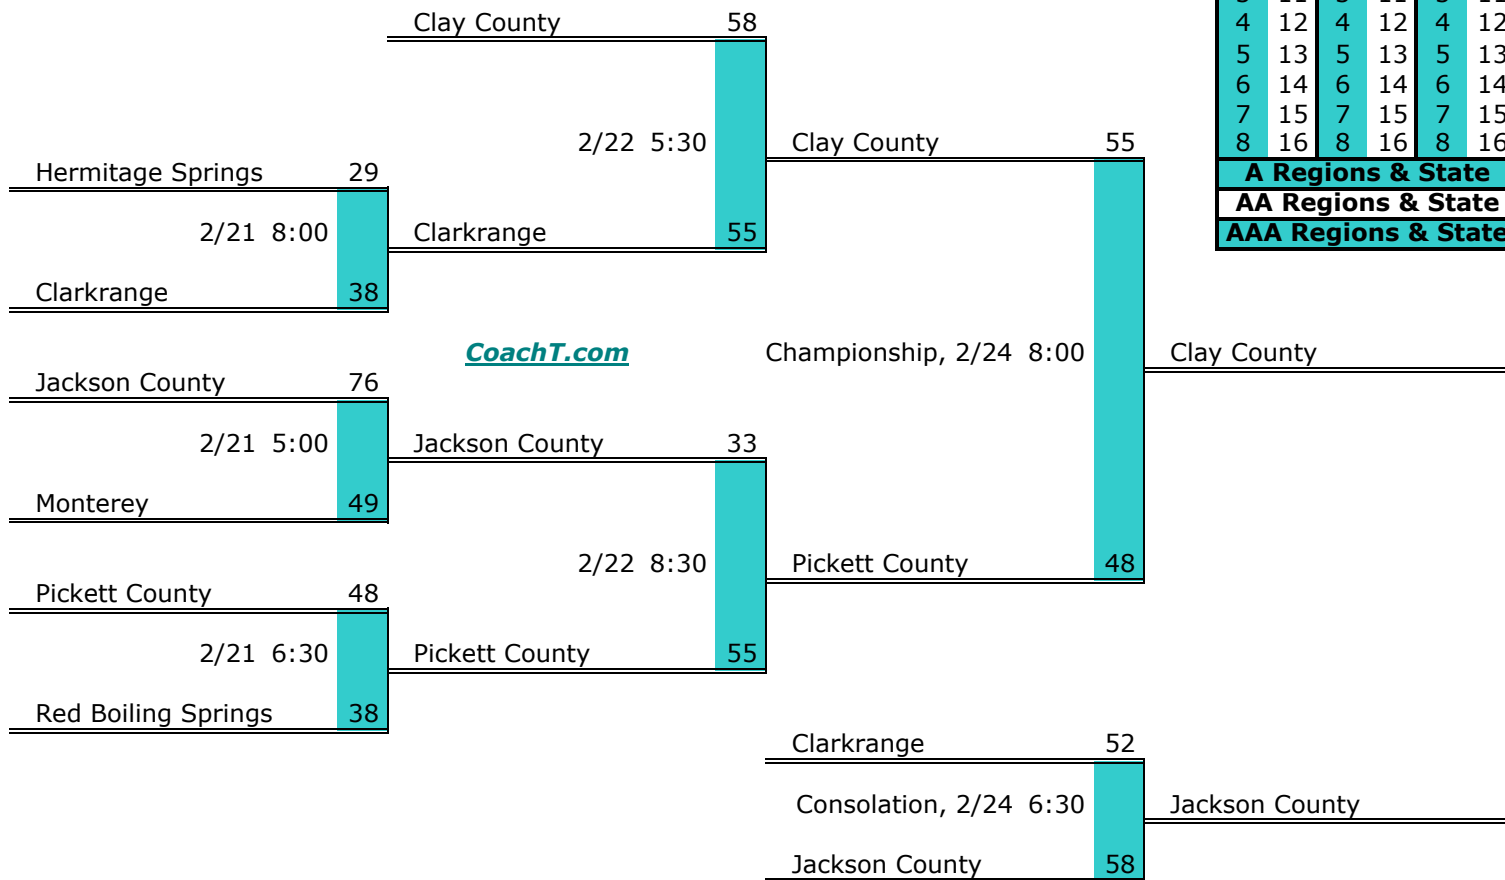

District 7 A

Pre-Tourney Rank:

1. Clay County
2. Jackson County
3. Pickett County
4. Hermitage Springs
5. Clarkrange
6. Red Boiling Springs
7. Monterey

District 7 A Finish:

1. Clay County
2. Pickett County
3. Jackson County
4. Clarkrange

Districts					
A		AA		AAA	
1	9	1	9	1	9
2	10	2	10	2	10
3	11	3	11	3	11
4	12	4	12	4	12
5	13	5	13	5	13
6	14	6	14	6	14
7	15	7	15	7	15
8	16	8	16	8	16
A Regions & State					
AA Regions & State					
AAA Regions & State