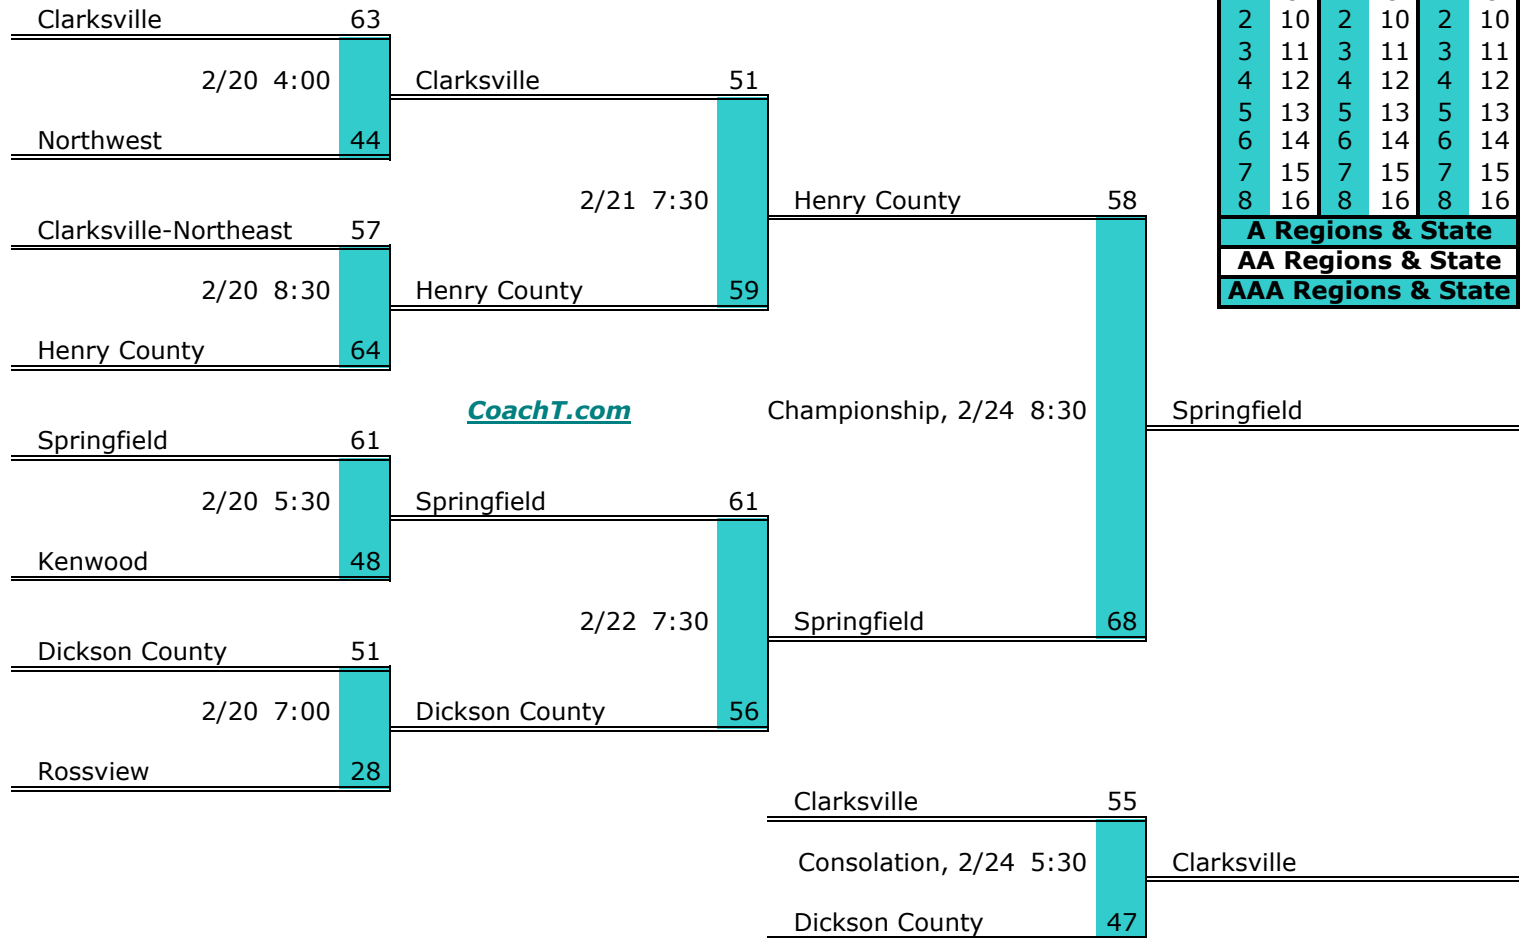

District 10 AAA

Pre-Tourney Rank:

1. Clarksville
2. Springfield
3. Dickson County
4. Clarksville-Northeast
5. Henry County
6. Rossvie
7. Kenwood
8. Northwest

District 10 AAA Finish:

1. Springfield
2. Henry County
3. Clarksville
4. Dickson County

Districts					
A		AA		AAA	
1	9	1	9	1	9
2	10	2	10	2	10
3	11	3	11	3	11
4	12	4	12	4	12
5	13	5	13	5	13
6	14	6	14	6	14
7	15	7	15	7	15
8	16	8	16	8	16
A Regions & State					
AA Regions & State					
AAA Regions & State