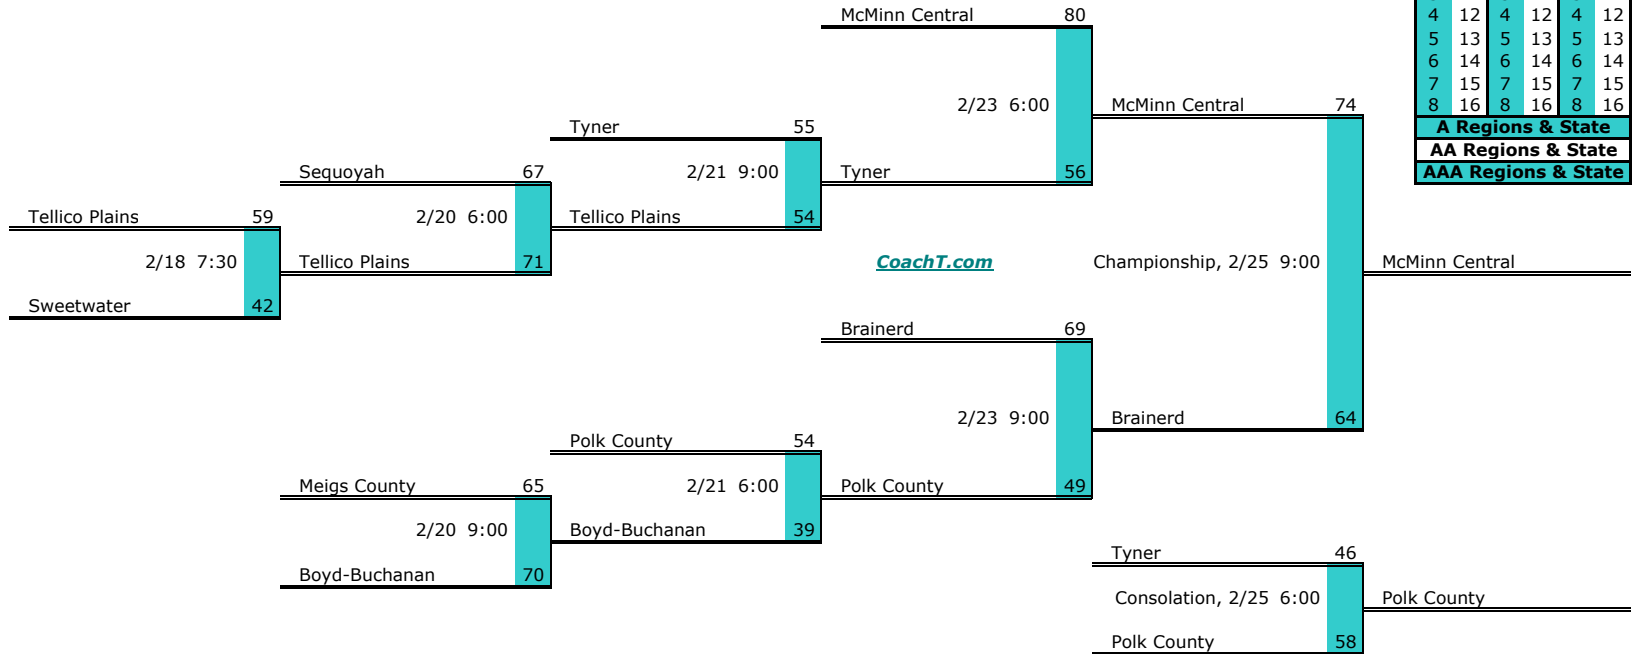

**District 4 AA Finish:**

1. Knox. Catholic
2. Anderson Co.
3. Loudon
4. Kingston

**District 5 AA**

**Pre-Tourney Rank:**

1. McMinn Central
2. Brainerd
3. Polk County
4. Tyner
5. Sequoyah
6. Meigs County
7. Boyd-Buchanan
8. Tellico Plains
9. Sweetwater

**District 5 AA Finish:**

1. McMinn Central
2. Brainerd
3. Polk County
4. Tyner

Districts					
A		AA		AAA	
1	9	1	9	1	9
2	10	2	10	2	10
3	11	3	11	3	11
4	12	4	12	4	12
5	13	5	13	5	13
6	14	6	14	6	14
7	15	7	15	7	15
8	16	8	16	8	16
A Regions & State					
AA Regions & State					
AAA Regions & State					