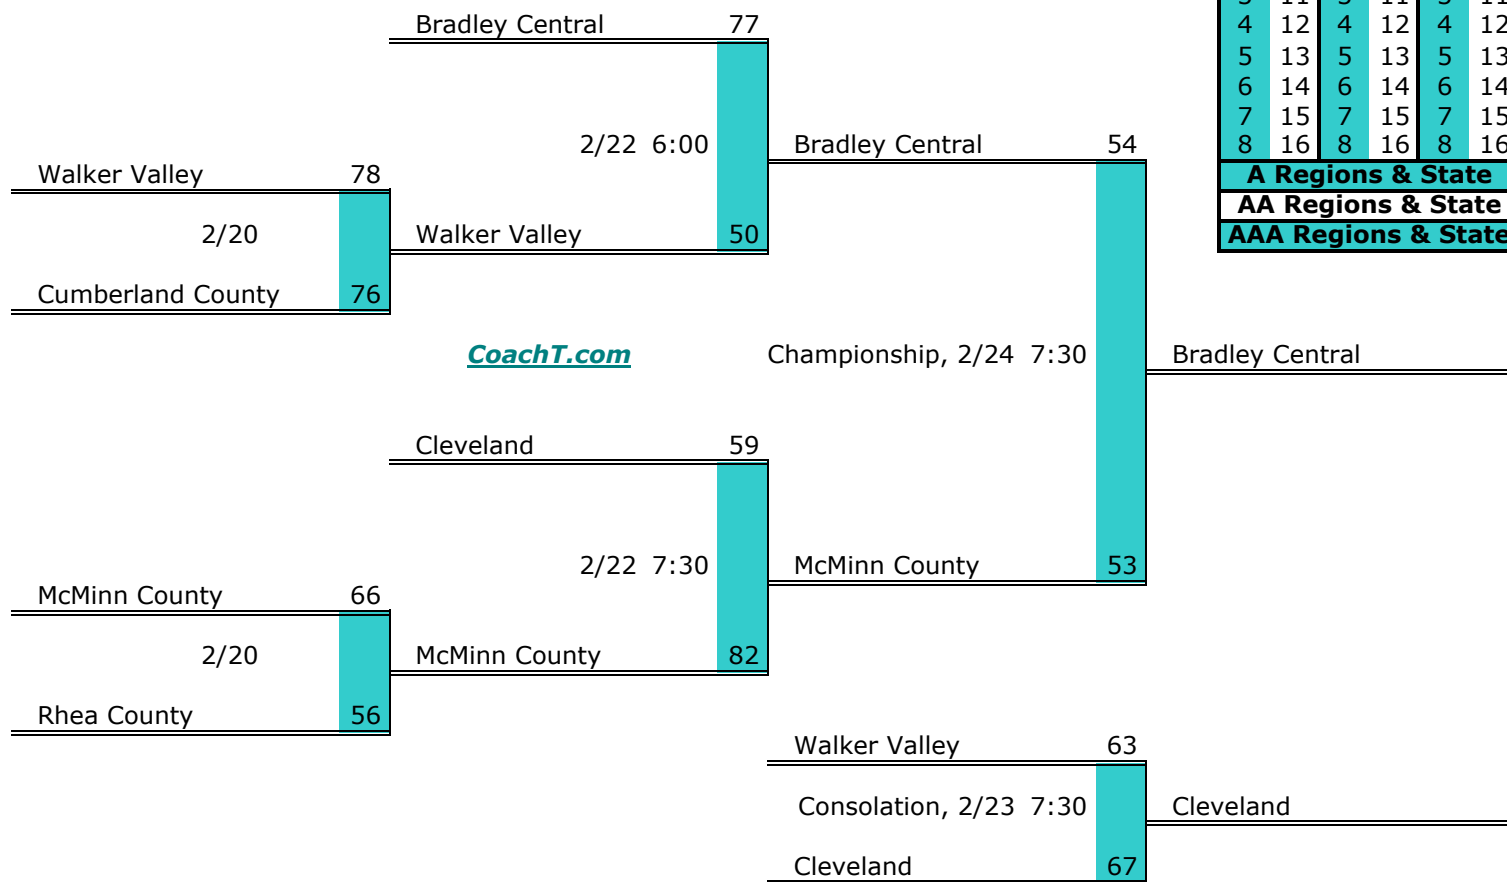

District 5 AAA

Pre-Tourney Rank:

1. Bradley Central
2. Cleveland
3. McMinn County
4. Walker Valley
5. Cumberland County
6. Rhea County