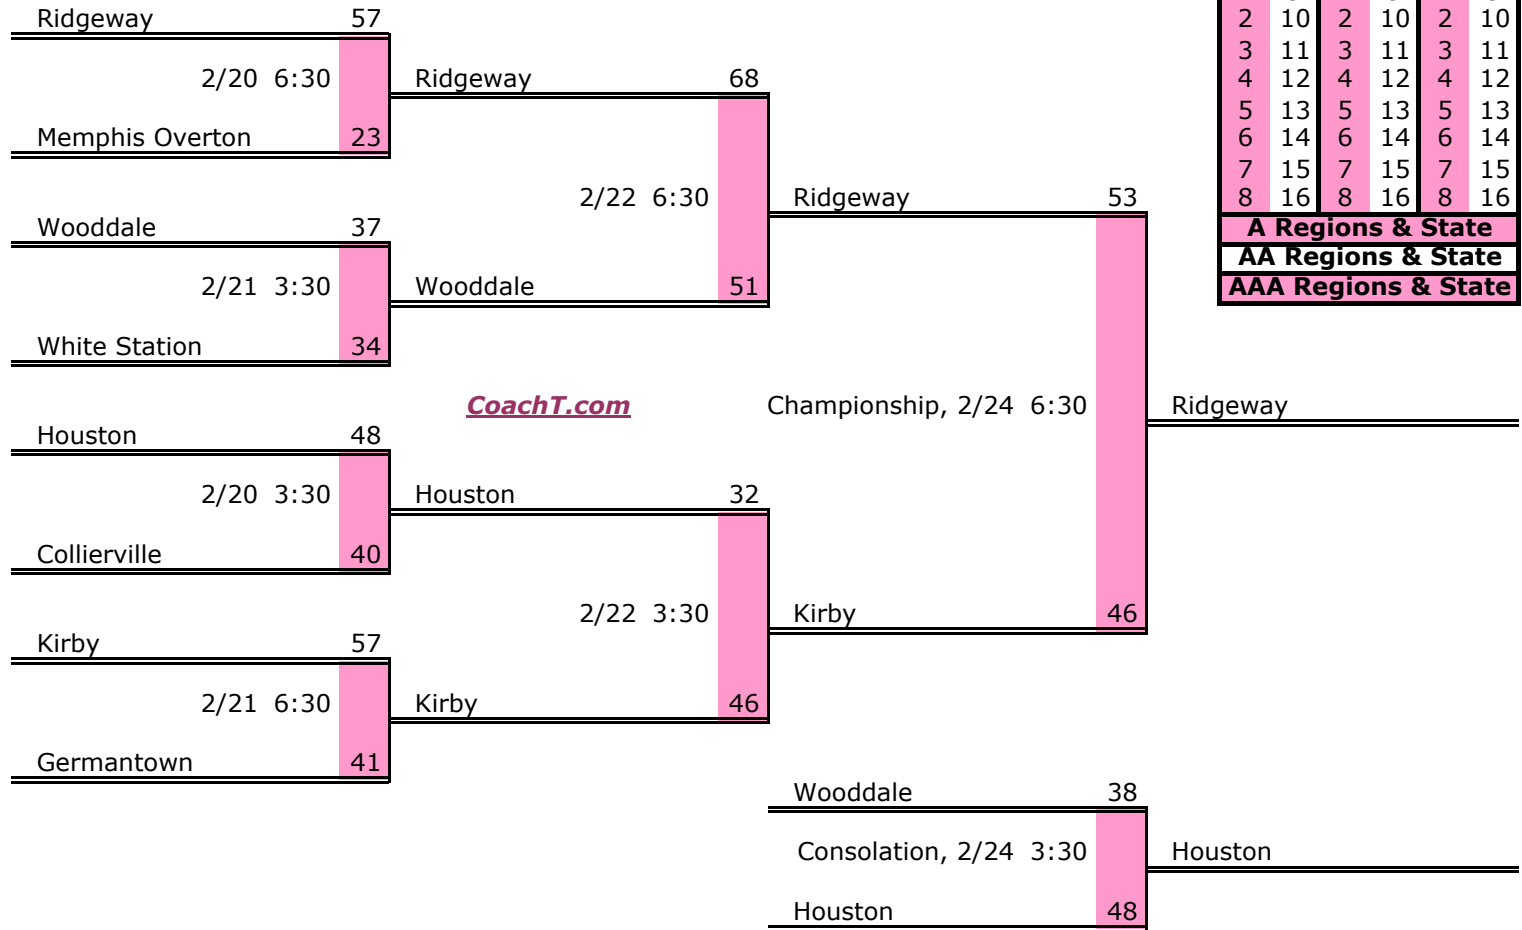

District 15 AAA

Pre-Tourney Rank:

1. Ridgeway
2. Houston
3. Kirby
4. Wooddale
5. White Station
6. Germantown
7. Collierville
8. Memphis Overton

District 15 AAA Finish:

1. Ridgeway
2. Kirby
3. Houston
4. Wooddale

Districts					
A		AA		AAA	
1	9	1	9	1	9
2	10	2	10	2	10
3	11	3	11	3	11
4	12	4	12	4	12
5	13	5	13	5	13
6	14	6	14	6	14
7	15	7	15	7	15
8	16	8	16	8	16
A Regions & State					
AA Regions & State					
AAA Regions & State