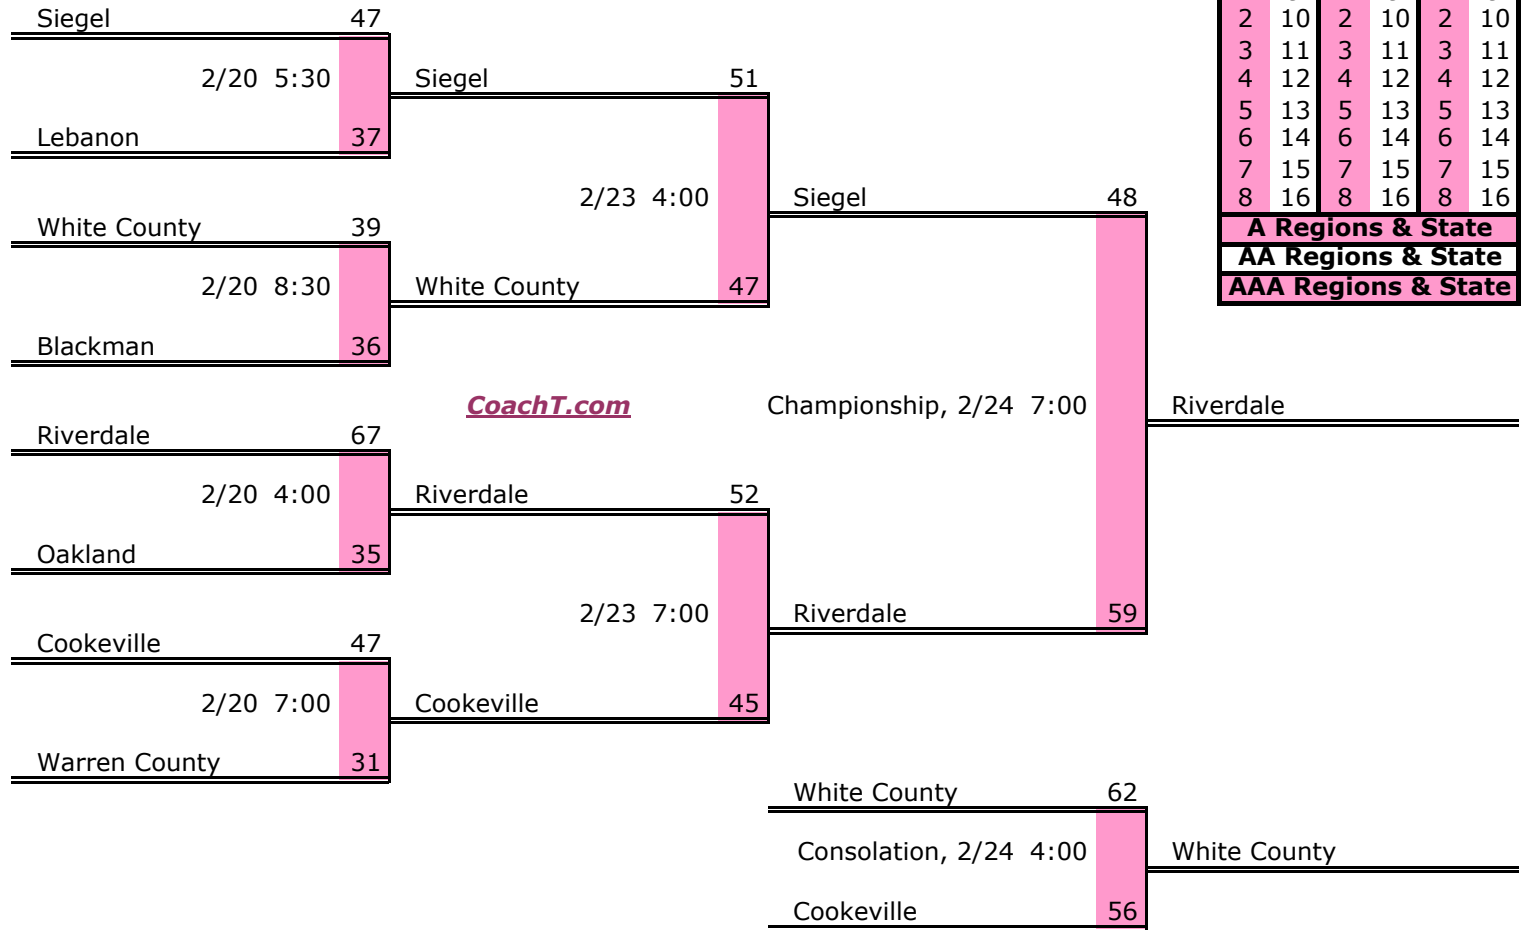

District 7 AAA

Pre-Tourney Rank:

1. Siegel
2. Riverdale
3. Cookeville
4. White County
5. Blackman
6. Warren County
7. Oakland
8. Lebanon

District 7 AAA Finish:

1. Riverdale
2. Siegel
3. White County
4. Cookeville

Districts					
A		AA		AAA	
1	9	1	9	1	9
2	10	2	10	2	10
3	11	3	11	3	11
4	12	4	12	4	12
5	13	5	13	5	13
6	14	6	14	6	14
7	15	7	15	7	15
8	16	8	16	8	16
A Regions & State					
AA Regions & State					
AAA Regions & State