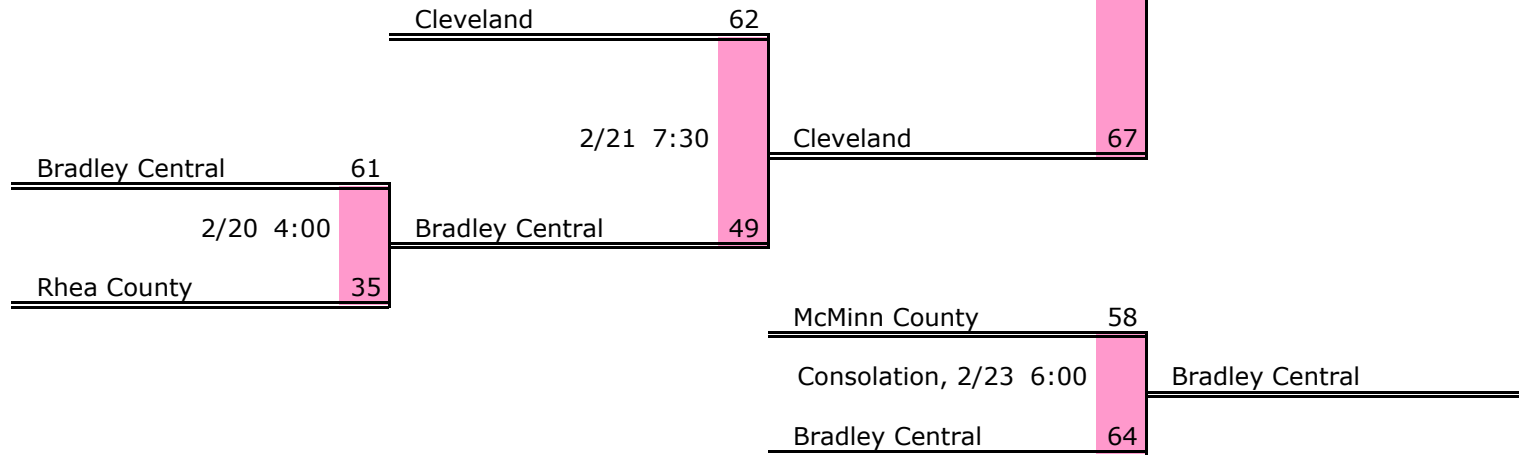

District 5 AAA Finish:

1. Cleveland
2. Cumberland Co.
3. Bradley Central
4. McMinn County

Districts					
A		AA		AAA	
1	9	1	9	1	9
2	10	2	10	2	10
3	11	3	11	3	11
4	12	4	12	4	12
5	13	5	13	5	13
6	14	6	14	6	14
7	15	7	15	7	15
8	16	8	16	8	16
A Regions & State					
AA Regions & State					
AAA Regions & State