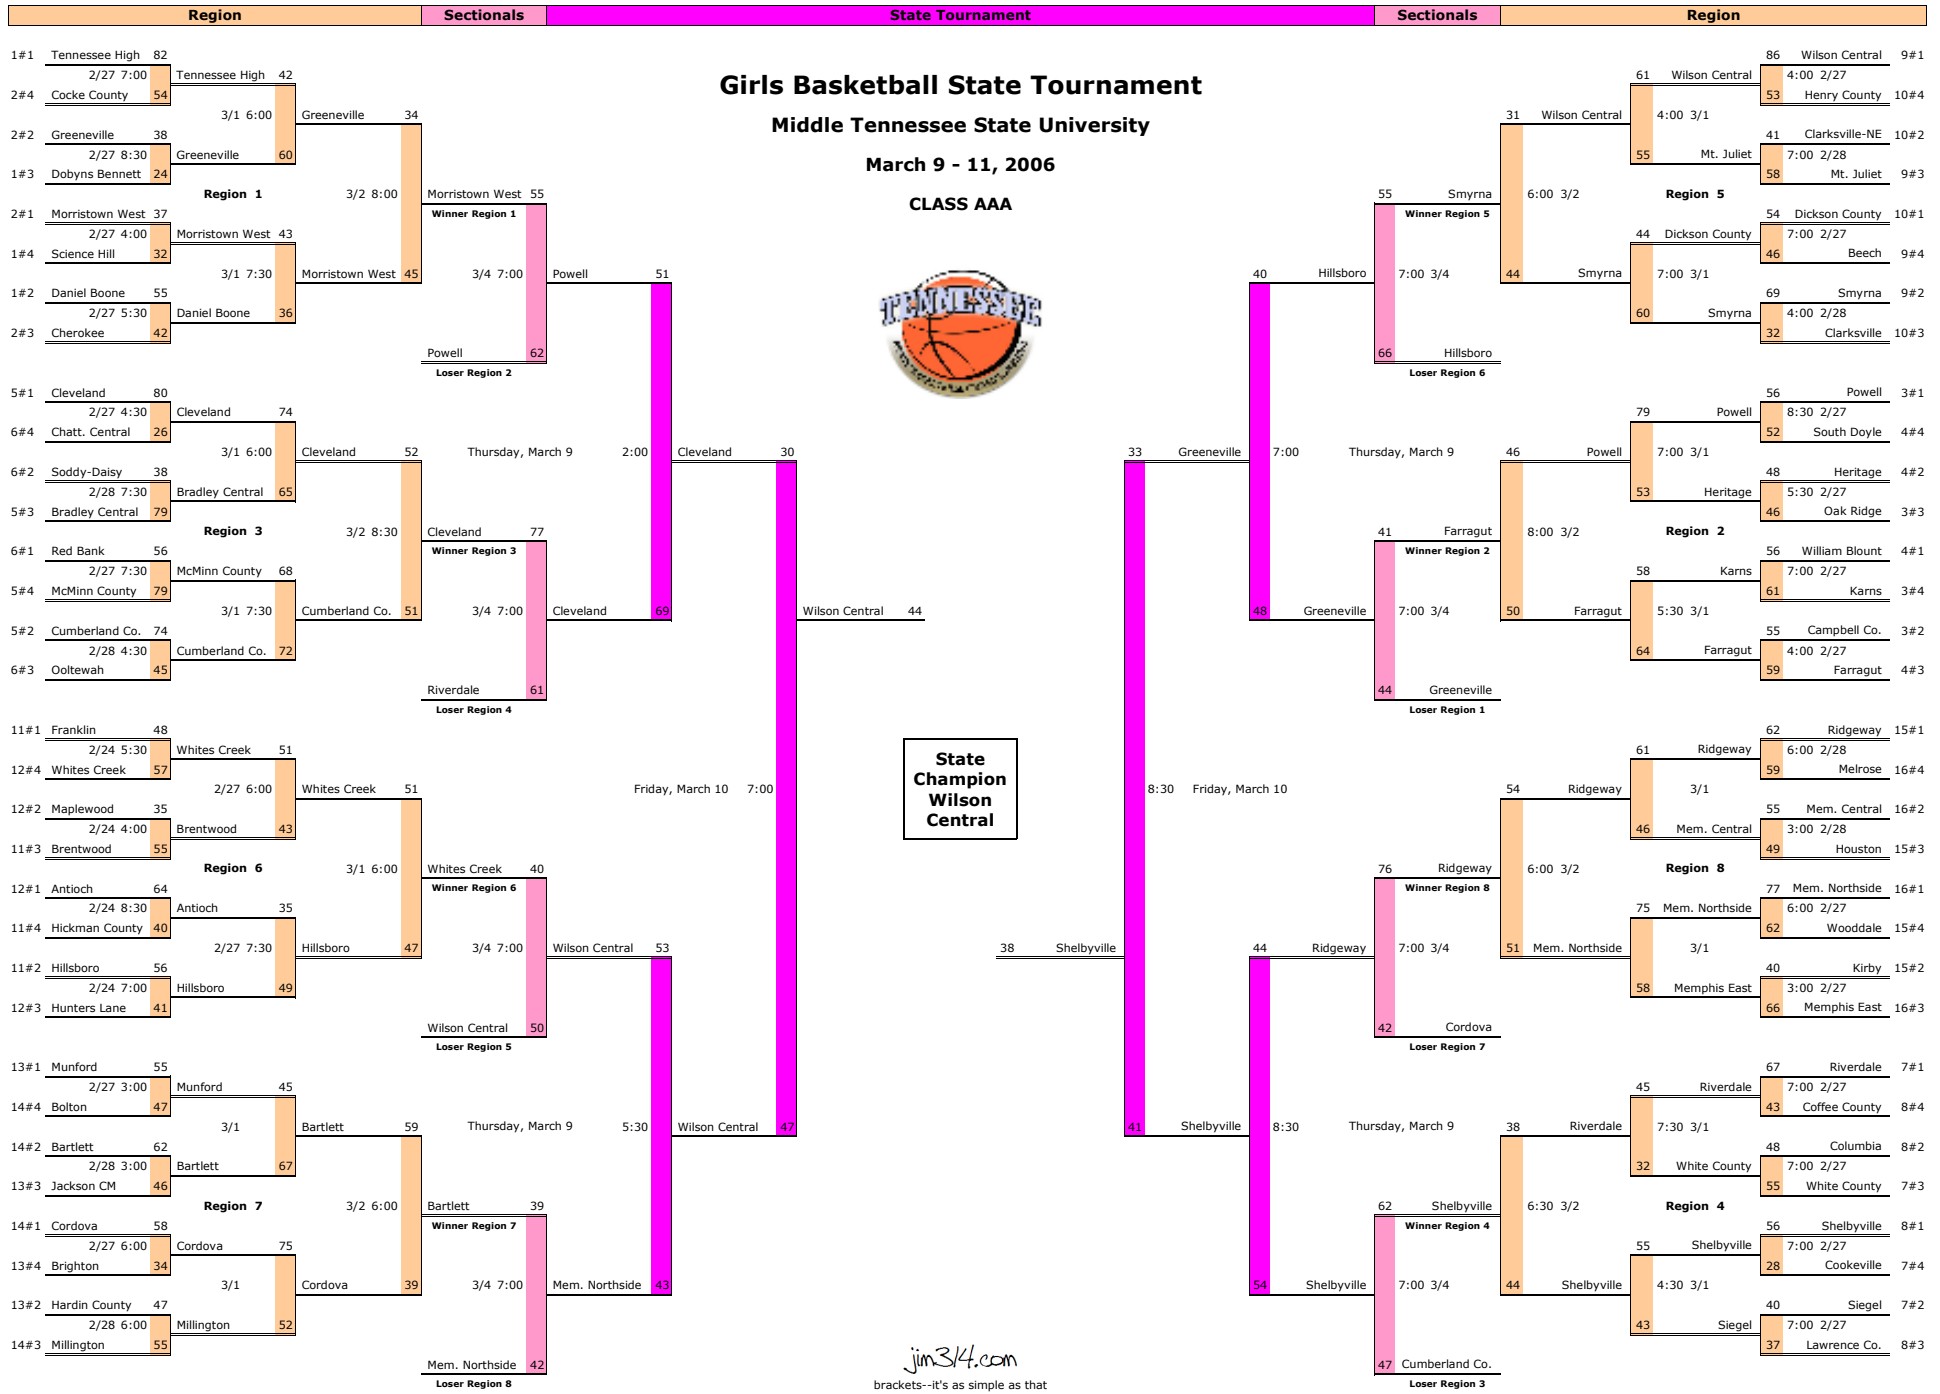

D2 East Region	Region Semifinals	Region Finals

		1	Knoxville Webb	57
	2	GPS	73	Championship, 2/24 7:30
3	Baylor	39	2/23 7:30	GPS
	2/21 6:00	Baylor	41	45
4	King's Academy	24		Knoxville Webb

State Champion
Wilson Central