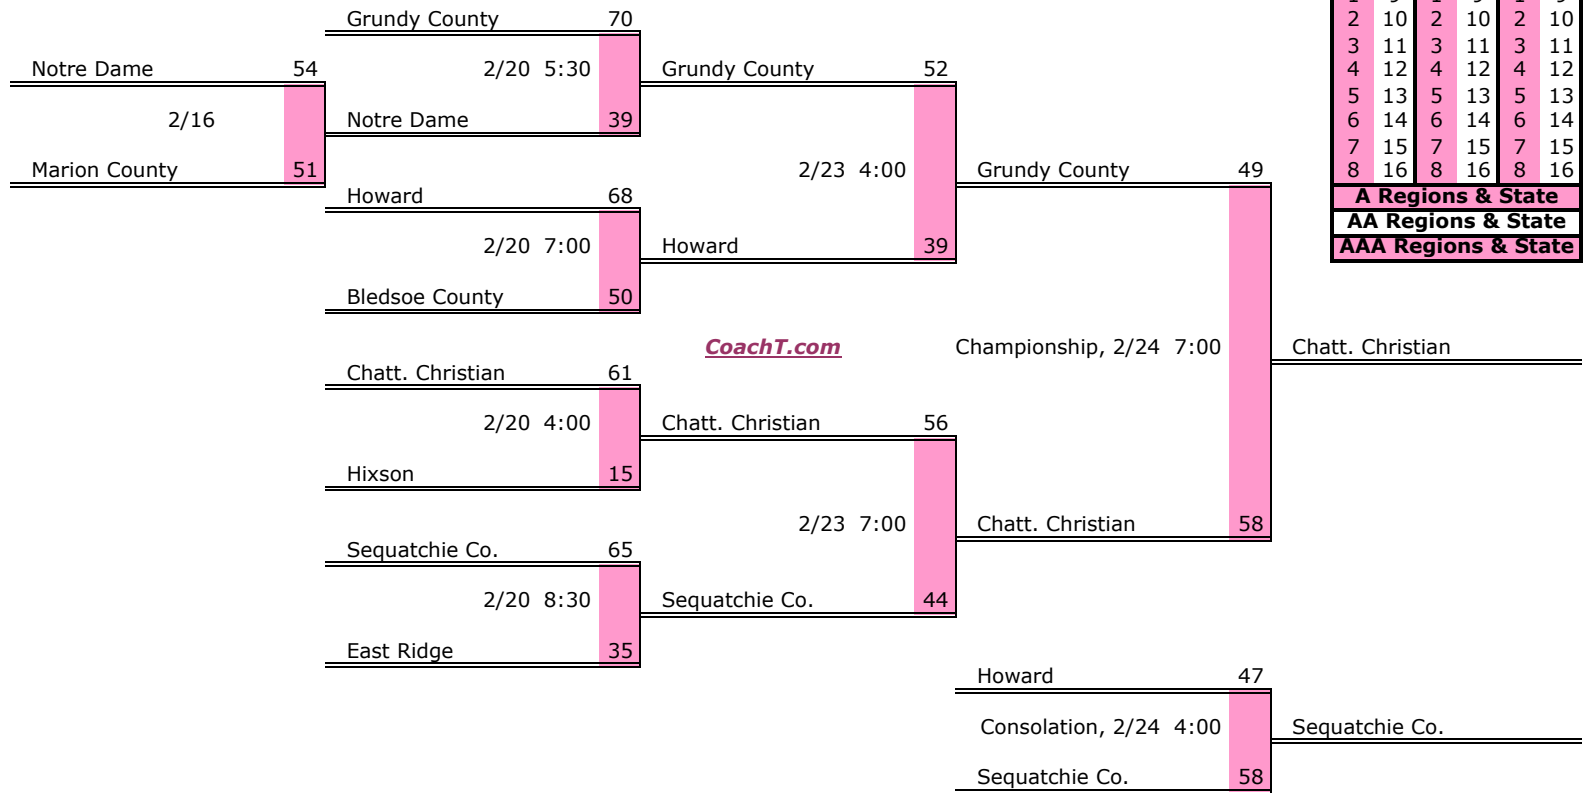

District 6 AA

Pre-Tourney Rank:

1. Grundy County
2. Chatt. Christian
3. Sequatchie Co.
4. Howard
5. Bledsoe County
6. East Ridge
7. Hixson
8. Notre Dame
9. Marion County

District 6 AA Finish:

1. Chatt. Christian
2. Grundy County
3. Sequatchie Co.
4. Howard

Districts					
A		AA		AAA	
1	9	1	9	1	9
2	10	2	10	2	10
3	11	3	11	3	11
4	12	4	12	4	12
5	13	5	13	5	13
6	14	6	14	6	14
7	15	7	15	7	15
8	16	8	16	8	16
A Regions & State					
AA Regions & State					
AAA Regions & State