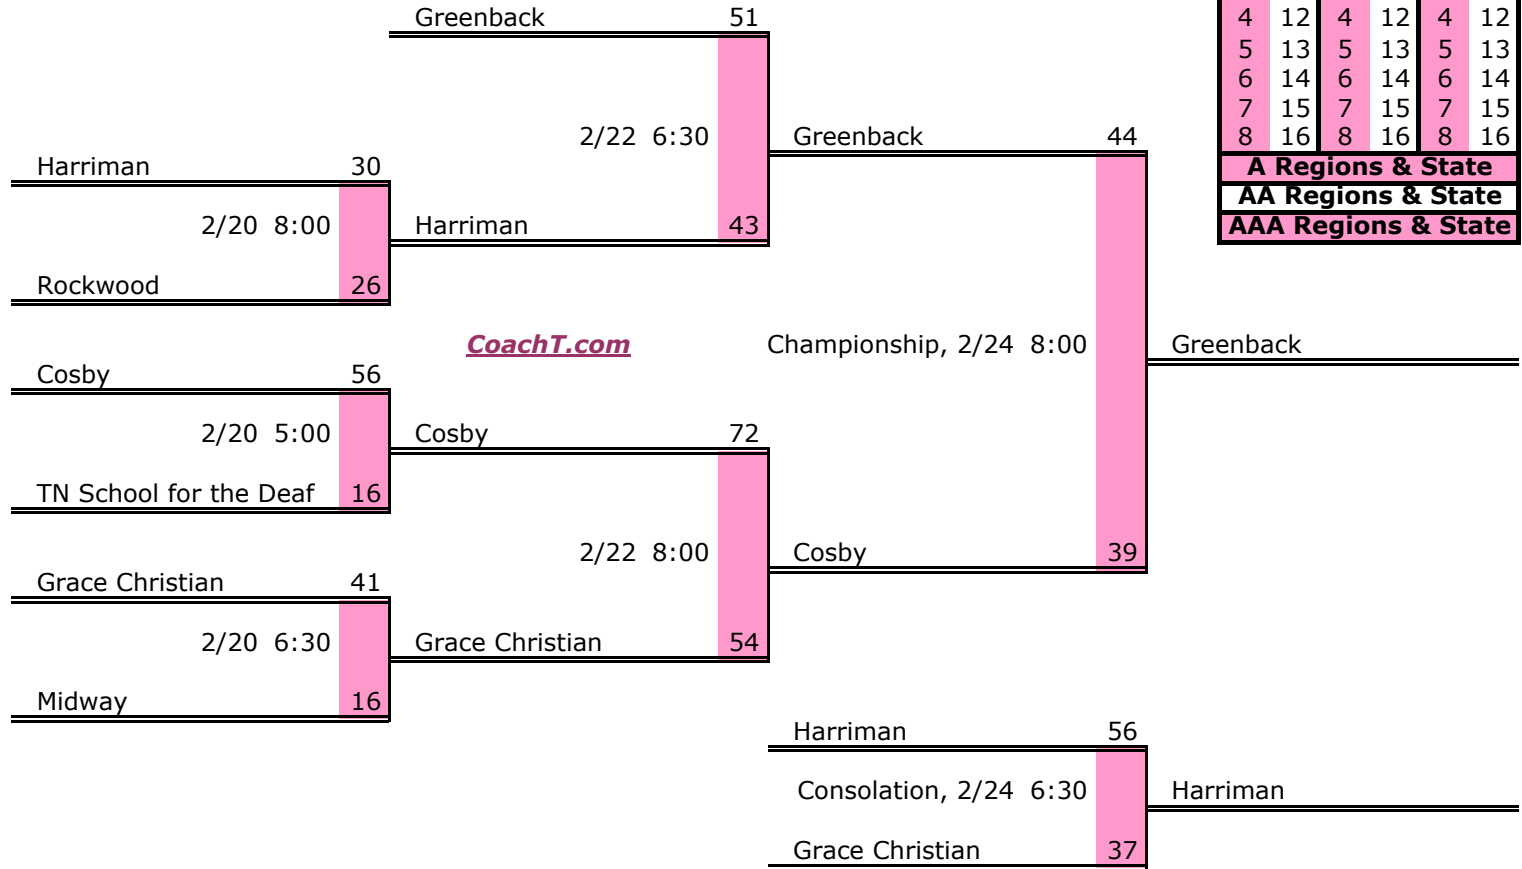

District 3 A

Pre-Tourney Rank:

1. Greenback
2. Cosby
3. Grace Christian
4. Harriman
5. Rockwood
6. Midway
7. TN School for the Deaf

District 3 A Finish:

1. Greenback
2. Cosby
3. Harriman
4. Grace Christian

Districts					
A		AA		AAA	
1	9	1	9	1	9
2	10	2	10	2	10
3	11	3	11	3	11
4	12	4	12	4	12
5	13	5	13	5	13
6	14	6	14	6	14
7	15	7	15	7	15
8	16	8	16	8	16
A Regions & State					
AA Regions & State					
AAA Regions & State