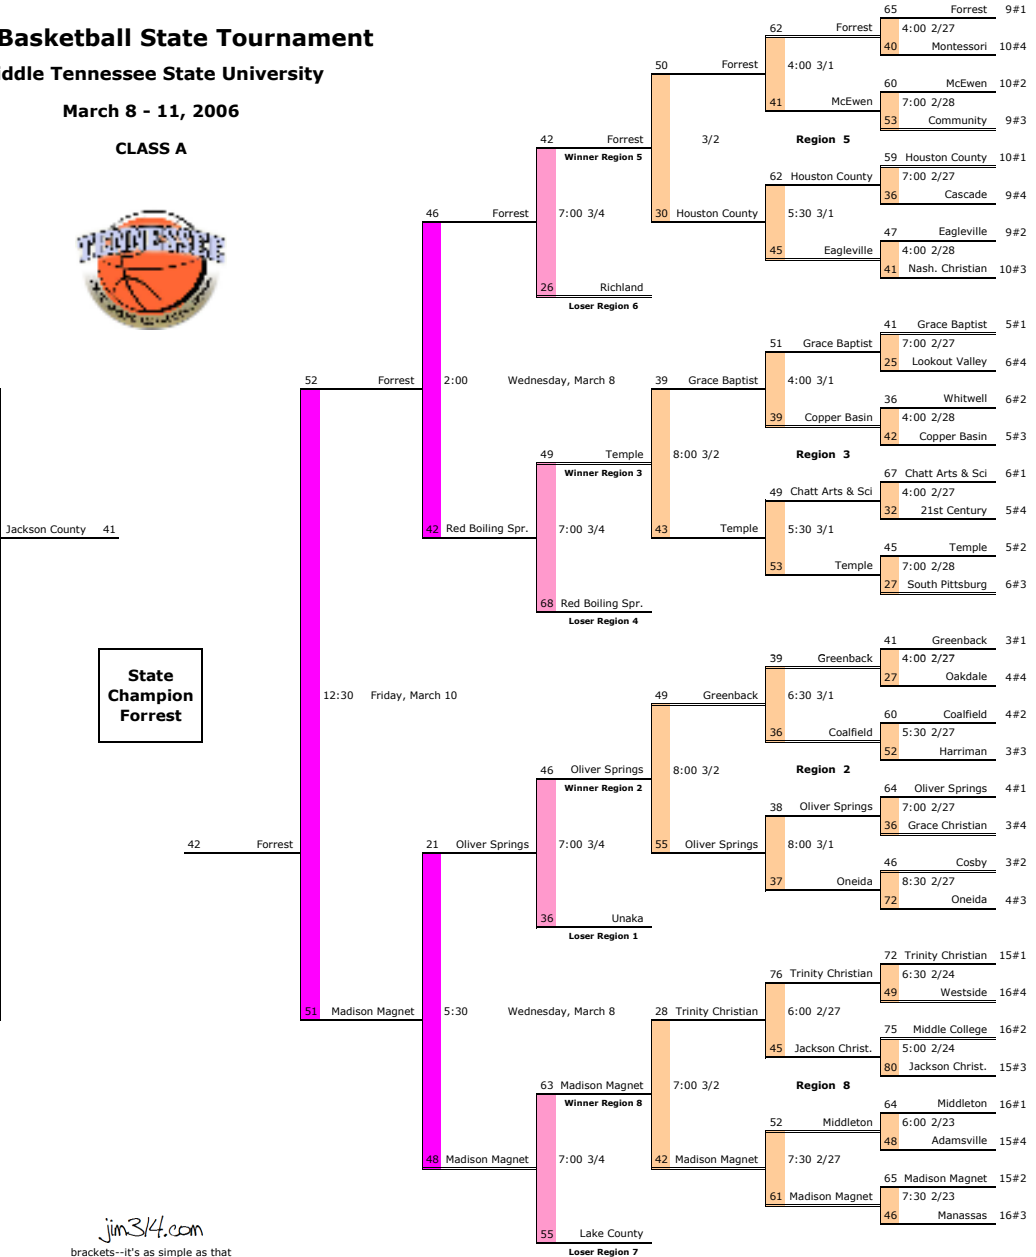

**State Tournament**

**Girls Basketball State Tournament**

**Lipscomb University**

**March 1 - 4, 2006**

**Division 2**

**State  
Champion:  
Brentwood  
Academy**

D2 West Region	Region Quarterfinals	Region Semifinals	Region Finals
----------------	----------------------	-------------------	---------------

D2 West Region	Region Quarterfinals	Region Semifinals	Region Finals
----------------	----------------------	-------------------	---------------

<b>D2 East Region</b>	<b>Region Semifinals</b>	<b>Region Finals</b>
-----------------------	--------------------------	----------------------

**Region Sectionals State Tournament Sectionals Region**

**Girls Basketball State Tournament**  
**Middle Tennessee State University**  
**March 8 - 11, 2006**  
**CLASS A**

jin34.com  
 brackets--it's as simple as that