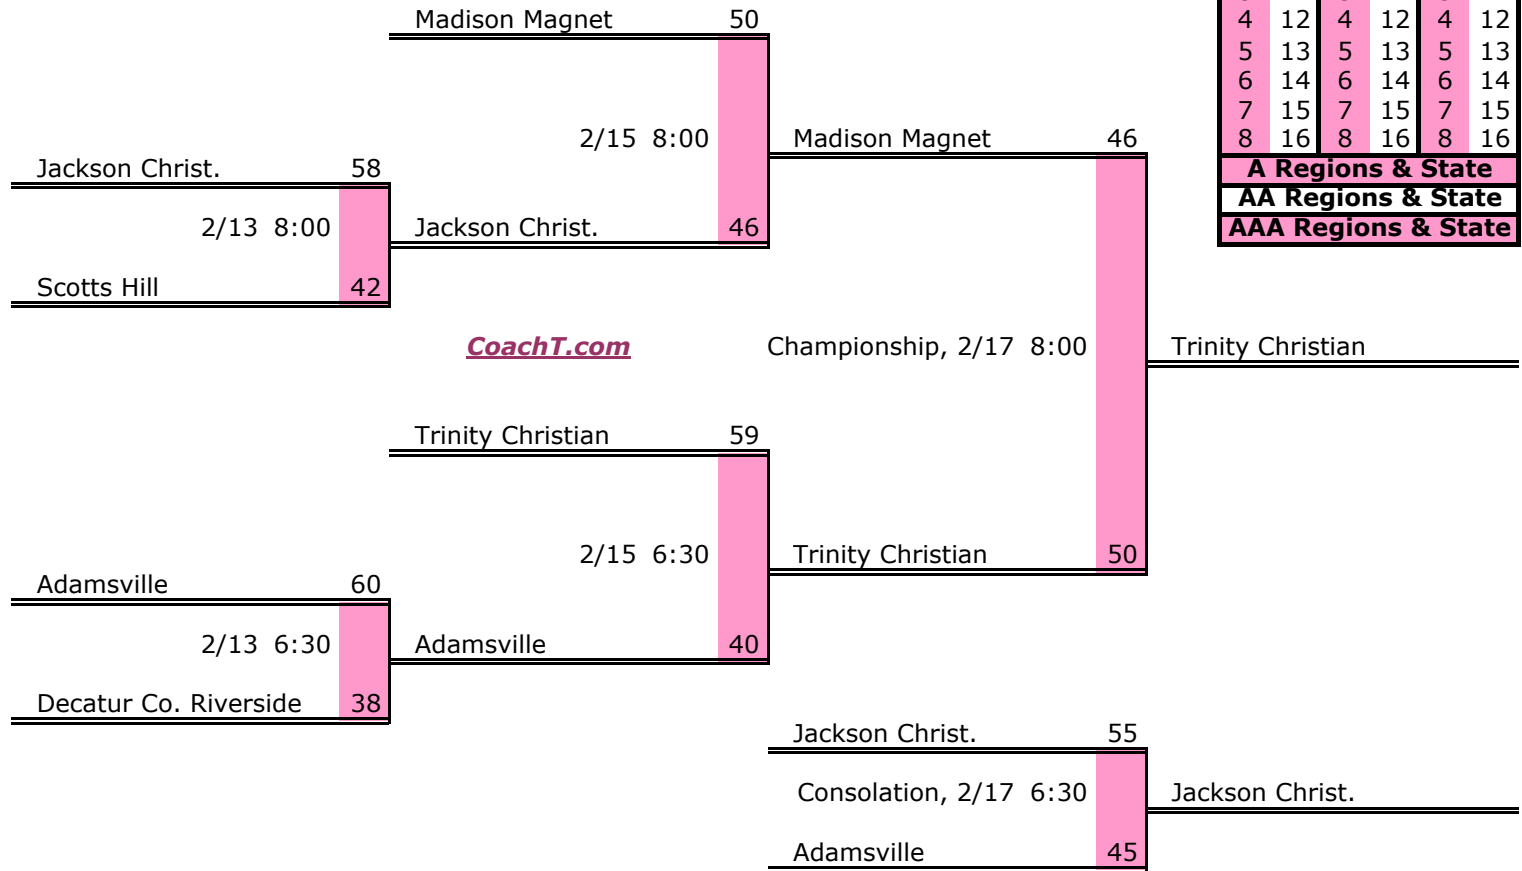

District 15 A

Pre-Tourney Rank:

1. Madison Magnet
2. Trinity Christian
3. Adamsville
4. Jackson Christ.
5. Scotts Hill
6. Decatur Co. Riverside

Districts					
A		AA		AAA	
1	9	1	9	1	9
2	10	2	10	2	10
3	11	3	11	3	11
4	12	4	12	4	12
5	13	5	13	5	13
6	14	6	14	6	14
7	15	7	15	7	15
8	16	8	16	8	16
A Regions & State					
AA Regions & State					
AAA Regions & State					

District 15 A Finish:

1. Trinity Christian
2. Madison Magnet
3. Jackson Christ.
4. Adamsville