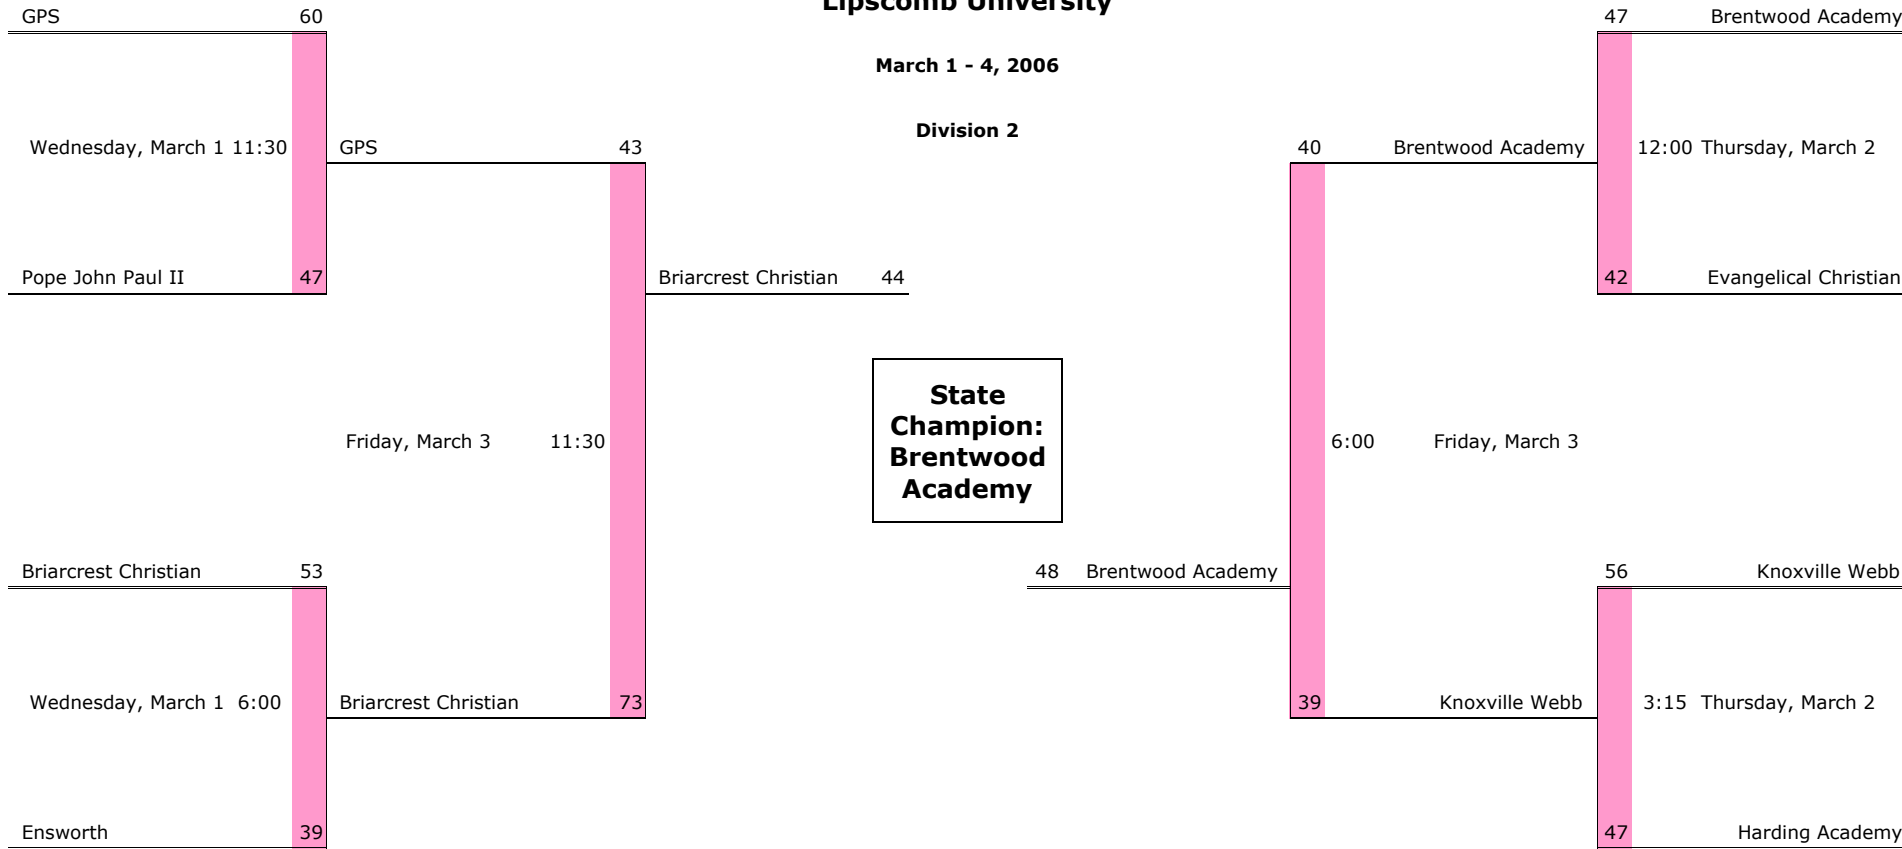

State Tournament

Girls Basketball State Tournament

Lipscomb University

March 1 - 4, 2006

Division 2

**State
Champion:
Brentwood
Academy**

D2 West Region	Region Quarterfinals	Region Semifinals	Region Finals
----------------	----------------------	-------------------	---------------

D2 West Region	Region Quarterfinals	Region Semifinals	Region Finals
----------------	----------------------	-------------------	---------------

D2 East Region	Region Semifinals	Region Finals
----------------	-------------------	---------------