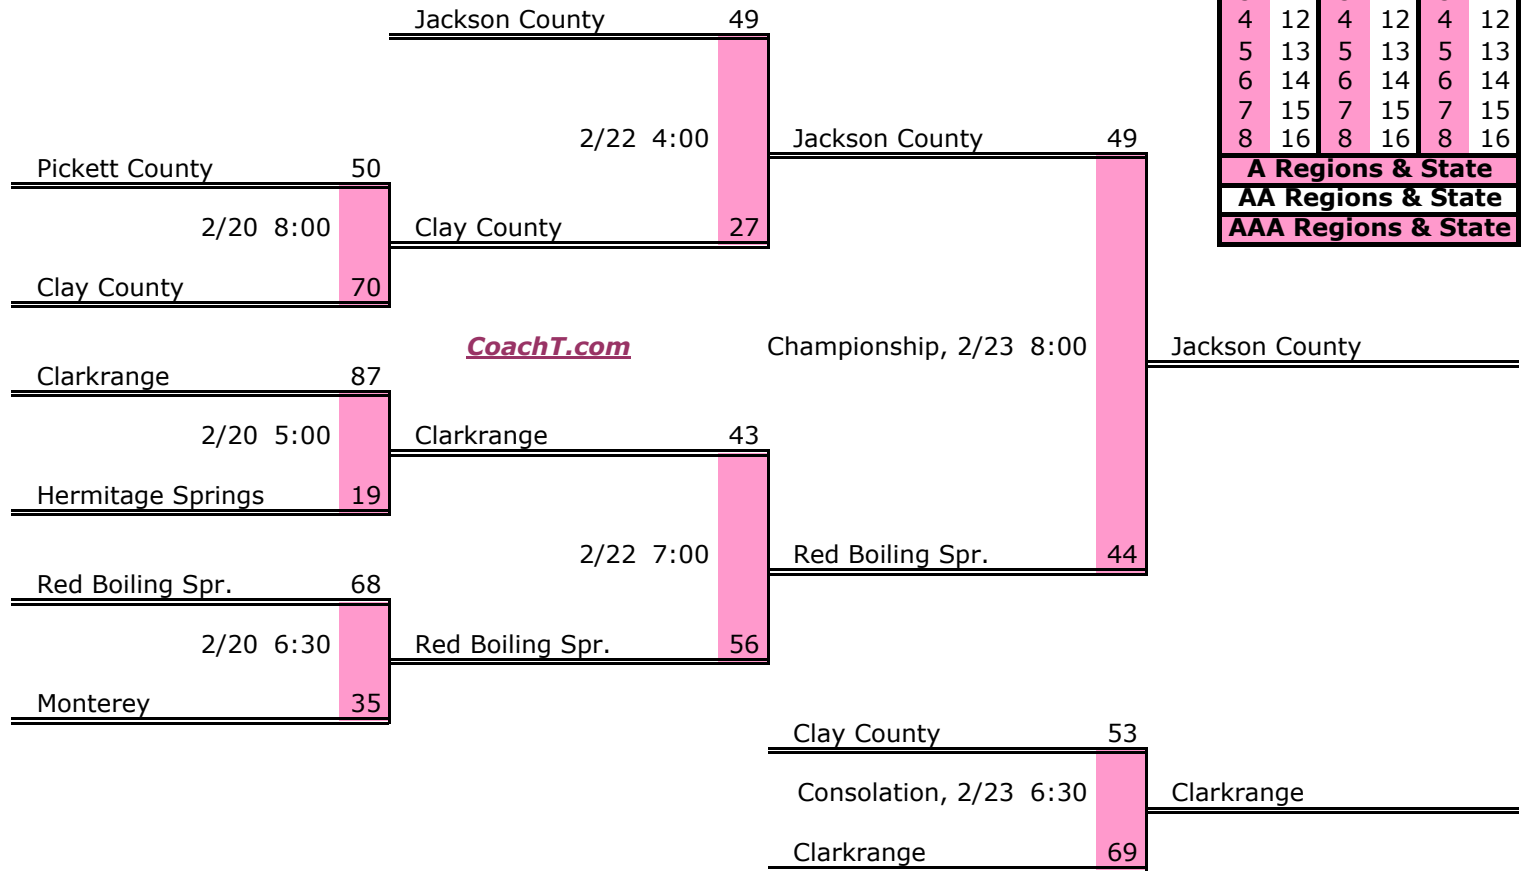

District 7 A

Pre-Tourney Rank:

1. Jackson County
2. Clarkrange
3. Red Boiling Spr.
4. Pickett County
5. Clay County
6. Monterey
7. Hermitage Springs

District 7 A Finish:

1. Jackson County
2. Red Boiling Spr.
3. Clarkrange
4. Clay County

Districts					
A		AA		AAA	
1	9	1	9	1	9
2	10	2	10	2	10
3	11	3	11	3	11
4	12	4	12	4	12
5	13	5	13	5	13
6	14	6	14	6	14
7	15	7	15	7	15
8	16	8	16	8	16
A Regions & State					
AA Regions & State					
AAA Regions & State