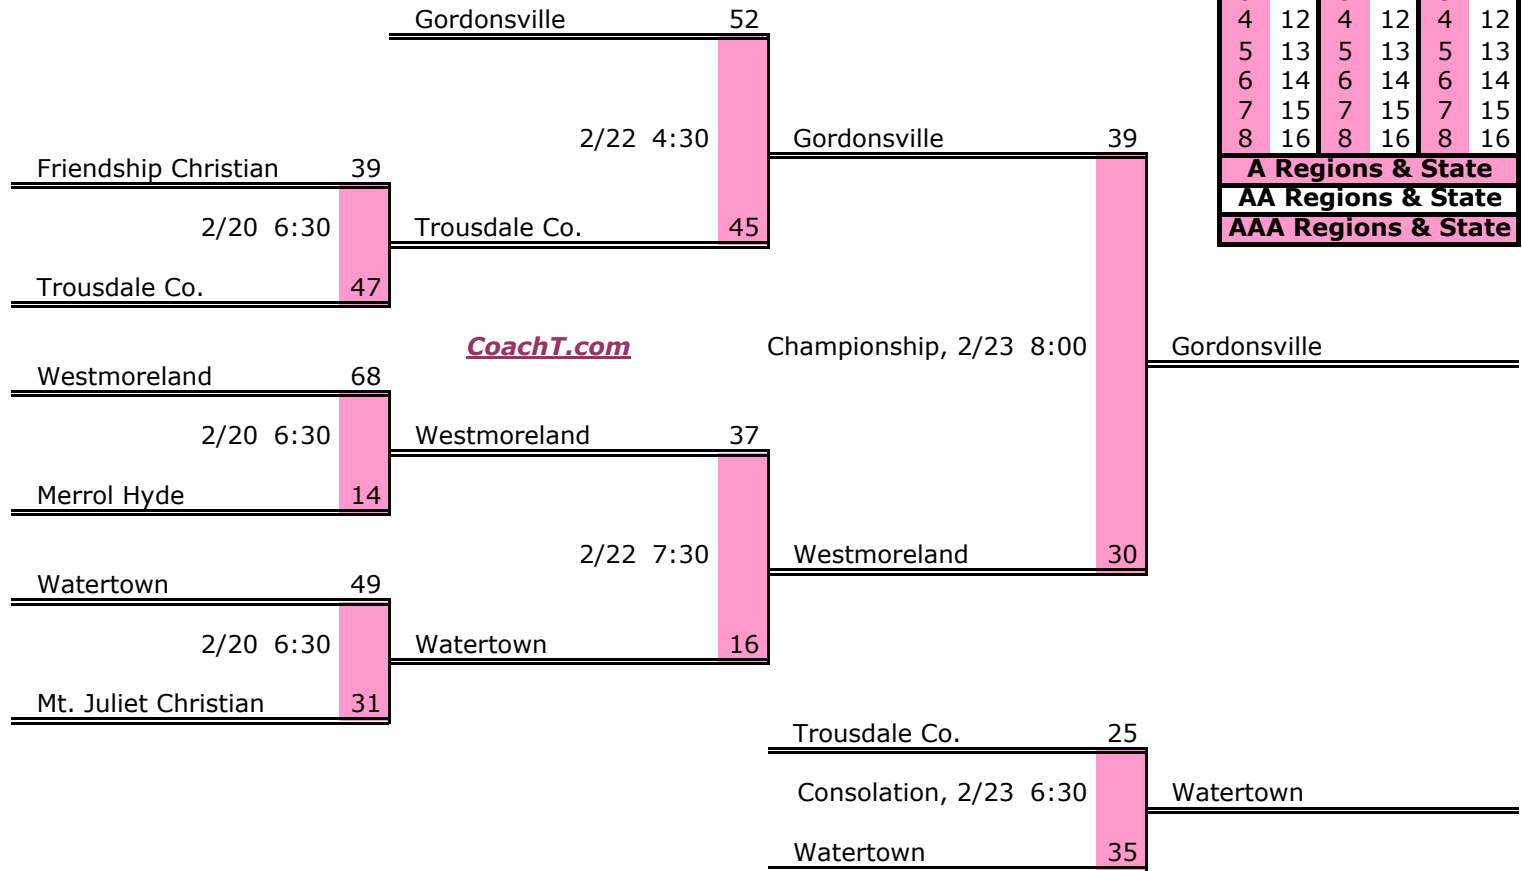

District 8 A

Pre-Tourney Rank:

1. Gordonsville
2. Westmoreland
3. Watertown
4. Friendship Christian
5. Trousdale Co.
6. Mt. Juliet Christian
7. Merrol Hyde

District 8 A Finish:

1. Gordonsville
2. Westmoreland
3. Watertown
4. Trousdale Co.

Districts					
A		AA		AAA	
1	9	1	9	1	9
2	10	2	10	2	10
3	11	3	11	3	11
4	12	4	12	4	12
5	13	5	13	5	13
6	14	6	14	6	14
7	15	7	15	7	15
8	16	8	16	8	16
A Regions & State					
AA Regions & State					
AAA Regions & State