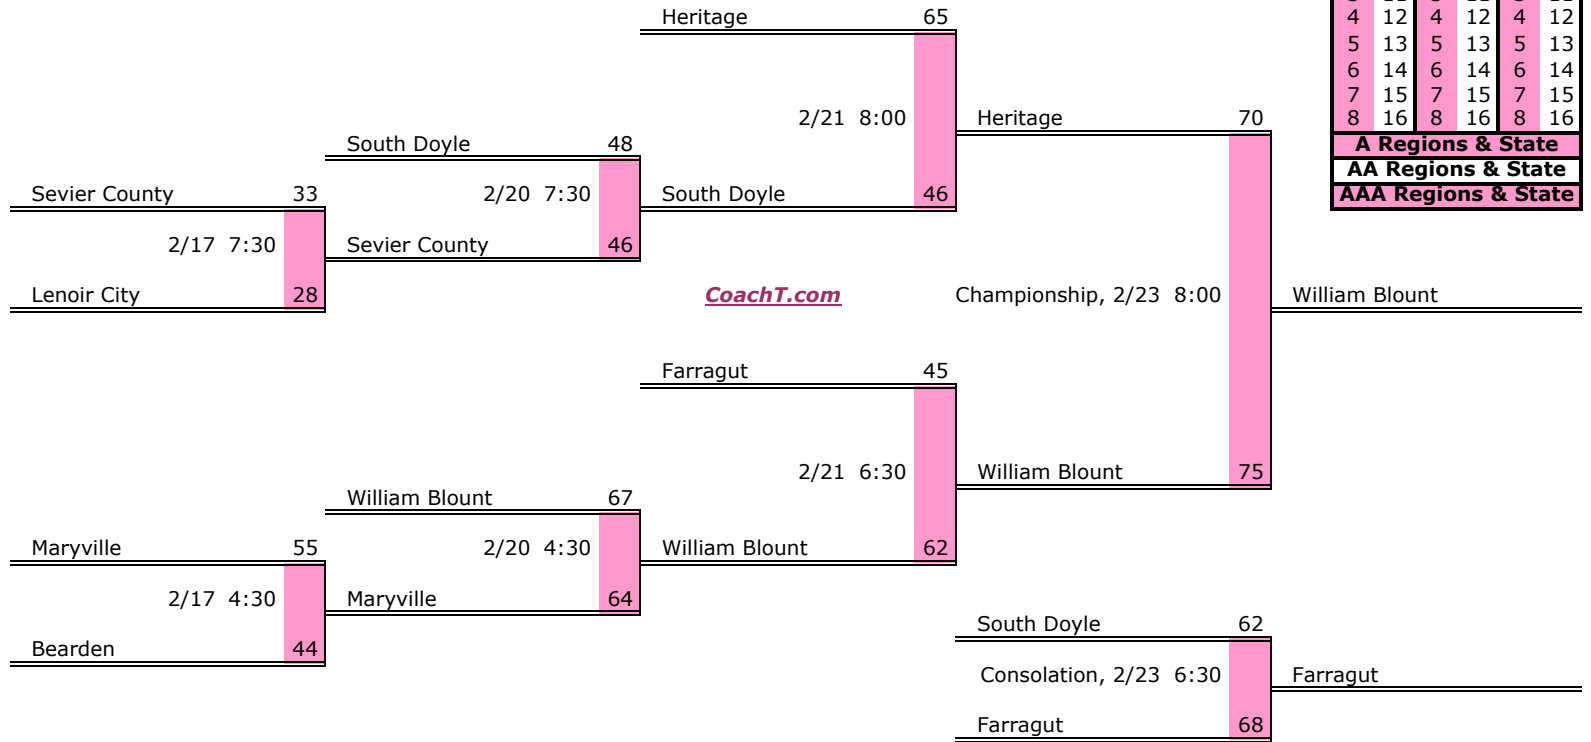

District 3 AAA Finish:

1. Powell
2. Campbell Co.
3. Oak Ridge
4. Karns

District 4 AAA

Pre-Tourney Rank:

1. Heritage
2. Farragut
3. William Blount
4. South Doyle
5. Sevier County
6. Maryville
7. Bearden
8. Lenoir City