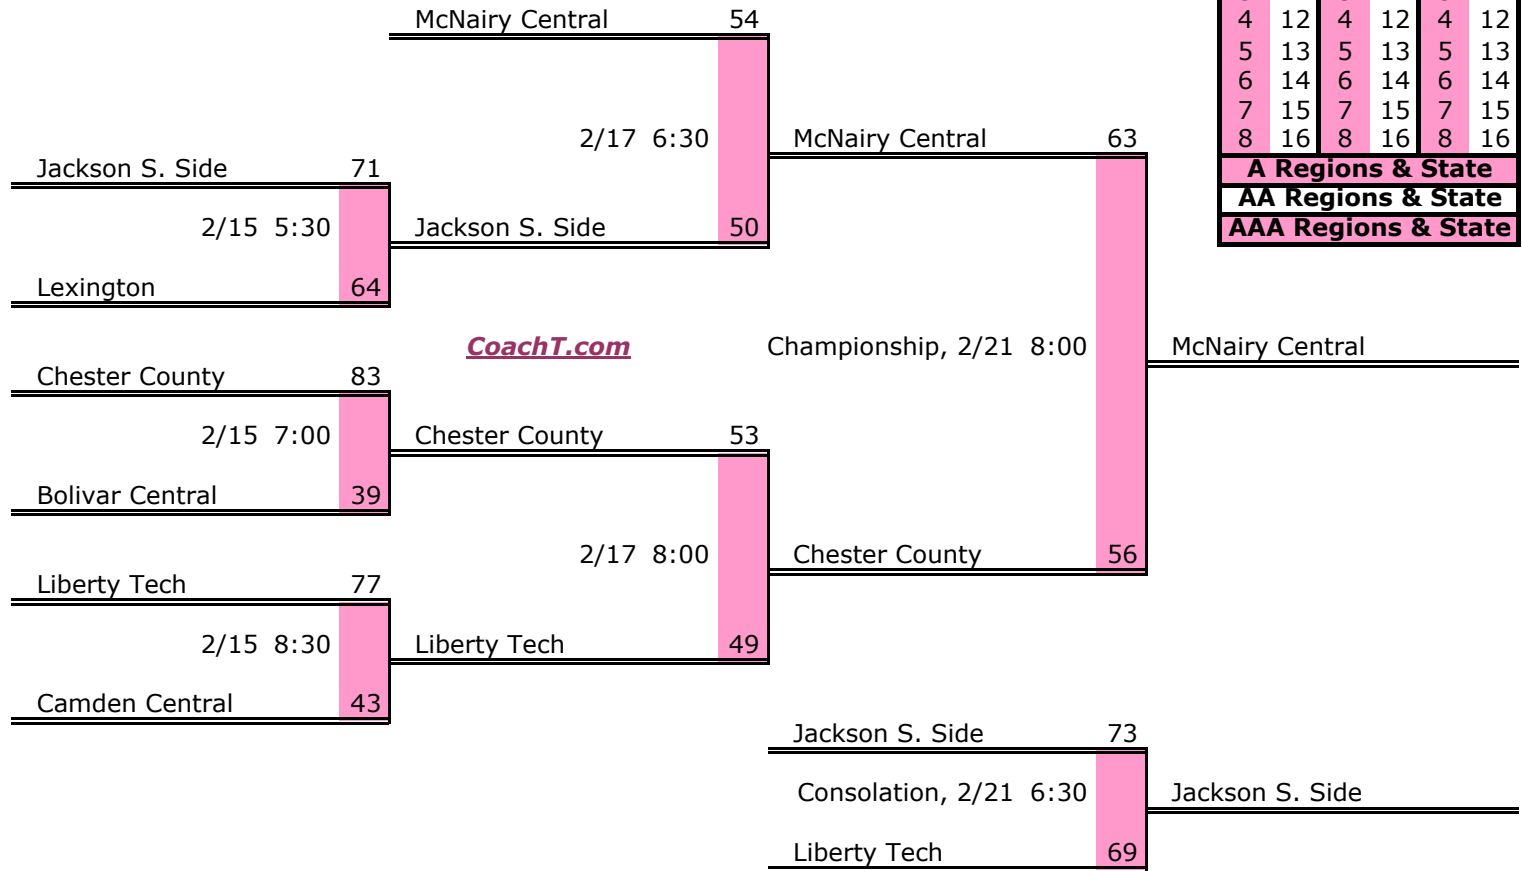

District 12 AA

Pre-Tourney Rank:

1. McNairy Central
2. Chester County
3. Liberty Tech
4. Jackson S. Side
5. Lexington
6. Camden Central
7. Bolivar Central

District 12 AA Finish:

1. McNairy Central
2. Chester County
3. Jackson S. Side
4. Liberty Tech

Districts					
A		AA		AAA	
1	9	1	9	1	9
2	10	2	10	2	10
3	11	3	11	3	11
4	12	4	12	4	12
5	13	5	13	5	13
6	14	6	14	6	14
7	15	7	15	7	15
8	16	8	16	8	16
A Regions & State					
AA Regions & State					
AAA Regions & State