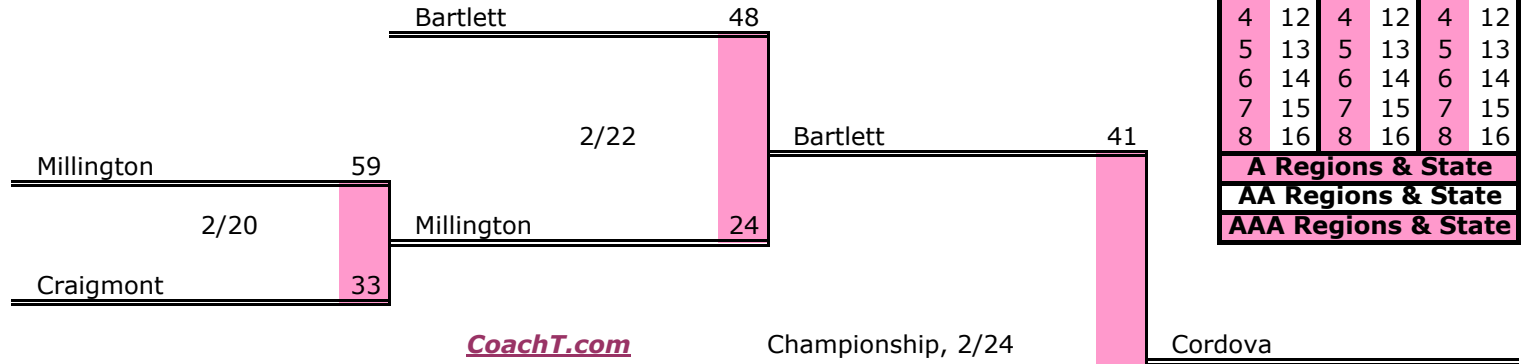

District 14 AAA

Pre-Tourney Rank:

1. Bartlett
2. Bolton
3. Cordova
4. Millington
5. Craigmont
6. Raleigh-Egypt

District 14 AAA Finish:

1. Cordova
2. Bartlett
3. Millington
4. Bolton

Districts					
A		AA		AAA	
1	9	1	9	1	9
2	10	2	10	2	10
3	11	3	11	3	11
4	12	4	12	4	12
5	13	5	13	5	13
6	14	6	14	6	14
7	15	7	15	7	15
8	16	8	16	8	16
A Regions & State					
AA Regions & State					
AAA Regions & State					