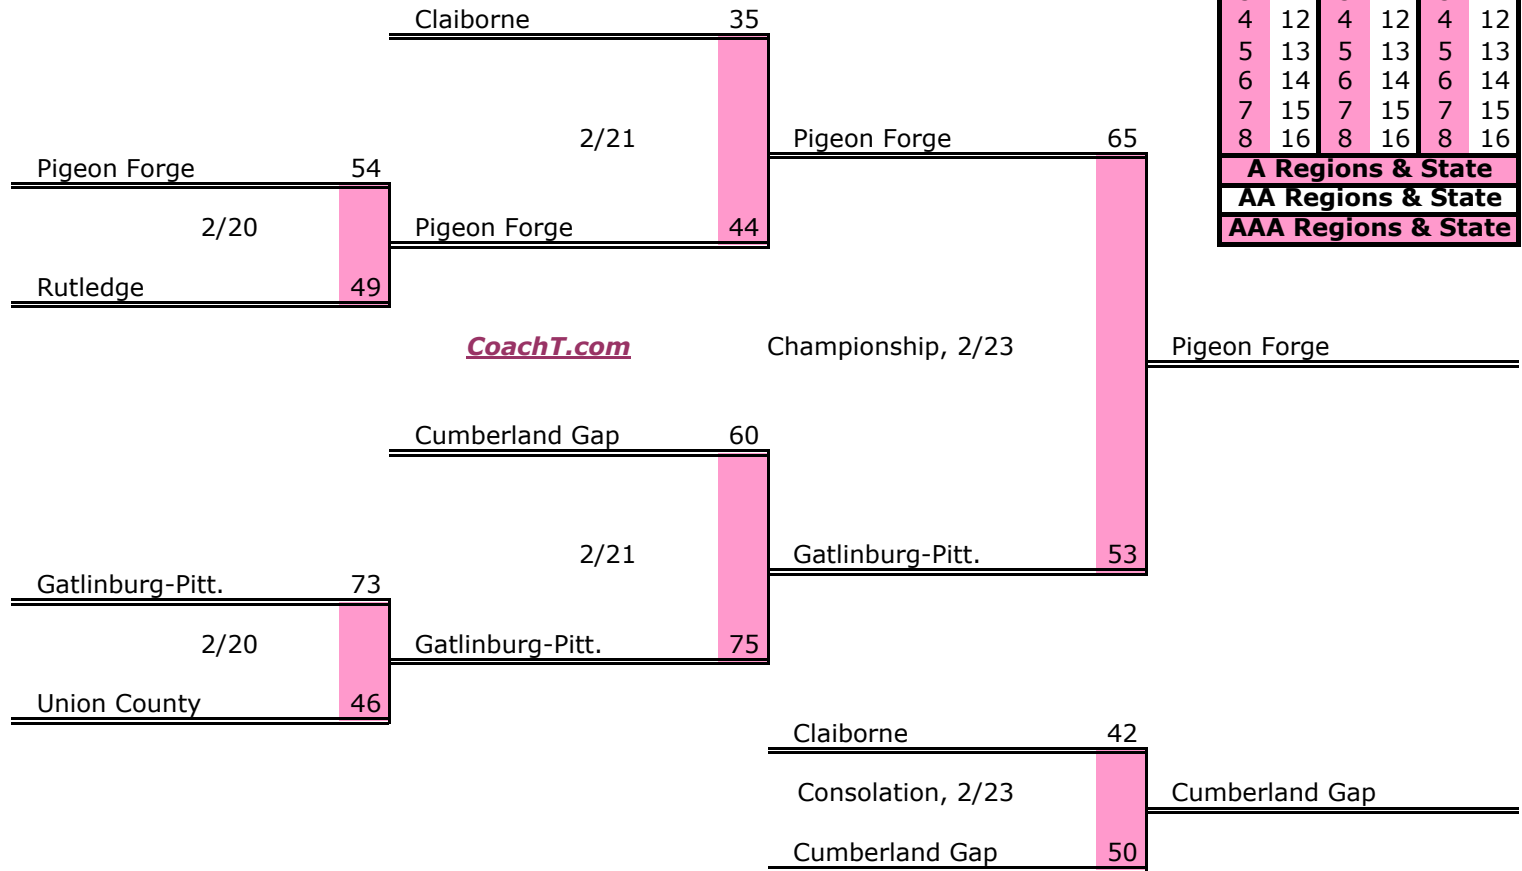

District 2 AA

Pre-Tourney Rank:

1. Claiborne
2. Cumberland Gap
3. Gatlinburg-Pitt.
4. Pigeon Forge
5. Rutledge
6. Union County

District 2 AA Finish:

1. Pigeon Forge
2. Gatlinburg-Pitt.
3. Cumberland Gap
4. Claiborne