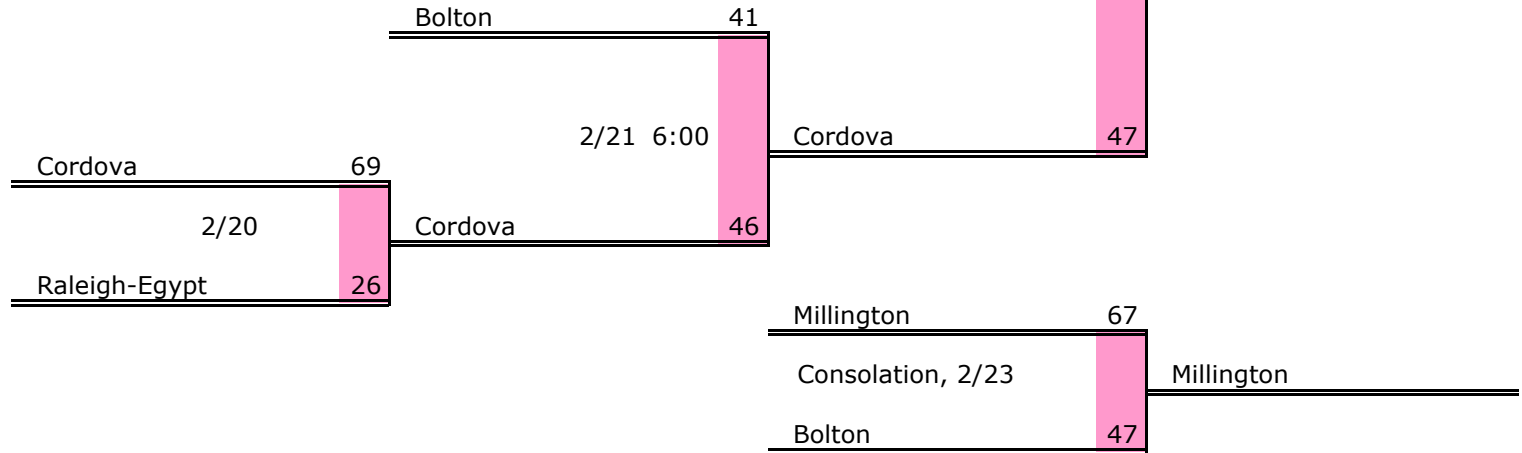

District 14 AAA

Pre-Tourney Rank:

1. Bartlett
2. Bolton
3. Cordova
4. Millington
5. Craigmont
6. Raleigh-Egypt

District 14 AAA Finish:

1. Cordova
2. Bartlett
3. Millington
4. Bolton

Districts					
A		AA		AAA	
1	9	1	9	1	9
2	10	2	10	2	10
3	11	3	11	3	11
4	12	4	12	4	12
5	13	5	13	5	13
6	14	6	14	6	14
7	15	7	15	7	15
8	16	8	16	8	16
A Regions & State					
AA Regions & State					
AAA Regions & State					