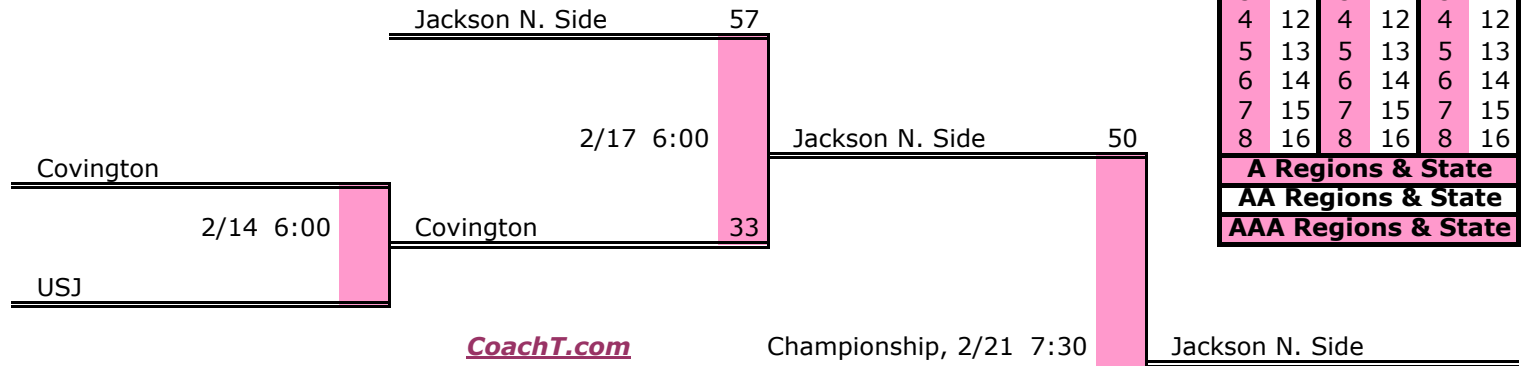

District 14 AA

Pre-Tourney Rank:

1. Jackson N. Side
2. Haywood
3. Ripley
4. Covington
5. USJ
6. Fayette Ware