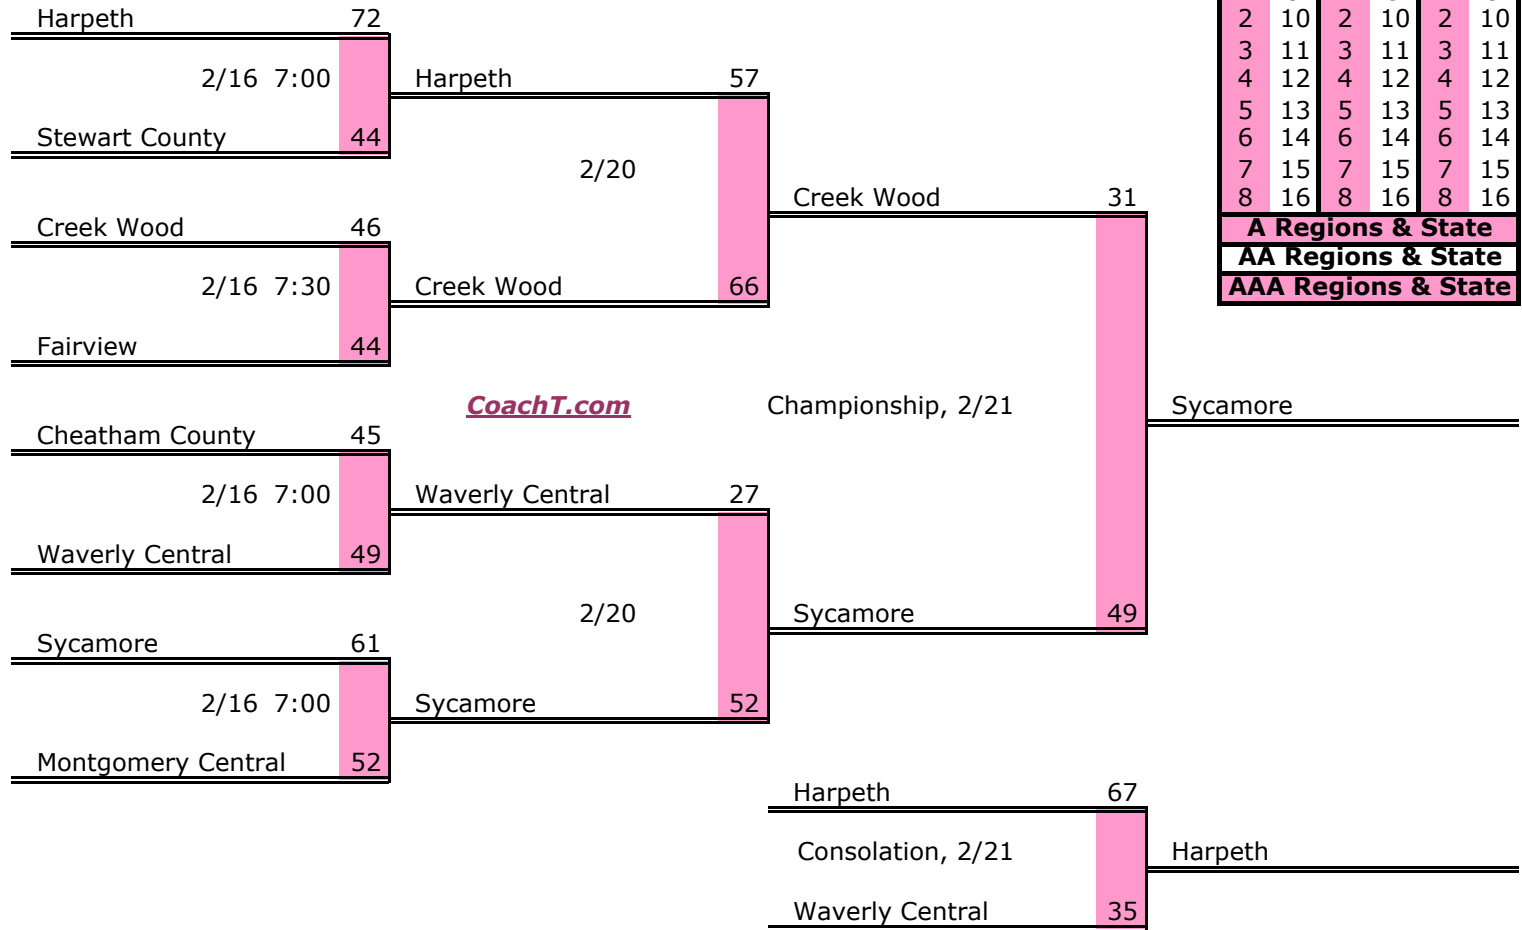

Districts					
A		AA		AAA	
1	9	1	9	1	9
2	10	2	10	2	10
3	11	3	11	3	11
4	12	4	12	4	12
5	13	5	13	5	13
6	14	6	14	6	14
7	15	7	15	7	15
8	16	8	16	8	16
<b>A Regions &amp; State</b>					
<b>AA Regions &amp; State</b>					
<b>AAA Regions &amp; State</b>					

**District 11 AA**

**Pre-Tourney Rank:**

1. Harpeth
2. Cheatham County
3. Sycamore
4. Creek Wood
5. Fairview
6. Montgomery Central
7. Waverly Central
8. Stewart County

**District 11 AA Finish:**

1. Sycamore
2. Creek Wood
3. Harpeth
4. Waverly Central