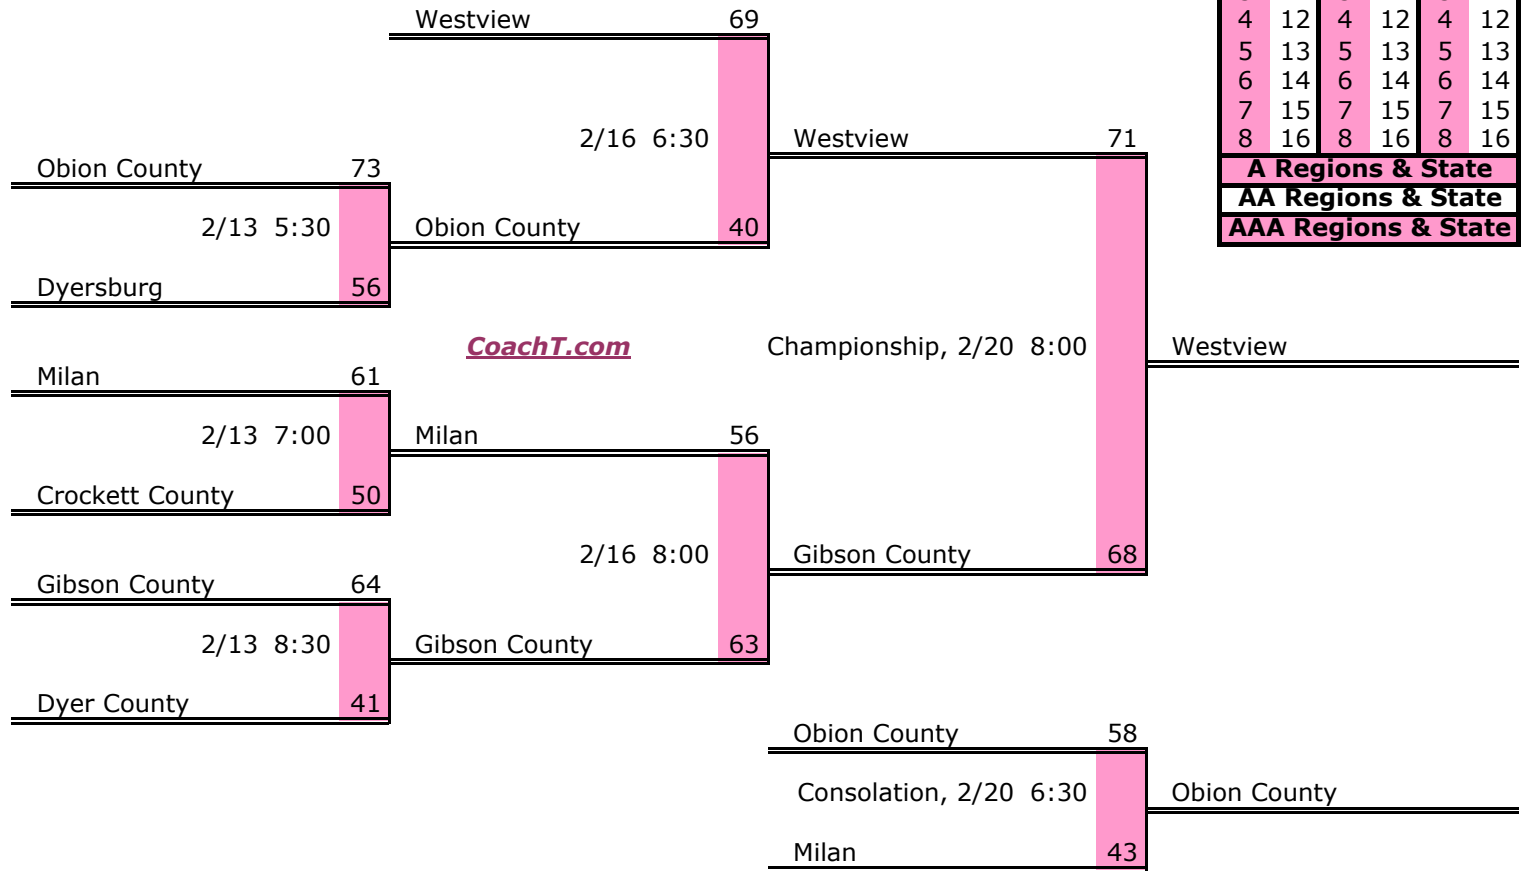

**District 13 AA**

**Pre-Tourney Rank:**

1. Westview
2. Milan
3. Gibson County
4. Obion County
5. Dyersburg
6. Dyer County
7. Crockett County

**District 13 AA Finish:**

1. Westview
2. Gibson County
3. Obion County
4. Milan