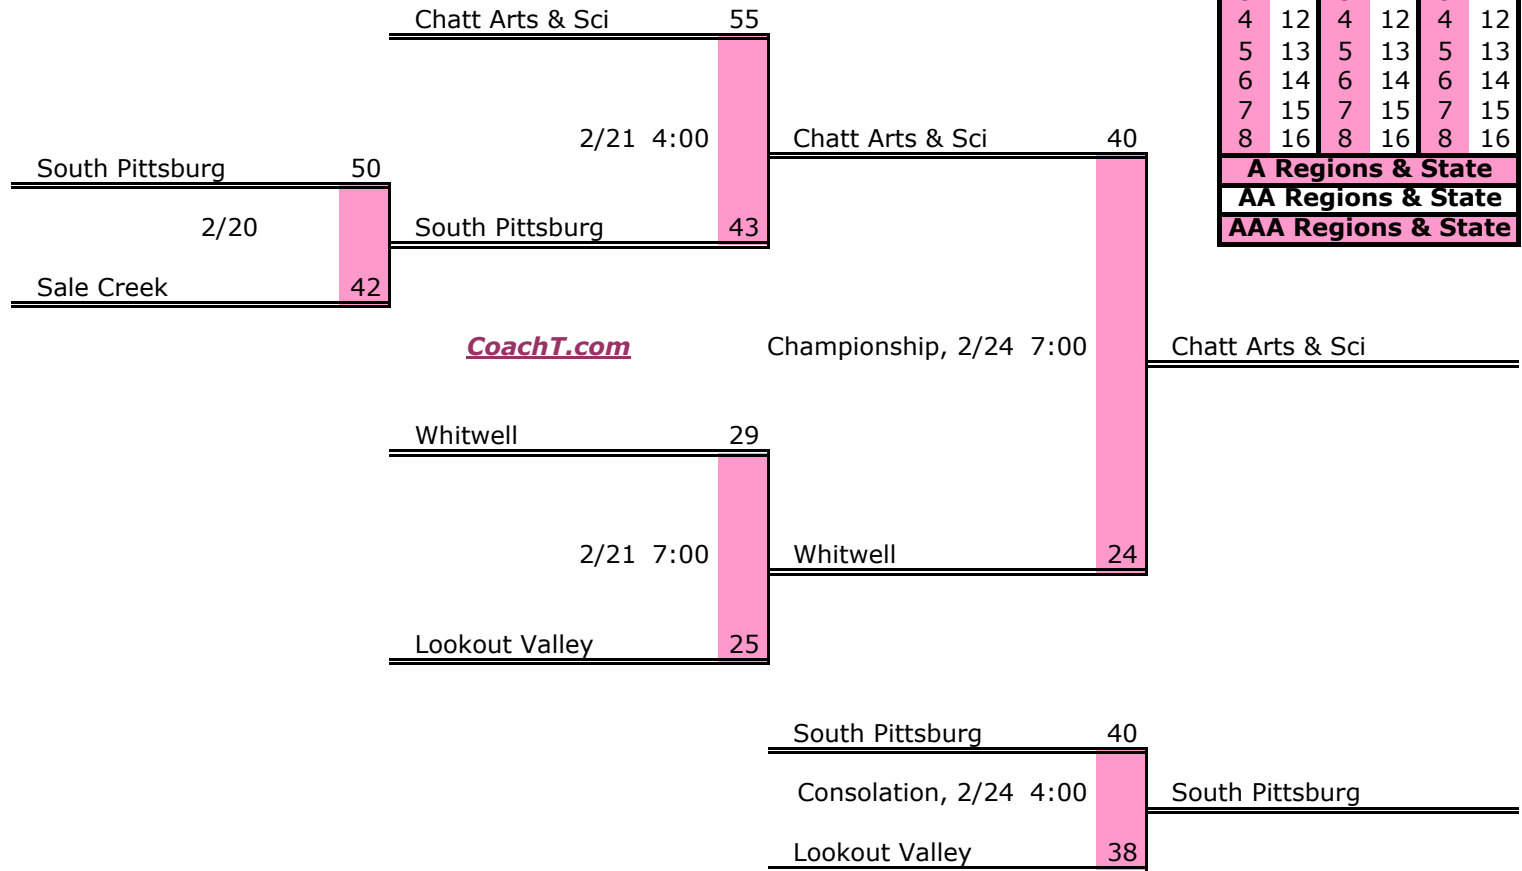

District 5 A

Pre-Tourney Rank:

1. Grace Baptist
2. Temple
3. Copper Basin
4. 21st Century
5. Silverdale
6. Chatt-Creative Arts

District 5 A Finish:

1. Grace Baptist
2. Temple
3. Copper Basin
4. 21st Century

District 6 A

Pre-Tourney Rank:

1. Chatt Arts & Sci
2. Whitwell
3. Lookout Valley
4. South Pittsburg
5. Sale Creek

District 6 A Finish:

1. Chatt Arts & Sci
2. Whitwell
3. South Pittsburg
4. Lookout Valley

District 7 A