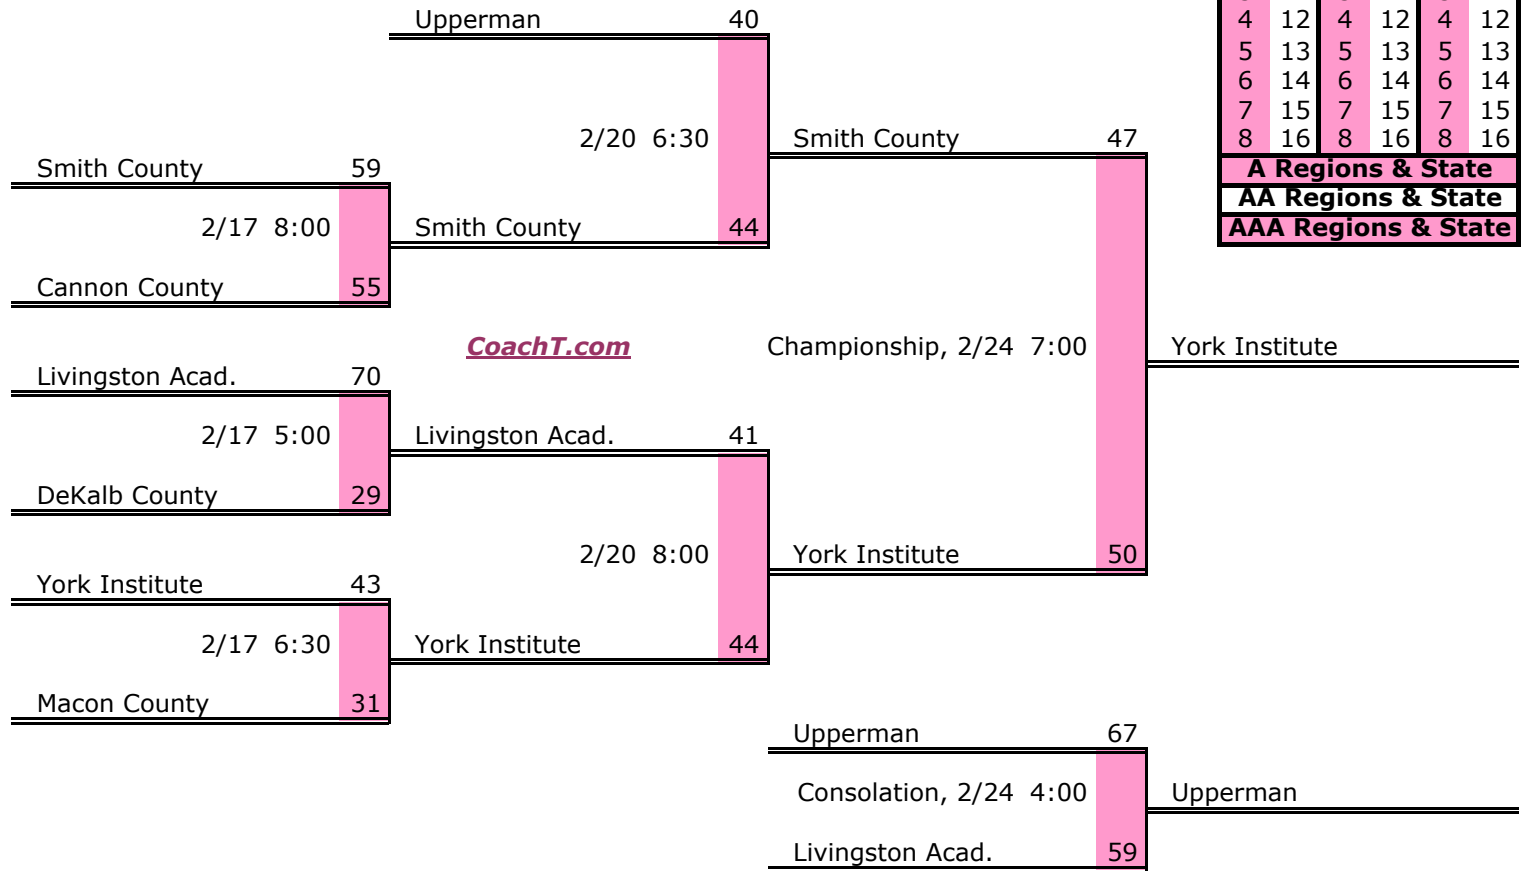

District 7 AA

Pre-Tourney Rank:

1. Upperman
2. Livingston Acad.
3. York Institute
4. Smith County
5. Cannon County
6. Macon County
7. DeKalb County

District 7 AA Finish:

1. York Institute
2. Smith County
3. Upperman
4. Livingston Acad.

Districts					
A		AA		AAA	
1	9	1	9	1	9
2	10	2	10	2	10
3	11	3	11	3	11
4	12	4	12	4	12
5	13	5	13	5	13
6	14	6	14	6	14
7	15	7	15	7	15
8	16	8	16	8	16
A Regions & State					
AA Regions & State					
AAA Regions & State