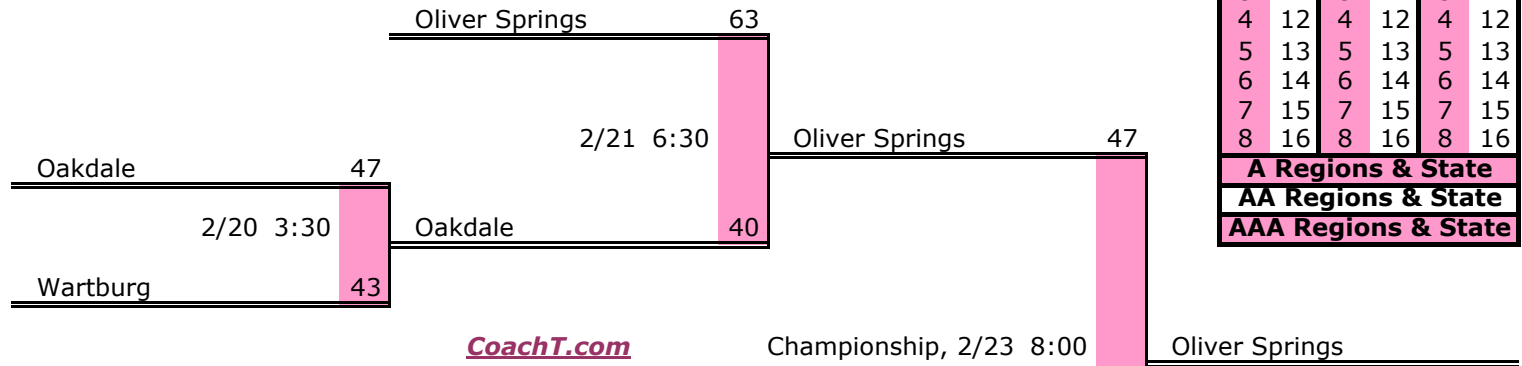

**District 2 A Finish:**

- 1. Hancock County
- 2. Jellico
- 3. Washburn
- 4. J. Frank White

**District 4 A**

**Pre-Tourney Rank:**

1. Oliver Springs
2. Oneida
3. Coalfield
4. Oakdale
5. Wartburg
6. Sunbright

**District 4 A Finish:**

1. Oliver Springs
2. Coalfield
3. Oneida
4. Oakdale

Districts					
A		AA		AAA	
1	9	1	9	1	9
2	10	2	10	2	10
3	11	3	11	3	11
4	12	4	12	4	12
5	13	5	13	5	13
6	14	6	14	6	14
7	15	7	15	7	15
8	16	8	16	8	16
<b>A Regions &amp; State</b>					
<b>AA Regions &amp; State</b>					
<b>AAA Regions &amp; State</b>					