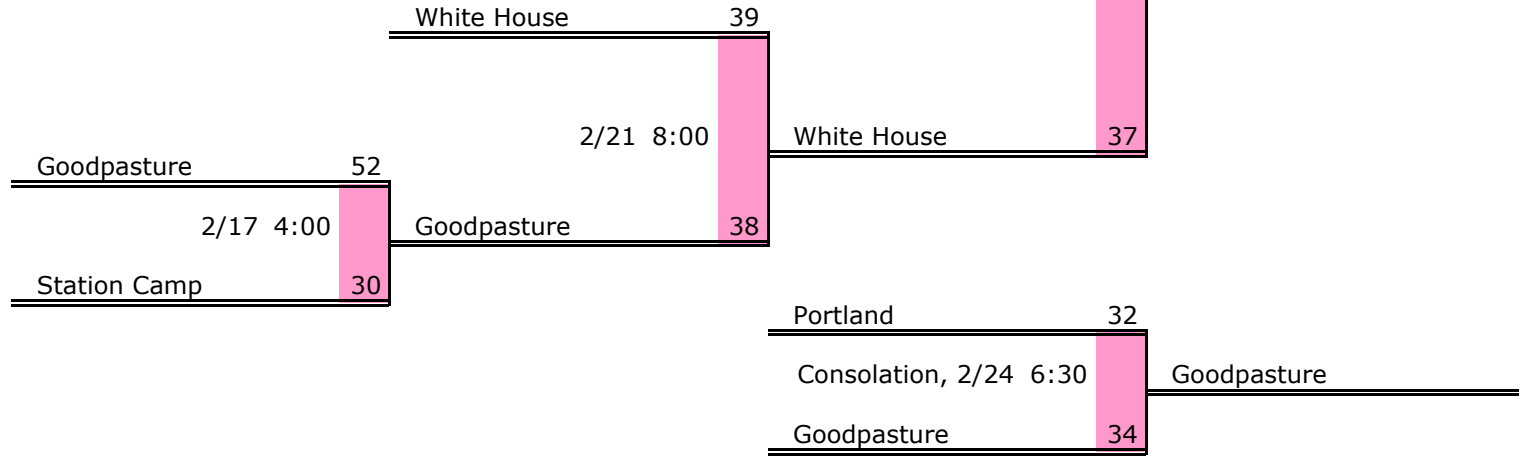

District 8 AA

Pre-Tourney Rank:

1. DCA
2. White House
3. Goodpasture
4. Portland
5. Greenbrier
6. Station Camp

District 8 AA Finish:

1. DCA
2. White House
3. Goodpasture
4. Portland

Districts					
A		AA		AAA	
1	9	1	9	1	9
2	10	2	10	2	10
3	11	3	11	3	11
4	12	4	12	4	12
5	13	5	13	5	13
6	14	6	14	6	14
7	15	7	15	7	15
8	16	8	16	8	16
A Regions & State					
AA Regions & State					
AAA Regions & State					