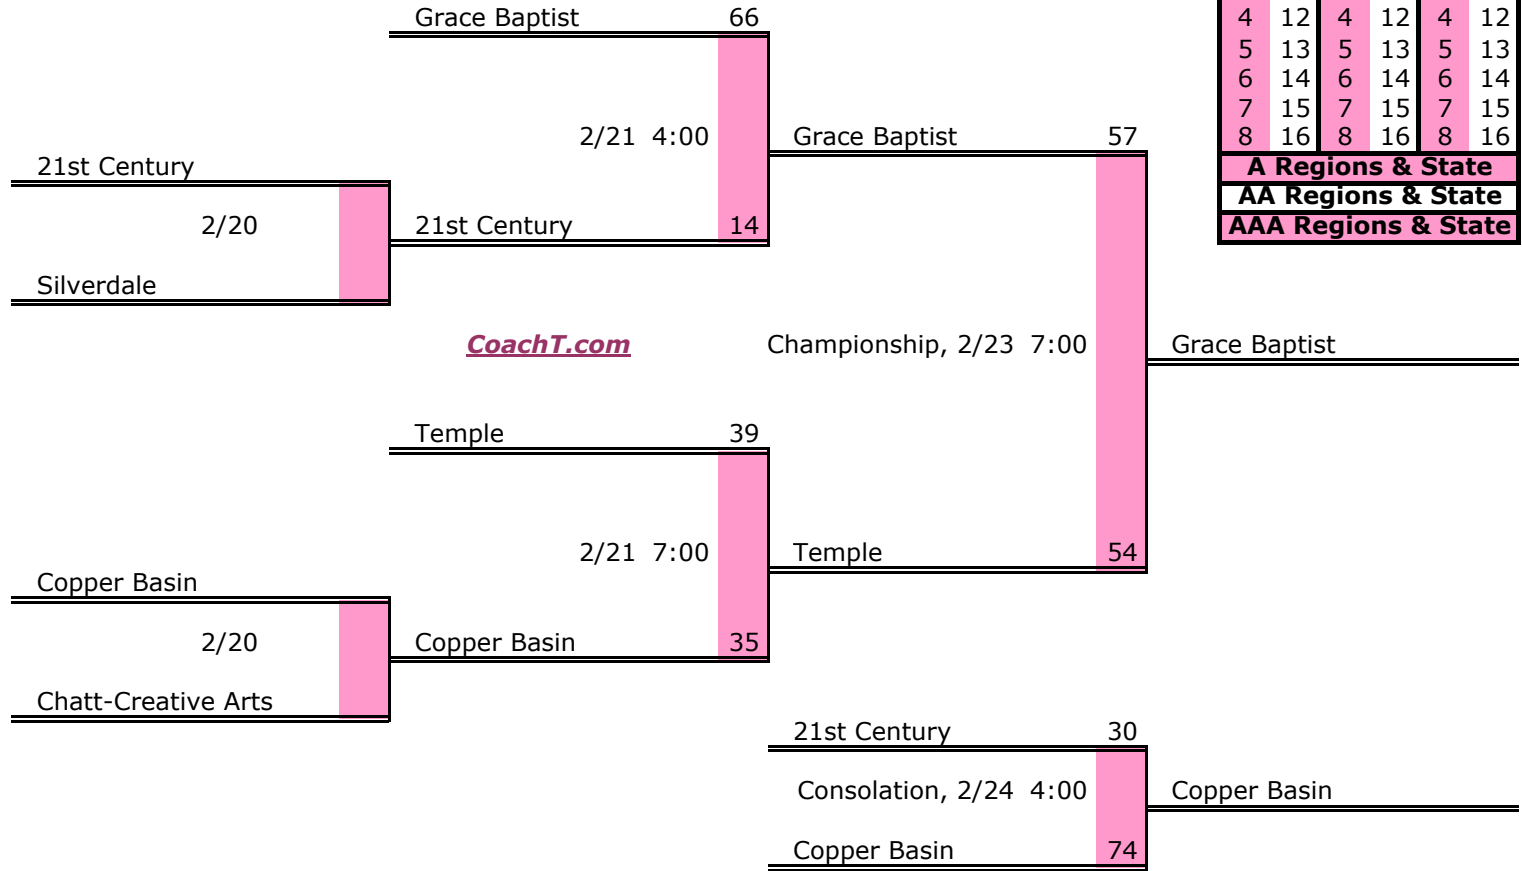

District 5 A

Pre-Tourney Rank:

1. Grace Baptist
2. Temple
3. Copper Basin
4. 21st Century
5. Silverdale
6. Chatt-Creative Arts

Districts					
A		AA		AAA	
1	9	1	9	1	9
2	10	2	10	2	10
3	11	3	11	3	11
4	12	4	12	4	12
5	13	5	13	5	13
6	14	6	14	6	14
7	15	7	15	7	15
8	16	8	16	8	16
A Regions & State					
AA Regions & State					
AAA Regions & State					

District 5 A Finish:

1. Grace Baptist
2. Temple
3. Copper Basin
4. 21st Century