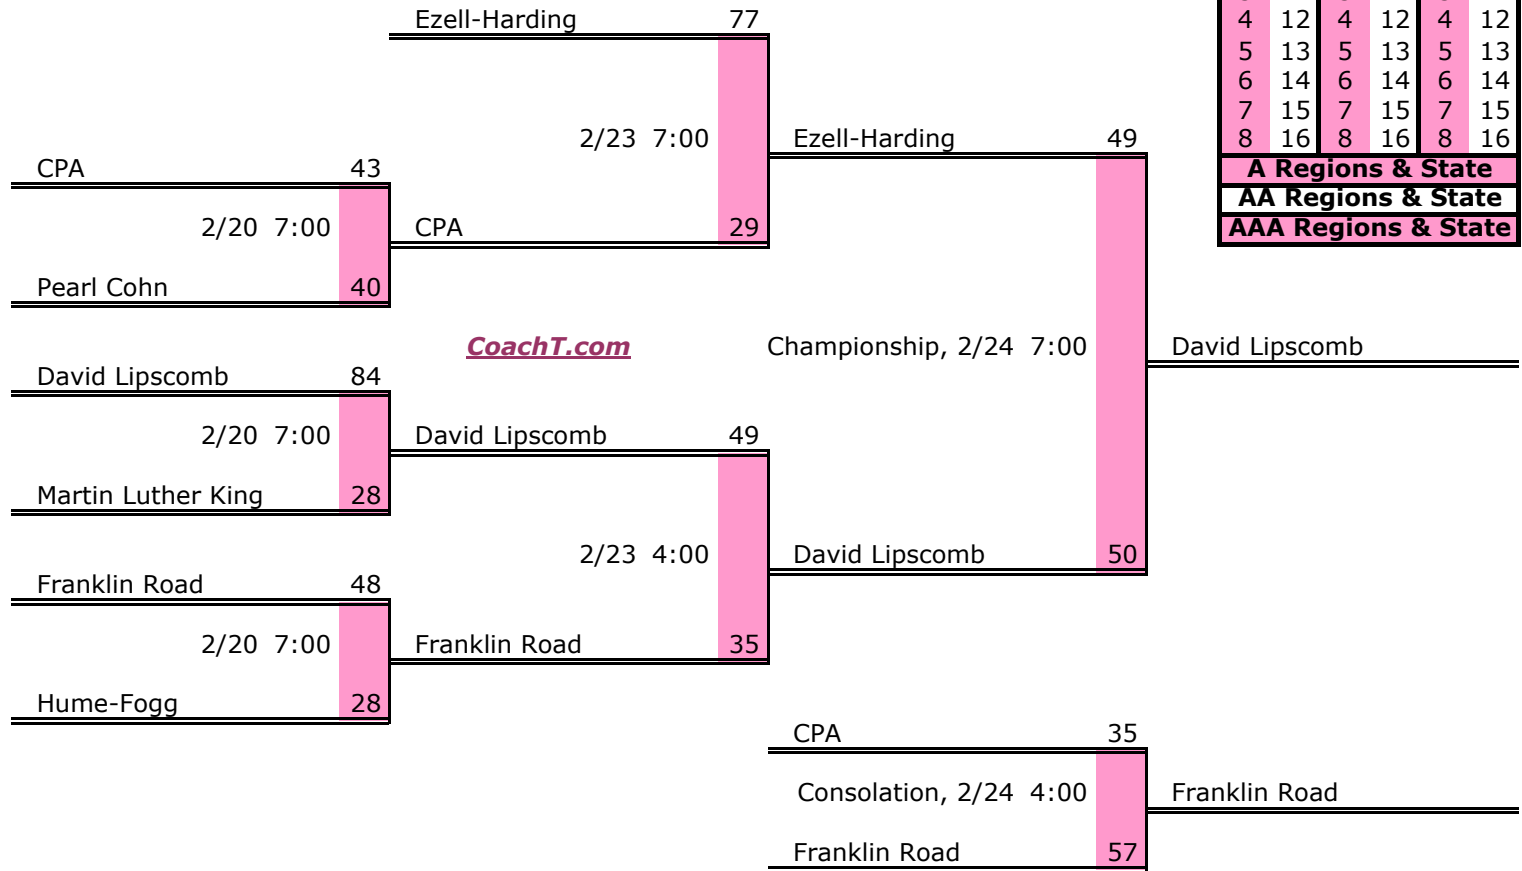

District 9 AA

Pre-Tourney Rank:

1. Ezell-Harding
2. David Lipscomb
3. Franklin Road
4. CPA
5. Pearl Cohn
6. Hume-Fogg
7. Martin Luther King

District 9 AA Finish:

1. David Lipscomb
2. Ezell-Harding
3. Franklin Road
4. CPA

Districts					
A		AA		AAA	
1	9	1	9	1	9
2	10	2	10	2	10
3	11	3	11	3	11
4	12	4	12	4	12
5	13	5	13	5	13
6	14	6	14	6	14
7	15	7	15	7	15
8	16	8	16	8	16
A Regions & State					
AA Regions & State					
AAA Regions & State