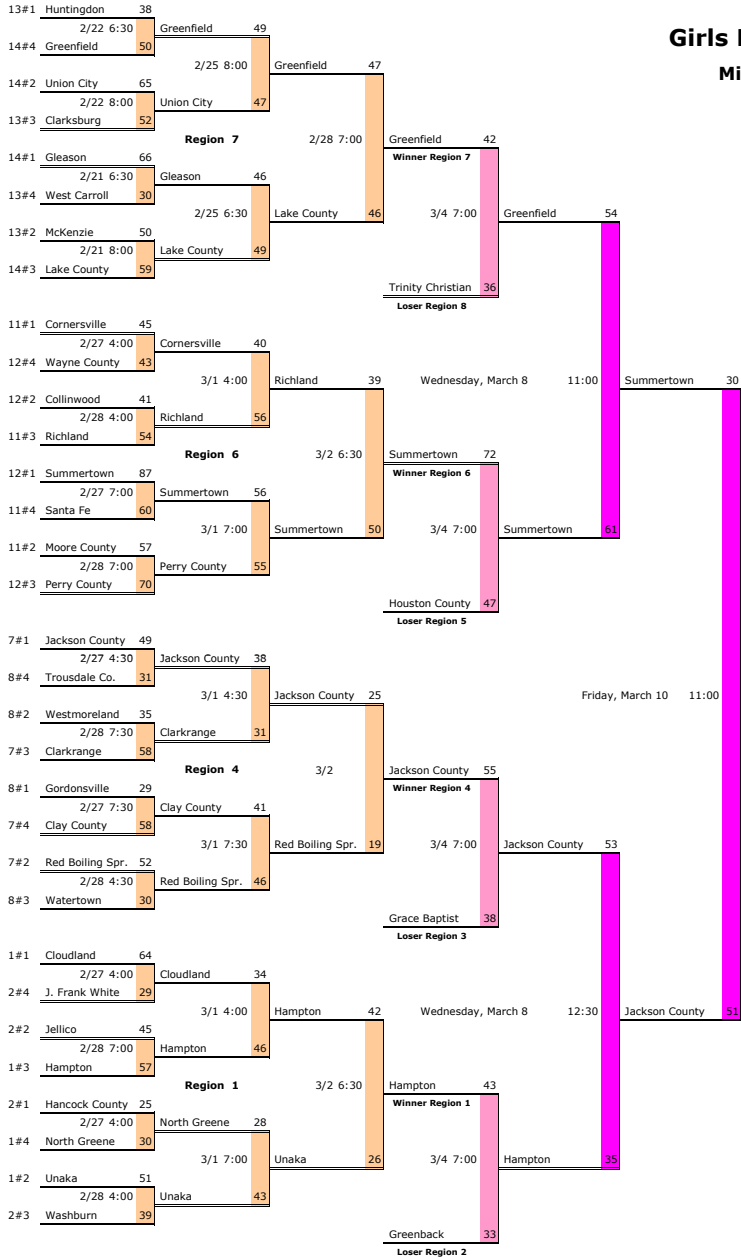

**State Tournament**

**Girls Basketball State Tournament**

**Lipscomb University**

**March 1 - 4, 2006**

**Division 2**

**State  
Champion:  
Brentwood  
Academy**

D2 West Region	Region Quarterfinals	Region Semifinals	Region Finals
----------------	----------------------	-------------------	---------------

D2 West Region	Region Quarterfinals	Region Semifinals	Region Finals
----------------	----------------------	-------------------	---------------

<b>D2 East Region</b>	<b>Region Semifinals</b>	<b>Region Finals</b>
-----------------------	--------------------------	----------------------

		<b>1</b>	Knoxville Webb	57
	<b>2</b>	GPS	73	Championship, 2/24 7:30
<b>3</b>	Baylor	39	2/23 7:30	GPS
	2/21 6:00	Baylor	41	45
<b>4</b>	King's Academy	24		Knoxville Webb

**State Champion**  
**Wilson Central**

**Region Sectionals State Tournament Sectionals Region**

**Girls Basketball State Tournament**  
**Middle Tennessee State University**  
**March 8 - 11, 2006**  
**CLASS A**

jin34.com  
 brackets--it's as simple as that