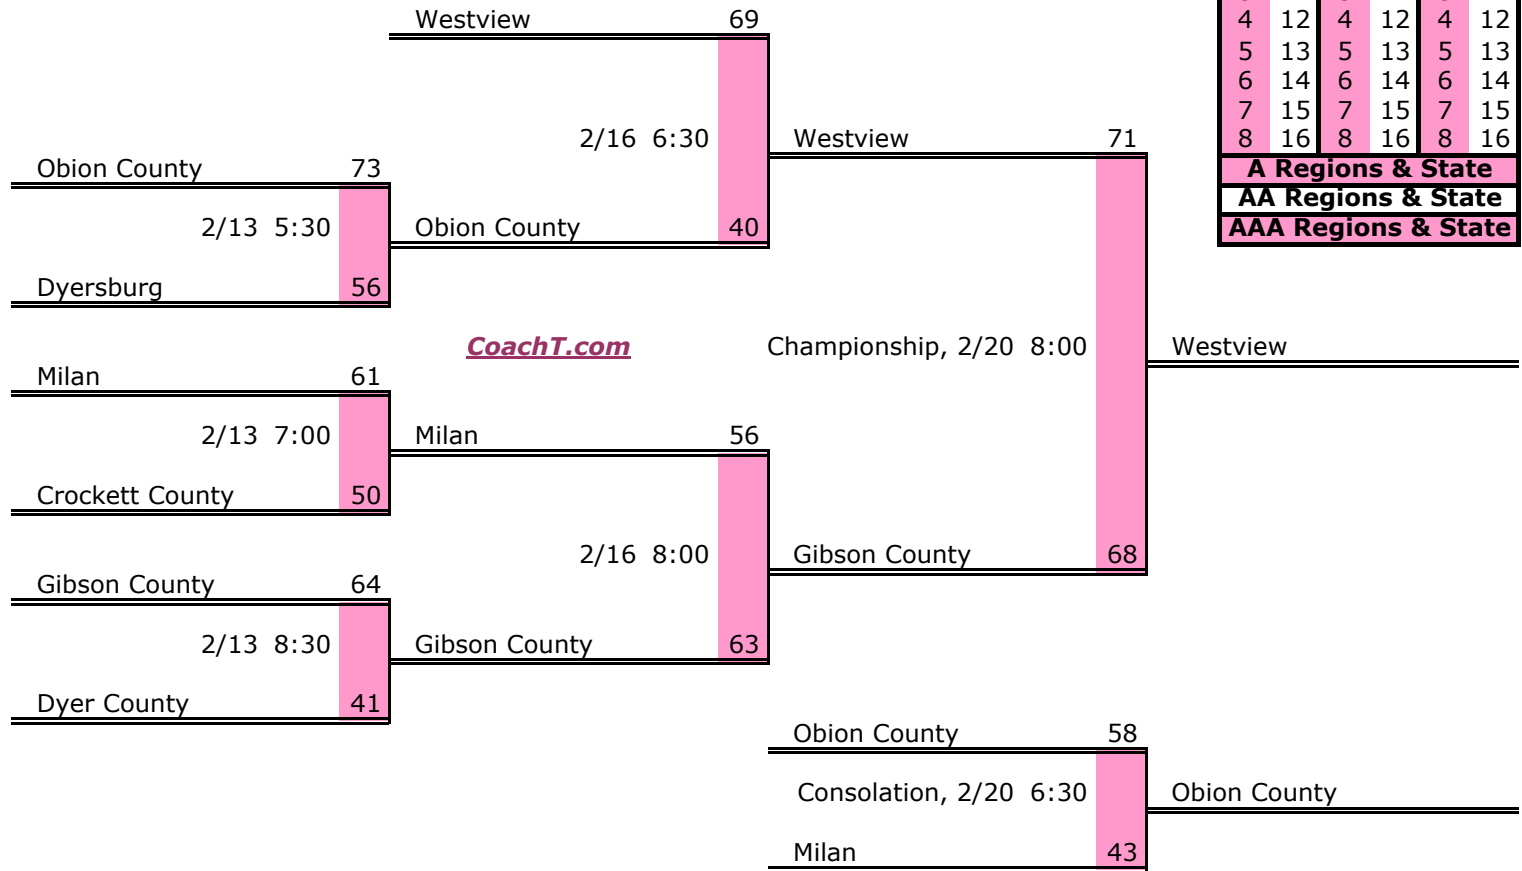

District 13 AA

Pre-Tourney Rank:

1. Westview
2. Milan
3. Gibson County
4. Obion County
5. Dyersburg
6. Dyer County
7. Crockett County

District 13 AA Finish:

1. Westview
2. Gibson County
3. Obion County
4. Milan