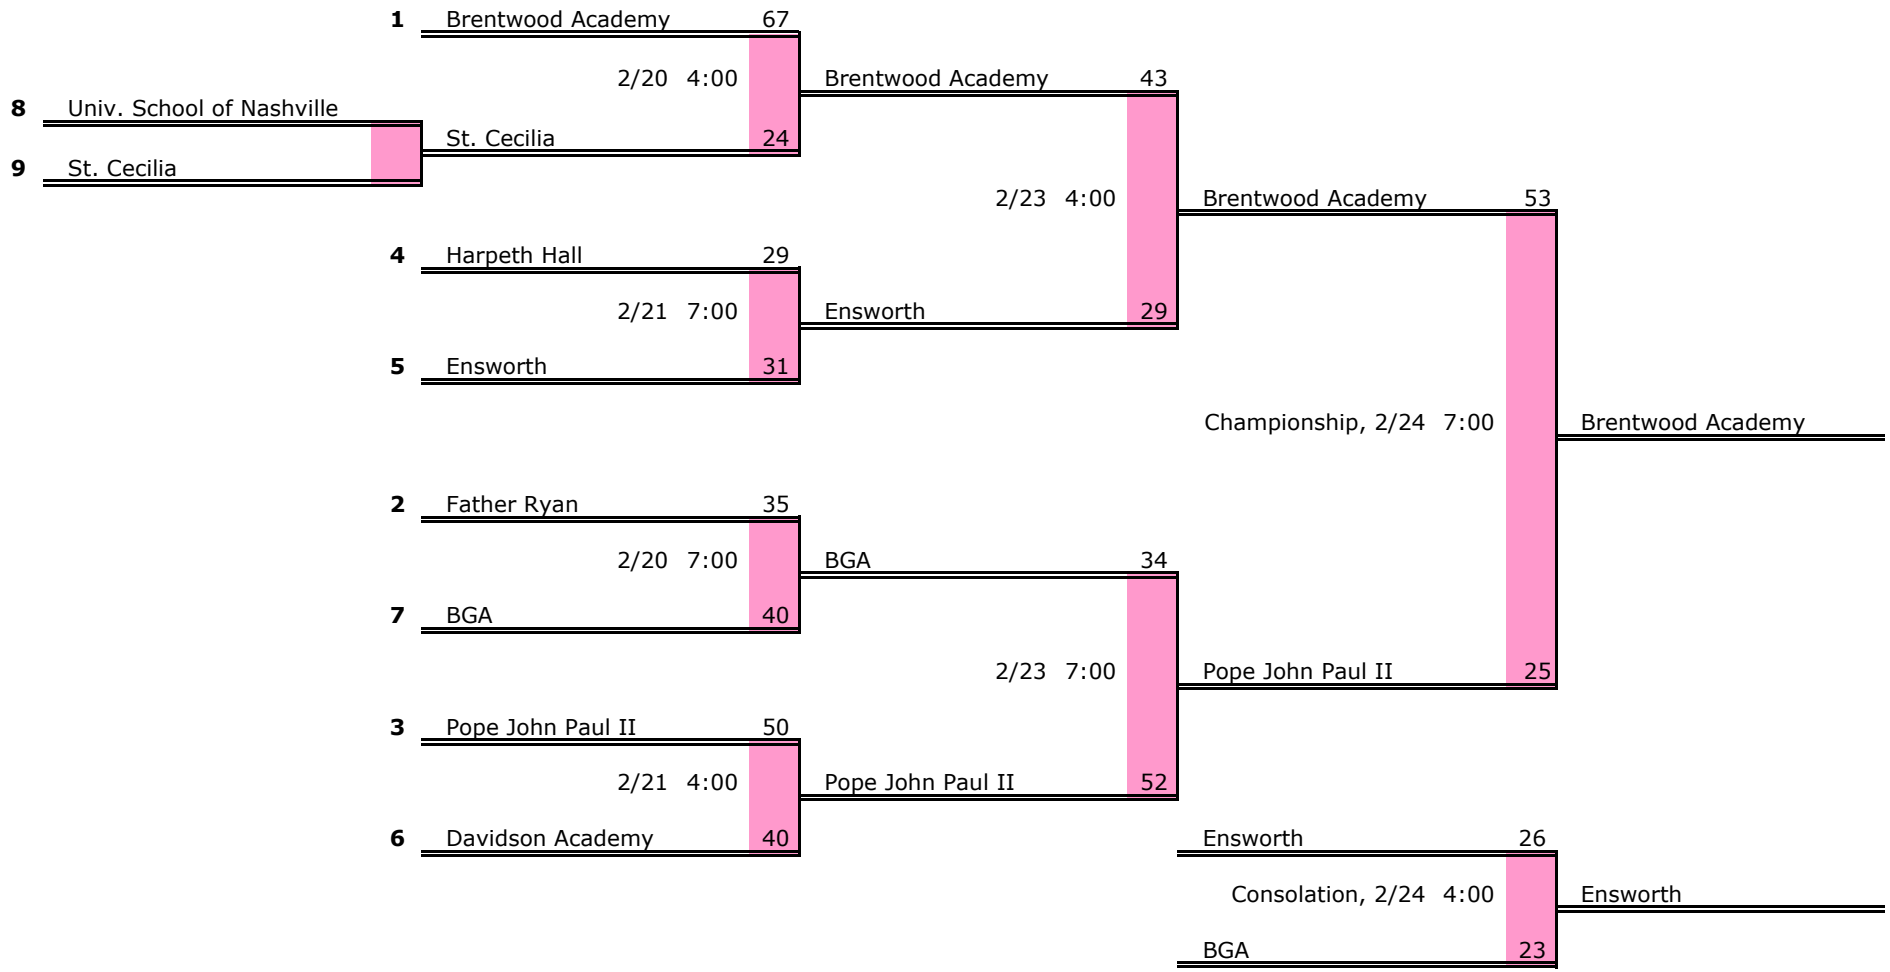

**State Tournament**

**Girls Basketball State Tournament**

**Lipscomb University**

**March 1 - 4, 2006**

**Division 2**

**State  
Champion:  
Brentwood  
Academy**

D2 West Region	Region Quarterfinals	Region Semifinals	Region Finals
----------------	----------------------	-------------------	---------------

D2 West Region	Region Quarterfinals	Region Semifinals	Region Finals
----------------	----------------------	-------------------	---------------

<b>D2 East Region</b>	<b>Region Semifinals</b>	<b>Region Finals</b>
-----------------------	--------------------------	----------------------

**Region Sectionals State Tournament Sectionals Region**

**Girls Basketball State Tournament**  
**Middle Tennessee State University**  
**March 8 - 11, 2006**  
**CLASS A**

jin34.com  
 brackets--it's as simple as that