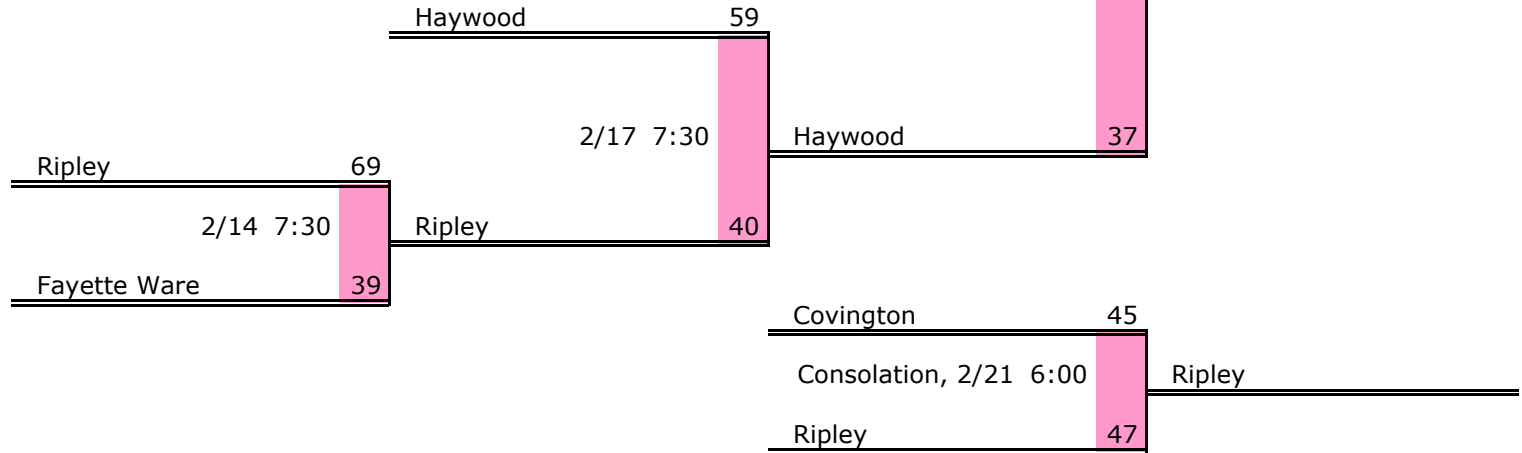

**District 14 AA**

**Pre-Tourney Rank:**

1. Jackson N. Side
2. Haywood
3. Ripley
4. Covington
5. USJ
6. Fayette Ware

**District 14 AA Finish:**

1. Jackson N. Side
2. Haywood
3. Ripley
4. Covington

Districts					
A		AA		AAA	
1	9	1	9	1	9
2	10	2	10	2	10
3	11	3	11	3	11
4	12	4	12	4	12
5	13	5	13	5	13
6	14	6	14	6	14
7	15	7	15	7	15
8	16	8	16	8	16
<b>A Regions &amp; State</b>					
<b>AA Regions &amp; State</b>					
<b>AAA Regions &amp; State</b>					

**District 15 AA**

**Pre-Tourney Rank:**

1. Trezevant
2. BT Washington
3. Treadwell
4. Frayser
5. G. W. Carver

**District 15 AA Finish:**

1. BT Washington
2. Trezevant
3. Treadwell
4. G. W. Carver

Districts					
A		AA		AAA	
1	9	1	9	1	9
2	10	2	10	2	10
3	11	3	11	3	11
4	12	4	12	4	12
5	13	5	13	5	13
6	14	6	14	6	14
7	15	7	15	7	15
8	16	8	16	8	16
<b>A Regions &amp; State</b>					
<b>AA Regions &amp; State</b>					
<b>AAA Regions &amp; State</b>					