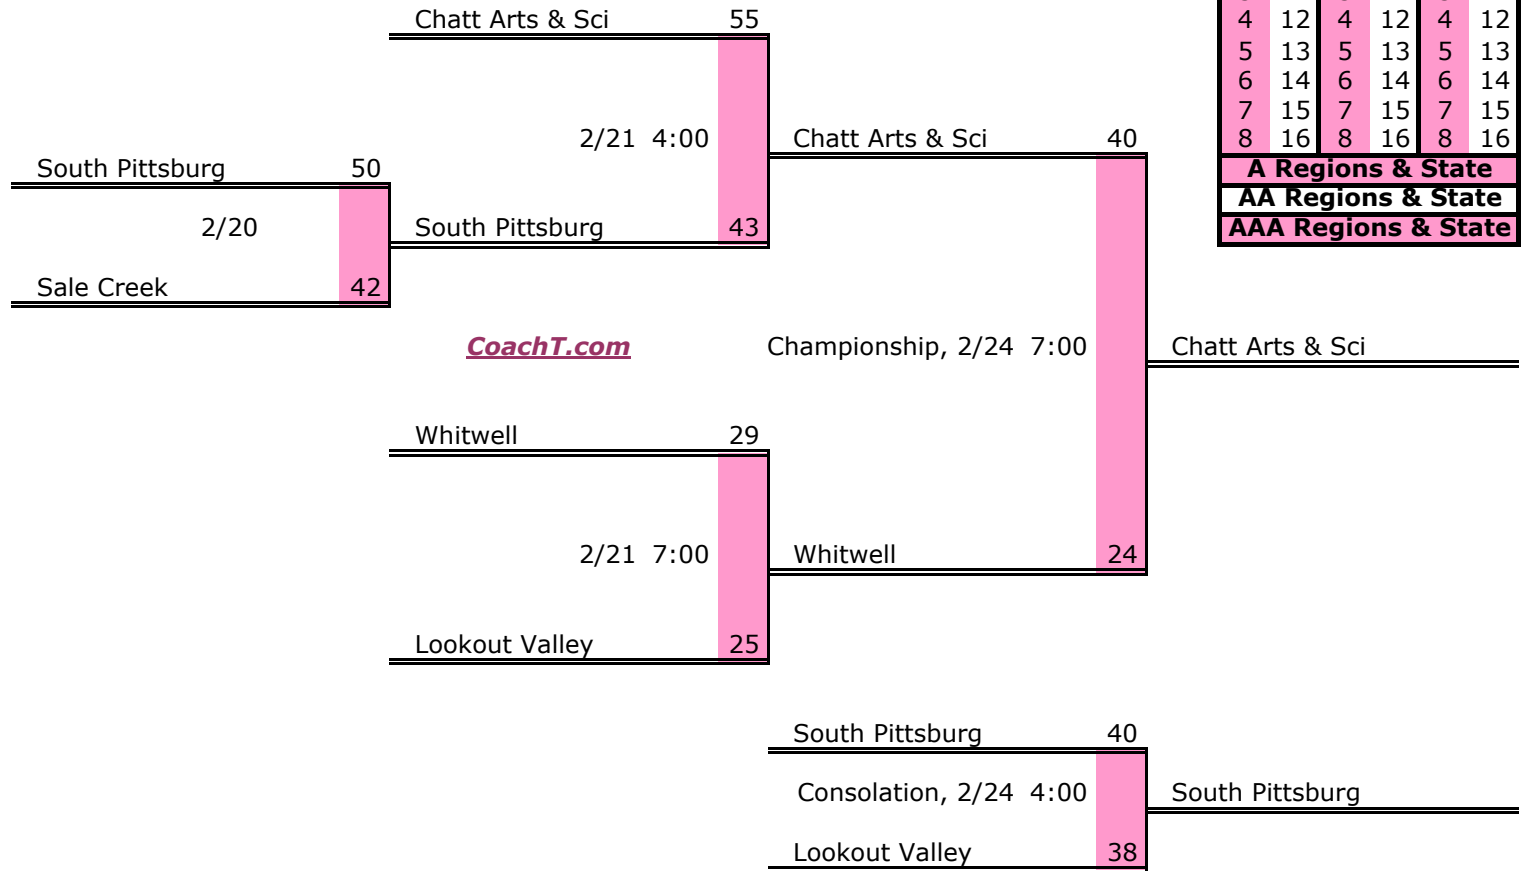

**District 4 A Finish:**

1. Oliver Springs
2. Coalfield
3. Oneida
4. Oakdale

Districts					
A		AA		AAA	
1	9	1	9	1	9
2	10	2	10	2	10
3	11	3	11	3	11
4	12	4	12	4	12
5	13	5	13	5	13
6	14	6	14	6	14
7	15	7	15	7	15
8	16	8	16	8	16
<b>A Regions &amp; State</b>					
<b>AA Regions &amp; State</b>					
<b>AAA Regions &amp; State</b>					

**District 5 A**

**Pre-Tourney Rank:**

1. Grace Baptist
2. Temple
3. Copper Basin
4. 21st Century
5. Silverdale
6. Chatt-Creative Arts

Districts					
A		AA		AAA	
1	9	1	9	1	9
2	10	2	10	2	10
3	11	3	11	3	11
4	12	4	12	4	12
5	13	5	13	5	13
6	14	6	14	6	14
7	15	7	15	7	15
8	16	8	16	8	16
<b>A Regions &amp; State</b>					
<b>AA Regions &amp; State</b>					
<b>AAA Regions &amp; State</b>					

**District 5 A Finish:**

1. Grace Baptist
2. Temple
3. Copper Basin
4. 21st Century

**District 6 A**

**Pre-Tourney Rank:**

1. Chatt Arts & Sci
2. Whitwell
3. Lookout Valley
4. South Pittsburg
5. Sale Creek