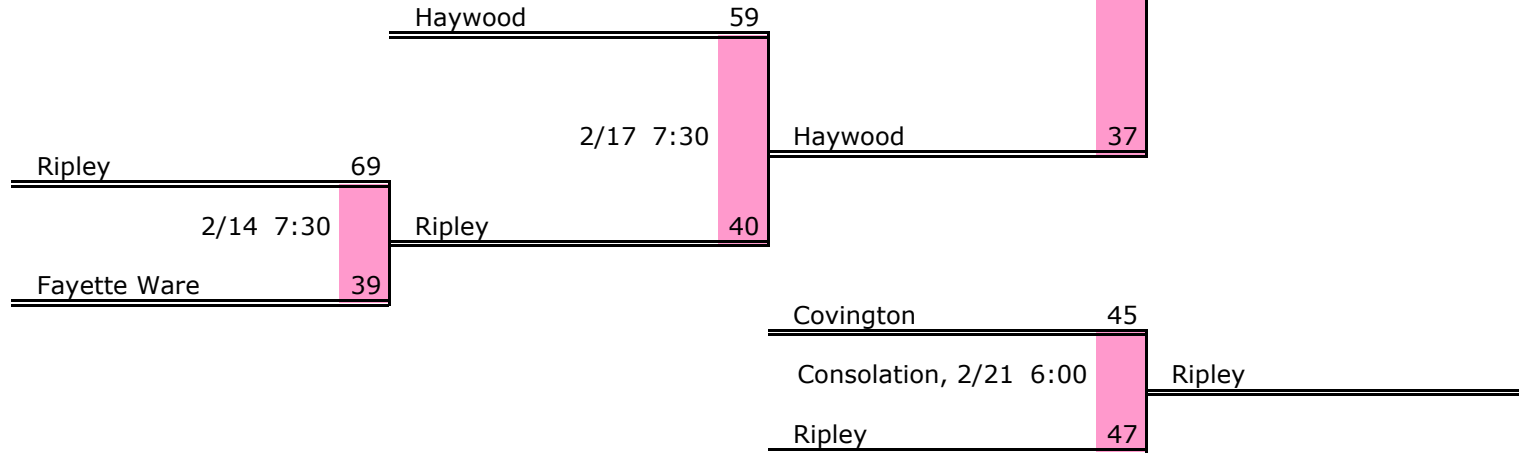

District 14 AA

Pre-Tourney Rank:

1. Jackson N. Side
2. Haywood
3. Ripley
4. Covington
5. USJ
6. Fayette Ware

District 14 AA Finish:

1. Jackson N. Side
2. Haywood
3. Ripley
4. Covington

Districts					
A		AA		AAA	
1	9	1	9	1	9
2	10	2	10	2	10
3	11	3	11	3	11
4	12	4	12	4	12
5	13	5	13	5	13
6	14	6	14	6	14
7	15	7	15	7	15
8	16	8	16	8	16
A Regions & State					
AA Regions & State					
AAA Regions & State					

District 15 AA

Pre-Tourney Rank:

1. Trezevant
2. BT Washington
3. Treadwell
4. Frayser
5. G. W. Carver

District 15 AA Finish:

1. BT Washington
2. Trezevant
3. Treadwell
4. G. W. Carver

Districts					
A		AA		AAA	
1	9	1	9	1	9
2	10	2	10	2	10
3	11	3	11	3	11
4	12	4	12	4	12
5	13	5	13	5	13
6	14	6	14	6	14
7	15	7	15	7	15
8	16	8	16	8	16
A Regions & State					
AA Regions & State					
AAA Regions & State					