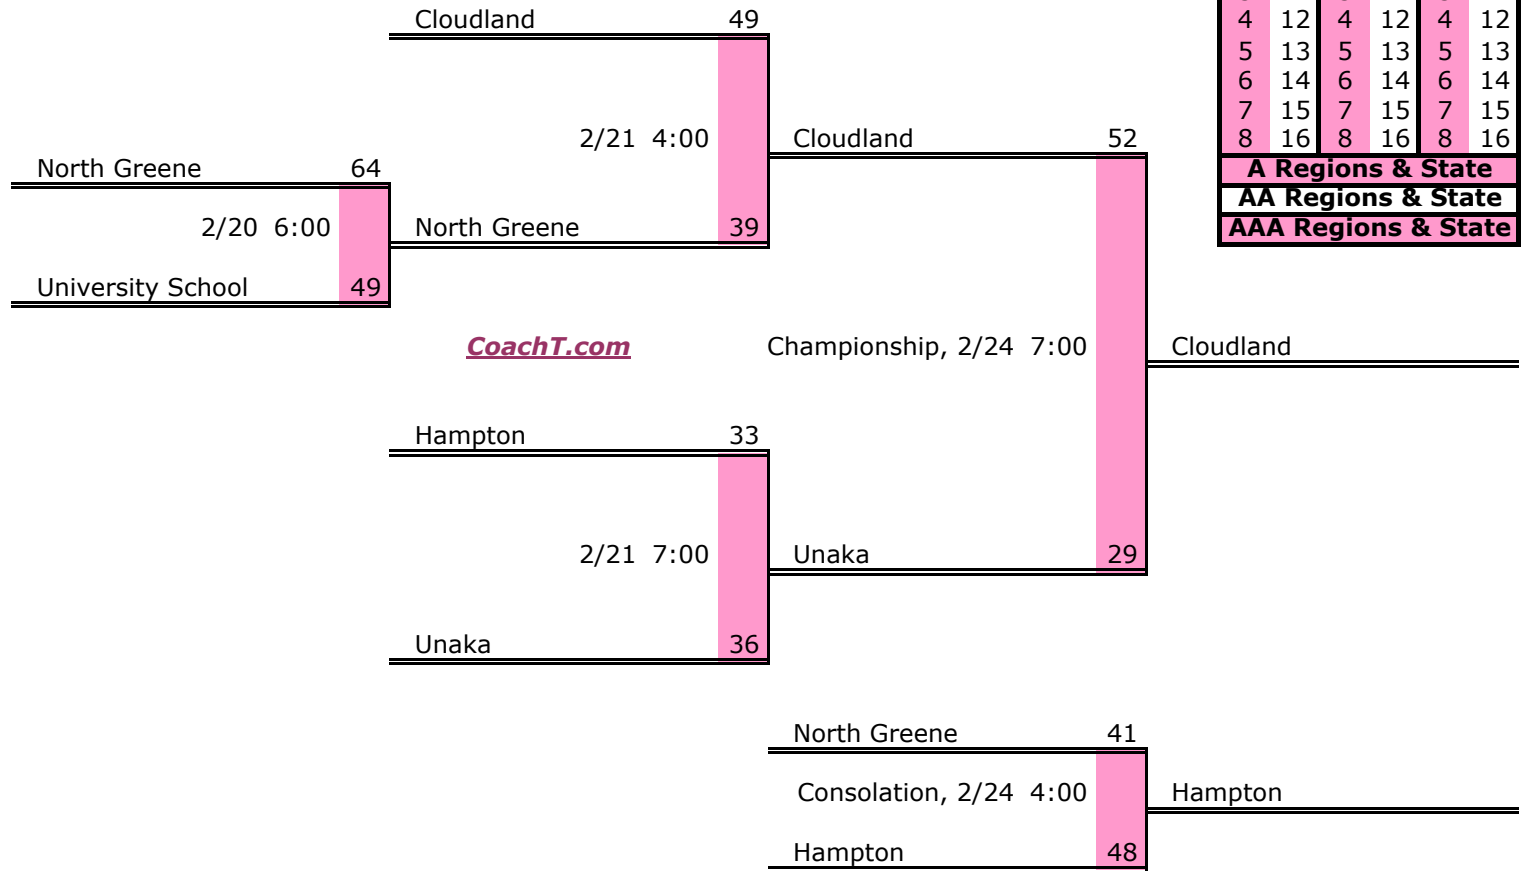

State Tournament

Girls Basketball State Tournament

Lipscomb University

March 1 - 4, 2006

Division 2

**State
Champion:
Brentwood
Academy**

D2 West Region	Region Quarterfinals	Region Semifinals	Region Finals
----------------	----------------------	-------------------	---------------

D2 West Region	Region Quarterfinals	Region Semifinals	Region Finals
----------------	----------------------	-------------------	---------------

D2 East Region	Region Semifinals	Region Finals
----------------	-------------------	---------------

		1 Knoxville Webb 57
	2 GPS 73	Championship, 2/24 7:30
3 Baylor 39	2/23 7:30	GPS 45
2/21 6:00	Baylor 41	Knoxville Webb
4 King's Academy 24		

Region Sectionals State Tournament Sectionals Region

Girls Basketball State Tournament
Middle Tennessee State University
March 8 - 11, 2006
CLASS A

jin34.com
 brackets--it's as simple as that

District 1 A

Pre-Tourney Rank:

1. Cloudland
2. Hampton
3. Unaka
4. North Greene
5. University School

Districts					
A		AA		AAA	
1	9	1	9	1	9
2	10	2	10	2	10
3	11	3	11	3	11
4	12	4	12	4	12
5	13	5	13	5	13
6	14	6	14	6	14
7	15	7	15	7	15
8	16	8	16	8	16
A Regions & State					
AA Regions & State					
AAA Regions & State					