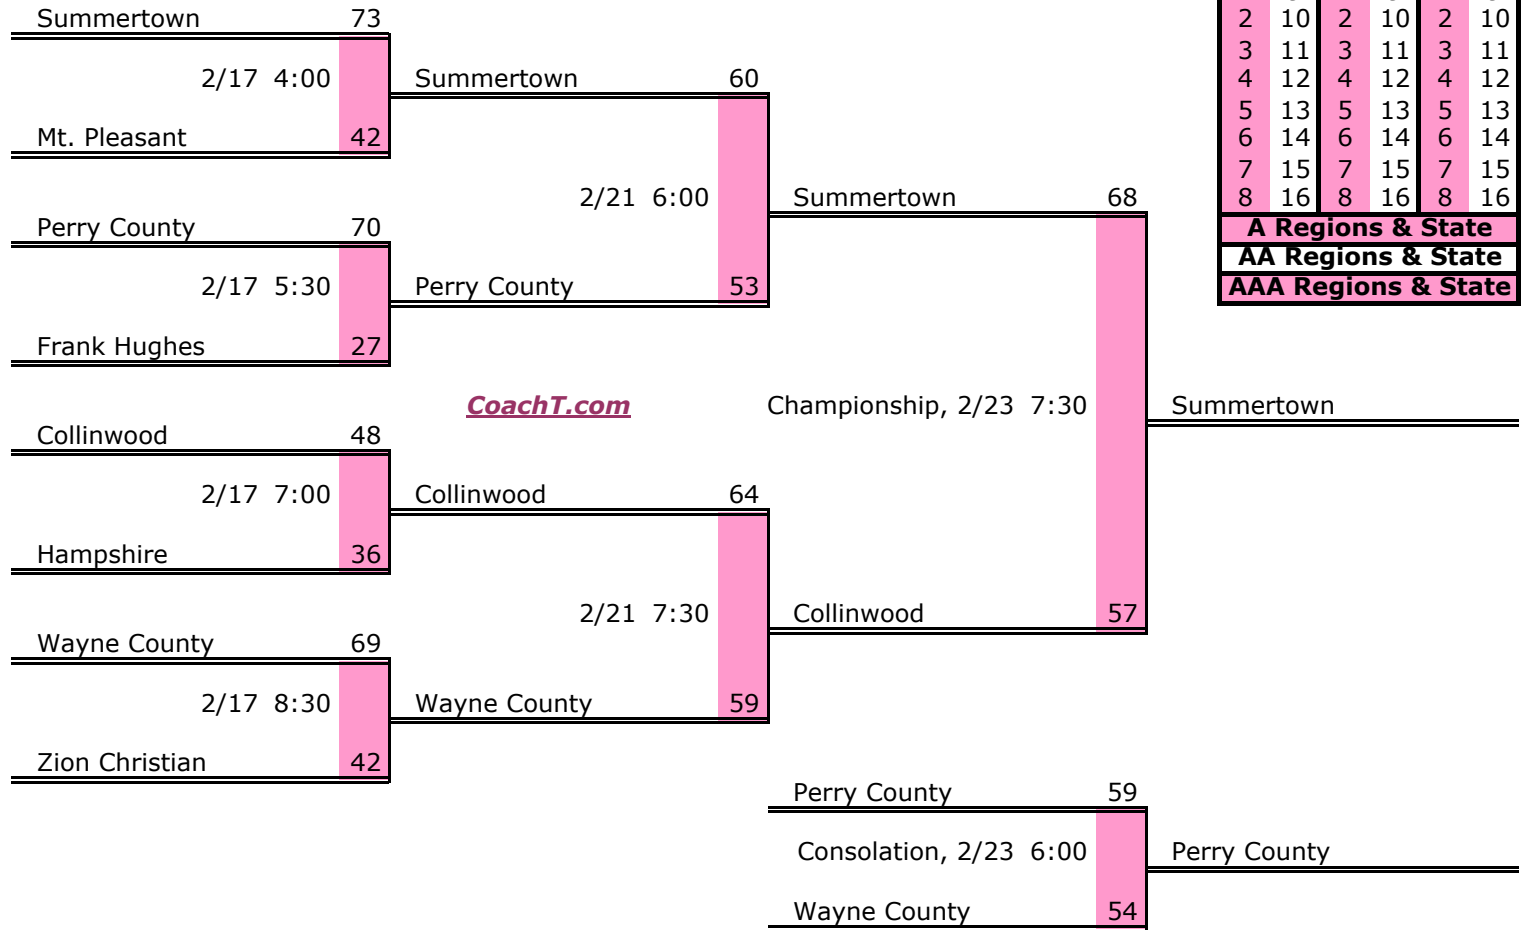

District 12 A

Pre-Tourney Rank:

1. Summertown
2. Collinwood
3. Wayne County
4. Perry County
5. Frank Hughes
6. Zion Christian
7. Hampshire
8. Mt. Pleasant

District 12 A Finish:

1. Summertown
2. Collinwood
3. Perry County
4. Wayne County

Districts					
A		AA		AAA	
1	9	1	9	1	9
2	10	2	10	2	10
3	11	3	11	3	11
4	12	4	12	4	12
5	13	5	13	5	13
6	14	6	14	6	14
7	15	7	15	7	15
8	16	8	16	8	16
A Regions & State					
AA Regions & State					
AAA Regions & State