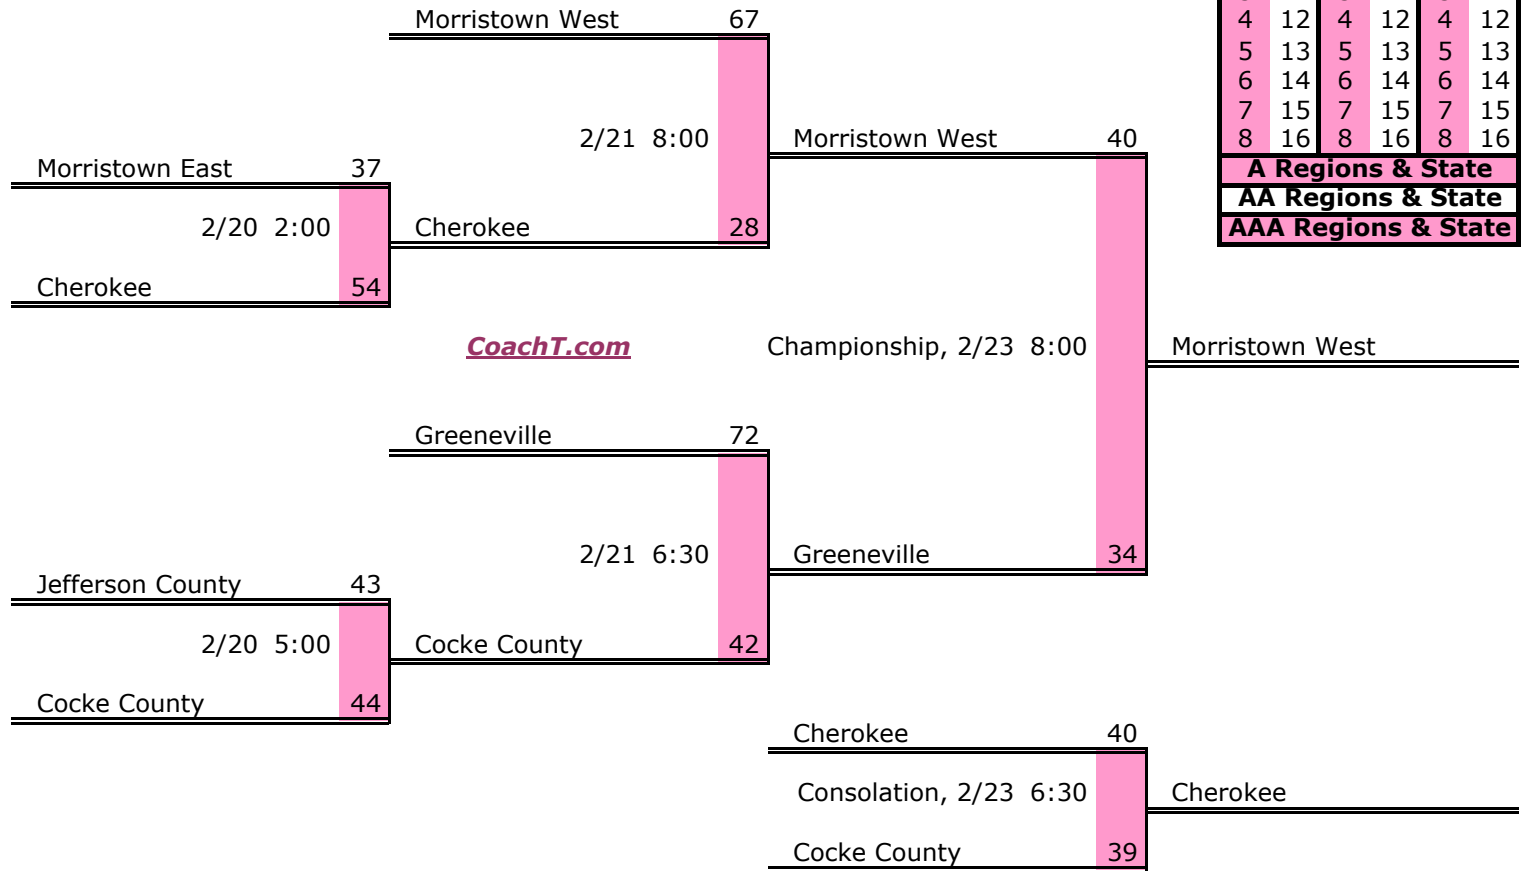

**District 2 AAA**

**Pre-Tourney Rank:**

1. Morristown West
2. Greeneville
3. Jefferson County
4. Morristown East
5. Cherokee
6. Cocke County

Districts					
A		AA		AAA	
1	9	1	9	1	9
2	10	2	10	2	10
3	11	3	11	3	11
4	12	4	12	4	12
5	13	5	13	5	13
6	14	6	14	6	14
7	15	7	15	7	15
8	16	8	16	8	16
<b>A Regions &amp; State</b>					
<b>AA Regions &amp; State</b>					
<b>AAA Regions &amp; State</b>					