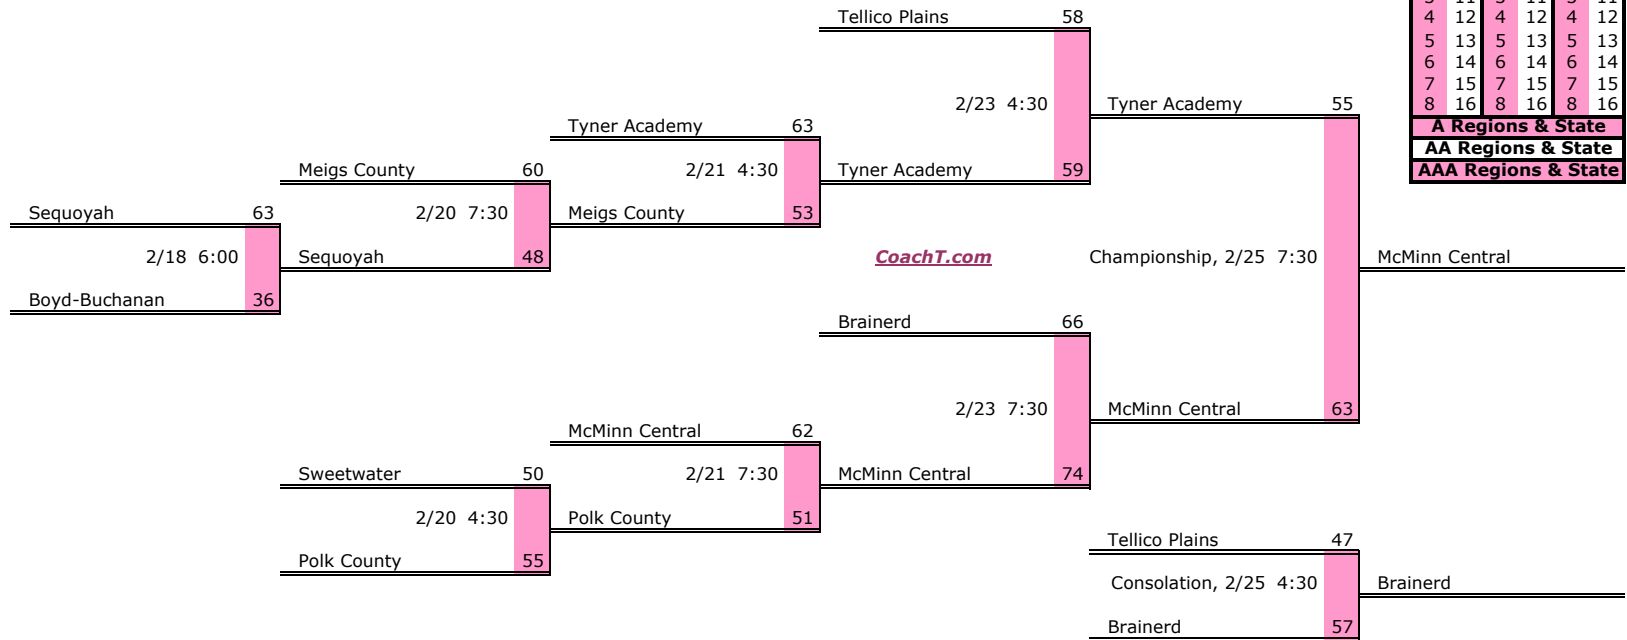

District 5 AA

Pre-Tourney Rank:

1. Tellico Plains
2. Brainerd
3. McMinn Central
4. Tyner Academy
5. Meigs County
6. Sweetwater
7. Polk County
8. Sequoyah
9. Boyd-Buchanan

District 5 AA Finish:

1. McMinn Central
2. Tyner Academy
3. Brainerd
4. Tellico Plains

Districts					
A		AA		AAA	
1	9	1	9	1	9
2	10	2	10	2	10
3	11	3	11	3	11
4	12	4	12	4	12
5	13	5	13	5	13
6	14	6	14	6	14
7	15	7	15	7	15
8	16	8	16	8	16

A Regions & State

AA Regions & State

AAA Regions & State