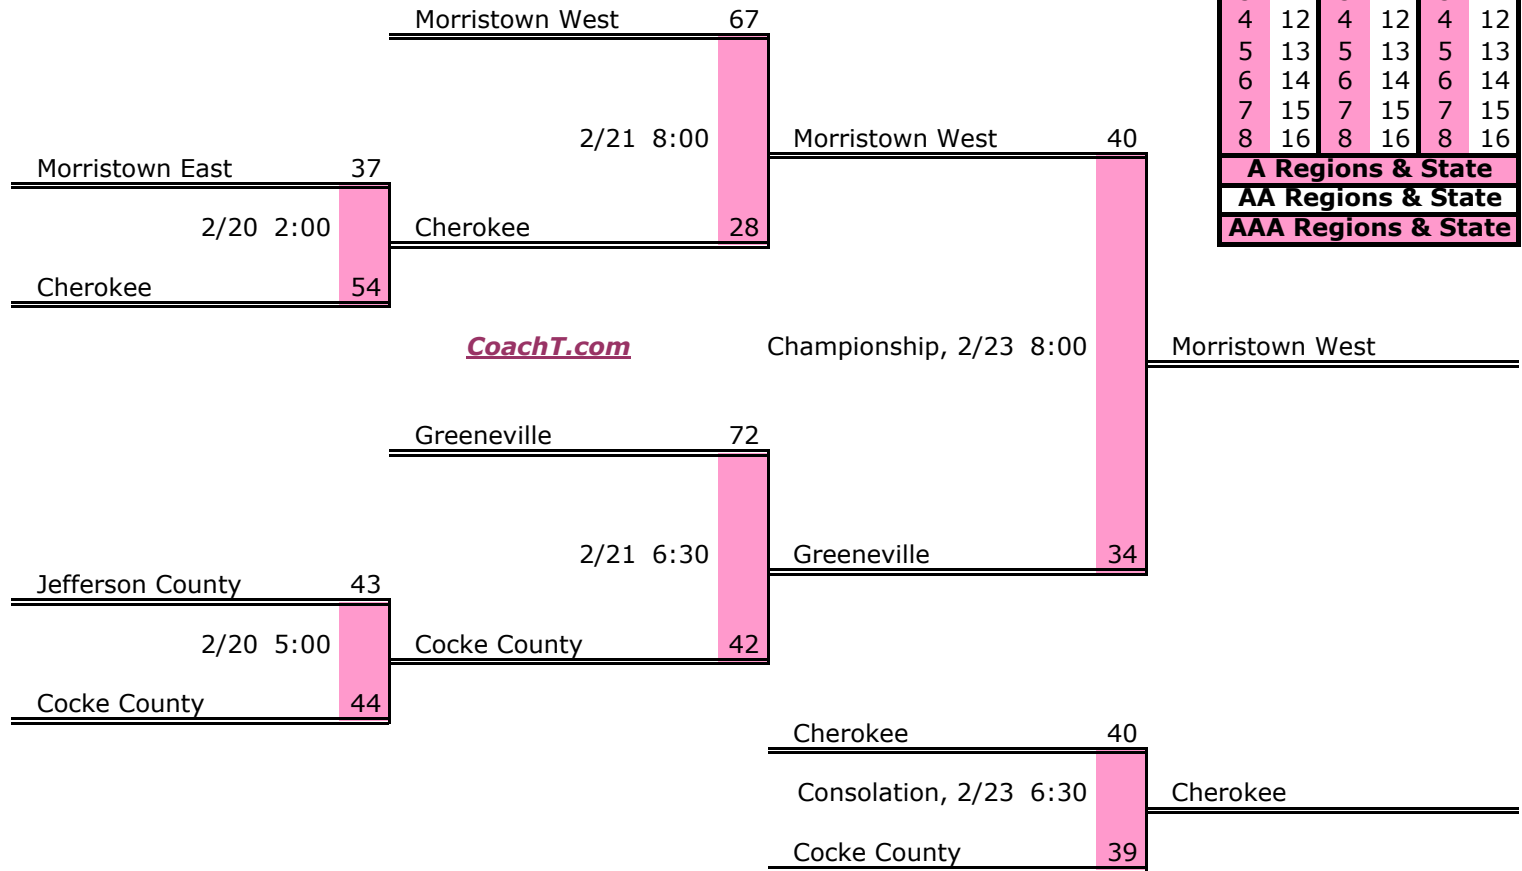

District 2 AAA

Pre-Tourney Rank:

1. Morristown West
2. Greeneville
3. Jefferson County
4. Morristown East
5. Cherokee
6. Cocke County

District 3 AAA

Pre-Tourney Rank:

1. Oak Ridge
2. Campbell Co.
3. Karns
4. Powell
5. West
6. Clinton
7. Knoxville Halls
8. Knox Central