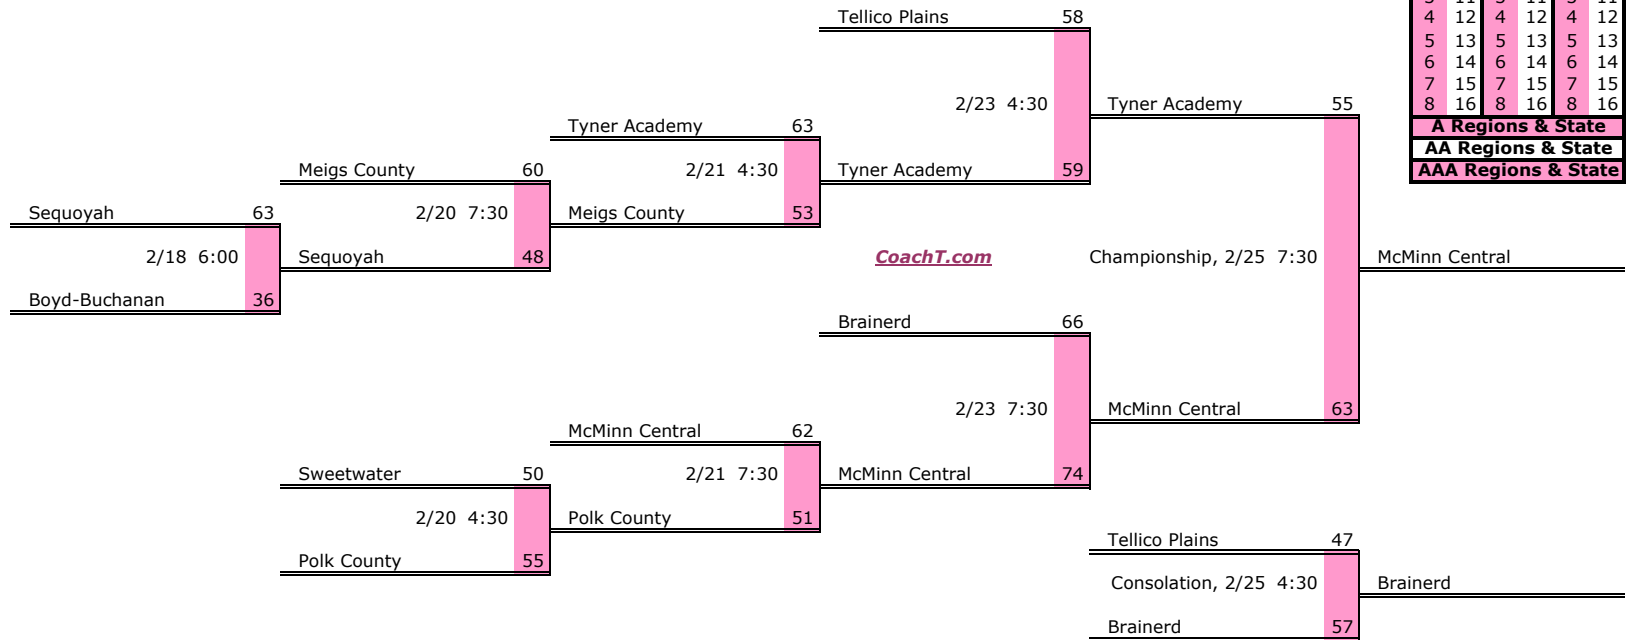

District 5 AA

Pre-Tourney Rank:

1. Tellico Plains
2. Brainerd
3. McMinn Central
4. Tyner Academy
5. Meigs County
6. Sweetwater
7. Polk County
8. Sequoyah
9. Boyd-Buchanan

District 5 AA Finish:

1. McMinn Central
2. Tyner Academy
3. Brainerd
4. Tellico Plains

Districts								
A			AA			AAA		
1	9		1	9		1	9	
2	10		2	10		2	10	
3	11		3	11		3	11	
4	12		4	12		4	12	
5	13		5	13		5	13	
6	14		6	14		6	14	
7	15		7	15		7	15	
8	16		8	16		8	16	
A Regions & State								
AA Regions & State								
AAA Regions & State