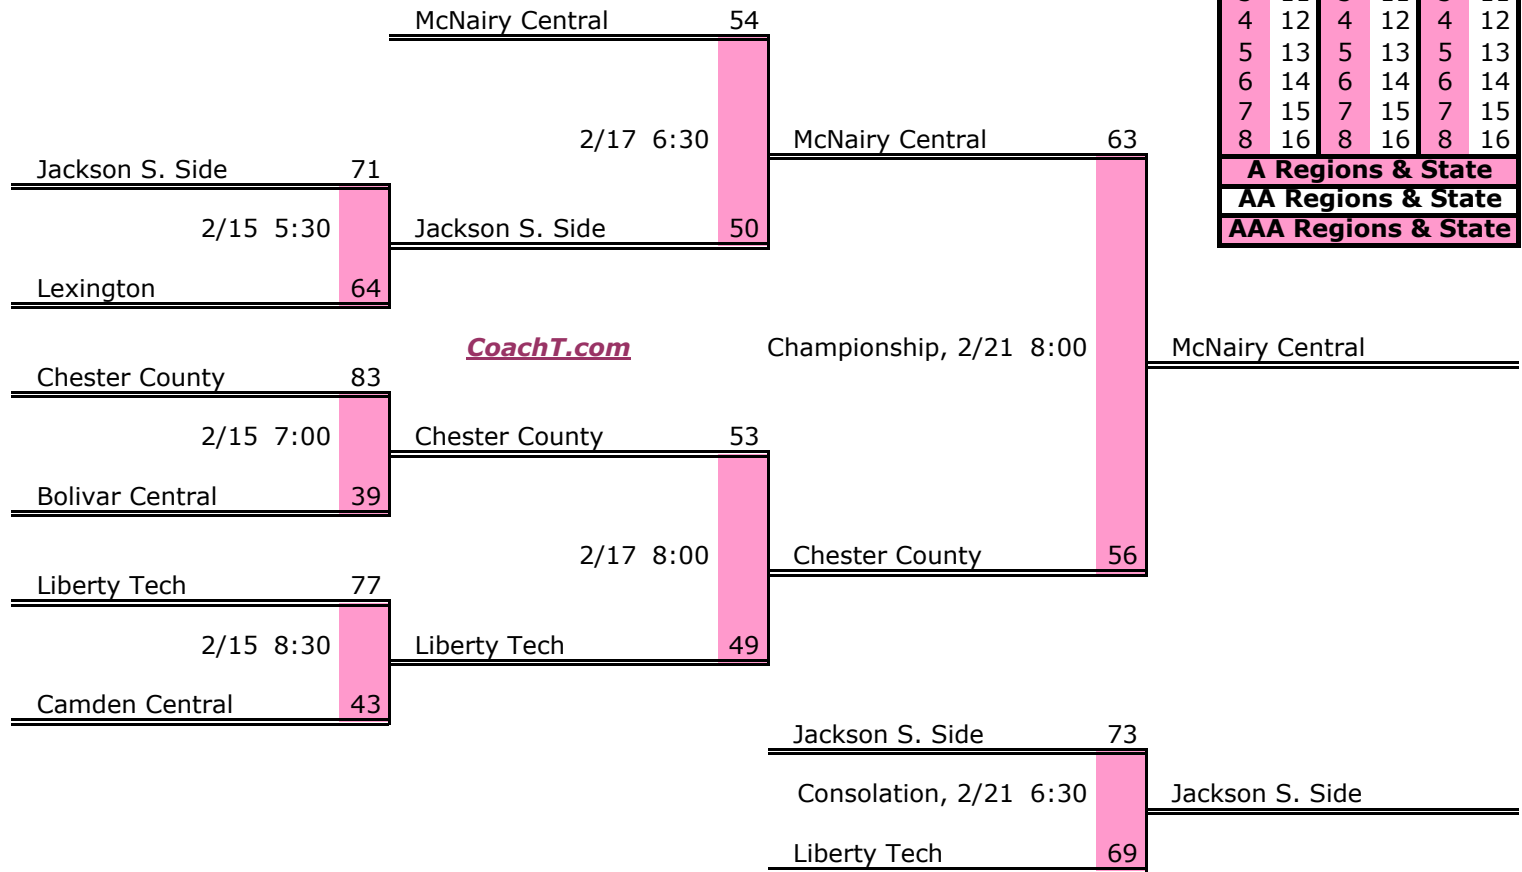

District 12 AA

Pre-Tourney Rank:

1. McNairy Central
2. Chester County
3. Liberty Tech
4. Jackson S. Side
5. Lexington
6. Camden Central
7. Bolivar Central

District 12 AA Finish:

1. McNairy Central
2. Chester County
3. Jackson S. Side
4. Liberty Tech

Districts					
A		AA		AAA	
1	9	1	9	1	9
2	10	2	10	2	10
3	11	3	11	3	11
4	12	4	12	4	12
5	13	5	13	5	13
6	14	6	14	6	14
7	15	7	15	7	15
8	16	8	16	8	16
A Regions & State					
AA Regions & State					
AAA Regions & State