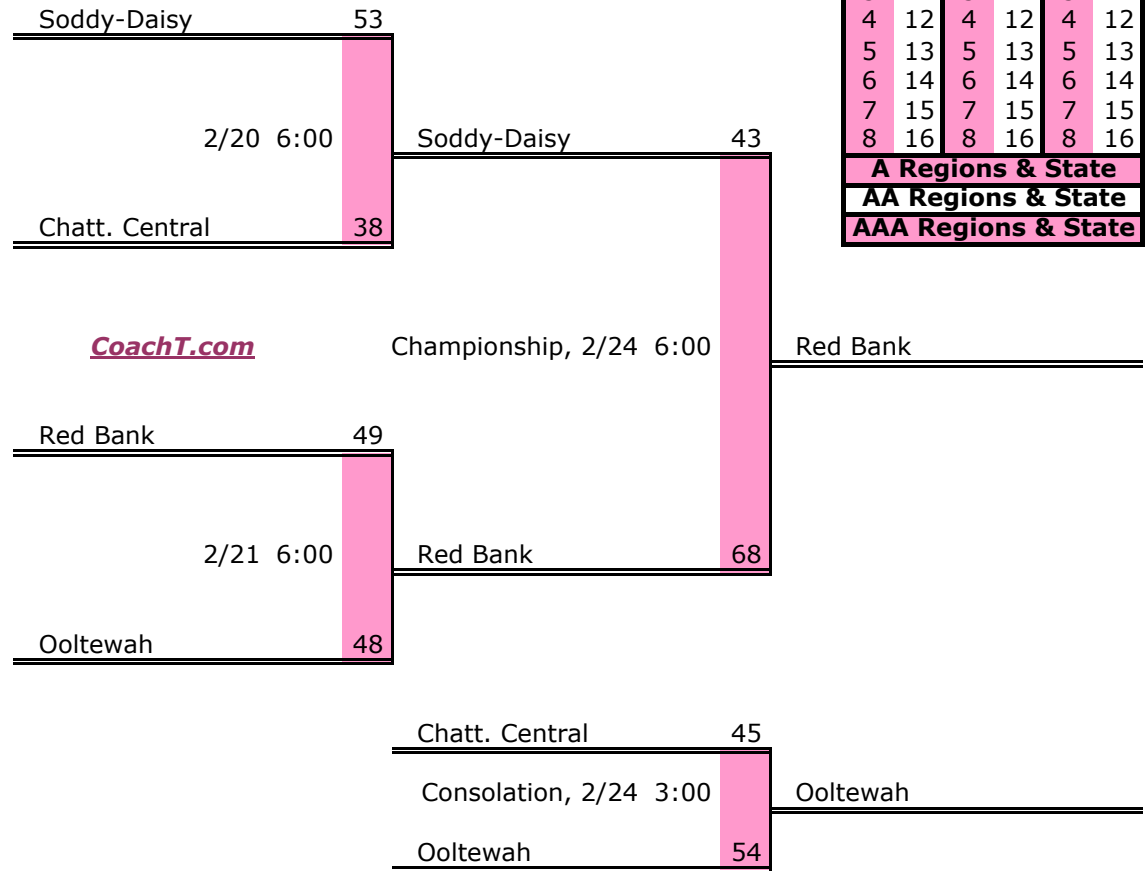

District 6 AAA

Pre-Tourney Rank:

1. Soddy-Daisy
2. Red Bank
3. Ooltewah
4. Chatt. Central

District 6 AAA Finish:

1. Red Bank
2. Soddy-Daisy
3. Ooltewah
4. Chatt. Central

Districts					
A		AA		AAA	
1	9	1	9	1	9
2	10	2	10	2	10
3	11	3	11	3	11
4	12	4	12	4	12
5	13	5	13	5	13
6	14	6	14	6	14
7	15	7	15	7	15
8	16	8	16	8	16
A Regions & State					
AA Regions & State					
AAA Regions & State