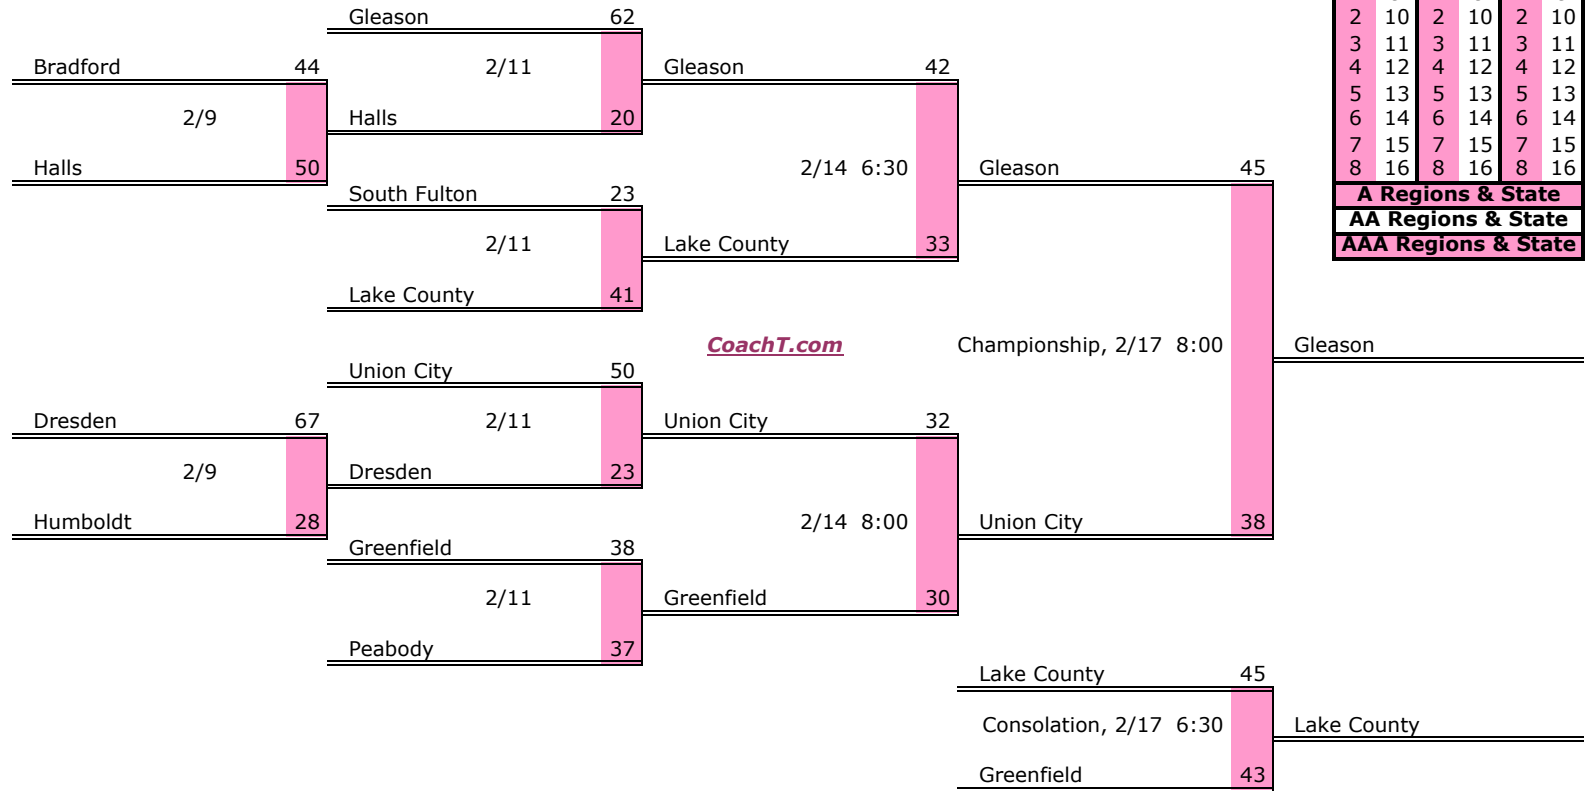

Districts					
A		AA		AAA	
1	9	1	9	1	9
2	10	2	10	2	10
3	11	3	11	3	11
4	12	4	12	4	12
5	13	5	13	5	13
6	14	6	14	6	14
7	15	7	15	7	15
8	16	8	16	8	16
A Regions & State					
AA Regions & State					
AAA Regions & State					

District 14 A

Pre-Tourney Rank:

1. Gleason
2. Union City
3. Greenfield
4. South Fulton
5. Lake County
6. Peabody
7. Dresden
8. Bradford
9. Halls
10. Humboldt

District 14 A Finish:

1. Gleason
2. Union City
3. Lake County
4. Greenfield