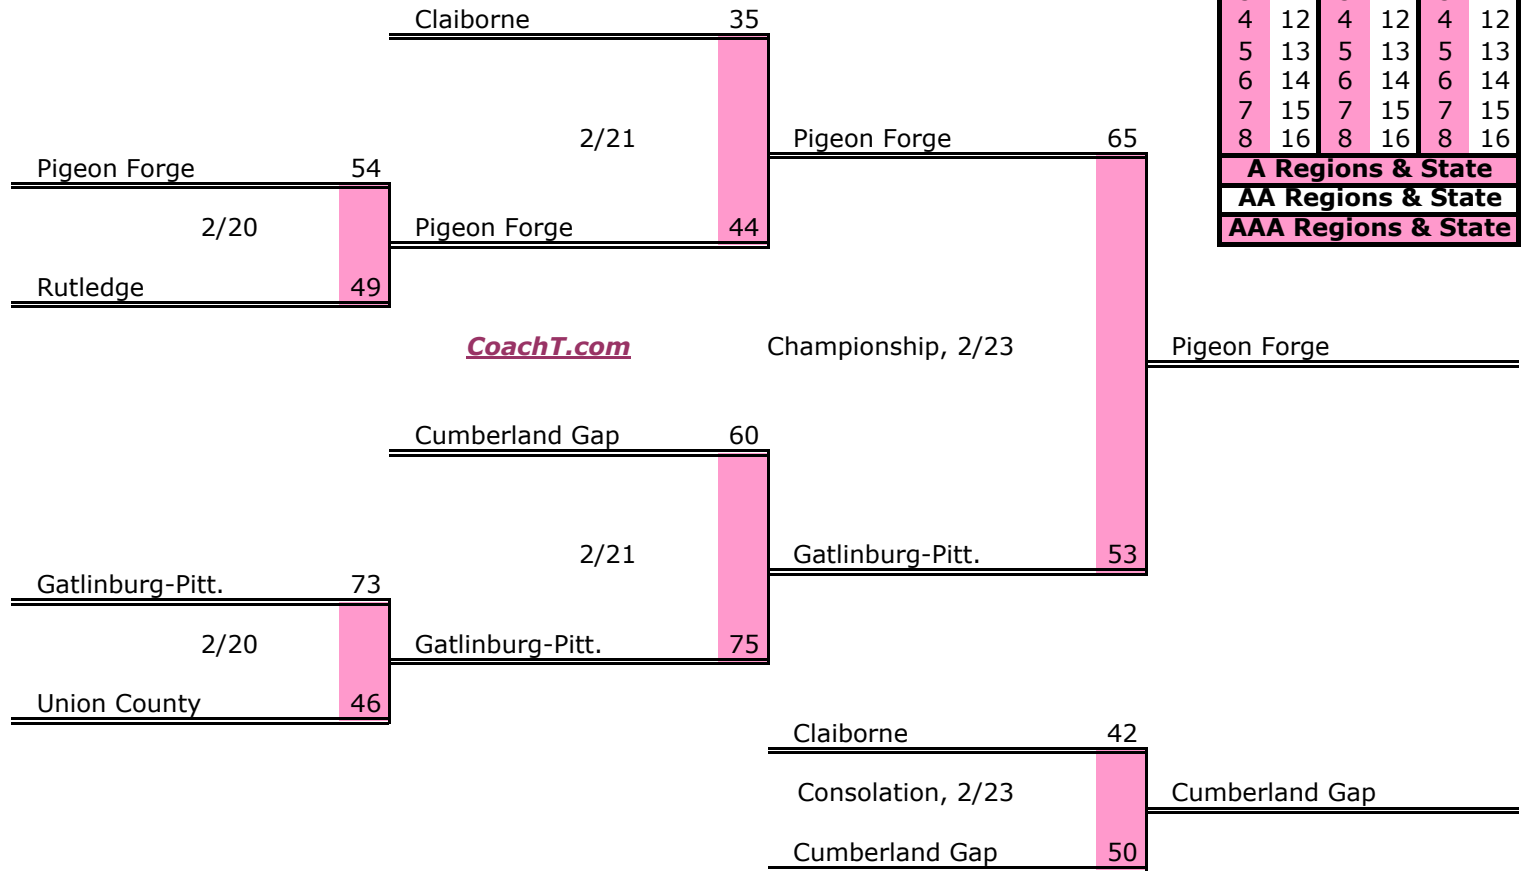

**District 1 AA Finish:**

1. Elizabethton
2. Unicoi County
3. South Greene
4. Happy Valley

Districts					
A		AA		AAA	
1	9	1	9	1	9
2	10	2	10	2	10
3	11	3	11	3	11
4	12	4	12	4	12
5	13	5	13	5	13
6	14	6	14	6	14
7	15	7	15	7	15
8	16	8	16	8	16
<b>A Regions &amp; State</b>					
<b>AA Regions &amp; State</b>					
<b>AAA Regions &amp; State</b>					

**District 2 AA**

**Pre-Tourney Rank:**

1. Claiborne
2. Cumberland Gap
3. Gatlinburg-Pitt.
4. Pigeon Forge
5. Rutledge
6. Union County

**District 3 AA**

**Pre-Tourney Rank:**

1. Austin East
2. Fulton
3. Seymour
4. Alcoa
5. Carter
6. Gibbs