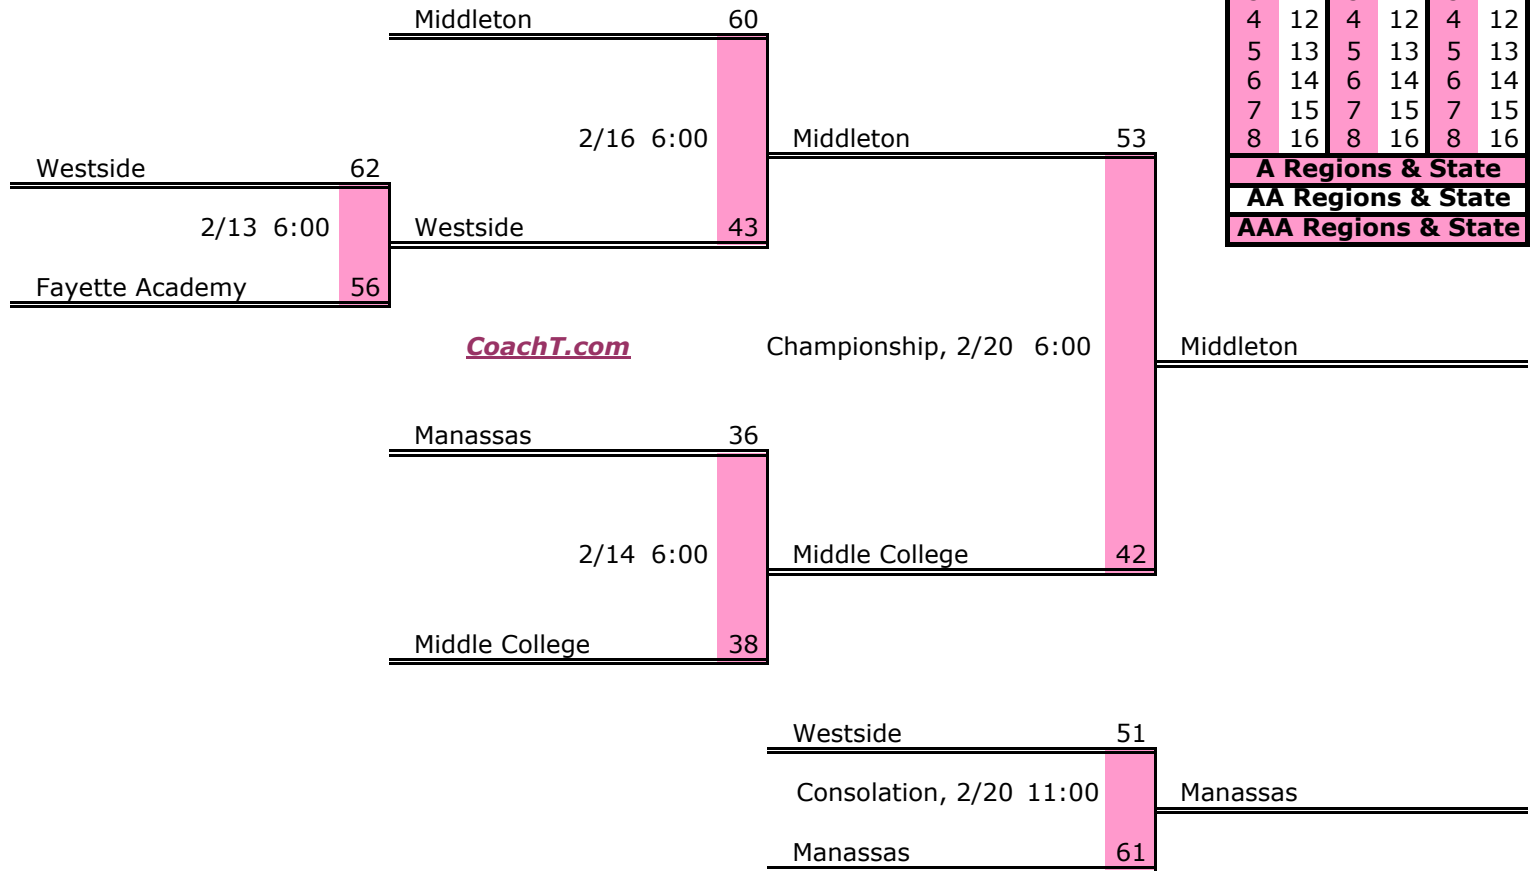

District 16 A

Pre-Tourney Rank:

1. Middleton
2. Manassas
3. Middle College
4. Westside
5. Fayette Academy

District 16 A Finish:

1. Middleton
2. Middle College
3. Manassas
4. Westside