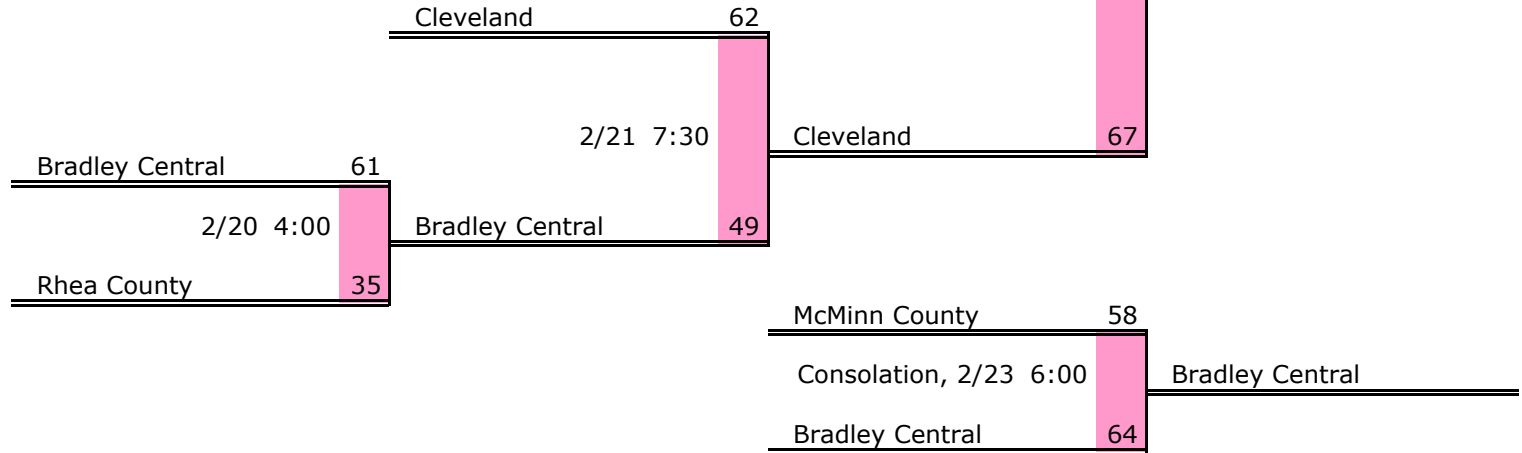

District 5 AAA Finish:

1. Cleveland
2. Cumberland Co.
3. Bradley Central
4. McMinn County

Districts					
A		AA		AAA	
1	9	1	9	1	9
2	10	2	10	2	10
3	11	3	11	3	11
4	12	4	12	4	12
5	13	5	13	5	13
6	14	6	14	6	14
7	15	7	15	7	15
8	16	8	16	8	16
A Regions & State					
AA Regions & State					
AAA Regions & State