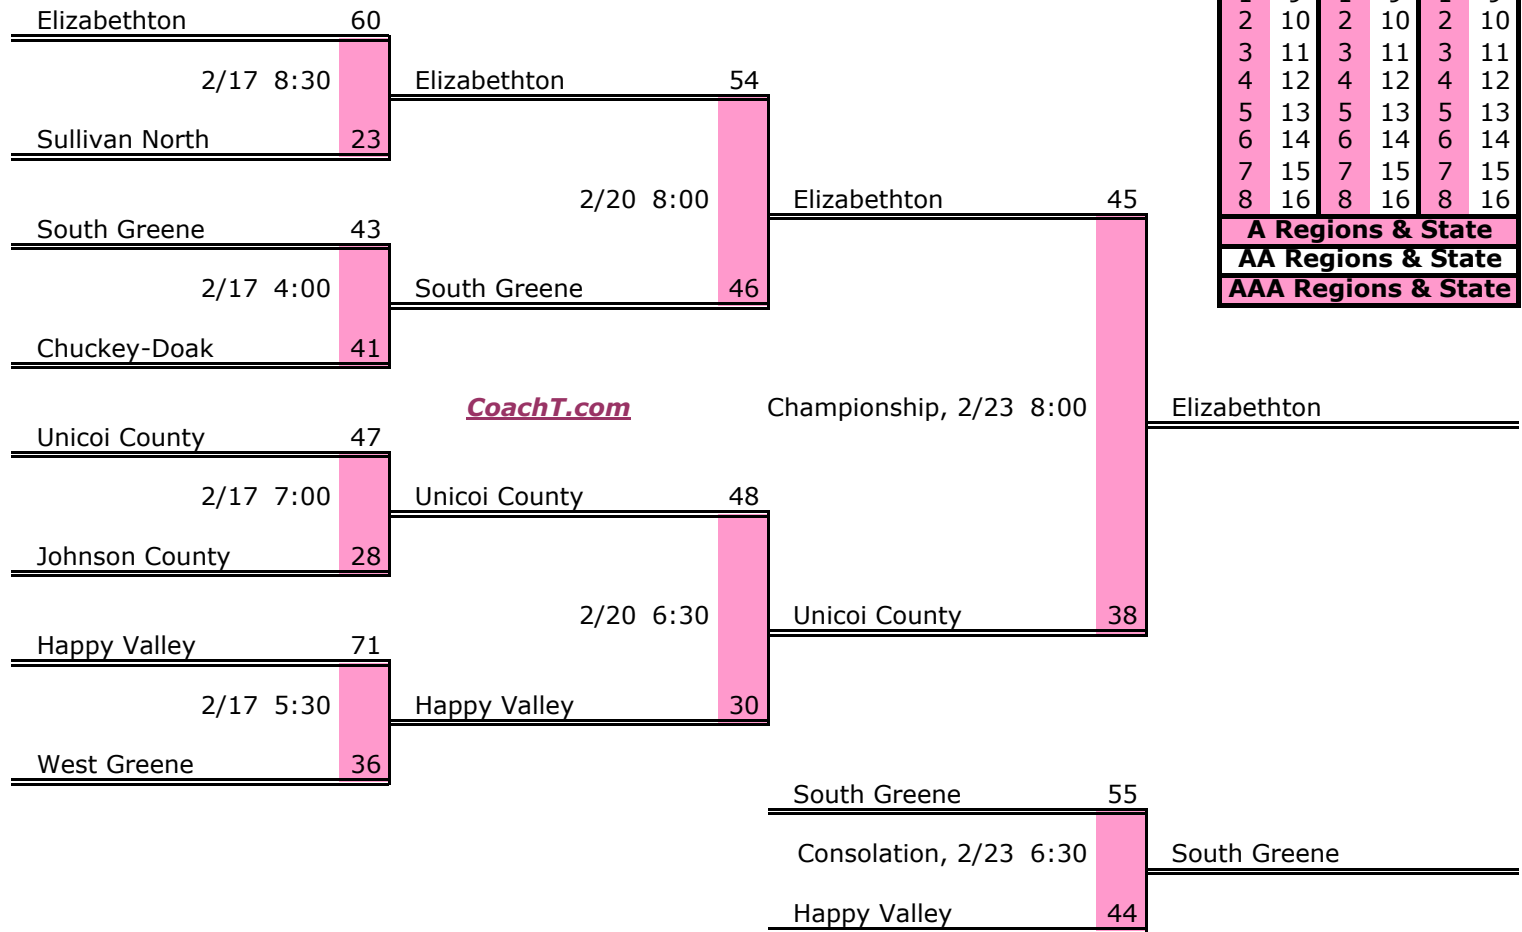

District 1 AA

Pre-Tourney Rank:

1. Elizabethton
2. Unicoi County
3. Happy Valley
4. South Greene
5. Chuckey-Doak
6. West Greene
7. Johnson County
8. Sullivan North

District 1 AA Finish:

1. Elizabethton
2. Unicoi County
3. South Greene
4. Happy Valley