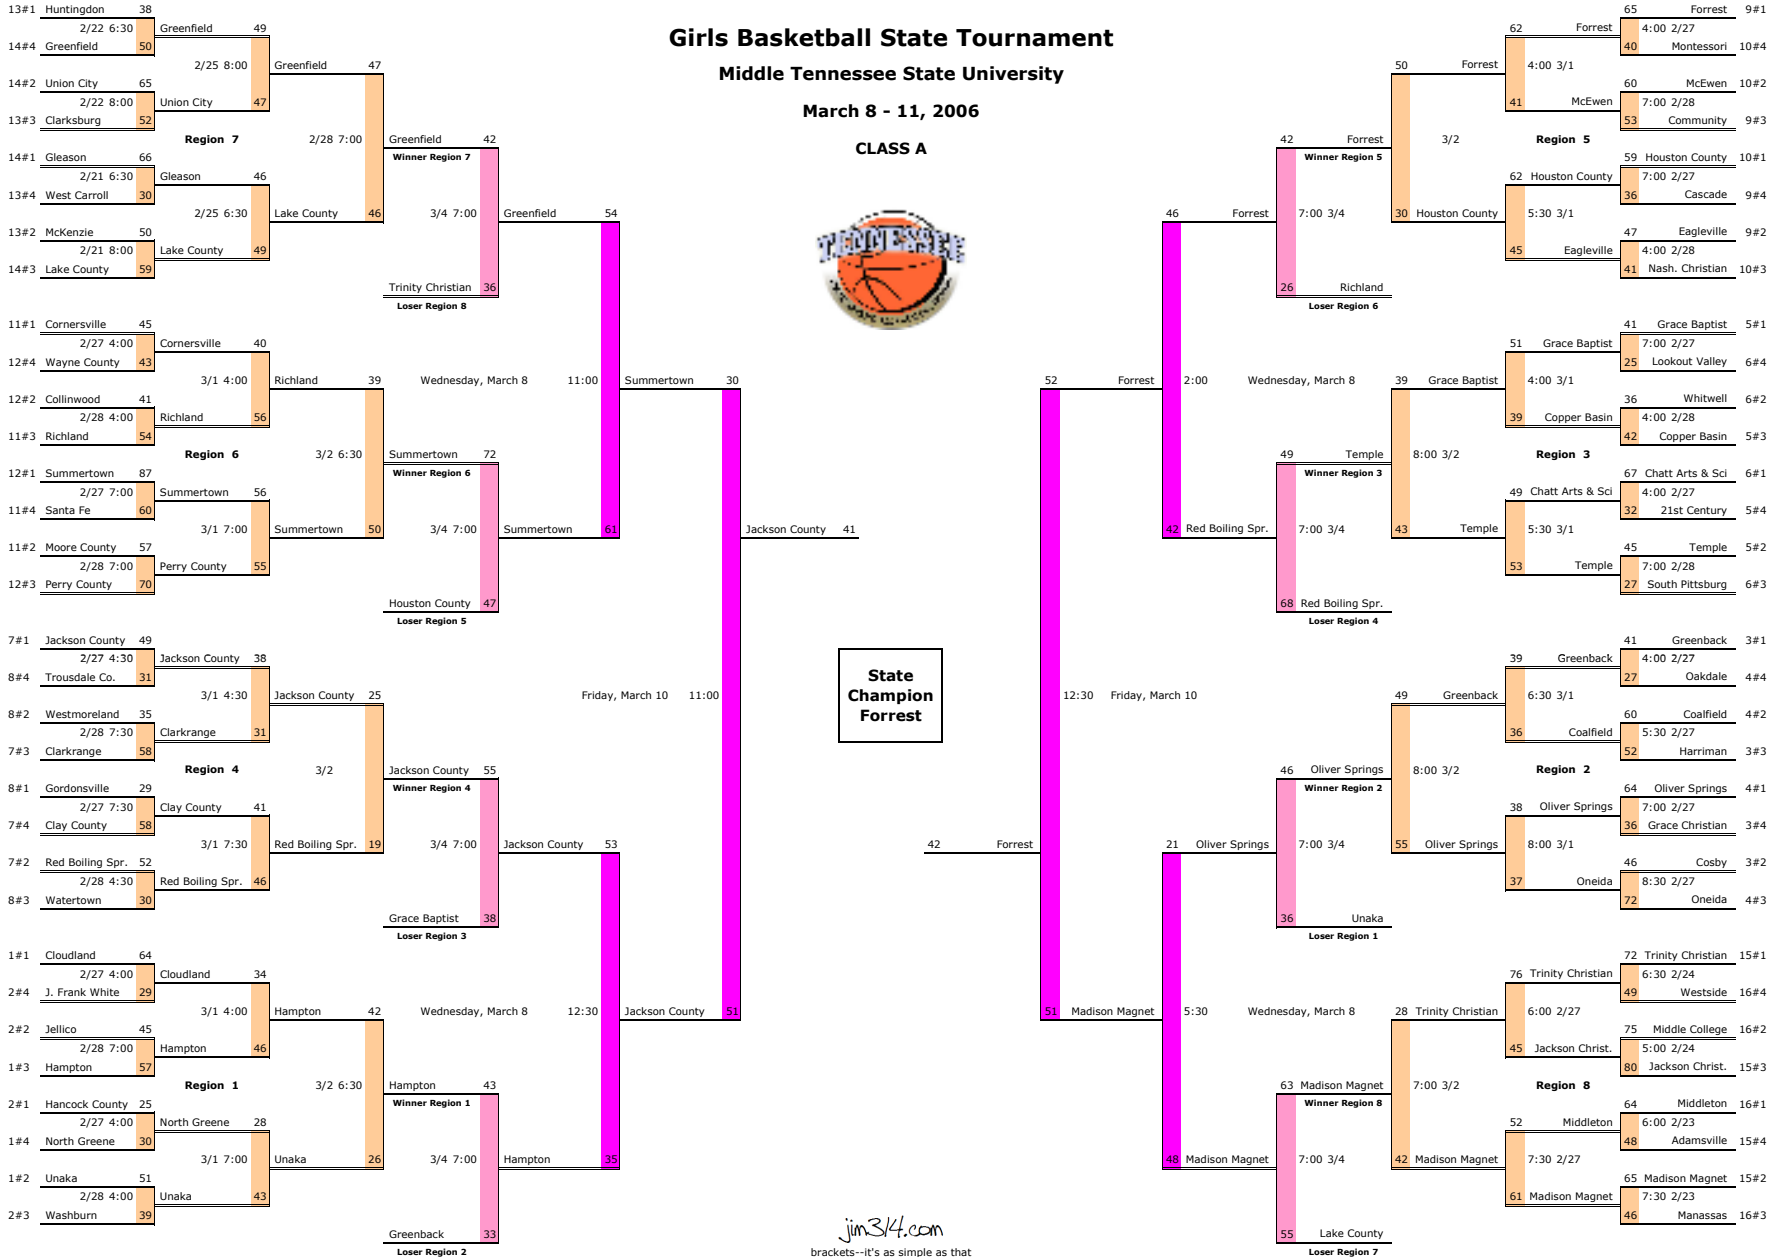

Region Sectionals State Tournament Sectionals Region

Girls Basketball State Tournament
Middle Tennessee State University
March 8 - 11, 2006
CLASS A

jin34.com
brackets--it's as simple as that