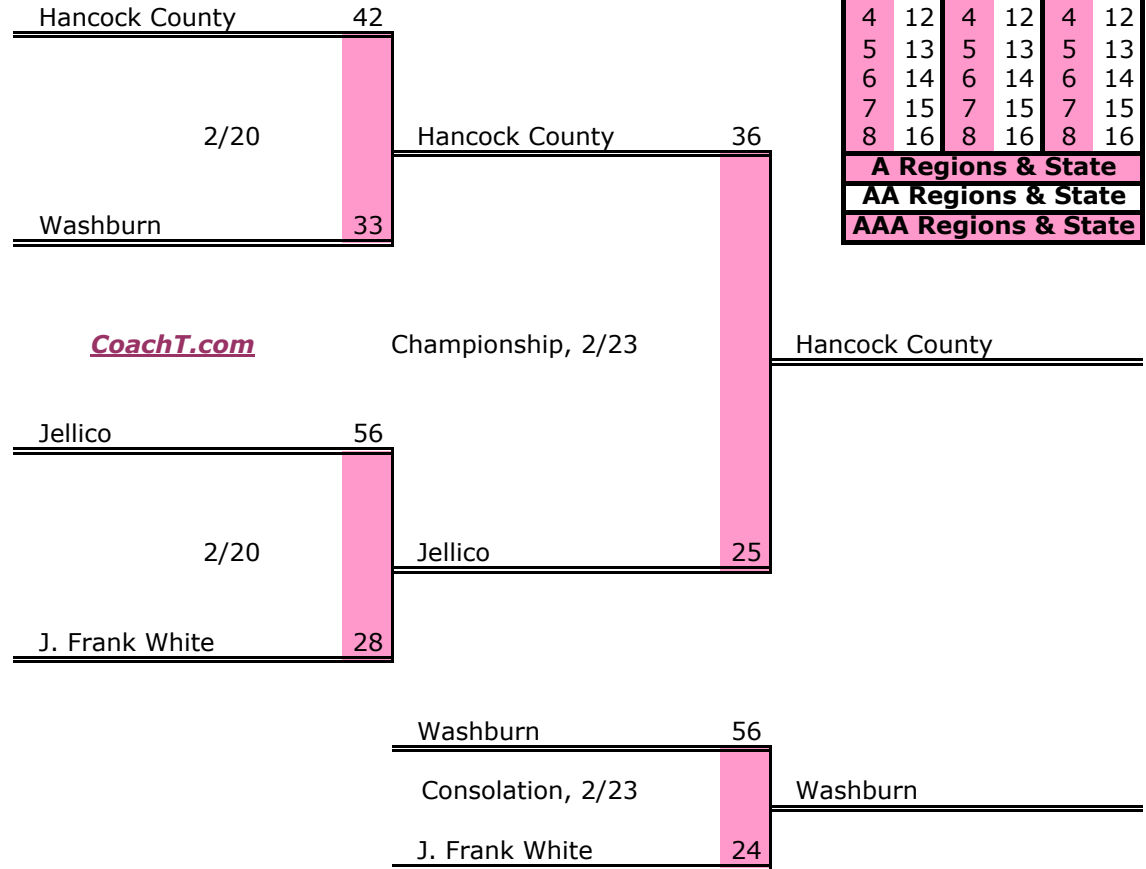

District 2 A

Pre-Tourney Rank:

- Hancock County
- Jellico
- J. Frank White
- Washburn

Districts					
A		AA		AAA	
1	9	1	9	1	9
2	10	2	10	2	10
3	11	3	11	3	11
4	12	4	12	4	12
5	13	5	13	5	13
6	14	6	14	6	14
7	15	7	15	7	15
8	16	8	16	8	16
A Regions & State					
AA Regions & State					
AAA Regions & State					

District 2 A Finish:

1. Hancock County
2. Jellico
3. Washburn
4. J. Frank White