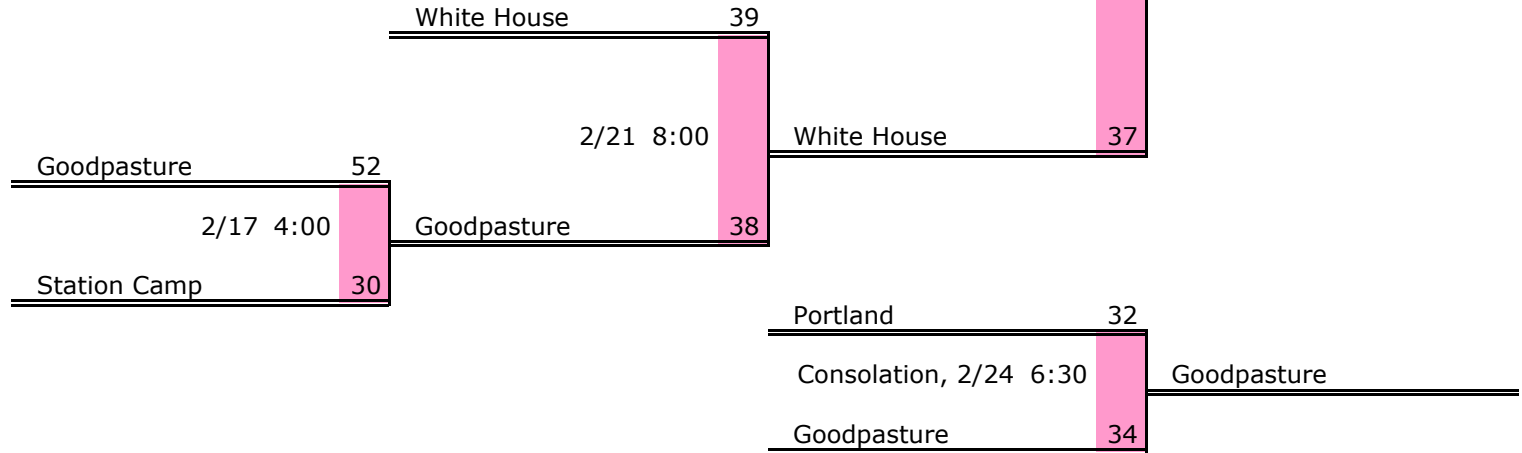

**District 8 AA**

**Pre-Tourney Rank:**

1. DCA
2. White House
3. Goodpasture
4. Portland
5. Greenbrier
6. Station Camp

**District 8 AA Finish:**

1. DCA
2. White House
3. Goodpasture
4. Portland

Districts					
A		AA		AAA	
1	9	1	9	1	9
2	10	2	10	2	10
3	11	3	11	3	11
4	12	4	12	4	12
5	13	5	13	5	13
6	14	6	14	6	14
7	15	7	15	7	15
8	16	8	16	8	16
<b>A Regions &amp; State</b>					
<b>AA Regions &amp; State</b>					
<b>AAA Regions &amp; State</b>					