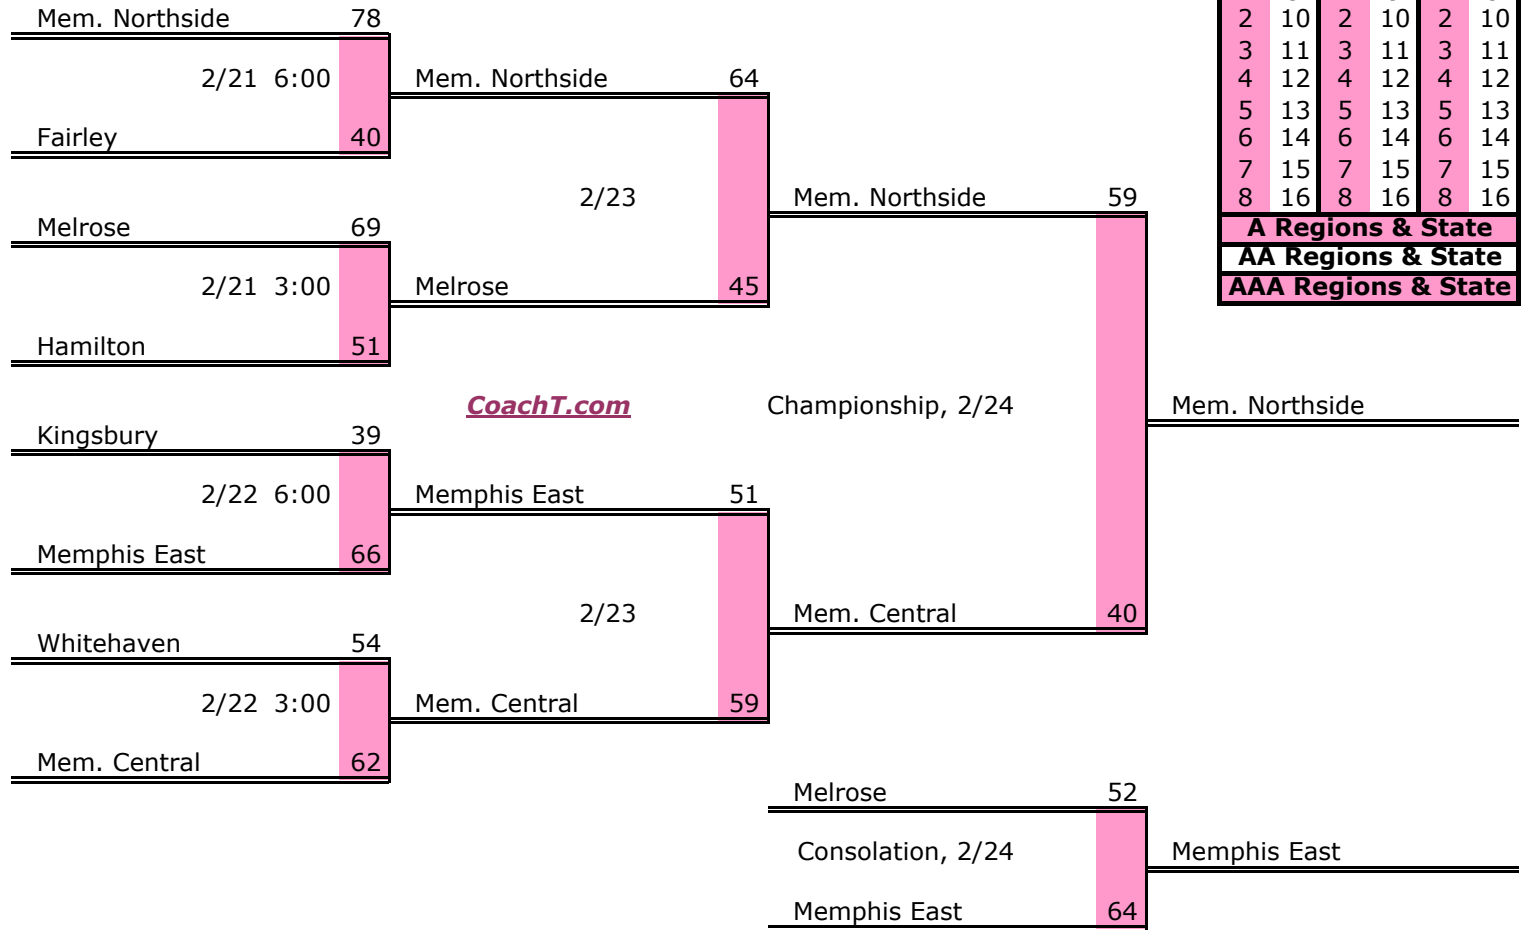

District 16 AAA

Pre-Tourney Rank:

1. Mem. Northside
2. Kingsbury
3. Whitehaven
4. Melrose
5. Hamilton
6. Mem. Central
7. Memphis East
8. Fairley

District 16 AAA Finish:

1. Mem. Northside
2. Mem. Central
3. Memphis East
4. Melrose

Districts					
A		AA		AAA	
1	9	1	9	1	9
2	10	2	10	2	10
3	11	3	11	3	11
4	12	4	12	4	12
5	13	5	13	5	13
6	14	6	14	6	14
7	15	7	15	7	15
8	16	8	16	8	16
A Regions & State					
AA Regions & State					
AAA Regions & State