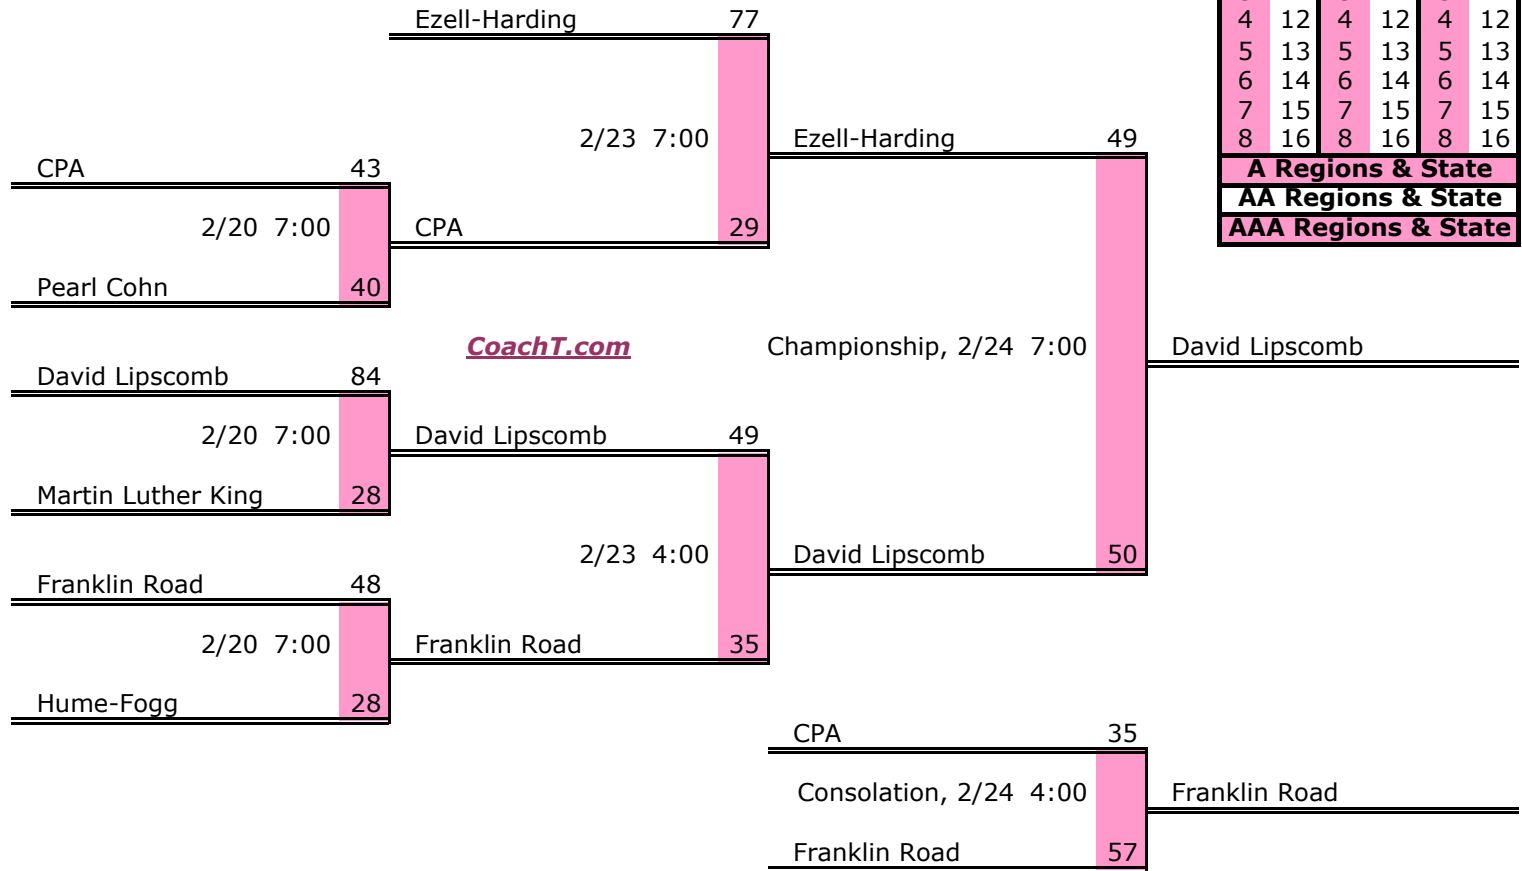

CoachT.com

District 9 AA

Pre-Tourney Rank:

1. Ezell-Harding
2. David Lipscomb
3. Franklin Road
4. CPA
5. Pearl Cohn
6. Hume-Fogg
7. Martin Luther King

District 9 AA Finish:

1. David Lipscomb
2. Ezell-Harding
3. Franklin Road
4. CPA