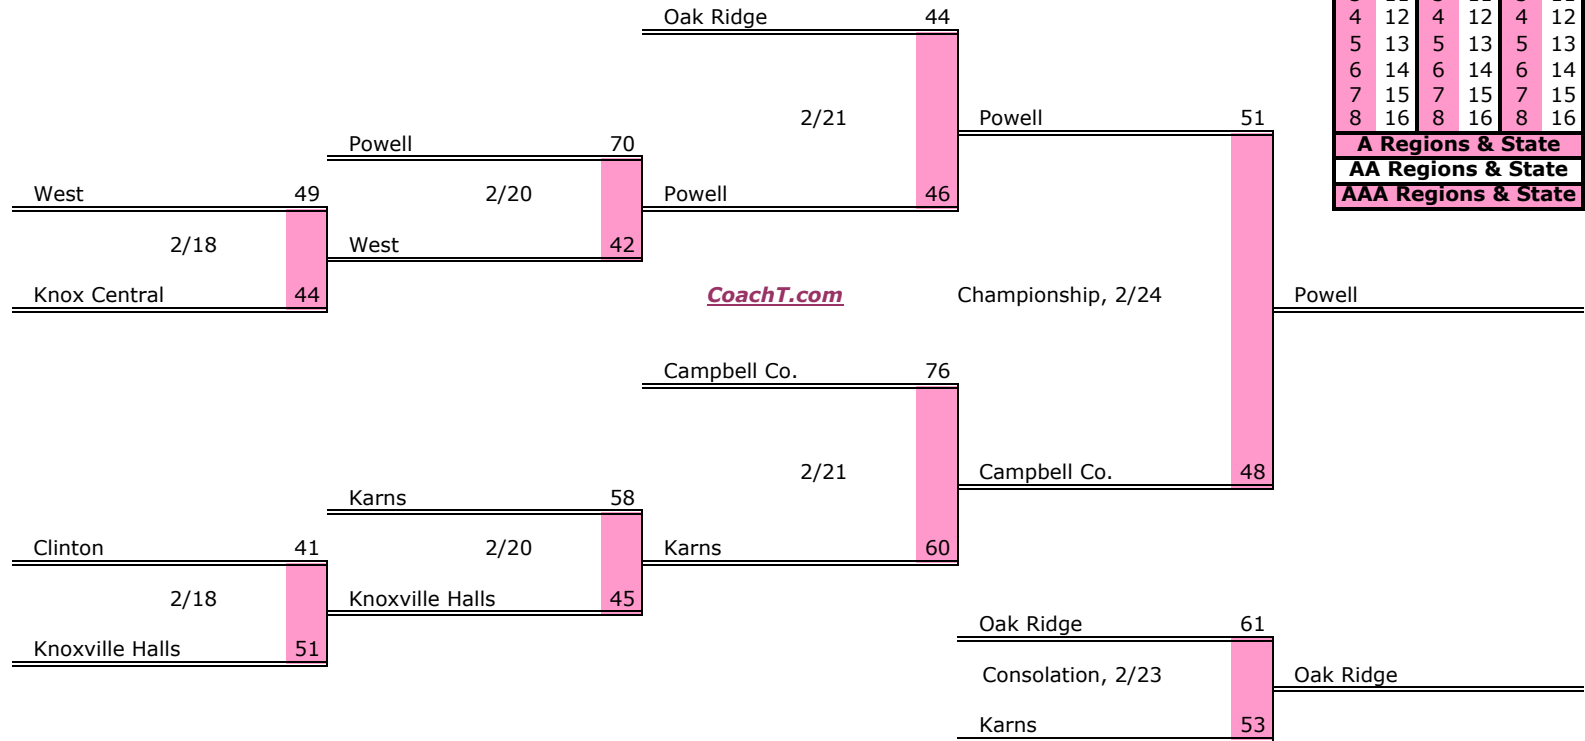

District 2 AAA

Pre-Tourney Rank:

1. Morristown West
2. Greeneville
3. Jefferson County
4. Morristown East
5. Cherokee
6. Cocke County

District 3 AAA

Pre-Tourney Rank:

1. Oak Ridge
2. Campbell Co.
3. Karns
4. Powell
5. West
6. Clinton
7. Knoxville Halls
8. Knox Central