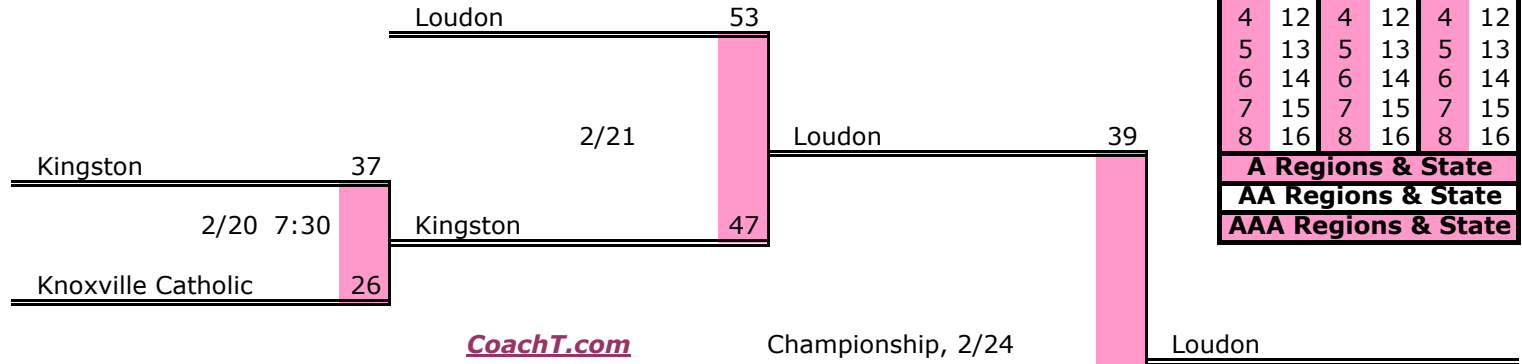

District 4 AA

Pre-Tourney Rank:

1. Loudon
2. Anderson Co.
3. CAK
4. Kingston
5. Knoxville Catholic
6. Scott