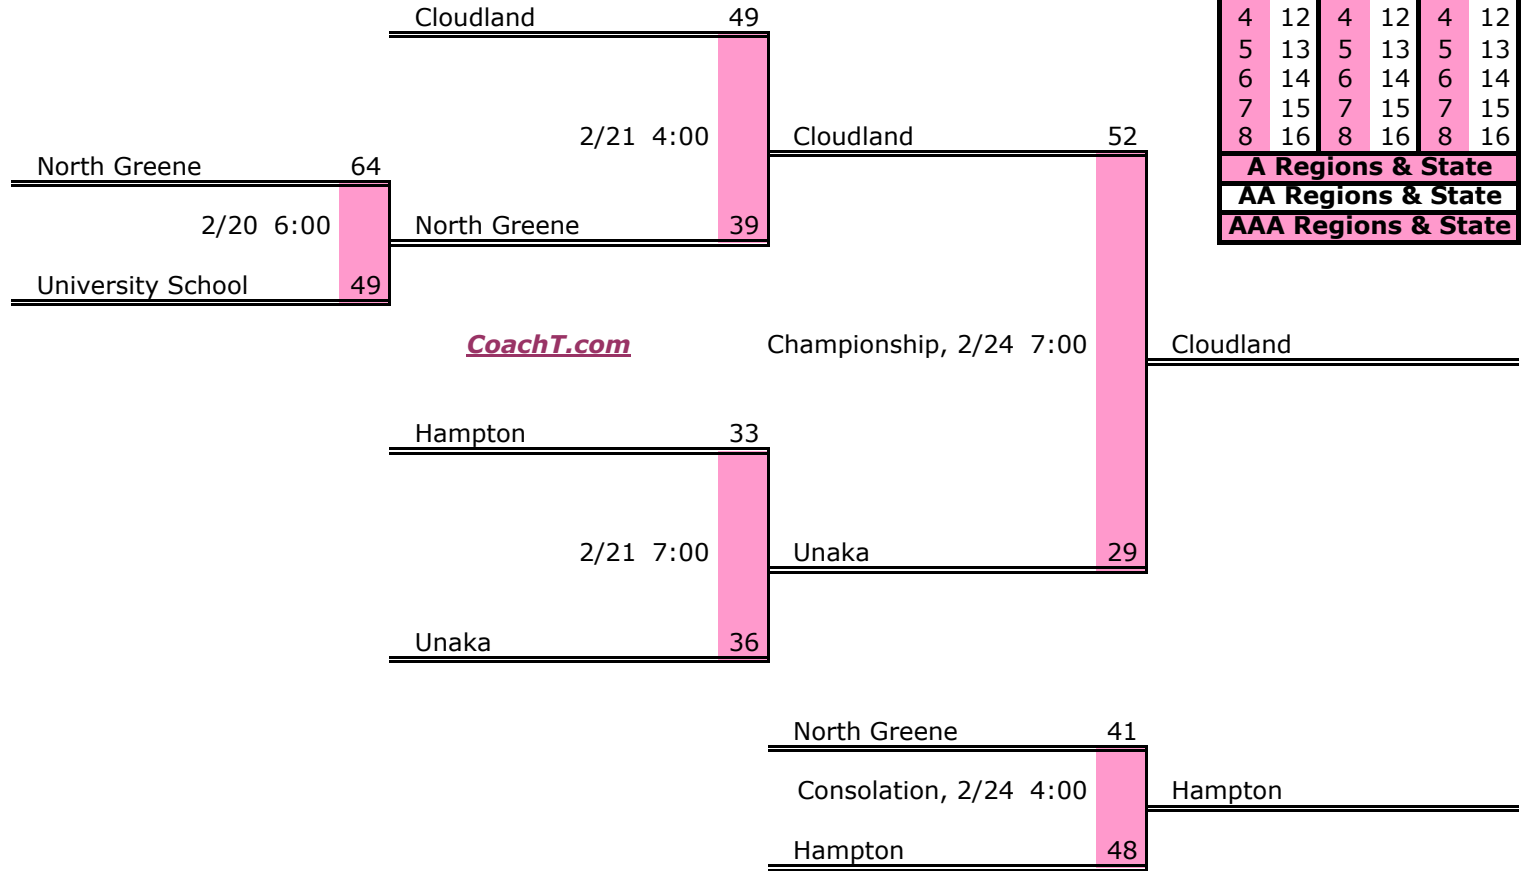

District 1 A

Pre-Tourney Rank:

1. Cloudland
2. Hampton
3. Unaka
4. North Greene
5. University School

Districts					
A		AA		AAA	
1	9	1	9	1	9
2	10	2	10	2	10
3	11	3	11	3	11
4	12	4	12	4	12
5	13	5	13	5	13
6	14	6	14	6	14
7	15	7	15	7	15
8	16	8	16	8	16
A Regions & State					
AA Regions & State					
AAA Regions & State					

District 1 A Finish:

1. Cloudland
2. Unaka
3. Hampton
4. North Greene