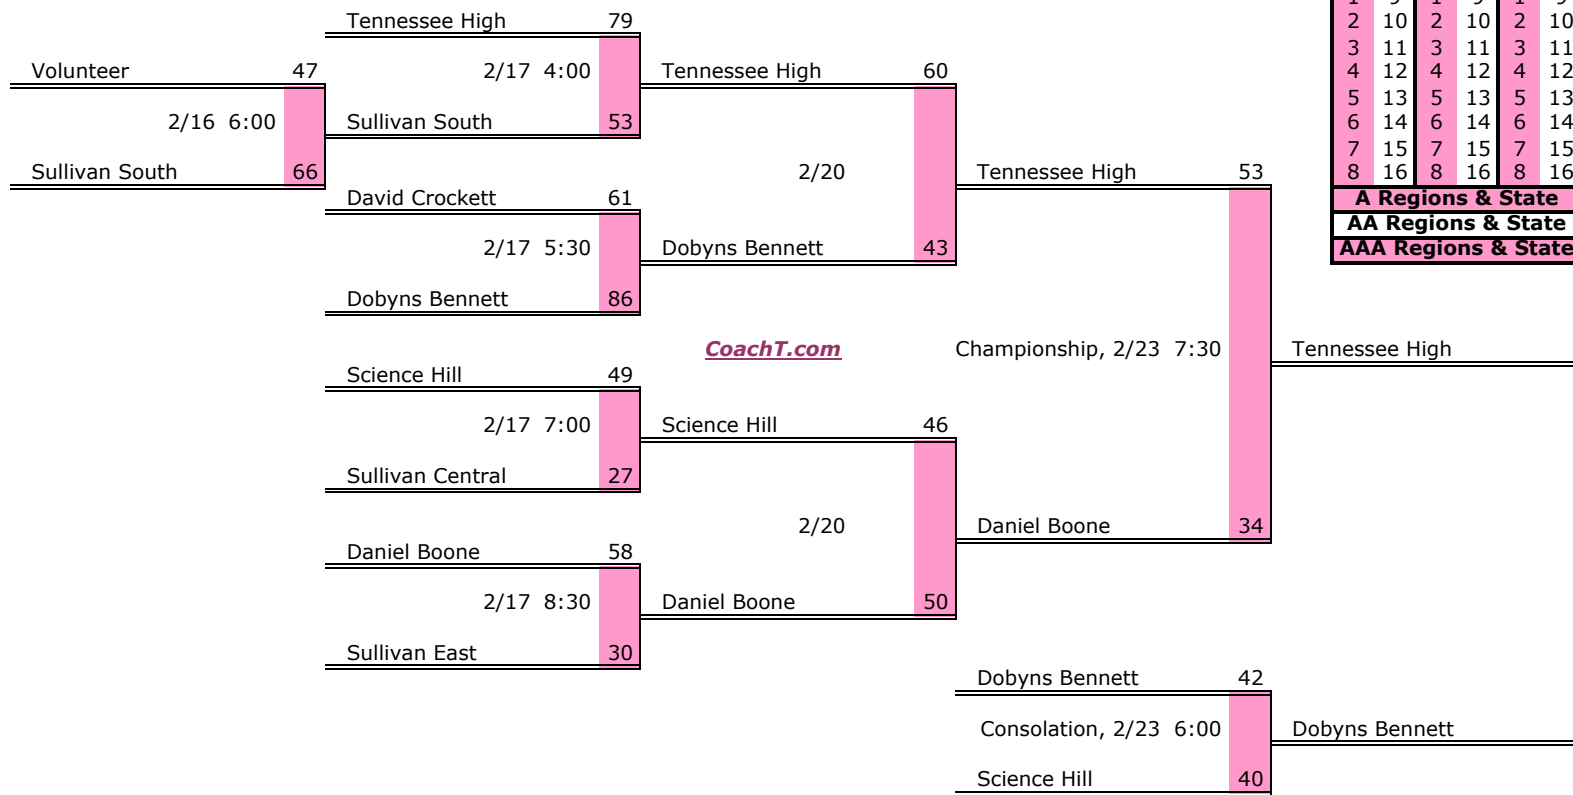

District 1 AAA

Pre-Tourney Rank:

1. Tennessee High
2. Science Hill
3. Daniel Boone
4. David Crockett
5. Dobyys Bennett
6. Sullivan East
7. Sullivan Central
8. Volunteer
9. Sullivan South

District 1 AAA Finish:

1. Tennessee High
2. Daniel Boone
3. Dobyys Bennett
4. Science Hill

Districts					
A		AA		AAA	
1	9	1	9	1	9
2	10	2	10	2	10
3	11	3	11	3	11
4	12	4	12	4	12
5	13	5	13	5	13
6	14	6	14	6	14
7	15	7	15	7	15
8	16	8	16	8	16
A Regions & State					
AA Regions & State					
AAA Regions & State