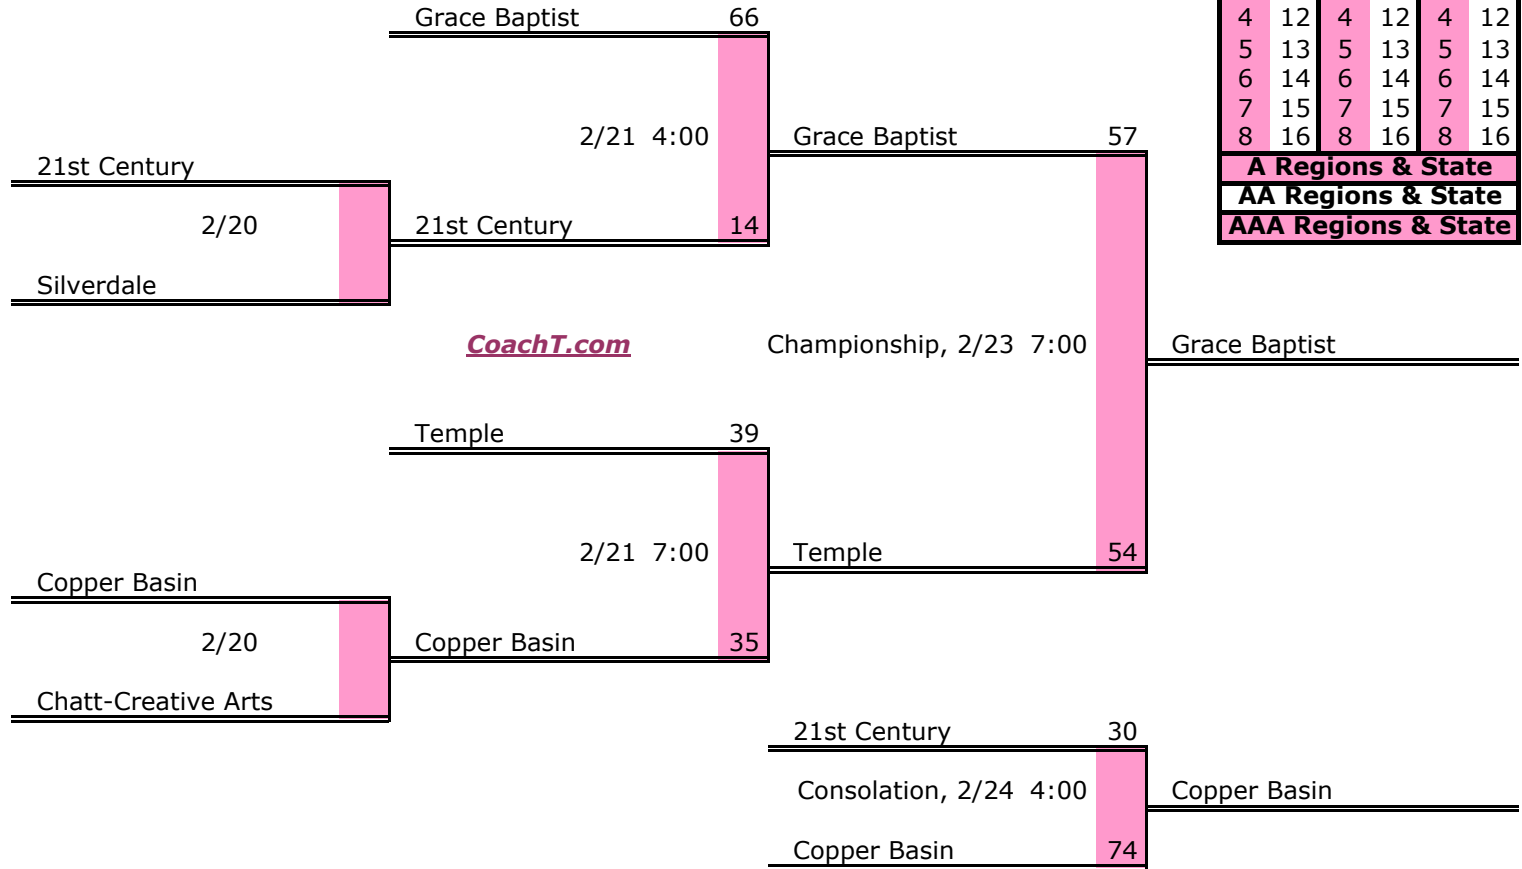

District 5 A

Pre-Tourney Rank:

1. Grace Baptist
2. Temple
3. Copper Basin
4. 21st Century
5. Silverdale
6. Chatt-Creative Arts

District 5 A Finish:

1. Grace Baptist
2. Temple
3. Copper Basin
4. 21st Century

Districts					
A		AA		AAA	
1	9	1	9	1	9
2	10	2	10	2	10
3	11	3	11	3	11
4	12	4	12	4	12
5	13	5	13	5	13
6	14	6	14	6	14
7	15	7	15	7	15
8	16	8	16	8	16
A Regions & State					
AA Regions & State					
AAA Regions & State