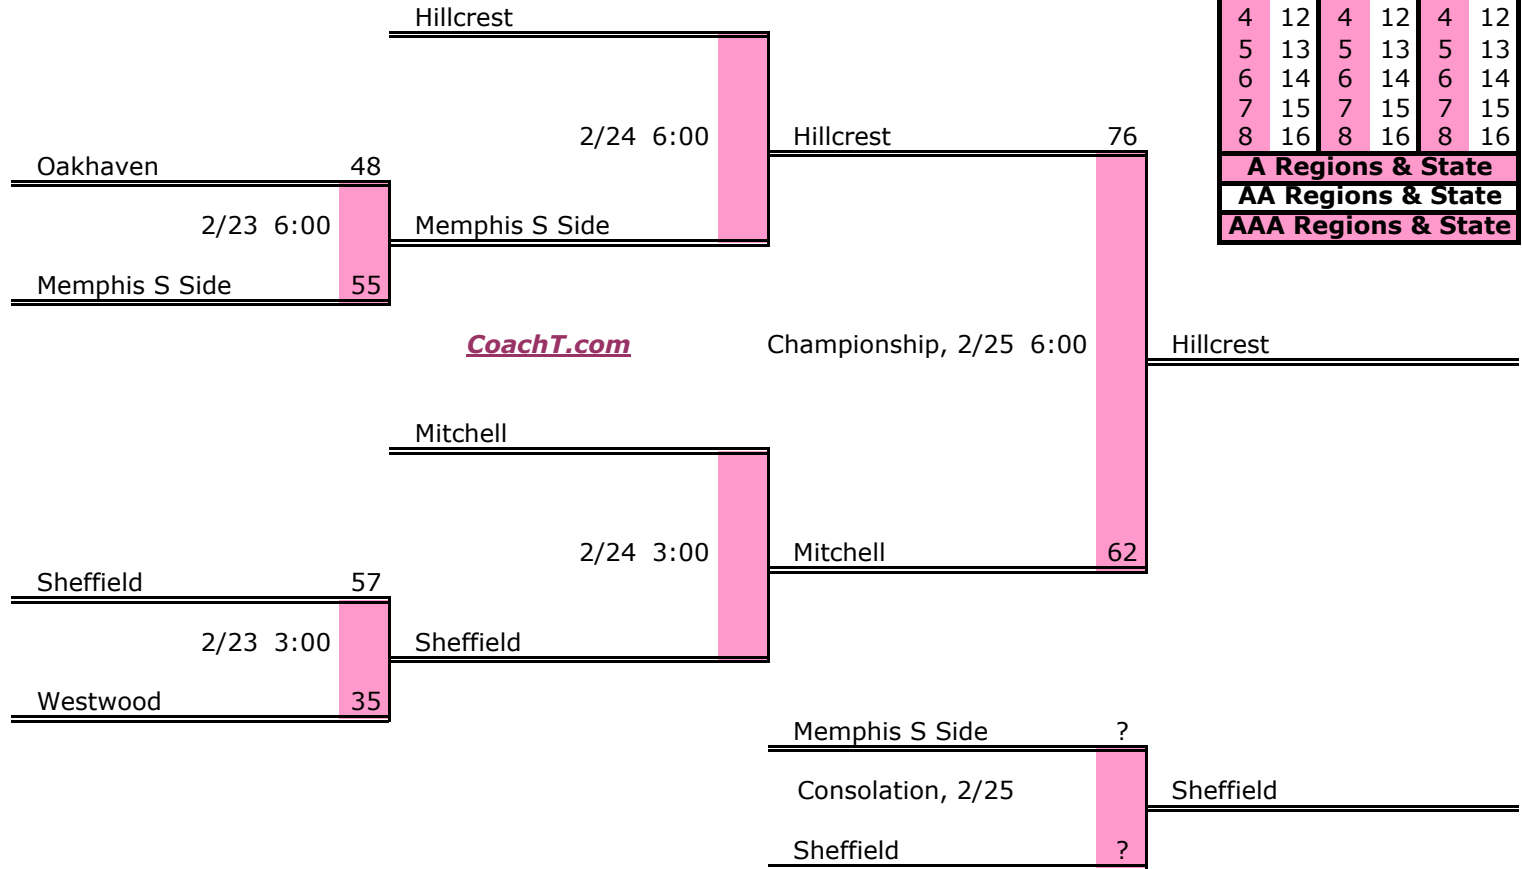

**District 14 AA**

**Pre-Tourney Rank:**

1. Jackson N. Side
2. Haywood
3. Ripley
4. Covington
5. USJ
6. Fayette Ware

**District 14 AA Finish:**

1. Jackson N. Side
2. Haywood
3. Ripley
4. Covington

Districts					
A		AA		AAA	
1	9	1	9	1	9
2	10	2	10	2	10
3	11	3	11	3	11
4	12	4	12	4	12
5	13	5	13	5	13
6	14	6	14	6	14
7	15	7	15	7	15
8	16	8	16	8	16
<b>A Regions &amp; State</b>					
<b>AA Regions &amp; State</b>					
<b>AAA Regions &amp; State</b>					

**District 15 AA**

**Pre-Tourney Rank:**

1. Trezevant
2. BT Washington
3. Treadwell
4. Frayser
5. G. W. Carver

**District 15 AA Finish:**

1. BT Washington
2. Trezevant
3. Treadwell
4. G. W. Carver

Districts					
A		AA		AAA	
1	9	1	9	1	9
2	10	2	10	2	10
3	11	3	11	3	11
4	12	4	12	4	12
5	13	5	13	5	13
6	14	6	14	6	14
7	15	7	15	7	15
8	16	8	16	8	16
<b>A Regions &amp; State</b>					
<b>AA Regions &amp; State</b>					
<b>AAA Regions &amp; State</b>					

**District 16 AA**

**Pre-Tourney Rank:**

1. Hillcrest
2. Mitchell
3. Sheffield
4. Oakhaven
5. Memphis S Side
6. Westwood

**District 16 AA Finish:**

1. Hillcrest
2. Mitchell
3. Sheffield
4. Memphis S Side

Districts					
A		AA		AAA	
1	9	1	9	1	9
2	10	2	10	2	10
3	11	3	11	3	11
4	12	4	12	4	12
5	13	5	13	5	13
6	14	6	14	6	14
7	15	7	15	7	15
8	16	8	16	8	16
<b>A Regions &amp; State</b>					
<b>AA Regions &amp; State</b>					
<b>AAA Regions &amp; State</b>					