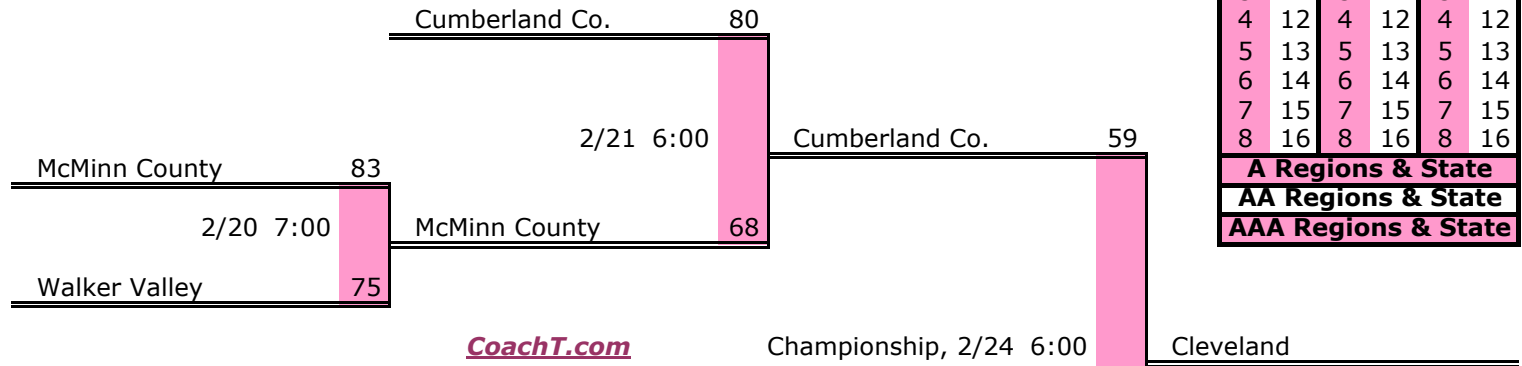

District 5 AAA

Pre-Tourney Rank:

1. Cumberland Co.
2. Cleveland
3. Bradley Central
4. McMinn County
5. Walker Valley
6. Rhea County