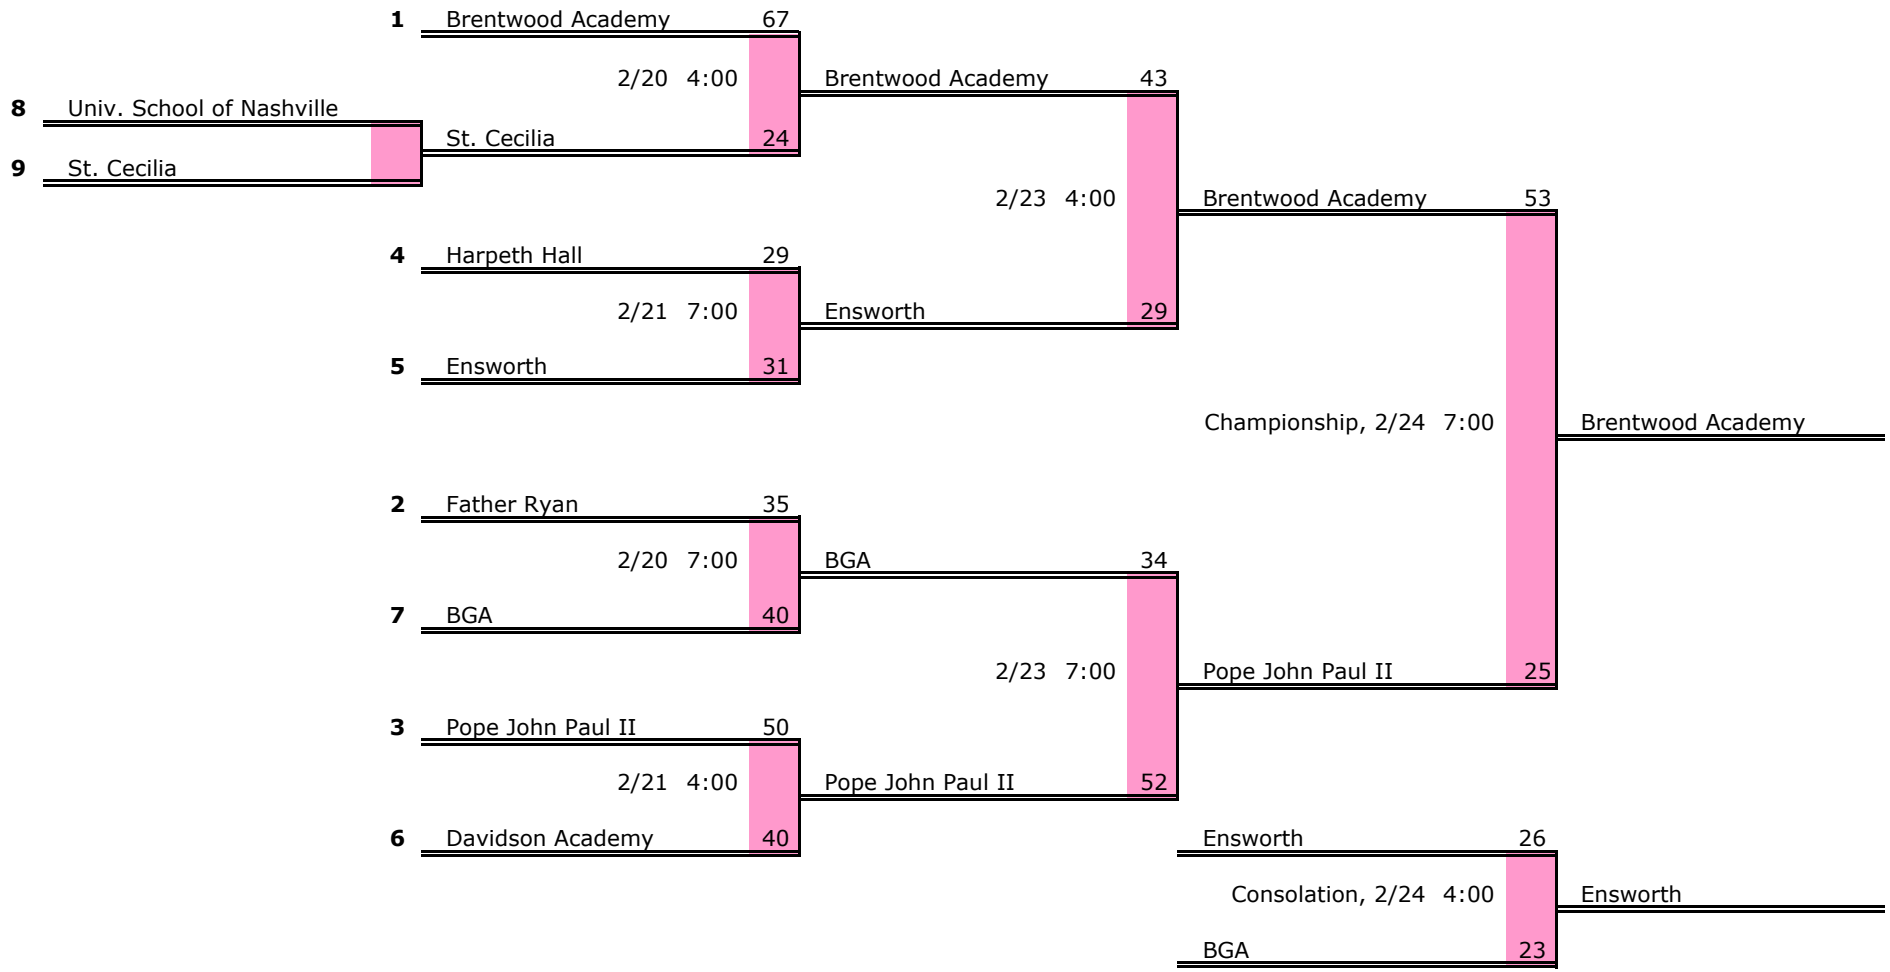

State Tournament

Girls Basketball State Tournament

Lipscomb University

March 1 - 4, 2006

Division 2

**State
Champion:
Brentwood
Academy**

D2 West Region	Region Quarterfinals	Region Semifinals	Region Finals
----------------	----------------------	-------------------	---------------

D2 West Region	Region Quarterfinals	Region Semifinals	Region Finals
----------------	----------------------	-------------------	---------------

D2 East Region	Region Semifinals	Region Finals
----------------	-------------------	---------------

		1 Knoxville Webb 57
	2 GPS 73	Championship, 2/24 7:30
3 Baylor 39	2/23 7:30	GPS 45
2/21 6:00	Baylor 41	Knoxville Webb
4 King's Academy 24		

Region Sectionals State Tournament Sectionals Region

Girls Basketball State Tournament
Middle Tennessee State University
March 8 - 11, 2006
CLASS A