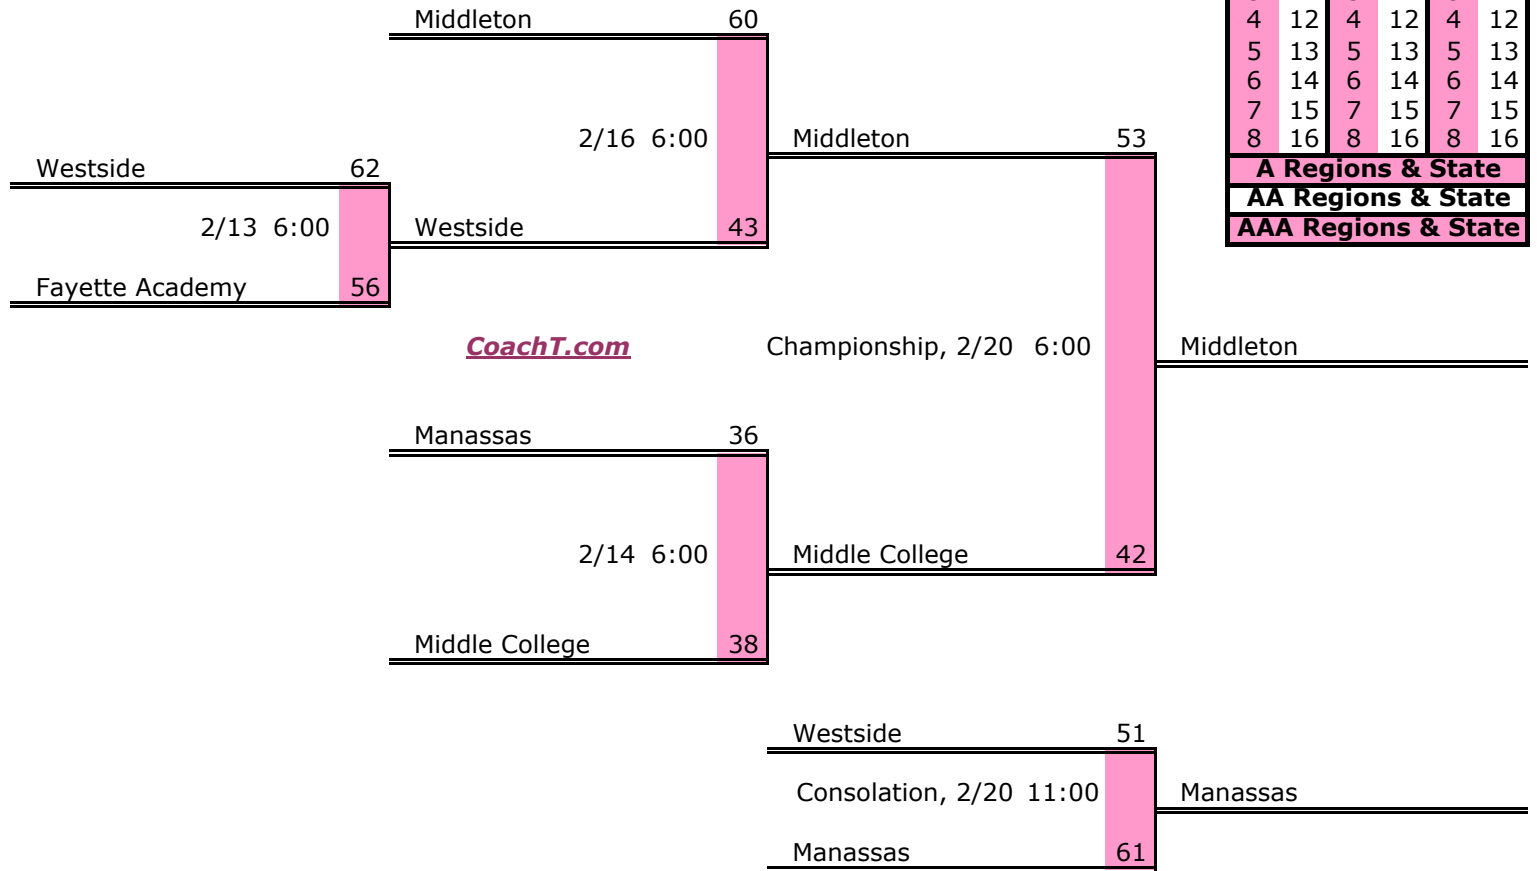

District 16 A

Pre-Tourney Rank:

1. Middleton
2. Manassas
3. Middle College
4. Westside
5. Fayette Academy

District 16 A Finish:

1. Middleton
2. Middle College
3. Manassas
4. Westside

Districts					
A		AA		AAA	
1	9	1	9	1	9
2	10	2	10	2	10
3	11	3	11	3	11
4	12	4	12	4	12
5	13	5	13	5	13
6	14	6	14	6	14
7	15	7	15	7	15
8	16	8	16	8	16
A Regions & State					
AA Regions & State					
AAA Regions & State