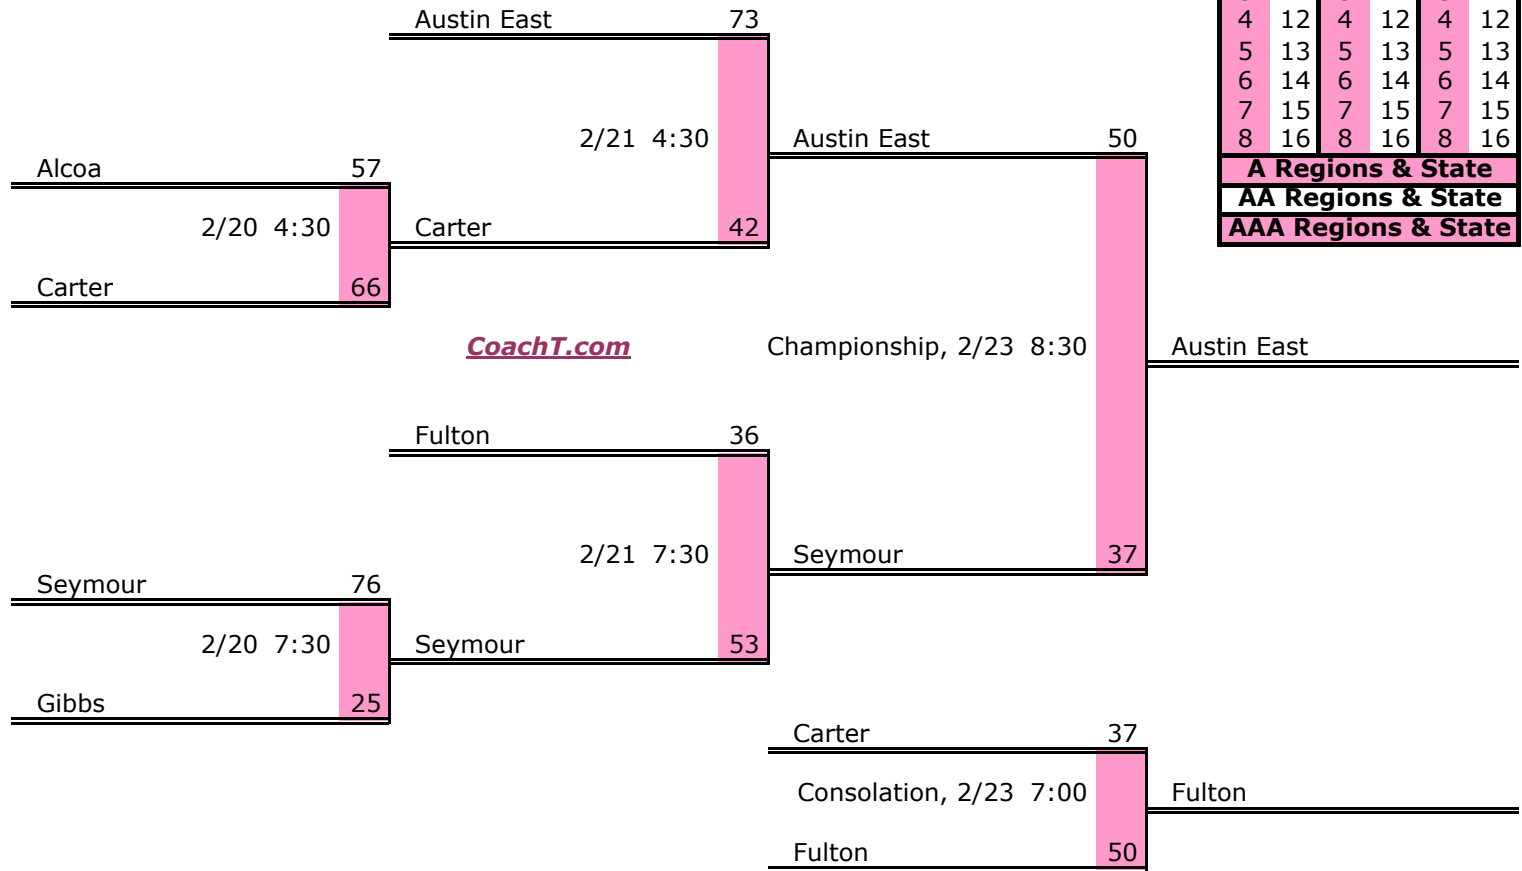

District 2 AA

Pre-Tourney Rank:

1. Claiborne
2. Cumberland Gap
3. Gatlinburg-Pitt.
4. Pigeon Forge
5. Rutledge
6. Union County

District 2 AA Finish:

1. Pigeon Forge
2. Gatlinburg-Pitt.
3. Cumberland Gap
4. Claiborne

District 3 AA

Pre-Tourney Rank:

1. Austin East
2. Fulton
3. Seymour
4. Alcoa
5. Carter
6. Gibbs

District 3 AA Finish:

1. Austin East
2. Seymour
3. Fulton
4. Carter

Districts					
A		AA		AAA	
1	9	1	9	1	9
2	10	2	10	2	10
3	11	3	11	3	11
4	12	4	12	4	12
5	13	5	13	5	13
6	14	6	14	6	14
7	15	7	15	7	15
8	16	8	16	8	16
A Regions & State					
AA Regions & State					
AAA Regions & State					