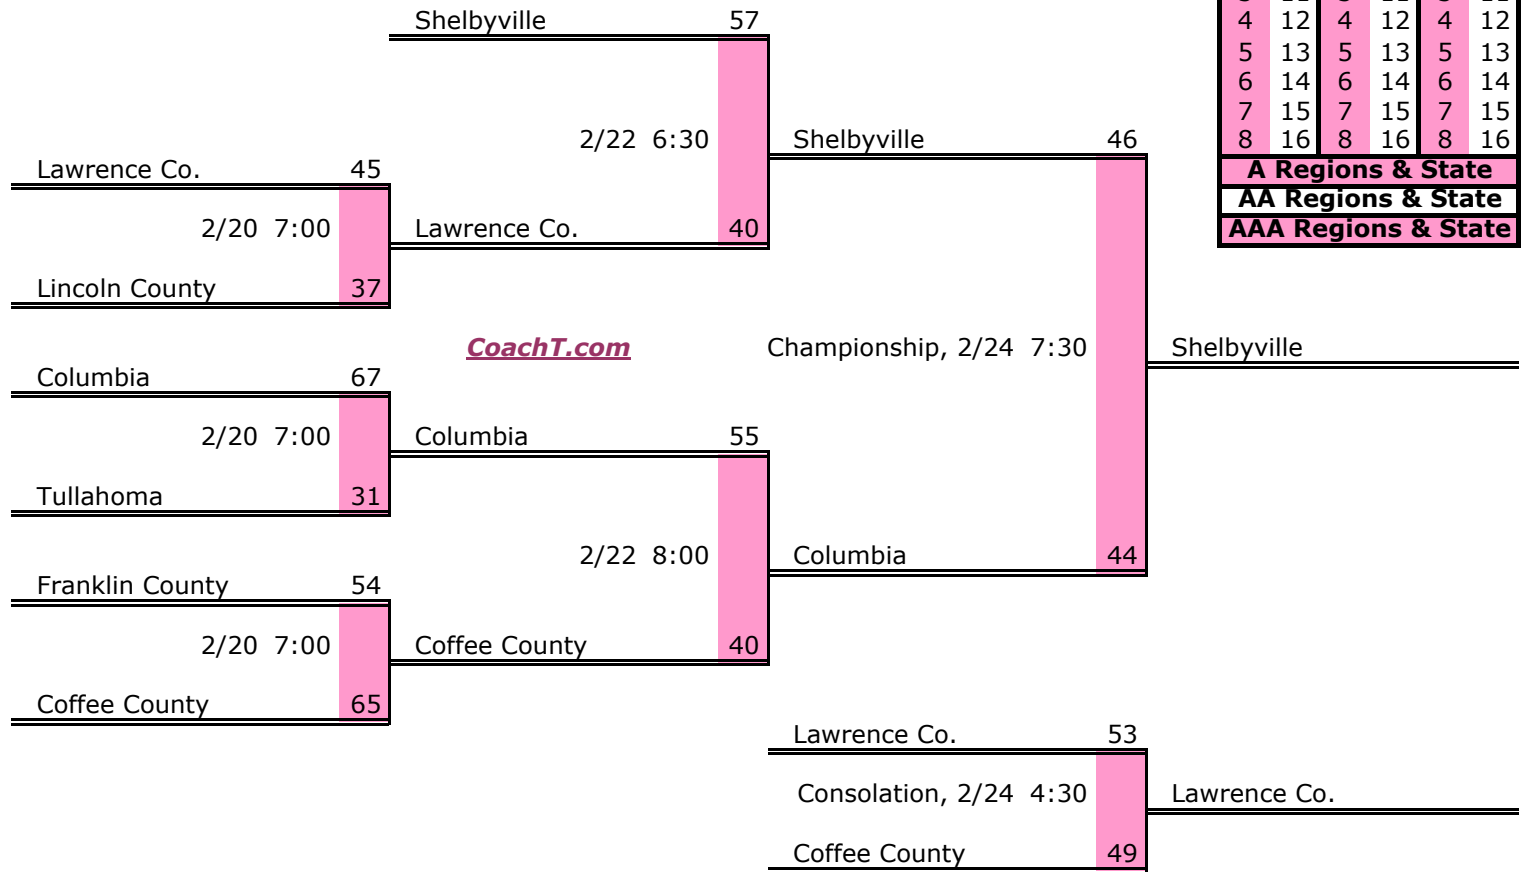

**District 8 AAA**

**Pre-Tourney Rank:**

1. Shelbyville
2. Columbia
3. Franklin County
4. Lawrence Co.
5. Lincoln County
6. Coffee County
7. Tullahoma

**District 8 AAA Finish:**

1. Shelbyville
2. Columbia
3. Lawrence Co.
4. Coffee County