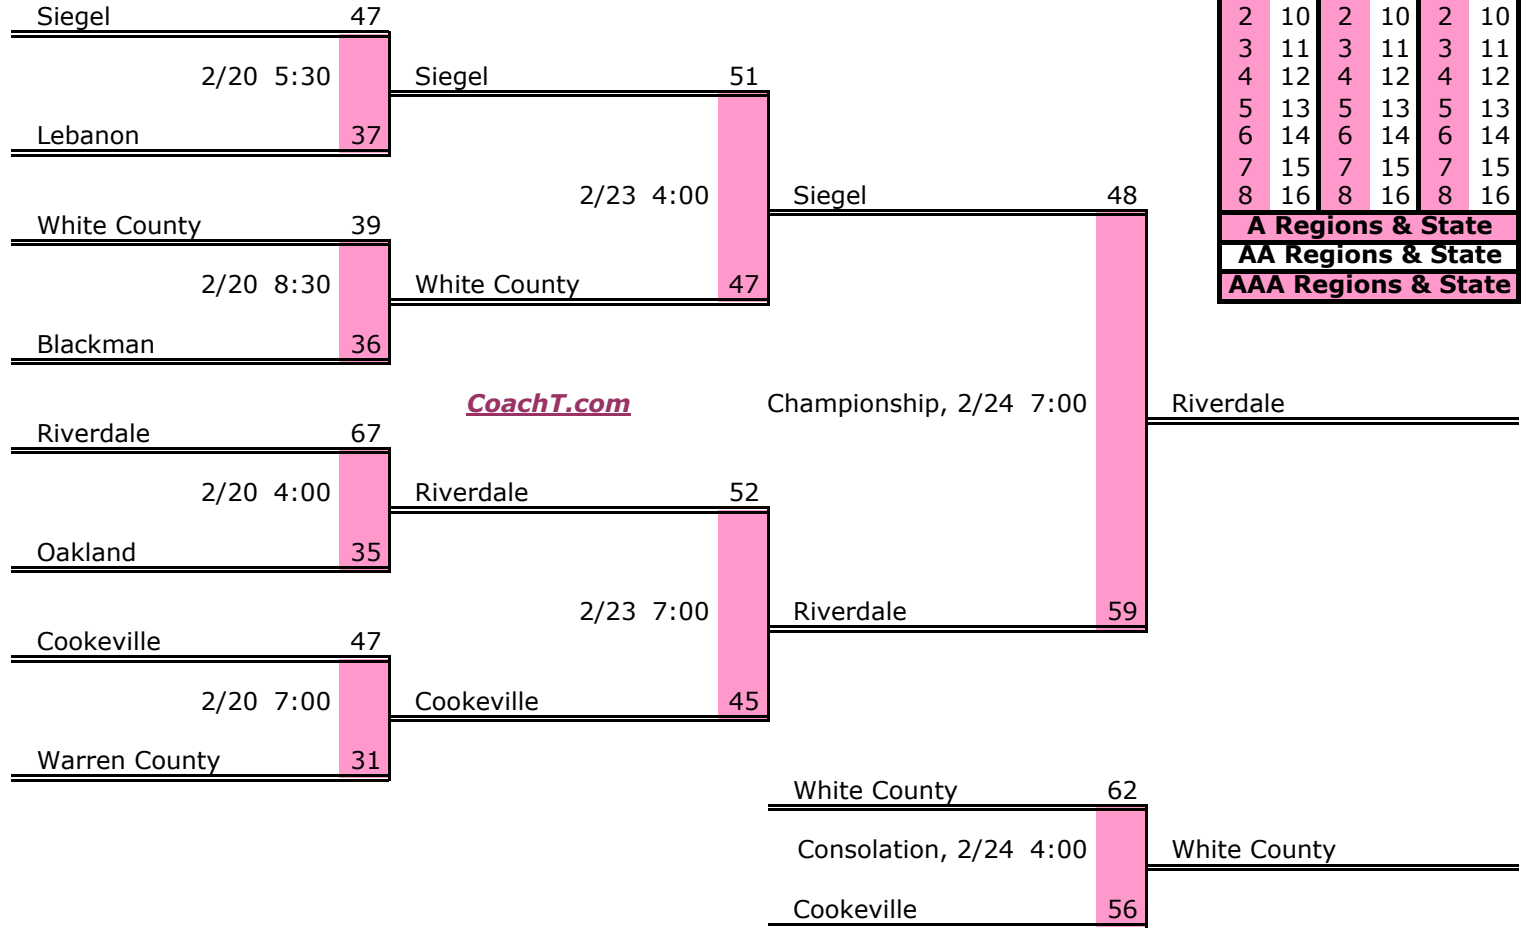

District 7 AAA

Pre-Tourney Rank:

1. Siegel
2. Riverdale
3. Cookeville
4. White County
5. Blackman
6. Warren County
7. Oakland
8. Lebanon

District 7 AAA Finish:

1. Riverdale
2. Siegel
3. White County
4. Cookeville

Districts					
A		AA		AAA	
1	9	1	9	1	9
2	10	2	10	2	10
3	11	3	11	3	11
4	12	4	12	4	12
5	13	5	13	5	13
6	14	6	14	6	14
7	15	7	15	7	15
8	16	8	16	8	16
A Regions & State					
AA Regions & State					
AAA Regions & State