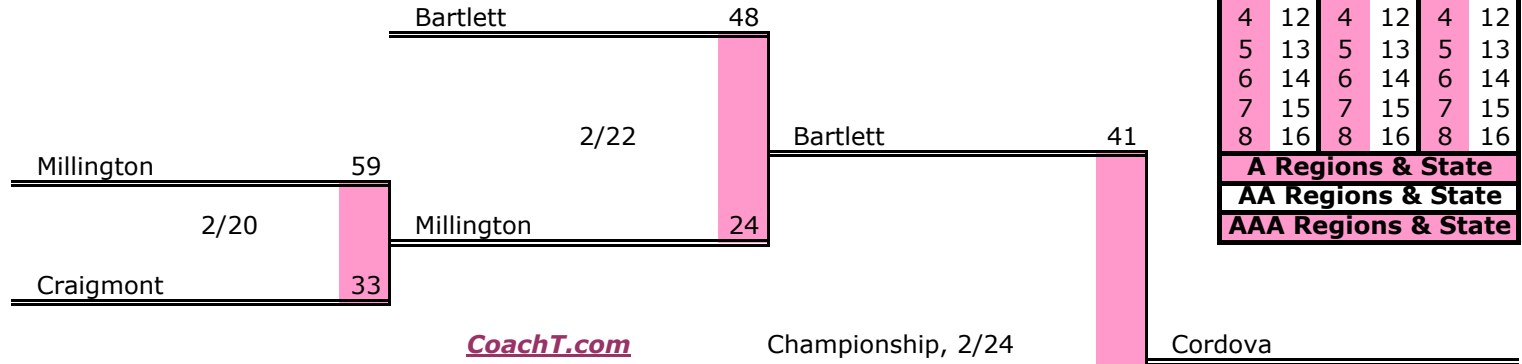

**District 14 AAA**

**Pre-Tourney Rank:**

1. Bartlett
2. Bolton
3. Cordova
4. Millington
5. Craigmont
6. Raleigh-Egypt

**District 14 AAA Finish:**

1. Cordova
2. Bartlett
3. Millington
4. Bolton

Districts					
A		AA		AAA	
1	9	1	9	1	9
2	10	2	10	2	10
3	11	3	11	3	11
4	12	4	12	4	12
5	13	5	13	5	13
6	14	6	14	6	14
7	15	7	15	7	15
8	16	8	16	8	16
<b>A Regions &amp; State</b>					
<b>AA Regions &amp; State</b>					
<b>AAA Regions &amp; State</b>					