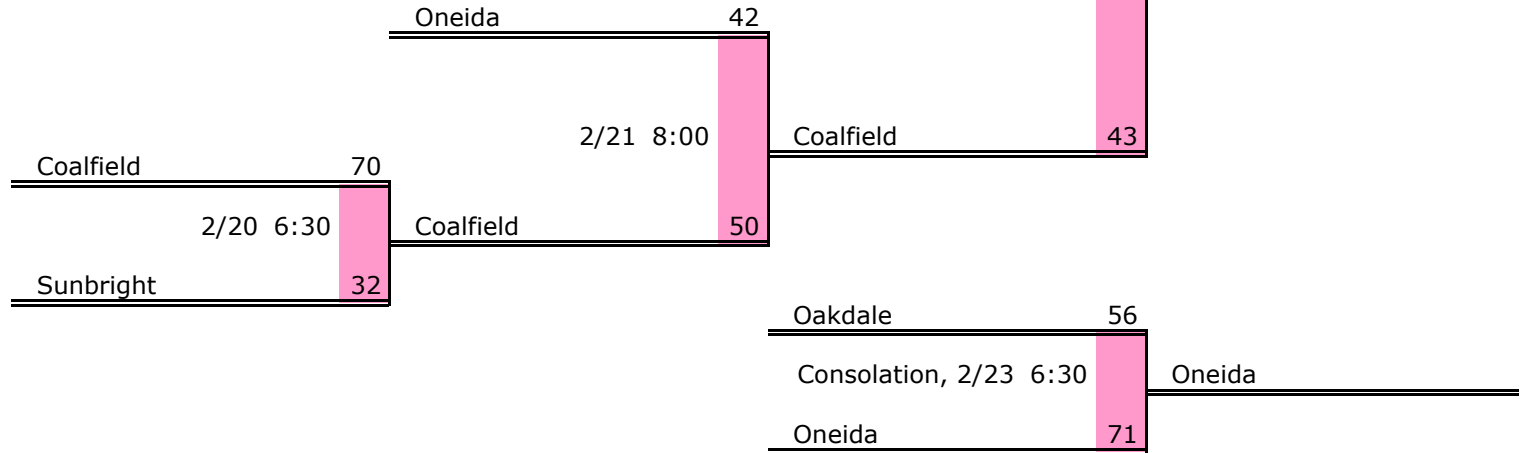

District 4 A Finish:

1. Oliver Springs
2. Coalfield
3. Oneida
4. Oakdale

Districts					
A		AA		AAA	
1	9	1	9	1	9
2	10	2	10	2	10
3	11	3	11	3	11
4	12	4	12	4	12
5	13	5	13	5	13
6	14	6	14	6	14
7	15	7	15	7	15
8	16	8	16	8	16
A Regions & State					
AA Regions & State					
AAA Regions & State