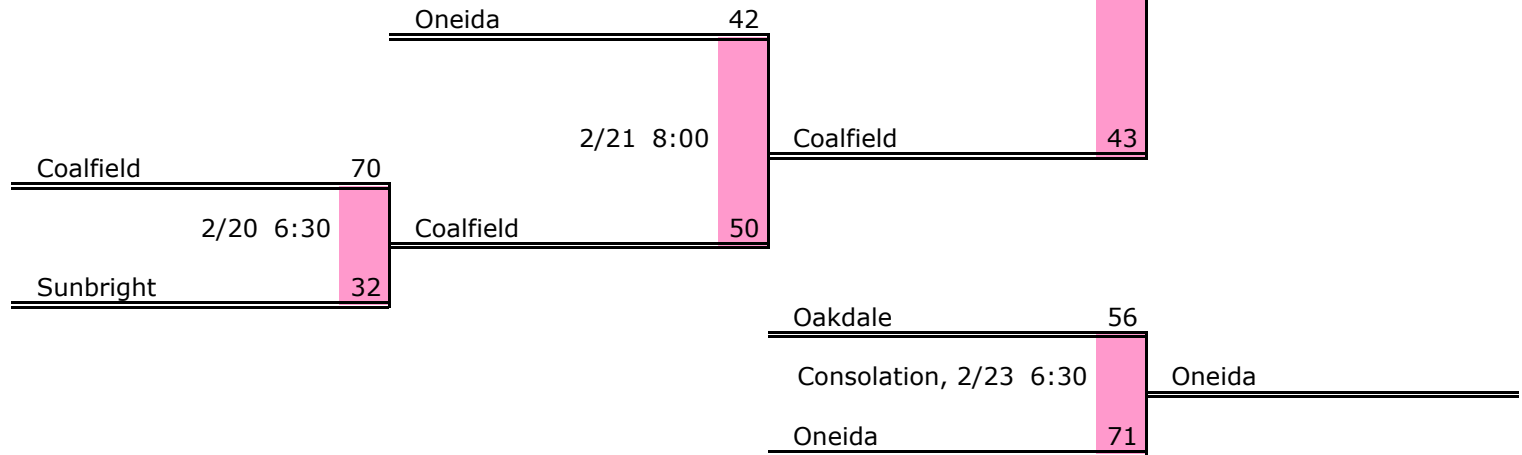

District 4 A

Pre-Tourney Rank:

1. Oliver Springs
2. Oneida
3. Coalfield
4. Oakdale
5. Wartburg
6. Sunbright

District 4 A Finish:

1. Oliver Springs
2. Coalfield
3. Oneida
4. Oakdale

Districts					
A		AA		AAA	
1	9	1	9	1	9
2	10	2	10	2	10
3	11	3	11	3	11
4	12	4	12	4	12
5	13	5	13	5	13
6	14	6	14	6	14
7	15	7	15	7	15
8	16	8	16	8	16
A Regions & State					
AA Regions & State					
AAA Regions & State					