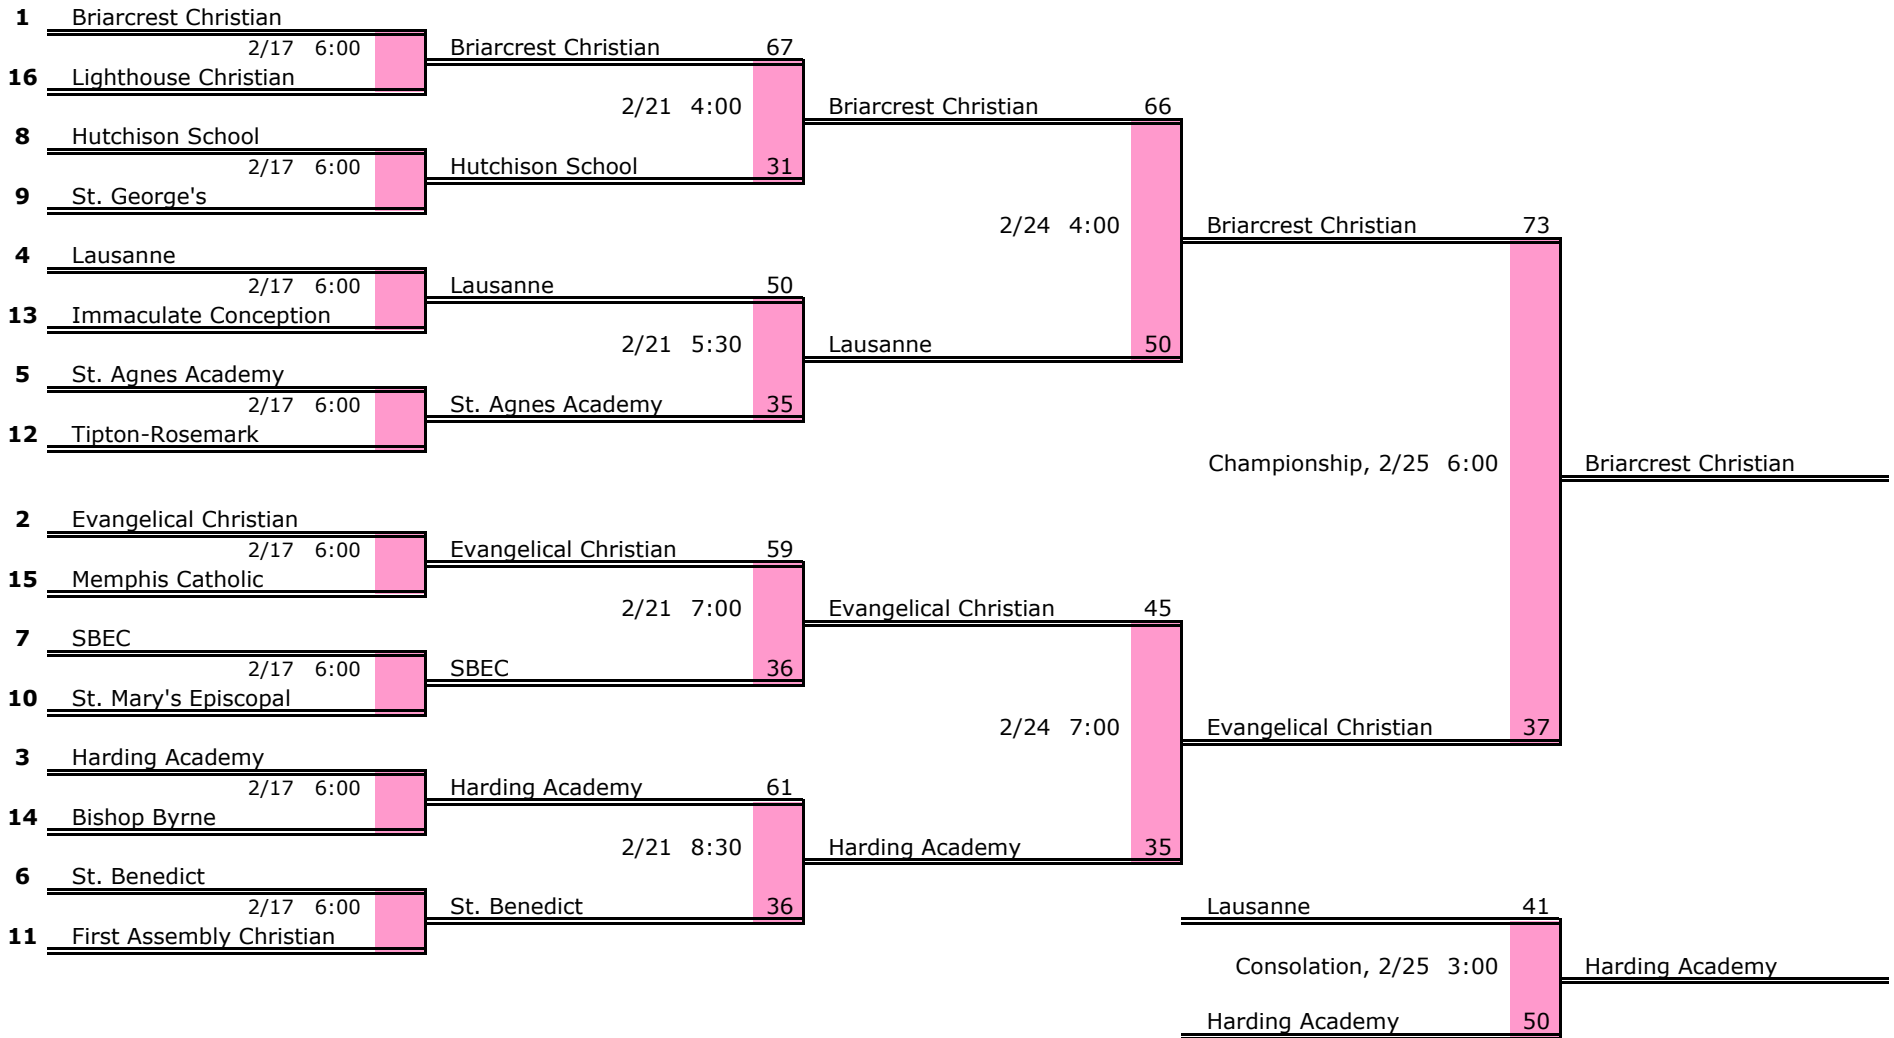

**State Tournament**

**Girls Basketball State Tournament**

**Lipscomb University**

**March 1 - 4, 2006**

**Division 2**

**State  
Champion:  
Brentwood  
Academy**

D2 West Region	Region Quarterfinals	Region Semifinals	Region Finals
----------------	----------------------	-------------------	---------------

D2 West Region	Region Quarterfinals	Region Semifinals	Region Finals
----------------	----------------------	-------------------	---------------

<b>D2 East Region</b>	<b>Region Semifinals</b>	<b>Region Finals</b>
-----------------------	--------------------------	----------------------