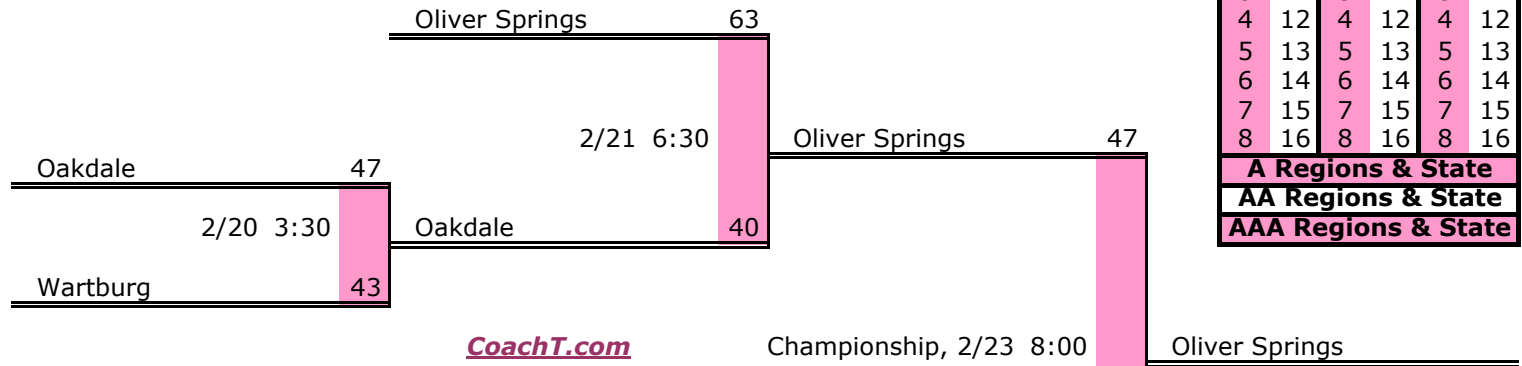

District 4 A

Pre-Tourney Rank:

1. Oliver Springs
2. Oneida
3. Coalfield
4. Oakdale
5. Wartburg
6. Sunbright

District 4 A Finish:

1. Oliver Springs
2. Coalfield
3. Oneida
4. Oakdale

Districts					
A		AA		AAA	
1	9	1	9	1	9
2	10	2	10	2	10
3	11	3	11	3	11
4	12	4	12	4	12
5	13	5	13	5	13
6	14	6	14	6	14
7	15	7	15	7	15
8	16	8	16	8	16
A Regions & State					
AA Regions & State					
AAA Regions & State					