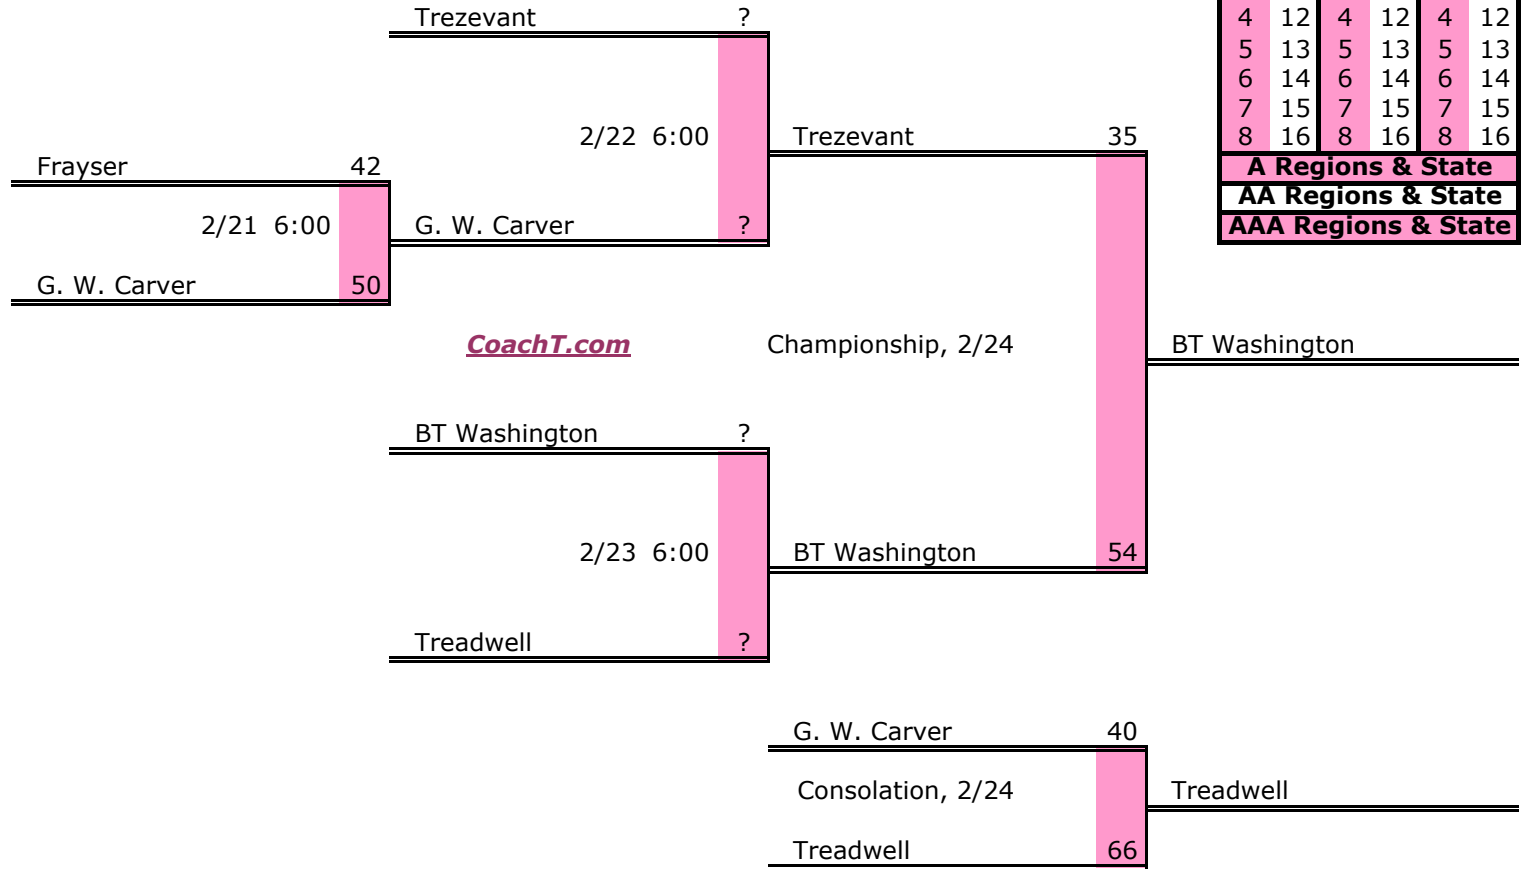

District 15 AA

Pre-Tourney Rank:

1. Trezevant
2. BT Washington
3. Treadwell
4. Frayser
5. G. W. Carver

District 15 AA Finish:

1. BT Washington
2. Trezevant
3. Treadwell
4. G. W. Carver

Districts					
A		AA		AAA	
1	9	1	9	1	9
2	10	2	10	2	10
3	11	3	11	3	11
4	12	4	12	4	12
5	13	5	13	5	13
6	14	6	14	6	14
7	15	7	15	7	15
8	16	8	16	8	16
A Regions & State					
AA Regions & State					
AAA Regions & State