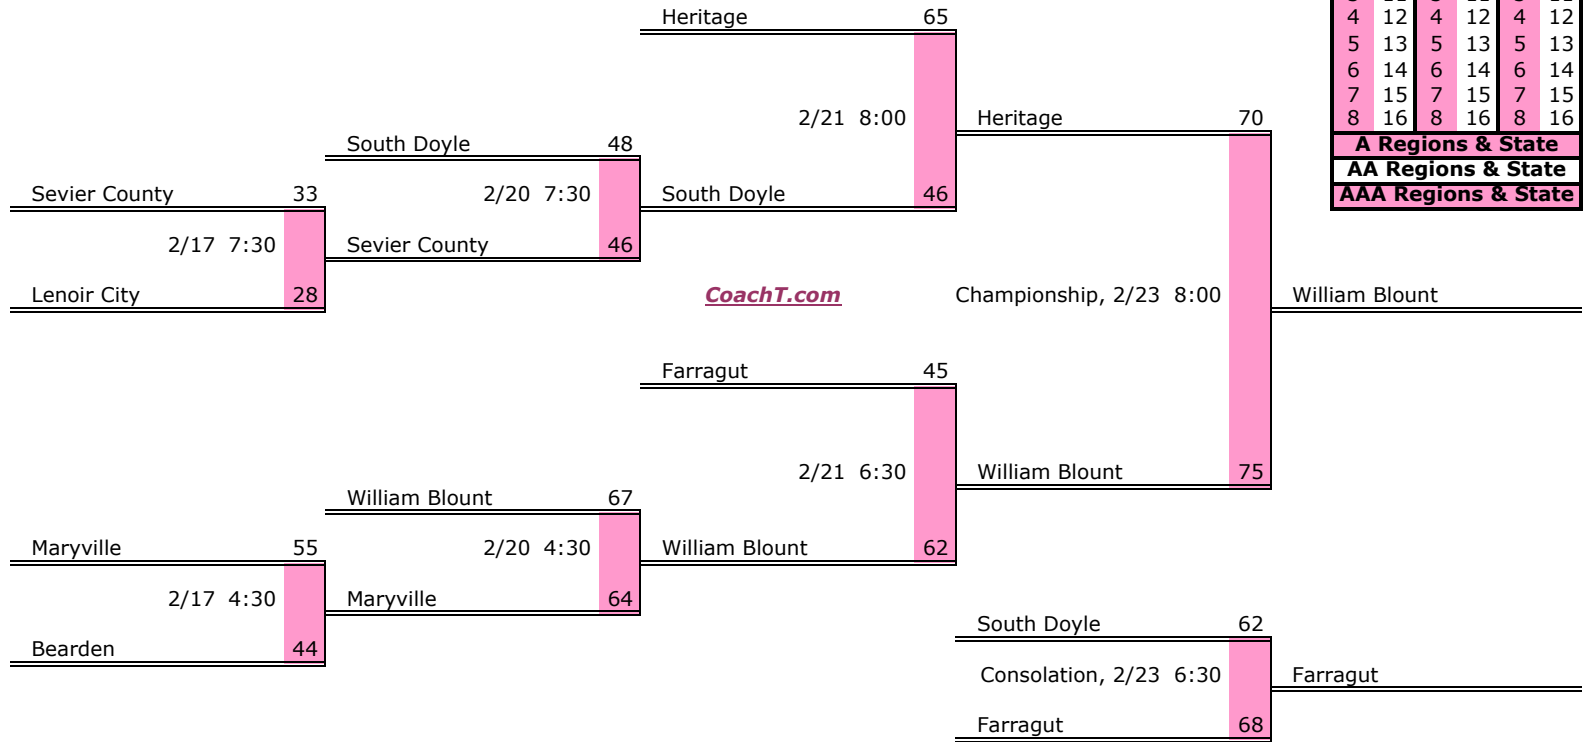

District 4 AAA

Pre-Tourney Rank:

1. Heritage
2. Farragut
3. William Blount
4. South Doyle
5. Sevier County
6. Maryville
7. Bearden
8. Lenoir City

Districts					
A		AA		AAA	
1	9	1	9	1	9
2	10	2	10	2	10
3	11	3	11	3	11
4	12	4	12	4	12
5	13	5	13	5	13
6	14	6	14	6	14
7	15	7	15	7	15
8	16	8	16	8	16
A Regions & State					
AA Regions & State					
AAA Regions & State					

District 4 AAA Finish:

1. William Blount
2. Heritage
3. Farragut
4. South Doyle