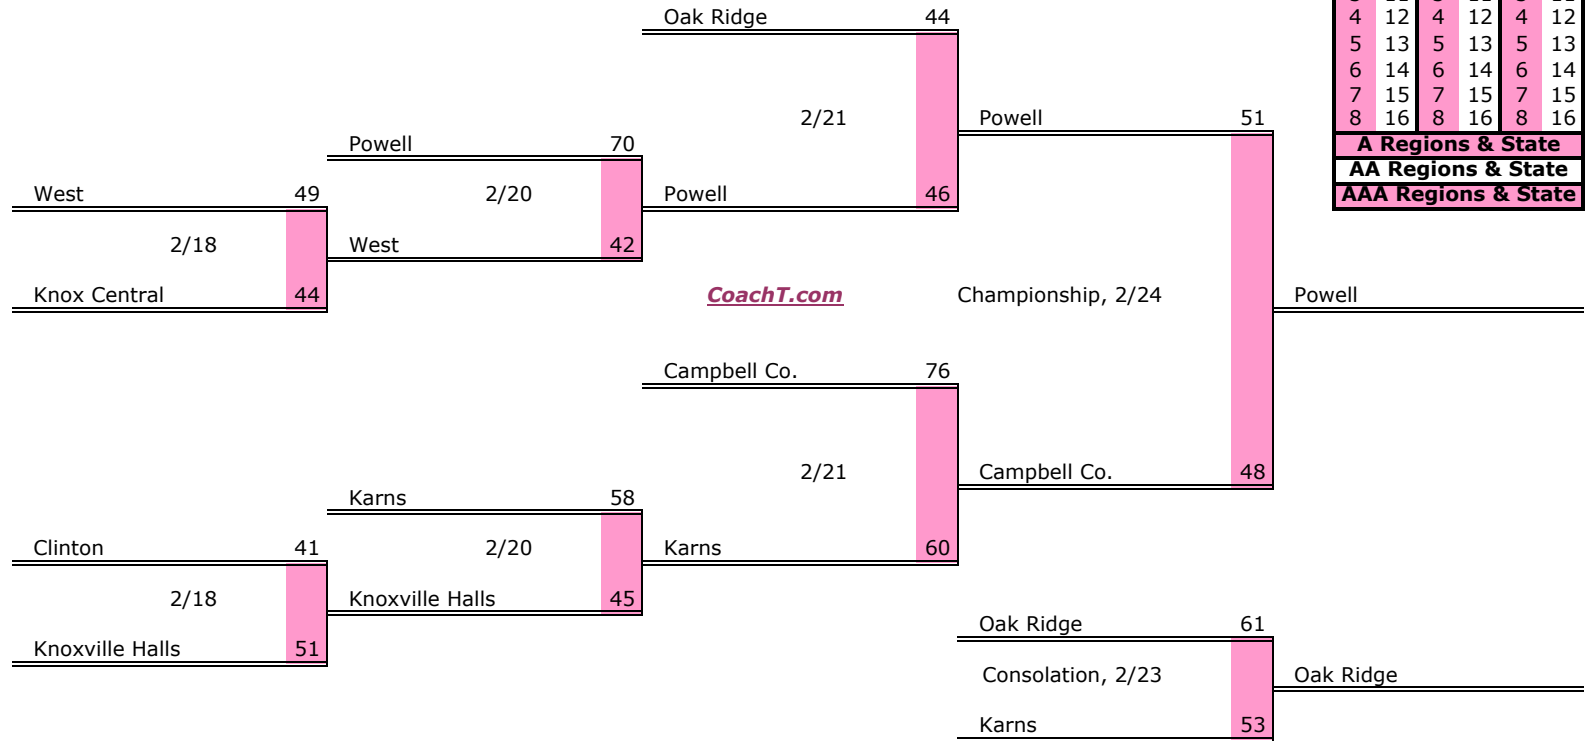

District 3 AAA

Pre-Tourney Rank:

1. Oak Ridge
2. Campbell Co.
3. Karns
4. Powell
5. West
6. Clinton
7. Knoxville Halls
8. Knox Central

District 3 AAA Finish:

1. Powell
2. Campbell Co.
3. Oak Ridge
4. Karns

Districts					
A		AA		AAA	
1	9	1	9	1	9
2	10	2	10	2	10
3	11	3	11	3	11
4	12	4	12	4	12
5	13	5	13	5	13
6	14	6	14	6	14
7	15	7	15	7	15
8	16	8	16	8	16
A Regions & State					
AA Regions & State					
AAA Regions & State