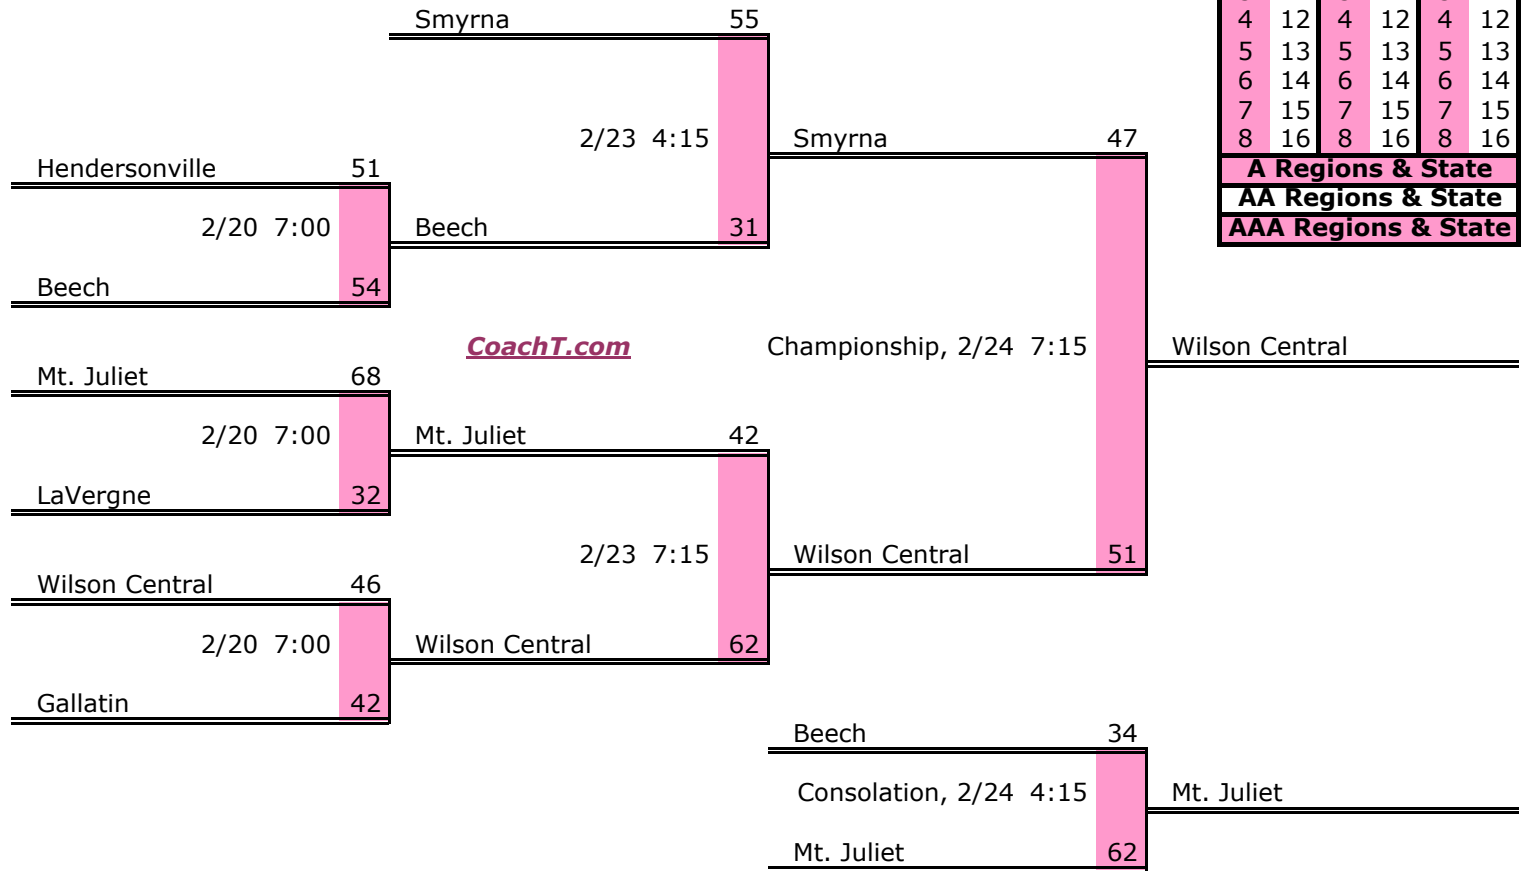

District 9 AAA

Pre-Tourney Rank:

1. Smyrna
2. Mt. Juliet
3. Wilson Central
4. Hendersonville
5. Beech
6. Gallatin
7. LaVergne

District 9 AAA Finish:

1. Wilson Central
2. Smyrna
3. Mt. Juliet
4. Beech

Districts					
A		AA		AAA	
1	9	1	9	1	9
2	10	2	10	2	10
3	11	3	11	3	11
4	12	4	12	4	12
5	13	5	13	5	13
6	14	6	14	6	14
7	15	7	15	7	15
8	16	8	16	8	16
A Regions & State					
AA Regions & State					
AAA Regions & State