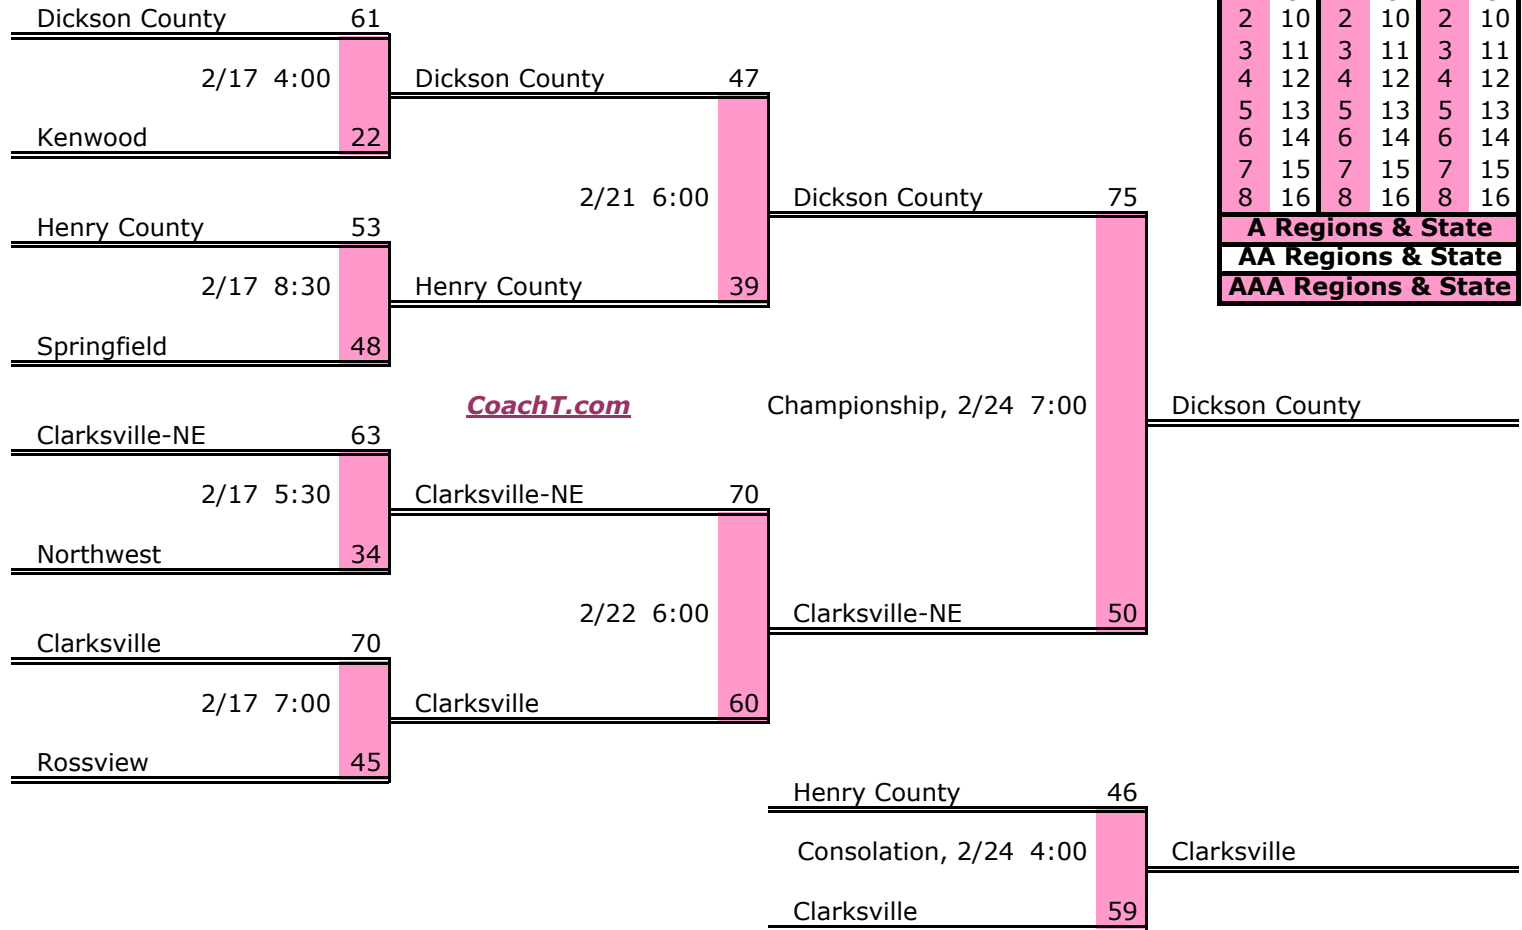

District 10 AAA

Pre-Tourney Rank:

1. Dickson County
2. Clarksville-NE
3. Clarksville
4. Henry County
5. Springfield
6. Rossvie
7. Northwest
8. Kenwood

District 10 AAA Finish:

1. Dickson County
2. Clarksville-NE
3. Clarksville
4. Henry County

Districts					
A		AA		AAA	
1	9	1	9	1	9
2	10	2	10	2	10
3	11	3	11	3	11
4	12	4	12	4	12
5	13	5	13	5	13
6	14	6	14	6	14
7	15	7	15	7	15
8	16	8	16	8	16
A Regions & State					
AA Regions & State					
AAA Regions & State