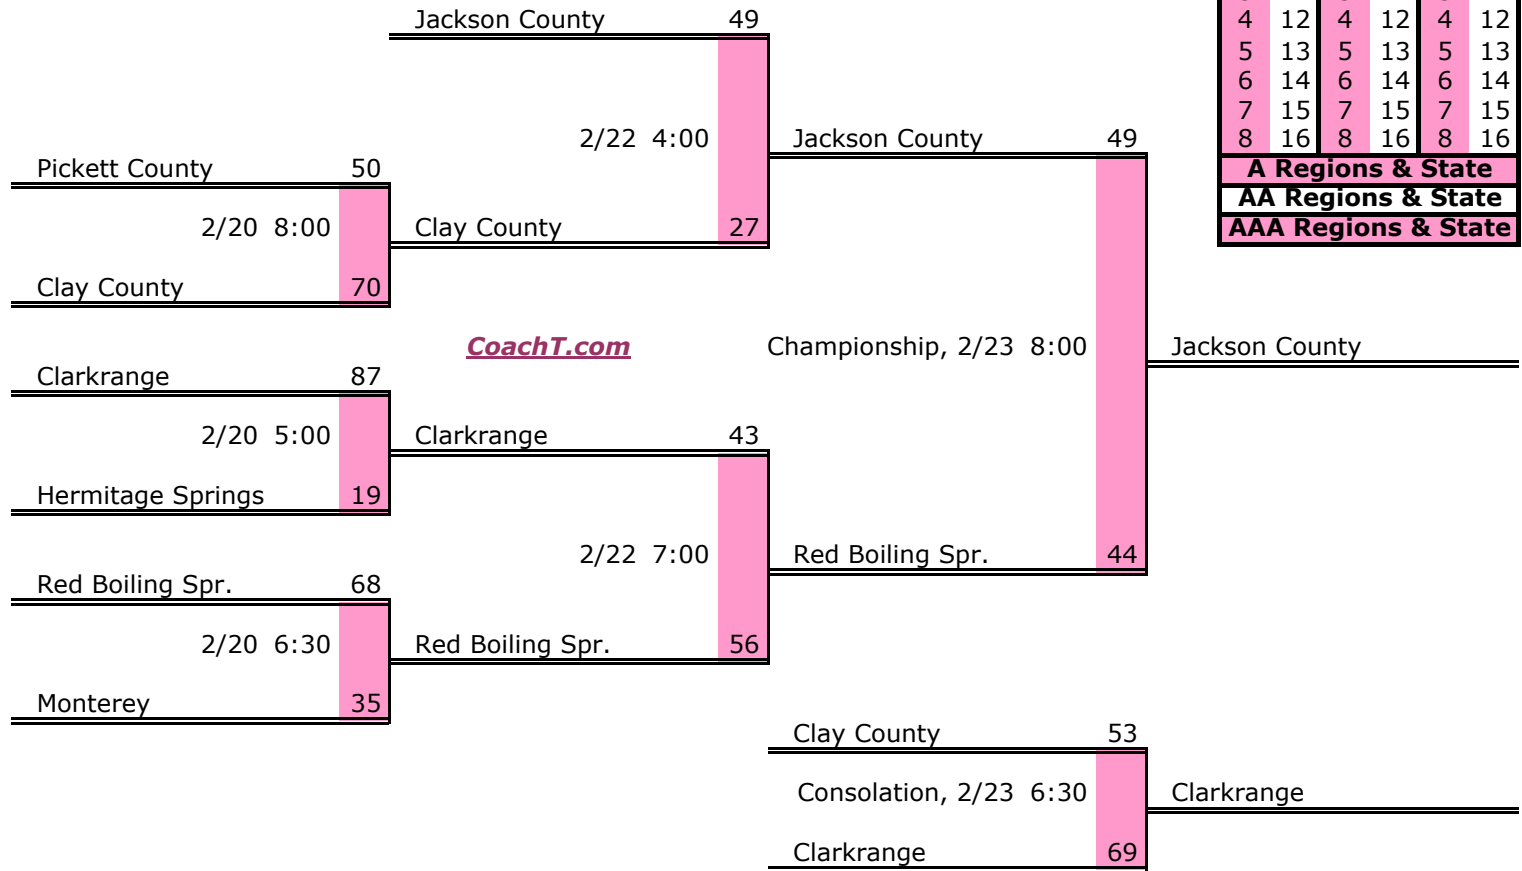

District 6 A

Pre-Tourney Rank:

1. Chatt Arts & Sci
2. Whitwell
3. Lookout Valley
4. South Pittsburg
5. Sale Creek

District 6 A Finish:

1. Chatt Arts & Sci
2. Whitwell
3. South Pittsburg
4. Lookout Valley

District 7 A

Pre-Tourney Rank:

1. Jackson County
2. Clarkrange
3. Red Boiling Spr.
4. Pickett County
5. Clay County
6. Monterey
7. Hermitage Springs

District 7 A Finish:

1. Jackson County
2. Red Boiling Spr.
3. Clarkrange
4. Clay County