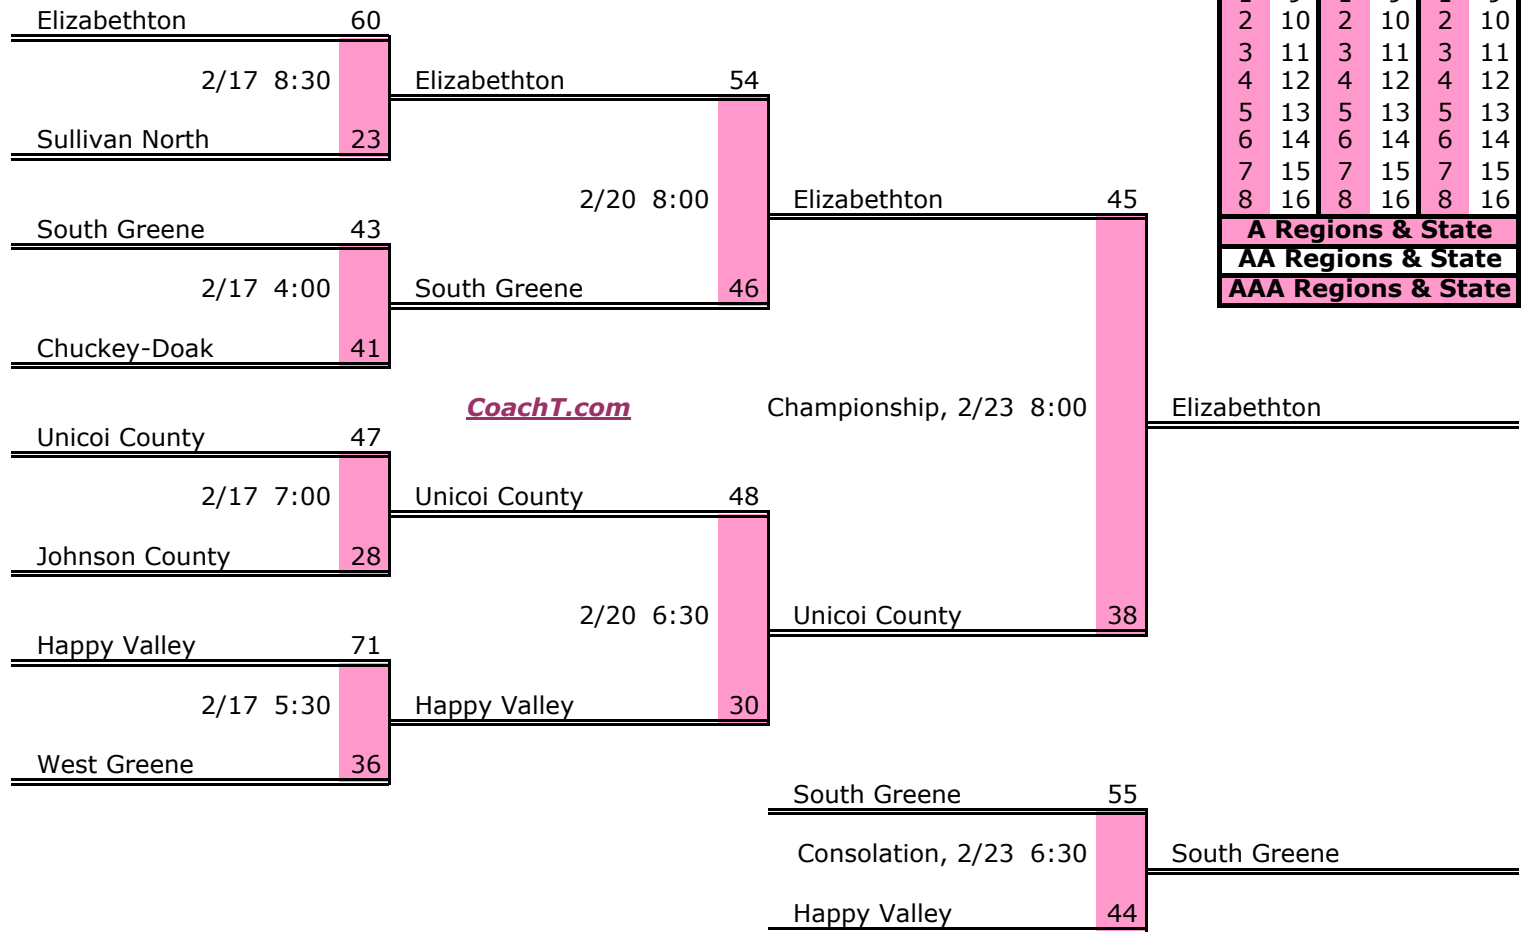

**District 16 A Finish:**

1. Middleton
2. Middle College
3. Manassas
4. Westside

**District 1 AA**

**Pre-Tourney Rank:**

1. Elizabethton
2. Unicoi County
3. Happy Valley
4. South Greene
5. Chuckey-Doak
6. West Greene
7. Johnson County
8. Sullivan North

**District 1 AA Finish:**

1. Elizabethton
2. Unicoi County
3. South Greene
4. Happy Valley

Districts					
A		AA		AAA	
1	9	1	9	1	9
2	10	2	10	2	10
3	11	3	11	3	11
4	12	4	12	4	12
5	13	5	13	5	13
6	14	6	14	6	14
7	15	7	15	7	15
8	16	8	16	8	16
<b>A Regions &amp; State</b>					
<b>AA Regions &amp; State</b>					
<b>AAA Regions &amp; State</b>					