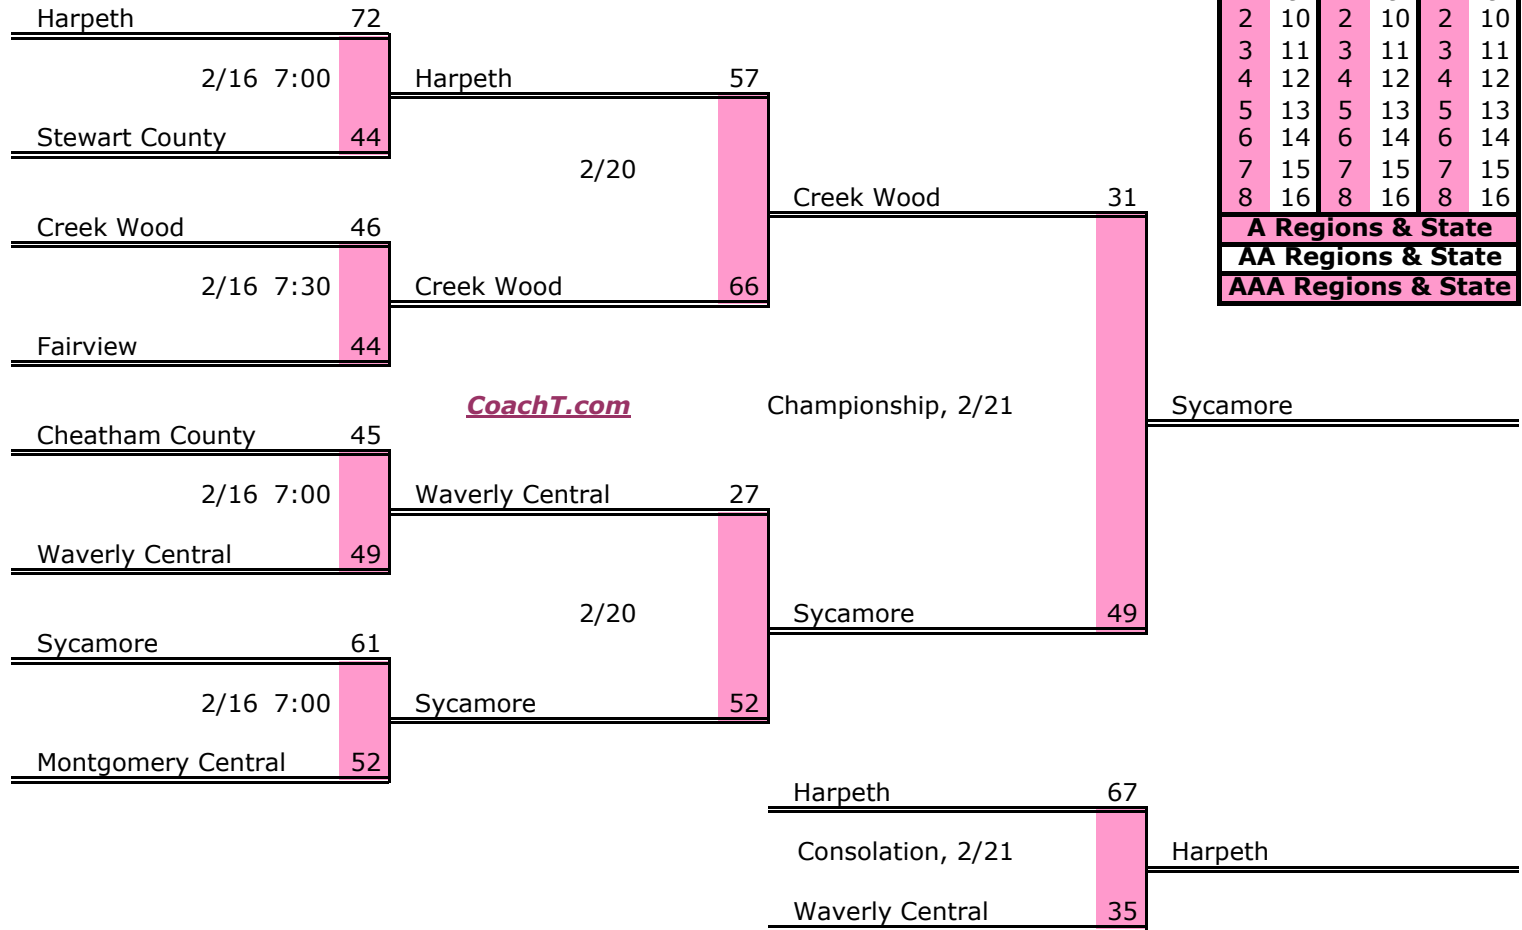

Districts					
A		AA		AAA	
1	9	1	9	1	9
2	10	2	10	2	10
3	11	3	11	3	11
4	12	4	12	4	12
5	13	5	13	5	13
6	14	6	14	6	14
7	15	7	15	7	15
8	16	8	16	8	16
A Regions & State					
AA Regions & State					
AAA Regions & State					

District 11 AA

Pre-Tourney Rank:

1. Harpeth
2. Cheatham County
3. Sycamore
4. Creek Wood
5. Fairview
6. Montgomery Central
7. Waverly Central
8. Stewart County

District 11 AA Finish:

1. Sycamore
2. Creek Wood
3. Harpeth
4. Waverly Central