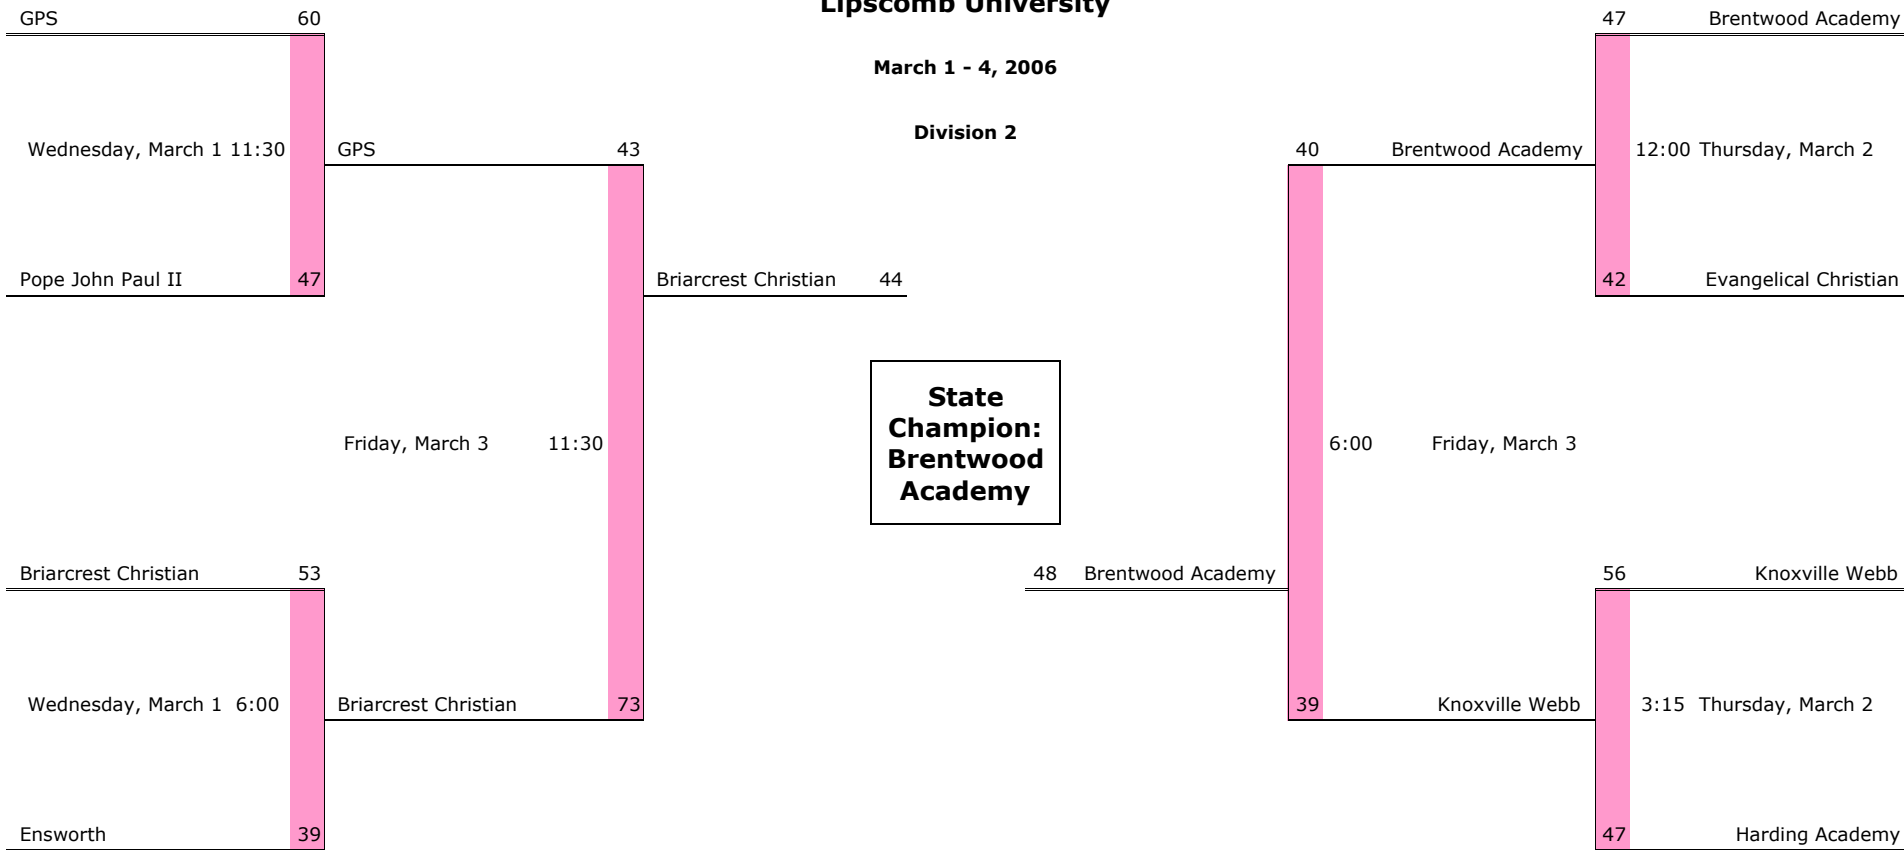

**State Tournament**

**Girls Basketball State Tournament**

**Lipscomb University**

**March 1 - 4, 2006**

**Division 2**

**State  
Champion:  
Brentwood  
Academy**

D2 West Region	Region Quarterfinals	Region Semifinals	Region Finals
----------------	----------------------	-------------------	---------------

D2 West Region	Region Quarterfinals	Region Semifinals	Region Finals
----------------	----------------------	-------------------	---------------

<b>D2 East Region</b>	<b>Region Semifinals</b>	<b>Region Finals</b>
-----------------------	--------------------------	----------------------

**Region Sectionals State Tournament Sectionals Region**

**Girls Basketball State Tournament**  
**Middle Tennessee State University**  
**March 8 - 11, 2006**  
**CLASS A**

jin34.com  
 brackets--it's as simple as that