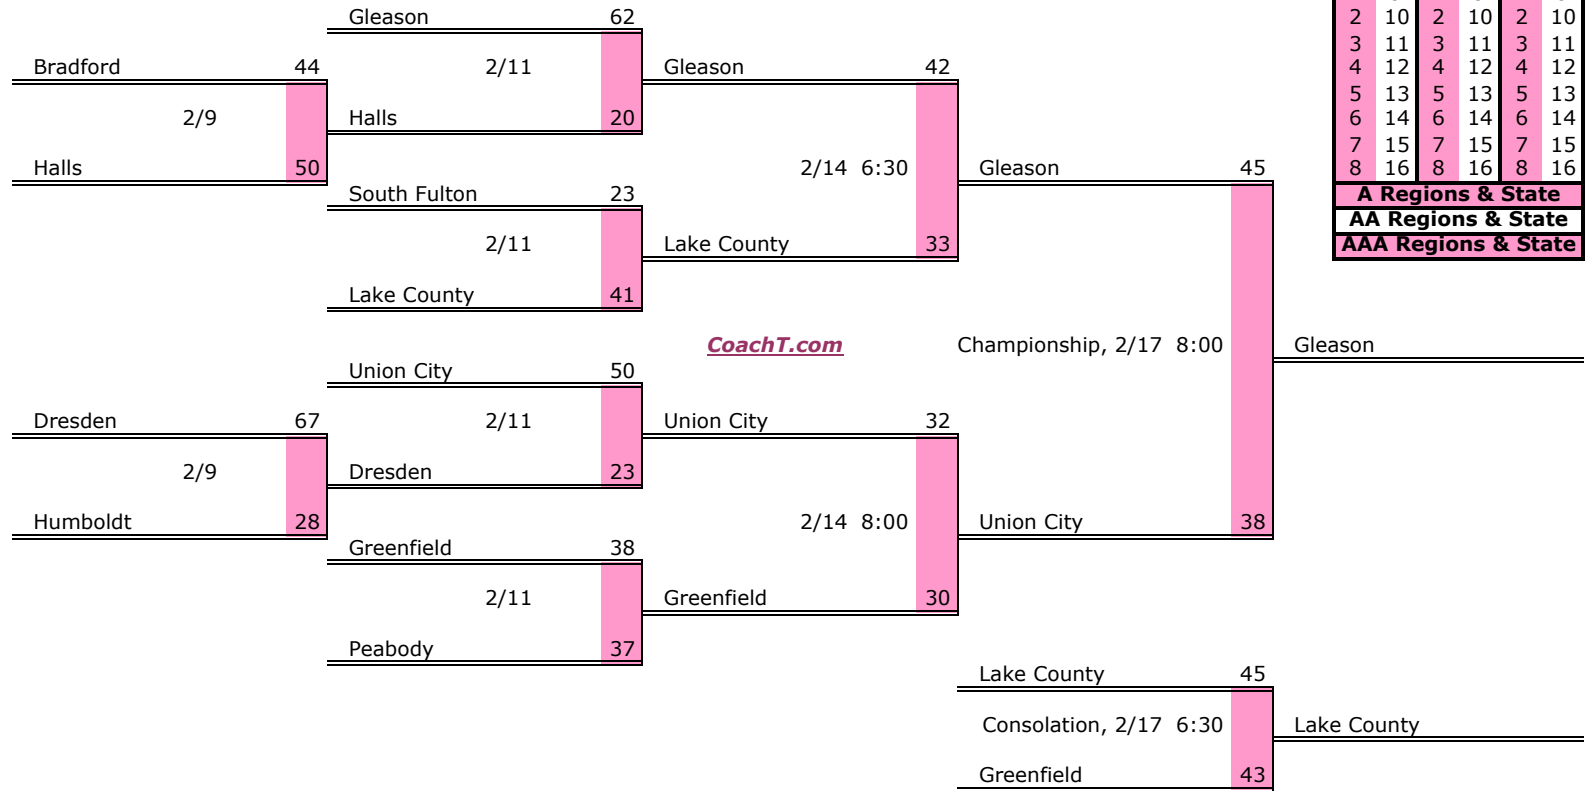

**District 13 A**

**Pre-Tourney Rank:**

1. McKenzie
2. Huntingdon
3. Clarksburg
4. West Carroll
5. Hollow Rock-Bruceton
6. Big Sandy
7. Carroll Academy

**District 13 A Finish:**

1. Huntingdon
2. McKenzie
3. Clarksburg
4. West Carroll

**District 14 A**

**Pre-Tourney Rank:**

1. Gleason
2. Union City
3. Greenfield
4. South Fulton
5. Lake County
6. Peabody
7. Dresden
8. Bradford
9. Halls
10. Humboldt

**District 14 A Finish:**

1. Gleason
2. Union City
3. Lake County
4. Greenfield