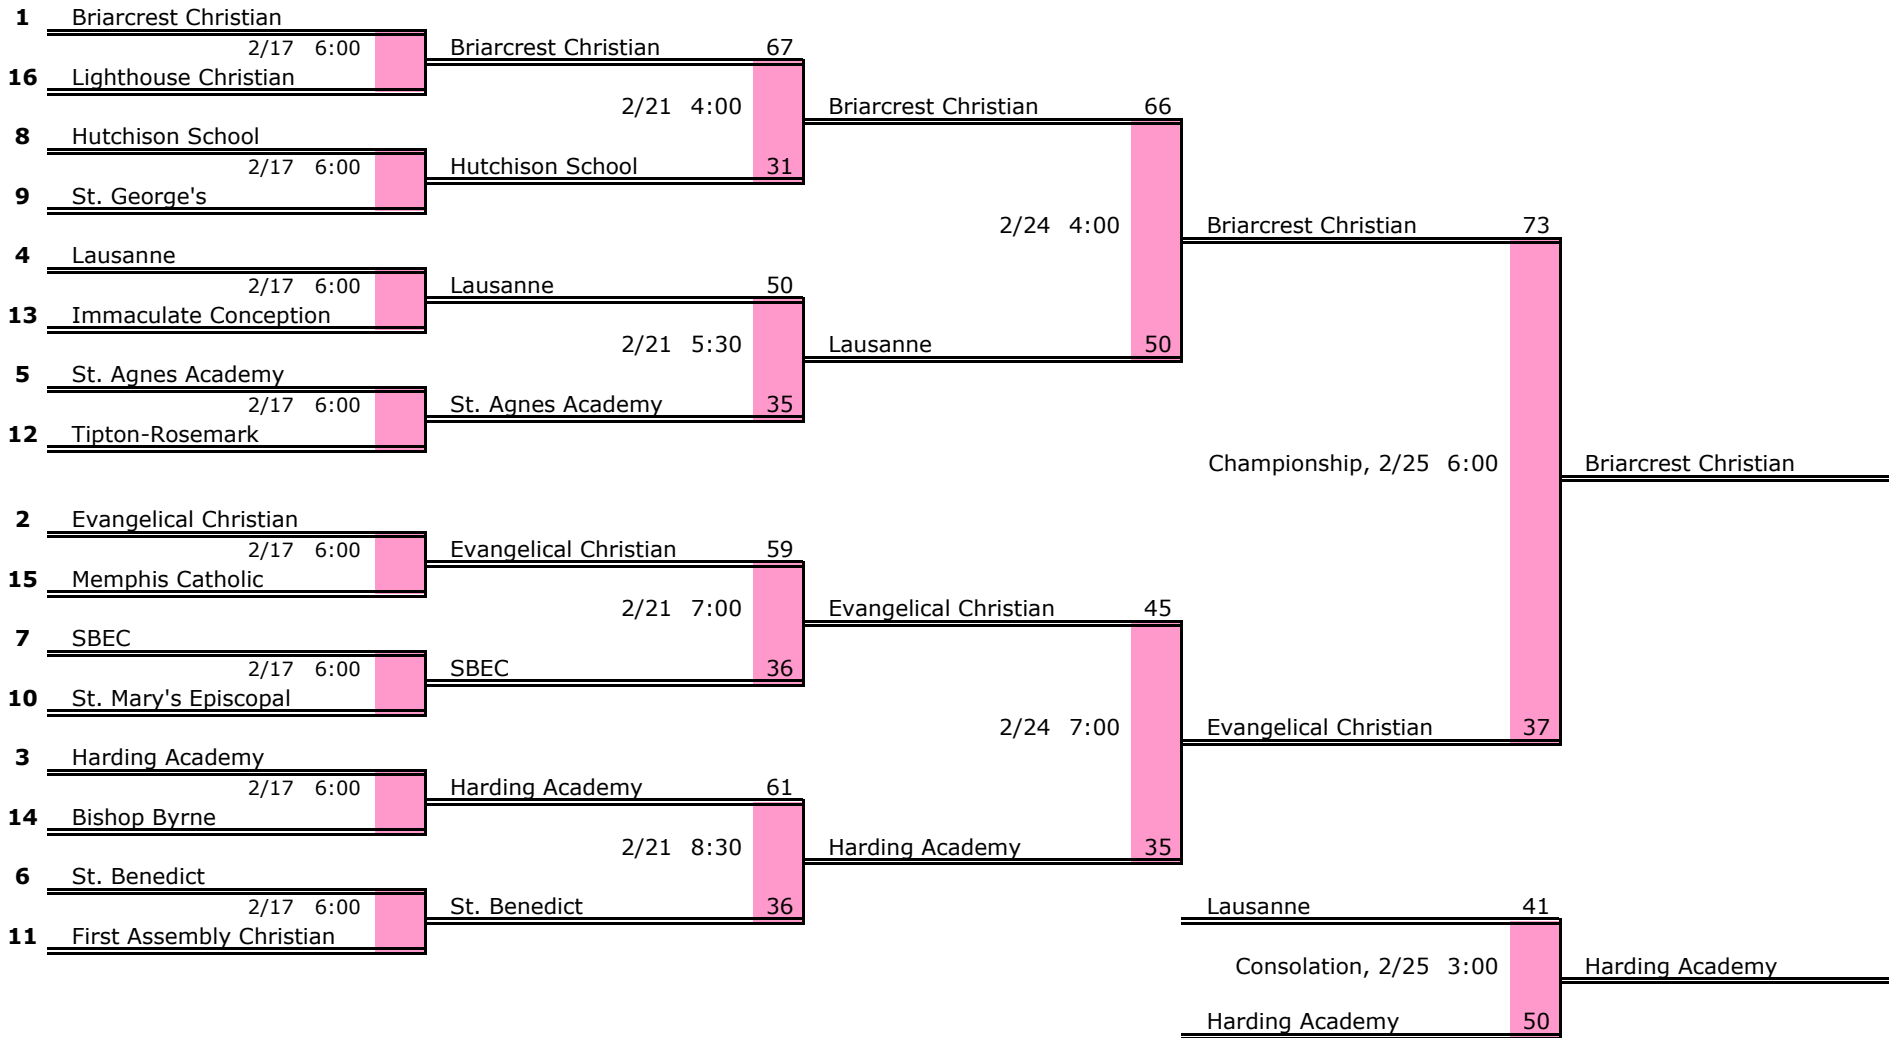

State Tournament

Girls Basketball State Tournament

Lipscomb University

March 1 - 4, 2006

Division 2

**State
Champion:
Brentwood
Academy**

D2 West Region	Region Quarterfinals	Region Semifinals	Region Finals
----------------	----------------------	-------------------	---------------

D2 West Region	Region Quarterfinals	Region Semifinals	Region Finals
----------------	----------------------	-------------------	---------------

D2 East Region	Region Semifinals	Region Finals
----------------	-------------------	---------------