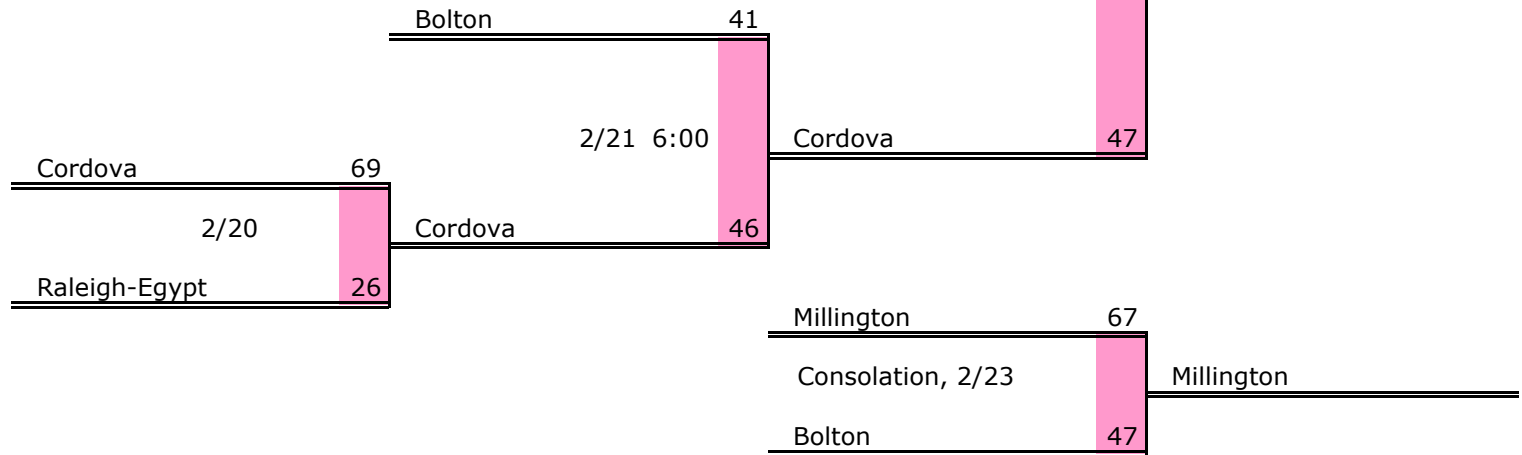

**District 14 AAA**

**Pre-Tourney Rank:**

1. Bartlett
2. Bolton
3. Cordova
4. Millington
5. Craigmont
6. Raleigh-Egypt

**District 14 AAA Finish:**

1. Cordova
2. Bartlett
3. Millington
4. Bolton

Districts					
A		AA		AAA	
1	9	1	9	1	9
2	10	2	10	2	10
3	11	3	11	3	11
4	12	4	12	4	12
5	13	5	13	5	13
6	14	6	14	6	14
7	15	7	15	7	15
8	16	8	16	8	16
<b>A Regions &amp; State</b>					
<b>AA Regions &amp; State</b>					
<b>AAA Regions &amp; State</b>					