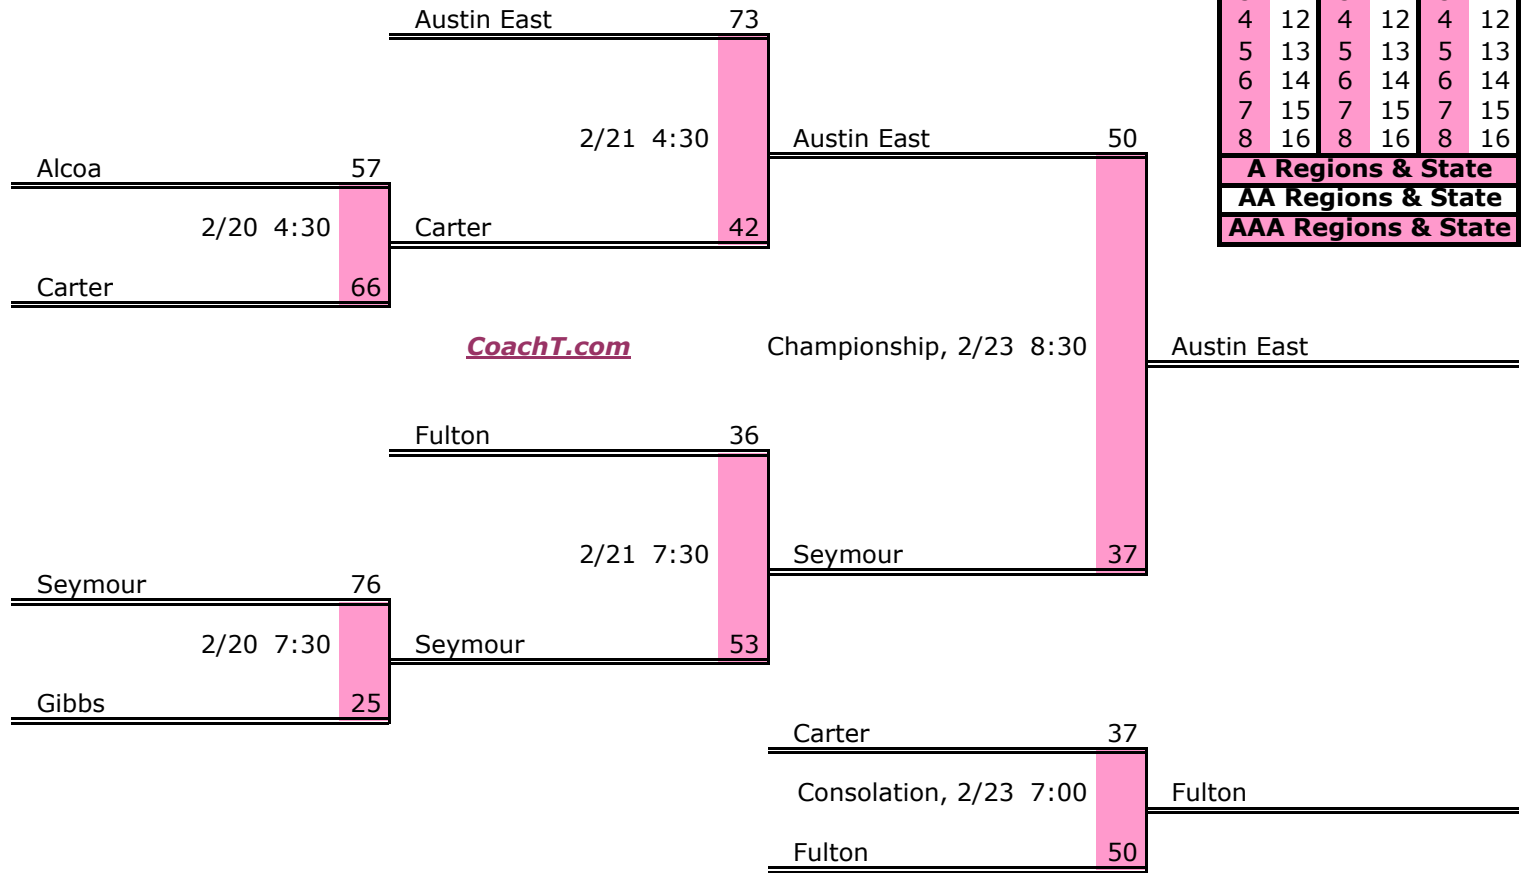

**District 1 AA Finish:**

1. Elizabethton
2. Unicoi County
3. South Greene
4. Happy Valley

Districts					
A		AA		AAA	
1	9	1	9	1	9
2	10	2	10	2	10
3	11	3	11	3	11
4	12	4	12	4	12
5	13	5	13	5	13
6	14	6	14	6	14
7	15	7	15	7	15
8	16	8	16	8	16
<b>A Regions &amp; State</b>					
<b>AA Regions &amp; State</b>					
<b>AAA Regions &amp; State</b>					

**District 2 AA**

**Pre-Tourney Rank:**

1. Claiborne
2. Cumberland Gap
3. Gatlinburg-Pitt.
4. Pigeon Forge
5. Rutledge
6. Union County

**District 3 AA**

**Pre-Tourney Rank:**

1. Austin East
2. Fulton
3. Seymour
4. Alcoa
5. Carter
6. Gibbs

**District 3 AA Finish:**

1. Austin East
2. Seymour
3. Fulton
4. Carter

Districts					
A		AA		AAA	
1	9	1	9	1	9
2	10	2	10	2	10
3	11	3	11	3	11
4	12	4	12	4	12
5	13	5	13	5	13
6	14	6	14	6	14
7	15	7	15	7	15
8	16	8	16	8	16
<b>A Regions &amp; State</b>					
<b>AA Regions &amp; State</b>					
<b>AAA Regions &amp; State</b>					