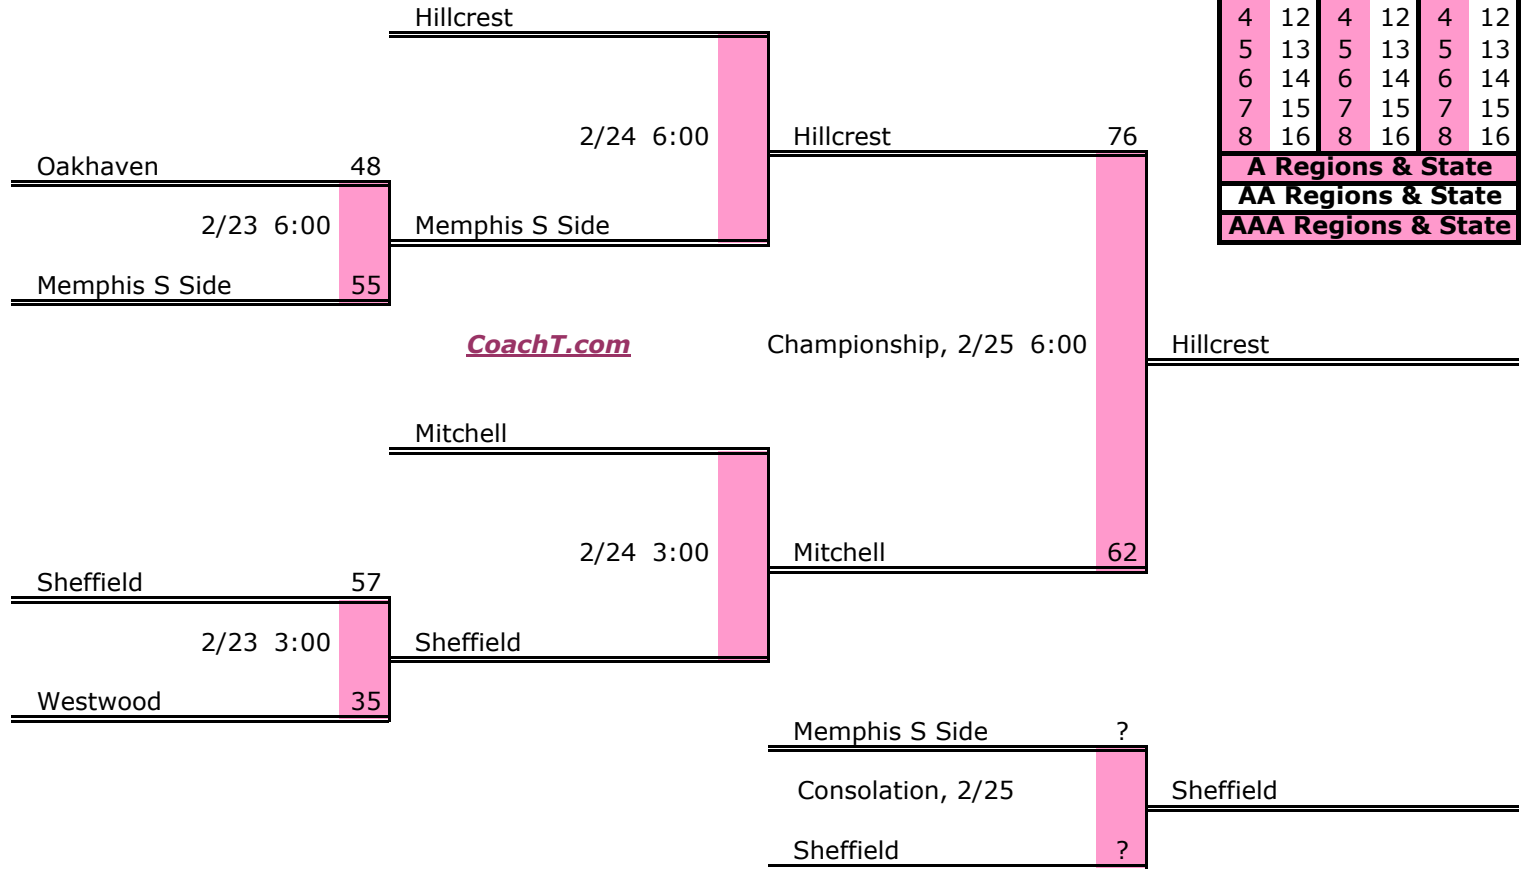

District 15 AA

Pre-Tourney Rank:

1. Trezevant
2. BT Washington
3. Treadwell
4. Frayser
5. G. W. Carver

District 15 AA Finish:

1. BT Washington
2. Trezevant
3. Treadwell
4. G. W. Carver

Districts					
A		AA		AAA	
1	9	1	9	1	9
2	10	2	10	2	10
3	11	3	11	3	11
4	12	4	12	4	12
5	13	5	13	5	13
6	14	6	14	6	14
7	15	7	15	7	15
8	16	8	16	8	16
A Regions & State					
AA Regions & State					
AAA Regions & State					

District 16 AA

Pre-Tourney Rank:

1. Hillcrest
2. Mitchell
3. Sheffield
4. Oakhaven
5. Memphis S Side
6. Westwood

District 16 AA Finish:

1. Hillcrest
2. Mitchell
3. Sheffield
4. Memphis S Side

Districts					
A		AA		AAA	
1	9	1	9	1	9
2	10	2	10	2	10
3	11	3	11	3	11
4	12	4	12	4	12
5	13	5	13	5	13
6	14	6	14	6	14
7	15	7	15	7	15
8	16	8	16	8	16
A Regions & State					
AA Regions & State					
AAA Regions & State					