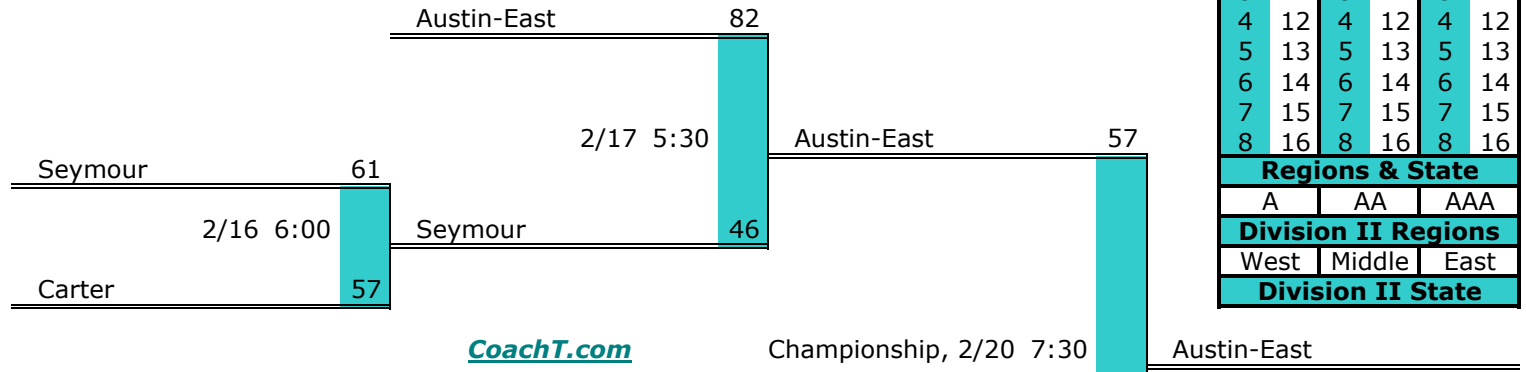

District 3 AA

Pre-Tourney Rank:

1. Austin-East
2. Fulton
3. Alcoa
4. Seymour
5. Carter
6. Gibbs