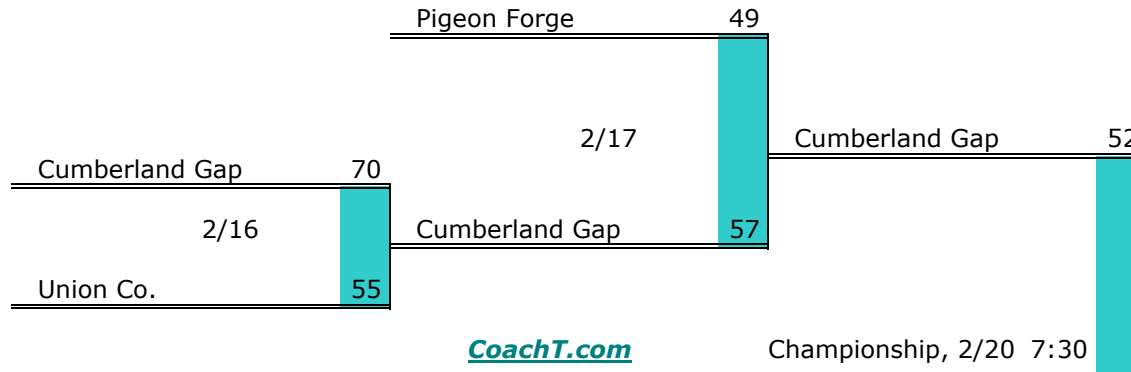

**District 2 AA**

**Pre-Tourney Rank:**

1. Pigeon Forge
2. Claiborne
3. Gatlinburg-Pittman
4. Cumberland Gap
5. Union Co.
6. Rutledge

**District 2 AA Finish:**

1. Rutledge
2. Cumberland Gap
3. Pigeon Forge
4. Claiborne