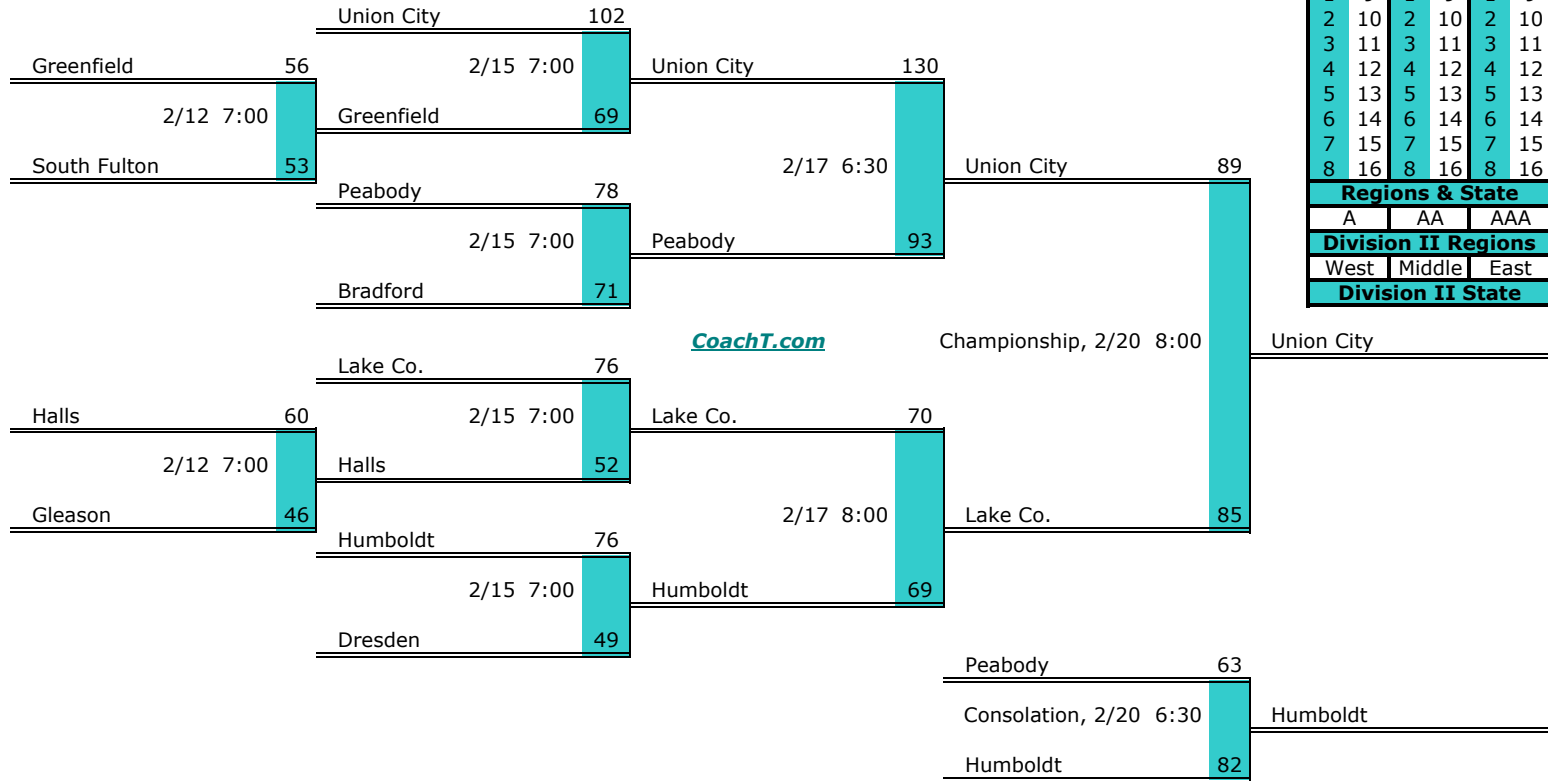

Districts					
A		AA		AAA	
1	9	1	9	1	9
2	10	2	10	2	10
3	11	3	11	3	11
4	12	4	12	4	12
5	13	5	13	5	13
6	14	6	14	6	14
7	15	7	15	7	15
8	16	8	16	8	16
Regions & State					
A		AA		AAA	
Division II Regions					
West		Middle		East	
Division II State					

**District 14 A**

**Pre-Tourney Rank:**

1. Union City
2. Lake Co.
3. Humboldt
4. Peabody
5. Bradford
6. Dresden
7. Halls
8. Greenfield
9. South Fulton
10. Gleason

**District 14 A Finish:**

1. Union City
2. Lake Co.
3. Humboldt
4. Peabody