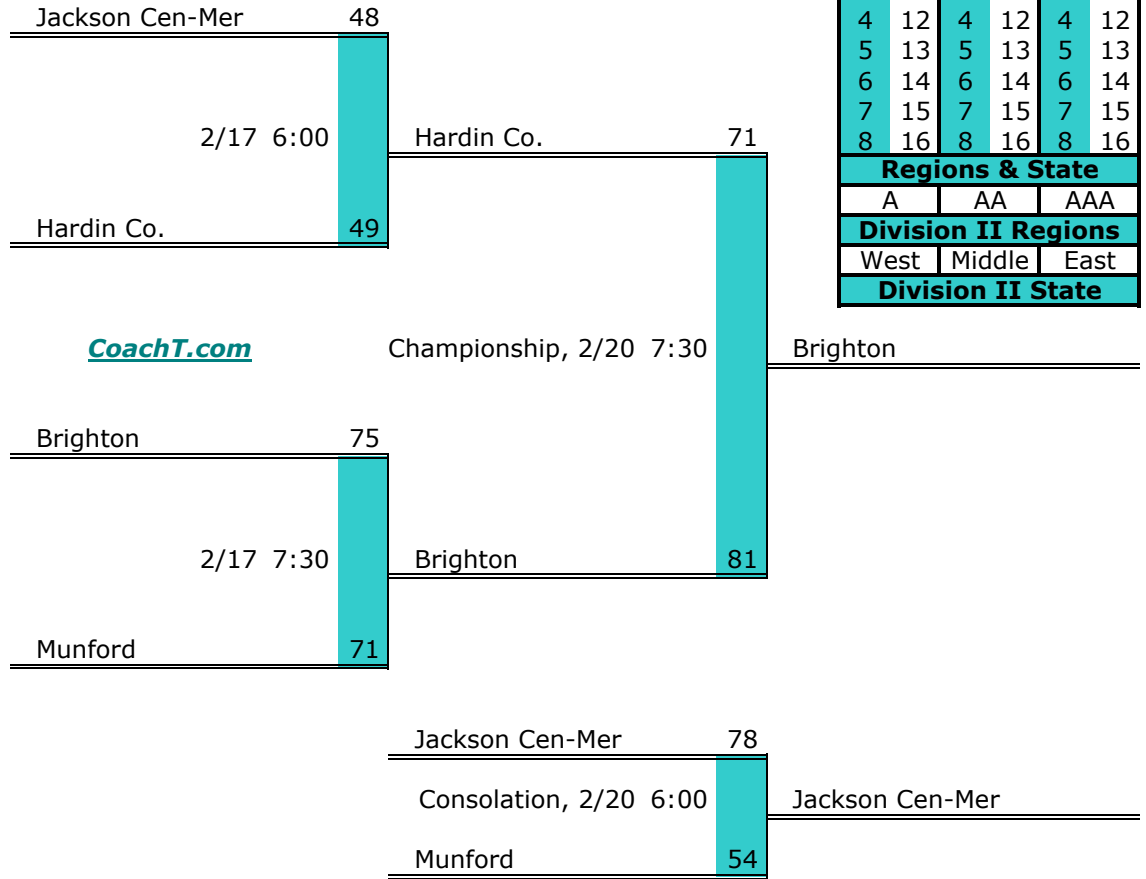

District 13 AAA

Pre-Tourney Rank:

1. Jackson Cen-Mer
2. Brighton
3. Munford
4. Hardin Co.

Districts					
A		AA		AAA	
1	9	1	9	1	9
2	10	2	10	2	10
3	11	3	11	3	11
4	12	4	12	4	12
5	13	5	13	5	13
6	14	6	14	6	14
7	15	7	15	7	15
8	16	8	16	8	16
Regions & State					
A		AA		AAA	
Division II Regions					
West		Middle		East	
Division II State					

District 13 AAA Finish:

1. Brighton
2. Hardin Co.
3. Jackson Cen-Mer
4. Munford