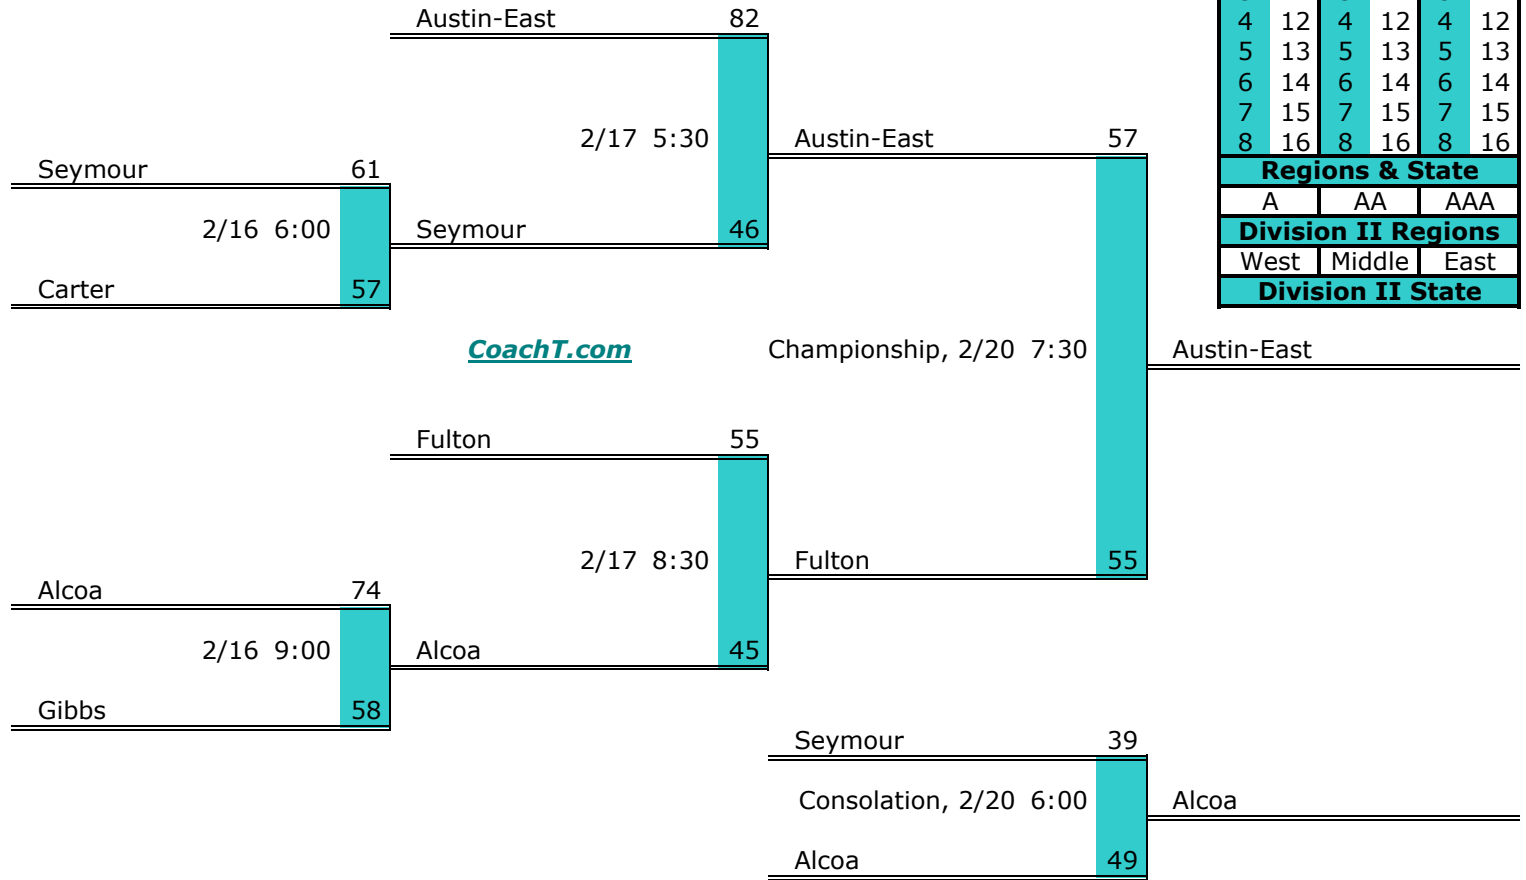

District 3 AA

Pre-Tourney Rank:

1. Austin-East
2. Fulton
3. Alcoa
4. Seymour
5. Carter
6. Gibbs

Districts					
A		AA		AAA	
1	9	1	9	1	9
2	10	2	10	2	10
3	11	3	11	3	11
4	12	4	12	4	12
5	13	5	13	5	13
6	14	6	14	6	14
7	15	7	15	7	15
8	16	8	16	8	16
Regions & State					
A		AA		AAA	
Division II Regions					
West		Middle		East	
Division II State					

District 3 AA Finish:

1. Austin-East
2. Fulton
3. Alcoa
4. Seymour