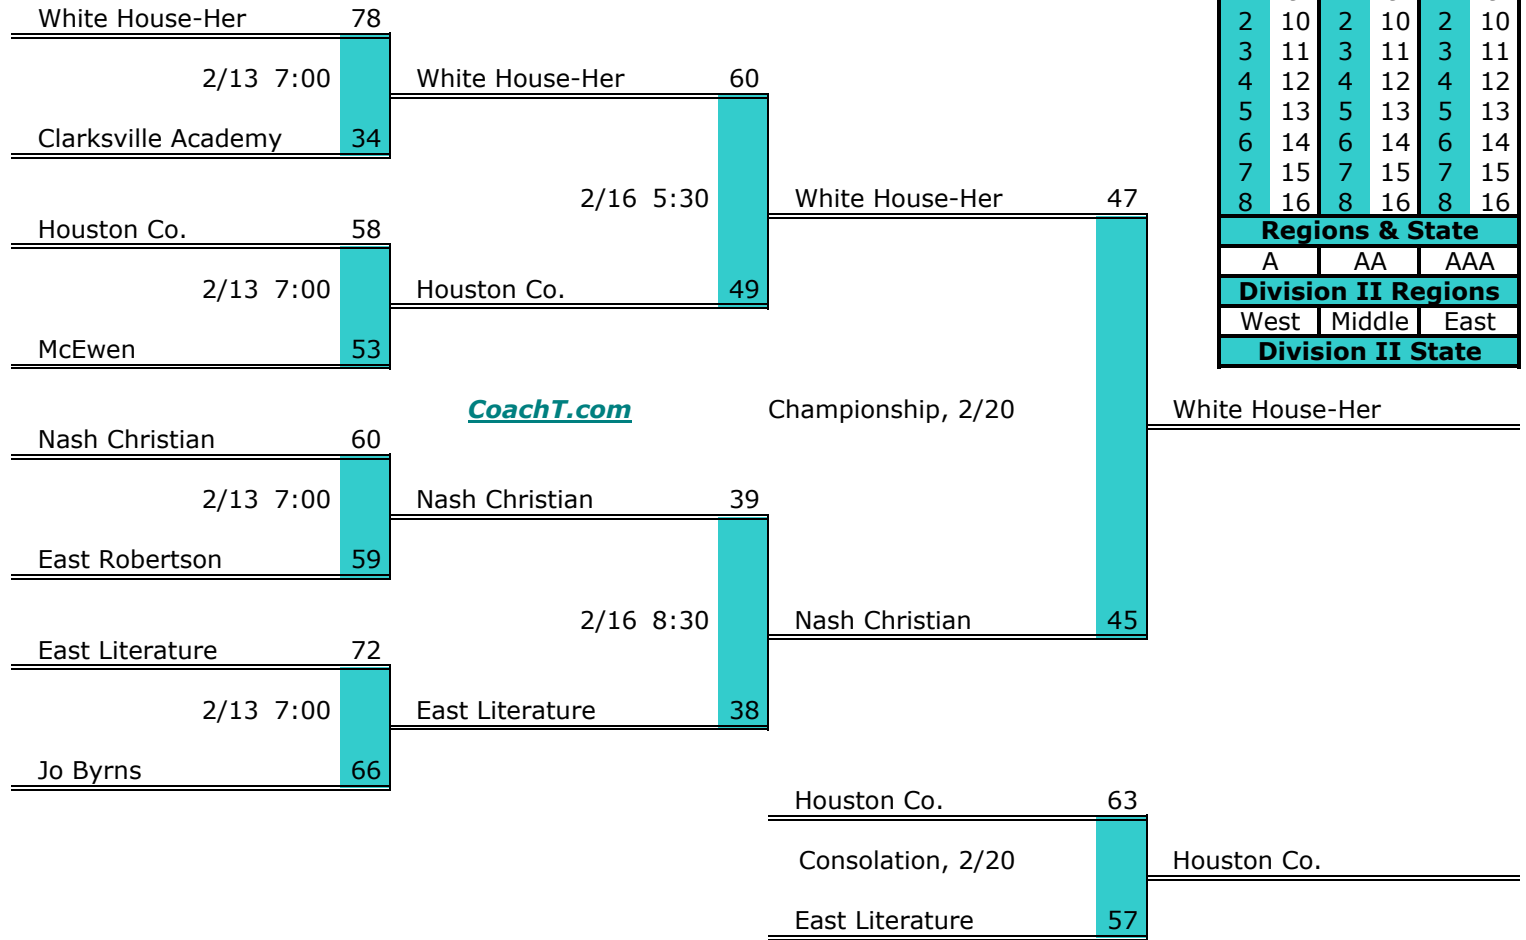

Districts					
A		AA		AAA	
1	9	1	9	1	9
2	10	2	10	2	10
3	11	3	11	3	11
4	12	4	12	4	12
5	13	5	13	5	13
6	14	6	14	6	14
7	15	7	15	7	15
8	16	8	16	8	16
Regions & State					
A		AA		AAA	
Division II Regions					
West		Middle		East	
Division II State					

**District 10 A**

**Pre-Tourney Rank:**

1. White House-Her
2. Nash Christian
3. East Literature
4. Houston Co.
5. McEwen
6. Jo Byrns
7. East Robertson
8. Clarksville Academy

**District 10 A Finish:**

1. White House-Her
2. Nash Christian
3. Houston Co.
4. East Literature