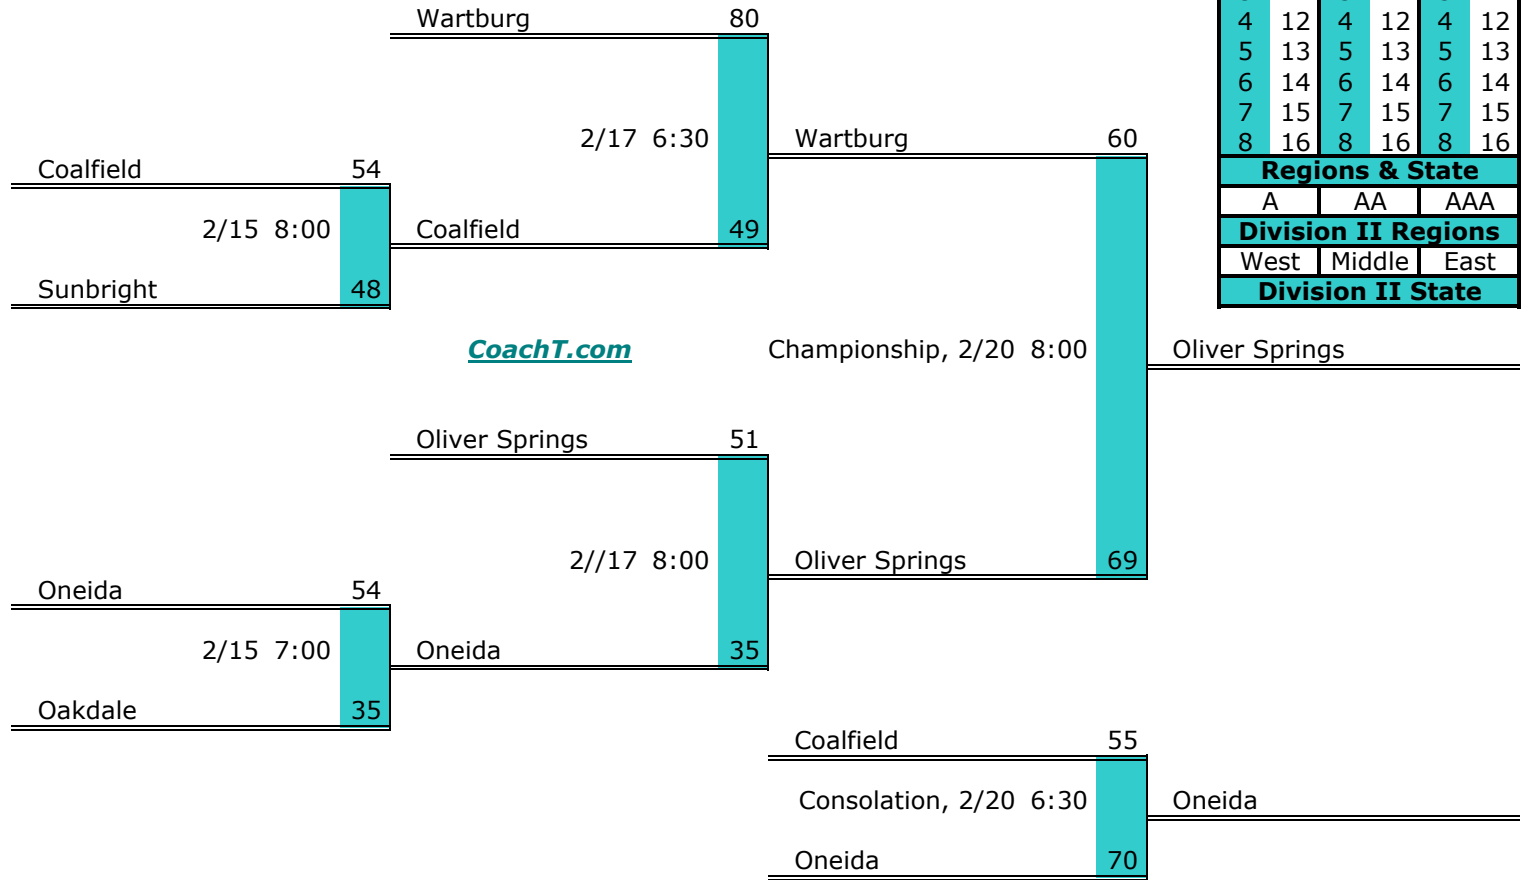

District 4 A

Pre-Tourney Rank:

1. Wartburg
2. Oliver Springs
3. Oneida
4. Coalfield
5. Sunbright
6. Oakdale

Districts					
A		AA		AAA	
1	9	1	9	1	9
2	10	2	10	2	10
3	11	3	11	3	11
4	12	4	12	4	12
5	13	5	13	5	13
6	14	6	14	6	14
7	15	7	15	7	15
8	16	8	16	8	16
Regions & State					
A		AA		AAA	
Division II Regions					
West		Middle		East	
Division II State					

District 4 A Finish:

1. Oliver Springs
2. Wartburg
3. Oneida
4. Coalfield