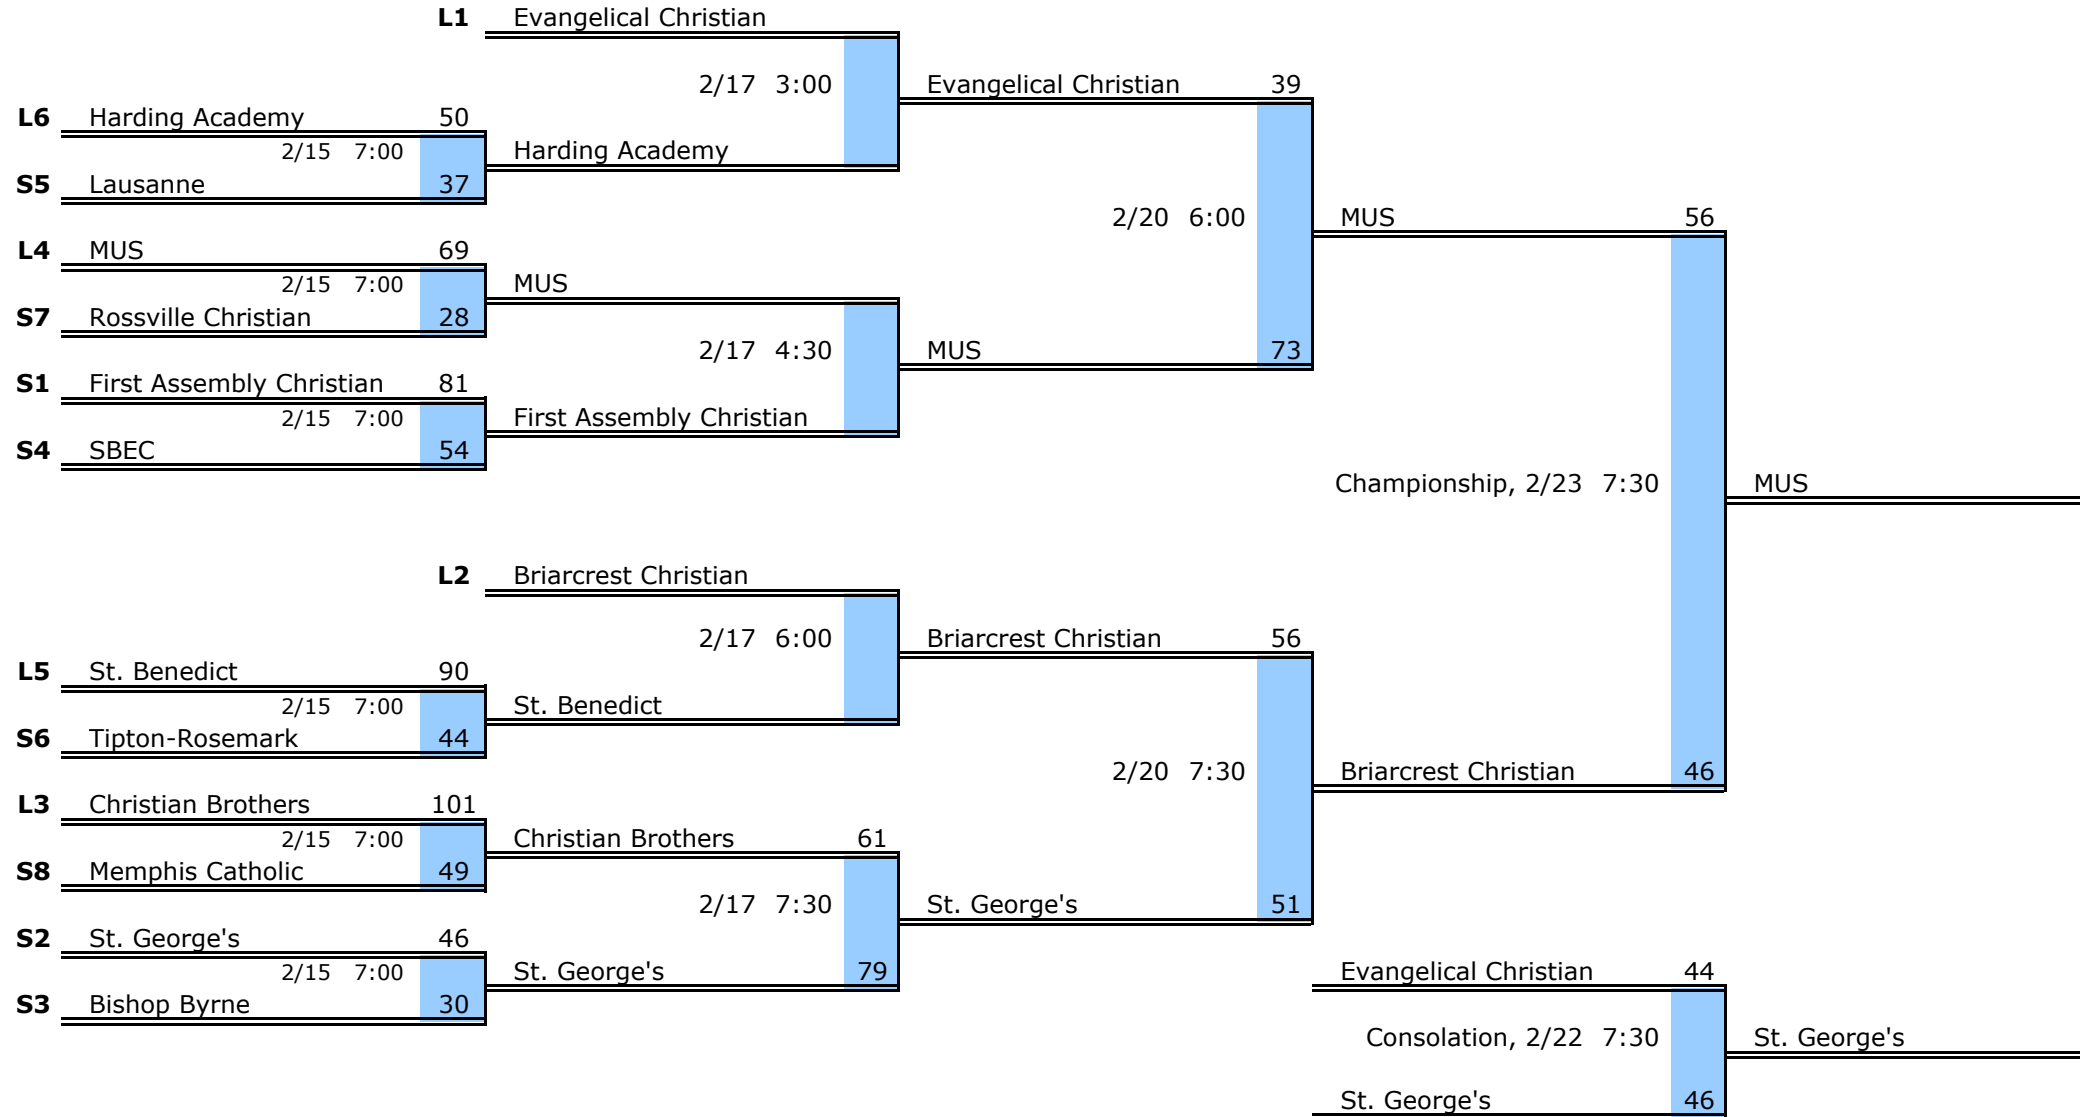

**State Tournament**

**Boys Basketball State Tournament**

**Lipscomb University**

**February 28-March 3, 2007**

**Division 2**

**State  
Champion:  
MUS**

D2 West Region	Region Quarterfinals	Region Semifinals	Region Finals
----------------	----------------------	-------------------	---------------

D2 Middle Region	Region Quarterfinals	Region Semifinals	Region Finals
------------------	----------------------	-------------------	---------------

D2 East Region	Region Semifinals	Region Finals
----------------	-------------------	---------------