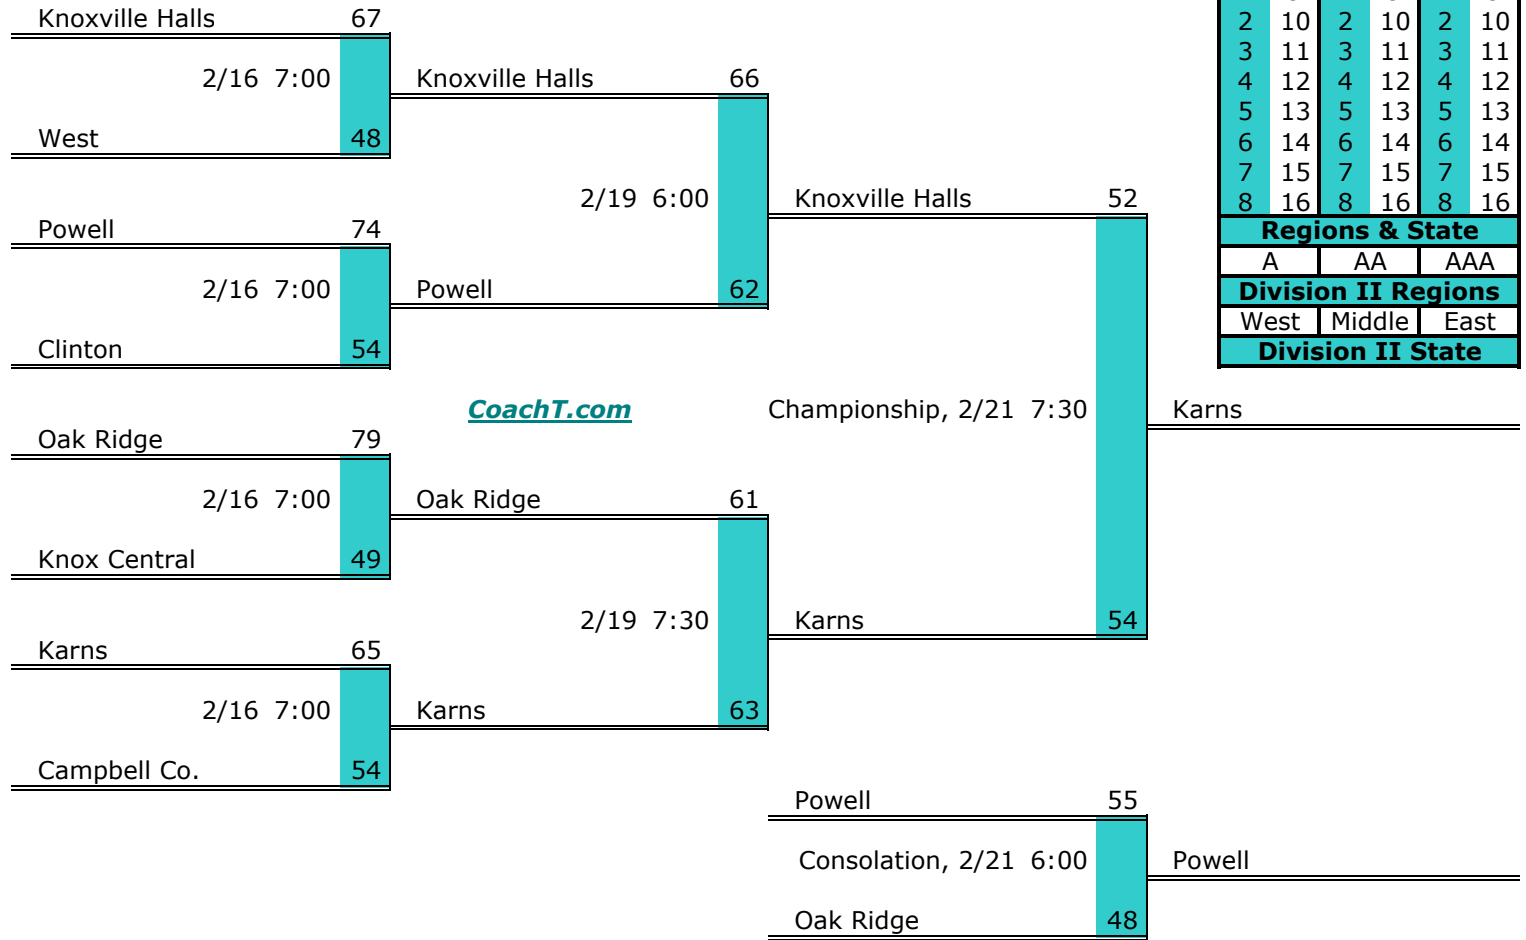

District 3 AAA

Pre-Tourney Rank:

1. Knoxville Halls
2. Oak Ridge
3. Karns
4. Powell
5. Clinton
6. Campbell Co.
7. Knox Central
8. West

District 3 AAA Finish:

1. Karns
2. Knoxville Halls
3. Powell
4. Oak Ridge

Districts					
A		AA		AAA	
1	9	1	9	1	9
2	10	2	10	2	10
3	11	3	11	3	11
4	12	4	12	4	12
5	13	5	13	5	13
6	14	6	14	6	14
7	15	7	15	7	15
8	16	8	16	8	16
Regions & State					
A		AA		AAA	
Division II Regions					
West		Middle		East	
Division II State