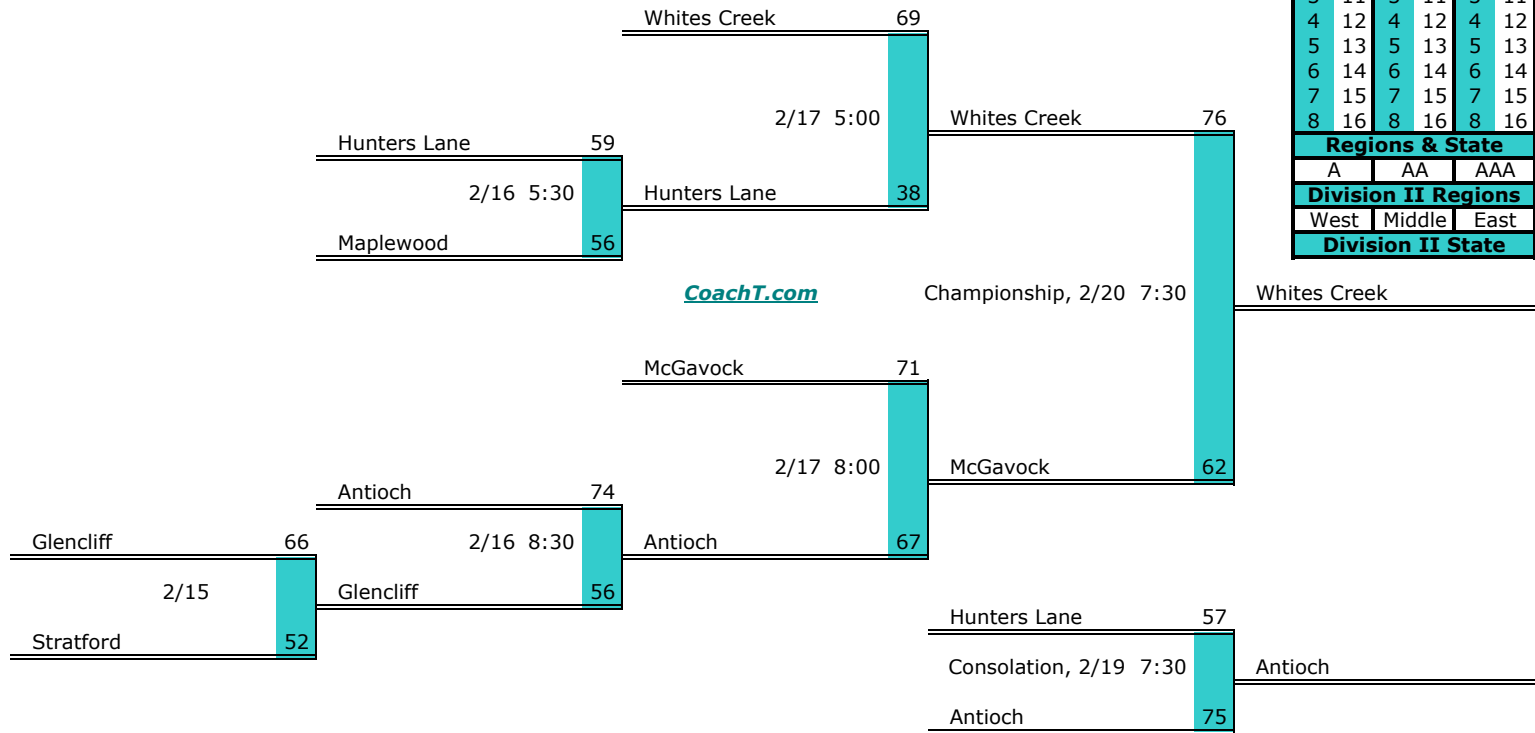

**District 12 AAA**

**Pre-Tourney Rank:**

1. Whites Creek
2. McGavock
3. Antioch
4. Hunters Lane
5. Maplewood
6. Glenclyff
7. Stratford

**District 12 AAA Finish:**

1. Whites Creek
2. McGavock
3. Antioch
4. Hunters Lane