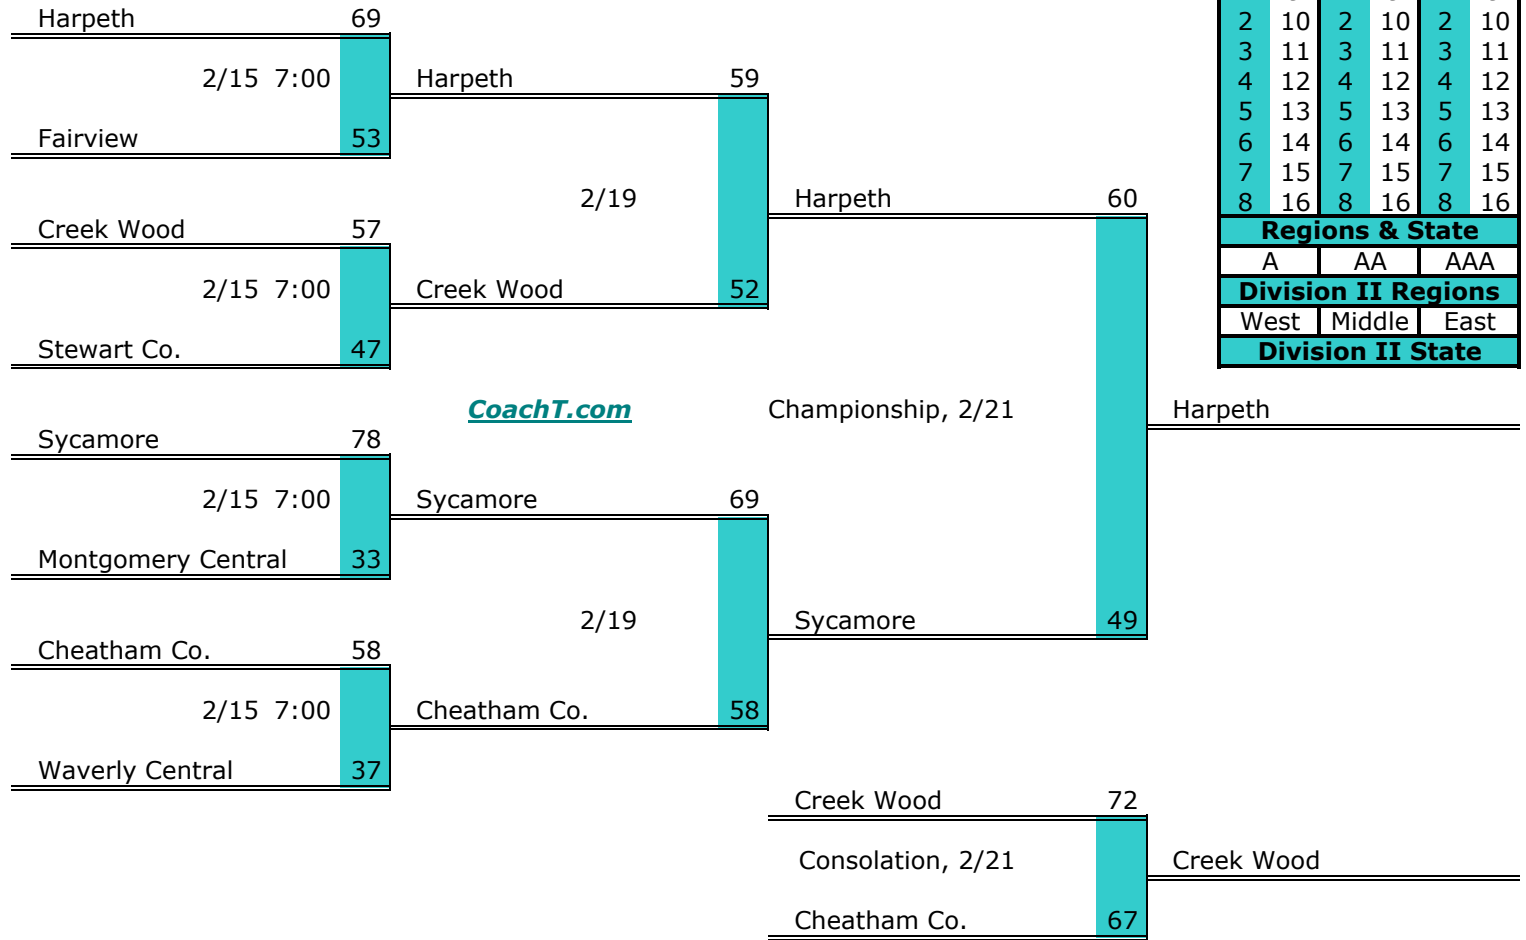

**District 10 AA**

**Pre-Tourney Rank:**

1. Giles Co.
2. Spring Hill
3. Lewis Co.
4. Marshall Co.
5. Page
6. Loretto

**District 11 AA**

**Pre-Tourney Rank:**

1. Harpeth
2. Sycamore
3. Cheatham Co.
4. Creek Wood
5. Stewart Co.
6. Waverly Central
7. Montgomery Central
8. Fairview

**District 11 AA Finish:**

1. Harpeth
2. Sycamore
3. Creek Wood
4. Cheatham Co.

Districts					
A		AA		AAA	
1	9	1	9	1	9
2	10	2	10	2	10
3	11	3	11	3	11
4	12	4	12	4	12
5	13	5	13	5	13
6	14	6	14	6	14
7	15	7	15	7	15
8	16	8	16	8	16
Regions & State					
A		AA		AAA	
Division II Regions					
West		Middle		East	
Division II State					