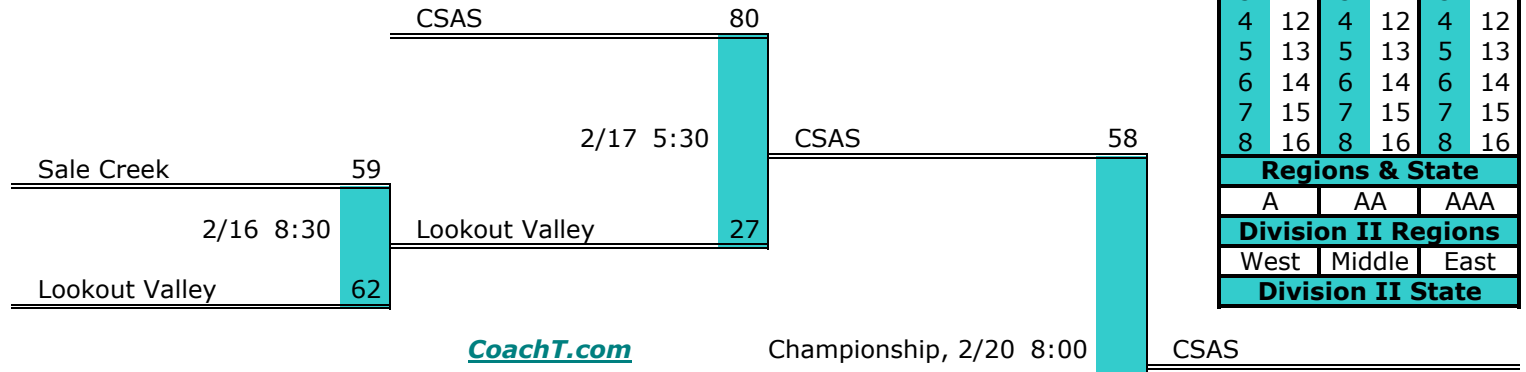

District 6 A

Pre-Tourney Rank:

1. CSAS
2. South Pittsburg
3. Hardy Memorial
4. Sale Creek
5. Lookout Valley
6. Whitwell