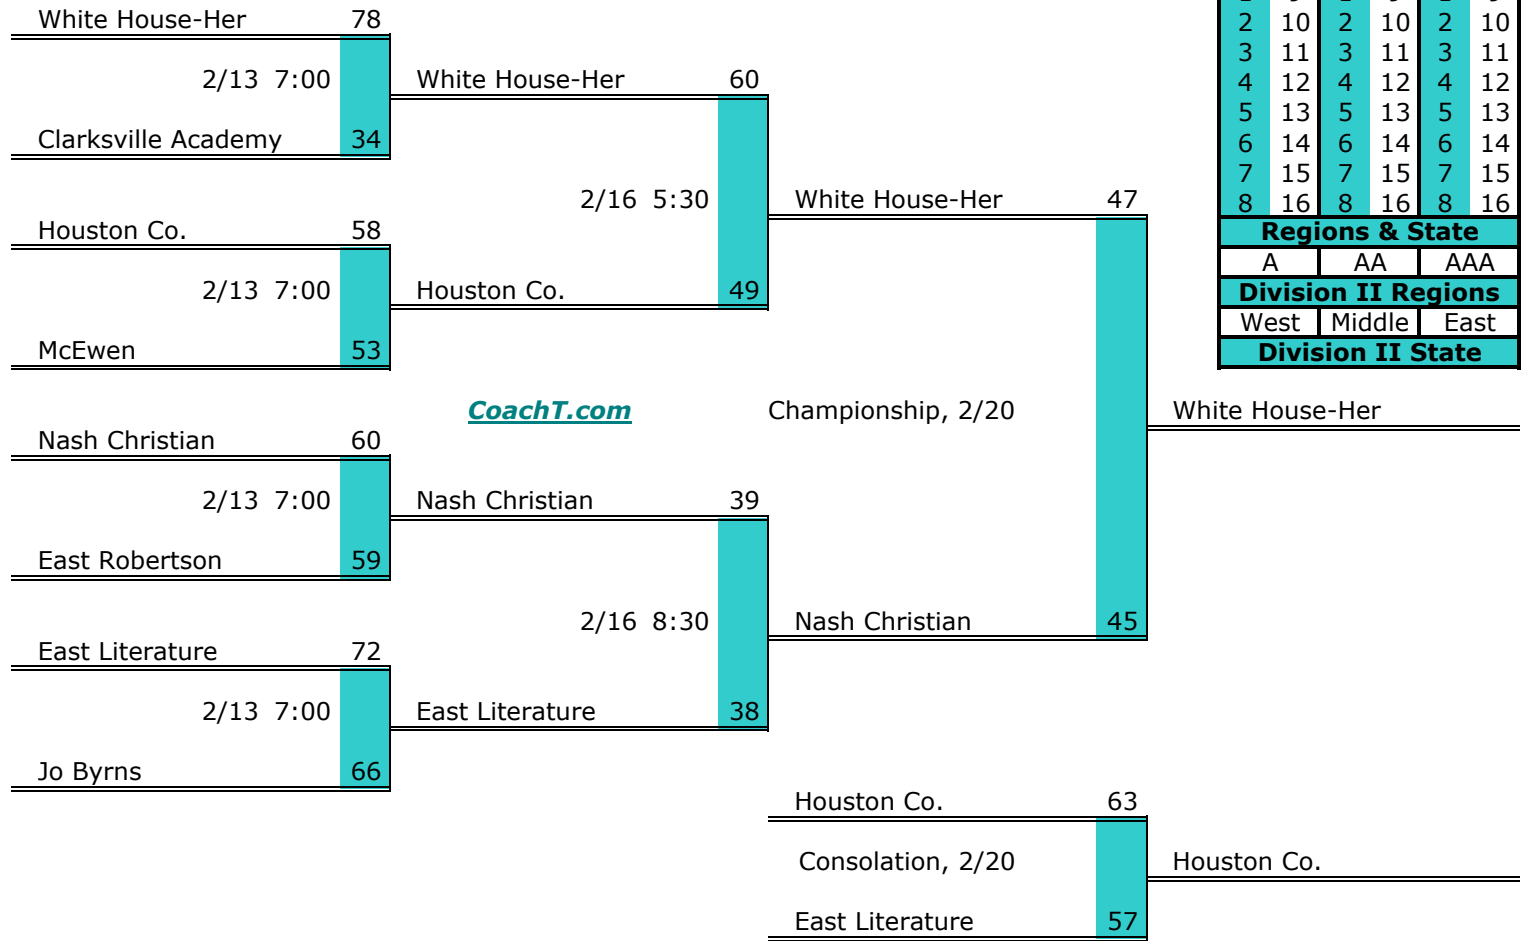

Districts					
A		AA		AAA	
1	9	1	9	1	9
2	10	2	10	2	10
3	11	3	11	3	11
4	12	4	12	4	12
5	13	5	13	5	13
6	14	6	14	6	14
7	15	7	15	7	15
8	16	8	16	8	16
Regions & State					
A		AA		AAA	
Division II Regions					
West		Middle		East	
Division II State					

**District 10 A**

**Pre-Tourney Rank:**

1. White House-Her
2. Nash Christian
3. East Literature
4. Houston Co.
5. McEwen
6. Jo Byrns
7. East Robertson
8. Clarksville Academy

**District 10 A Finish:**

1. White House-Her
2. Nash Christian
3. Houston Co.
4. East Literature