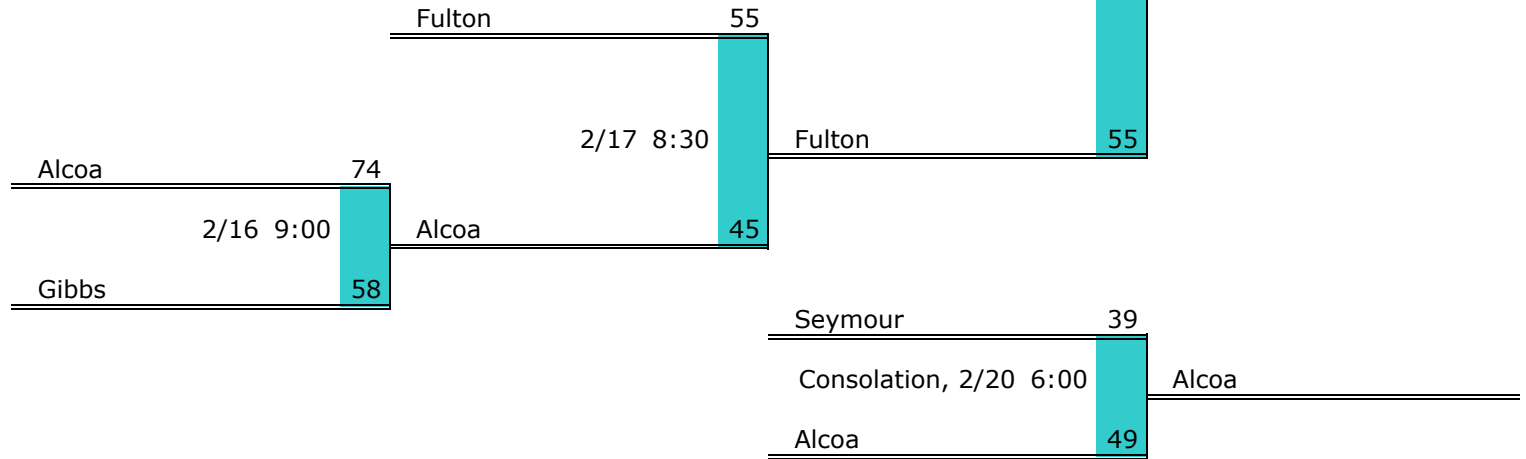

**District 3 AA**

**Pre-Tourney Rank:**

1. Austin-East
2. Fulton
3. Alcoa
4. Seymour
5. Carter
6. Gibbs

**District 3 AA Finish:**

1. Austin-East
2. Fulton
3. Alcoa
4. Seymour

Districts					
A		AA		AAA	
1	9	1	9	1	9
2	10	2	10	2	10
3	11	3	11	3	11
4	12	4	12	4	12
5	13	5	13	5	13
6	14	6	14	6	14
7	15	7	15	7	15
8	16	8	16	8	16
Regions & State					
A		AA		AAA	
Division II Regions					
West		Middle		East	
Division II State					