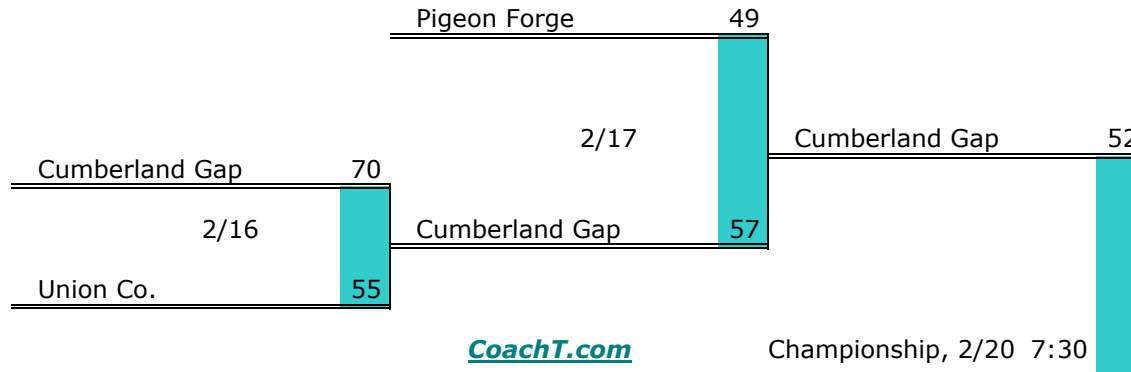

District 2 AA

Pre-Tourney Rank:

1. Pigeon Forge
2. Claiborne
3. Gatlinburg-Pittman
4. Cumberland Gap
5. Union Co.
6. Rutledge