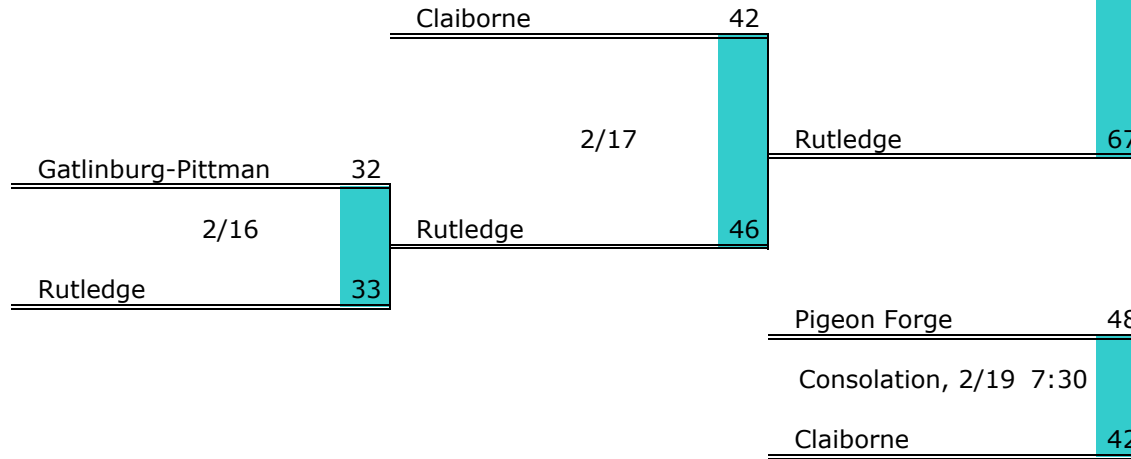

**District 2 AA**

**Pre-Tourney Rank:**

1. Pigeon Forge
2. Claiborne
3. Gatlinburg-Pittman
4. Cumberland Gap
5. Union Co.
6. Rutledge

**District 2 AA Finish:**

1. Rutledge
2. Cumberland Gap
3. Pigeon Forge
4. Claiborne

Districts					
A		AA		AAA	
1	9	1	9	1	9
2	10	2	10	2	10
3	11	3	11	3	11
4	12	4	12	4	12
5	13	5	13	5	13
6	14	6	14	6	14
7	15	7	15	7	15
8	16	8	16	8	16
Regions & State					
A		AA		AAA	
Division II Regions					
West		Middle		East	
Division II State					

**District 3 AA**

**Pre-Tourney Rank:**

1. Austin-East
2. Fulton
3. Alcoa
4. Seymour
5. Carter
6. Gibbs

Districts					
A		AA		AAA	
1	9	1	9	1	9
2	10	2	10	2	10
3	11	3	11	3	11
4	12	4	12	4	12
5	13	5	13	5	13
6	14	6	14	6	14
7	15	7	15	7	15
8	16	8	16	8	16
Regions & State					
A		AA		AAA	
Division II Regions					
West		Middle		East	
Division II State					