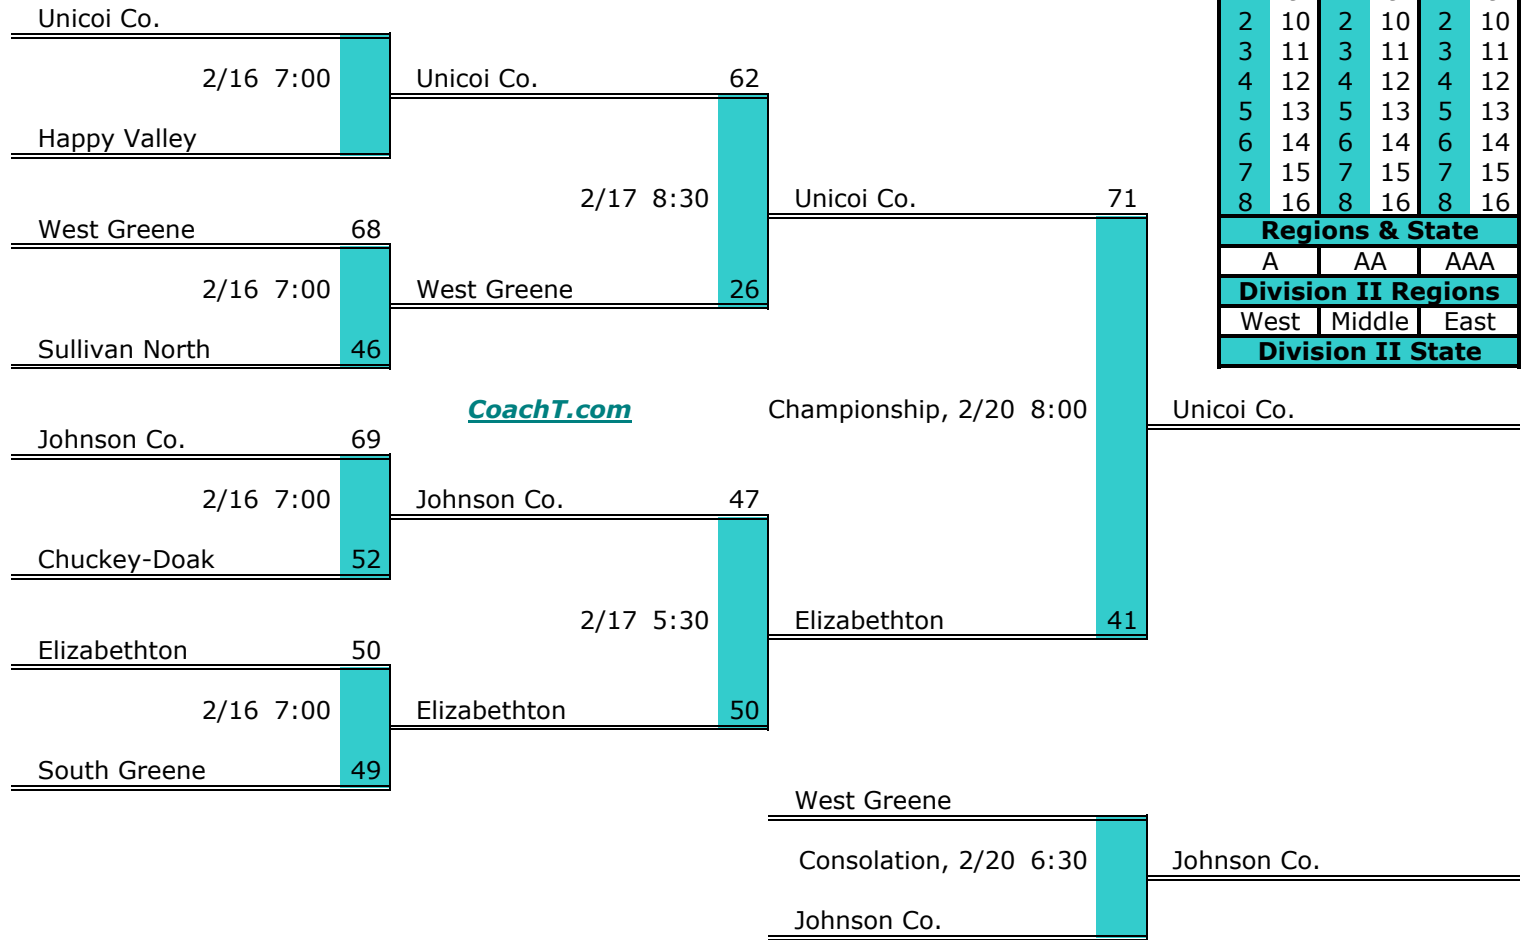

**District 1 AA**

**Pre-Tourney Rank:**

1. Unicoi Co.
2. Johnson Co.
3. Elizabethton
4. West Greene
5. Sullivan North
6. South Greene
7. Chuckey-Doak
8. Happy Valley

**District 1 AA Finish:**

1. Unicoi Co.
2. Elizabethton
3. Johnson Co.
4. West Greene