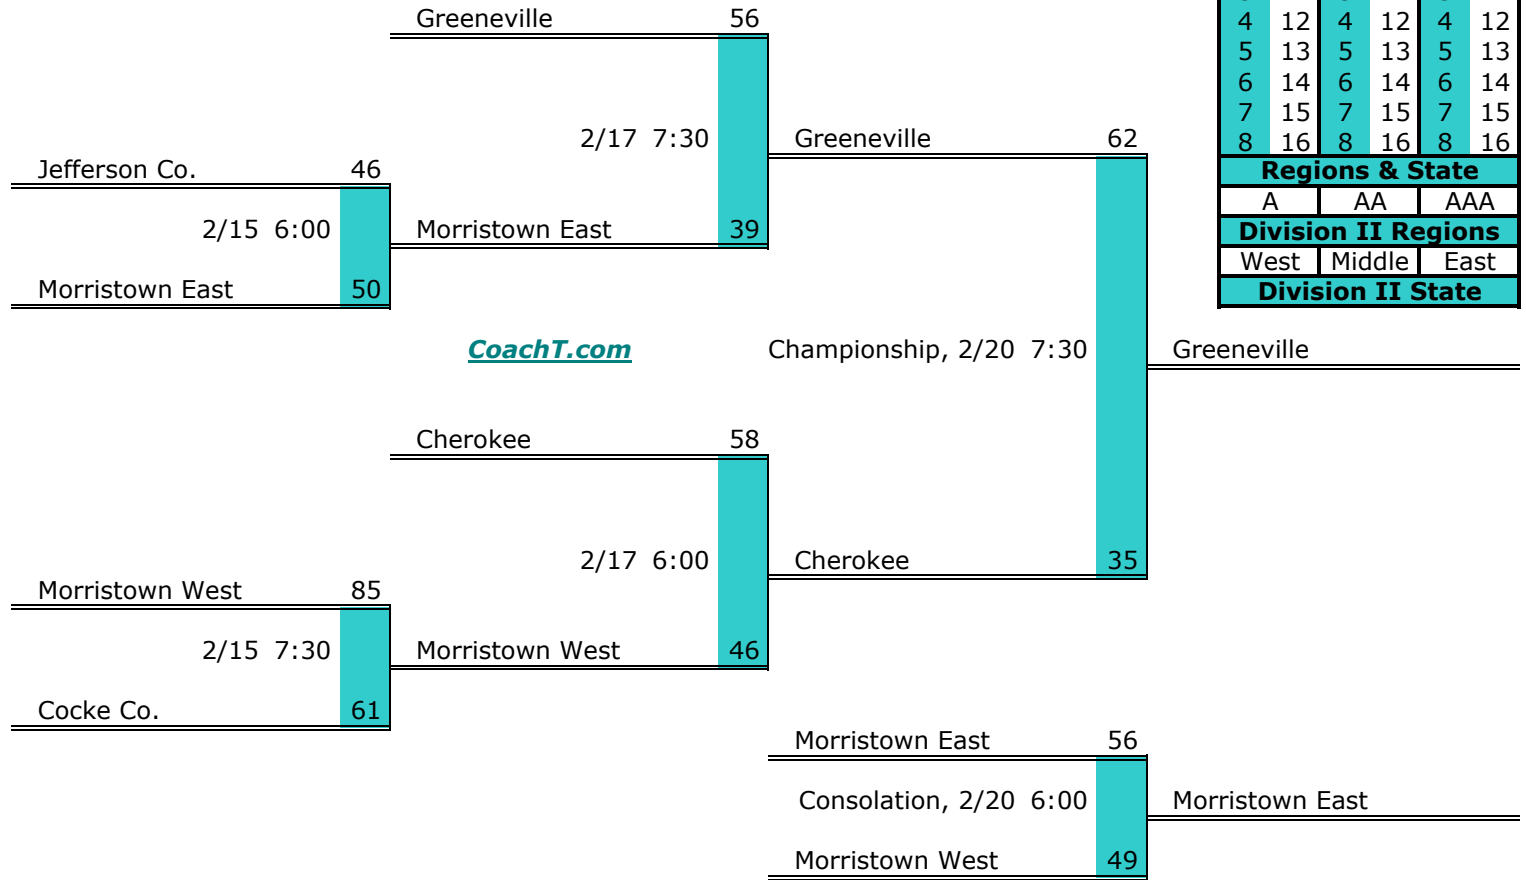

**District 15 AA Finish:**

1. BT Washington
2. G. W. Carver
3. Trezevant
4. Treadwell

**District 16 AA**

**Pre-Tourney Rank:**

1. Mitchell
2. Sheffield
3. Hillcrest
4. Westwood
5. Memphis South Side
6. Oakhaven

**District 16 AA Finish:**

1. Mitchell
2. Sheffield
3. Westwood
4. Hillcrest

Districts					
A		AA		AAA	
1	9	1	9	1	9
2	10	2	10	2	10
3	11	3	11	3	11
4	12	4	12	4	12
5	13	5	13	5	13
6	14	6	14	6	14
7	15	7	15	7	15
8	16	8	16	8	16
Regions & State					
A		AA		AAA	
Division II Regions					
West		Middle		East	
Division II State					

**District 2 AAA**

**Pre-Tourney Rank:**

1. Greenville
2. Cherokee
3. Morristown West
4. Jefferson Co.
5. Morristown East
6. Coker Co.

**District 2 AAA Finish:**

1. Greenville
2. Cherokee
3. Morristown East
4. Morristown West