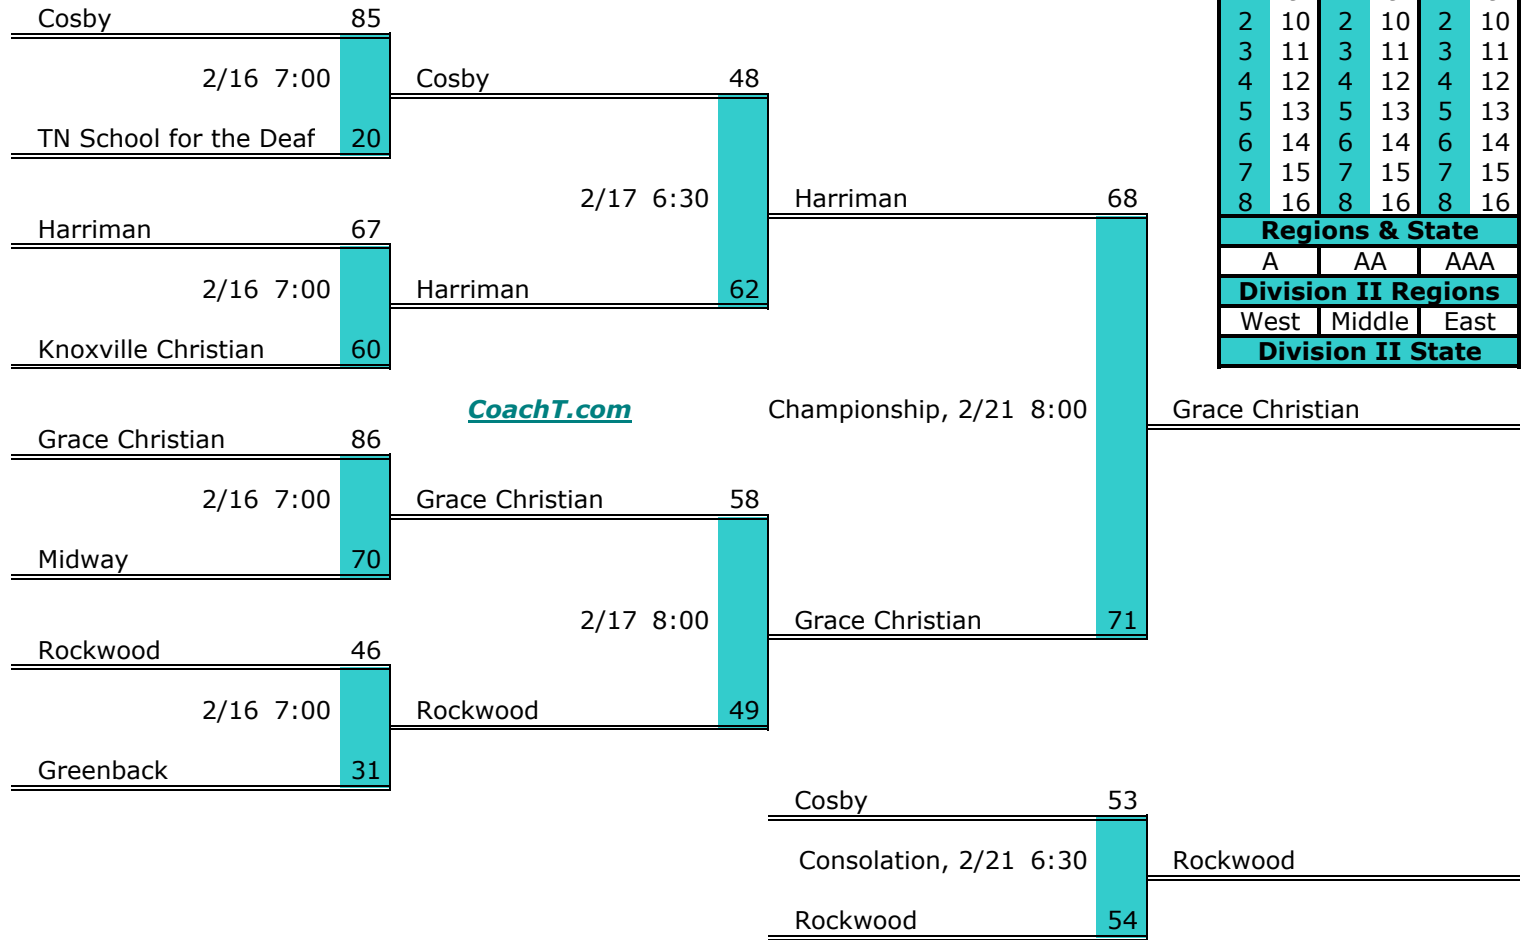

District 3 A

Pre-Tourney Rank:

1. Cosby
2. Grace Christian
3. Rockwood
4. Harriman
5. Knoxville Christian
6. Greenback
7. Midway
8. TN School for the Deaf

District 3 A Finish:

1. Grace Christian
2. Harriman
3. Rockwood
4. Cosby

Districts					
A		AA		AAA	
1	9	1	9	1	9
2	10	2	10	2	10
3	11	3	11	3	11
4	12	4	12	4	12
5	13	5	13	5	13
6	14	6	14	6	14
7	15	7	15	7	15
8	16	8	16	8	16
Regions & State					
A		AA		AAA	
Division II Regions					
West		Middle		East	
Division II State