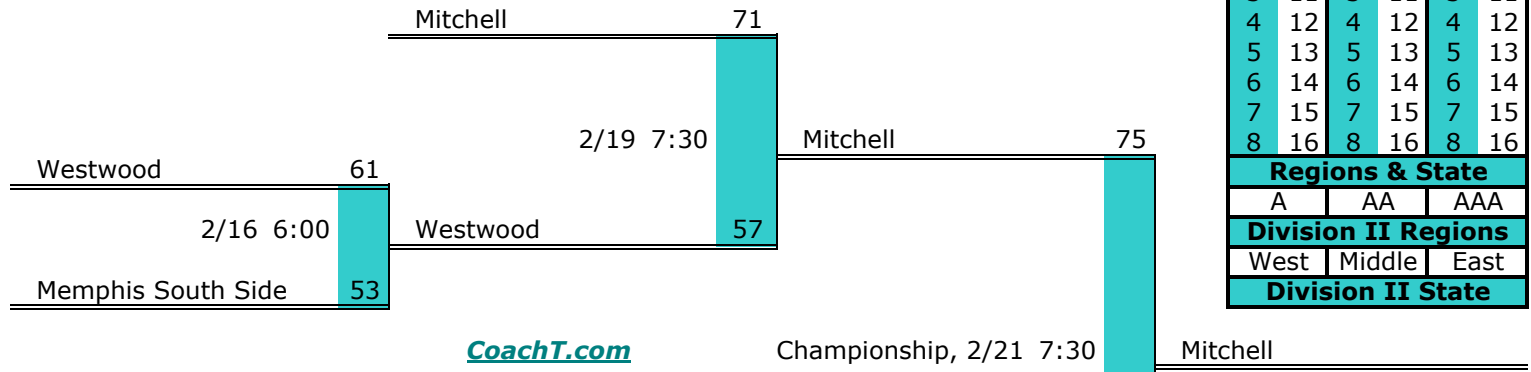

**District 14 AA Finish:**

1. Fayette Ware
2. Jackson N Side
3. Haywood
4. Covington

Districts					
A		AA		AAA	
1	9	1	9	1	9
2	10	2	10	2	10
3	11	3	11	3	11
4	12	4	12	4	12
5	13	5	13	5	13
6	14	6	14	6	14
7	15	7	15	7	15
8	16	8	16	8	16
Regions & State					
A		AA		AAA	
Division II Regions					
West		Middle		East	
Division II State					

**District 15 AA**

**Pre-Tourney Rank:**

1. BT Washington
2. Treadwell
3. G. W. Carver
4. Trezevant
5. Frayser

Districts					
A		AA		AAA	
1	9	1	9	1	9
2	10	2	10	2	10
3	11	3	11	3	11
4	12	4	12	4	12
5	13	5	13	5	13
6	14	6	14	6	14
7	15	7	15	7	15
8	16	8	16	8	16
Regions & State					
A		AA		AAA	
Division II Regions					
West		Middle		East	
Division II State					

**District 15 AA Finish:**

1. BT Washington
2. G. W. Carver
3. Trezevant
4. Treadwell

**District 16 AA**

**Pre-Tourney Rank:**

1. Mitchell
2. Sheffield
3. Hillcrest
4. Westwood
5. Memphis South Side
6. Oakhaven