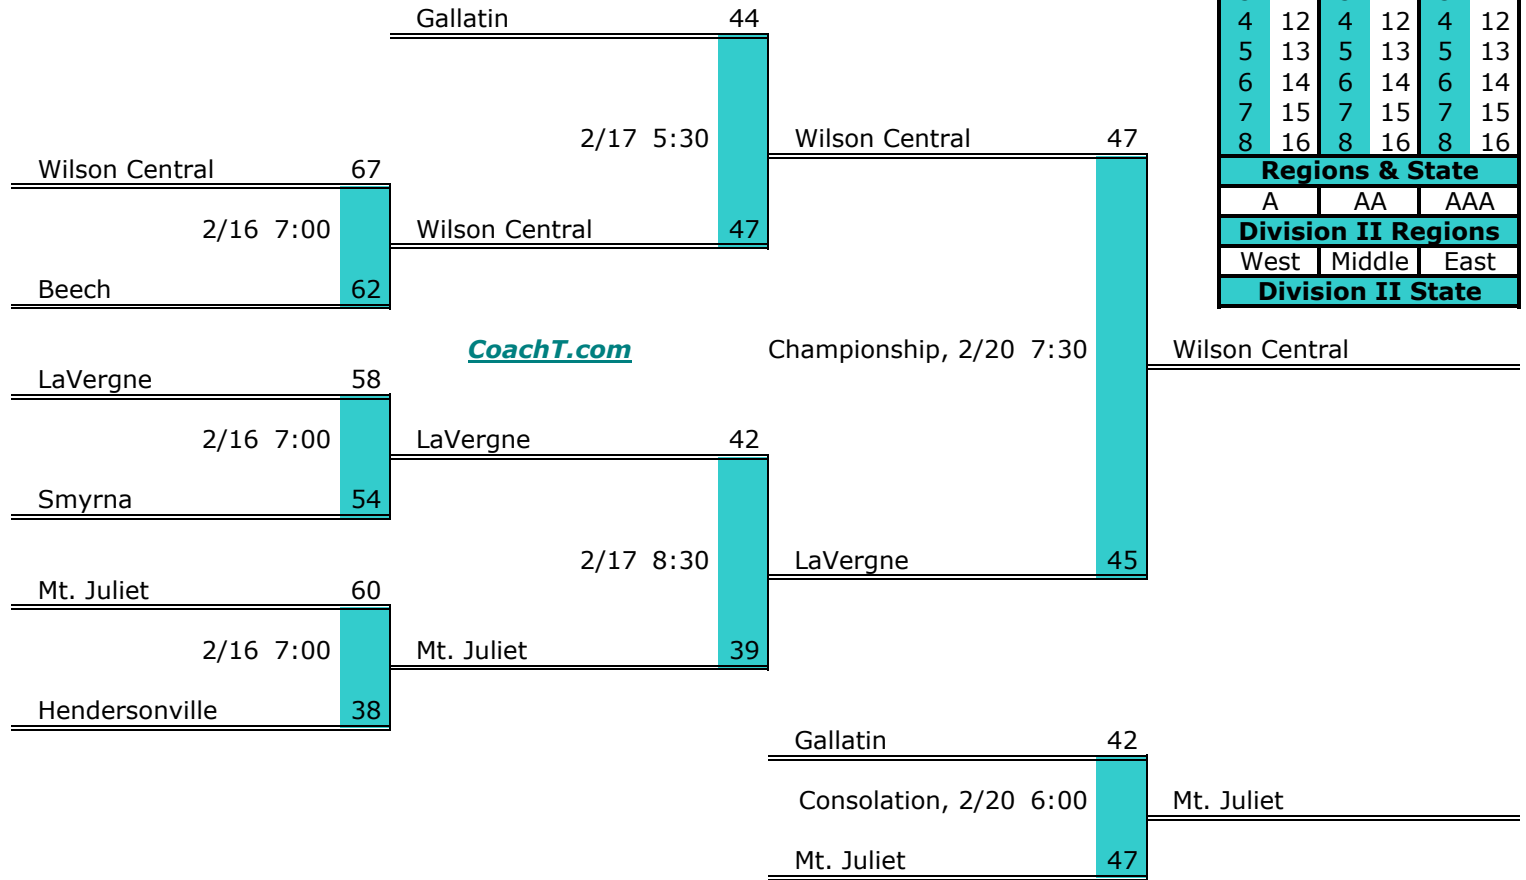

District 9 AAA

Pre-Tourney Rank:

1. Gallatin
2. LaVergne
3. Mt. Juliet
4. Wilson Central
5. Beech
6. Hendersonville
7. Smyrna

District 9 AAA Finish:

1. Wilson Central
2. LaVergne
3. Mt. Juliet
4. Gallatin

Districts					
A		AA		AAA	
1	9	1	9	1	9
2	10	2	10	2	10
3	11	3	11	3	11
4	12	4	12	4	12
5	13	5	13	5	13
6	14	6	14	6	14
7	15	7	15	7	15
8	16	8	16	8	16
Regions & State					
A		AA		AAA	
Division II Regions					
West		Middle		East	
Division II State