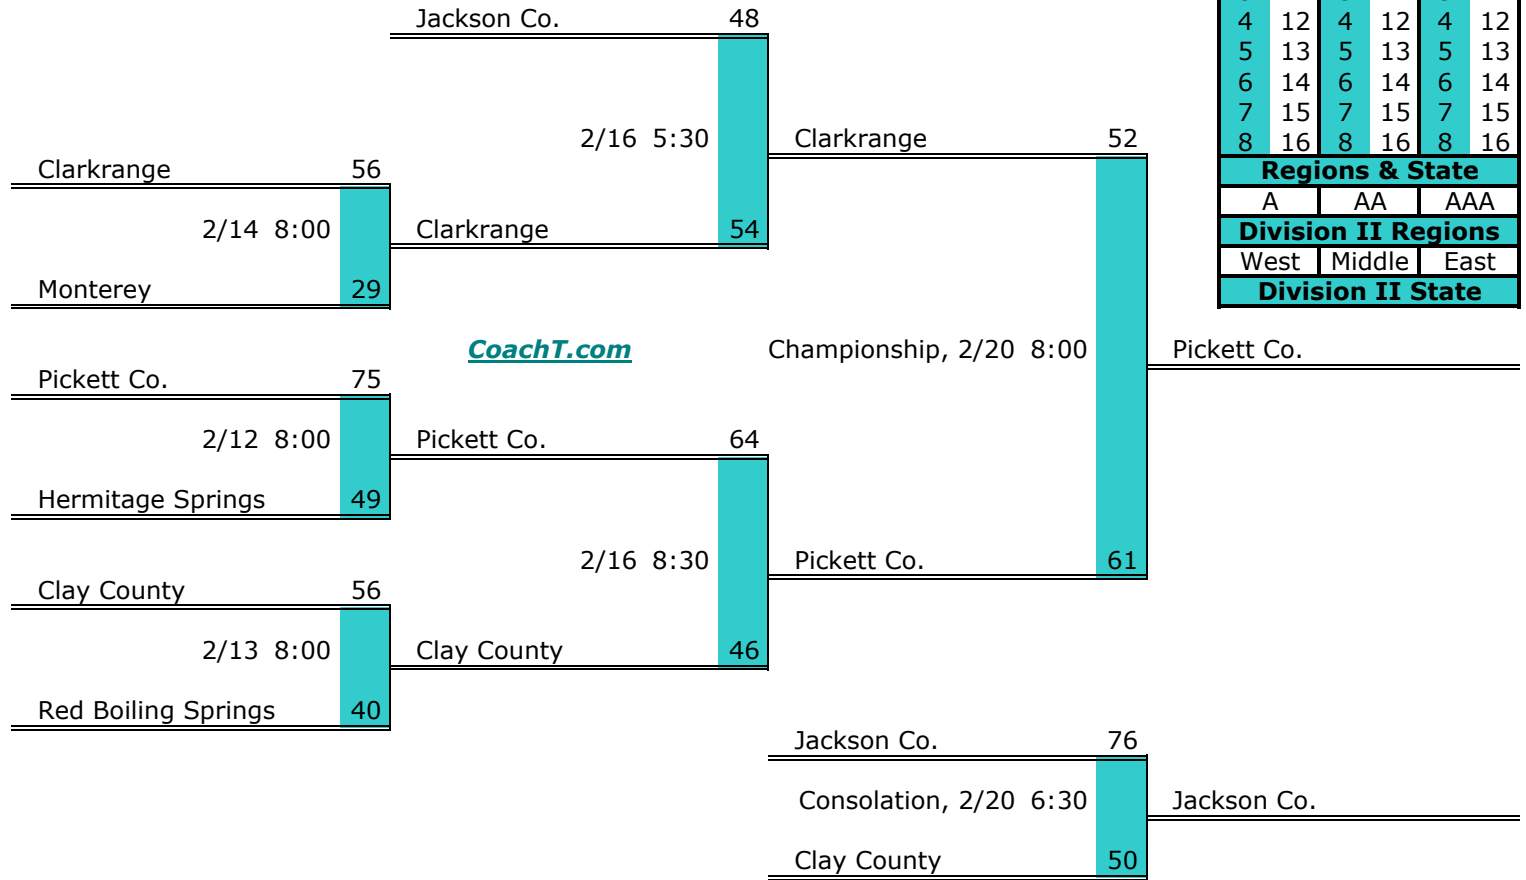

**District 6 A Finish:**

1. CSAS
2. South Pittsburg
3. Lookout Valley
4. Hardy Memorial

**District 7 A**

**Pre-Tourney Rank:**

1. Jackson Co.
2. Pickett Co.
3. Clay County
4. Clarkrange
5. Monterey
6. Red Boiling Springs
7. Hermitage Springs

**District 7 A Finish:**

1. Pickett Co.
2. Clarkrange
3. Jackson Co.
4. Clay County

Districts					
A		AA		AAA	
1	9	1	9	1	9
2	10	2	10	2	10
3	11	3	11	3	11
4	12	4	12	4	12
5	13	5	13	5	13
6	14	6	14	6	14
7	15	7	15	7	15
8	16	8	16	8	16
Regions & State					
A		AA		AAA	
Division II Regions					
West		Middle		East	
Division II State					