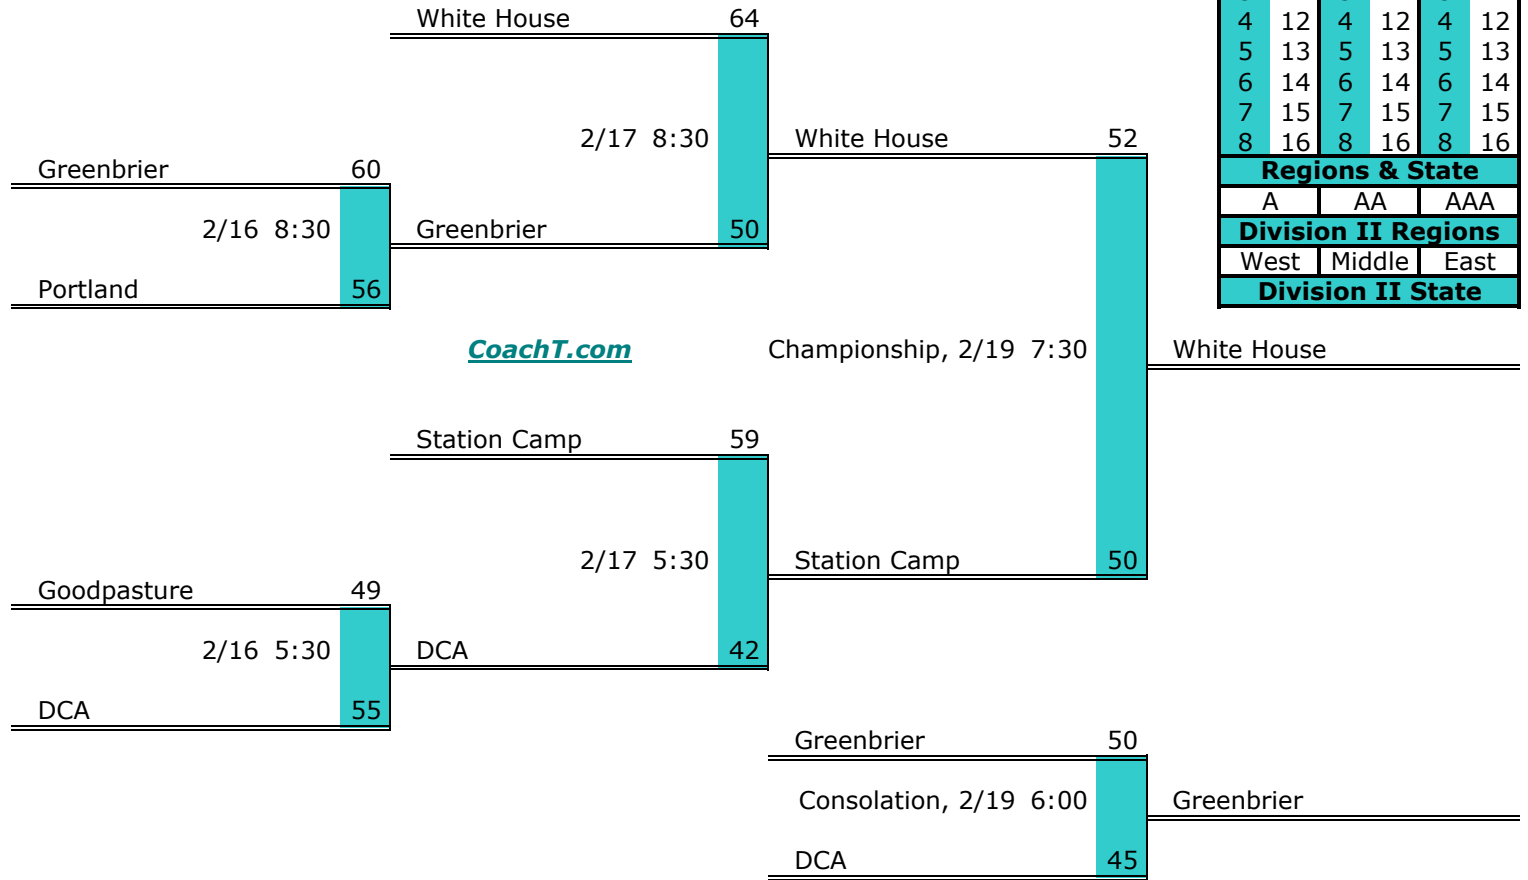

District 8 AA

Pre-Tourney Rank:

1. White House
2. Station Camp
3. Goodpasture
4. Greenbrier
5. Portland
6. DCA

District 8 AA Finish:

1. White House
2. Station Camp
3. Greenbrier
4. DCA