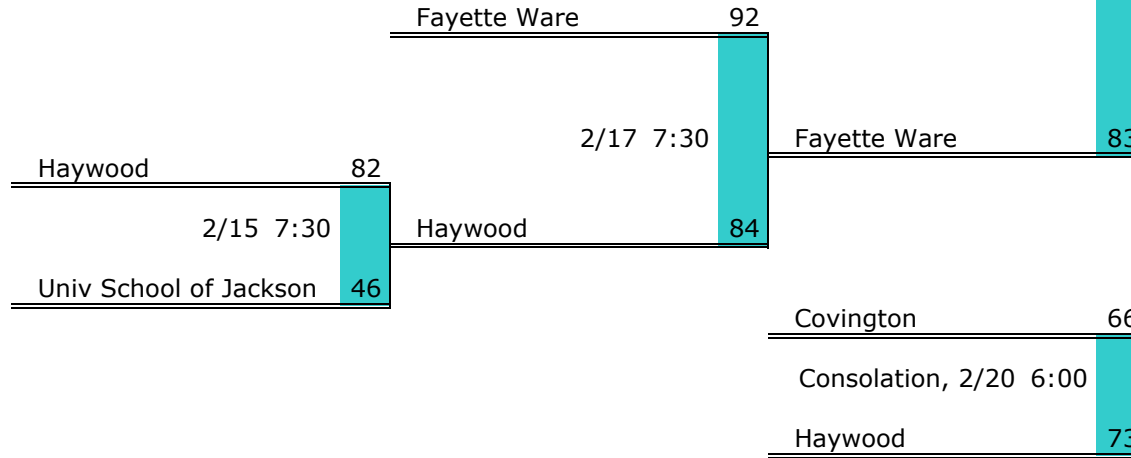

**District 11 AA Finish:**

1. Harpeth
2. Sycamore
3. Creek Wood
4. Cheatham Co.

Districts					
A		AA		AAA	
1	9	1	9	1	9
2	10	2	10	2	10
3	11	3	11	3	11
4	12	4	12	4	12
5	13	5	13	5	13
6	14	6	14	6	14
7	15	7	15	7	15
8	16	8	16	8	16
Regions & State					
A		AA		AAA	
Division II Regions					
West		Middle		East	
Division II State					

**District 14 AA**

**Pre-Tourney Rank:**

1. Covington
2. Fayette Ware
3. Haywood
4. Jackson N Side
5. Ripley
6. Univ School of Jackson

**District 14 AA Finish:**

1. Fayette Ware
2. Jackson N Side
3. Haywood
4. Covington