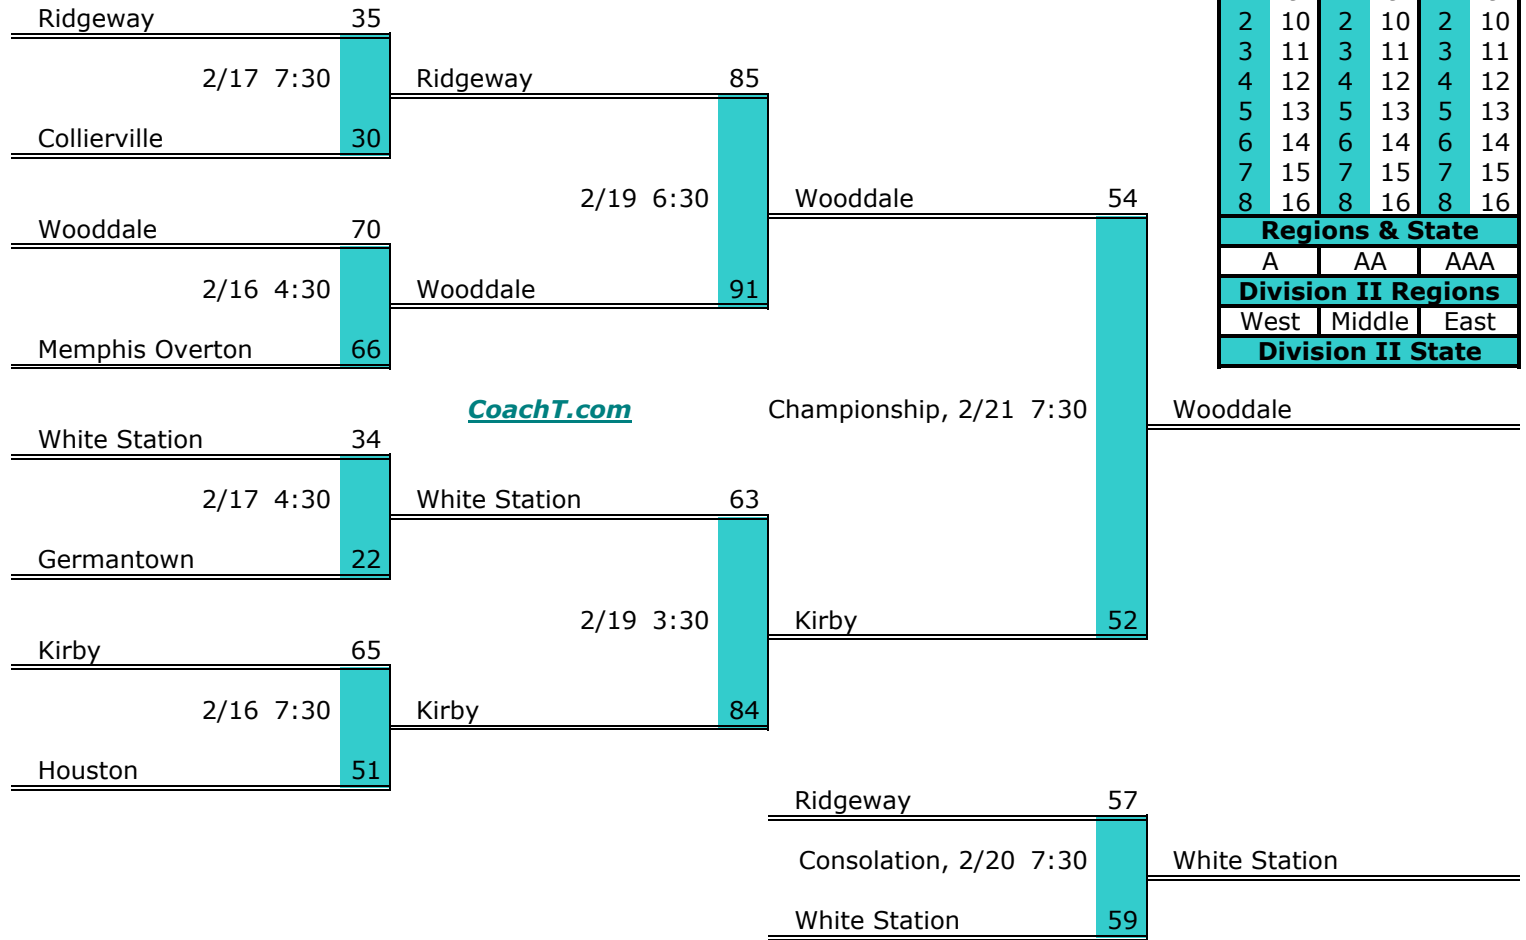

District 15 AAA

Pre-Tourney Rank:

1. Ridgeway
2. White Station
3. Kirby
4. Wooddale
5. Memphis Overton
6. Houston
7. Germantown
8. Collierville

District 15 AAA Finish:

1. Wooddale
2. Kirby
3. White Station
4. Ridgeway

Districts					
A		AA		AAA	
1	9	1	9	1	9
2	10	2	10	2	10
3	11	3	11	3	11
4	12	4	12	4	12
5	13	5	13	5	13
6	14	6	14	6	14
7	15	7	15	7	15
8	16	8	16	8	16
Regions & State					
A		AA		AAA	
Division II Regions					
West		Middle		East	
Division II State