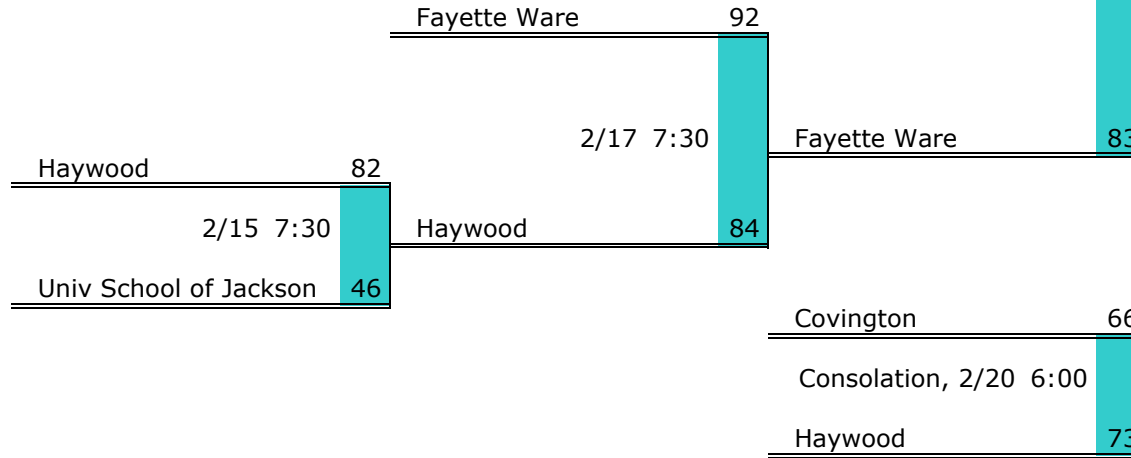

**District 13 AA Finish:**

1. Dyer Co.
2. Crockett Co.
3. Westview
4. Gibson Co.

**District 14 AA**

**Pre-Tourney Rank:**

1. Covington
2. Fayette Ware
3. Haywood
4. Jackson N Side
5. Ripley
6. Univ School of Jackson

**District 14 AA Finish:**

1. Fayette Ware
2. Jackson N Side
3. Haywood
4. Covington

Districts					
A		AA		AAA	
1	9	1	9	1	9
2	10	2	10	2	10
3	11	3	11	3	11
4	12	4	12	4	12
5	13	5	13	5	13
6	14	6	14	6	14
7	15	7	15	7	15
8	16	8	16	8	16
Regions & State					
A		AA		AAA	
Division II Regions					
West		Middle		East	
Division II State					