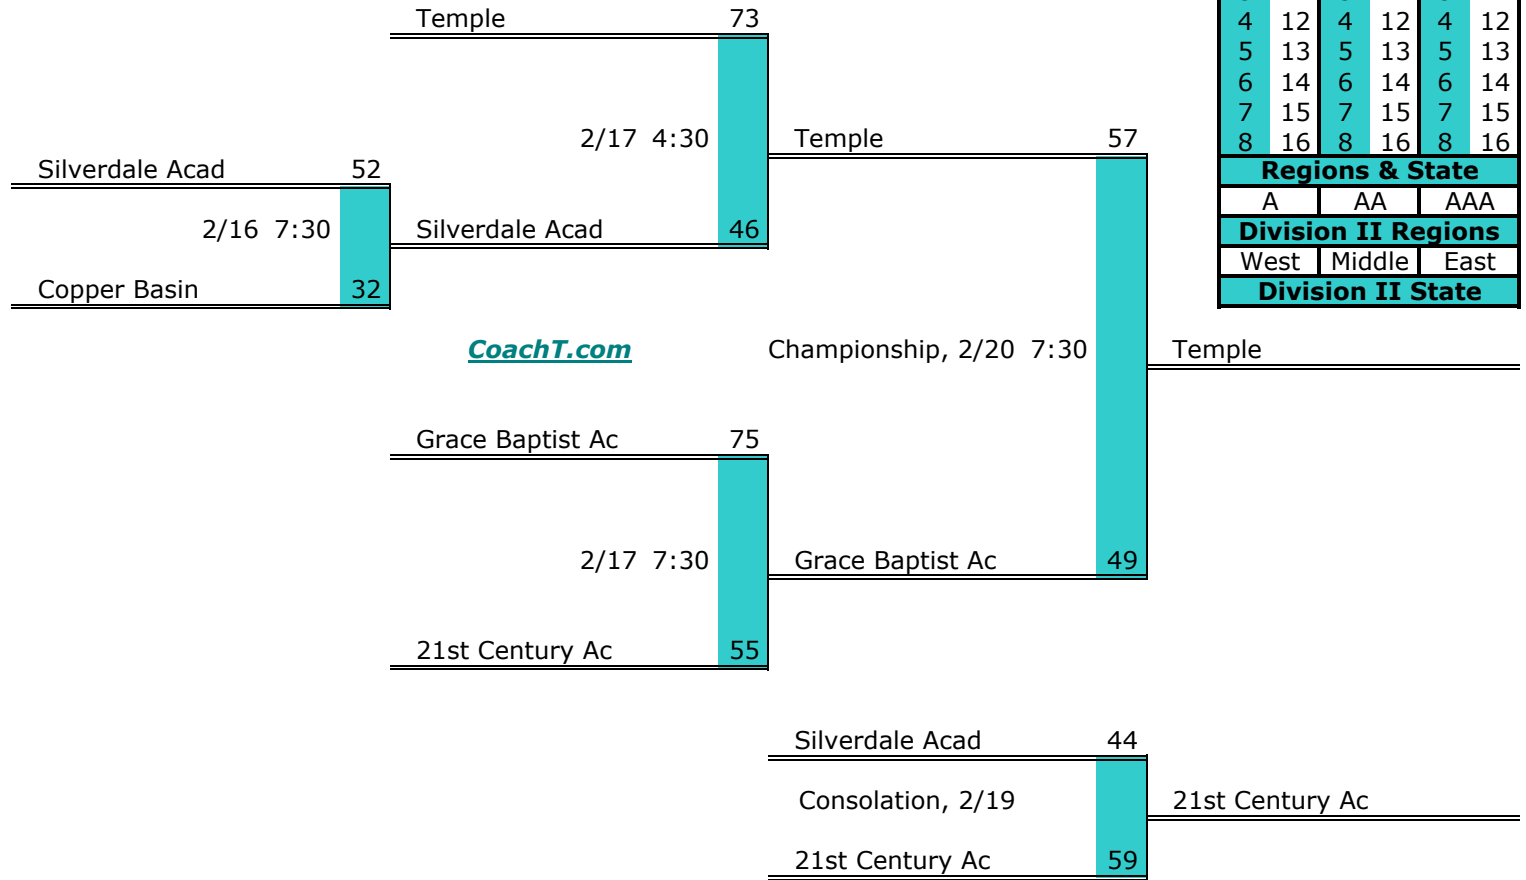

**District 4 A**

**Pre-Tourney Rank:**

1. Wartburg
2. Oliver Springs
3. Oneida
4. Coalfield
5. Sunbright
6. Oakdale

Districts					
A		AA		AAA	
1	9	1	9	1	9
2	10	2	10	2	10
3	11	3	11	3	11
4	12	4	12	4	12
5	13	5	13	5	13
6	14	6	14	6	14
7	15	7	15	7	15
8	16	8	16	8	16
Regions & State					
A		AA		AAA	
Division II Regions					
West		Middle		East	
Division II State					

**District 4 A Finish:**

1. Oliver Springs
2. Wartburg
3. Oneida
4. Coalfield

**District 5 A**

**Pre-Tourney Rank:**

1. Temple
2. Grace Baptist Ac
3. 21st Century Ac
4. Silverdale Acad
5. Copper Basin

Districts					
A		AA		AAA	
1	9	1	9	1	9
2	10	2	10	2	10
3	11	3	11	3	11
4	12	4	12	4	12
5	13	5	13	5	13
6	14	6	14	6	14
7	15	7	15	7	15
8	16	8	16	8	16
Regions & State					
A		AA		AAA	
Division II Regions					
West		Middle		East	
Division II State					