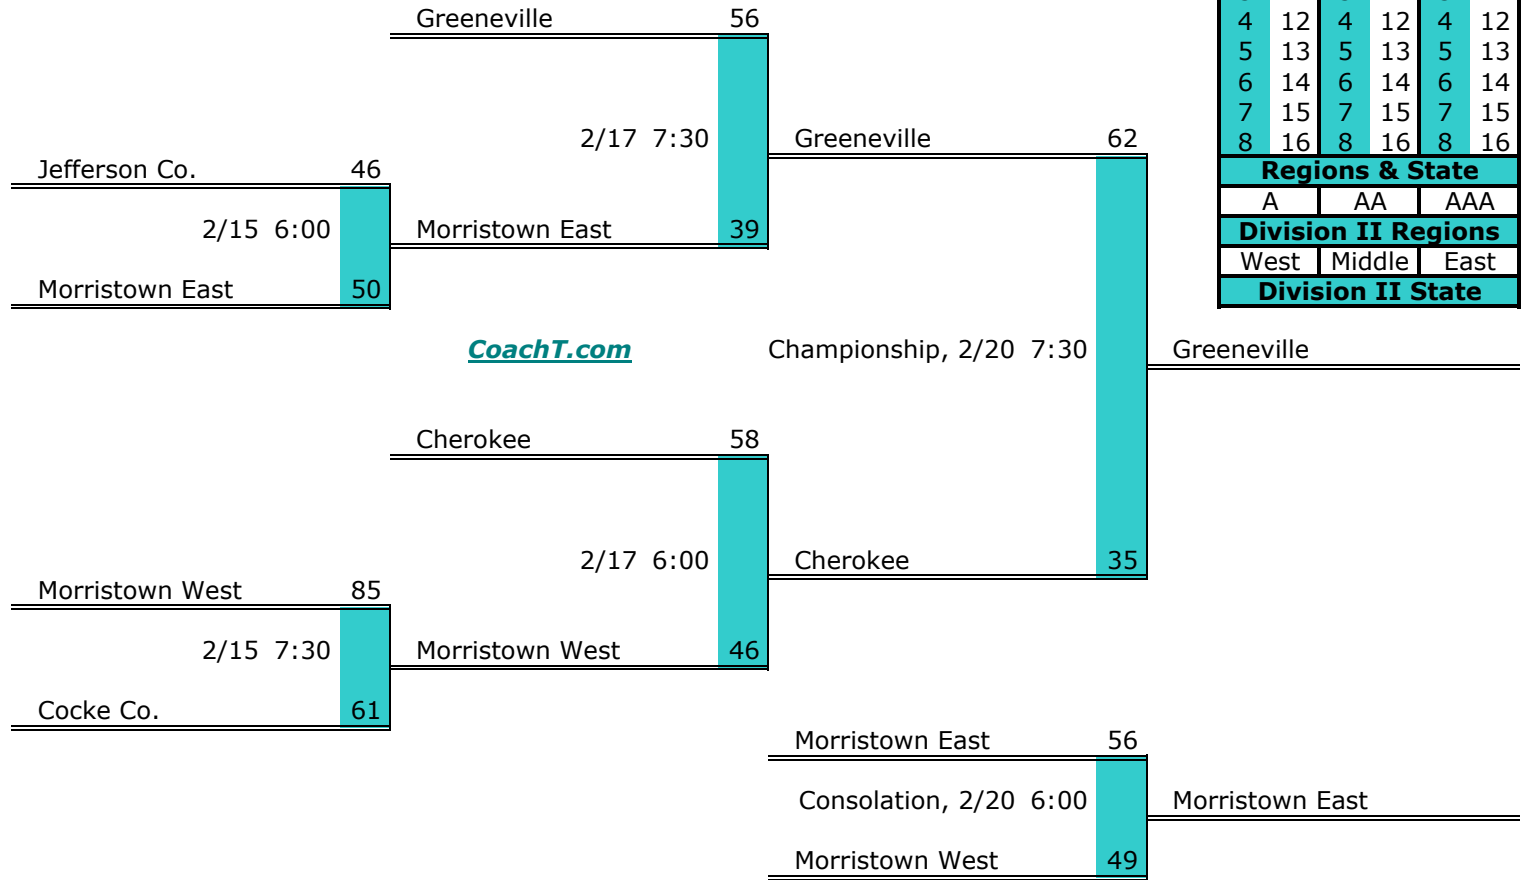

**District 16 AA Finish:**

1. Mitchell
2. Sheffield
3. Westwood
4. Hillcrest

**District 1 AAA**

**Pre-Tourney Rank:**

1. Dobyys Bennett
2. Science Hill
3. Tennessee
4. Sullivan Central
5. Volunteer
6. Sulllivan East
7. Daniel Boone
8. Sullivan South
9. David Crockett

**District 1 AAA Finish:**

1. Tennessee
2. Dobyys Bennett
3. Science Hill
4. Volunteer

**District 2 AAA**

**Pre-Tourney Rank:**

1. Greenville
2. Cherokee
3. Morristown West
4. Jefferson Co.
5. Morristown East
6. Coker Co.

**District 2 AAA Finish:**

1. Greenville
2. Cherokee
3. Morristown East
4. Morristown West

Districts					
A		AA		AAA	
1	9	1	9	1	9
2	10	2	10	2	10
3	11	3	11	3	11
4	12	4	12	4	12
5	13	5	13	5	13
6	14	6	14	6	14
7	15	7	15	7	15
8	16	8	16	8	16
Regions & State					
A		AA		AAA	
Division II Regions					
West		Middle		East	
Division II State					