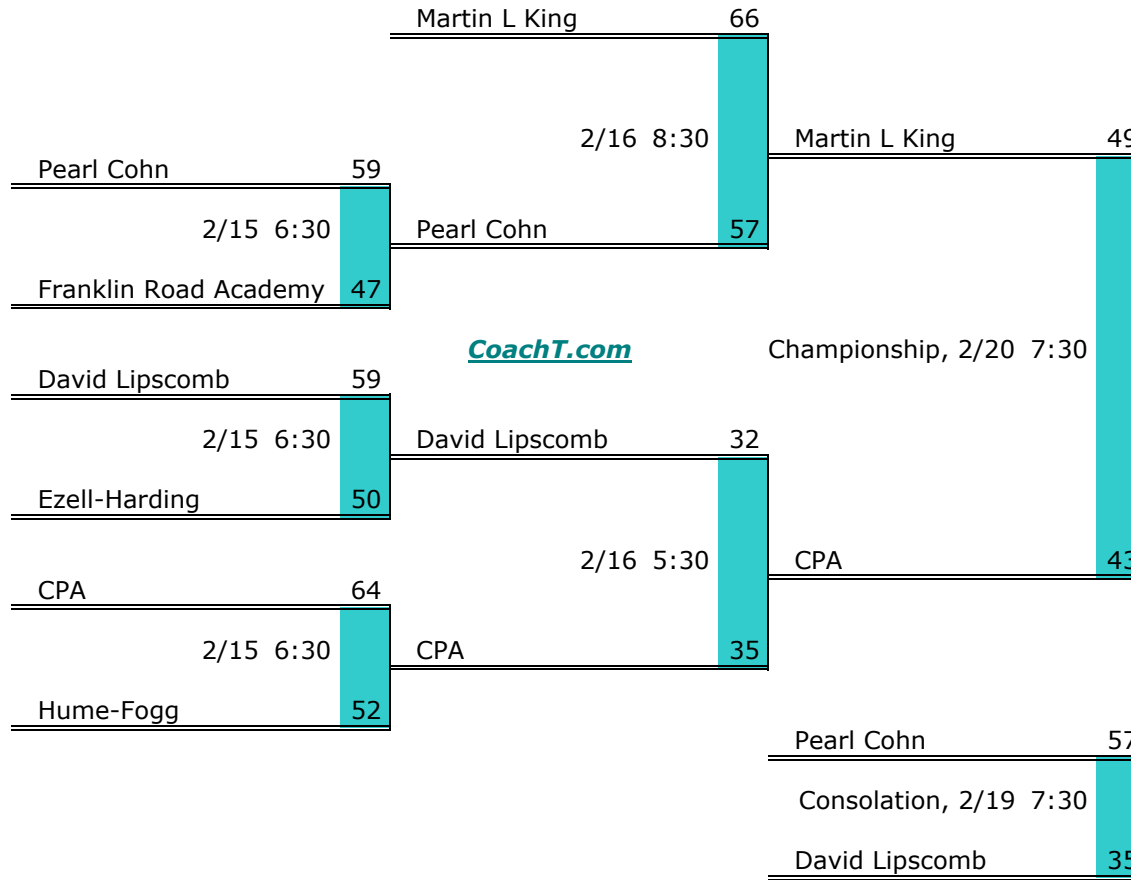

District 9 AA

Pre-Tourney Rank:

1. Martin L King
2. David Lipscomb
3. CPA
4. Pearl Cohn
5. Franklin Road Academy
6. Hume-Fogg
7. Ezell-Harding

District 9 AA Finish:

1. Martin L King
2. CPA
3. Pearl Cohn
4. David Lipscomb

Districts					
A		AA		AAA	
1	9	1	9	1	9
2	10	2	10	2	10
3	11	3	11	3	11
4	12	4	12	4	12
5	13	5	13	5	13
6	14	6	14	6	14
7	15	7	15	7	15
8	16	8	16	8	16
Regions & State					
A		AA		AAA	
Division II Regions					
West		Middle		East	
Division II State