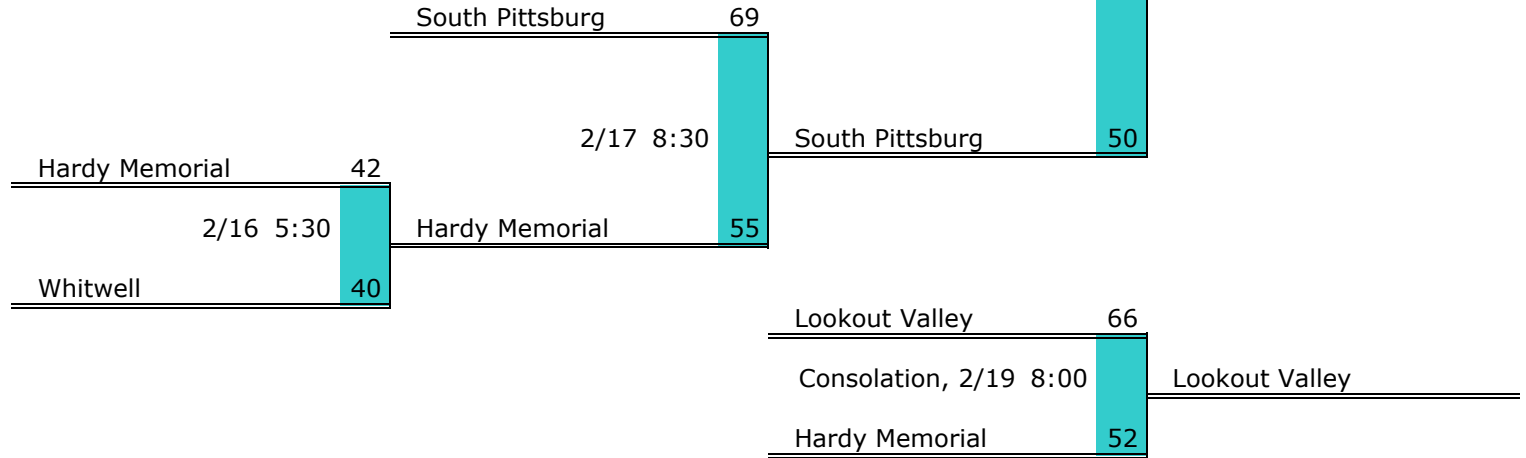

**District 6 A Finish:**

1. CSAS
2. South Pittsburg
3. Lookout Valley
4. Hardy Memorial

Districts					
A		AA		AAA	
1	9	1	9	1	9
2	10	2	10	2	10
3	11	3	11	3	11
4	12	4	12	4	12
5	13	5	13	5	13
6	14	6	14	6	14
7	15	7	15	7	15
8	16	8	16	8	16
Regions & State					
A		AA		AAA	
Division II Regions					
West		Middle		East	
Division II State					