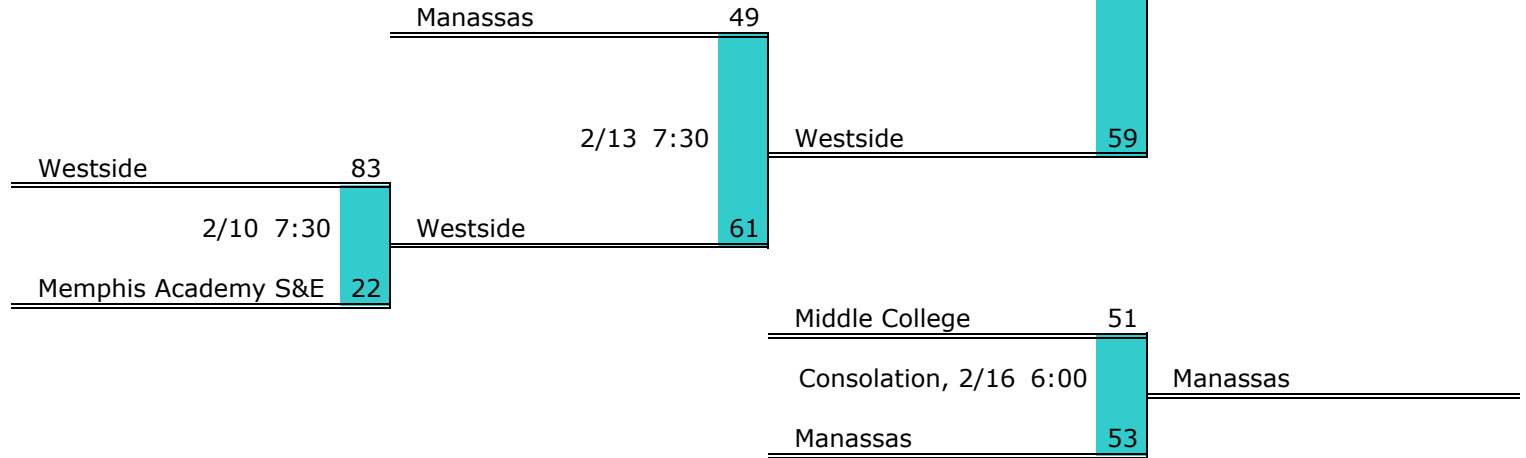

District 16 A Finish:

1. Westside
2. Middleton
3. Manassas
4. Middle College

Districts					
A		AA		AAA	
1	9	1	9	1	9
2	10	2	10	2	10
3	11	3	11	3	11
4	12	4	12	4	12
5	13	5	13	5	13
6	14	6	14	6	14
7	15	7	15	7	15
8	16	8	16	8	16
Regions & State					
A		AA		AAA	
Division II Regions					
West		Middle		East	
Division II State