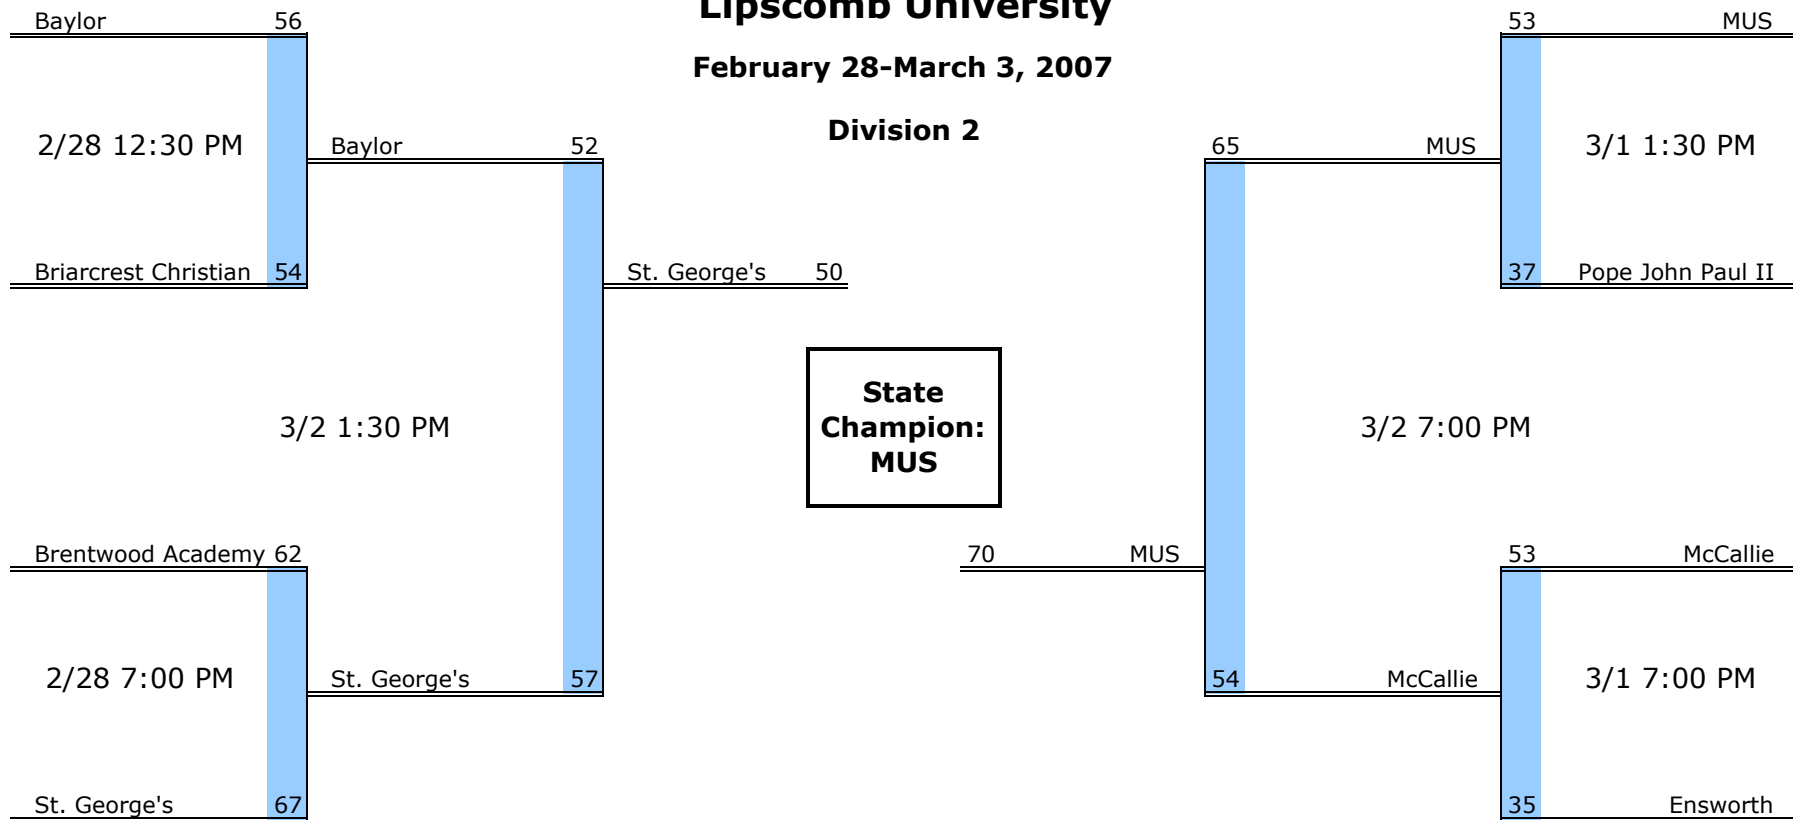

jim314.com

brackets--it's as simple as that

**State Tournament**

**Boys Basketball State Tournament**

**Lipscomb University**

**February 28-March 3, 2007**

**Division 2**

**State  
Champion:  
MUS**

D2 West Region	Region Quarterfinals	Region Semifinals	Region Finals
----------------	----------------------	-------------------	---------------

D2 Middle Region	Region Quarterfinals	Region Semifinals	Region Finals
------------------	----------------------	-------------------	---------------