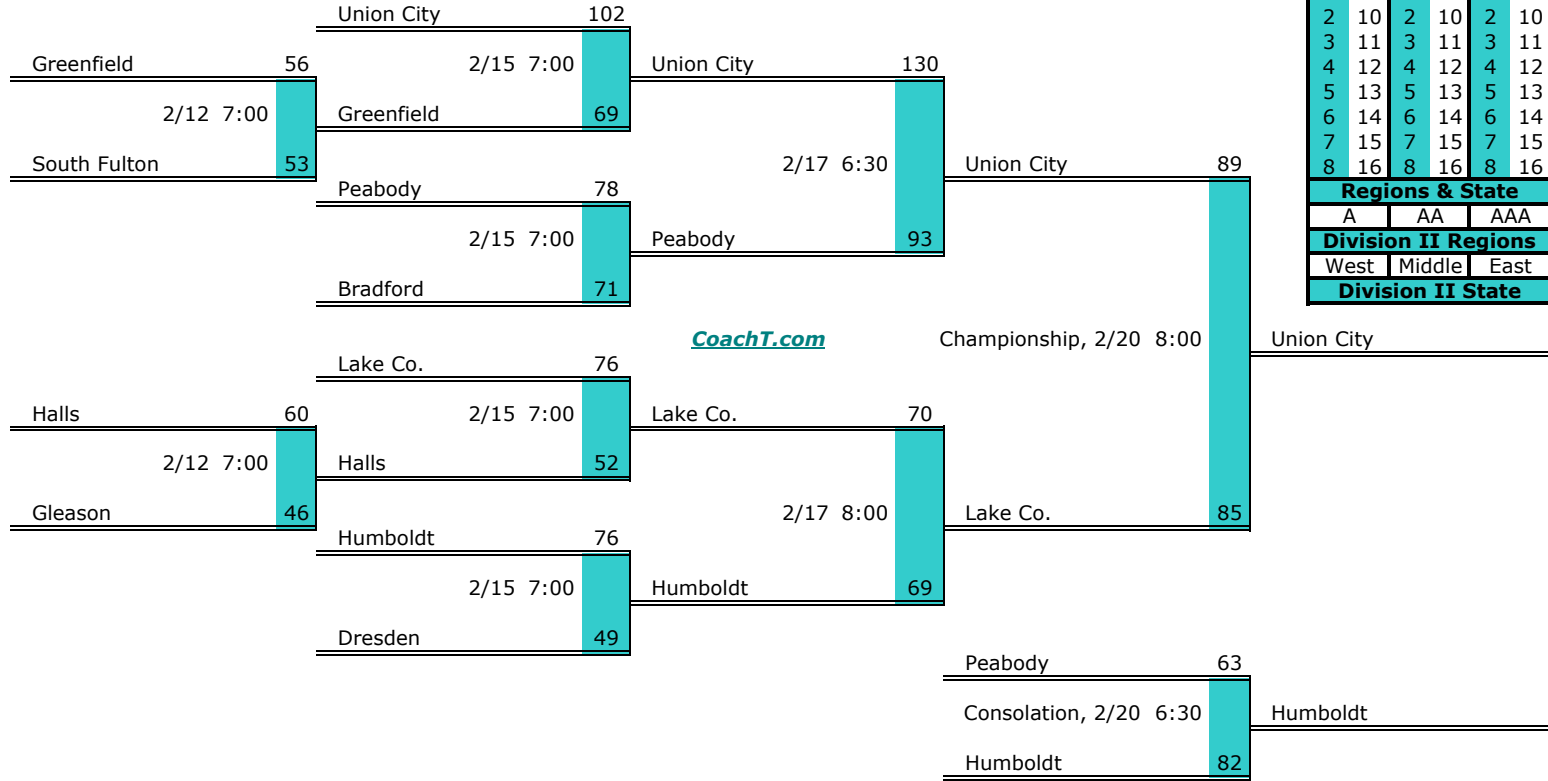

Districts					
A		AA		AAA	
1	9	1	9	1	9
2	10	2	10	2	10
3	11	3	11	3	11
4	12	4	12	4	12
5	13	5	13	5	13
6	14	6	14	6	14
7	15	7	15	7	15
8	16	8	16	8	16
Regions & State					
A		AA		AAA	
Division II Regions					
West		Middle		East	
Division II State					

**District 14 A**

**Pre-Tourney Rank:**

1. Union City
2. Lake Co.
3. Humboldt
4. Peabody
5. Bradford
6. Dresden
7. Halls
8. Greenfield
9. South Fulton
10. Gleason

**District 14 A Finish:**

1. Union City
2. Lake Co.
3. Humboldt
4. Peabody