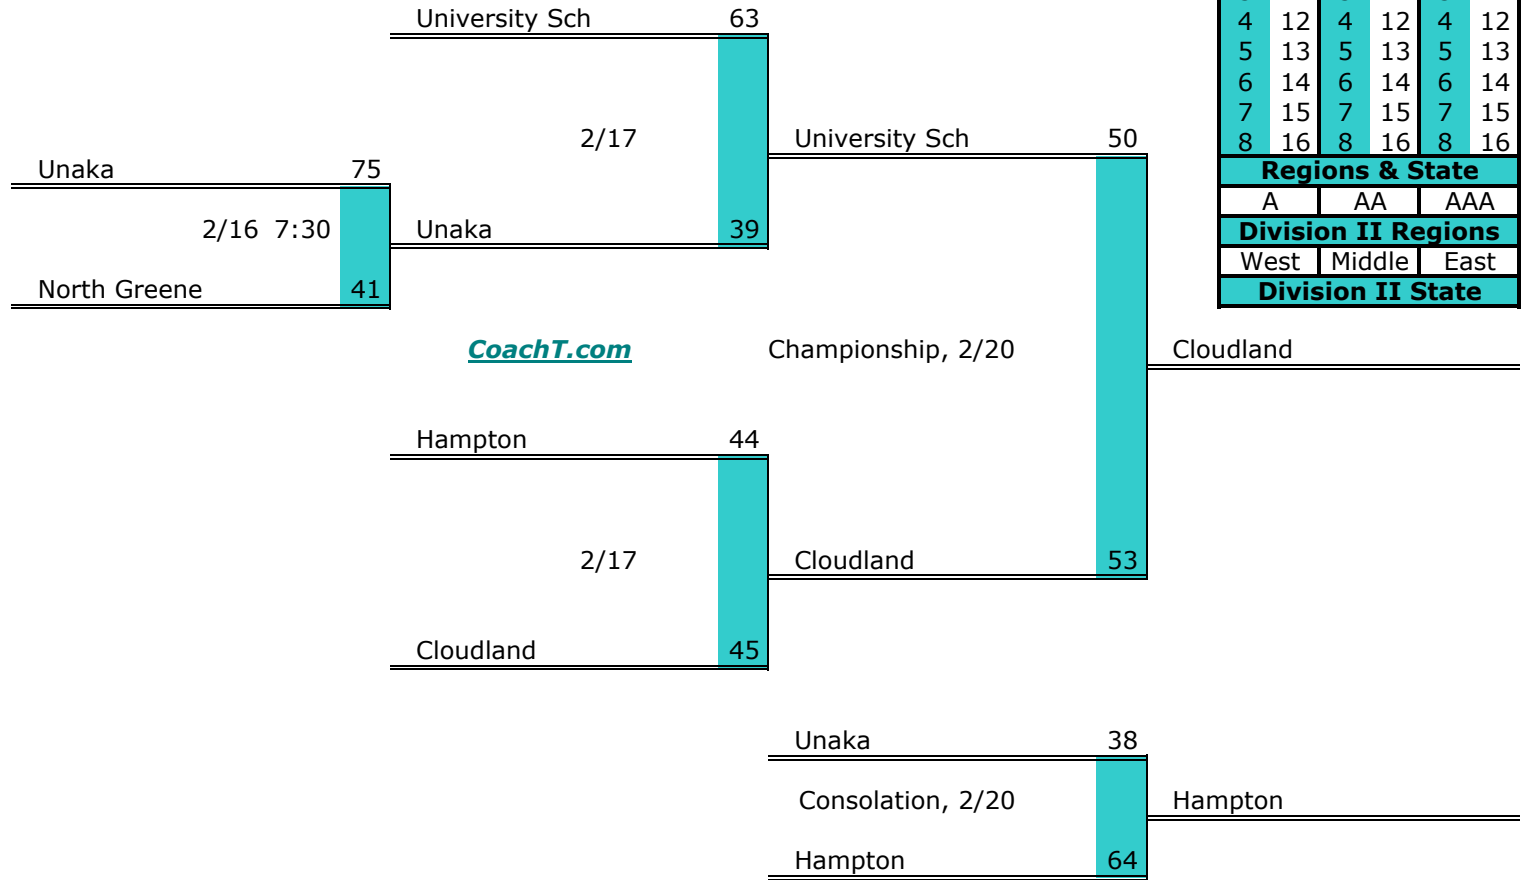

D2 East Region	Region Semifinals	Region Finals

1	McCallie	63			
			2/20 7:00		
4	King's Academy	26		McCallie	47
2	Baylor	58		Championship, 2/23 7:00	McCallie
			2/20 7:00		
3	Knoxville Webb	43		Baylor	44

District 1 A

Pre-Tourney Rank:

1. University Sch
2. Hampton
3. Cloudland
4. Unaka
5. North Greene