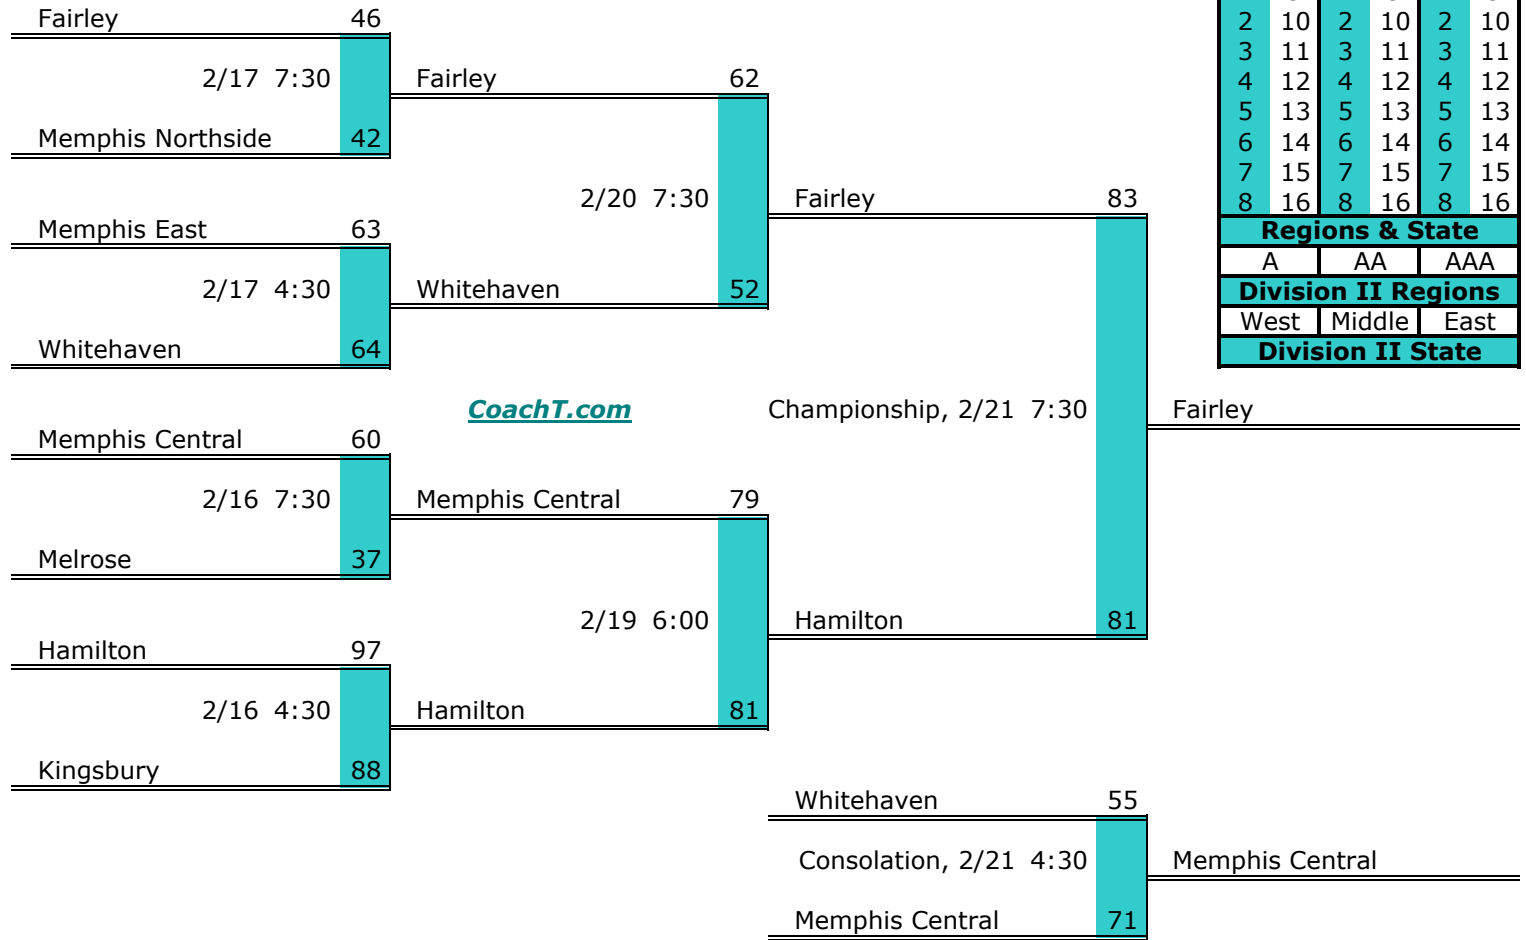

**District 16 AAA**

**Pre-Tourney Rank:**

1. Fairley
2. Memphis Central
3. Hamilton
4. Memphis East
5. Whitehaven
6. Kingsbury
7. Melrose
8. Memphis Northside

**District 16 AAA Finish:**

1. Fairley
2. Hamilton
3. Memphis Central
4. Whitehaven