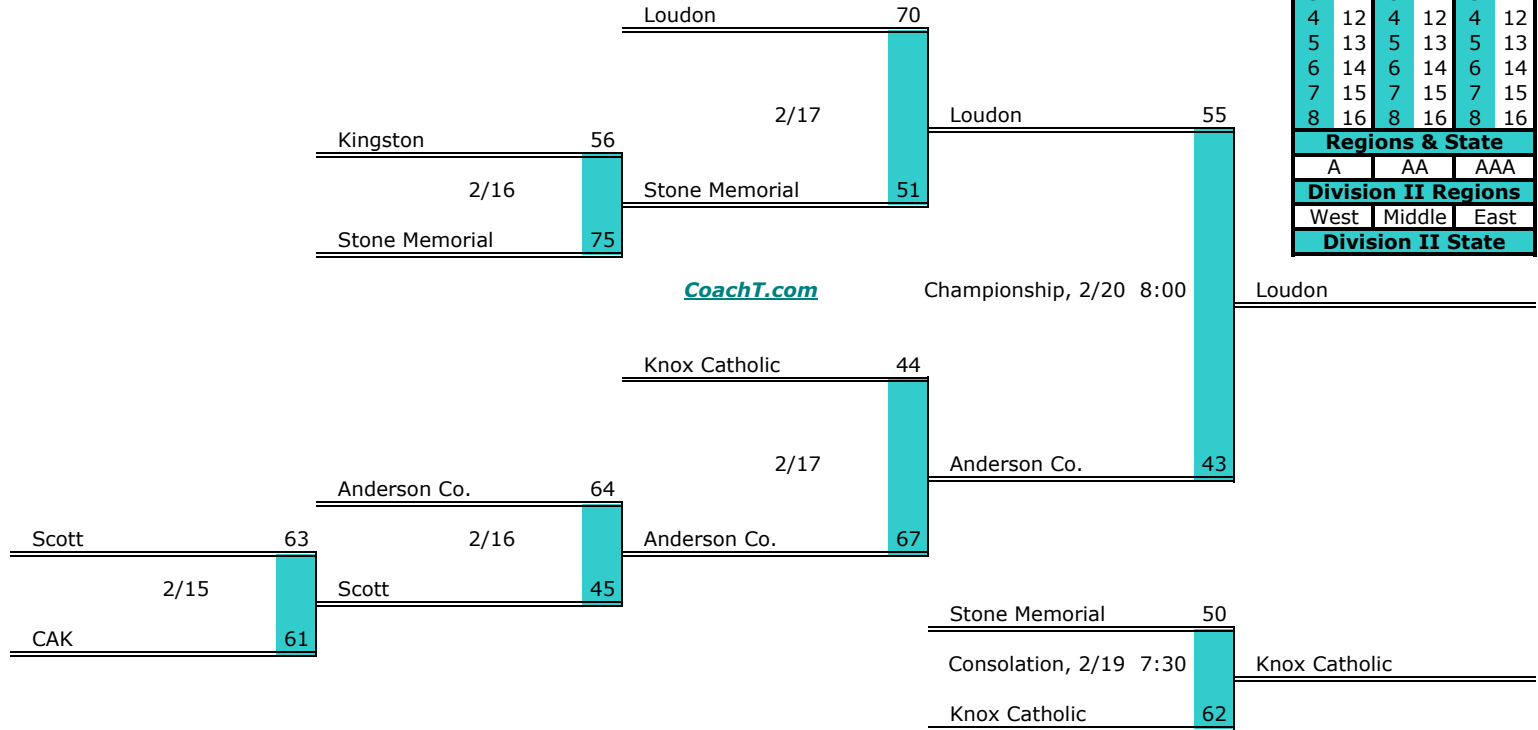

District 4 AA

Pre-Tourney Rank:

1. Loudon
2. Knox Catholic
3. Anderson Co.
4. Scott
5. Stone Memorial
6. Kingston
7. CAK

District 4 AA Finish:

1. Loudon
2. Anderson Co.
3. Knox Catholic
4. Stone Memorial

Districts					
A		AA		AAA	
1	9	1	9	1	9
2	10	2	10	2	10
3	11	3	11	3	11
4	12	4	12	4	12
5	13	5	13	5	13
6	14	6	14	6	14
7	15	7	15	7	15
8	16	8	16	8	16
Regions & State					
A		AA		AAA	
Division II Regions					
West		Middle		East	
Division II State