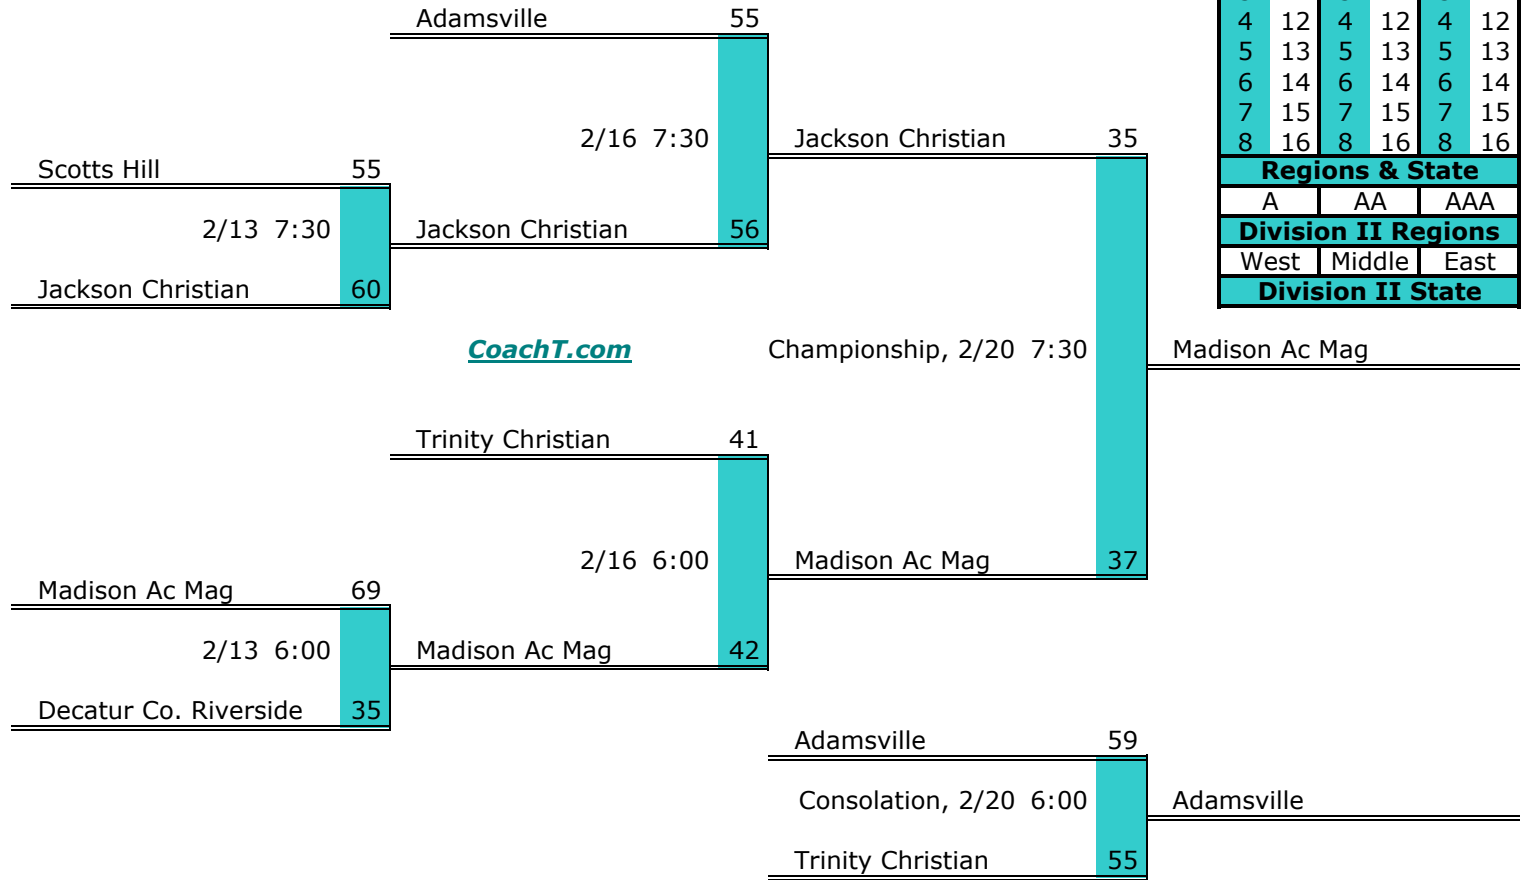

District 15 A

Pre-Tourney Rank:

1. Adamsville
2. Trinity Christian
3. Madison Ac Mag
4. Scotts Hill
5. Jackson Christian
6. Decatur Co. Riverside

Districts					
A		AA		AAA	
1	9	1	9	1	9
2	10	2	10	2	10
3	11	3	11	3	11
4	12	4	12	4	12
5	13	5	13	5	13
6	14	6	14	6	14
7	15	7	15	7	15
8	16	8	16	8	16
Regions & State					
A		AA		AAA	
Division II Regions					
West		Middle		East	
Division II State					

District 15 A Finish:

1. Madison Ac Mag
2. Jackson Christian
3. Adamsville
4. Trinity Christian