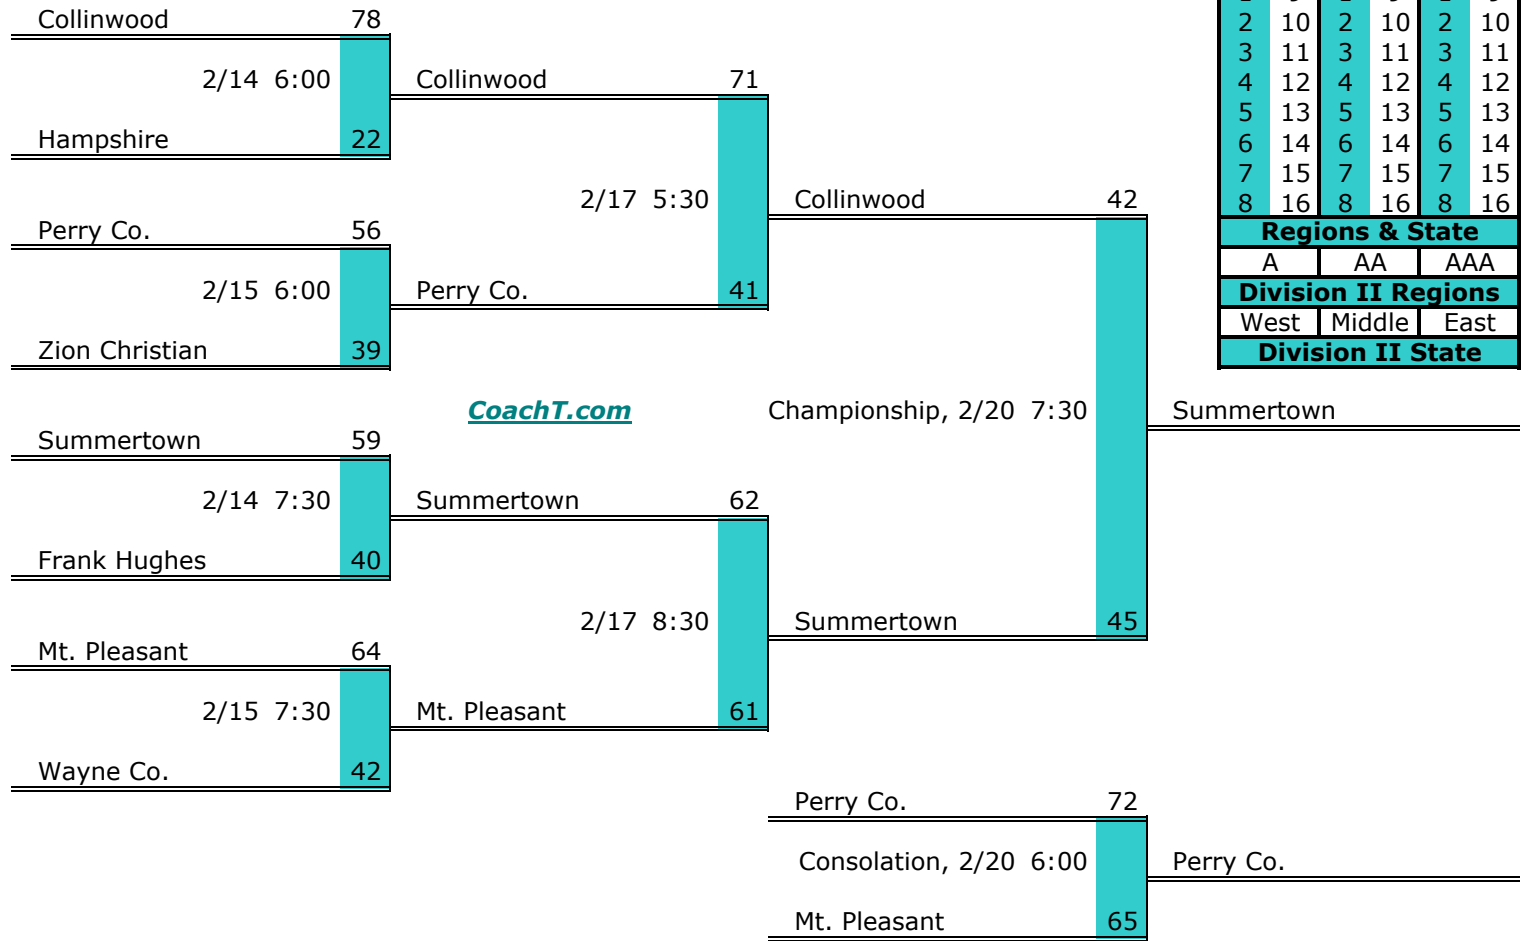

District 12 A

Pre-Tourney Rank:

1. Collinwood
2. Summertown
3. Mt. Pleasant
4. Perry Co.
5. Zion Christian
6. Wayne Co.
7. Frank Hughes
8. Hampshire

District 12 A Finish:

1. Summertown
2. Collinwood
3. Perry Co.
4. Mt. Pleasant

Districts					
A		AA		AAA	
1	9	1	9	1	9
2	10	2	10	2	10
3	11	3	11	3	11
4	12	4	12	4	12
5	13	5	13	5	13
6	14	6	14	6	14
7	15	7	15	7	15
8	16	8	16	8	16
Regions & State					
A		AA		AAA	
Division II Regions					
West		Middle		East	
Division II State