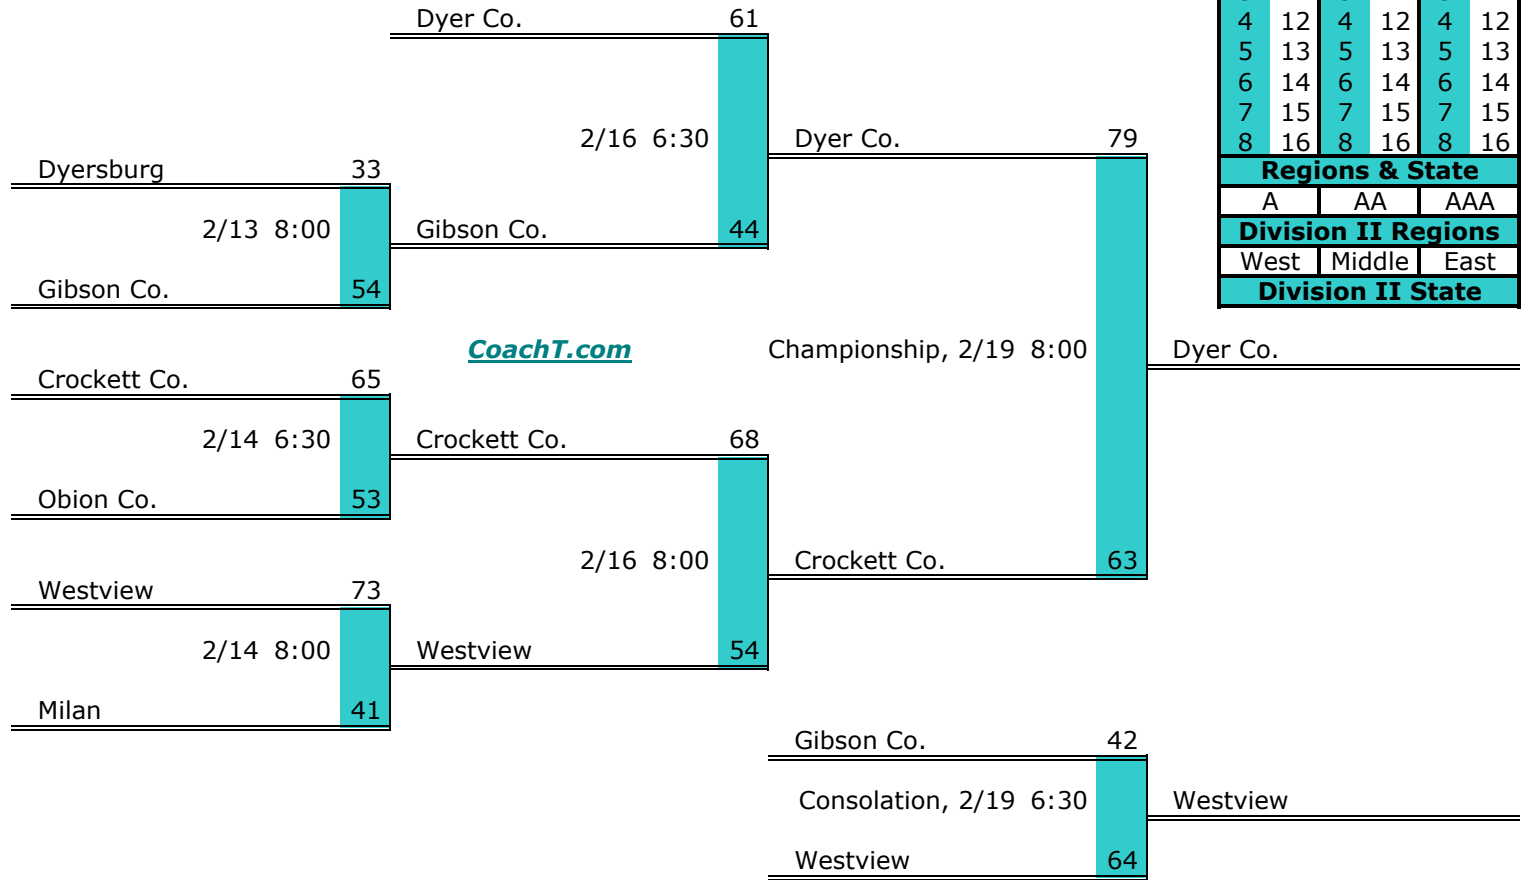

District 13 AA

Pre-Tourney Rank:

1. Dyer Co.
2. Crockett Co.
3. Westview
4. Dyersburg
5. Gibson Co.
6. Milan
7. Obion Co.

District 13 AA Finish:

1. Dyer Co.
2. Crockett Co.
3. Westview
4. Gibson Co.