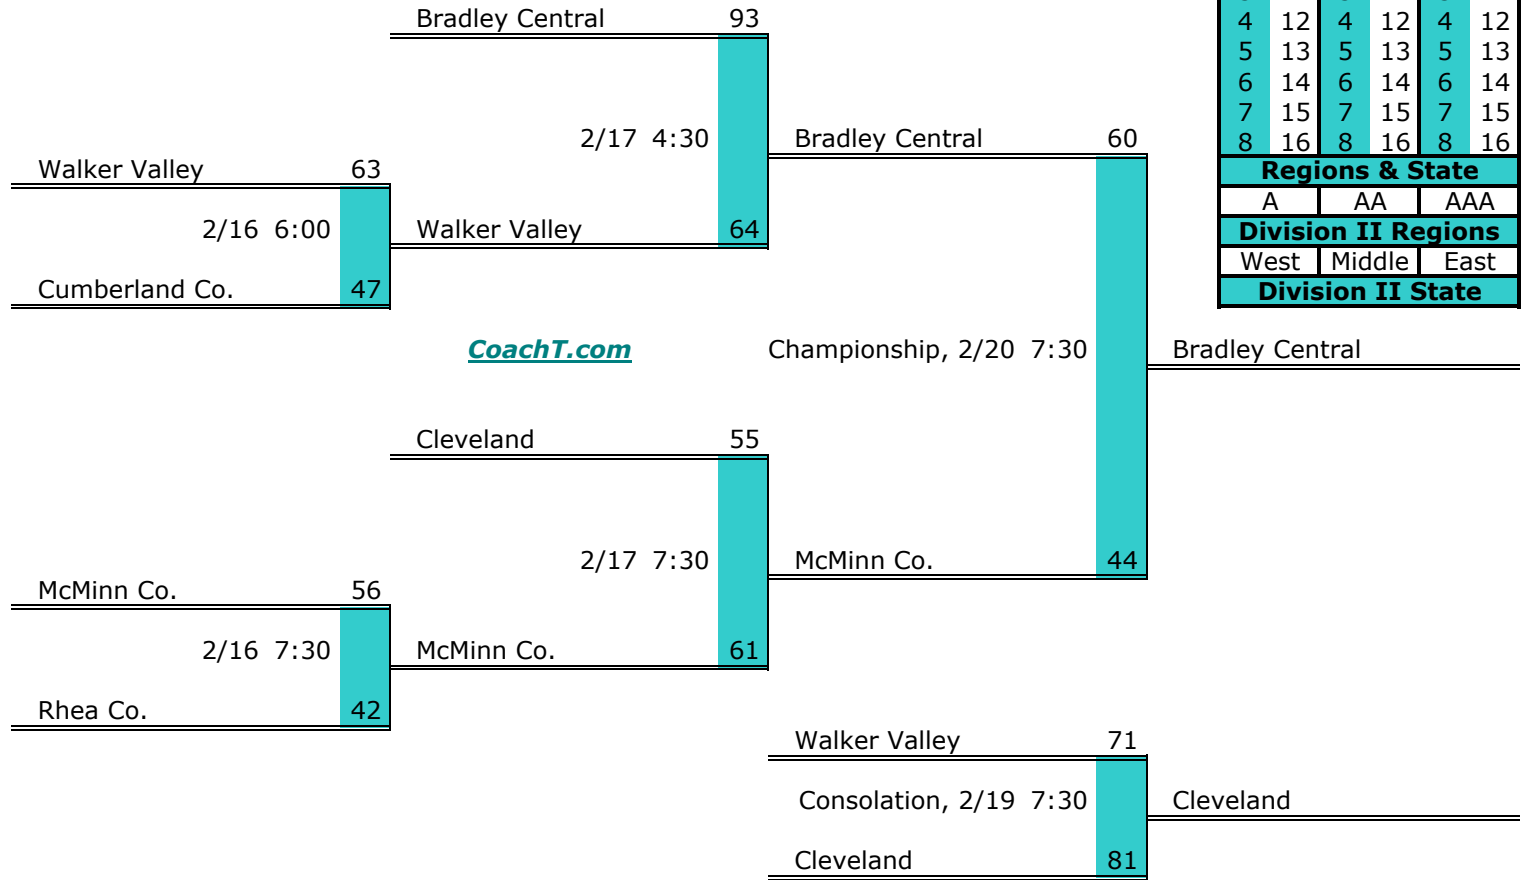

District 5 AAA

Pre-Tourney Rank:

1. Bradley Central
2. Cleveland
3. McMinn Co.
4. Walker Valley
5. Cumberland Co.
6. Rhea Co.

Districts					
A		AA		AAA	
1	9	1	9	1	9
2	10	2	10	2	10
3	11	3	11	3	11
4	12	4	12	4	12
5	13	5	13	5	13
6	14	6	14	6	14
7	15	7	15	7	15
8	16	8	16	8	16
Regions & State					
A		AA		AAA	
Division II Regions					
West		Middle		East	
Division II State					

District 5 AAA Finish:

1. Bradley Central
2. McMinn Co.
3. Cleveland
4. Walker Valley