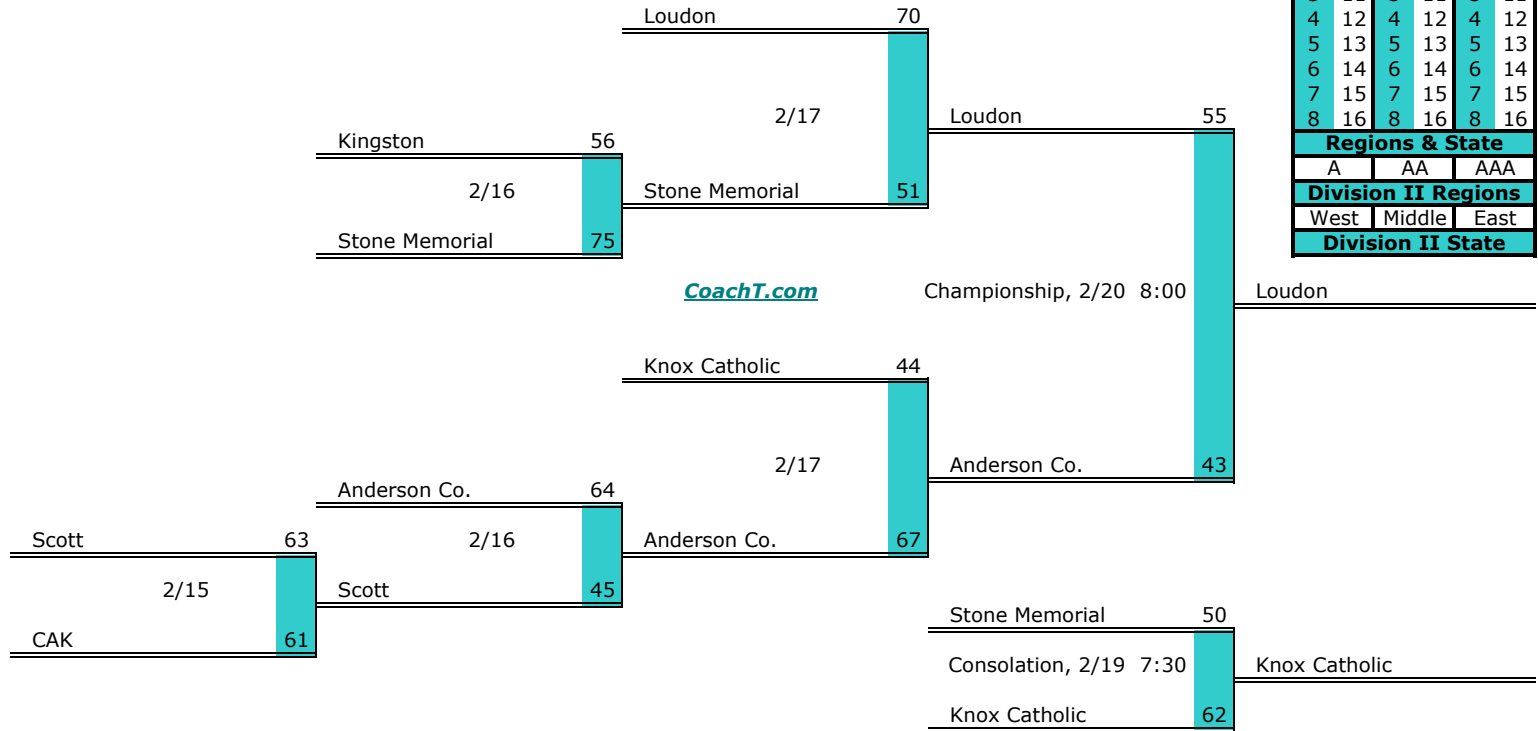

**District 2 AA**

**Pre-Tourney Rank:**

1. Pigeon Forge
2. Claiborne
3. Gatlinburg-Pittman
4. Cumberland Gap
5. Union Co.
6. Rutledge

**District 2 AA Finish:**

1. Rutledge
2. Cumberland Gap
3. Pigeon Forge
4. Claiborne

Districts					
A		AA		AAA	
1	9	1	9	1	9
2	10	2	10	2	10
3	11	3	11	3	11
4	12	4	12	4	12
5	13	5	13	5	13
6	14	6	14	6	14
7	15	7	15	7	15
8	16	8	16	8	16
Regions & State					
A		AA		AAA	
Division II Regions					
West		Middle		East	
Division II State					

**District 3 AA**

**Pre-Tourney Rank:**

1. Austin-East
2. Fulton
3. Alcoa
4. Seymour
5. Carter
6. Gibbs

Districts					
A		AA		AAA	
1	9	1	9	1	9
2	10	2	10	2	10
3	11	3	11	3	11
4	12	4	12	4	12
5	13	5	13	5	13
6	14	6	14	6	14
7	15	7	15	7	15
8	16	8	16	8	16
Regions & State					
A		AA		AAA	
Division II Regions					
West		Middle		East	
Division II State					

**District 3 AA Finish:**

1. Austin-East
2. Fulton
3. Alcoa
4. Seymour

**District 4 AA**

**Pre-Tourney Rank:**

1. Loudon
2. Knox Catholic
3. Anderson Co.
4. Scott
5. Stone Memorial
6. Kingston
7. CAK

Districts					
A		AA		AAA	
1	9	1	9	1	9
2	10	2	10	2	10
3	11	3	11	3	11
4	12	4	12	4	12
5	13	5	13	5	13
6	14	6	14	6	14
7	15	7	15	7	15
8	16	8	16	8	16
Regions & State					
A		AA		AAA	
Division II Regions					
West		Middle		East	
Division II State					