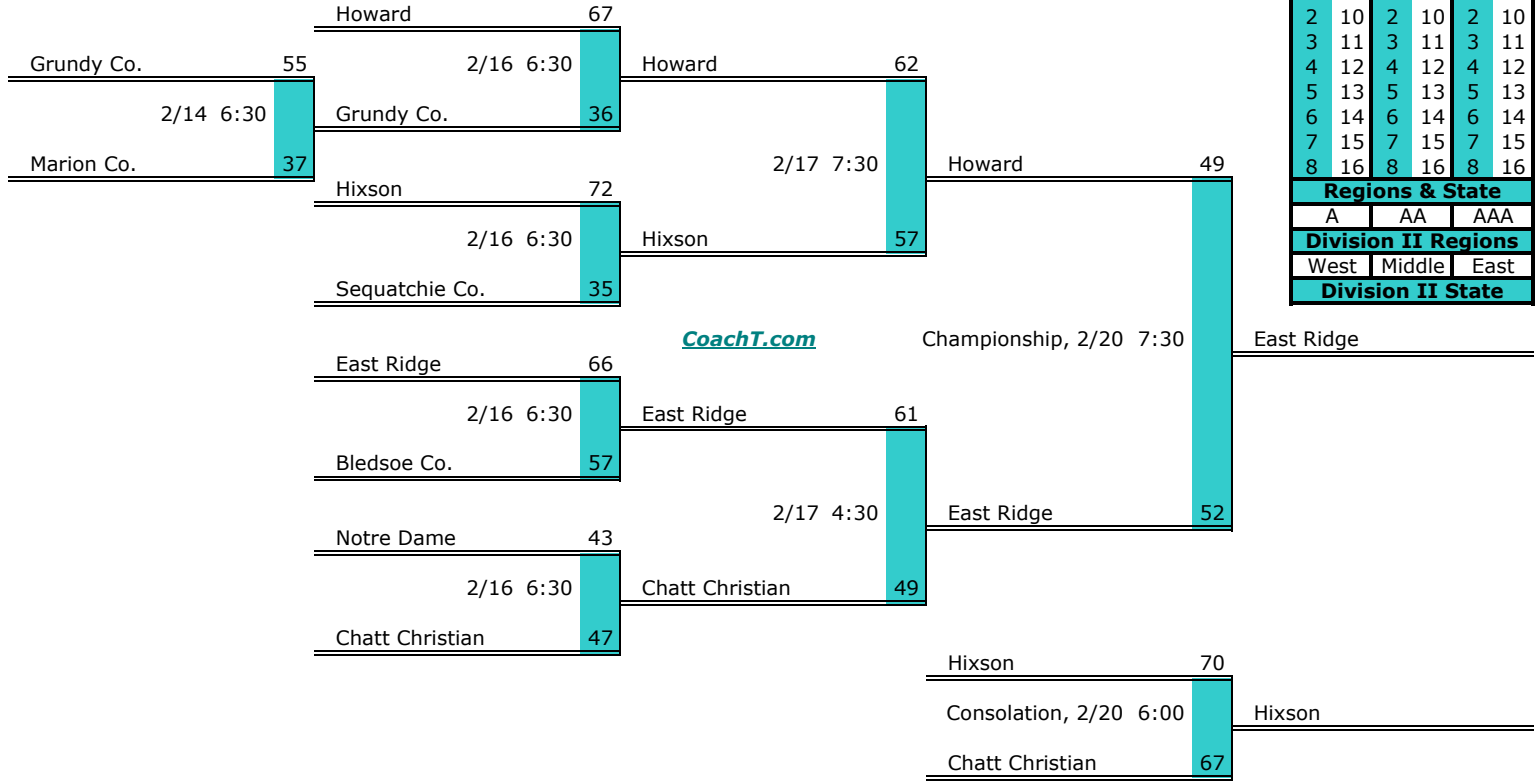

**District 6 AA**

**Pre-Tourney Rank:**

1. Howard
2. East Ridge
3. Notre Dame
4. Hixson
5. Sequatchie Co.
6. Chatt Christian
7. Bledsoe Co.
8. Grundy Co.
9. Marion Co.

**District 6 AA Finish:**

1. East Ridge
2. Howard
3. Hixson
4. Chatt Christian