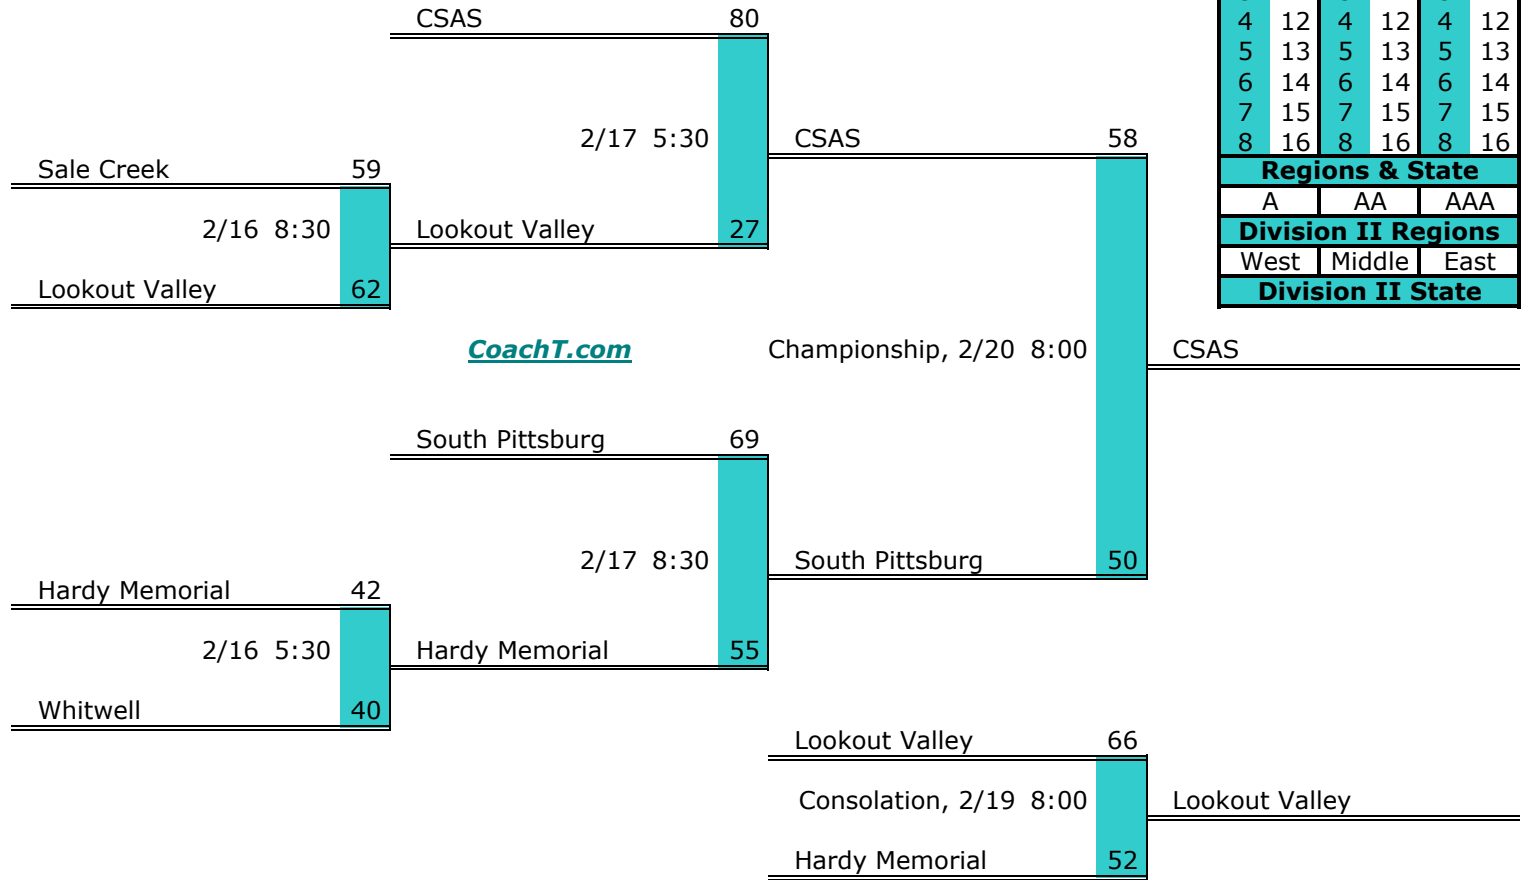

District 6 A

Pre-Tourney Rank:

1. CSAS
2. South Pittsburg
3. Hardy Memorial
4. Sale Creek
5. Lookout Valley
6. Whitwell

Districts					
A		AA		AAA	
1	9	1	9	1	9
2	10	2	10	2	10
3	11	3	11	3	11
4	12	4	12	4	12
5	13	5	13	5	13
6	14	6	14	6	14
7	15	7	15	7	15
8	16	8	16	8	16
Regions & State					
A		AA		AAA	
Division II Regions					
West		Middle		East	
Division II State					

District 6 A Finish:

1. CSAS
2. South Pittsburg
3. Lookout Valley
4. Hardy Memorial