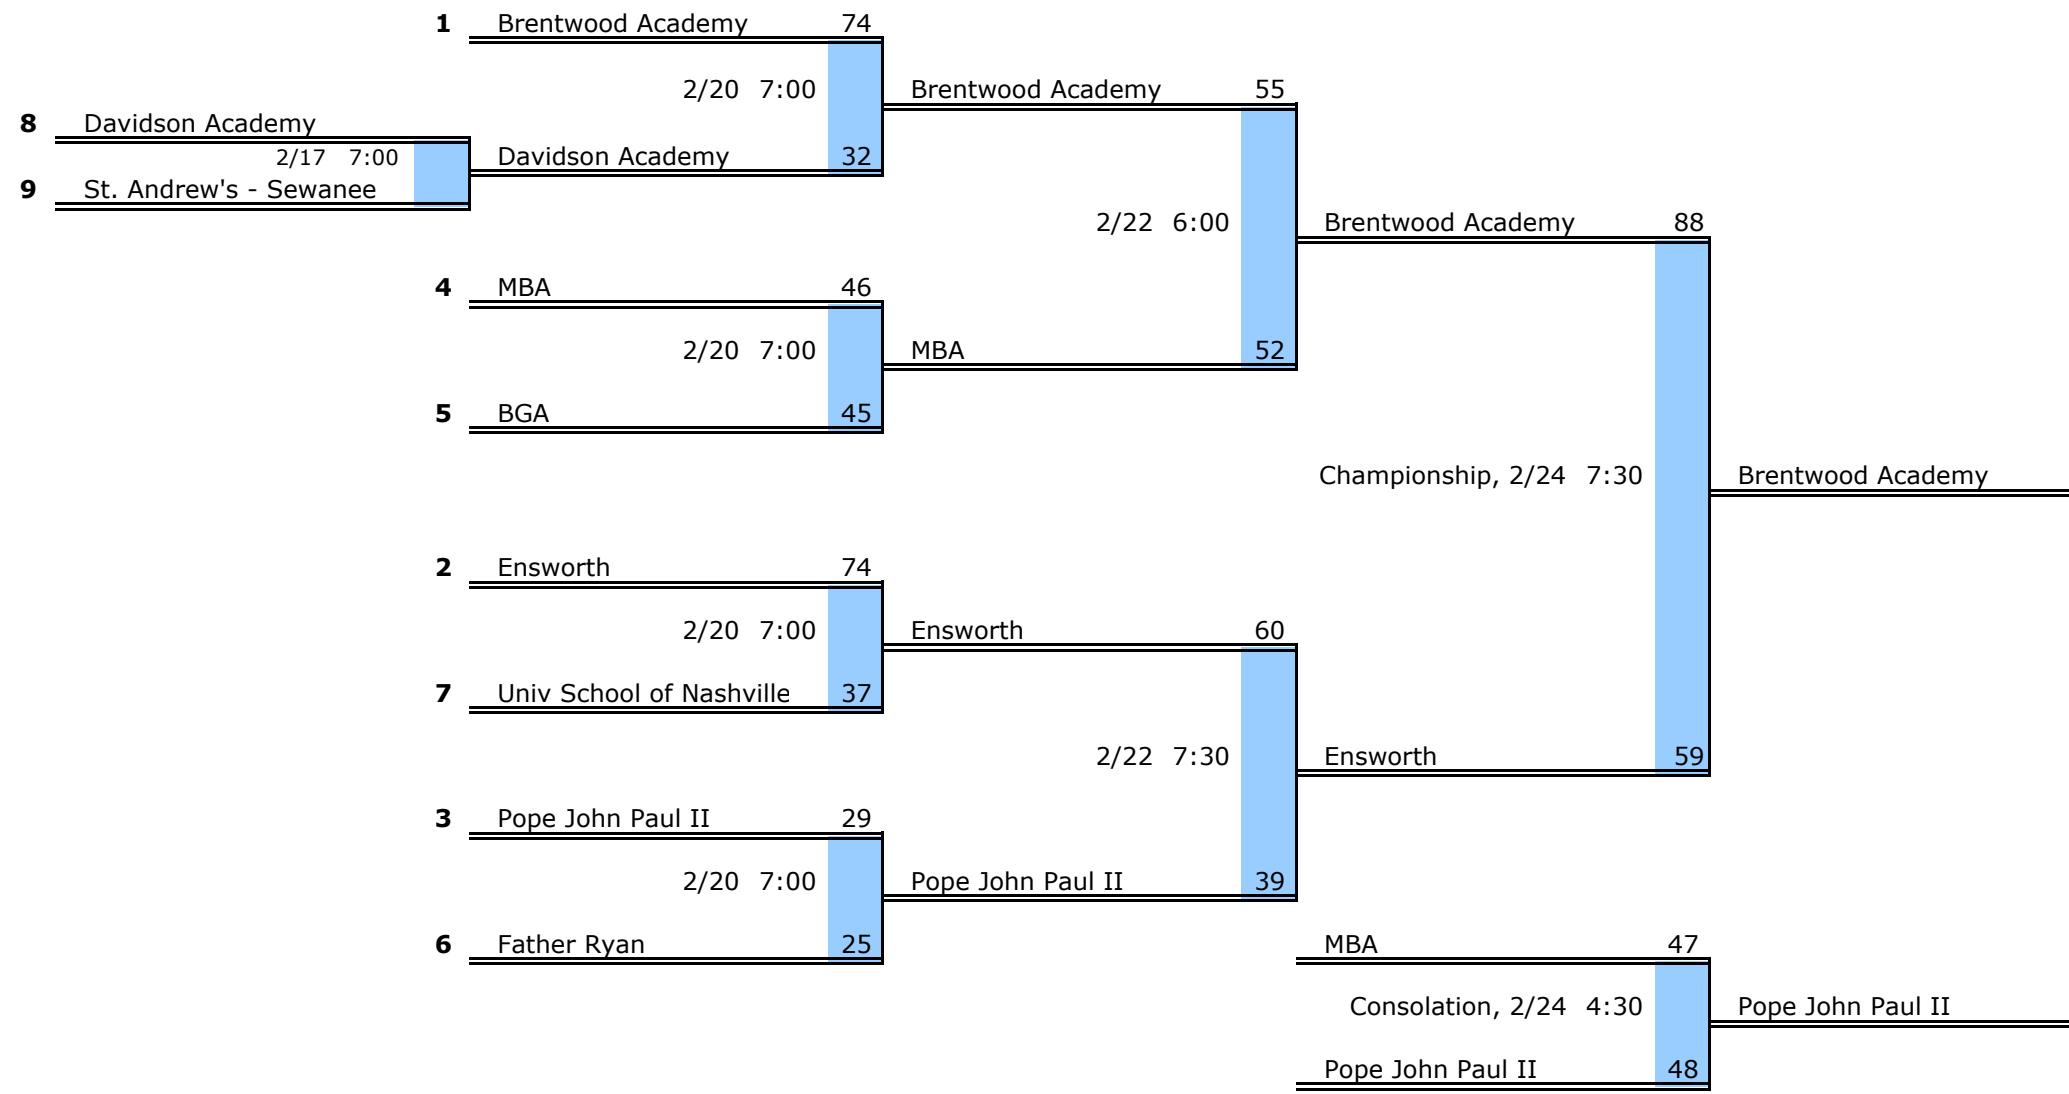

**State Tournament**

**Boys Basketball State Tournament**

**Lipscomb University**

**February 28-March 3, 2007**

**Division 2**

**State  
Champion:  
MUS**

D2 West Region	Region Quarterfinals	Region Semifinals	Region Finals
----------------	----------------------	-------------------	---------------

D2 Middle Region	Region Quarterfinals	Region Semifinals	Region Finals
------------------	----------------------	-------------------	---------------

D2 East Region	Region Semifinals	Region Finals
----------------	-------------------	---------------