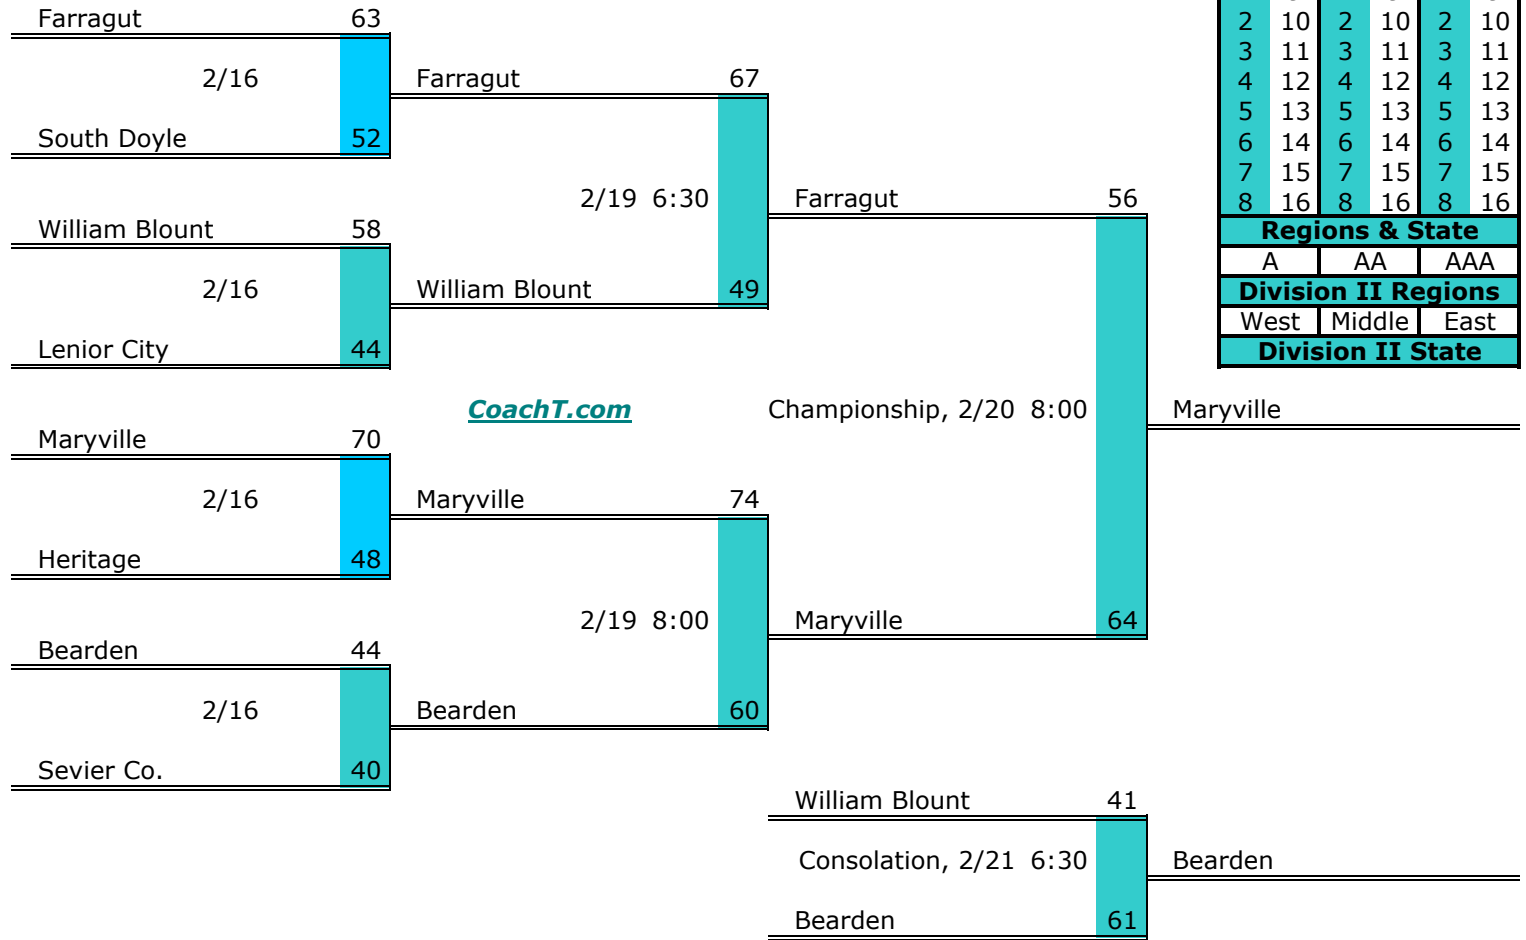

**District 4 AAA**

**Pre-Tourney Rank:**

1. Farragut
2. Maryville
3. Bearden
4. William Blount
5. Lenior City
6. Sevier Co.
7. Heritage
8. South Doyle

**District 4 AAA Finish:**

1. Maryville
2. Farragut
3. Bearden
4. William Blount