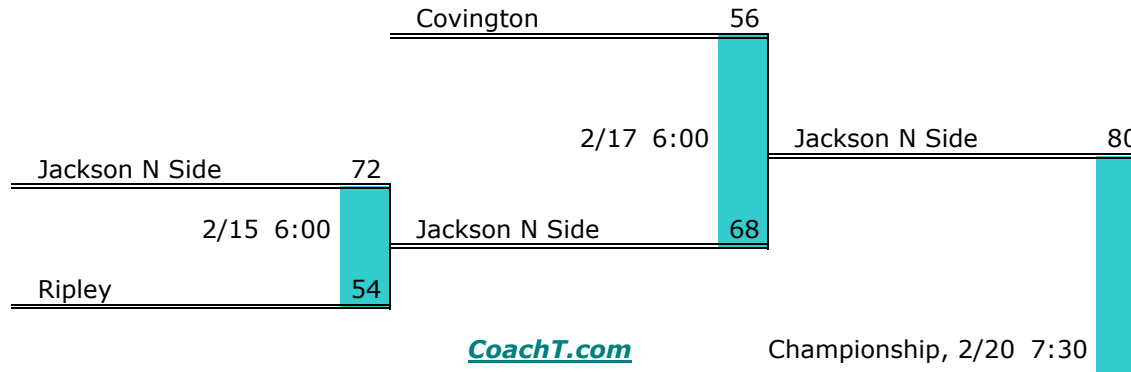

**District 13 AA Finish:**

1. Dyer Co.
2. Crockett Co.
3. Westview
4. Gibson Co.

**District 14 AA**

**Pre-Tourney Rank:**

1. Covington
2. Fayette Ware
3. Haywood
4. Jackson N Side
5. Ripley
6. Univ School of Jackson

**District 14 AA Finish:**

1. Fayette Ware
2. Jackson N Side
3. Haywood
4. Covington

Districts					
A		AA		AAA	
1	9	1	9	1	9
2	10	2	10	2	10
3	11	3	11	3	11
4	12	4	12	4	12
5	13	5	13	5	13
6	14	6	14	6	14
7	15	7	15	7	15
8	16	8	16	8	16
Regions & State					
A		AA		AAA	
Division II Regions					
West		Middle		East	
Division II State					