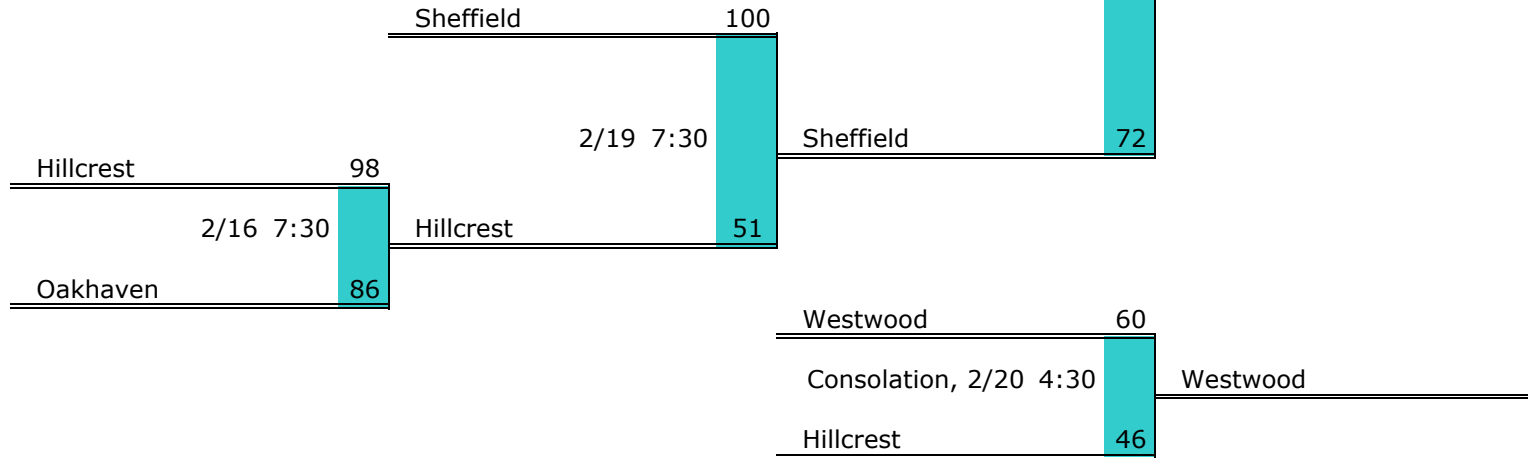

**District 15 AA**

**Pre-Tourney Rank:**

1. BT Washington
2. Treadwell
3. G. W. Carver
4. Trezevant
5. Frayser

Districts					
A		AA		AAA	
1	9	1	9	1	9
2	10	2	10	2	10
3	11	3	11	3	11
4	12	4	12	4	12
5	13	5	13	5	13
6	14	6	14	6	14
7	15	7	15	7	15
8	16	8	16	8	16
Regions & State					
A		AA		AAA	
Division II Regions					
West		Middle		East	
Division II State					

**District 15 AA Finish:**

1. BT Washington
2. G. W. Carver
3. Trezevant
4. Treadwell

**District 16 AA**

**Pre-Tourney Rank:**

1. Mitchell
2. Sheffield
3. Hillcrest
4. Westwood
5. Memphis South Side
6. Oakhaven

**District 16 AA Finish:**

1. Mitchell
2. Sheffield
3. Westwood
4. Hillcrest

Districts					
A		AA		AAA	
1	9	1	9	1	9
2	10	2	10	2	10
3	11	3	11	3	11
4	12	4	12	4	12
5	13	5	13	5	13
6	14	6	14	6	14
7	15	7	15	7	15
8	16	8	16	8	16
Regions & State					
A		AA		AAA	
Division II Regions					
West		Middle		East	
Division II State					