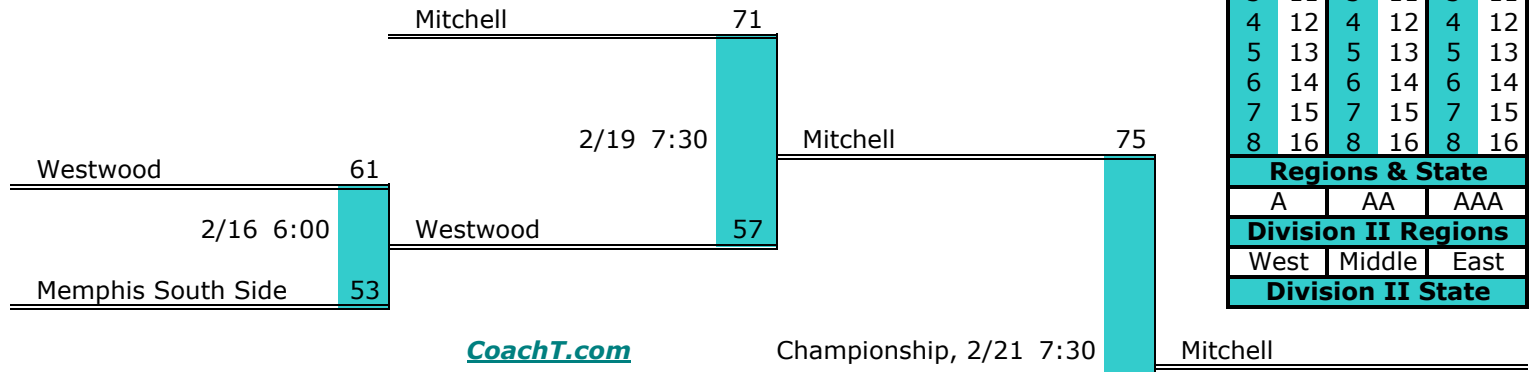

**District 15 AA**

**Pre-Tourney Rank:**

1. BT Washington
2. Treadwell
3. G. W. Carver
4. Trezevant
5. Frayser

Districts					
A		AA		AAA	
1	9	1	9	1	9
2	10	2	10	2	10
3	11	3	11	3	11
4	12	4	12	4	12
5	13	5	13	5	13
6	14	6	14	6	14
7	15	7	15	7	15
8	16	8	16	8	16
Regions & State					
A		AA		AAA	
Division II Regions					
West		Middle		East	
Division II State					

**District 15 AA Finish:**

1. BT Washington
2. G. W. Carver
3. Trezevant
4. Treadwell

**District 16 AA**

**Pre-Tourney Rank:**

1. Mitchell
2. Sheffield
3. Hillcrest
4. Westwood
5. Memphis South Side
6. Oakhaven

**District 16 AA Finish:**

1. Mitchell
2. Sheffield
3. Westwood
4. Hillcrest

Districts					
A		AA		AAA	
1	9	1	9	1	9
2	10	2	10	2	10
3	11	3	11	3	11
4	12	4	12	4	12
5	13	5	13	5	13
6	14	6	14	6	14
7	15	7	15	7	15
8	16	8	16	8	16
Regions & State					
A		AA		AAA	
Division II Regions					
West		Middle		East	
Division II State					