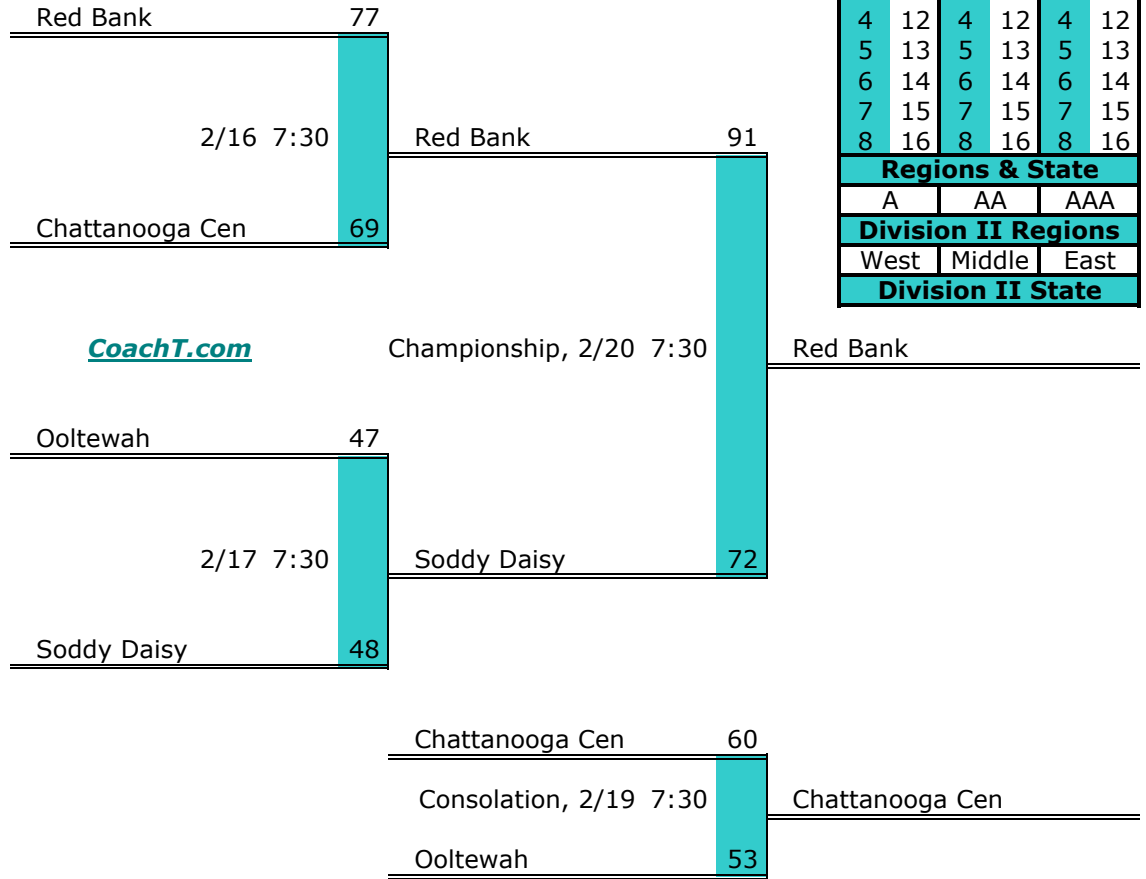

District 6 AAA

Pre-Tourney Rank:

1. Red Bank
2. Ooltewah
3. Soddy Daisy
4. Chattanooga Cen

District 6 AAA Finish:

1. Red Bank
2. Soddy Daisy
3. Chattanooga Cen
4. Ooltewah

Districts					
A		AA		AAA	
1	9	1	9	1	9
2	10	2	10	2	10
3	11	3	11	3	11
4	12	4	12	4	12
5	13	5	13	5	13
6	14	6	14	6	14
7	15	7	15	7	15
8	16	8	16	8	16
Regions & State					
A		AA		AAA	
Division II Regions					
West		Middle		East	
Division II State