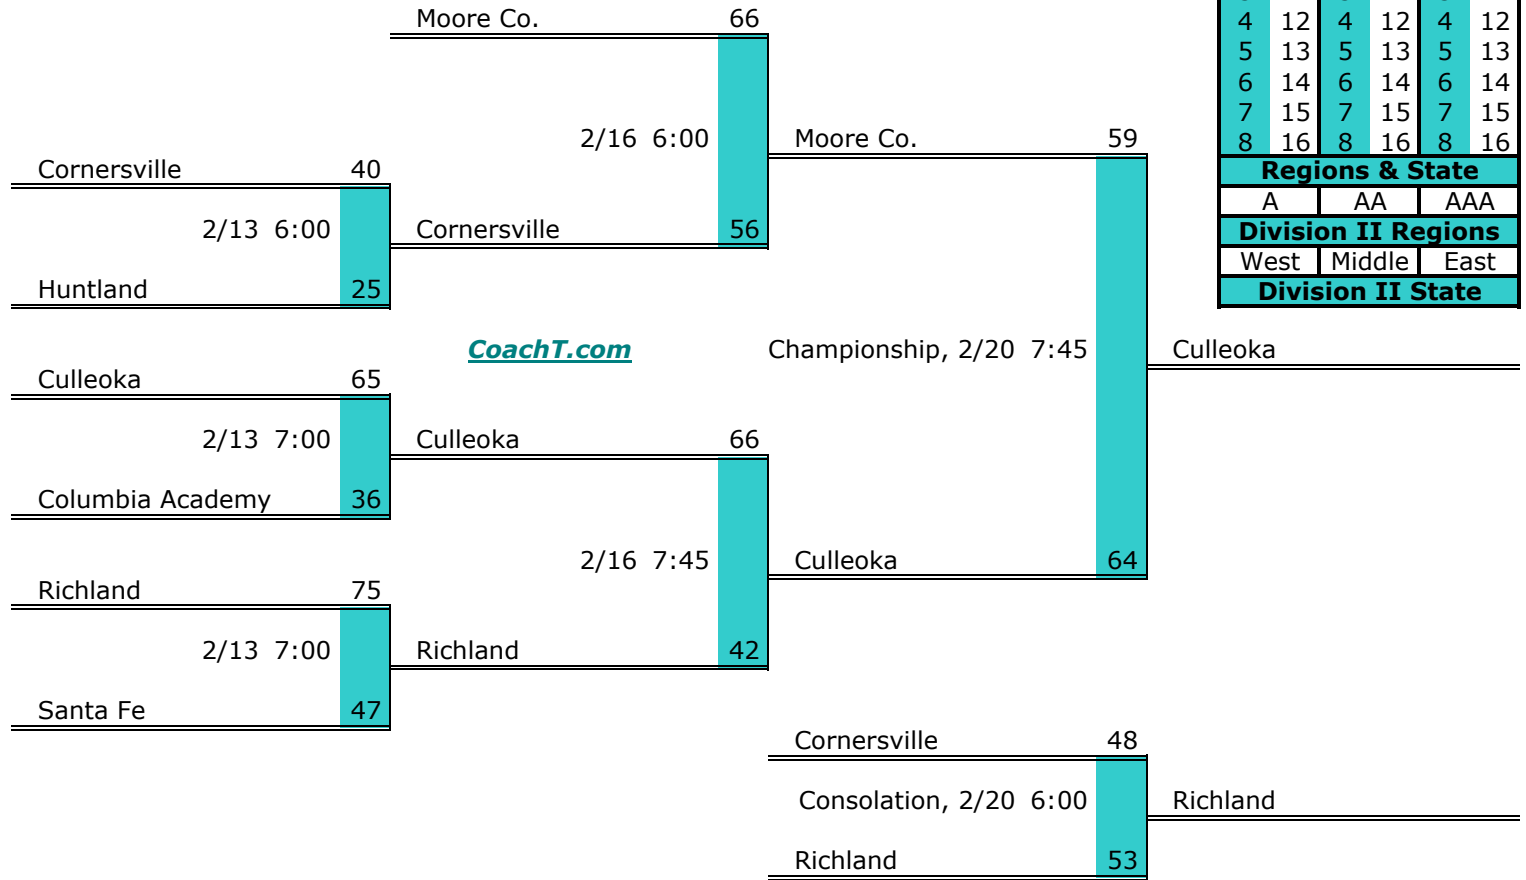

Districts					
A		AA		AAA	
1	9	1	9	1	9
2	10	2	10	2	10
3	11	3	11	3	11
4	12	4	12	4	12
5	13	5	13	5	13
6	14	6	14	6	14
7	15	7	15	7	15
8	16	8	16	8	16
Regions & State					
A		AA		AAA	
Division II Regions					
West		Middle		East	
Division II State					

**District 11 A**

**Pre-Tourney Rank:**

1. Moore Co.
2. Culleoka
3. Richland
4. Cornersville
5. Huntland
6. Santa Fe
7. Columbia Academy

**District 11 A Finish:**

1. Culleoka
2. Moore Co.
3. Richland
4. Cornersville