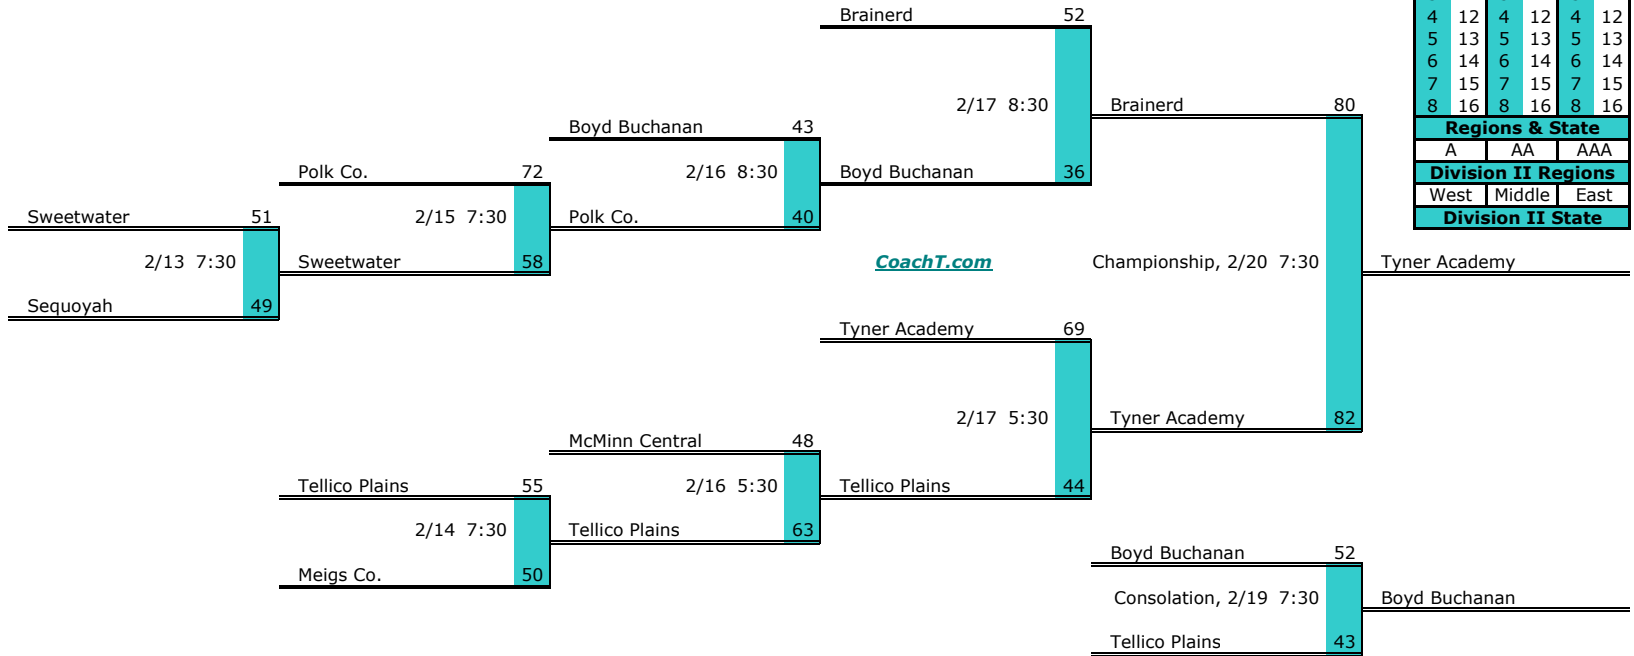

Districts					
A		AA		AAA	
1	9	1	9	1	9
2	10	2	10	2	10
3	11	3	11	3	11
4	12	4	12	4	12
5	13	5	13	5	13
6	14	6	14	6	14
7	15	7	15	7	15
8	16	8	16	8	16
Regions & State					
A		AA		AAA	
Division II Regions					
West		Middle		East	
Division II State					

**District 5 AA**

**Pre-Tourney Rank:**

1. Brainerd
2. Tyner Academy
3. McMinn Central
4. Boyd Buchanan
5. Polk Co.
6. Tellico Plains
7. Meigs Co.
8. Sweetwater
9. Sequoyah

**District 5 AA Finish:**

1. Tyner Academy
2. Brainerd
3. Boyd Buchanan
4. Tellico Plains