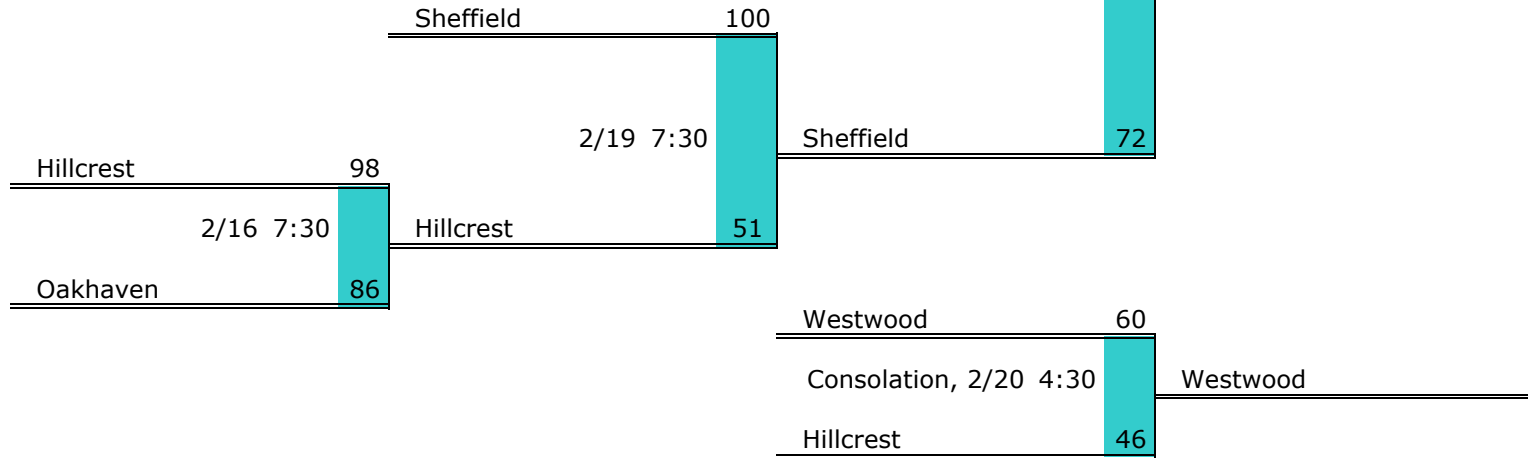

District 16 AA Finish:

1. Mitchell
2. Sheffield
3. Westwood
4. Hillcrest