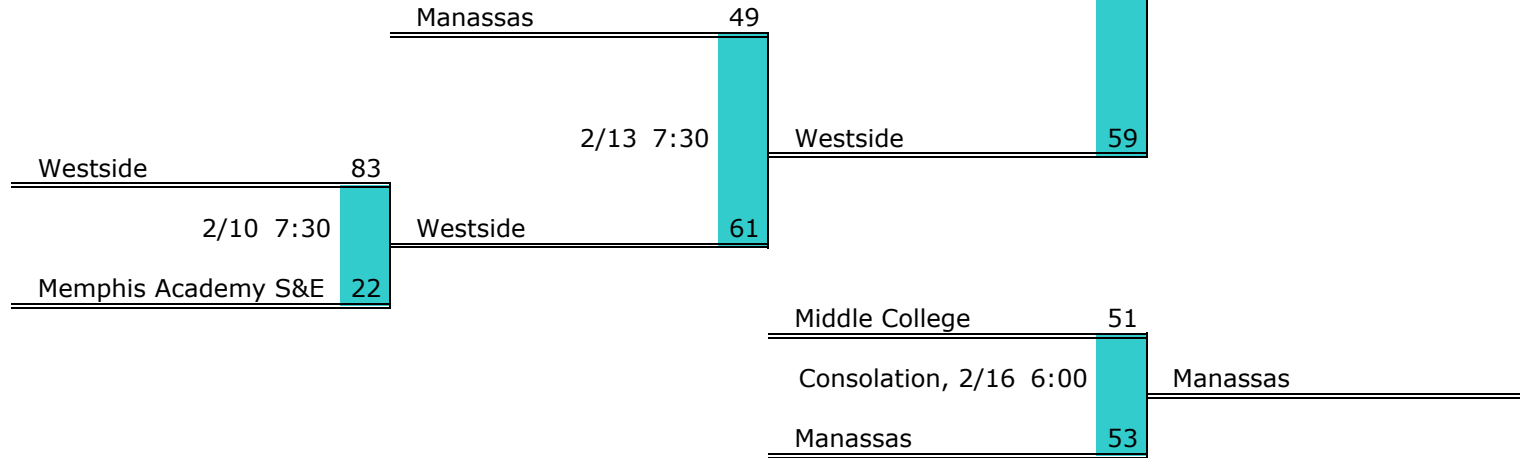

District 16 A Finish:

1. Westside
2. Middleton
3. Manassas
4. Middle College

Districts					
A		AA		AAA	
1	9	1	9	1	9
2	10	2	10	2	10
3	11	3	11	3	11
4	12	4	12	4	12
5	13	5	13	5	13
6	14	6	14	6	14
7	15	7	15	7	15
8	16	8	16	8	16
Regions & State					
A		AA		AAA	
Division II Regions					
West		Middle		East	
Division II State