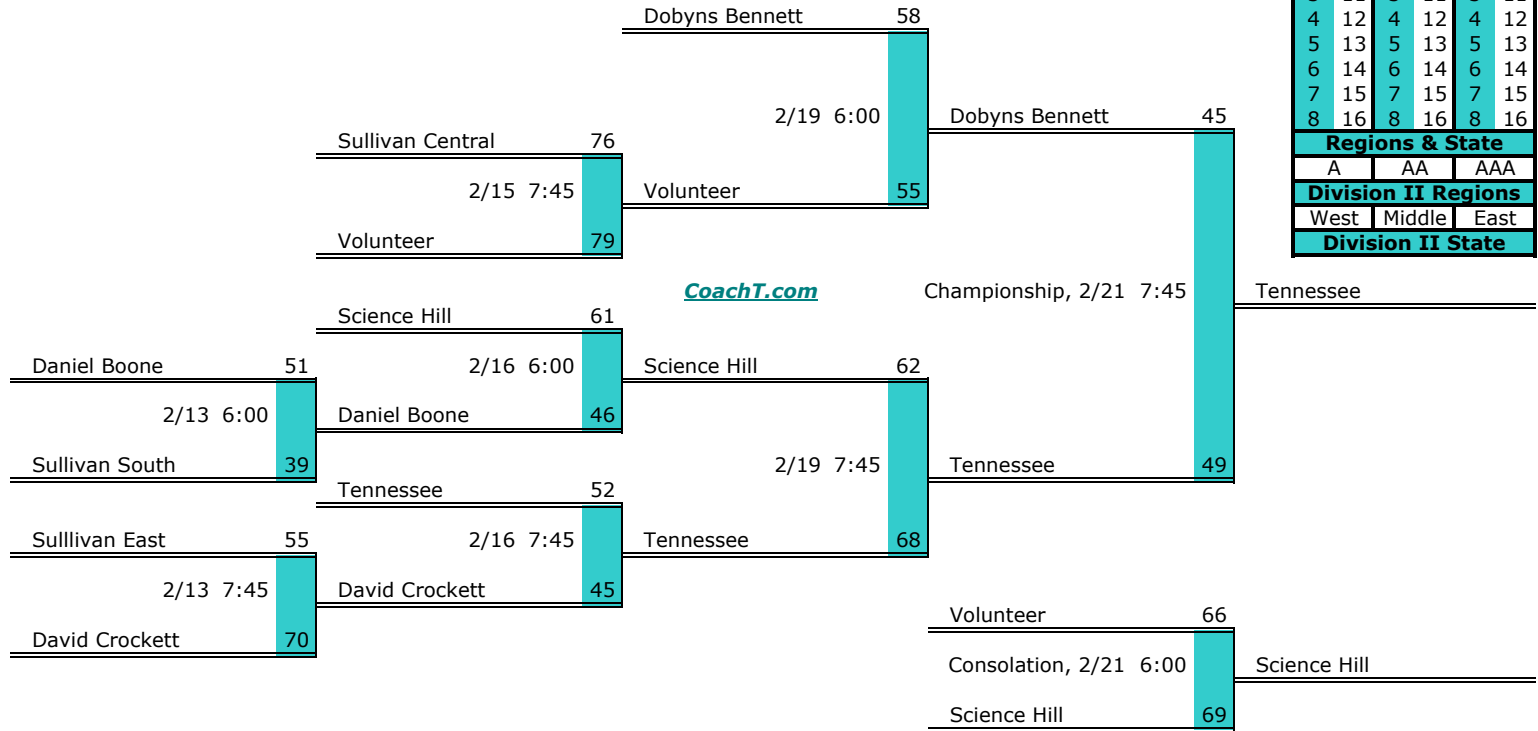

District 1 AAA

Pre-Tourney Rank:

1. Dobyys Bennett
2. Science Hill
3. Tennessee
4. Sullivan Central
5. Volunteer
6. Sulllivan East
7. Daniel Boone
8. Sullivan South
9. David Crockett

District 1 AAA Finish:

1. Tennessee
2. Dobyys Bennett
3. Science Hill
4. Volunteer