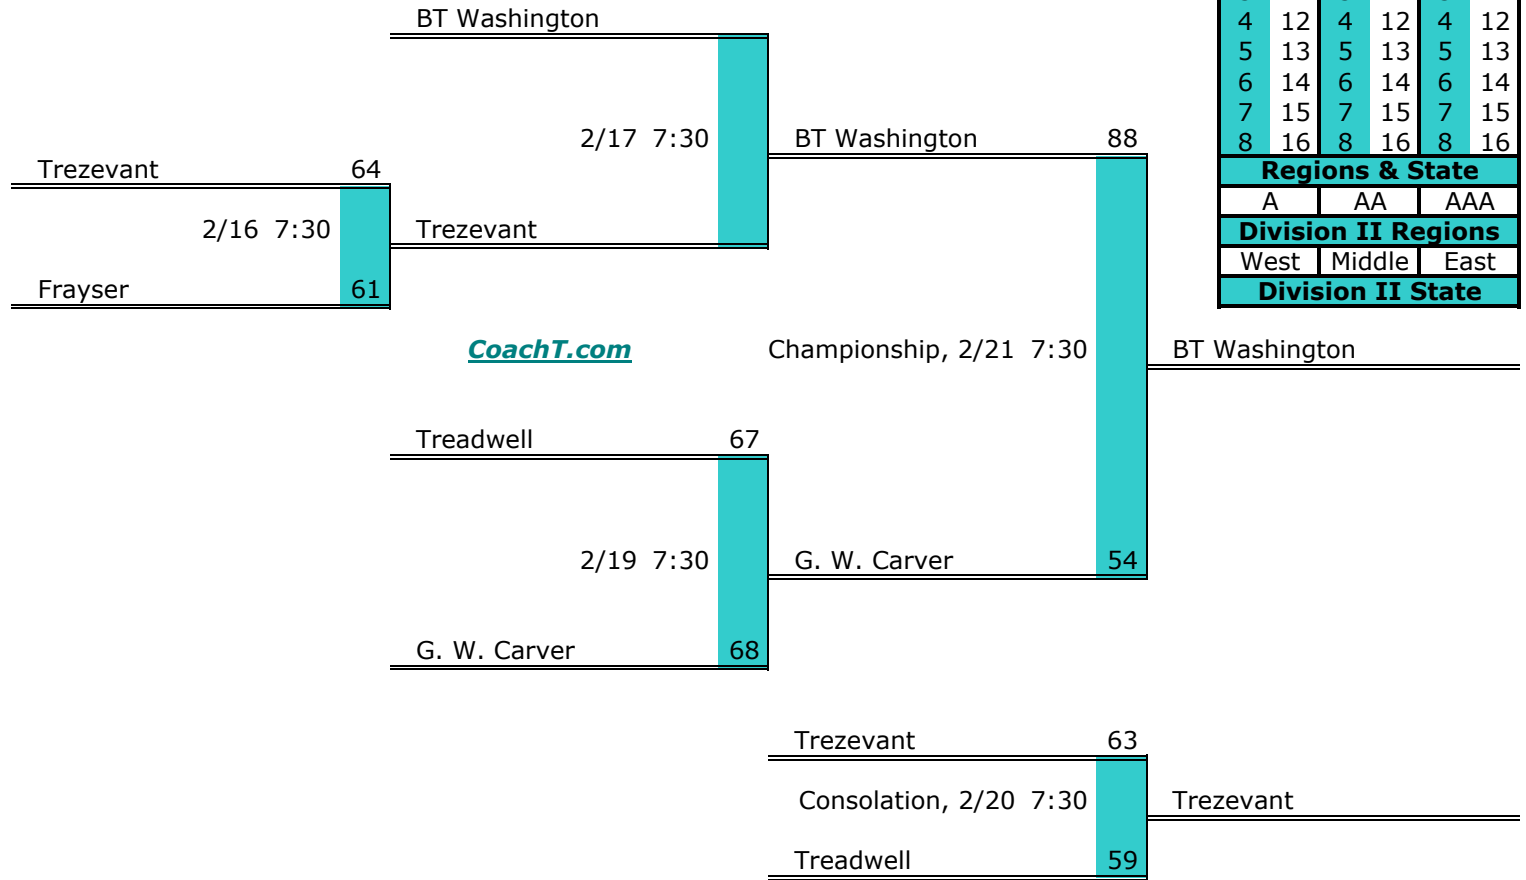

District 15 AA

Pre-Tourney Rank:

1. BT Washington
2. Treadwell
3. G. W. Carver
4. Trezevant
5. Frayser

Districts					
A		AA		AAA	
1	9	1	9	1	9
2	10	2	10	2	10
3	11	3	11	3	11
4	12	4	12	4	12
5	13	5	13	5	13
6	14	6	14	6	14
7	15	7	15	7	15
8	16	8	16	8	16
Regions & State					
A		AA		AAA	
Division II Regions					
West		Middle		East	
Division II State					

District 15 AA Finish:

1. BT Washington
2. G. W. Carver
3. Trezevant
4. Treadwell