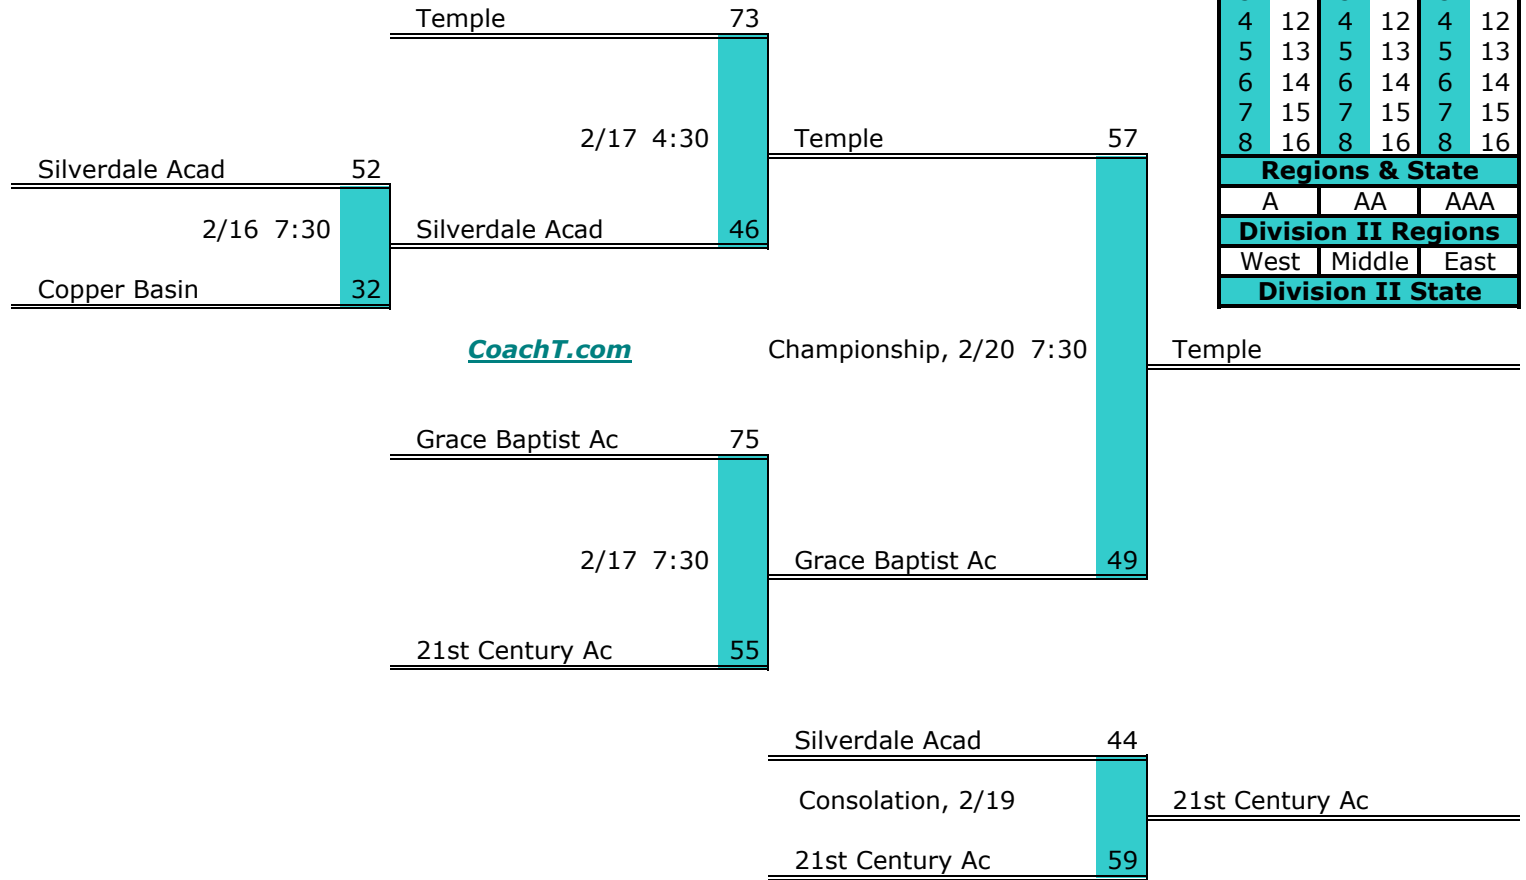

1. Hancock Co.
2. Washburn
3. Clinch
4. Jellico

**District 4 A**

**Pre-Tourney Rank:**

1. Wartburg
2. Oliver Springs
3. Oneida
4. Coalfield
5. Sunbright
6. Oakdale

Districts					
A		AA		AAA	
1	9	1	9	1	9
2	10	2	10	2	10
3	11	3	11	3	11
4	12	4	12	4	12
5	13	5	13	5	13
6	14	6	14	6	14
7	15	7	15	7	15
8	16	8	16	8	16
Regions & State					
A		AA		AAA	
Division II Regions					
West		Middle		East	
Division II State					

**District 4 A Finish:**

1. Oliver Springs
2. Wartburg
3. Oneida
4. Coalfield

**District 5 A**

**Pre-Tourney Rank:**

1. Temple
2. Grace Baptist Ac
3. 21st Century Ac
4. Silverdale Acad
5. Copper Basin

Districts					
A		AA		AAA	
1	9	1	9	1	9
2	10	2	10	2	10
3	11	3	11	3	11
4	12	4	12	4	12
5	13	5	13	5	13
6	14	6	14	6	14
7	15	7	15	7	15
8	16	8	16	8	16
Regions & State					
A		AA		AAA	
Division II Regions					
West		Middle		East	
Division II State					