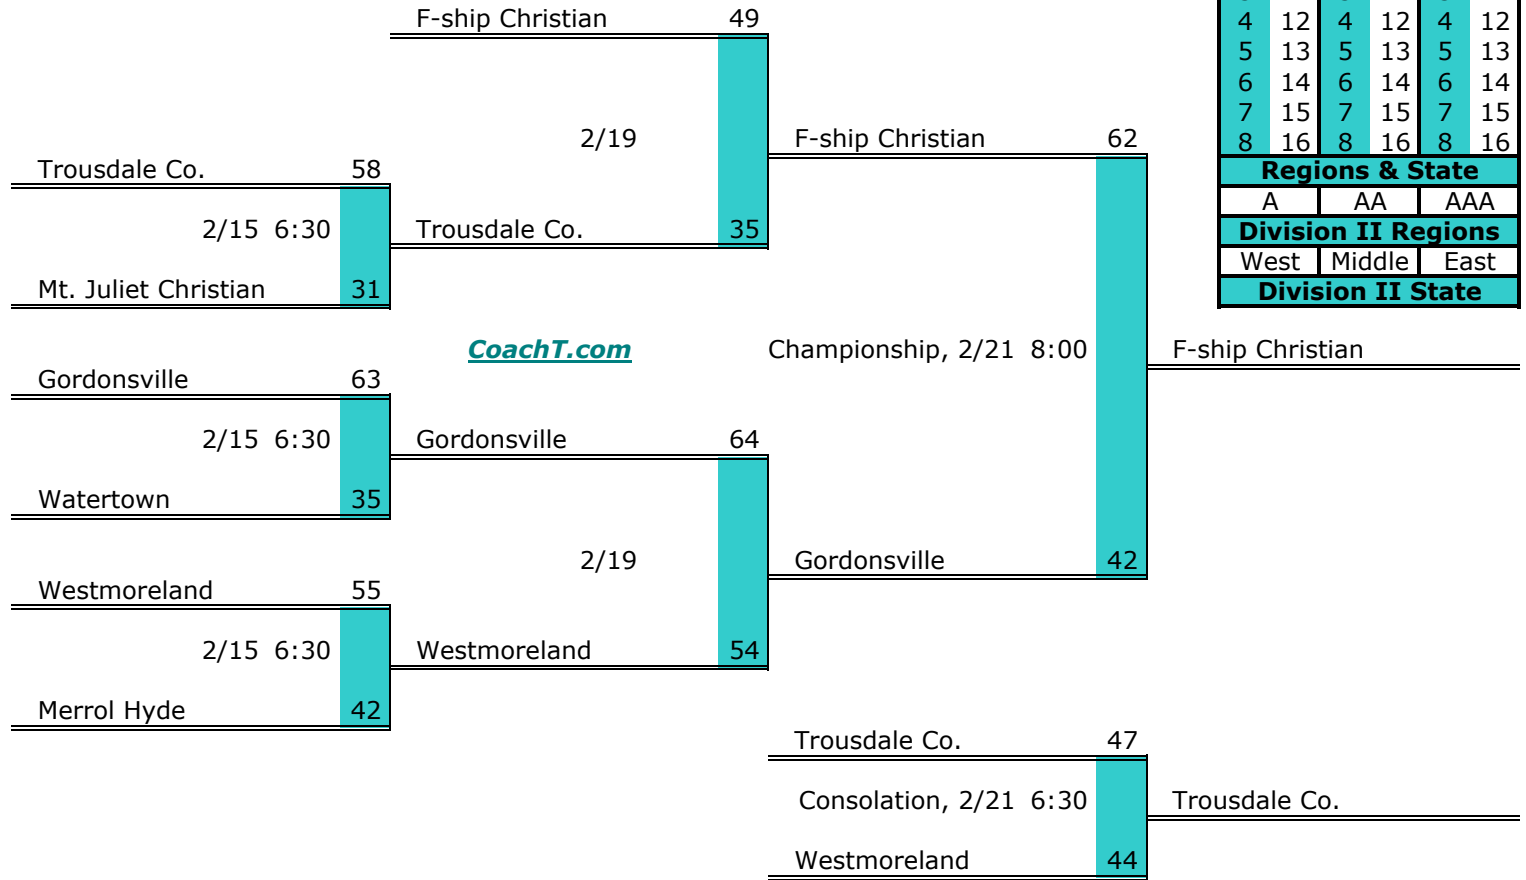

District 8 A

Pre-Tourney Rank:

1. F-ship Christian
2. Gordonsville
3. Westmoreland
4. Trousdale Co.
5. Mt. Juliet Christian
6. Merrol Hyde
7. Watertown

District 8 A Finish:

1. F-ship Christian
2. Gordonsville
3. Trousdale Co.
4. Westmoreland

Districts					
A		AA		AAA	
1	9	1	9	1	9
2	10	2	10	2	10
3	11	3	11	3	11
4	12	4	12	4	12
5	13	5	13	5	13
6	14	6	14	6	14
7	15	7	15	7	15
8	16	8	16	8	16
Regions & State					
A		AA		AAA	
Division II Regions					
West		Middle		East	
Division II State