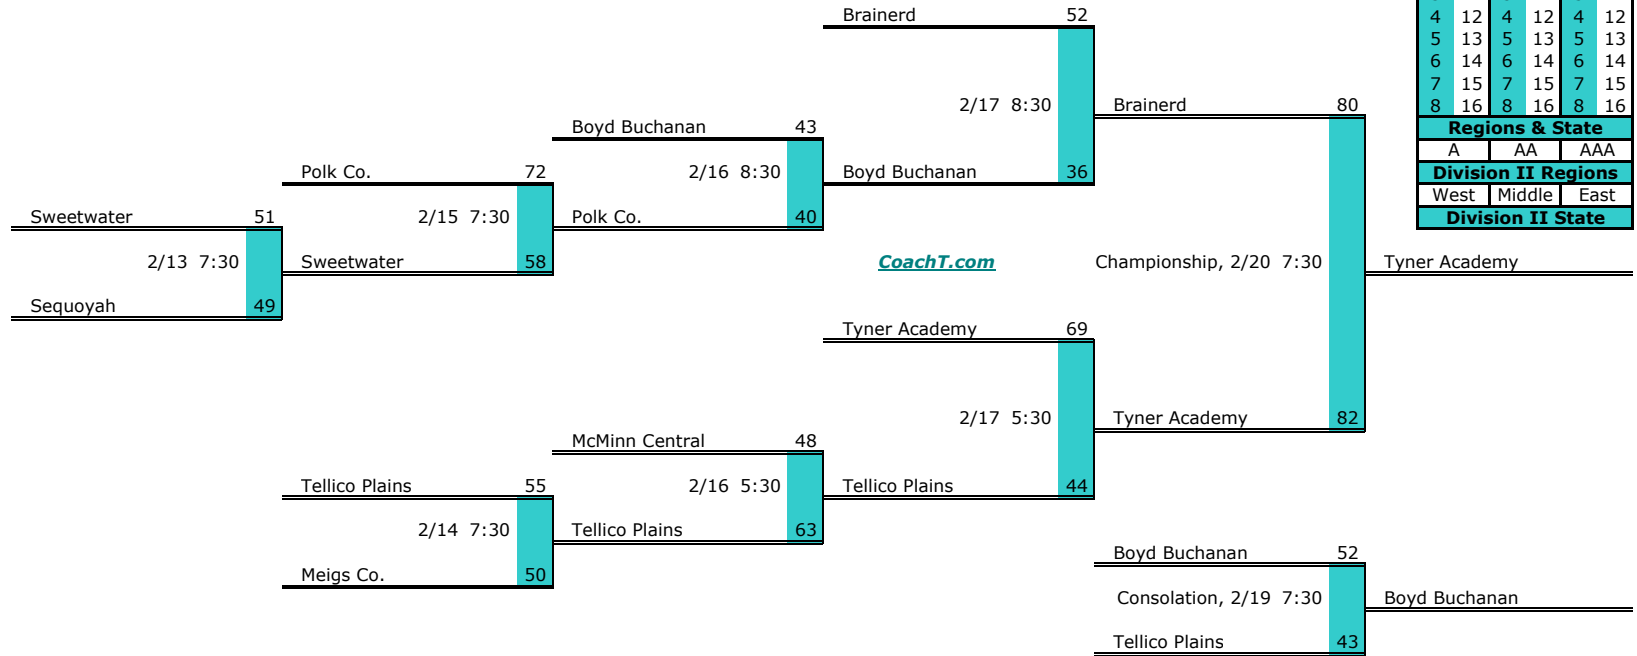

District 5 AA

Pre-Tourney Rank:

1. Brainerd
2. Tyner Academy
3. McMinn Central
4. Boyd Buchanan
5. Polk Co.
6. Tellico Plains
7. Meigs Co.
8. Sweetwater
9. Sequoyah

District 5 AA Finish:

1. Tyner Academy
2. Brainerd
3. Boyd Buchanan
4. Tellico Plains

Districts					
A		AA		AAA	
1	9	1	9	1	9
2	10	2	10	2	10
3	11	3	11	3	11
4	12	4	12	4	12
5	13	5	13	5	13
6	14	6	14	6	14
7	15	7	15	7	15
8	16	8	16	8	16
Regions & State					
A		AA		AAA	
Division II Regions					
West		Middle		East	
Division II State