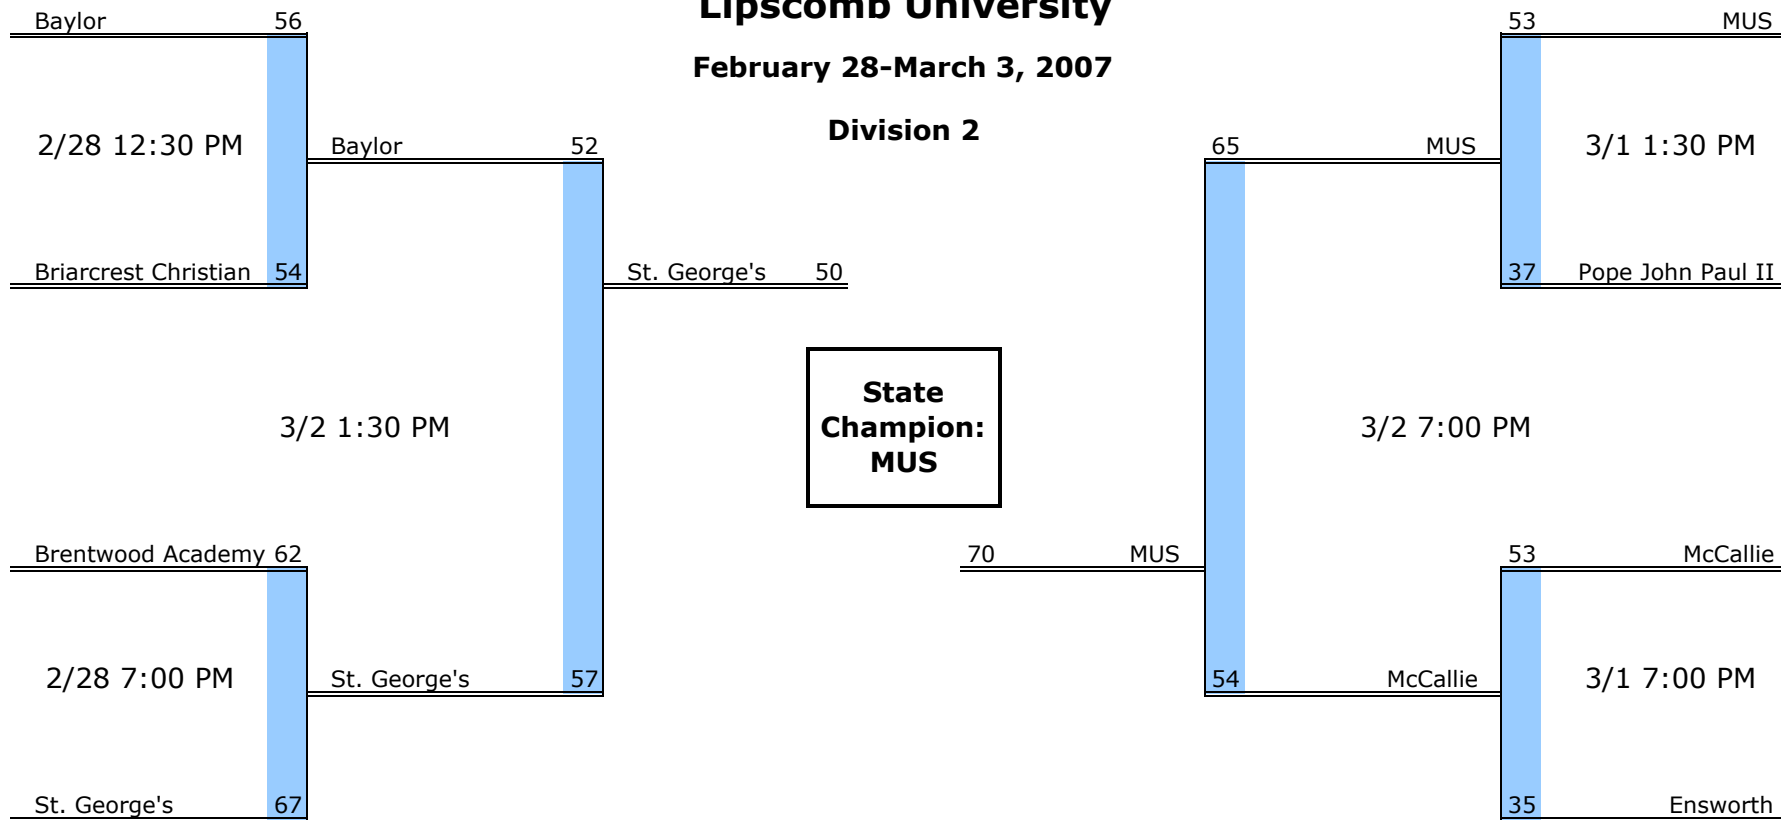

**State Tournament**

**Boys Basketball State Tournament**

**Lipscomb University**

**February 28-March 3, 2007**

**Division 2**

**State  
Champion:  
MUS**

D2 West Region	Region Quarterfinals	Region Semifinals	Region Finals
----------------	----------------------	-------------------	---------------

D2 Middle Region	Region Quarterfinals	Region Semifinals	Region Finals
------------------	----------------------	-------------------	---------------

D2 East Region	Region Semifinals	Region Finals
----------------	-------------------	---------------