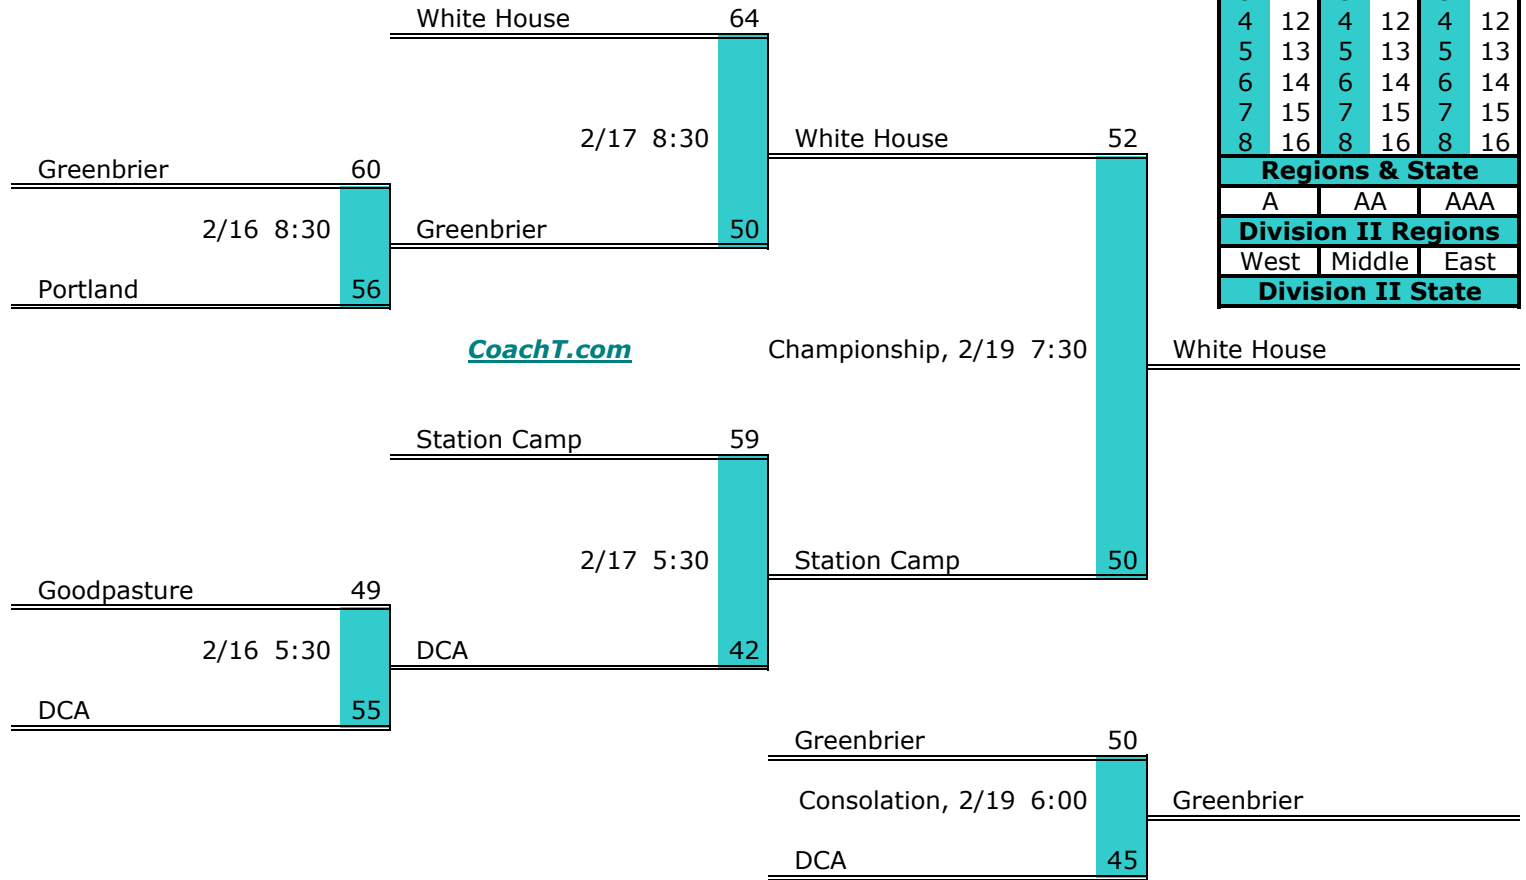

District 8 AA

Pre-Tourney Rank:

1. White House
2. Station Camp
3. Goodpasture
4. Greenbrier
5. Portland
6. DCA

District 8 AA Finish:

1. White House
2. Station Camp
3. Greenbrier
4. DCA

Districts					
A		AA		AAA	
1	9	1	9	1	9
2	10	2	10	2	10
3	11	3	11	3	11
4	12	4	12	4	12
5	13	5	13	5	13
6	14	6	14	6	14
7	15	7	15	7	15
8	16	8	16	8	16
Regions & State					
A		AA		AAA	
Division II Regions					
West		Middle		East	
Division II State