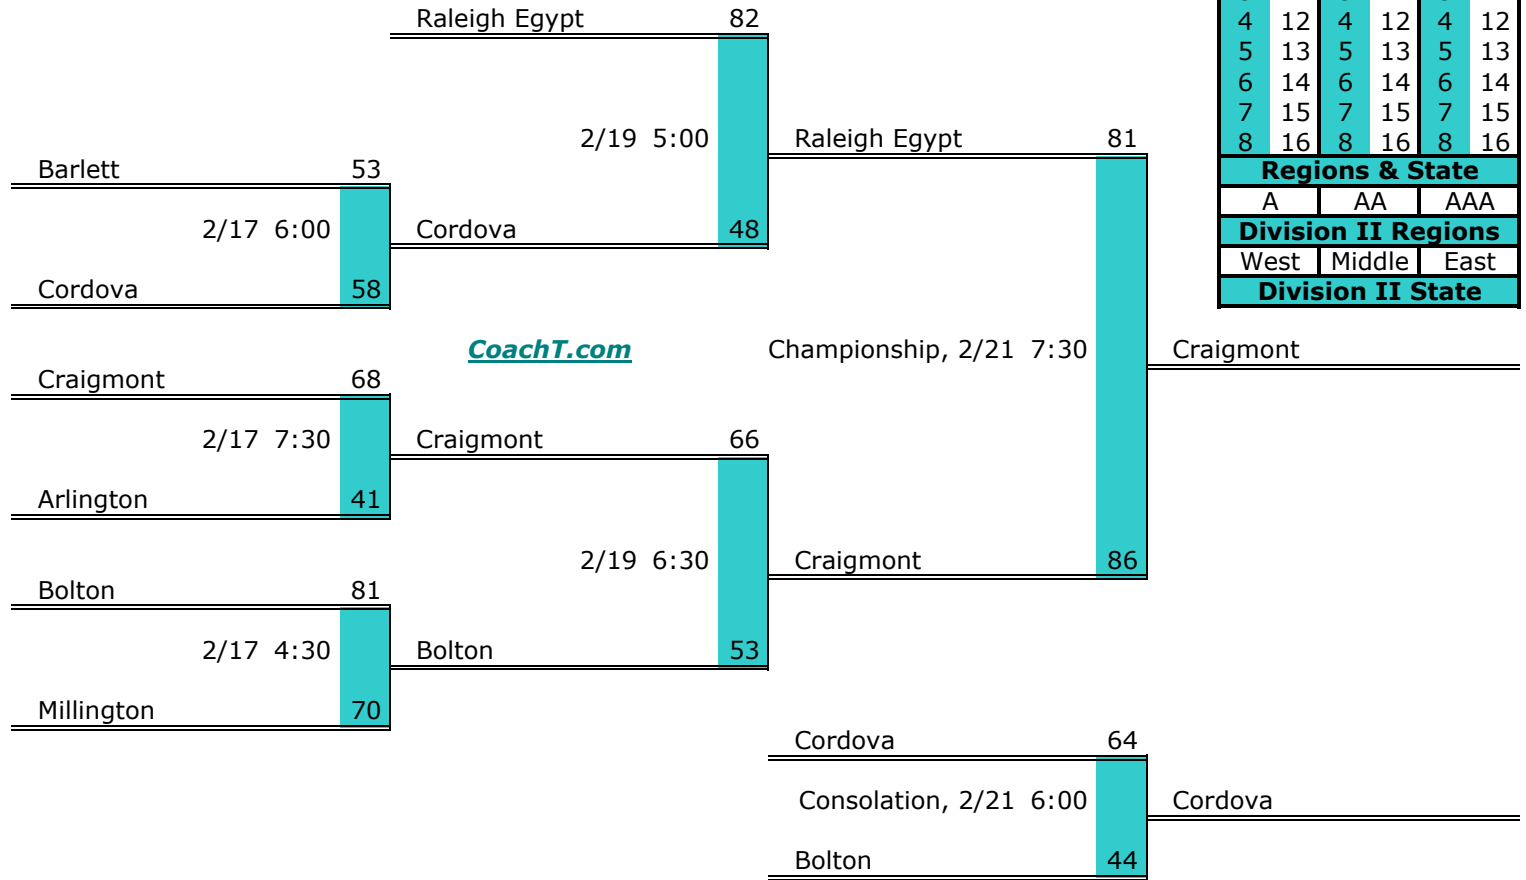

**District 13 AAA Finish:**

1. Brighton
2. Hardin Co.
3. Jackson Cen-Mer
4. Munford

**District 14 AAA**

**Pre-Tourney Rank:**

1. Raleigh Egypt
2. Craigmont
3. Bolton
4. Barlett
5. Cordova
6. Millington
7. Arlington

**District 14 AAA Finish:**

1. Craigmont
2. Raleigh Egypt
3. Cordova
4. Bolton

Districts					
A		AA		AAA	
1	9	1	9	1	9
2	10	2	10	2	10
3	11	3	11	3	11
4	12	4	12	4	12
5	13	5	13	5	13
6	14	6	14	6	14
7	15	7	15	7	15
8	16	8	16	8	16
Regions & State					
A		AA		AAA	
Division II Regions					
West		Middle		East	
Division II State					