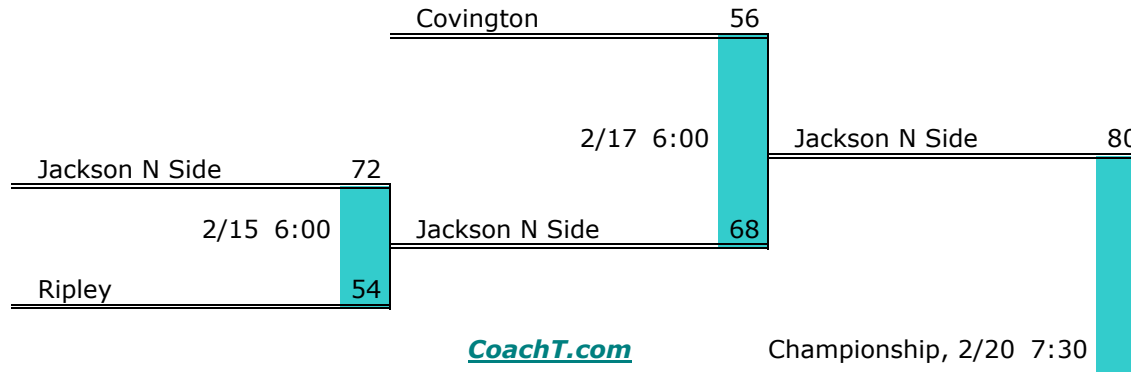

District 14 AA

Pre-Tourney Rank:

1. Covington
2. Fayette Ware
3. Haywood
4. Jackson N Side
5. Ripley
6. Univ School of Jackson