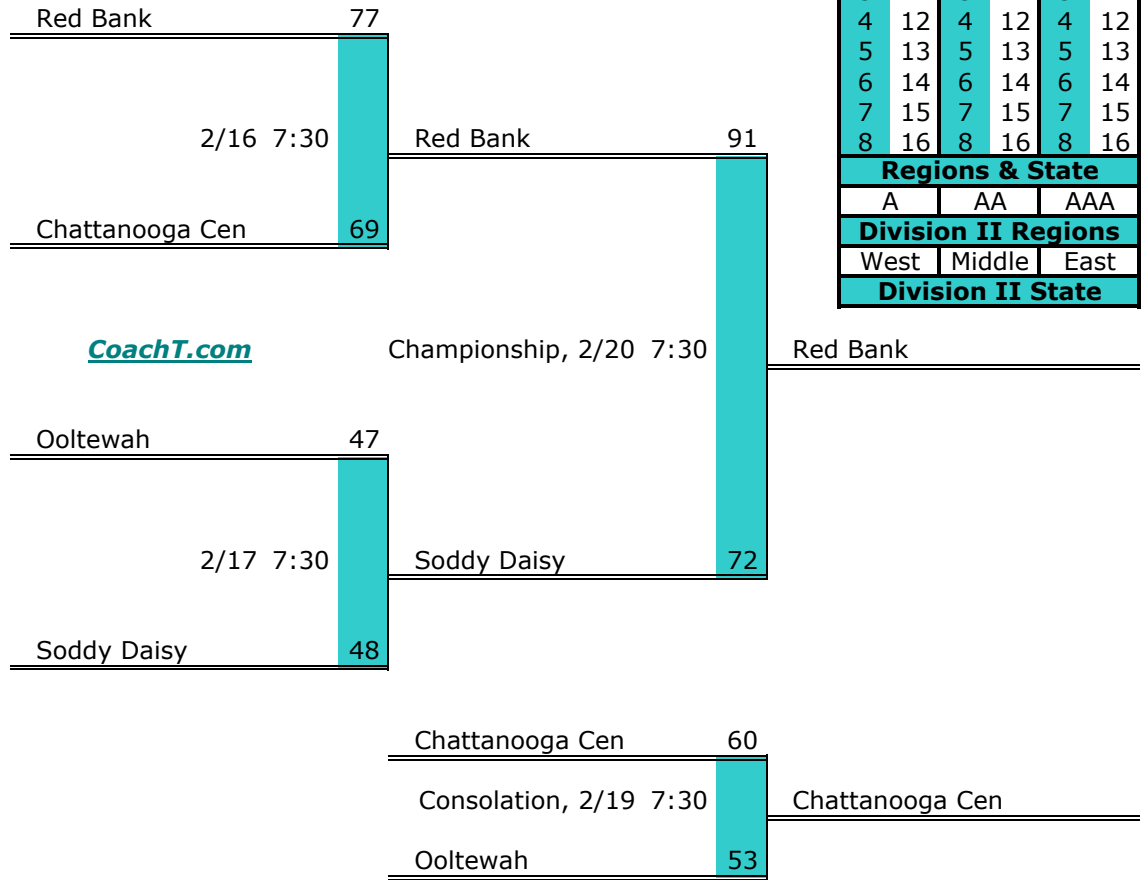

District 6 AAA

Pre-Tourney Rank:

1. Red Bank
2. Ooltewah
3. Soddy Daisy
4. Chattanooga Cen

District 6 AAA Finish:

1. Red Bank
2. Soddy Daisy
3. Chattanooga Cen
4. Ooltewah

Districts					
A		AA		AAA	
1	9	1	9	1	9
2	10	2	10	2	10
3	11	3	11	3	11
4	12	4	12	4	12
5	13	5	13	5	13
6	14	6	14	6	14
7	15	7	15	7	15
8	16	8	16	8	16
Regions & State					
A		AA		AAA	
Division II Regions					
West		Middle		East	
Division II State