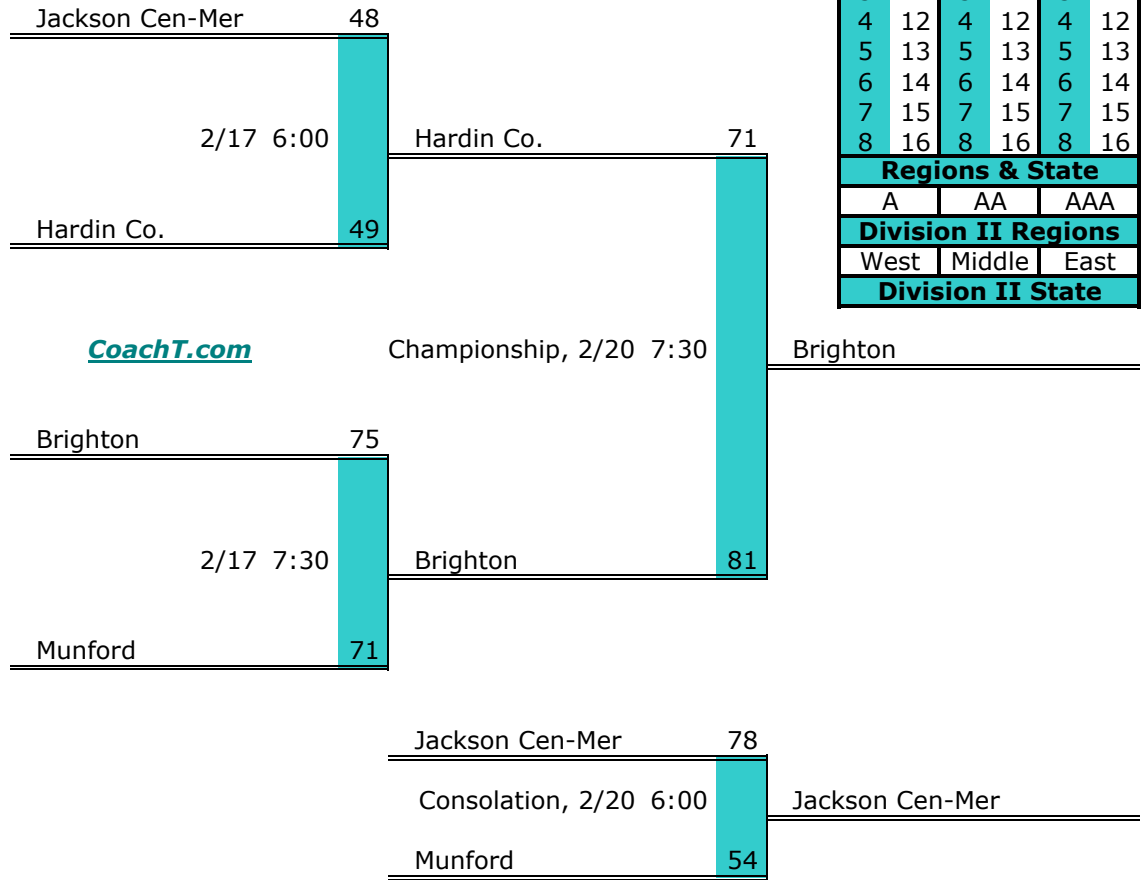

District 13 AAA

Pre-Tourney Rank:

1. Jackson Cen-Mer
2. Brighton
3. Munford
4. Hardin Co.

District 13 AAA Finish:

1. Brighton
2. Hardin Co.
3. Jackson Cen-Mer
4. Munford

Districts					
A		AA		AAA	
1	9	1	9	1	9
2	10	2	10	2	10
3	11	3	11	3	11
4	12	4	12	4	12
5	13	5	13	5	13
6	14	6	14	6	14
7	15	7	15	7	15
8	16	8	16	8	16
Regions & State					
A		AA		AAA	
Division II Regions					
West		Middle		East	
Division II State