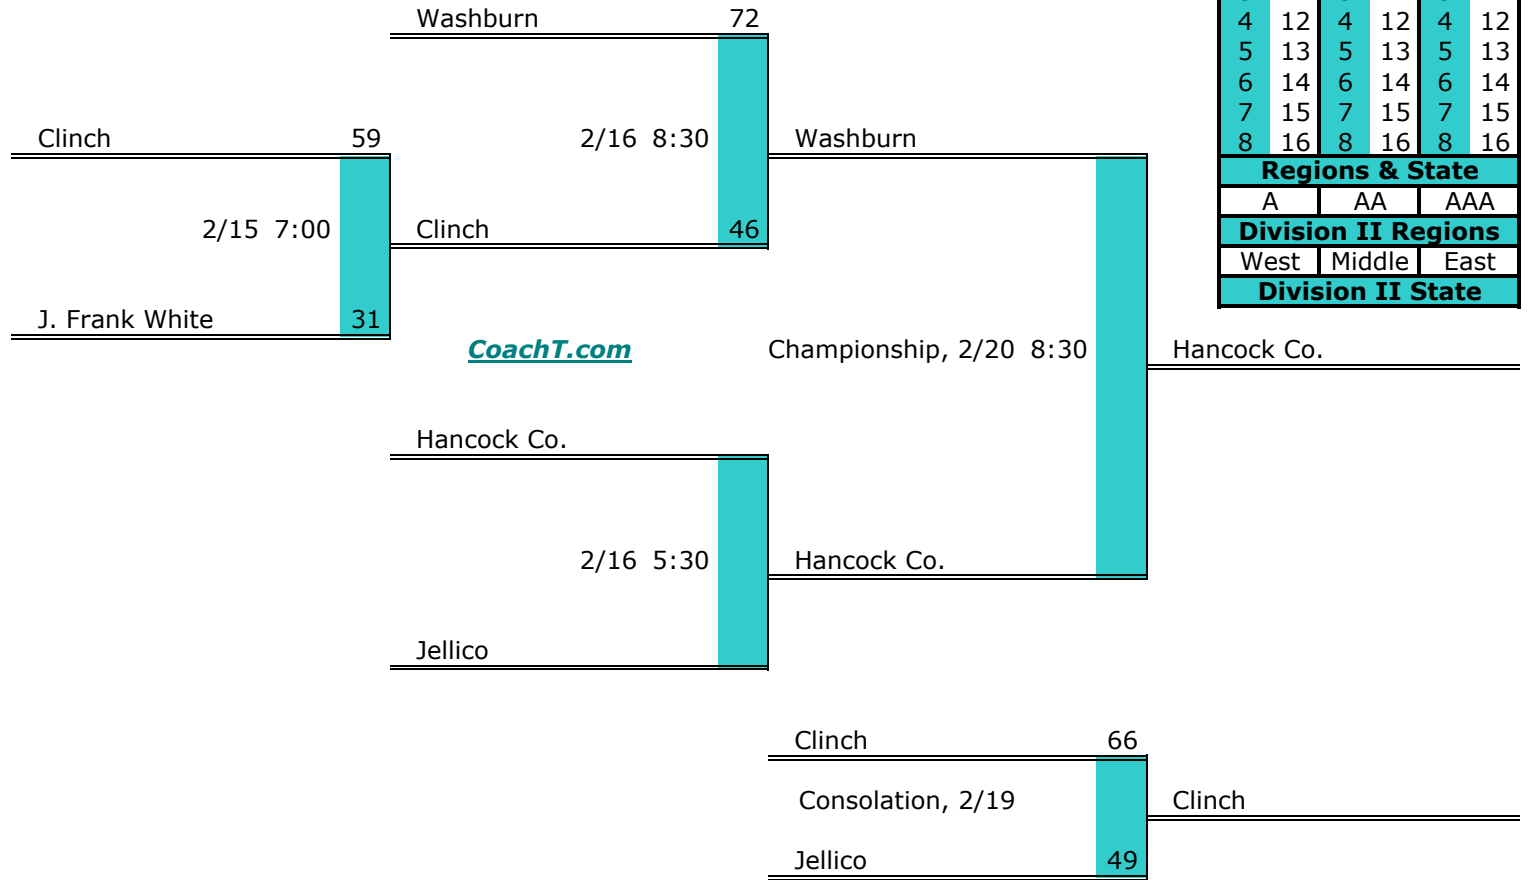

D2 Middle Region	Region Quarterfinals	Region Semifinals	Region Finals
------------------	----------------------	-------------------	---------------

D2 East Region	Region Semifinals	Region Finals
----------------	-------------------	---------------

**Pre-Tourney Rank:**

1. University Sch
2. Hampton
3. Cloudland
4. Unaka
5. North Greene

**District 2 A**

**Pre-Tourney Rank:**

1. Washburn
2. Hancock Co.
3. Jellico
4. Clinch
5. J. Frank White

**District 2 A Finish:**

1. Hancock Co.
2. Washburn
3. Clinch
4. Jellico

**District 4 A**

**Pre-Tourney Rank:**

1. Wartburg
2. Oliver Springs
3. Oneida
4. Coalfield
5. Sunbright
6. Oakdale

Districts					
A		AA		AAA	
1	9	1	9	1	9
2	10	2	10	2	10
3	11	3	11	3	11
4	12	4	12	4	12
5	13	5	13	5	13
6	14	6	14	6	14
7	15	7	15	7	15
8	16	8	16	8	16
Regions & State					
A		AA		AAA	
Division II Regions					
West		Middle		East	
Division II State					