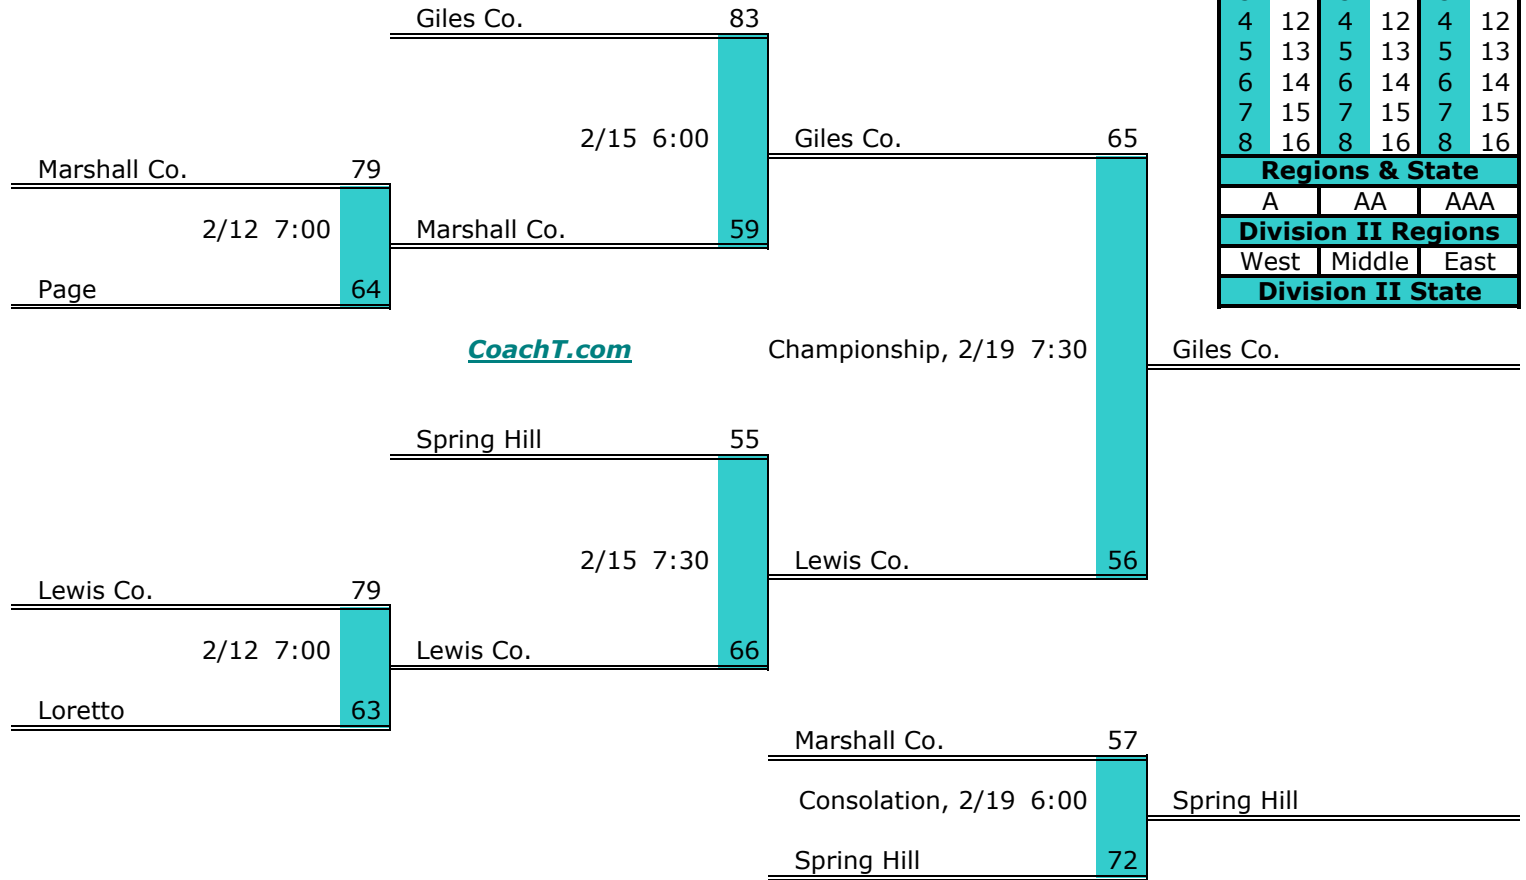

District 10 AA

Pre-Tourney Rank:

1. Giles Co.
2. Spring Hill
3. Lewis Co.
4. Marshall Co.
5. Page
6. Loretto