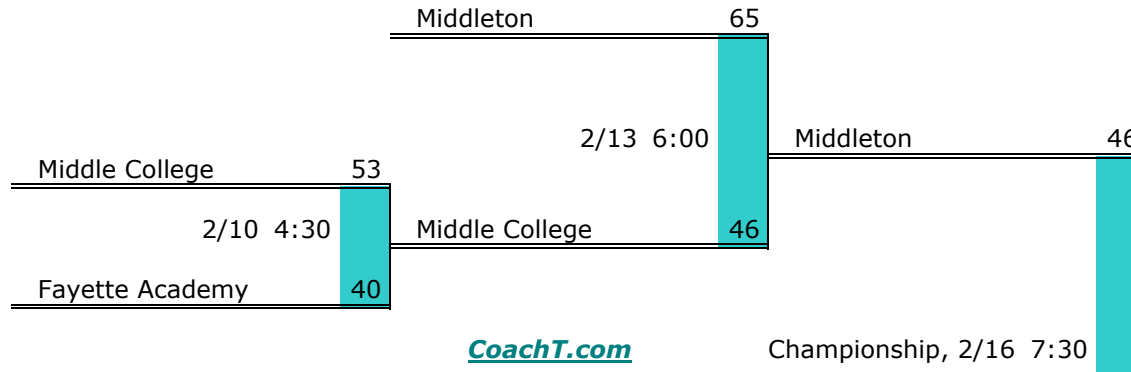

District 16 A

Pre-Tourney Rank:

1. Middleton
2. Manassas
3. Westside
4. Middle College
5. Fayette Academy
6. Memphis Academy S&E