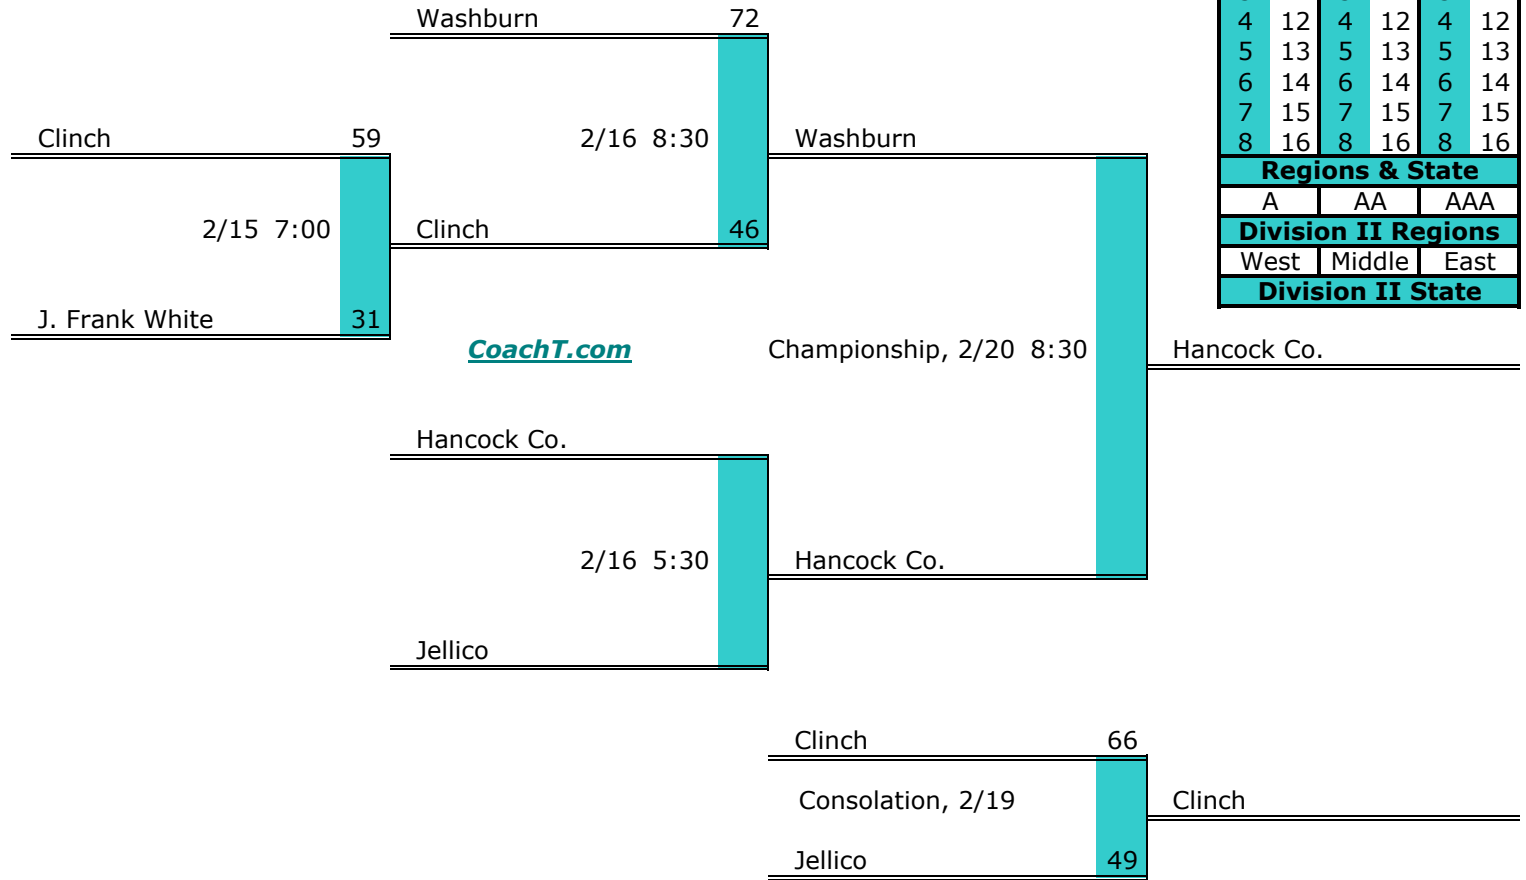

D2 West Region	Region Quarterfinals	Region Semifinals	Region Finals
----------------	----------------------	-------------------	---------------

D2 Middle Region	Region Quarterfinals	Region Semifinals	Region Finals
------------------	----------------------	-------------------	---------------

**District 1 A**

**Pre-Tourney Rank:**

1. University Sch
2. Hampton
3. Cloudland
4. Unaka
5. North Greene

**District 2 A**

**Pre-Tourney Rank:**

1. Washburn
2. Hancock Co.
3. Jellico
4. Clinch
5. J. Frank White