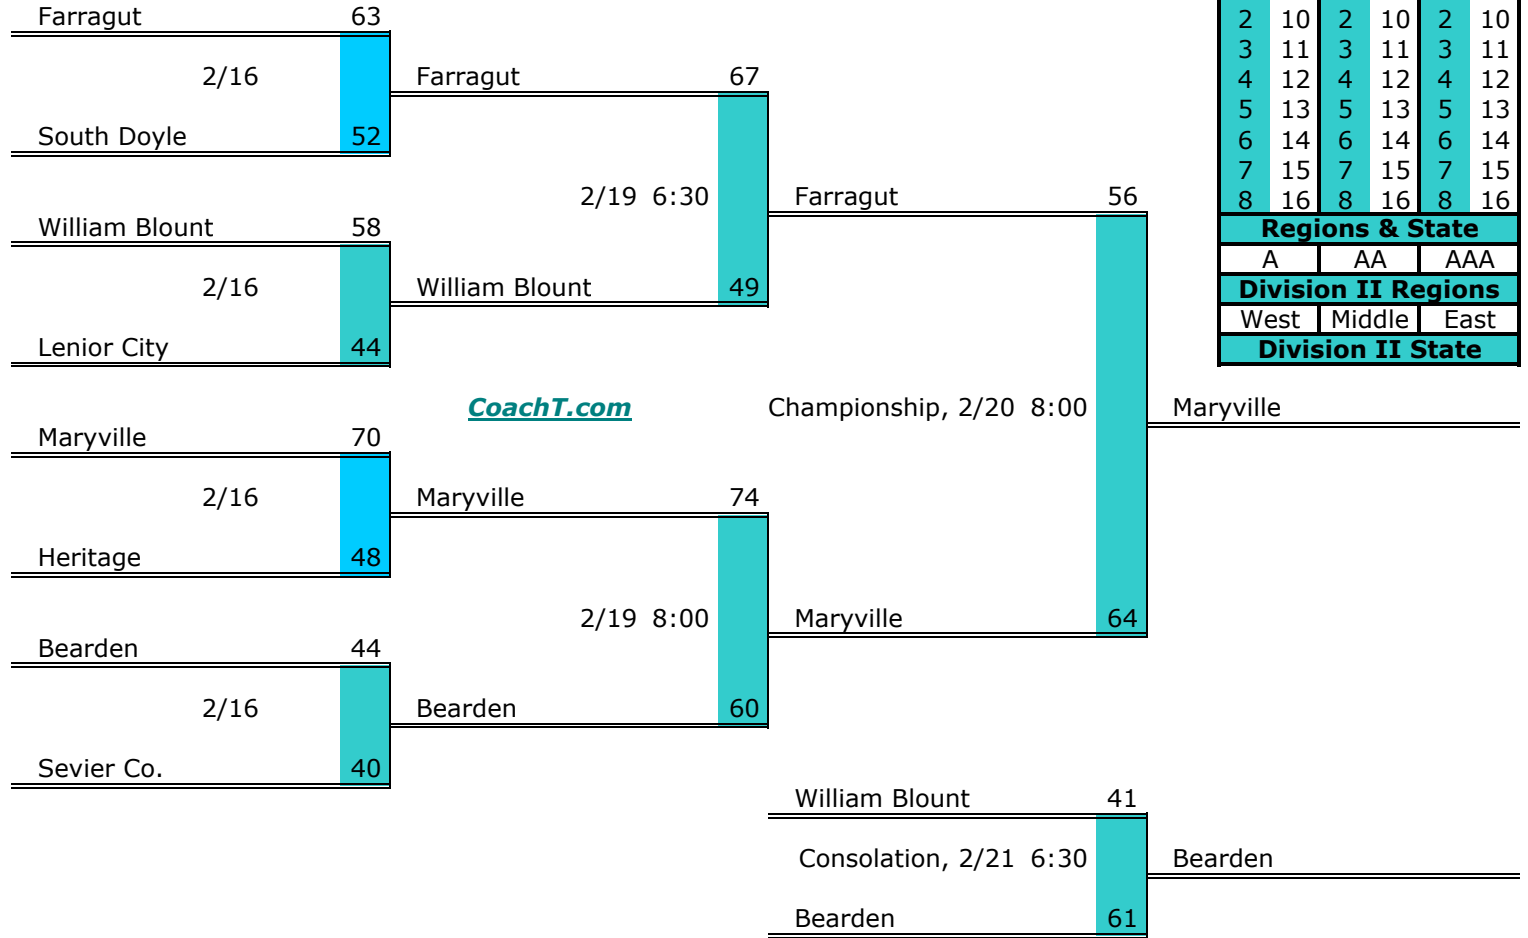

**District 4 AAA**

**Pre-Tourney Rank:**

1. Farragut
2. Maryville
3. Bearden
4. William Blount
5. Lenior City
6. Sevier Co.
7. Heritage
8. South Doyle

**District 4 AAA Finish:**

1. Maryville
2. Farragut
3. Bearden
4. William Blount