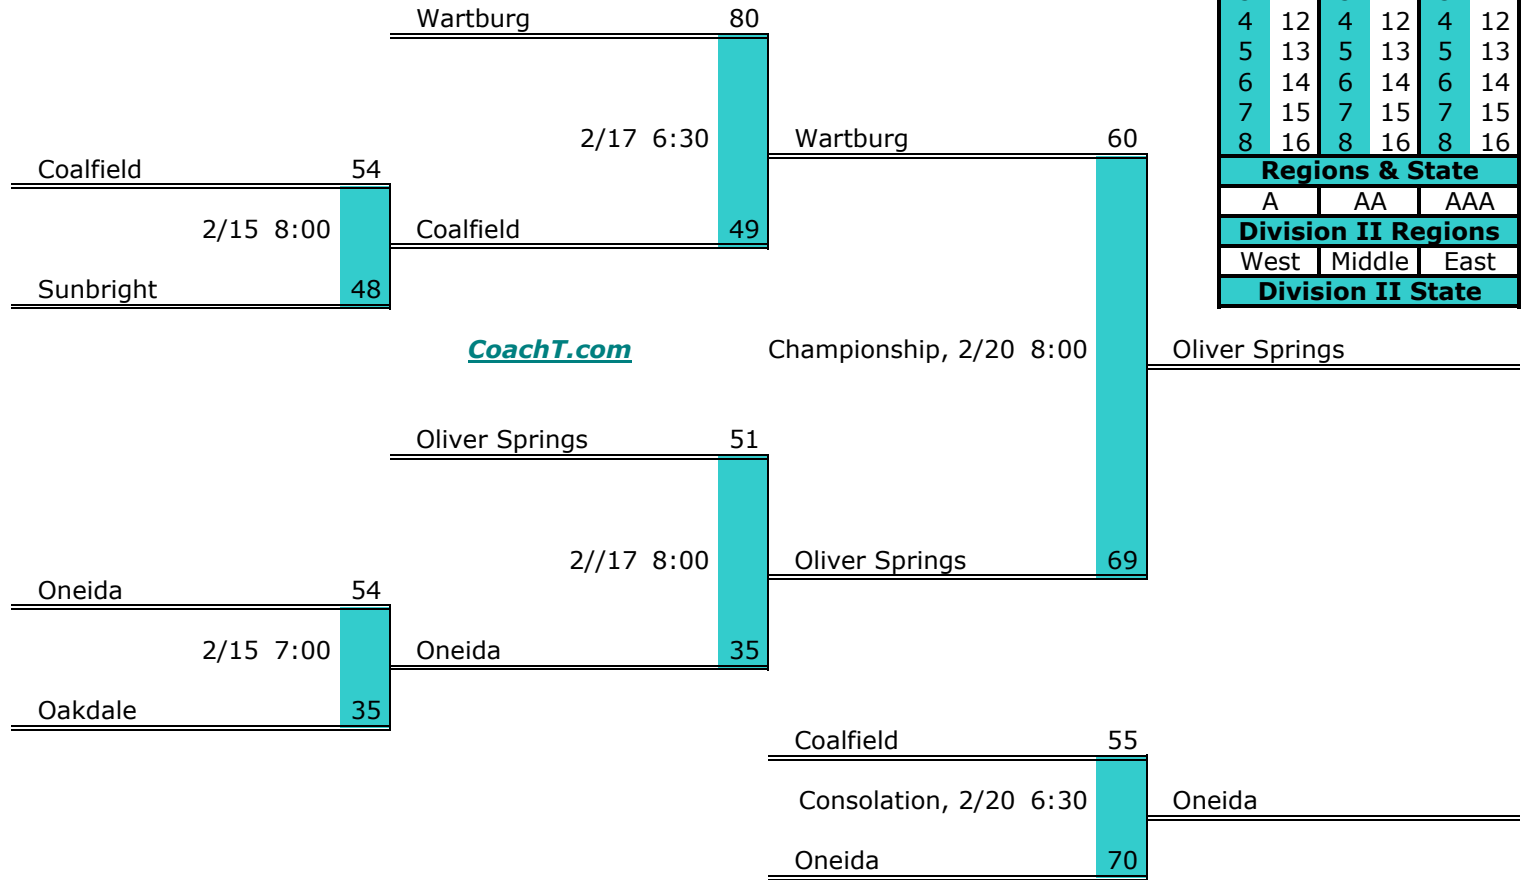

**District 4 A**

**Pre-Tourney Rank:**

1. Wartburg
2. Oliver Springs
3. Oneida
4. Coalfield
5. Sunbright
6. Oakdale

Districts					
A		AA		AAA	
1	9	1	9	1	9
2	10	2	10	2	10
3	11	3	11	3	11
4	12	4	12	4	12
5	13	5	13	5	13
6	14	6	14	6	14
7	15	7	15	7	15
8	16	8	16	8	16
Regions & State					
A		AA		AAA	
Division II Regions					
West		Middle		East	
Division II State					