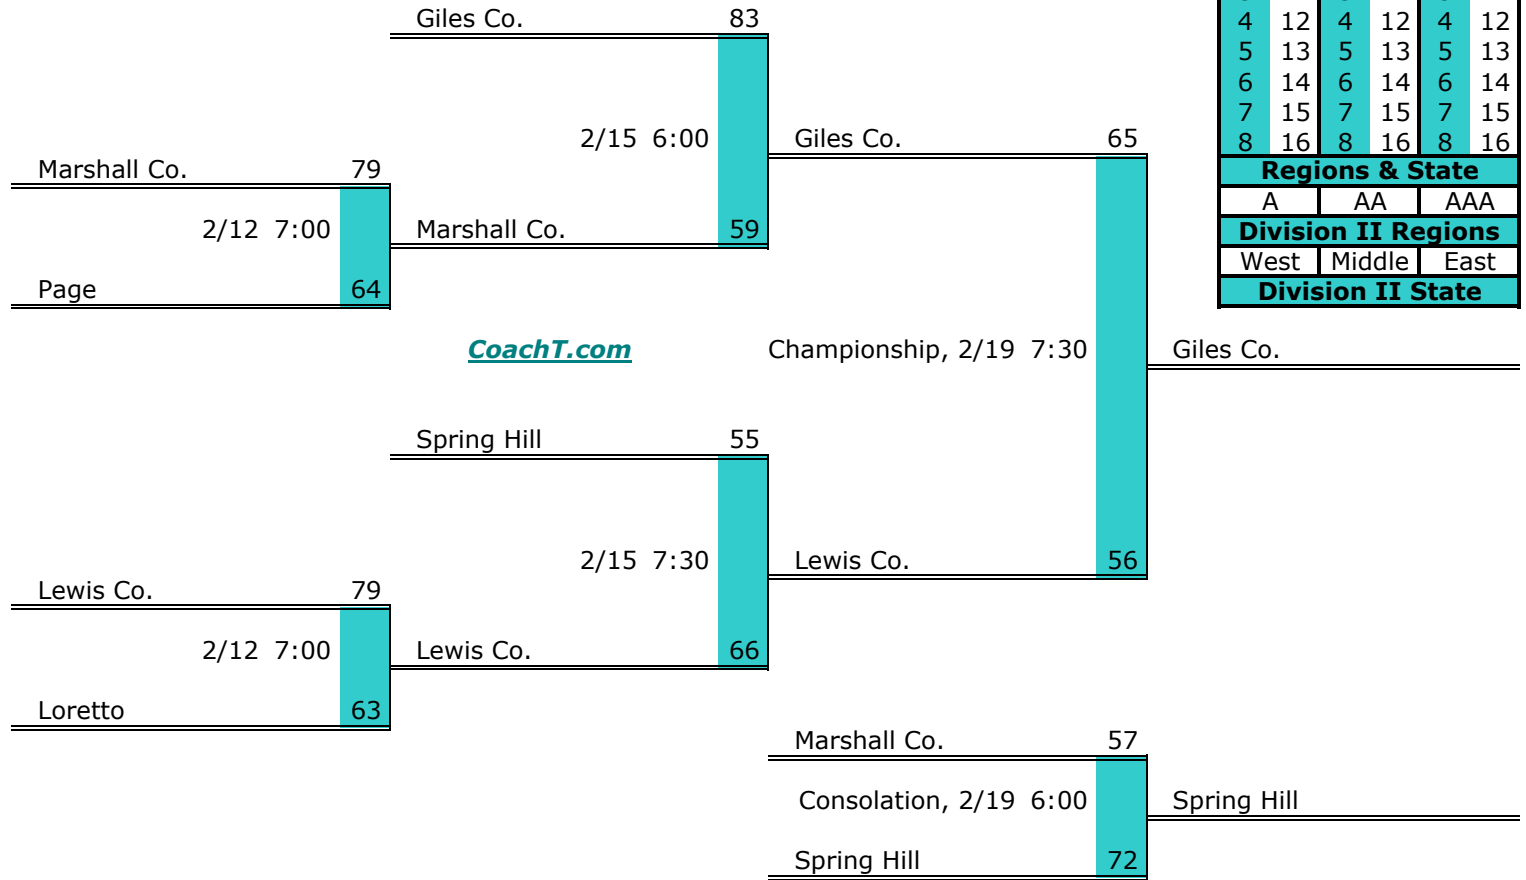

District 10 AA

Pre-Tourney Rank:

1. Giles Co.
2. Spring Hill
3. Lewis Co.
4. Marshall Co.
5. Page
6. Loretto

Districts					
A		AA		AAA	
1	9	1	9	1	9
2	10	2	10	2	10
3	11	3	11	3	11
4	12	4	12	4	12
5	13	5	13	5	13
6	14	6	14	6	14
7	15	7	15	7	15
8	16	8	16	8	16
Regions & State					
A		AA		AAA	
Division II Regions					
West		Middle		East	
Division II State					

District 10 AA Finish:

1. Giles Co.
2. Lewis Co.
3. Spring Hill
4. Marshall Co.