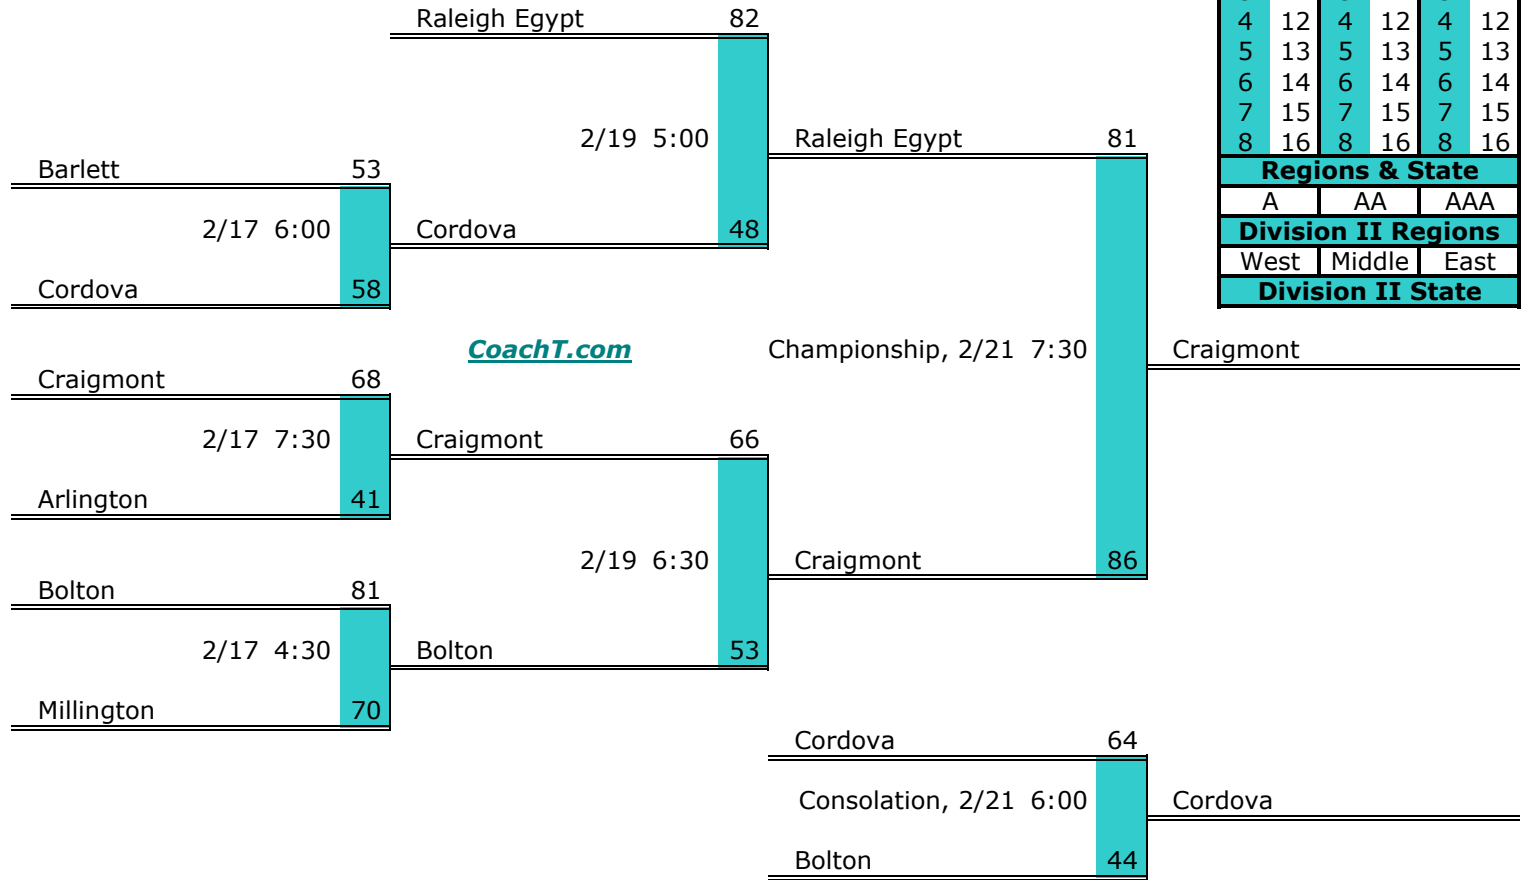

**District 14 AAA**

**Pre-Tourney Rank:**

1. Raleigh Egypt
2. Craigmont
3. Bolton
4. Barlett
5. Cordova
6. Millington
7. Arlington

**District 14 AAA Finish:**

1. Craigmont
2. Raleigh Egypt
3. Cordova
4. Bolton