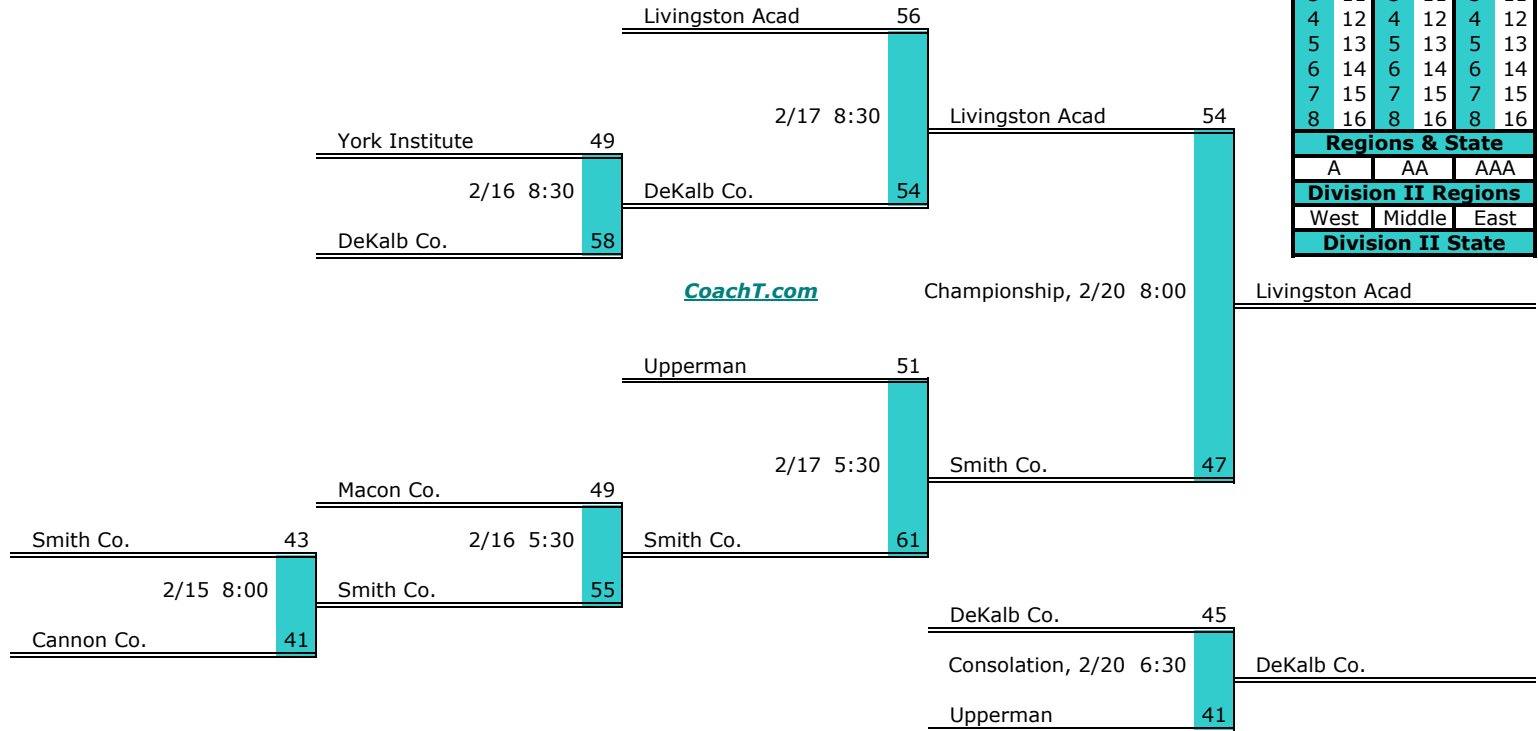

District 7 AA

Pre-Tourney Rank:

1. Livingston Acad
2. Upperman
3. Macon Co.
4. York Institute
5. DeKalb Co.
6. Smith Co.
7. Cannon Co.

District 7 AA Finish:

1. Livingston Acad
2. Smith Co.
3. DeKalb Co.
4. Upperman

Districts					
A		AA		AAA	
1	9	1	9	1	9
2	10	2	10	2	10
3	11	3	11	3	11
4	12	4	12	4	12
5	13	5	13	5	13
6	14	6	14	6	14
7	15	7	15	7	15
8	16	8	16	8	16
Regions & State					
A		AA		AAA	
Division II Regions					
West		Middle		East	
Division II State