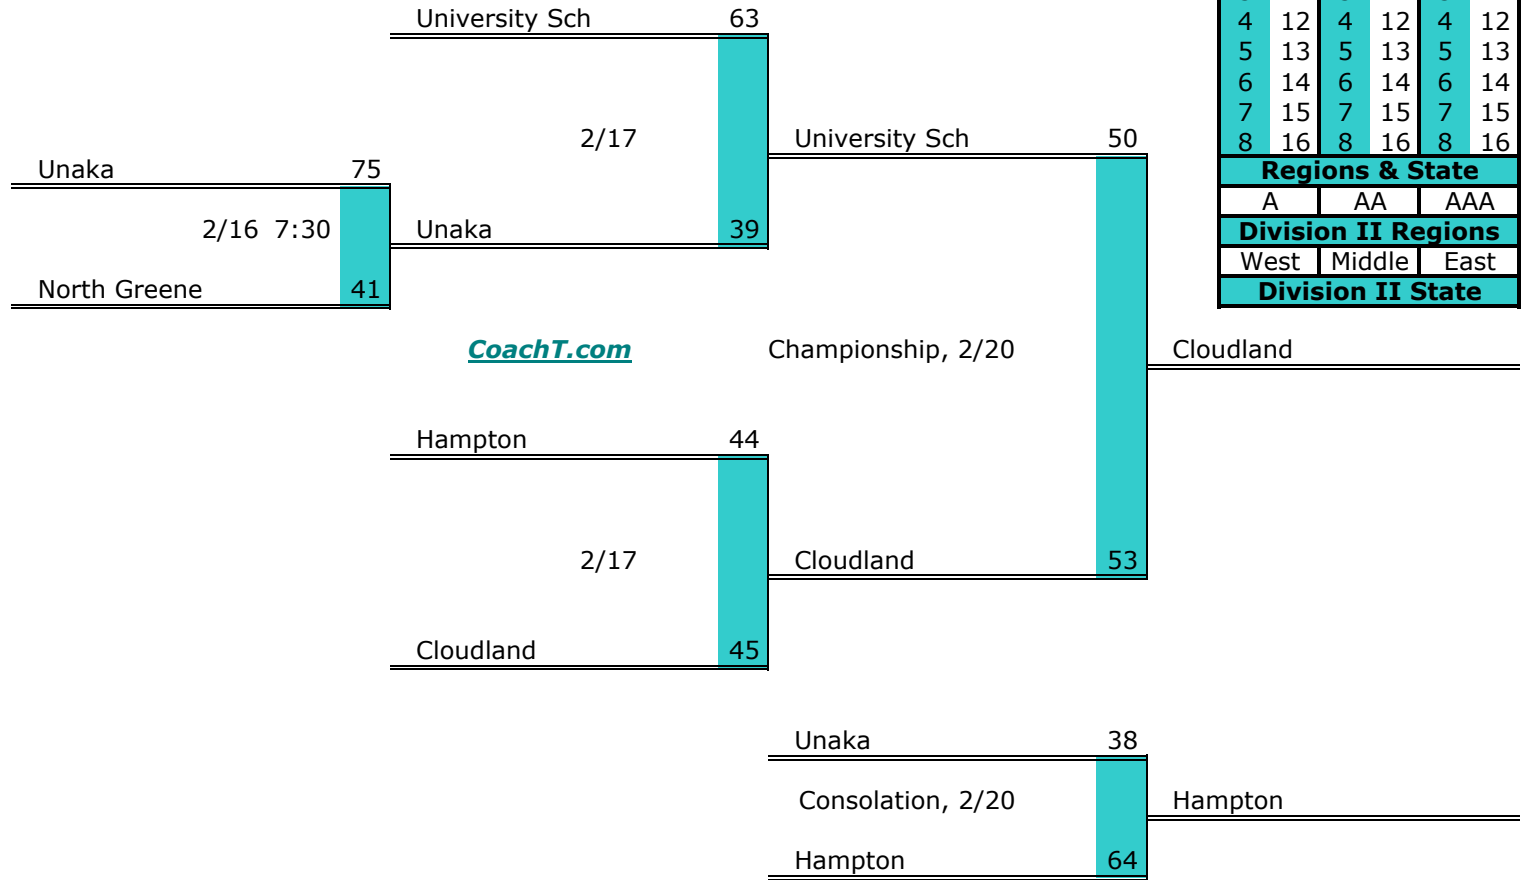

D2 East Region	Region Semifinals	Region Finals

1	McCallie	63			
			2/20 7:00		
4	King's Academy	26		McCallie	47
				Championship, 2/23 7:00	
2	Baylor	58			McCallie
			2/20 7:00		
3	Knoxville Webb	43		Baylor	44

District 1 A

Pre-Tourney Rank:

1. University Sch
2. Hampton
3. Cloudland
4. Unaka
5. North Greene