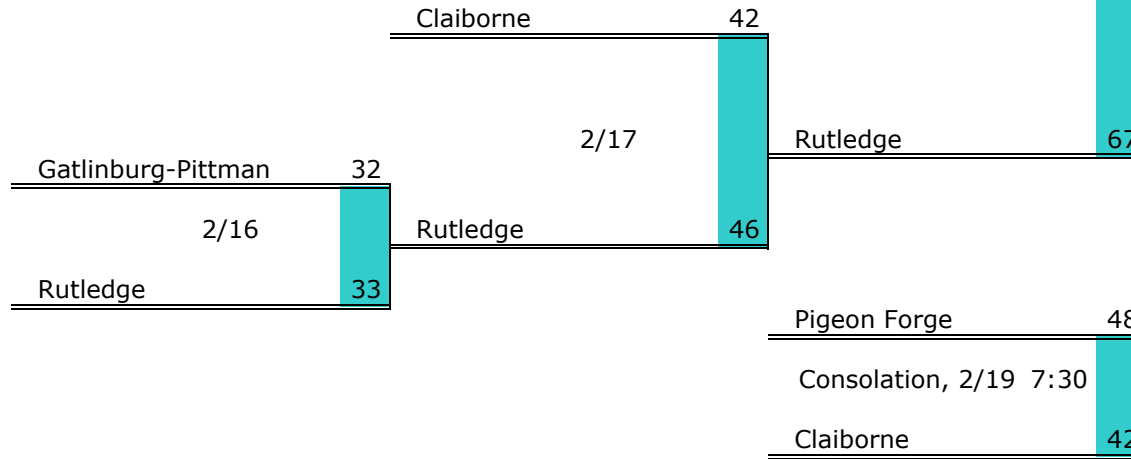

Districts					
A		AA		AAA	
1	9	1	9	1	9
2	10	2	10	2	10
3	11	3	11	3	11
4	12	4	12	4	12
5	13	5	13	5	13
6	14	6	14	6	14
7	15	7	15	7	15
8	16	8	16	8	16
Regions & State					
A		AA		AAA	
Division II Regions					
West		Middle		East	
Division II State					

**District 2 AA**

**Pre-Tourney Rank:**

1. Pigeon Forge
2. Claiborne
3. Gatlinburg-Pittman
4. Cumberland Gap
5. Union Co.
6. Rutledge

**District 2 AA Finish:**

1. Rutledge
2. Cumberland Gap
3. Pigeon Forge
4. Claiborne

**District 3 AA**

**Pre-Tourney Rank:**

1. Austin-East
2. Fulton
3. Alcoa
4. Seymour
5. Carter
6. Gibbs

**District 3 AA Finish:**

1. Austin-East
2. Fulton
3. Alcoa
4. Seymour

Districts					
A		AA		AAA	
1	9	1	9	1	9
2	10	2	10	2	10
3	11	3	11	3	11
4	12	4	12	4	12
5	13	5	13	5	13
6	14	6	14	6	14
7	15	7	15	7	15
8	16	8	16	8	16
Regions & State					
A		AA		AAA	
Division II Regions					
West		Middle		East	
Division II State					