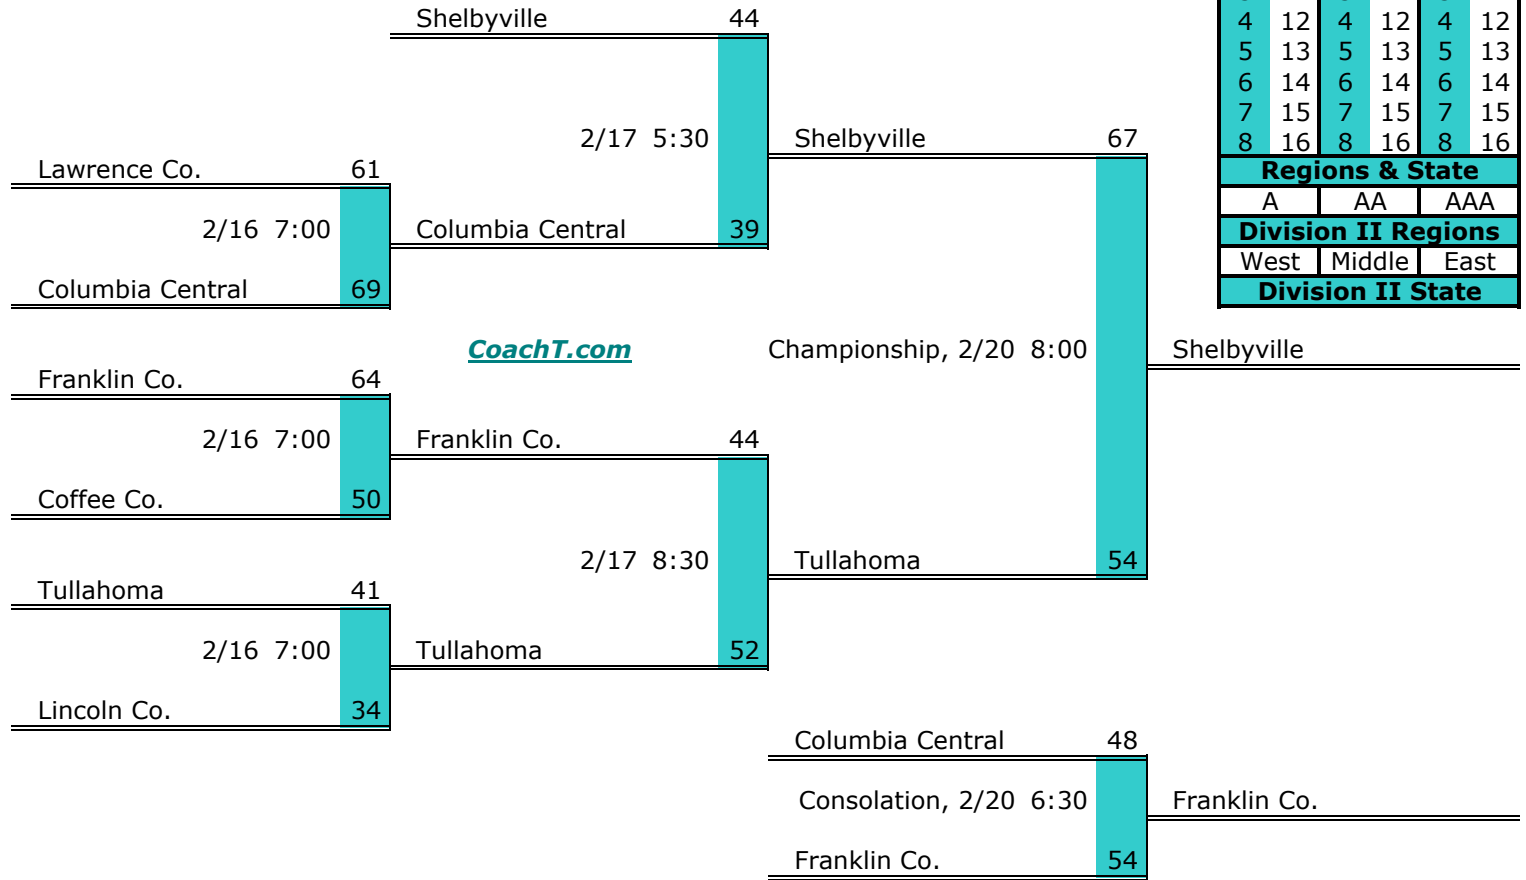

District 8 AAA

Pre-Tourney Rank:

1. Shelbyville
2. Franklin Co.
3. Tullahoma
4. Lawrence Co.
5. Columbia Central
6. Lincoln Co.
7. Coffee Co.

District 8 AAA Finish:

1. Shelbyville
2. Tullahoma
3. Franklin Co.
4. Columbia Central

Districts					
A		AA		AAA	
1	9	1	9	1	9
2	10	2	10	2	10
3	11	3	11	3	11
4	12	4	12	4	12
5	13	5	13	5	13
6	14	6	14	6	14
7	15	7	15	7	15
8	16	8	16	8	16
Regions & State					
A		AA		AAA	
Division II Regions					
West		Middle		East	
Division II State