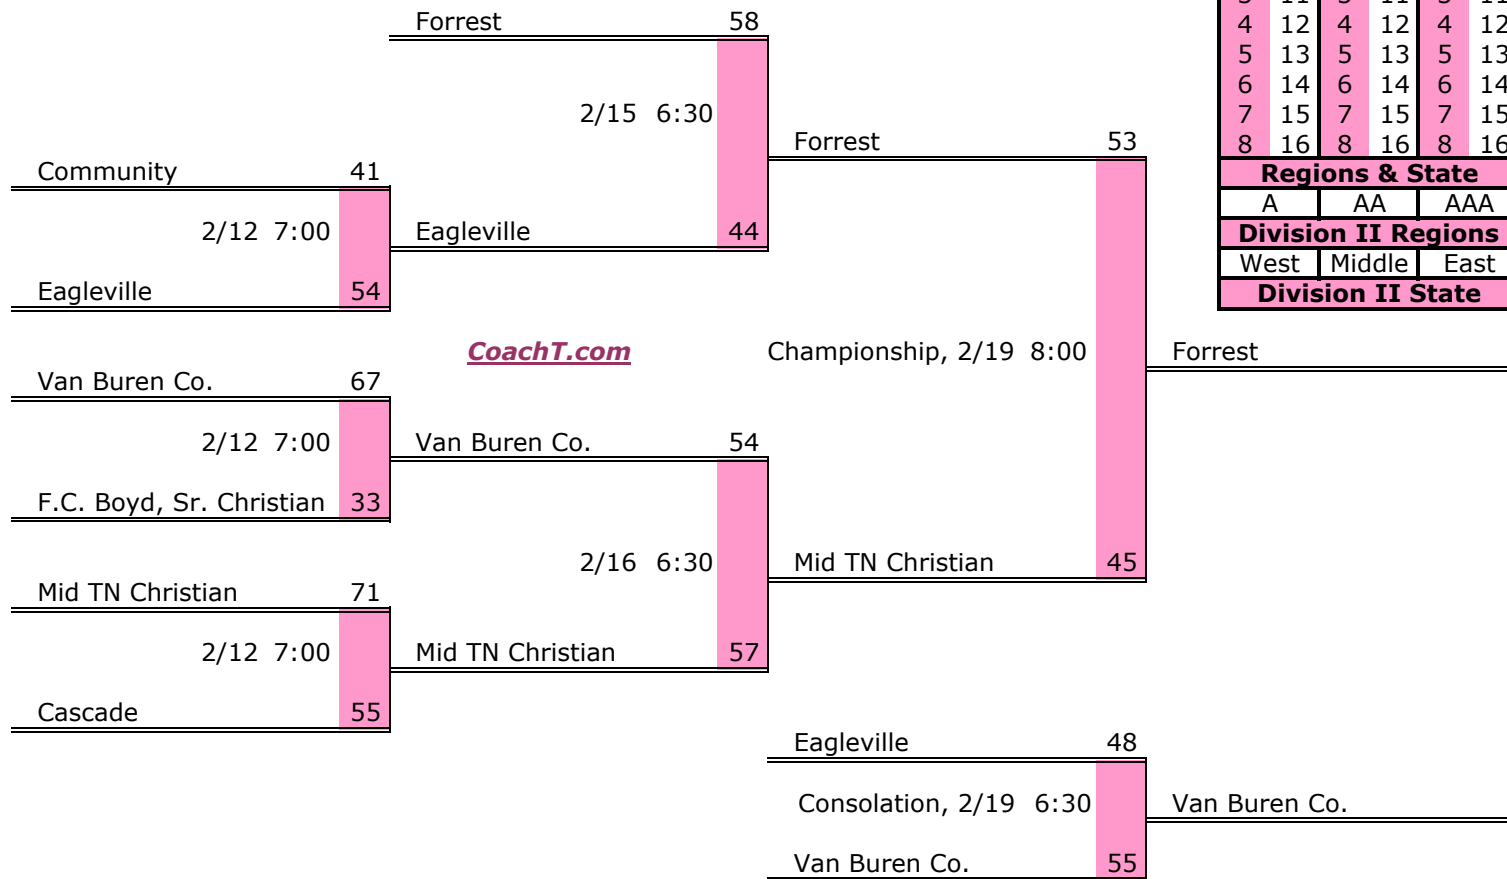

District 9 A

Pre-Tourney Rank:

1. Forrest
2. Van Buren Co.
3. Mid TN Christian
4. Community
5. Eagleville
6. Cascade
7. F.C. Boyd, Sr. Christian

District 9 A Finish:

1. Forrest
2. Mid TN Christian
3. Van Buren Co.
4. Eagleville

Districts					
A		AA		AAA	
1	9	1	9	1	9
2	10	2	10	2	10
3	11	3	11	3	11
4	12	4	12	4	12
5	13	5	13	5	13
6	14	6	14	6	14
7	15	7	15	7	15
8	16	8	16	8	16
Regions & State					
A		AA		AAA	
Division II Regions					
West		Middle		East	
Division II State