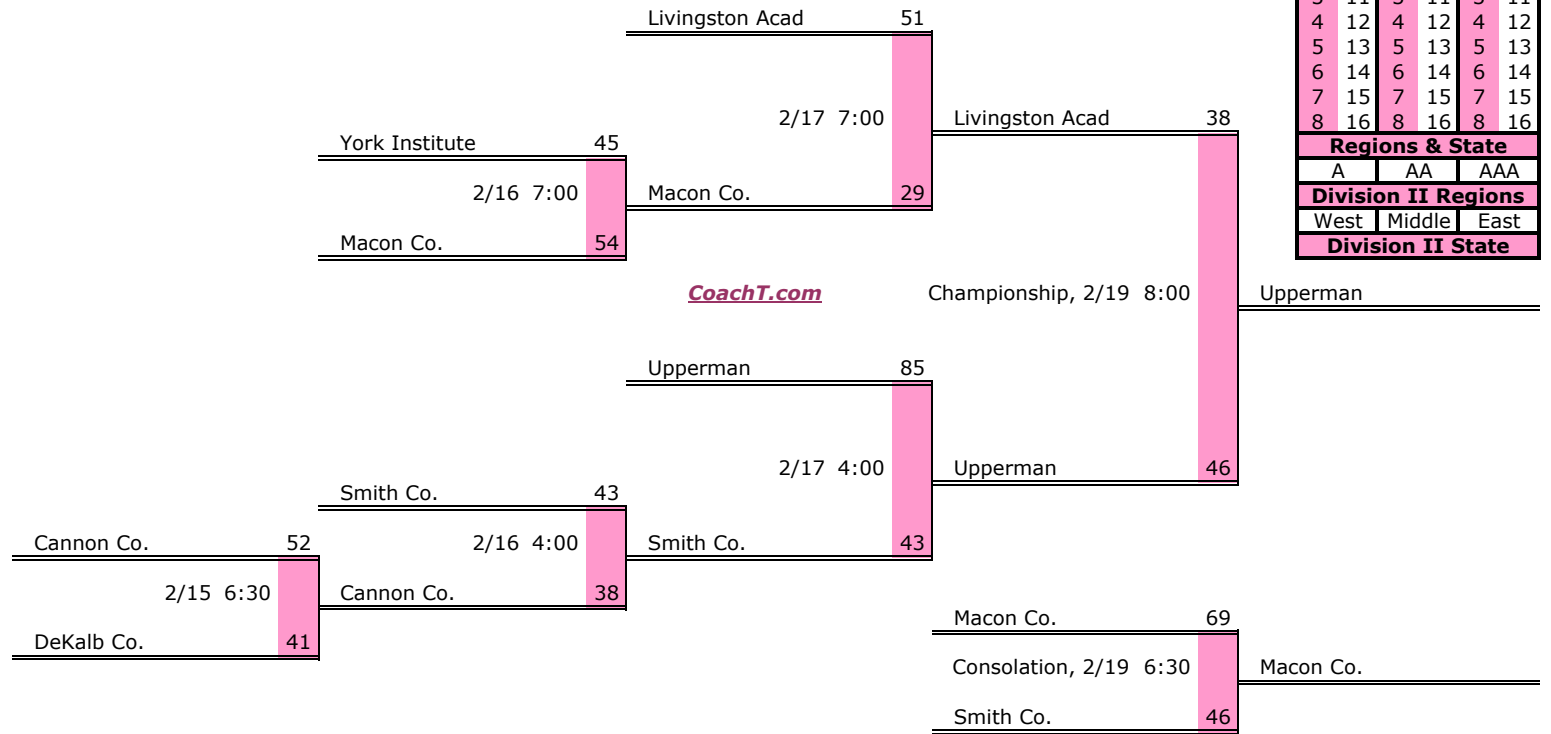

District 7 AA

Pre-Tourney Rank:

1. Livingston Acad
2. Upperman
3. Smith Co.
4. York Institute
5. Macon Co.
6. Cannon Co.
7. DeKalb Co.

District 7 AA Finish:

1. Upperman
2. Livingston Acad
3. Macon Co.
4. Smith Co.

Districts					
A		AA		AAA	
1	9	1	9	1	9
2	10	2	10	2	10
3	11	3	11	3	11
4	12	4	12	4	12
5	13	5	13	5	13
6	14	6	14	6	14
7	15	7	15	7	15
8	16	8	16	8	16
Regions & State					
A		AA		AAA	
Division II Regions					
West		Middle		East	
Division II State