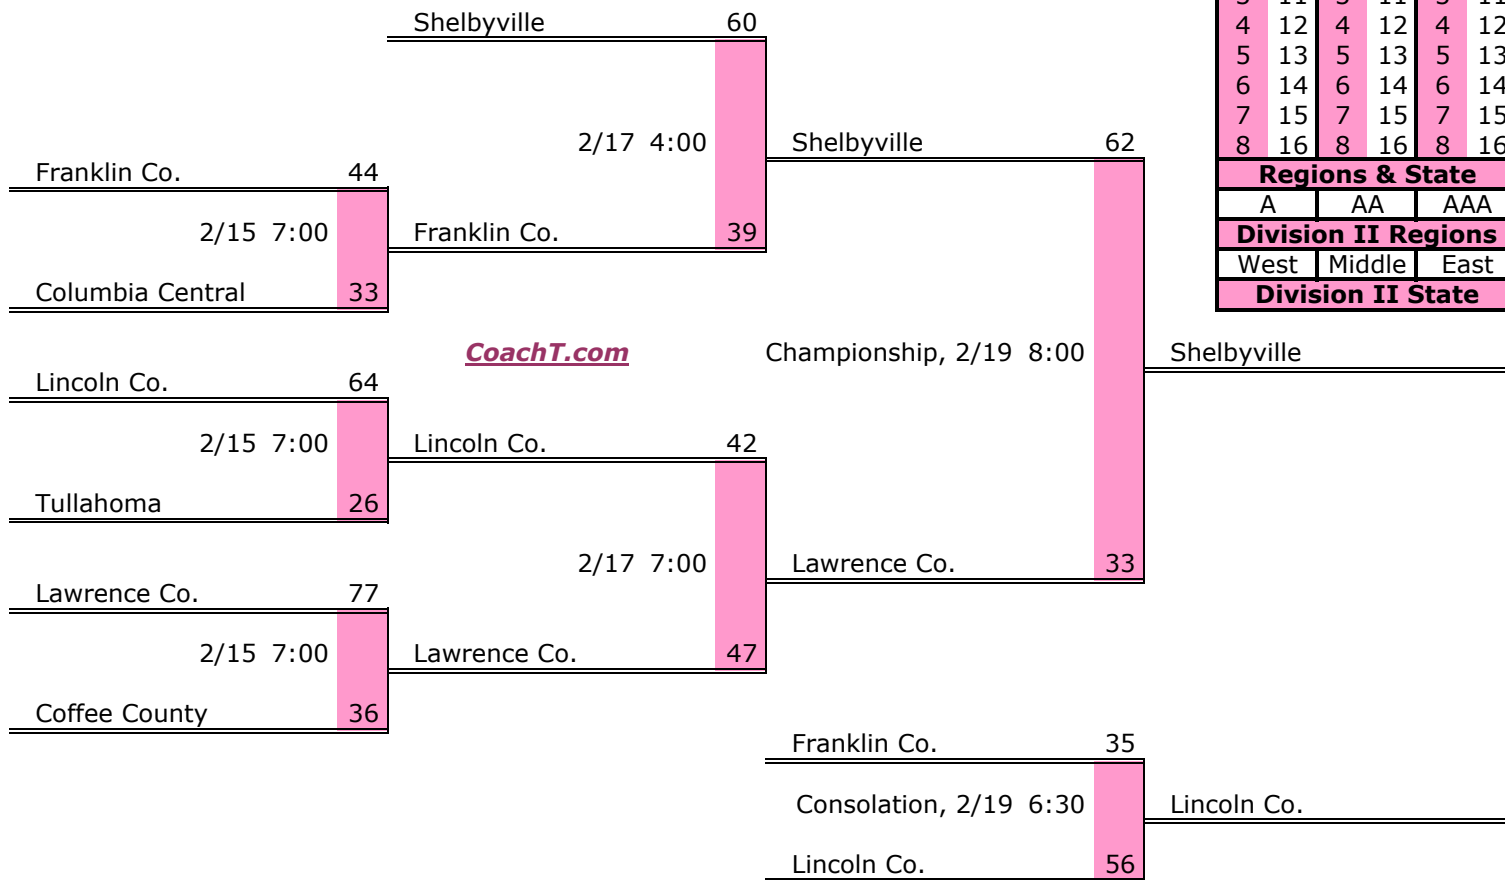

District 8 AAA

Pre-Tourney Rank:

1. Shelbyville
2. Lincoln Co.
3. Lawrence Co.
4. Franklin Co.
5. Columbia Central
6. Coffee County
7. Tullahoma

Districts					
A		AA		AAA	
1	9	1	9	1	9
2	10	2	10	2	10
3	11	3	11	3	11
4	12	4	12	4	12
5	13	5	13	5	13
6	14	6	14	6	14
7	15	7	15	7	15
8	16	8	16	8	16
Regions & State					
A		AA		AAA	
Division II Regions					
West		Middle		East	
Division II State					

District 8 AAA Finish:

1. Shelbyville
2. Lawrence Co.
3. Lincoln Co.
4. Franklin Co.