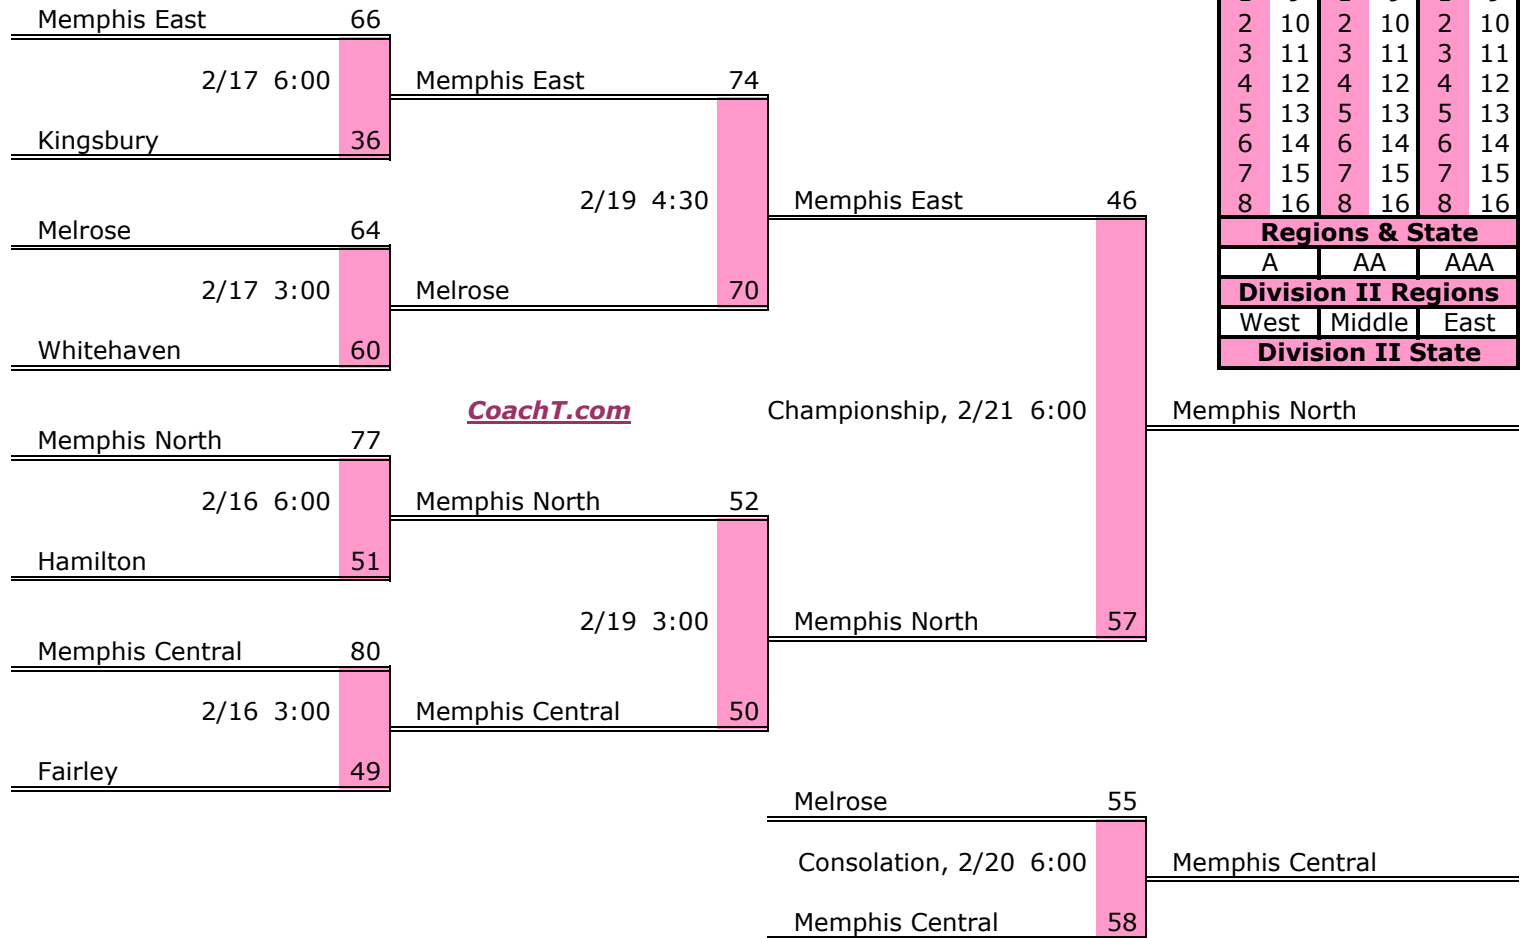

District 15 AAA Finish:

1. White Station
2. Ridgeway
3. Houston
4. Wooddale

Districts					
A		AA		AAA	
1	9	1	9	1	9
2	10	2	10	2	10
3	11	3	11	3	11
4	12	4	12	4	12
5	13	5	13	5	13
6	14	6	14	6	14
7	15	7	15	7	15
8	16	8	16	8	16
Regions & State					
A		AA		AAA	
Division II Regions					
West		Middle		East	
Division II State					

District 16 AAA

Pre-Tourney Rank:

1. Memphis East
2. Memphis North
3. Memphis Central
4. Melrose
5. Whitehaven
6. Fairley
7. Hamilton
8. Kingsbury

District 16 AAA Finish:

1. Memphis North
2. Memphis East
3. Memphis Central
4. Melrose