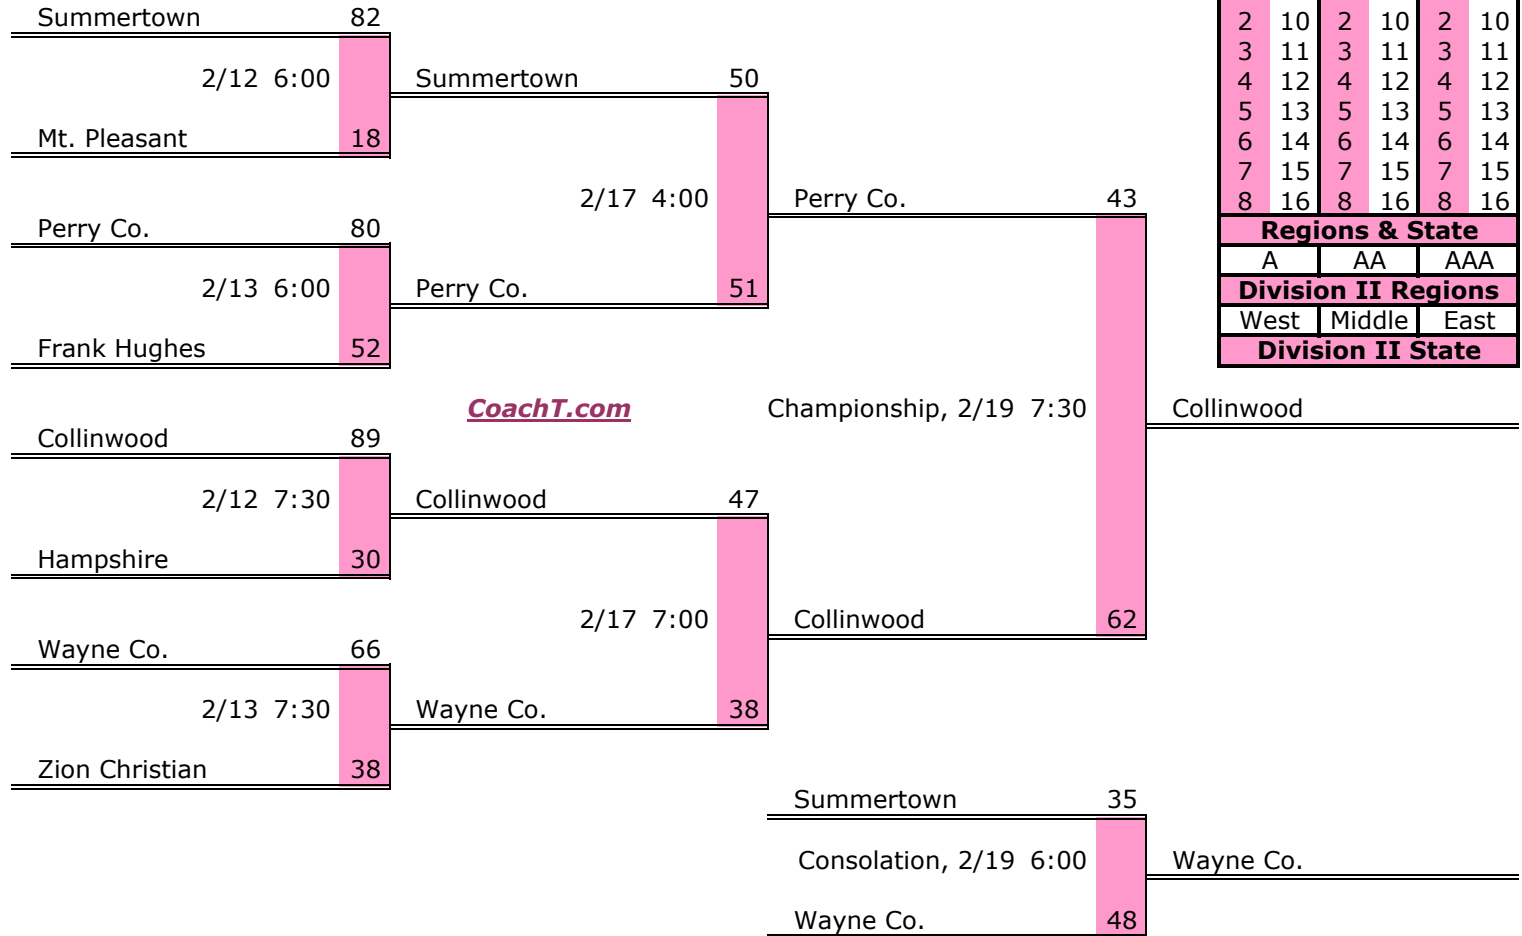

District 12 A

Pre-Tourney Rank:

1. Summertown
2. Collinwood
3. Wayne Co.
4. Perry Co.
5. Frank Hughes
6. Zion Christian
7. Hampshire
8. Mt. Pleasant

Districts					
A		AA		AAA	
1	9	1	9	1	9
2	10	2	10	2	10
3	11	3	11	3	11
4	12	4	12	4	12
5	13	5	13	5	13
6	14	6	14	6	14
7	15	7	15	7	15
8	16	8	16	8	16
Regions & State					
A		AA		AAA	
Division II Regions					
West		Middle		East	
Division II State					

District 12 A Finish:

1. Collinwood
2. Perry Co.
3. Wayne Co.
4. Summertown