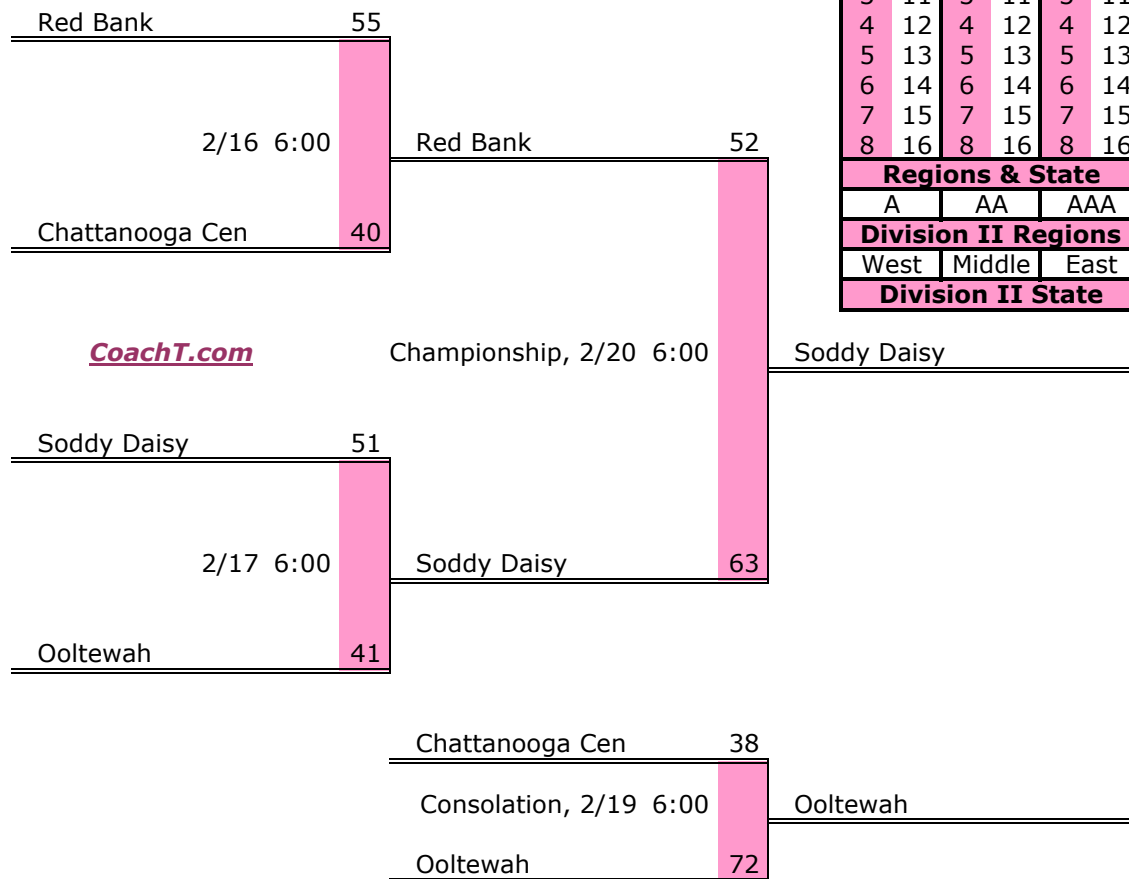

District 6 AAA

Pre-Tourney Rank:

1. Red Bank
2. Soddy Daisy
3. Ooltewah
4. Chattanooga Cen

District 6 AAA Finish:

1. Soddy Daisy
2. Red Bank
3. Ooltewah
4. Chattanooga Cen

Districts					
A		AA		AAA	
1	9	1	9	1	9
2	10	2	10	2	10
3	11	3	11	3	11
4	12	4	12	4	12
5	13	5	13	5	13
6	14	6	14	6	14
7	15	7	15	7	15
8	16	8	16	8	16
Regions & State					
A		AA		AAA	
Division II Regions					
West		Middle		East	
Division II State					