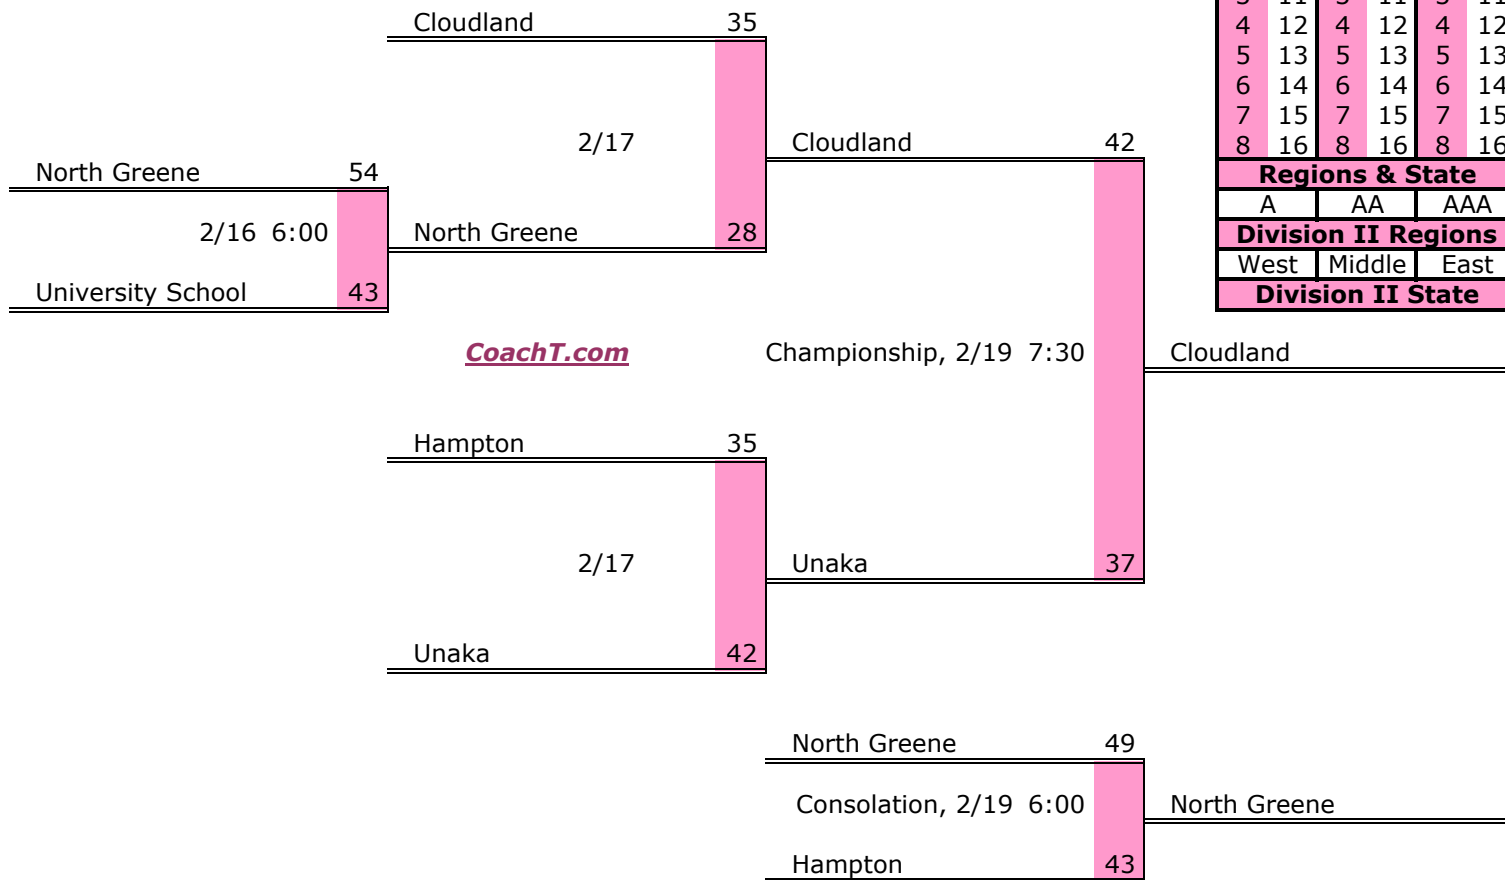

District 1 A

Pre-Tourney Rank:

1. Cloudland
2. Hampton
3. Unaka
4. North Greene
5. University School