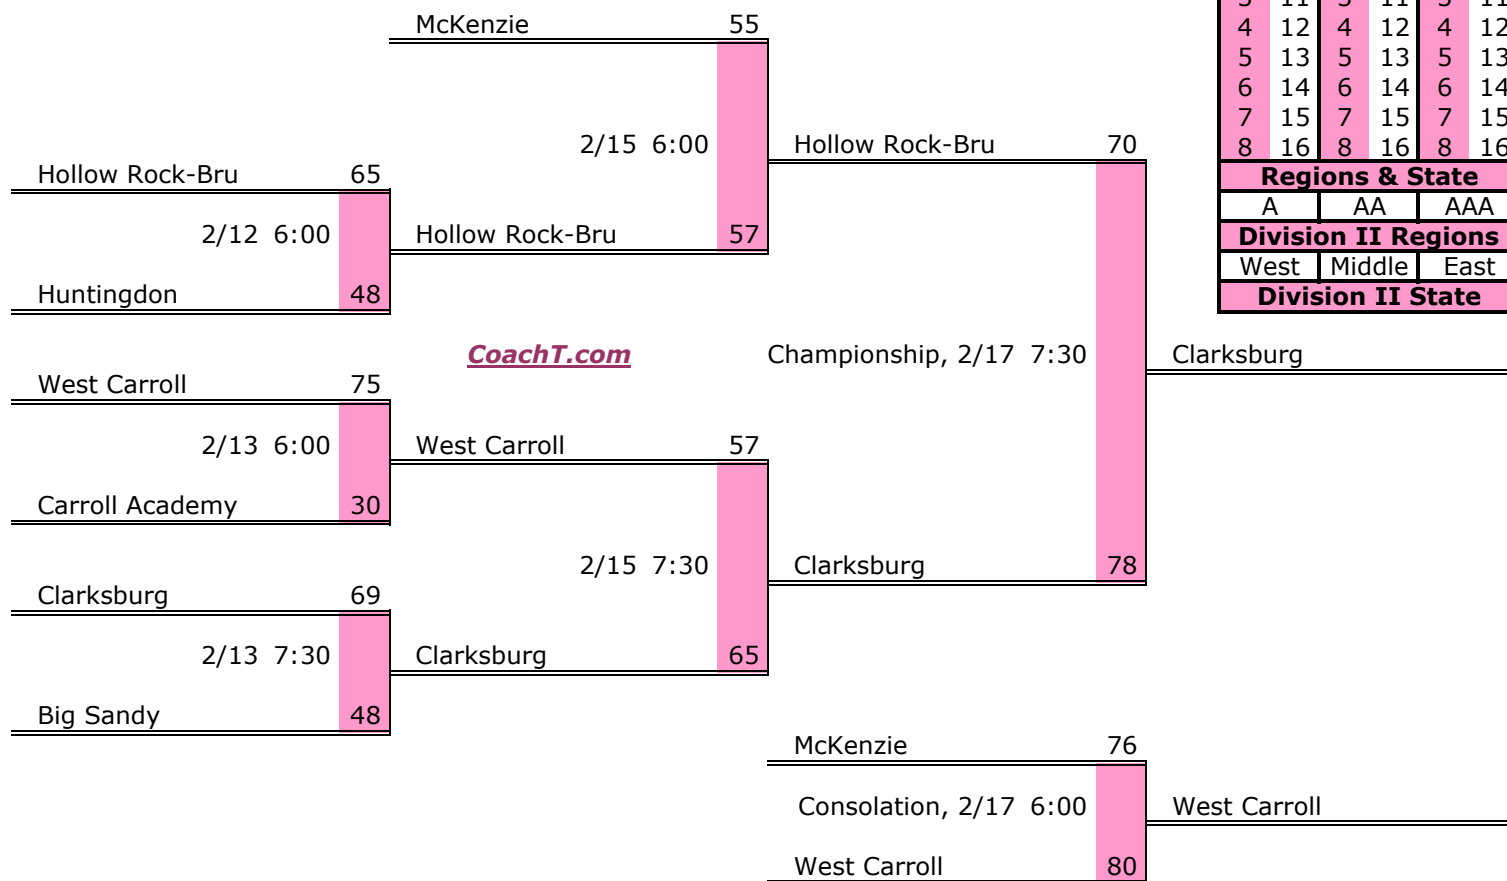

District 13 A

Pre-Tourney Rank:

1. McKenzie
2. West Carroll
3. Clarksburg
4. Hollow Rock-Bru
5. Huntingdon
6. Big Sandy
7. Carroll Academy

District 13 A Finish:

1. Clarksburg
2. Hollow Rock-Bru
3. West Carroll
4. McKenzie

Districts					
A		AA		AAA	
1	9	1	9	1	9
2	10	2	10	2	10
3	11	3	11	3	11
4	12	4	12	4	12
5	13	5	13	5	13
6	14	6	14	6	14
7	15	7	15	7	15
8	16	8	16	8	16
Regions & State					
A		AA		AAA	
Division II Regions					
West		Middle		East	
Division II State