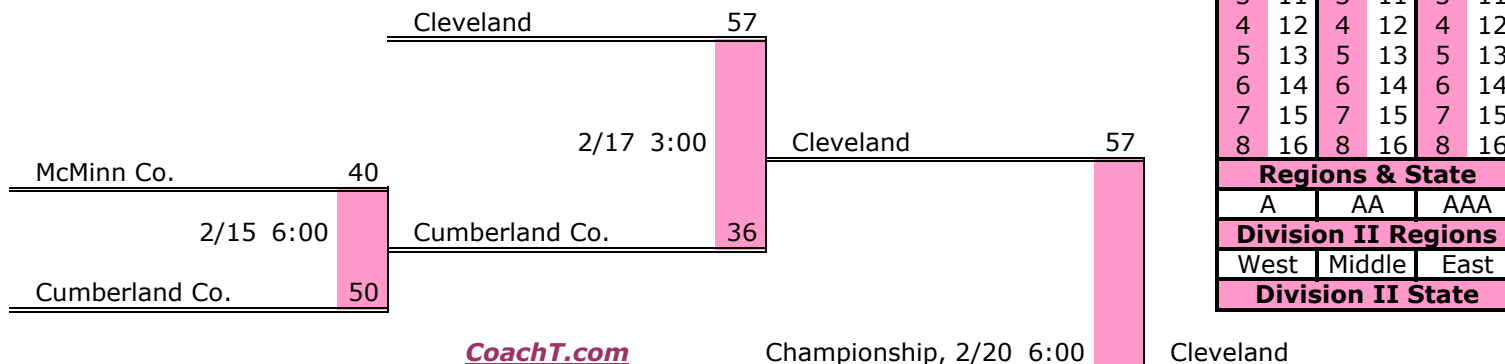

District 5 AAA

Pre-Tourney Rank:

1. Cleveland
2. Walker Valley
3. Bradley Central
4. McMinn Co.
5. Cumberland Co.
6. Rhea Co.