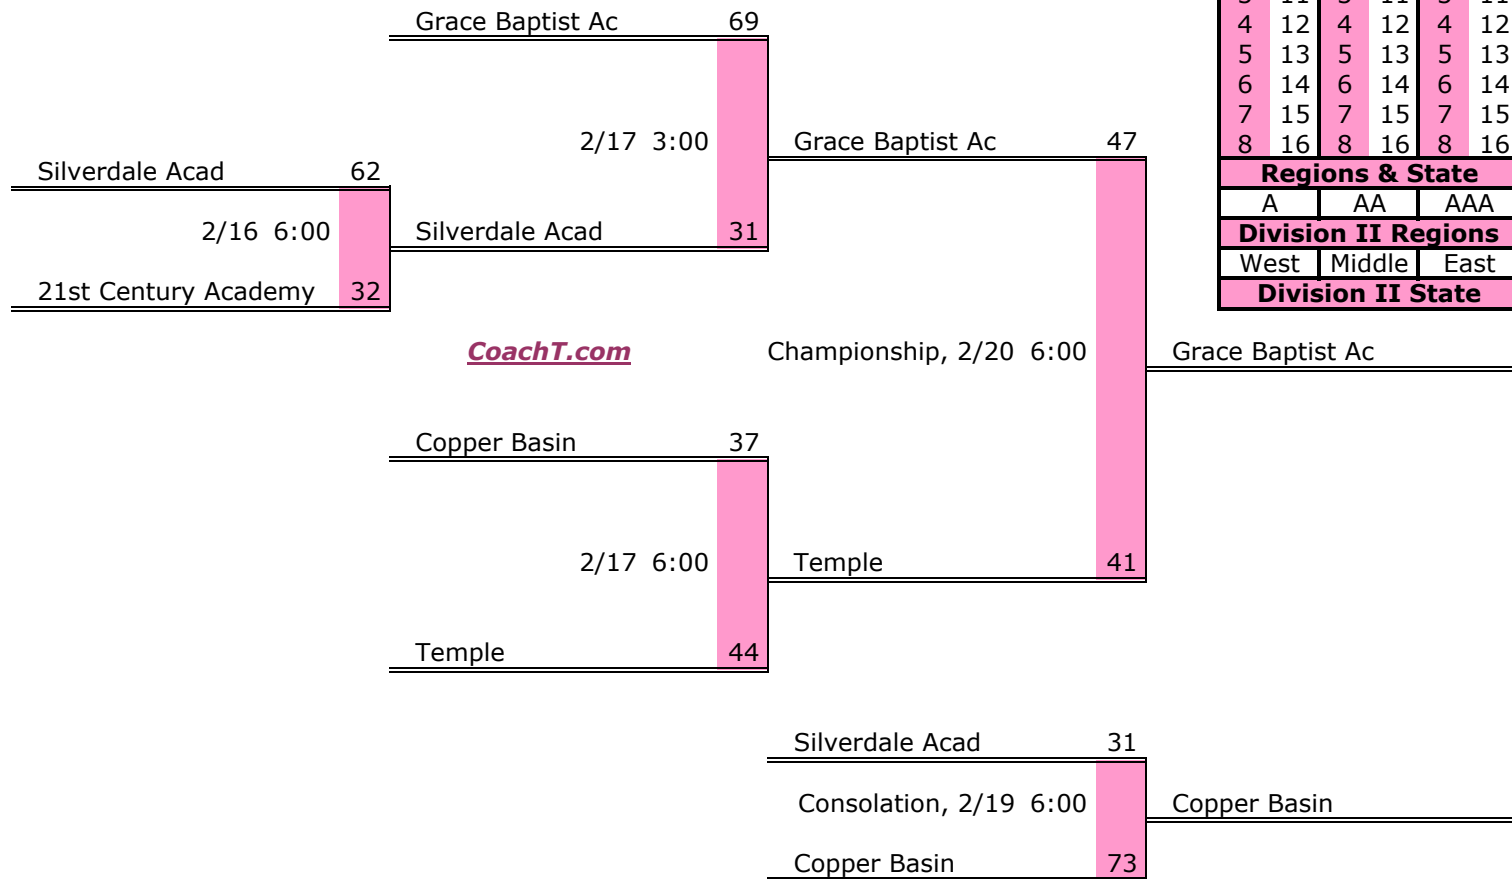

District 5 A

Pre-Tourney Rank:

1. Grace Baptist Ac
2. Copper Basin
3. Temple
4. Silverdale Acad
5. 21st Century Academy

Districts					
A		AA		AAA	
1	9	1	9	1	9
2	10	2	10	2	10
3	11	3	11	3	11
4	12	4	12	4	12
5	13	5	13	5	13
6	14	6	14	6	14
7	15	7	15	7	15
8	16	8	16	8	16
Regions & State					
A		AA		AAA	
Division II Regions					
West		Middle		East	
Division II State					

District 5 A Finish:

1. Grace Baptist Ac
2. Temple
3. Copper Basin
4. Silverdale Acad