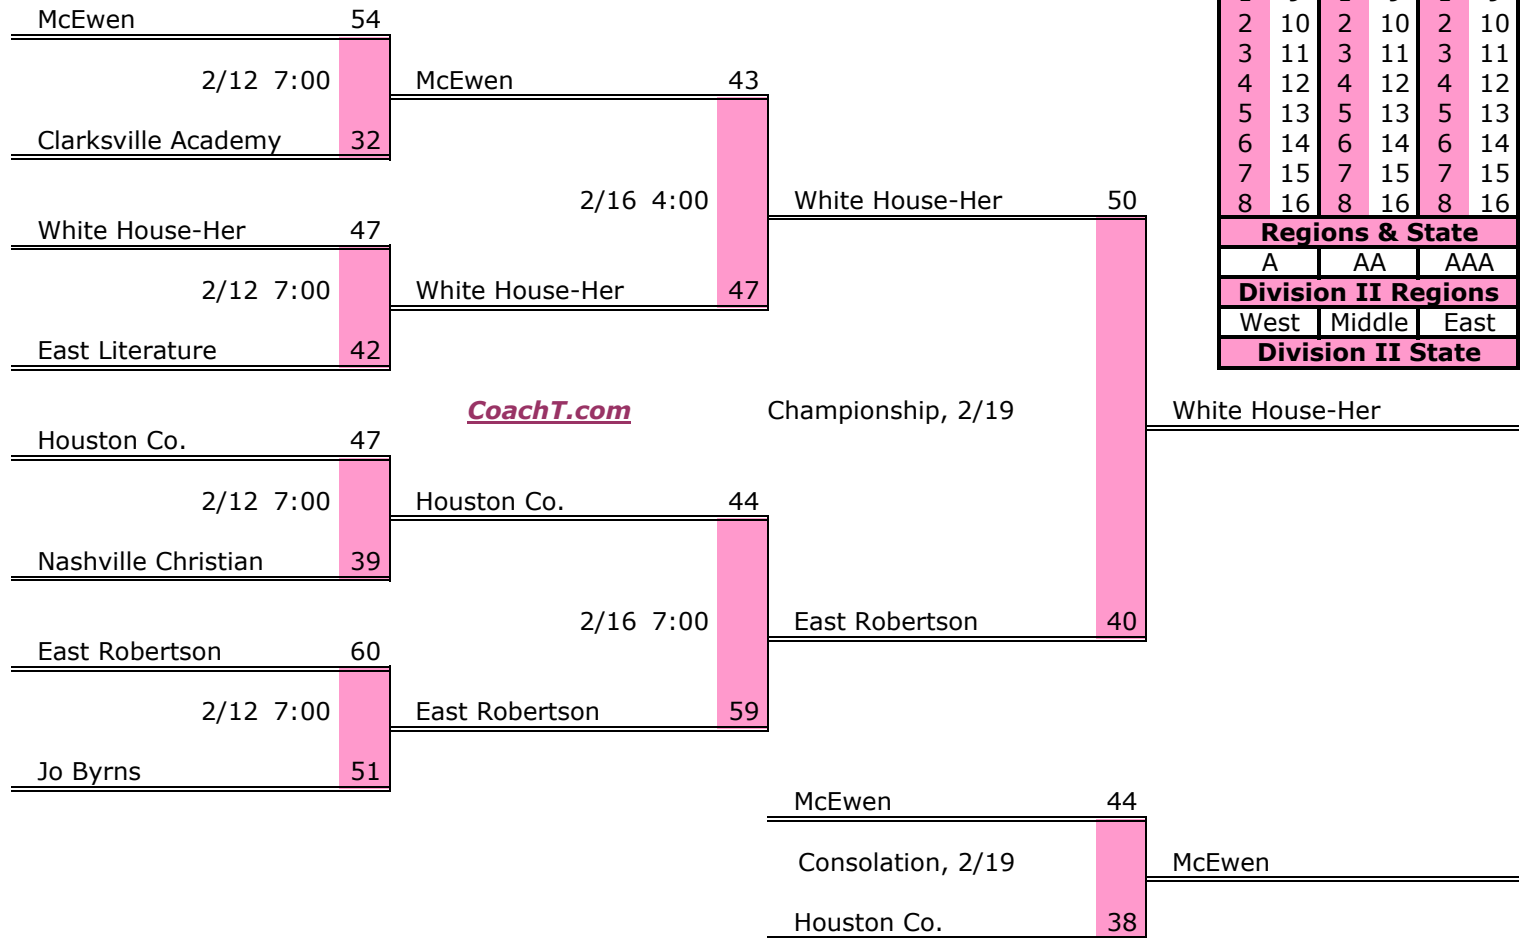

District 10 A

Pre-Tourney Rank:

1. McEwen
2. Houston Co.
3. East Robertson
4. White House-Her
5. East Literature
6. Jo Byrns
7. Nashville Christian
8. Clarksville Academy

District 10 A Finish:

1. White House-Her
2. East Robertson
3. McEwen
4. Houston Co.