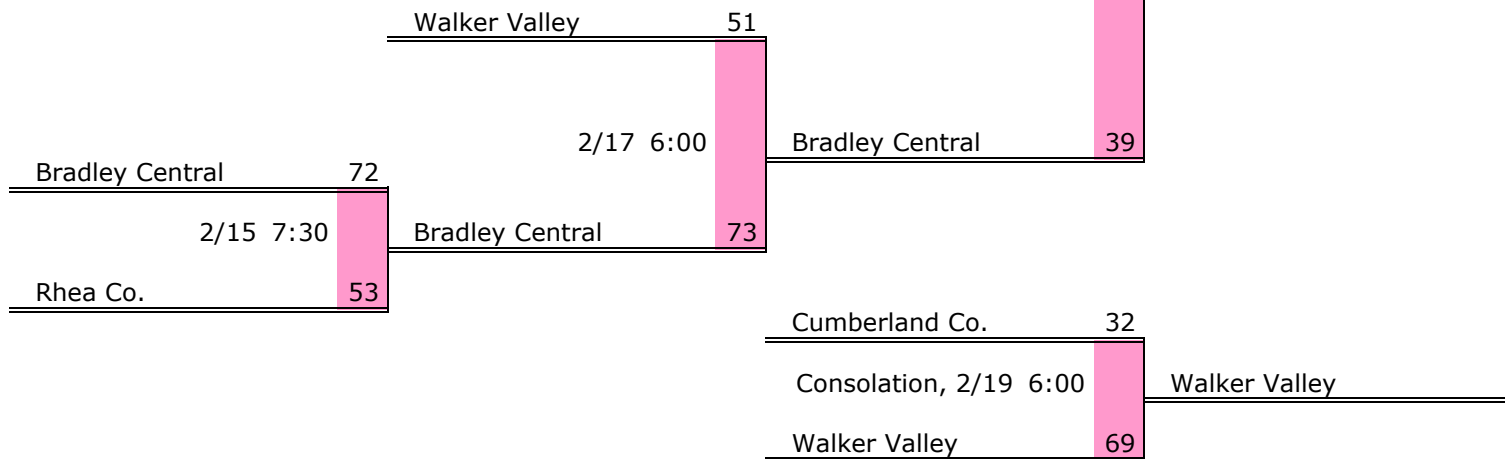

District 5 AAA

Pre-Tourney Rank:

1. Cleveland
2. Walker Valley
3. Bradley Central
4. McMinn Co.
5. Cumberland Co.
6. Rhea Co.

District 5 AAA Finish:

1. Cleveland
2. Bradley Central
3. Walker Valley
4. Cumberland Co.