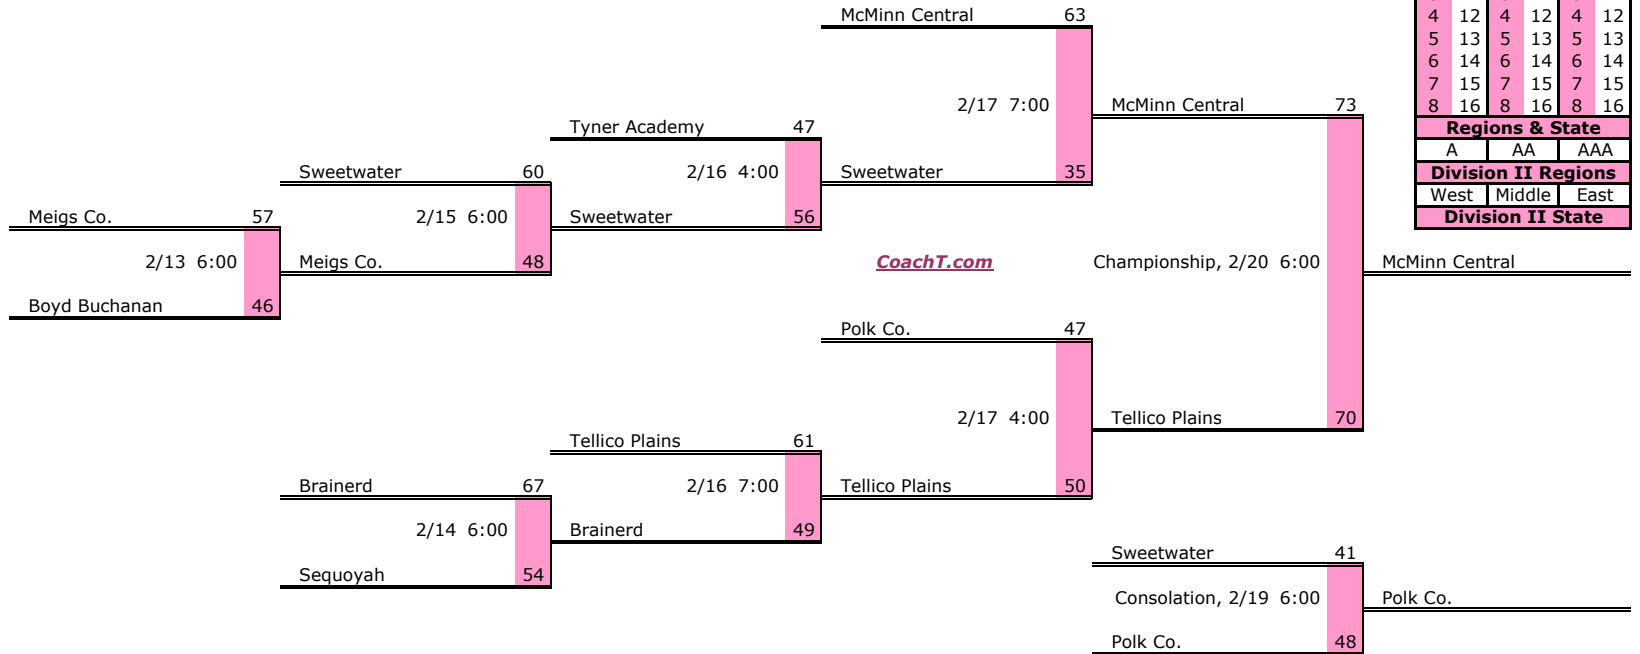

District 3 AA

Pre-Tourney Rank:

1. Seymour
2. Austin-East
3. Alcoa
4. Fulton
5. Gibbs
6. Carter

District 3 AA Finish:

1. Austin-East
2. Seymour
3. Alcoa
4. Gibbs

Districts					
A		AA		AAA	
1	9	1	9	1	9
2	10	2	10	2	10
3	11	3	11	3	11
4	12	4	12	4	12
5	13	5	13	5	13
6	14	6	14	6	14
7	15	7	15	7	15
8	16	8	16	8	16
Regions & State					
A		AA		AAA	
Division II Regions					
West		Middle		East	
Division II State					

District 4 AA

Pre-Tourney Rank:

1. Loudon
2. Stone Memorial
3. CAK
4. Knox Catholic
5. Scott
6. Anderson Co.
7. Kingston

District 4 AA Finish:

1. Stone Memorial
2. Loudon
3. Knox Catholic
4. Anderson Co.

Districts					
A		AA		AAA	
1	9	1	9	1	9
2	10	2	10	2	10
3	11	3	11	3	11
4	12	4	12	4	12
5	13	5	13	5	13
6	14	6	14	6	14
7	15	7	15	7	15
8	16	8	16	8	16
Regions & State					
A		AA		AAA	
Division II Regions					
West		Middle		East	
Division II State					

District 5 AA

Pre-Tourney Rank:

1. McMinn Central
2. Polk Co.
3. Tellico Plains
4. Tyner Academy
5. Sweetwater
6. Brainerd
7. Sequoyah
8. Meigs Co.
9. Boyd Buchanan

District 5 AA Finish:

1. McMinn Central
2. Tellico Plains
3. Polk Co.
4. Sweetwater