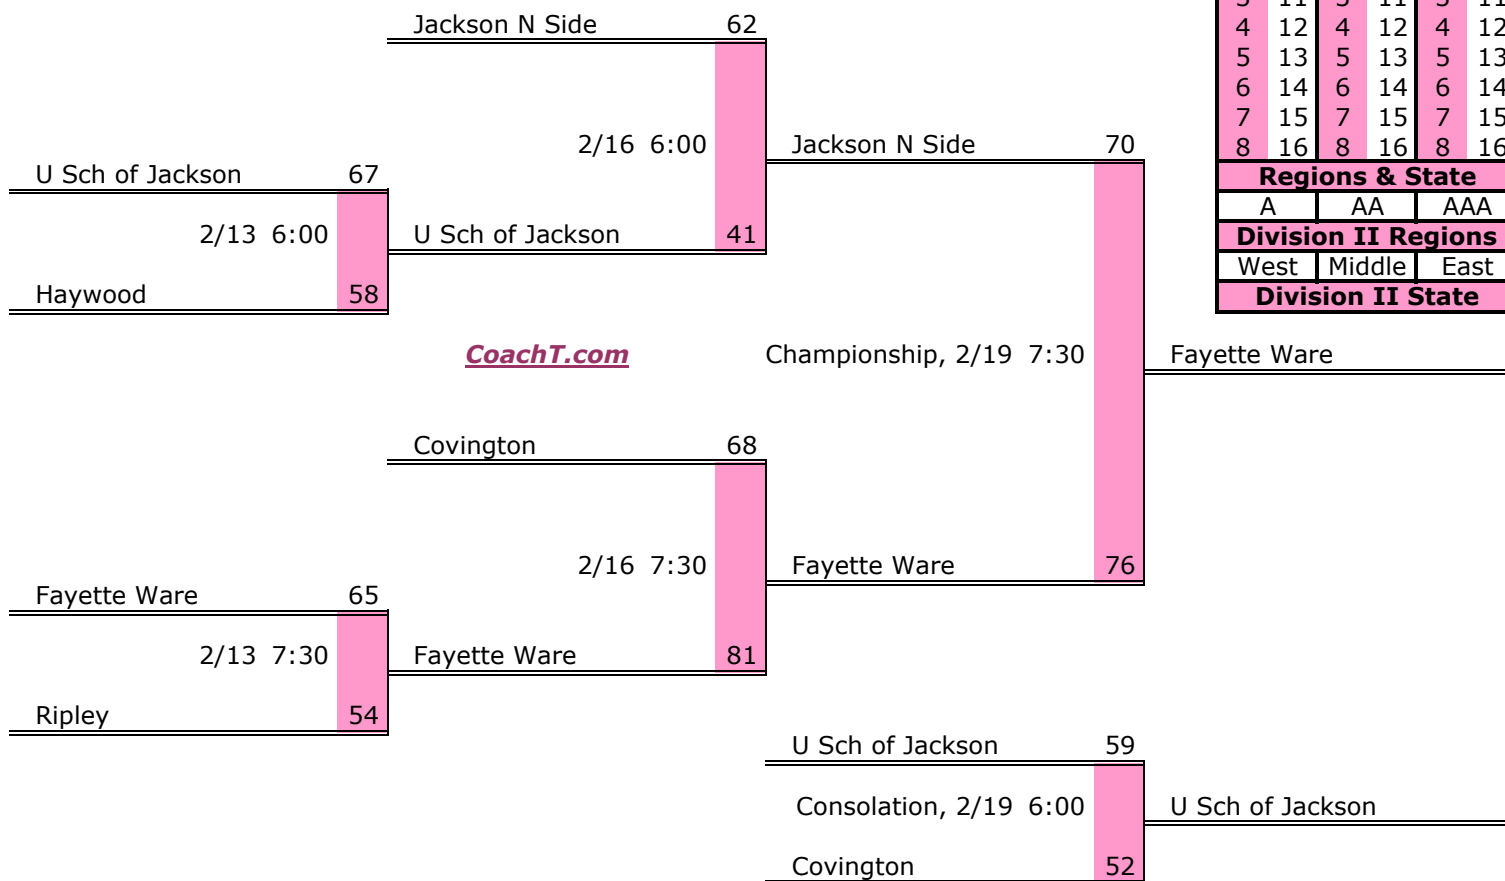

District 14 AA

Pre-Tourney Rank:

1. Jackson N Side
2. Covington
3. Fayette Ware
4. U Sch of Jackson
5. Haywood
6. Ripley

District 14 AA Finish:

1. Fayette Ware
2. Jackson N Side
3. U Sch of Jackson
4. Covington