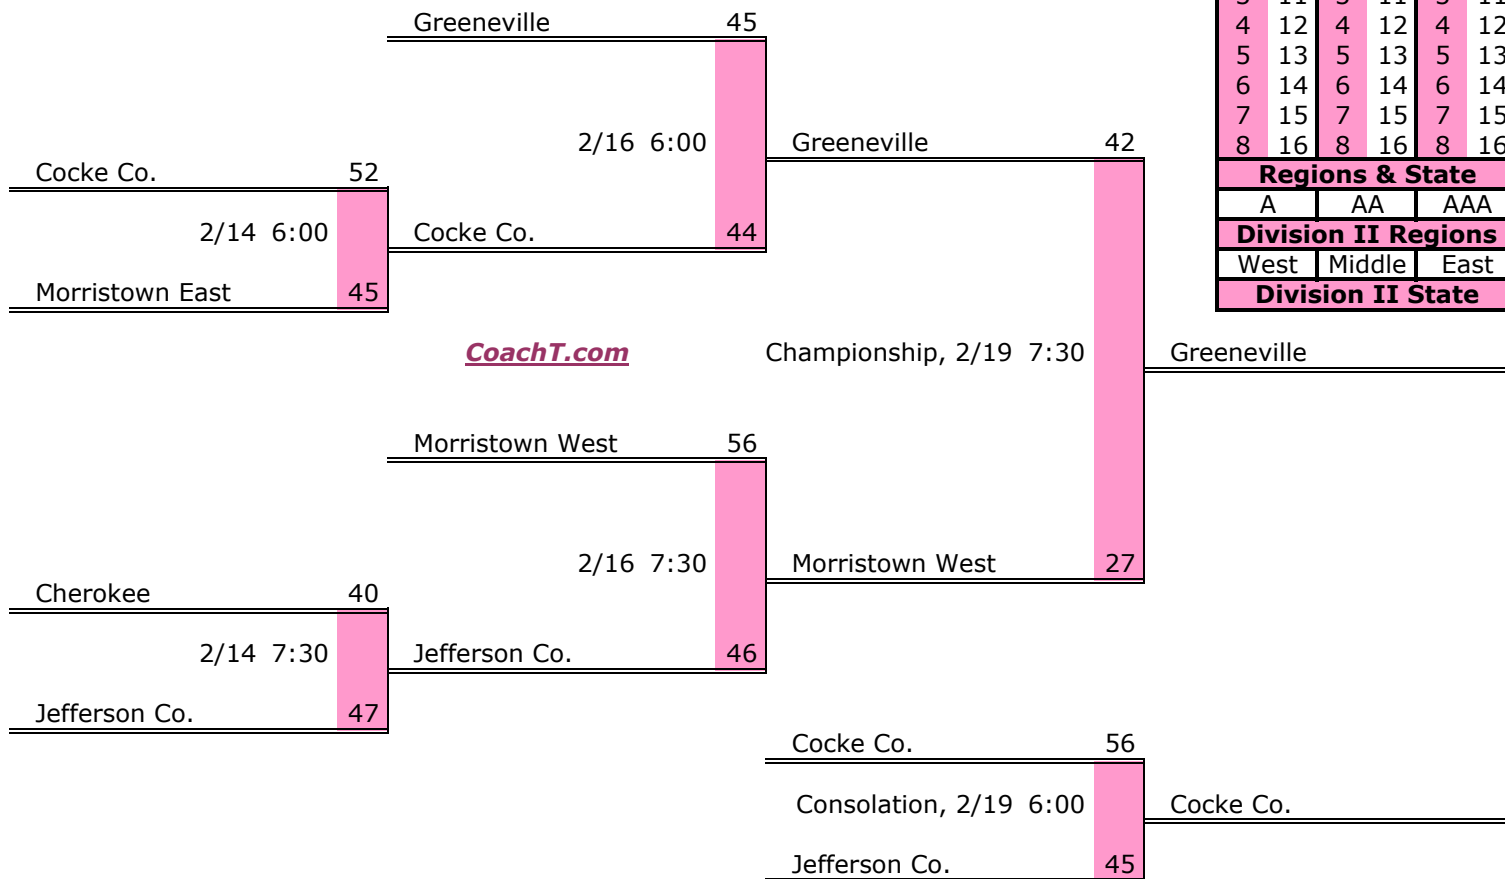

District 2 AAA

Pre-Tourney Rank:

1. Greeneville
2. Morristown West
3. Cherokee
4. Cocke Co.
5. Morristown East
6. Jefferson Co.

District 2 AAA Finish:

1. Greeneville
2. Morristown West
3. Cocke Co.
4. Jefferson Co.