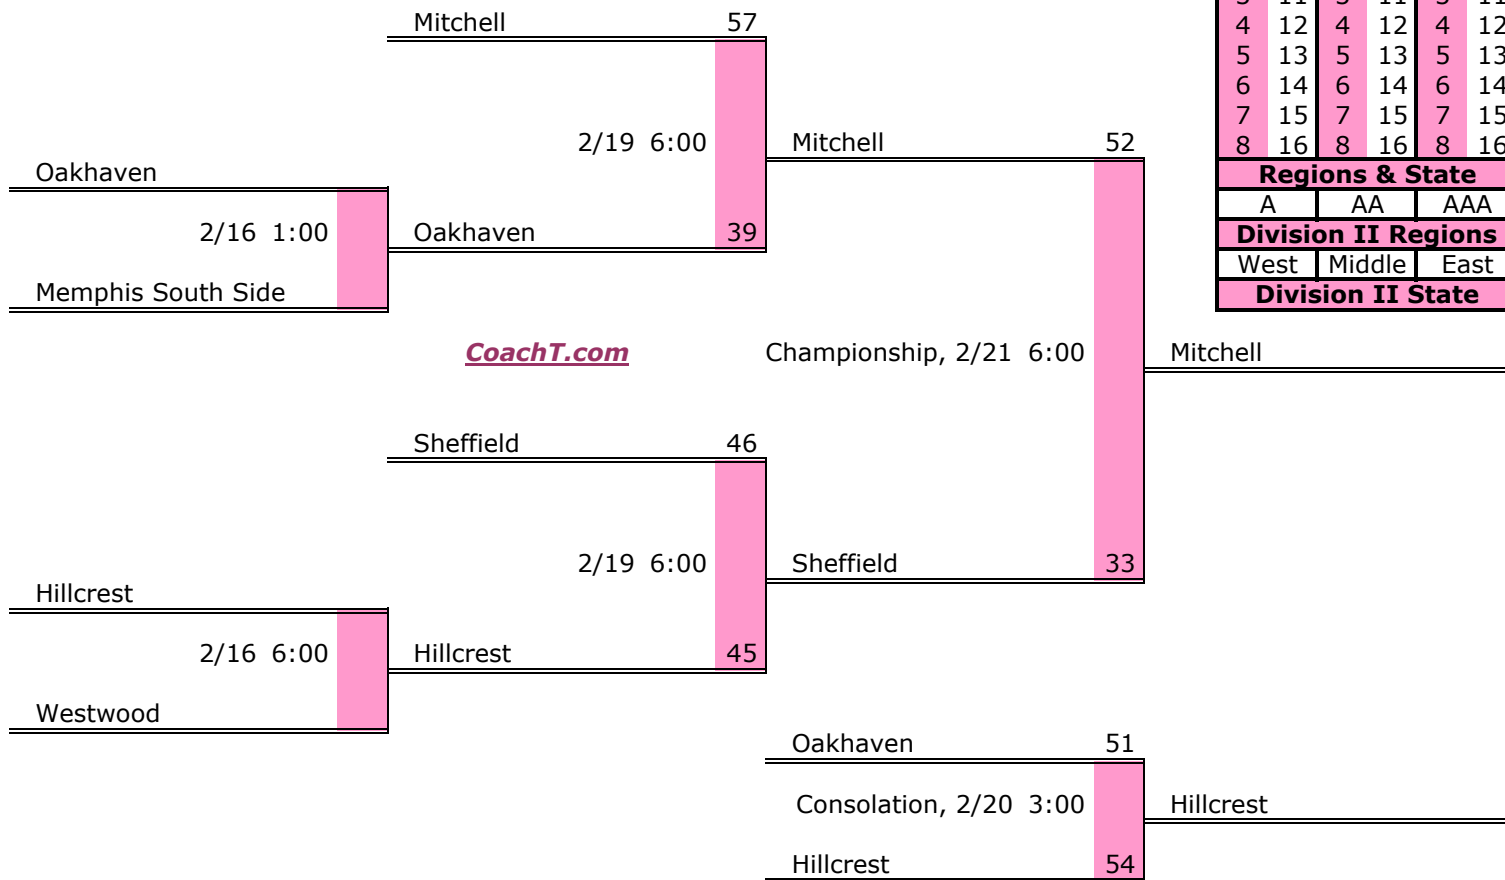

District 14 AA Finish:

1. Fayette Ware
2. Jackson N Side
3. U Sch of Jackson
4. Covington

District 15 AA

Pre-Tourney Rank:

1. B. T. Washington
2. Treadwell
3. G. W. Carver
4. Trezevant
5. Frayser

District 15 AA Finish:

1. B. T. Washington
2. Treadwell
3. Trezevant
4. G. W. Carver

District 16 AA

Pre-Tourney Rank:

1. Mitchell
2. Sheffield
3. Hillcrest
4. Oakhaven
5. Memphis South Side
6. Westwood

District 16 AA Finish:

1. Mitchell
2. Sheffield
3. Hillcrest
4. Oakhaven