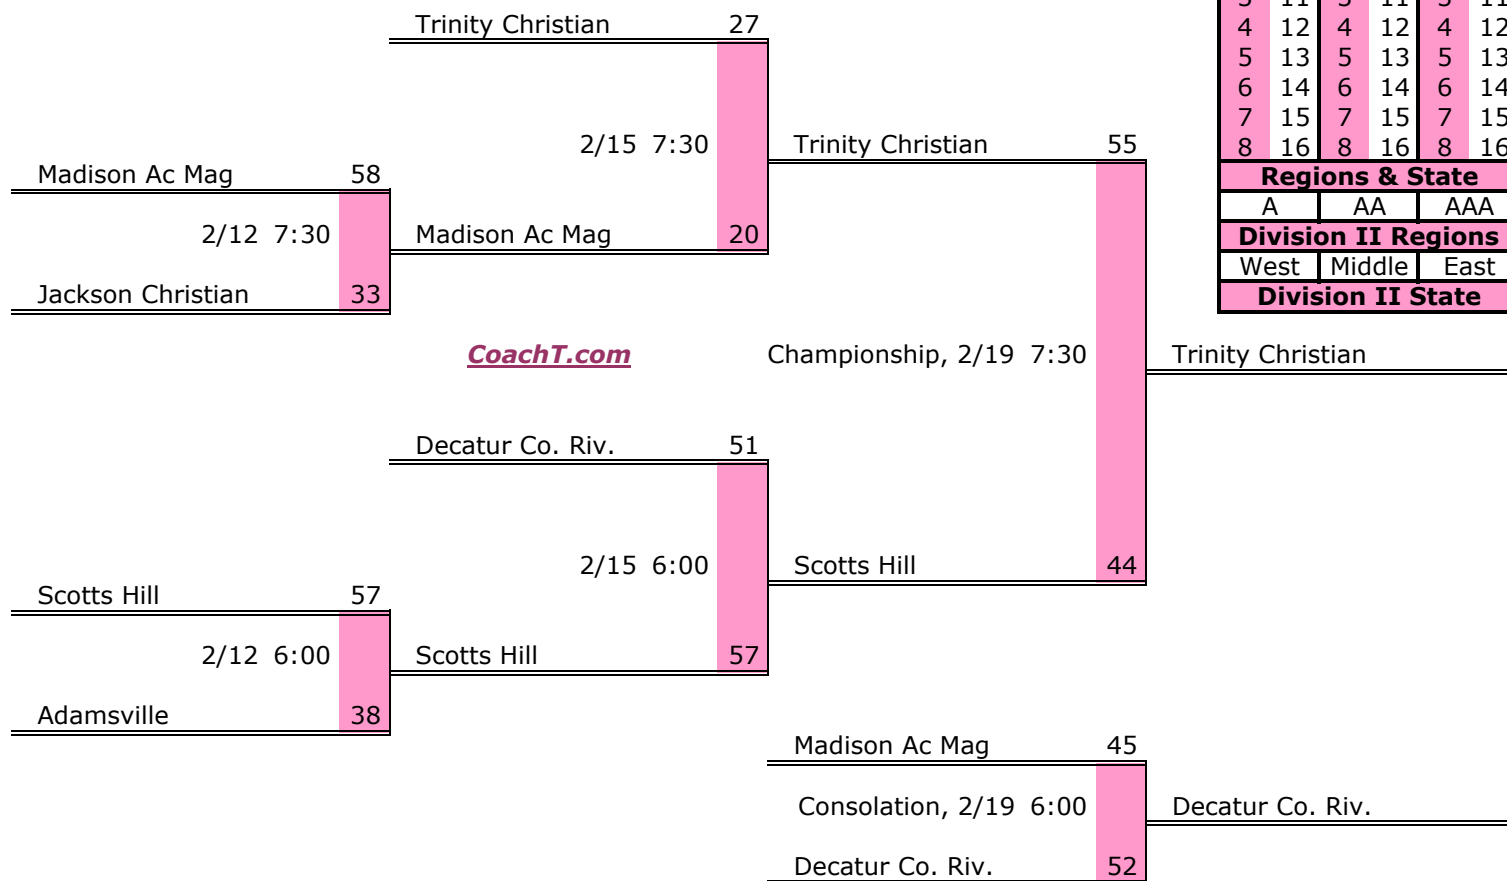

District 15 A

Pre-Tourney Rank:

1. Trinity Christian
2. Decatur Co. Riv.
3. Scotts Hill
4. Madison Ac Mag
5. Jackson Christian
6. Adamsville

Districts					
A		AA		AAA	
1	9	1	9	1	9
2	10	2	10	2	10
3	11	3	11	3	11
4	12	4	12	4	12
5	13	5	13	5	13
6	14	6	14	6	14
7	15	7	15	7	15
8	16	8	16	8	16
Regions & State					
A		AA		AAA	
Division II Regions					
West		Middle		East	
Division II State					

District 15 A Finish:

1. Trinity Christian
2. Scotts Hill
3. Decatur Co. Riv.
4. Madison Ac Mag