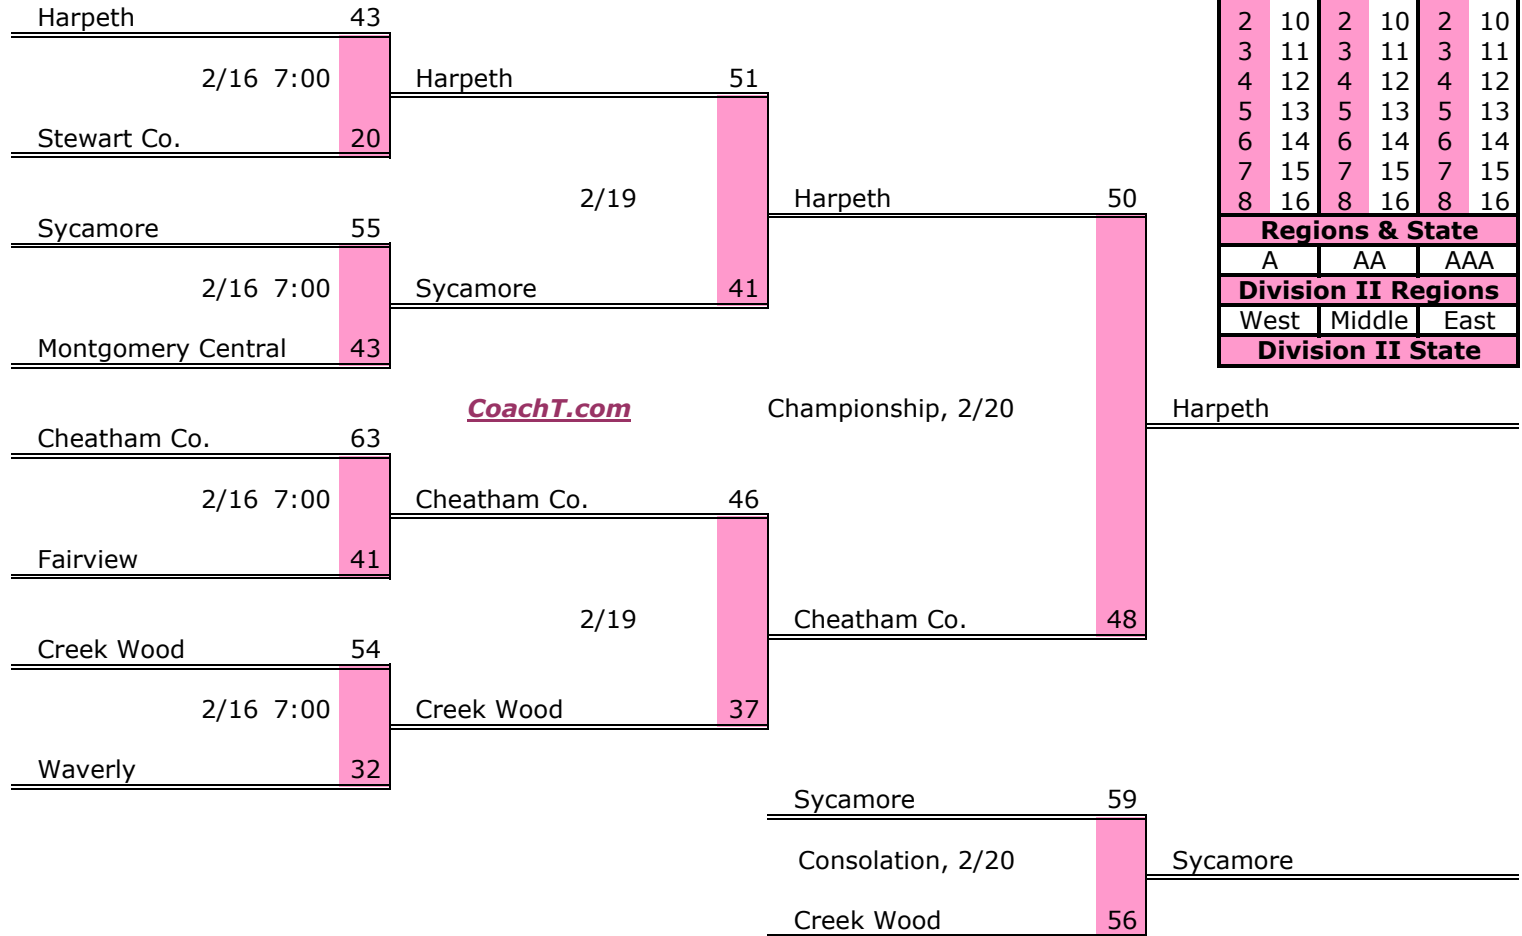

District 10 AA

Pre-Tourney Rank:

1. Marshall Co.
2. Lewis Co.
3. Giles Co.
4. Spring Hill
5. Loretto
6. Page

District 10 AA Finish:

1. Marshall Co.
2. Lewis Co.
3. Page
4. Spring Hill

Districts					
A		AA		AAA	
1	9	1	9	1	9
2	10	2	10	2	10
3	11	3	11	3	11
4	12	4	12	4	12
5	13	5	13	5	13
6	14	6	14	6	14
7	15	7	15	7	15
8	16	8	16	8	16
Regions & State					
A		AA		AAA	
Division II Regions					
West		Middle		East	
Division II State					

District 11 AA

Pre-Tourney Rank:

1. Harpeth
2. Cheatham Co.
3. Creek Wood
4. Sycamore
5. Montgomery Central
6. Waverly
7. Fairview
8. Stewart Co.

District 11 AA Finish:

1. Harpeth
2. Cheatham Co.
3. Sycamore
4. Creek Wood