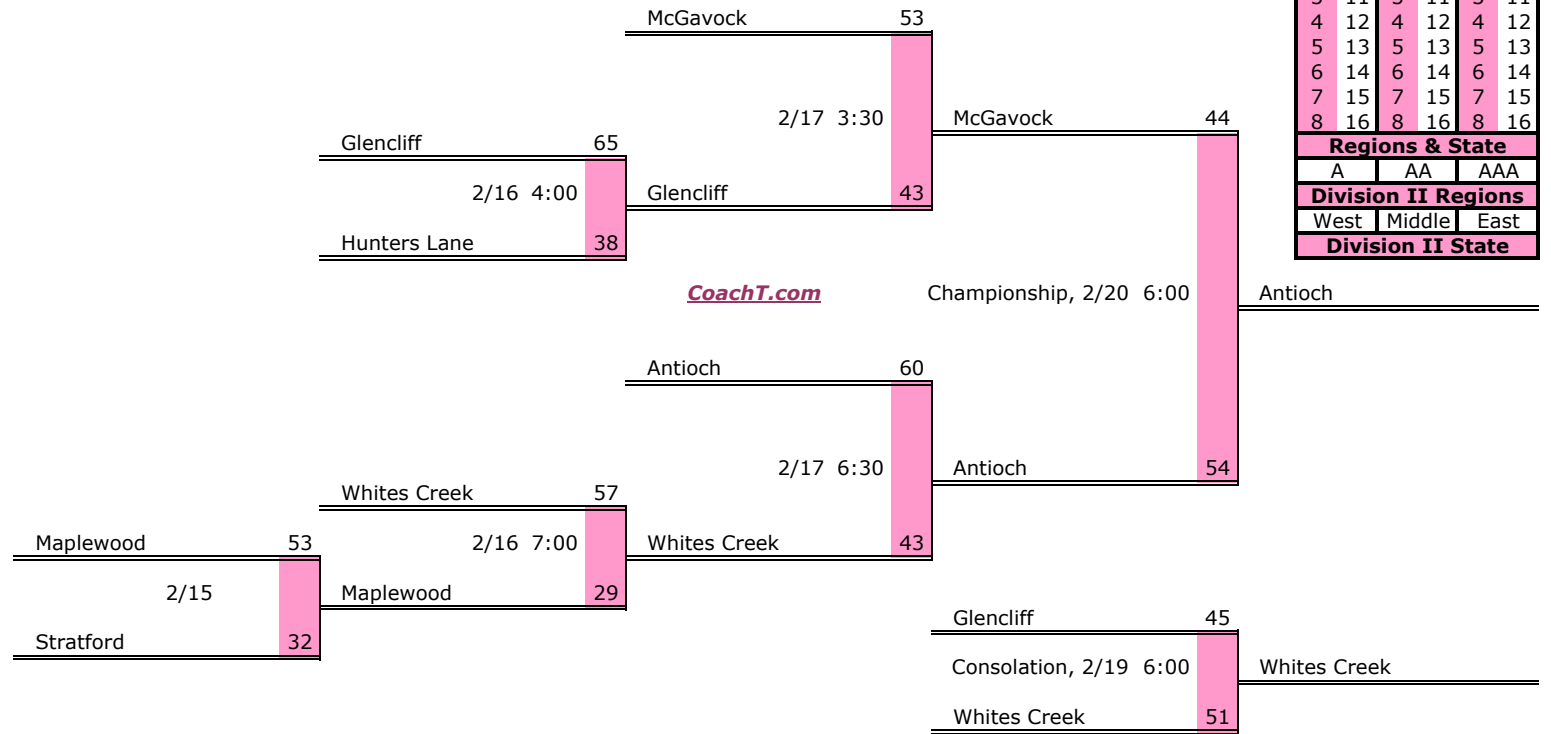

District 12 AAA

Pre-Tourney Rank:

1. McGavock
2. Antioch
3. Whites Creek
4. Glenclyff
5. Hunters Lane
6. Maplewood
7. Stratford

District 12 AAA Finish:

1. Antioch
2. McGavock
3. Whites Creek
4. Glenclyff

Districts					
A		AA		AAA	
1	9	1	9	1	9
2	10	2	10	2	10
3	11	3	11	3	11
4	12	4	12	4	12
5	13	5	13	5	13
6	14	6	14	6	14
7	15	7	15	7	15
8	16	8	16	8	16
Regions & State					
A		AA		AAA	
Division II Regions					
West		Middle		East	
Division II State