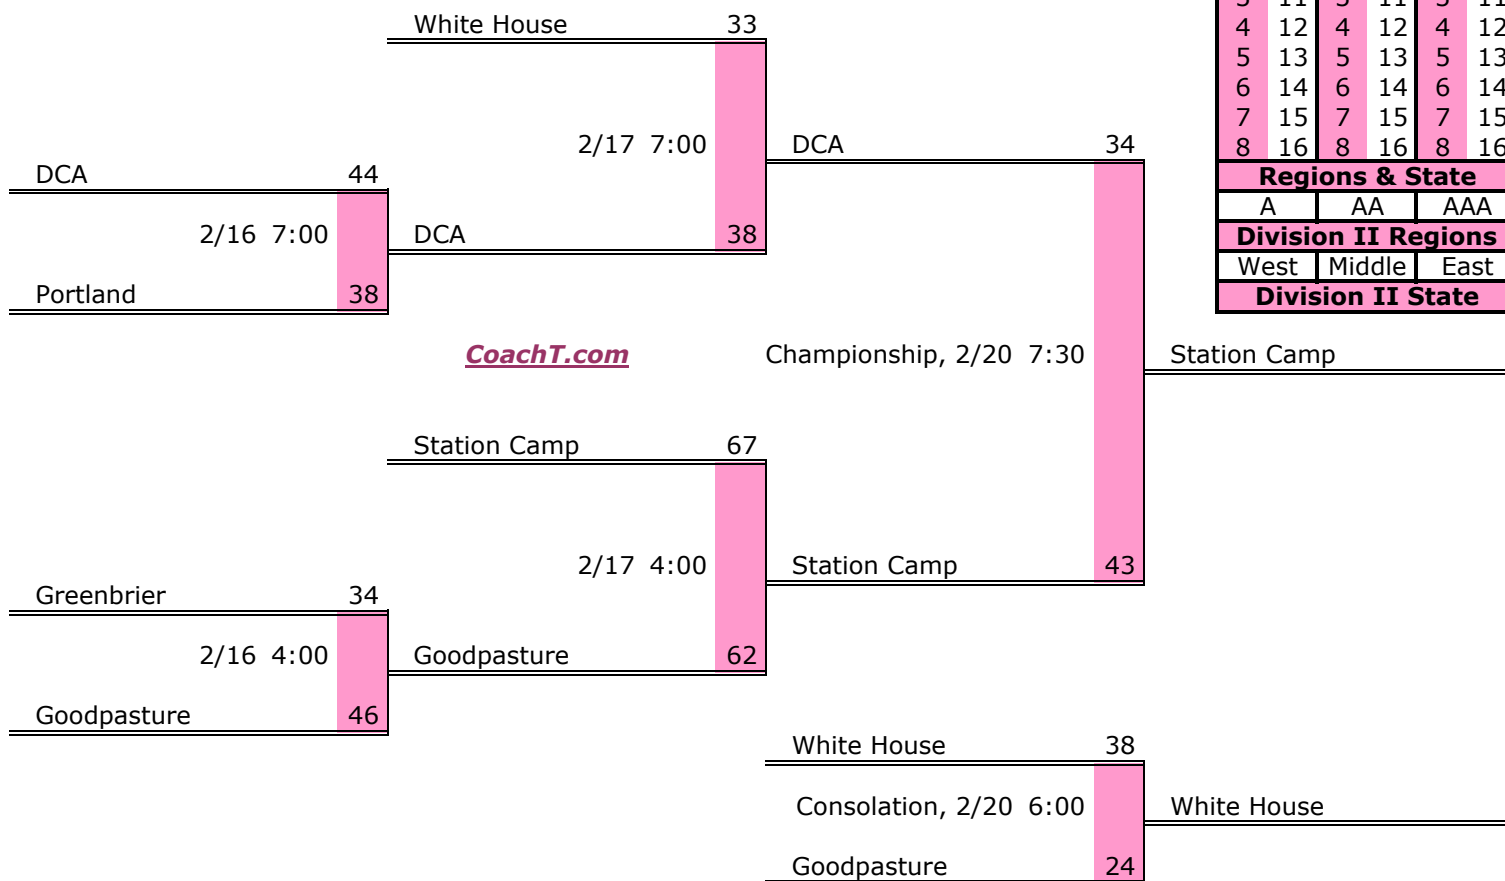

District 8 AA

Pre-Tourney Rank:

1. White House
2. Station Camp
3. Greenbrier
4. DCA
5. Portland
6. Goodpasture

District 8 AA Finish:

1. Station Camp
2. DCA
3. White House
4. Goodpasture

Districts					
A		AA		AAA	
1	9	1	9	1	9
2	10	2	10	2	10
3	11	3	11	3	11
4	12	4	12	4	12
5	13	5	13	5	13
6	14	6	14	6	14
7	15	7	15	7	15
8	16	8	16	8	16
Regions & State					
A		AA		AAA	
Division II Regions					
West		Middle		East	
Division II State