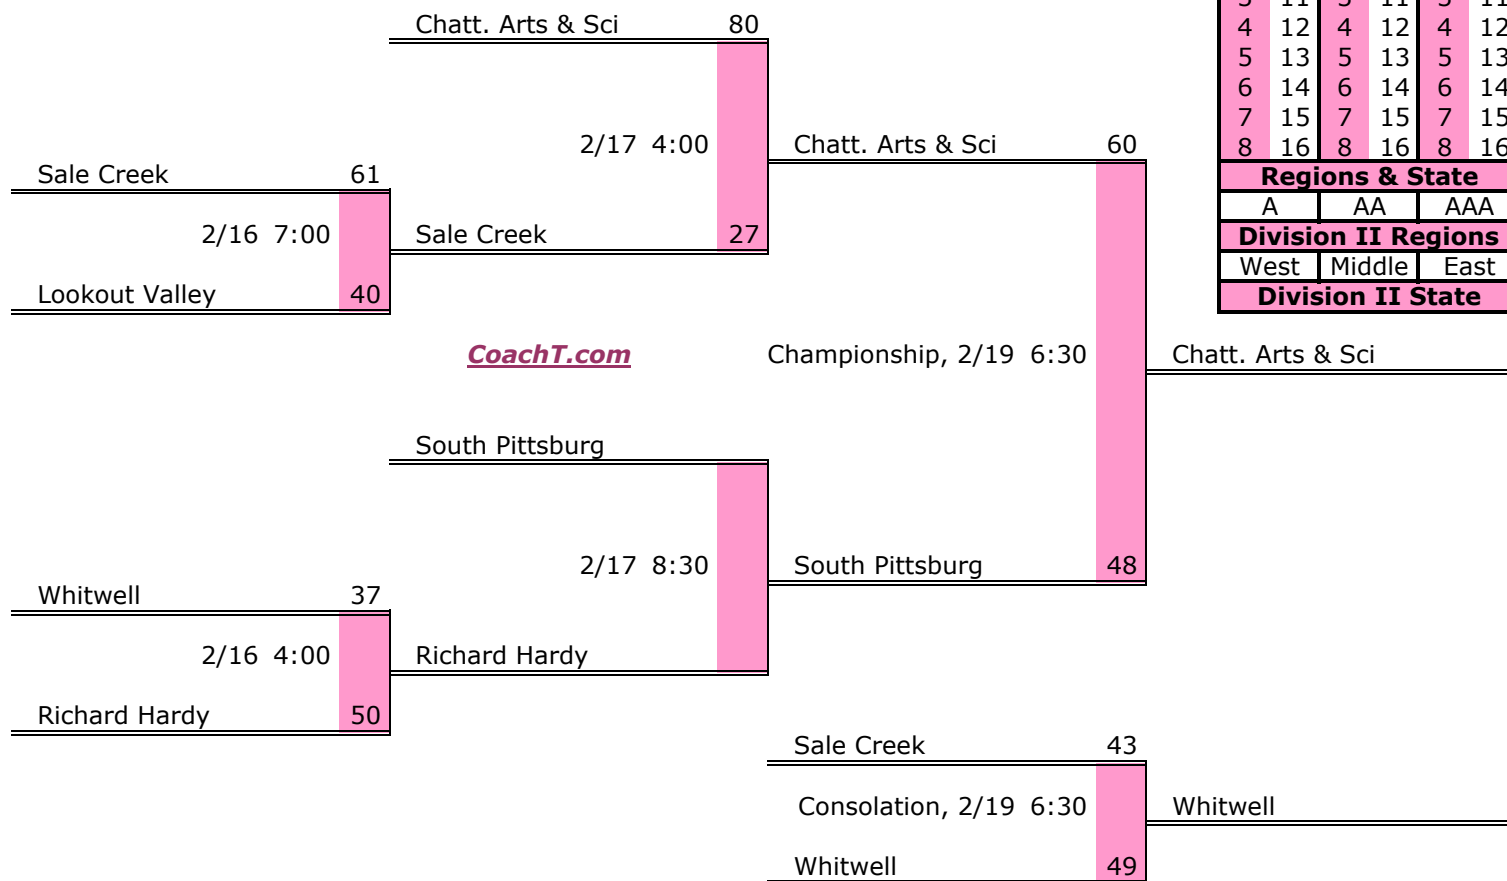

District 6 A

Pre-Tourney Rank:

1. Chatt. Arts & Sci
2. South Pittsburg
3. Whitwell
4. Sale Creek
5. Lookout Valley
6. Richard Hardy

District 6 A Finish:

1. Chatt. Arts & Sci
2. South Pittsburg
3. Whitwell
4. Sale Creek