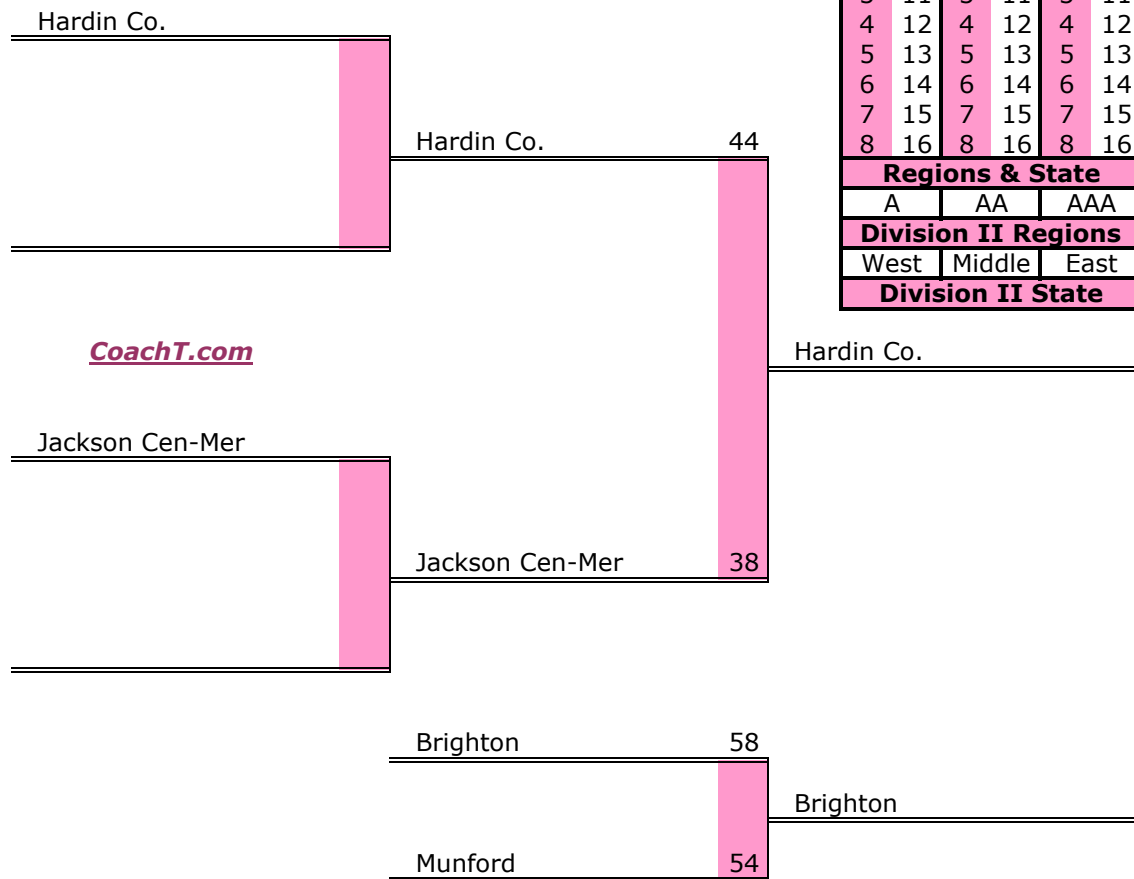

District 13 AAA

Pre-Tourney Rank:

Districts					
A		AA		AAA	
1	9	1	9	1	9
2	10	2	10	2	10
3	11	3	11	3	11
4	12	4	12	4	12
5	13	5	13	5	13
6	14	6	14	6	14
7	15	7	15	7	15
8	16	8	16	8	16
Regions & State					
A		AA		AAA	
Division II Regions					
West		Middle		East	
Division II State					

District 13 AAA Finish:

1. Hardin Co.
2. Jackson Cen-Mer
3. Brighton
4. Munford