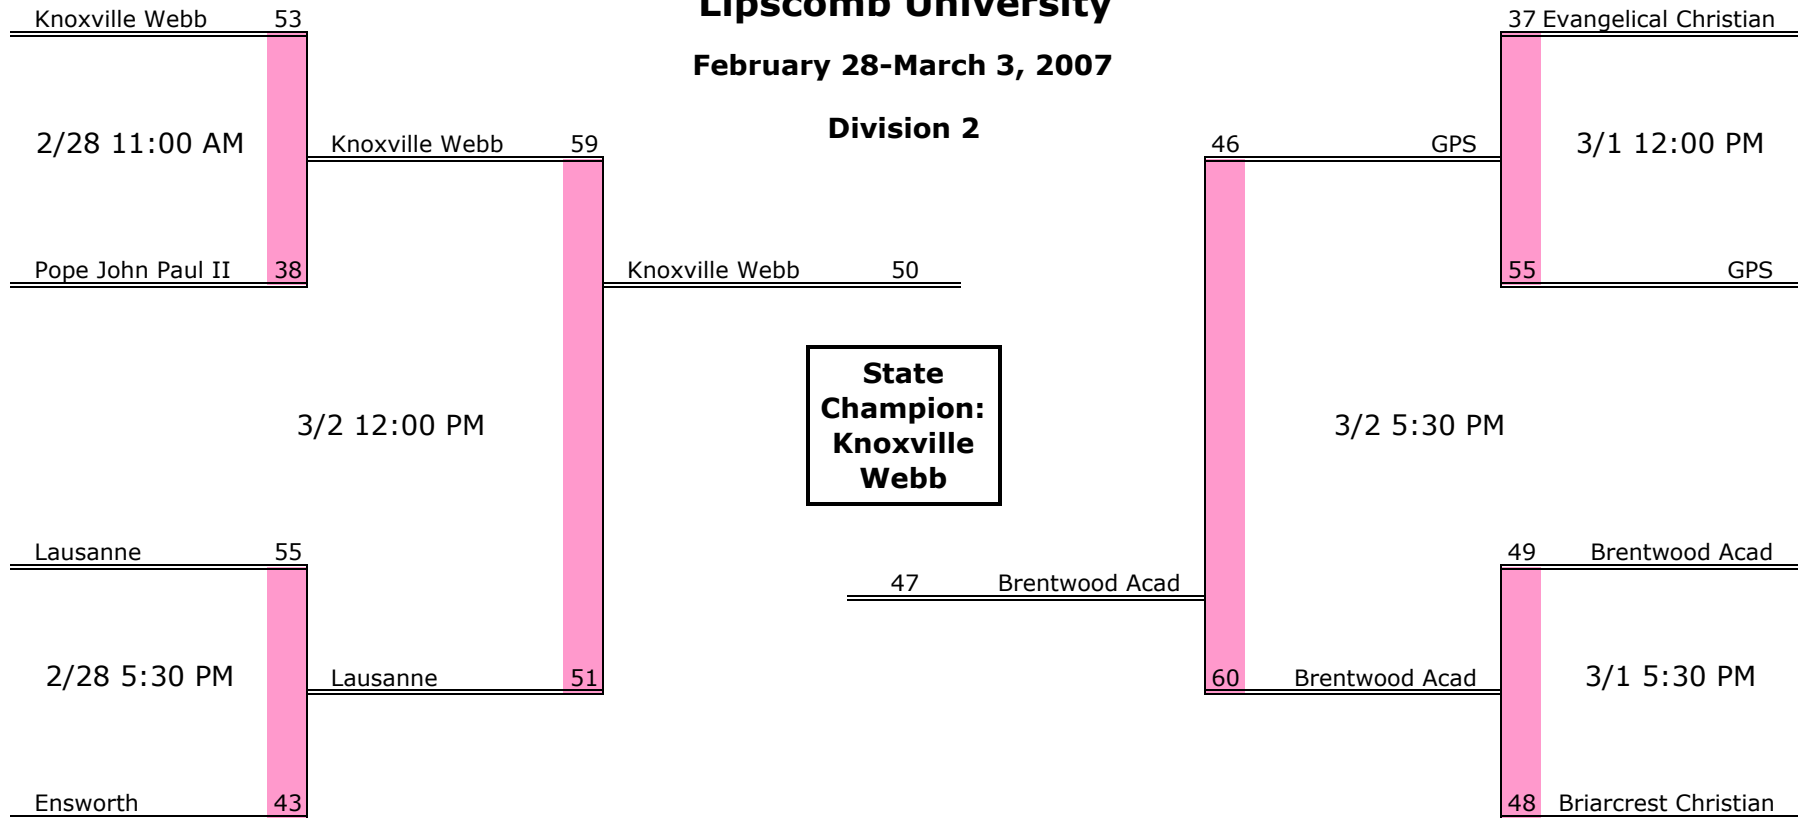

State Tournament

Girls Basketball State Tournament

Lipscomb University

February 28-March 3, 2007

Division 2