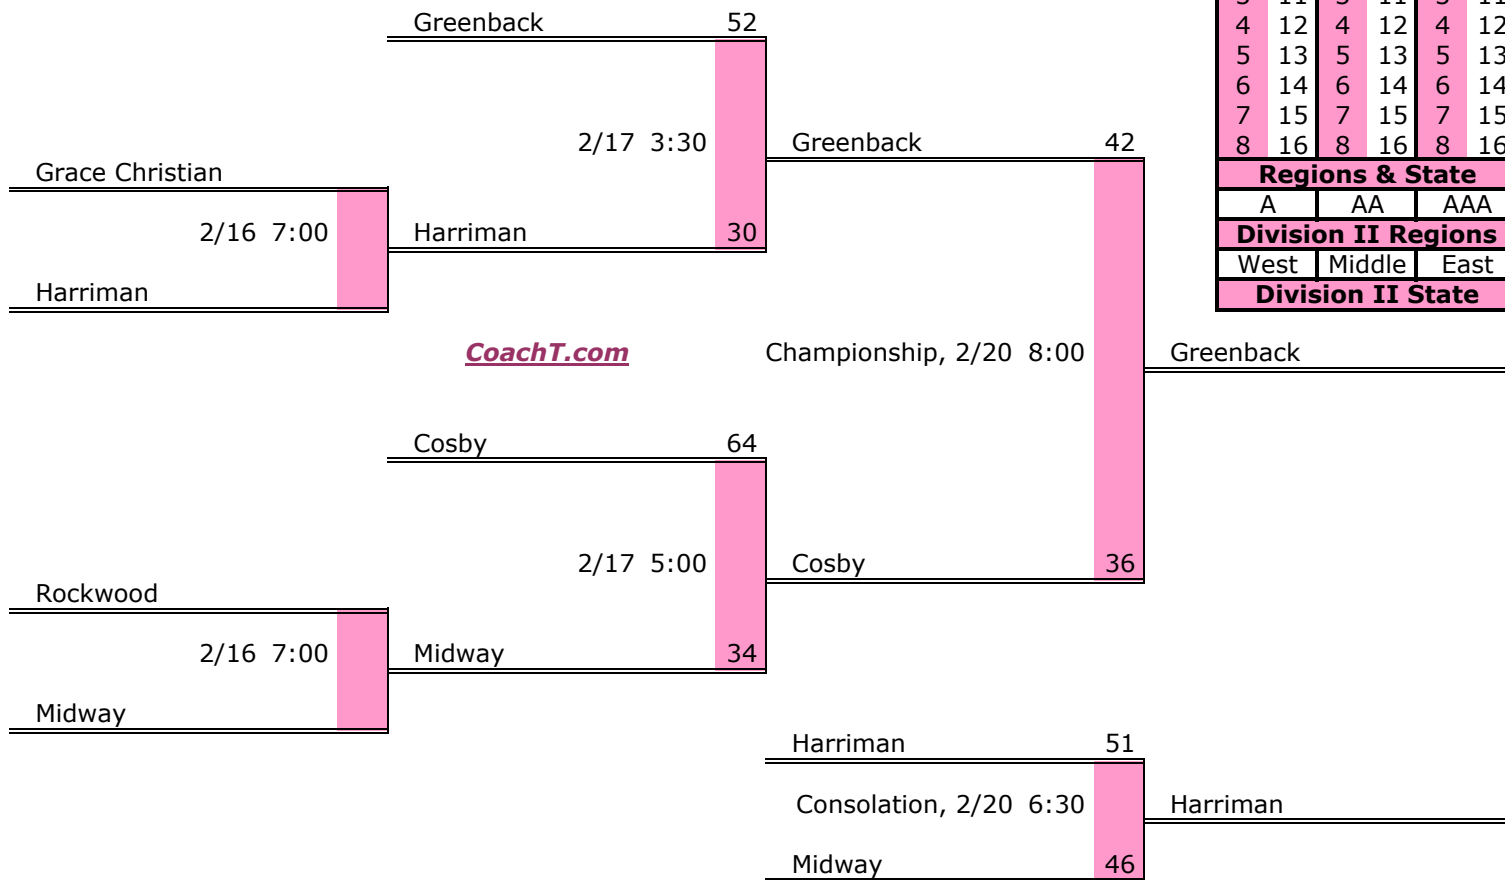

District 3 A

Pre-Tourney Rank:

1. Greenback
2. Cosby
3. Rockwood
4. Grace Christian
5. Harriman
6. Midway

Districts					
A		AA		AAA	
1	9	1	9	1	9
2	10	2	10	2	10
3	11	3	11	3	11
4	12	4	12	4	12
5	13	5	13	5	13
6	14	6	14	6	14
7	15	7	15	7	15
8	16	8	16	8	16
Regions & State					
A		AA		AAA	
Division II Regions					
West		Middle		East	
Division II State					

District 3 A Finish:

1. Greenback
2. Cosby
3. Harriman
4. Midway