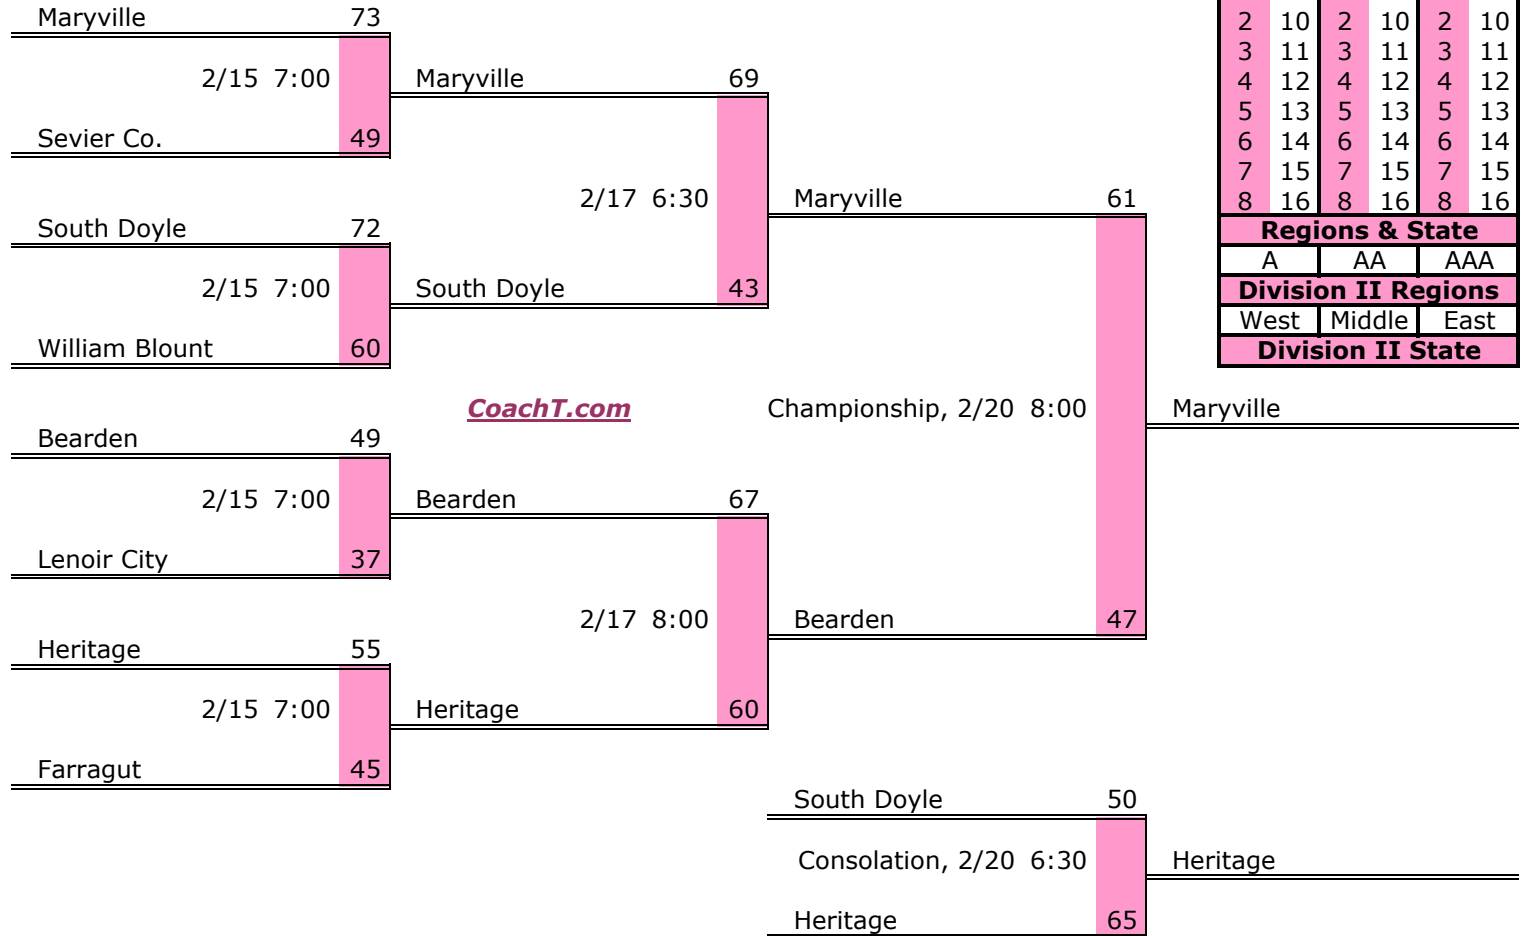

District 3 AAA

Pre-Tourney Rank:

1. Powell
2. Oak Ridge
3. Karns
4. West
5. Campbell Co.
6. Clinton
7. Knox Central
8. Knoxville Halls

District 3 AAA Finish:

1. Powell
2. Oak Ridge
3. Karns
4. West

Districts					
A		AA		AAA	
1	9	1	9	1	9
2	10	2	10	2	10
3	11	3	11	3	11
4	12	4	12	4	12
5	13	5	13	5	13
6	14	6	14	6	14
7	15	7	15	7	15
8	16	8	16	8	16
Regions & State					
A		AA		AAA	
Division II Regions					
West		Middle		East	
Division II State					

District 4 AAA

Pre-Tourney Rank:

1. Maryville
2. Bearden
3. Heritage
4. South Doyle
5. William Blount
6. Farragut
7. Lenoir City
8. Sevier Co.

District 4 AAA Finish:

1. Maryville
2. Bearden
3. Heritage
4. South Doyle