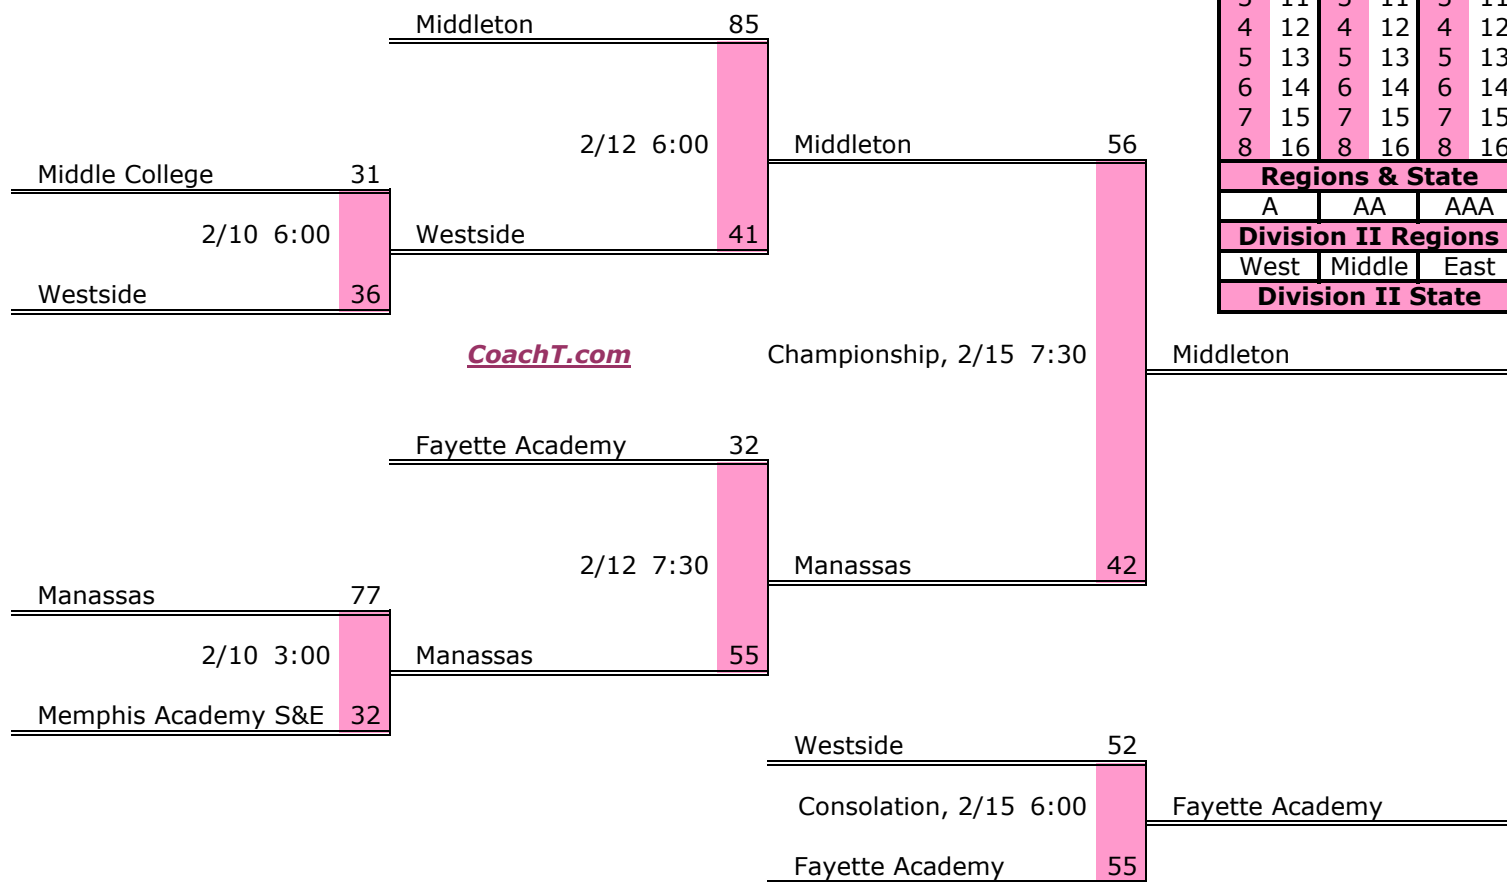

District 16 A

Pre-Tourney Rank:

1. Middleton
2. Fayette Academy
3. Manassas
4. Middle College
5. Westside
6. Memphis Academy S&E

Districts					
A		AA		AAA	
1	9	1	9	1	9
2	10	2	10	2	10
3	11	3	11	3	11
4	12	4	12	4	12
5	13	5	13	5	13
6	14	6	14	6	14
7	15	7	15	7	15
8	16	8	16	8	16
Regions & State					
A		AA		AAA	
Division II Regions					
West		Middle		East	
Division II State					

District 16 A Finish:

1. Middleton
2. Manassas
3. Fayette Academy
4. Westside