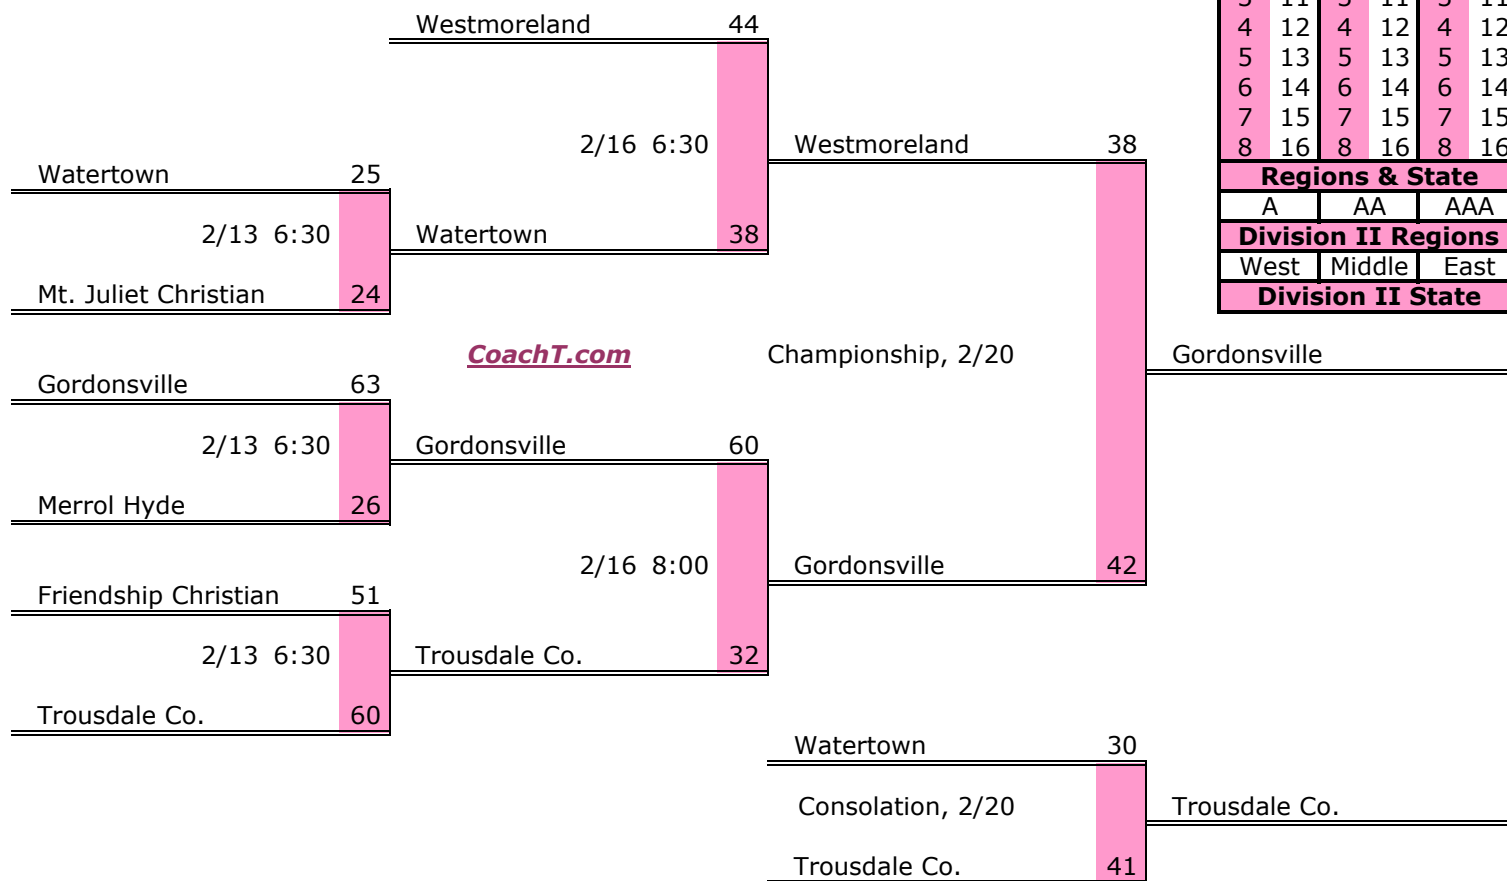

District 8 A

Pre-Tourney Rank:

1. Westmoreland
2. Gordonsville
3. Friendship Christian
4. Watertown
5. Mt. Juliet Christian
6. Trousdale Co.
7. Merrol Hyde

Districts					
A		AA		AAA	
1	9	1	9	1	9
2	10	2	10	2	10
3	11	3	11	3	11
4	12	4	12	4	12
5	13	5	13	5	13
6	14	6	14	6	14
7	15	7	15	7	15
8	16	8	16	8	16
Regions & State					
A		AA		AAA	
Division II Regions					
West		Middle		East	
Division II State					

District 8 A Finish:

1. Gordonsville
2. Westmoreland
3. Trousdale Co.
4. Watertown