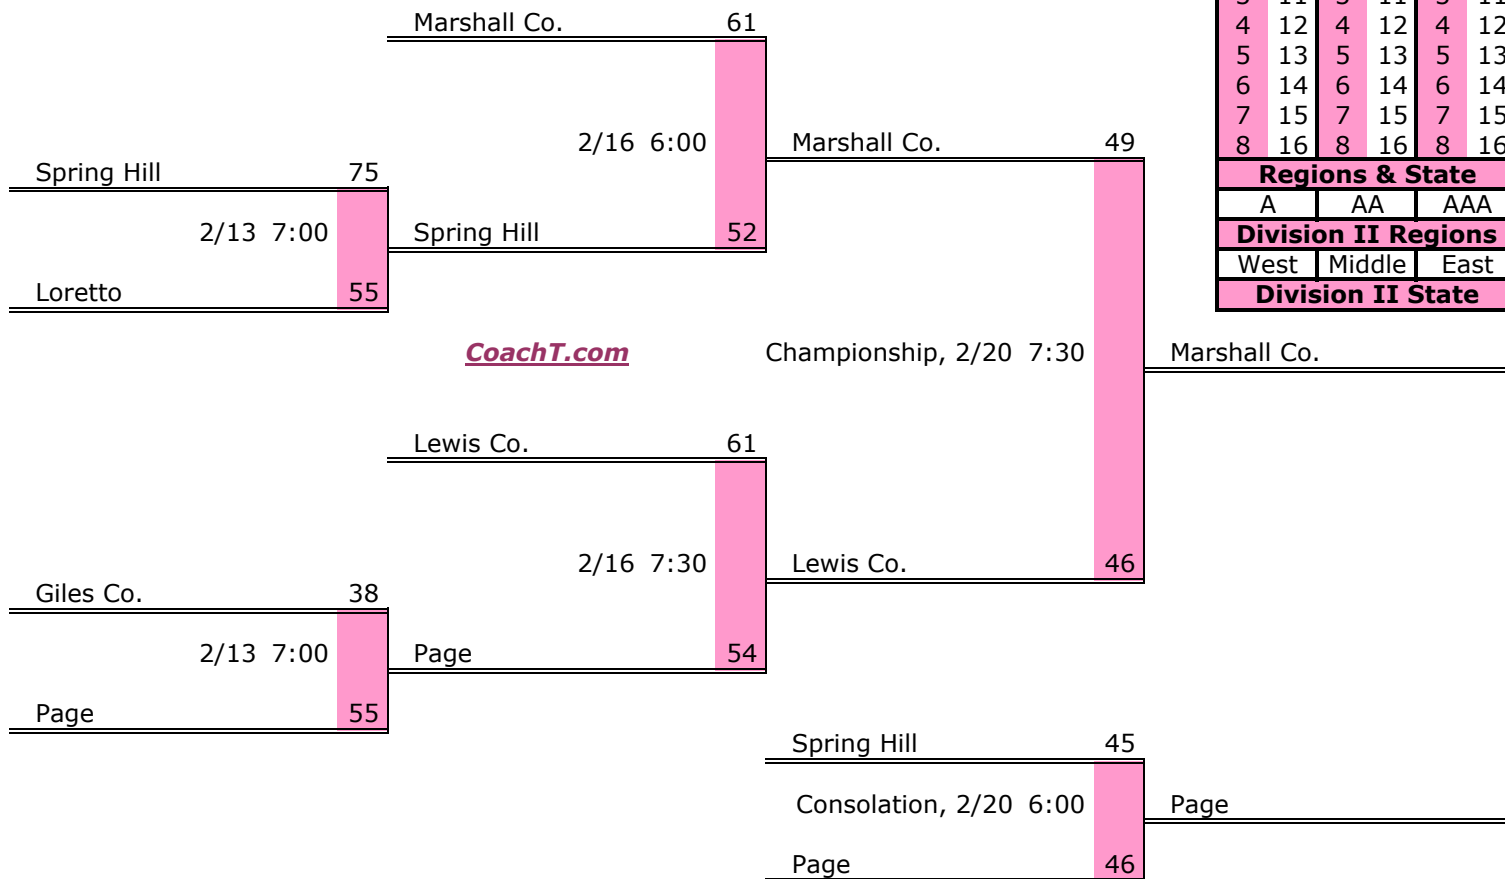

District 10 AA

Pre-Tourney Rank:

1. Marshall Co.
2. Lewis Co.
3. Giles Co.
4. Spring Hill
5. Loretto
6. Page

District 10 AA Finish:

1. Marshall Co.
2. Lewis Co.
3. Page
4. Spring Hill

Districts					
A		AA		AAA	
1	9	1	9	1	9
2	10	2	10	2	10
3	11	3	11	3	11
4	12	4	12	4	12
5	13	5	13	5	13
6	14	6	14	6	14
7	15	7	15	7	15
8	16	8	16	8	16
Regions & State					
A		AA		AAA	
Division II Regions					
West		Middle		East	
Division II State