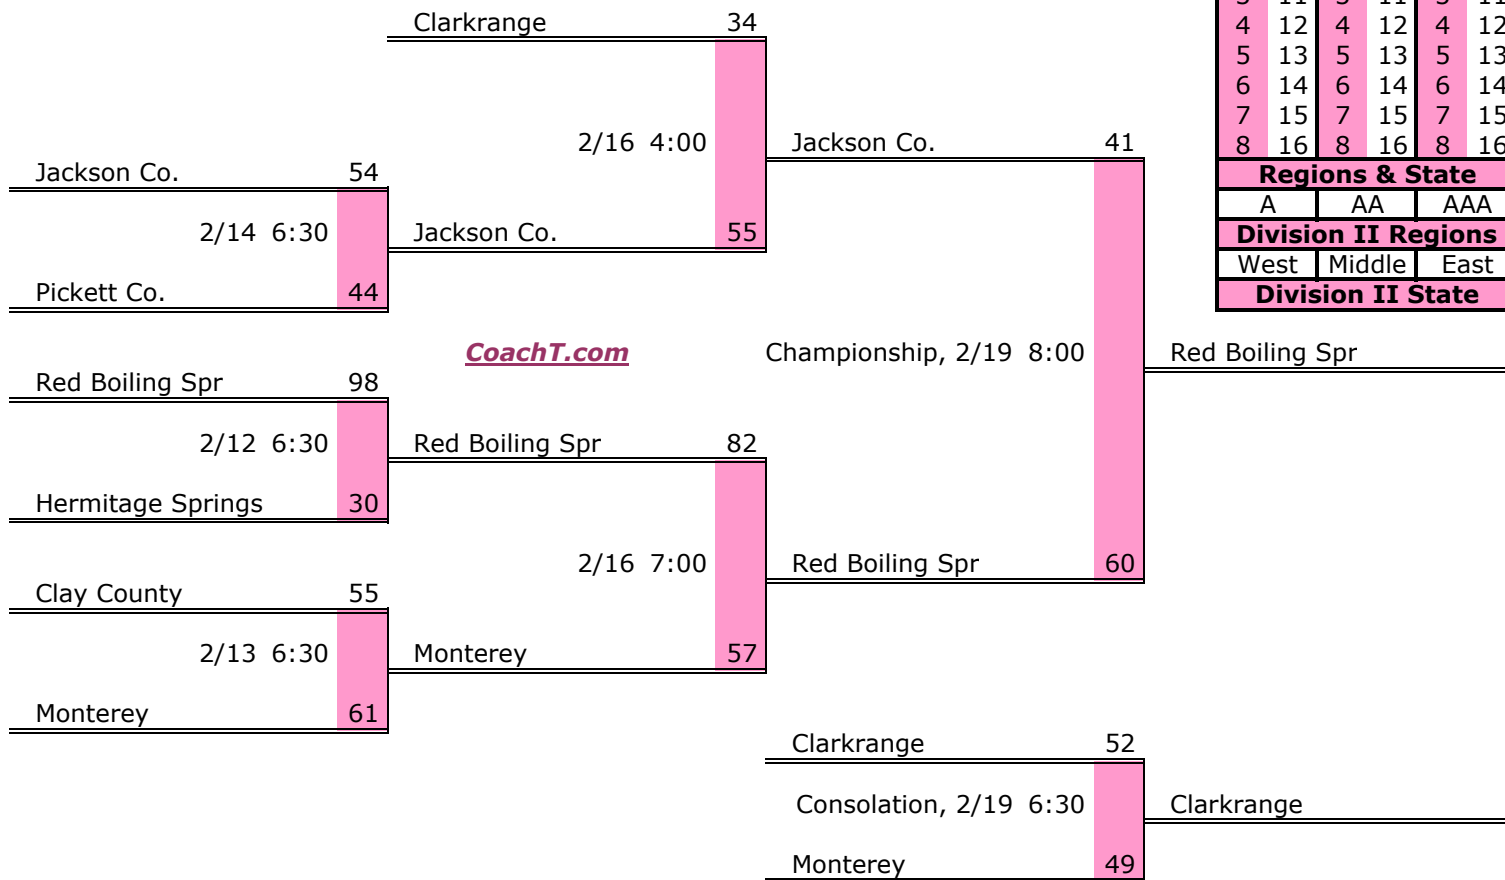

District 5 A Finish:

1. Grace Baptist Ac
2. Temple
3. Copper Basin
4. Silverdale Acad

District 6 A

Pre-Tourney Rank:

1. Chatt. Arts & Sci
2. South Pittsburg
3. Whitwell
4. Sale Creek
5. Lookout Valley
6. Richard Hardy

District 6 A Finish:

1. Chatt. Arts & Sci
2. South Pittsburg
3. Whitwell
4. Sale Creek

District 7 A

Pre-Tourney Rank:

1. Clarkrange
2. Red Boiling Spr
3. Clay County
4. Jackson Co.
5. Pickett Co.
6. Monterey
7. Hermitage Springs