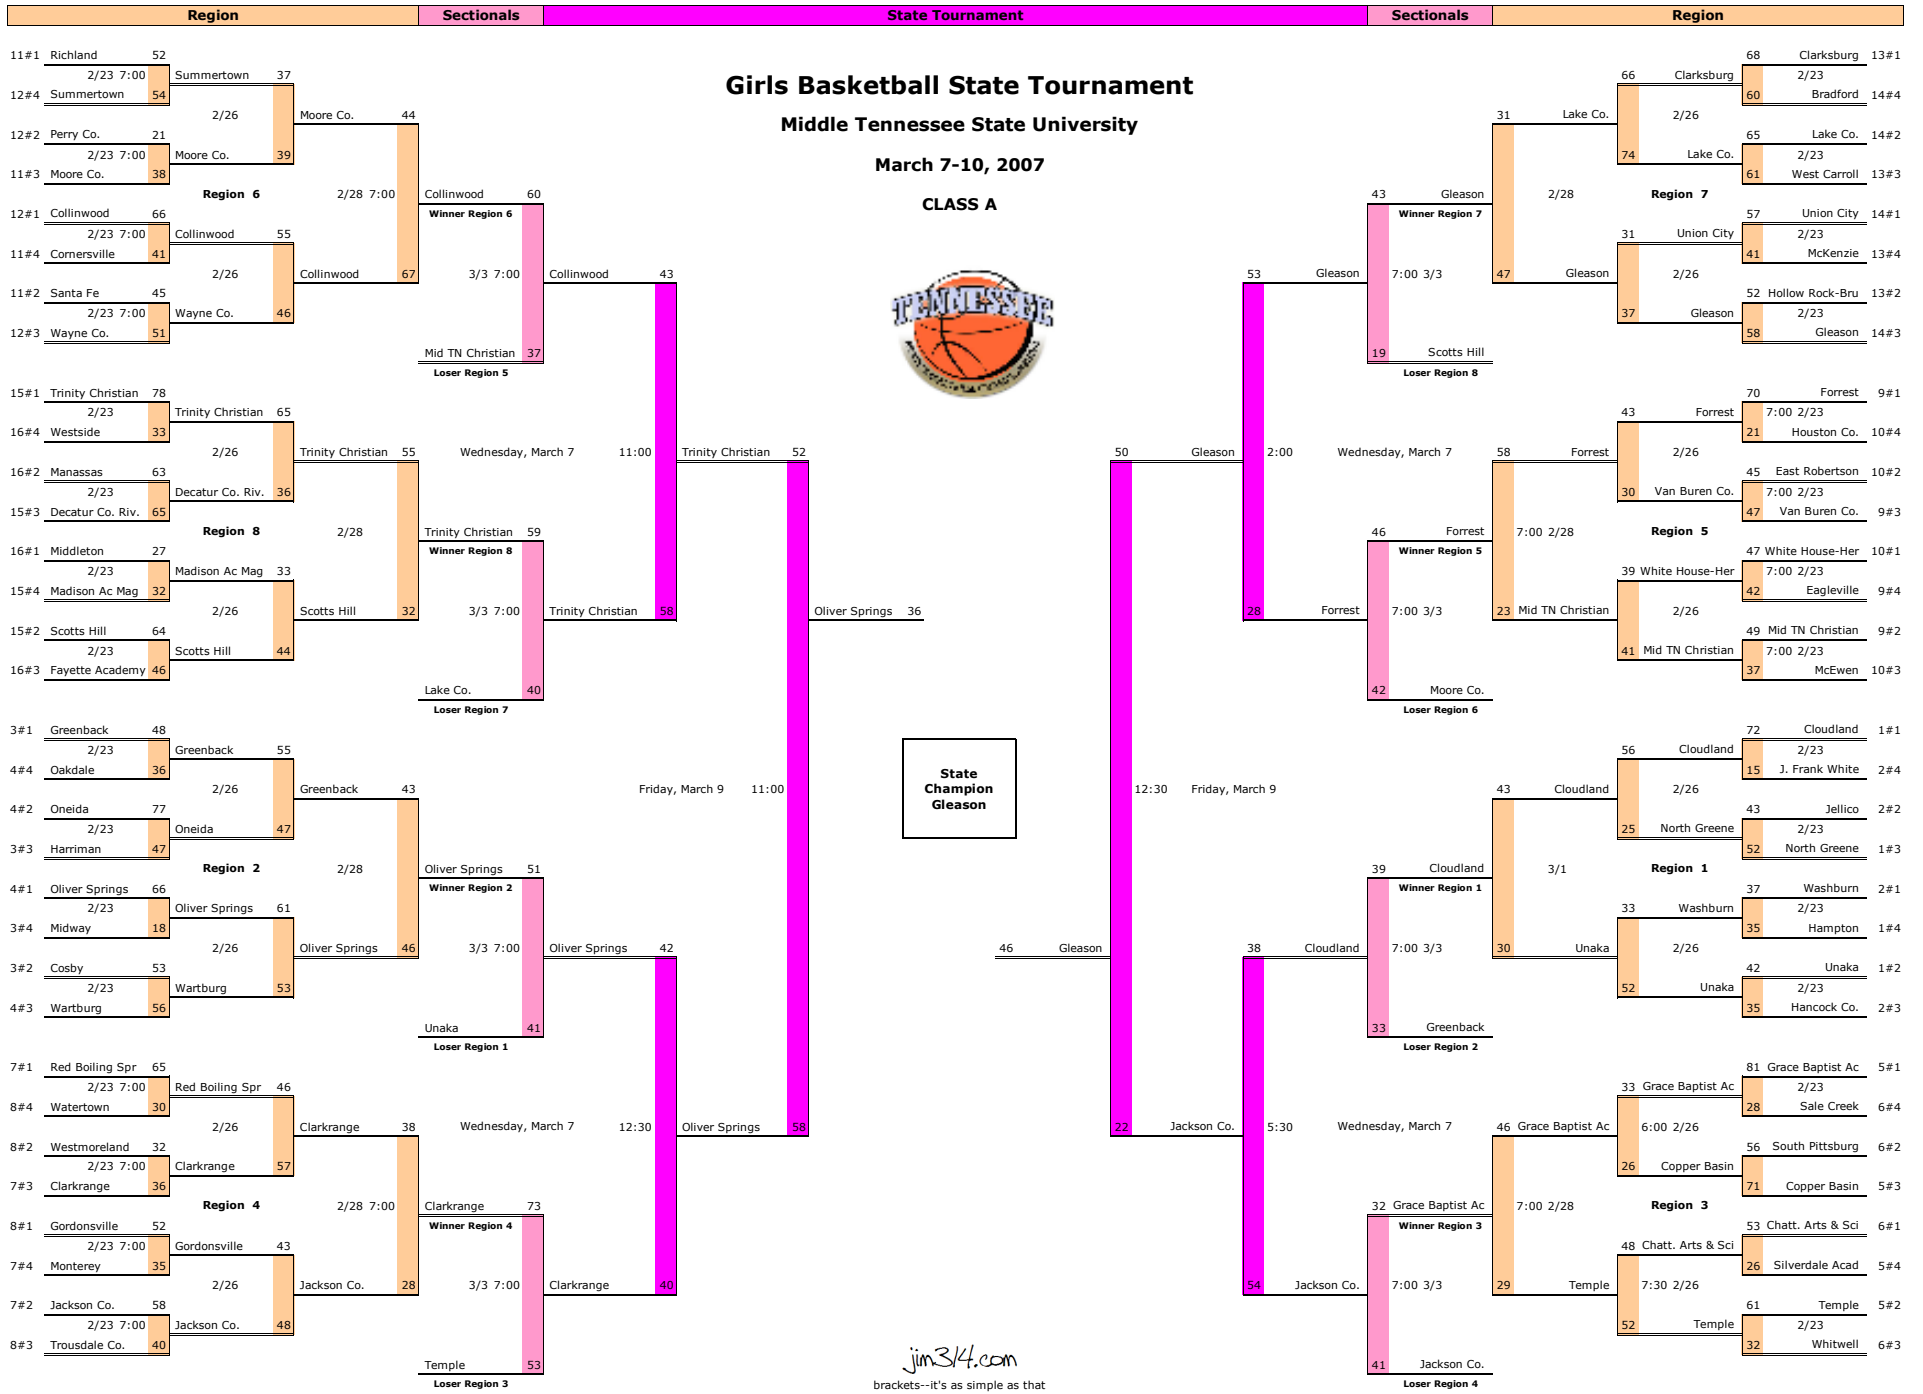

Girls Basketball State Tournament

Middle Tennessee State University

March 8-10, 2007

CLASS AAA

State
Champion
Riverdale

State Tournament

Girls Basketball State Tournament

Lipscomb University