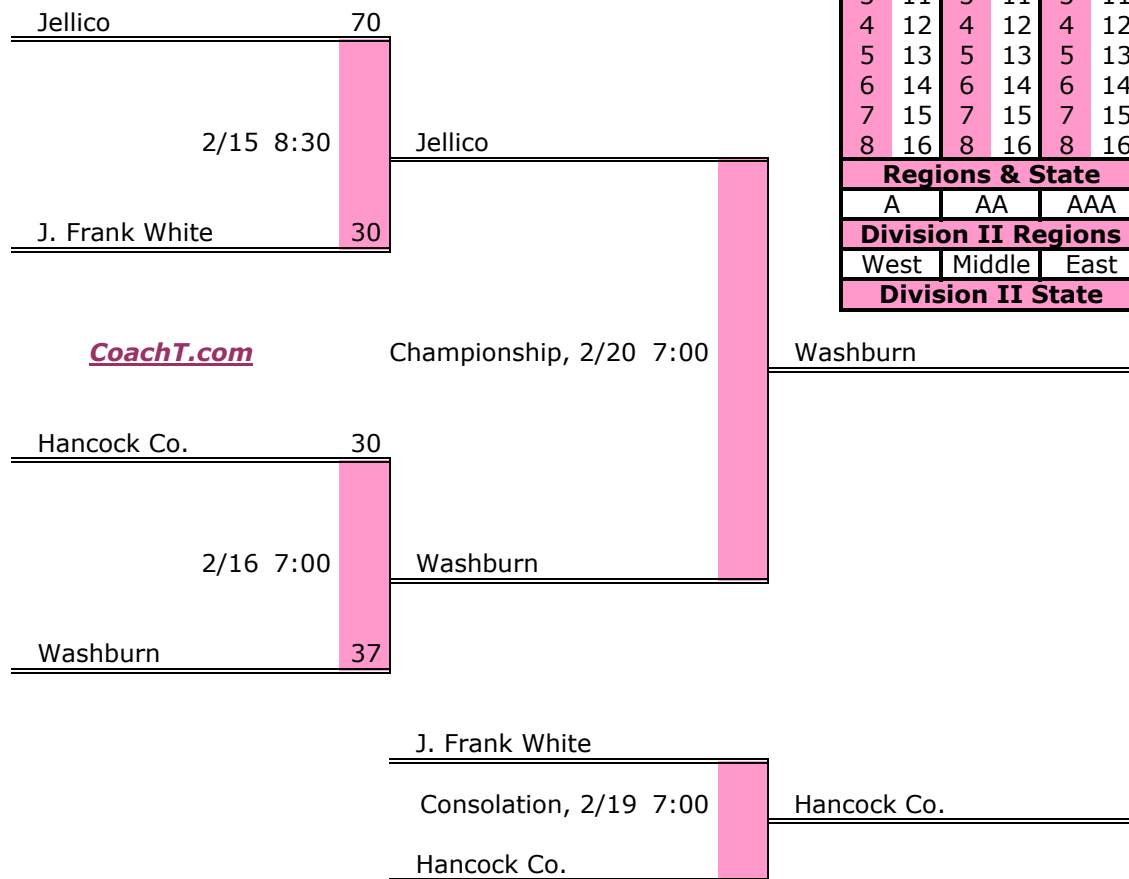

District 2 A

Pre-Tourney Rank:

1. Jellico
2. Hancock Co.
3. Washburn
4. J. Frank White

District 2 A Finish:

1. Washburn
2. Jellico
3. Hancock Co.
4. J. Frank White

Districts					
A		AA		AAA	
1	9	1	9	1	9
2	10	2	10	2	10
3	11	3	11	3	11
4	12	4	12	4	12
5	13	5	13	5	13
6	14	6	14	6	14
7	15	7	15	7	15
8	16	8	16	8	16
Regions & State					
A		AA		AAA	
Division II Regions					
West		Middle		East	
Division II State