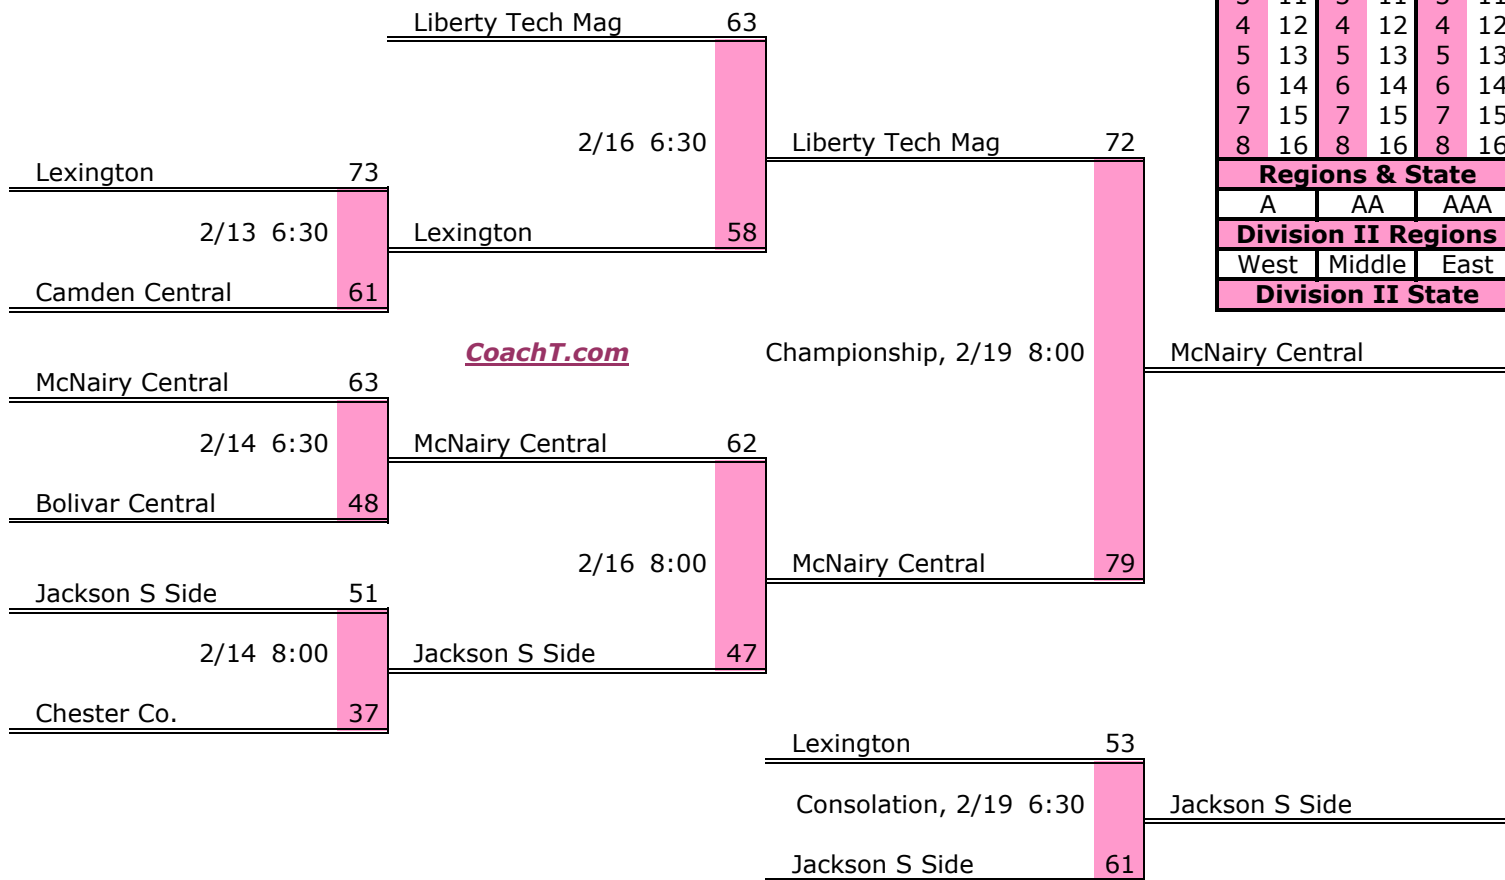

District 12 AA

Pre-Tourney Rank:

1. Liberty Tech Mag
2. McNairy Central
3. Jackson S Side
4. Lexington
5. Camden Central
6. Chester Co.
7. Bolivar Central

Districts					
A		AA		AAA	
1	9	1	9	1	9
2	10	2	10	2	10
3	11	3	11	3	11
4	12	4	12	4	12
5	13	5	13	5	13
6	14	6	14	6	14
7	15	7	15	7	15
8	16	8	16	8	16
Regions & State					
A		AA		AAA	
Division II Regions					
West		Middle		East	
Division II State					

District 12 AA Finish:

1. McNairy Central
2. Liberty Tech Mag
3. Jackson S Side
4. Lexington