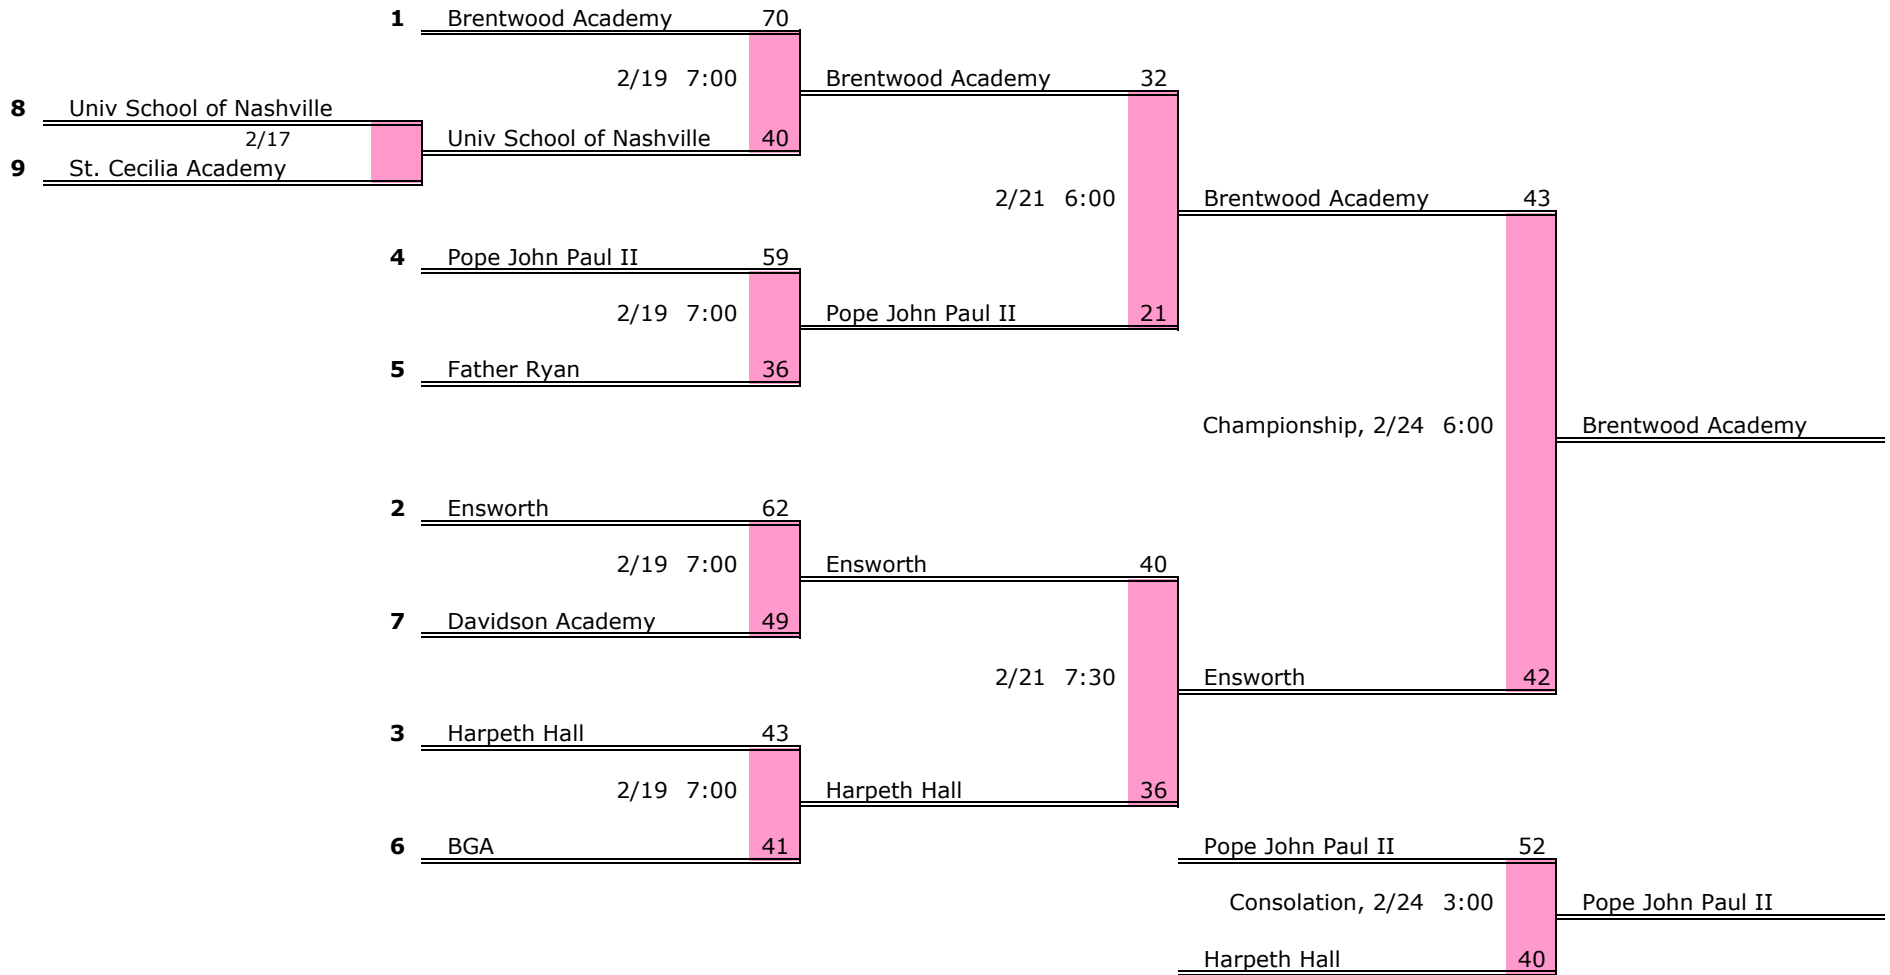

D2 Middle Region	Region Quarterfinals	Region Semifinals	Region Finals
------------------	----------------------	-------------------	---------------

D2 East Region		Region Semifinals	Region Finals
1	Knoxville Webb	83	
	2/20 7:00		
		Knoxville Webb	60
4	King's Academy	14	
		2/23 7:00	
		Knoxville Webb	
2	Girls Preparatory School	34	
	2/20 7:00		
		Girls Preparatory School	42
3	Baylor	24	