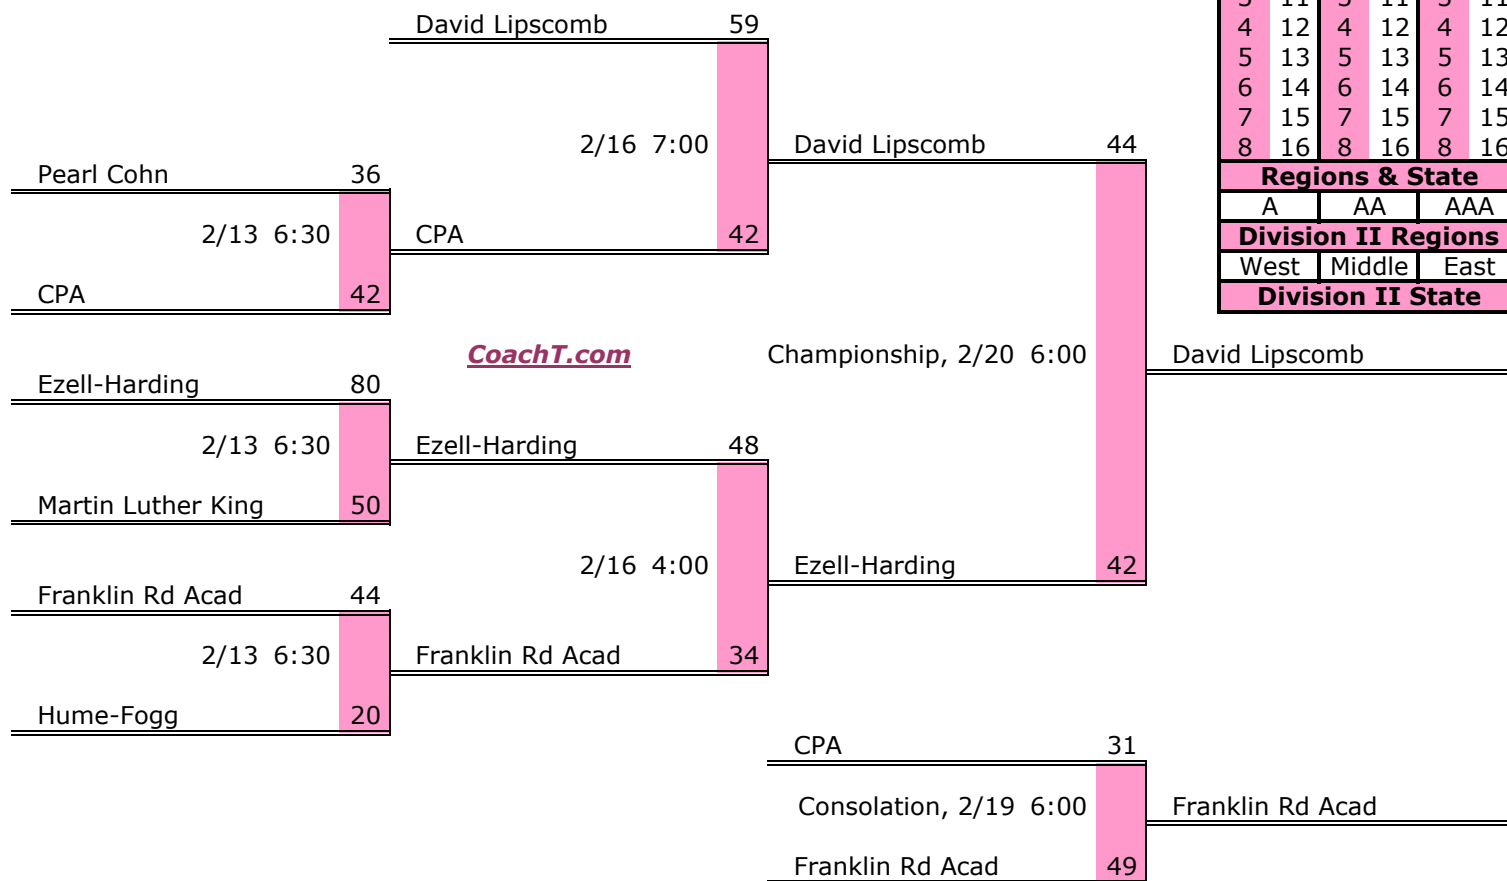

District 9 AA

Pre-Tourney Rank:

1. David Lipscomb
2. Ezell-Harding
3. Franklin Rd Acad
4. Pearl Cohn
5. CPA
6. Hume-Fogg
7. Martin Luther King

District 9 AA Finish:

1. David Lipscomb
2. Ezell-Harding
3. Franklin Rd Acad
4. CPA

Districts					
A		AA		AAA	
1	9	1	9	1	9
2	10	2	10	2	10
3	11	3	11	3	11
4	12	4	12	4	12
5	13	5	13	5	13
6	14	6	14	6	14
7	15	7	15	7	15
8	16	8	16	8	16
Regions & State					
A		AA		AAA	
Division II Regions					
West		Middle		East	
Division II State