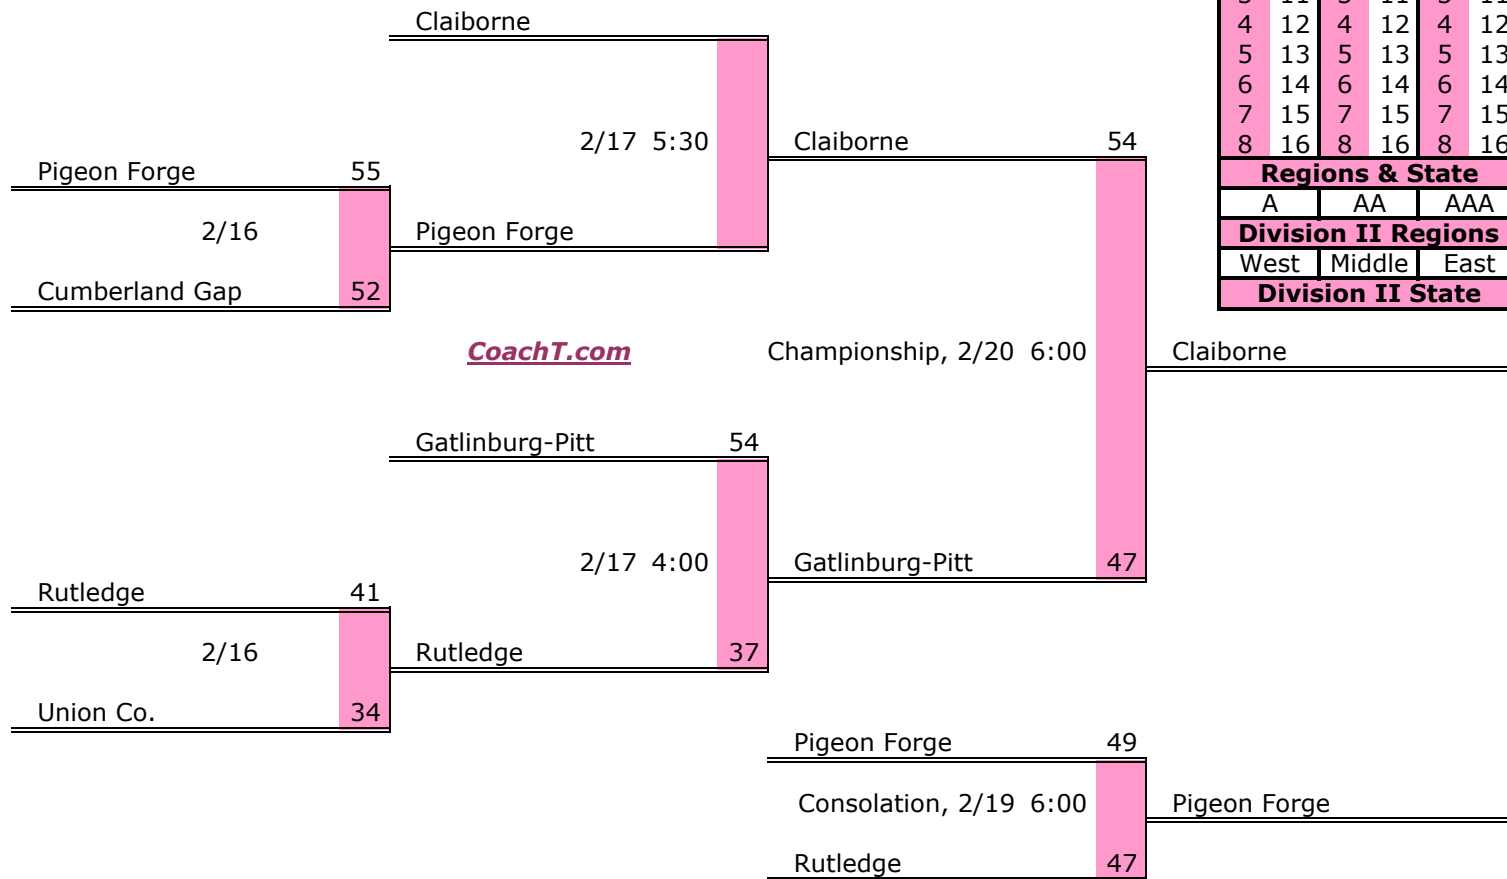

District 1 AA Finish:

1. Unicoi Co.
2. South Greene
3. Elizabethton
4. Happy Valley

Districts					
A		AA		AAA	
1	9	1	9	1	9
2	10	2	10	2	10
3	11	3	11	3	11
4	12	4	12	4	12
5	13	5	13	5	13
6	14	6	14	6	14
7	15	7	15	7	15
8	16	8	16	8	16
Regions & State					
A		AA		AAA	
Division II Regions					
West		Middle		East	
Division II State					

District 2 AA

Pre-Tourney Rank:

1. Claiborne
2. Gatlinburg-Pitt
3. Rutledge
4. Pigeon Forge
5. Cumberland Gap
6. Union Co.

District 2 AA Finish:

1. Claiborne
2. Gatlinburg-Pitt
3. Pigeon Forge
4. Rutledge