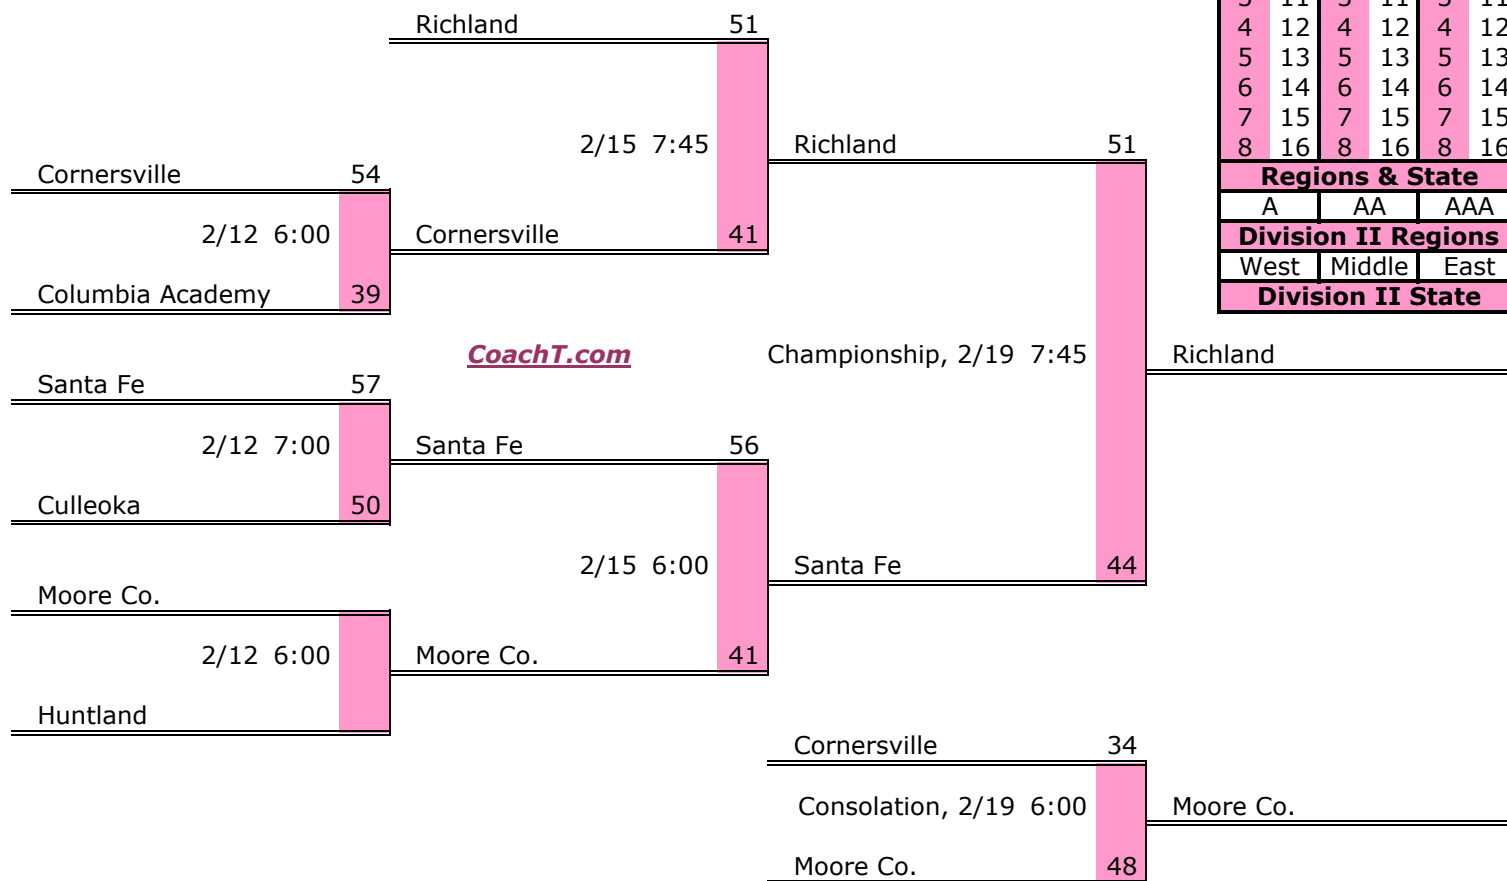

District 10 A

Pre-Tourney Rank:

1. McEwen
2. Houston Co.
3. East Robertson
4. White House-Her
5. East Literature
6. Jo Byrns
7. Nashville Christian
8. Clarksville Academy

District 10 A Finish:

1. White House-Her
2. East Robertson
3. McEwen
4. Houston Co.

District 11 A

Pre-Tourney Rank:

1. Richland
2. Santa Fe
3. Moore Co.
4. Cornersville
5. Columbia Academy
6. Huntland
7. Culleoka

District 11 A Finish:

1. Richland
2. Santa Fe
3. Moore Co.
4. Cornersville

Districts					
A		AA		AAA	
1	9	1	9	1	9
2	10	2	10	2	10
3	11	3	11	3	11
4	12	4	12	4	12
5	13	5	13	5	13
6	14	6	14	6	14
7	15	7	15	7	15
8	16	8	16	8	16
Regions & State					
A		AA		AAA	
Division II Regions					
West		Middle		East	
Division II State					