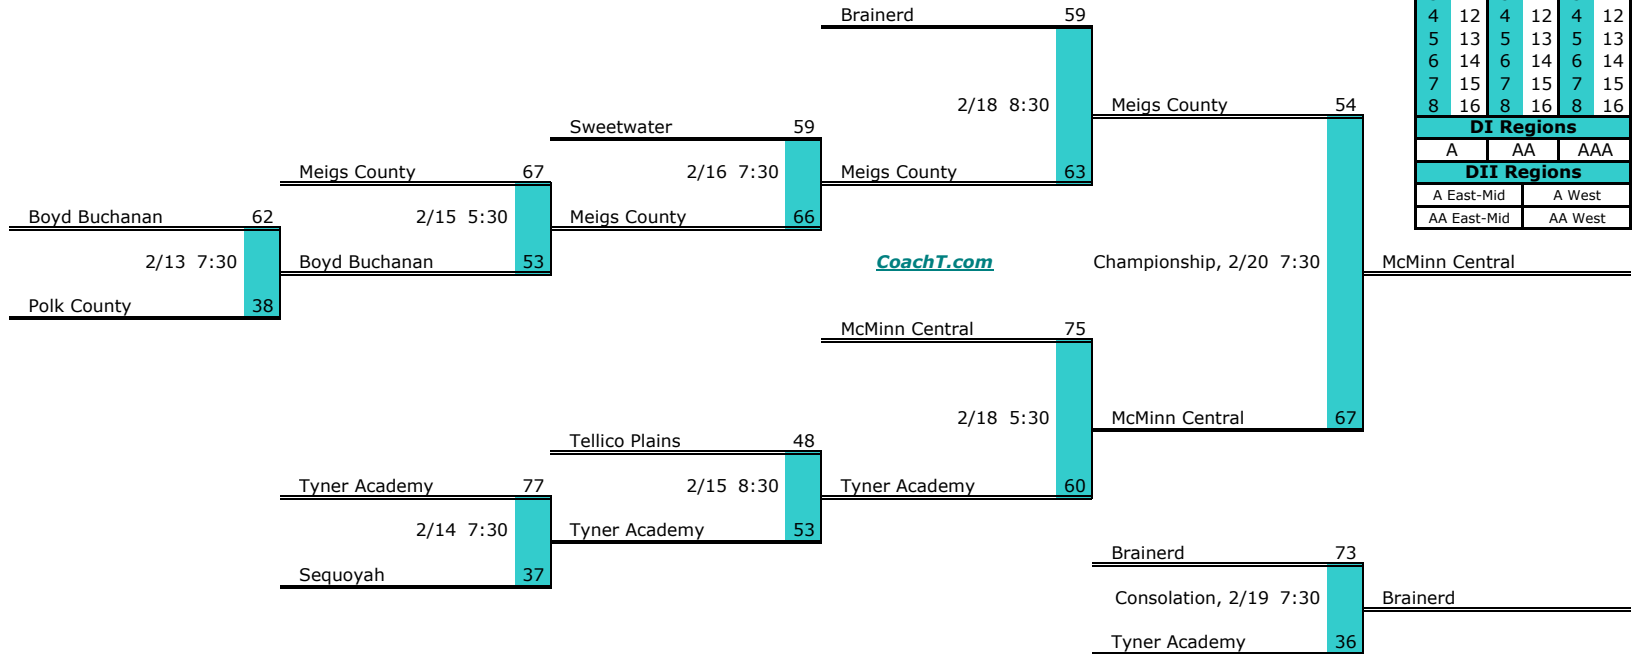

District 5 AA

Pre-Tourney Rank:

1. Brainerd
2. McMinn Central
3. Tellico Plains
4. Sweetwater
5. Meigs County
6. Tyner Academy
7. Sequoyah
8. Boyd Buchanan
9. Polk County

District 5 AA Finish:

1. McMinn Central
2. Meigs County
3. Brainerd
4. Tyner Academy

Districts					
A		AA		AAA	
1	9	1	9	1	9
2	10	2	10	2	10
3	11	3	11	3	11
4	12	4	12	4	12
5	13	5	13	5	13
6	14	6	14	6	14
7	15	7	15	7	15
8	16	8	16	8	16
DI Regions					
A		AA		AAA	
DII Regions					
A East-Mid			A West		
AA East-Mid			AA West