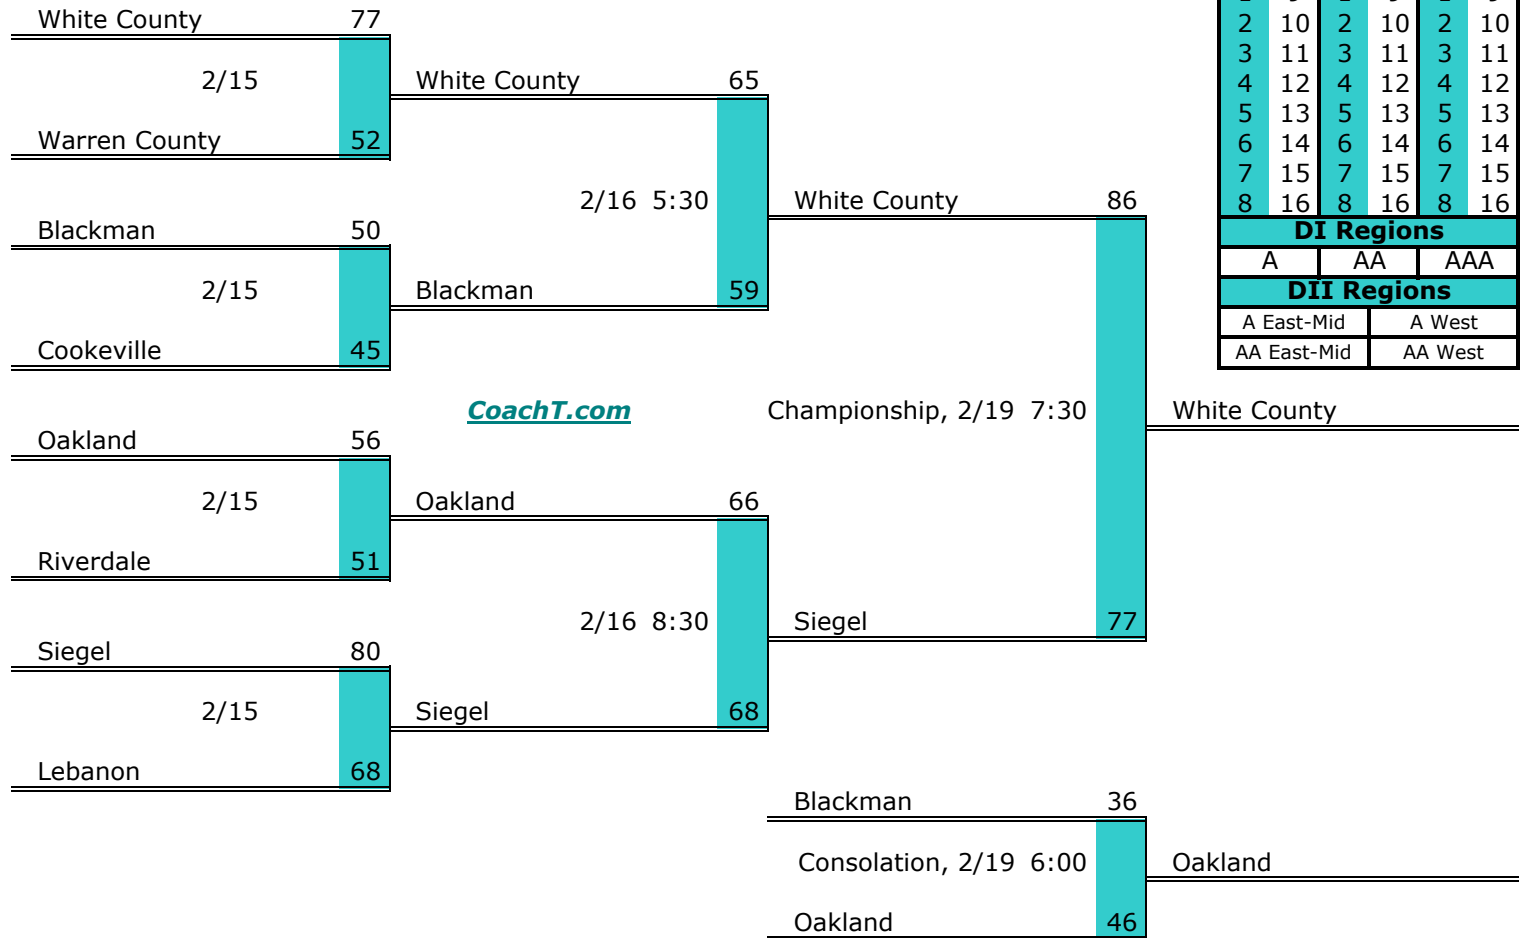

District 7 AAA

Pre-Tourney Rank:

1. White County
2. Oakland
3. Siegel
4. Blackman
5. Cookeville
6. Lebanon
7. Riverdale
8. Warren County

District 7 AAA Finish:

1. White County
2. Siegel
3. Oakland
4. Blackman

Districts					
A		AA		AAA	
1	9	1	9	1	9
2	10	2	10	2	10
3	11	3	11	3	11
4	12	4	12	4	12
5	13	5	13	5	13
6	14	6	14	6	14
7	15	7	15	7	15
8	16	8	16	8	16
DI Regions					
A		AA		AAA	
DII Regions					
A East-Mid			A West		
AA East-Mid			AA West