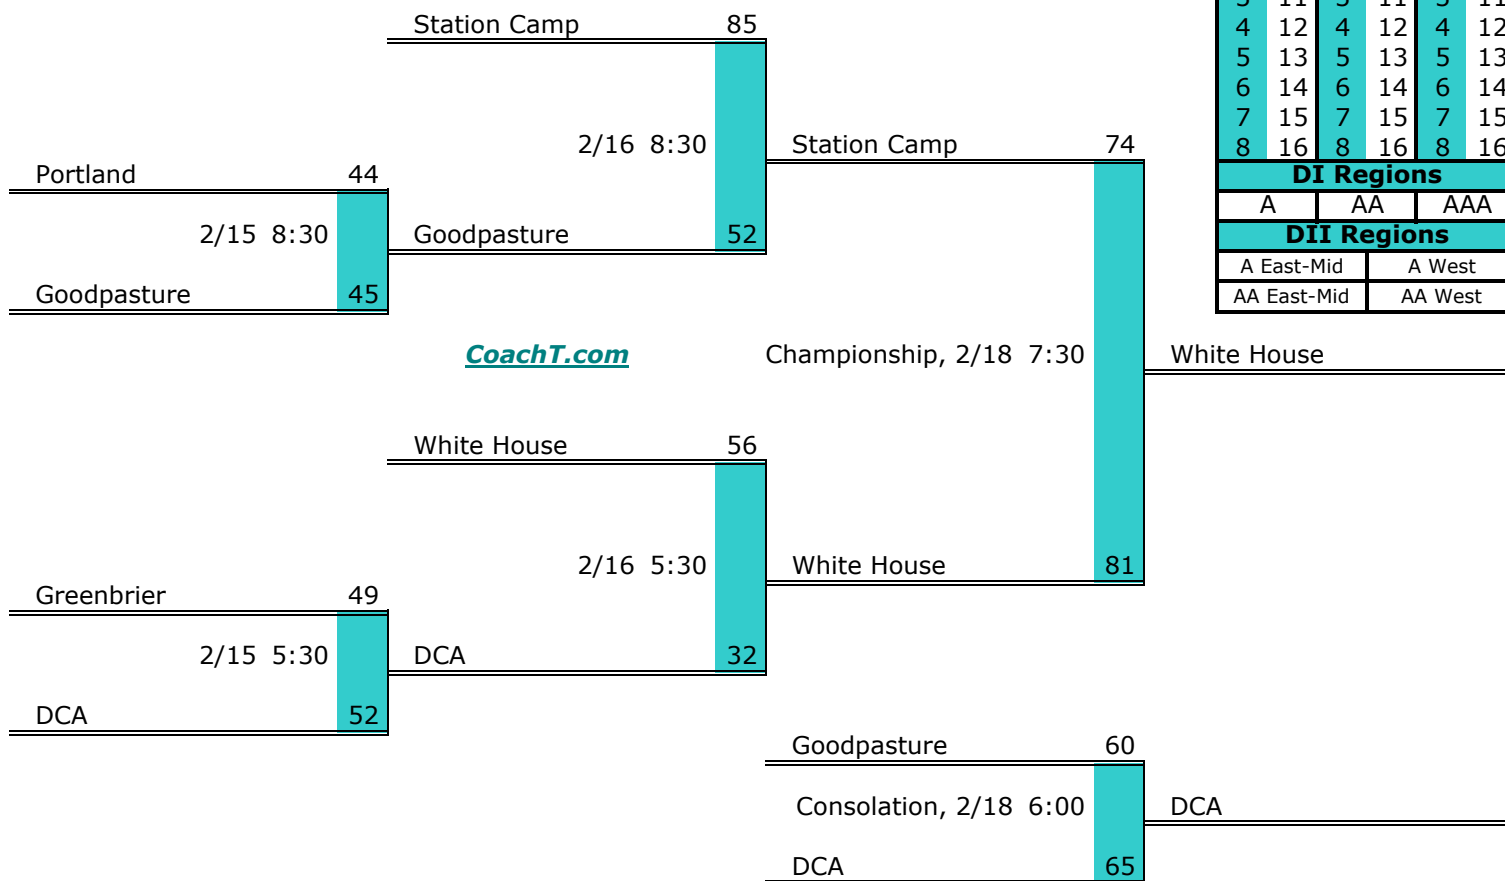

District 8 AA

Pre-Tourney Rank:

1. Station Camp
2. White House
3. Greenbrier
4. Portland
5. Goodpasture
6. DCA

District 8 AA Finish:

1. White House
2. Station Camp
3. DCA
4. Goodpasture