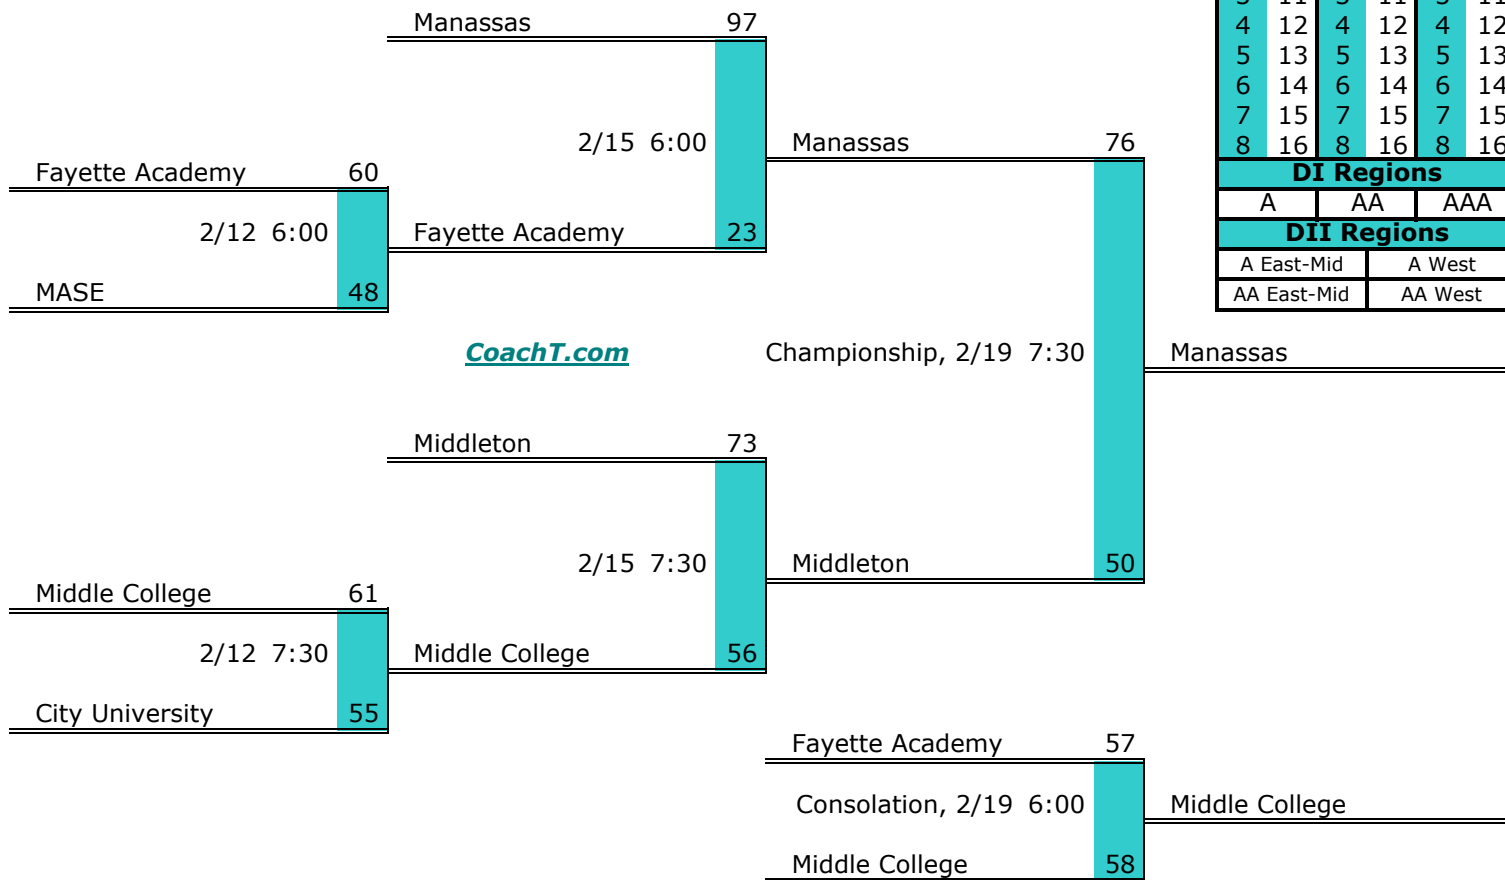

District 16 A

Pre-Tourney Rank:

1. Manassas
2. Middleton
3. Middle College
4. Fayette Academy
5. MASE
6. City University

District 16 A Finish:

1. Manassas
2. Middleton
3. Middle College
4. Fayette Academy