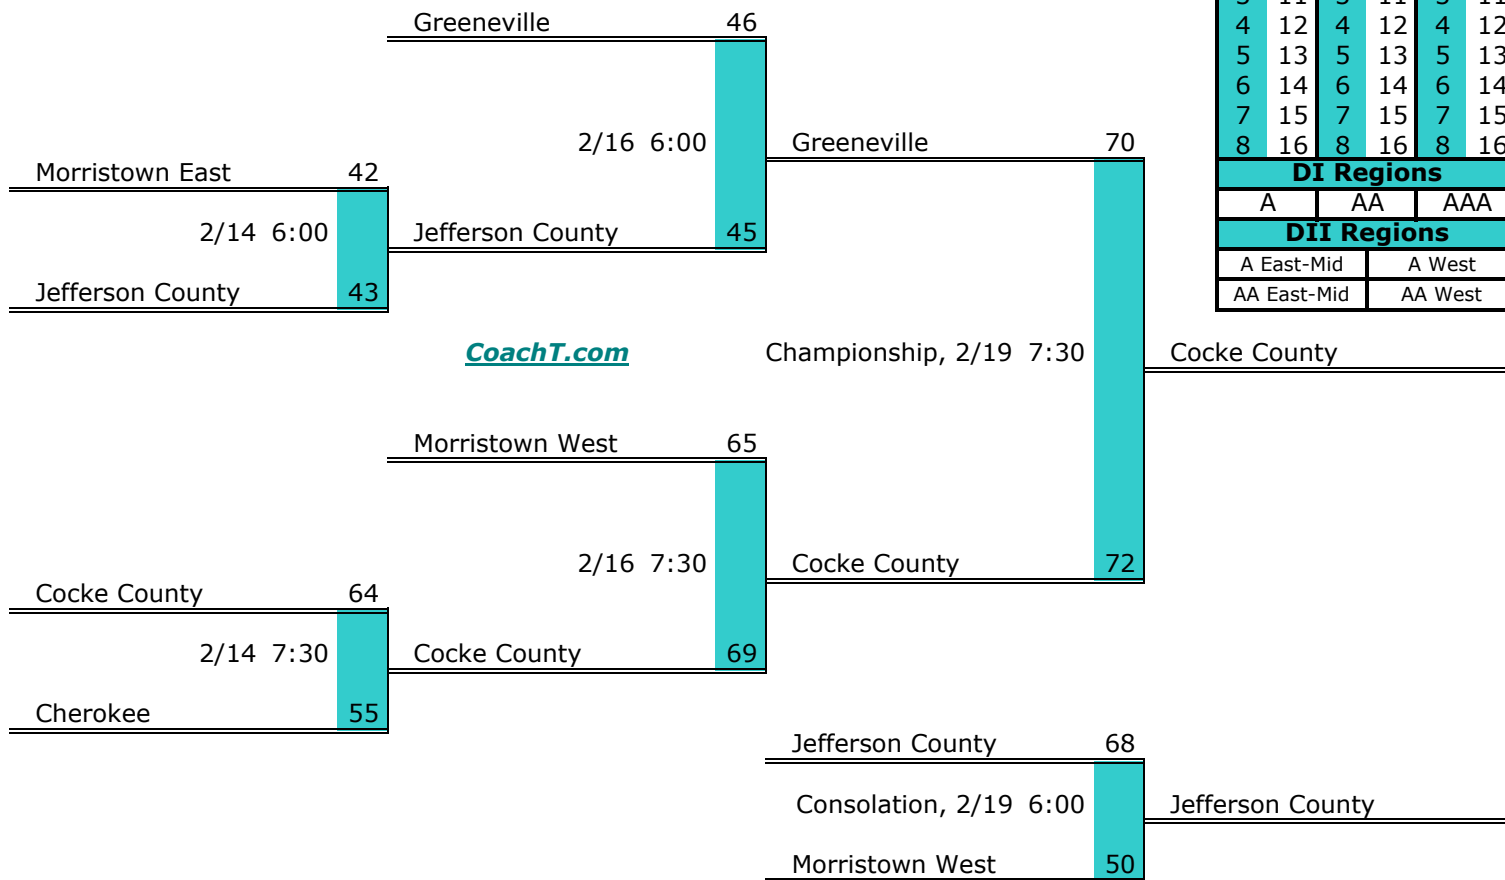

District 2 AAA

Pre-Tourney Rank:

1. Greeneville
2. Morristown West
3. Cocke County
4. Morristown East
5. Jefferson County
6. Cherokee

District 2 AAA Finish:

1. Cocke County
2. Greeneville
3. Jefferson County
4. Morristown West