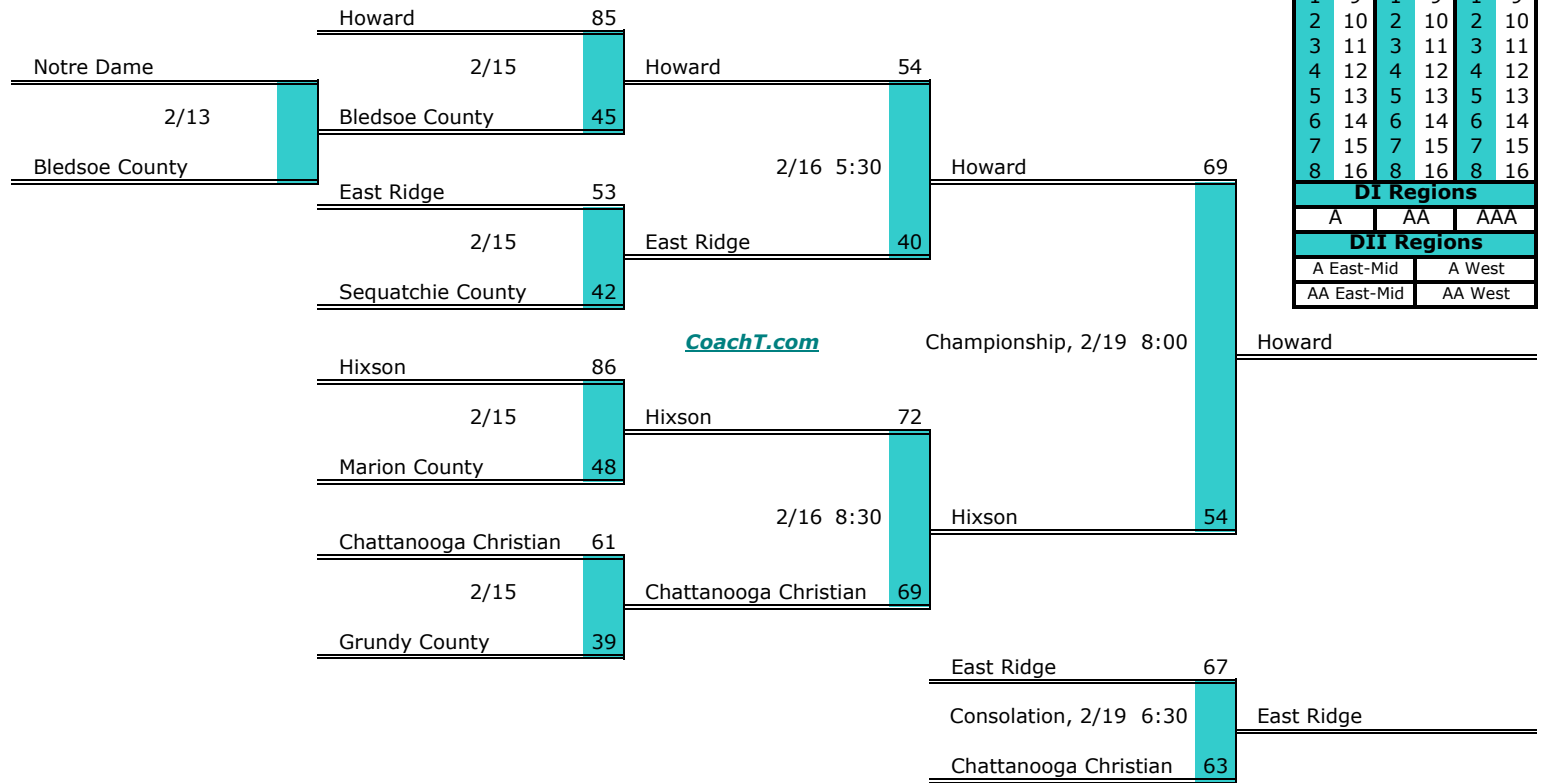

District 5 AA

Pre-Tourney Rank:

1. Brainerd
2. McMinn Central
3. Tellico Plains
4. Sweetwater
5. Meigs County
6. Tyner Academy
7. Sequoyah
8. Boyd Buchanan
9. Polk County

District 5 AA Finish:

1. McMinn Central
2. Meigs County
3. Brainerd
4. Tyner Academy

Districts					
A		AA		AAA	
1	9	1	9	1	9
2	10	2	10	2	10
3	11	3	11	3	11
4	12	4	12	4	12
5	13	5	13	5	13
6	14	6	14	6	14
7	15	7	15	7	15
8	16	8	16	8	16
DI Regions					
A		AA		AAA	
DII Regions					
A East-Mid			A West		
AA East-Mid			AA West		

District 6 AA

Pre-Tourney Rank:

1. Howard
2. Hixson
3. Chattanooga Christian
4. East Ridge
5. Sequatchie County
6. Grundy County
7. Marion County
8. Notre Dame
9. Bledsoe County

District 6 AA Finish:

1. Howard
2. Hixson
3. East Ridge
4. Chattanooga Christian