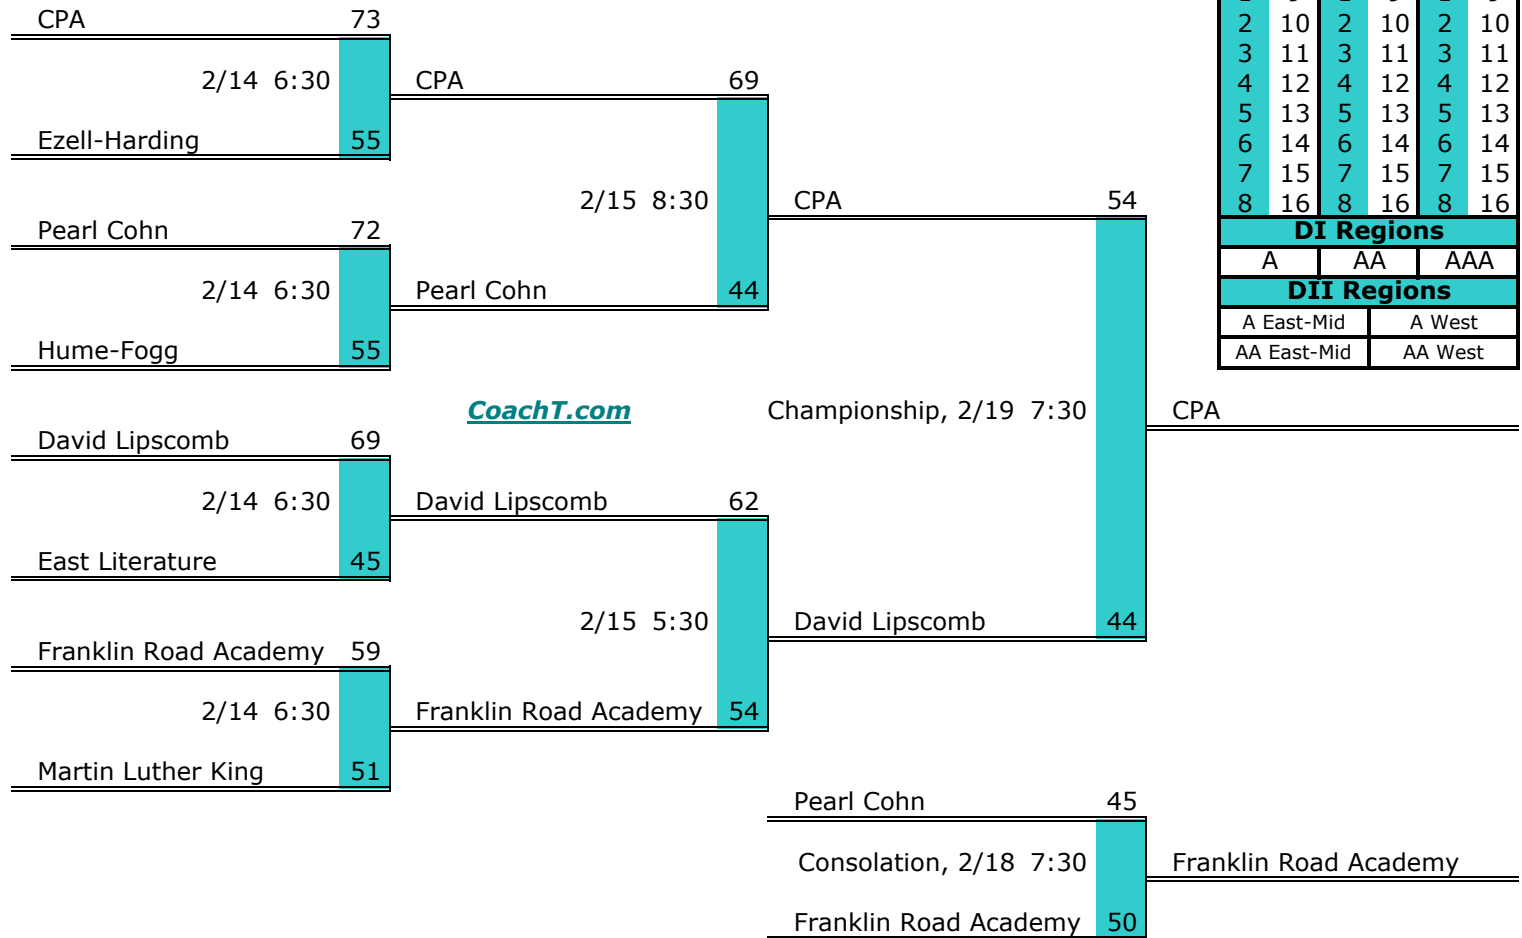

District 9 AA

Pre-Tourney Rank:

1. CPA
2. David Lipscomb
3. Franklin Road Academy
4. Pearl Cohn
5. Hume-Fogg
6. Martin Luther King
7. East Literature
8. Ezell-Harding

Districts					
A		AA		AAA	
1	9	1	9	1	9
2	10	2	10	2	10
3	11	3	11	3	11
4	12	4	12	4	12
5	13	5	13	5	13
6	14	6	14	6	14
7	15	7	15	7	15
8	16	8	16	8	16
DI Regions					
A		AA		AAA	
DII Regions					
A East-Mid			A West		
AA East-Mid			AA West		

District 9 AA Finish:

1. CPA
2. David Lipscomb
3. Franklin Road Academy
4. Pearl Cohn