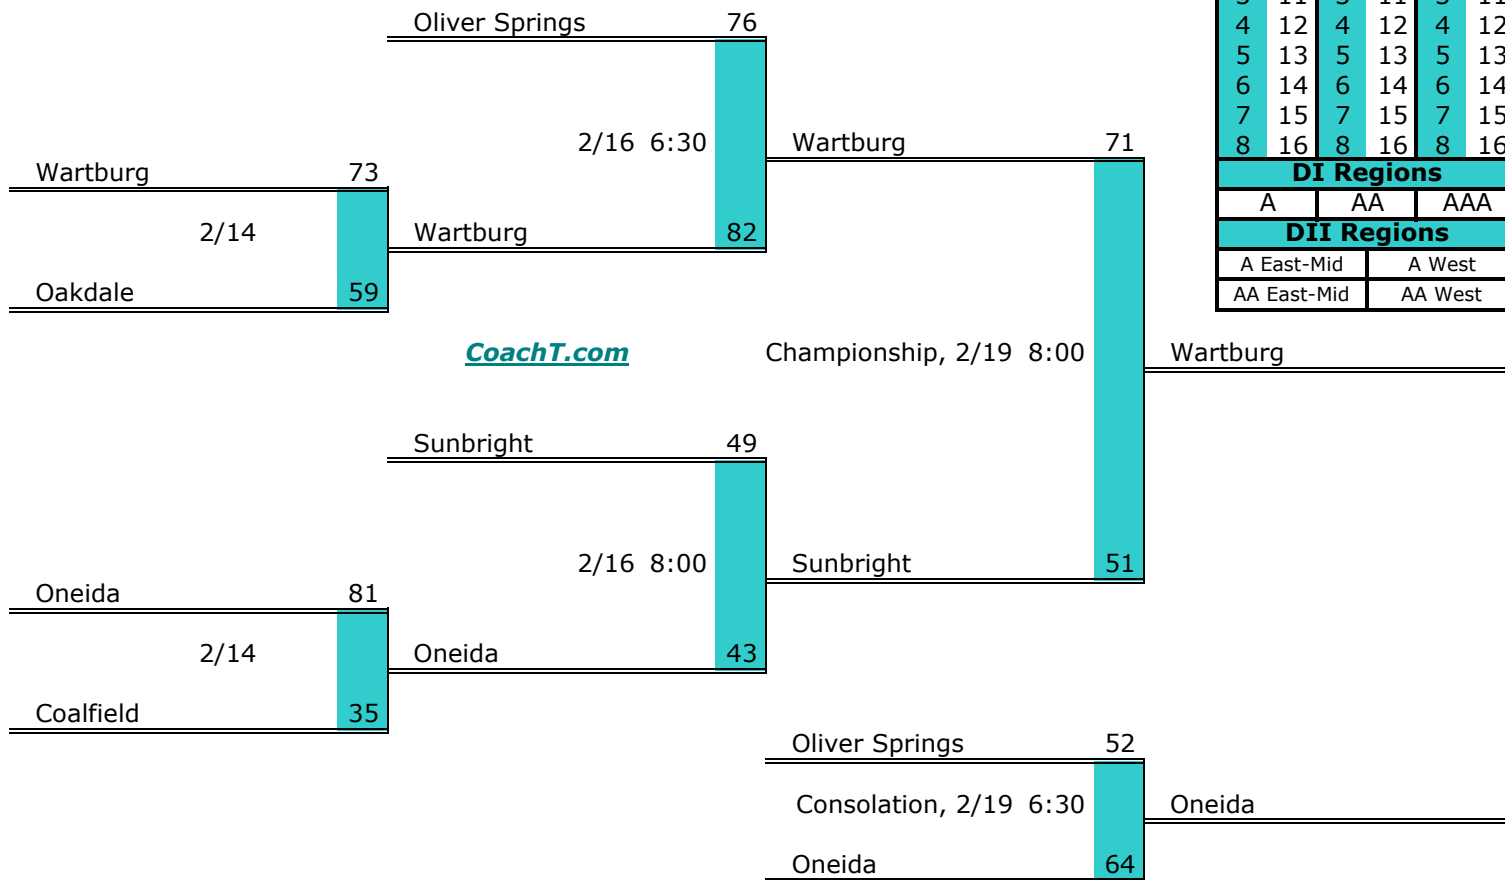

**District 4 A**

**Pre-Tourney Rank:**

1. Oliver Springs
2. Sunbright
3. Oneida
4. Wartburg
5. Oakdale
6. Coalfield

**District 4 A Finish:**

1. Wartburg
2. Sunbright
3. Oneida
4. Oliver Springs

**District 5 A**