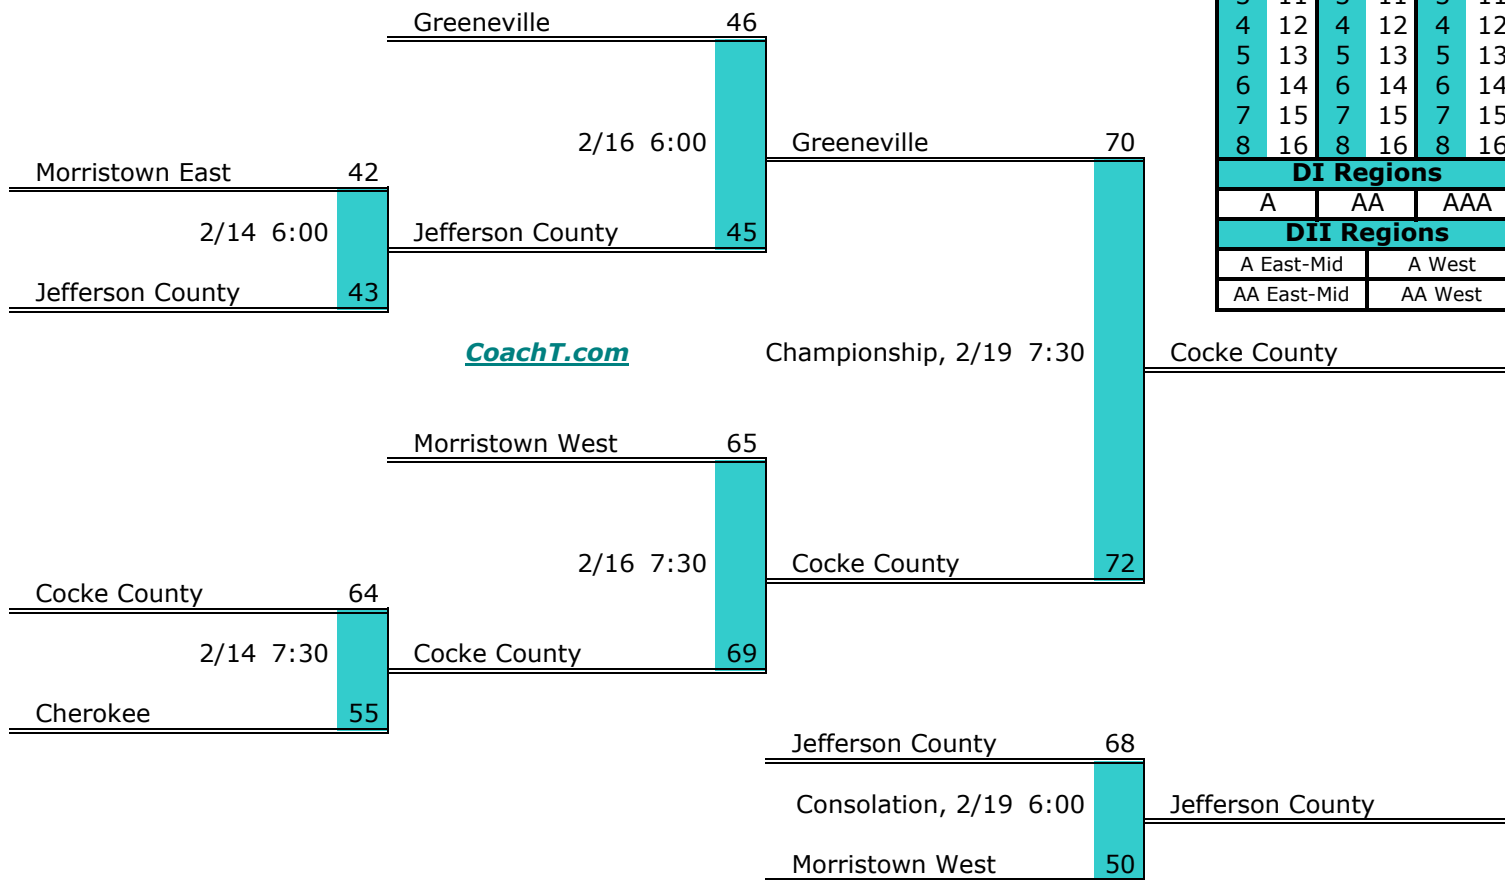

District 2 AAA

Pre-Tourney Rank:

1. Greeneville
2. Morristown West
3. Cocke County
4. Morristown East
5. Jefferson County
6. Cherokee

Districts					
A		AA		AAA	
1	9	1	9	1	9
2	10	2	10	2	10
3	11	3	11	3	11
4	12	4	12	4	12
5	13	5	13	5	13
6	14	6	14	6	14
7	15	7	15	7	15
8	16	8	16	8	16
DI Regions					
A		AA		AAA	
DII Regions					
A East-Mid			A West		
AA East-Mid			AA West		

District 2 AAA Finish:

1. Cocke County
2. Greeneville
3. Jefferson County
4. Morristown West