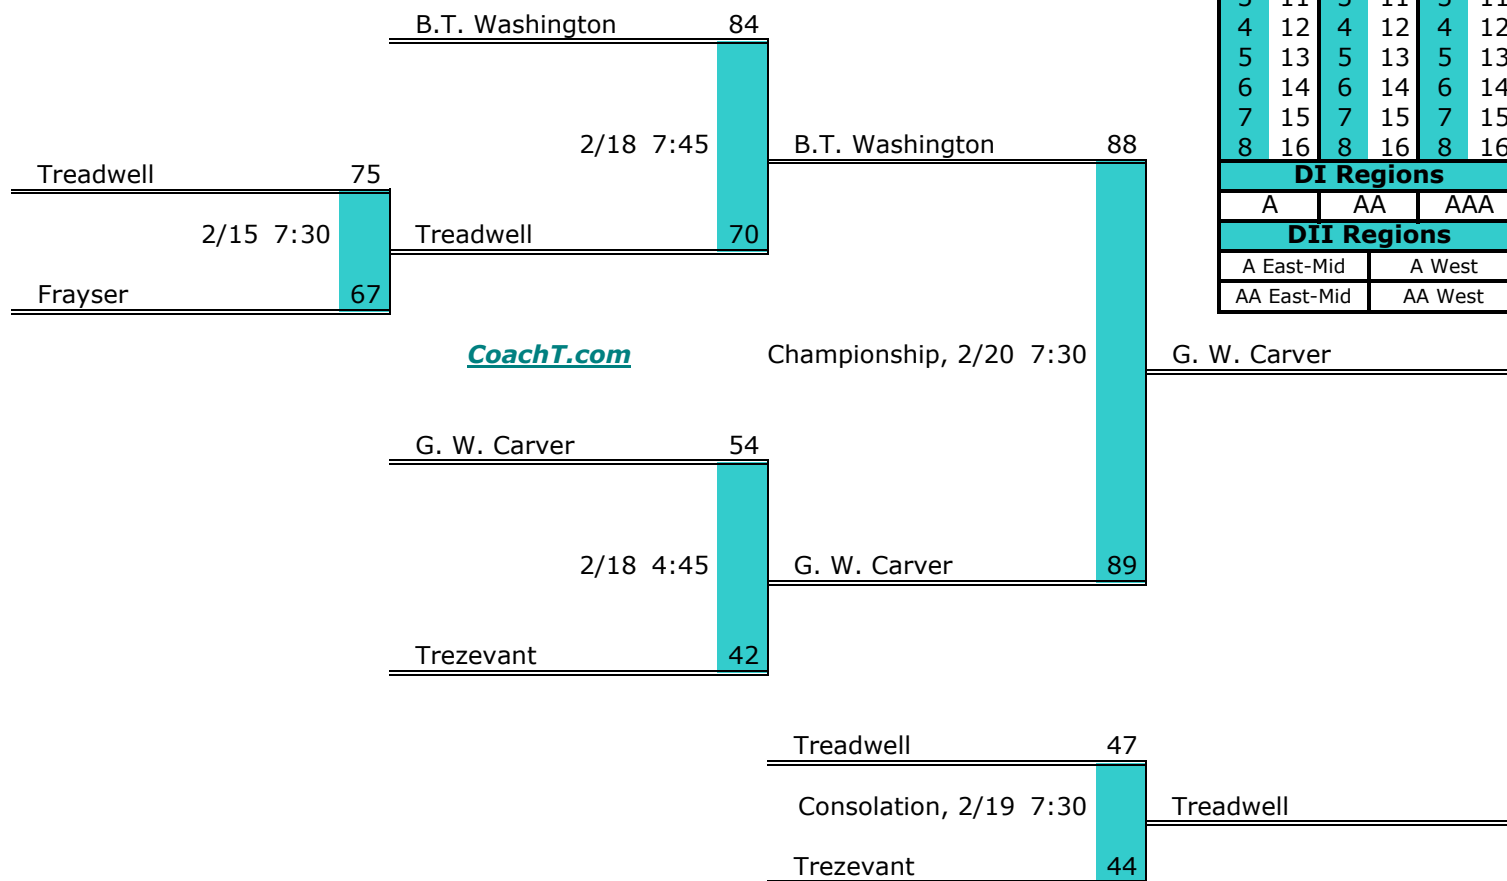

**District 14 AA Finish:**

1. Haywood
2. Covington
3. Jackson North Side
4. Ripley

**District 15 AA**

**Pre-Tourney Rank:**

1. B.T. Washington
2. G. W. Carver
3. Trezevant
4. Treadwell
5. Frayser

**District 15 AA Finish:**