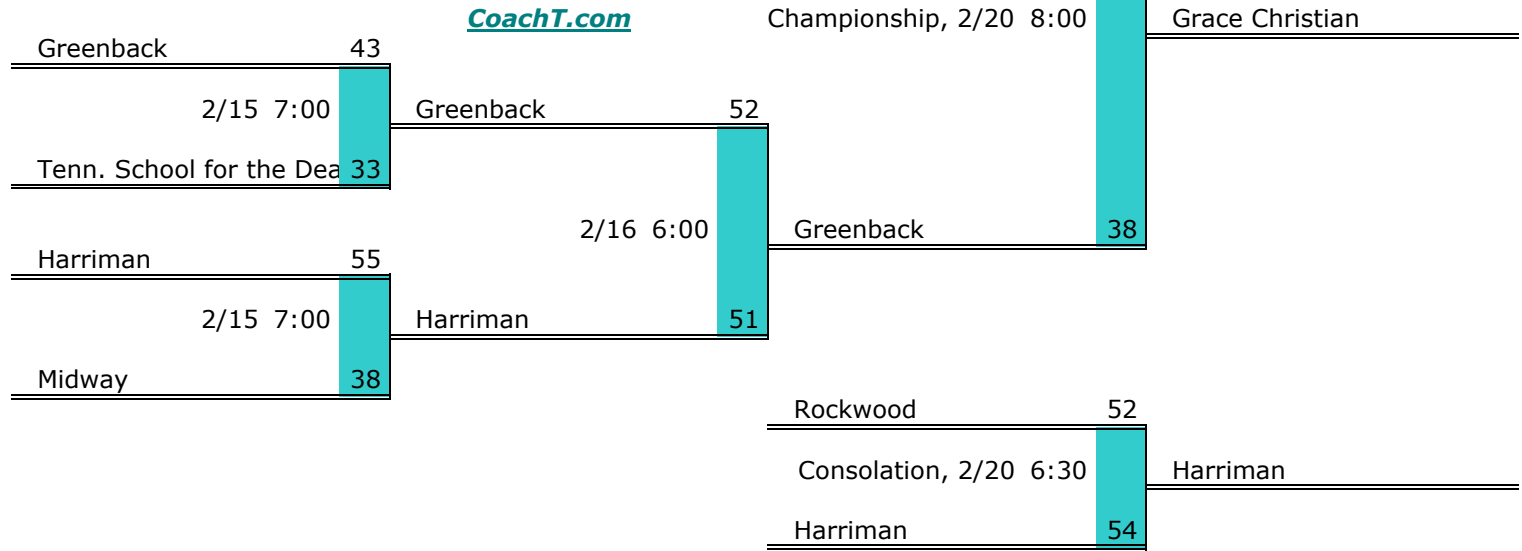

District 3 A Finish:

1. Grace Christian
2. Greenback
3. Harriman
4. Rockwood

Districts					
A		AA		AAA	
1	9	1	9	1	9
2	10	2	10	2	10
3	11	3	11	3	11
4	12	4	12	4	12
5	13	5	13	5	13
6	14	6	14	6	14
7	15	7	15	7	15
8	16	8	16	8	16
DI Regions					
A		AA		AAA	
DII Regions					
A East-Mid			A West		
AA East-Mid			AA West