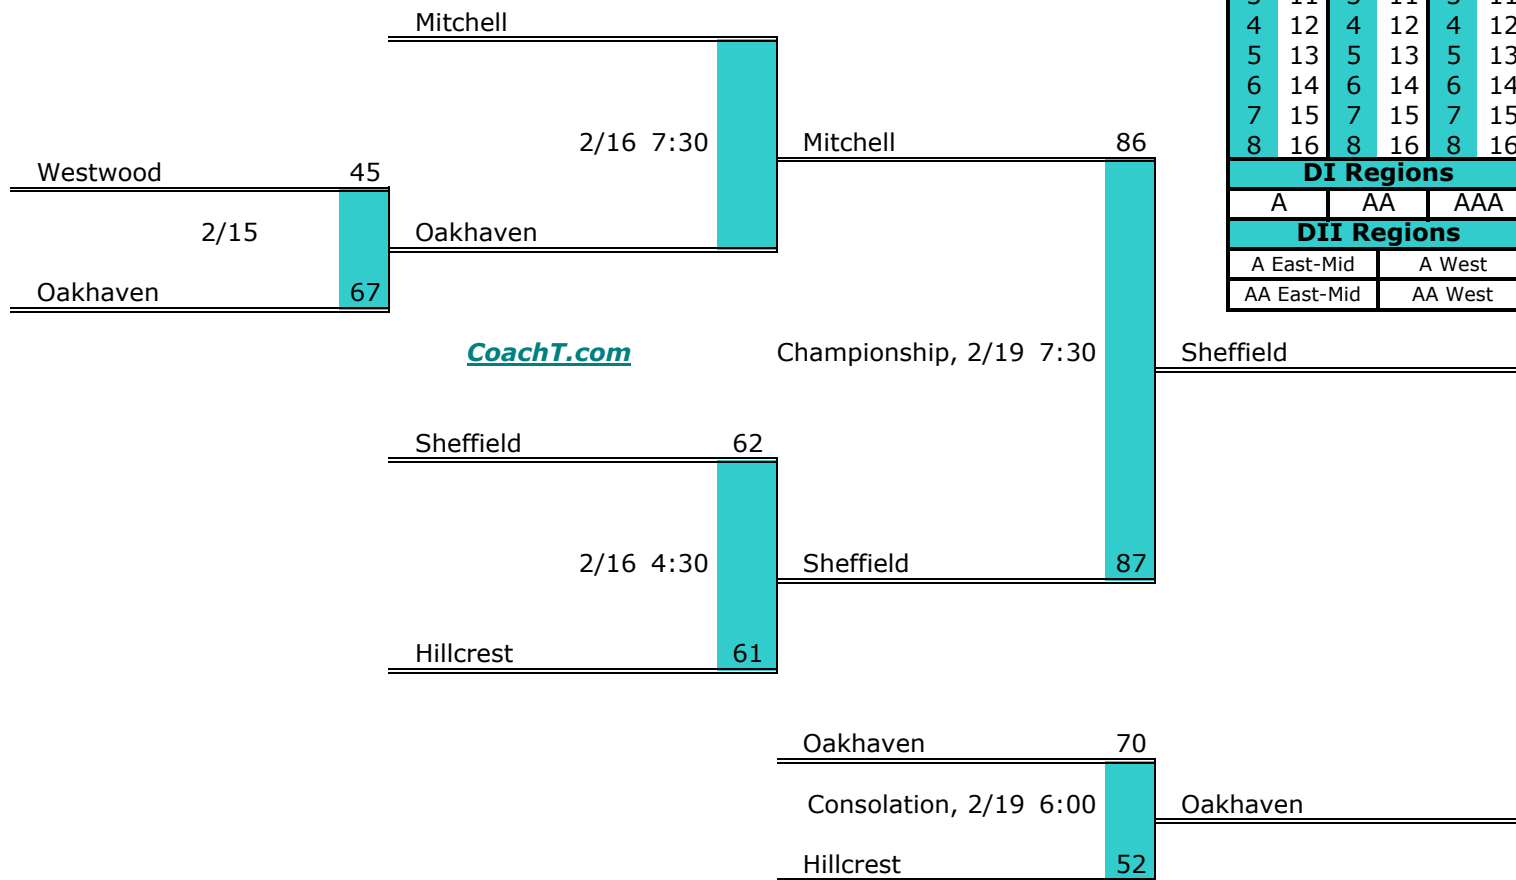

**District 14 AA Finish:**

1. Haywood
2. Covington
3. Jackson North Side
4. Ripley

**District 15 AA**

**Pre-Tourney Rank:**

1. B.T. Washington
2. G. W. Carver
3. Trezevant
4. Treadwell
5. Frayser

**District 15 AA Finish:**

1. G. W. Carver
2. B.T. Washington
3. Treadwell
4. Trezevant

**District 16 AA**

**Pre-Tourney Rank:**

1. Mitchell
2. Sheffield
3. Hillcrest
4. Westwood
5. Oakhaven

**District 1 AAA**

**Pre-Tourney Rank:**

1. Dobyngs-Bennett
2. Science Hill
3. Sullivan East
4. Tennessee
5. Sullivan Central
6. Volunteer
7. Daniel Boone
8. Sullivan South
9. David Crockett