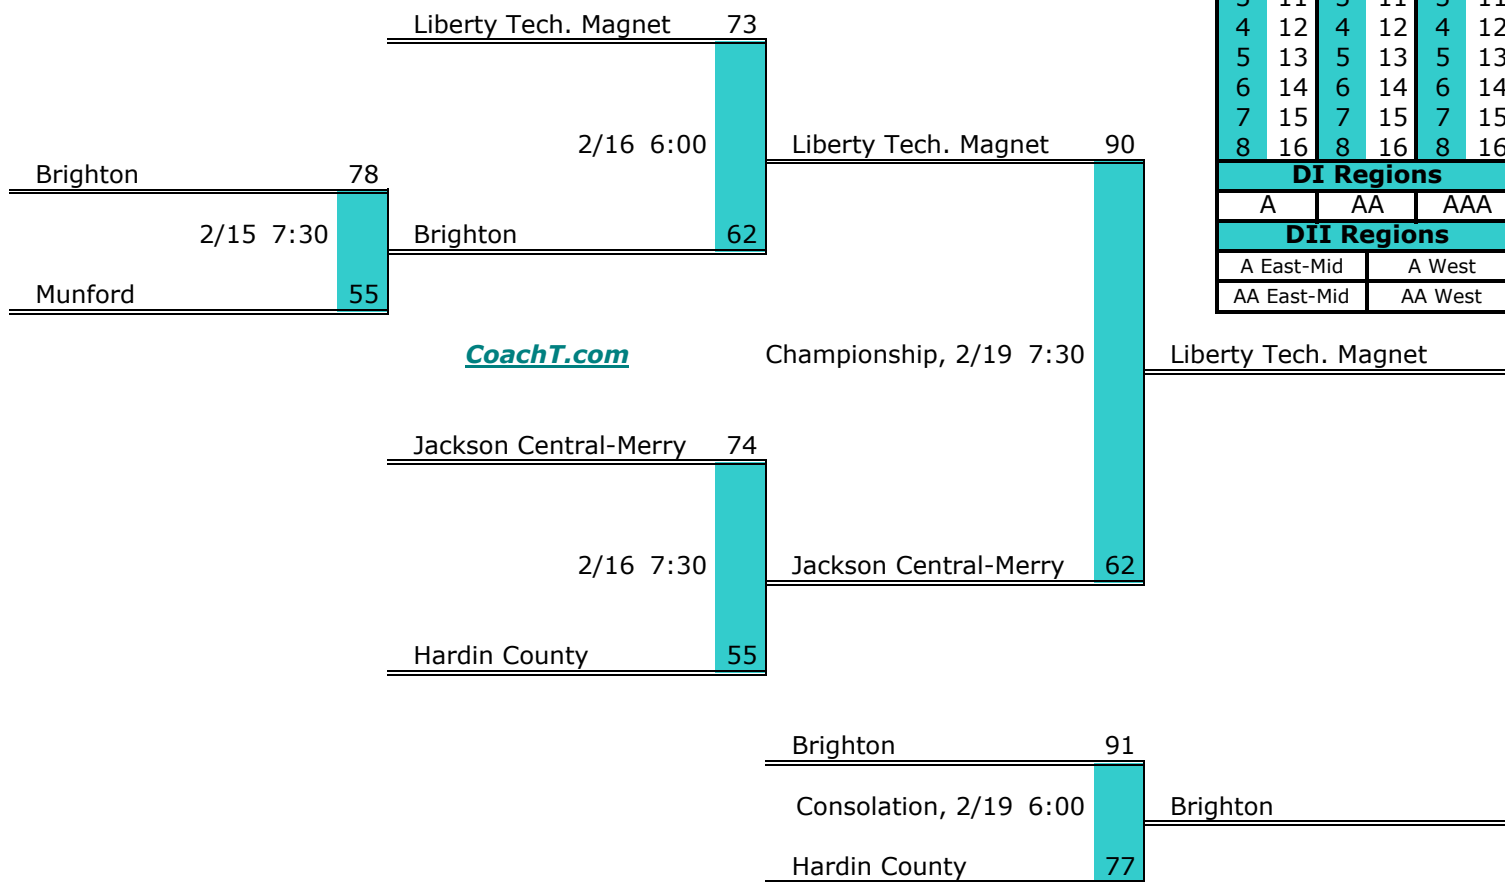

District 12 AAA

Pre-Tourney Rank:

1. Antioch
2. Maplewood
3. Stratford
4. Hunters Lane
5. McGavock
6. Glenclyff
7. Whites Creek

District 12 AAA Finish:

1. Antioch
2. Maplewood
3. Hunters Lane
4. Stratford

District 13 AAA

Pre-Tourney Rank:

1. Liberty Tech. Magnet
2. Jackson Central-Merry
3. Hardin County
4. Brighton
5. Munford

Districts					
A		AA		AAA	
1	9	1	9	1	9
2	10	2	10	2	10
3	11	3	11	3	11
4	12	4	12	4	12
5	13	5	13	5	13
6	14	6	14	6	14
7	15	7	15	7	15
8	16	8	16	8	16
DI Regions					
A		AA		AAA	
DII Regions					
A East-Mid			A West		
AA East-Mid			AA West		

District 13 AAA Finish:

1. Liberty Tech. Magnet
2. Jackson Central-Merry
3. Brighton
4. Hardin County

District 14 AAA

Pre-Tourney Rank:

1. Raleigh-Egypt
2. Bolton
3. Craigmont
4. Millington
5. Cordova
6. Arlington
7. Bartlett