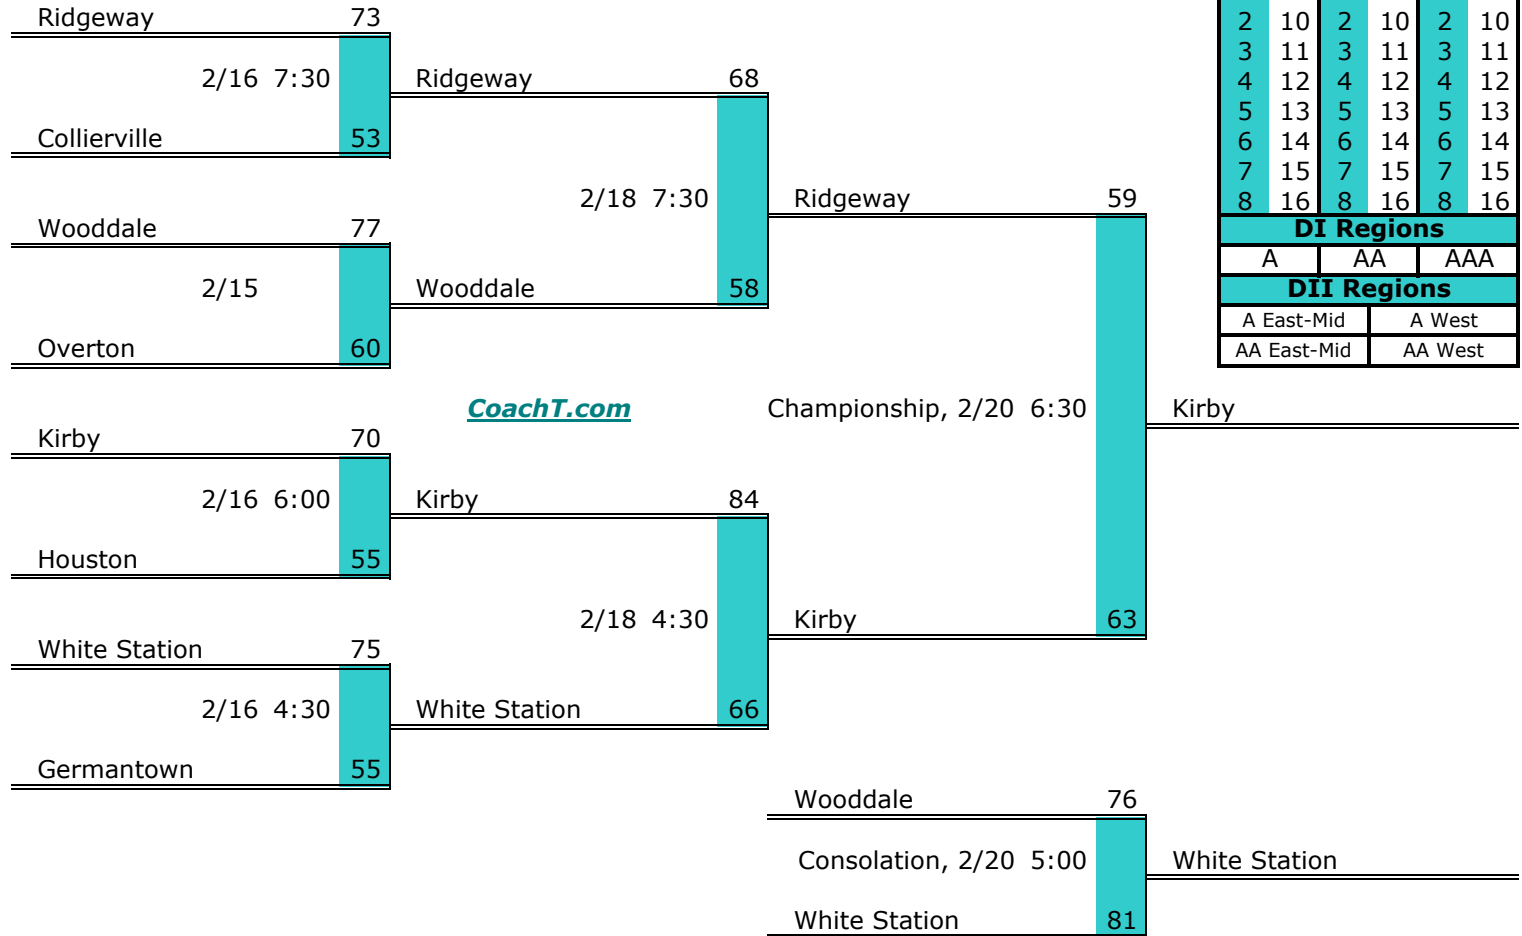

District 15 AAA

Pre-Tourney Rank:

1. Ridgeway
2. Kirby
3. White Station
4. Wooddale
5. Overton
6. Germantown
7. Houston
8. Collierville

District 15 AAA Finish:

1. Kirby
2. Ridgeway
3. White Station
4. Wooddale

Districts					
A		AA		AAA	
1	9	1	9	1	9
2	10	2	10	2	10
3	11	3	11	3	11
4	12	4	12	4	12
5	13	5	13	5	13
6	14	6	14	6	14
7	15	7	15	7	15
8	16	8	16	8	16
DI Regions					
A		AA		AAA	
DII Regions					
A East-Mid			A West		
AA East-Mid			AA West