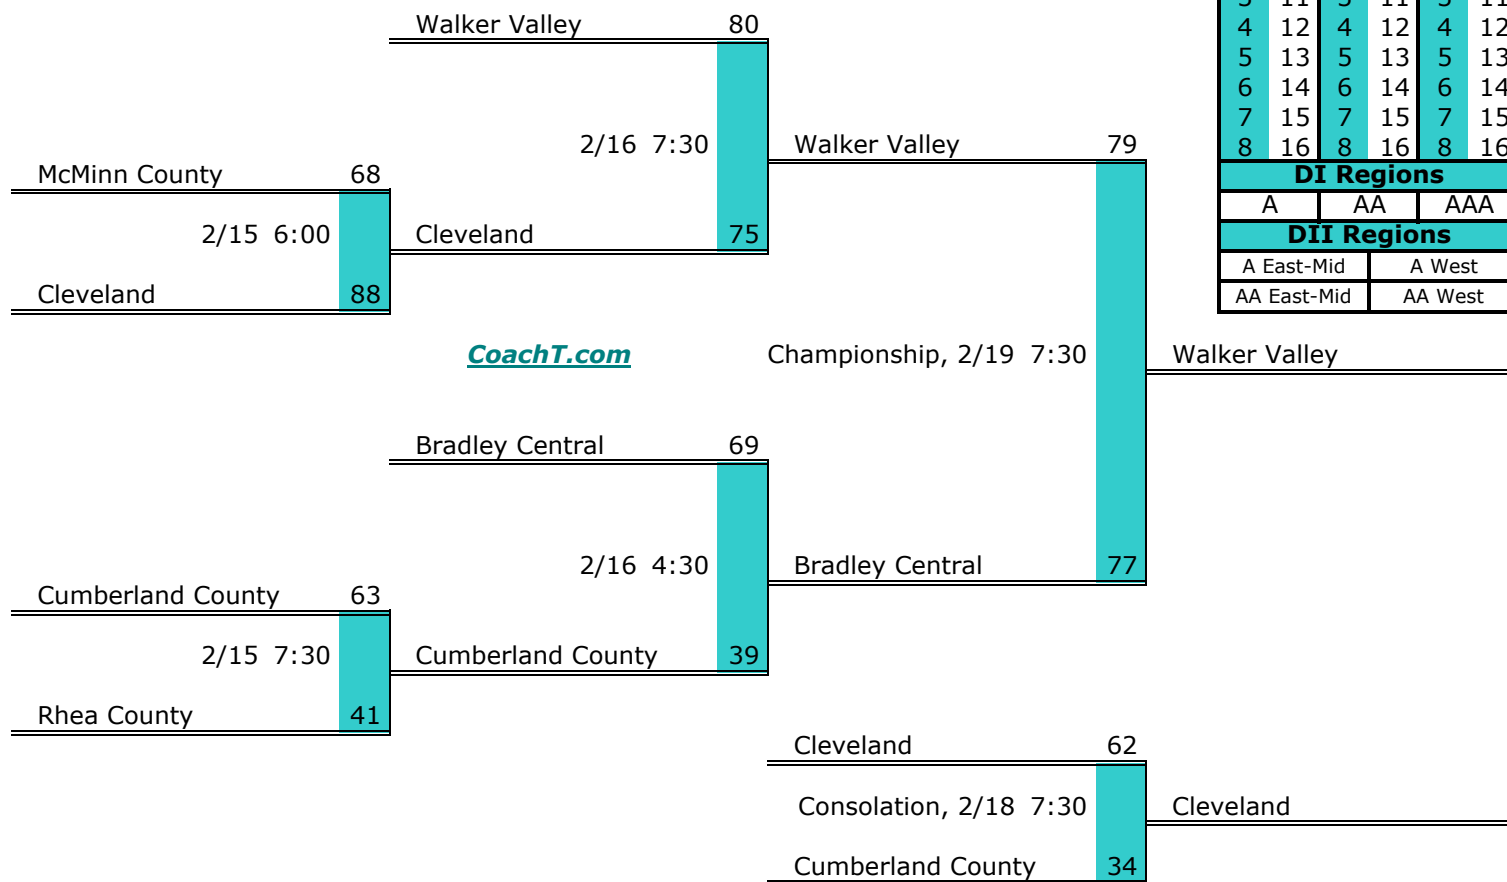

District 5 AAA

Pre-Tourney Rank:

1. Walker Valley
2. Bradley Central
3. Cumberland County
4. McMinn County
5. Cleveland
6. Rhea County

District 5 AAA Finish:

1. Walker Valley
2. Bradley Central
3. Cleveland
4. Cumberland County

District 6 AAA

Pre-Tourney Rank:

1. Red Bank
2. Ooltewah
3. Soddy Daisy
4. Chattanooga Central

Red Bank	63
2/15 7:30	
Chattanooga Central	55

CoachT.com

Red Bank	74
Championship, 2/19 7:30	
Red Bank	

District 6 AAA Finish:

1. Red Bank
2. Soddy Daisy
3. Chattanooga Central
4. Ooltewah

Ooltewah	43
2/15 4:30	
Soddy Daisy	53

Soddy Daisy	60
Chattanooga Central	65
Consolation, 2/18 7:30	
Ooltewah	54

Districts					
A		AA		AAA	
1	9	1	9	1	9
2	10	2	10	2	10
3	11	3	11	3	11
4	12	4	12	4	12
5	13	5	13	5	13
6	14	6	14	6	14
7	15	7	15	7	15
8	16	8	16	8	16
DI Regions					
A		AA		AAA	
DII Regions					
A East-Mid			A West		
AA East-Mid			AA West