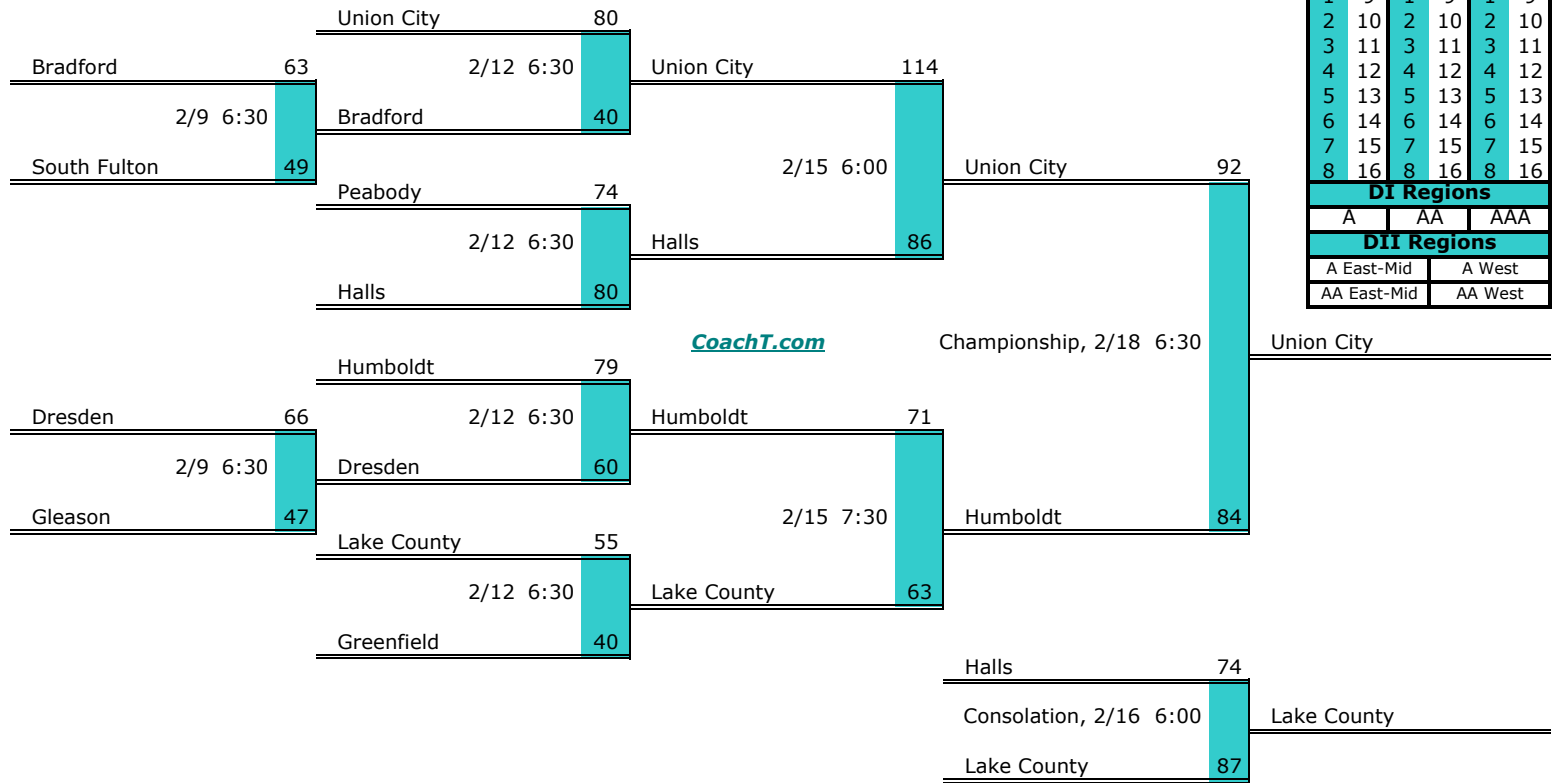

Districts					
A		AA		AAA	
1	9	1	9	1	9
2	10	2	10	2	10
3	11	3	11	3	11
4	12	4	12	4	12
5	13	5	13	5	13
6	14	6	14	6	14
7	15	7	15	7	15
8	16	8	16	8	16
DI Regions					
A		AA		AAA	
DII Regions					
A East-Mid			A West		
AA East-Mid			AA West		

District 14 A

Pre-Tourney Rank:

1. Union City
2. Humboldt
3. Lake County
4. Peabody
5. Halls
6. Greenfield
7. Dresden
8. Bradford
9. South Fulton
10. Gleason

District 14 A Finish:

1. Union City
2. Humboldt
3. Lake County
4. Halls