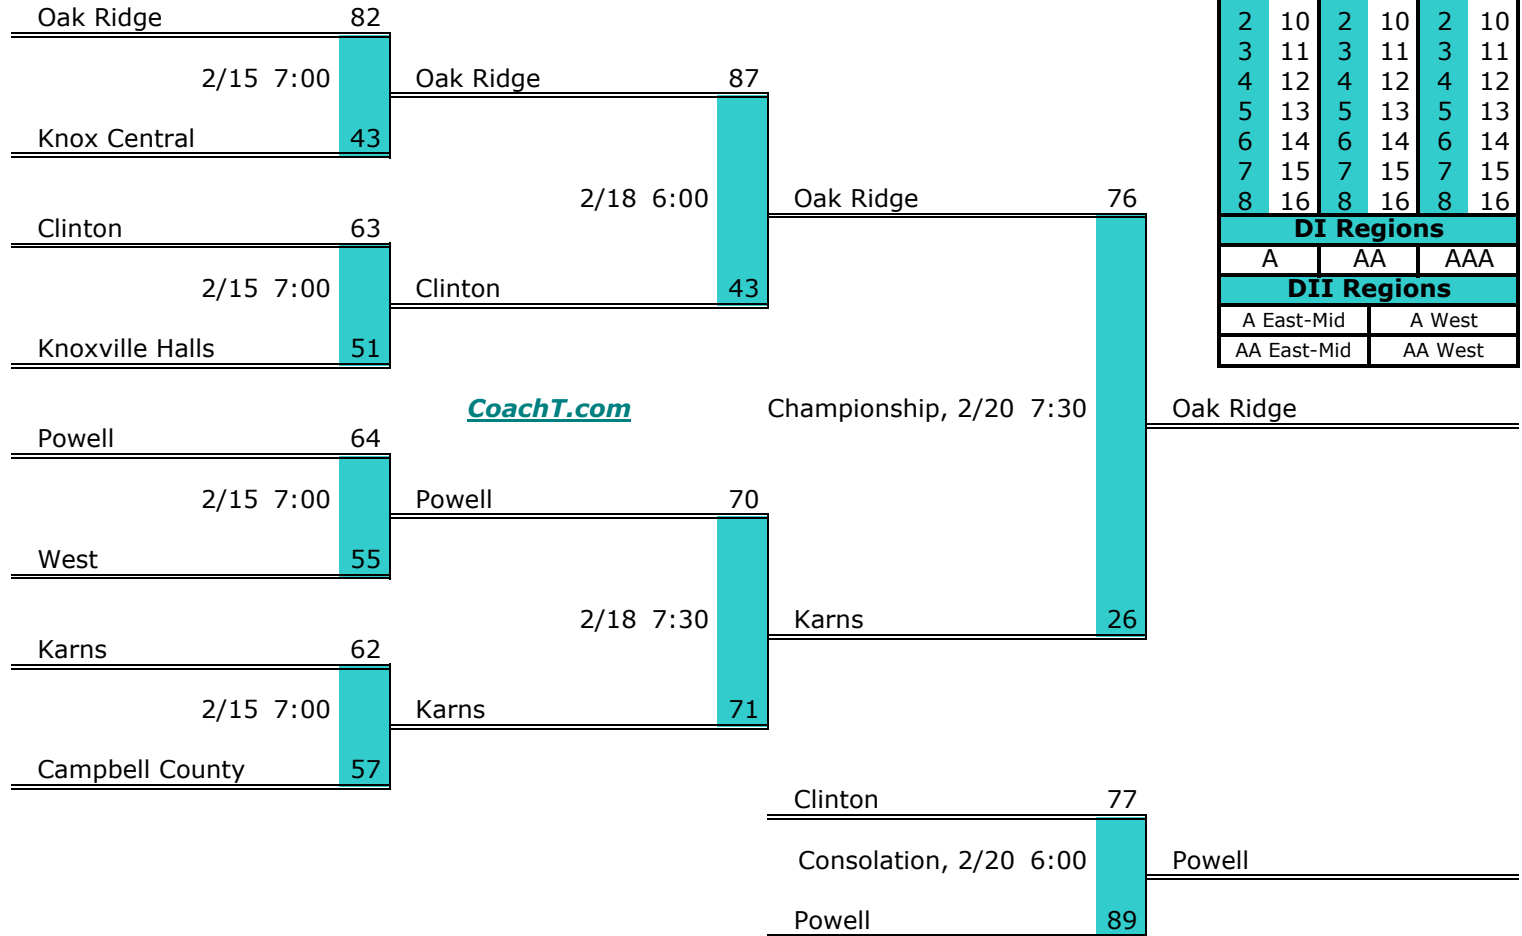

District 3 AAA

Pre-Tourney Rank:

1. Oak Ridge
2. Powell
3. Karns
4. Clinton
5. Knoxville Halls
6. Campbell County
7. West
8. Knox Central

District 3 AAA Finish:

1. Oak Ridge
2. Karns
3. Powell
4. Clinton

Districts					
A		AA		AAA	
1	9	1	9	1	9
2	10	2	10	2	10
3	11	3	11	3	11
4	12	4	12	4	12
5	13	5	13	5	13
6	14	6	14	6	14
7	15	7	15	7	15
8	16	8	16	8	16
DI Regions					
A		AA		AAA	
DII Regions					
A East-Mid			A West		
AA East-Mid			AA West