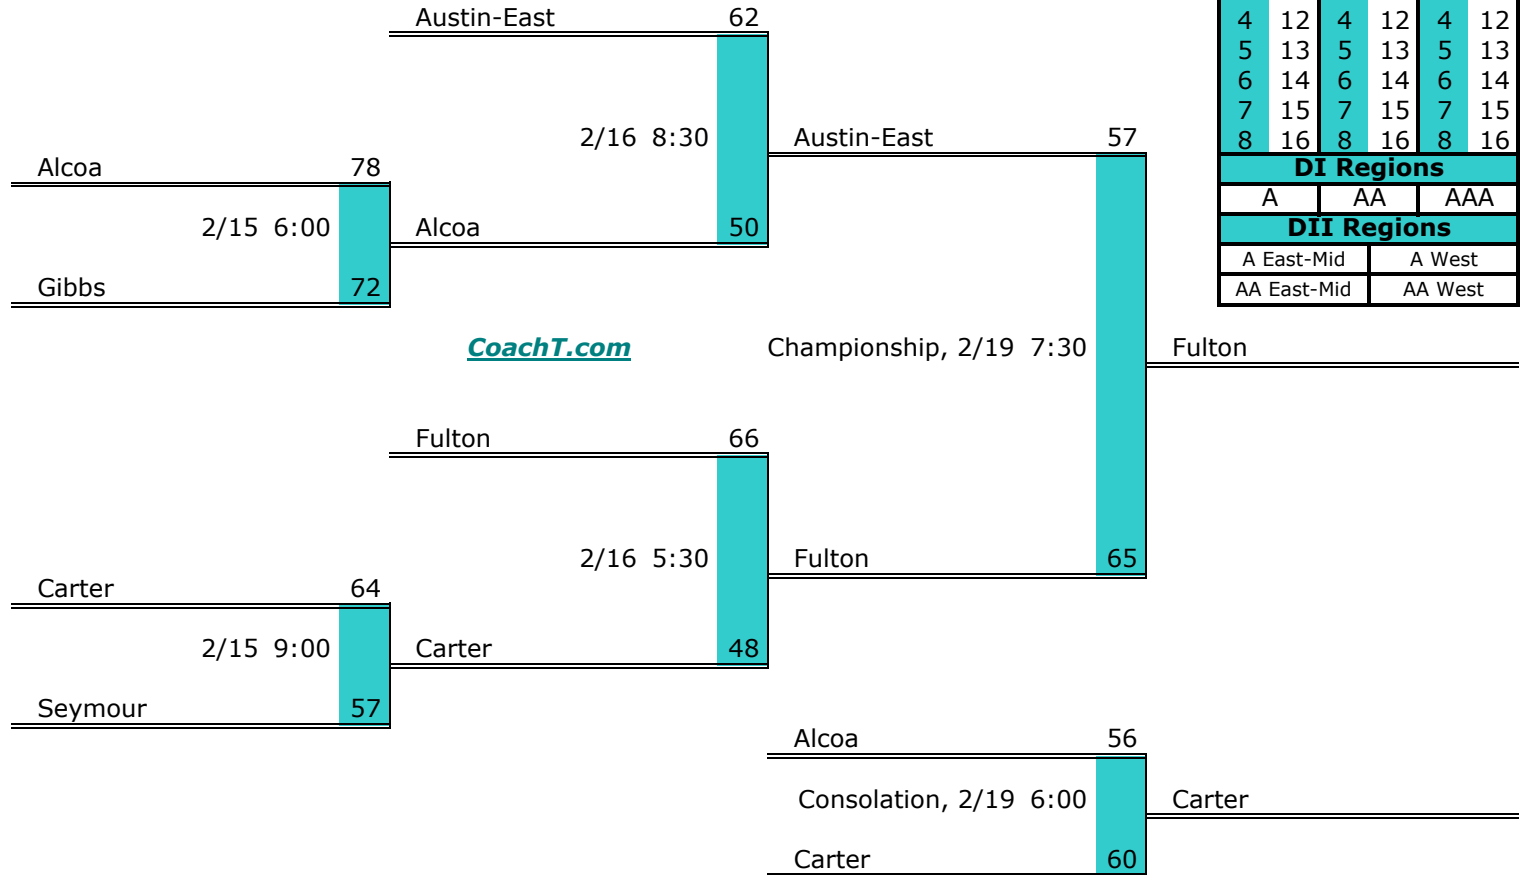

**District 1 AA Finish:**

1. Unicoi County
2. Johnson County
3. Elizabethton
4. Sullivan North

Districts					
A		AA		AAA	
1	9	1	9	1	9
2	10	2	10	2	10
3	11	3	11	3	11
4	12	4	12	4	12
5	13	5	13	5	13
6	14	6	14	6	14
7	15	7	15	7	15
8	16	8	16	8	16
DI Regions					
A		AA		AAA	
DII Regions					
A East-Mid			A West		
AA East-Mid			AA West		

**District 2 AA**

**Pre-Tourney Rank:**

1. Union County
2. Gatlinburg-Pittman
3. Cumberland Gap
4. Rutledge
5. Claiborne
6. Pigeon Forge

**District 2 AA Finish:**

1. Rutledge
2. Pigeon Forge
3. Union County
4. Gatlinburg-Pittman

**District 3 AA**

**Pre-Tourney Rank:**

1. Austin-East
2. Fulton
3. Carter
4. Alcoa
5. Gibbs
6. Seymour

**District 3 AA Finish:**

1. Fulton
2. Austin-East
3. Carter
4. Alcoa

Districts					
A		AA		AAA	
1	9	1	9	1	9
2	10	2	10	2	10
3	11	3	11	3	11
4	12	4	12	4	12
5	13	5	13	5	13
6	14	6	14	6	14
7	15	7	15	7	15
8	16	8	16	8	16
DI Regions					
A		AA		AAA	
DII Regions					
A East-Mid			A West		
AA East-Mid			AA West		