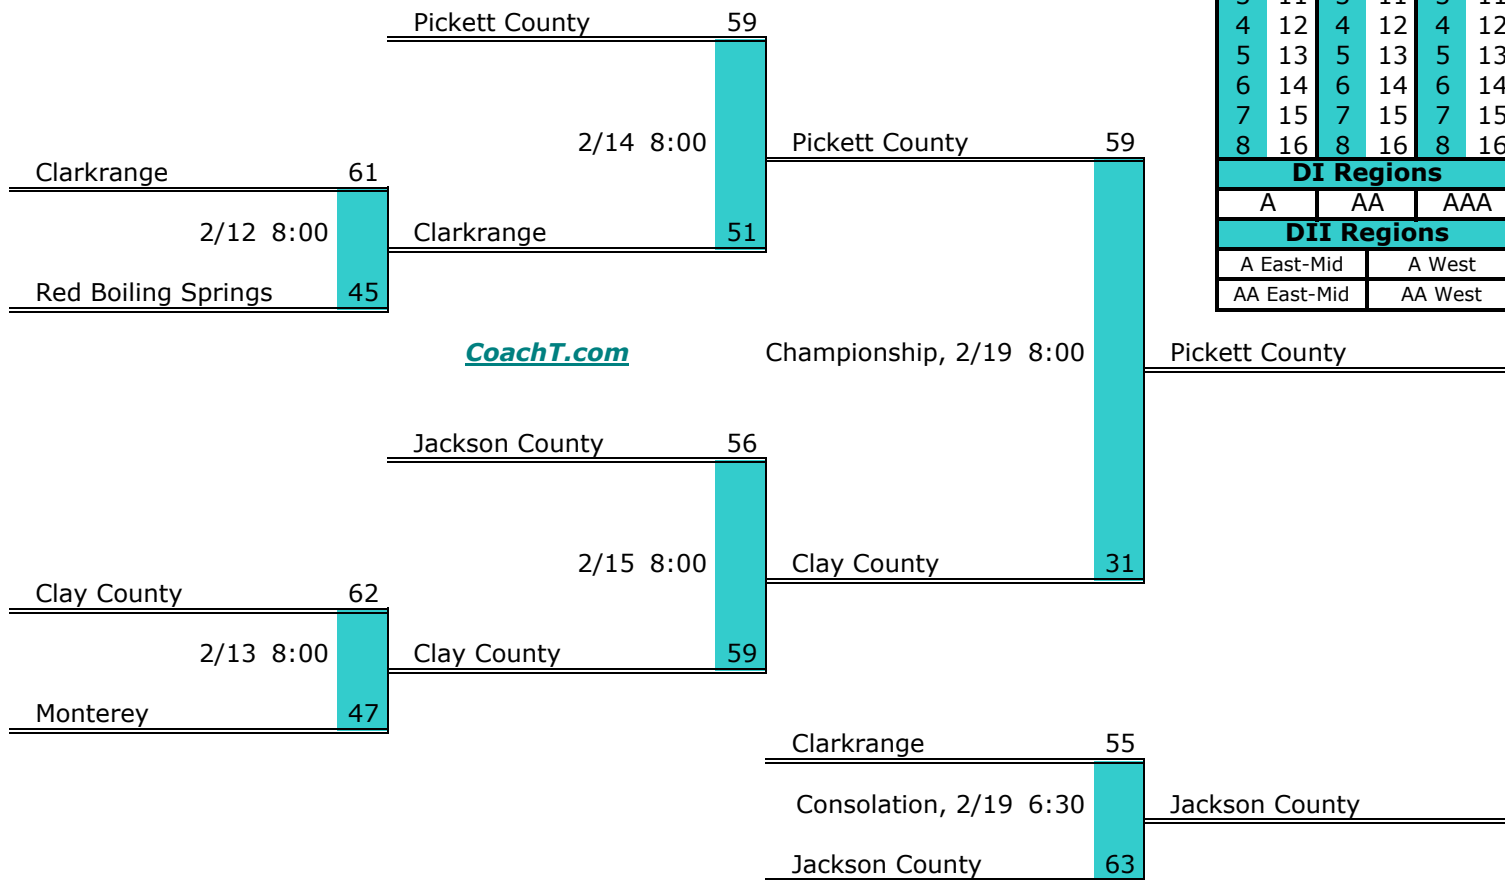

**District 6 A Finish:**

1. Chatt. Arts & Sciences
2. South Pittsburg
3. Whitwell
4. Lookout Valley

Districts					
A		AA		AAA	
1	9	1	9	1	9
2	10	2	10	2	10
3	11	3	11	3	11
4	12	4	12	4	12
5	13	5	13	5	13
6	14	6	14	6	14
7	15	7	15	7	15
8	16	8	16	8	16
DI Regions					
A		AA		AAA	
DII Regions					
A East-Mid			A West		
AA East-Mid			AA West		

**District 7 A**

**Pre-Tourney Rank:**

1. Pickett County
2. Jackson County
3. Clay County
4. Clarkrange
5. Red Boiling Springs
6. Monterey

**District 7 A Finish:**

1. Pickett County
2. Clay County
3. Jackson County
4. Clarkrange