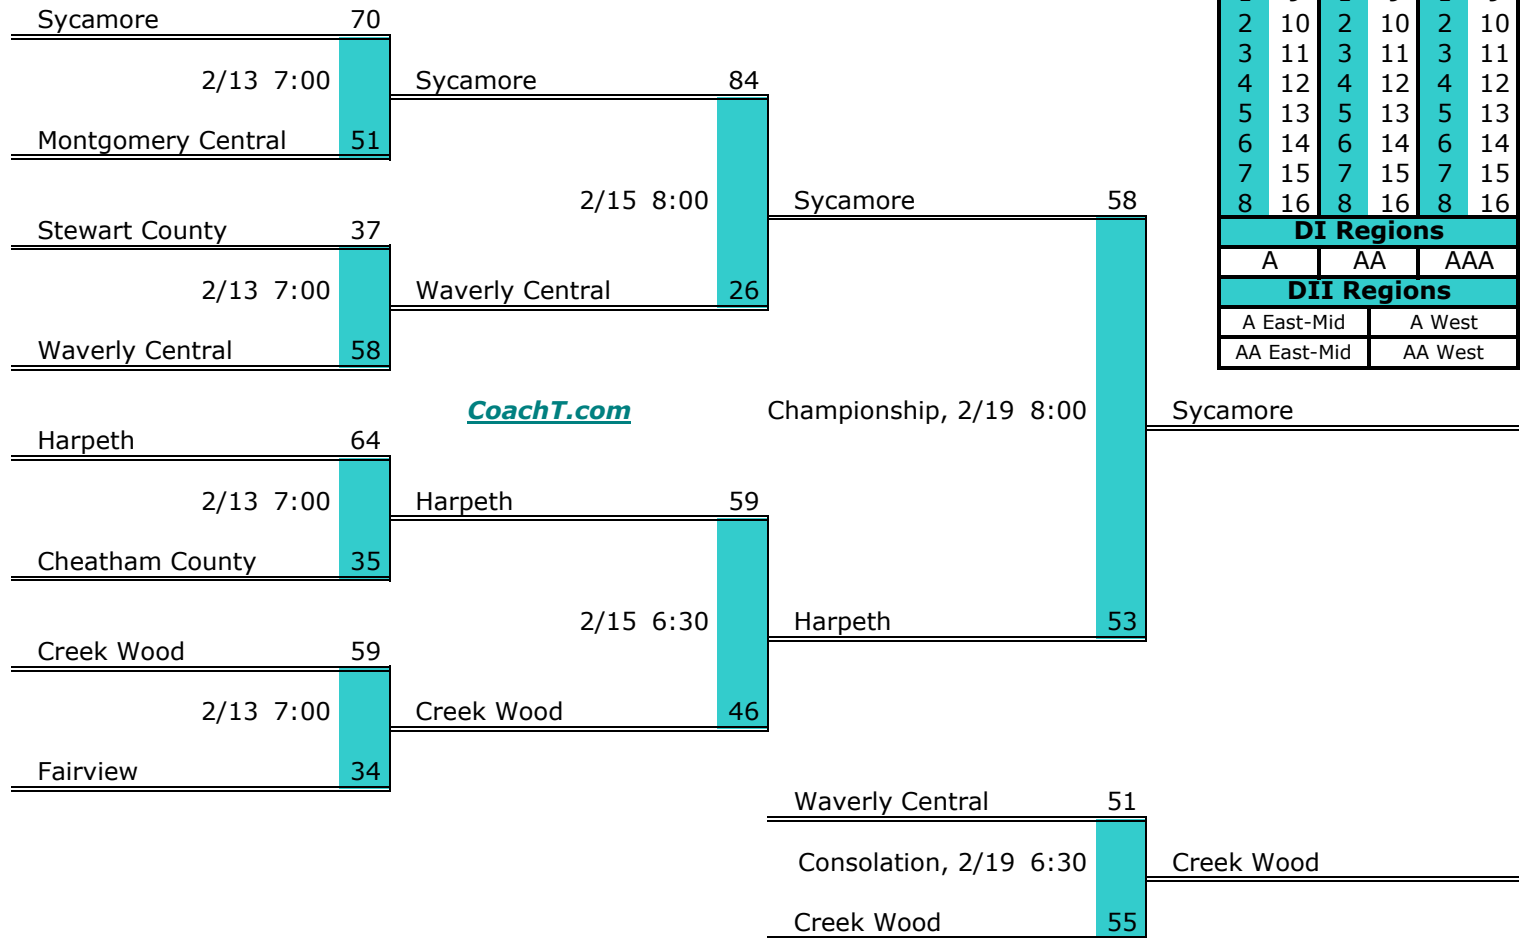

District 11 AA

Pre-Tourney Rank:

1. Sycamore
2. Harpeth
3. Creek Wood
4. Stewart County
5. Waverly Central
6. Fairview
7. Cheatham County
8. Montgomery Central

District 11 AA Finish:

1. Sycamore
2. Harpeth
3. Creek Wood
4. Waverly Central