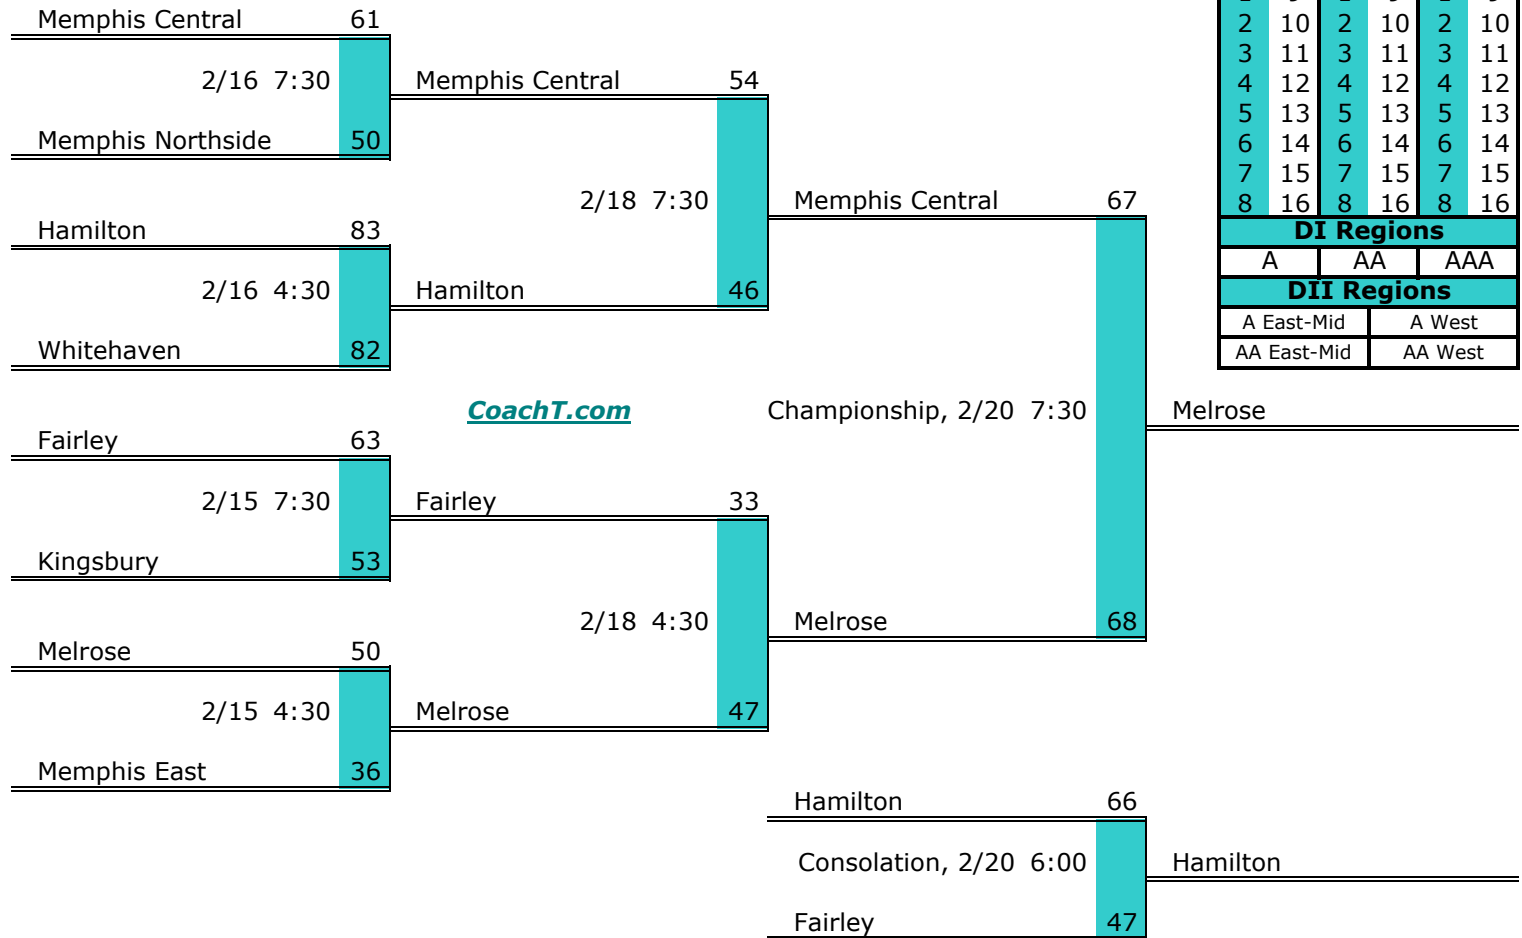

**District 16 AAA**

**Pre-Tourney Rank:**

1. Memphis Central
2. Fairley
3. Melrose
4. Hamilton
5. Whitehaven
6. Memphis East
7. Kingsbury
8. Memphis Northside

**District 16 AAA Finish:**

1. Melrose
2. Memphis Central
3. Hamilton
4. Fairley