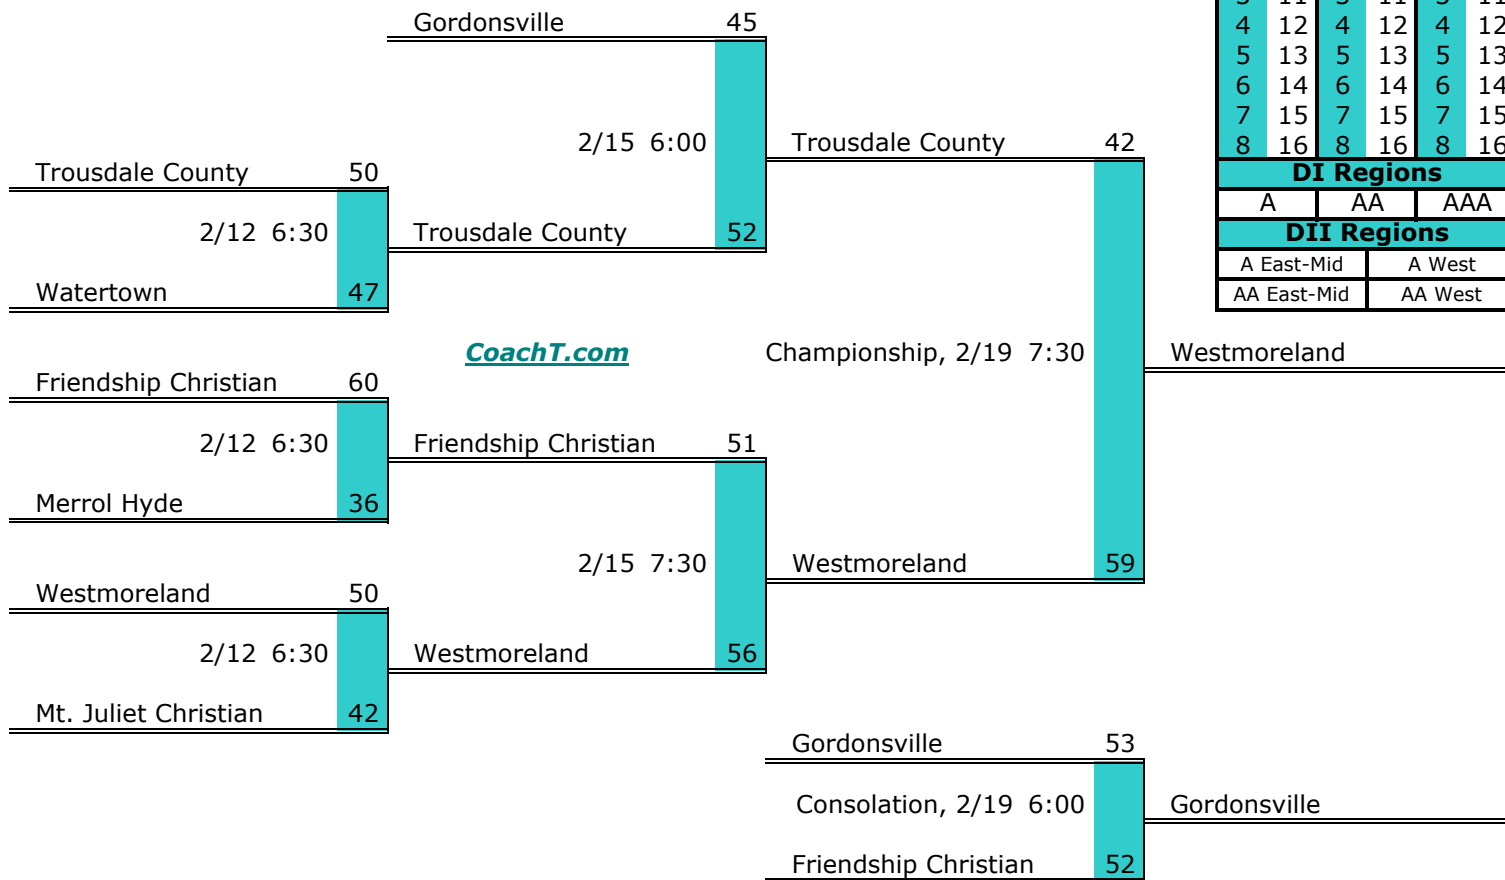

District 8 A

Pre-Tourney Rank:

1. Gordonsville
2. Friendship Christian
3. Westmoreland
4. Trousdale County
5. Watertown
6. Mt. Juliet Christian
7. Merrol Hyde

Districts					
A		AA		AAA	
1	9	1	9	1	9
2	10	2	10	2	10
3	11	3	11	3	11
4	12	4	12	4	12
5	13	5	13	5	13
6	14	6	14	6	14
7	15	7	15	7	15
8	16	8	16	8	16
DI Regions					
A		AA		AAA	
DII Regions					
A East-Mid			A West		
AA East-Mid			AA West		

District 8 A Finish:

1. Westmoreland
2. Trousdale County
3. Gordonsville
4. Friendship Christian