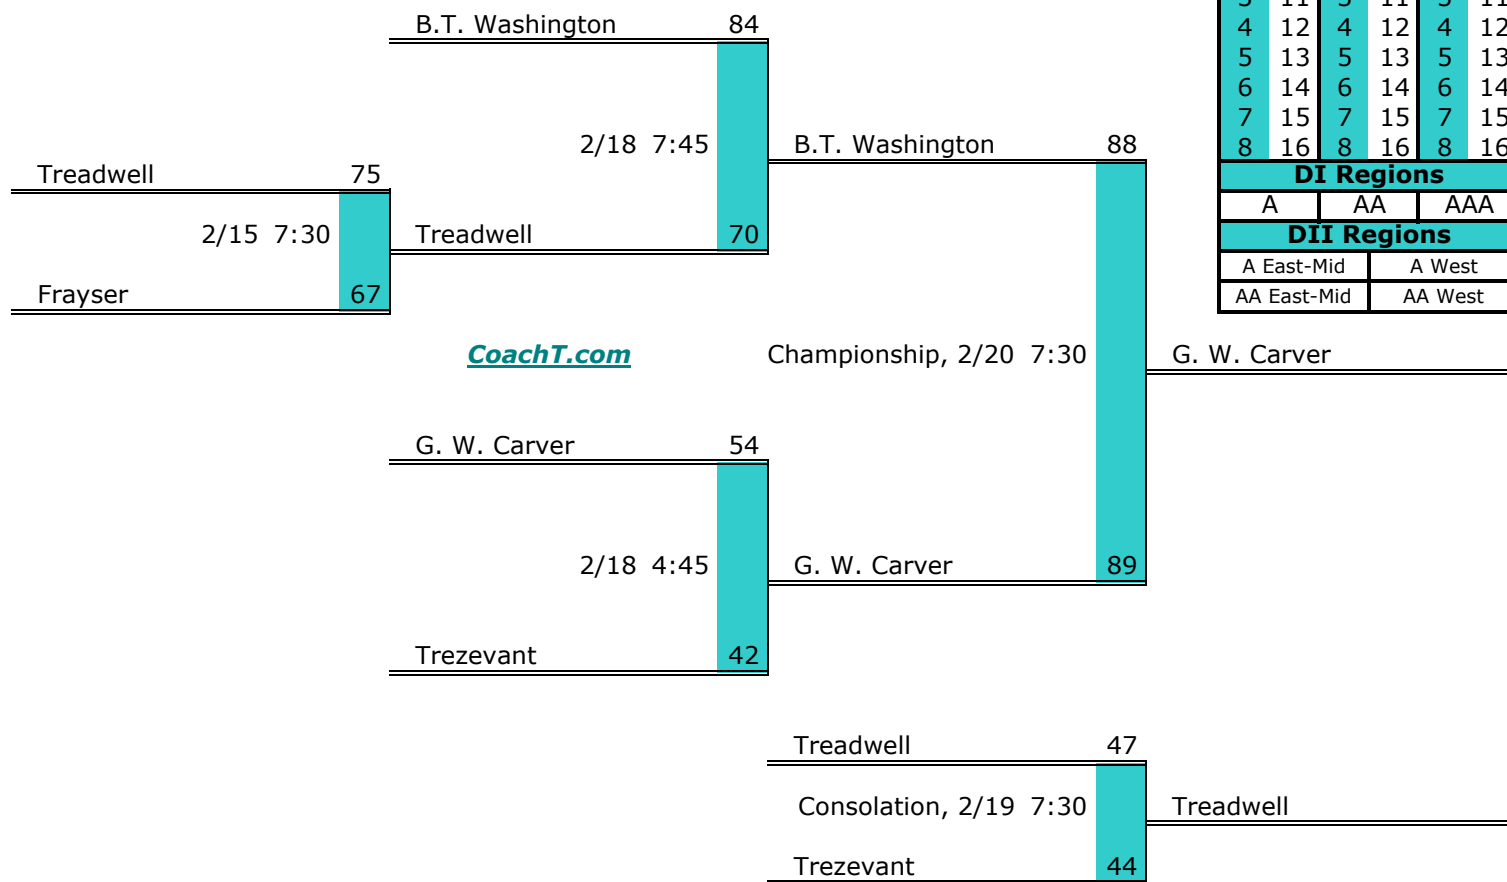

District 14 AA Finish:

1. Haywood
2. Covington
3. Jackson North Side
4. Ripley

District 15 AA

Pre-Tourney Rank:

1. B.T. Washington
2. G. W. Carver
3. Trezevant
4. Treadwell
5. Frayser

District 15 AA Finish: