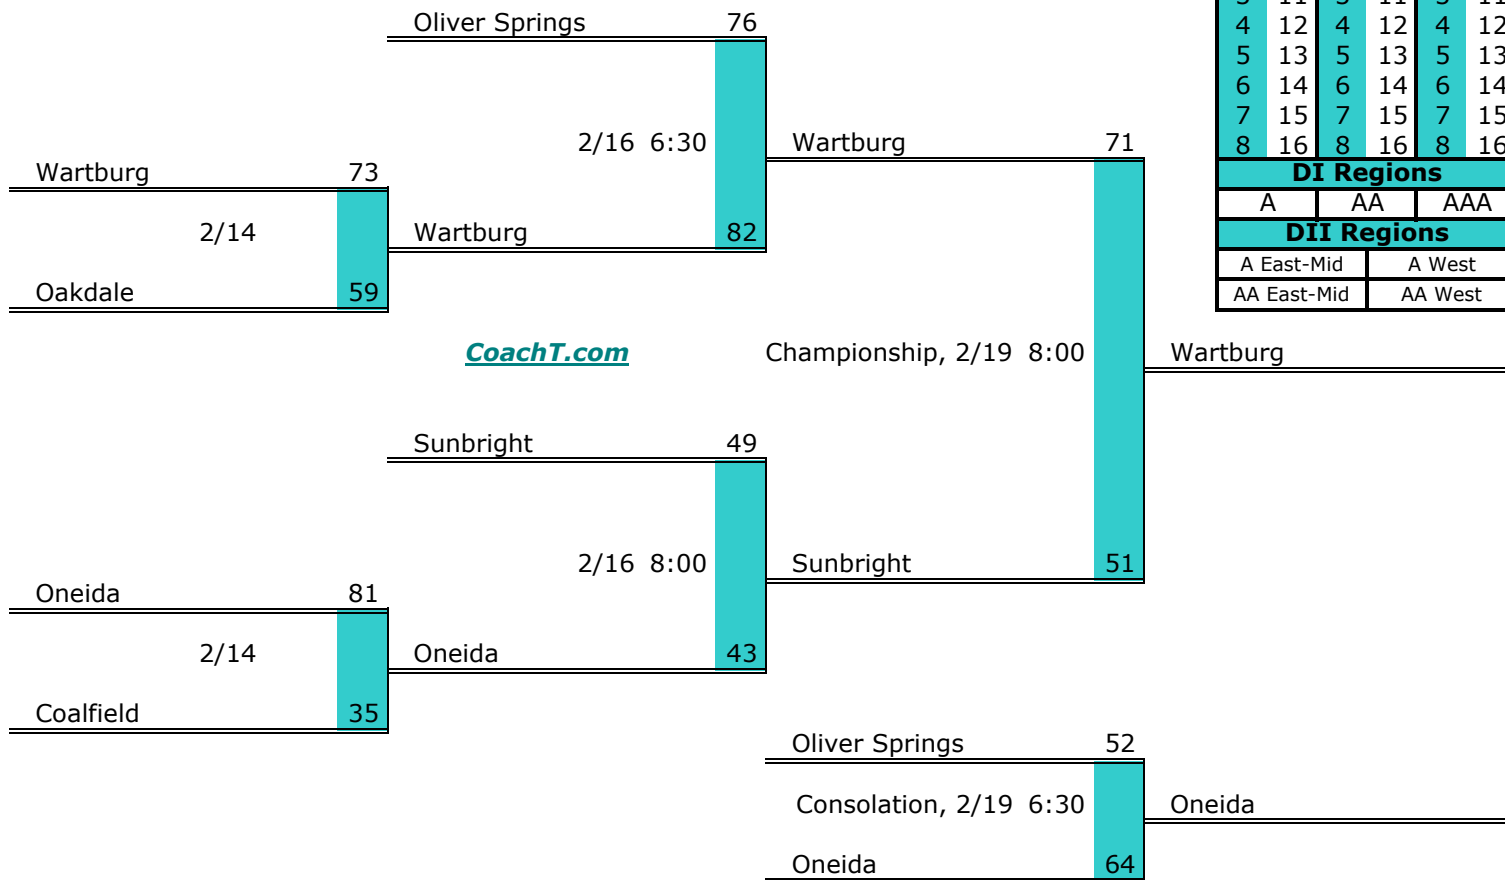

District 4 A

Pre-Tourney Rank:

1. Oliver Springs
2. Sunbright
3. Oneida
4. Wartburg
5. Oakdale
6. Coalfield

District 4 A Finish:

1. Wartburg
2. Sunbright
3. Oneida
4. Oliver Springs