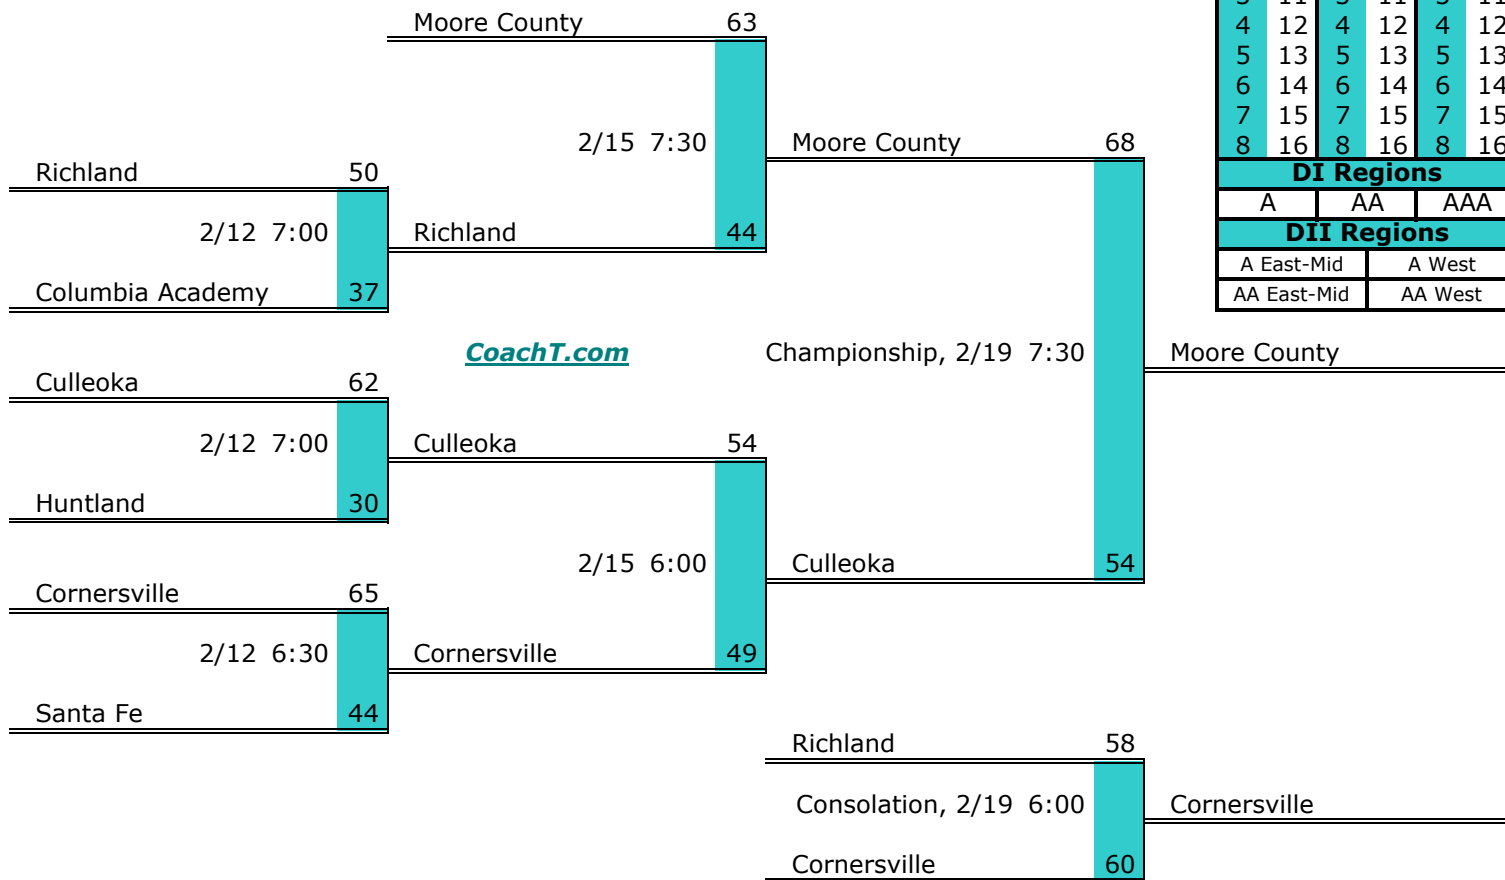

District 11 A

Pre-Tourney Rank:

1. Moore County
2. Culleoka
3. Cornersville
4. Richland
5. Columbia Academy
6. Santa Fe
7. Huntland

District 11 A Finish:

1. Moore County
2. Culleoka
3. Cornersville
4. Richland

Districts					
A		AA		AAA	
1	9	1	9	1	9
2	10	2	10	2	10
3	11	3	11	3	11
4	12	4	12	4	12
5	13	5	13	5	13
6	14	6	14	6	14
7	15	7	15	7	15
8	16	8	16	8	16
DI Regions					
A		AA		AAA	
DII Regions					
A East-Mid			A West		
AA East-Mid			AA West