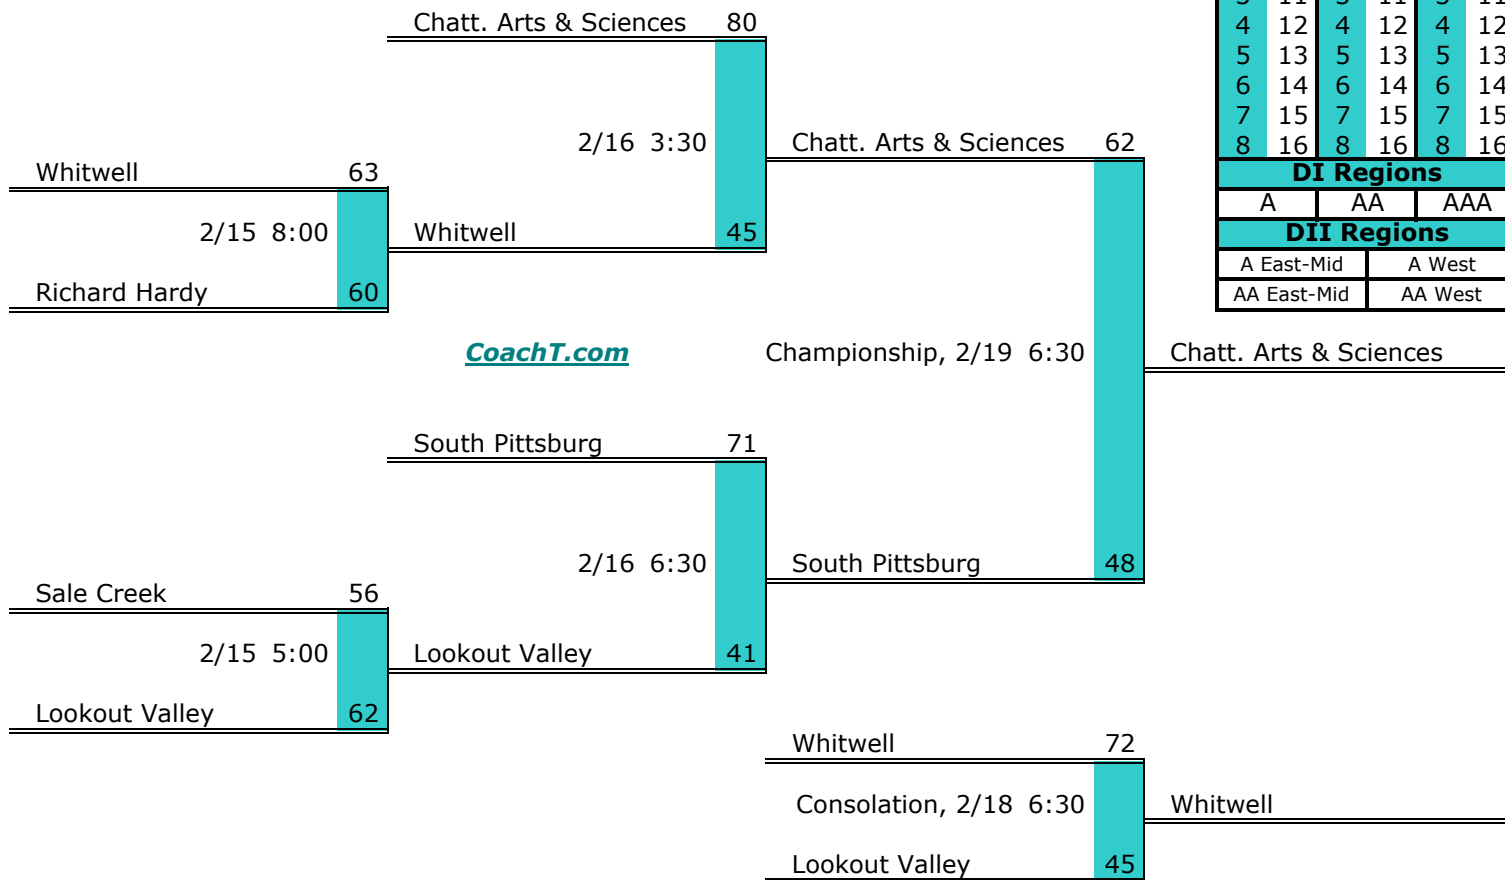

District 6 A

Pre-Tourney Rank:

1. Chatt. Arts & Sciences
2. South Pittsburg
3. Sale Creek
4. Whitwell
5. Richard Hardy
6. Lookout Valley

Districts					
A		AA		AAA	
1	9	1	9	1	9
2	10	2	10	2	10
3	11	3	11	3	11
4	12	4	12	4	12
5	13	5	13	5	13
6	14	6	14	6	14
7	15	7	15	7	15
8	16	8	16	8	16
DI Regions					
A		AA		AAA	
DII Regions					
A East-Mid			A West		
AA East-Mid			AA West		

District 6 A Finish:

1. Chatt. Arts & Sciences
2. South Pittsburg
3. Whitwell
4. Lookout Valley