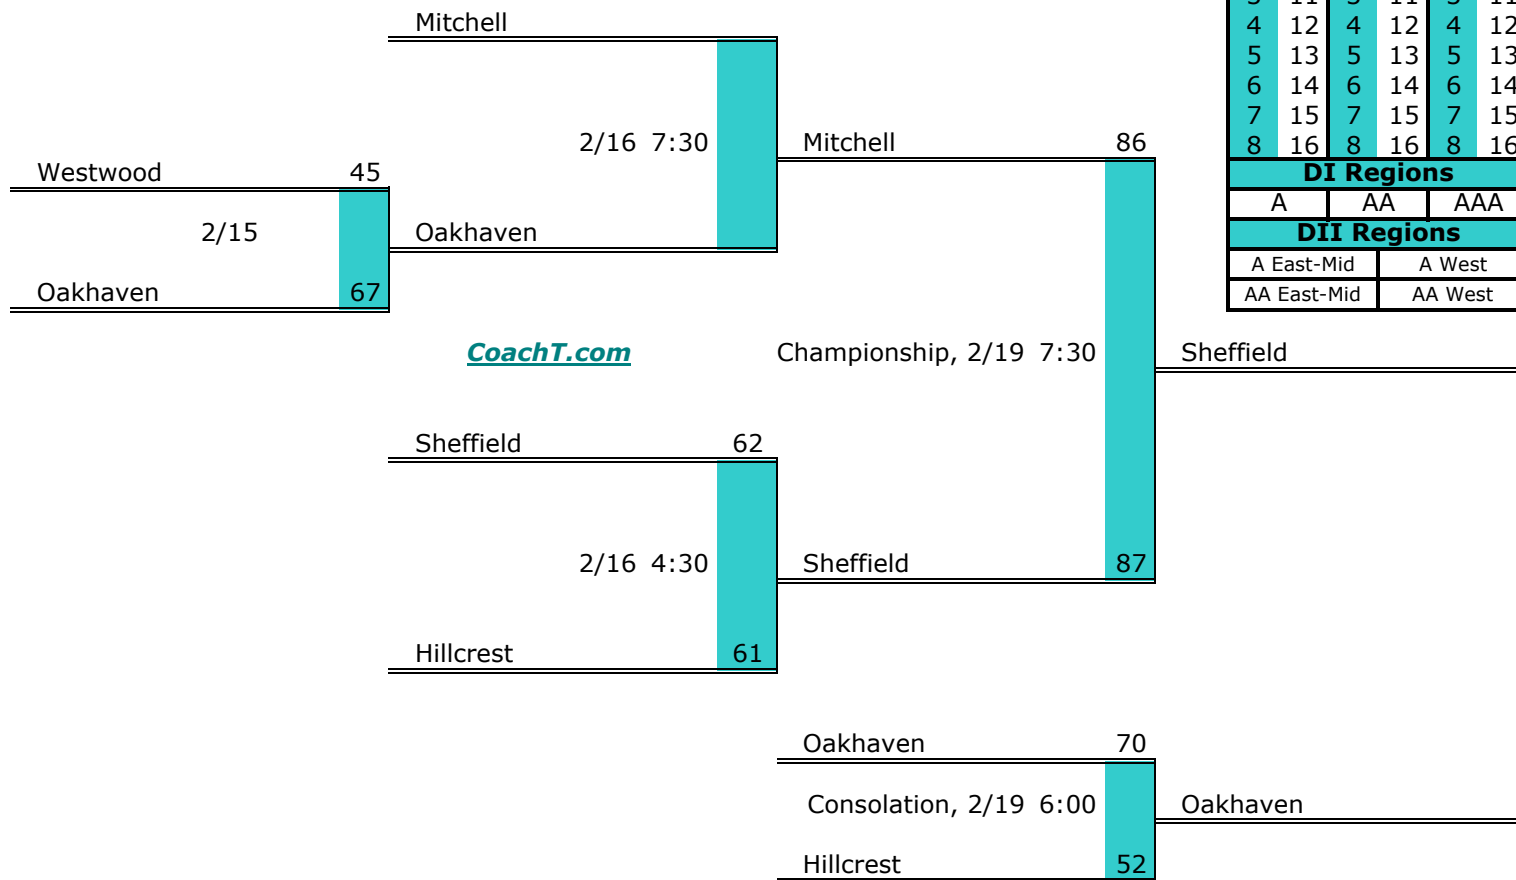

District 14 AA Finish:

1. Haywood
2. Covington
3. Jackson North Side
4. Ripley

District 15 AA

Pre-Tourney Rank:

1. B.T. Washington
2. G. W. Carver
3. Trezevant
4. Treadwell
5. Frayser

District 15 AA Finish:

1. G. W. Carver
2. B.T. Washington
3. Treadwell
4. Trezevant

District 16 AA

Pre-Tourney Rank:

1. Mitchell
2. Sheffield
3. Hillcrest
4. Westwood
5. Oakhaven

District 16 AA Finish:

1. Sheffield
2. Mitchell
3. Oakhaven
4. Hillcrest