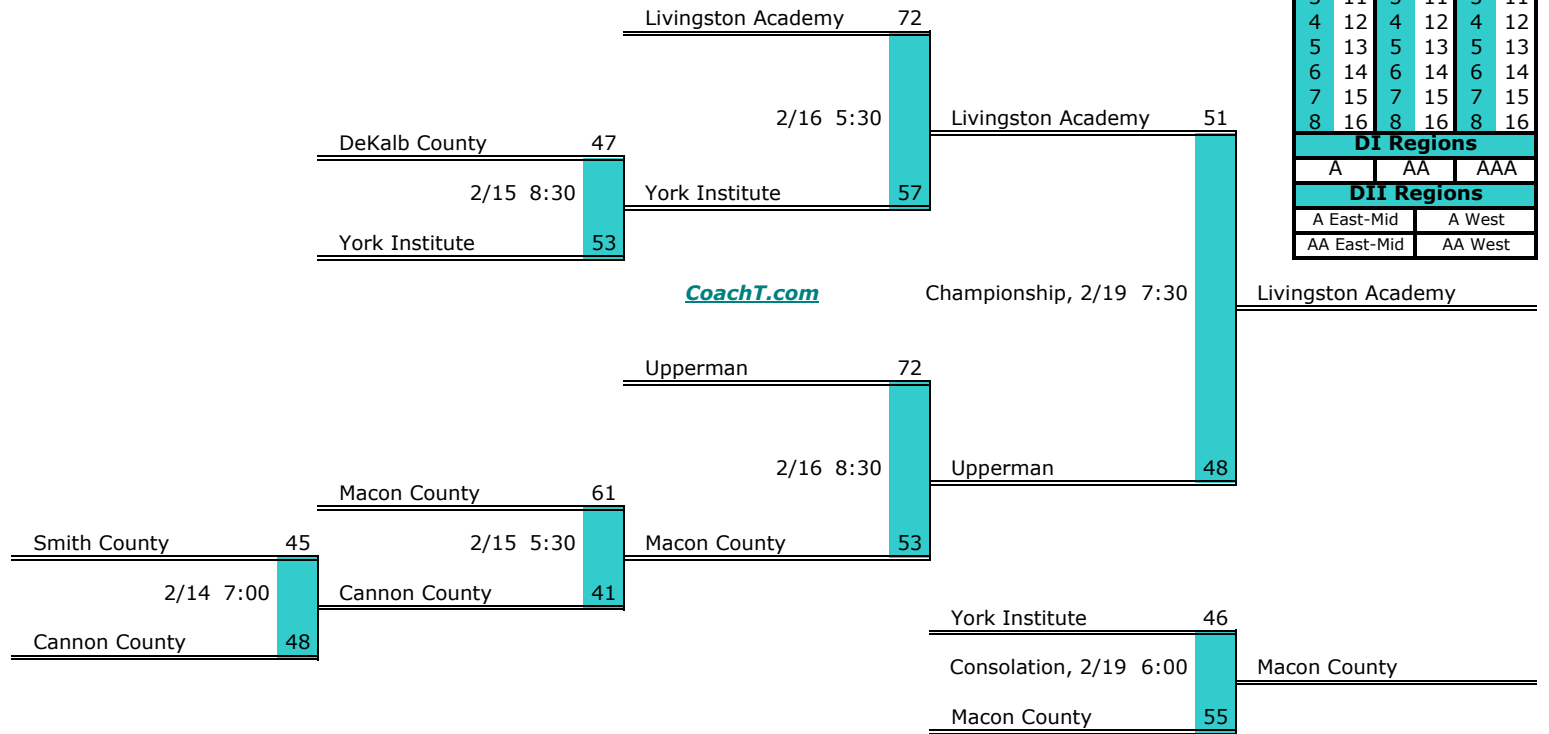

District 6 AA

Pre-Tourney Rank:

1. Howard
2. Hixson
3. Chattanooga Christian
4. East Ridge
5. Sequatchie County
6. Grundy County
7. Marion County
8. Notre Dame
9. Bledsoe County

District 6 AA Finish:

1. Howard
2. Hixson
3. East Ridge
4. Chattanooga Christian

Districts					
A		AA		AAA	
1	9	1	9	1	9
2	10	2	10	2	10
3	11	3	11	3	11
4	12	4	12	4	12
5	13	5	13	5	13
6	14	6	14	6	14
7	15	7	15	7	15
8	16	8	16	8	16
DI Regions					
A		AA		AAA	
DII Regions					
A East-Mid			A West		
AA East-Mid			AA West		

District 7 AA

Pre-Tourney Rank:

1. Livingston Academy
2. Upperman
3. Macon County
4. DeKalb County
5. York Institute
6. Smith County
7. Cannon County

District 7 AA Finish:

1. Livingston Academy
2. Upperman
3. Macon County
4. York Institute