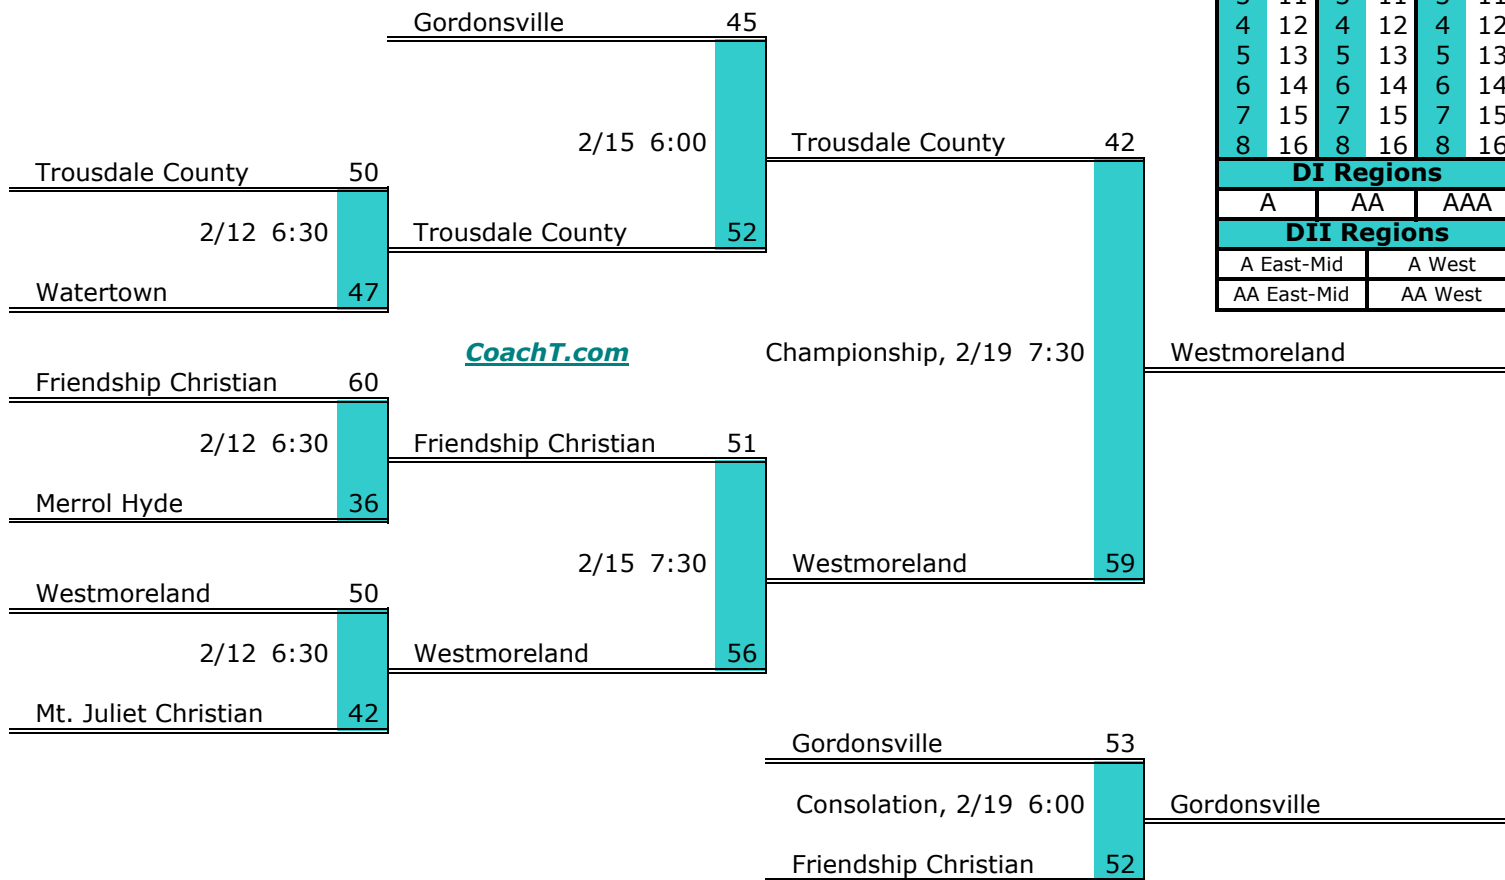

District 8 A

Pre-Tourney Rank:

1. Gordonsville
2. Friendship Christian
3. Westmoreland
4. Trousdale County
5. Watertown
6. Mt. Juliet Christian
7. Merrol Hyde

District 8 A Finish:

1. Westmoreland
2. Trousdale County
3. Gordonsville
4. Friendship Christian

Districts					
A		AA		AAA	
1	9	1	9	1	9
2	10	2	10	2	10
3	11	3	11	3	11
4	12	4	12	4	12
5	13	5	13	5	13
6	14	6	14	6	14
7	15	7	15	7	15
8	16	8	16	8	16
DI Regions					
A		AA		AAA	
DII Regions					
A East-Mid			A West		
AA East-Mid			AA West