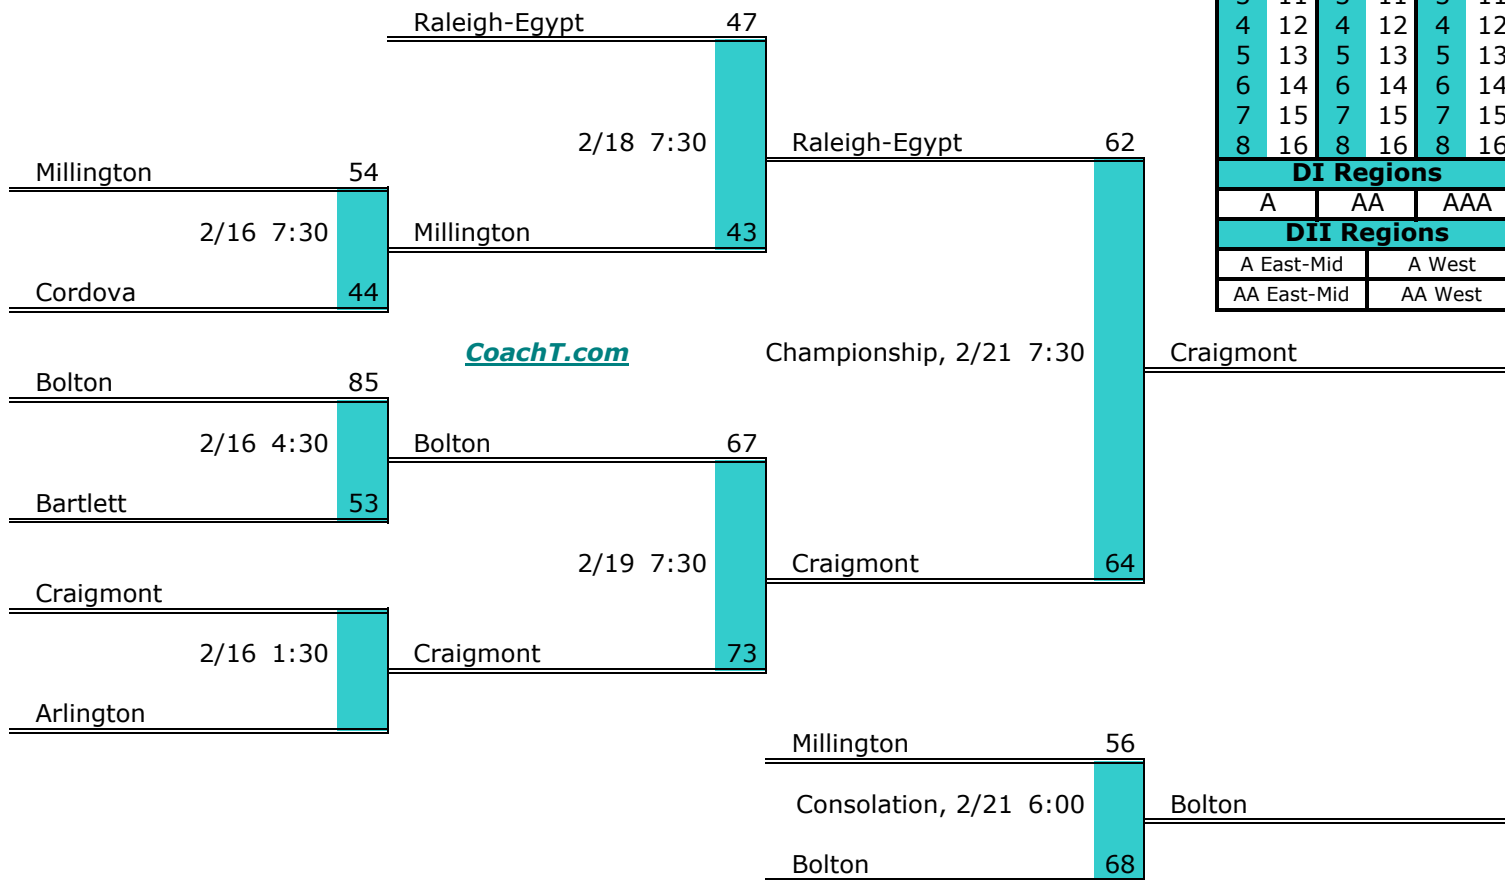

**District 13 AAA**

**Pre-Tourney Rank:**

1. Liberty Tech. Magnet
2. Jackson Central-Merry
3. Hardin County
4. Brighton
5. Munford

**District 13 AAA Finish:**

1. Liberty Tech. Magnet
2. Jackson Central-Merry
3. Brighton
4. Hardin County

**District 14 AAA**

**Pre-Tourney Rank:**

1. Raleigh-Egypt
2. Bolton
3. Craigmont
4. Millington
5. Cordova
6. Arlington
7. Bartlett

**District 14 AAA Finish:**

1. Craigmont
2. Raleigh-Egypt
3. Bolton
4. Millington