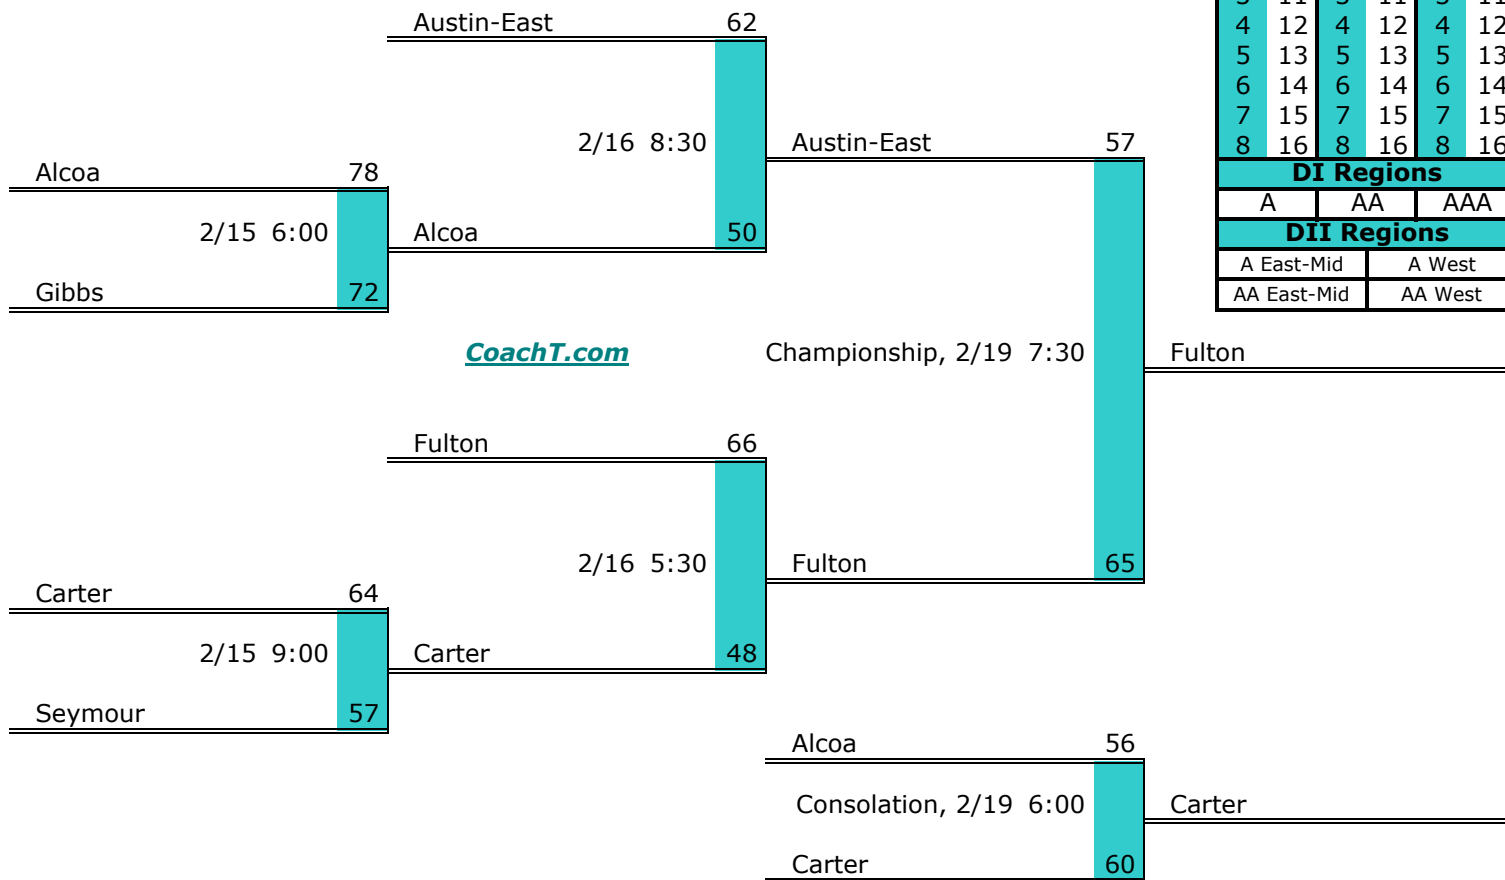

District 3 AA

Pre-Tourney Rank:

1. Austin-East
2. Fulton
3. Carter
4. Alcoa
5. Gibbs
6. Seymour

District 3 AA Finish:

1. Fulton
2. Austin-East
3. Carter
4. Alcoa