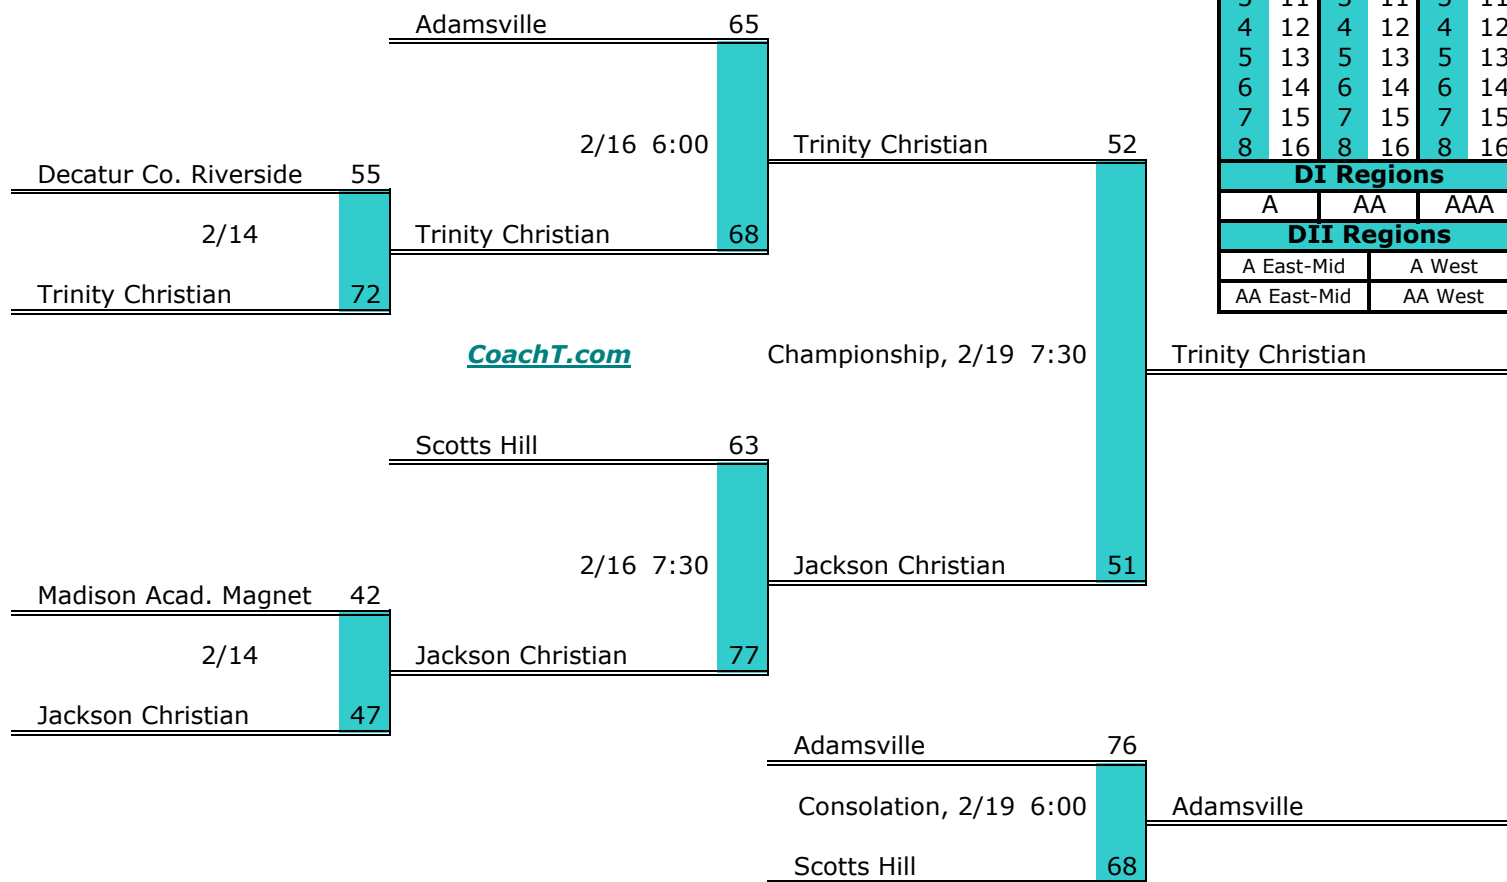

District 15 A

Pre-Tourney Rank:

1. Adamsville
2. Scotts Hill
3. Madison Acad. Magnet
4. Decatur Co. Riverside
5. Trinity Christian
6. Jackson Christian

Districts					
A		AA		AAA	
1	9	1	9	1	9
2	10	2	10	2	10
3	11	3	11	3	11
4	12	4	12	4	12
5	13	5	13	5	13
6	14	6	14	6	14
7	15	7	15	7	15
8	16	8	16	8	16
DI Regions					
A		AA		AAA	
DII Regions					
A East-Mid			A West		
AA East-Mid			AA West		

District 15 A Finish:

1. Trinity Christian
2. Jackson Christian
3. Adamsville
4. Scotts Hill