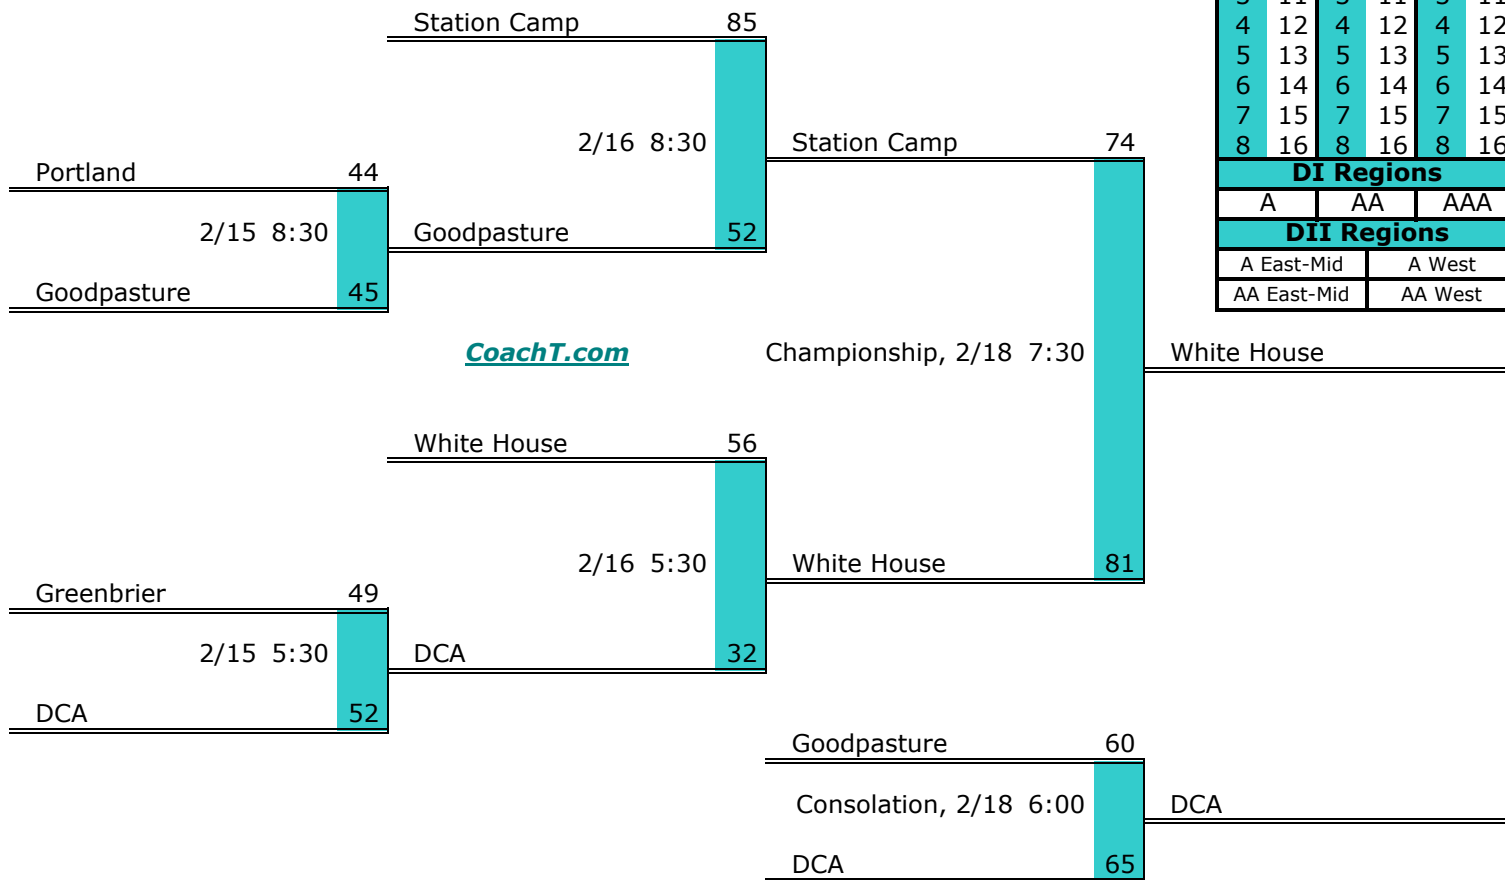

District 8 AA

Pre-Tourney Rank:

1. Station Camp
2. White House
3. Greenbrier
4. Portland
5. Goodpasture
6. DCA

Districts					
A		AA		AAA	
1	9	1	9	1	9
2	10	2	10	2	10
3	11	3	11	3	11
4	12	4	12	4	12
5	13	5	13	5	13
6	14	6	14	6	14
7	15	7	15	7	15
8	16	8	16	8	16
DI Regions					
A		AA		AAA	
DII Regions					
A East-Mid			A West		
AA East-Mid			AA West		

District 8 AA Finish:

1. White House
2. Station Camp
3. DCA
4. Goodpasture