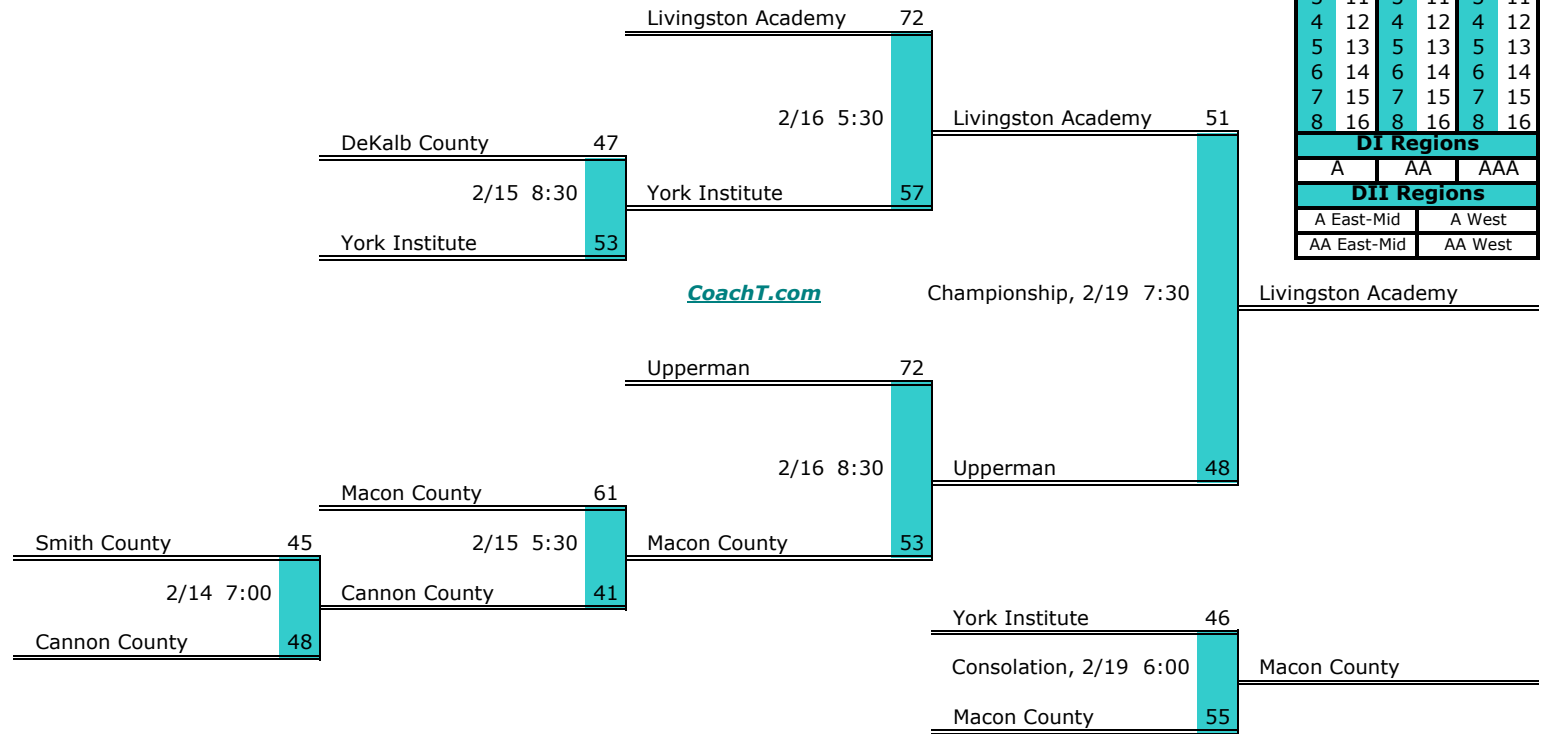

**District 6 AA**

**Pre-Tourney Rank:**

1. Howard
2. Hixson
3. Chattanooga Christian
4. East Ridge
5. Sequatchie County
6. Grundy County
7. Marion County
8. Notre Dame
9. Bledsoe County

**District 6 AA Finish:**

1. Howard
2. Hixson
3. East Ridge
4. Chattanooga Christian

Districts					
A		AA		AAA	
1	9	1	9	1	9
2	10	2	10	2	10
3	11	3	11	3	11
4	12	4	12	4	12
5	13	5	13	5	13
6	14	6	14	6	14
7	15	7	15	7	15
8	16	8	16	8	16
DI Regions					
A		AA		AAA	
DII Regions					
A East-Mid			A West		
AA East-Mid			AA West		

**District 7 AA**

**Pre-Tourney Rank:**

1. Livingston Academy
2. Upperman
3. Macon County
4. DeKalb County
5. York Institute
6. Smith County
7. Cannon County

**District 7 AA Finish:**

1. Livingston Academy
2. Upperman
3. Macon County
4. York Institute