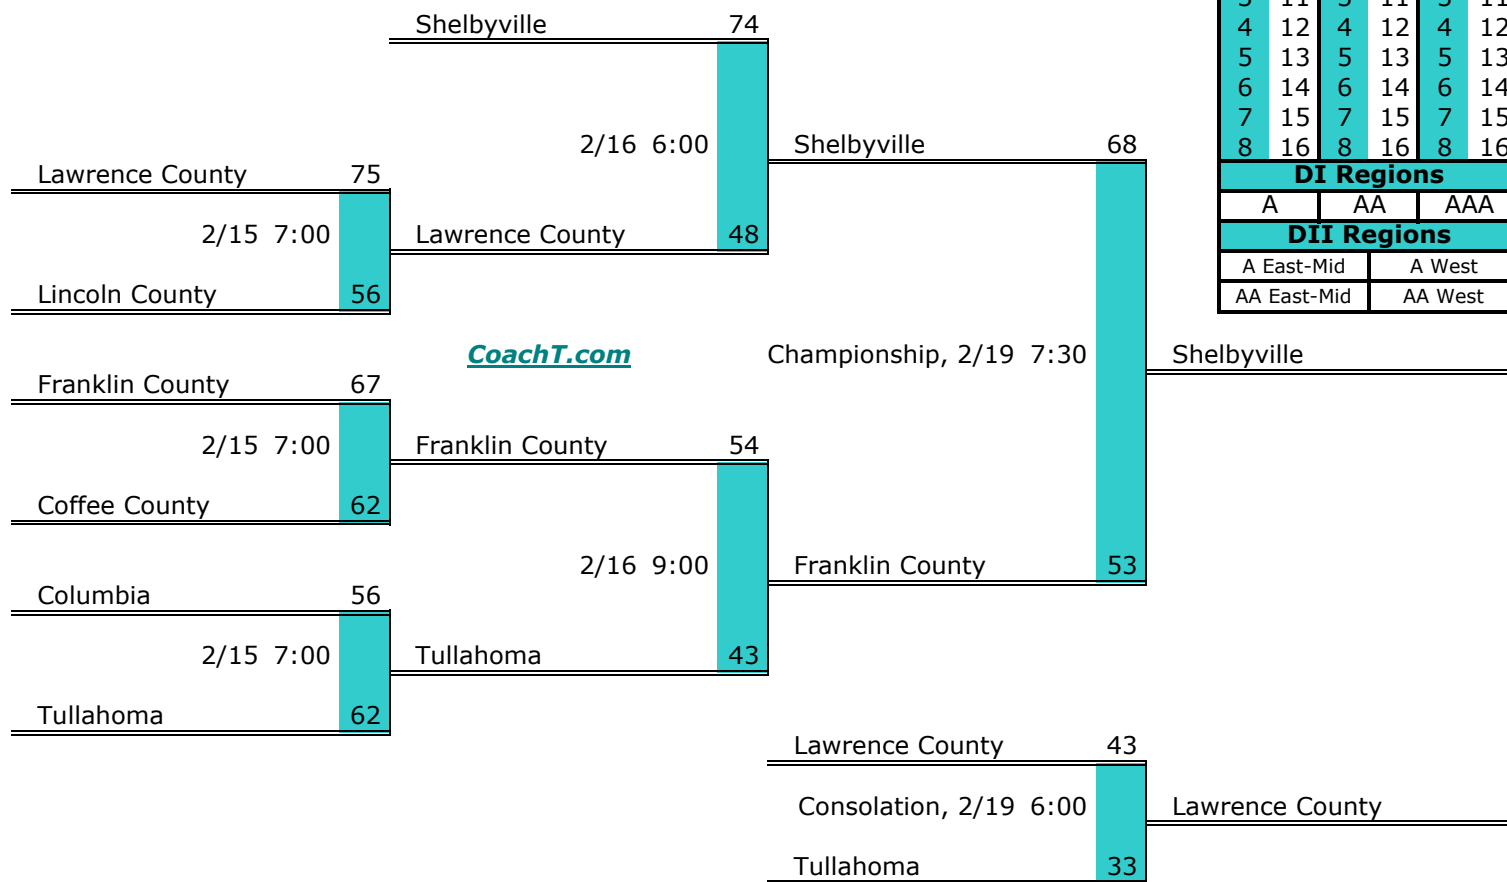

District 8 AAA

Pre-Tourney Rank:

1. Shelbyville
2. Franklin County
3. Columbia
4. Lawrence County
5. Lincoln County
6. Tullahoma
7. Coffee County

District 8 AAA Finish:

1. Shelbyville
2. Franklin County
3. Lawrence County
4. Tullahoma

Districts					
A		AA		AAA	
1	9	1	9	1	9
2	10	2	10	2	10
3	11	3	11	3	11
4	12	4	12	4	12
5	13	5	13	5	13
6	14	6	14	6	14
7	15	7	15	7	15
8	16	8	16	8	16
DI Regions					
A		AA		AAA	
DII Regions					
A East-Mid			A West		
AA East-Mid			AA West