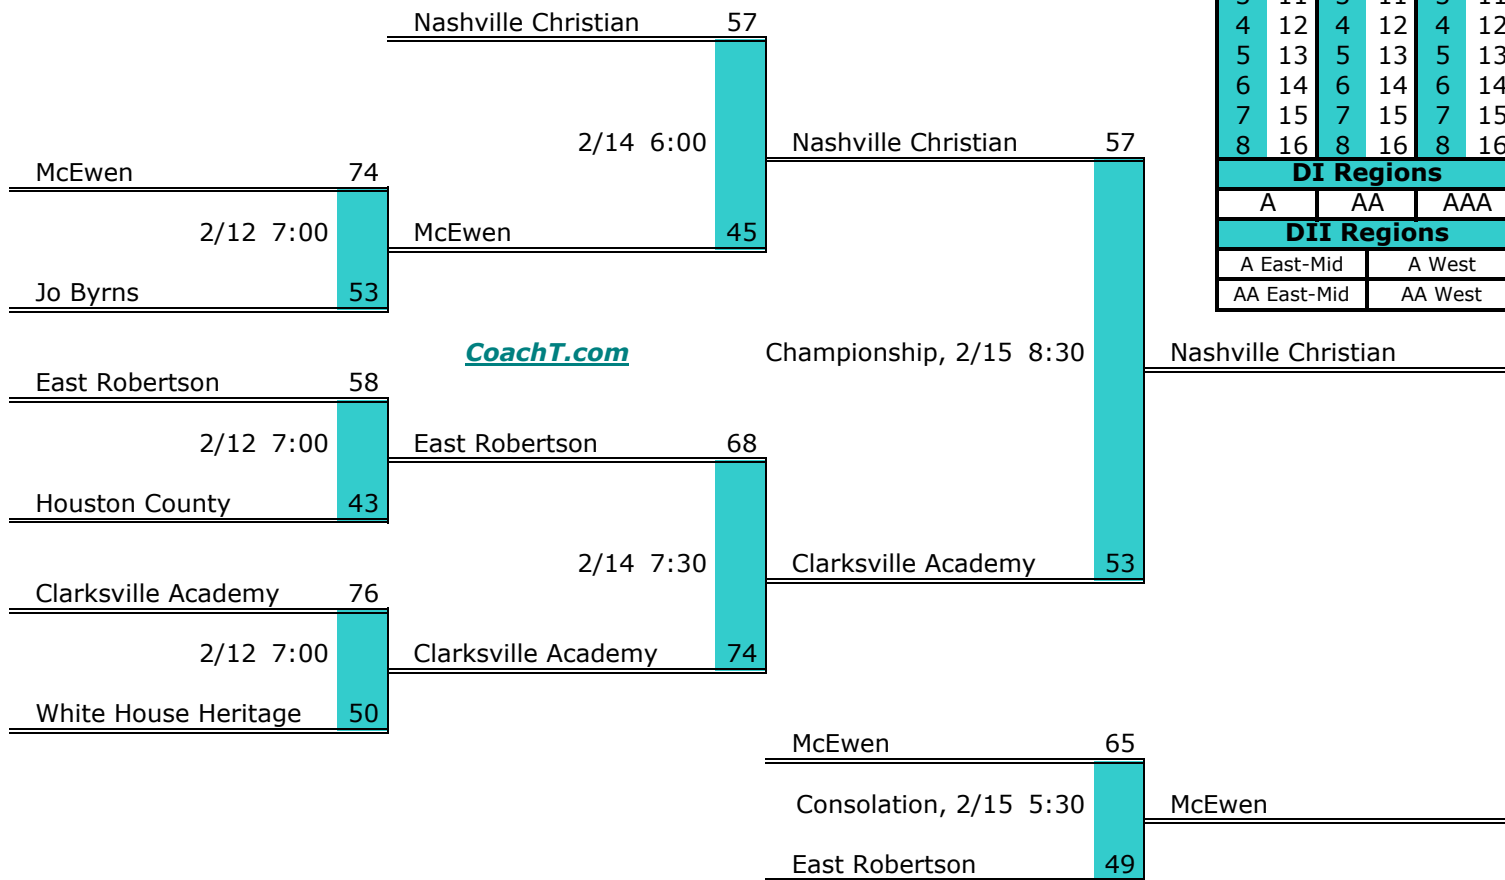

District 10 A

Pre-Tourney Rank:

1. Nashville Christian
2. East Robertson
3. Clarksville Academy
4. McEwen
5. Jo Byrns
6. White House Heritage
7. Houston County

Districts					
A		AA		AAA	
1	9	1	9	1	9
2	10	2	10	2	10
3	11	3	11	3	11
4	12	4	12	4	12
5	13	5	13	5	13
6	14	6	14	6	14
7	15	7	15	7	15
8	16	8	16	8	16
DI Regions					
A		AA		AAA	
DII Regions					
A East-Mid			A West		
AA East-Mid			AA West		

District 10 A Finish:

1. Nashville Christian
2. Clarksville Academy
3. McEwen
4. East Robertson