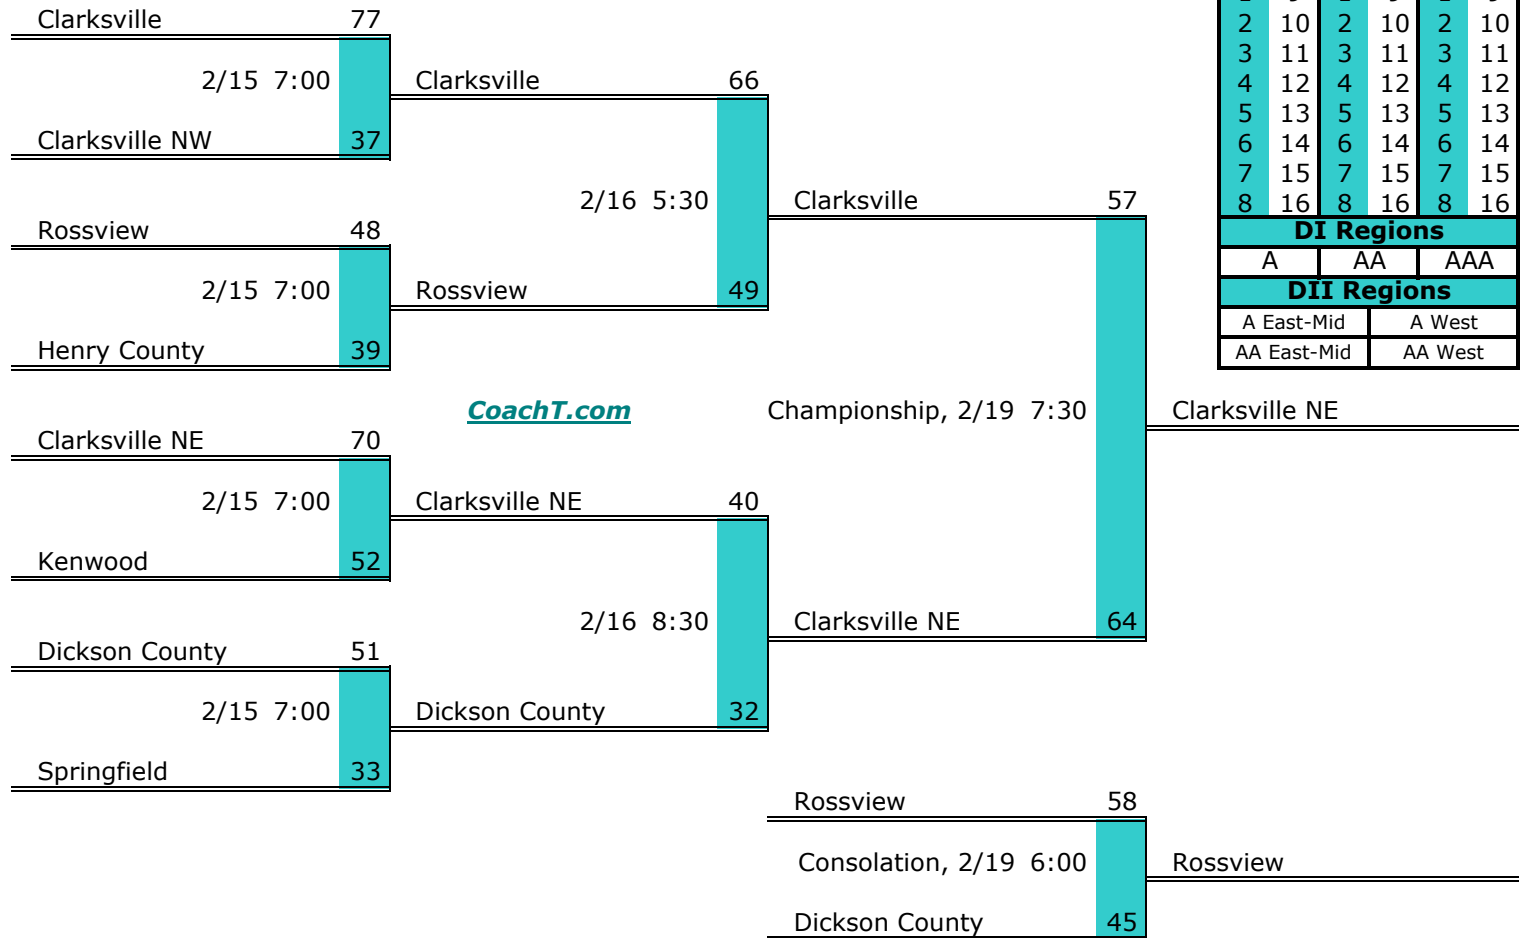

District 10 AAA

Pre-Tourney Rank:

1. Clarksville
2. Clarksville NE
3. Dickson County
4. Rossvie
5. Henry County
6. Springfield
7. Kenwood
8. Clarksville NW

District 10 AAA Finish:

1. Clarksville NE
2. Clarksville
3. Rossvie
4. Dickson County

Districts					
A		AA		AAA	
1	9	1	9	1	9
2	10	2	10	2	10
3	11	3	11	3	11
4	12	4	12	4	12
5	13	5	13	5	13
6	14	6	14	6	14
7	15	7	15	7	15
8	16	8	16	8	16
DI Regions					
A		AA		AAA	
DII Regions					
A East-Mid			A West		
AA East-Mid			AA West