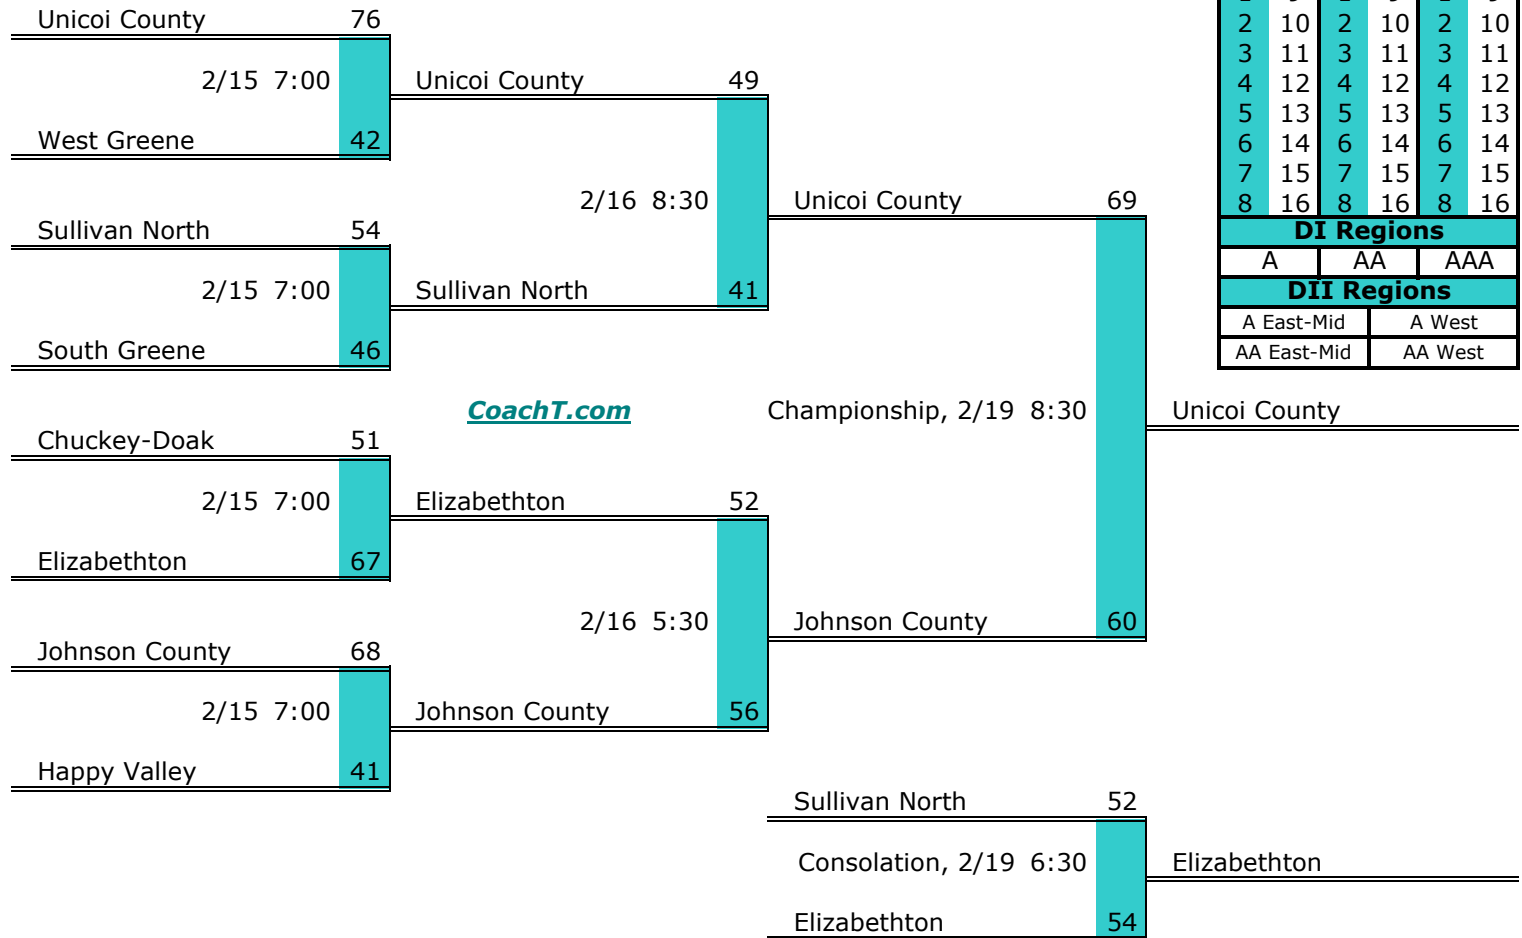

District 1 AA

Pre-Tourney Rank:

1. Unicoi County
2. Chuckey-Doak
3. Johnson County
4. Sullivan North
5. South Greene
6. Happy Valley
7. Elizabethton
8. West Greene

District 1 AA Finish:

1. Unicoi County
2. Johnson County
3. Elizabethton
4. Sullivan North

Districts					
A		AA		AAA	
1	9	1	9	1	9
2	10	2	10	2	10
3	11	3	11	3	11
4	12	4	12	4	12
5	13	5	13	5	13
6	14	6	14	6	14
7	15	7	15	7	15
8	16	8	16	8	16
DI Regions					
A		AA		AAA	
DII Regions					
A East-Mid			A West		
AA East-Mid			AA West