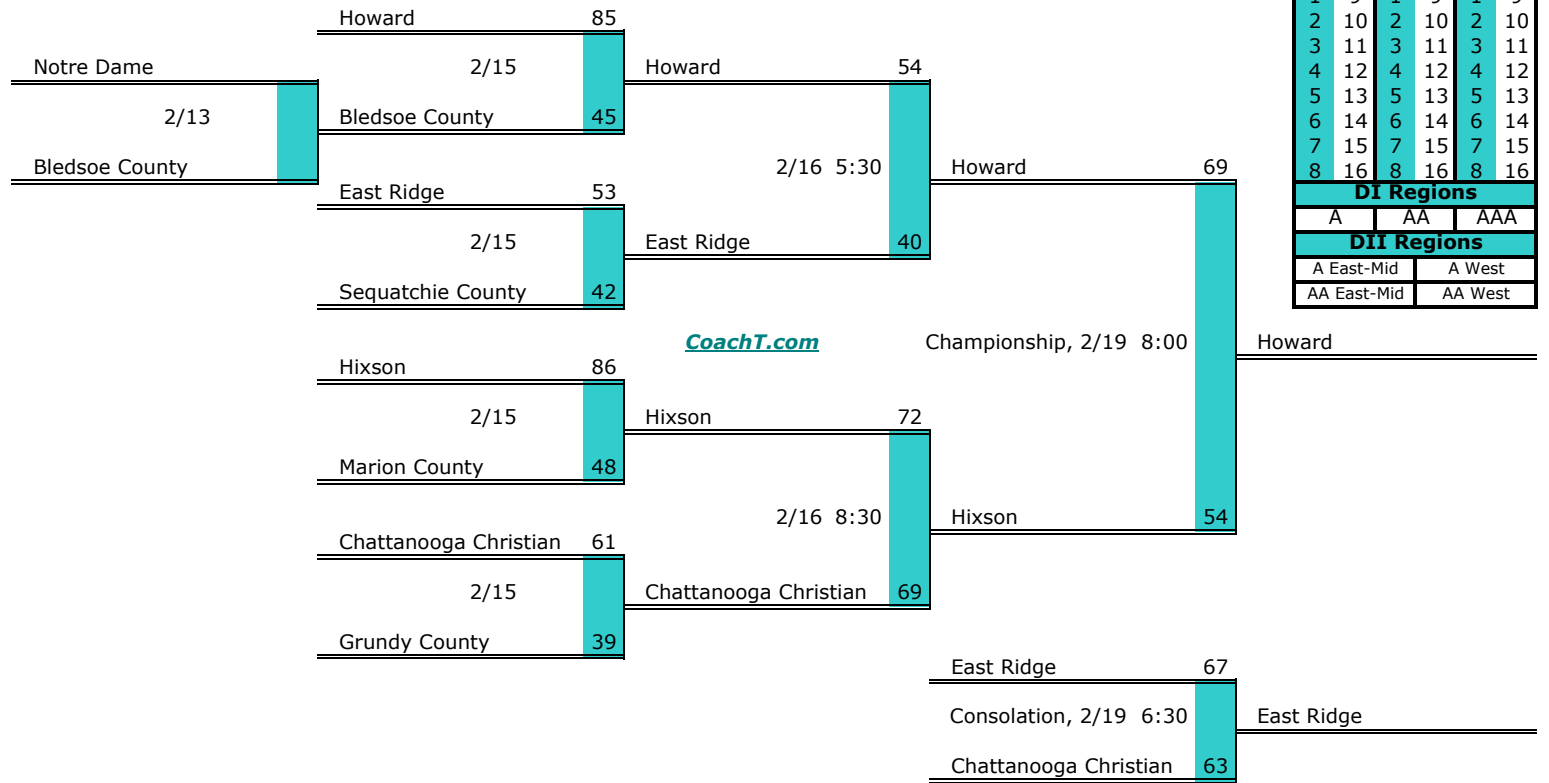

District 6 AA

Pre-Tourney Rank:

1. Howard
2. Hixson
3. Chattanooga Christian
4. East Ridge
5. Sequatchie County
6. Grundy County
7. Marion County
8. Notre Dame
9. Bledsoe County

District 6 AA Finish:

1. Howard
2. Hixson
3. East Ridge
4. Chattanooga Christian

Districts					
A		AA		AAA	
1	9	1	9	1	9
2	10	2	10	2	10
3	11	3	11	3	11
4	12	4	12	4	12
5	13	5	13	5	13
6	14	6	14	6	14
7	15	7	15	7	15
8	16	8	16	8	16
DI Regions					
A		AA		AAA	
DII Regions					
A East-Mid			A West		
AA East-Mid			AA West