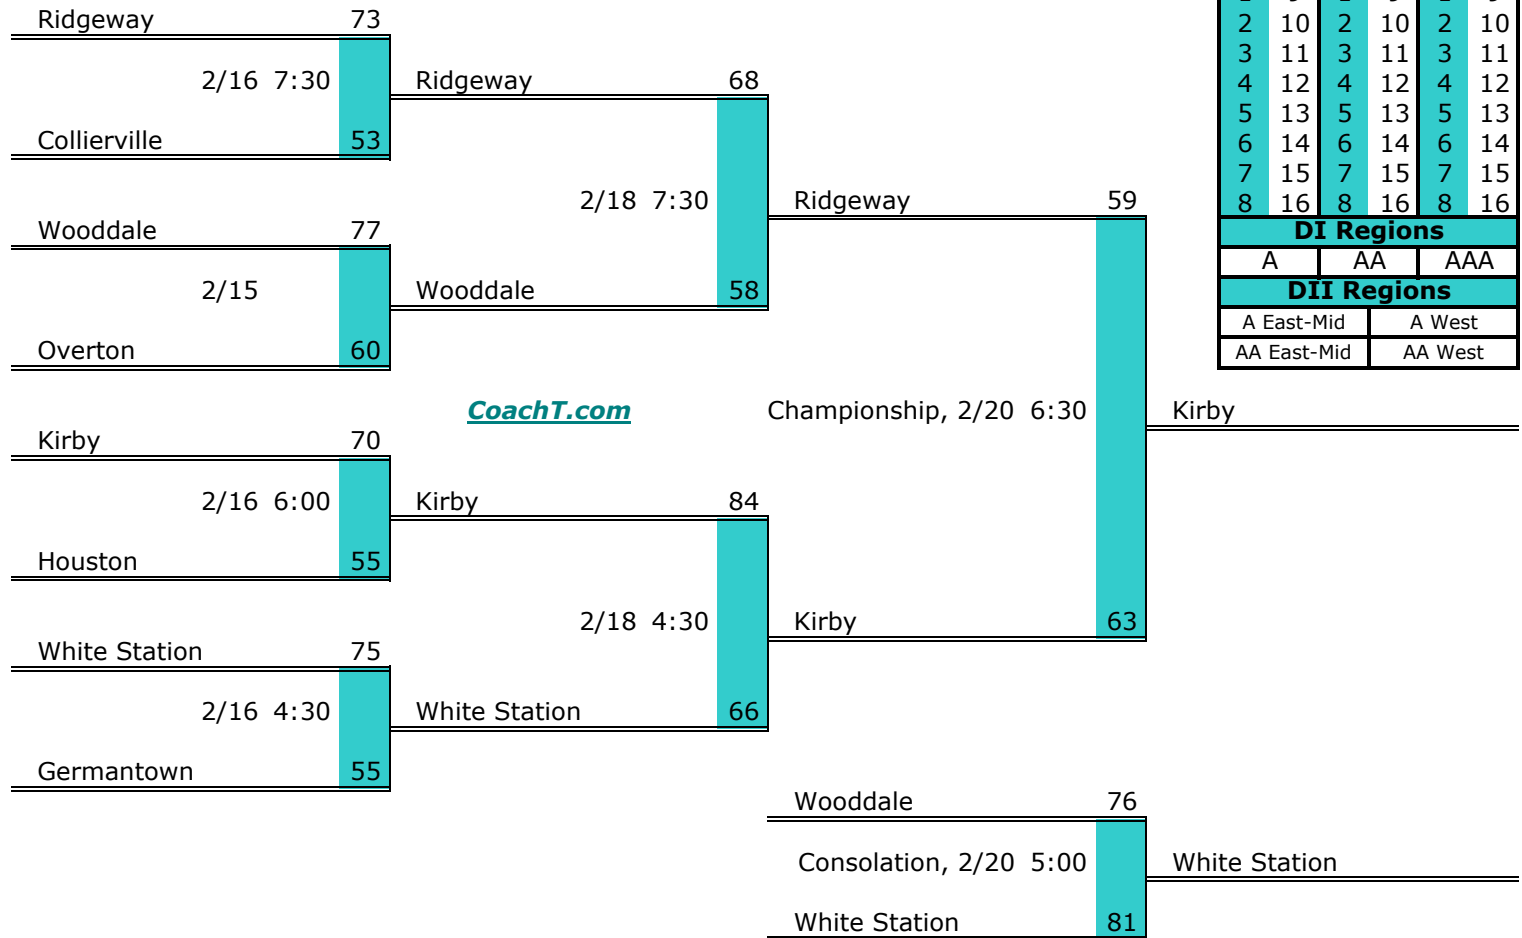

District 15 AAA

Pre-Tourney Rank:

1. Ridgeway
2. Kirby
3. White Station
4. Wooddale
5. Overton
6. Germantown
7. Houston
8. Collierville

District 15 AAA Finish:

1. Kirby
2. Ridgeway
3. White Station
4. Wooddale

Districts					
A		AA		AAA	
1	9	1	9	1	9
2	10	2	10	2	10
3	11	3	11	3	11
4	12	4	12	4	12
5	13	5	13	5	13
6	14	6	14	6	14
7	15	7	15	7	15
8	16	8	16	8	16
DI Regions					
A		AA		AAA	
DII Regions					
A East-Mid			A West		
AA East-Mid			AA West