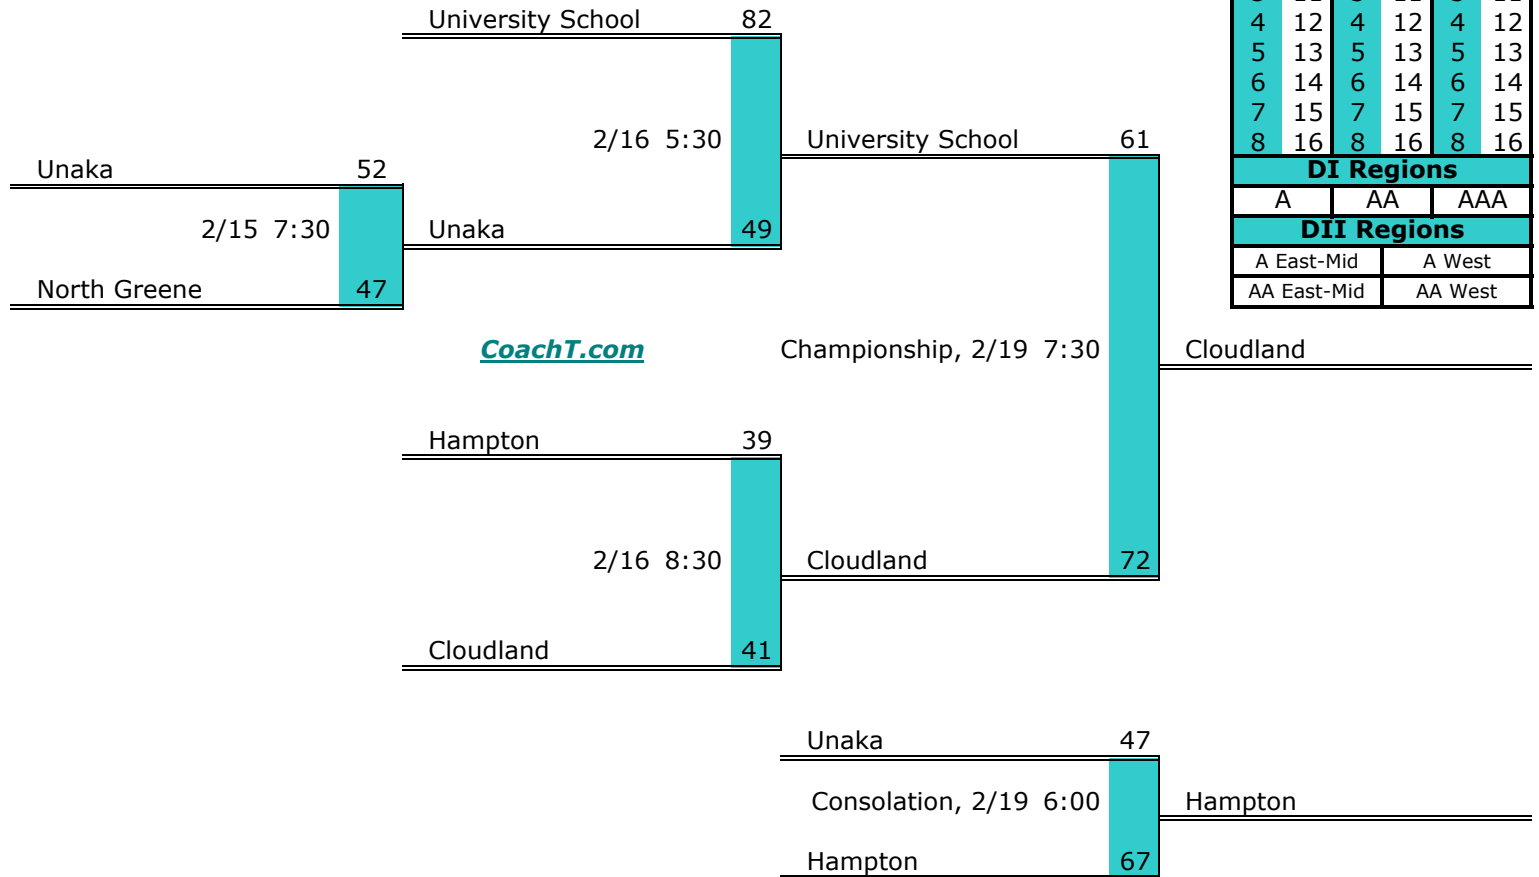

District 1 A

Pre-Tourney Rank:

1. University School
2. Hampton
3. Cloudland
4. Unaka
5. North Greene

District 1 A Finish:

1. Cloudland
2. University School
3. Hampton
4. Unaka

Districts					
A		AA		AAA	
1	9	1	9	1	9
2	10	2	10	2	10
3	11	3	11	3	11
4	12	4	12	4	12
5	13	5	13	5	13
6	14	6	14	6	14
7	15	7	15	7	15
8	16	8	16	8	16
DI Regions					
A		AA		AAA	
DII Regions					
A East-Mid			A West		
AA East-Mid			AA West