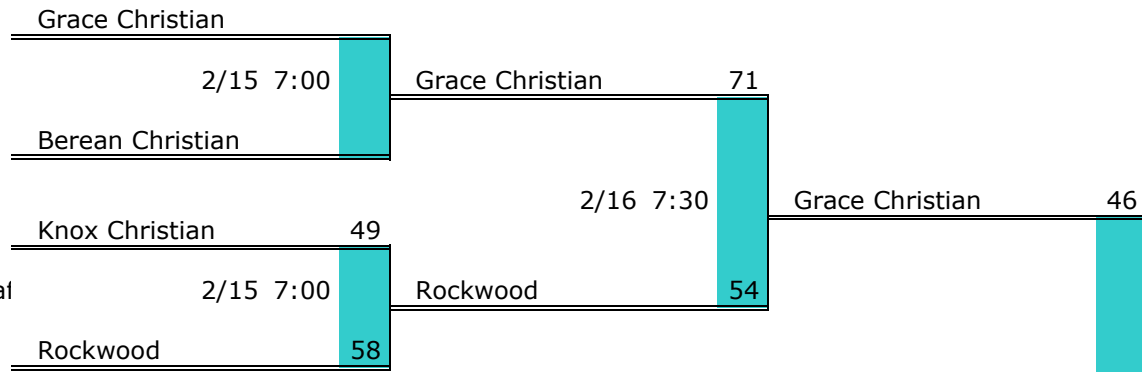

District 3 A

Pre-Tourney Rank:

1. Grace Christian
2. Greenback
3. Harriman
4. Knox Christian
5. Rockwood
6. Midway
7. Tenn. School for the Deal
8. Berean Christian