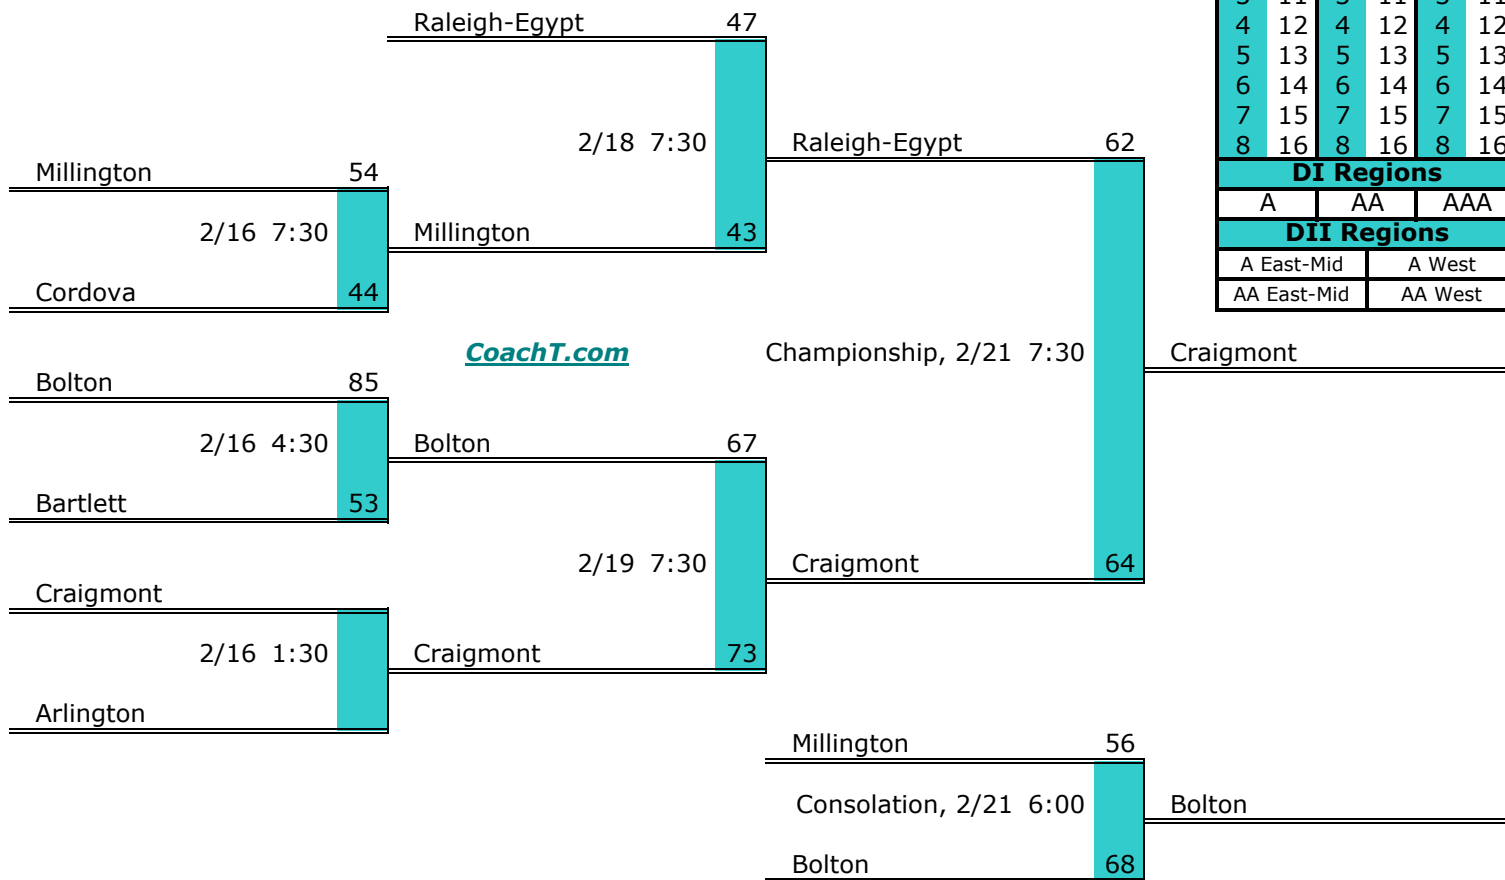

District 13 AAA

Pre-Tourney Rank:

1. Liberty Tech. Magnet
2. Jackson Central-Merry
3. Hardin County
4. Brighton
5. Munford

Districts					
A		AA		AAA	
1	9	1	9	1	9
2	10	2	10	2	10
3	11	3	11	3	11
4	12	4	12	4	12
5	13	5	13	5	13
6	14	6	14	6	14
7	15	7	15	7	15
8	16	8	16	8	16
DI Regions					
A		AA		AAA	
DII Regions					
A East-Mid			A West		
AA East-Mid			AA West		

District 13 AAA Finish:

1. Liberty Tech. Magnet
2. Jackson Central-Merry
3. Brighton
4. Hardin County

District 14 AAA

Pre-Tourney Rank:

1. Raleigh-Egypt
2. Bolton
3. Craigmont
4. Millington
5. Cordova
6. Arlington
7. Bartlett

District 14 AAA Finish:

1. Craigmont
2. Raleigh-Egypt
3. Bolton
4. Millington

Districts					
A		AA		AAA	
1	9	1	9	1	9
2	10	2	10	2	10
3	11	3	11	3	11
4	12	4	12	4	12
5	13	5	13	5	13
6	14	6	14	6	14
7	15	7	15	7	15
8	16	8	16	8	16
DI Regions					
A		AA		AAA	
DII Regions					
A East-Mid			A West		
AA East-Mid			AA West		