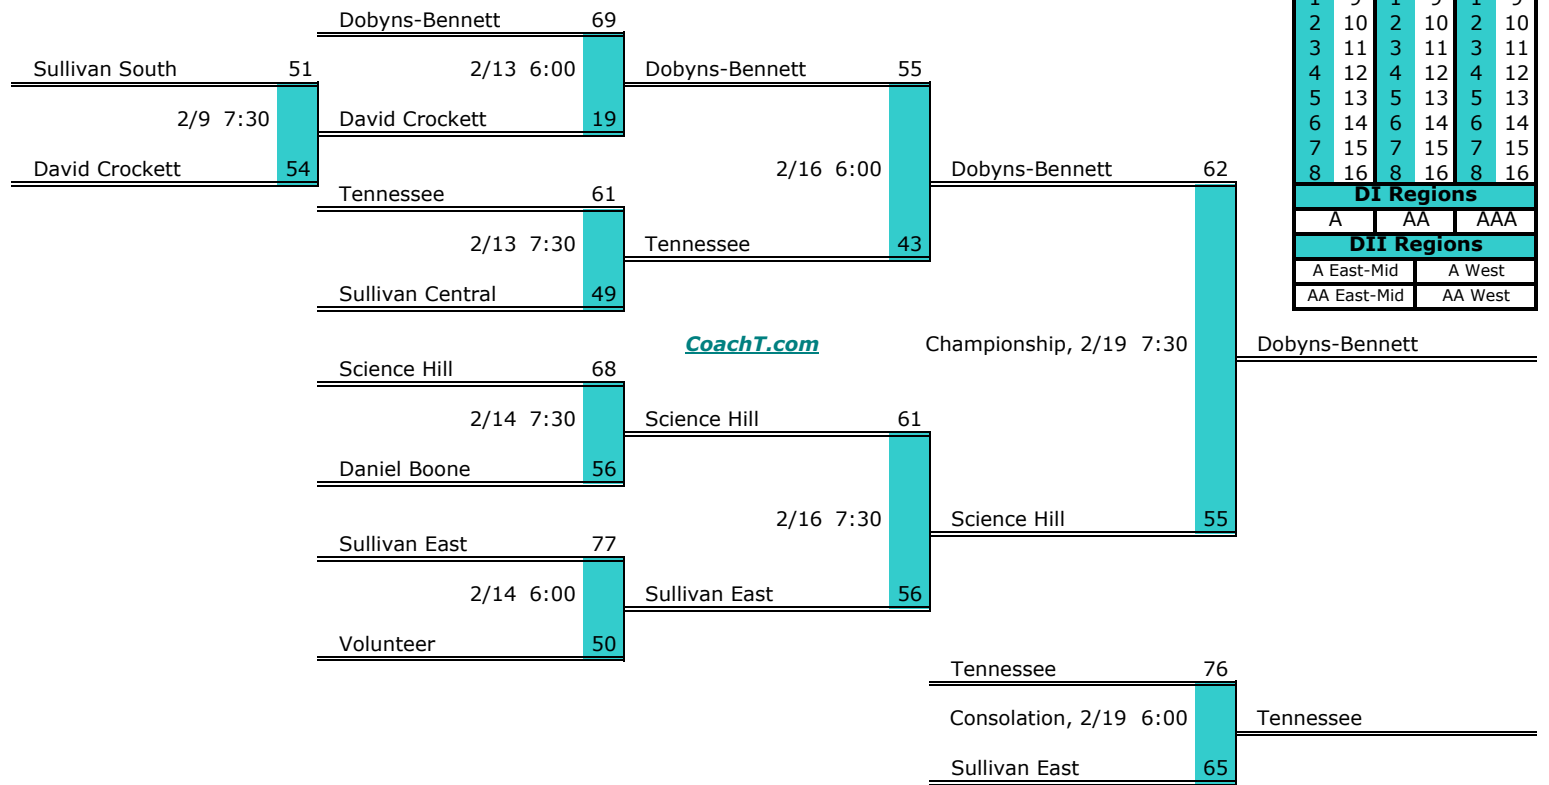

District 1 AAA

Pre-Tourney Rank:

1. Dobyngs-Bennett
2. Science Hill
3. Sullivan East
4. Tennessee
5. Sullivan Central
6. Volunteer
7. Daniel Boone
8. Sullivan South
9. David Crockett

District 1 AAA Finish:

1. Dobyngs-Bennett
2. Science Hill
3. Tennessee
4. Sullivan East

Districts					
A		AA		AAA	
1	9	1	9	1	9
2	10	2	10	2	10
3	11	3	11	3	11
4	12	4	12	4	12
5	13	5	13	5	13
6	14	6	14	6	14
7	15	7	15	7	15
8	16	8	16	8	16
DI Regions					
A		AA		AAA	
DII Regions			DII Regions		
A East-Mid			A West		
AA East-Mid			AA West