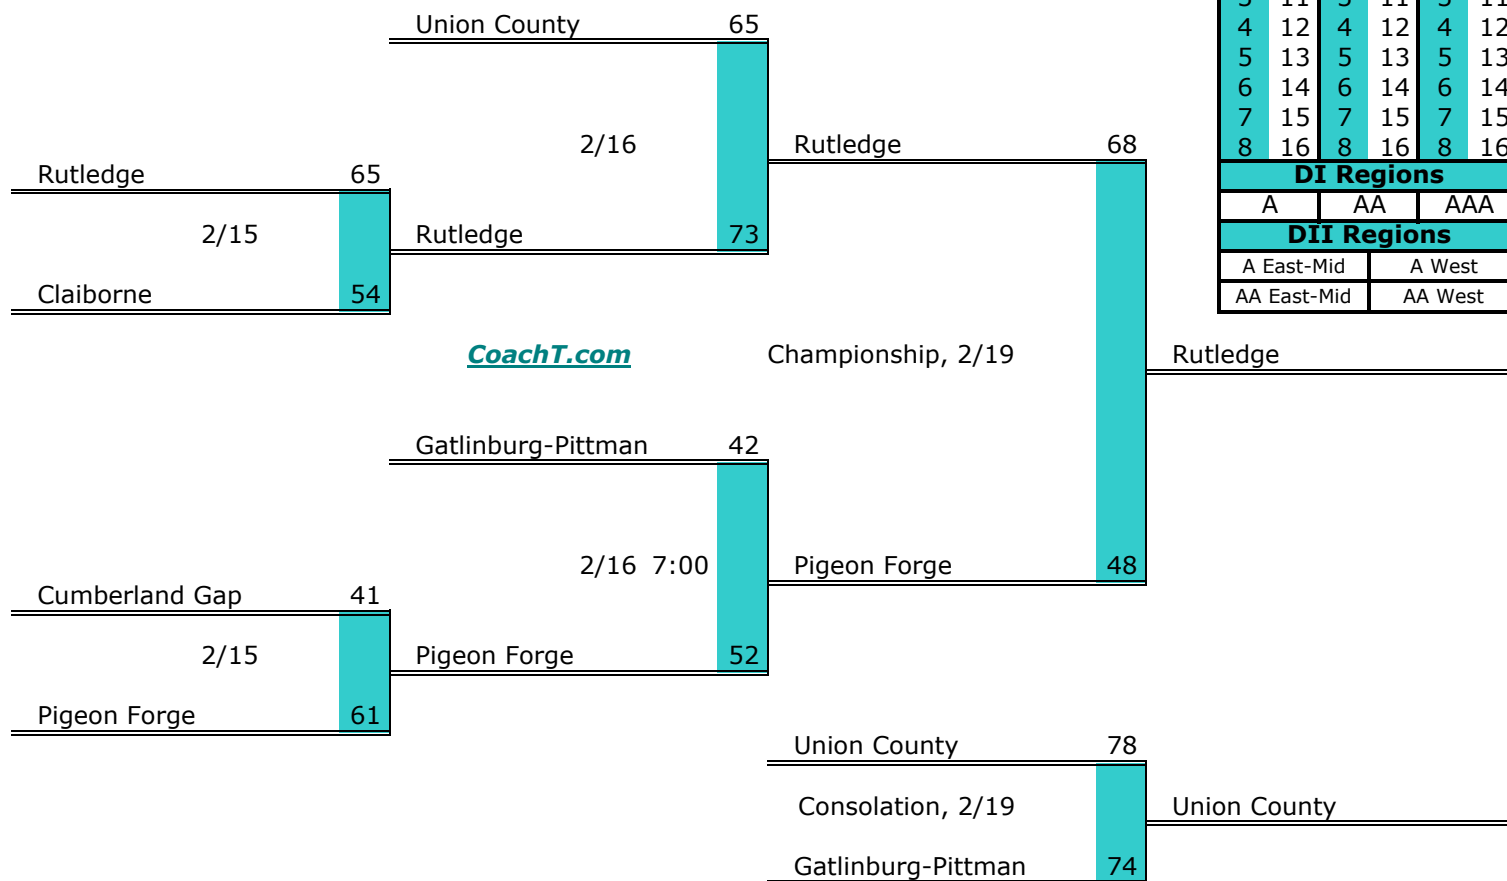

District 1 AA Finish:

1. Unicoi County
2. Johnson County
3. Elizabethton
4. Sullivan North

Districts					
A		AA		AAA	
1	9	1	9	1	9
2	10	2	10	2	10
3	11	3	11	3	11
4	12	4	12	4	12
5	13	5	13	5	13
6	14	6	14	6	14
7	15	7	15	7	15
8	16	8	16	8	16
DI Regions					
A		AA		AAA	
DII Regions					
A East-Mid			A West		
AA East-Mid			AA West		

District 2 AA

Pre-Tourney Rank:

1. Union County
2. Gatlinburg-Pittman
3. Cumberland Gap
4. Rutledge
5. Claiborne
6. Pigeon Forge

District 2 AA Finish:

1. Rutledge
2. Pigeon Forge
3. Union County
4. Gatlinburg-Pittman