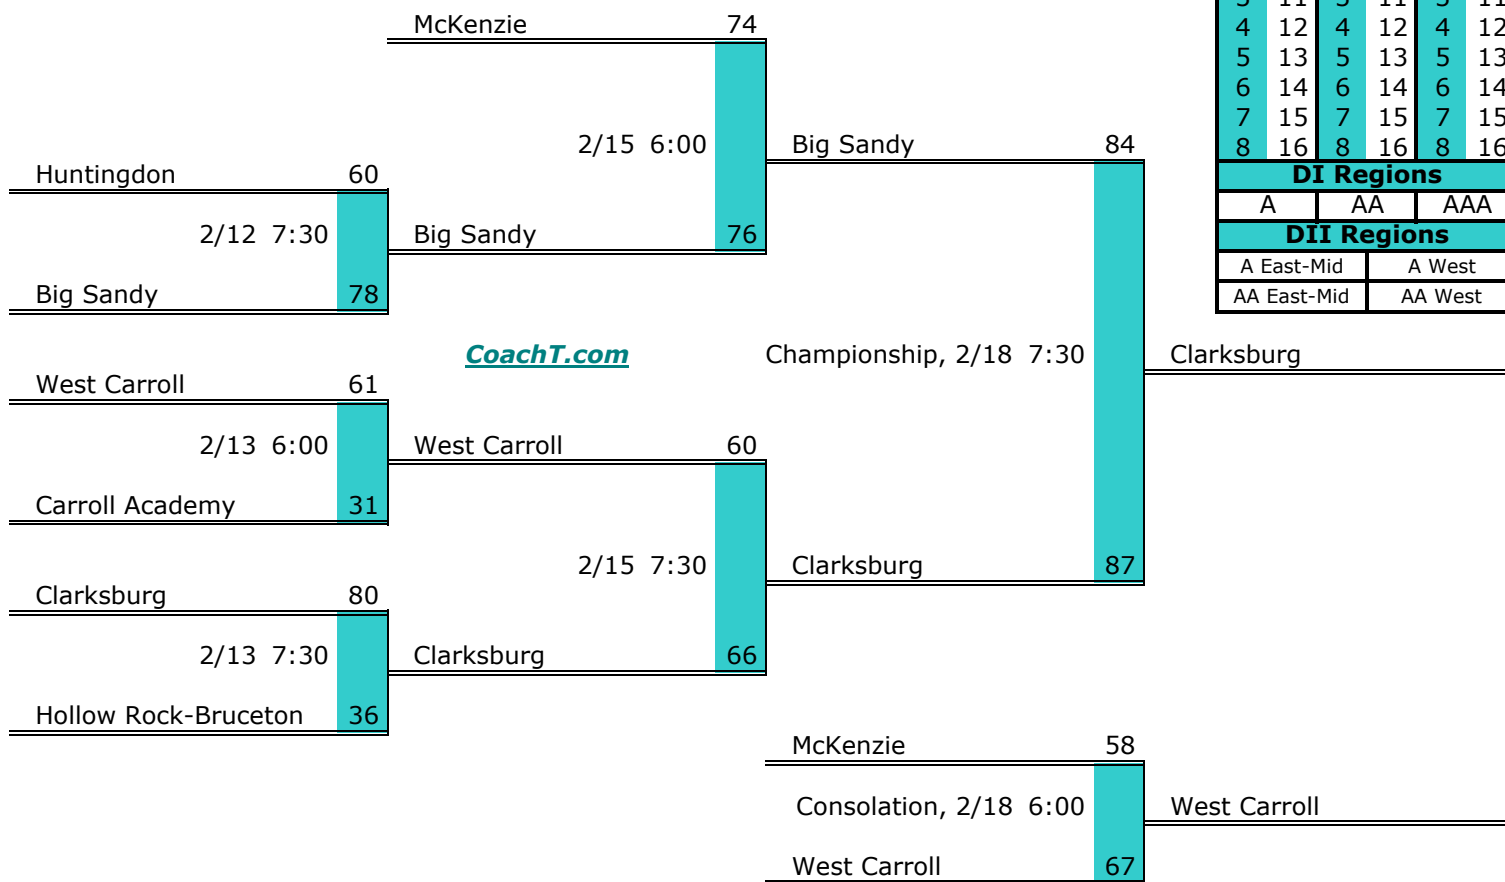

District 13 A

Pre-Tourney Rank:

1. McKenzie
2. West Carroll
3. Clarksburg
4. Huntingdon
5. Big Sandy
6. Hollow Rock-Bruceton
7. Carroll Academy

District 13 A Finish:

1. Clarksburg
2. Big Sandy
3. West Carroll
4. McKenzie