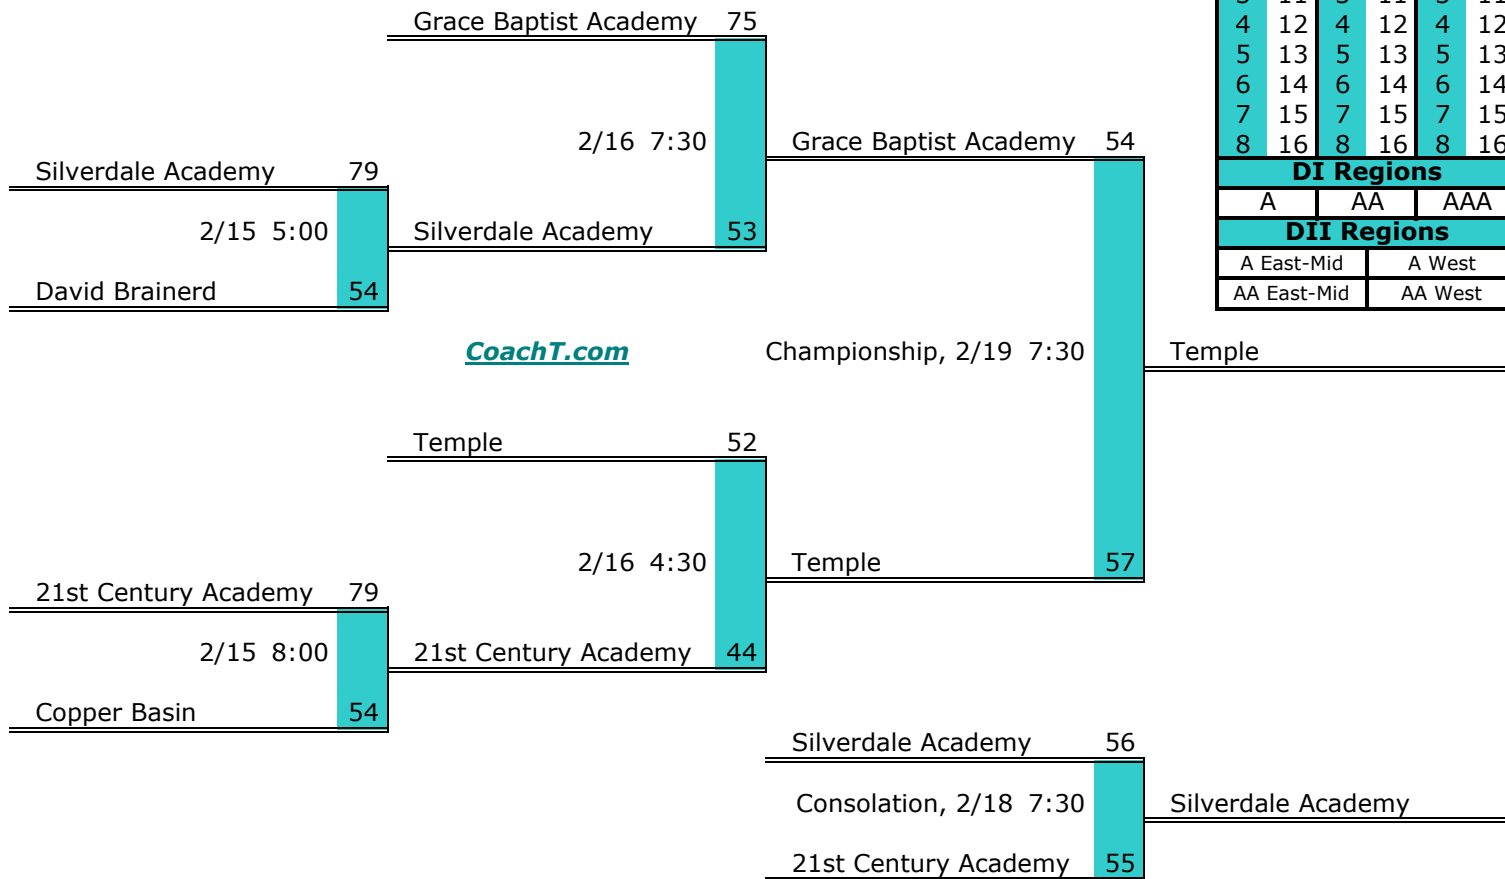

District 4 A

Pre-Tourney Rank:

1. Oliver Springs
2. Sunbright
3. Oneida
4. Wartburg
5. Oakdale
6. Coalfield

District 4 A Finish:

1. Wartburg
2. Sunbright
3. Oneida
4. Oliver Springs

District 5 A

Pre-Tourney Rank:

1. Grace Baptist Academy
2. Temple
3. 21st Century Academy
4. Silverdale Academy
5. David Brainerd
6. Copper Basin

Districts					
A		AA		AAA	
1	9	1	9	1	9
2	10	2	10	2	10
3	11	3	11	3	11
4	12	4	12	4	12
5	13	5	13	5	13
6	14	6	14	6	14
7	15	7	15	7	15
8	16	8	16	8	16
DI Regions					
A		AA		AAA	
DII Regions					
A East-Mid			A West		
AA East-Mid			AA West		