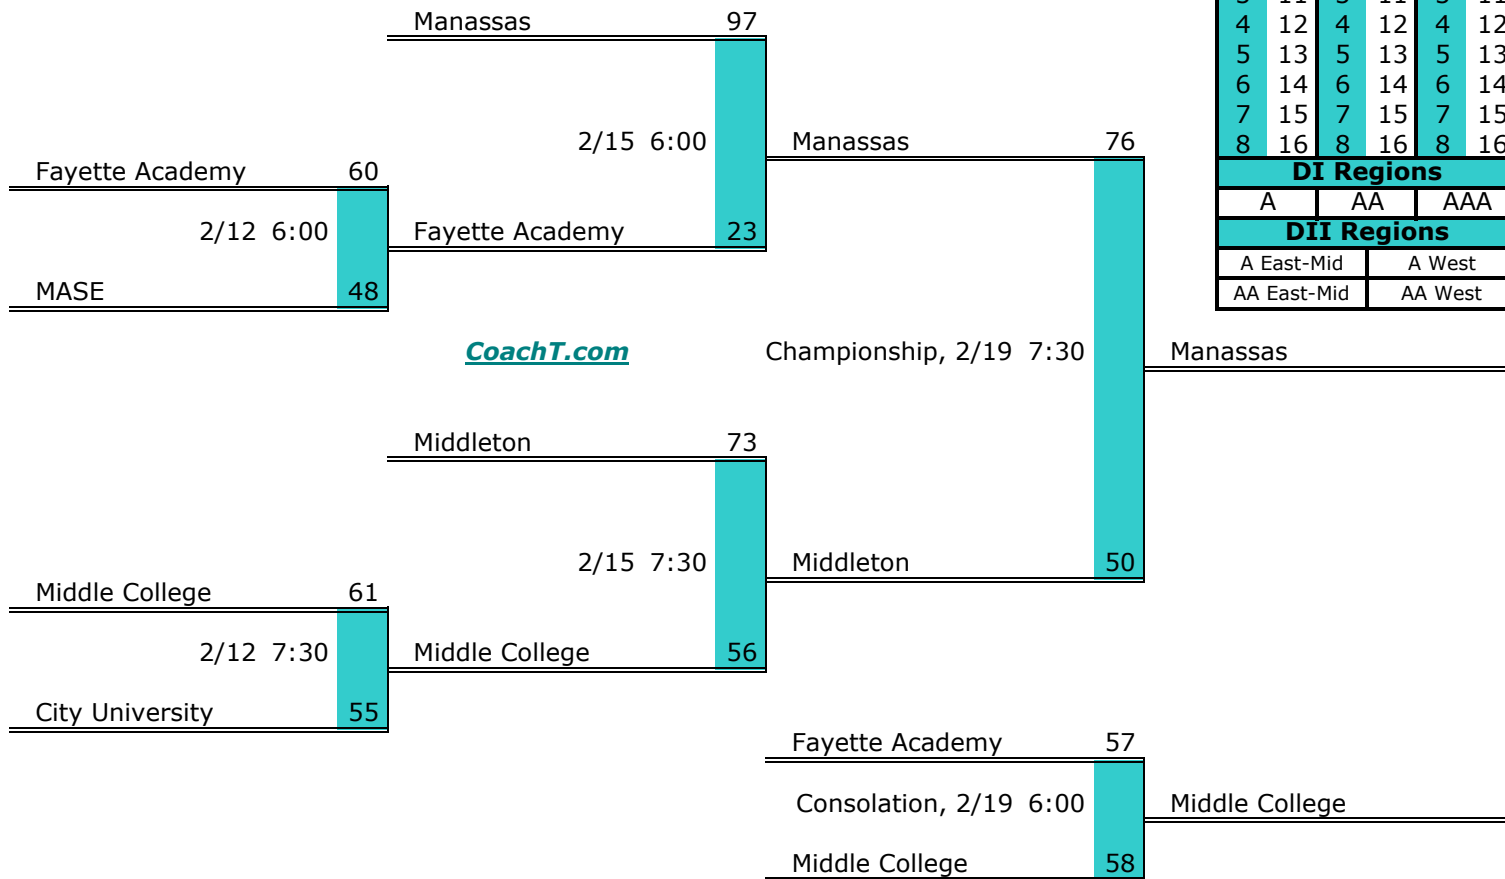

District 16 A

Pre-Tourney Rank:

1. Manassas
2. Middleton
3. Middle College
4. Fayette Academy
5. MASE
6. City University

District 16 A Finish:

1. Manassas
2. Middleton
3. Middle College
4. Fayette Academy