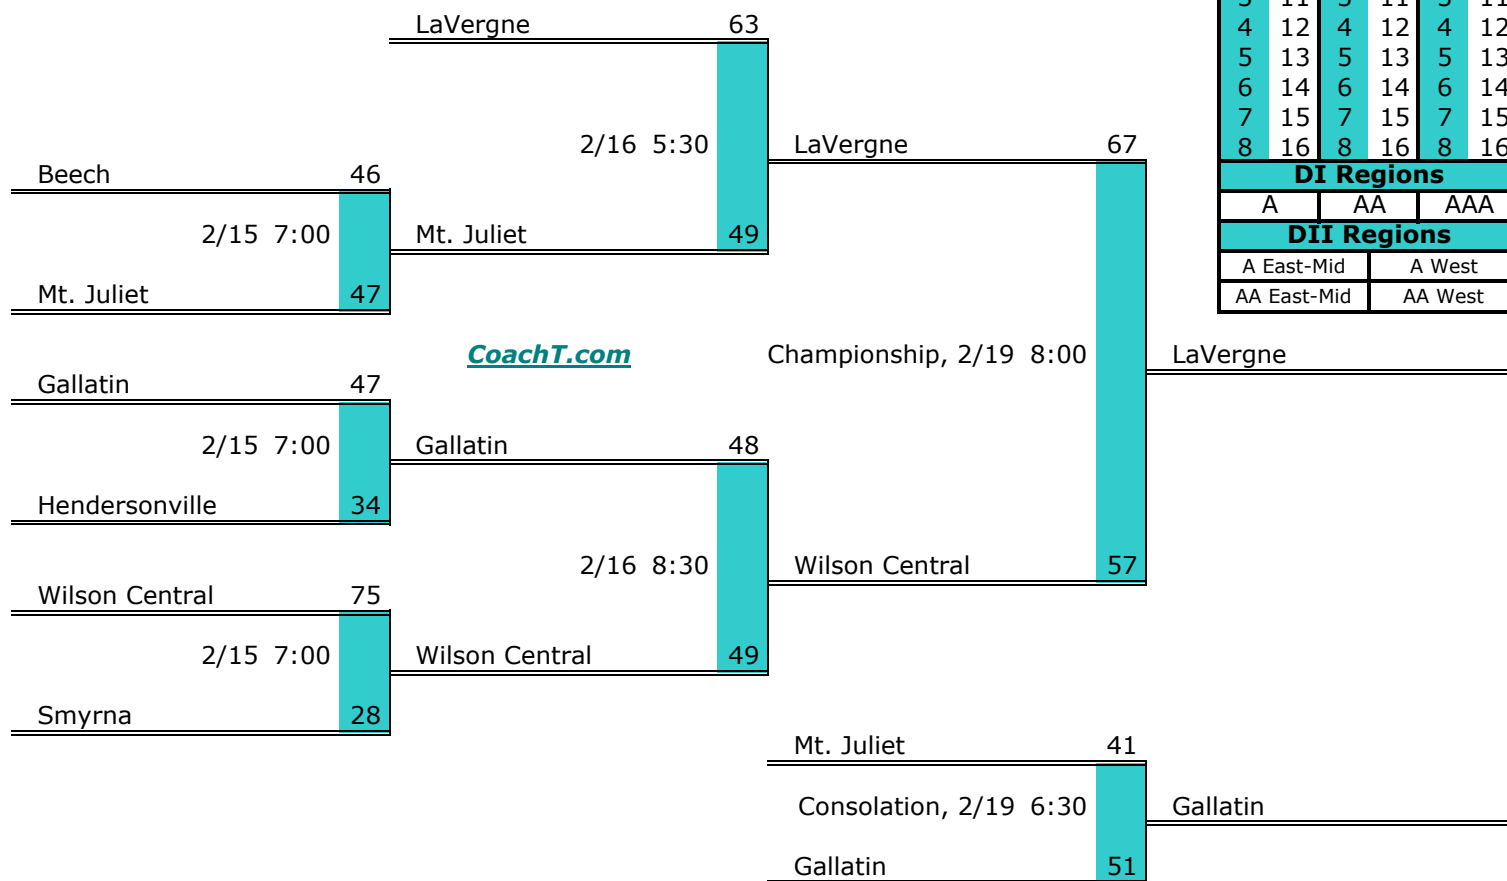

District 9 AAA

Pre-Tourney Rank:

1. LaVergne
2. Gallatin
3. Wilson Central
4. Beech
5. Mt. Juliet
6. Smyrna
7. Hendersonville

District 9 AAA Finish:

1. LaVergne
2. Wilson Central
3. Gallatin
4. Mt. Juliet