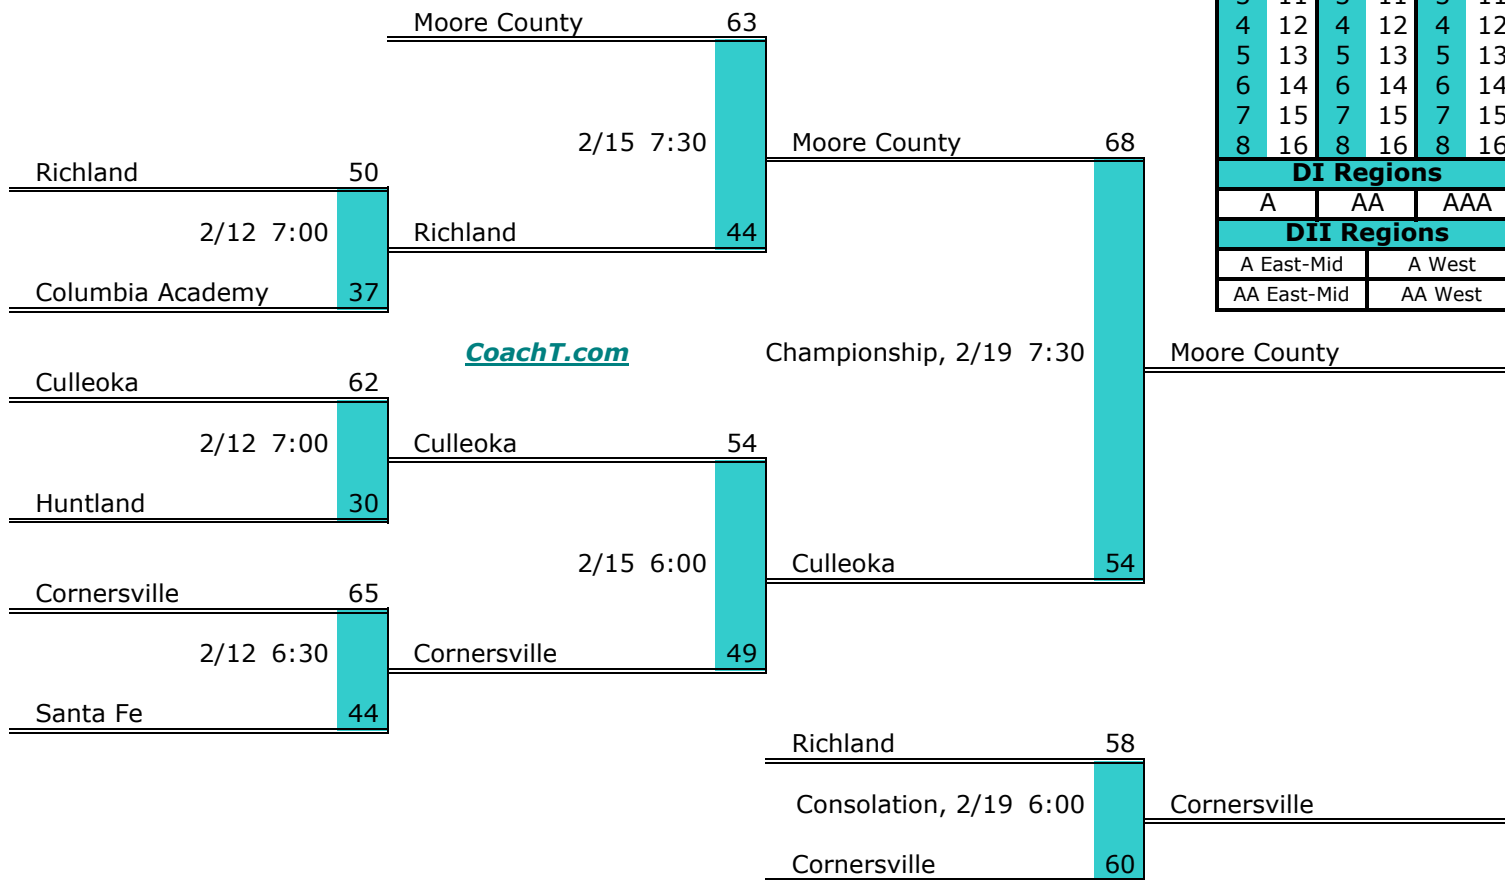

District 11 A

Pre-Tourney Rank:

1. Moore County
2. Culleoka
3. Cornersville
4. Richland
5. Columbia Academy
6. Santa Fe
7. Huntland

Districts					
A		AA		AAA	
1	9	1	9	1	9
2	10	2	10	2	10
3	11	3	11	3	11
4	12	4	12	4	12
5	13	5	13	5	13
6	14	6	14	6	14
7	15	7	15	7	15
8	16	8	16	8	16
DI Regions					
A		AA		AAA	
DII Regions					
A East-Mid			A West		
AA East-Mid			AA West		

District 11 A Finish:

1. Moore County
2. Culleoka
3. Cornersville
4. Richland