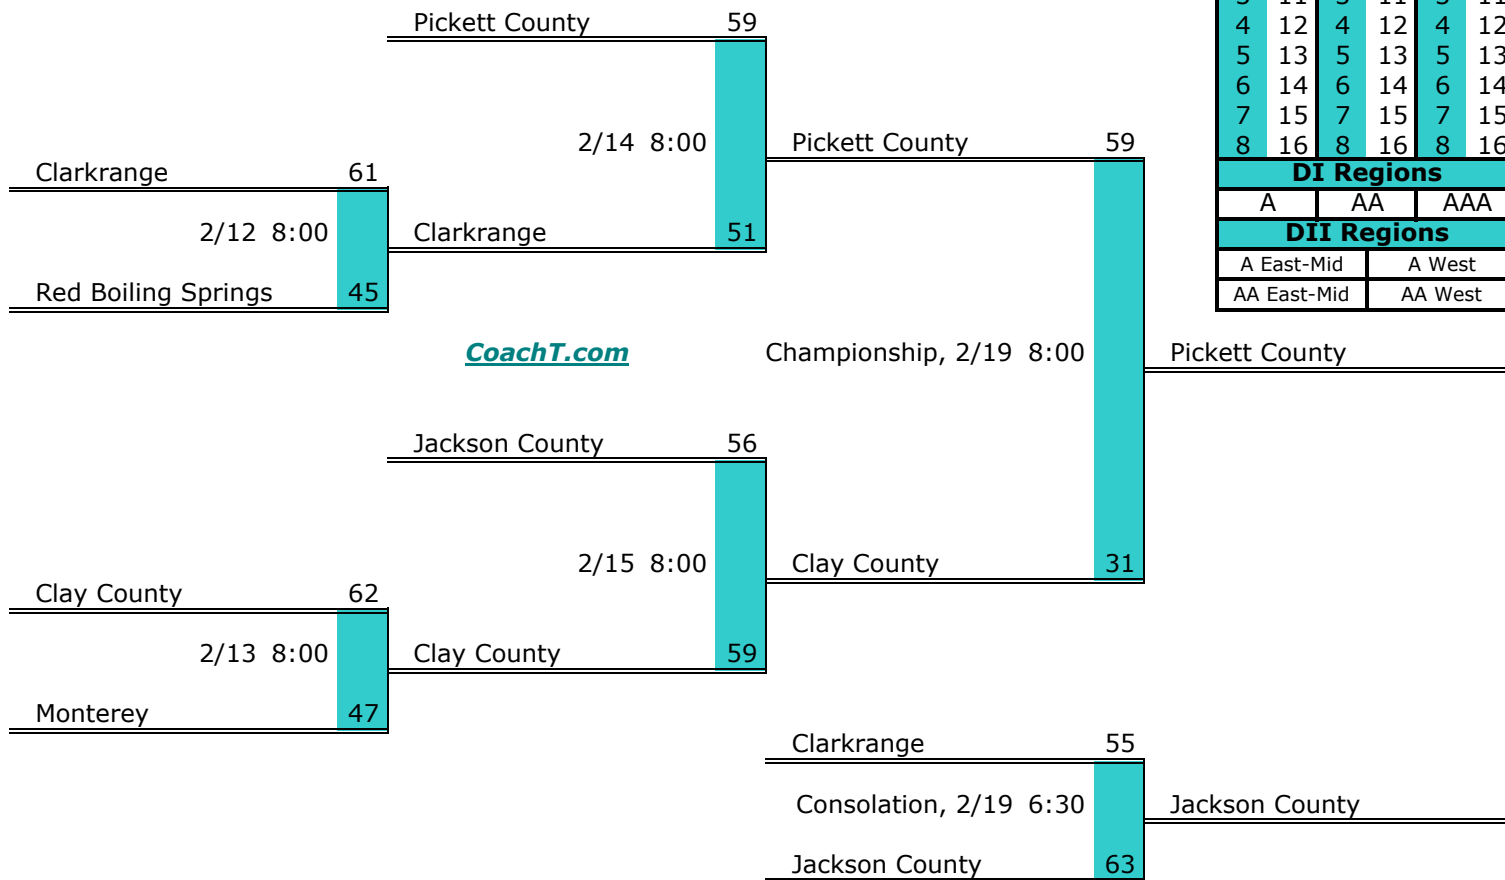

Districts					
A		AA		AAA	
1	9	1	9	1	9
2	10	2	10	2	10
3	11	3	11	3	11
4	12	4	12	4	12
5	13	5	13	5	13
6	14	6	14	6	14
7	15	7	15	7	15
8	16	8	16	8	16
DI Regions					
A		AA		AAA	
DII Regions					
A East-Mid			A West		
AA East-Mid			AA West		

District 6 A Finish:

1. Chatt. Arts & Sciences
2. South Pittsburg
3. Whitwell
4. Lookout Valley

District 7 A

Pre-Tourney Rank:

1. Pickett County
2. Jackson County
3. Clay County
4. Clarkrange
5. Red Boiling Springs
6. Monterey