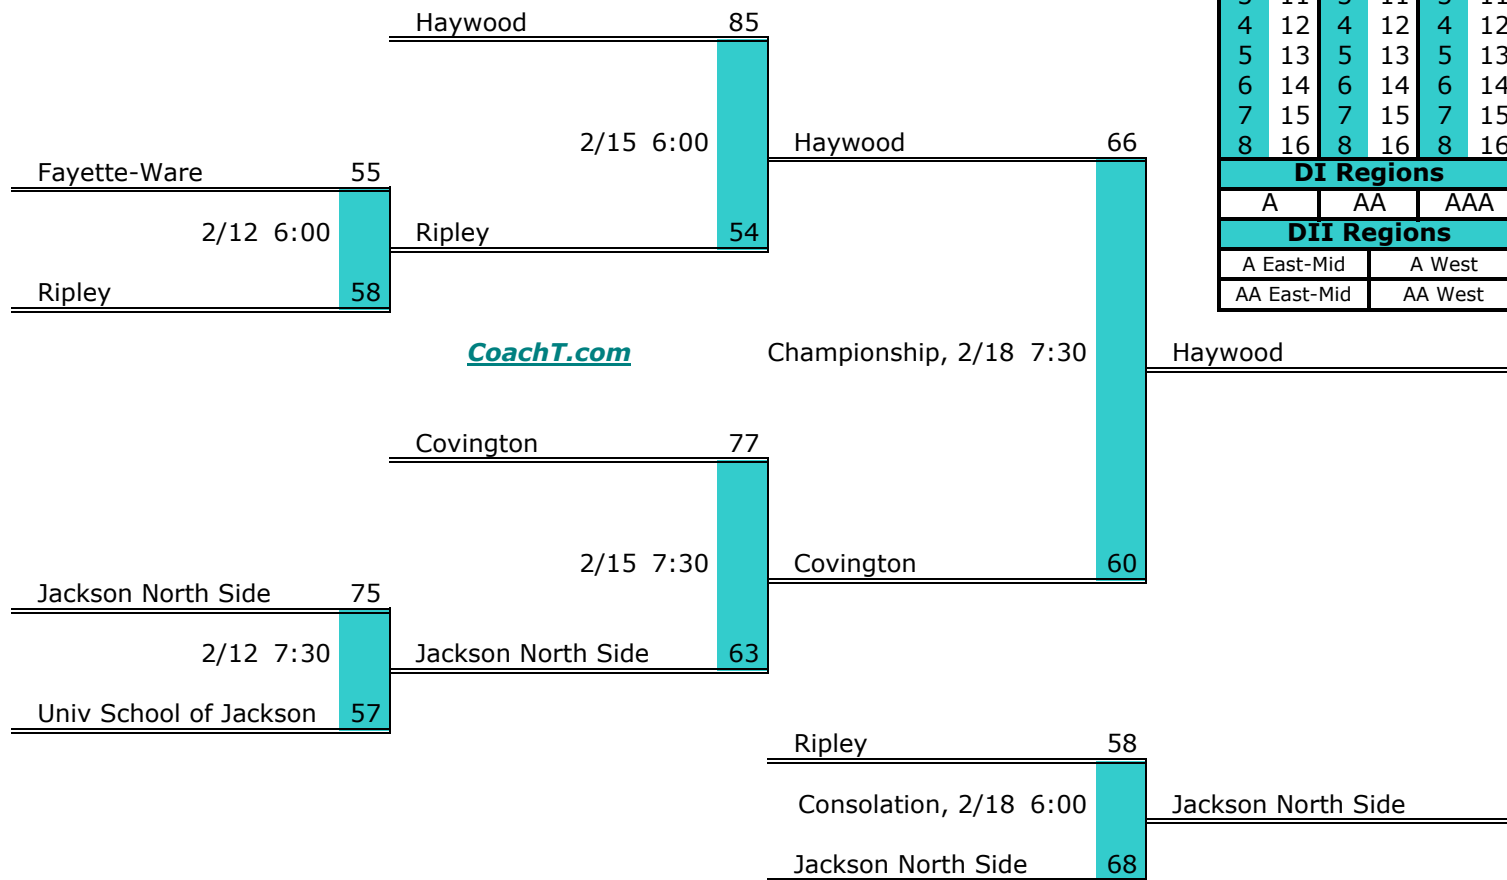

District 14 AA

Pre-Tourney Rank:

1. Haywood
2. Covington
3. Jackson North Side
4. Fayette-Ware
5. Ripley
6. Univ School of Jackson

Districts					
A		AA		AAA	
1	9	1	9	1	9
2	10	2	10	2	10
3	11	3	11	3	11
4	12	4	12	4	12
5	13	5	13	5	13
6	14	6	14	6	14
7	15	7	15	7	15
8	16	8	16	8	16
DI Regions					
A		AA		AAA	
DII Regions					
A East-Mid			A West		
AA East-Mid			AA West		

District 14 AA Finish:

1. Haywood
2. Covington
3. Jackson North Side
4. Ripley