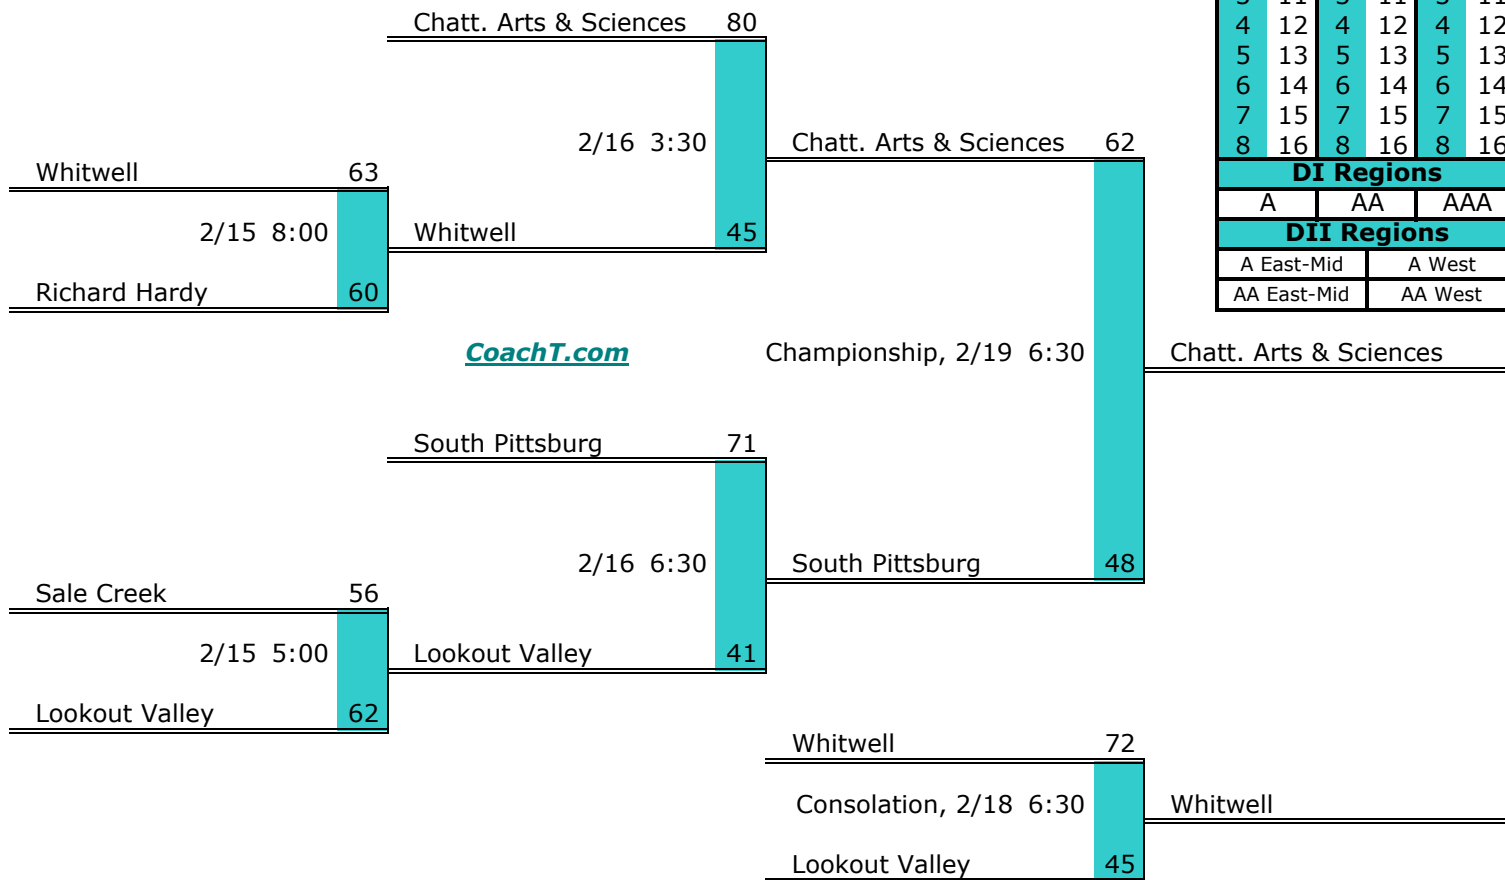

**District 4 A**

**Pre-Tourney Rank:**

1. Oliver Springs
2. Sunbright
3. Oneida
4. Wartburg
5. Oakdale
6. Coalfield

**District 4 A Finish:**

1. Wartburg
2. Sunbright
3. Oneida
4. Oliver Springs

**District 5 A**

**Pre-Tourney Rank:**

1. Grace Baptist Academy
2. Temple
3. 21st Century Academy
4. Silverdale Academy
5. David Brainerd
6. Copper Basin

Districts					
A		AA		AAA	
1	9	1	9	1	9
2	10	2	10	2	10
3	11	3	11	3	11
4	12	4	12	4	12
5	13	5	13	5	13
6	14	6	14	6	14
7	15	7	15	7	15
8	16	8	16	8	16
DI Regions					
A		AA		AAA	
DII Regions					
A East-Mid			A West		
AA East-Mid			AA West		

**District 6 A Finish:**

1. Chatt. Arts & Sciences
2. South Pittsburg
3. Whitwell
4. Lookout Valley

Districts					
A		AA		AAA	
1	9	1	9	1	9
2	10	2	10	2	10
3	11	3	11	3	11
4	12	4	12	4	12
5	13	5	13	5	13
6	14	6	14	6	14
7	15	7	15	7	15
8	16	8	16	8	16
DI Regions					
A		AA		AAA	
DII Regions					
A East-Mid			A West		
AA East-Mid			AA West		