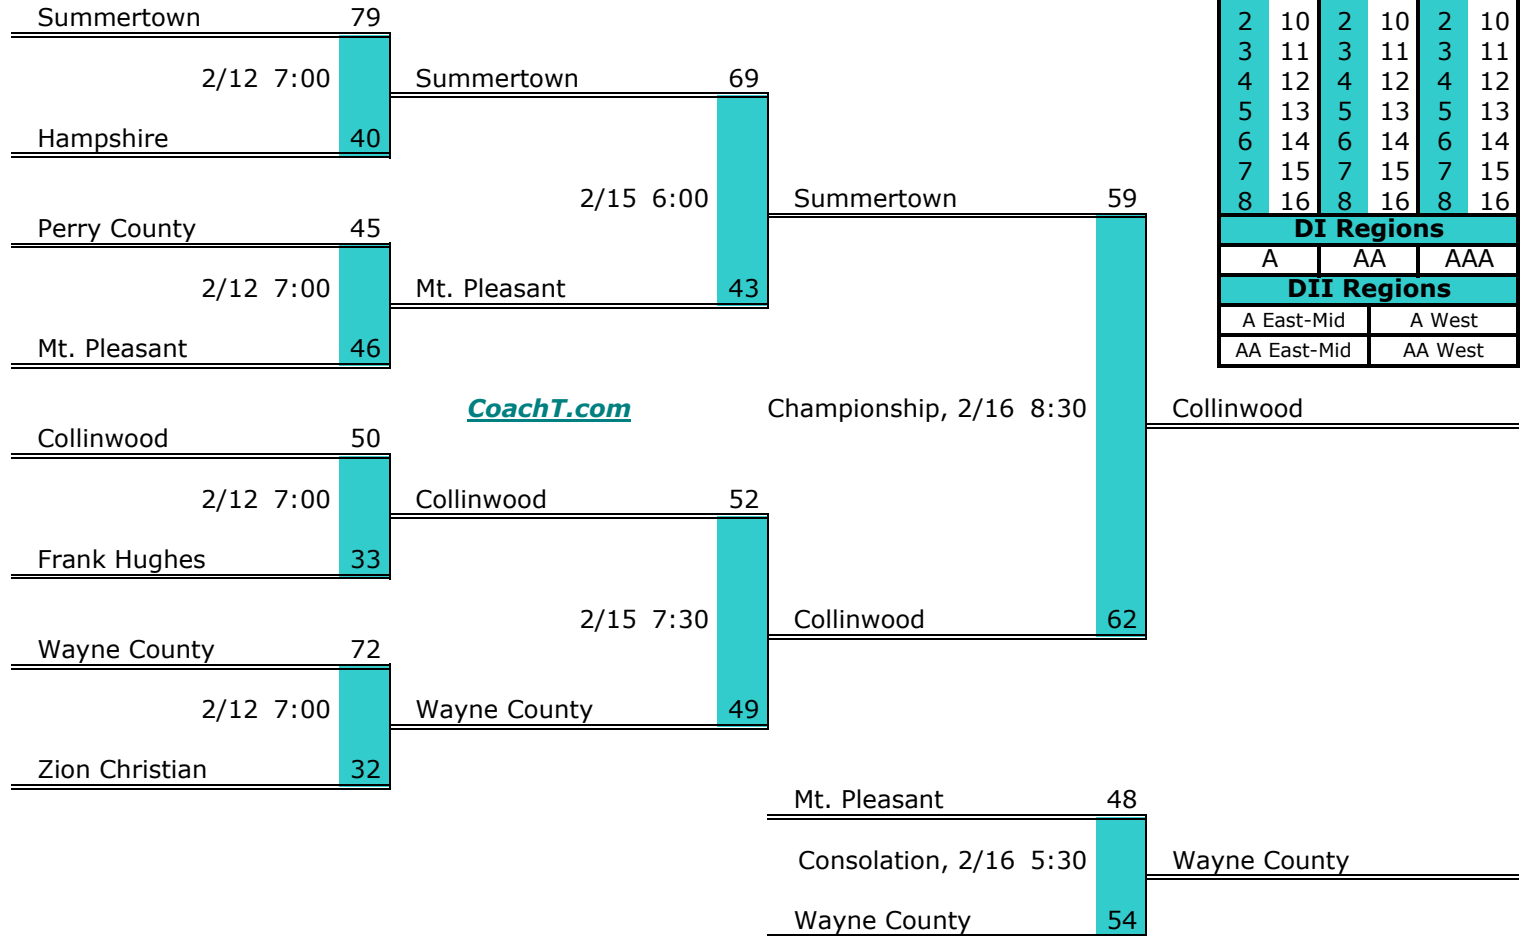

District 12 A

Pre-Tourney Rank:

1. Summertown
2. Collinwood
3. Wayne County
4. Perry County
5. Mt. Pleasant
6. Zion Christian
7. Frank Hughes
8. Hampshire

District 12 A Finish:

1. Collinwood
2. Summertown
3. Wayne County
4. Mt. Pleasant

Districts					
A		AA		AAA	
1	9	1	9	1	9
2	10	2	10	2	10
3	11	3	11	3	11
4	12	4	12	4	12
5	13	5	13	5	13
6	14	6	14	6	14
7	15	7	15	7	15
8	16	8	16	8	16
DI Regions					
A		AA		AAA	
DII Regions					
A East-Mid			A West		
AA East-Mid			AA West