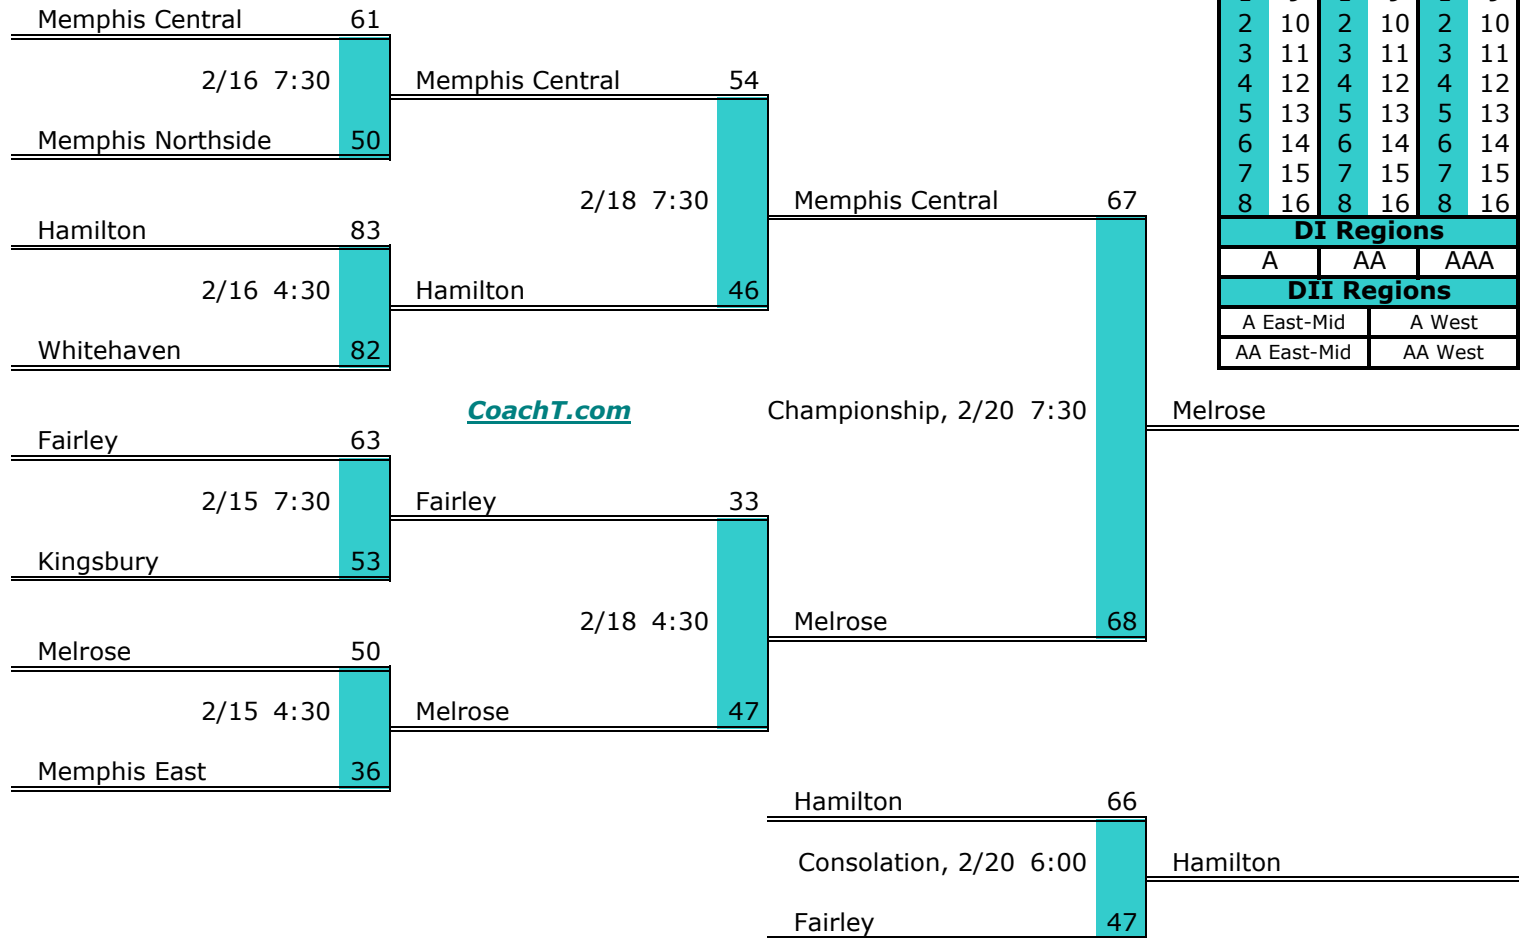

District 16 AAA

Pre-Tourney Rank:

1. Memphis Central
2. Fairley
3. Melrose
4. Hamilton
5. Whitehaven
6. Memphis East
7. Kingsbury
8. Memphis Northside

District 16 AAA Finish:

1. Melrose
2. Memphis Central
3. Hamilton
4. Fairley