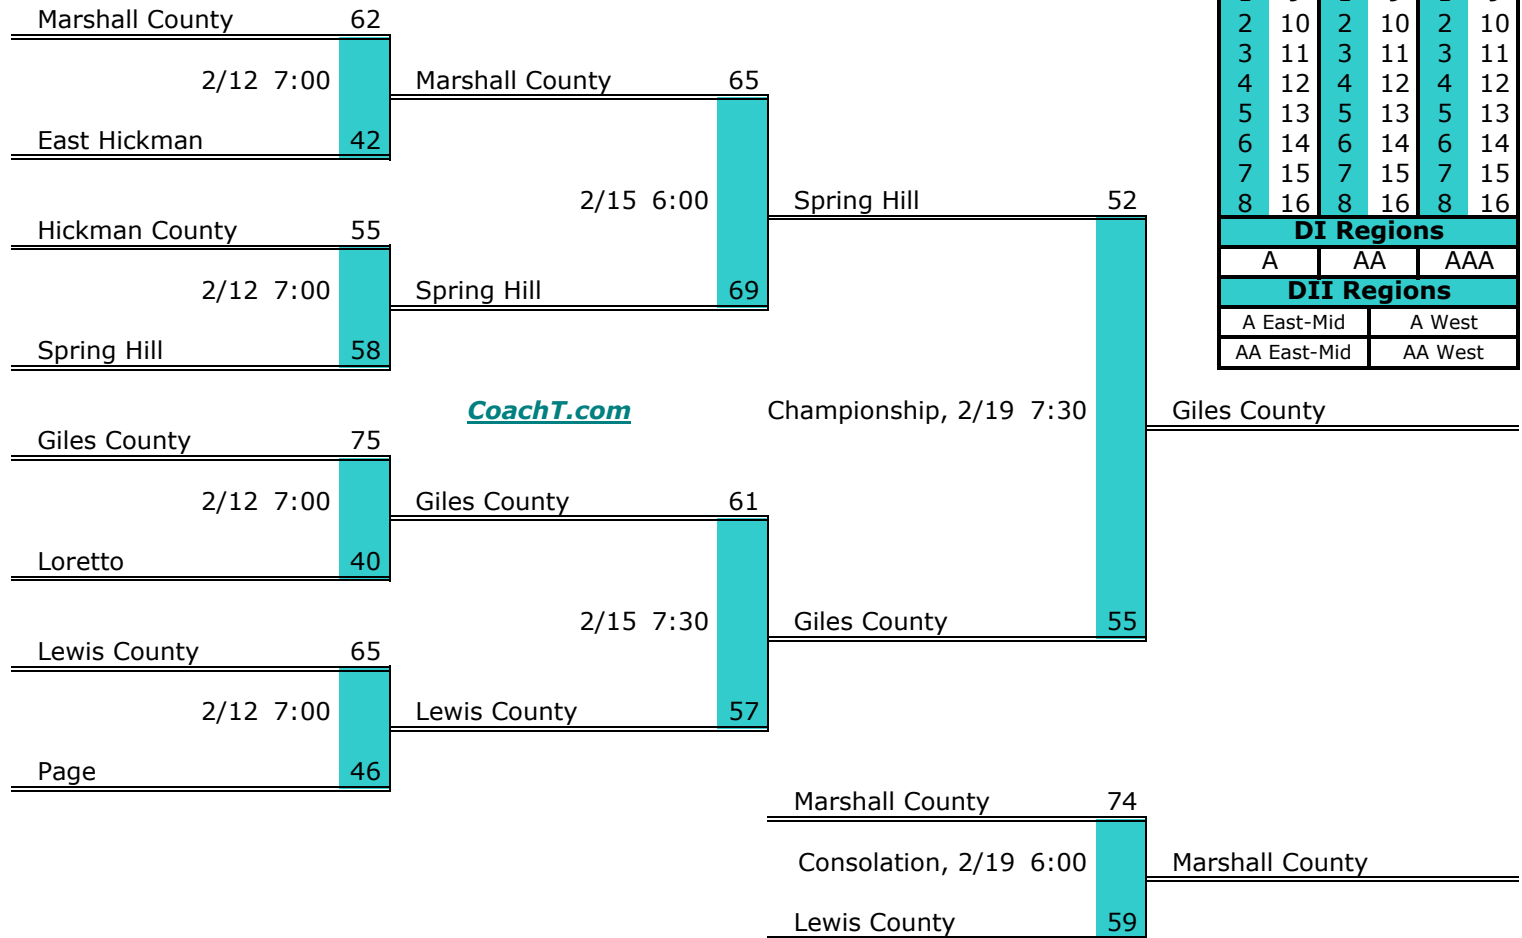

District 10 AA

Pre-Tourney Rank:

1. Marshall County
2. Giles County
3. Lewis County
4. Hickman County
5. Spring Hill
6. Page
7. Loretto
8. East Hickman

District 10 AA Finish:

1. Giles County
2. Spring Hill
3. Marshall County
4. Lewis County

Districts					
A		AA		AAA	
1	9	1	9	1	9
2	10	2	10	2	10
3	11	3	11	3	11
4	12	4	12	4	12
5	13	5	13	5	13
6	14	6	14	6	14
7	15	7	15	7	15
8	16	8	16	8	16
DI Regions					
A		AA		AAA	
DII Regions					
A East-Mid			A West		
AA East-Mid			AA West