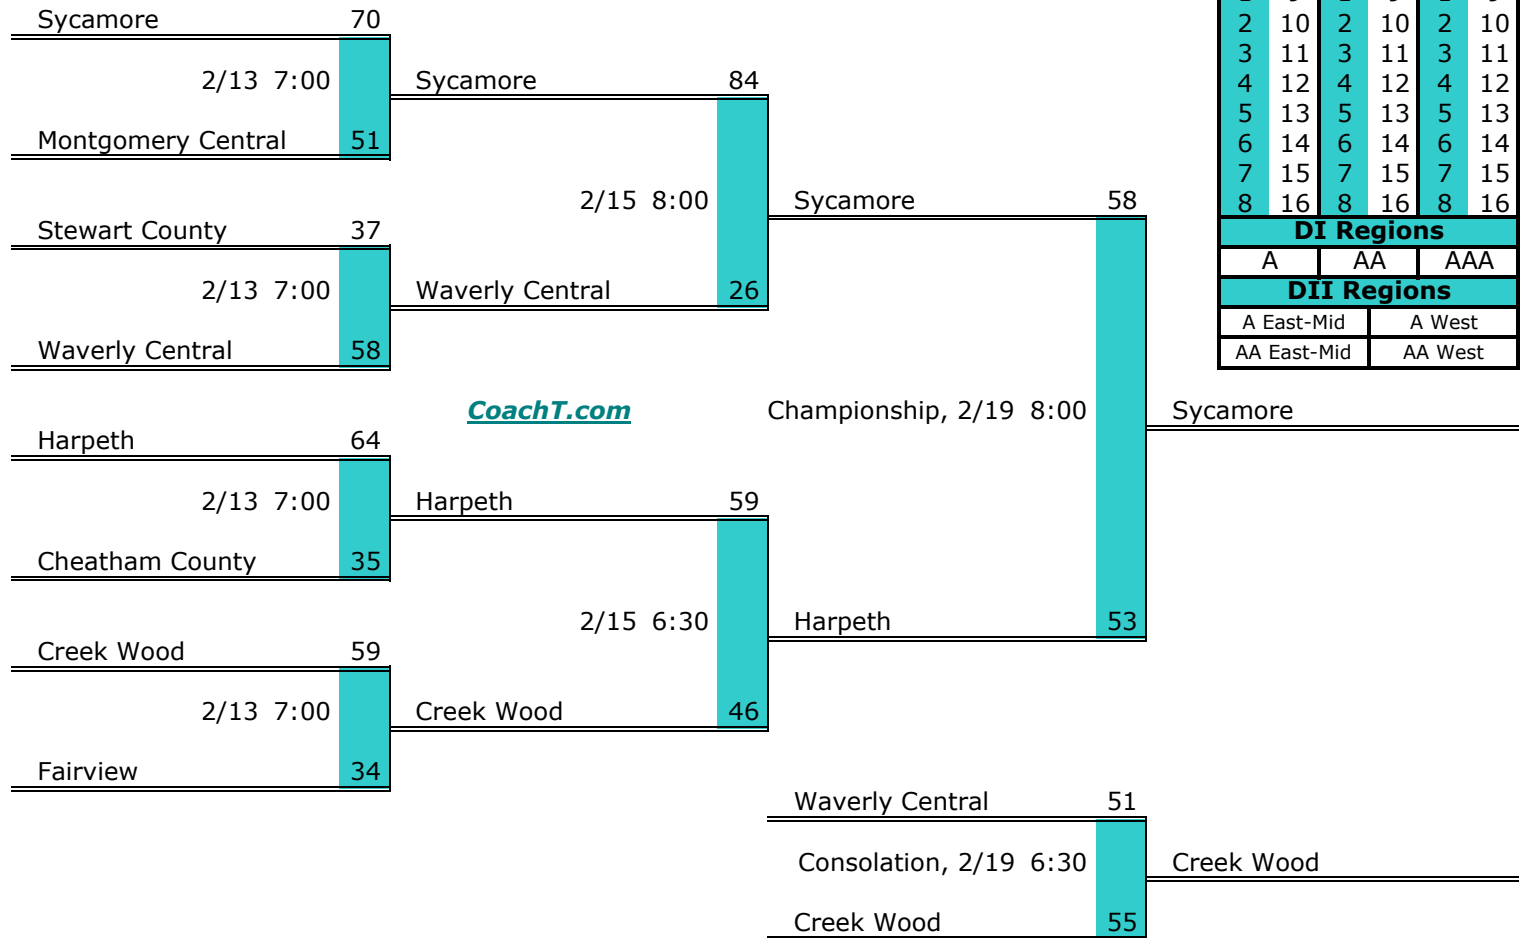

**District 11 AA**

**Pre-Tourney Rank:**

1. Sycamore
2. Harpeth
3. Creek Wood
4. Stewart County
5. Waverly Central
6. Fairview
7. Cheatham County
8. Montgomery Central

**District 11 AA Finish:**

1. Sycamore
2. Harpeth
3. Creek Wood
4. Waverly Central