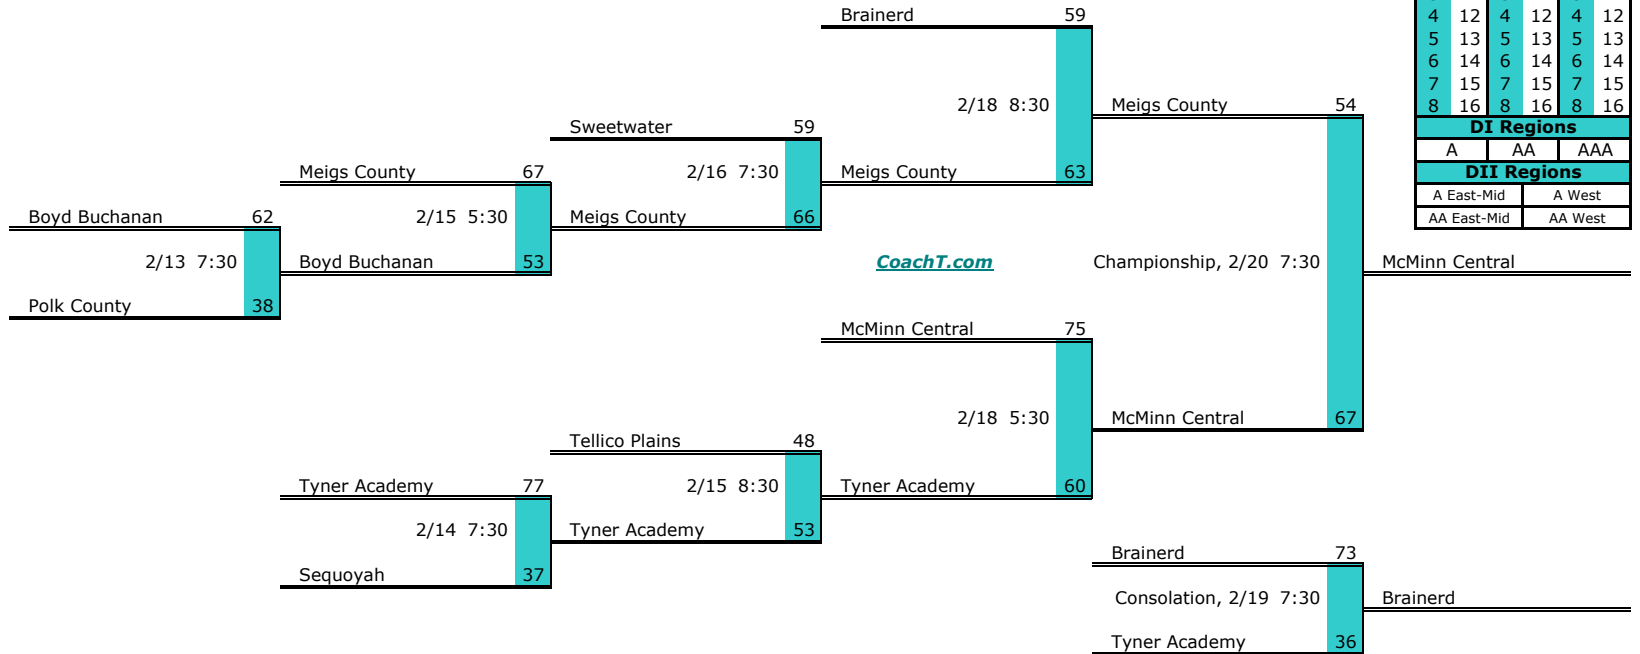

District 5 AA

Pre-Tourney Rank:

1. Brainerd
2. McMinn Central
3. Tellico Plains
4. Sweetwater
5. Meigs County
6. Tyner Academy
7. Sequoyah
8. Boyd Buchanan
9. Polk County

District 5 AA Finish:

1. McMinn Central
2. Meigs County
3. Brainerd
4. Tyner Academy