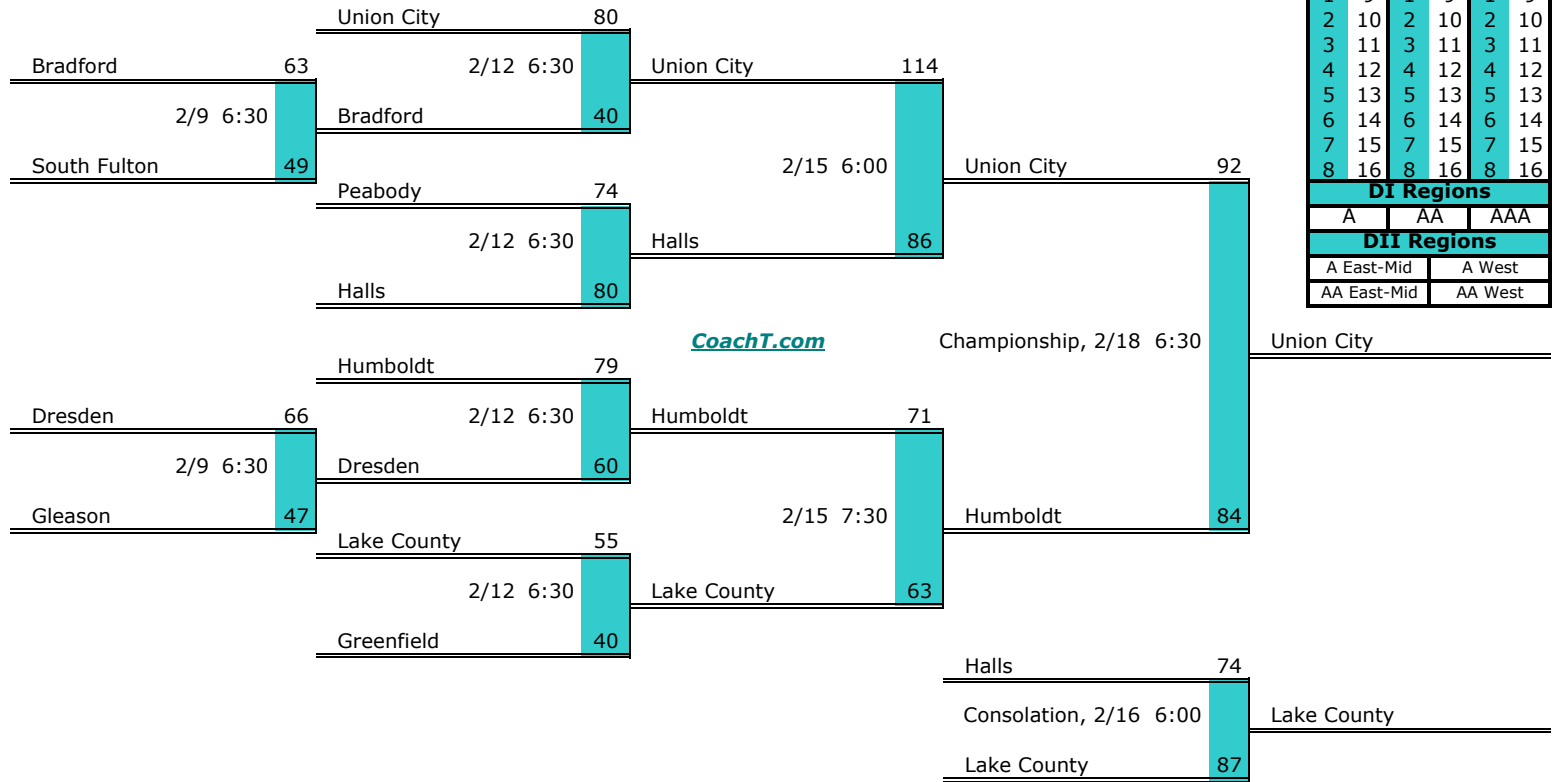

**District 13 A**

**Pre-Tourney Rank:**

1. McKenzie
2. West Carroll
3. Clarksburg
4. Huntingdon
5. Big Sandy
6. Hollow Rock-Bruceton
7. Carroll Academy

**District 13 A Finish:**

1. Clarksburg
2. Big Sandy
3. West Carroll
4. McKenzie

**District 14 A**

**Pre-Tourney Rank:**

1. Union City
2. Humboldt
3. Lake County
4. Peabody
5. Halls
6. Greenfield
7. Dresden
8. Bradford
9. South Fulton
10. Gleason

**District 14 A Finish:**

1. Union City
2. Humboldt
3. Lake County
4. Halls