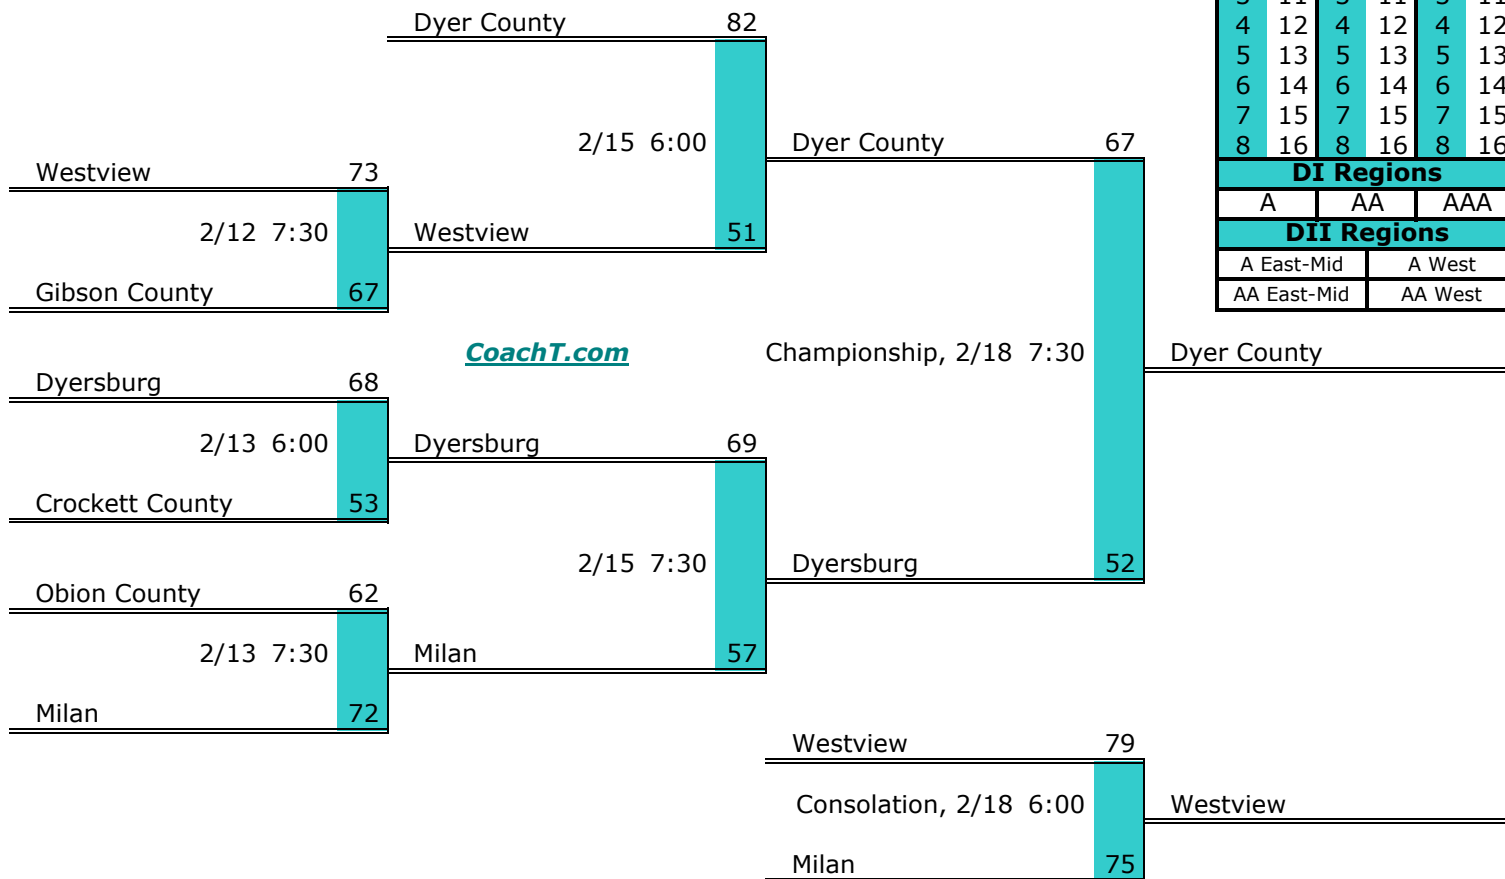

District 12 AA

Pre-Tourney Rank:

1. Bolivar Central
2. McNairy Central
3. Jackson South Side
4. Chester County
5. Camden Central
6. Lexington

District 13 AA

Pre-Tourney Rank:

1. Dyer County
2. Dyersburg
3. Obion County
4. Westview
5. Gibson County
6. Milan
7. Crockett County

District 13 AA Finish:

1. Dyer County
2. Dyersburg
3. Westview
4. Milan

Districts					
A		AA		AAA	
1	9	1	9	1	9
2	10	2	10	2	10
3	11	3	11	3	11
4	12	4	12	4	12
5	13	5	13	5	13
6	14	6	14	6	14
7	15	7	15	7	15
8	16	8	16	8	16
DI Regions					
A		AA		AAA	
DII Regions					
A East-Mid			A West		
AA East-Mid			AA West		