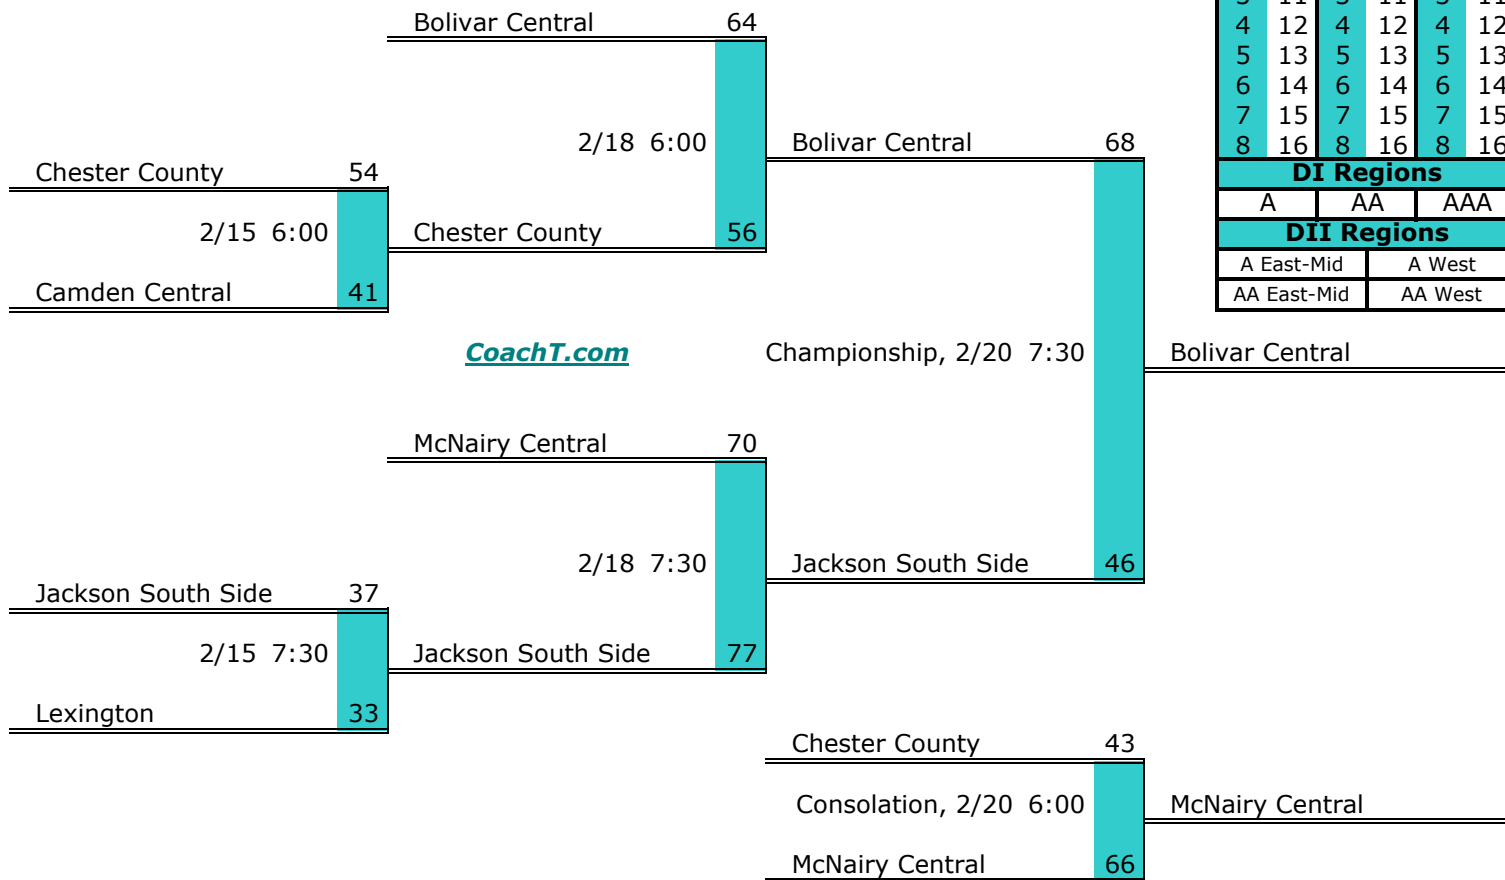

District 12 AA

Pre-Tourney Rank:

1. Bolivar Central
2. McNairy Central
3. Jackson South Side
4. Chester County
5. Camden Central
6. Lexington