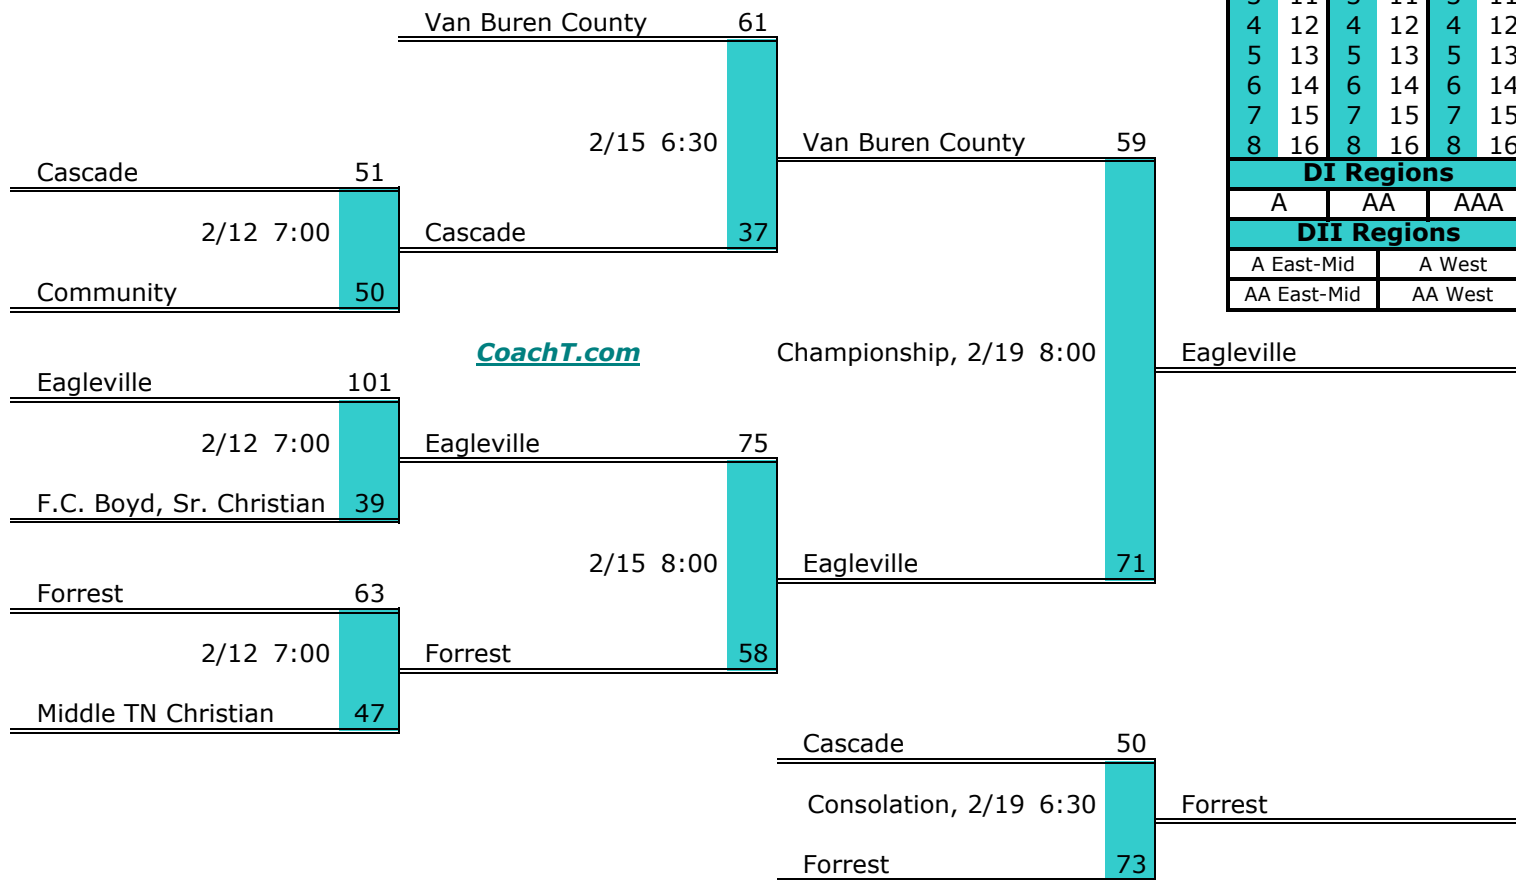

District 9 A

Pre-Tourney Rank:

1. Van Buren County
2. Eagleville
3. Forrest
4. Cascade
5. Community
6. Middle TN Christian
7. F.C. Boyd, Sr. Christian

District 9 A Finish:

1. Eagleville
2. Van Buren County
3. Forrest
4. Cascade

Districts					
A		AA		AAA	
1	9	1	9	1	9
2	10	2	10	2	10
3	11	3	11	3	11
4	12	4	12	4	12
5	13	5	13	5	13
6	14	6	14	6	14
7	15	7	15	7	15
8	16	8	16	8	16
DI Regions					
A		AA		AAA	
DII Regions					
A East-Mid			A West		
AA East-Mid			AA West