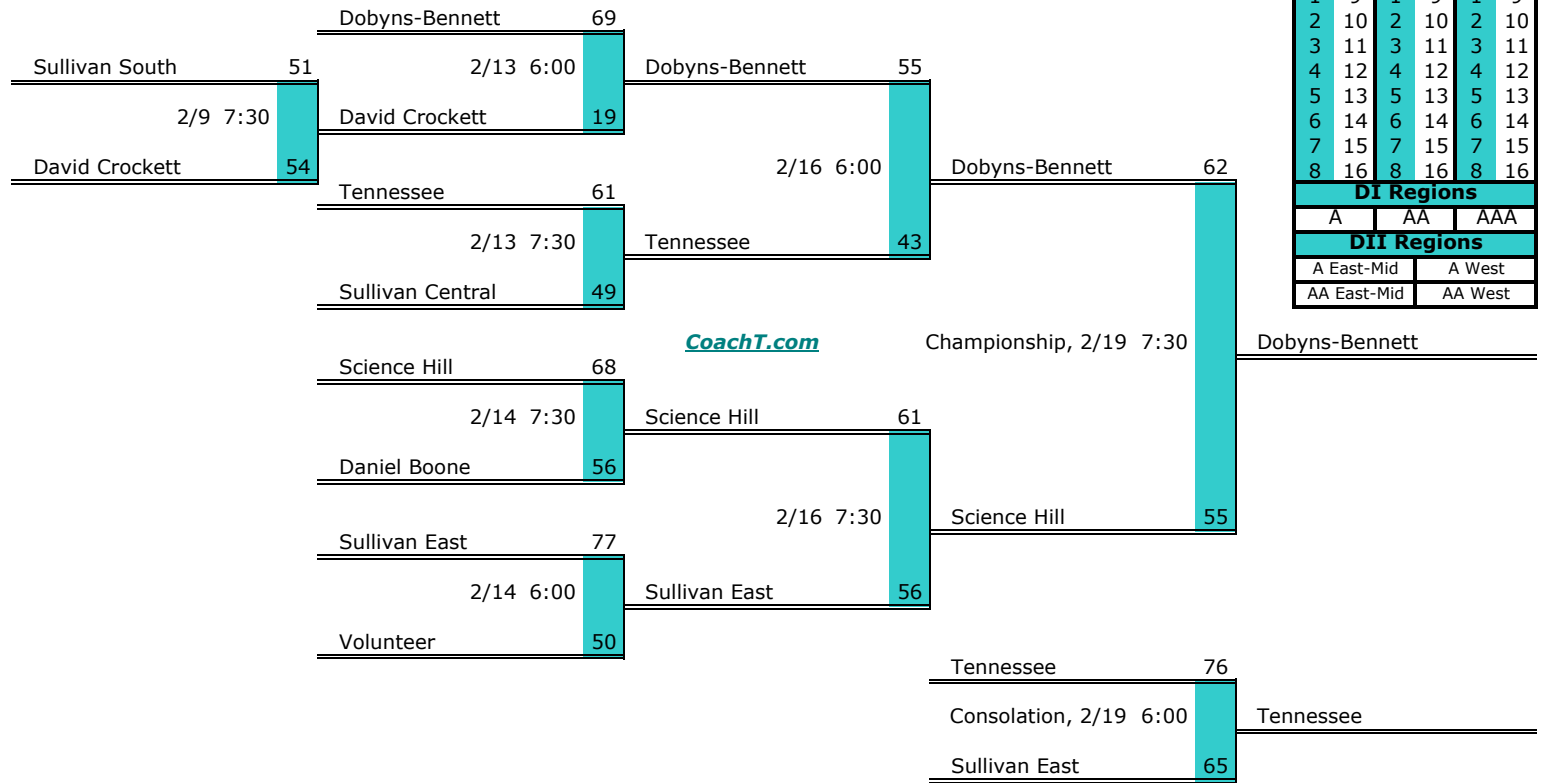

District 1 AAA

Pre-Tourney Rank:

1. Dobyngs-Bennett
2. Science Hill
3. Sullivan East
4. Tennessee
5. Sullivan Central
6. Volunteer
7. Daniel Boone
8. Sullivan South
9. David Crockett

District 1 AAA Finish:

1. Dobyngs-Bennett
2. Science Hill
3. Tennessee
4. Sullivan East

Districts					
A		AA		AAA	
1	9	1	9	1	9
2	10	2	10	2	10
3	11	3	11	3	11
4	12	4	12	4	12
5	13	5	13	5	13
6	14	6	14	6	14
7	15	7	15	7	15
8	16	8	16	8	16
DI Regions					
A		AA		AAA	
DII Regions			DII Regions		
A East-Mid			A West		
AA East-Mid			AA West