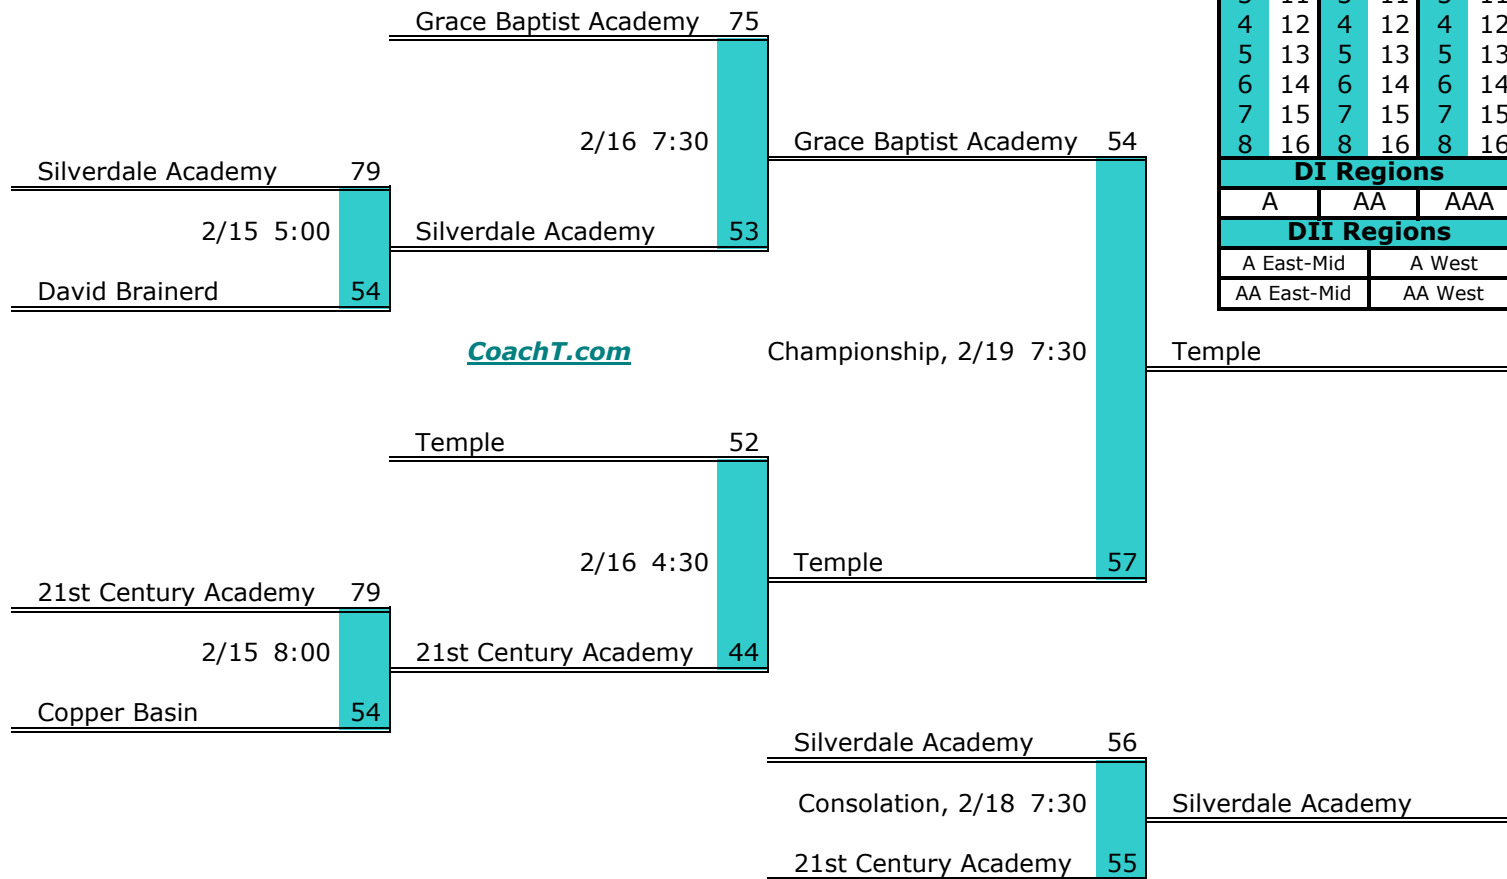

**District 4 A**

**Pre-Tourney Rank:**

1. Oliver Springs
2. Sunbright
3. Oneida
4. Wartburg
5. Oakdale
6. Coalfield

**District 4 A Finish:**

1. Wartburg
2. Sunbright
3. Oneida
4. Oliver Springs

**District 5 A**

**Pre-Tourney Rank:**

1. Grace Baptist Academy
2. Temple
3. 21st Century Academy
4. Silverdale Academy
5. David Brainerd
6. Copper Basin

Districts					
A		AA		AAA	
1	9	1	9	1	9
2	10	2	10	2	10
3	11	3	11	3	11
4	12	4	12	4	12
5	13	5	13	5	13
6	14	6	14	6	14
7	15	7	15	7	15
8	16	8	16	8	16
DI Regions					
A		AA		AAA	
DII Regions					
A East-Mid			A West		
AA East-Mid			AA West		