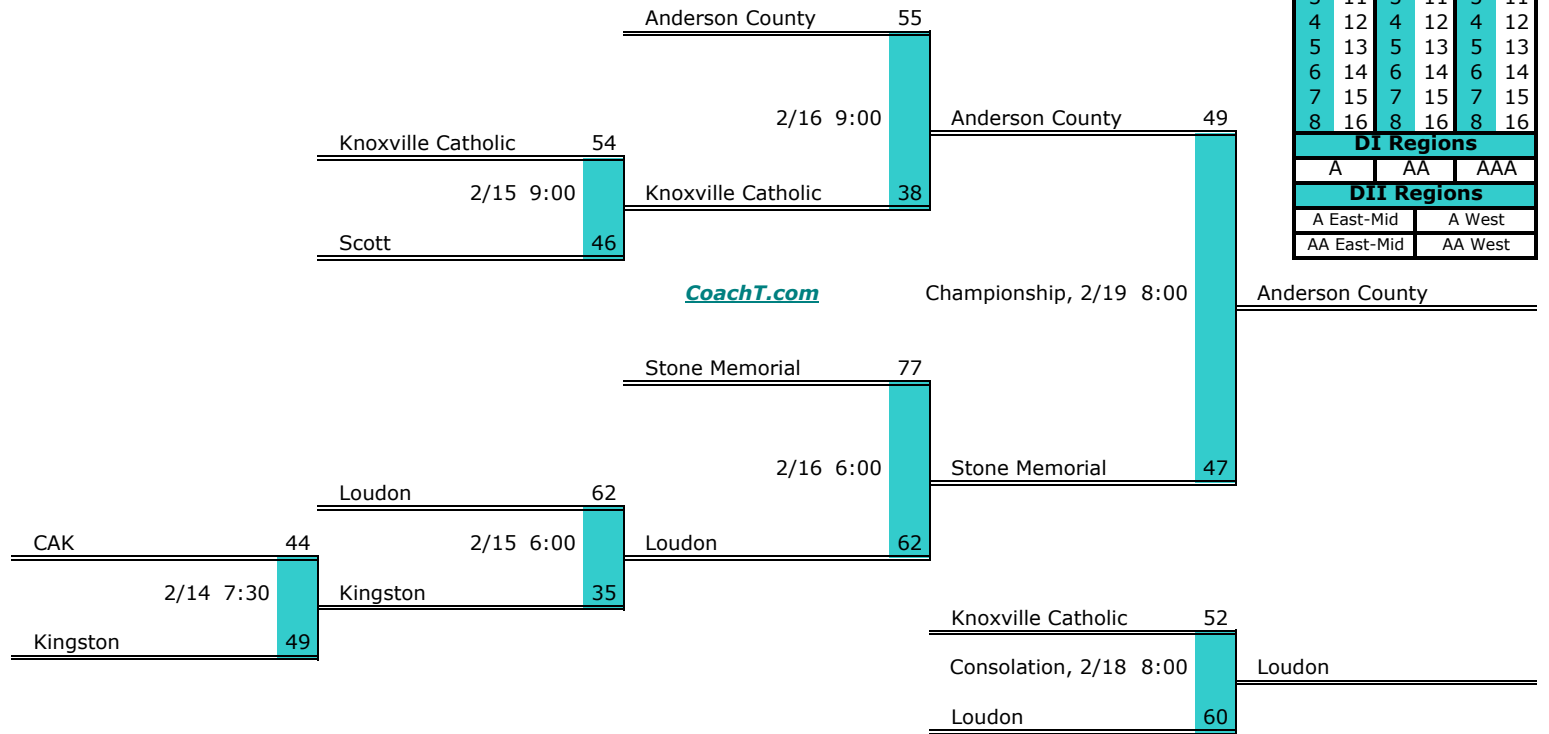

District 4 AA

Pre-Tourney Rank:

1. Anderson County
2. Stone Memorial
3. Loudon
4. Knoxville Catholic
5. Scott
6. CAK
7. Kingston

District 4 AA Finish:

1. Anderson County
2. Stone Memorial
3. Loudon
4. Knoxville Catholic

Districts					
A		AA		AAA	
1	9	1	9	1	9
2	10	2	10	2	10
3	11	3	11	3	11
4	12	4	12	4	12
5	13	5	13	5	13
6	14	6	14	6	14
7	15	7	15	7	15
8	16	8	16	8	16
DI Regions					
A		AA		AAA	
DII Regions			DII Regions		
A East-Mid			A West		
AA East-Mid			AA West