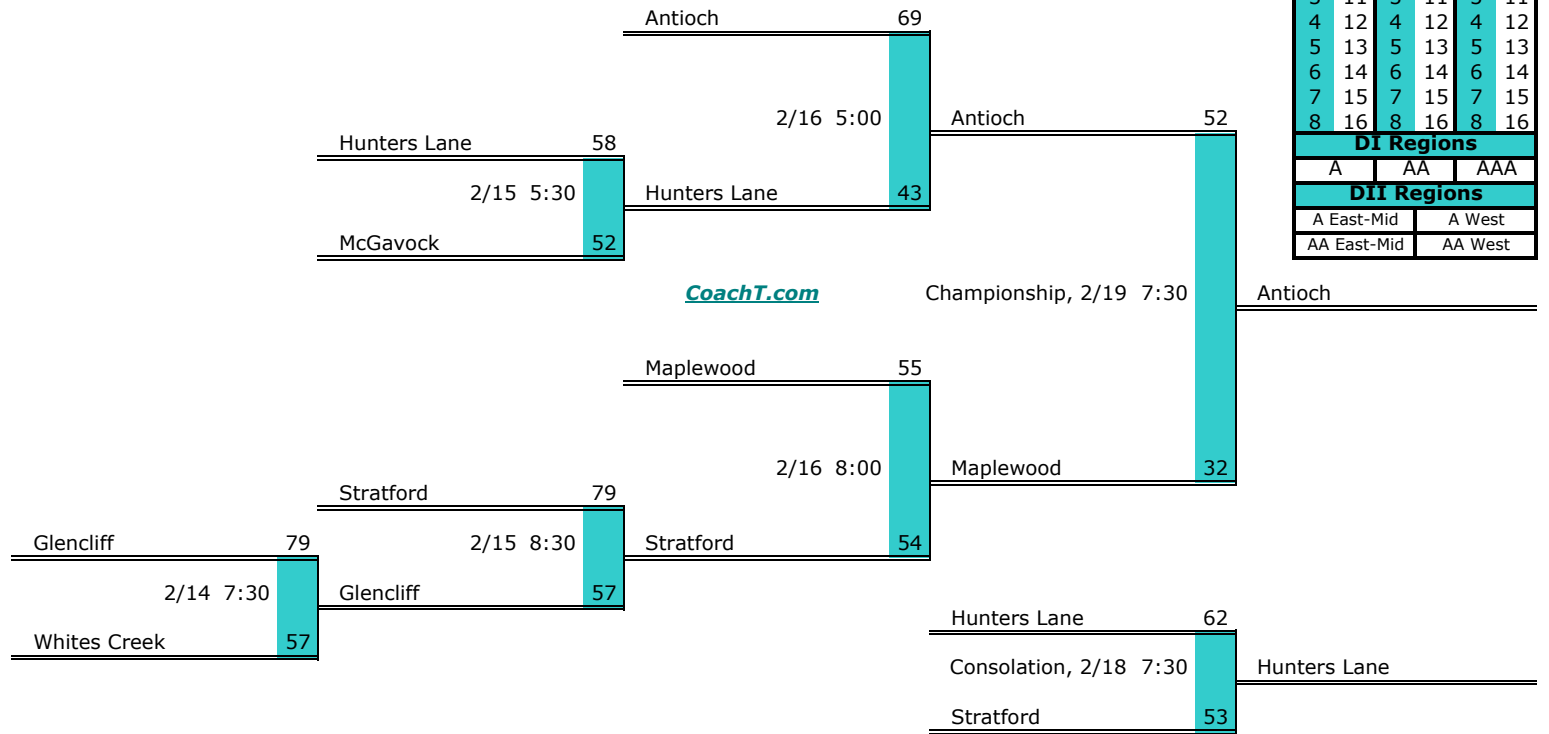

District 12 AAA

Pre-Tourney Rank:

1. Antioch
2. Maplewood
3. Stratford
4. Hunters Lane
5. McGavock
6. Glenclyff
7. Whites Creek

District 12 AAA Finish:

1. Antioch
2. Maplewood
3. Hunters Lane
4. Stratford