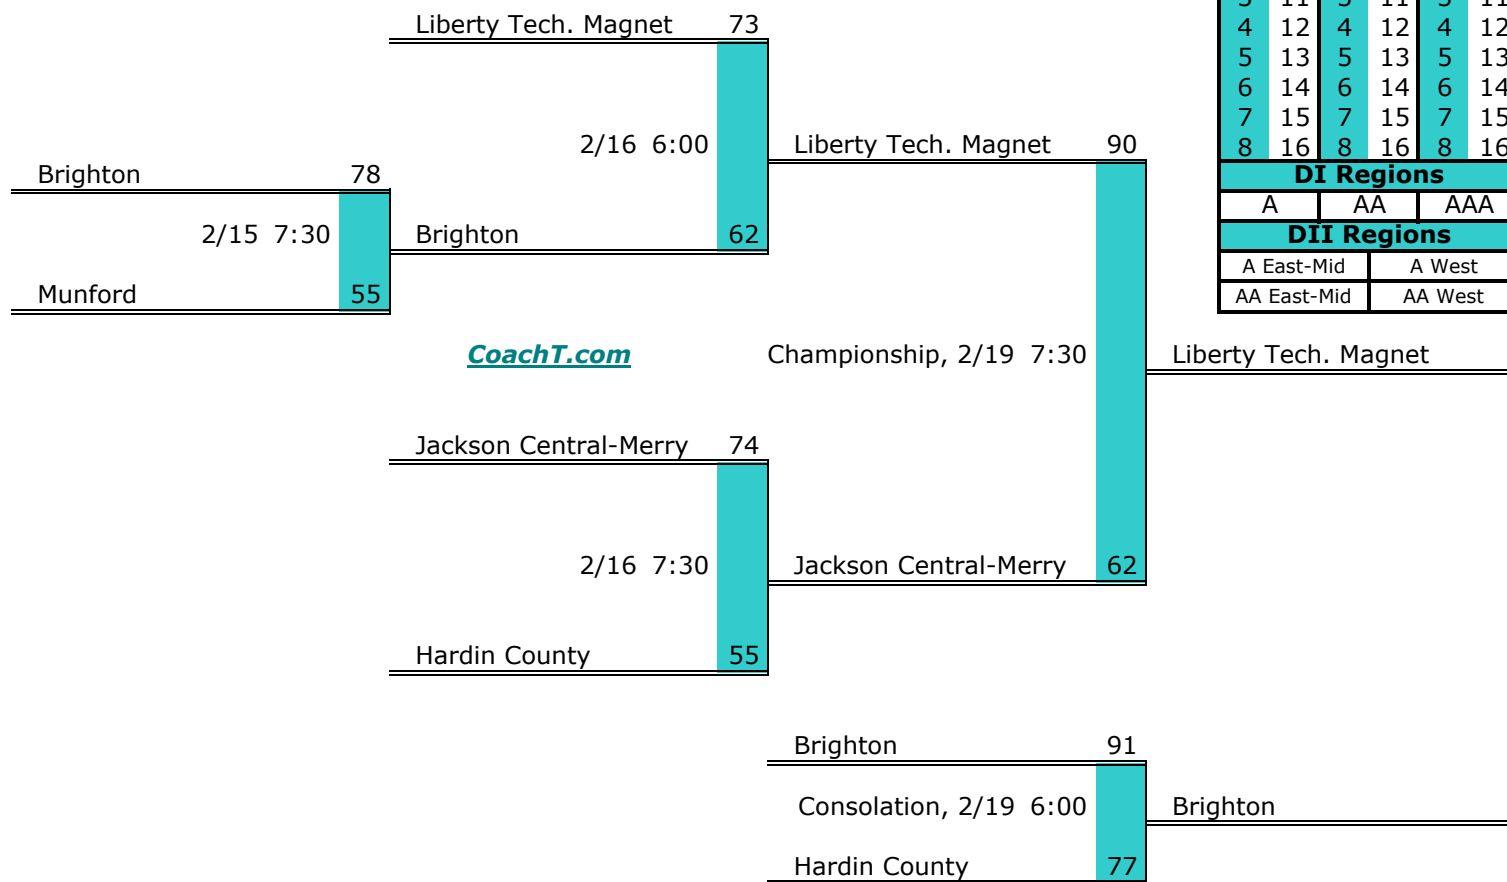

**District 12 AAA**

**Pre-Tourney Rank:**

1. Antioch
2. Maplewood
3. Stratford
4. Hunters Lane
5. McGavock
6. Glenclyff
7. Whites Creek

**District 12 AAA Finish:**

1. Antioch
2. Maplewood
3. Hunters Lane
4. Stratford

**District 13 AAA**

**Pre-Tourney Rank:**

1. Liberty Tech. Magnet
2. Jackson Central-Merry
3. Hardin County
4. Brighton
5. Munford

**District 13 AAA Finish:**

1. Liberty Tech. Magnet
2. Jackson Central-Merry
3. Brighton
4. Hardin County

**District 14 AAA**

**Pre-Tourney Rank:**

1. Raleigh-Egypt
2. Bolton
3. Craigmont
4. Millington
5. Cordova
6. Arlington
7. Bartlett

**District 14 AAA Finish:**

1. Craigmont
2. Raleigh-Egypt
3. Bolton
4. Millington