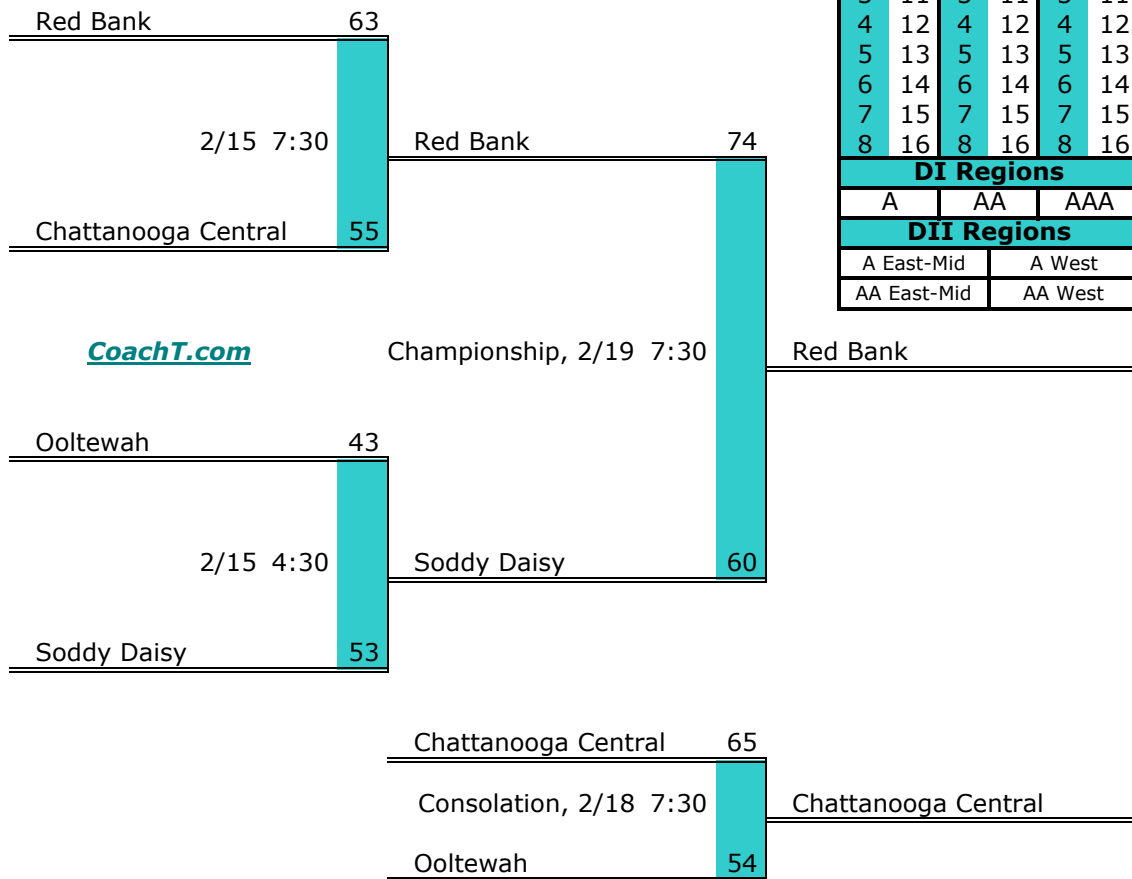

District 6 AAA

Pre-Tourney Rank:

1. Red Bank
2. Ooltewah
3. Soddy Daisy
4. Chattanooga Central

Districts					
A		AA		AAA	
1	9	1	9	1	9
2	10	2	10	2	10
3	11	3	11	3	11
4	12	4	12	4	12
5	13	5	13	5	13
6	14	6	14	6	14
7	15	7	15	7	15
8	16	8	16	8	16
DI Regions					
A		AA		AAA	
DII Regions					
A East-Mid			A West		
AA East-Mid			AA West		