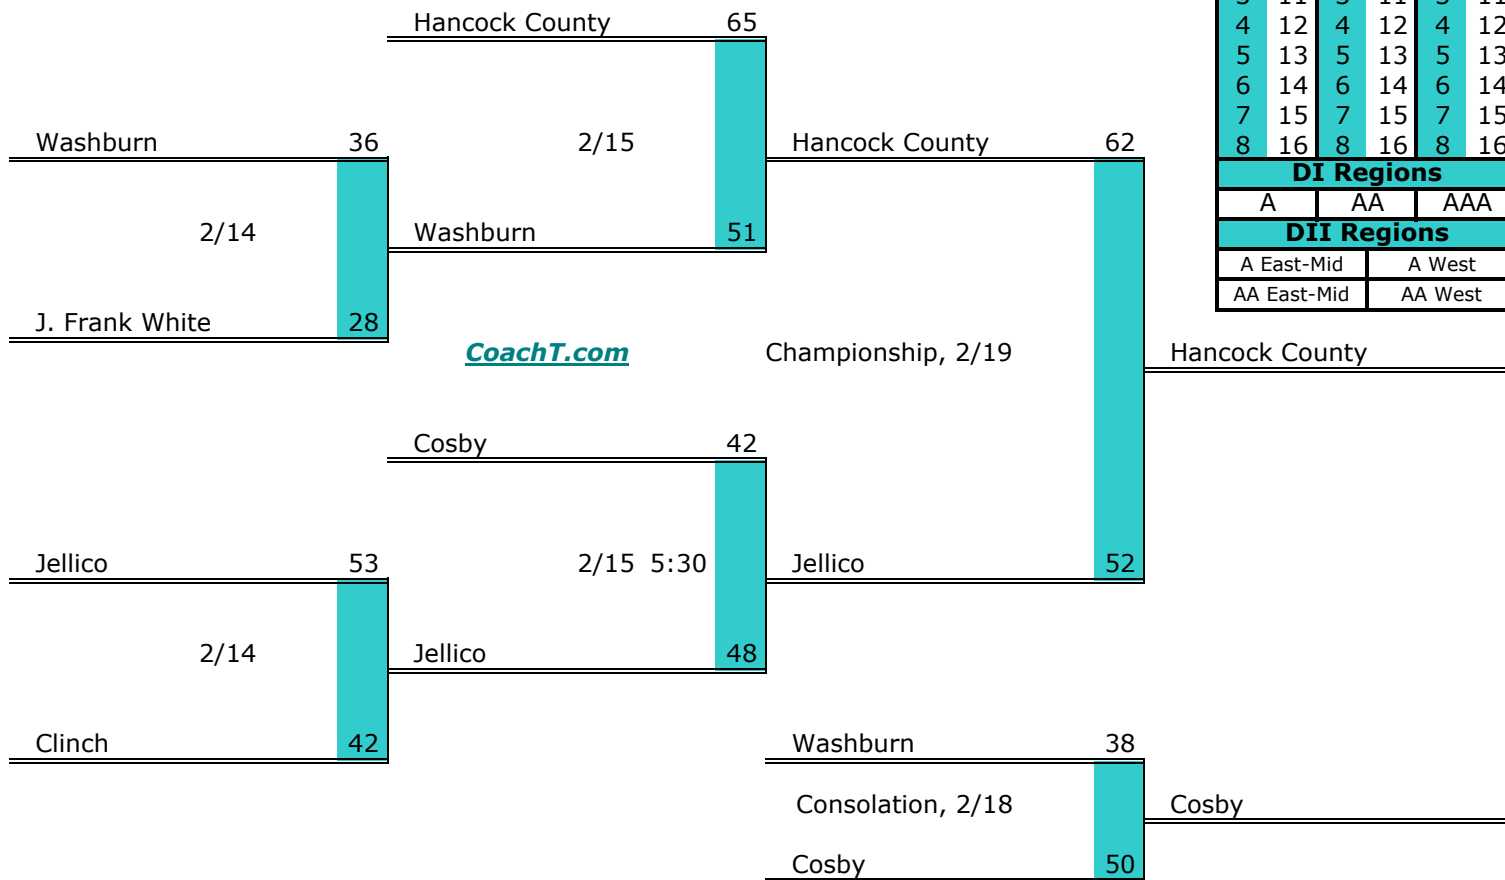

D2 West Region	Region Quarterfinals	Region Semifinals	Region Finals
----------------	----------------------	-------------------	---------------

D2 West Region	Region Quarterfinals	Region Semifinals	Region Finals
----------------	----------------------	-------------------	---------------

**District 1 A**

**Pre-Tourney Rank:**

1. University School
2. Hampton
3. Cloudland
4. Unaka
5. North Greene

**District 1 A Finish:**

1. Cloudland
2. University School
3. Hampton
4. Unaka

Districts					
A		AA		AAA	
1	9	1	9	1	9
2	10	2	10	2	10
3	11	3	11	3	11
4	12	4	12	4	12
5	13	5	13	5	13
6	14	6	14	6	14
7	15	7	15	7	15
8	16	8	16	8	16
DI Regions					
A		AA		AAA	
DII Regions					
A East-Mid			A West		
AA East-Mid			AA West		

**District 2 A**

**Pre-Tourney Rank:**

1. Hancock County
2. Cosby
3. Jellico
4. Washburn
5. J. Frank White
6. Clinch

**District 2 A Finish:**

1. Hancock County
2. Jellico
3. Cosby
4. Washburn

Districts					
A		AA		AAA	
1	9	1	9	1	9
2	10	2	10	2	10
3	11	3	11	3	11
4	12	4	12	4	12
5	13	5	13	5	13
6	14	6	14	6	14
7	15	7	15	7	15
8	16	8	16	8	16
DI Regions					
A		AA		AAA	
DII Regions					
A East-Mid			A West		
AA East-Mid			AA West		