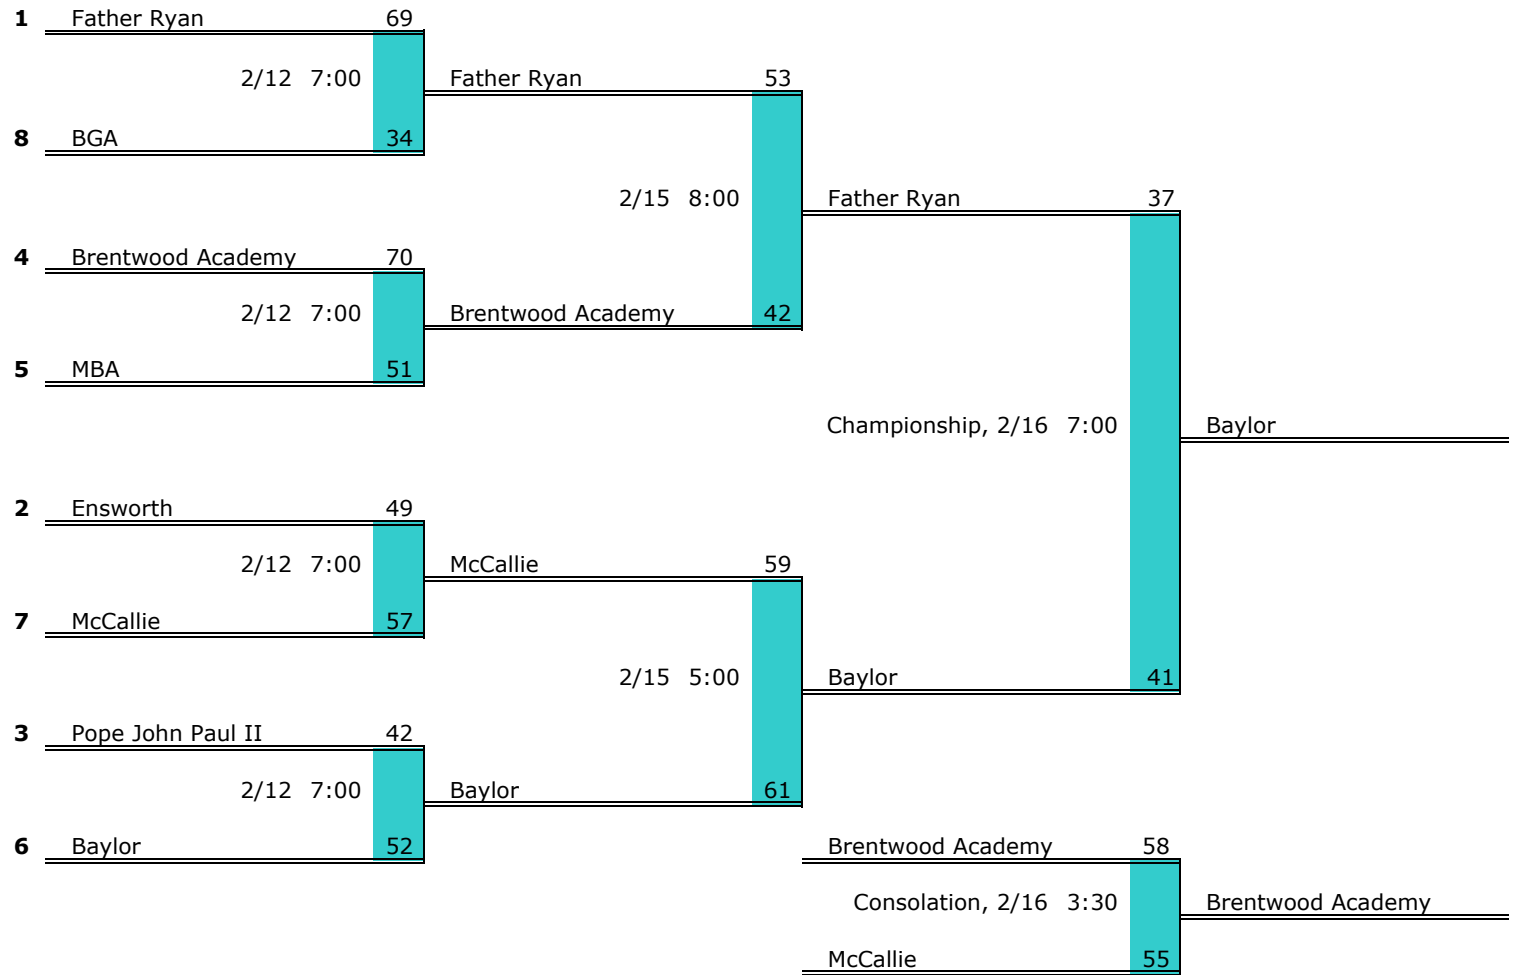

D2 East/Middle Region	Region Quarterfinals	Region Semifinals	Region Finals