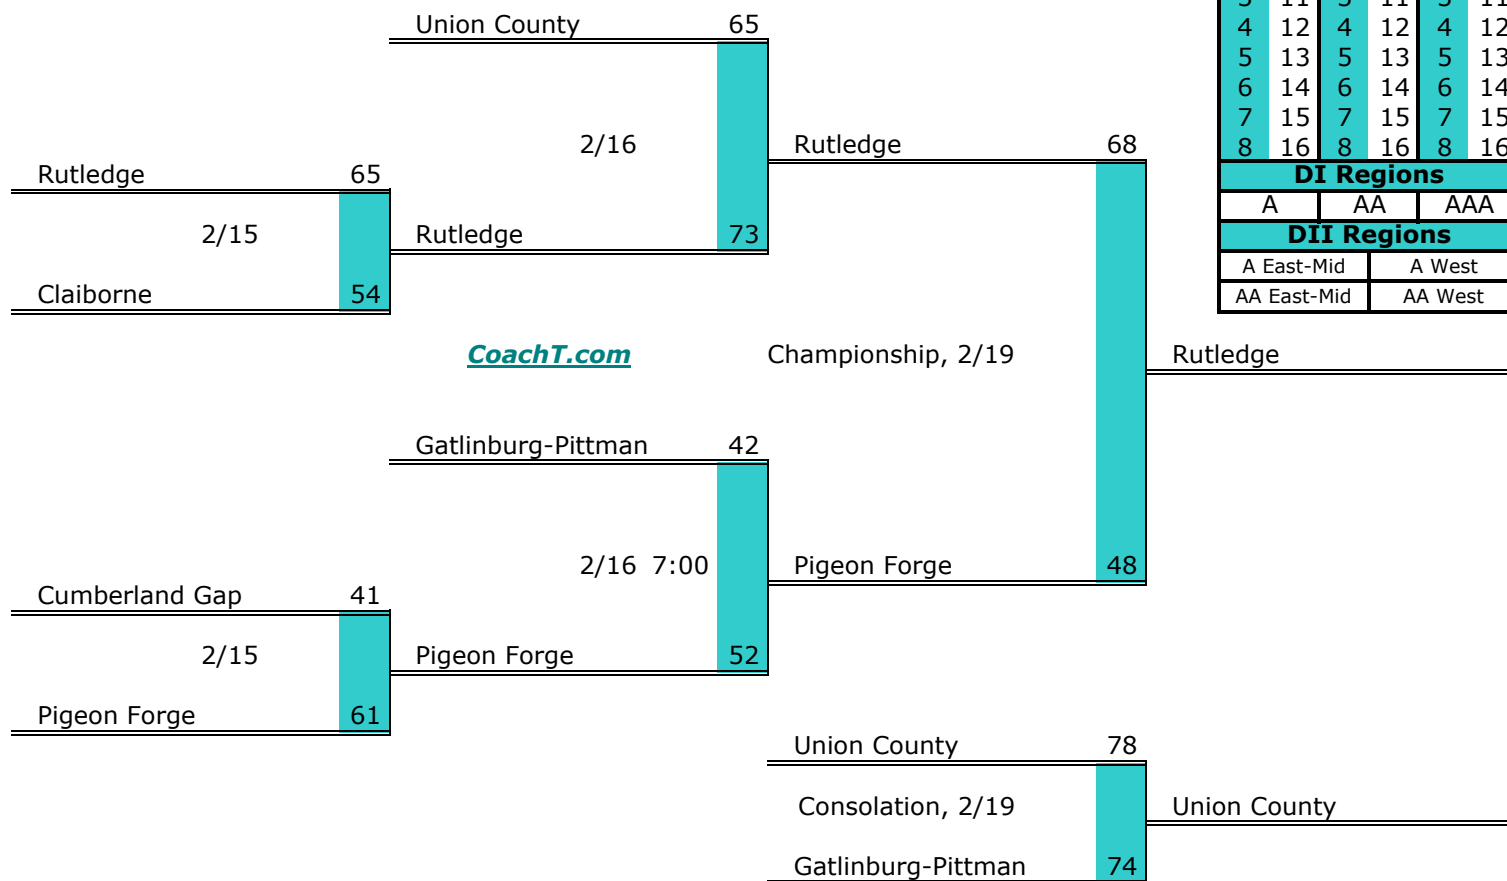

**District 1 AA Finish:**

1. Unicoi County
2. Johnson County
3. Elizabethton
4. Sullivan North

Districts					
A		AA		AAA	
1	9	1	9	1	9
2	10	2	10	2	10
3	11	3	11	3	11
4	12	4	12	4	12
5	13	5	13	5	13
6	14	6	14	6	14
7	15	7	15	7	15
8	16	8	16	8	16
DI Regions					
A		AA		AAA	
DII Regions					
A East-Mid			A West		
AA East-Mid			AA West		

**District 2 AA**

**Pre-Tourney Rank:**

1. Union County
2. Gatlinburg-Pittman
3. Cumberland Gap
4. Rutledge
5. Claiborne
6. Pigeon Forge

**District 2 AA Finish:**

1. Rutledge
2. Pigeon Forge
3. Union County
4. Gatlinburg-Pittman