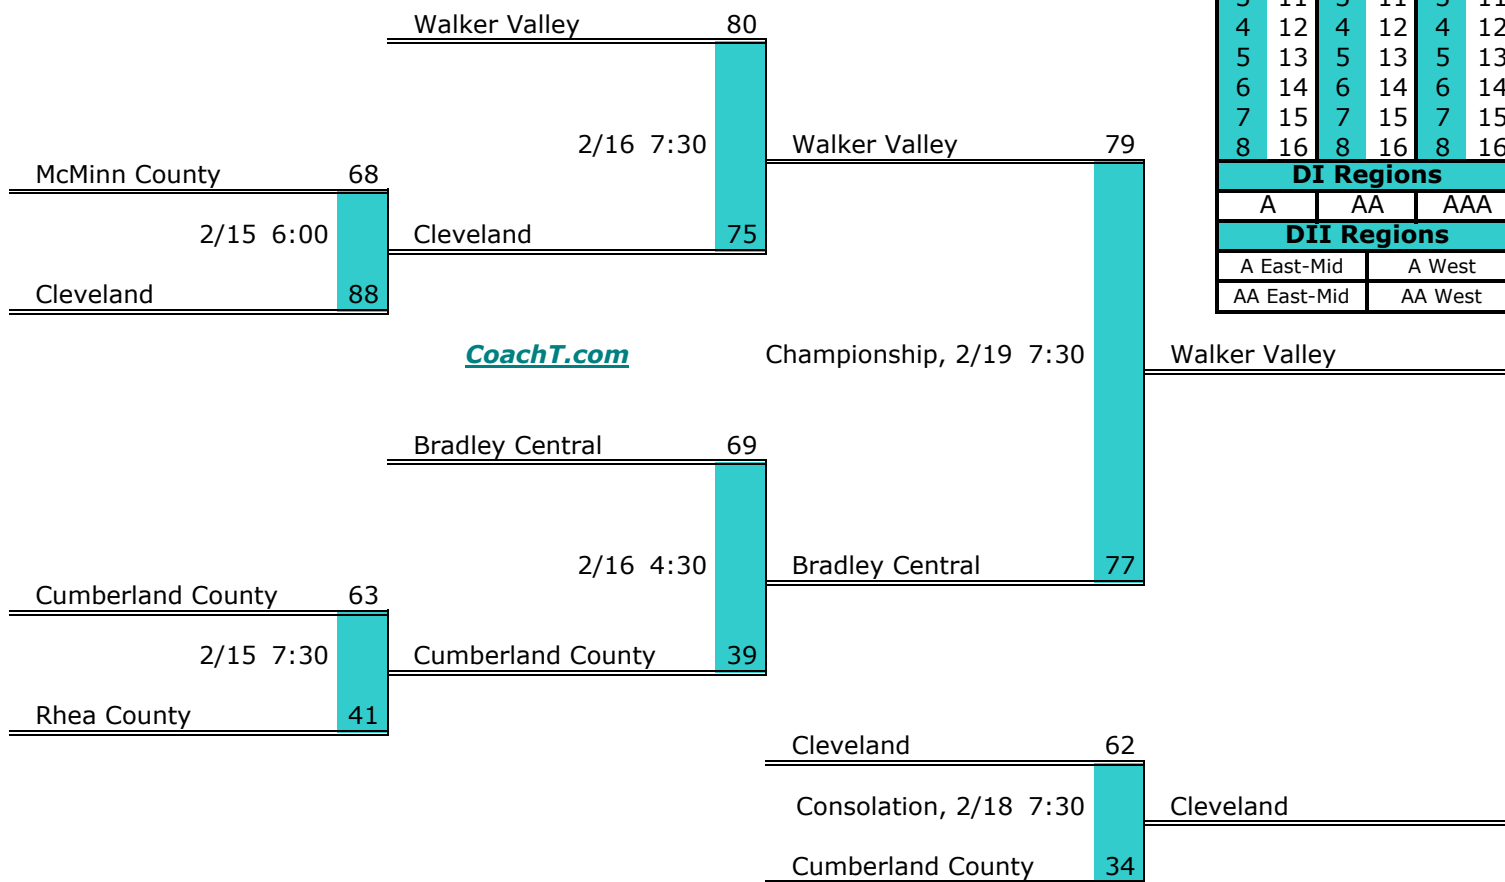

District 5 AAA

Pre-Tourney Rank:

1. Walker Valley
2. Bradley Central
3. Cumberland County
4. McMinn County
5. Cleveland
6. Rhea County

District 5 AAA Finish:

1. Walker Valley
2. Bradley Central
3. Cleveland
4. Cumberland County