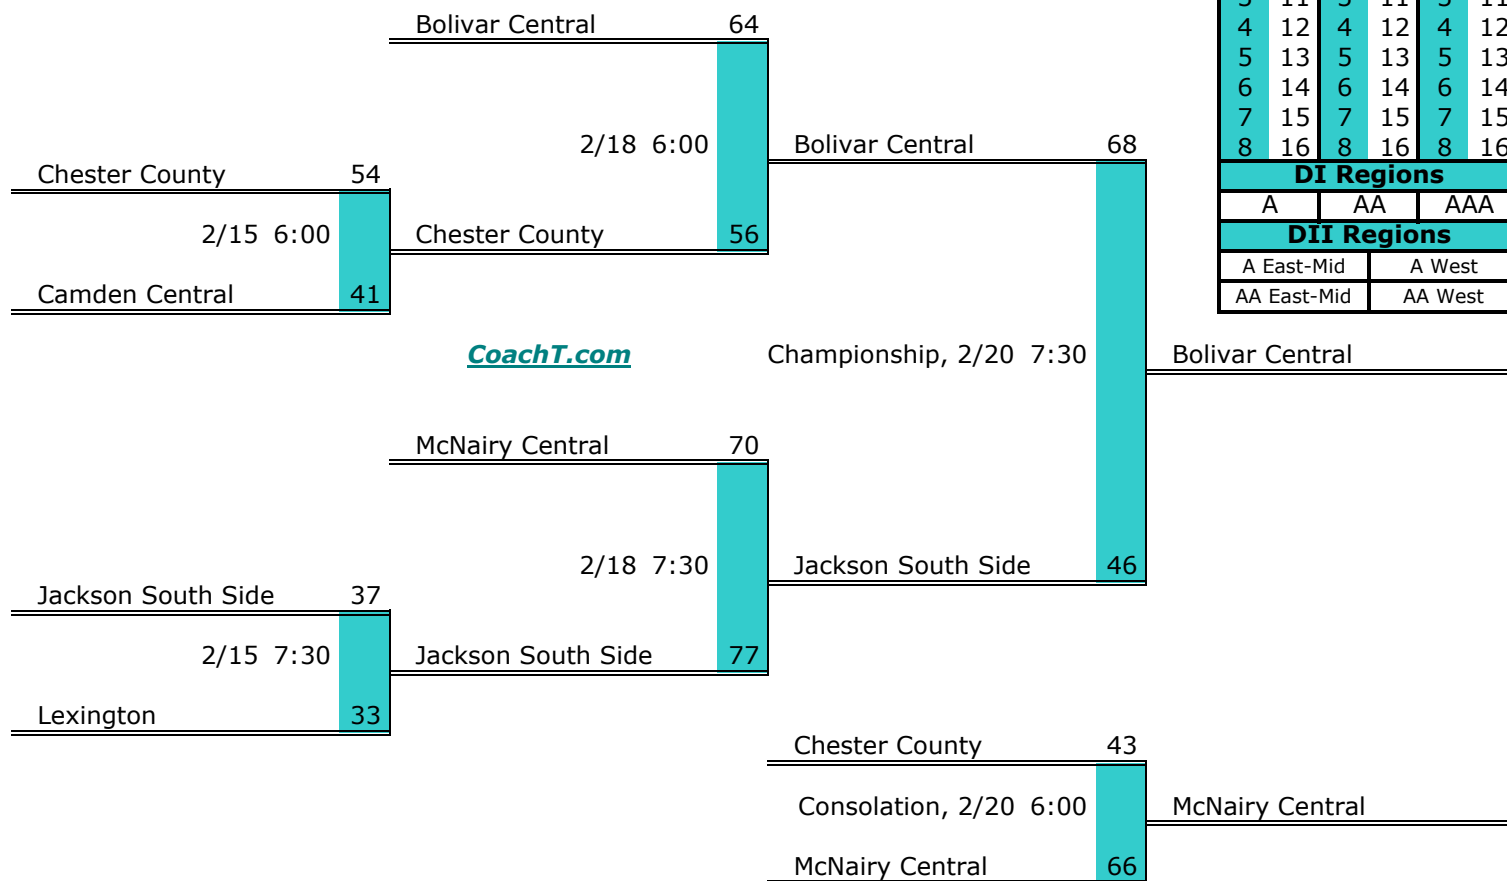

District 12 AA

Pre-Tourney Rank:

1. Bolivar Central
2. McNairy Central
3. Jackson South Side
4. Chester County
5. Camden Central
6. Lexington