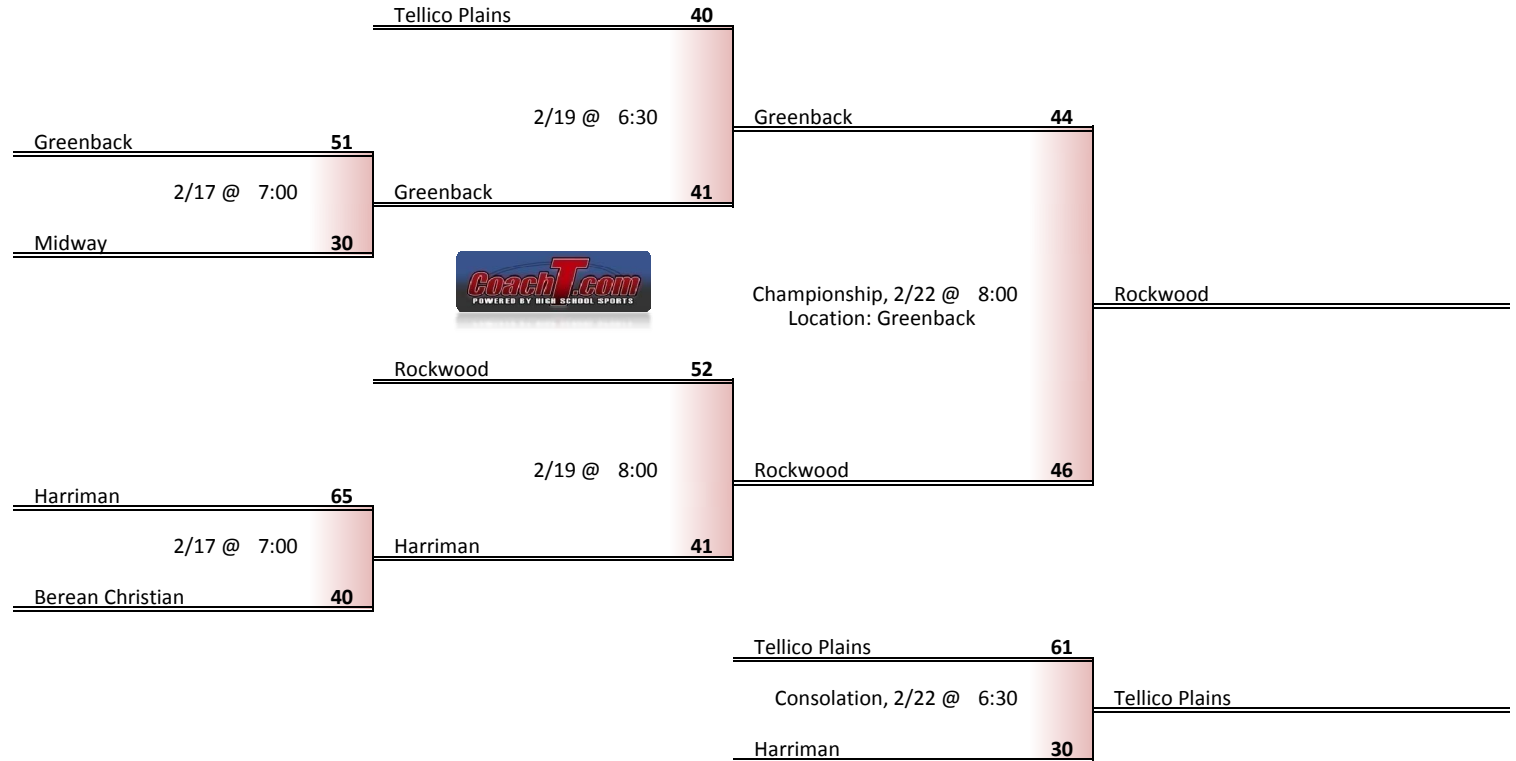

DI Districts					
A		AA		AAA	
1	9	1	9	1	9
2	10	2	10	2	10
3	11	3	11	3	11
4	12	4	12	4	12
5	13	5	13	5	13
6	14	6	14	6	14
7	15	7	15	7	15
8	16	8	16	8	16
DI Regions					
A		AA		AAA	
DII Regions			DII Regions		
A East-Mid			A West		
AA East-Mid			AA West