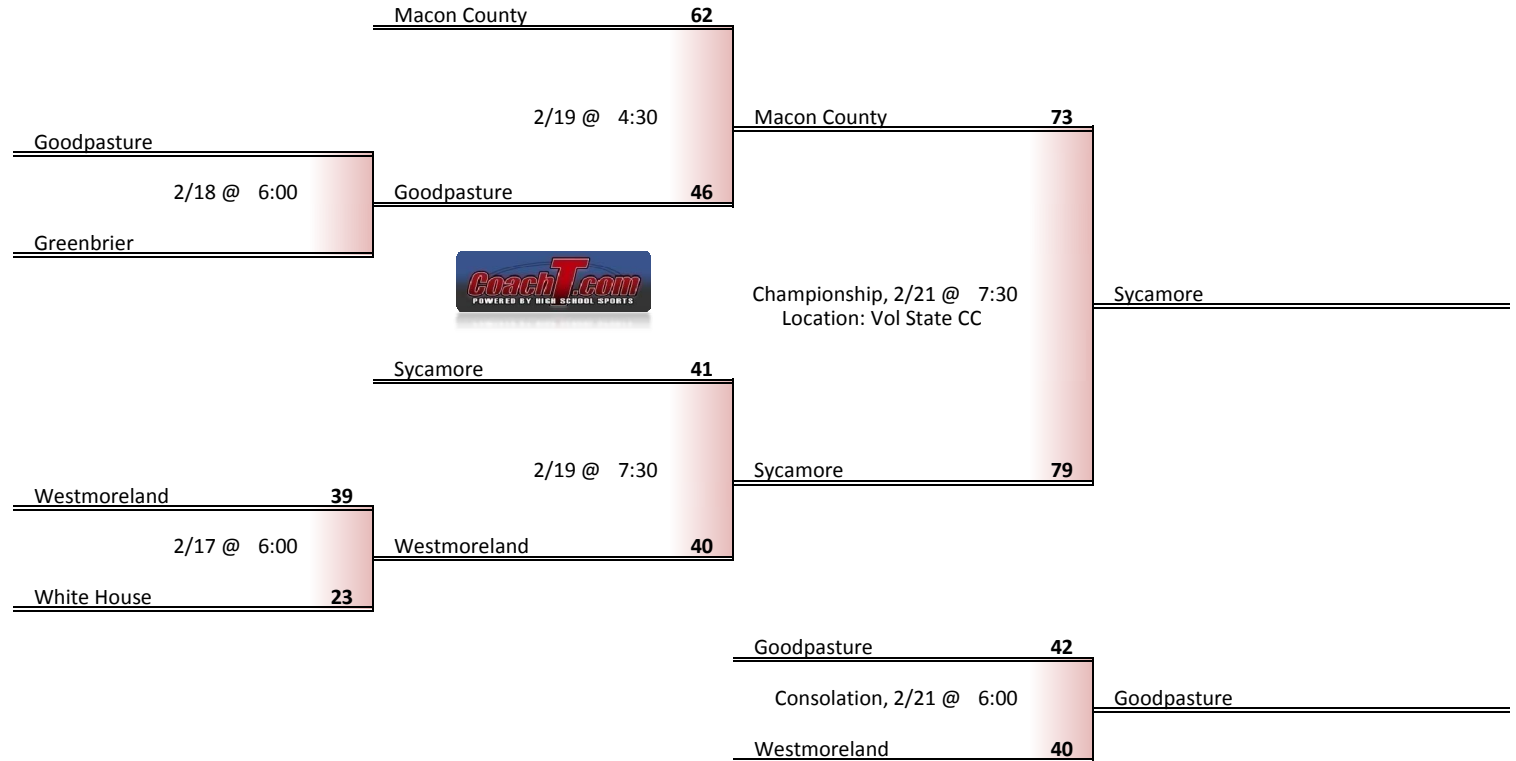

DI Districts					
A		AA		AAA	
1	9	1	9	1	9
2	10	2	10	2	10
3	11	3	11	3	11
4	12	4	12	4	12
5	13	5	13	5	13
6	14	6	14	6	14
7	15	7	15	7	15
8	16	8	16	8	16
DI Regions					
A		AA		AAA	
DII Regions					
A East-Mid			A West		
AA East-Mid			AA West