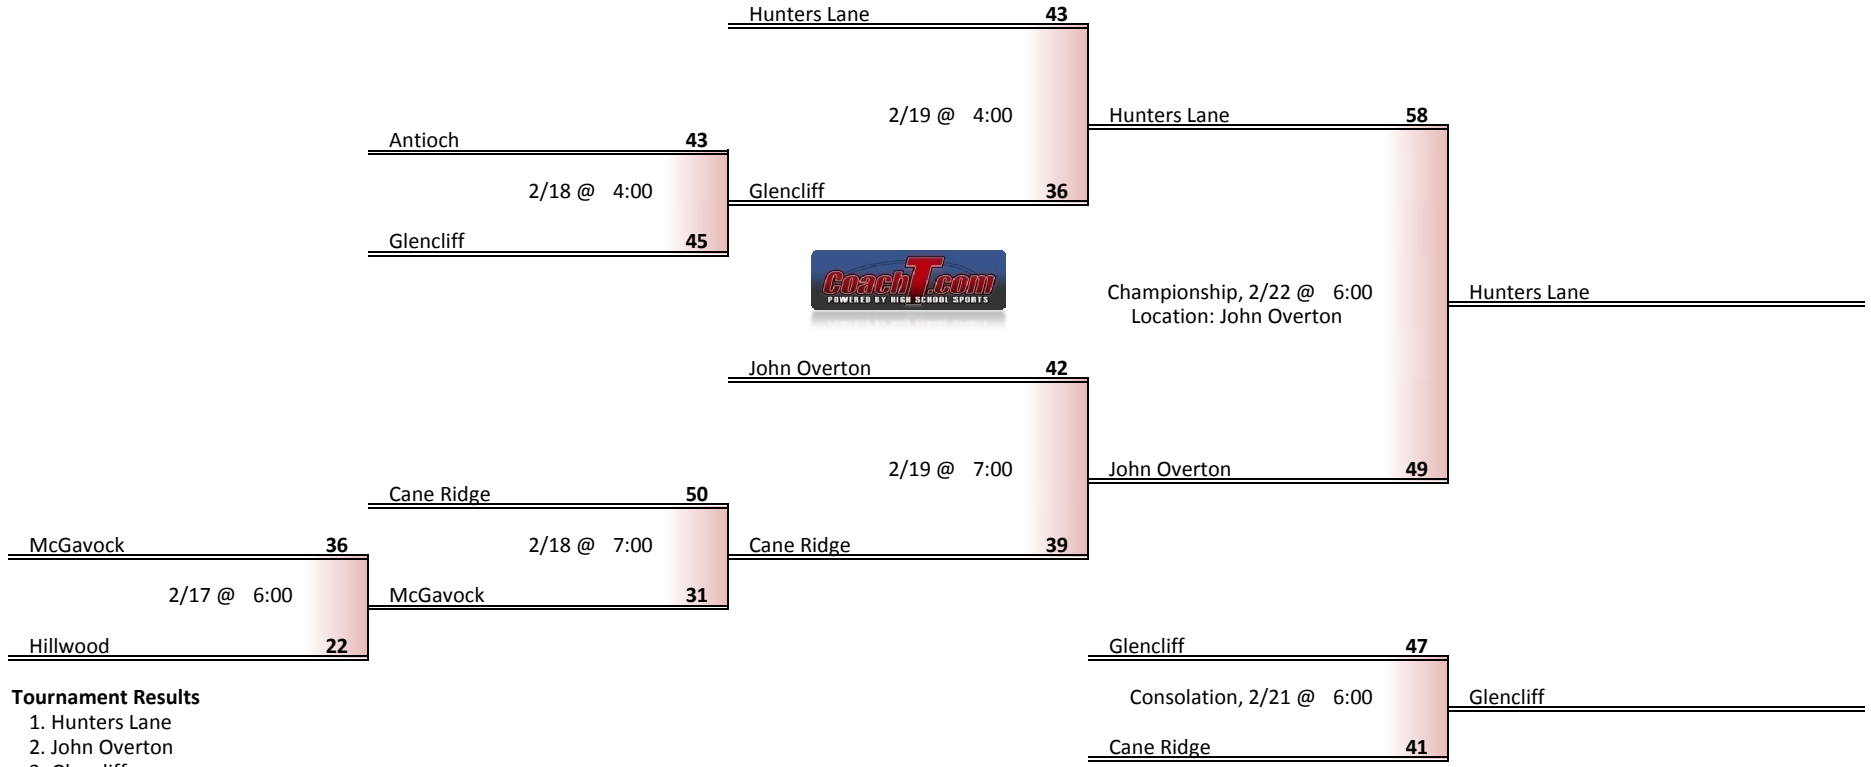

DI Districts					
A		AA		AAA	
1	9	1	9	1	9
2	10	2	10	2	10
3	11	3	11	3	11
4	12	4	12	4	12
5	13	5	13	5	13
6	14	6	14	6	14
7	15	7	15	7	15
8	16	8	16	8	16
DI Regions					
A		AA		AAA	
DI Regions			DI Regions		
A East-Mid			A West		
AA East-Mid			AA West