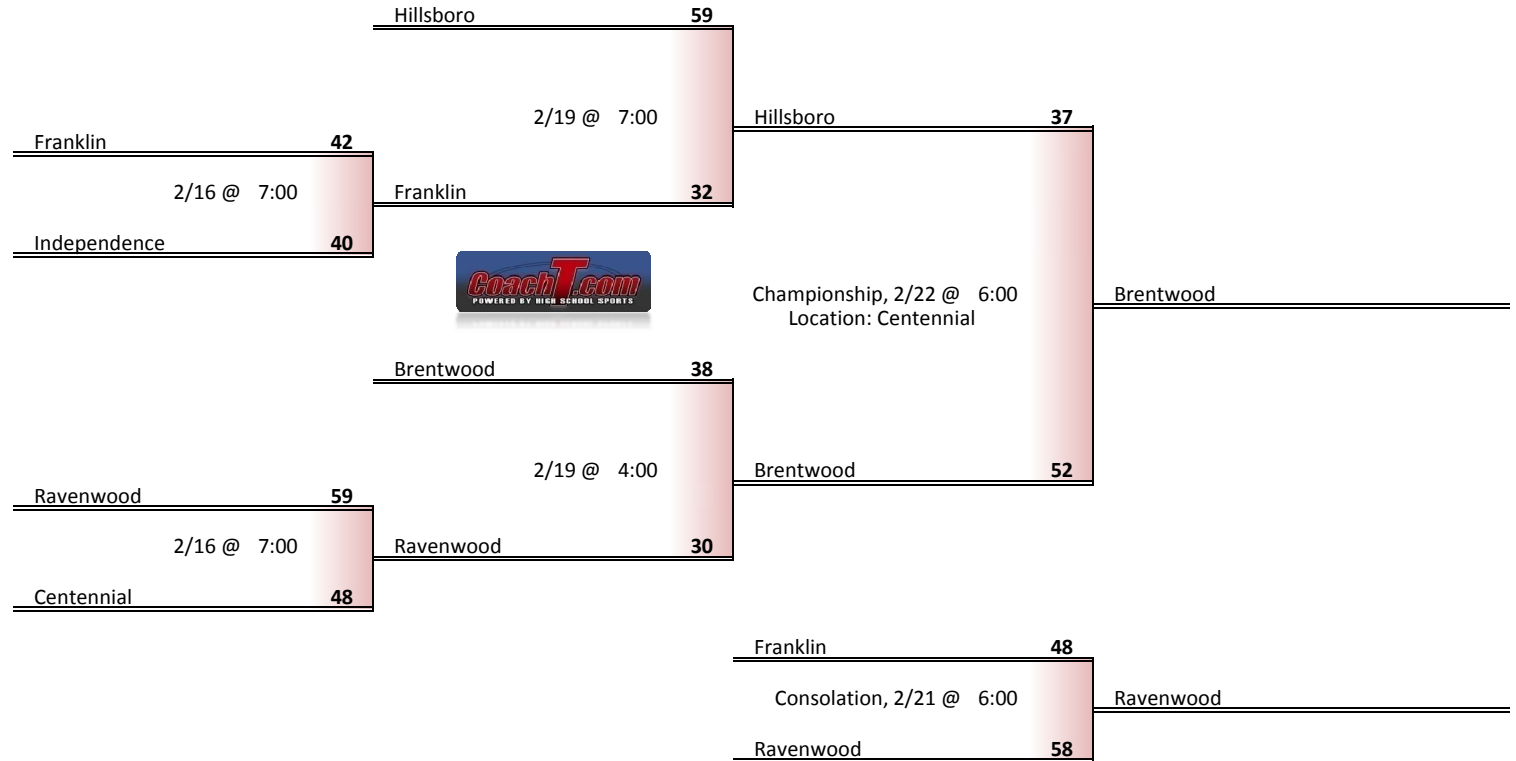

DI Districts					
A		AA		AAA	
1	9	1	9	1	9
2	10	2	10	2	10
3	11	3	11	3	11
4	12	4	12	4	12
5	13	5	13	5	13
6	14	6	14	6	14
7	15	7	15	7	15
8	16	8	16	8	16
DI Regions					
A		AA		AAA	
DII Regions			DII Regions		
A East-Mid			A West		
AA East-Mid			AA West