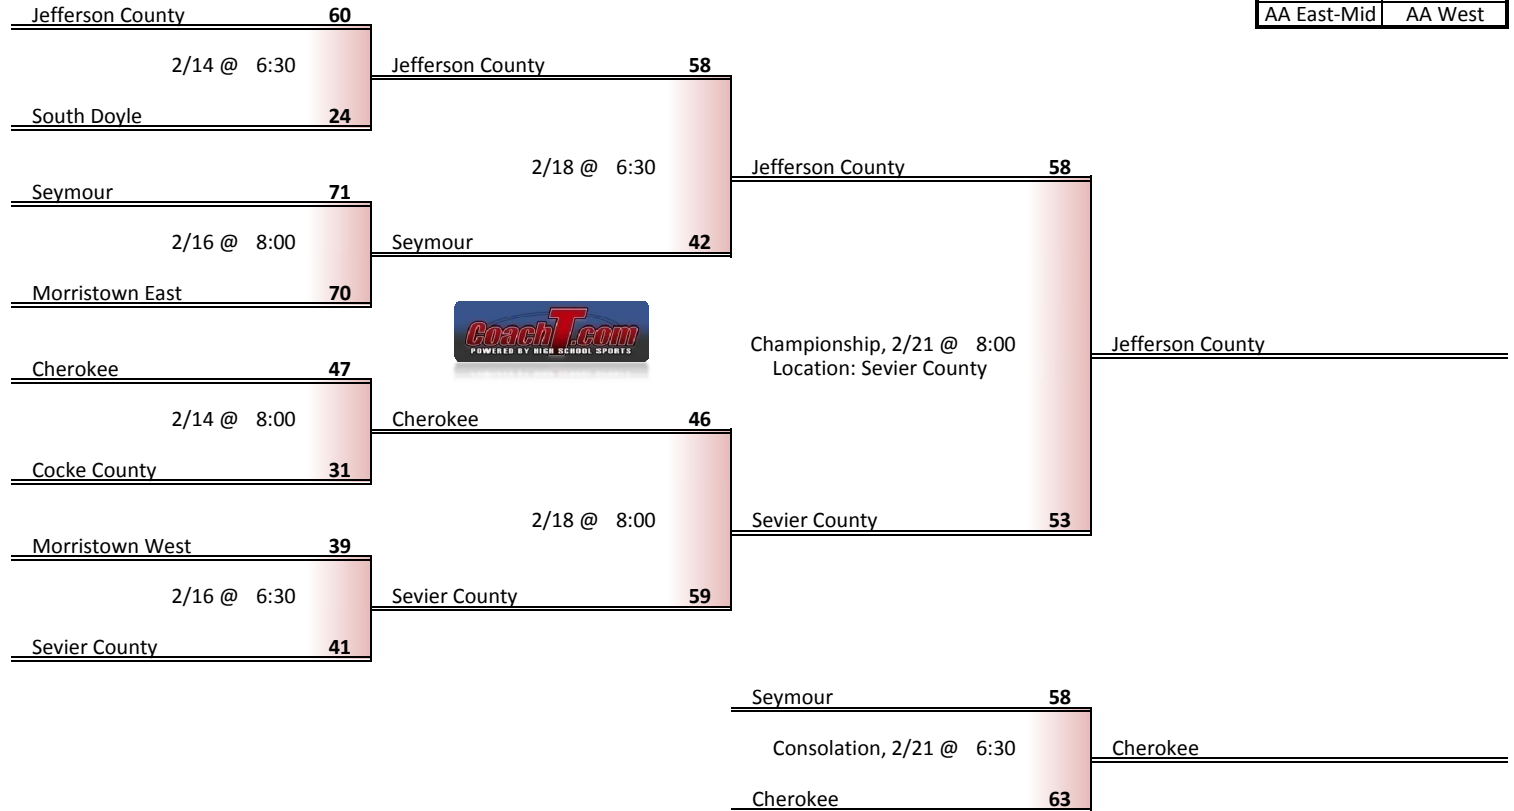

DI Districts					
A		AA		AAA	
1	9	1	9	1	9
2	10	2	10	2	10
3	11	3	11	3	11
4	12	4	12	4	12
5	13	5	13	5	13
6	14	6	14	6	14
7	15	7	15	7	15
8	16	8	16	8	16
DI Regions					
A		AA		AAA	
DI Regions			DI Regions		
A East-Mid			A West		
AA East-Mid			AA West