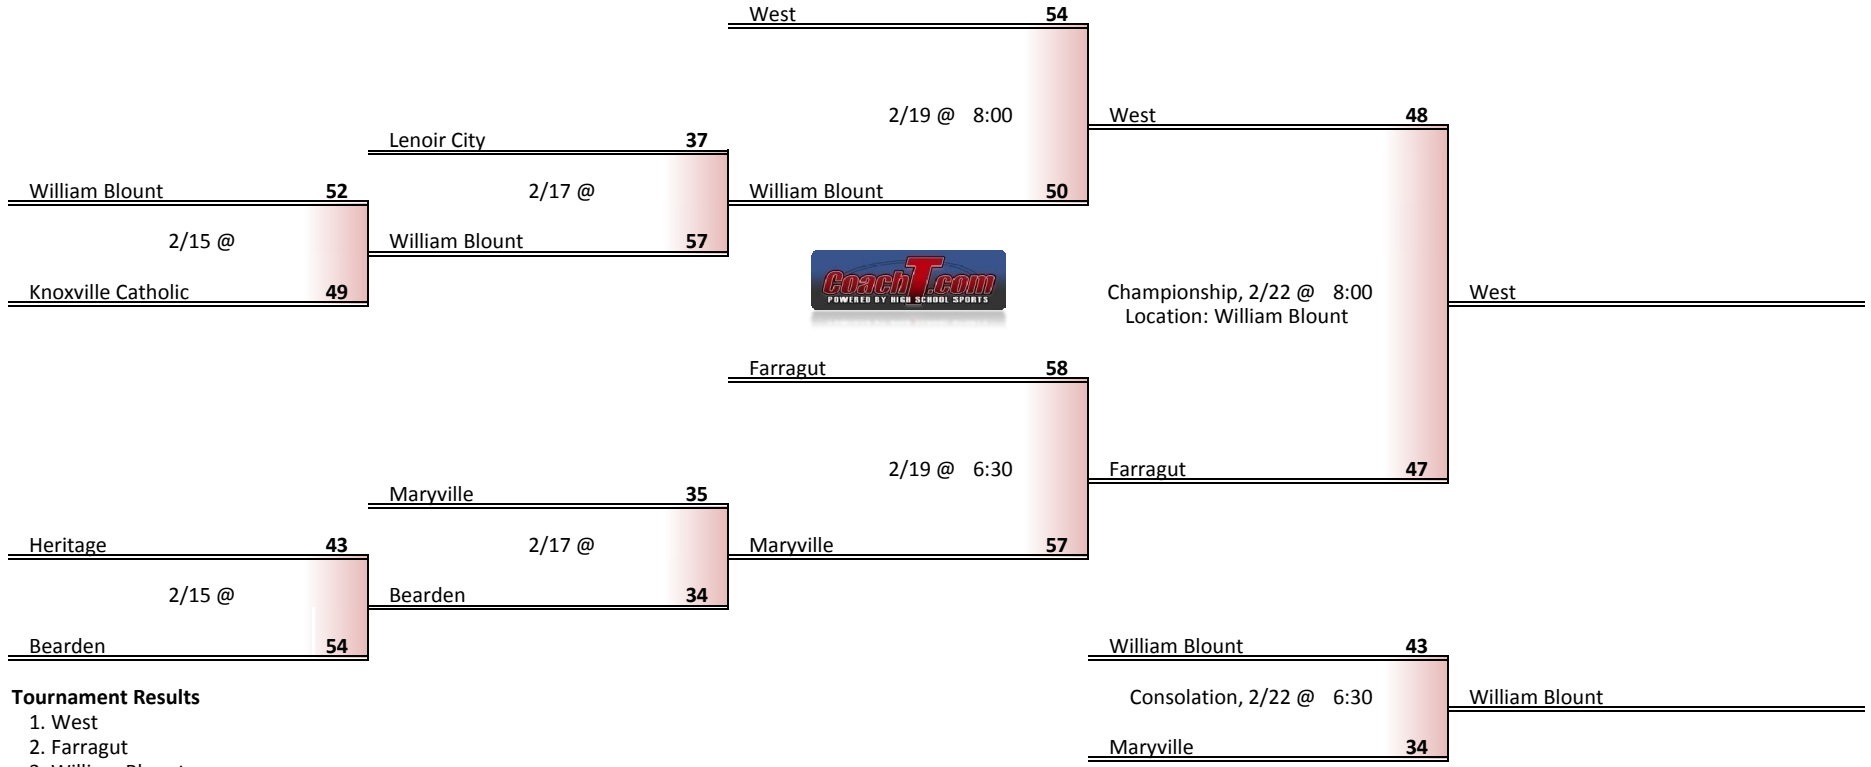

DI Districts					
A		AA		AAA	
1	9	1	9	1	9
2	10	2	10	2	10
3	11	3	11	3	11
4	12	4	12	4	12
5	13	5	13	5	13
6	14	6	14	6	14
7	15	7	15	7	15
8	16	8	16	8	16
DI Regions					
A		AA		AAA	
DI Regions			DI Regions		
A East-Mid			A West		
AA East-Mid			AA West