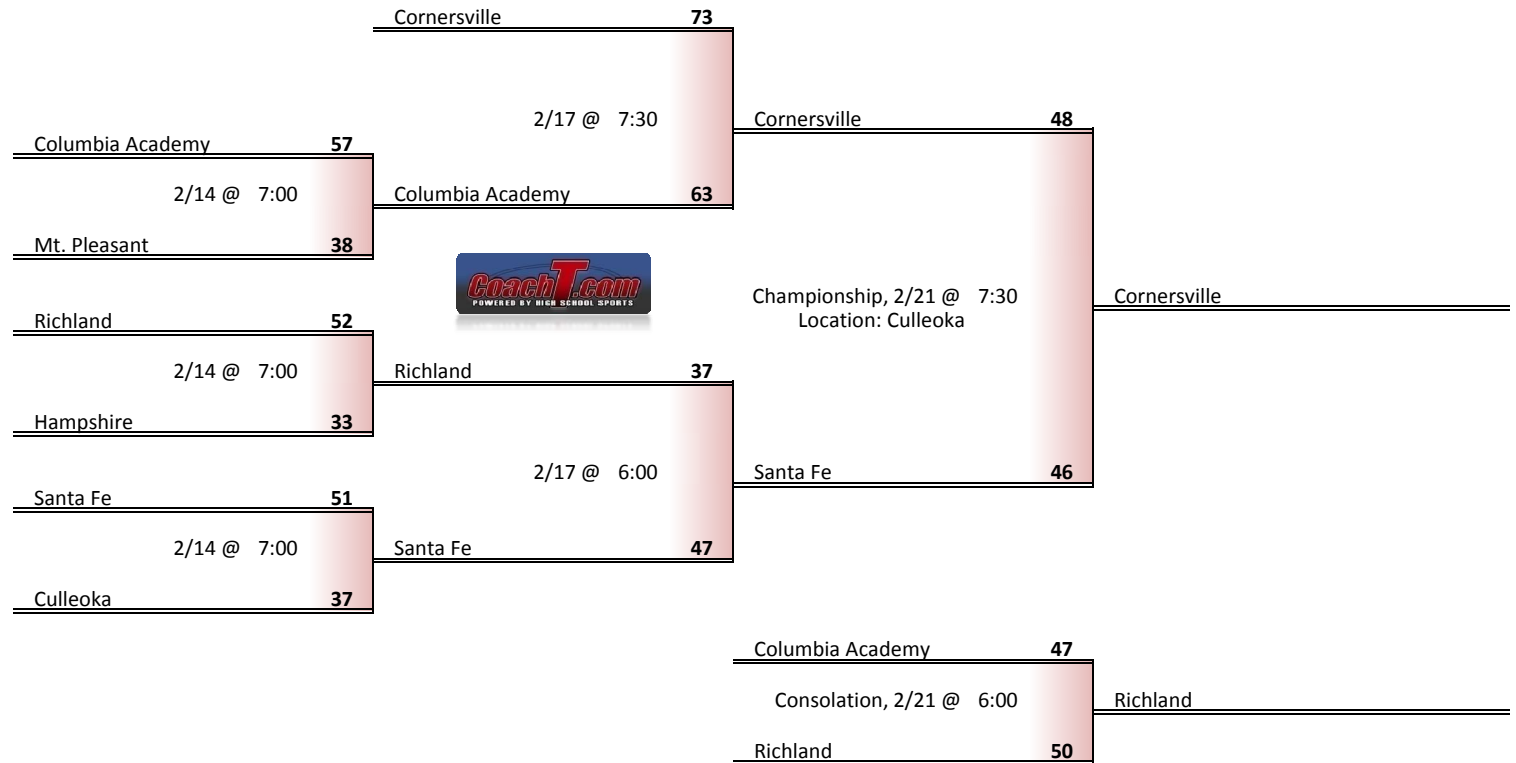

DI Districts					
A		AA		AAA	
1	9	1	9	1	9
2	10	2	10	2	10
3	11	3	11	3	11
4	12	4	12	4	12
5	13	5	13	5	13
6	14	6	14	6	14
7	15	7	15	7	15
8	16	8	16	8	16
DI Regions					
A		AA		AAA	
DII Regions					
A East-Mid			A West		
AA East-Mid			AA West