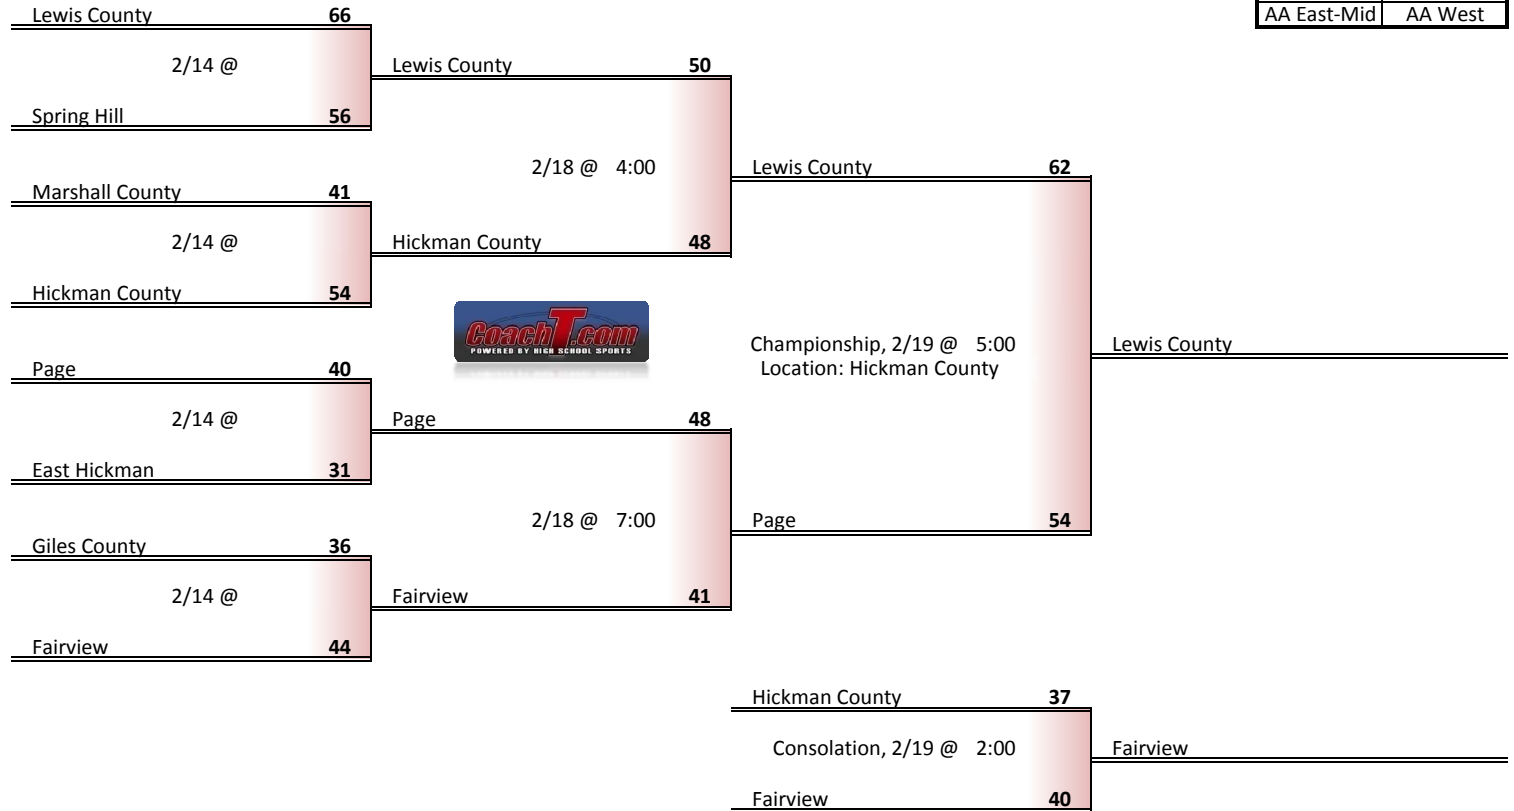

DI Districts					
A		AA		AAA	
1	9	1	9	1	9
2	10	2	10	2	10
3	11	3	11	3	11
4	12	4	12	4	12
5	13	5	13	5	13
6	14	6	14	6	14
7	15	7	15	7	15
8	16	8	16	8	16
DI Regions					
A		AA		AAA	
DII Regions					
A East-Mid			A West		
AA East-Mid			AA West