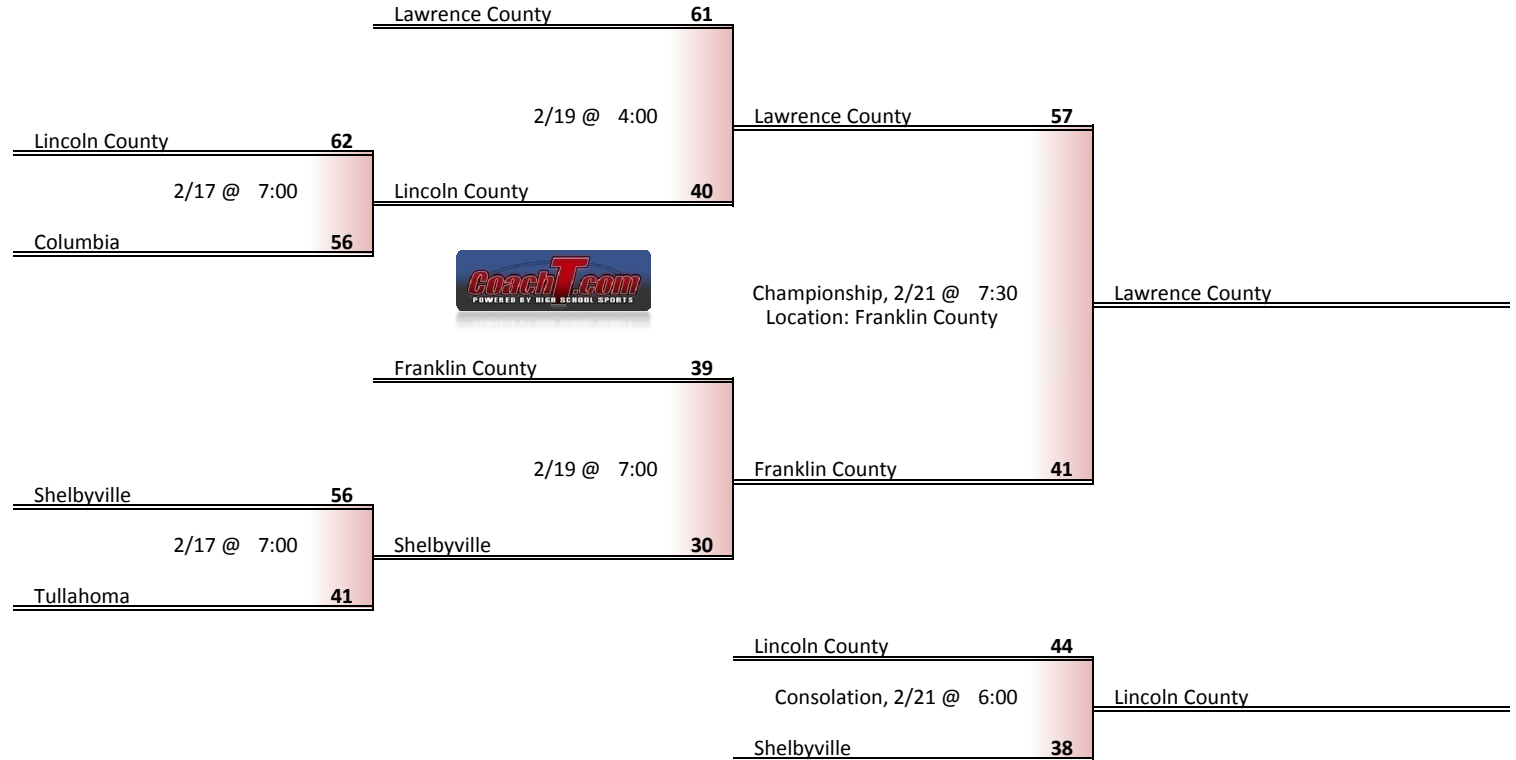

DI Districts					
A		AA		AAA	
1	9	1	9	1	9
2	10	2	10	2	10
3	11	3	11	3	11
4	12	4	12	4	12
5	13	5	13	5	13
6	14	6	14	6	14
7	15	7	15	7	15
8	16	8	16	8	16
DI Regions					
A		AA		AAA	
DII Regions			DII Regions		
A East-Mid			A West		
AA East-Mid			AA West