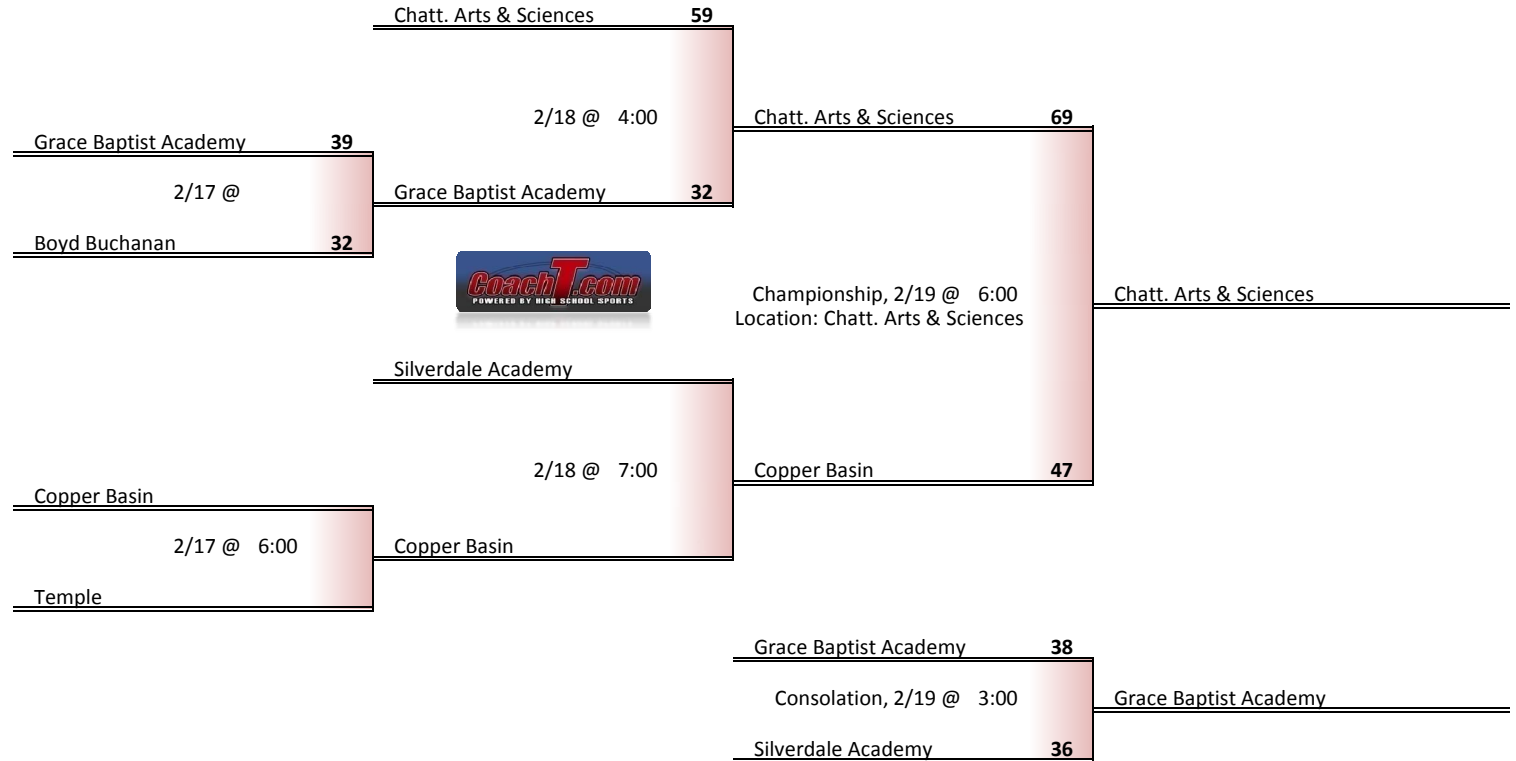

DI Districts					
A		AA		AAA	
1	9	1	9	1	9
2	10	2	10	2	10
3	11	3	11	3	11
4	12	4	12	4	12
5	13	5	13	5	13
6	14	6	14	6	14
7	15	7	15	7	15
8	16	8	16	8	16
DI Regions					
A		AA		AAA	
DII Regions					
A East-Mid			A West		
AA East-Mid			AA West