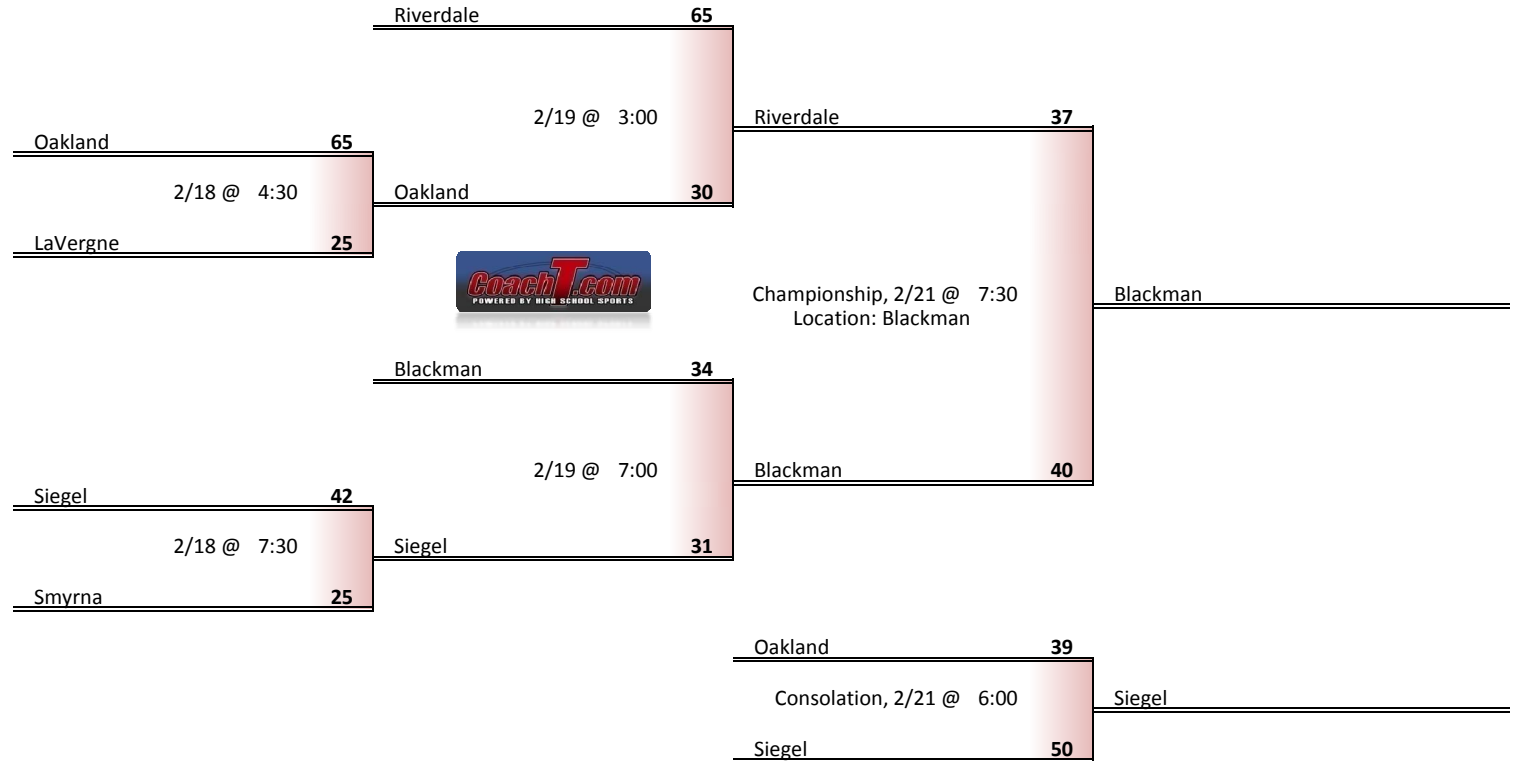

DI Districts					
A		AA		AAA	
1	9	1	9	1	9
2	10	2	10	2	10
3	11	3	11	3	11
4	12	4	12	4	12
5	13	5	13	5	13
6	14	6	14	6	14
7	15	7	15	7	15
8	16	8	16	8	16
DI Regions					
A		AA		AAA	
DII Regions					
A East-Mid			A West		
AA East-Mid			AA West