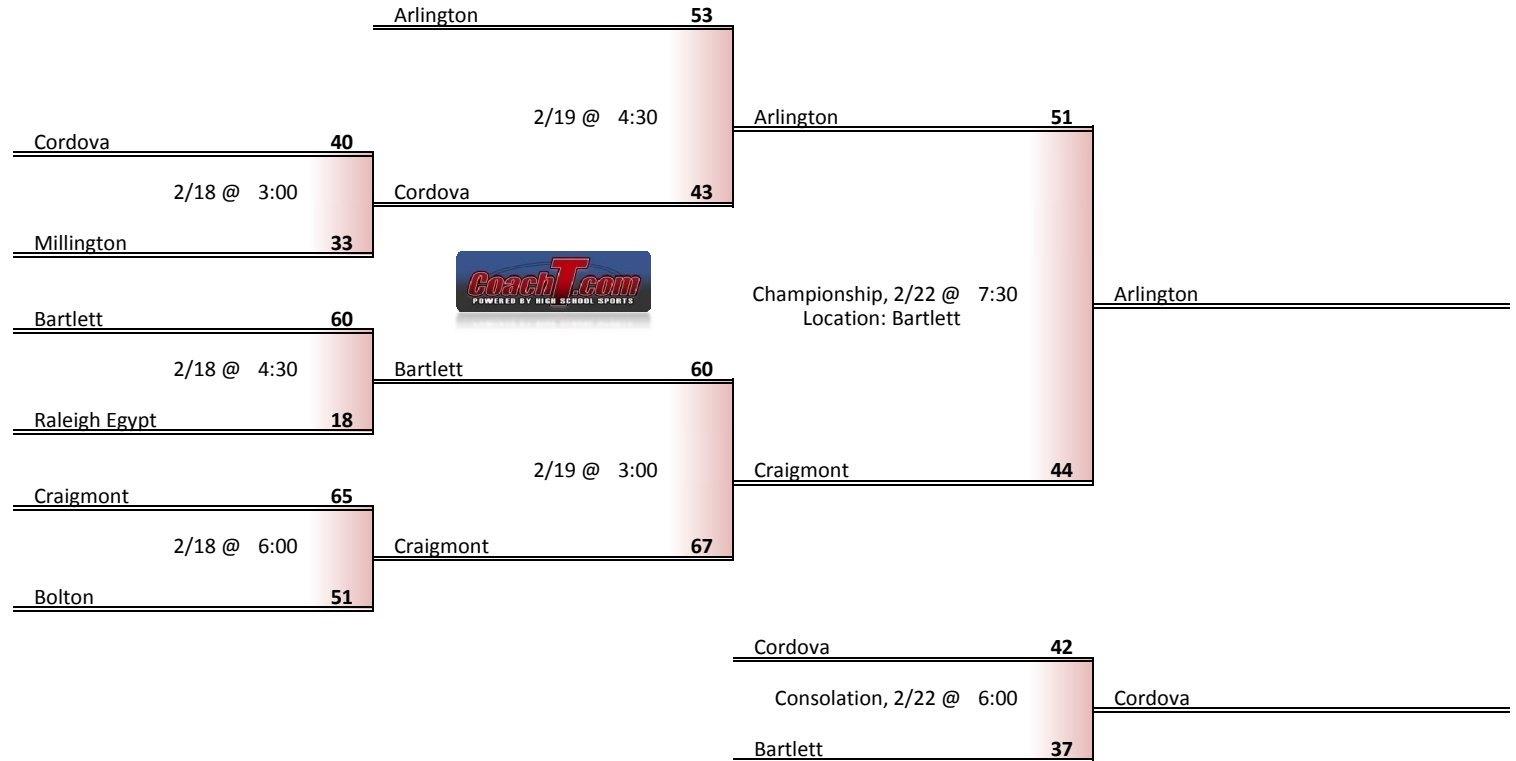

DI Districts					
A		AA		AAA	
1	9	1	9	1	9
2	10	2	10	2	10
3	11	3	11	3	11
4	12	4	12	4	12
5	13	5	13	5	13
6	14	6	14	6	14
7	15	7	15	7	15
8	16	8	16	8	16
DI Regions					
A		AA		AAA	
DII Regions			DII Regions		
A East-Mid			A West		
AA East-Mid			AA West