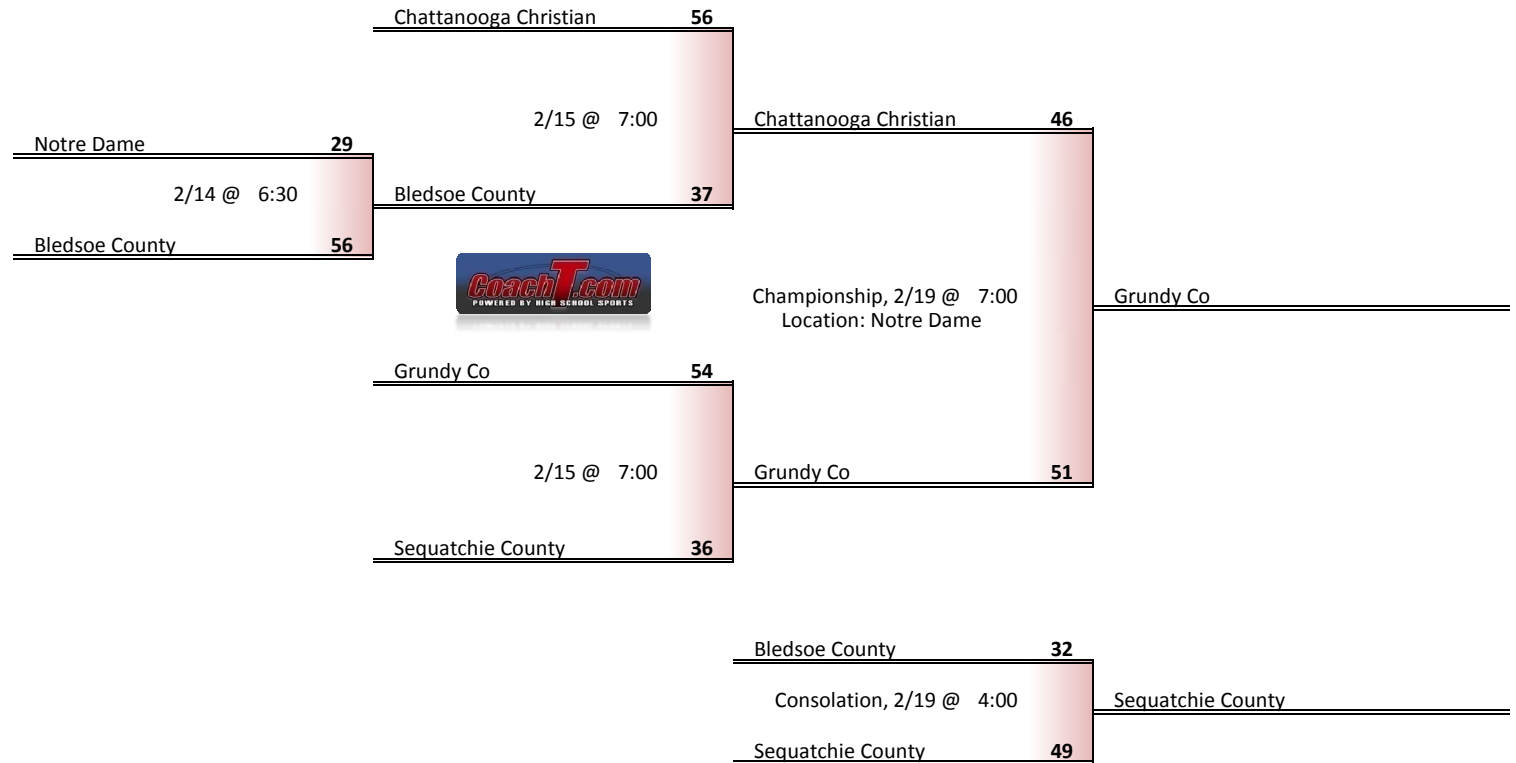

DI Districts					
A		AA		AAA	
1	9	1	9	1	9
2	10	2	10	2	10
3	11	3	11	3	11
4	12	4	12	4	12
5	13	5	13	5	13
6	14	6	14	6	14
7	15	7	15	7	15
8	16	8	16	8	16
DI Regions					
A		AA		AAA	
DII Regions					
A East-Mid			A West		
AA East-Mid			AA West