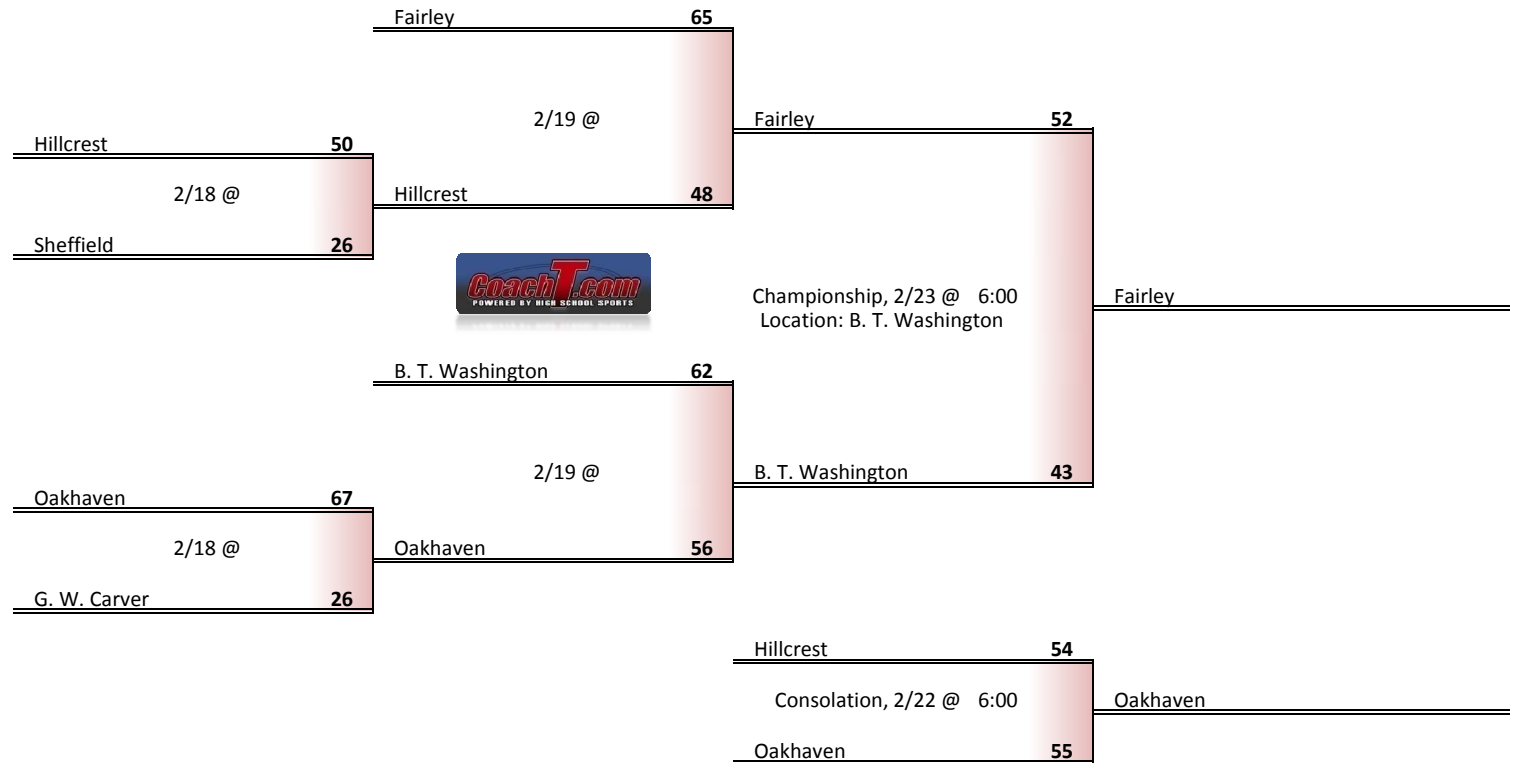

# District 16AA Girls Basketball Brackets

brought to you by:

DI Districts					
A		AA		AAA	
1	9	1	9	1	9
2	10	2	10	2	10
3	11	3	11	3	11
4	12	4	12	4	12
5	13	5	13	5	13
6	14	6	14	6	14
7	15	7	15	7	15
8	16	8	16	8	16
DI Regions					
A		AA		AAA	
DII Regions			A West		
A East-Mid			A West		
AA East-Mid			AA West		