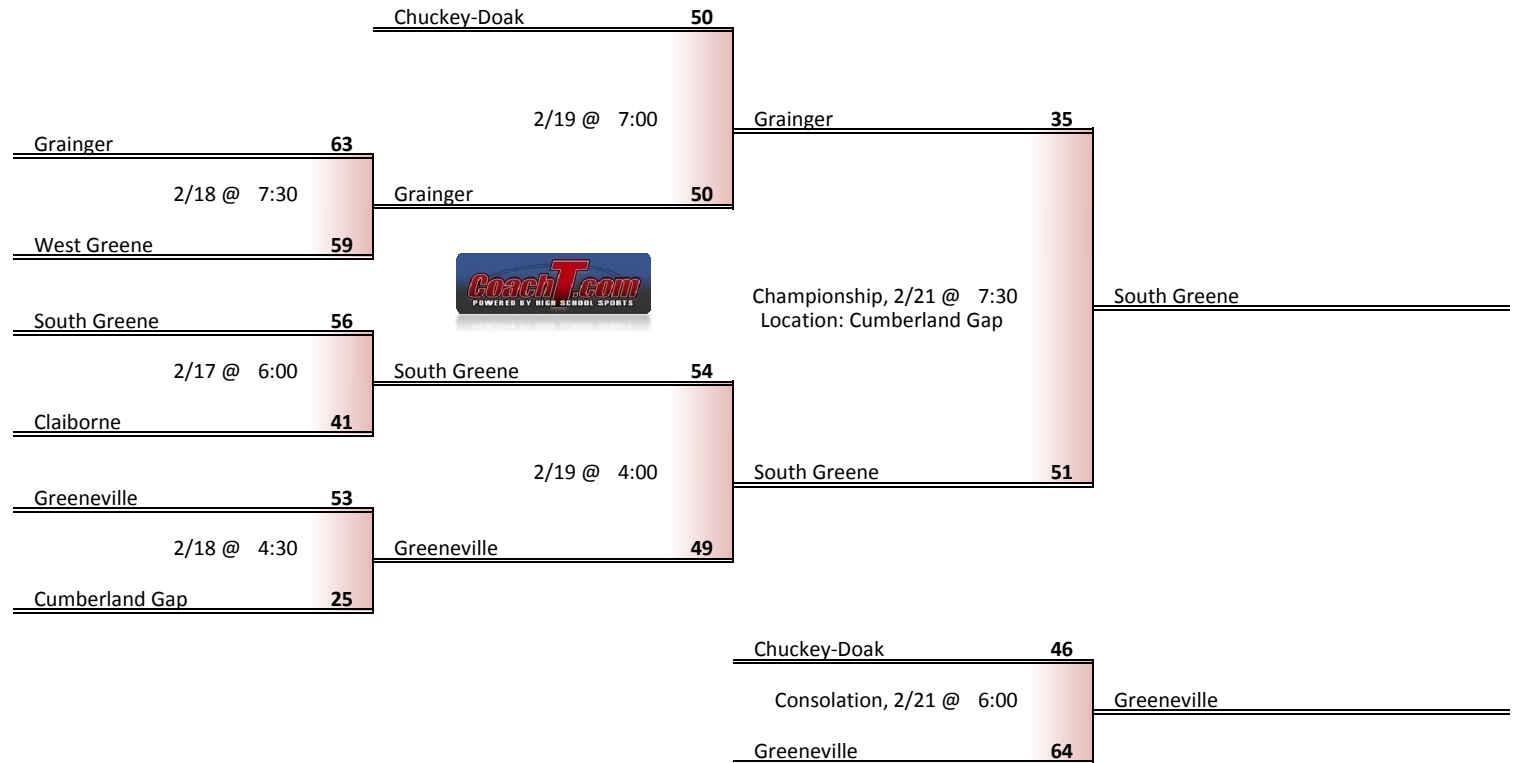

DI Districts					
A		AA		AAA	
1	9	1	9	1	9
2	10	2	10	2	10
3	11	3	11	3	11
4	12	4	12	4	12
5	13	5	13	5	13
6	14	6	14	6	14
7	15	7	15	7	15
8	16	8	16	8	16
DI Regions					
A		AA		AAA	
DII Regions					
A East-Mid			A West		
AA East-Mid			AA West