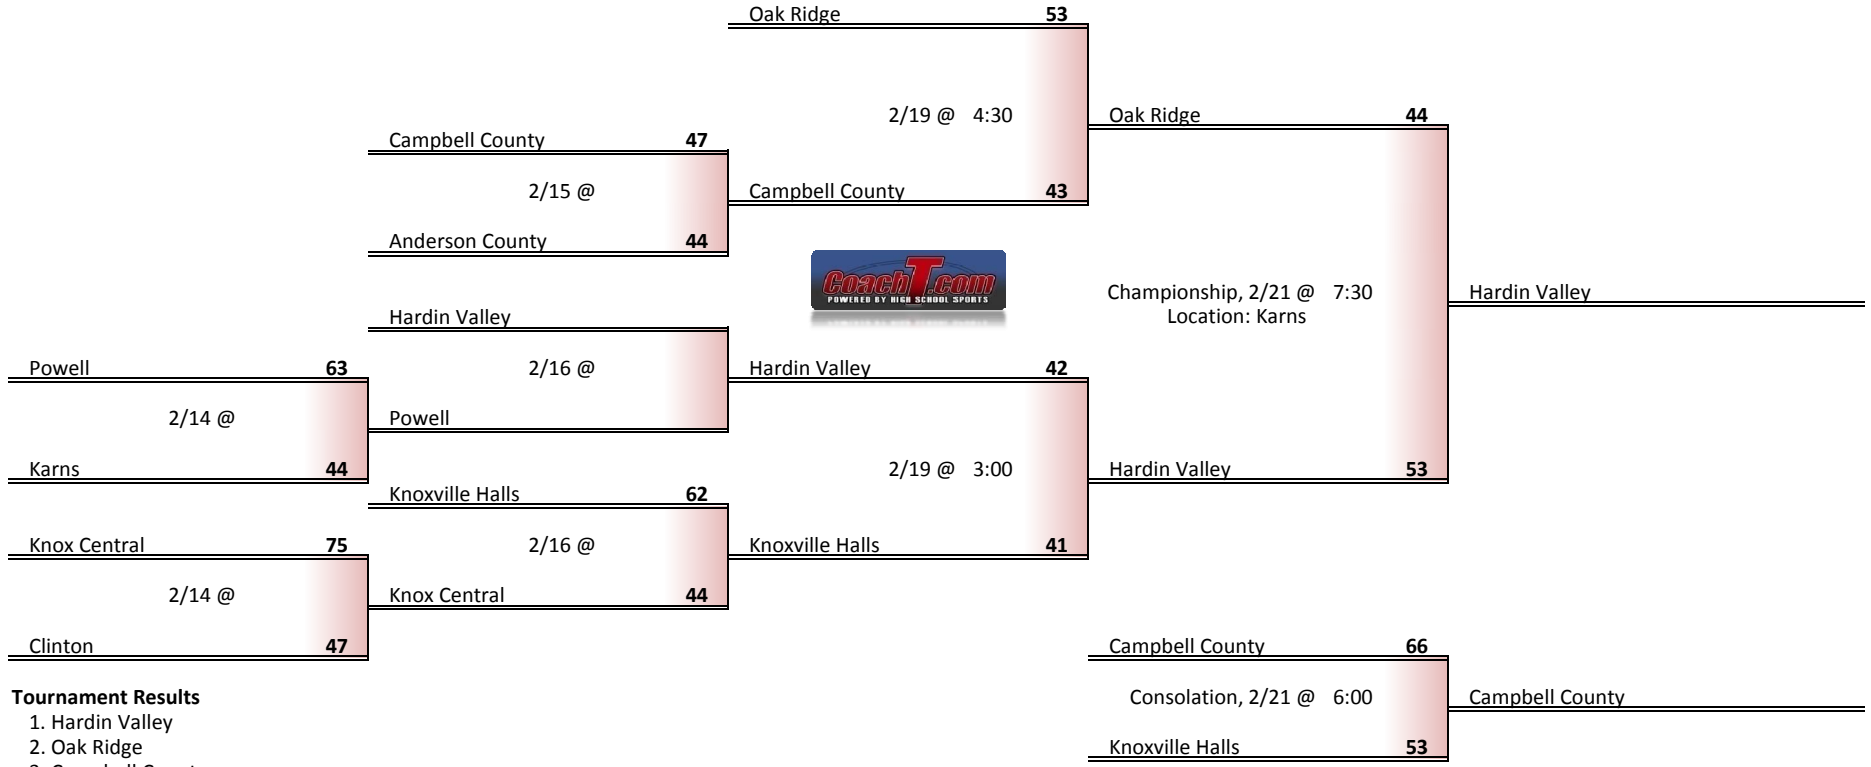

DI Districts					
A		AA		AAA	
1	9	1	9	1	9
2	10	2	10	2	10
3	11	3	11	3	11
4	12	4	12	4	12
5	13	5	13	5	13
6	14	6	14	6	14
7	15	7	15	7	15
8	16	8	16	8	16
DI Regions					
A		AA		AAA	
DI Regions			DI Regions		
A East-Mid			A West		
AA East-Mid			AA West