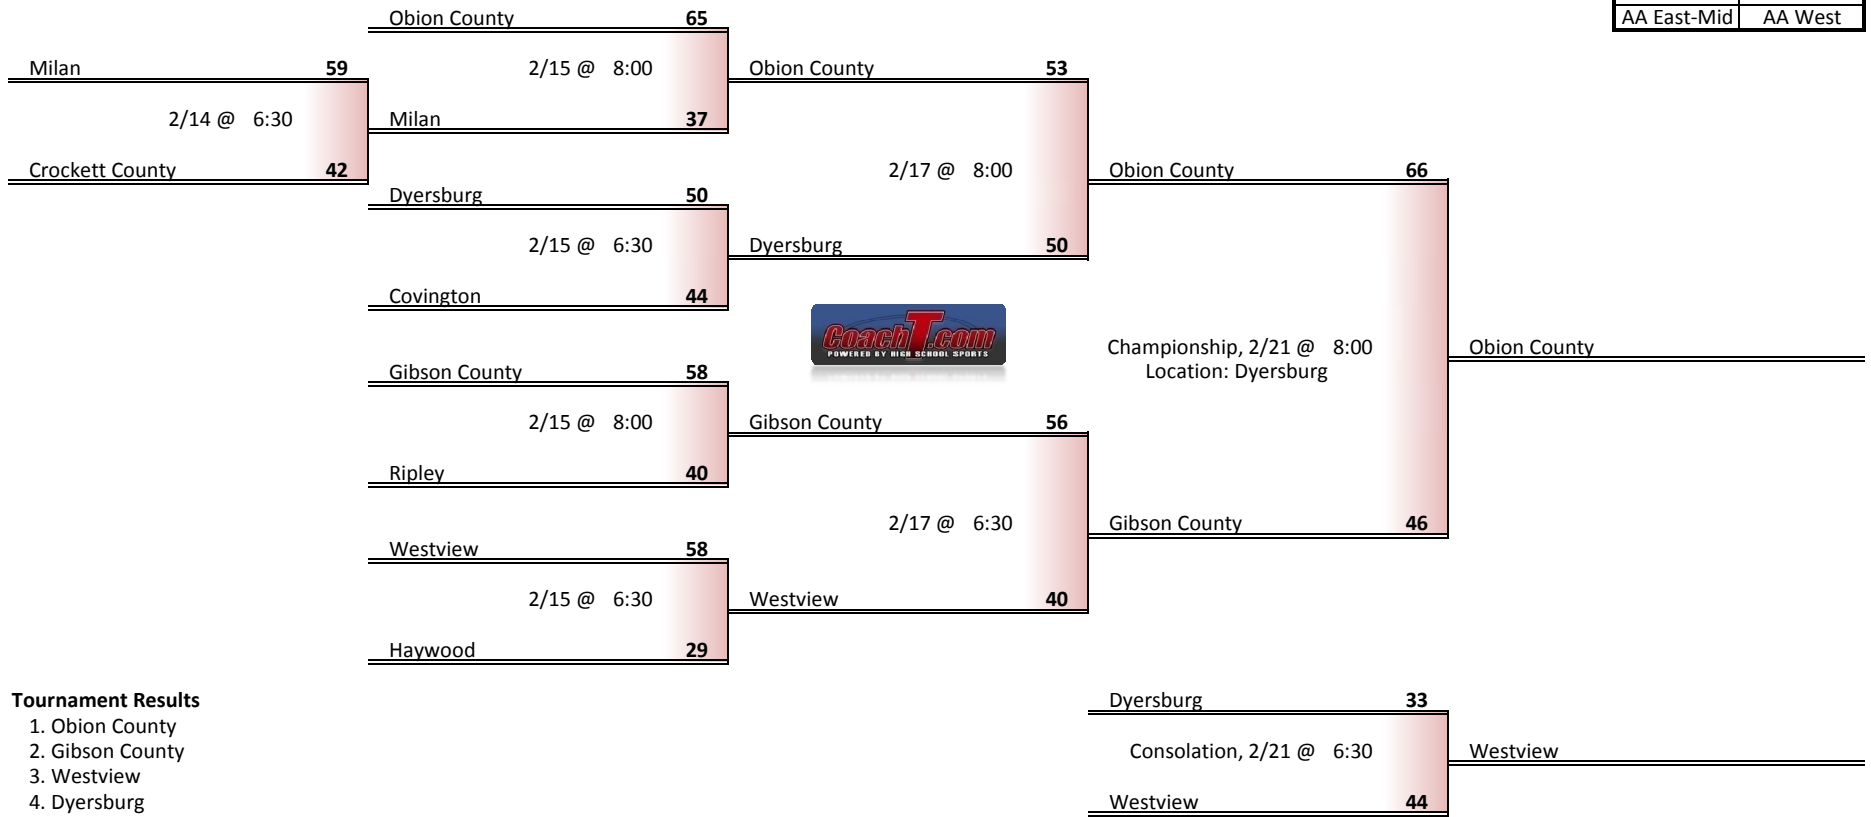

DI Districts					
A		AA		AAA	
1	9	1	9	1	9
2	10	2	10	2	10
3	11	3	11	3	11
4	12	4	12	4	12
5	13	5	13	5	13
6	14	6	14	6	14
7	15	7	15	7	15
8	16	8	16	8	16
DI Regions					
A		AA		AAA	
DII Regions					
A East-Mid			A West		
AA East-Mid			AA West