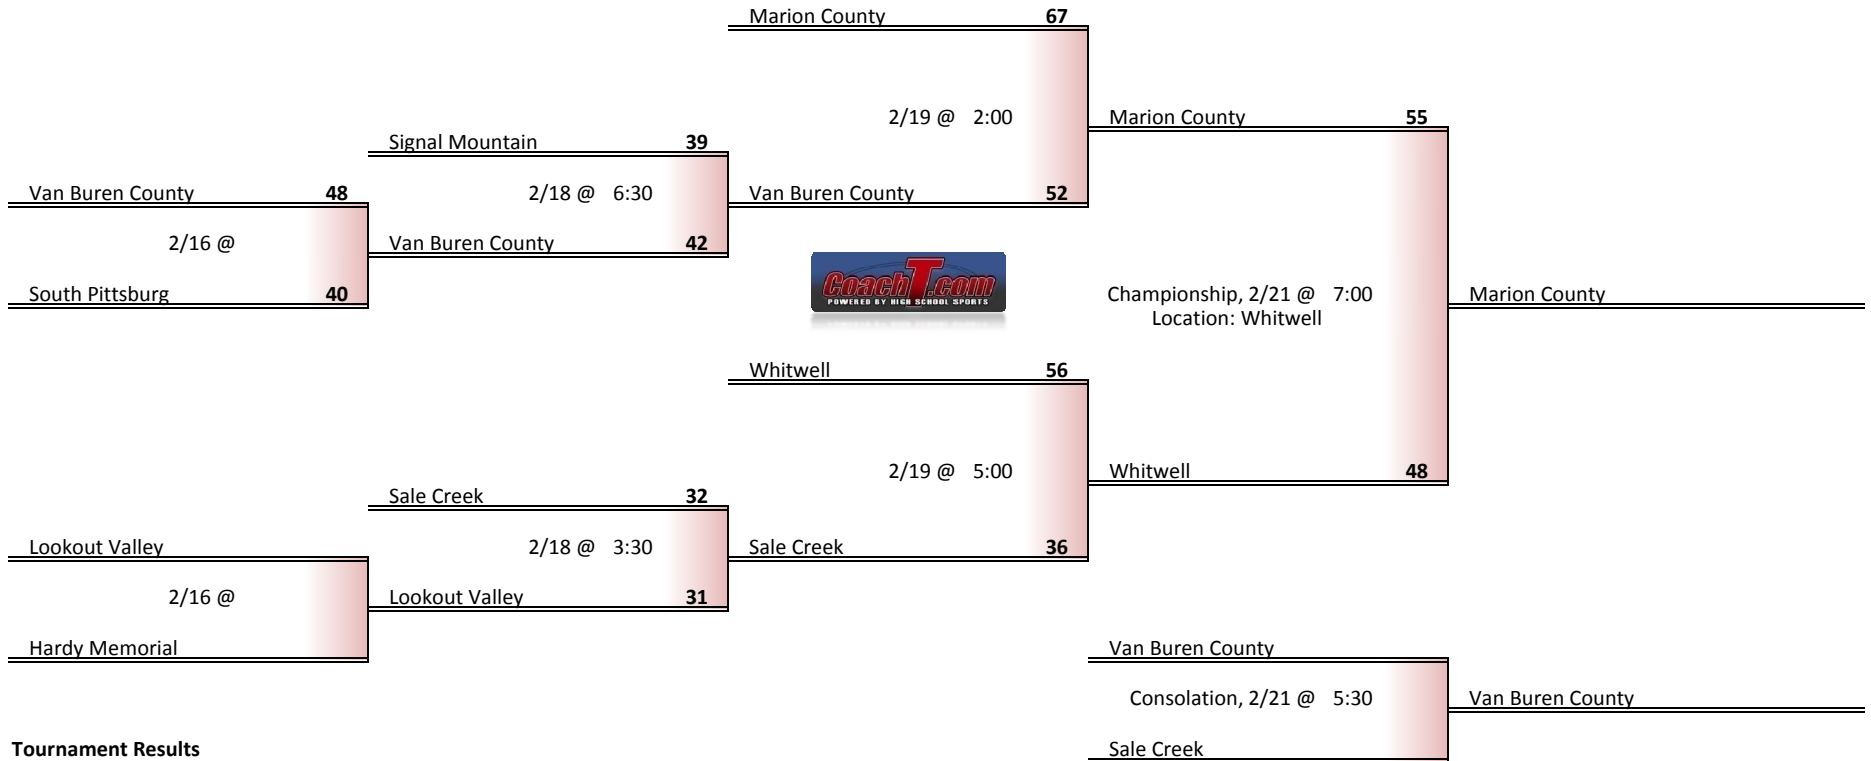

DI Districts					
A		AA		AAA	
1	9	1	9	1	9
2	10	2	10	2	10
3	11	3	11	3	11
4	12	4	12	4	12
5	13	5	13	5	13
6	14	6	14	6	14
7	15	7	15	7	15
8	16	8	16	8	16

DI Regions		
A	AA	AAA

DII Regions	
A East-Mid	A West
AA East-Mid	AA West