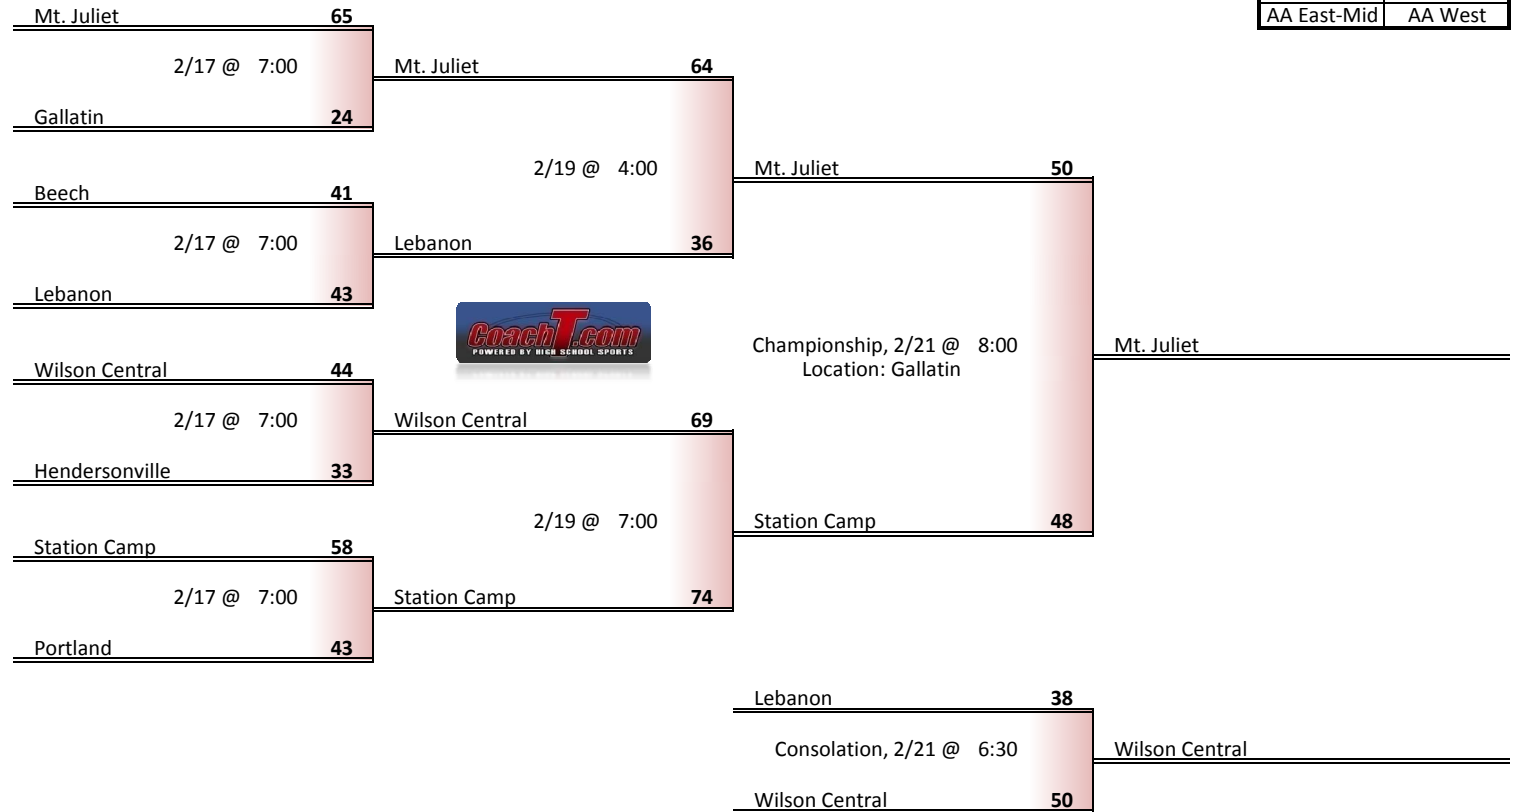

DI Districts					
A		AA		AAA	
1	9	1	9	1	9
2	10	2	10	2	10
3	11	3	11	3	11
4	12	4	12	4	12
5	13	5	13	5	13
6	14	6	14	6	14
7	15	7	15	7	15
8	16	8	16	8	16
DI Regions					
A		AA		AAA	
DII Regions					
A East-Mid			A West		
AA East-Mid			AA West