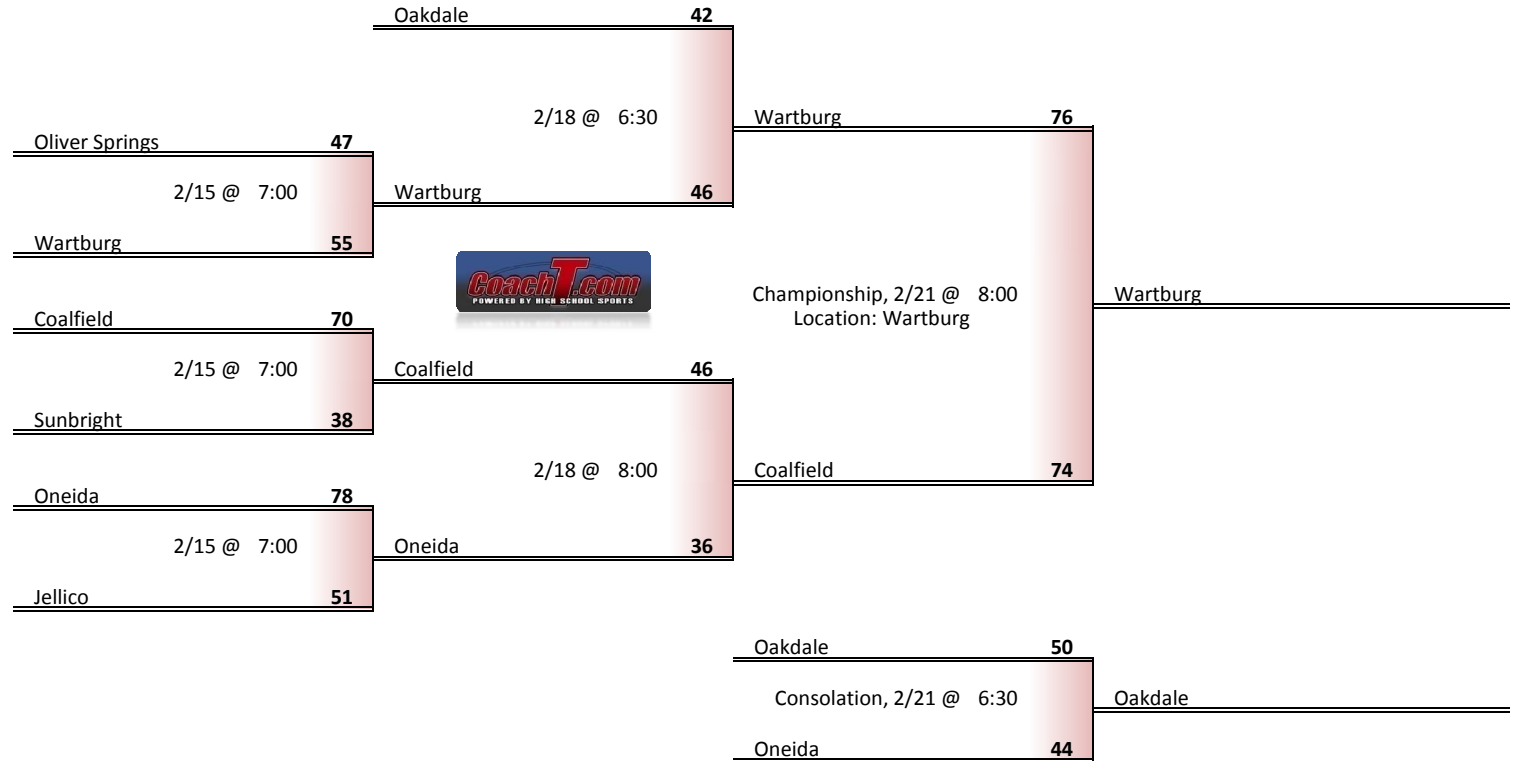

DI Districts					
A		AA		AAA	
1	9	1	9	1	9
2	10	2	10	2	10
3	11	3	11	3	11
4	12	4	12	4	12
5	13	5	13	5	13
6	14	6	14	6	14
7	15	7	15	7	15
8	16	8	16	8	16
DI Regions					
A		AA		AAA	
DII Regions					
A East-Mid			A West		
AA East-Mid			AA West