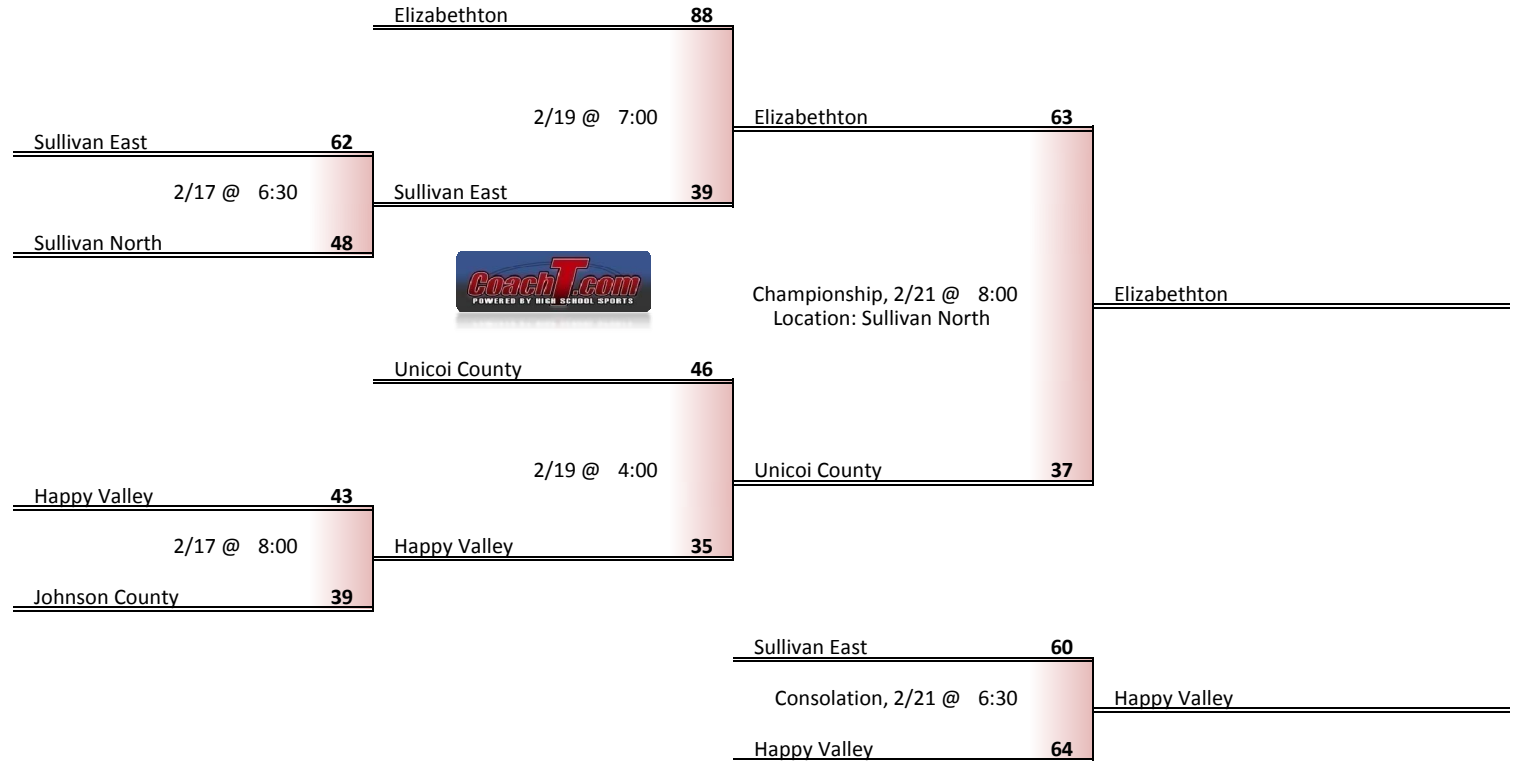

DI Districts					
A		AA		AAA	
1	9	1	9	1	9
2	10	2	10	2	10
3	11	3	11	3	11
4	12	4	12	4	12
5	13	5	13	5	13
6	14	6	14	6	14
7	15	7	15	7	15
8	16	8	16	8	16
DI Regions					
A		AA		AAA	
DII Regions					
A East-Mid			A West		
AA East-Mid			AA West