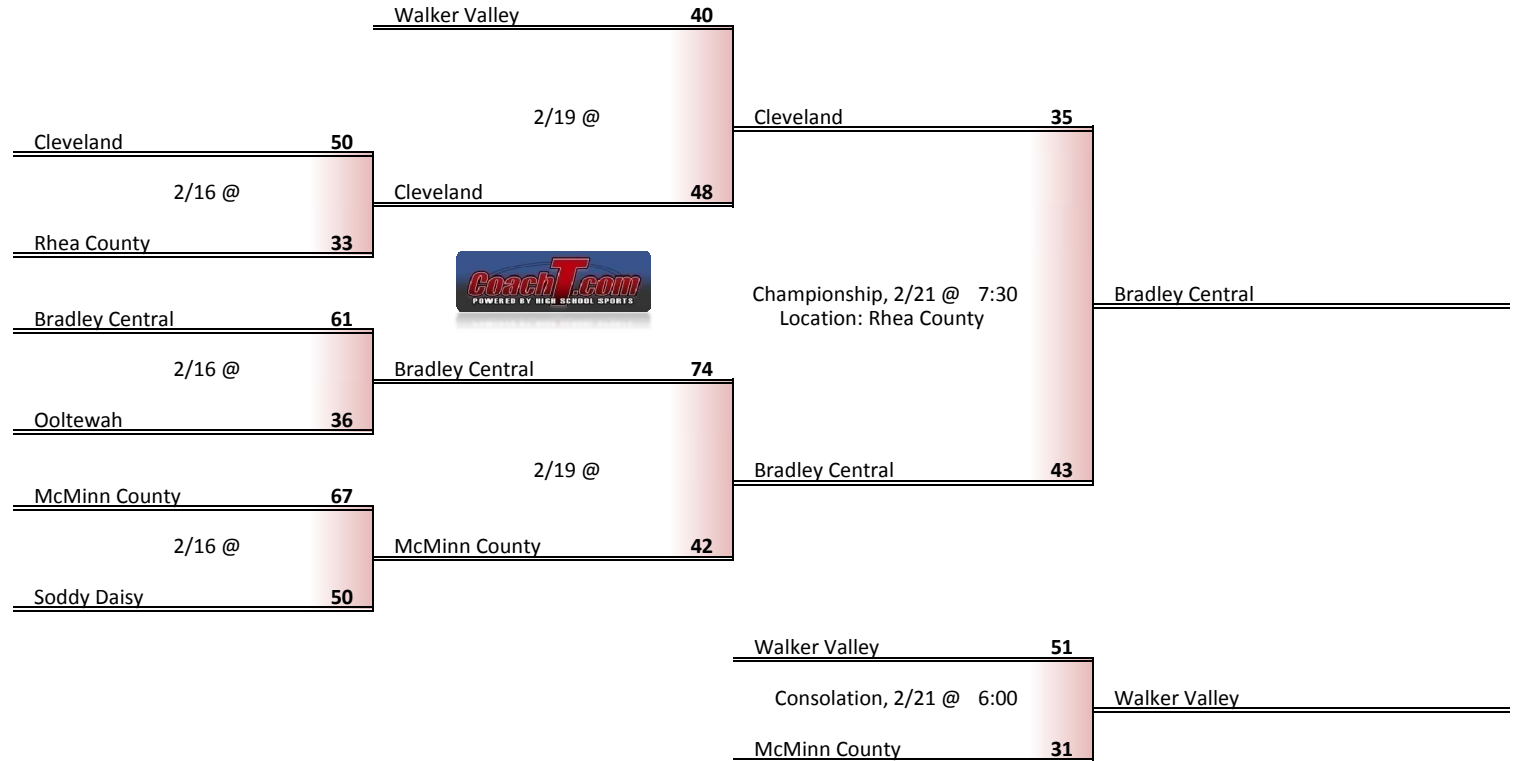

DI Districts					
A		AA		AAA	
1	9	1	9	1	9
2	10	2	10	2	10
3	11	3	11	3	11
4	12	4	12	4	12
5	13	5	13	5	13
6	14	6	14	6	14
7	15	7	15	7	15
8	16	8	16	8	16
DI Regions					
A		AA		AAA	
DII Regions			DII Regions		
A East-Mid			A West		
AA East-Mid			AA West