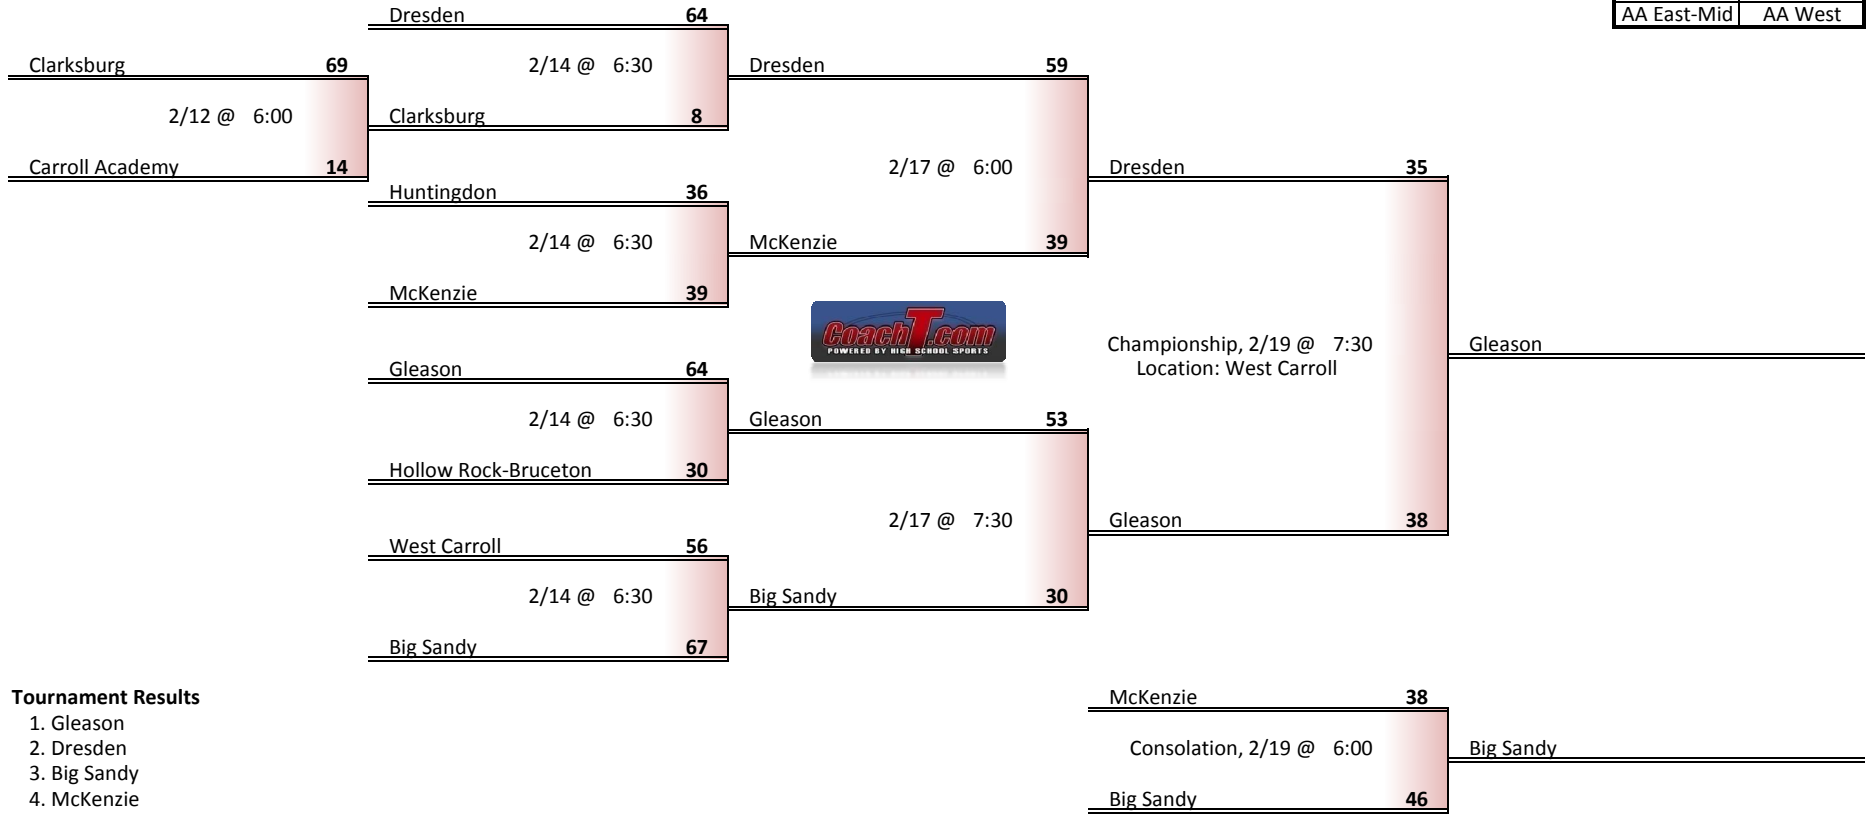

DI Districts					
A		AA		AAA	
1	9	1	9	1	9
2	10	2	10	2	10
3	11	3	11	3	11
4	12	4	12	4	12
5	13	5	13	5	13
6	14	6	14	6	14
7	15	7	15	7	15
8	16	8	16	8	16

DI Regions		
A	AA	AAA

DII Regions	
A East-Mid	A West