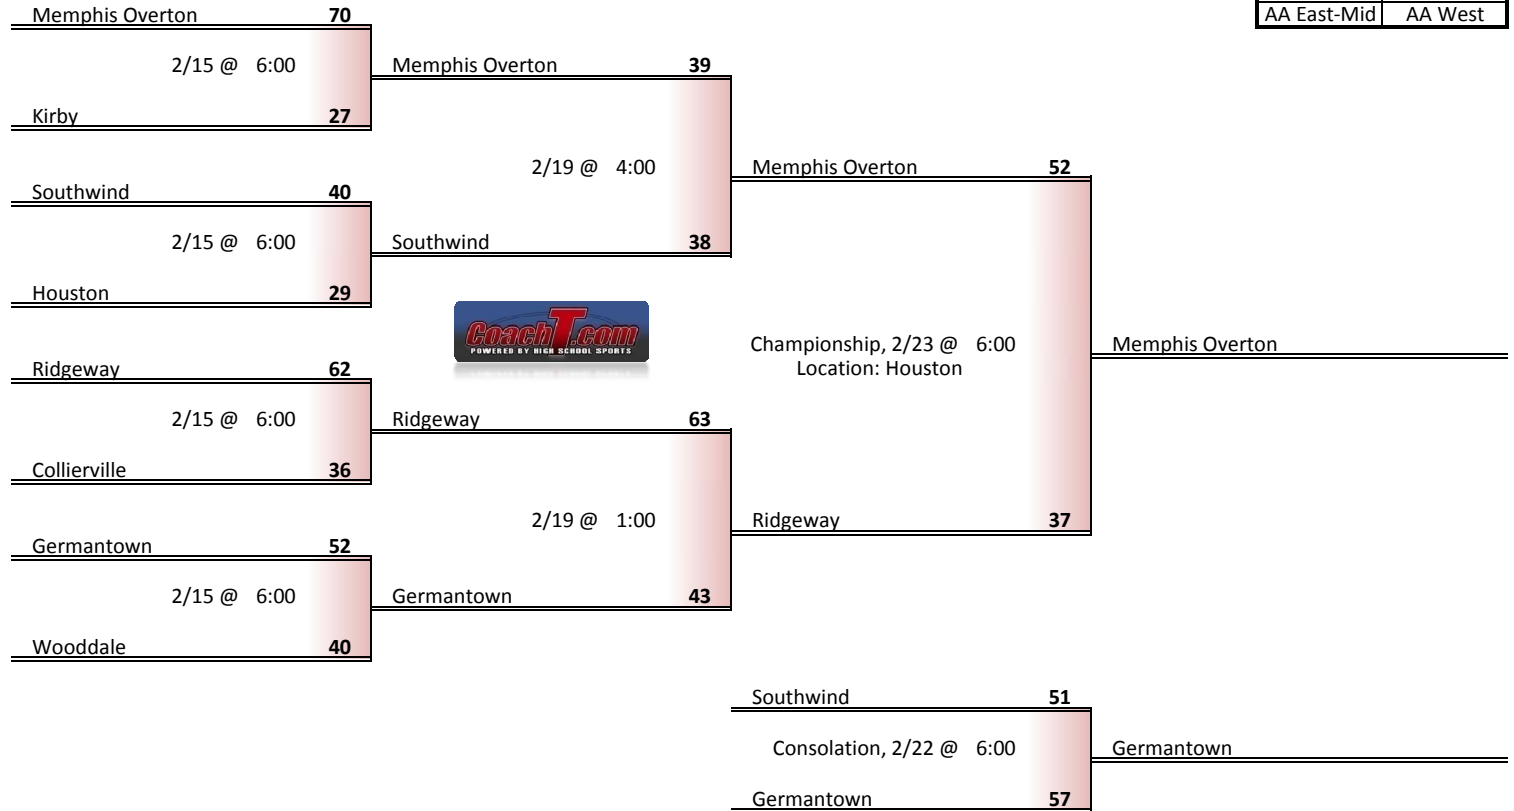

DI Districts					
A		AA		AAA	
1	9	1	9	1	9
2	10	2	10	2	10
3	11	3	11	3	11
4	12	4	12	4	12
5	13	5	13	5	13
6	14	6	14	6	14
7	15	7	15	7	15
8	16	8	16	8	16
DI Regions					
A		AA		AAA	
DI Regions			DI Regions		
A East-Mid			A West		
AA East-Mid			AA West