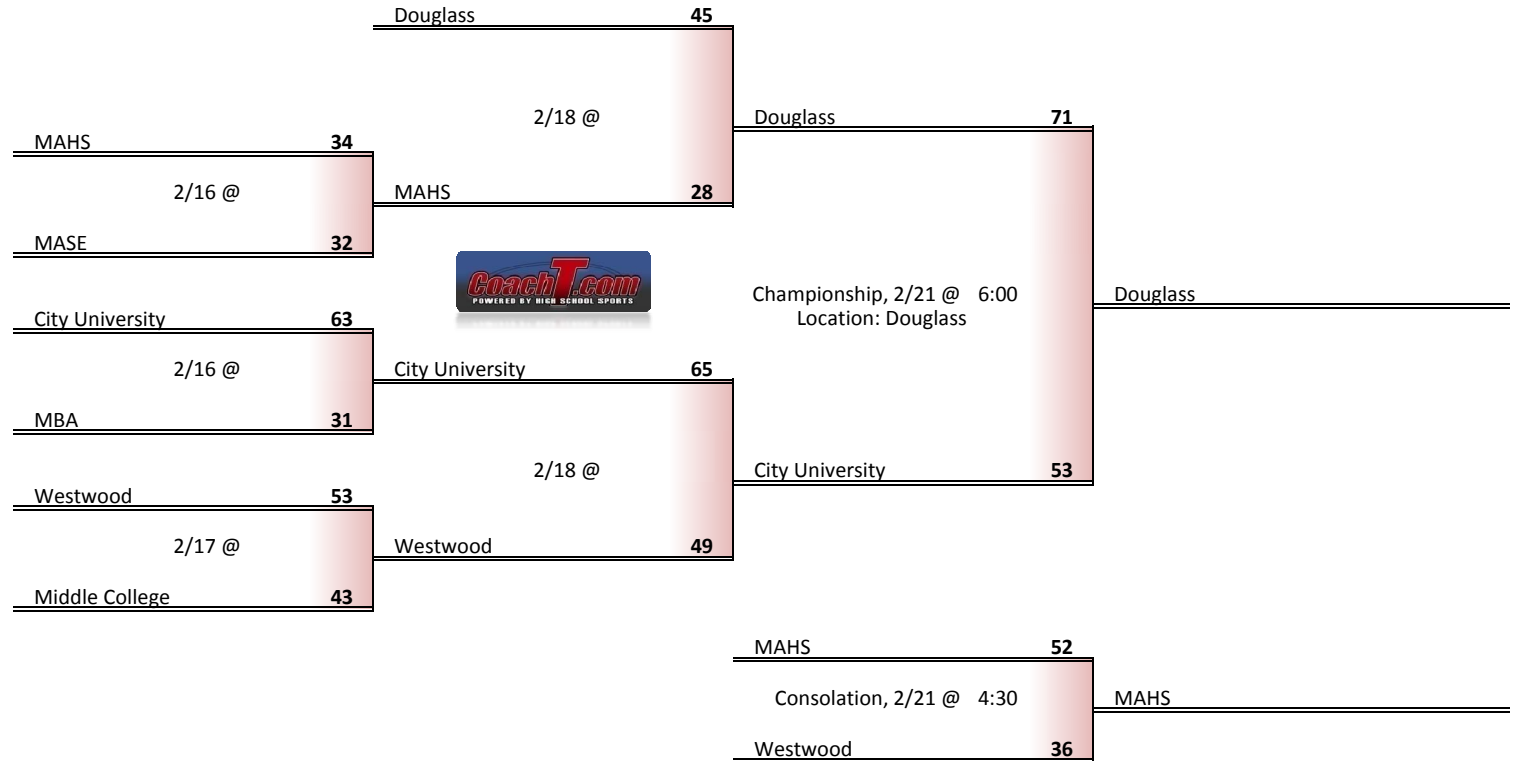

# District 15A Girls Basketball Brackets

brought to you by:

DI Districts					
A		AA		AAA	
1	9	1	9	1	9
2	10	2	10	2	10
3	11	3	11	3	11
4	12	4	12	4	12
5	13	5	13	5	13
6	14	6	14	6	14
7	15	7	15	7	15
8	16	8	16	8	16
DI Regions					
A		AA		AAA	
DII Regions					
A East-Mid			A West		
AA East-Mid			AA West		

**Tournament Results**

- 1. Scotts Hill
- 2. Middleton
- 3. Madison Acad Magnet
- 4. South Gibson

**Regular Season Results**

- 1 Douglass
- 2 City University
- 3 Westwood
- 4 MAHS
- 5 MASE
- 6 Middle College
- 7 MBA

# District 16A Girls Basketball Brackets

brought to you by:

DI Districts					
A		AA		AAA	
1	9	1	9	1	9
2	10	2	10	2	10
3	11	3	11	3	11
4	12	4	12	4	12
5	13	5	13	5	13
6	14	6	14	6	14
7	15	7	15	7	15
8	16	8	16	8	16
DI Regions					
A		AA		AAA	
DII Regions			A West		
A East-Mid			A West		
AA East-Mid			AA West		