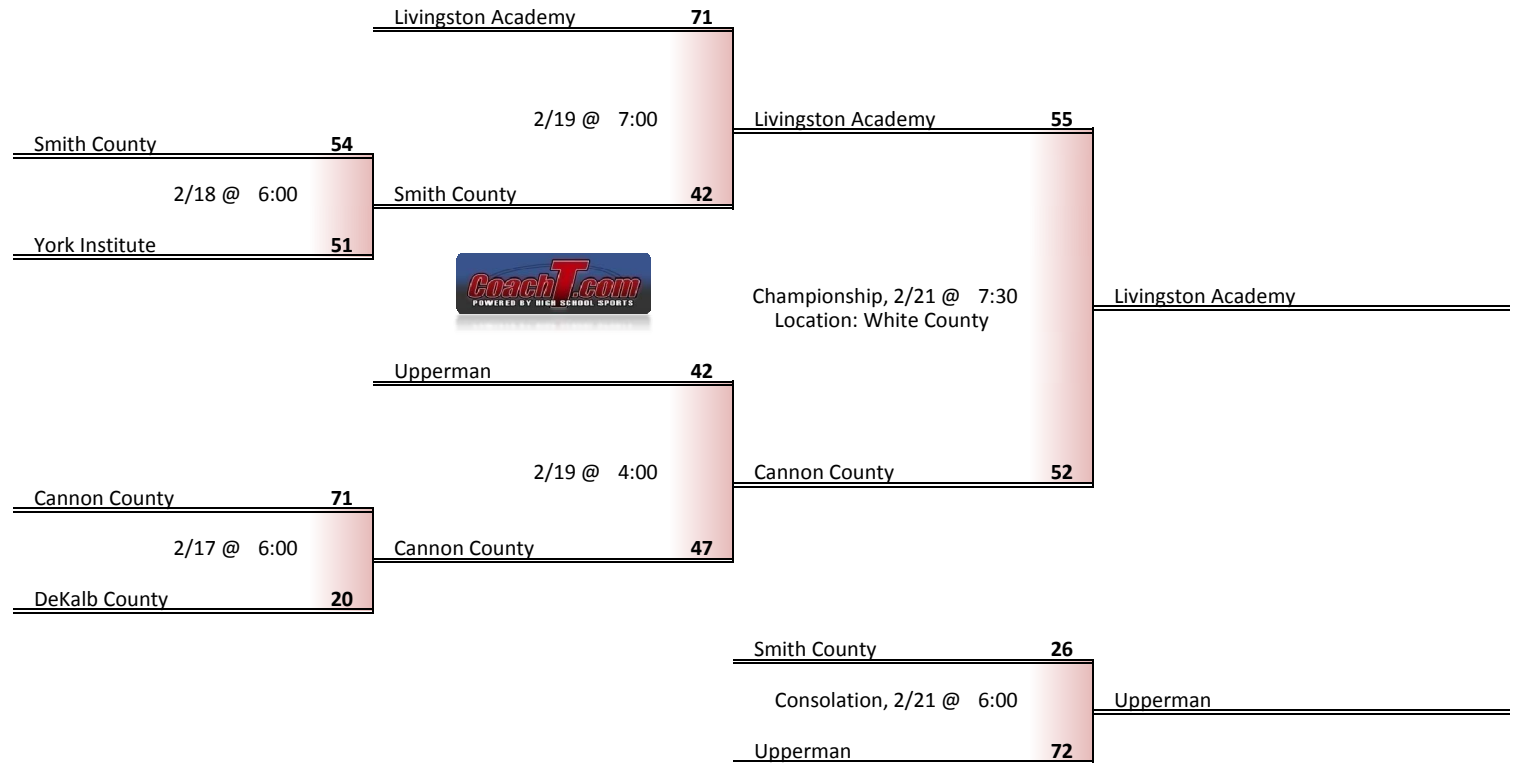

DI Districts					
A		AA		AAA	
1	9	1	9	1	9
2	10	2	10	2	10
3	11	3	11	3	11
4	12	4	12	4	12
5	13	5	13	5	13
6	14	6	14	6	14
7	15	7	15	7	15
8	16	8	16	8	16
DI Regions					
A		AA		AAA	
DII Regions					
A East-Mid			A West		
AA East-Mid			AA West