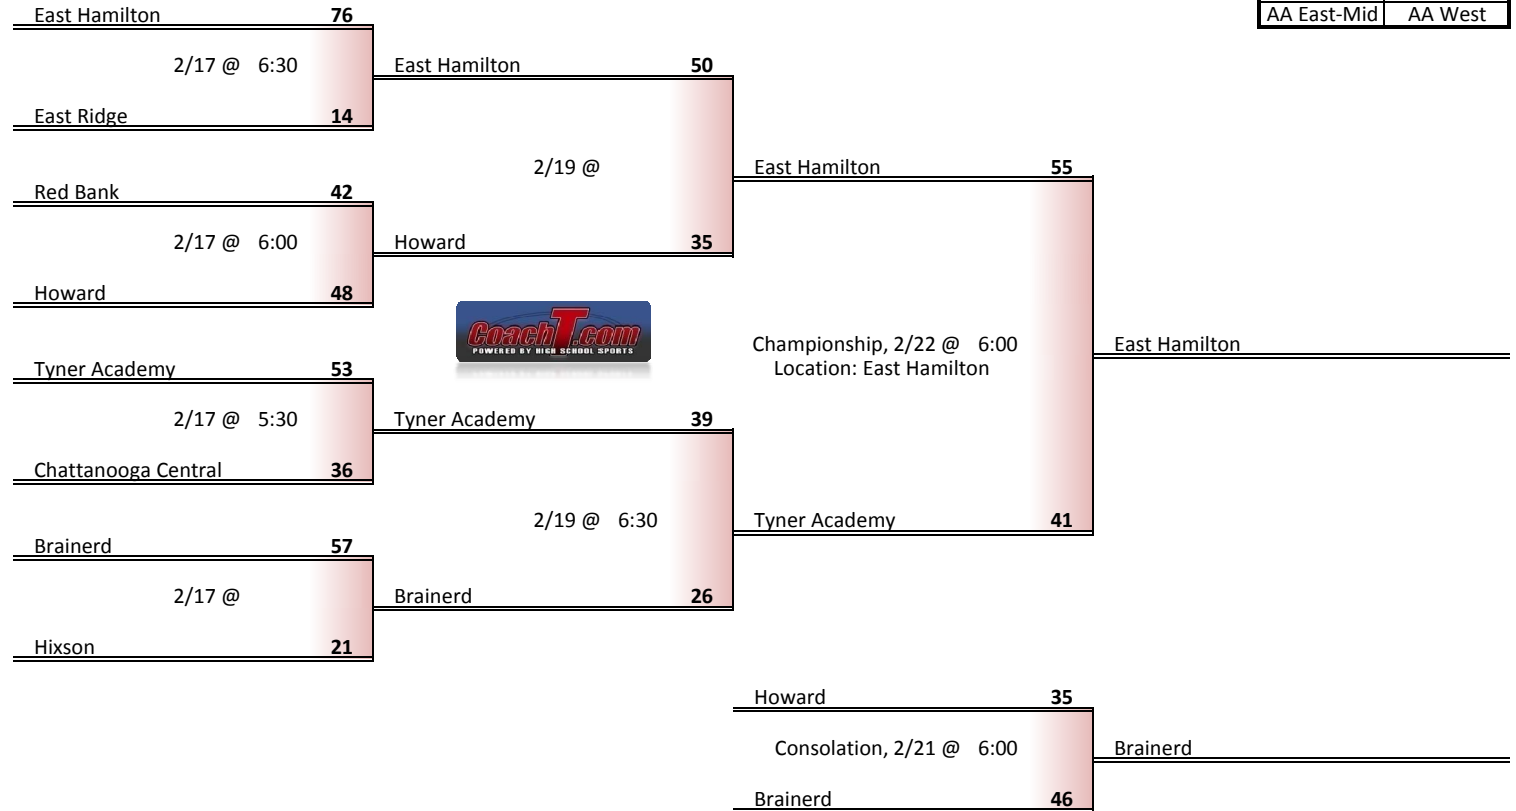

DI Districts					
A		AA		AAA	
1	9	1	9	1	9
2	10	2	10	2	10
3	11	3	11	3	11
4	12	4	12	4	12
5	13	5	13	5	13
6	14	6	14	6	14
7	15	7	15	7	15
8	16	8	16	8	16
DI Regions					
A		AA		AAA	
DII Regions					
A East-Mid			A West		
AA East-Mid			AA West