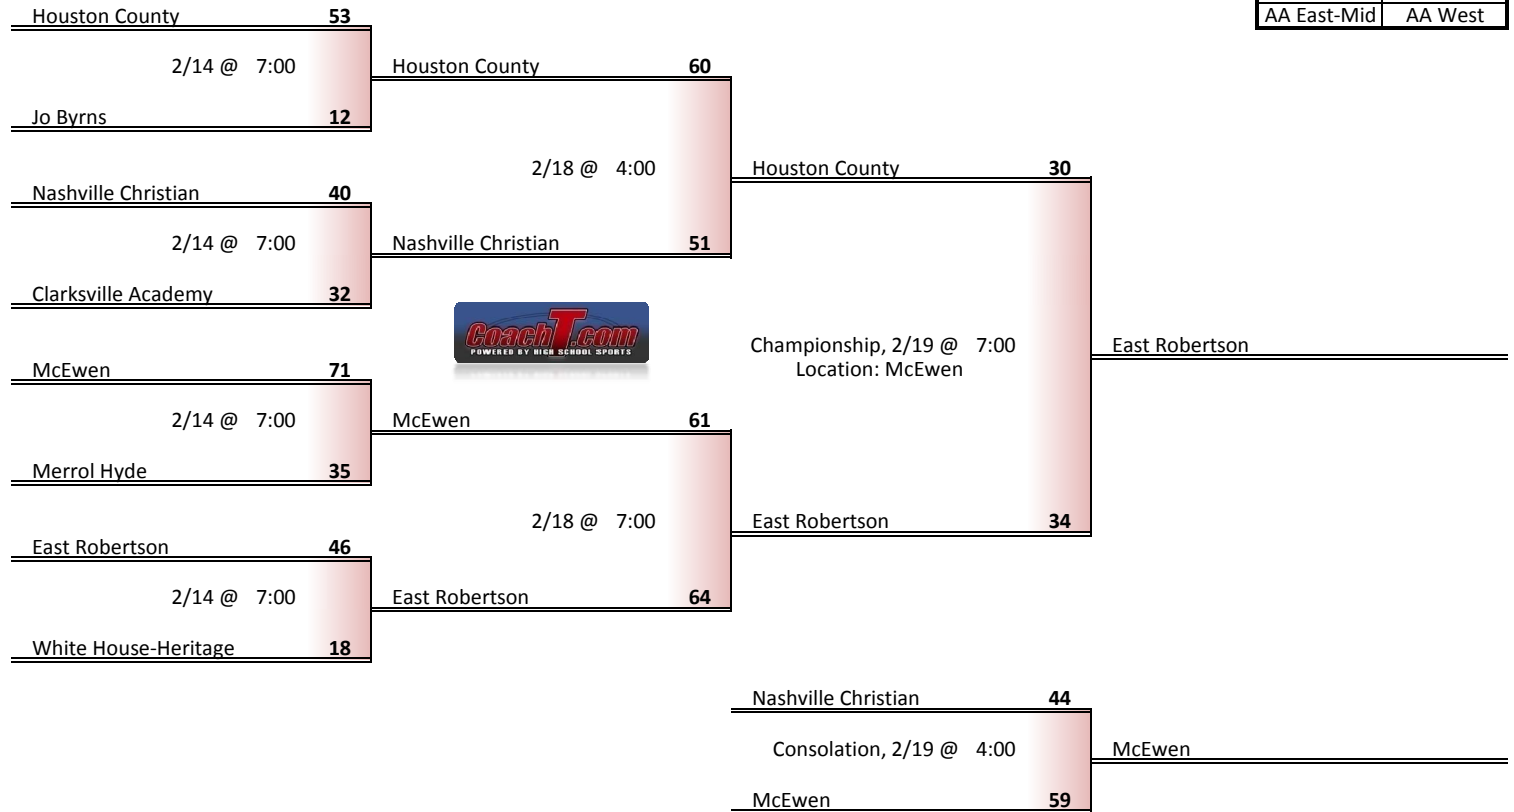

DI Districts					
A		AA		AAA	
1	9	1	9	1	9
2	10	2	10	2	10
3	11	3	11	3	11
4	12	4	12	4	12
5	13	5	13	5	13
6	14	6	14	6	14
7	15	7	15	7	15
8	16	8	16	8	16
DI Regions					
A		AA		AAA	
DII Regions					
A East-Mid			A West		
AA East-Mid			AA West