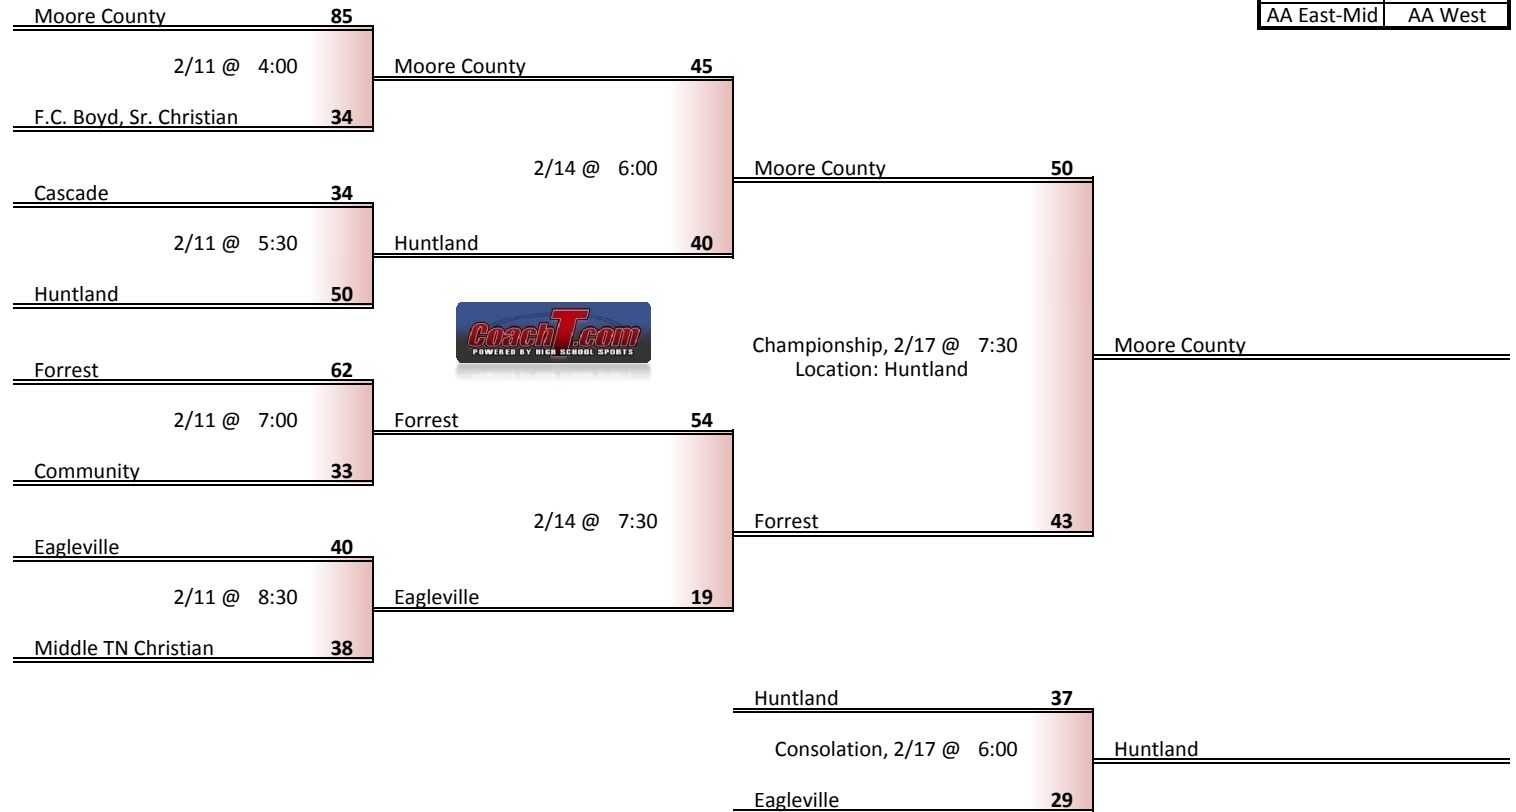

DI Districts					
A		AA		AAA	
1	9	1	9	1	9
2	10	2	10	2	10
3	11	3	11	3	11
4	12	4	12	4	12
5	13	5	13	5	13
6	14	6	14	6	14
7	15	7	15	7	15
8	16	8	16	8	16
DI Regions					
A		AA		AAA	
DI Regions			DI Regions		
A East-Mid			A West		
AA East-Mid			AA West