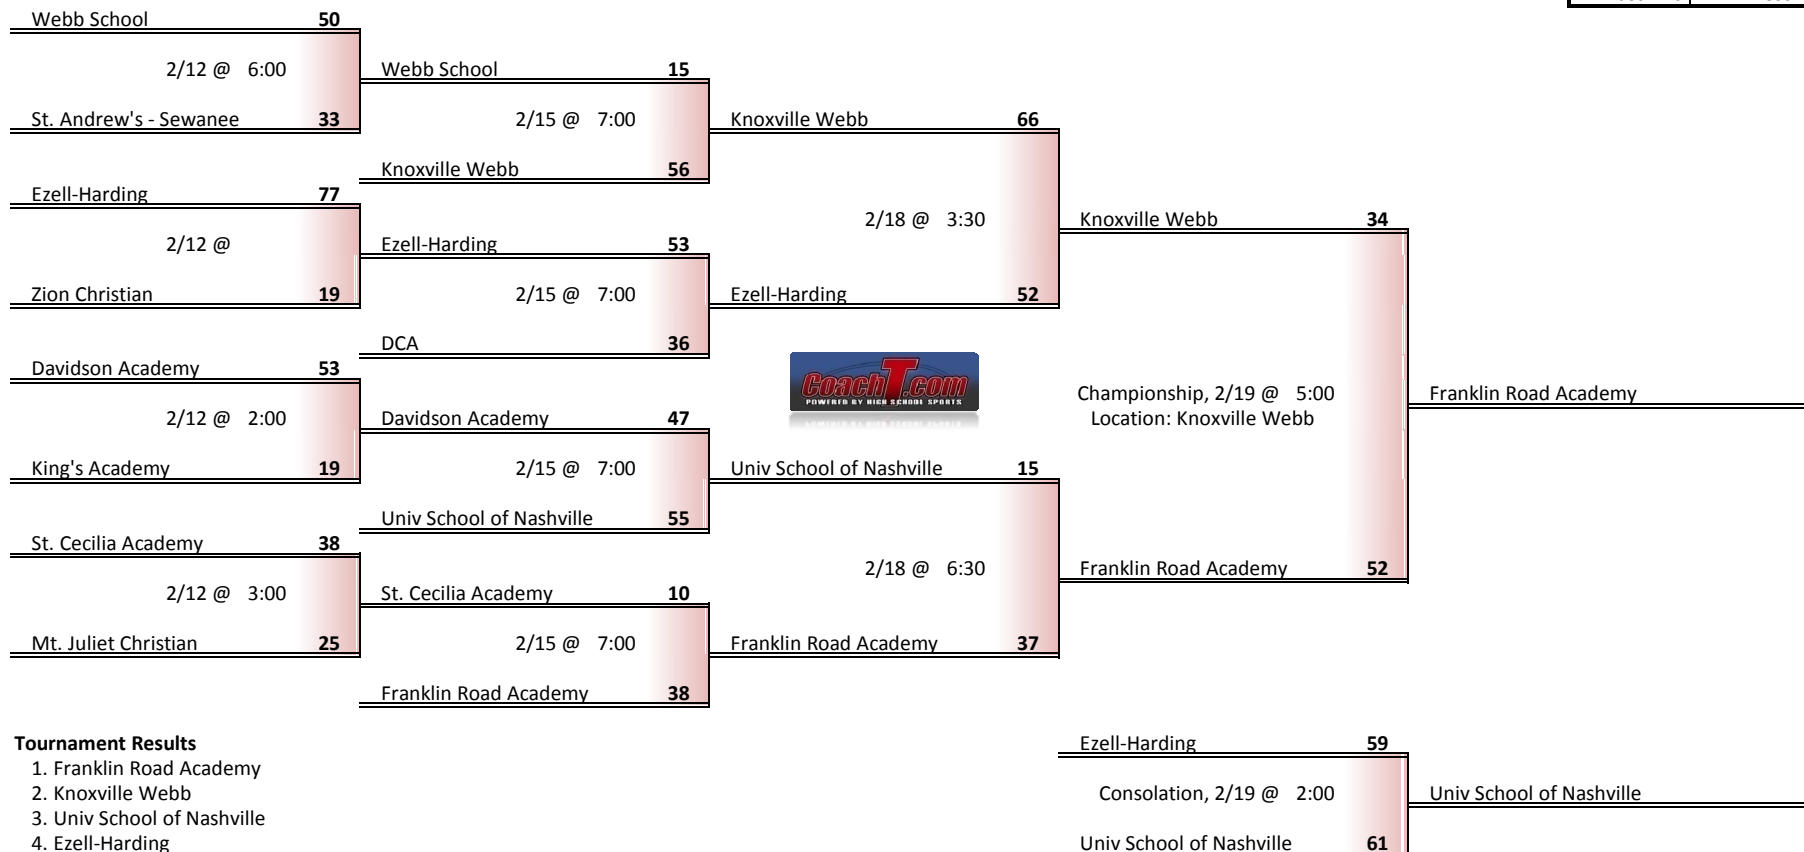

DI Districts					
A		AA		AAA	
1	9	1	9	1	9
2	10	2	10	2	10
3	11	3	11	3	11
4	12	4	12	4	12
5	13	5	13	5	13
6	14	6	14	6	14
7	15	7	15	7	15
8	16	8	16	8	16
DI Regions					
A		AA		AAA	
DII Regions					
A East-Mid			A West		
AA East-Mid			AA West		

1. **Regular Season Results**
1. 1 Knoxville Webb
  2. 2 Franklin Road Academy
  3. 3 Univ School of Nashville
  4. 4 DCA
  5. 5 Ezell-Harding
  6. 6 Davidson Academy
  7. 7 St. Cecilia Academy
  8. 8 Webb School
  9. 9 St. Andrew's - Sewanee
  10. 10 Mt. Juliet Christian
  11. 11 King's Academy
  12. 12 Zion Christian