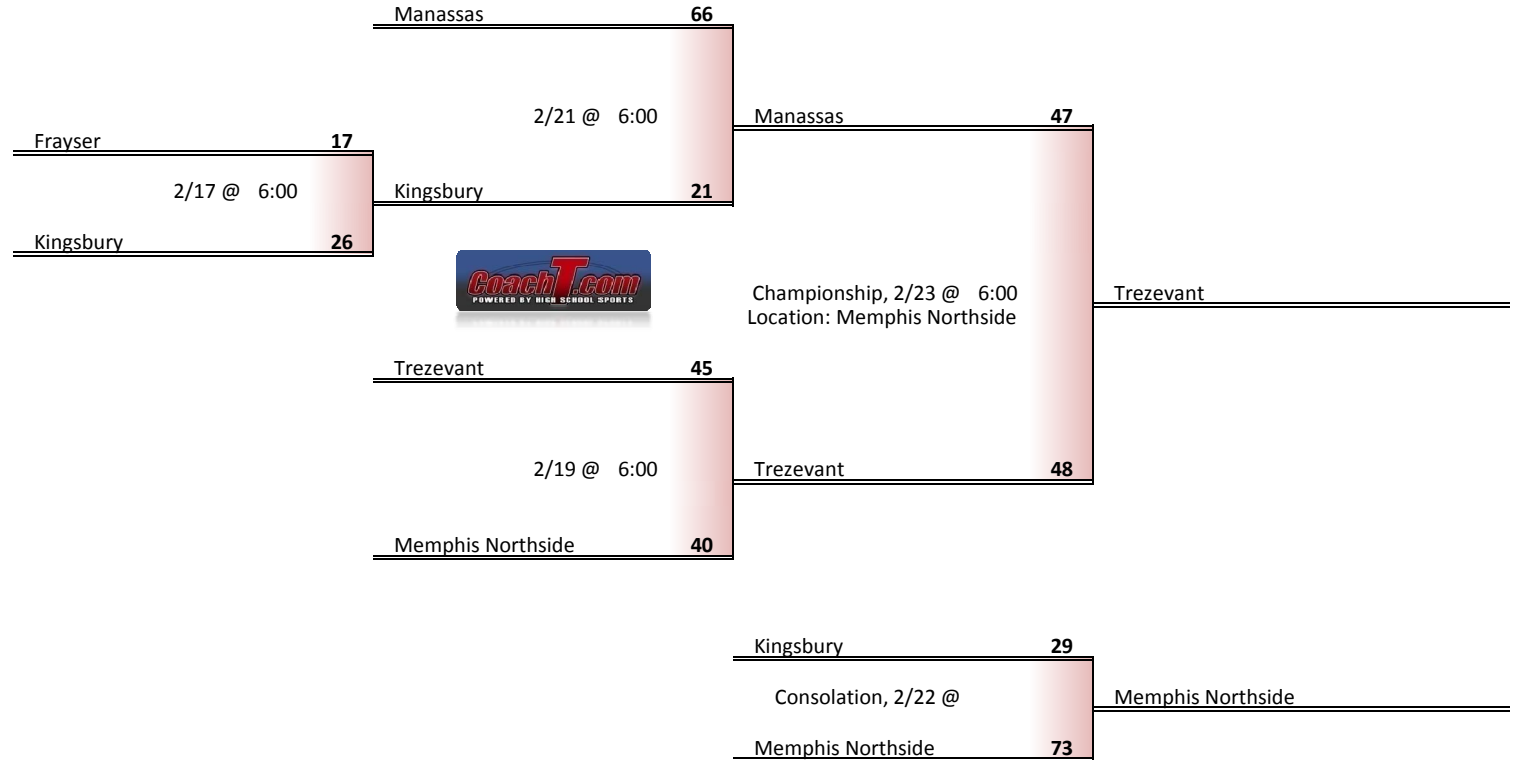

DI Districts					
A		AA		AAA	
1	9	1	9	1	9
2	10	2	10	2	10
3	11	3	11	3	11
4	12	4	12	4	12
5	13	5	13	5	13
6	14	6	14	6	14
7	15	7	15	7	15
8	16	8	16	8	16
DI Regions					
A		AA		AAA	
DII Regions					
A East-Mid			A West		
AA East-Mid			AA West