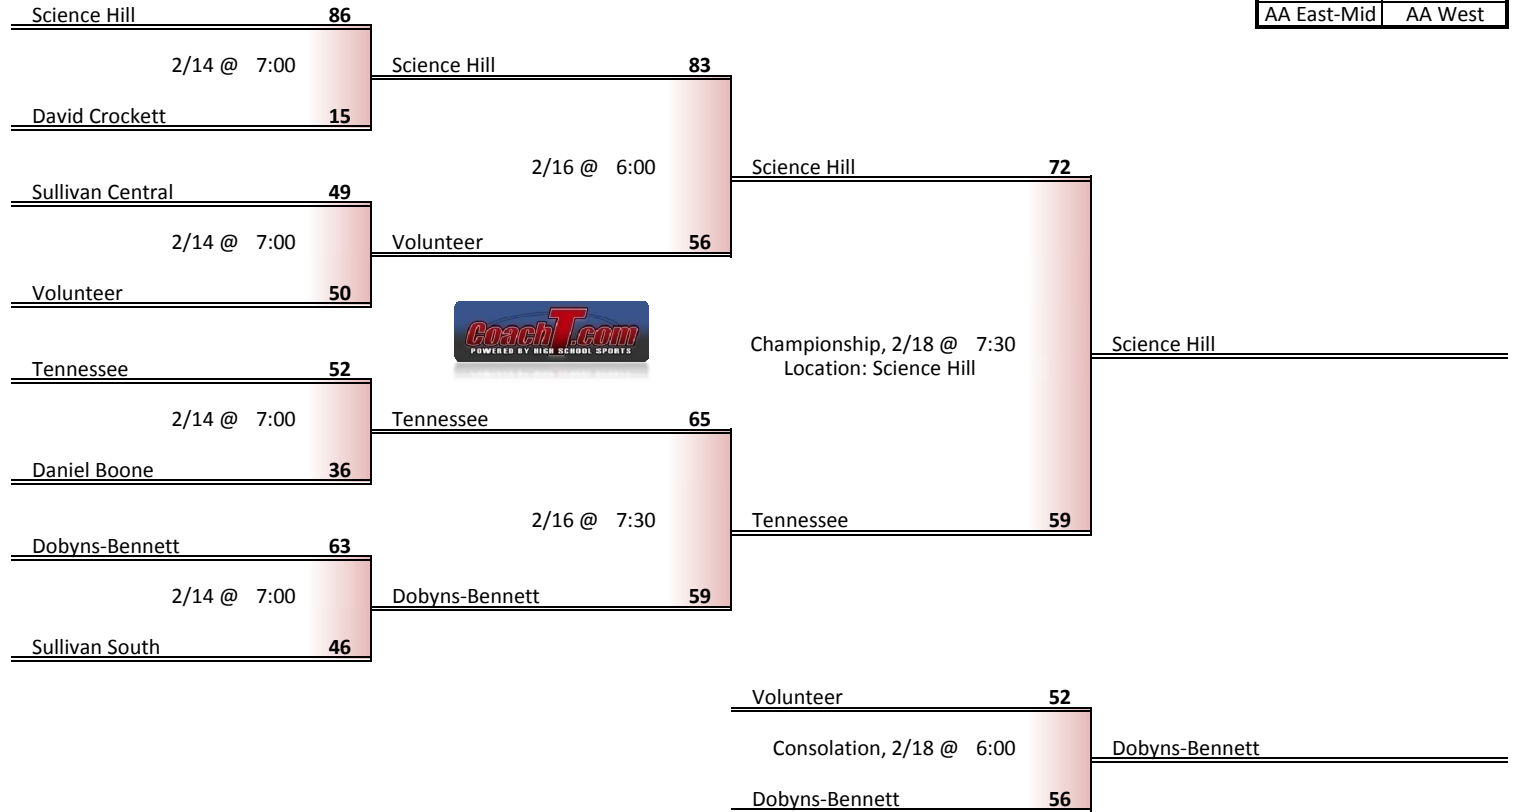

DI Districts					
A		AA		AAA	
1	9	1	9	1	9
2	10	2	10	2	10
3	11	3	11	3	11
4	12	4	12	4	12
5	13	5	13	5	13
6	14	6	14	6	14
7	15	7	15	7	15
8	16	8	16	8	16
DI Regions					
A		AA		AAA	
DI Regions			DI Regions		
A East-Mid			A West		
AA East-Mid			AA West