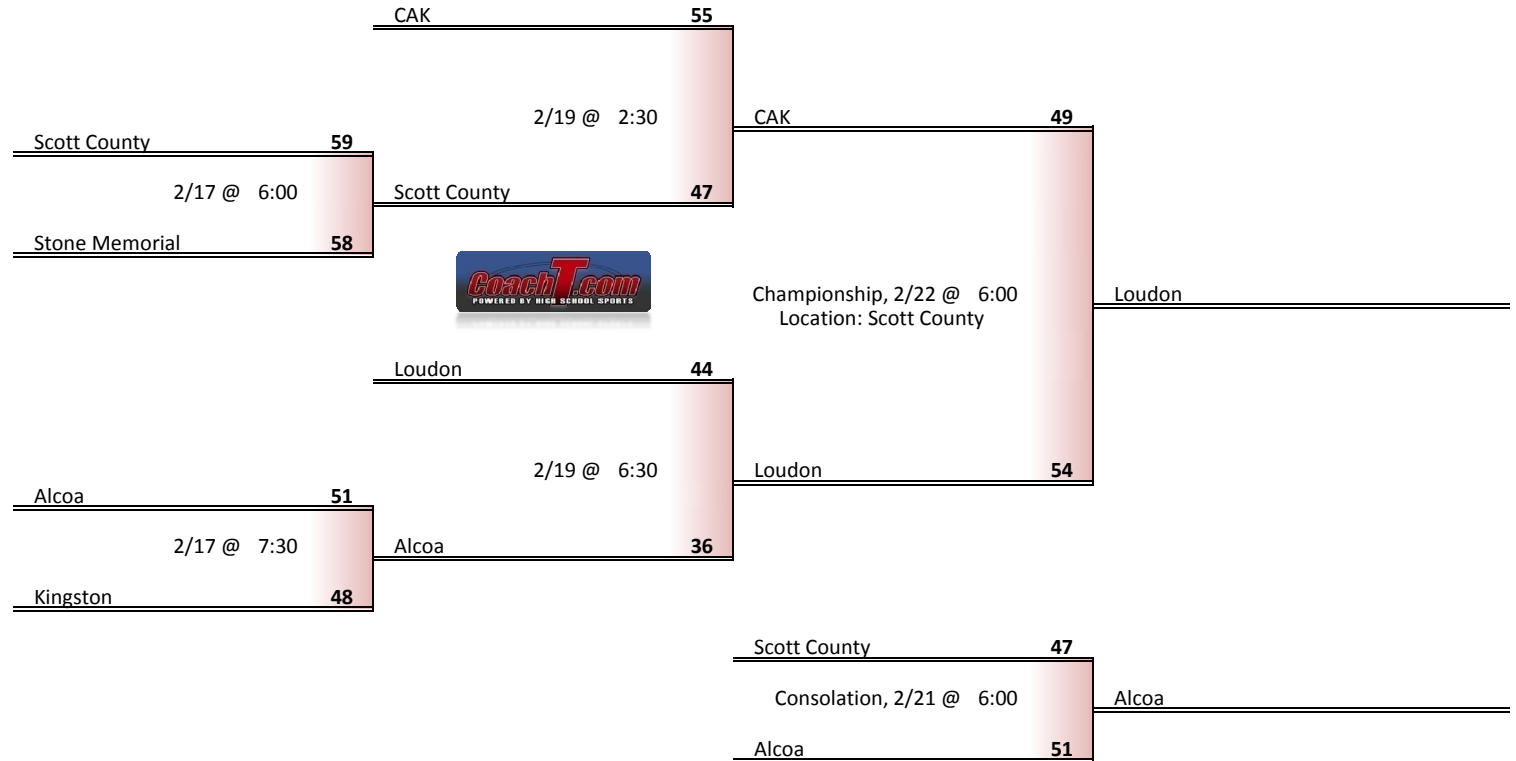

DI Districts					
A		AA		AAA	
1	9	1	9	1	9
2	10	2	10	2	10
3	11	3	11	3	11
4	12	4	12	4	12
5	13	5	13	5	13
6	14	6	14	6	14
7	15	7	15	7	15
8	16	8	16	8	16
DI Regions					
A		AA		AAA	
DII Regions			DII Regions		
A East-Mid			A West		
AA East-Mid			AA West