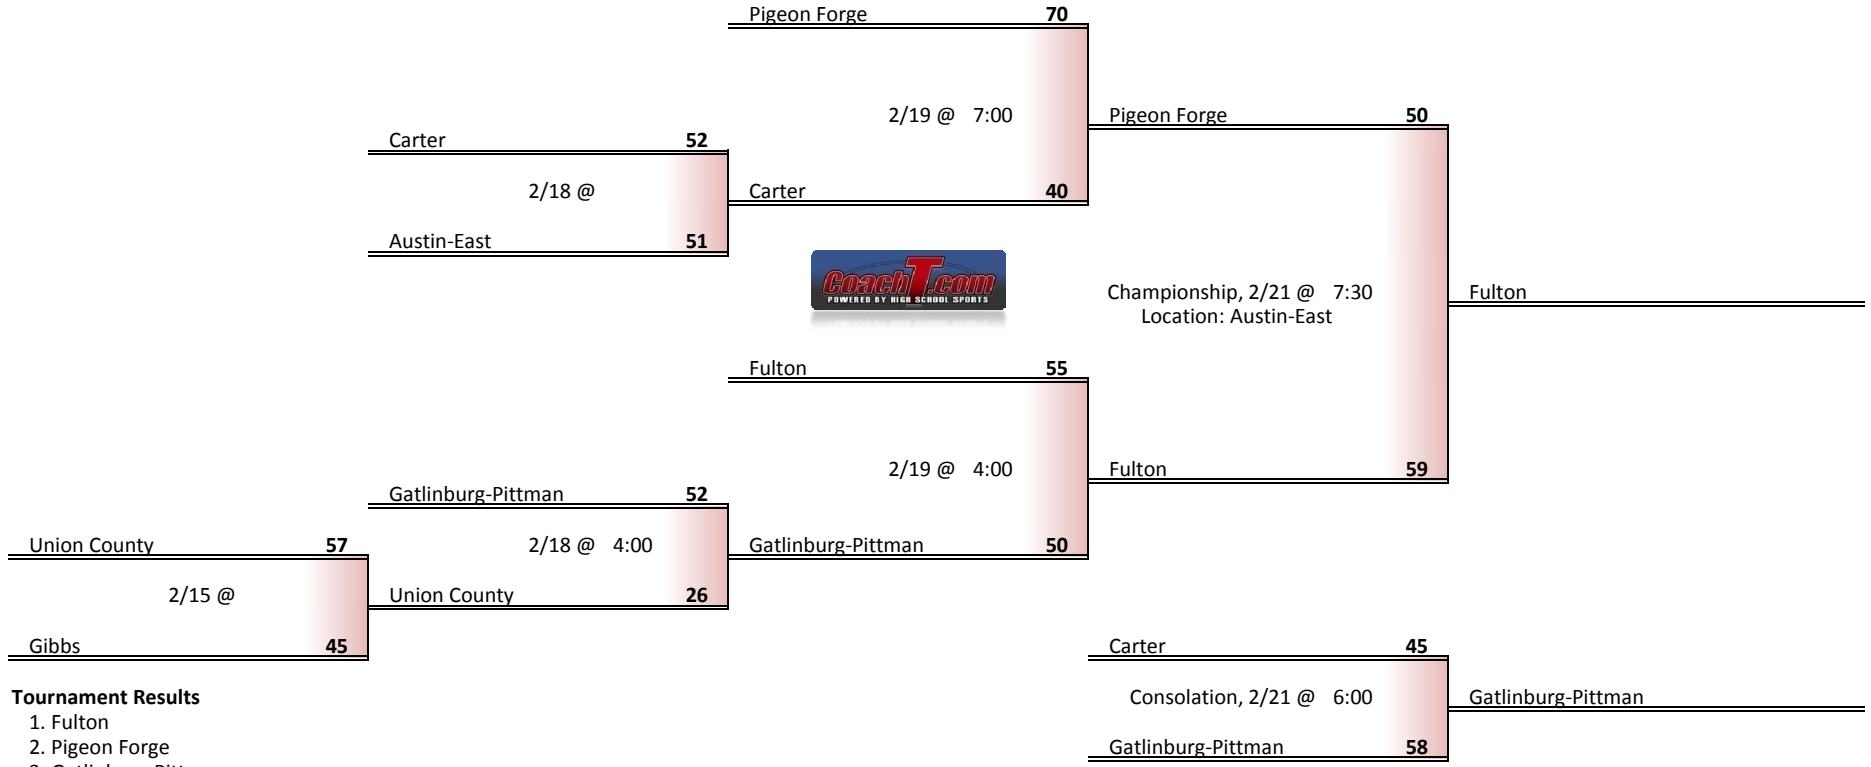

DI Districts					
A		AA		AAA	
1	9	1	9	1	9
2	10	2	10	2	10
3	11	3	11	3	11
4	12	4	12	4	12
5	13	5	13	5	13
6	14	6	14	6	14
7	15	7	15	7	15
8	16	8	16	8	16
DI Regions					
A		AA		AAA	
DI Regions			DI Regions		
A East-Mid			A West		
AA East-Mid			AA West