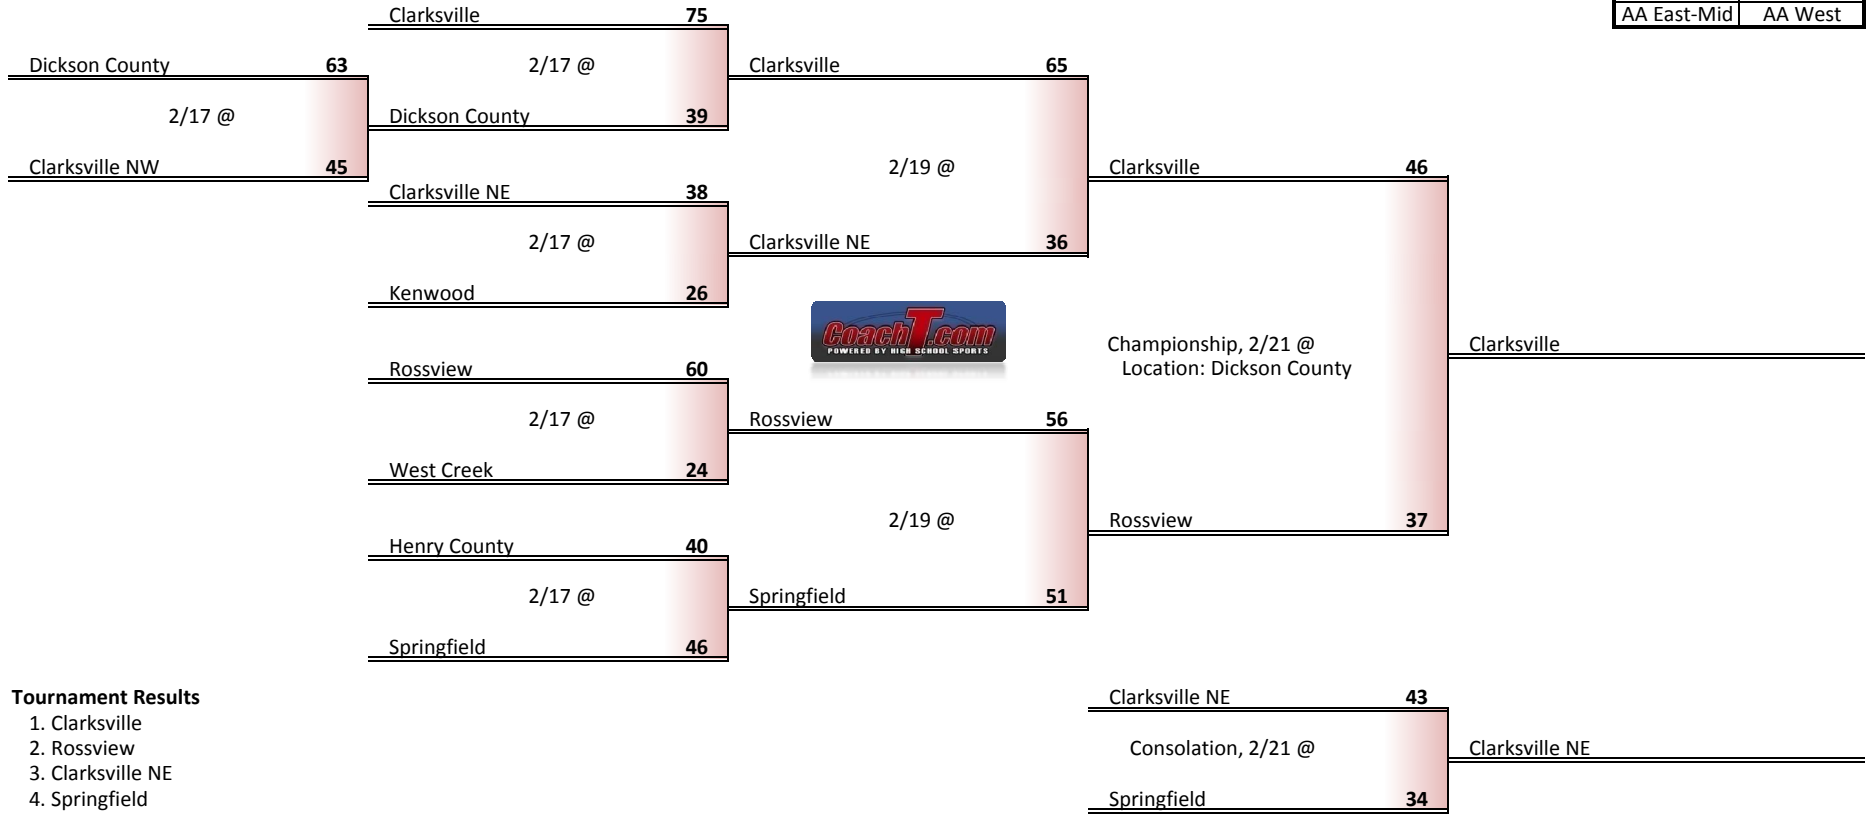

DI Districts					
A		AA		AAA	
1	9	1	9	1	9
2	10	2	10	2	10
3	11	3	11	3	11
4	12	4	12	4	12
5	13	5	13	5	13
6	14	6	14	6	14
7	15	7	15	7	15
8	16	8	16	8	16
DI Regions					
A		AA		AAA	
DII Regions					
A East-Mid			A West		
AA East-Mid			AA West