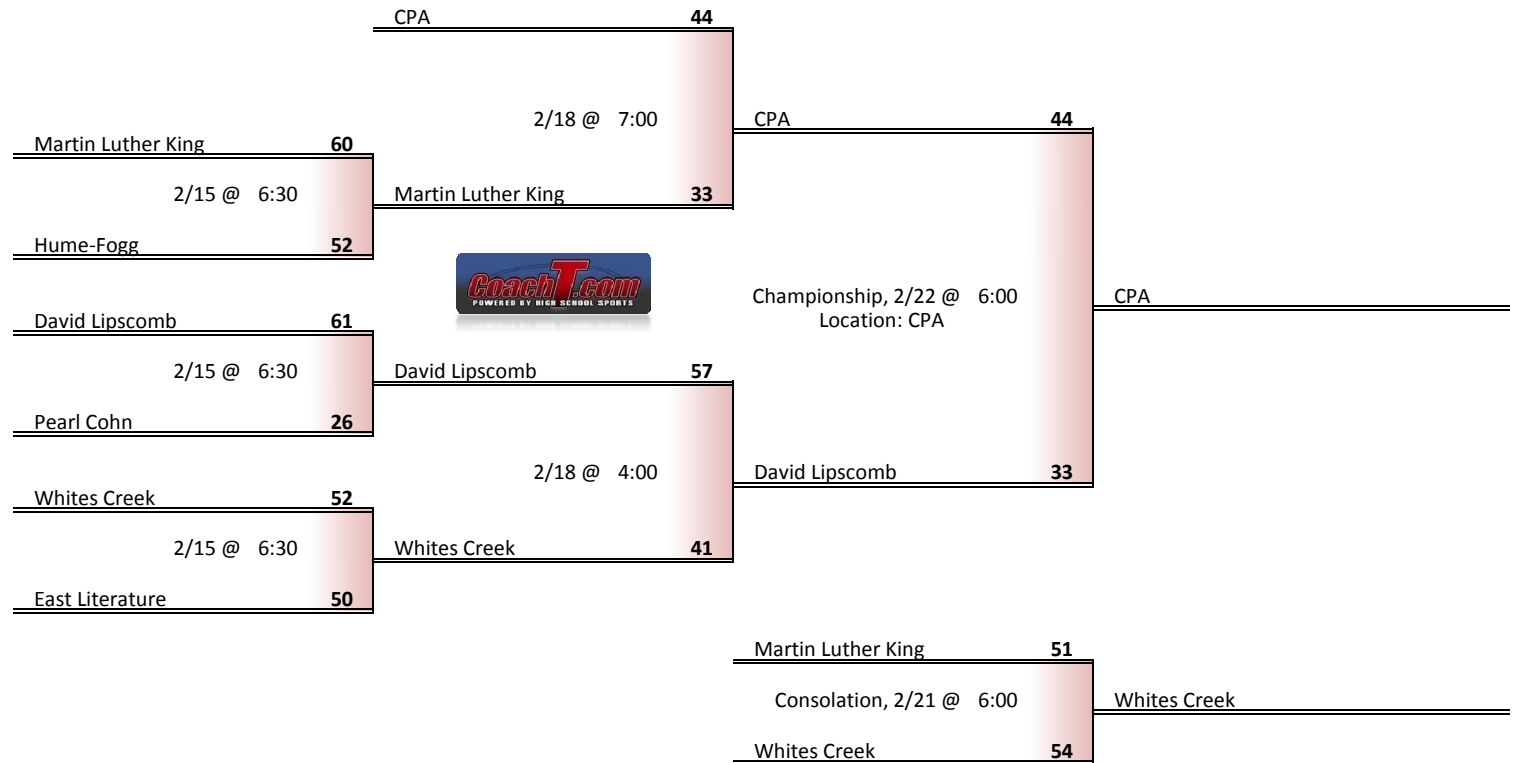

# District 10AA Girls Basketball Brackets

brought to you by:

DI Districts					
A		AA		AAA	
1	9	1	9	1	9
2	10	2	10	2	10
3	11	3	11	3	11
4	12	4	12	4	12
5	13	5	13	5	13
6	14	6	14	6	14
7	15	7	15	7	15
8	16	8	16	8	16
DI Regions					
A		AA		AAA	
DII Regions					
A East-Mid			A West		
AA East-Mid			AA West		