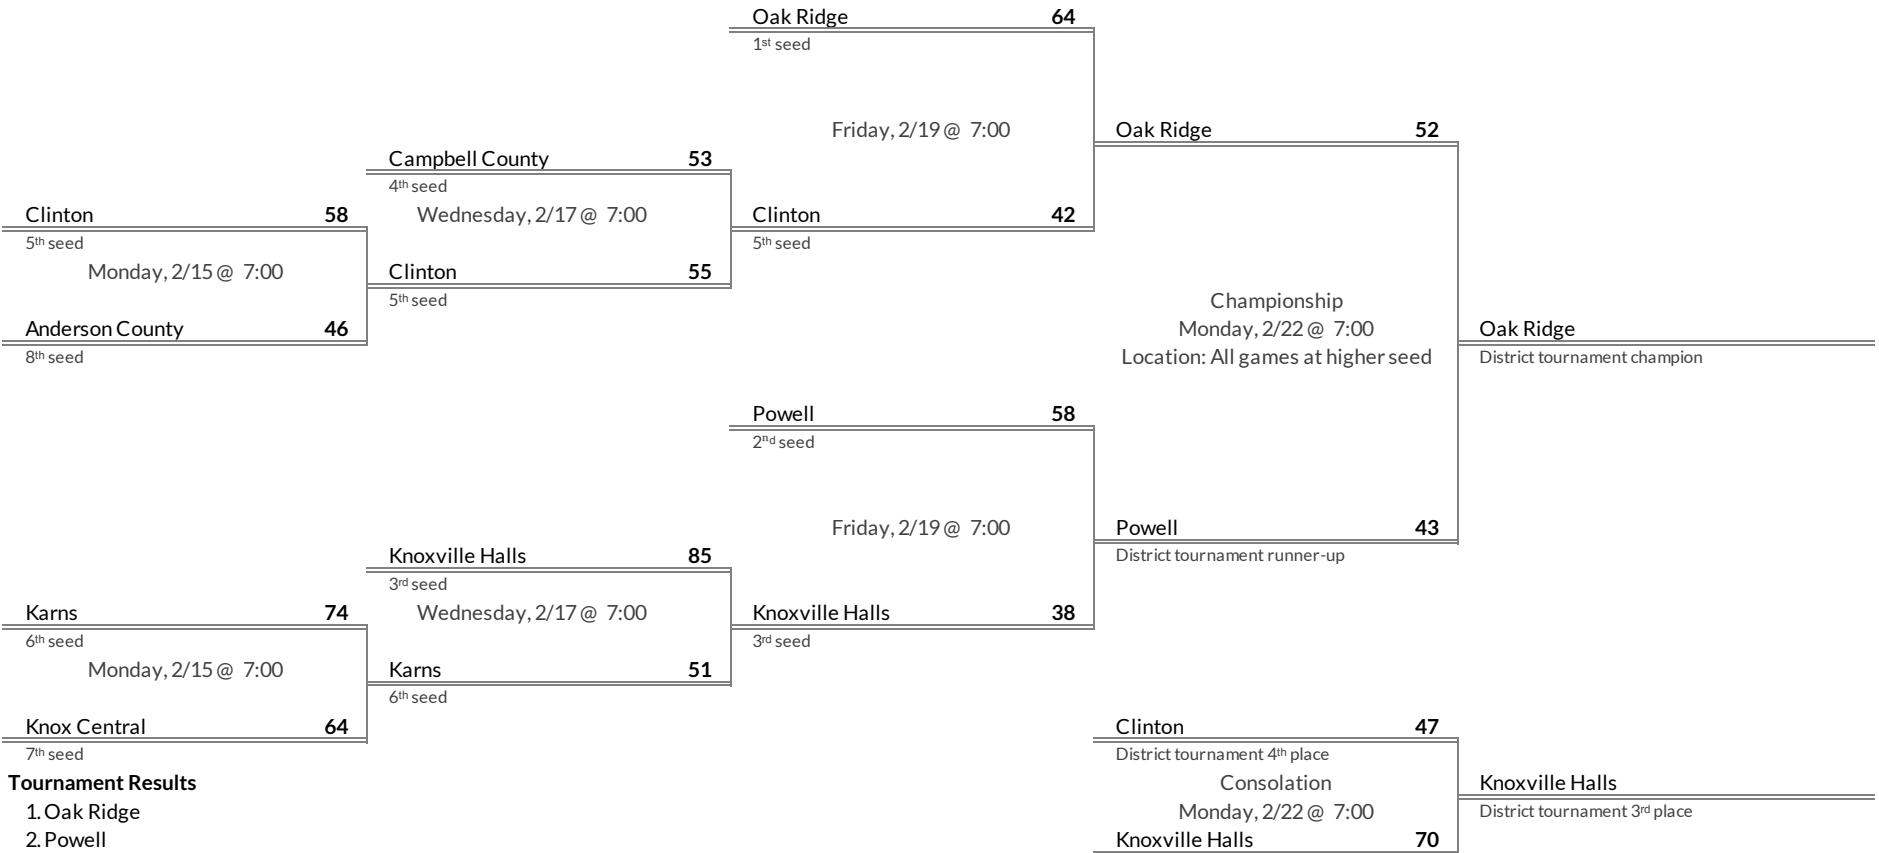

Regular Season Results

- 1 Oak Ridge
- 2 Powell
- 3 Knoxville Halls
- 4 Campbell County
- 5 Clinton
- 6 Karns
- 7 Knox Central
- 8 Anderson County

District 3AAA Girls Basketball Brackets

brought to you by:

Tournament Results

1. Oak Ridge
2. Powell
3. Knoxville Halls
4. Clinton