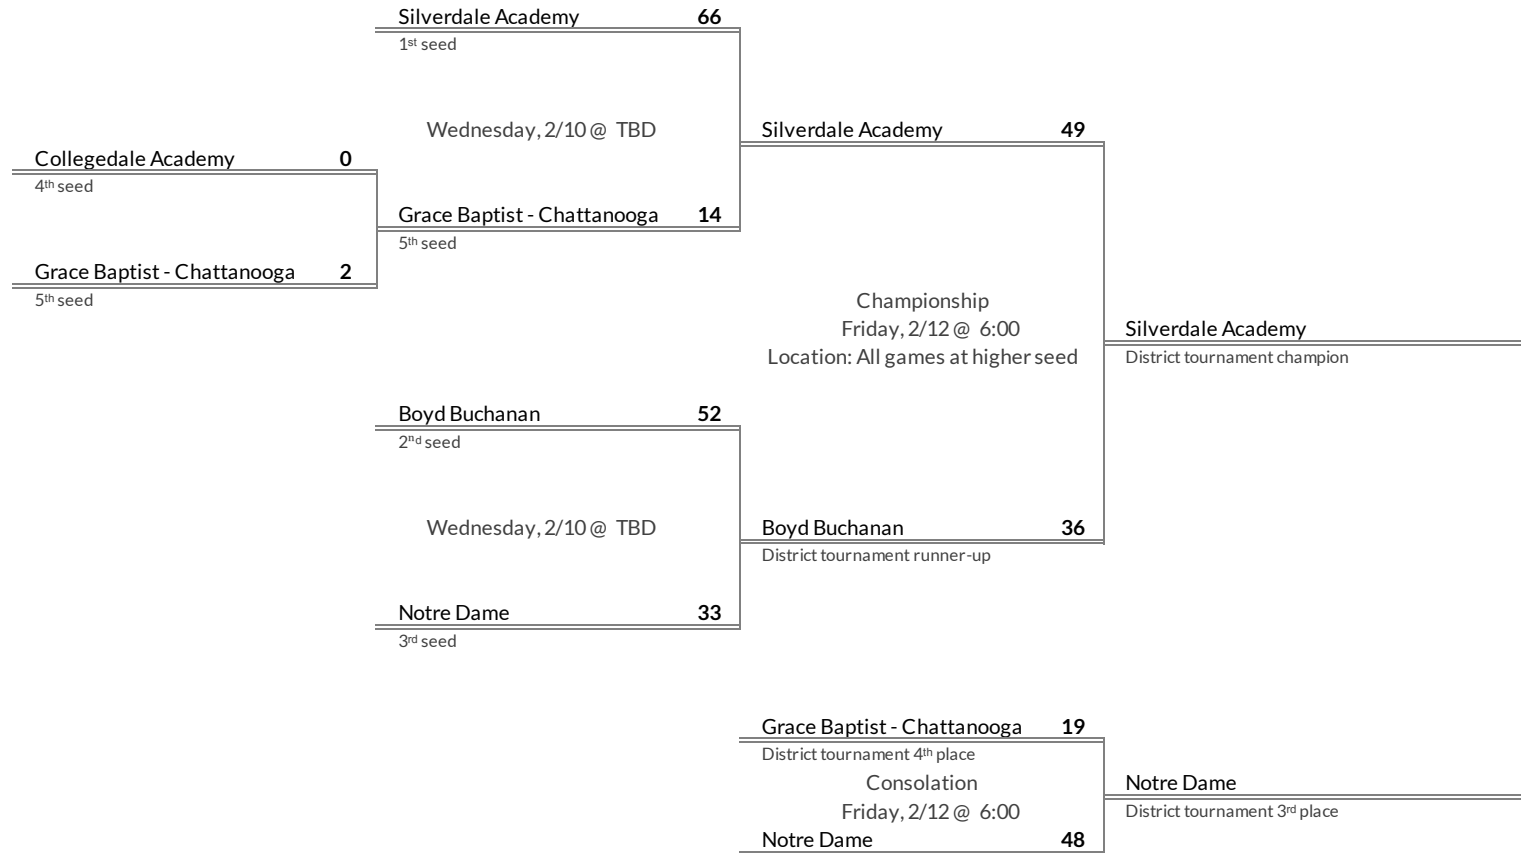

Regular Season Results

- 1 Silverdale Academy
- 2 Boyd Buchanan
- 3 Notre Dame
- 4 Collegedale Academy
- 5 Grace Baptist - Chattanooga

DII A East District 2 Girls Basketball Brackets

brought to you by:

Tournament Results

1. Silverdale Academy
2. Boyd Buchanan
3. Notre Dame
4. Grace Baptist - Chattanooga