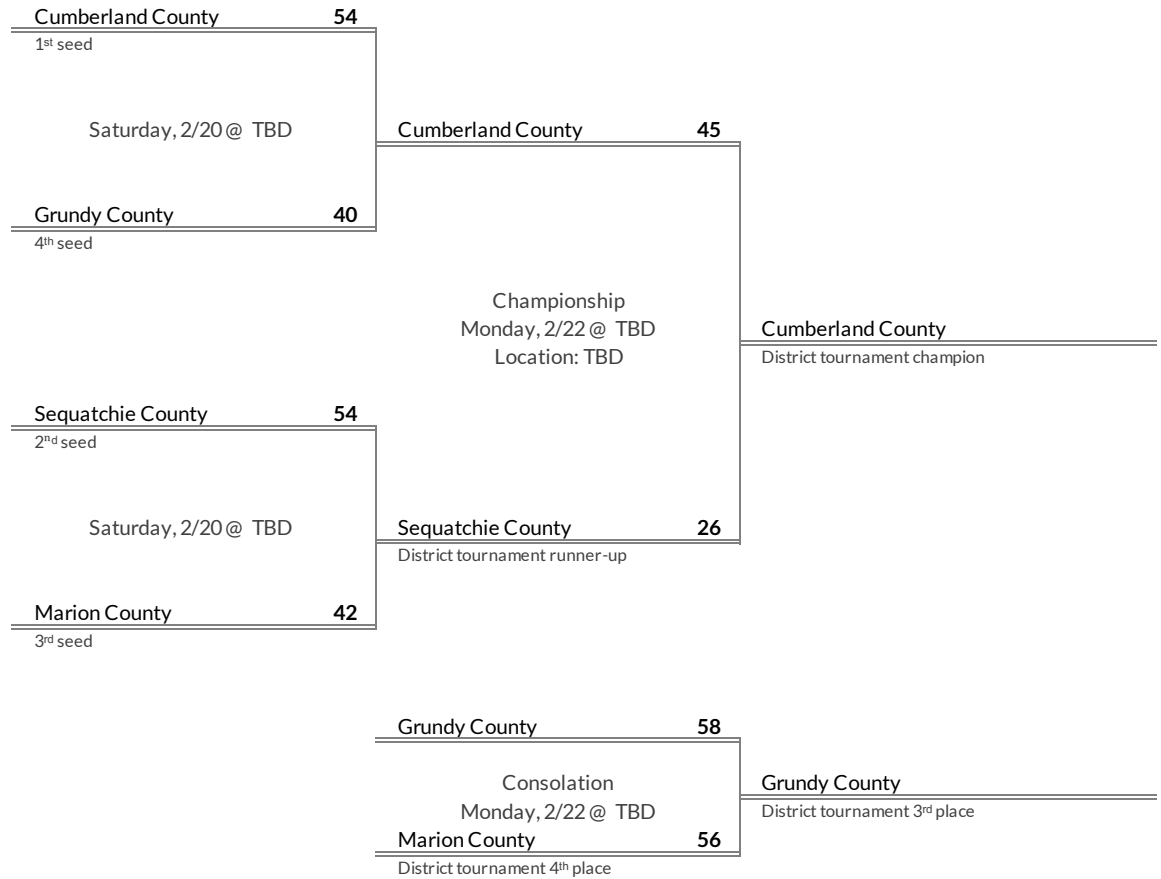

Regular Season Results

- 1 Cumberland County
- 2 Sequatchie County
- 3 Marion County
- 4 Grundy County

District 7AA Girls Basketball Brackets

brought to you by:

Tournament Results

1. Cumberland County
2. Sequatchie County
3. Grundy County
4. Marion County