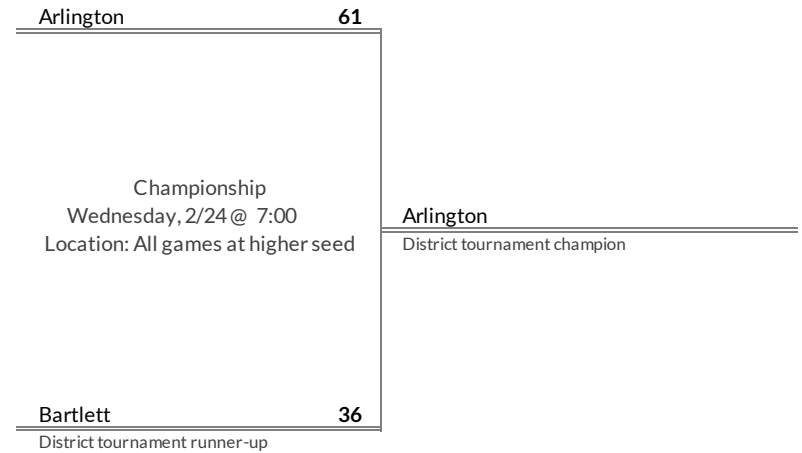

District 12AAA Girls Basketball Brackets

brought to you by:

Tournament Results

- 1. Cane Ridge
- 2. Hillsboro
- 3. Hunters Lane
- 4. Hillwood

Regular Season Results

- 1 Hardin County
- 2 Dyer County
- 3 Munford
- 4 Liberty
- 5 Brighton

District 13AAA Girls Basketball Brackets

brought to you by:

Tournament Results

- 1. Hardin County
- 2. Dyer County
- 3. Munford
- 4. Brighton

- Regular Season Results**
 1 Arlington
 2 Bartlett

District 14AAA Girls Basketball Brackets

brought to you by:

Tournament Results

1. Arlington
2. Bartlett
- 3.
- 4.

Regular Season Results

- 1 Collierville
- 2 Houston

District 15AAA Girls Basketball Brackets

brought to you by:

Tournament Results