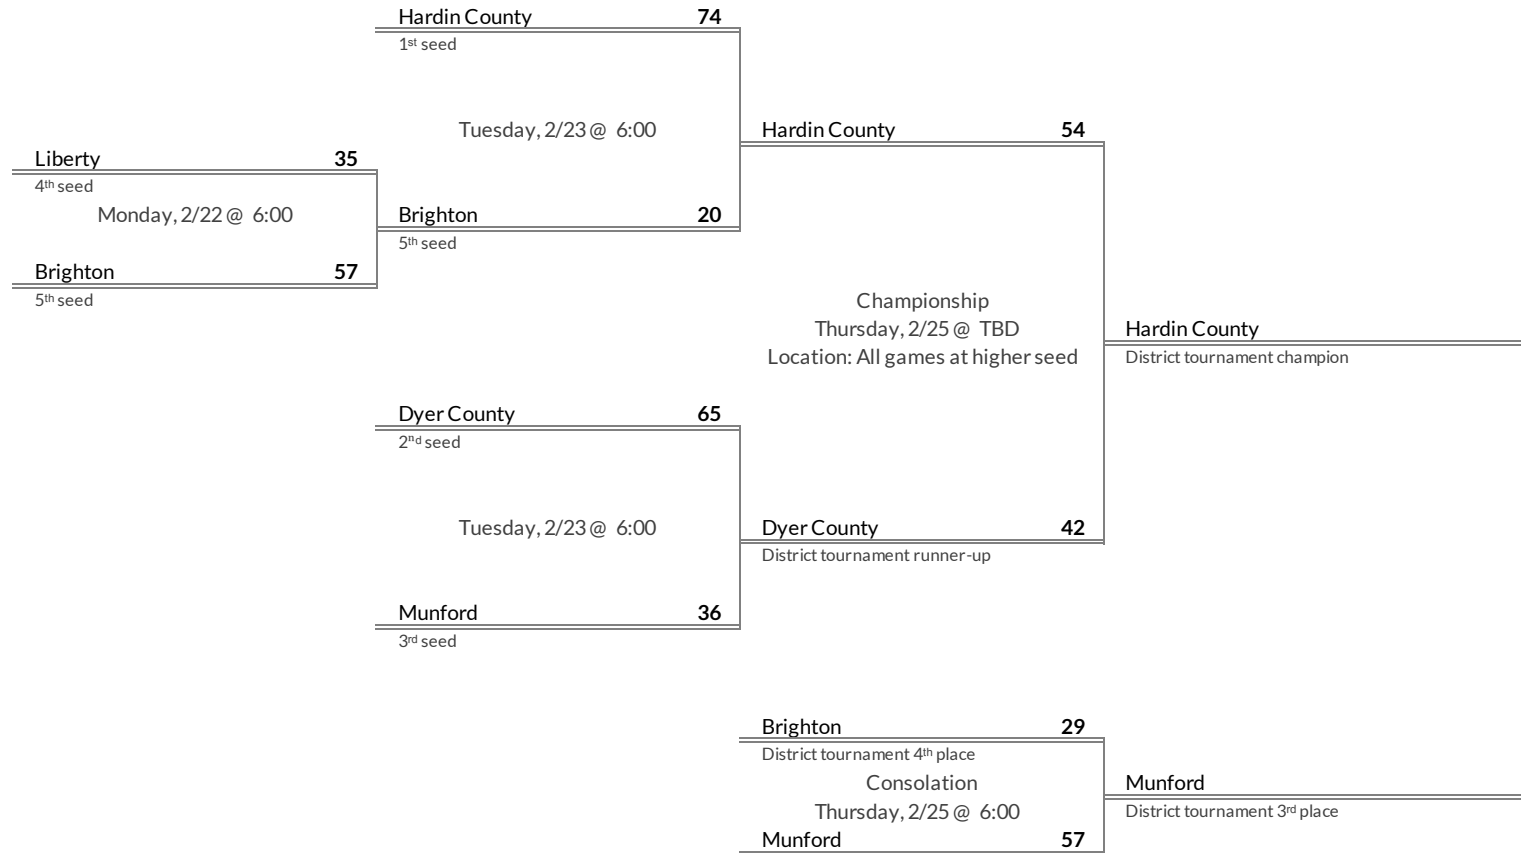

Regular Season Results

- 1 Hardin County
- 2 Dyer County
- 3 Munford
- 4 Liberty
- 5 Brighton

District 13AAA Girls Basketball Brackets

brought to you by:

Tournament Results

1. Hardin County
2. Dyer County
3. Munford
4. Brighton