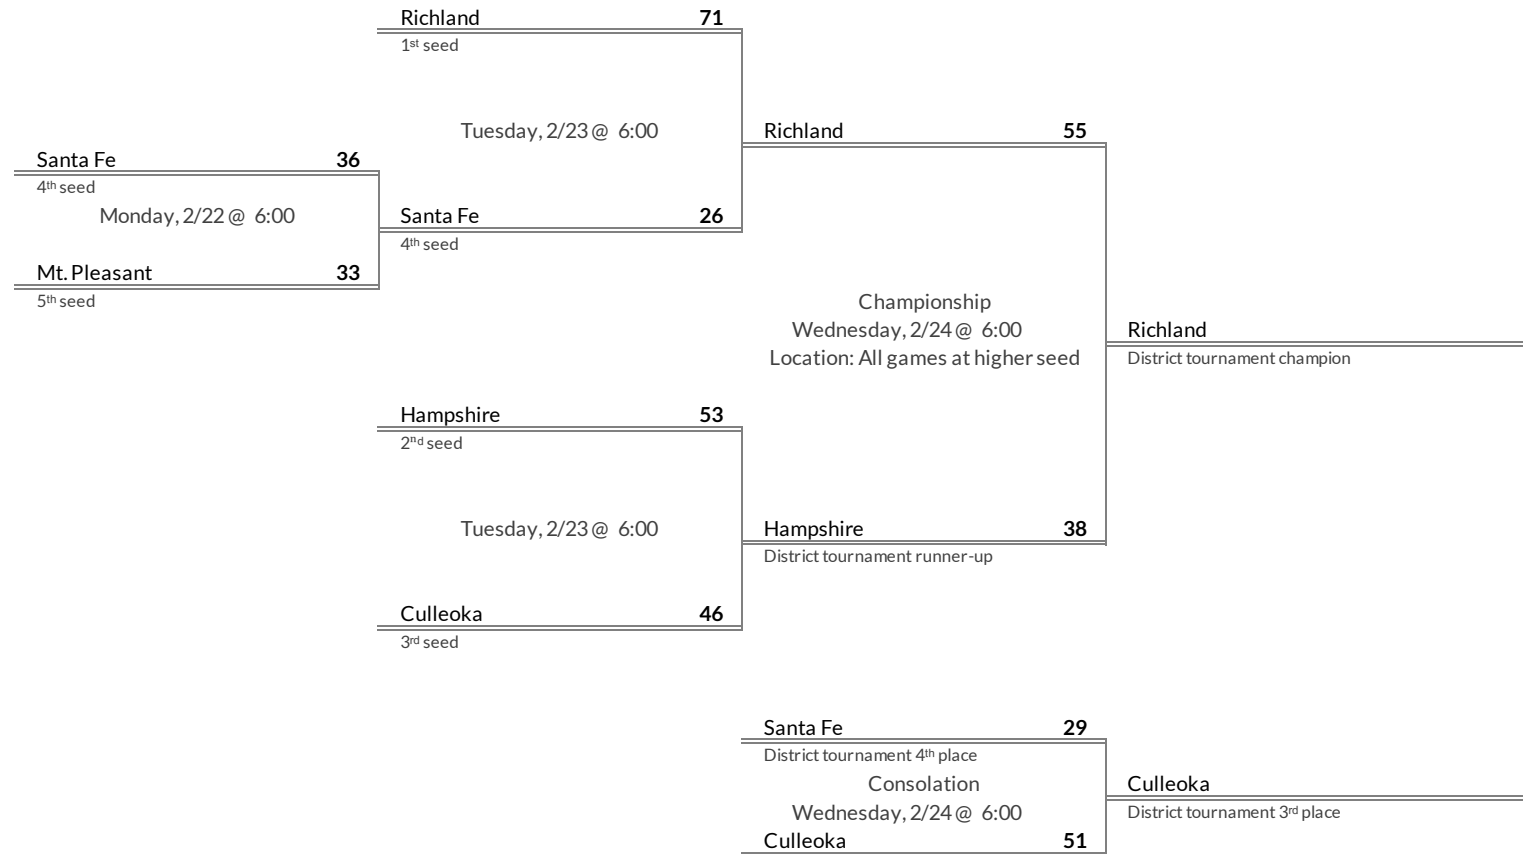

Regular Season Results

- 1 Richland
- 2 Hampshire
- 3 Culleoka
- 4 Santa Fe
- 5 Mt. Pleasant

District 10A Girls Basketball Brackets

brought to you by:

Tournament Results

1. Richland
2. Hampshire
3. Culleoka
4. Santa Fe