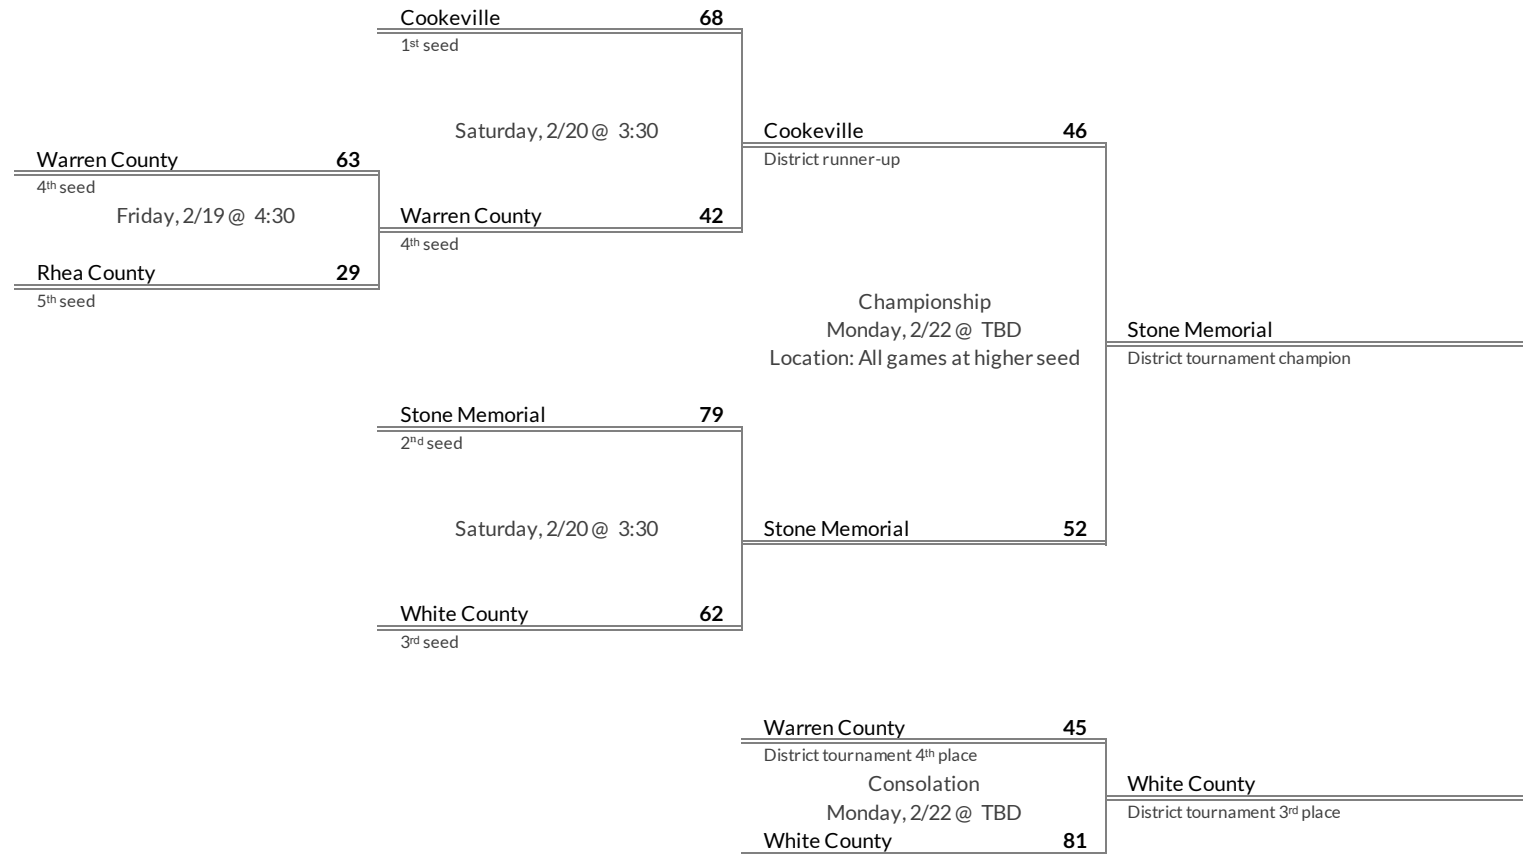

Regular Season Results

- 1 Cookeville
- 2 Stone Memorial
- 3 White County
- 4 Warren County
- 5 Rhea County

District 6AAA Girls Basketball Brackets

brought to you by:

Tournament Results

1. Stone Memorial
2. Cookeville
3. White County
4. Warren County