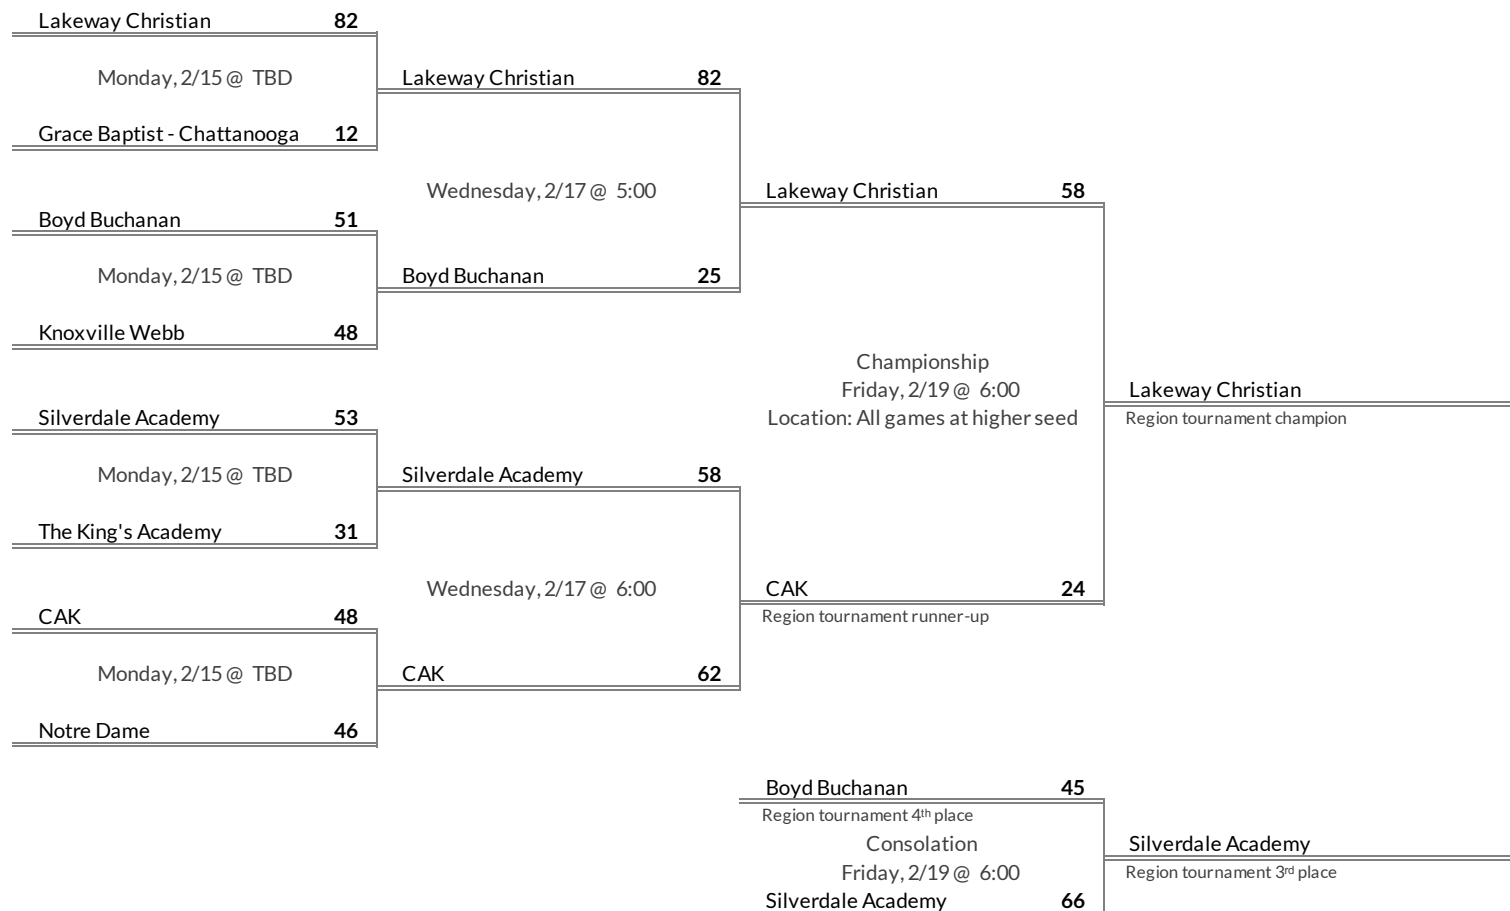

District Results (District 1)

- 1 Lakeway Christian
- 2 CAK
- 3 Knoxville Webb
- 4 The King's Academy

District Results (District 2)

- 1 Silverdale Academy
- 2 Boyd Buchanan
- 3 Notre Dame
- 4 Grace Baptist - Chattanooga

DII A East Region Girls Basketball Brackets

brought to you by:

Tournament Results

1. Lakeway Christian
2. CAK
3. Silverdale Academy
4. Boyd Buchanan