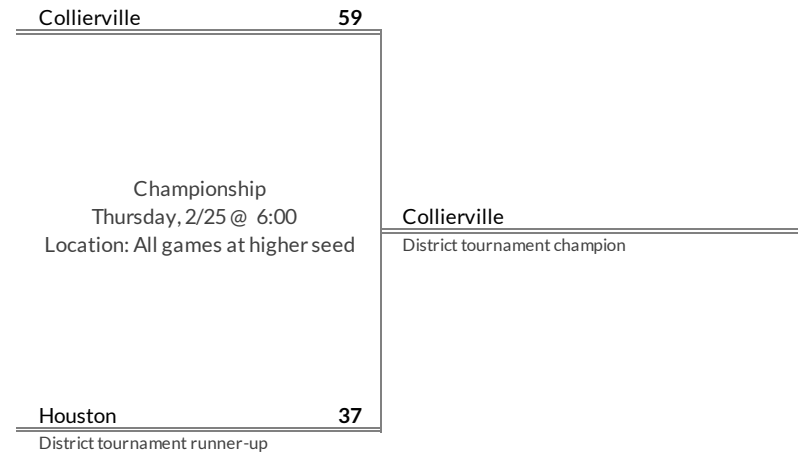

brought to you by:

Tournament Results

1. Arlington
2. Bartlett
- 3.
- 4.

Regular Season Results

- 1 Collierville
- 2 Houston

District 15AAA Girls Basketball Brackets

brought to you by:

Tournament Results