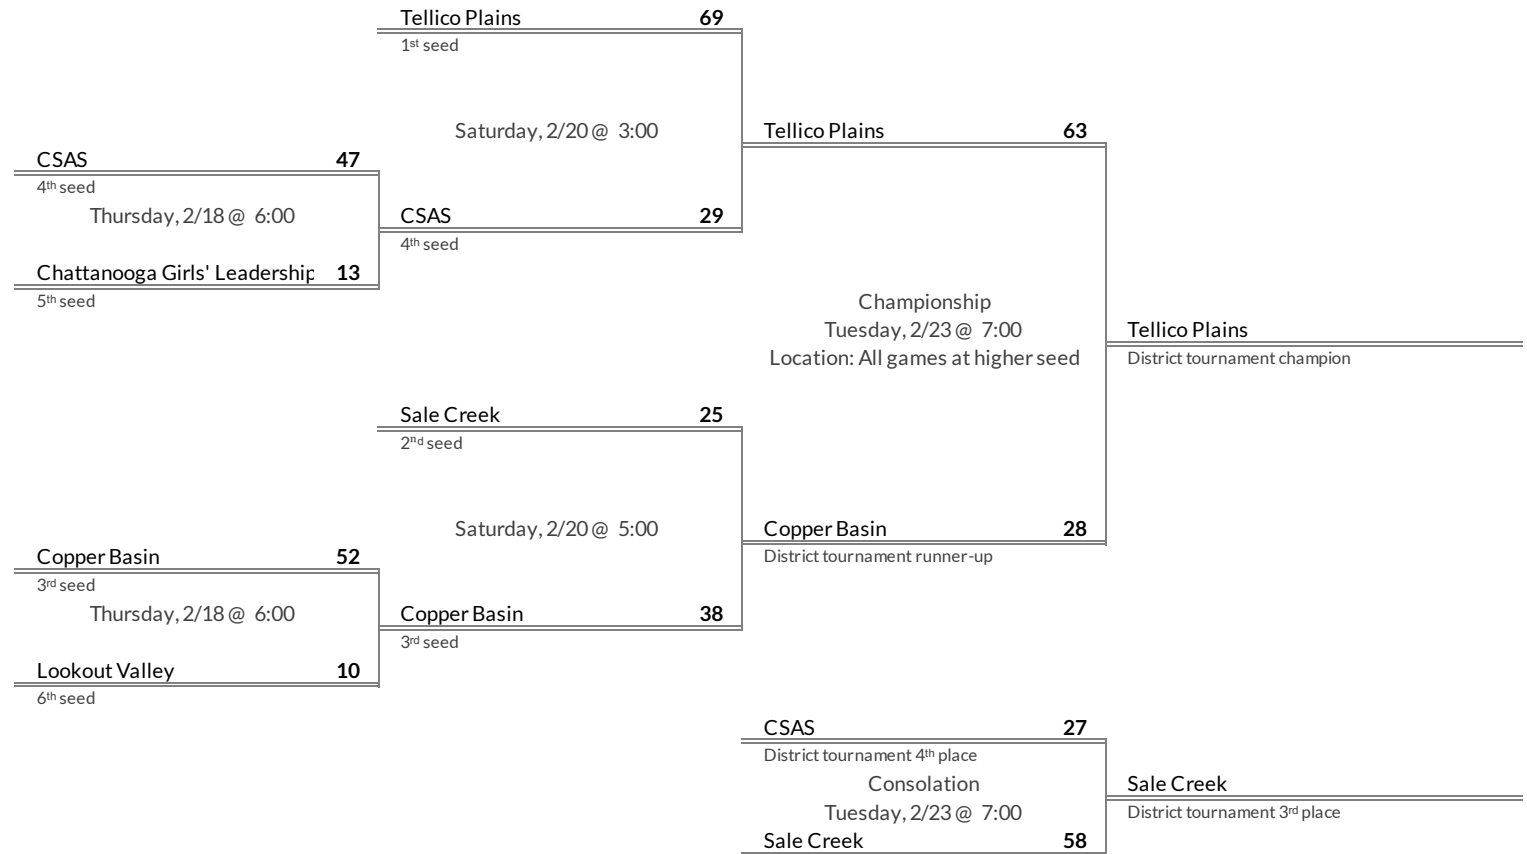

Regular Season Results

- 1 Tellico Plains
- 2 Sale Creek
- 3 Copper Basin
- 4 CSAS
- 5 Chattanooga Girls' Leadership Academy
- 6 Lookout Valley

District 4A Girls Basketball Brackets

brought to you by:

Tournament Results

1. Tellico Plains
2. Copper Basin
3. Sale Creek
4. CSAS