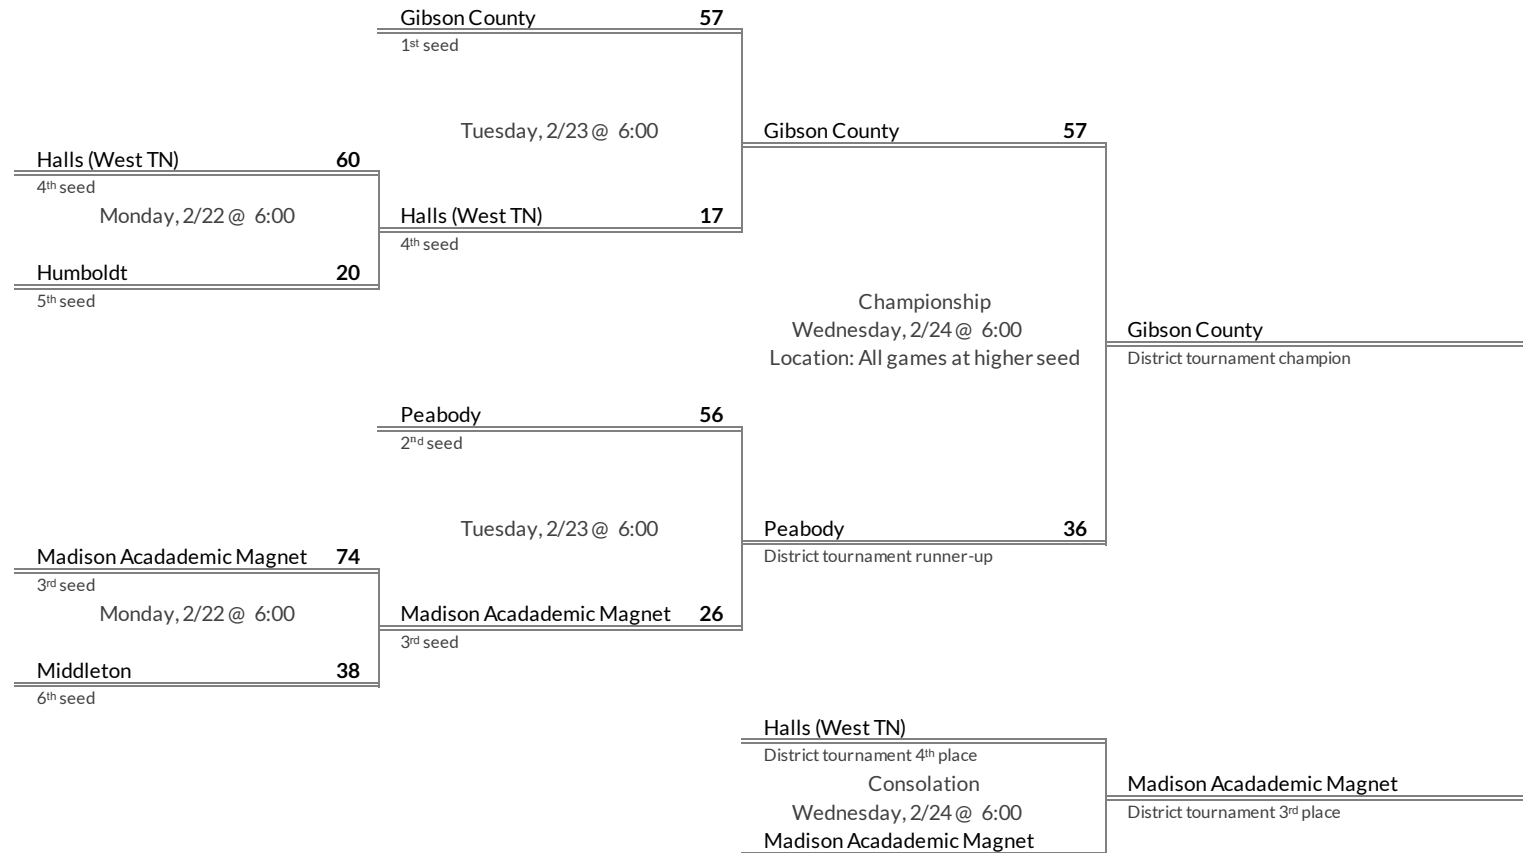

Regular Season Results

- 1 Gibson County
- 2 Peabody
- 3 Madison Acadademic Magnet
- 4 Halls (West TN)
- 5 Humboldt
- 6 Middleton

District 14A Girls Basketball Brackets

brought to you by:

Tournament Results

1. Gibson County
2. Peabody
3. Madison Acadademic Magnet
4. Halls (West TN)