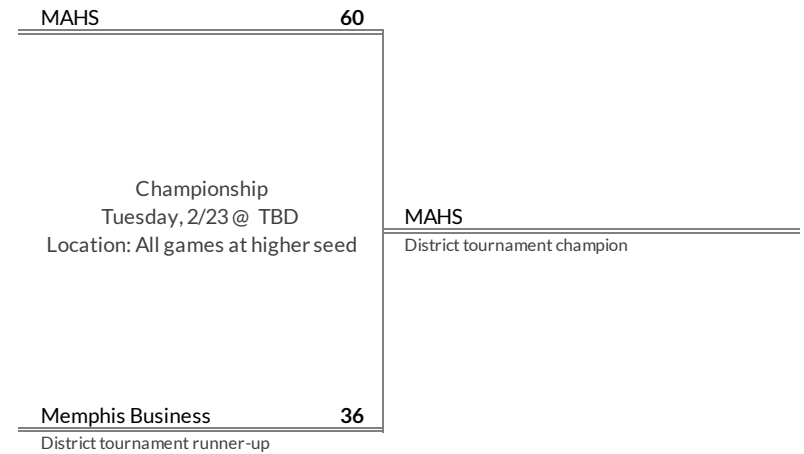

District 13A Girls Basketball Brackets

brought to you by:

Tournament Results

- 1. Greenfield
- 2. Union City
- 3. Gleason
- 4. Bradford

Regular Season Results

- 1 Gibson County
- 2 Peabody
- 3 Madison Acadademic Magnet
- 4 Halls (West TN)
- 5 Humboldt
- 6 Middleton

District 14A Girls Basketball Brackets

brought to you by:

Tournament Results

- 1. Gibson County
- 2. Peabody
- 3. Madison Acadademic Magnet
- 4. Halls (West TN)

- Regular Season Results**
- 1 MAHS
 - 2 Memphis Business

District 15A Girls Basketball Brackets

brought to you by:

Tournament Results

1. MAHS
2. Memphis Business
- 3.
- 4.

District 16A Girls Basketball Brackets

brought to you by:

Regular Season Results

- 1 Sullivan East
- 2 Elizabethton
- 3 Sullivan Central
- 4 Happy Valley
- 5 Unicoi County
- 6 Sullivan South
- 7 Johnson County