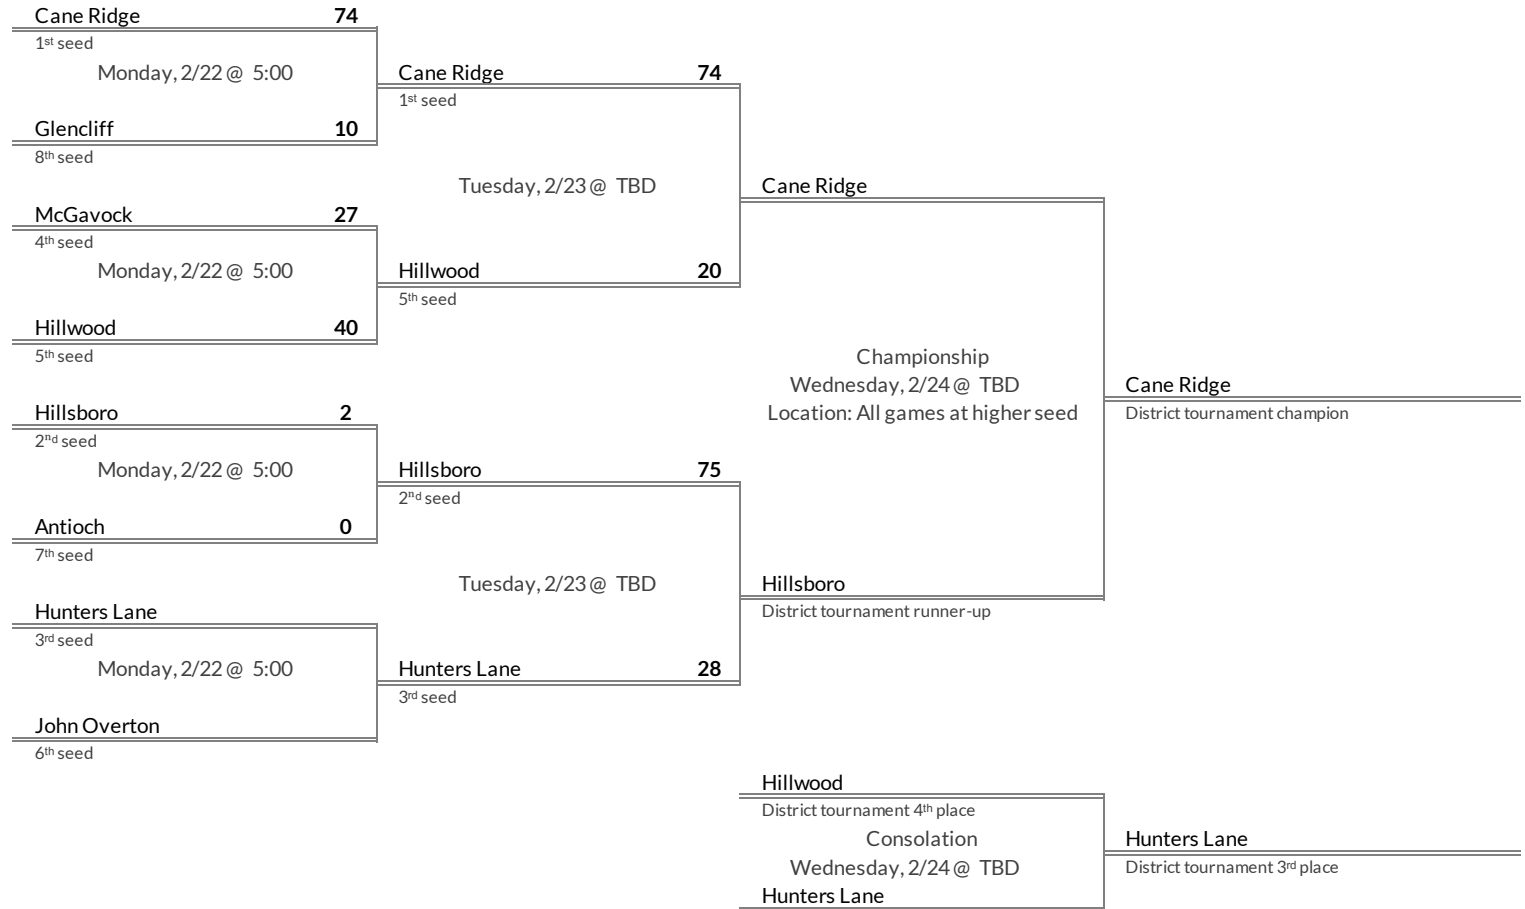

District 12AAA Girls Basketball Brackets

brought to you by:

Tournament Results

- 1. Cane Ridge
- 2. Hillsboro
- 3. Hunters Lane
- 4. Hillwood

Regular Season Results

- 1 Hardin County
- 2 Dyer County
- 3 Munford
- 4 Liberty
- 5 Brighton