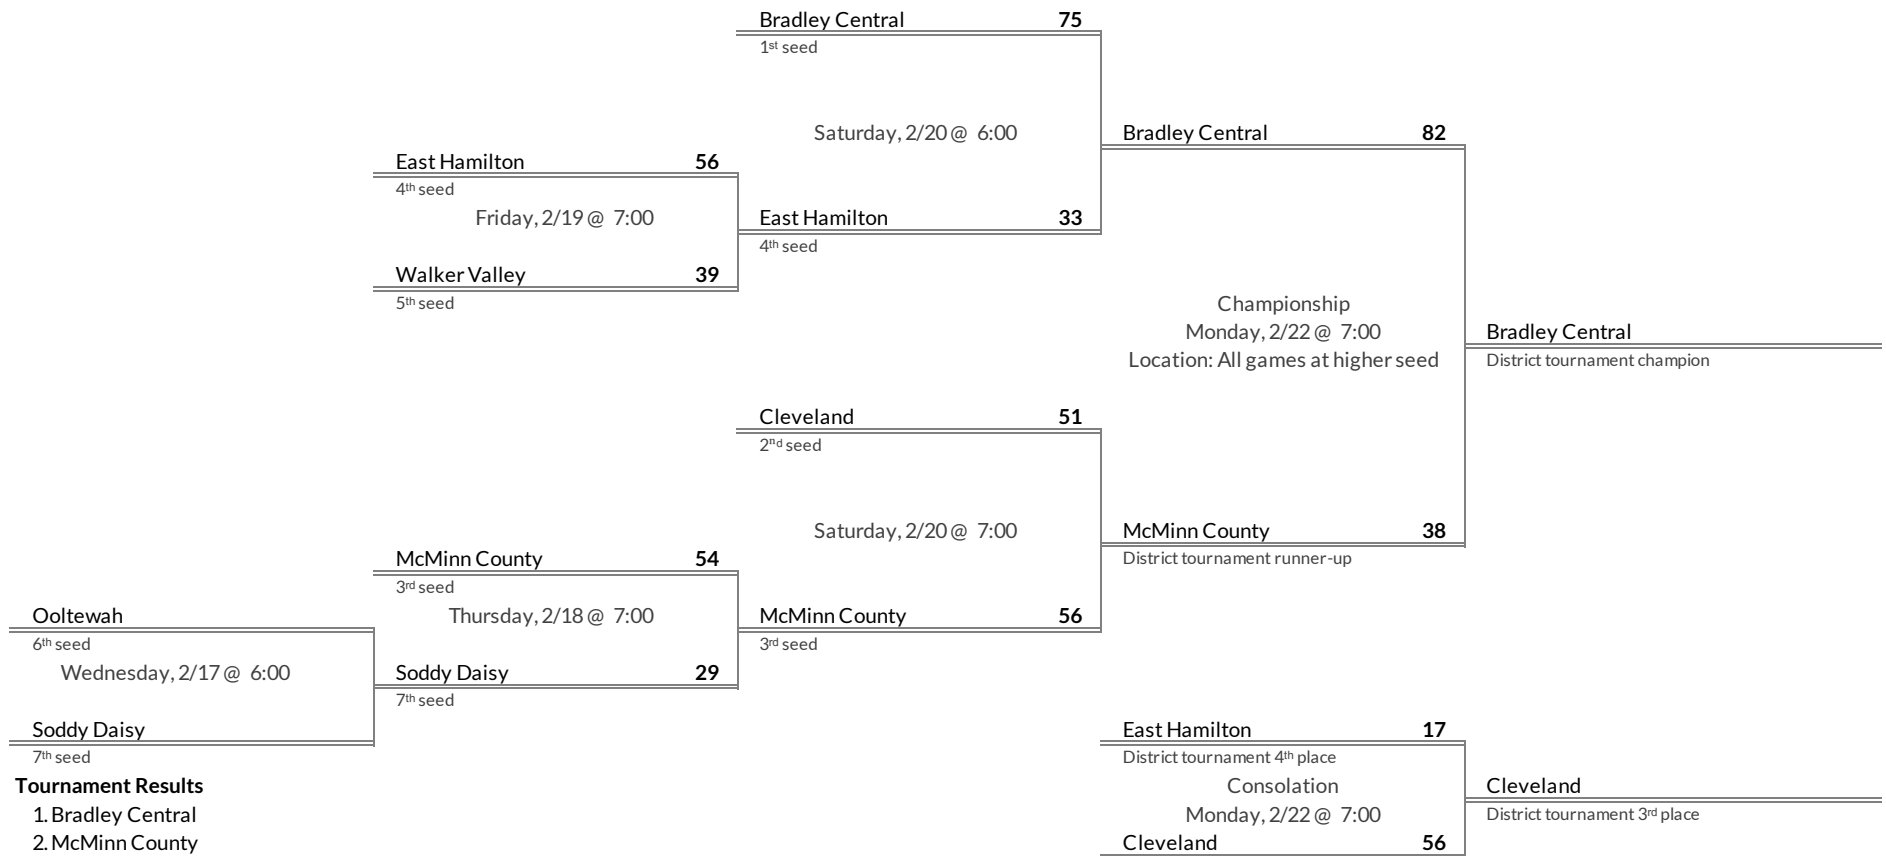

Regular Season Results

- 1 Bradley Central
- 2 Cleveland
- 3 McMinn County
- 4 East Hamilton
- 5 Walker Valley
- 6 Ooltewah
- 7 Soddy Daisy

District 5AAA Girls Basketball Brackets

brought to you by:

Tournament Results

1. Bradley Central
2. McMinn County
3. Cleveland
4. East Hamilton