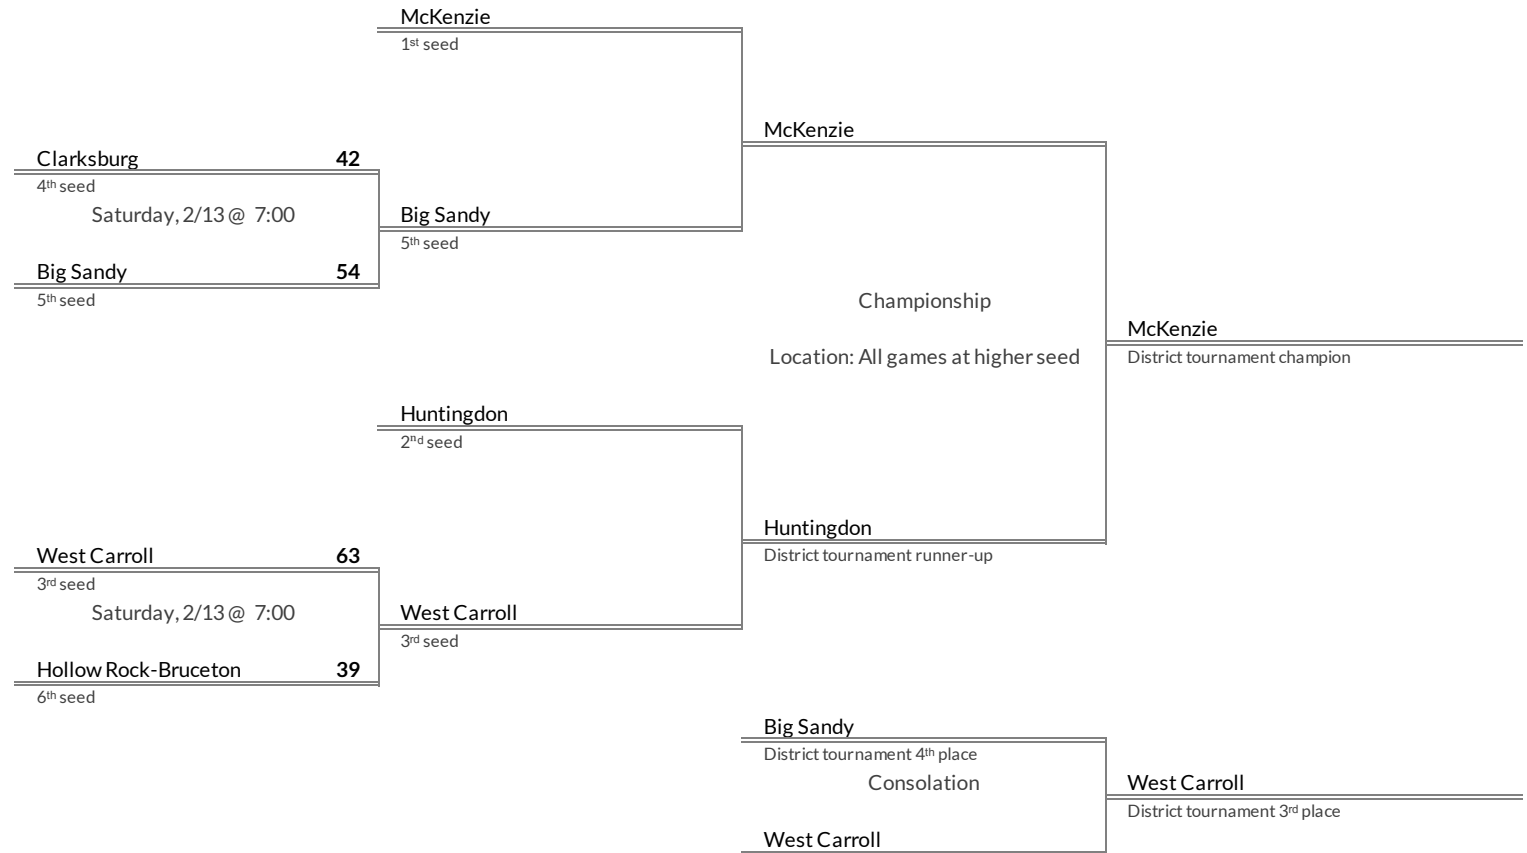

District 10A Girls Basketball Brackets

brought to you by:

Tournament Results

- 1. Richland
- 2. Hampshire
- 3. Culleoka
- 4. Santa Fe

Regular Season Results

- 1 McKenzie
- 2 Huntingdon
- 3 West Carroll
- 4 Clarksburg
- 5 Big Sandy
- 6 Hollow Rock-Bruceton

District 11A Girls Basketball Brackets

brought to you by:

Tournament Results

- 1. McKenzie
- 2. Huntingdon
- 3. West Carroll
- 4. Big Sandy

Regular Season Results

- 1 Summertown
- 2 Loretto
- 3 Wayne County
- 4 Collinwood
- 5 Perry County
- 6 Frank Hughes