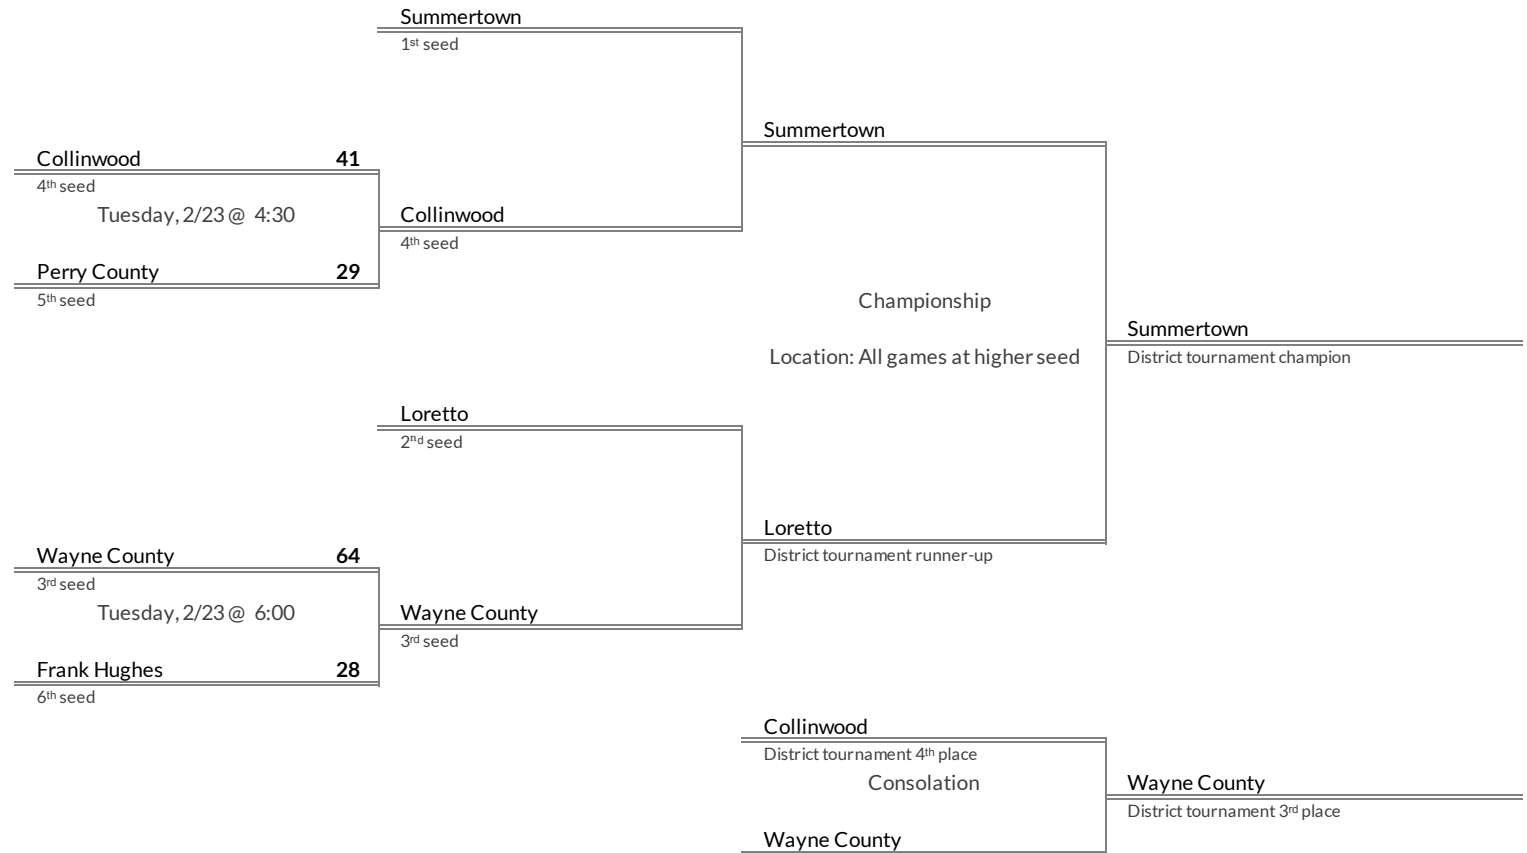

Regular Season Results

- 1 Summertown
- 2 Loretto
- 3 Wayne County
- 4 Collinwood
- 5 Perry County
- 6 Frank Hughes

District 12A Girls Basketball Brackets

brought to you by:

Tournament Results

1. Summertown
2. Loretto
3. Wayne County
4. Collinwood