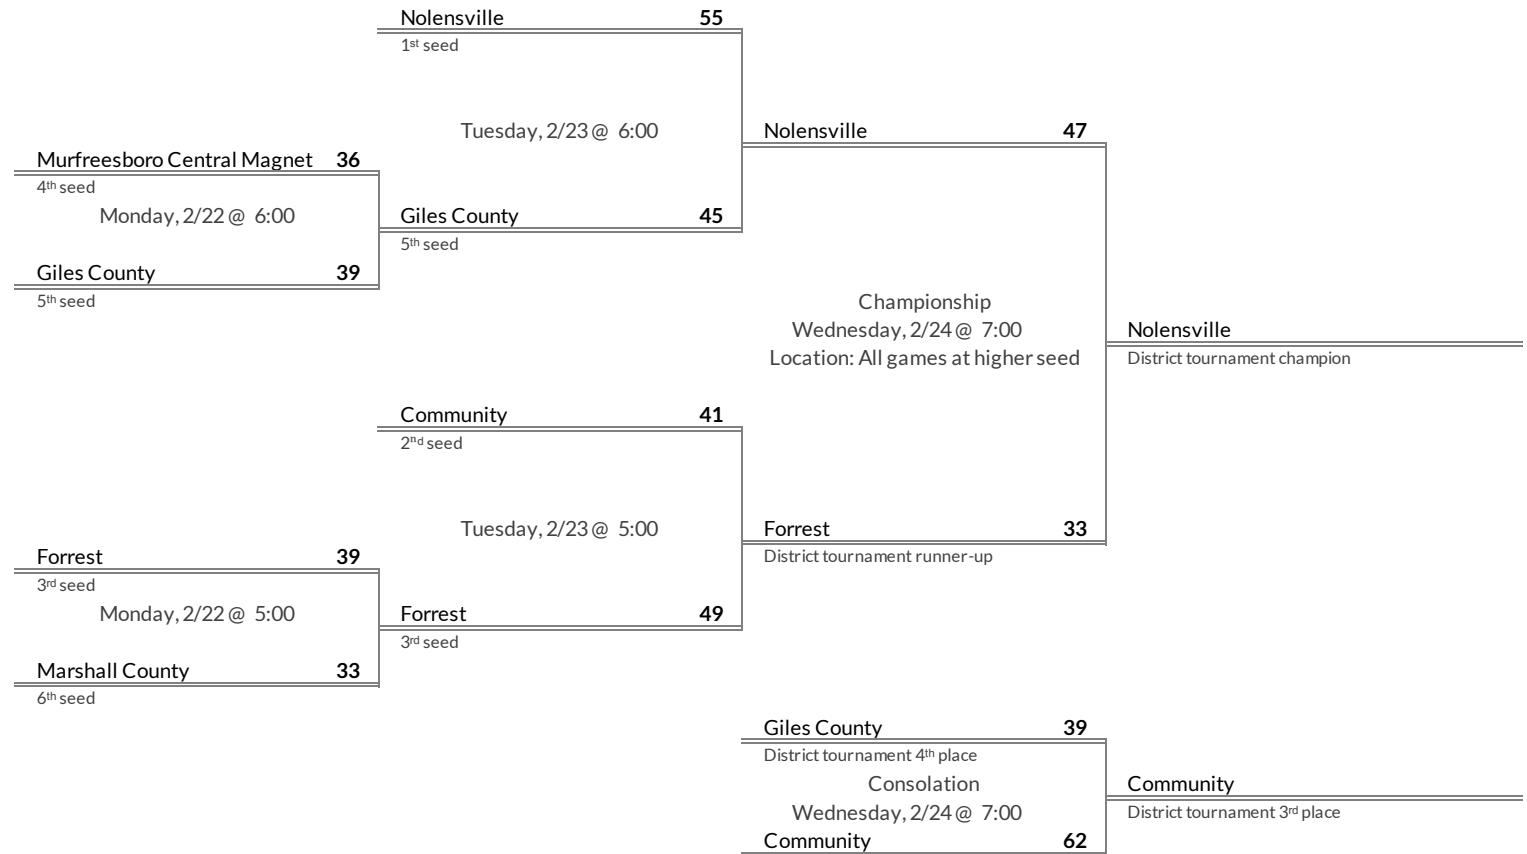

Regular Season Results

- 1 Nolensville
- 2 Community
- 3 Forrest
- 4 Murfreesboro Central Magnet
- 5 Giles County
- 6 Marshall County

District 12AA Girls Basketball Brackets

brought to you by:

Tournament Results

1. Nolensville
2. Forrest
3. Community
4. Giles County