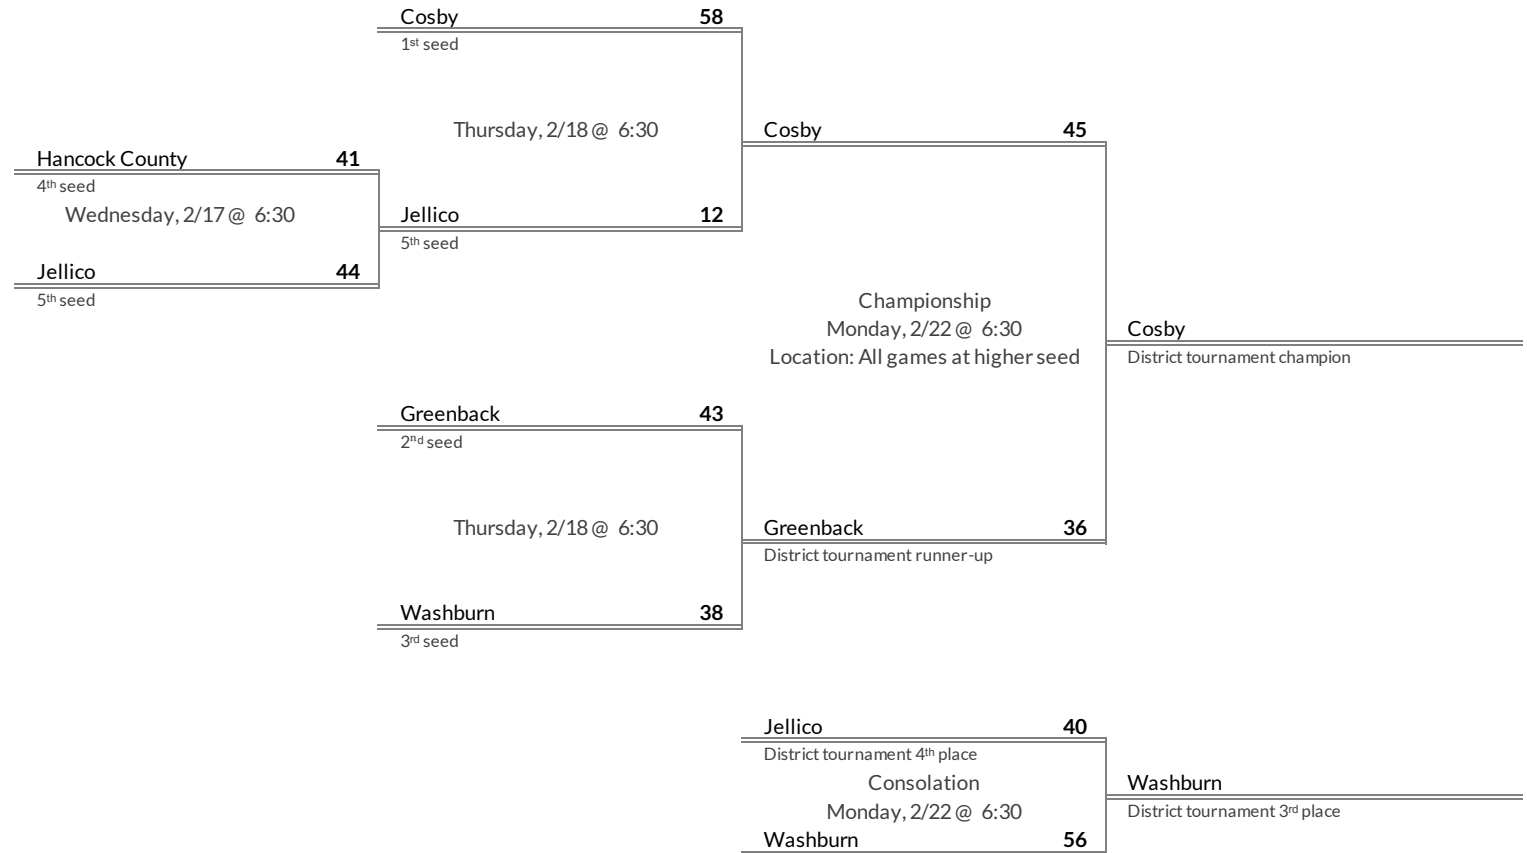

Regular Season Results

- 1 North Greene
- 2 Cloudland
- 3 Unaka
- 4 Hampton
- 5 Sullivan North
- 6 University High

District 1A Girls Basketball Brackets

brought to you by:

Tournament Results

- 1. North Greene
- 2. Cloudland
- 3. Unaka
- 4. Hampton

Regular Season Results

- 1 Cosby
- 2 Greenback
- 3 Washburn
- 4 Hancock County
- 5 Jellico

District 2A Girls Basketball Brackets

brought to you by:

Tournament Results

- 1. Cosby
- 2. Greenback
- 3. Washburn
- 4. Jellico