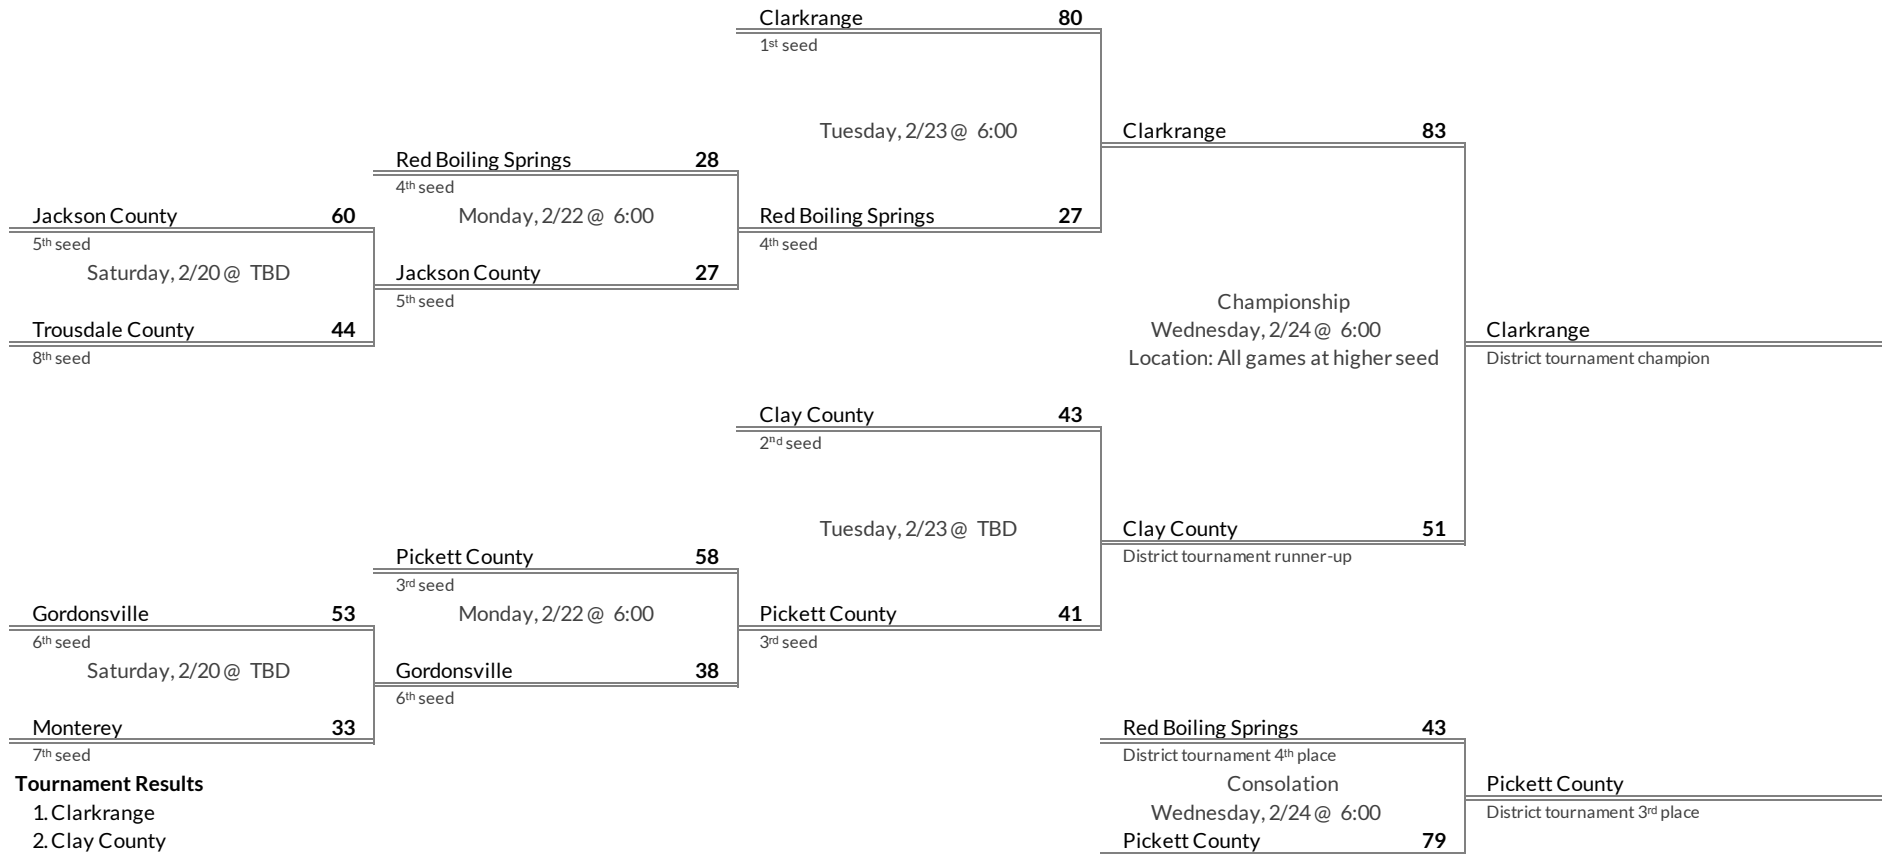

Regular Season Results

- 1 Clarkrange
- 2 Clay County
- 3 Pickett County
- 4 Red Boiling Springs
- 5 Jackson County
- 6 Gordonsville
- 7 Monterey
- 8 Trousdale County

District 6A Girls Basketball Brackets

brought to you by:

Tournament Results

1. Clarkrange
2. Clay County
3. Pickett County
4. Red Boiling Springs