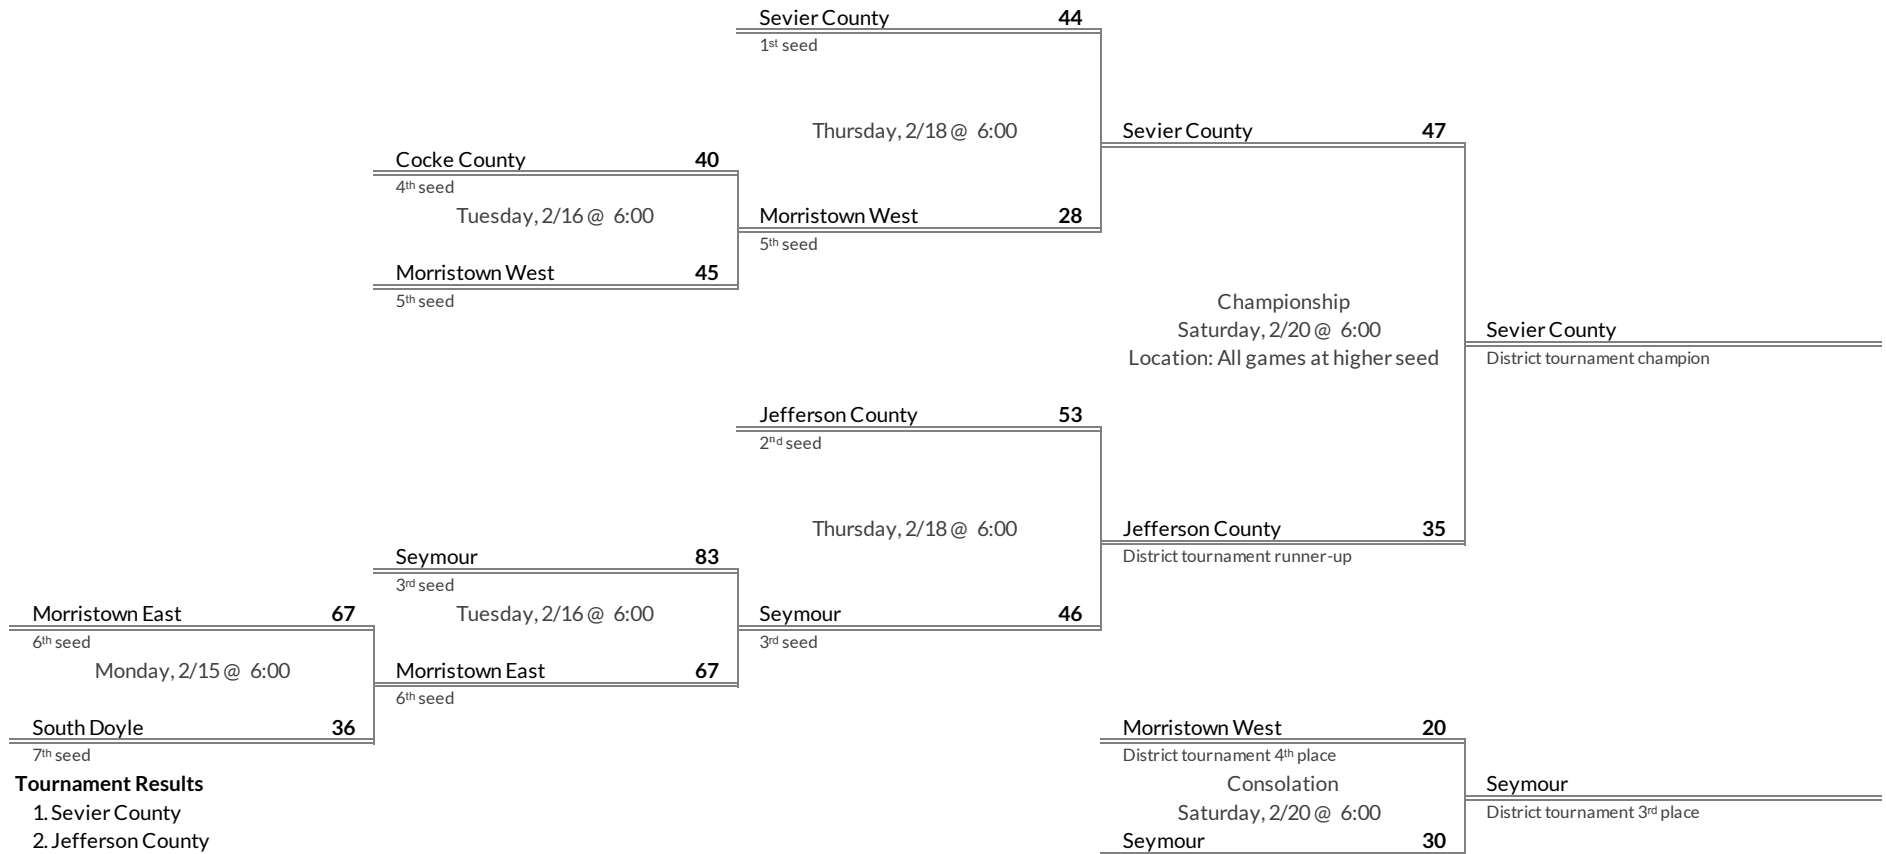

Regular Season Results

- 1 Sevier County
- 2 Jefferson County
- 3 Seymour
- 4 Coker County
- 5 Morristown West
- 6 Morristown East
- 7 South Doyle

District 2AAA Girls Basketball Brackets

brought to you by:

Tournament Results

1. Sevier County
2. Jefferson County
3. Seymour
4. Morristown West