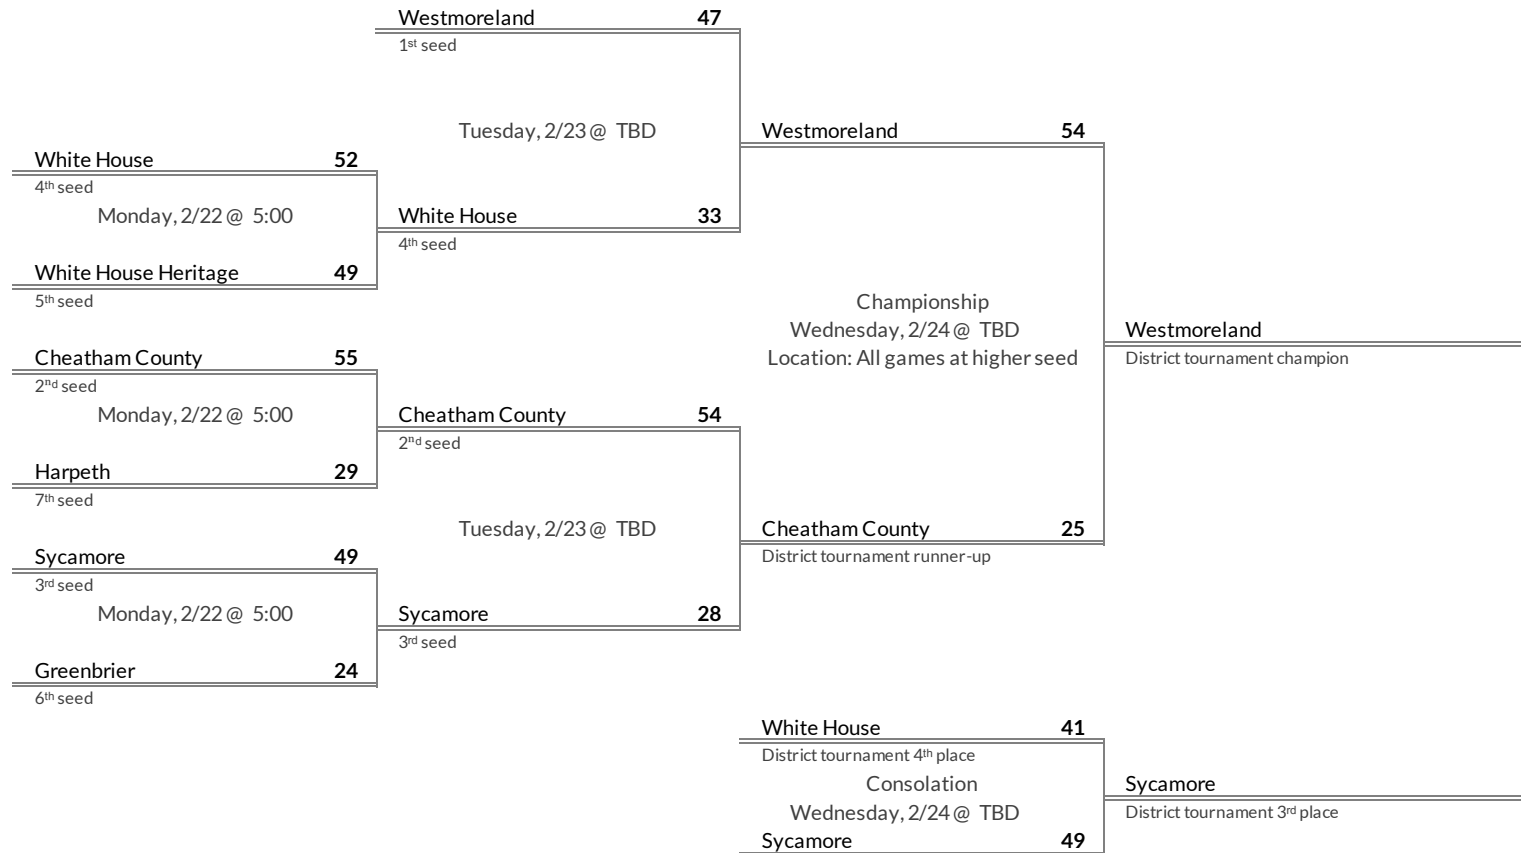

Regular Season Results

- 1 Westmoreland
- 2 Cheatham County
- 3 Sycamore
- 4 White House
- 5 White House Heritage
- 6 Greenbrier
- 7 Harpeth

District 9AA Girls Basketball Brackets

brought to you by:

Tournament Results

1. Westmoreland
2. Cheatham County
3. Sycamore
4. White House