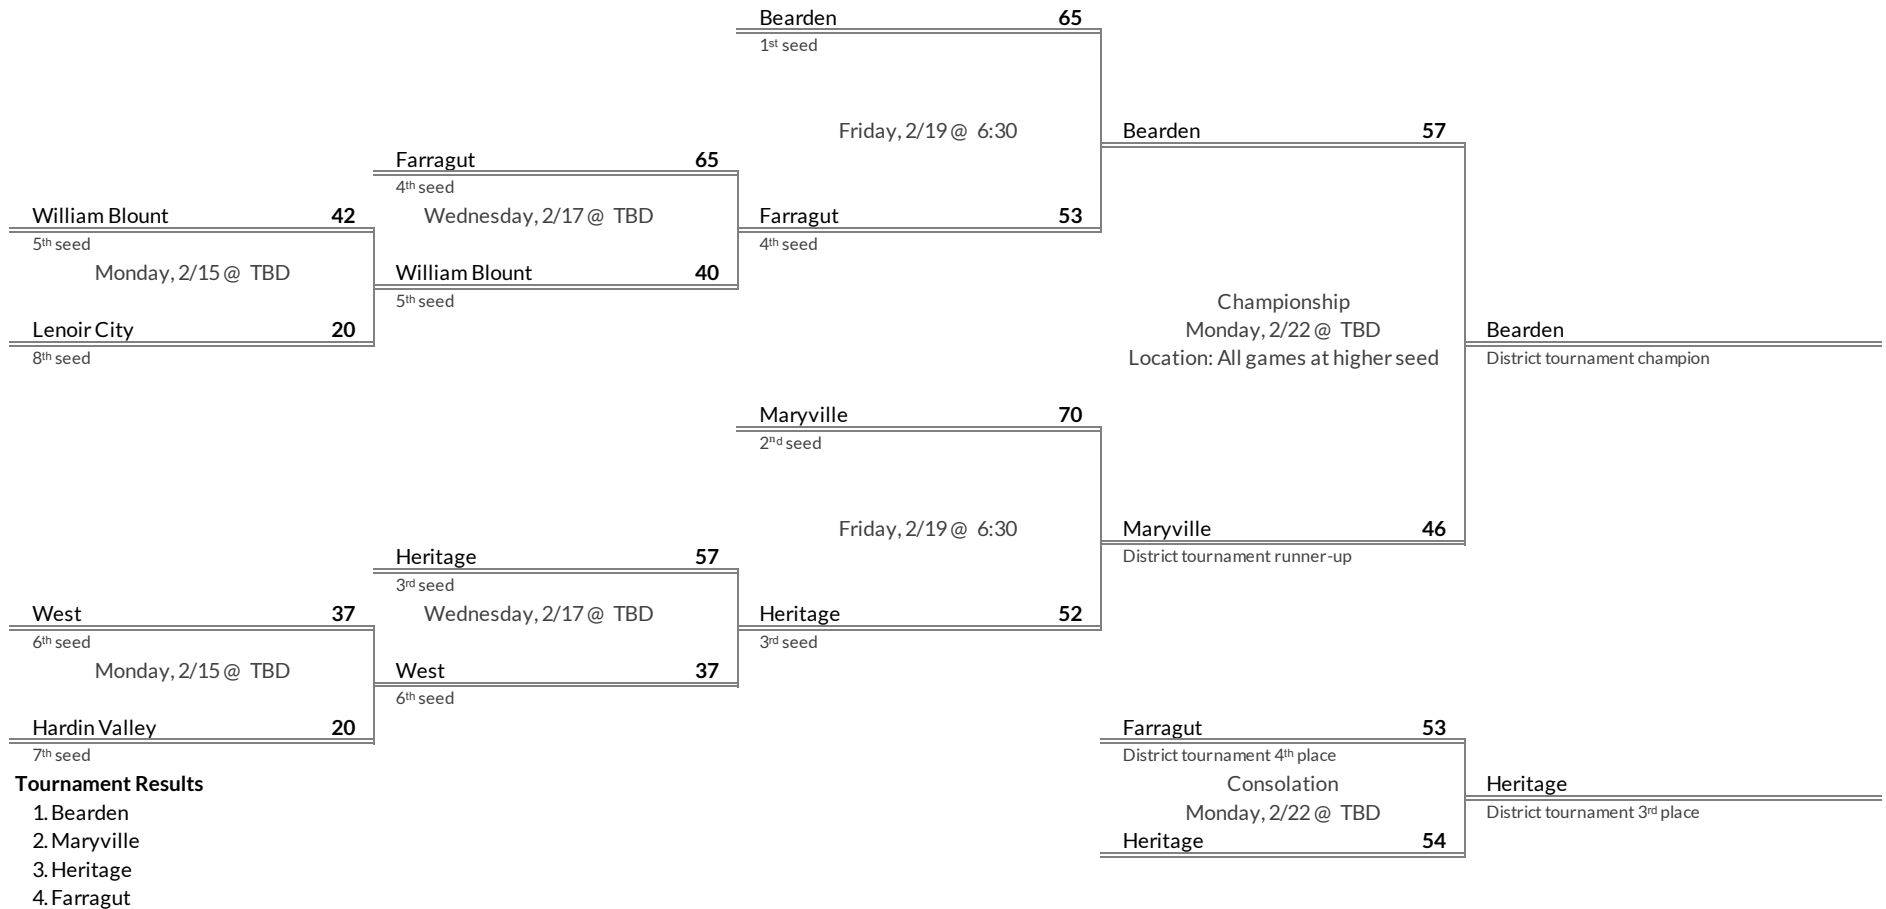

Regular Season Results

- 1 Bearden
- 2 Maryville
- 3 Heritage
- 4 Farragut
- 5 William Blount
- 6 West
- 7 Hardin Valley
- 8 Lenoir City

District 4AAA Girls Basketball Brackets

brought to you by:

Tournament Results

1. Bearden
2. Maryville
3. Heritage
4. Farragut