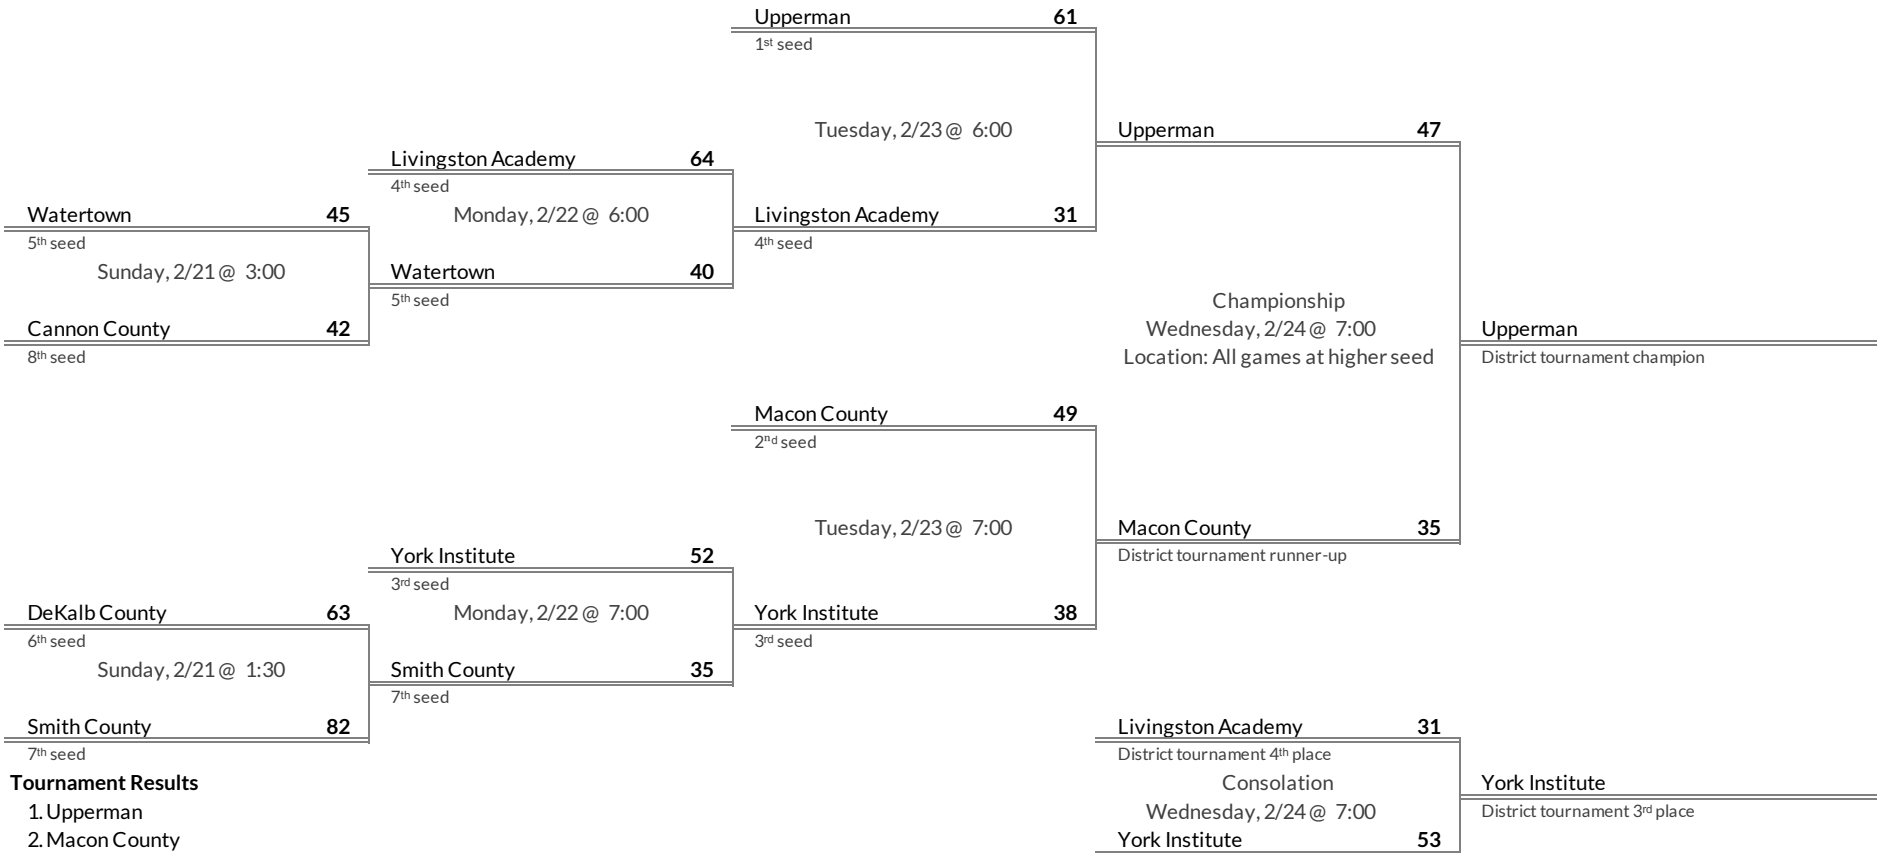

Regular Season Results

- 1 Upperman
- 2 Macon County
- 3 York Institute
- 4 Livingston Academy
- 5 Watertown
- 6 DeKalb County
- 7 Smith County
- 8 Cannon County

District 8AA Girls Basketball Brackets

brought to you by:

Tournament Results

1. Upperman
2. Macon County
3. York Institute
4. Livingston Academy