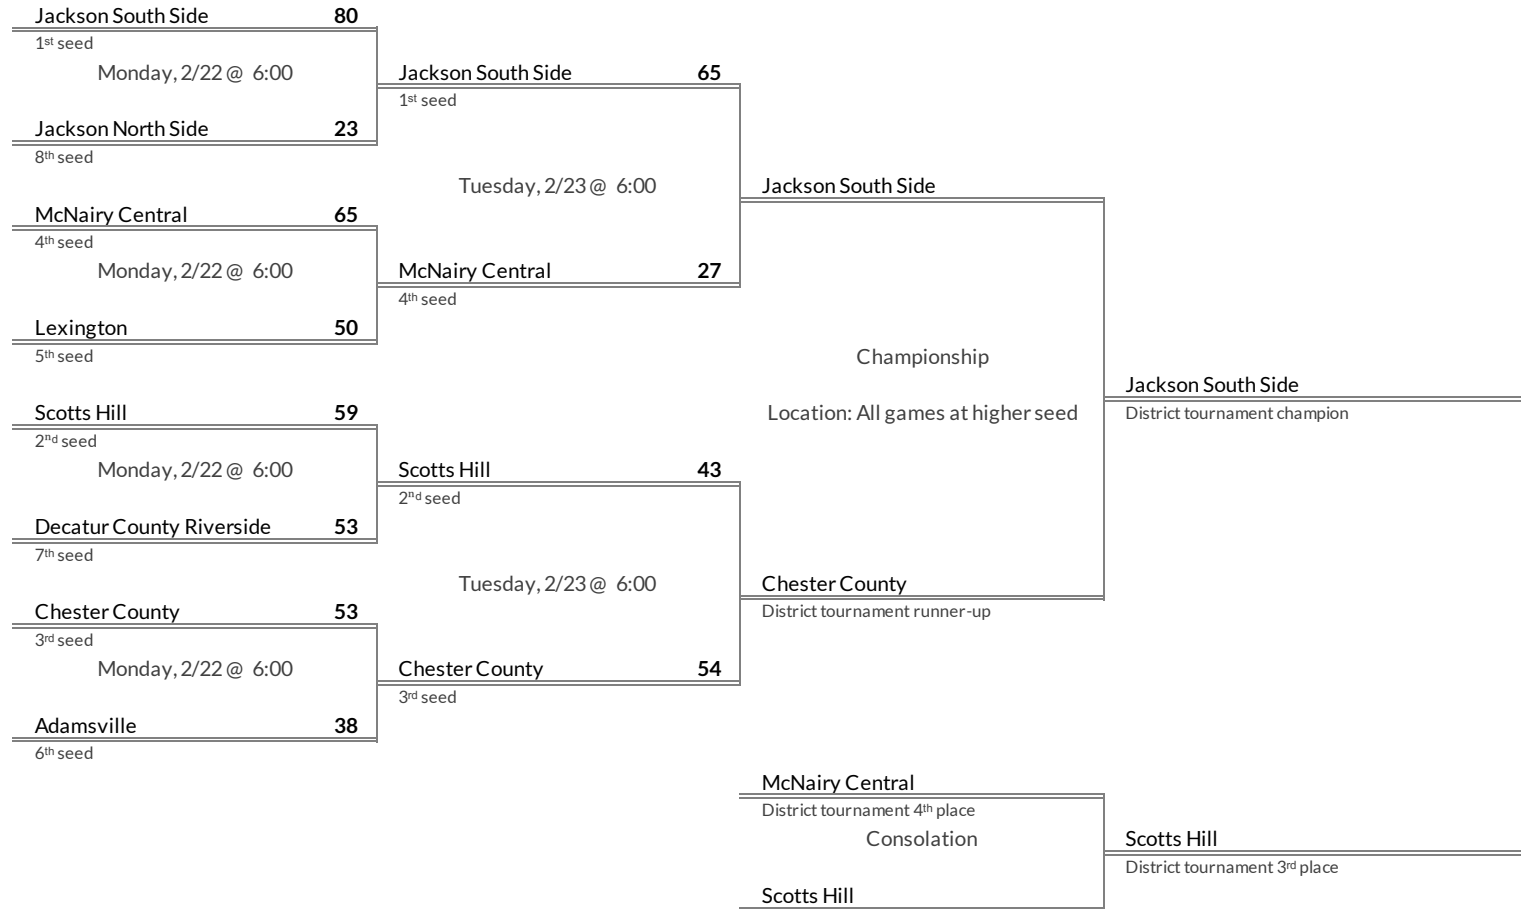

Regular Season Results

- 1 Jackson South Side
- 2 Scotts Hill
- 3 Chester County
- 4 McNairy Central
- 5 Lexington
- 6 Adamsville
- 7 Decatur County Riverside
- 8 Jackson North Side

District 14AA Girls Basketball Brackets

brought to you by:

Tournament Results

1. Jackson South Side
2. Chester County
3. Scotts Hill
4. McNairy Central