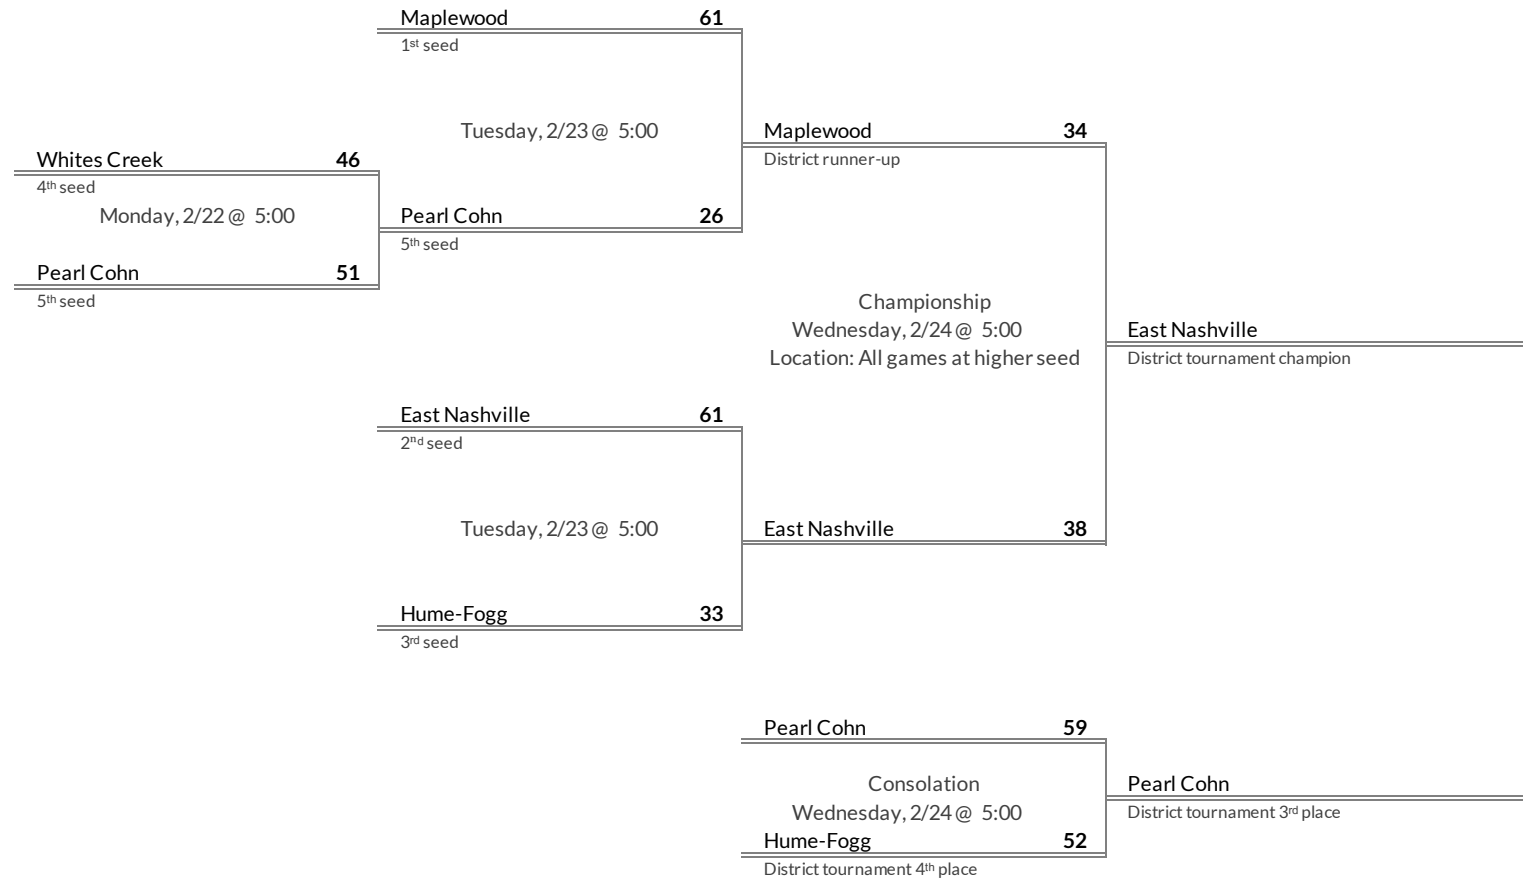

District 10AA Girls Basketball Brackets

brought to you by:

Tournament Results

- 1. East Nashville
- 2. Maplewood
- 3. Pearl Cohn
- 4. Hume-Fogg

Regular Season Results

- 1 Fairview
- 2 Creek Wood
- 3 Stewart County
- 4 East Hickman
- 5 Camden
- 6 Hickman County
- 7 Waverly
- 8 Lewis County