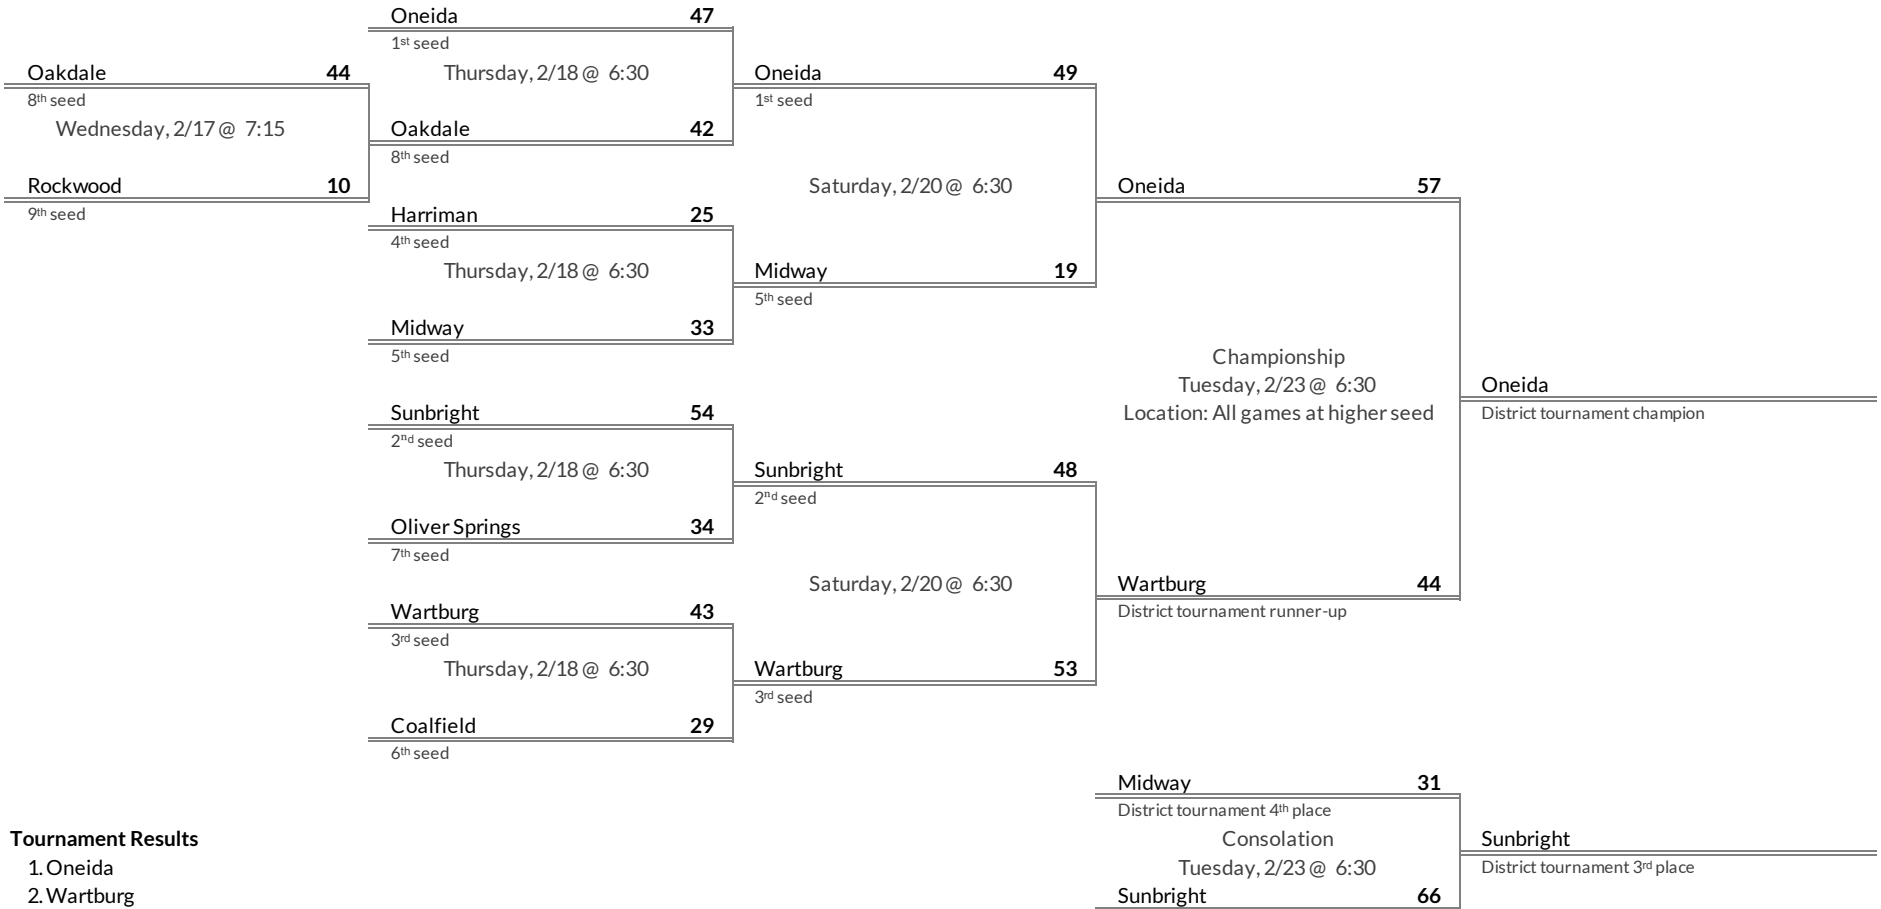

Regular Season Results

- 1 Oneida
- 2 Sunbright
- 3 Wartburg
- 4 Harriman
- 5 Midway
- 6 Coalfield
- 7 Oliver Springs
- 8 Oakdale
- 9 Rockwood

District 3A Girls Basketball Brackets

brought to you by:

Tournament Results

1. Oneida
2. Wartburg
3. Sunbright
4. Midway