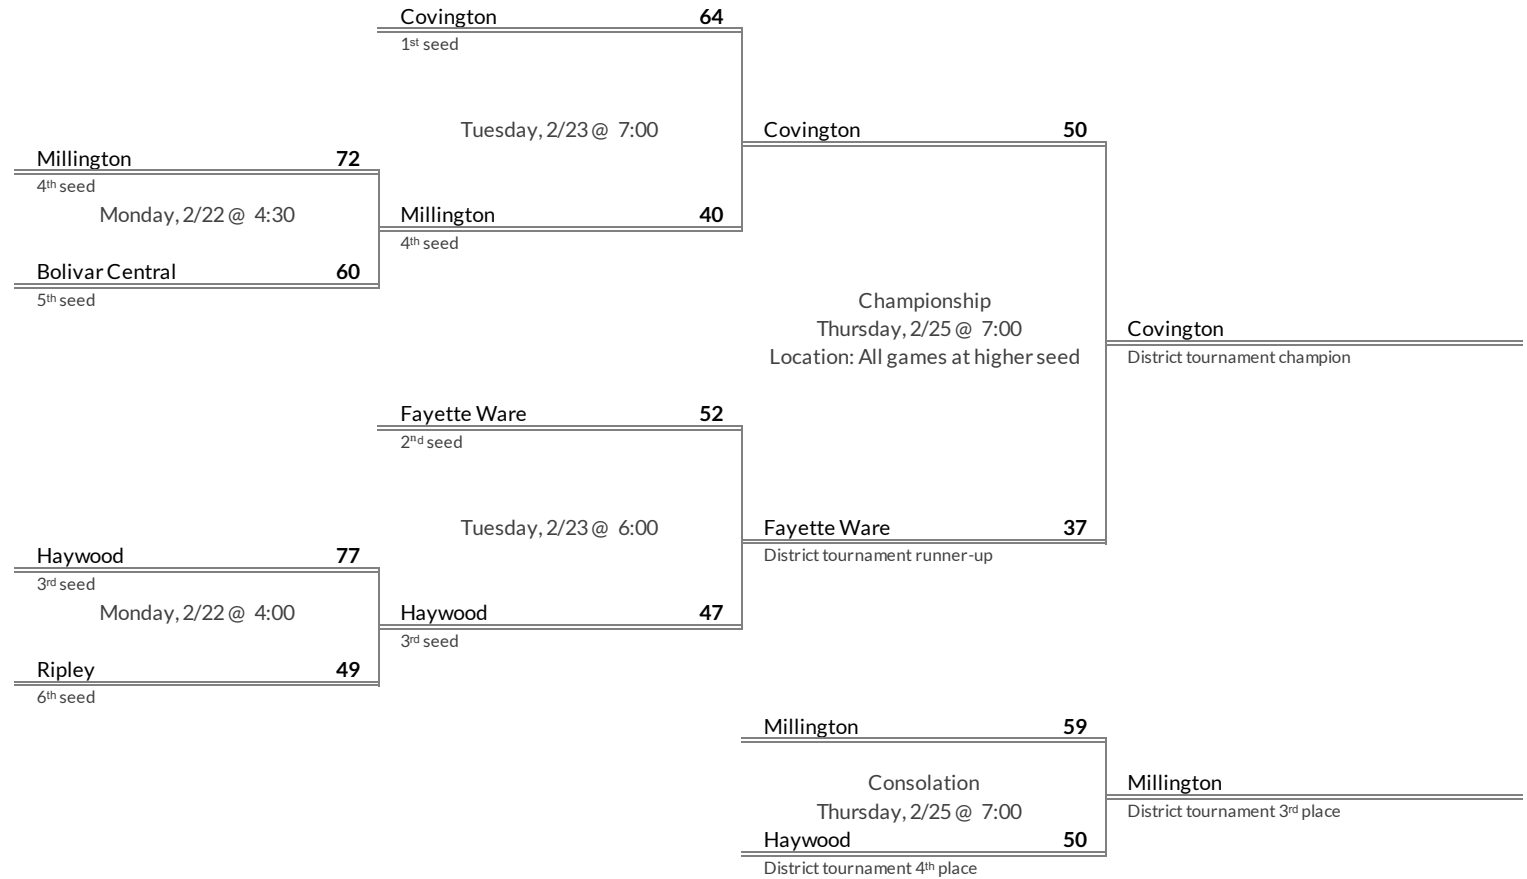

District 14AA Girls Basketball Brackets

brought to you by:

Tournament Results

- 1. Jackson South Side
- 2. Chester County
- 3. Scotts Hill
- 4. McNairy Central

Regular Season Results

- 1 Covington
- 2 Fayette Ware
- 3 Haywood
- 4 Millington
- 5 Bolivar Central
- 6 Ripley

District 15AA Girls Basketball Brackets

brought to you by:

Tournament Results

- 1. Covington
- 2. Fayette Ware
- 3. Millington
- 4. Haywood

District 16AA Girls Basketball Brackets

brought to you by:

Regular Season Results