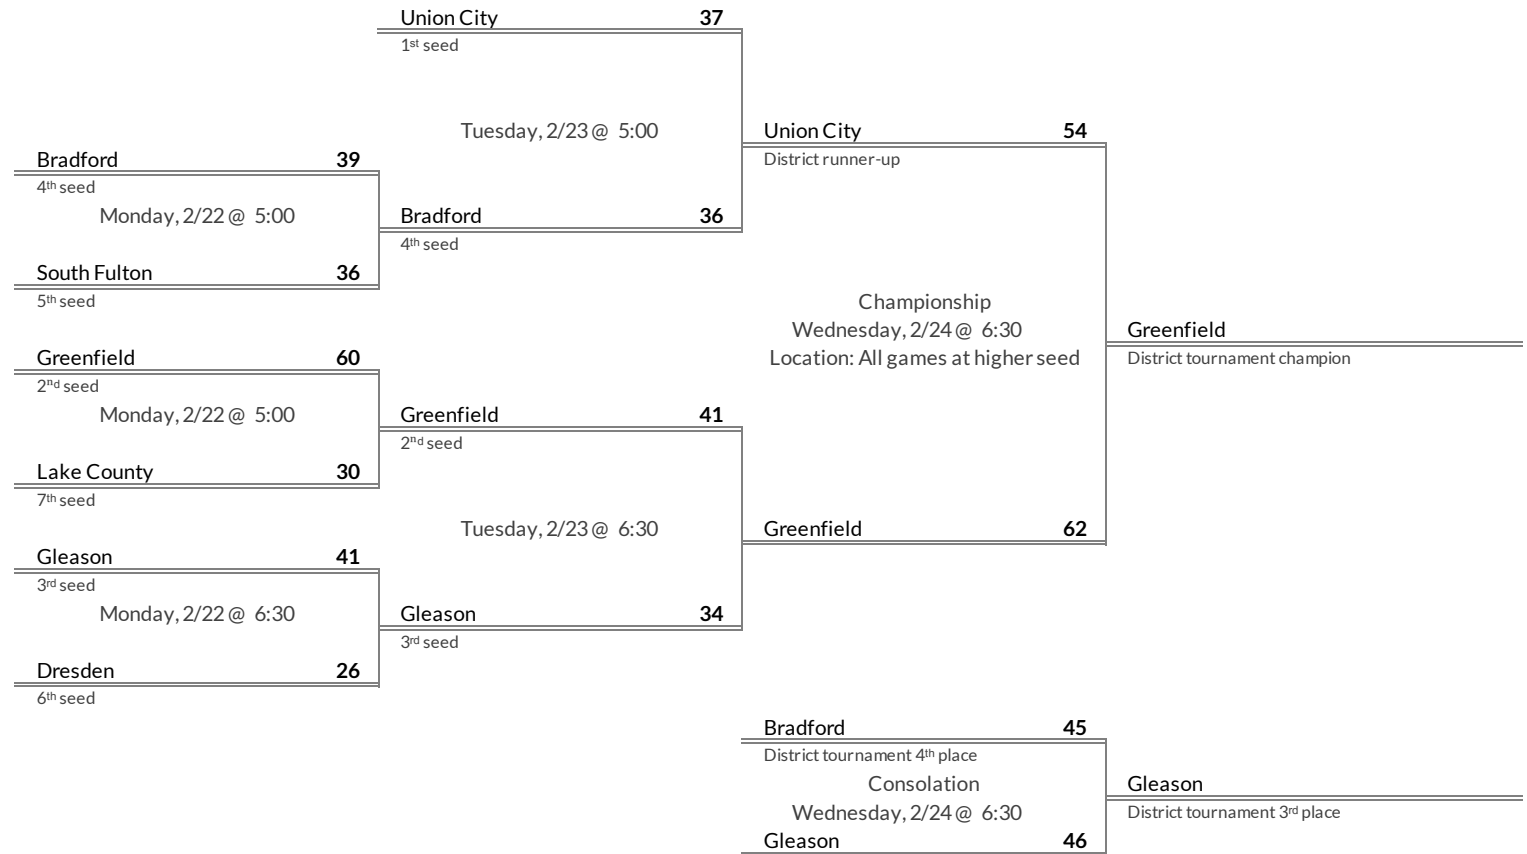

Regular Season Results

- 1 Union City
- 2 Greenfield
- 3 Gleason
- 4 Bradford
- 5 South Fulton
- 6 Dresden
- 7 Lake County

District 13A Girls Basketball Brackets

brought to you by:

Tournament Results

1. Greenfield
2. Union City
3. Gleason
4. Bradford