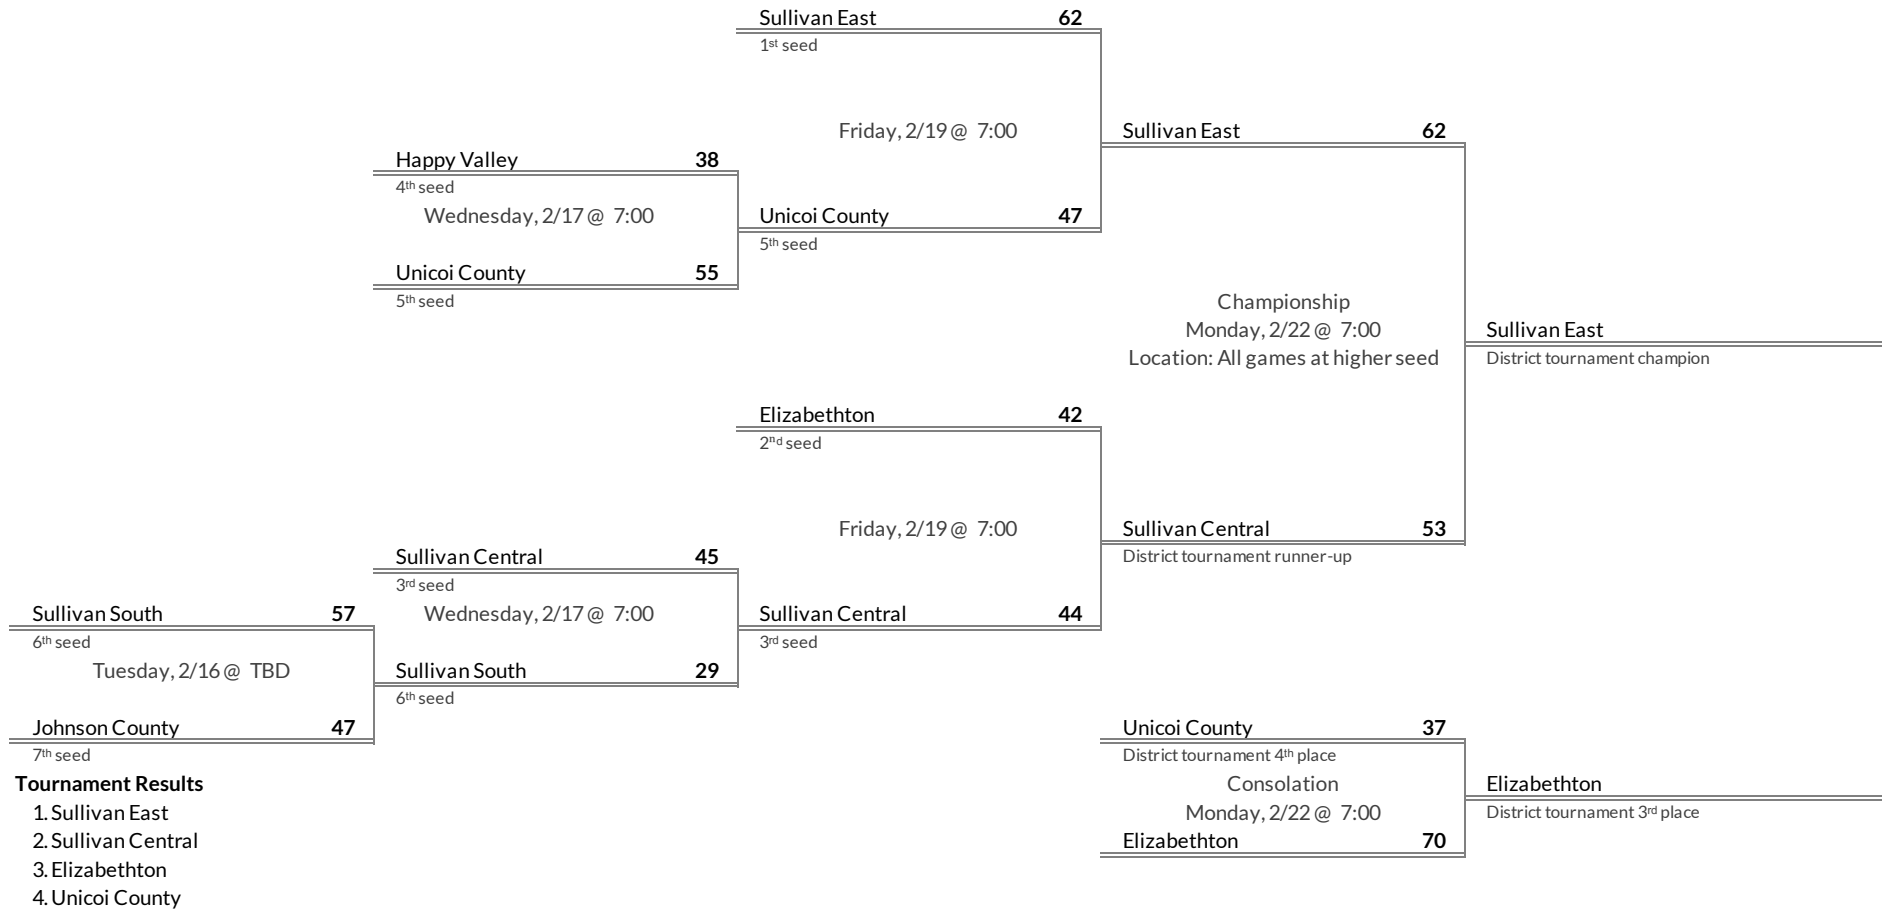

District 15A Girls Basketball Brackets

brought to you by:

Tournament Results

1. MAHS
2. Memphis Business
- 3.
- 4.

District 16A Girls Basketball Brackets

brought to you by:

Regular Season Results

- 1 Sullivan East
- 2 Elizabethton
- 3 Sullivan Central
- 4 Happy Valley
- 5 Unicoi County
- 6 Sullivan South
- 7 Johnson County

District 1AA Girls Basketball Brackets

brought to you by:

Tournament Results

- 1. Sullivan East
- 2. Sullivan Central
- 3. Elizabethton
- 4. Unicoi County

Regular Season Results

- 1 Grainger
- 2 Greeneville
- 3 South Greene
- 4 Cumberland Gap
- 5 Chuckey-Doak
- 6 Claiborne
- 7 West Greene