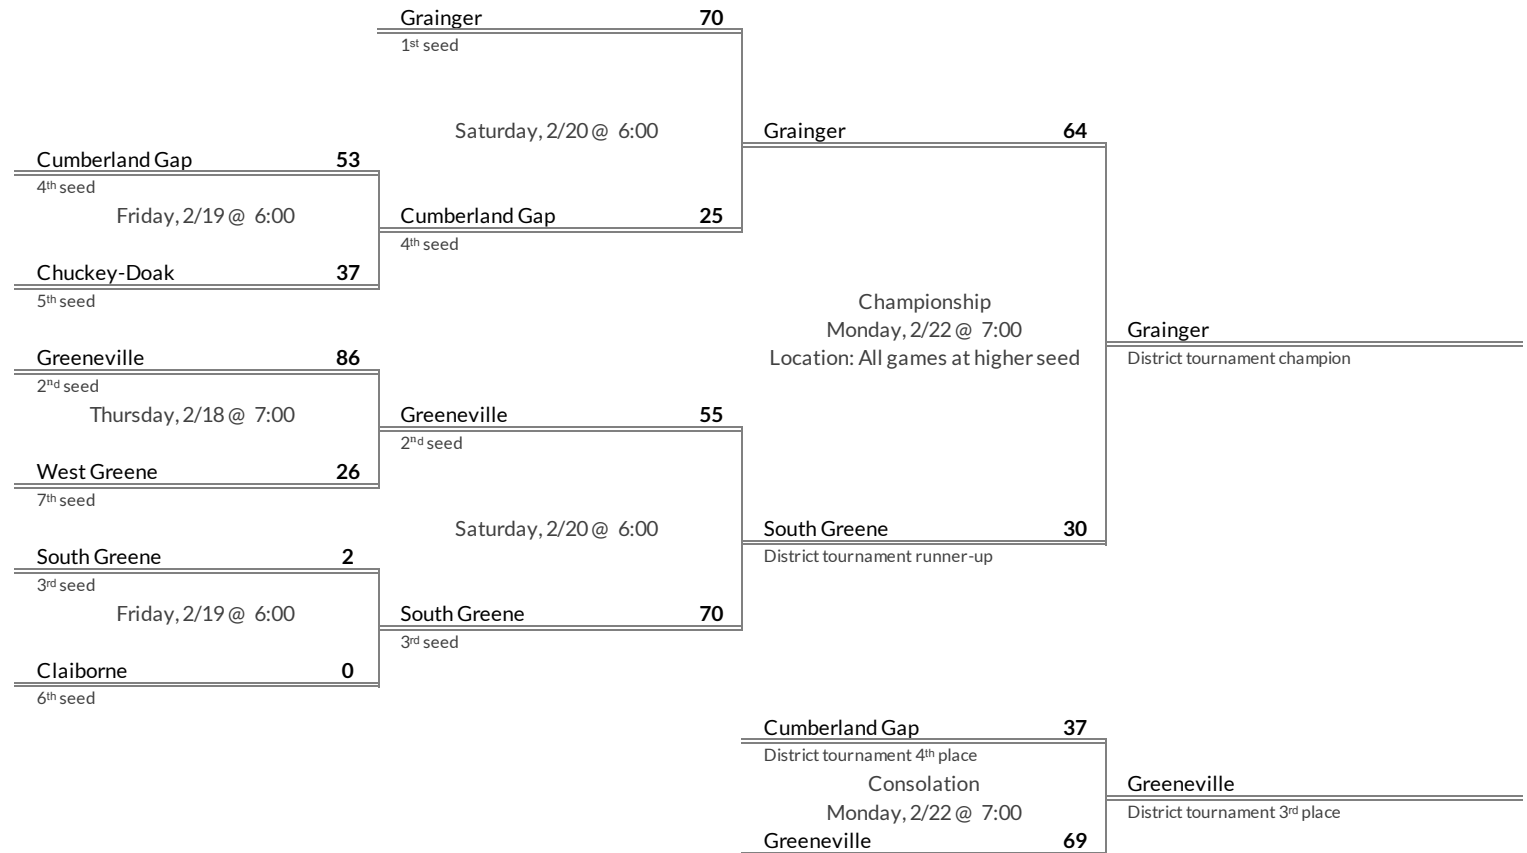

District 1AA Girls Basketball Brackets

brought to you by:

Tournament Results

- 1. Sullivan East
- 2. Sullivan Central
- 3. Elizabethton
- 4. Unicoi County

Regular Season Results

- 1 Grainger
- 2 Greeneville
- 3 South Greene
- 4 Cumberland Gap
- 5 Chuckey-Doak
- 6 Claiborne
- 7 West Greene

District 2AA Girls Basketball Brackets

brought to you by:

Tournament Results

- 1. Grainger
- 2. South Greene
- 3. Greeneville
- 4. Cumberland Gap

Regular Season Results

- 1 Northview Academy
- 2 Gatlinburg-Pittman
- 3 Pigeon Forge
- 4 Union County
- 5 Carter
- 6 Gibbs