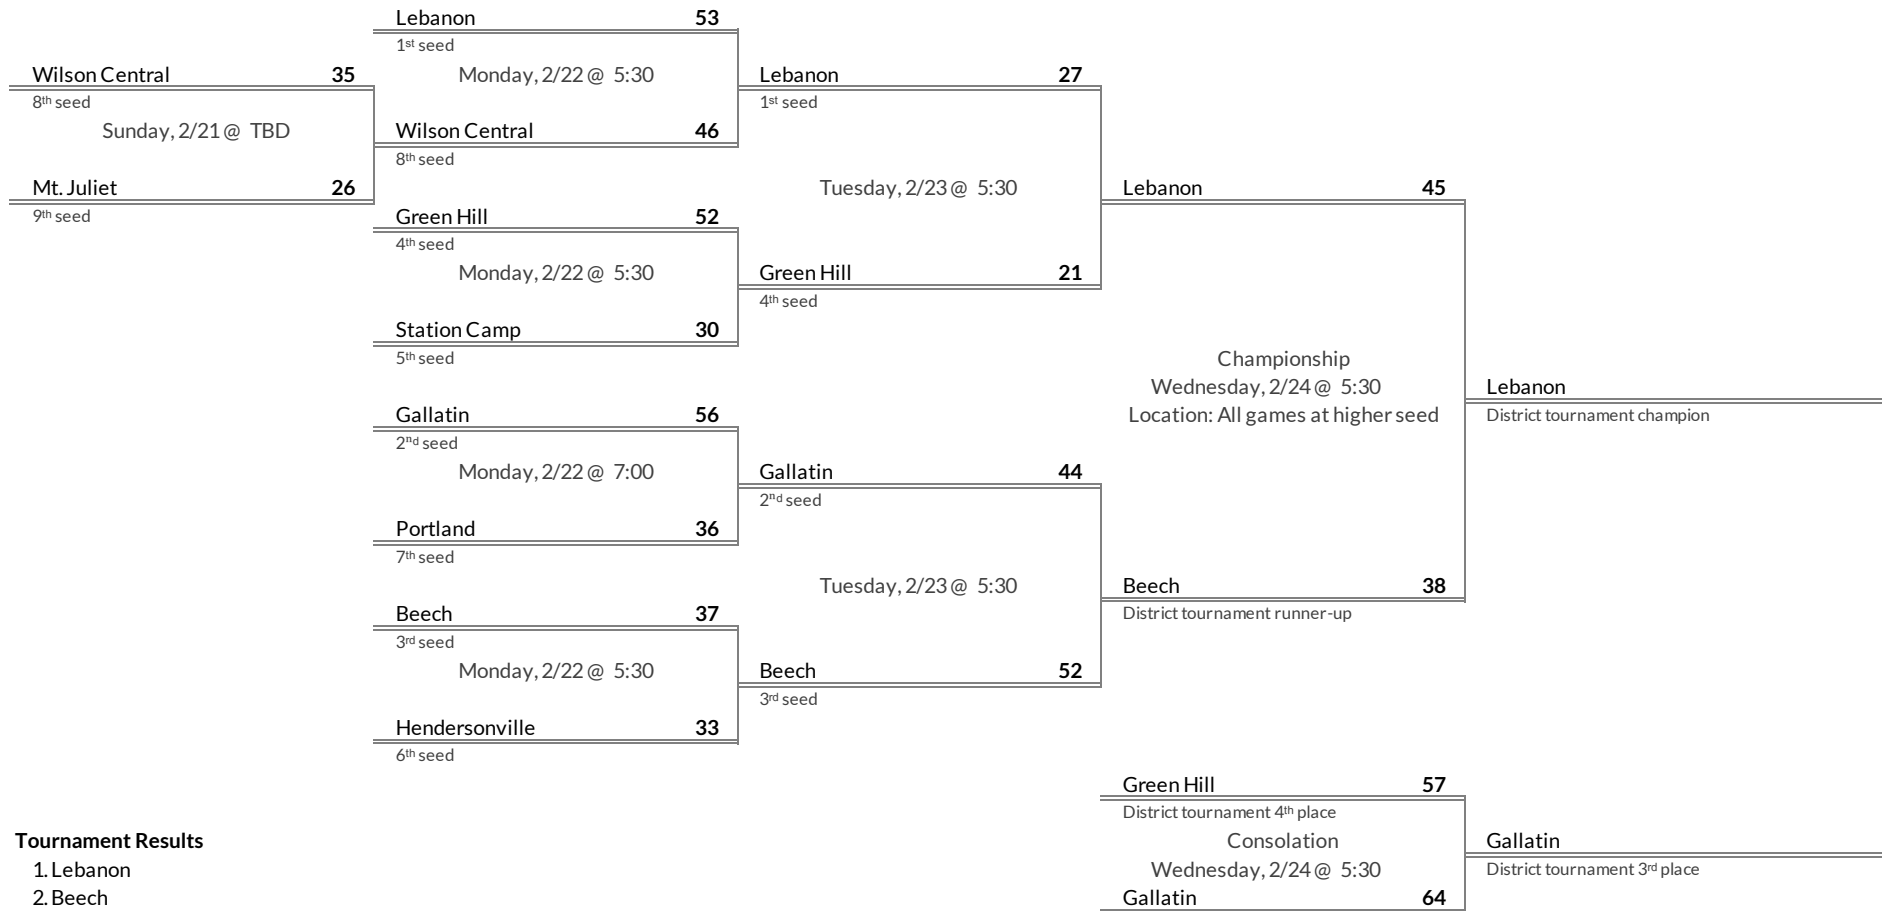

Regular Season Results

- 1 Lebanon
- 2 Gallatin
- 3 Beech
- 4 Green Hill
- 5 Station Camp
- 6 Hendersonville
- 7 Portland
- 8 Wilson Central
- 9 Mt. Juliet

District 9AAA Girls Basketball Brackets

brought to you by:

Tournament Results

1. Lebanon
2. Beech
3. Gallatin
4. Green Hill