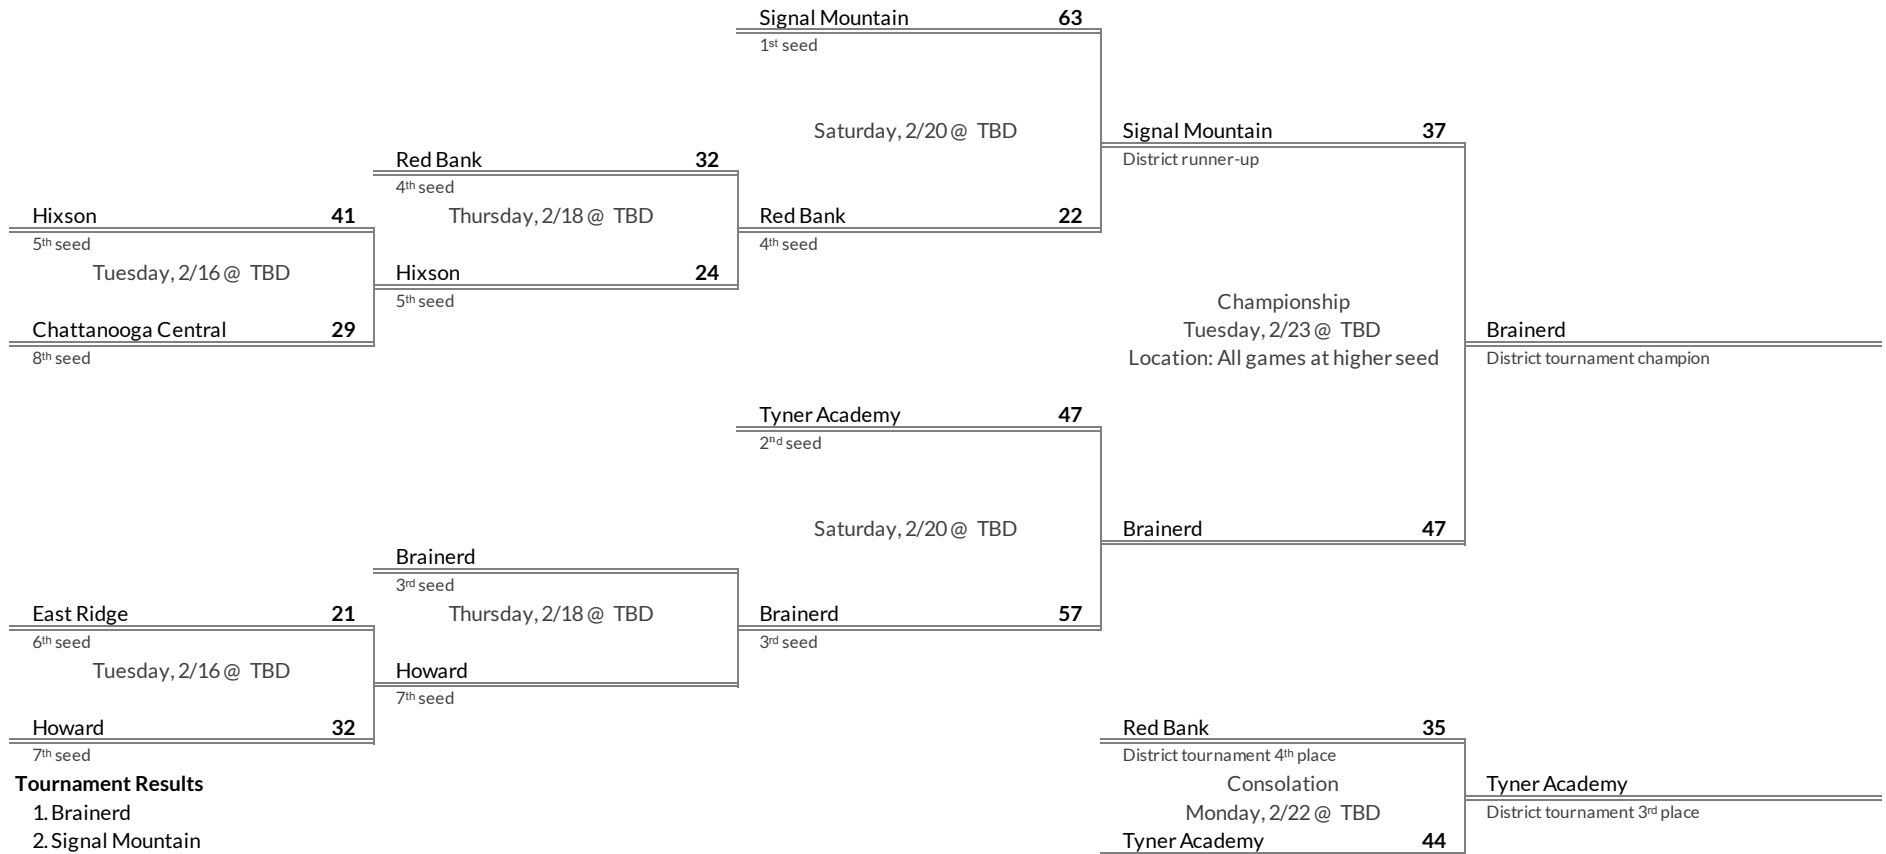

Regular Season Results

- 1 Signal Mountain
- 2 Tyner Academy
- 3 Brainerd
- 4 Red Bank
- 5 Hixson
- 6 East Ridge
- 7 Howard
- 8 Chattanooga Central

District 6AA Girls Basketball Brackets

brought to you by:

Tournament Results

1. Brainerd
2. Signal Mountain
3. Tyner Academy
4. Red Bank