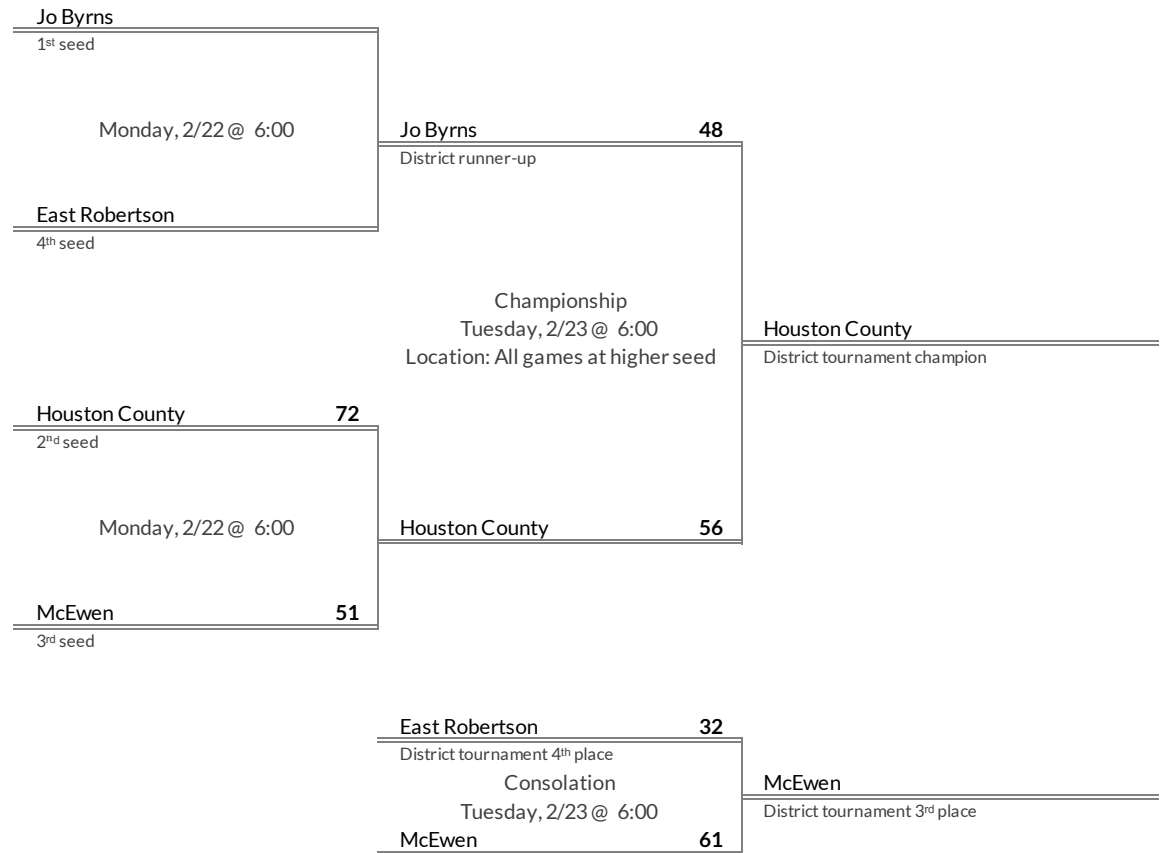

District 7A Girls Basketball Brackets

brought to you by:

<p style="text-align: right;">Merrol Hyde 51</p> <p style="text-align: center;">1st seed</p>			
<p style="text-align: center;">Monday, 2/22 @ 5:30</p>	<p style="text-align: right;">Merrol Hyde 40</p>		
<p style="text-align: right;">Valor Collegiate 25</p> <p style="text-align: center;">4th seed</p>		<p style="text-align: center;">Championship Tuesday, 2/23 @ 5:30 Location: All games at higher seed</p>	<p style="text-align: right;">Merrol Hyde</p> <p style="text-align: center;">District tournament champion</p>
<p style="text-align: right;">LEAD Academy</p> <p style="text-align: center;">2nd seed</p>	<p style="text-align: center;">Monday, 2/22 @ 5:30</p>	<p style="text-align: right;">LEAD Academy 32</p> <p style="text-align: center;">District tournament runner-up</p>	
<p style="text-align: right;">Stem Academy</p> <p style="text-align: center;">3rd seed</p>		<p style="text-align: right;">Valor Collegiate 20</p> <p style="text-align: center;">District tournament 4th place</p>	
		<p style="text-align: center;">Consolation Tuesday, 2/23 @ 5:30</p>	<p style="text-align: right;">Stem Academy</p> <p style="text-align: center;">District tournament 3rd place</p>
		<p style="text-align: right;">Stem Academy 45</p>	

District 8A Girls Basketball Brackets

brought to you by:

Tournament Results

- 1. Huntland
- 2. Eagleville
- 3. Moore County
- 4. Fayetteville

Regular Season Results

- 1 Jo Byrns
- 2 Houston County
- 3 McEwen
- 4 East Robertson

District 9A Girls Basketball Brackets

brought to you by:

Tournament Results

- 1. Houston County
- 2. Jo Byrns
- 3. McEwen
- 4. East Robertson

Regular Season Results

- 1 Richland
- 2 Hampshire
- 3 Culleoka
- 4 Santa Fe
- 5 Mt. Pleasant