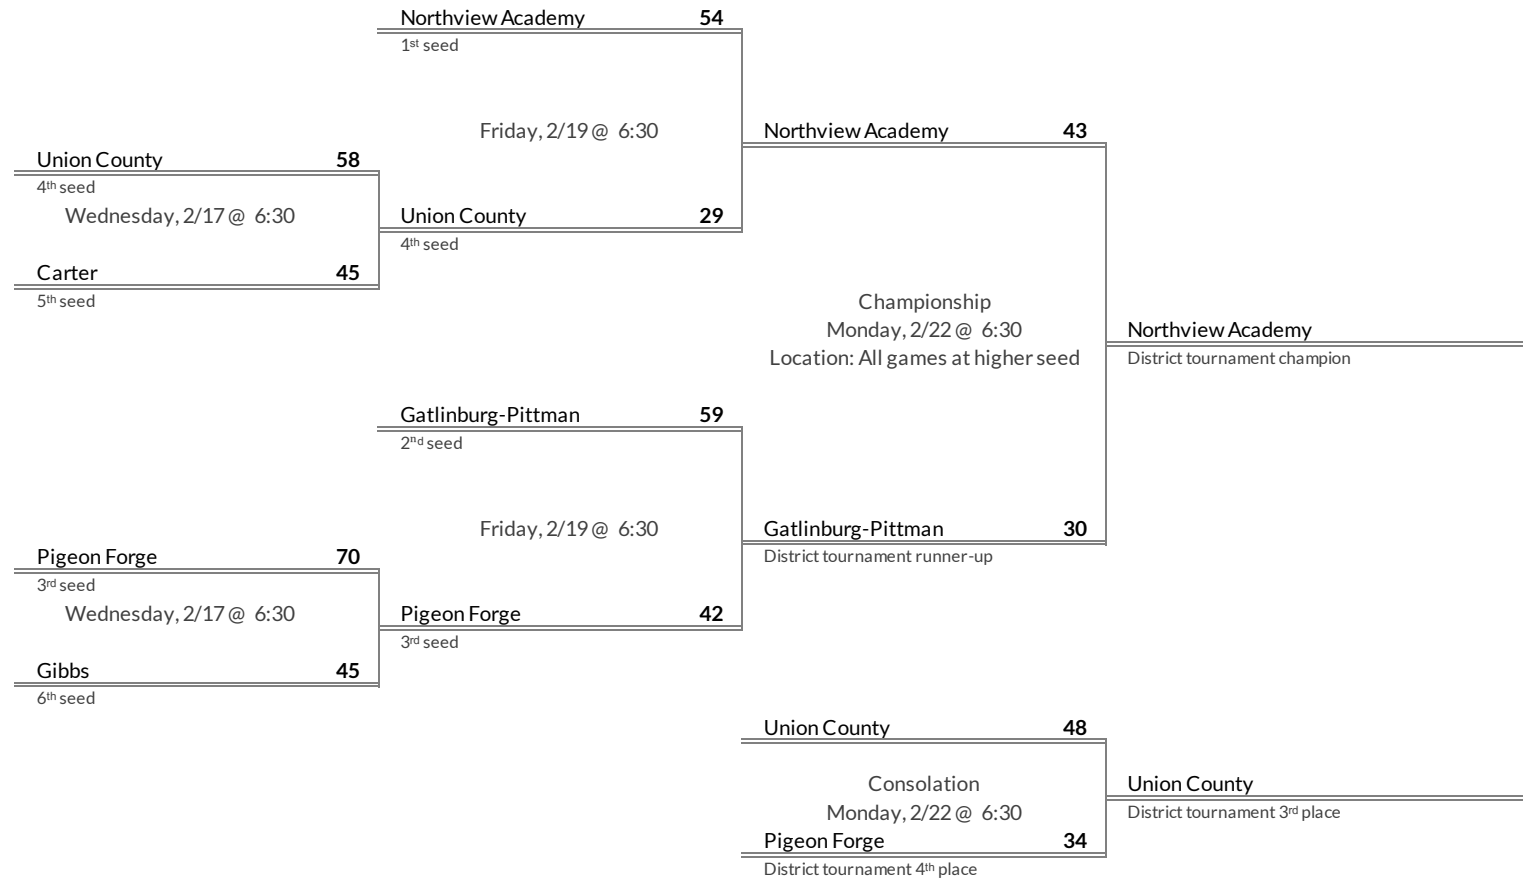

Regular Season Results

- 1 Northview Academy
- 2 Gatlinburg-Pittman
- 3 Pigeon Forge
- 4 Union County
- 5 Carter
- 6 Gibbs

District 3AA Girls Basketball Brackets

brought to you by:

Tournament Results

1. Northview Academy
2. Gatlinburg-Pittman
3. Union County
4. Pigeon Forge