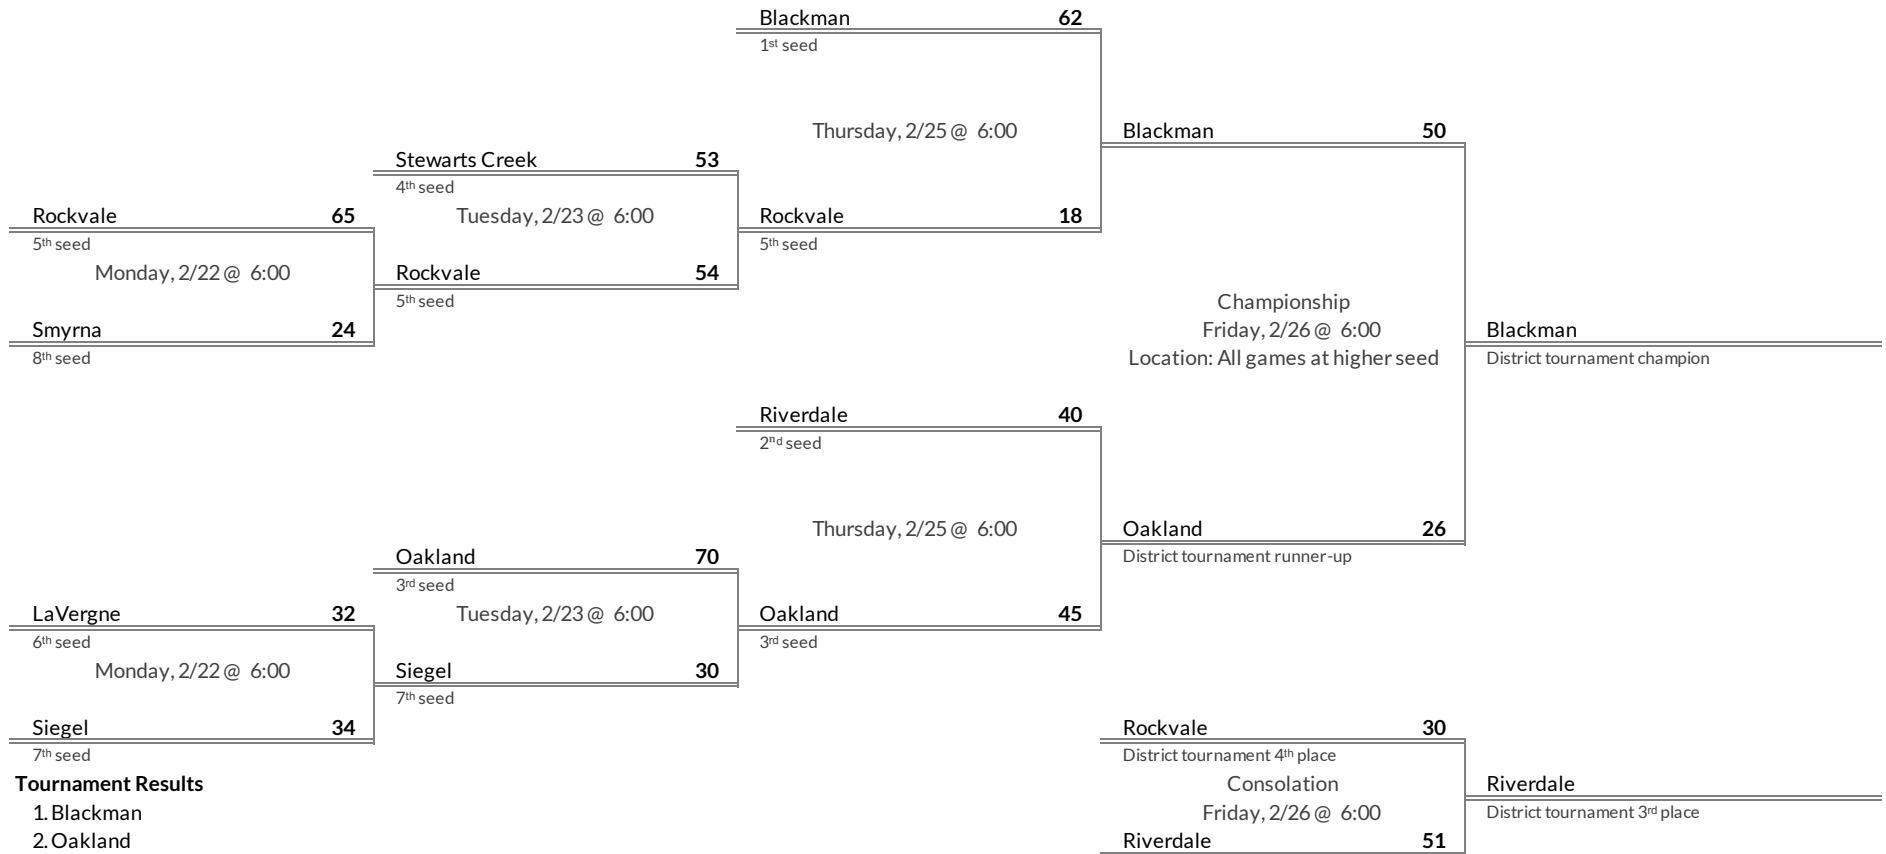

Regular Season Results

- 1 Blackman
- 2 Riverdale
- 3 Oakland
- 4 Stewarts Creek
- 5 Rockvale
- 6 LaVergne
- 7 Siegel
- 8 Smyrna

District 7AAA Girls Basketball Brackets

brought to you by:

Tournament Results

1. Blackman
2. Oakland
3. Riverdale
4. Rockvale