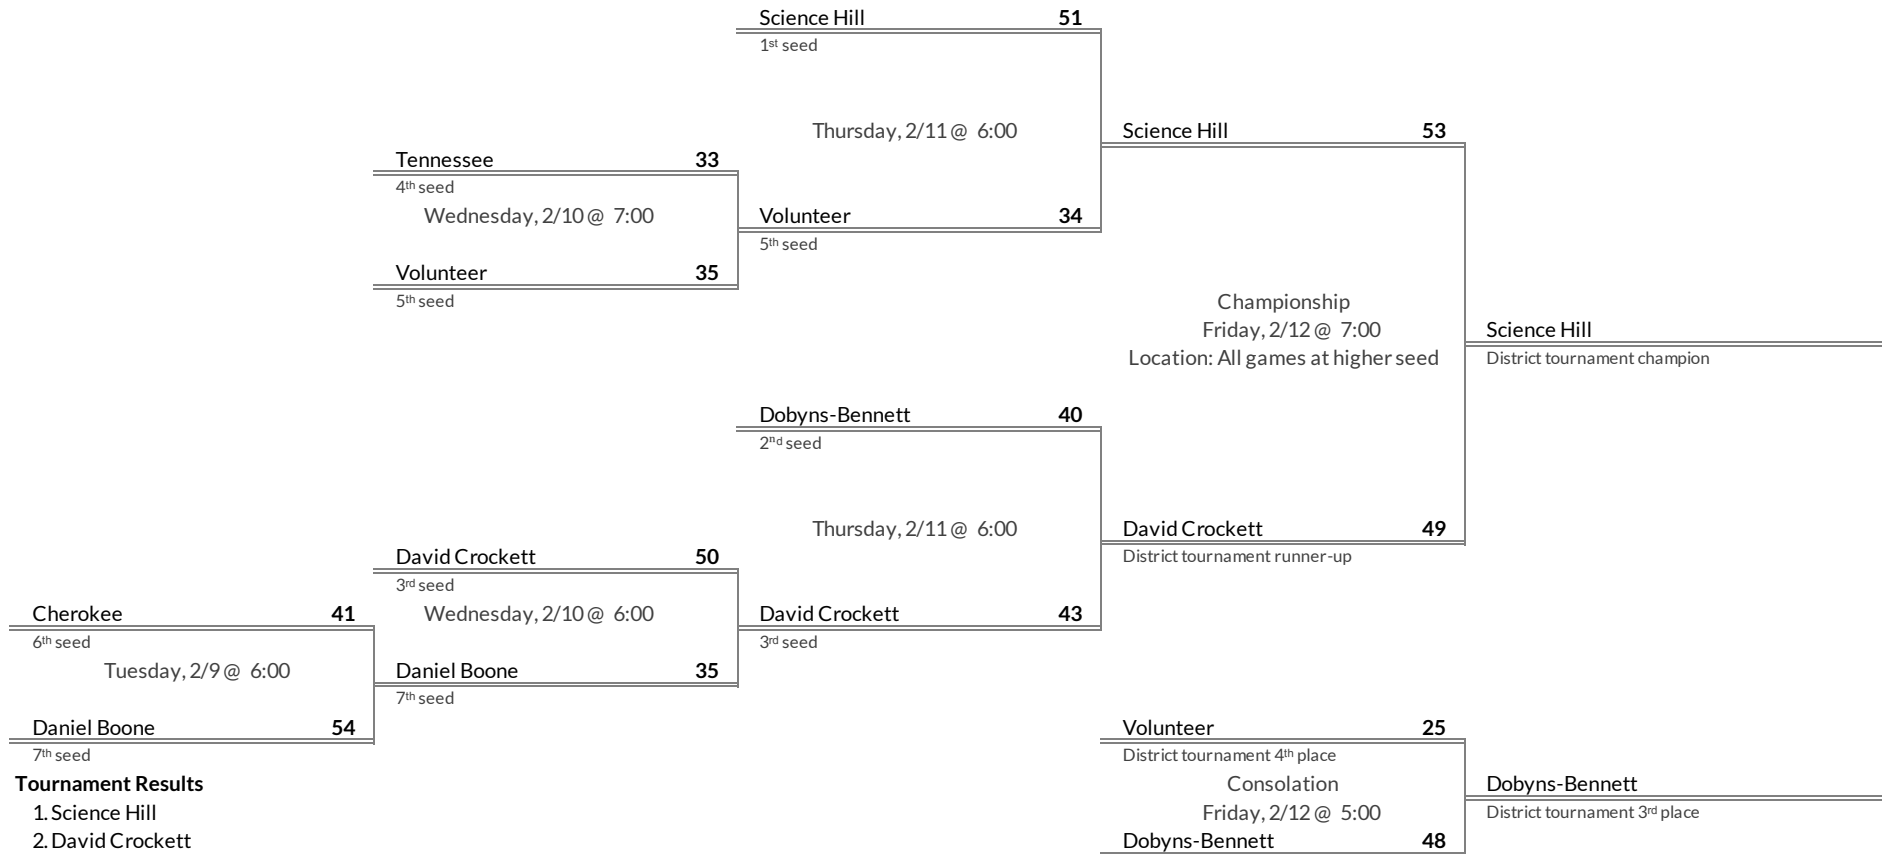

Regular Season Results

- 1 Science Hill
- 2 Dobyys-Bennett
- 3 David Crockett
- 4 Tennessee
- 5 Volunteer
- 6 Cherokee
- 7 Daniel Boone

District 1AAA Girls Basketball Brackets

brought to you by:

Tournament Results

1. Science Hill
2. David Crockett
3. Dobyys-Bennett
4. Volunteer