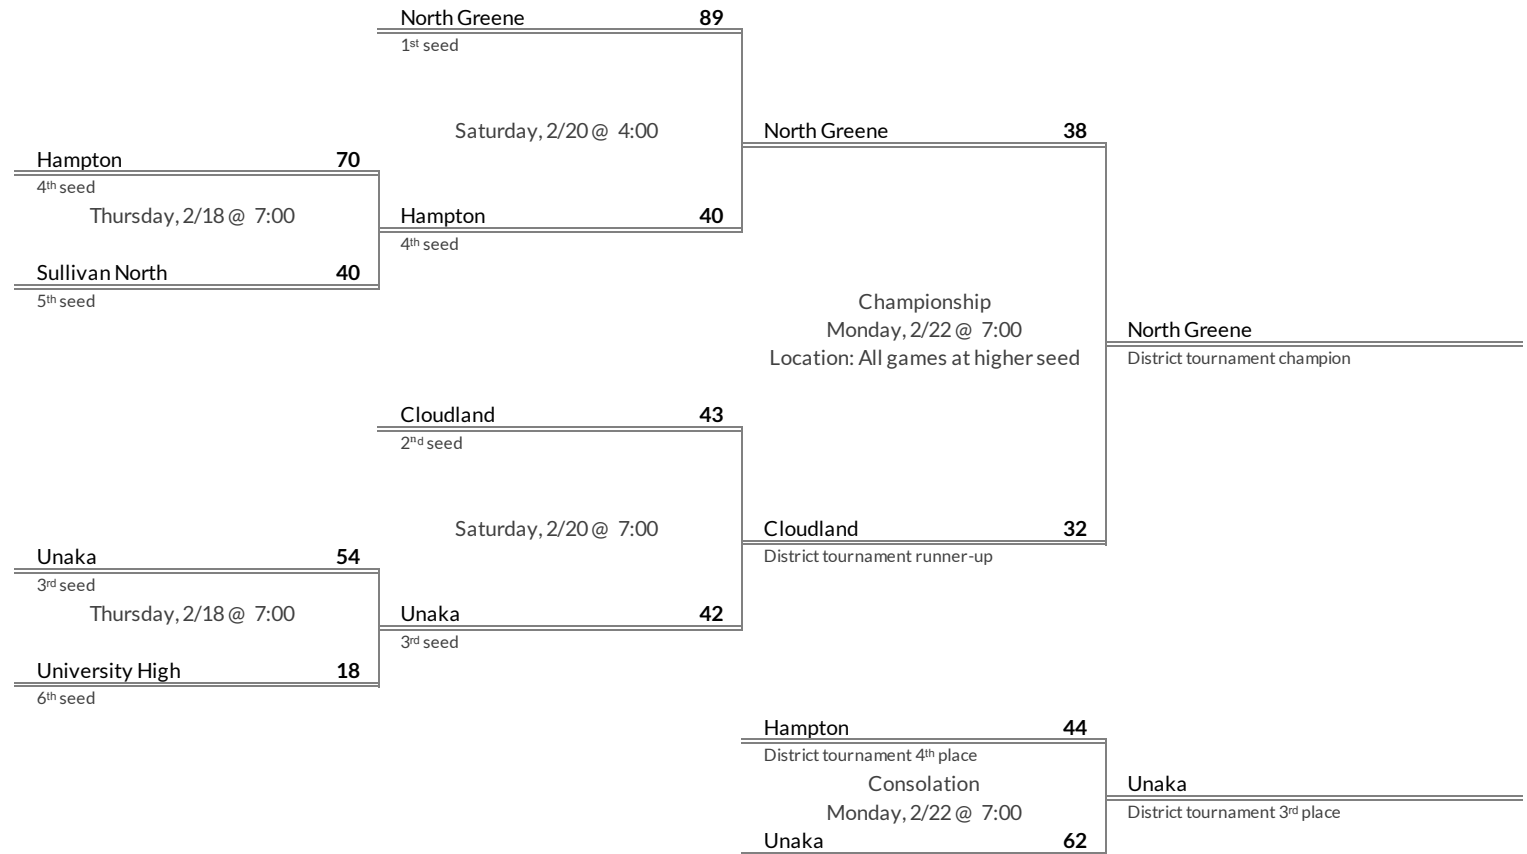

Regular Season Results

- 1 North Greene
- 2 Cloudland
- 3 Unaka
- 4 Hampton
- 5 Sullivan North
- 6 University High

District 1A Girls Basketball Brackets

brought to you by:

Tournament Results

- 1. North Greene
- 2. Cloudland
- 3. Unaka
- 4. Hampton

Regular Season Results

- 1 Cosby
- 2 Greenback
- 3 Washburn
- 4 Hancock County
- 5 Jellico

District 2A Girls Basketball Brackets

brought to you by:

Tournament Results

- 1. Cosby
- 2. Greenback
- 3. Washburn
- 4. Jellico