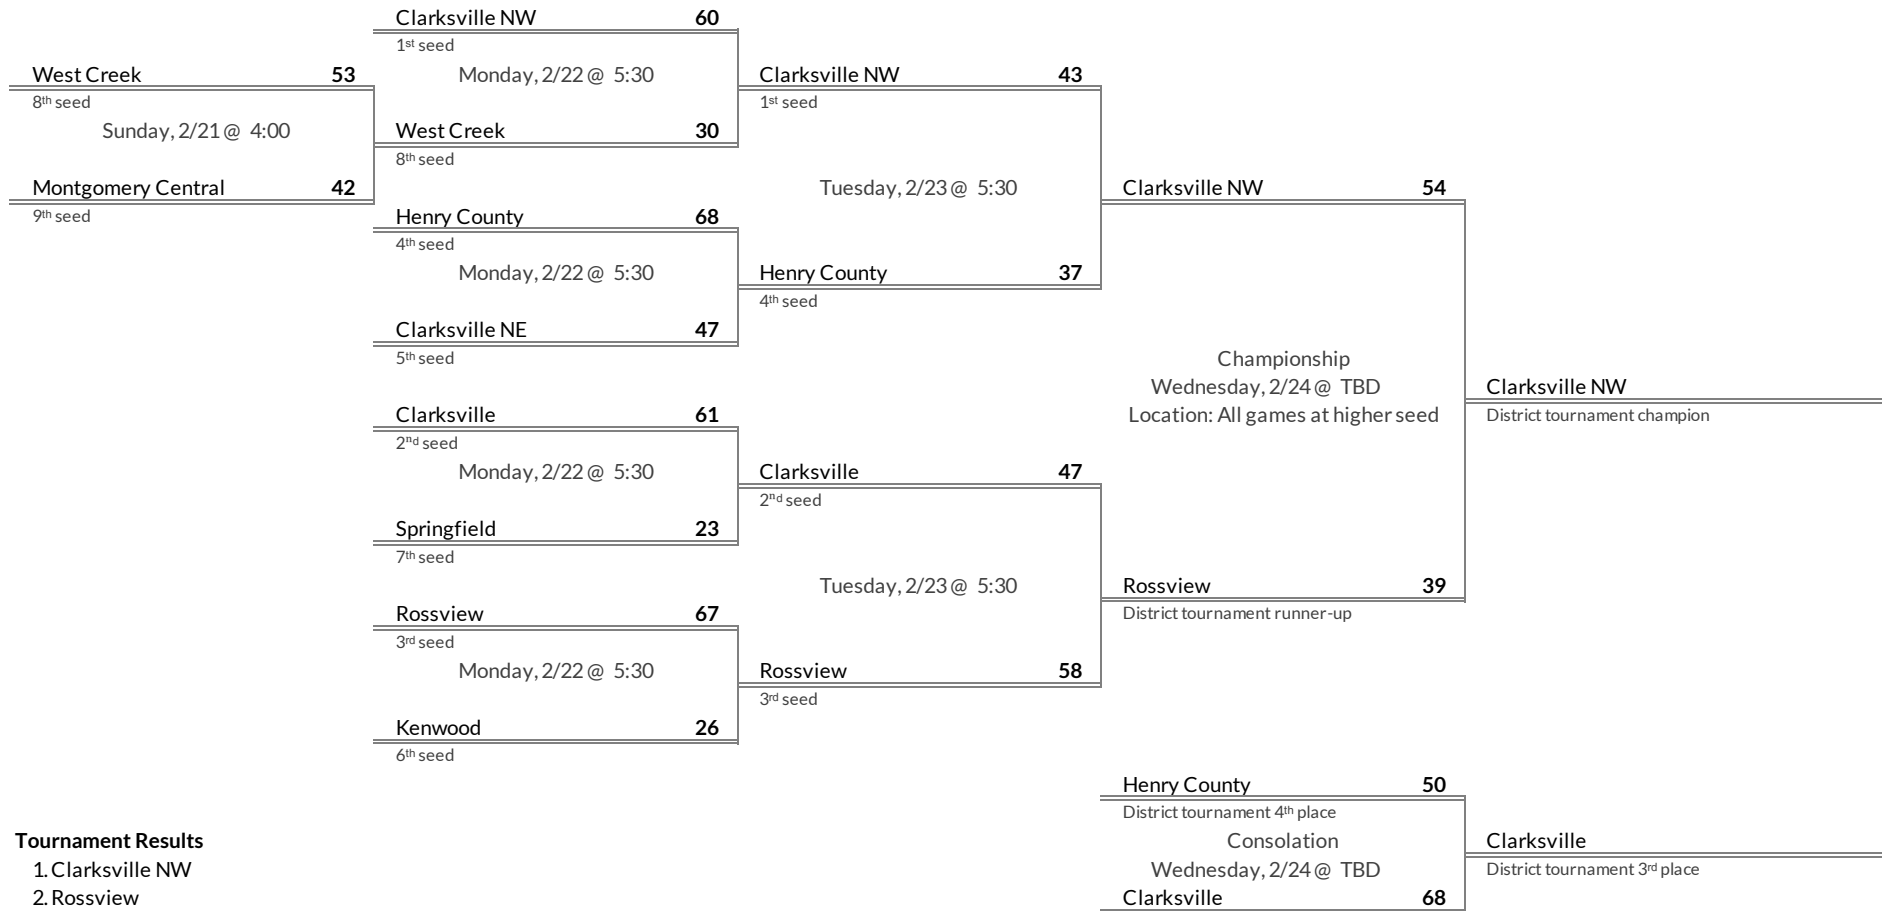

Regular Season Results

- 1 Clarksville NW
- 2 Clarksville
- 3 Rossvie
- 4 Henry County
- 5 Clarksville NE
- 6 Kenwood
- 7 Springfield
- 8 West Creek
- 9 Montgomery Central

District 10AAA Girls Basketball Brackets

brought to you by:

Tournament Results

1. Clarksville NW
2. Rossvie
3. Clarksville
4. Henry County