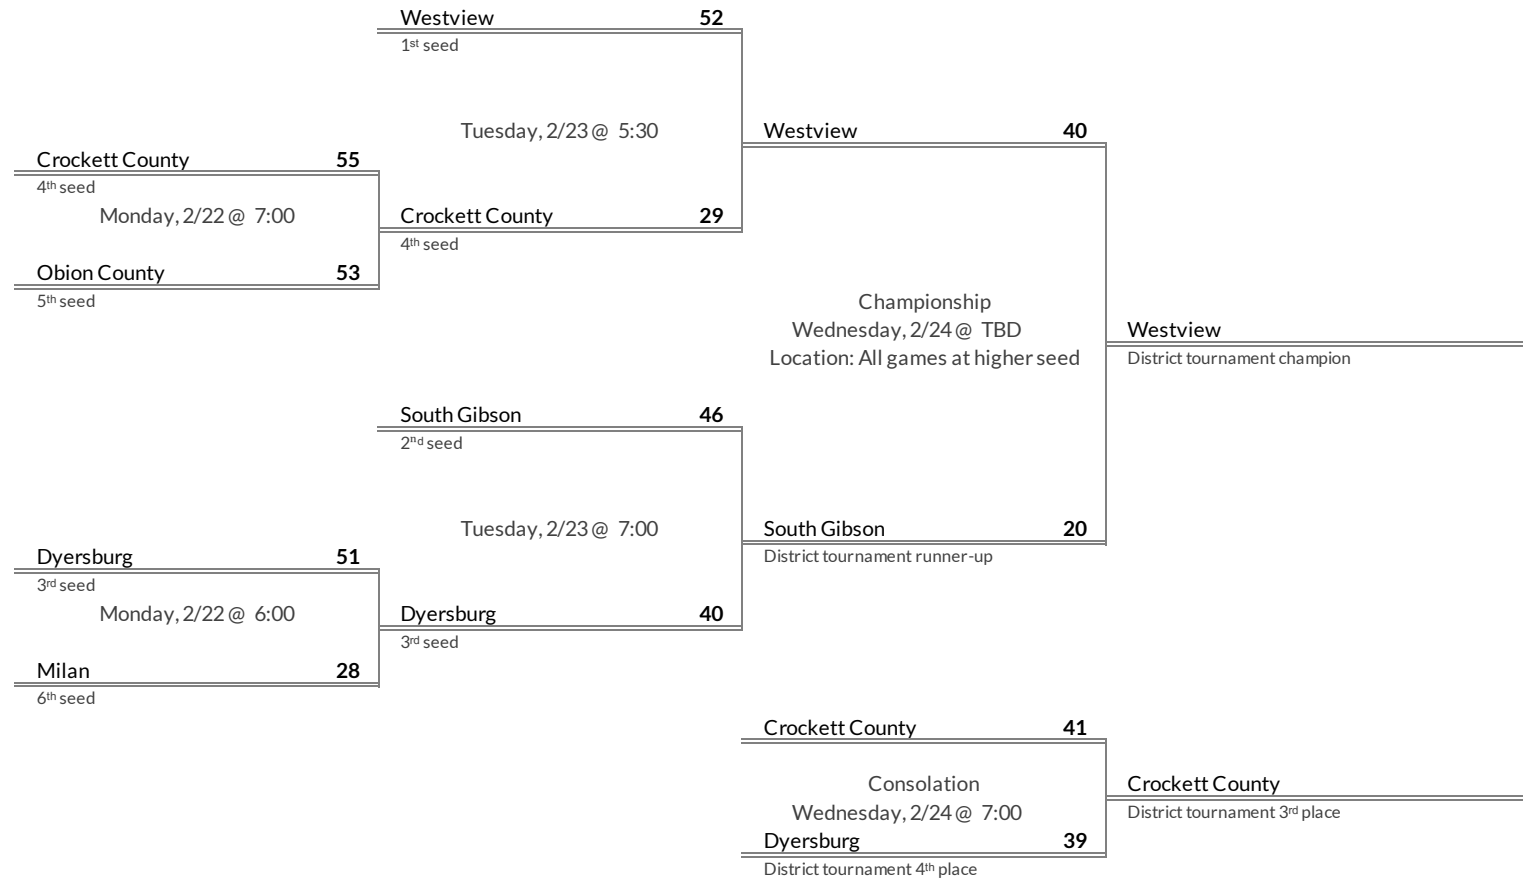

Regular Season Results

- 1 Westview
- 2 South Gibson
- 3 Dyersburg
- 4 Crockett County
- 5 Obion County
- 6 Milan

District 13AA Girls Basketball Brackets

brought to you by:

Tournament Results

1. Westview
2. South Gibson
3. Crockett County
4. Dyersburg