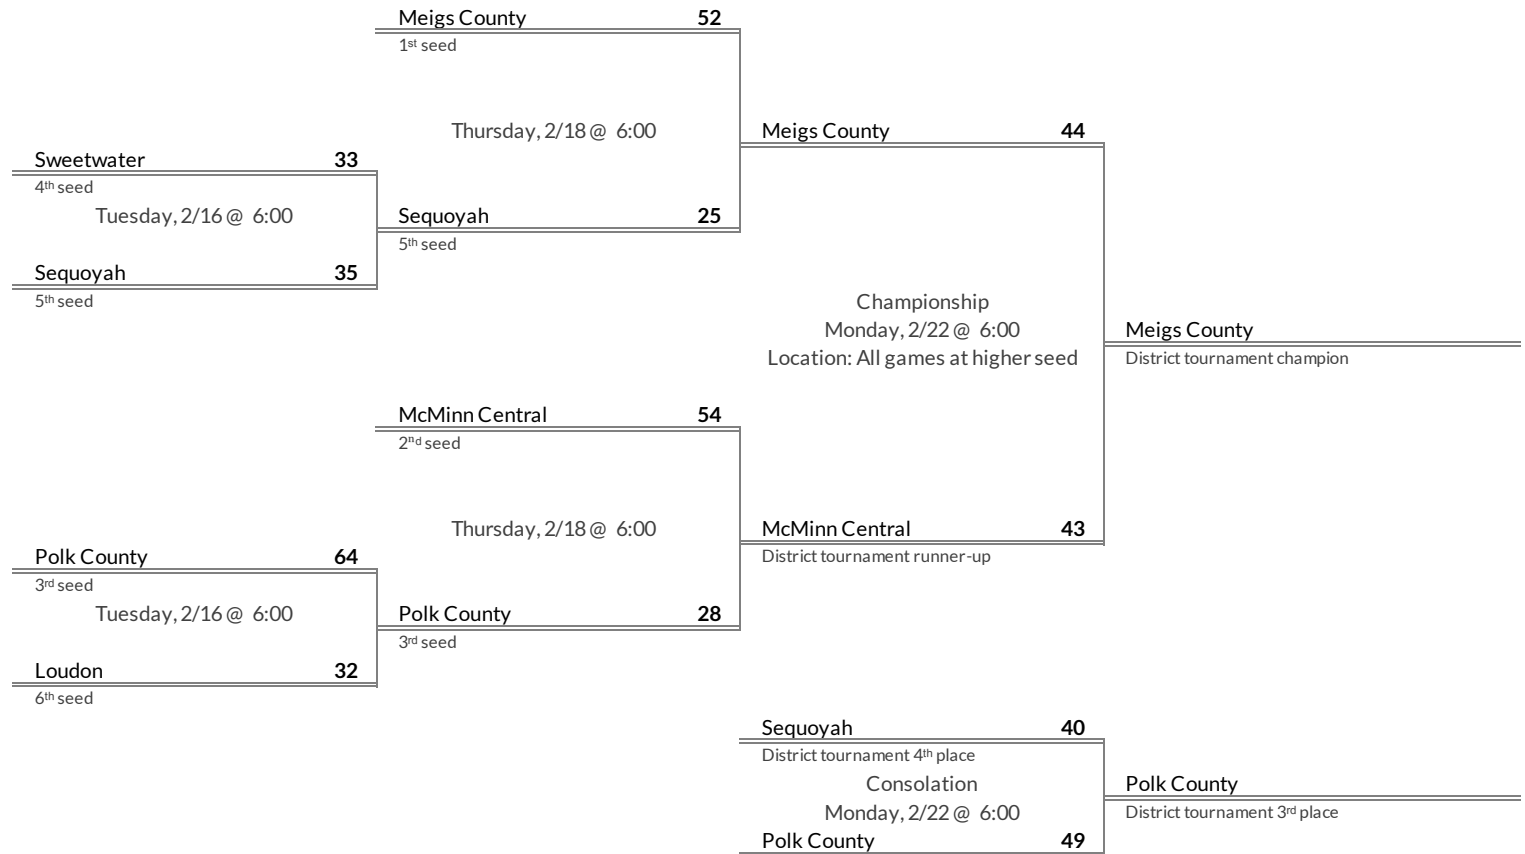

Regular Season Results

- 1 Meigs County
- 2 McMinn Central
- 3 Polk County
- 4 Sweetwater
- 5 Sequoyah
- 6 Loudon

District 5AA Girls Basketball Brackets

brought to you by:

Tournament Results

1. Meigs County
2. McMinn Central
3. Polk County
4. Sequoyah