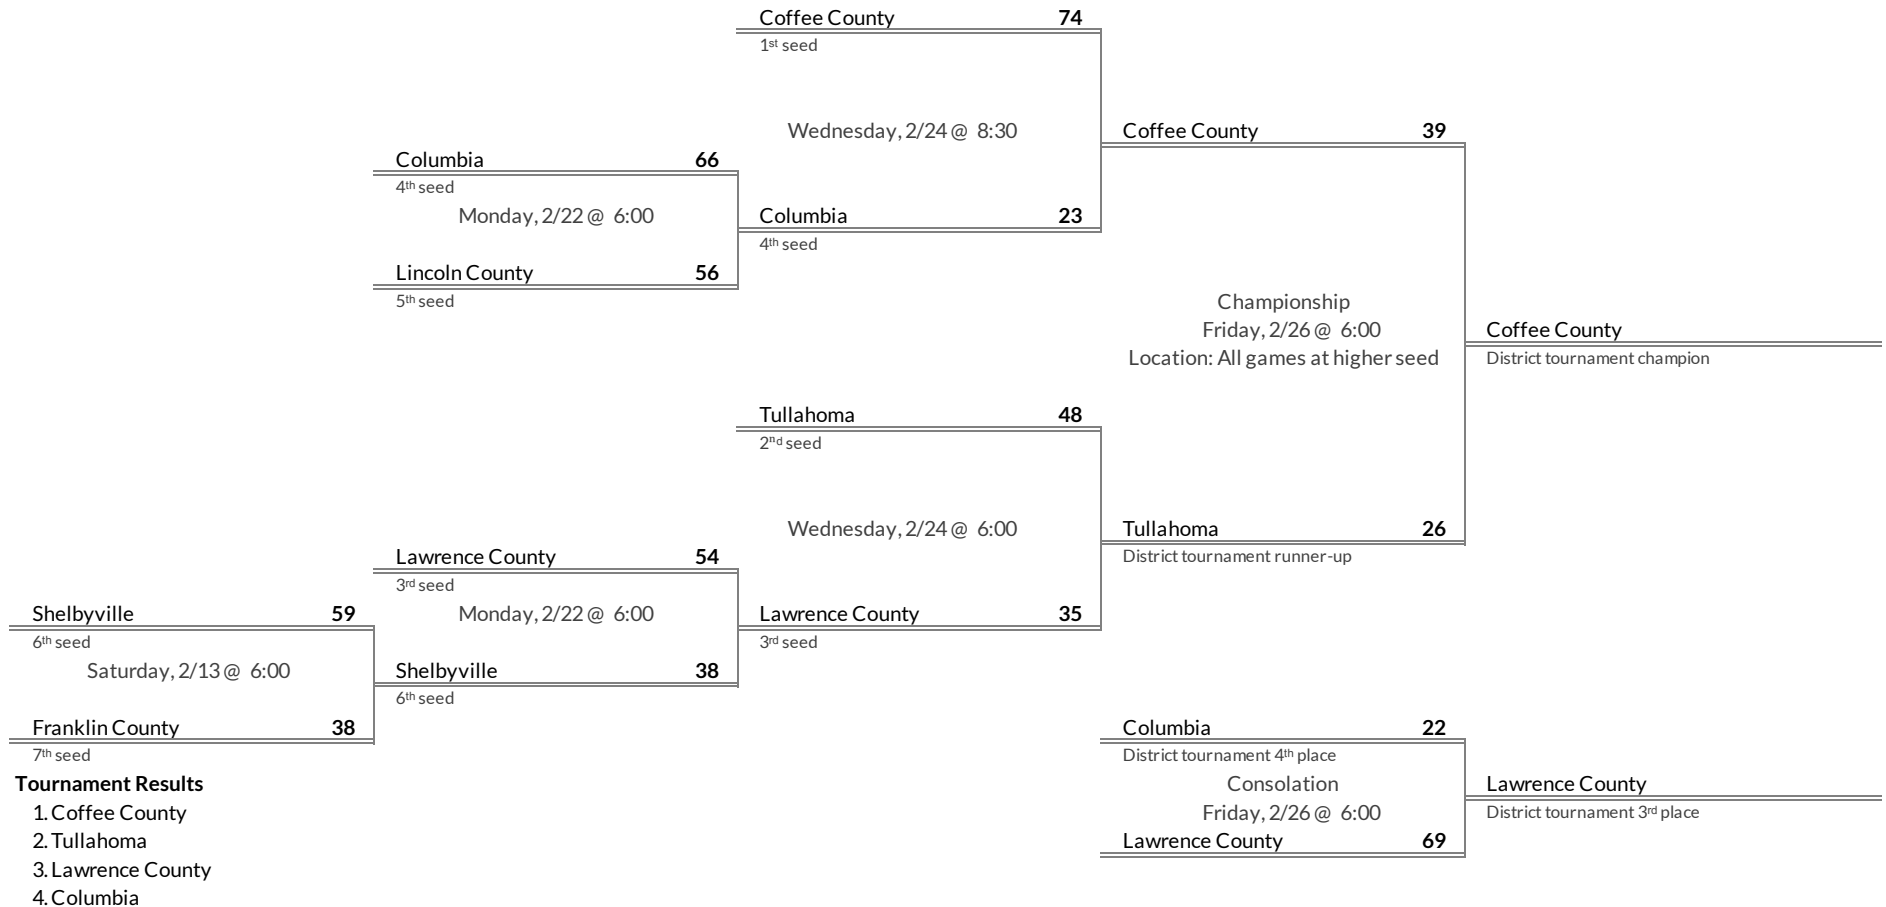

District 8AAA Girls Basketball Brackets

brought to you by:

Tournament Results

- 1. Coffee County
- 2. Tullahoma
- 3. Lawrence County
- 4. Columbia

Regular Season Results

- 1 Lebanon
- 2 Gallatin
- 3 Beech
- 4 Green Hill
- 5 Station Camp
- 6 Hendersonville
- 7 Portland
- 8 Wilson Central
- 9 Mt. Juliet