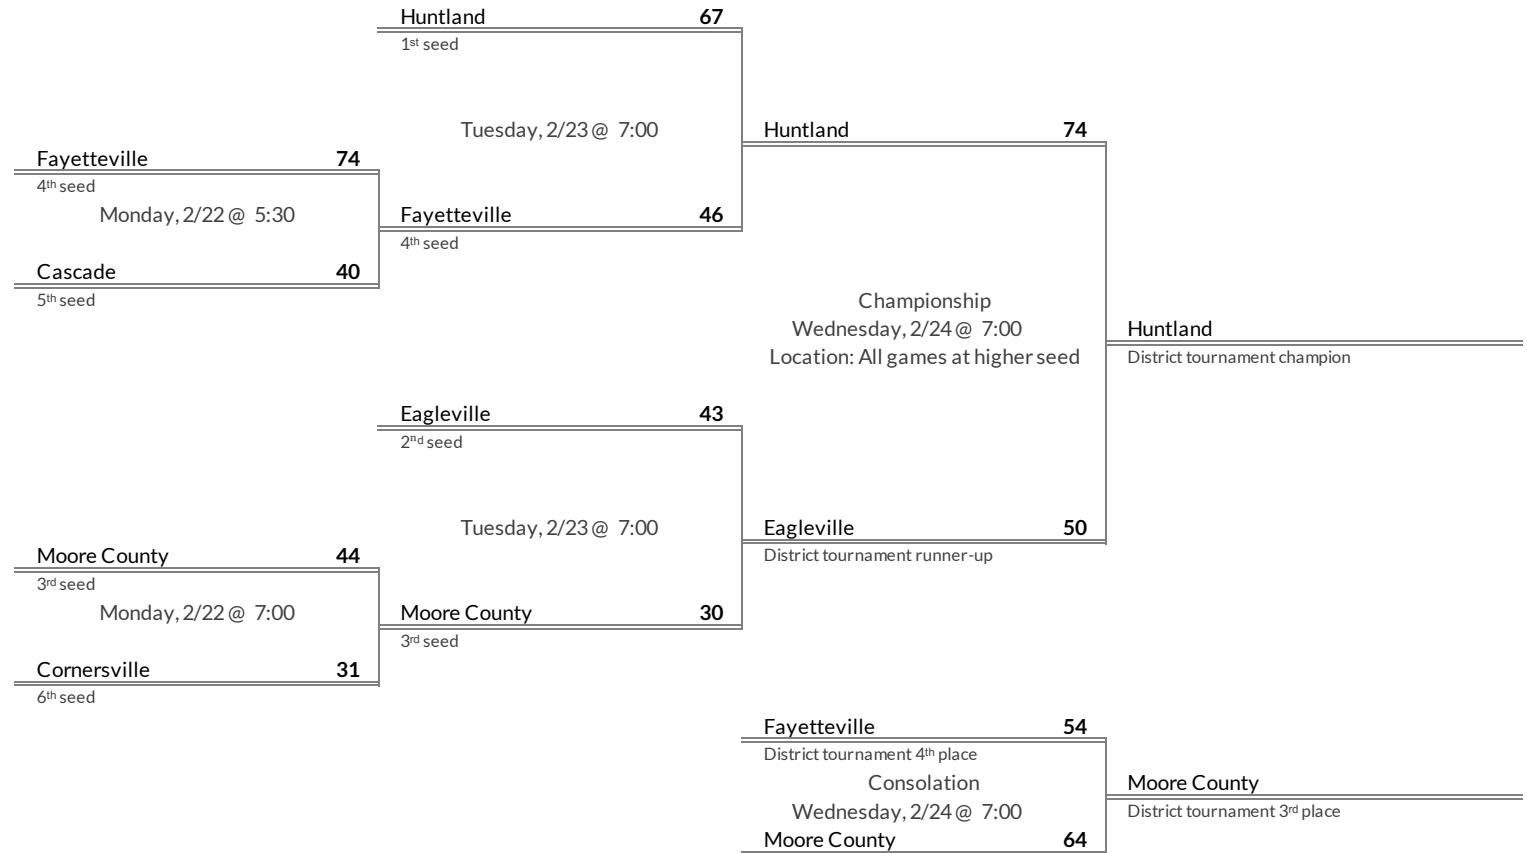

District 7A Girls Basketball Brackets

brought to you by:

<p style="text-align: right;">Merrol Hyde 51</p> <p style="text-align: center;">1st seed</p>			
<p style="text-align: center;">Monday, 2/22 @ 5:30</p>	<p style="text-align: right;">Merrol Hyde 40</p>		
<p style="text-align: right;">Valor Collegiate 25</p> <p style="text-align: center;">4th seed</p>		<p style="text-align: center;">Championship Tuesday, 2/23 @ 5:30 Location: All games at higher seed</p>	<p style="text-align: right;">Merrol Hyde</p> <p style="text-align: center;">District tournament champion</p>
<p style="text-align: right;">LEAD Academy</p> <p style="text-align: center;">2nd seed</p>	<p style="text-align: center;">Monday, 2/22 @ 5:30</p>	<p style="text-align: right;">LEAD Academy 32</p> <p style="text-align: center;">District tournament runner-up</p>	
<p style="text-align: right;">Stem Academy</p> <p style="text-align: center;">3rd seed</p>		<p style="text-align: right;">Valor Collegiate 20</p> <p style="text-align: center;">District tournament 4th place</p>	
		<p style="text-align: center;">Consolation Tuesday, 2/23 @ 5:30</p>	<p style="text-align: right;">Stem Academy</p> <p style="text-align: center;">District tournament 3rd place</p>
		<p style="text-align: right;">Stem Academy 45</p>	

Tournament Results

- 1. Merrol Hyde
- 2. LEAD Academy
- 3. Stem Academy
- 4. Valor Collegiate

Regular Season Results

- 1 Huntland
- 2 Eagleville
- 3 Moore County
- 4 Fayetteville
- 5 Cascade
- 6 Cornersville

District 8A Girls Basketball Brackets

brought to you by:

Tournament Results

- 1. Huntland
- 2. Eagleville
- 3. Moore County
- 4. Fayetteville

Regular Season Results

- 1 Jo Byrns
- 2 Houston County
- 3 McEwen
- 4 East Robertson