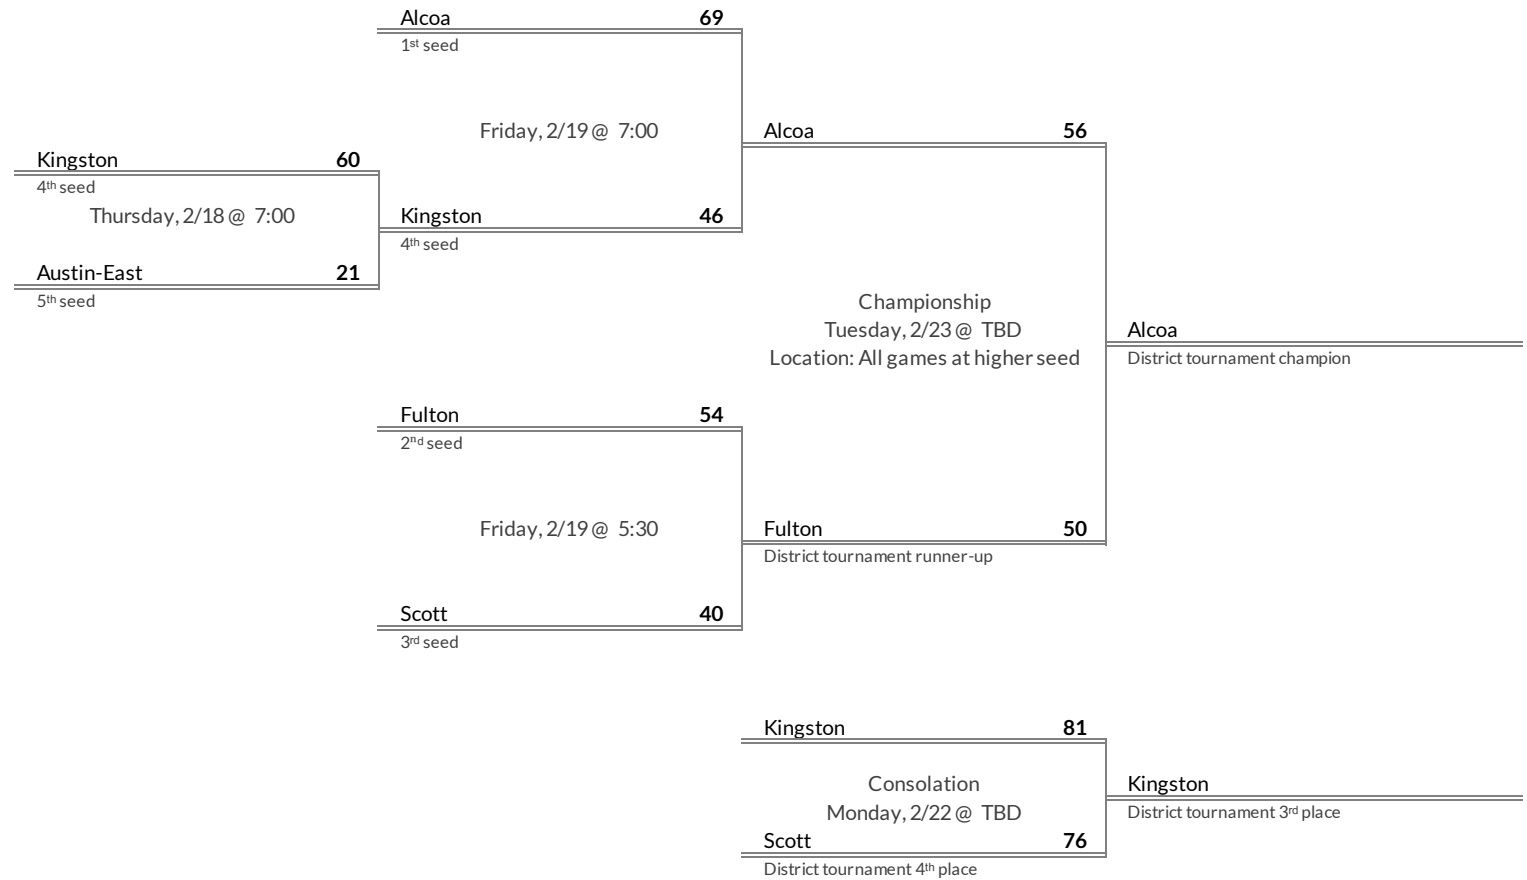

Regular Season Results

- 1 Alcoa
- 2 Fulton
- 3 Scott
- 4 Kingston
- 5 Austin-East

District 4AA Girls Basketball Brackets

brought to you by:

Tournament Results

1. Alcoa
2. Fulton
3. Kingston
4. Scott