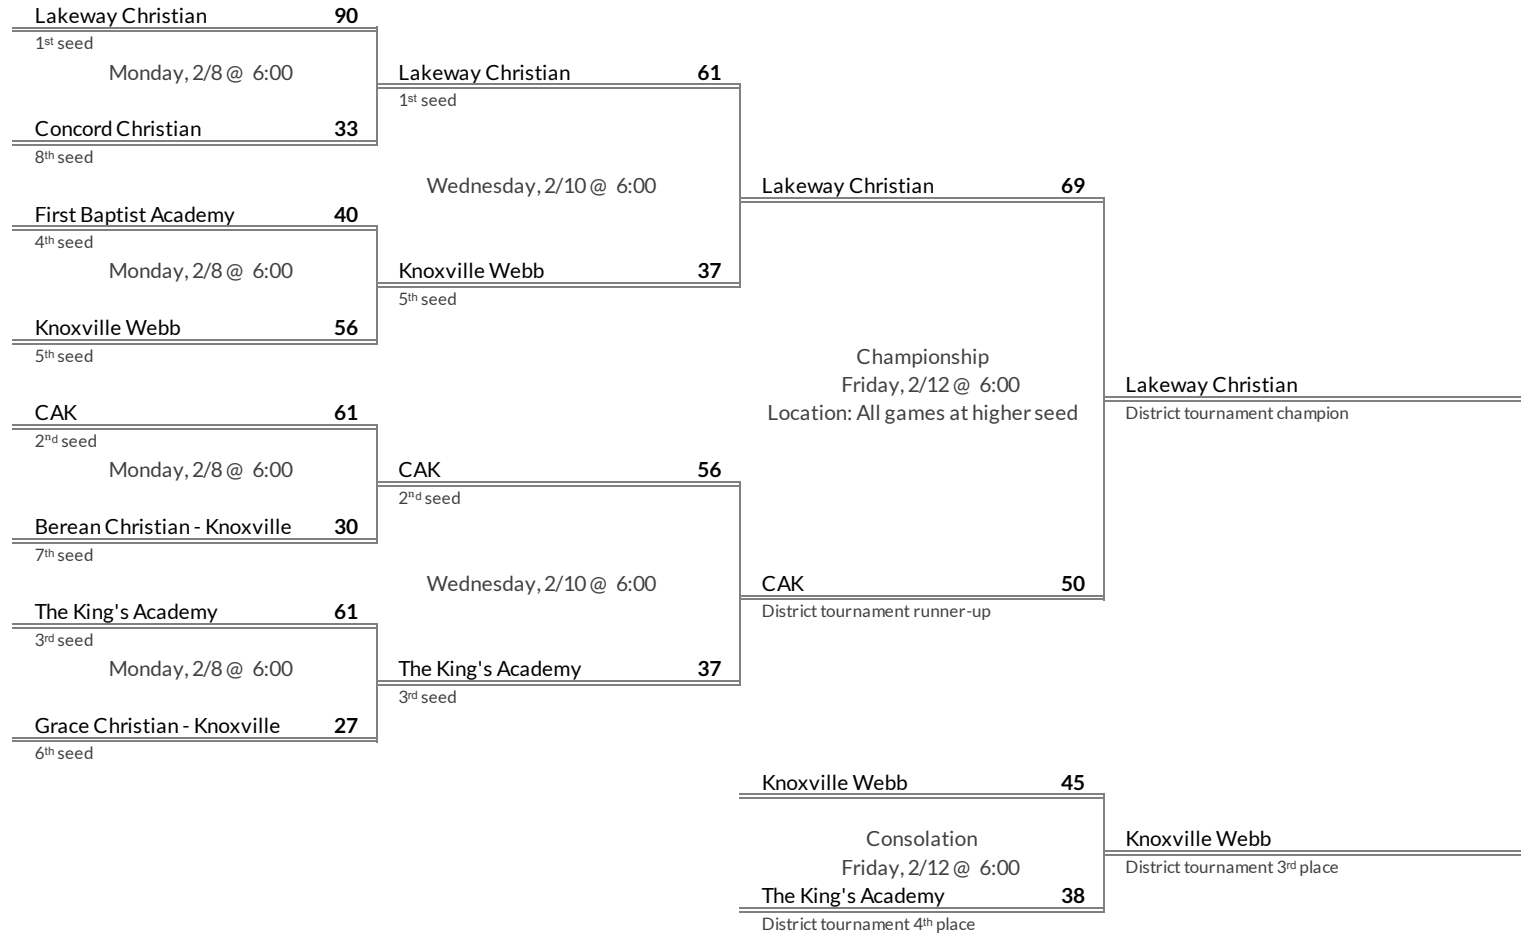

Regular Season Results

- 1 Lakeway Christian
- 2 CAK
- 3 The King's Academy
- 4 First Baptist Academy
- 5 Knoxville Webb
- 6 Grace Christian - Knoxville
- 7 Berean Christian - Knoxville
- 8 Concord Christian

DII A East District 1 Girls Basketball Brackets

brought to you by:

Tournament Results

1. Lakeway Christian
2. CAK
3. Knoxville Webb
4. The King's Academy