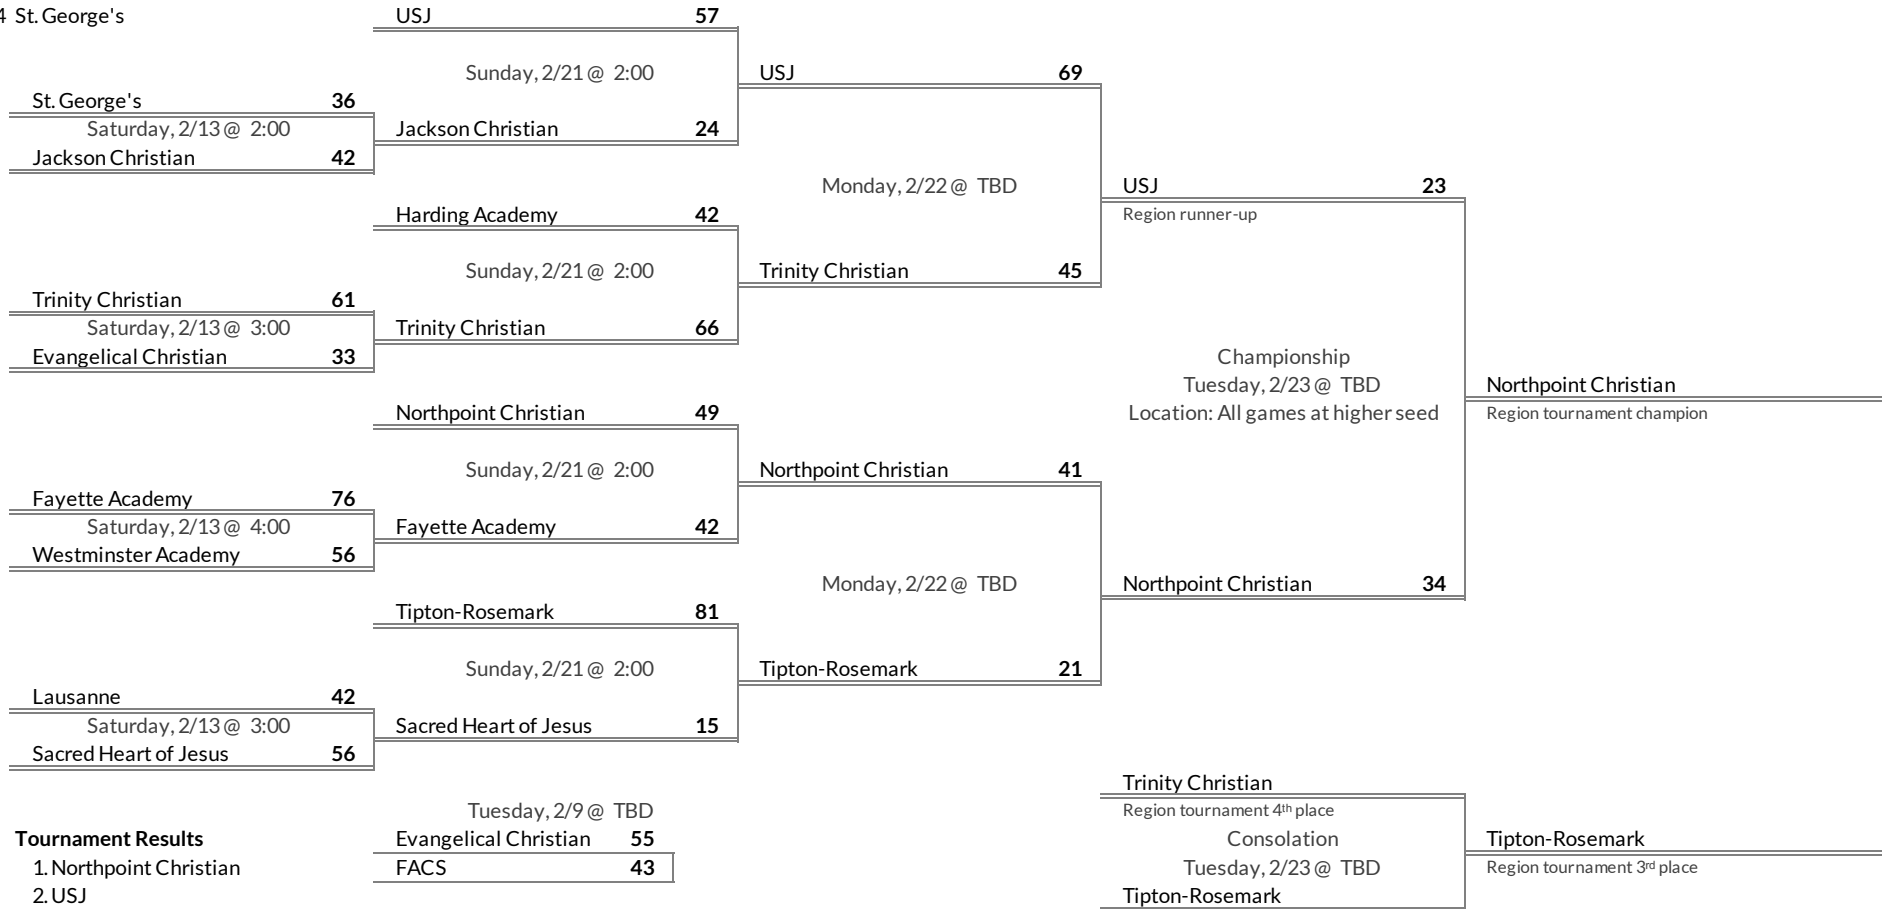

Regular Season Results (District 6)

- 1 Northpoint Christian
- 2 Harding Academy
- 3 Lausanne
- 4 St. George's
- 5 Westminster Academy

DII A West Region Girls Basketball Brackets

brought to you by:

- Tournament Results**
- 1. Northpoint Christian
 - 2. USJ
 - 3. Tipton-Rosemark
 - 4. Trinity Christian