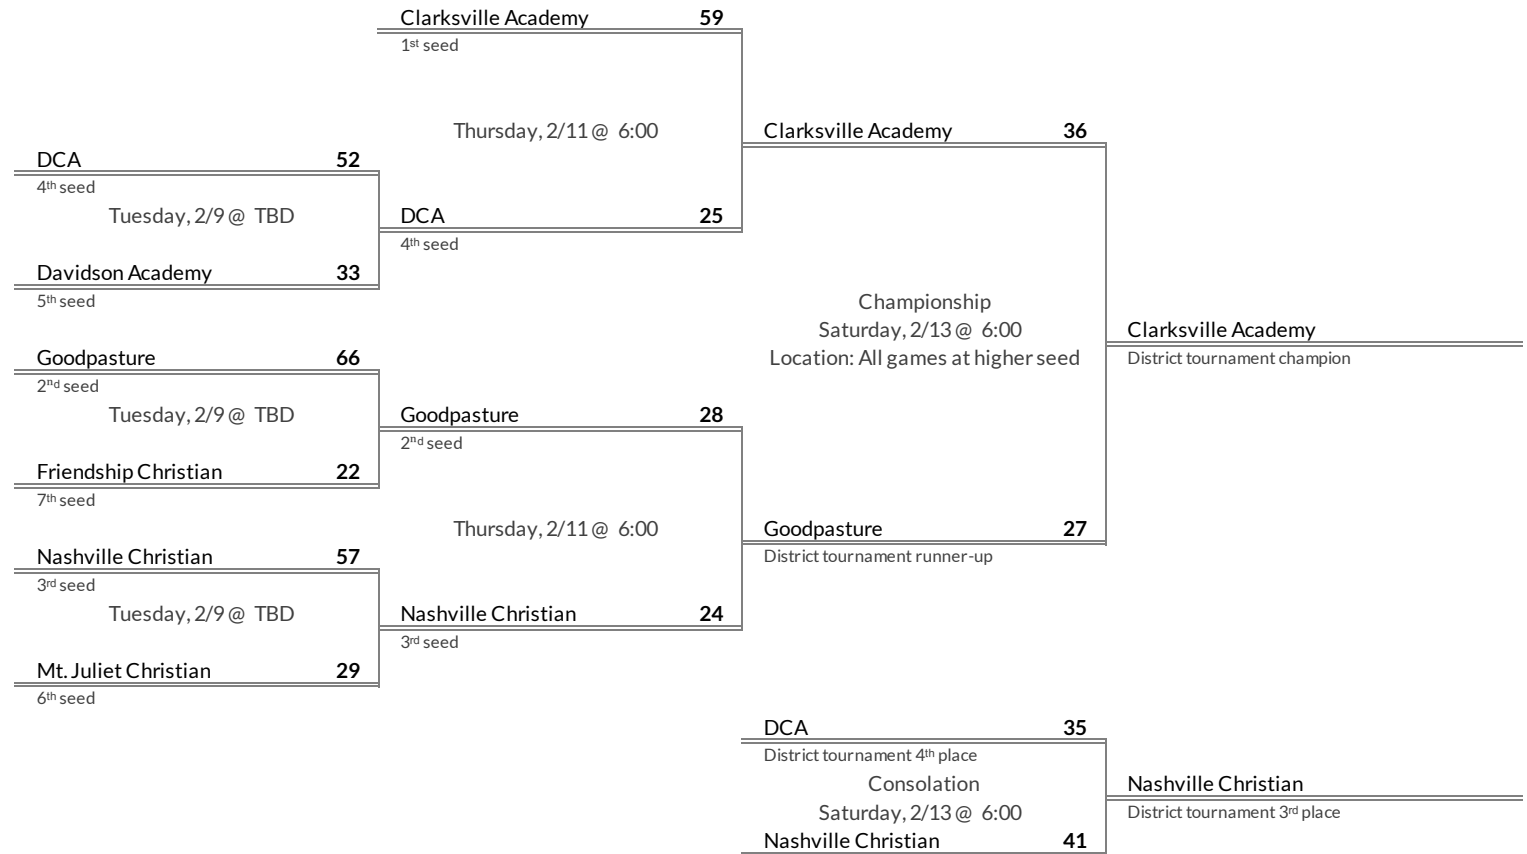

Regular Season Results

- 1 Clarksville Academy
- 2 Goodpasture
- 3 Nashville Christian
- 4 DCA
- 5 Davidson Academy
- 6 Mt. Juliet Christian
- 7 Friendship Christian

DII A Middle District 4 Girls Basketball Brackets

brought to you by:

Tournament Results

1. Clarksville Academy
2. Goodpasture
3. Nashville Christian
4. DCA