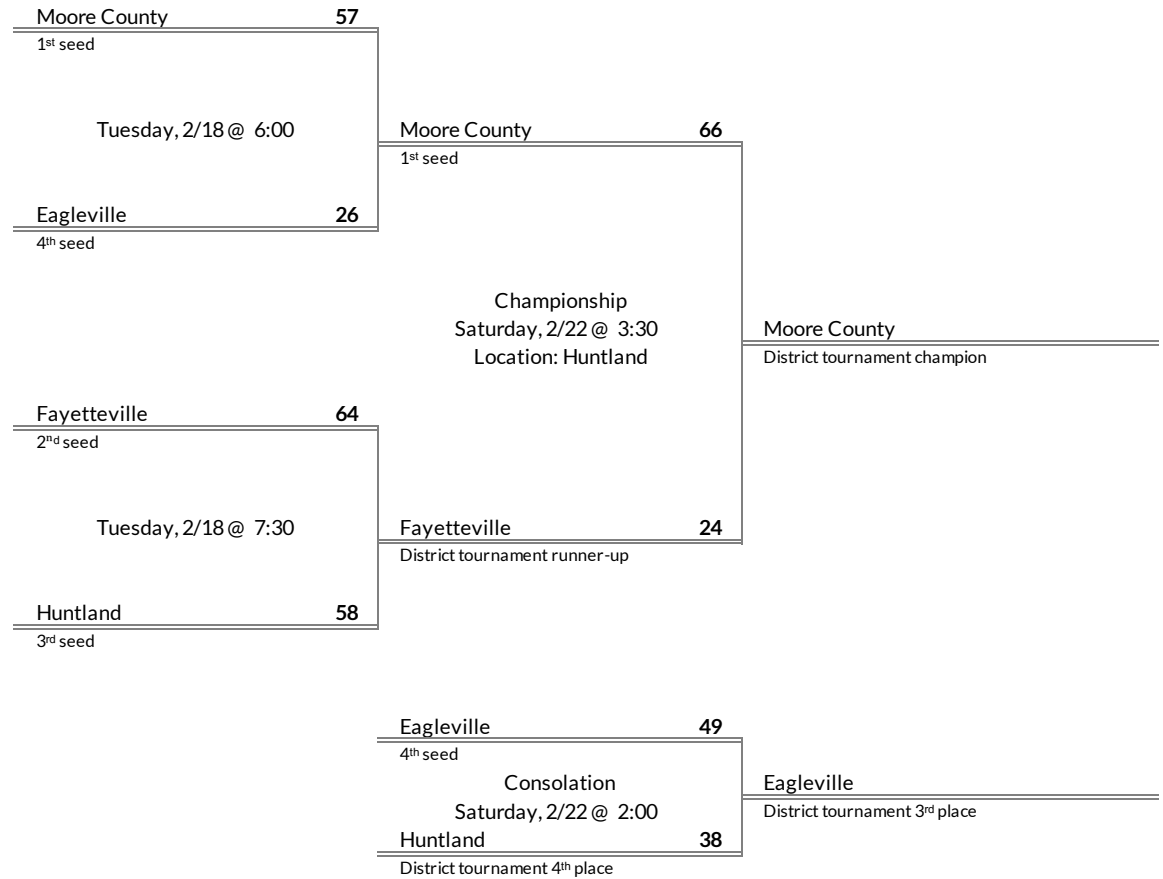

Regular Season Results

- 1 East Robertson
- 2 Merrol Hyde
- 3 Jo Byrns
- 4 Knowledge Academies

District 8A Girls Basketball Brackets

brought to you by:

Tournament Results

- 1. East Robertson
- 2. Merrol Hyde
- 3. Jo Byrns
- 4. Knowledge Academies

Regular Season Results

- 1 Moore County
- 2 Fayetteville
- 3 Huntland
- 4 Eagleville

District 9A Girls Basketball Brackets

brought to you by:

Tournament Results

- 1. Moore County
- 2. Fayetteville
- 3. Eagleville
- 4. Huntland