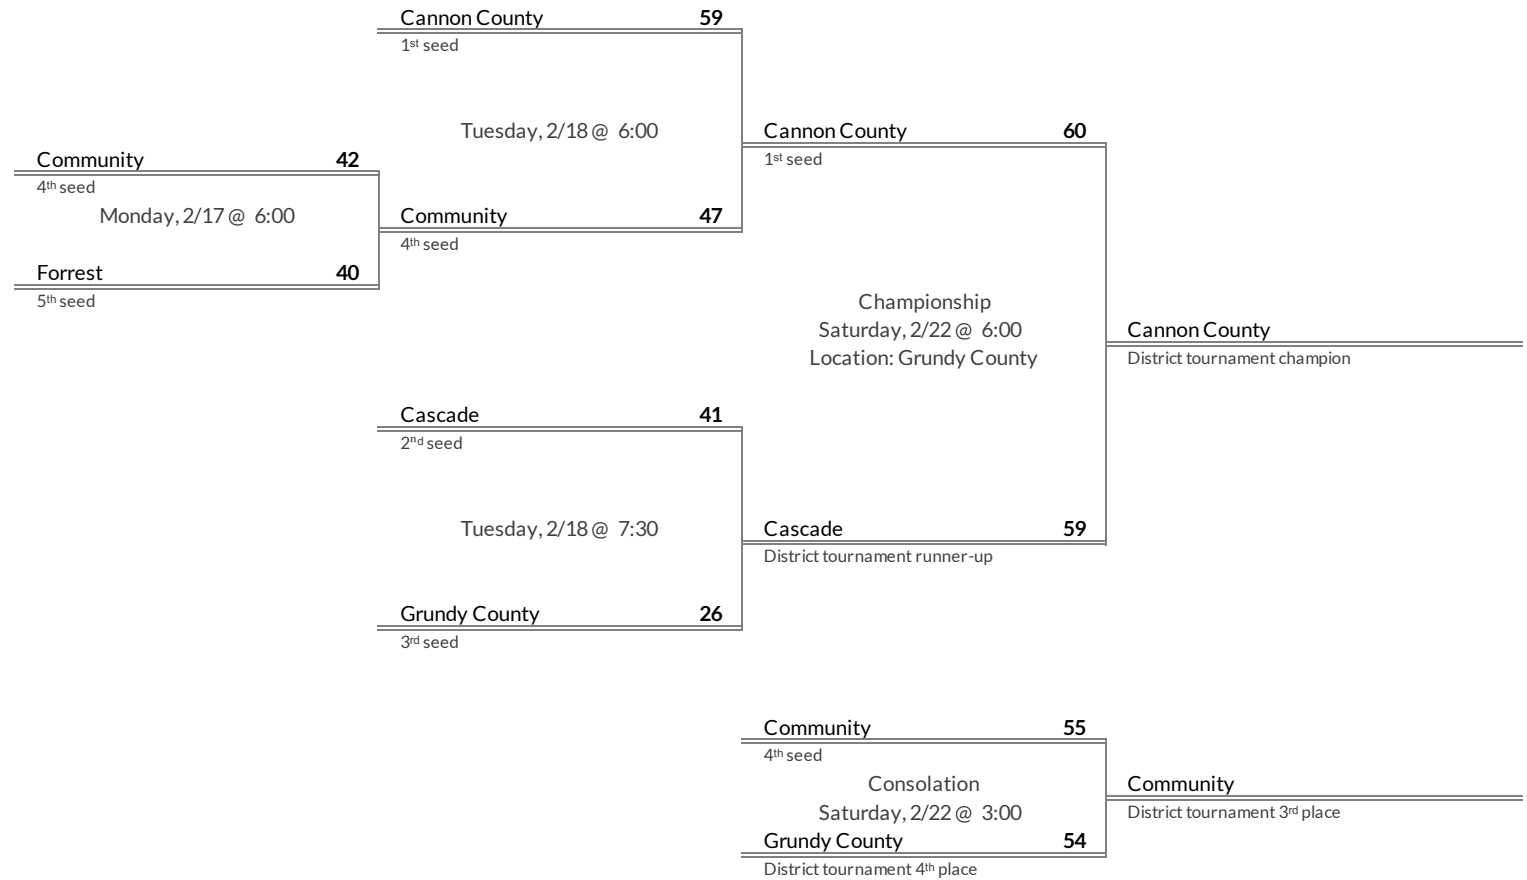

Tournament Results

- 1. Pearl Cohn
- 2. LEAD Academy
- 3.
- 4.

Regular Season Results

- 1 Cannon County
- 2 Cascade
- 3 Grundy County
- 4 Community
- 5 Forrest

District 9AA Girls Basketball Brackets

brought to you by: