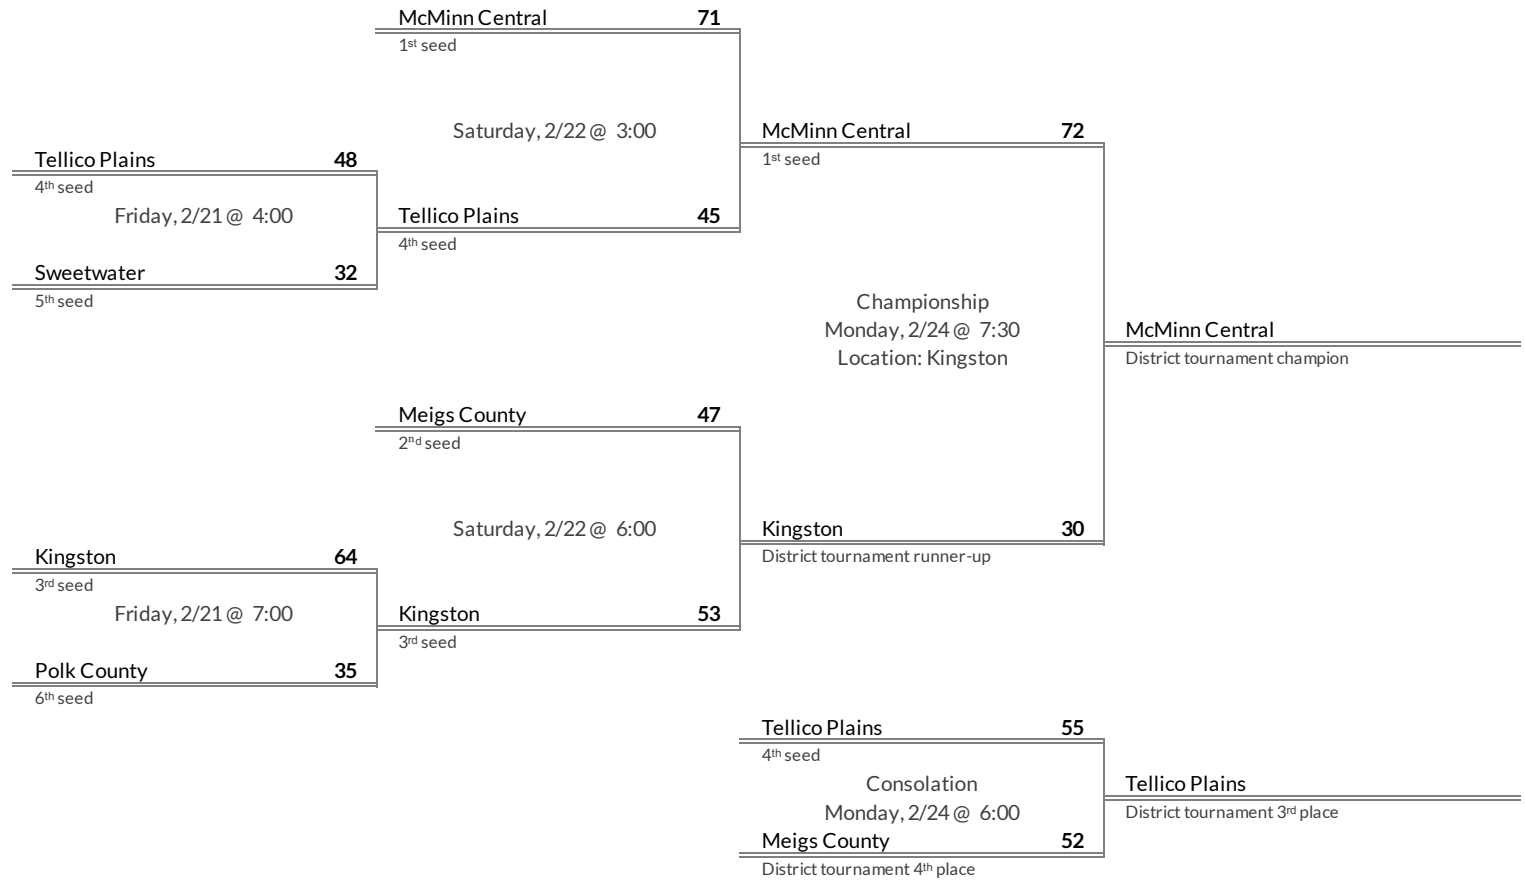

Regular Season Results

- 1 McMinn Central
- 2 Meigs County
- 3 Kingston
- 4 Tellico Plains
- 5 Sweetwater
- 6 Polk County

District 3AA Girls Basketball Brackets

brought to you by:

Tournament Results

1. McMinn Central
2. Kingston
3. Tellico Plains
4. Meigs County