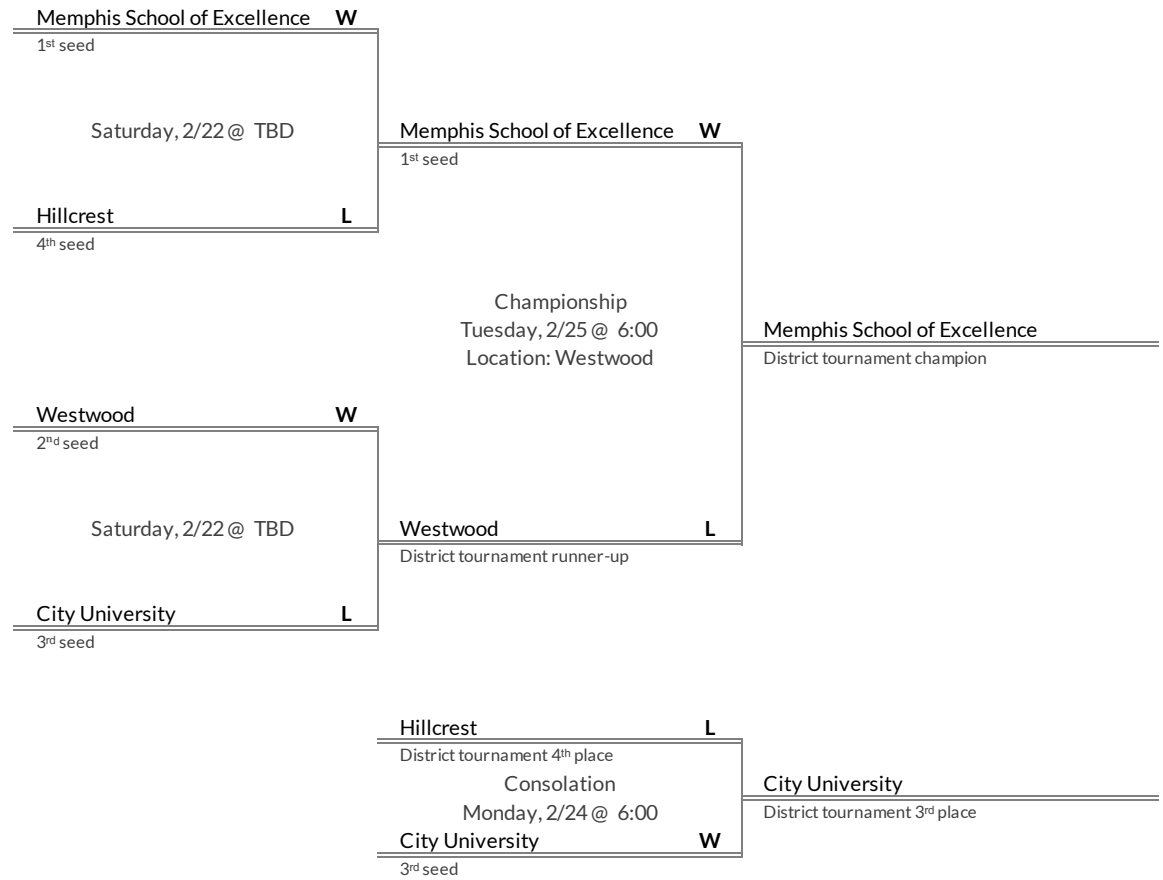

Regular Season Results

- 1 Memphis School of Excellence
- 2 Westwood
- 3 City University
- 4 Hillcrest

District 16A Girls Basketball Brackets

brought to you by:

Tournament Results

1. Memphis School of Excellence
2. Westwood
3. City University
4. Hillcrest