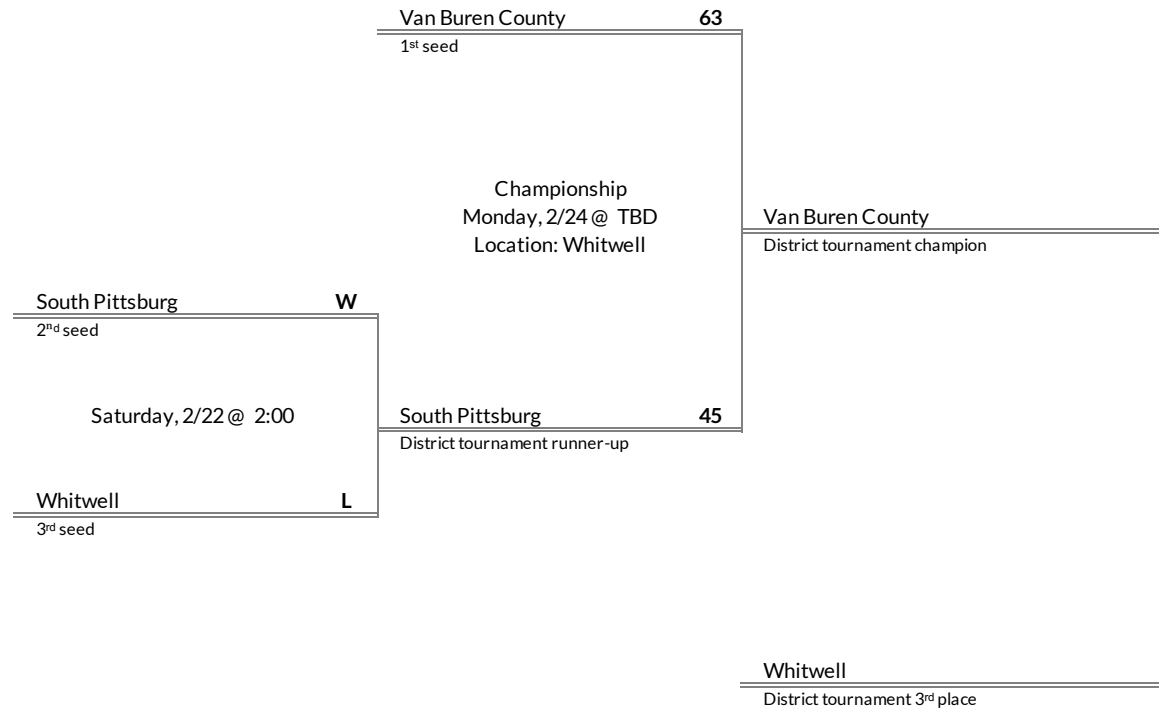

Regular Season Results

- 1 Sale Creek
- 2 Copper Basin
- 3 CSLA
- 4 Lookout Valley

District 5A Girls Basketball Brackets

brought to you by:

Tournament Results

- 1. Copper Basin
- 2. Sale Creek
- 3. CSLA
- 4. Lookout Valley

Regular Season Results

- 1 Van Buren County
- 2 South Pittsburg
- 3 Whitwell

District 6A Girls Basketball Brackets

brought to you by:

Tournament Results

- 1. Van Buren County
- 2. South Pittsburg
- 3. Whitwell
- 4.