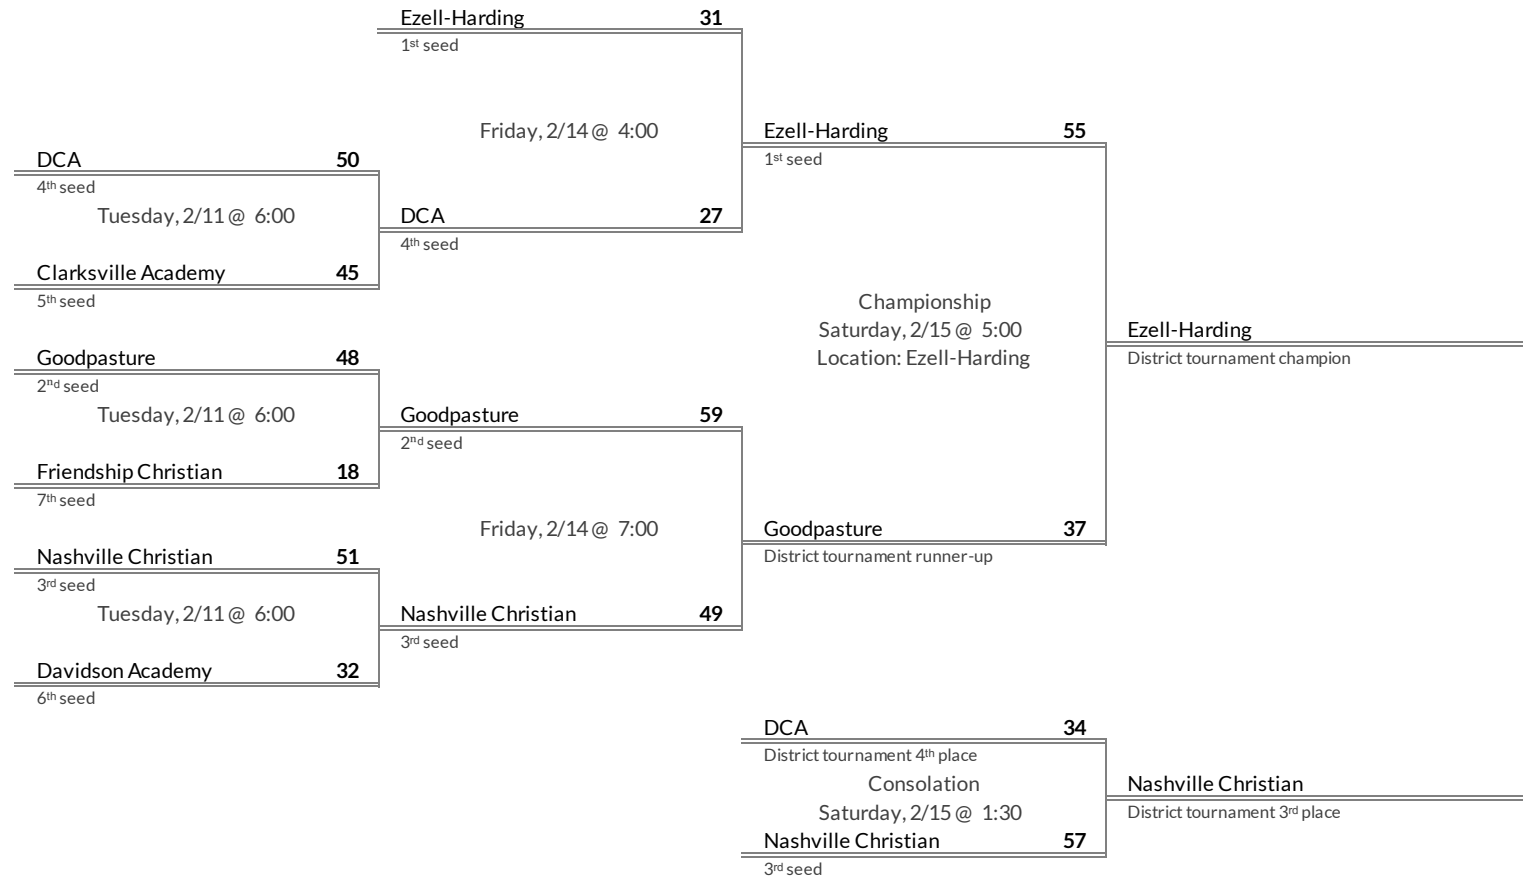

Regular Season Results

1. 1 Ezell-Harding
2. 2 Goodpasture
3. 3 Nashville Christian
4. 4 DCA
5. 5 Clarksville Academy
6. 6 Davidson Academy
7. 7 Friendship Christian

DII A Middle District 4 Girls Basketball Brackets

brought to you by:

Tournament Results

1. Ezell-Harding
2. Goodpasture
3. Nashville Christian
4. DCA