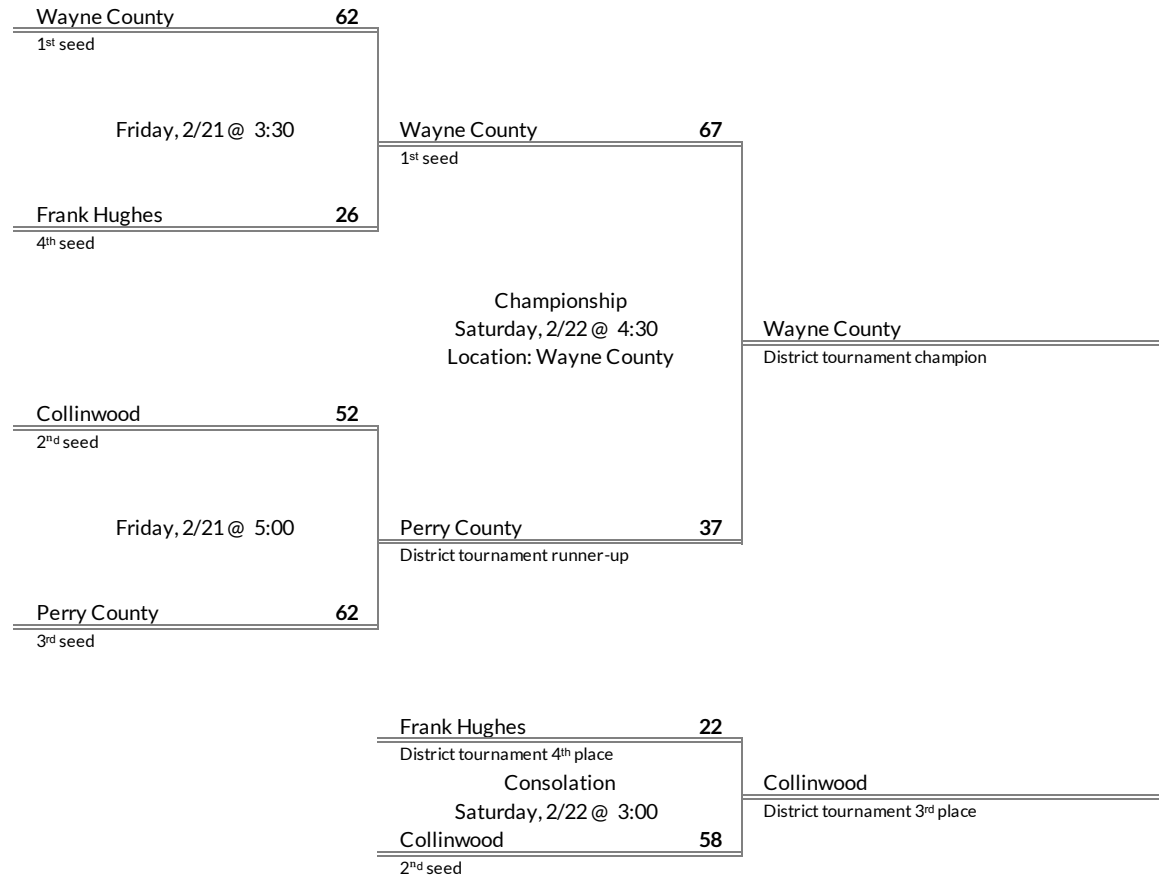

Regular Season Results

- 1 Moore County
- 2 Fayetteville
- 3 Huntland
- 4 Eagleville

District 9A Girls Basketball Brackets

brought to you by:

Tournament Results

- 1. Moore County
- 2. Fayetteville
- 3. Eagleville
- 4. Huntland

Regular Season Results

- 1 Richland
- 2 Cornersville
- 3 Santa Fe
- 4 Culleoka
- 5 Hampshire

District 10A Girls Basketball Brackets

brought to you by:

Tournament Results

- 1. Richland
- 2. Cornersville
- 3. Santa Fe
- 4. Culleoka

Regular Season Results

- 1 Wayne County
- 2 Collinwood
- 3 Perry County
- 4 Frank Hughes

District 11A Girls Basketball Brackets

brought to you by:

Tournament Results

- 1. Wayne County
- 2. Perry County
- 3. Collinwood
- 4. Frank Hughes