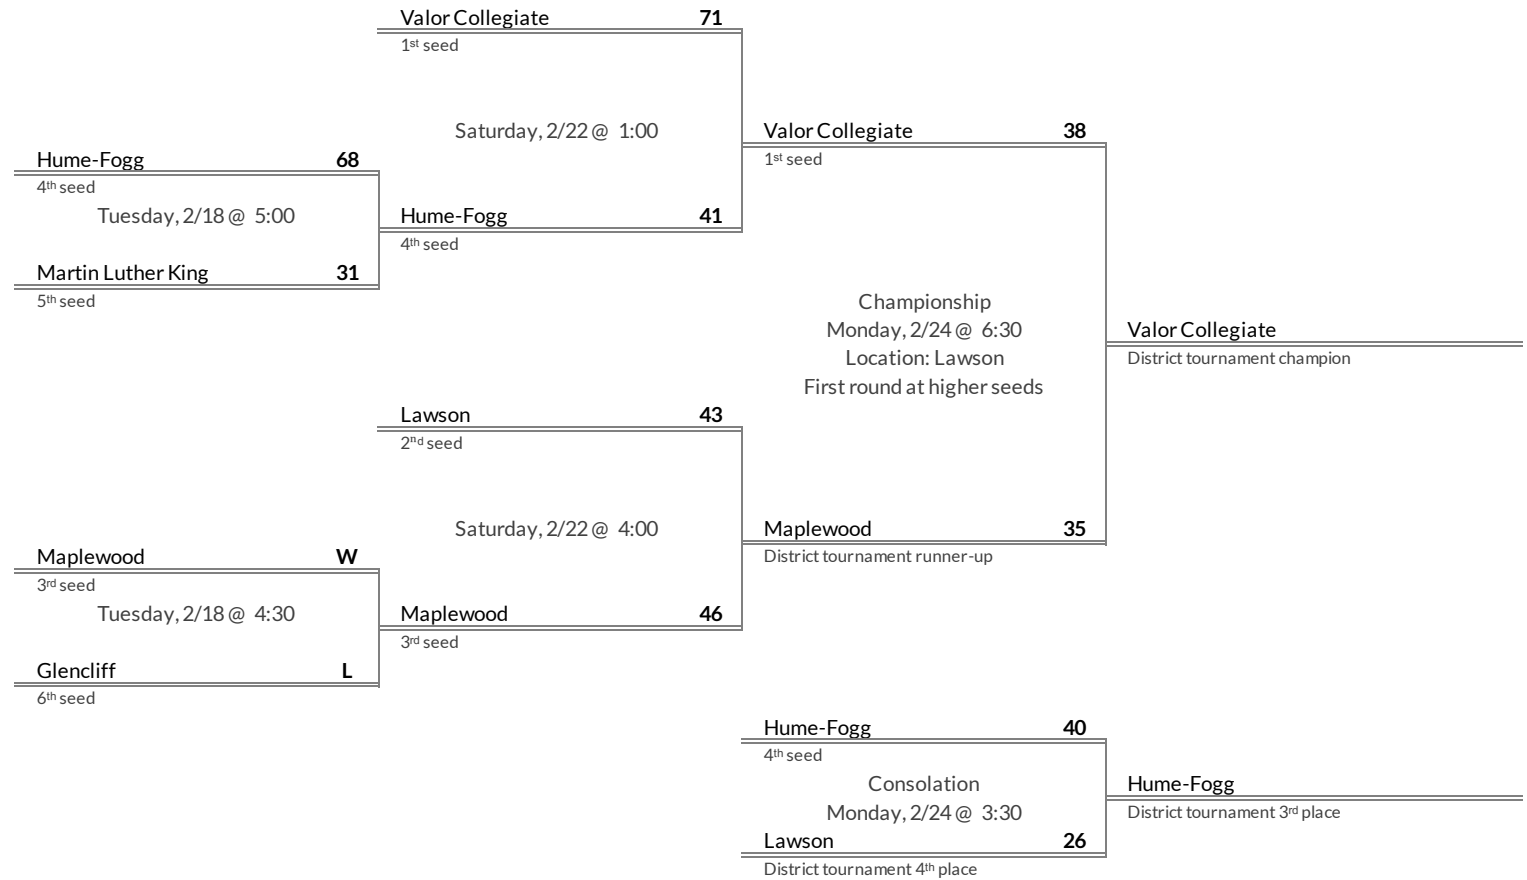

District 10AAA Girls Basketball Brackets

brought to you by:

Tournament Results

- 1. Valor Collegiate
- 2. Maplewood
- 3. Hume-Fogg
- 4. Lawson

Regular Season Results

- 1 Creek Wood
- 2 Sycamore
- 3 Fairview
- 4 Montgomery Central