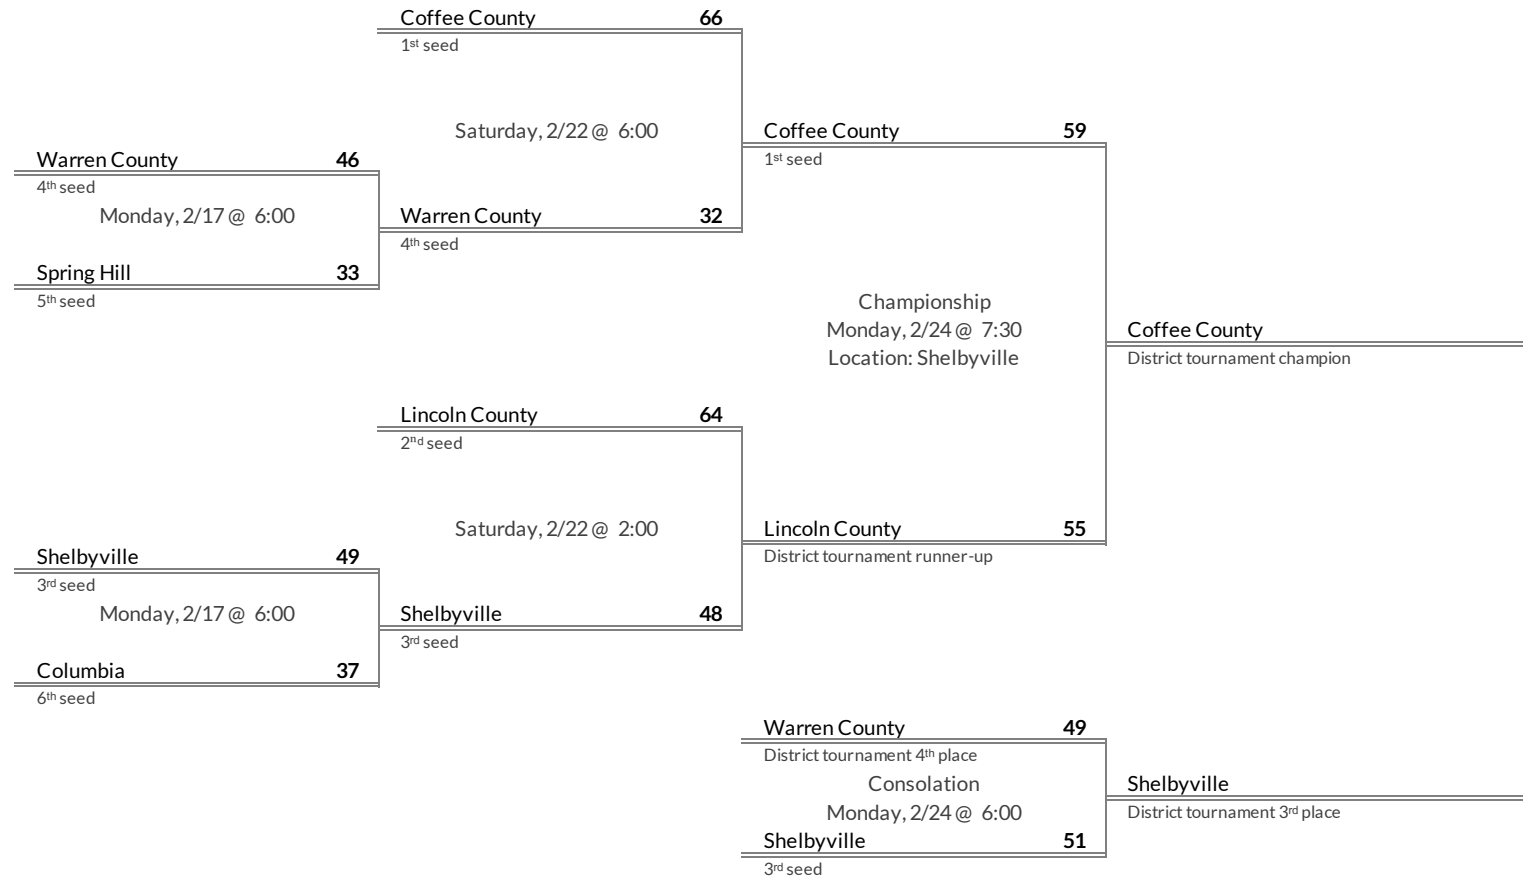

Regular Season Results

- 1 Coffee County
- 2 Lincoln County
- 3 Shelbyville
- 4 Warren County
- 5 Spring Hill
- 6 Columbia

District 9AAAA Girls Basketball Brackets

brought to you by:

Tournament Results

1. Coffee County
2. Lincoln County
3. Shelbyville
4. Warren County