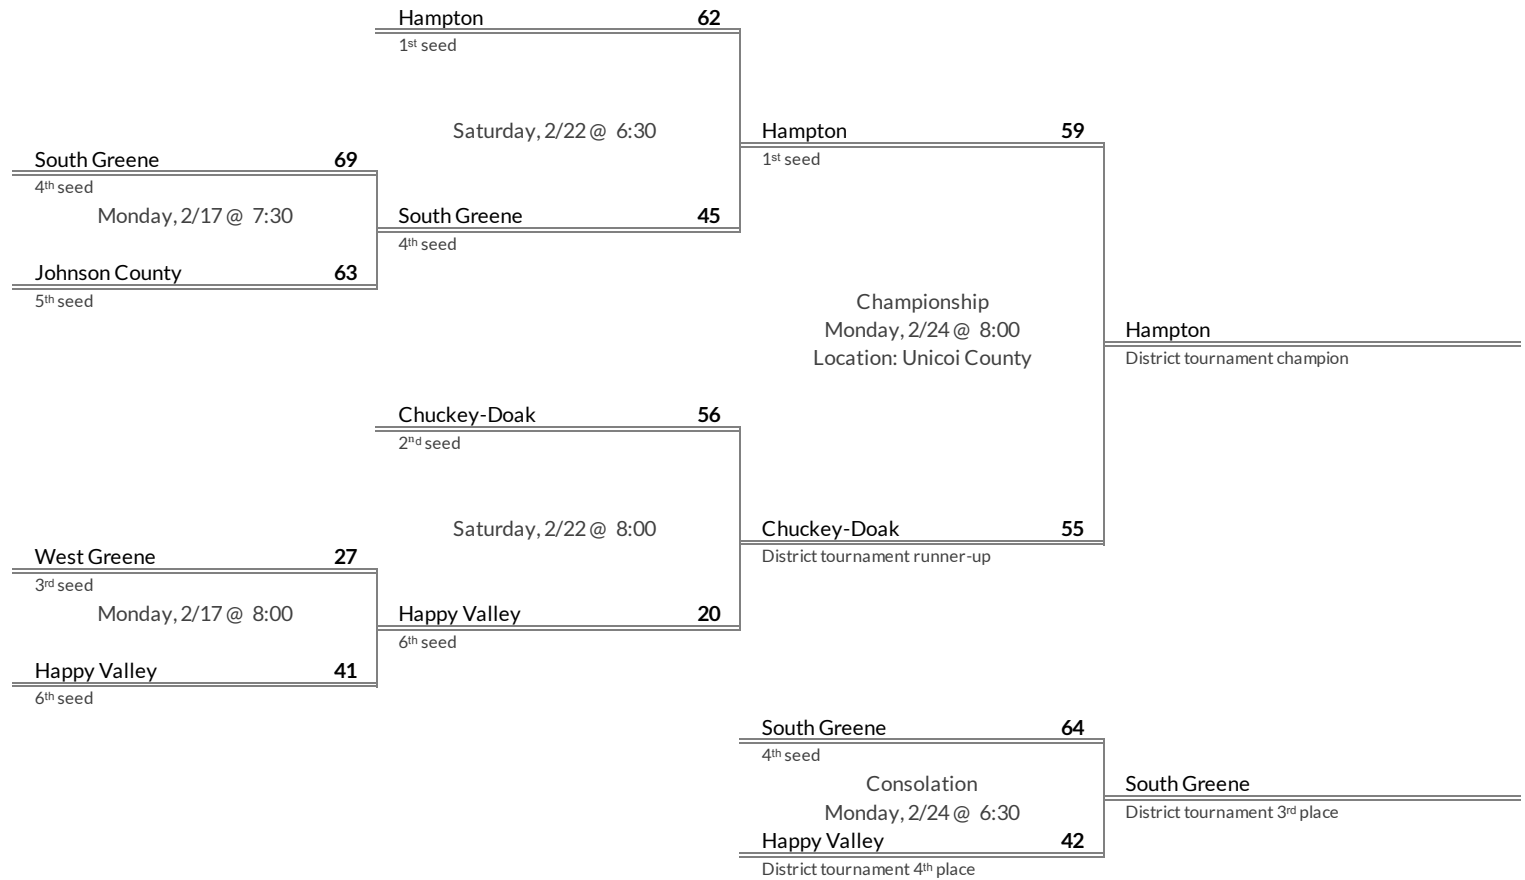

District 1AA Girls Basketball Brackets

brought to you by:

Tournament Results

- 1. Hampton
- 2. Chuckey-Doak
- 3. South Greene
- 4. Happy Valley

Regular Season Results

- 1 Alcoa
- 2 Gatlinburg-Pittman
- 3 Pigeon Forge
- 4 Austin-East
- 5 Oneida
- 6 Eagleton Academy