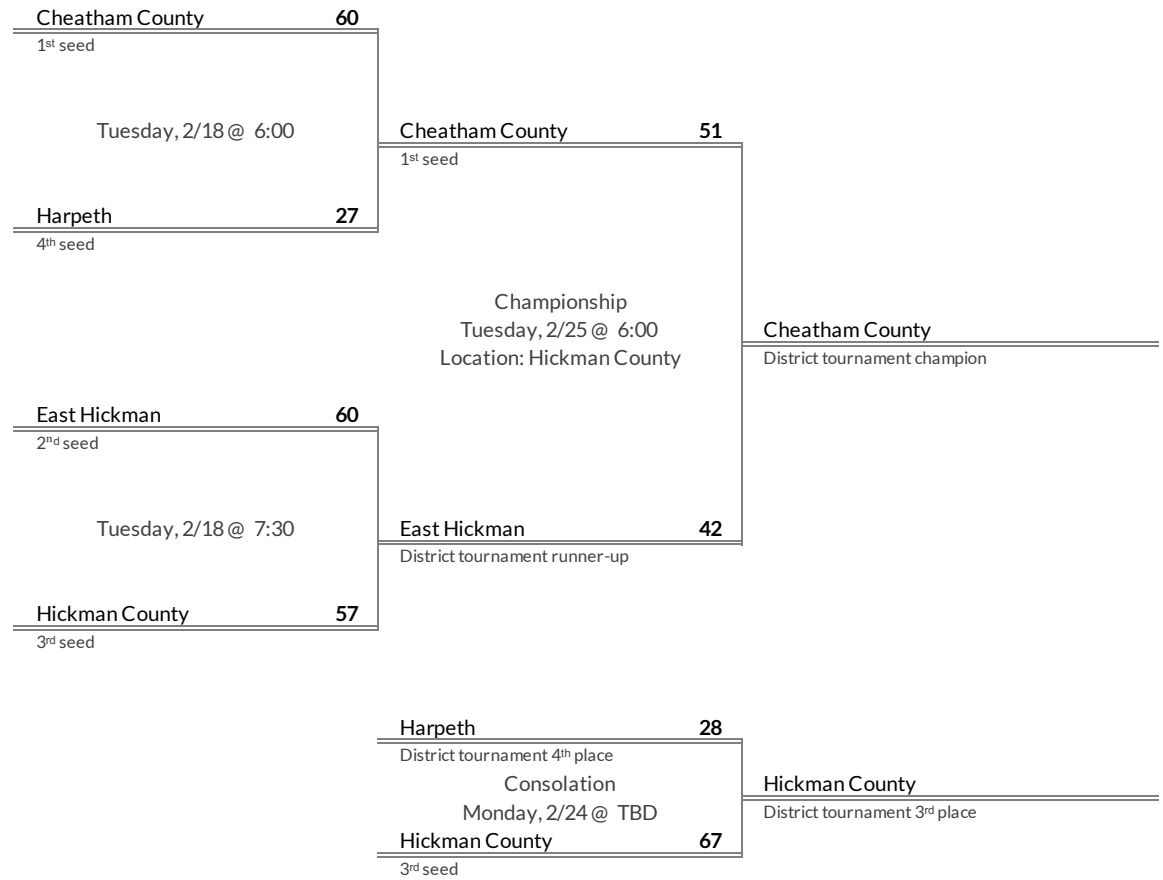

Regular Season Results

- 1 Cheatham County
- 2 East Hickman
- 3 Hickman County
- 4 Harpeth

District 11AA Girls Basketball Brackets

brought to you by:

Tournament Results

1. Cheatham County
2. East Hickman
3. Hickman County
4. Harpeth