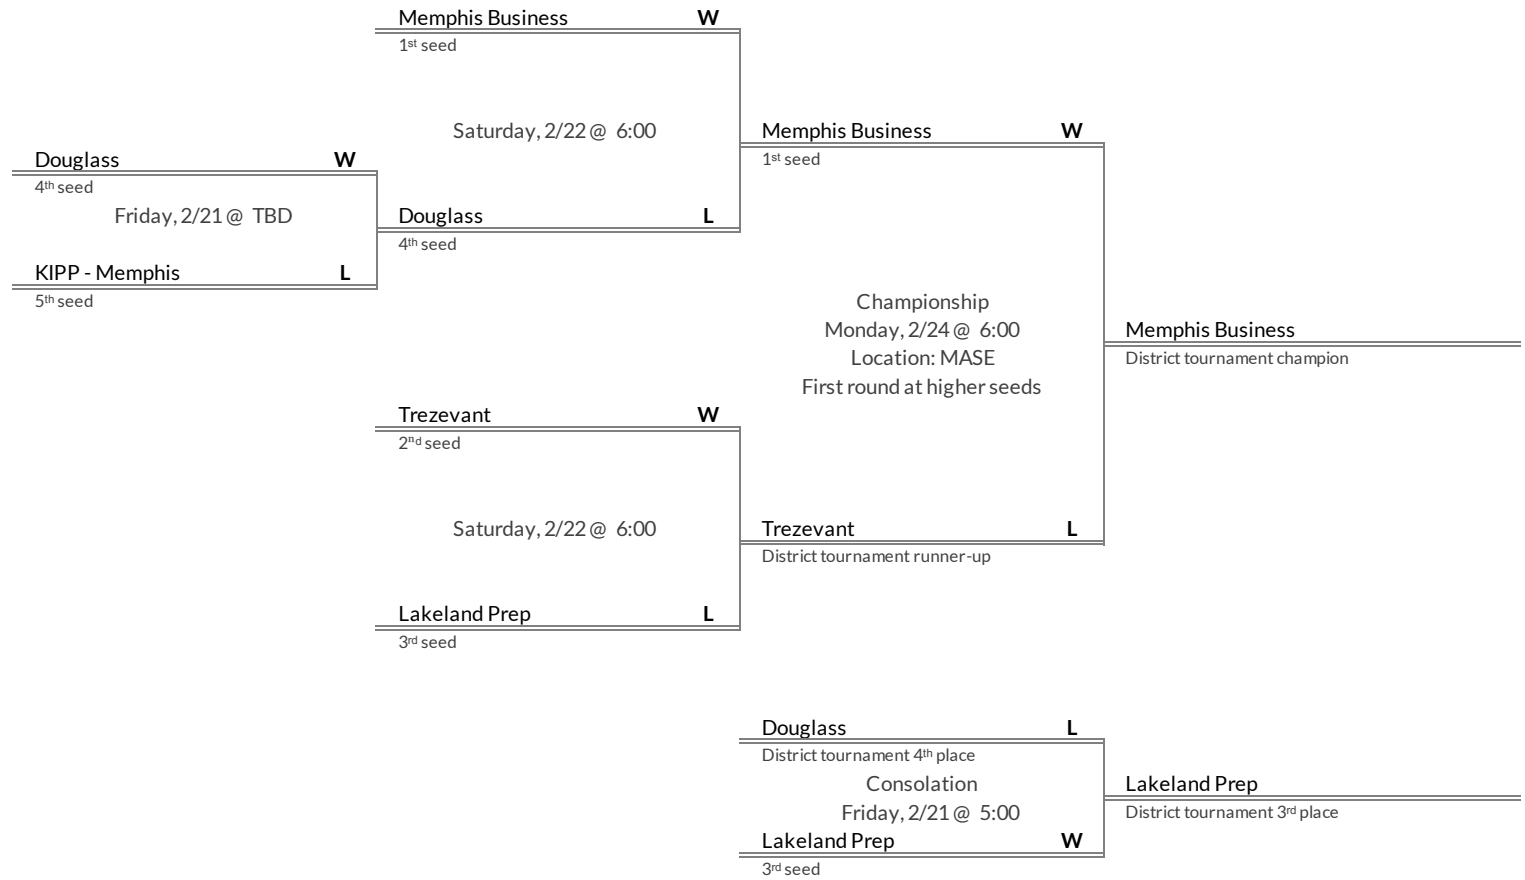

Regular Season Results

- 1 Memphis Business
- 2 Trezevant
- 3 Lakeland Prep
- 4 Douglass
- 5 KIPP - Memphis

District 15AA Girls Basketball Brackets

brought to you by:

Tournament Results

1. Memphis Business
2. Trezevant
3. Lakeland Prep
4. Douglass