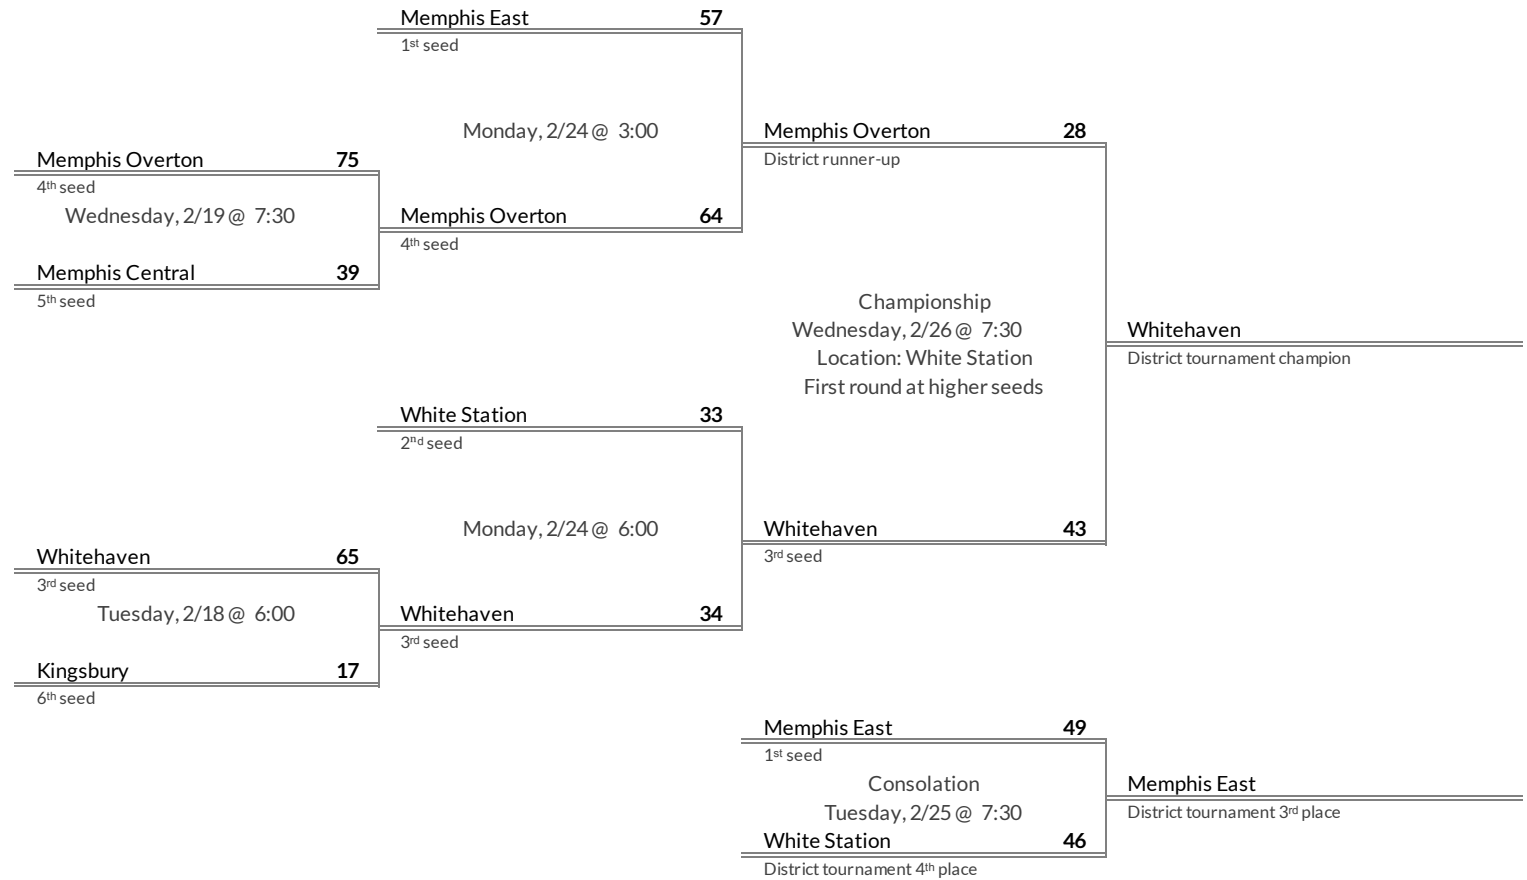

Regular Season Results

- 1 Memphis East
- 2 White Station
- 3 Whitehaven
- 4 Memphis Overton
- 5 Memphis Central
- 6 Kingsbury

District 16AAAA Girls Basketball Brackets

brought to you by:

Tournament Results

1. Whitehaven
2. Memphis Overton
3. Memphis East
4. White Station