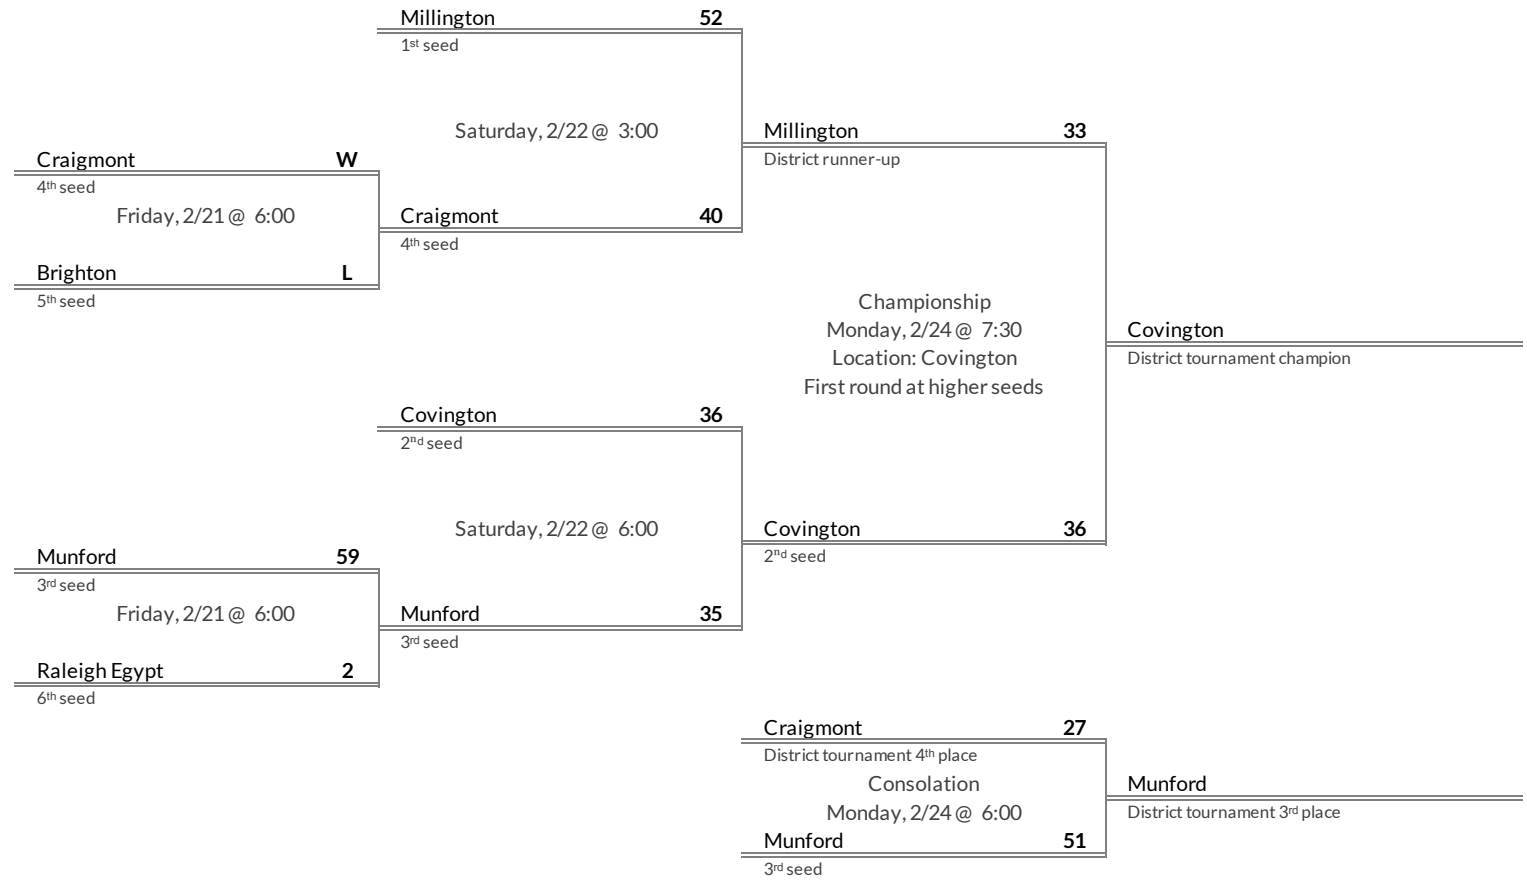

Regular Season Results

- 1 Millington
- 2 Covington
- 3 Munford
- 4 Craigmont
- 5 Brighton
- 6 Raleigh Egypt

District 15AAA Girls Basketball Brackets

brought to you by:

Tournament Results

1. Covington
2. Millington
3. Munford
4. Craigmont