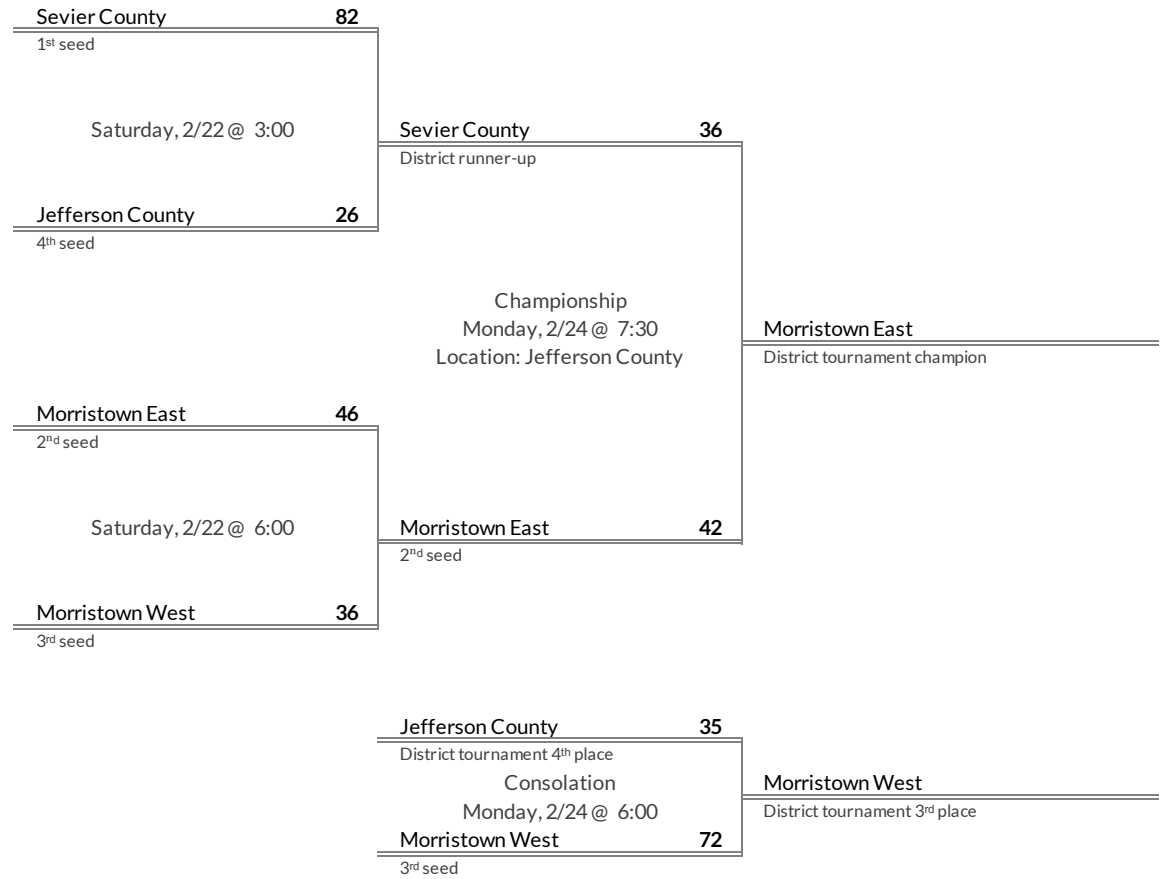

Regular Season Results

- 1 Sevier County
- 2 Morristown East
- 3 Morristown West
- 4 Jefferson County

District 2AAAA Girls Basketball Brackets

brought to you by:

Tournament Results

1. Morristown East
2. Sevier County
3. Morristown West
4. Jefferson County