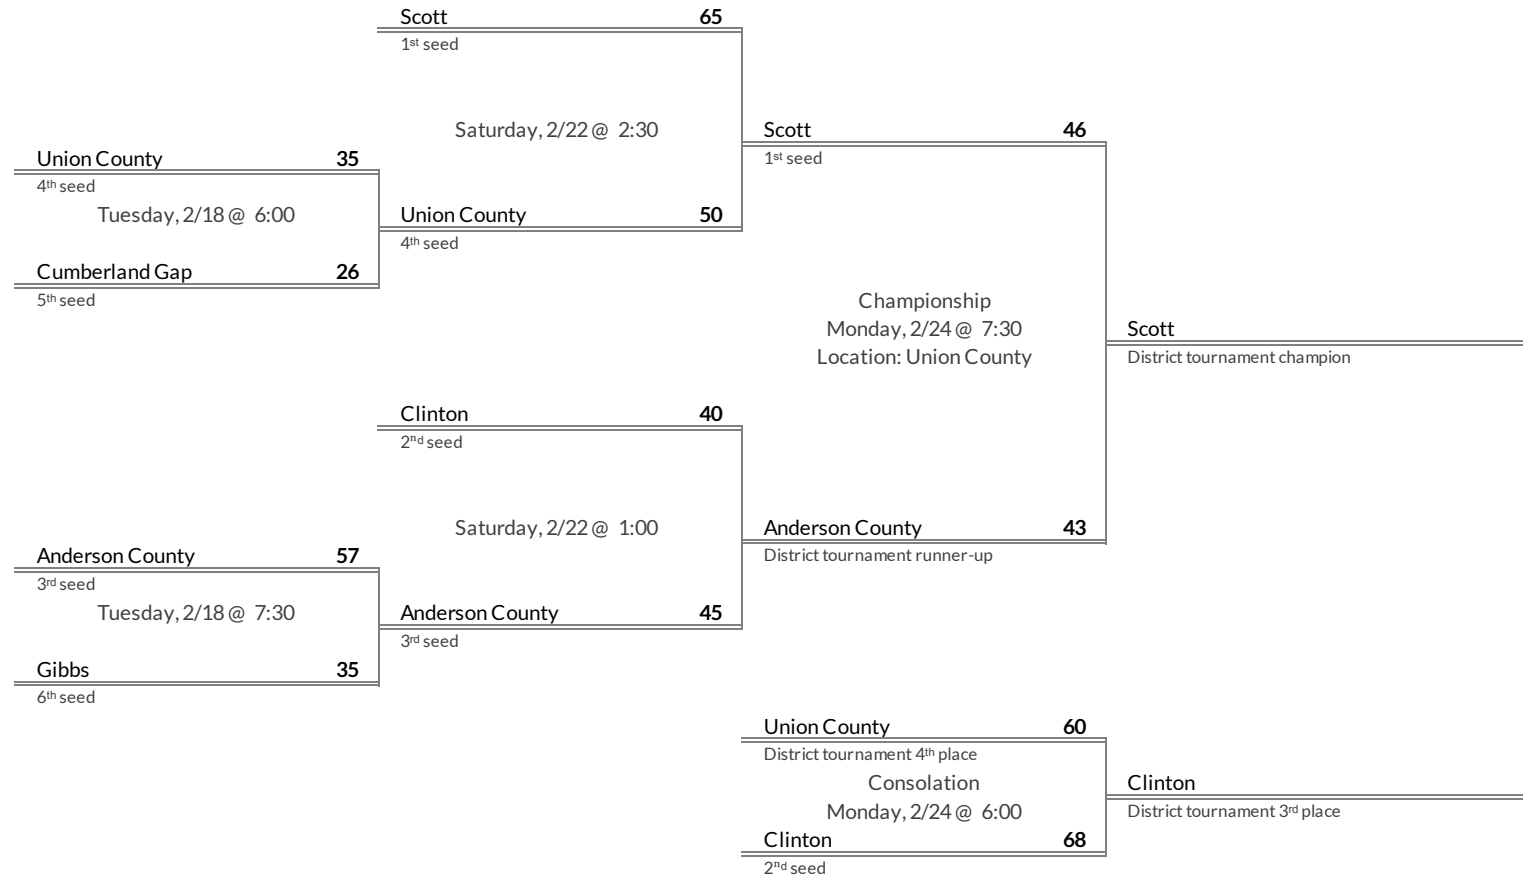

Regular Season Results

- 1 Scott
- 2 Clinton
- 3 Anderson County
- 4 Union County
- 5 Cumberland Gap
- 6 Gibbs

District 4AAA Girls Basketball Brackets

brought to you by:

Tournament Results

1. Scott
2. Anderson County
3. Clinton
4. Union County