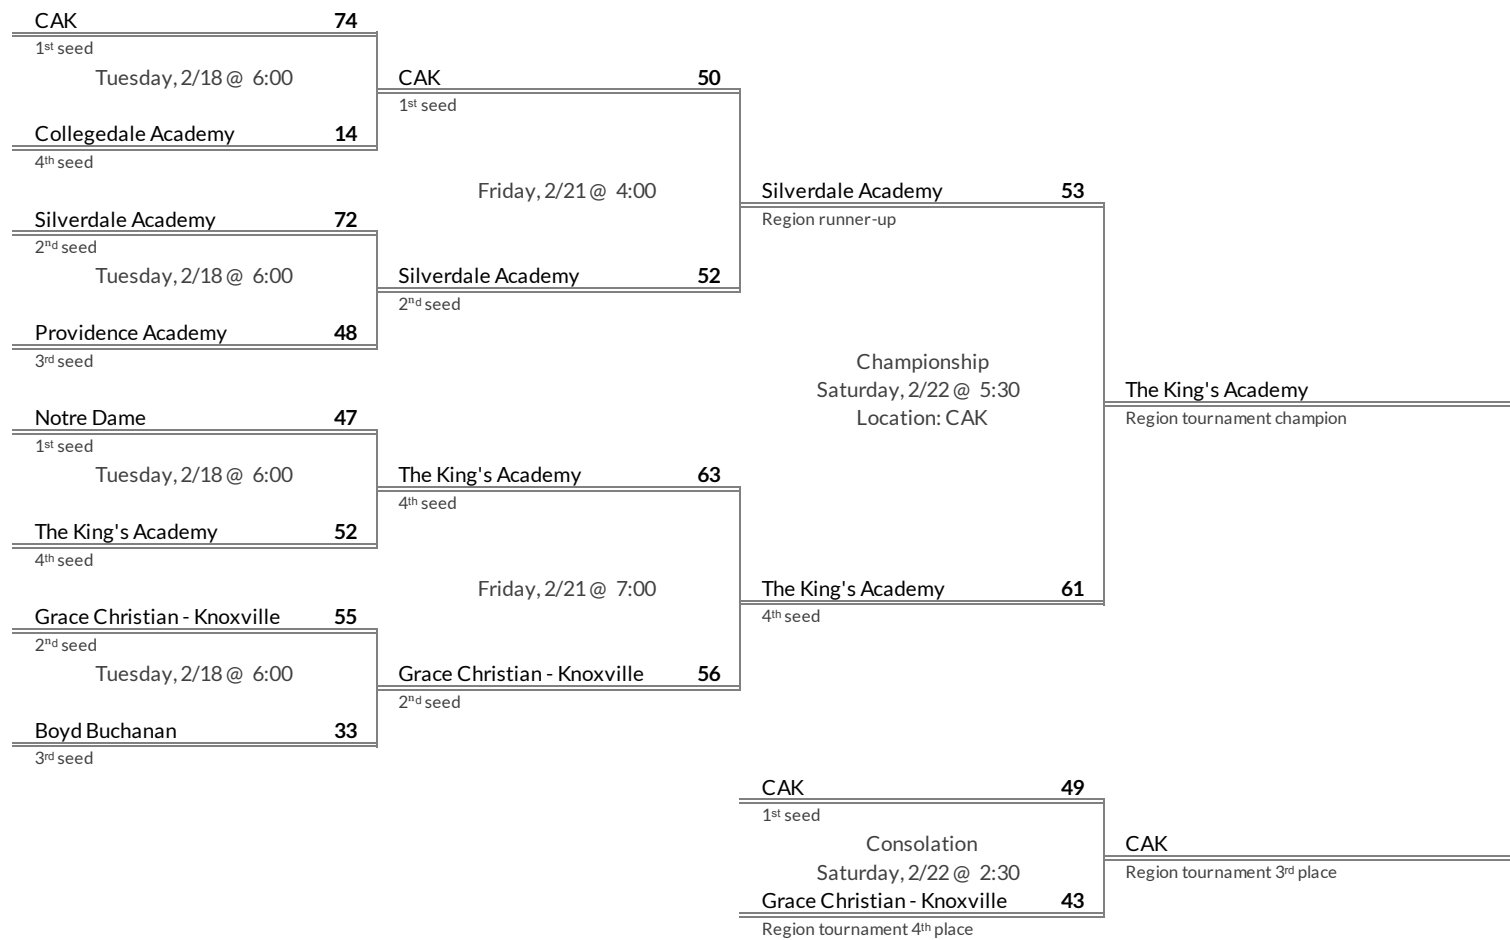

1. **District Results (District 1)**
   1 CAK
   2 Grace Christian - Knoxville
   3 Providence Academy
   4 The King's Academy

1. **District Results (District 2)**
   1 Notre Dame
   2 Silverdale Academy
   3 Boyd Buchanan
   4 Collegedale Academy

DII A East Region Girls Basketball Brackets

brought to you by:

Tournament Results

1. The King's Academy
2. Silverdale Academy
3. CAK
4. Grace Christian - Knoxville