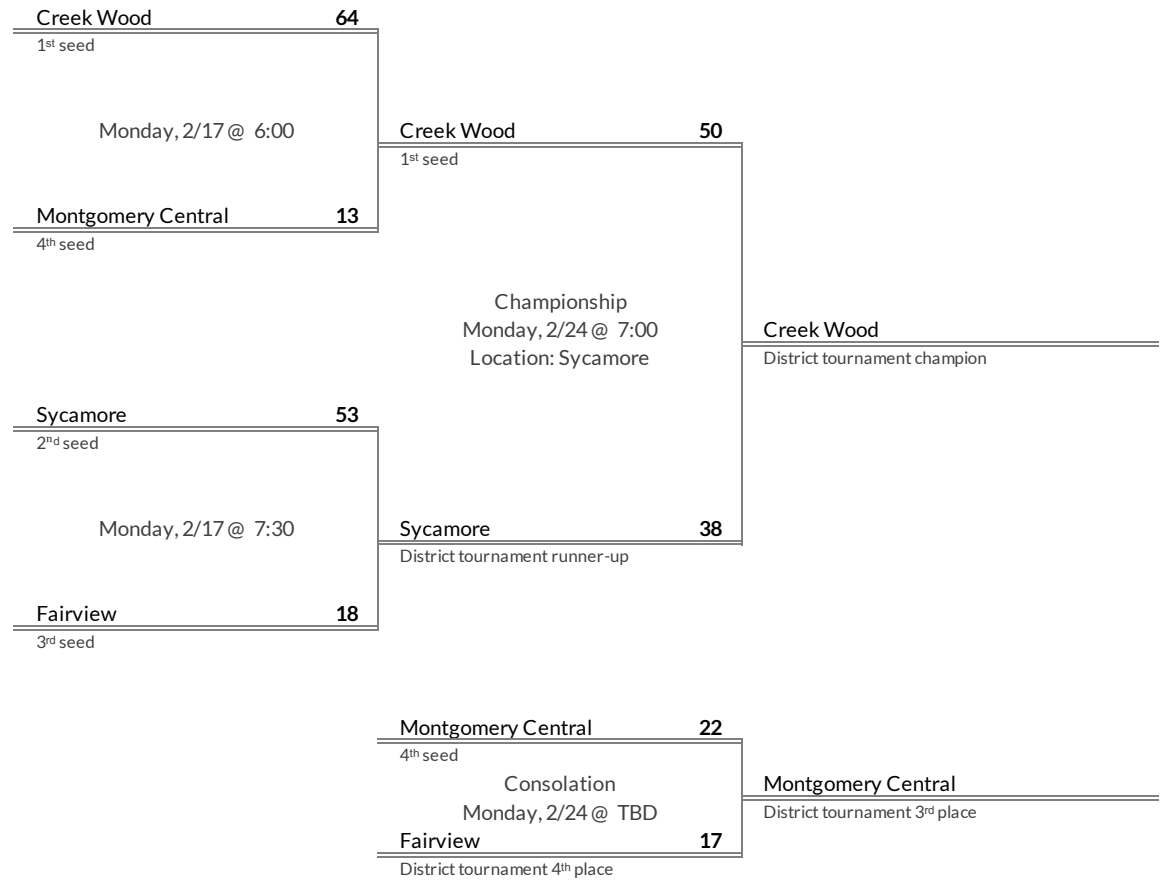

District 10AAA Girls Basketball Brackets

brought to you by:

Tournament Results

- 1. Valor Collegiate
- 2. Maplewood
- 3. Hume-Fogg
- 4. Lawson

Regular Season Results

- 1 Creek Wood
- 2 Sycamore
- 3 Fairview
- 4 Montgomery Central

District 11AAA Girls Basketball Brackets

brought to you by:

Tournament Results

- 1. Creek Wood
- 2. Sycamore
- 3. Montgomery Central
- 4. Fairview

Regular Season Results

- 1 Jackson South Side
- 2 Lexington
- 3 McNairy Central
- 4 Hardin County
- 5 Chester County
- 6 Jackson North Side