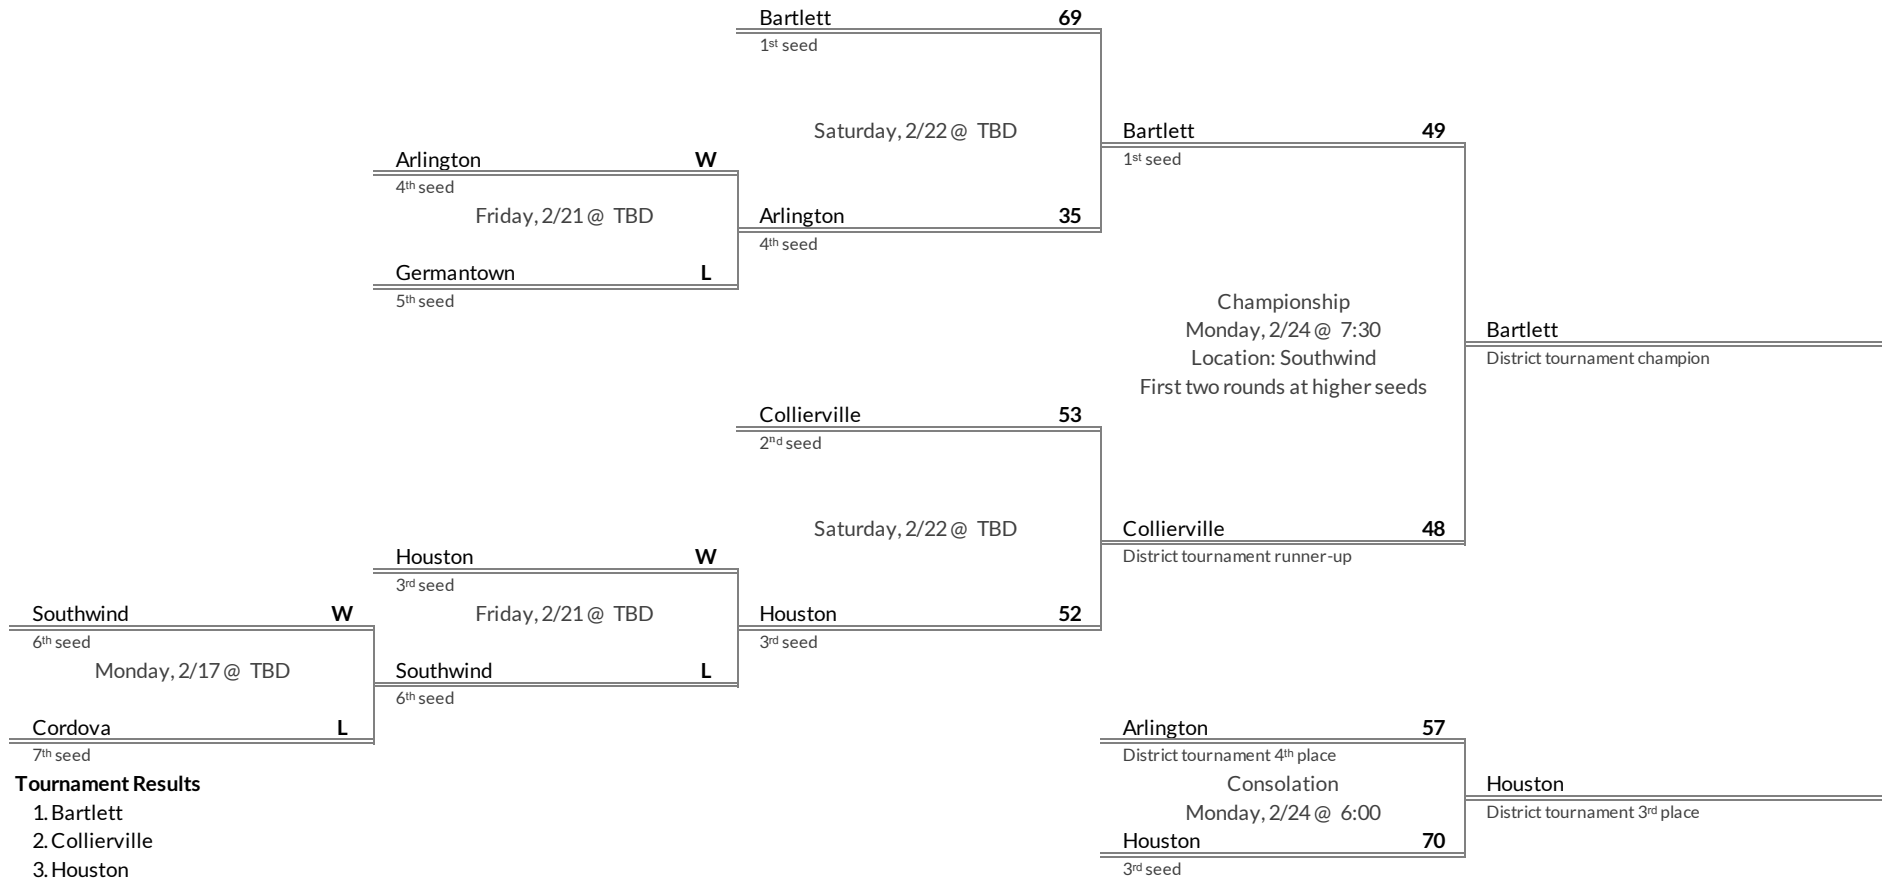

District 15AAAA Girls Basketball Brackets

brought to you by:

Tournament Results

- 1. Bartlett
- 2. Collierville
- 3. Houston
- 4. Arlington

Regular Season Results

- 1 Memphis East
- 2 White Station
- 3 Whitehaven
- 4 Memphis Overton
- 5 Memphis Central
- 6 Kingsbury