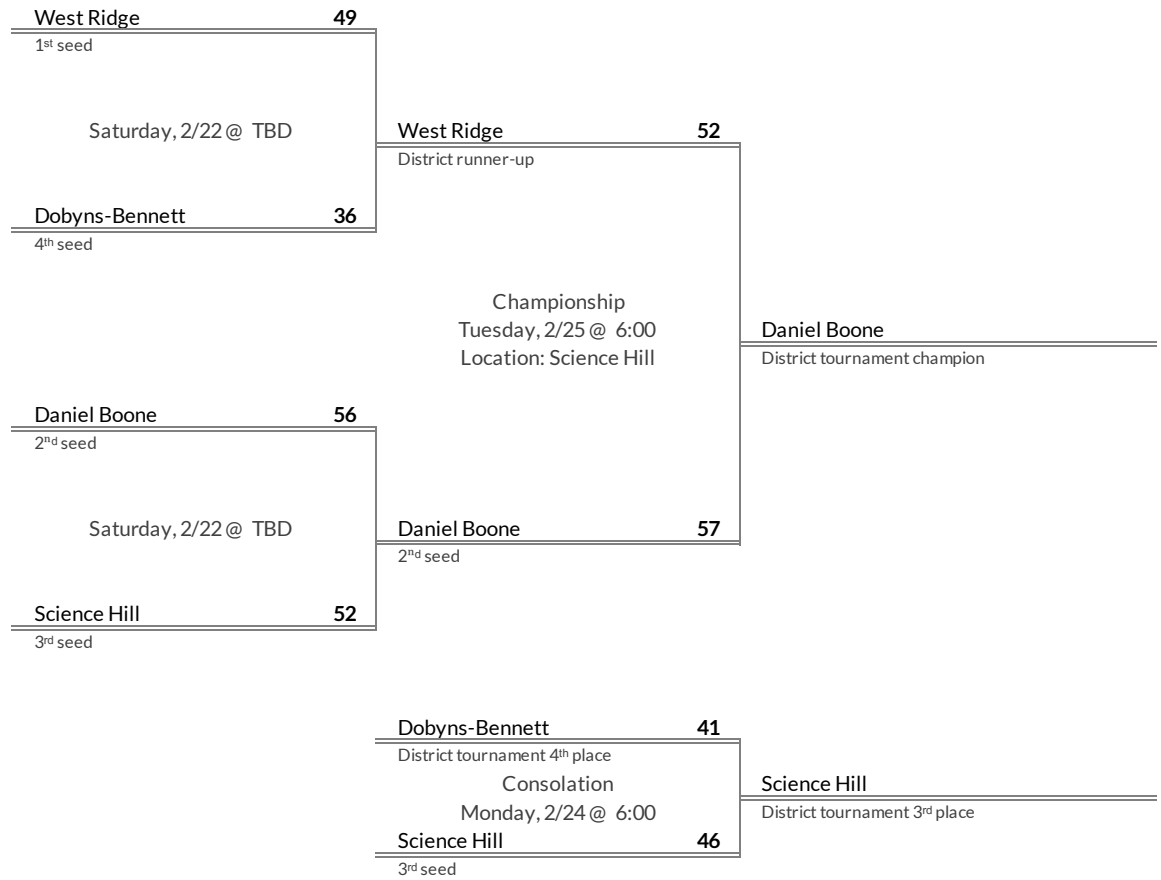

Regular Season Results

- 1 West Ridge
- 2 Daniel Boone
- 3 Science Hill
- 4 Dobyns-Bennett

District 1AAAA Girls Basketball Brackets

brought to you by:

Tournament Results

1. Daniel Boone
2. West Ridge
3. Science Hill
4. Dobyns-Bennett