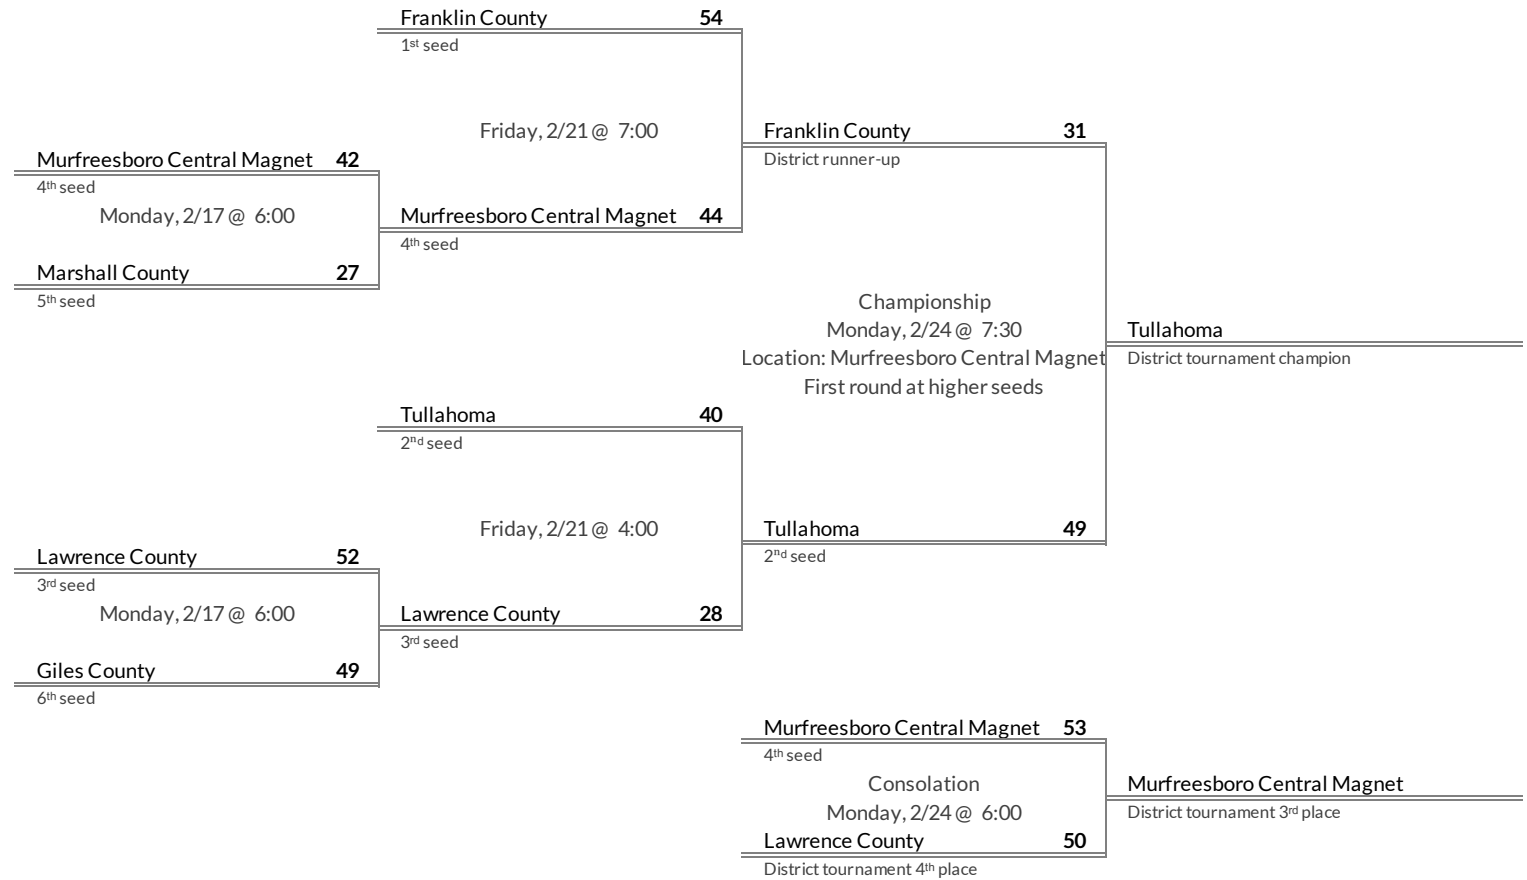

Regular Season Results

- 1 Franklin County
- 2 Tullahoma
- 3 Lawrence County
- 4 Murfreesboro Central Magnet
- 5 Marshall County
- 6 Giles County

District 8AAA Girls Basketball Brackets

brought to you by:

Tournament Results

1. Tullahoma
2. Franklin County
3. Murfreesboro Central Magnet
4. Lawrence County