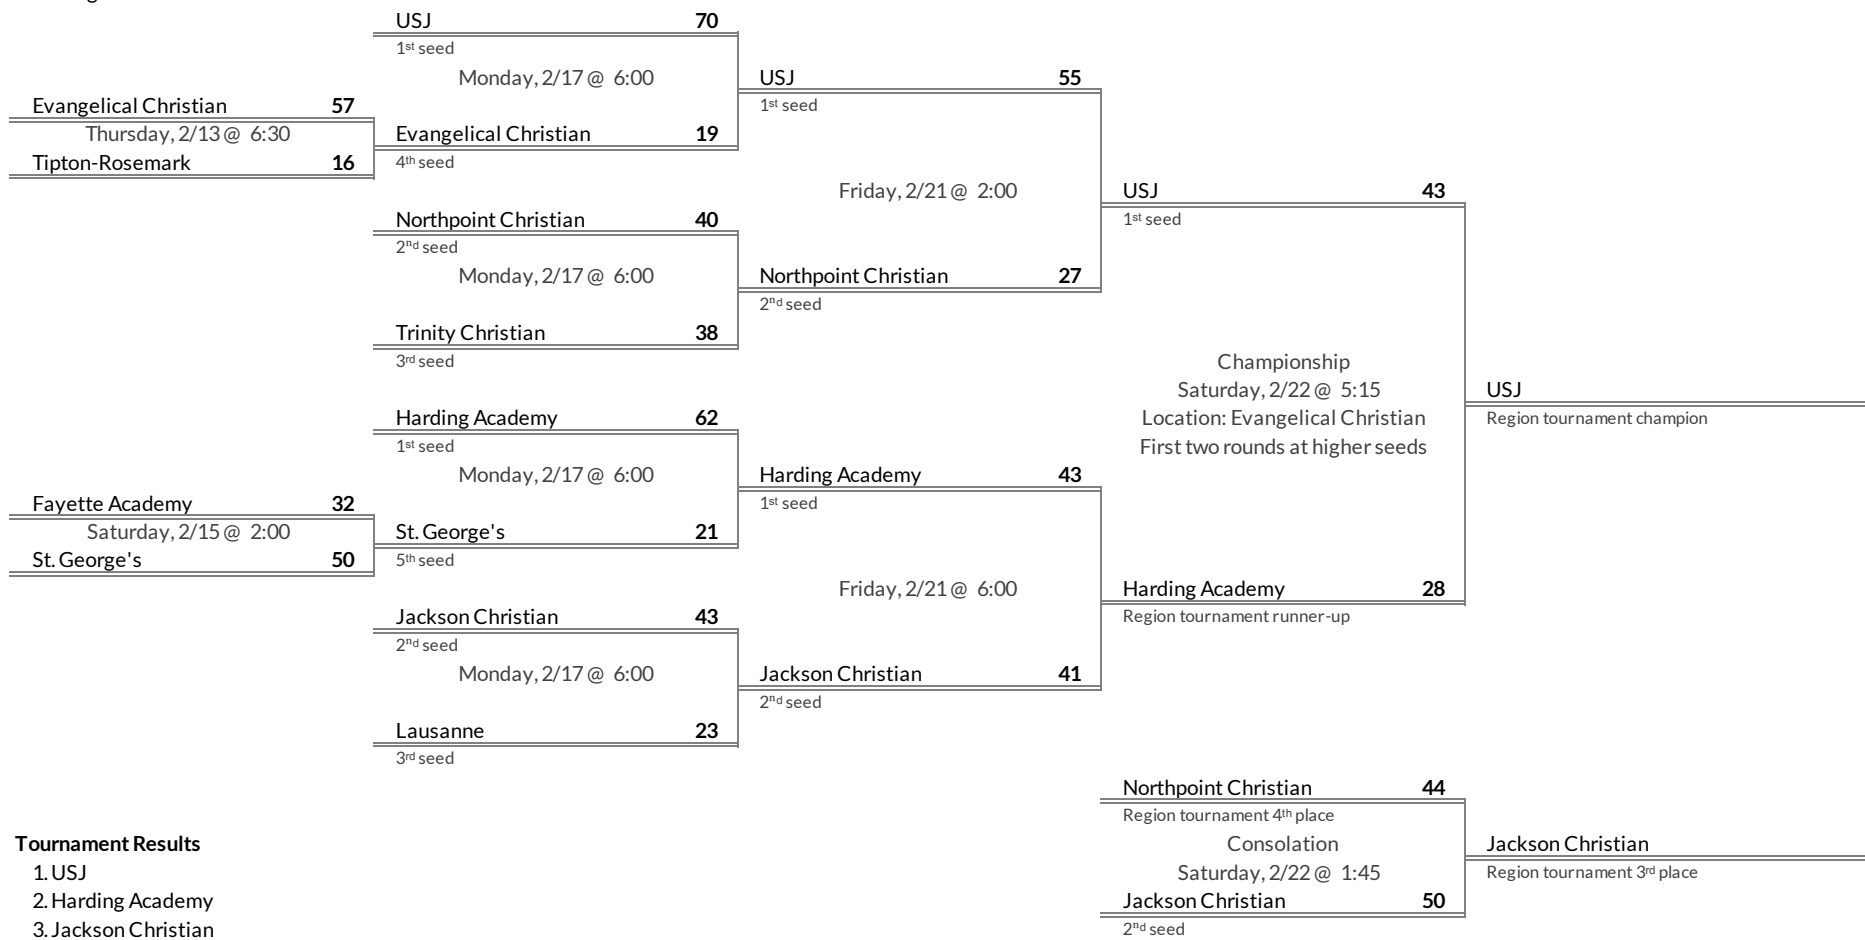

Regular Season Results (District 5)

- 1 USJ
- 2 Jackson Christian
- 3 Trinity Christian
- 4 Fayette Academy
- 5 Tipton-Rosemark

Regular Season Results (District 6)

- 1 Harding Academy
- 2 Northpoint Christian
- 3 Lausanne
- 4 Evangelical Christian
- 5 St. George's

DII A West Region Girls Basketball Brackets

brought to you by:

Tournament Results

1. USJ
2. Harding Academy
3. Jackson Christian
4. Northpoint Christian