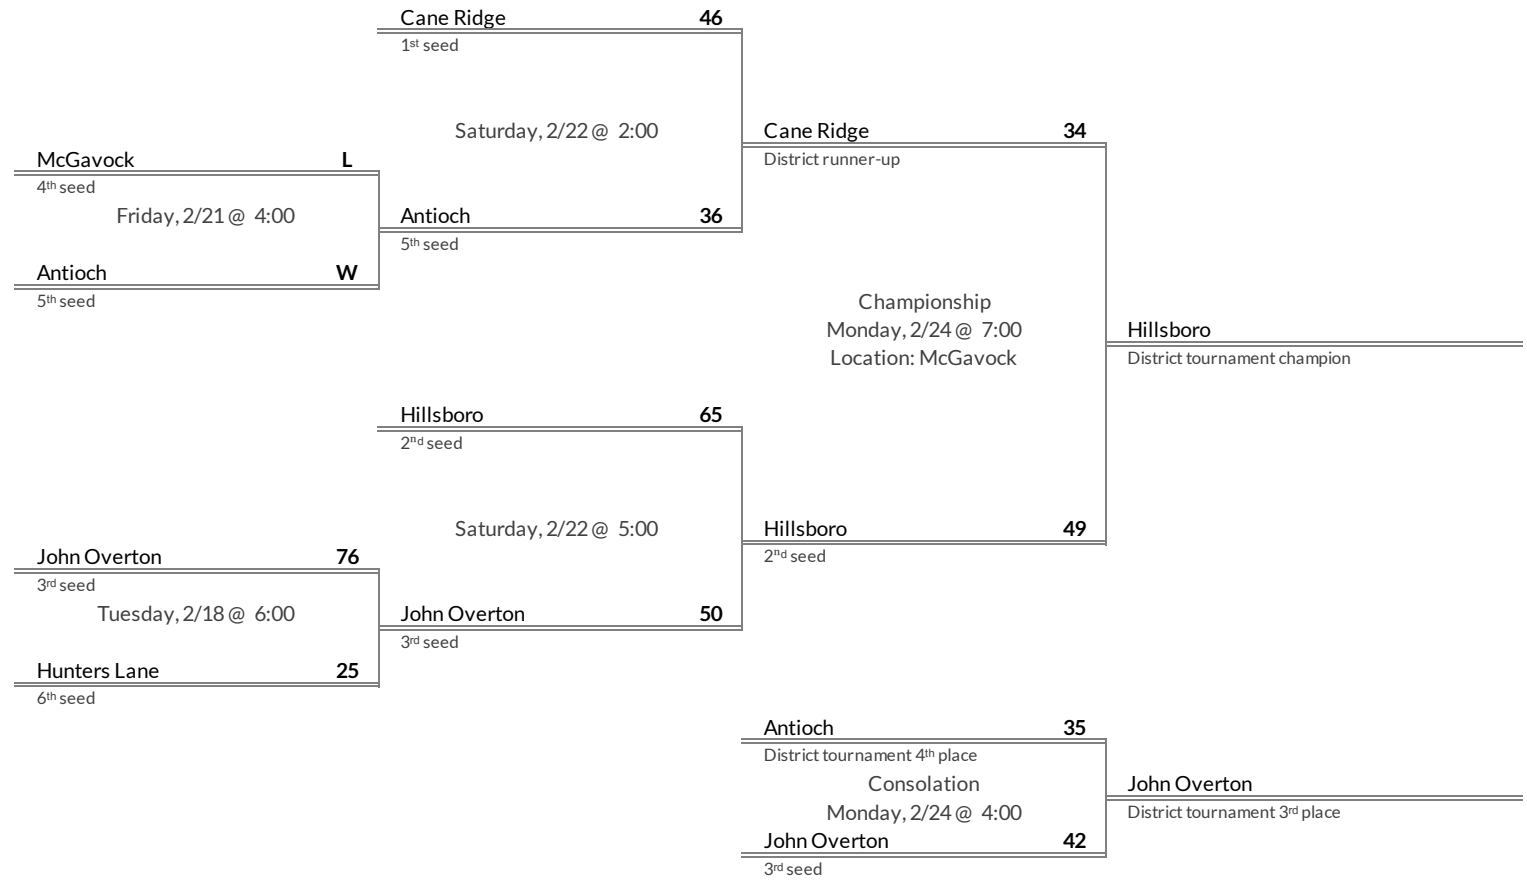

Regular Season Results

- 1 Cane Ridge
- 2 Hillsboro
- 3 John Overton
- 4 McGavock
- 5 Antioch
- 6 Hunters Lane

District 11AAAA Girls Basketball Brackets

brought to you by:

Tournament Results

1. Hillsboro
2. Cane Ridge
3. John Overton
4. Antioch