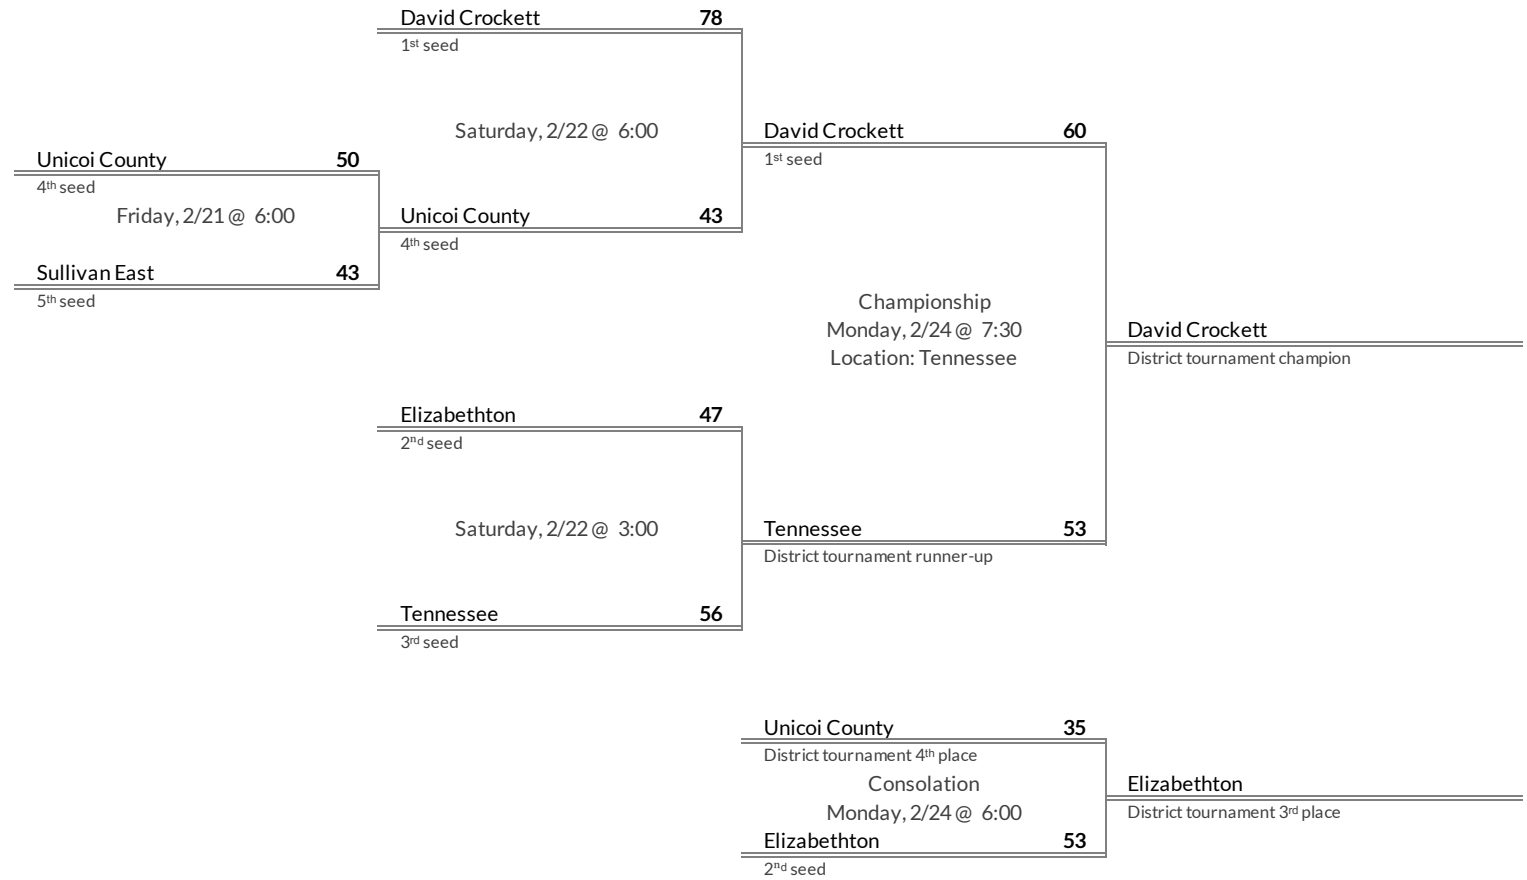

Regular Season Results

- 1 David Crockett
- 2 Elizabethton
- 3 Tennessee
- 4 Unicoi County
- 5 Sullivan East

District 1AAA Girls Basketball Brackets

brought to you by:

Tournament Results

1. David Crockett
2. Tennessee
3. Elizabethton
4. Unicoi County