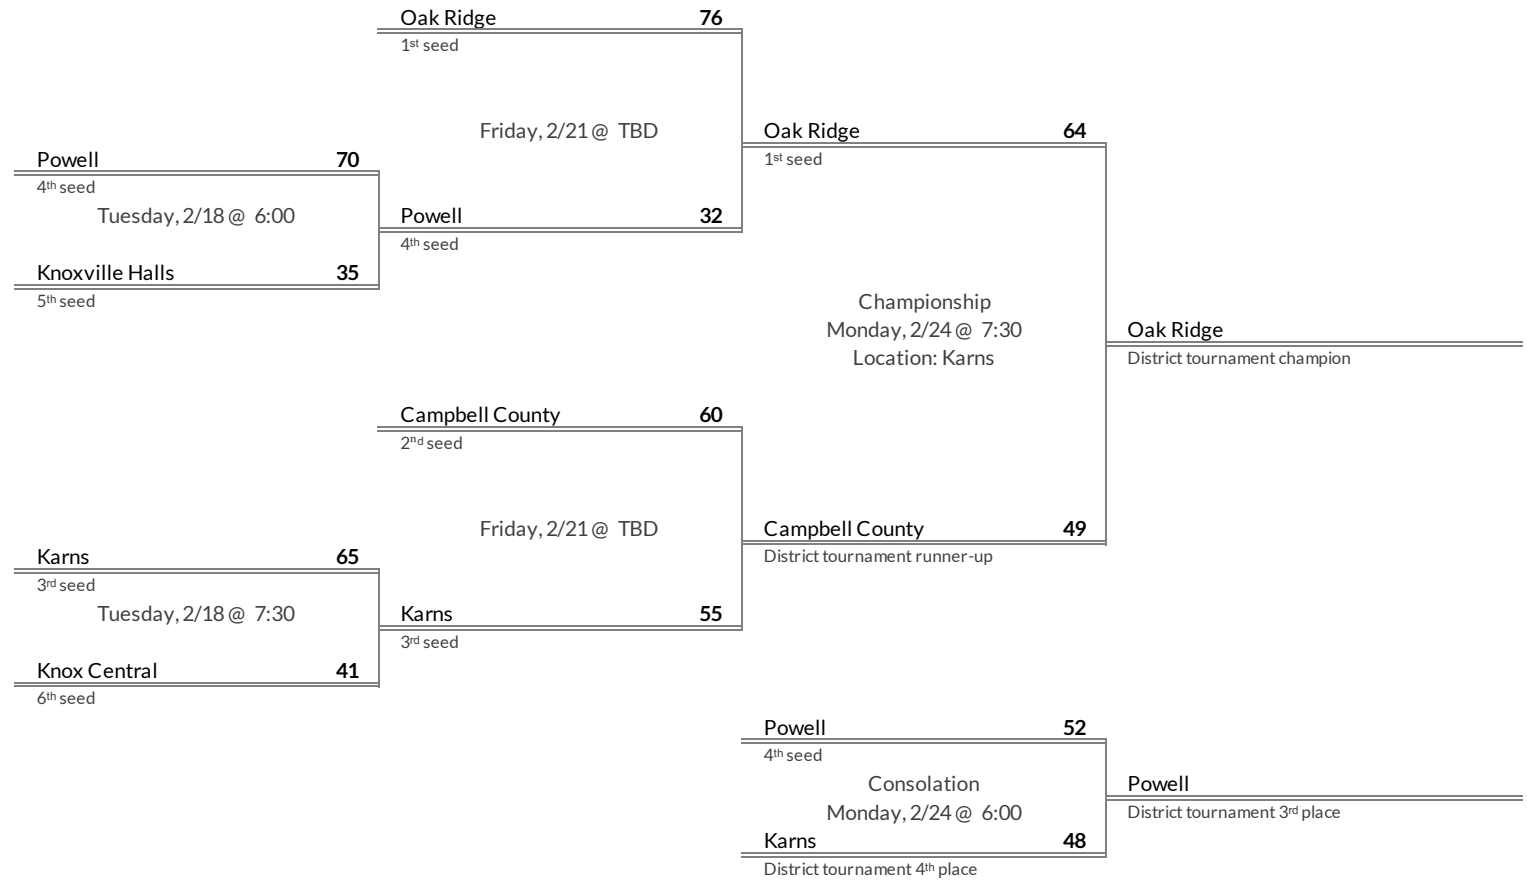

Regular Season Results

- 1 Oak Ridge
- 2 Campbell County
- 3 Karns
- 4 Powell
- 5 Knoxville Halls
- 6 Knox Central

District 3AAAA Girls Basketball Brackets

brought to you by:

Tournament Results

1. Oak Ridge
2. Campbell County
3. Powell
4. Karns