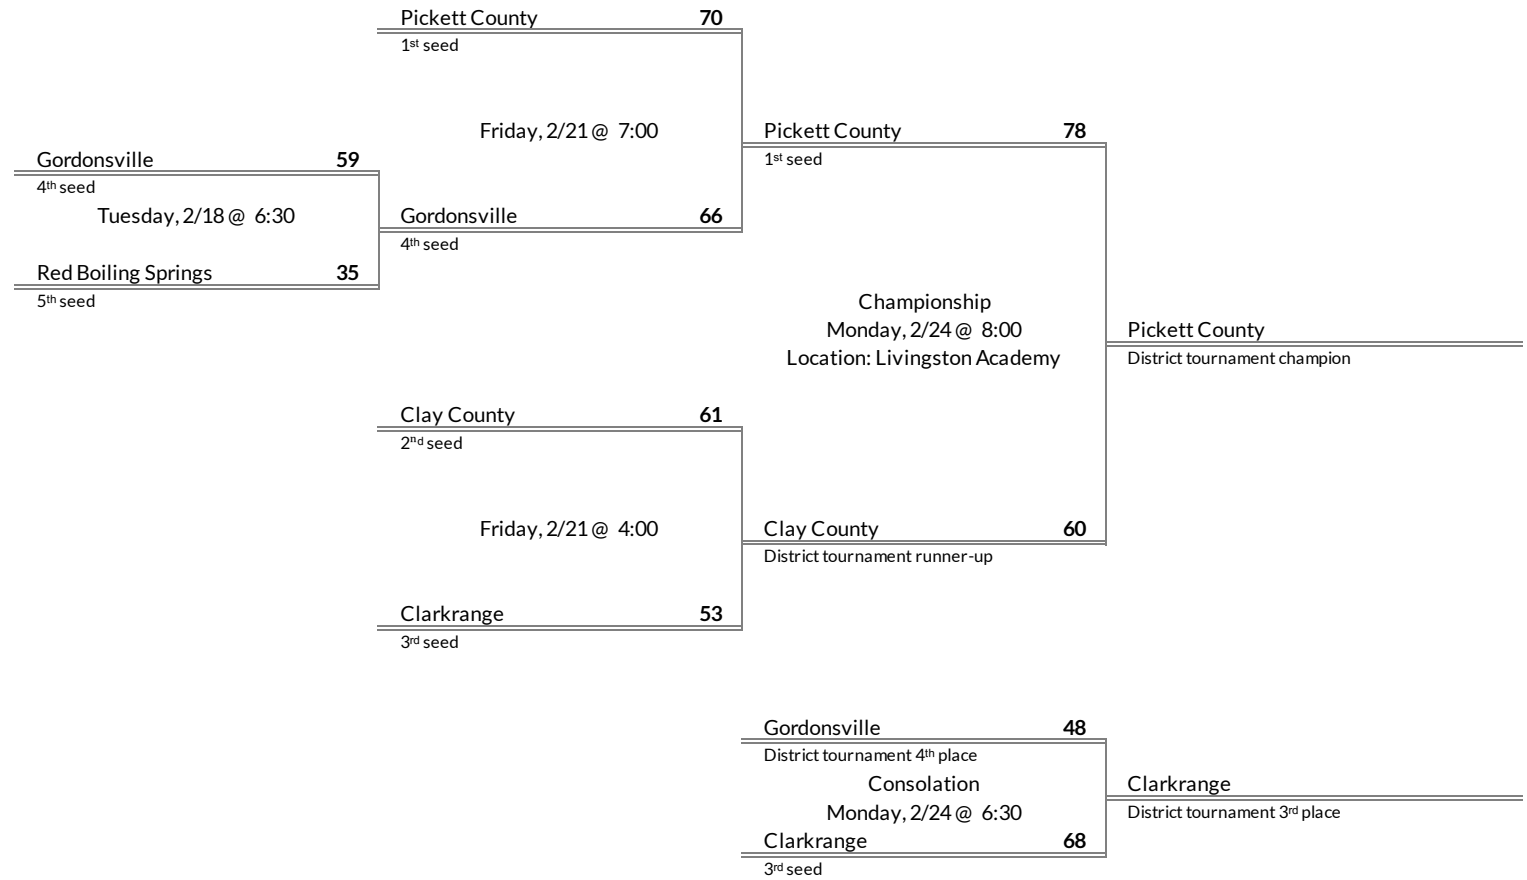

Regular Season Results

- 1 Pickett County
- 2 Clay County
- 3 Clarkrange
- 4 Gordonsville
- 5 Red Boiling Springs

District 7A Girls Basketball Brackets

brought to you by:

Tournament Results

1. Pickett County
2. Clay County
3. Clarkrange
4. Gordonsville