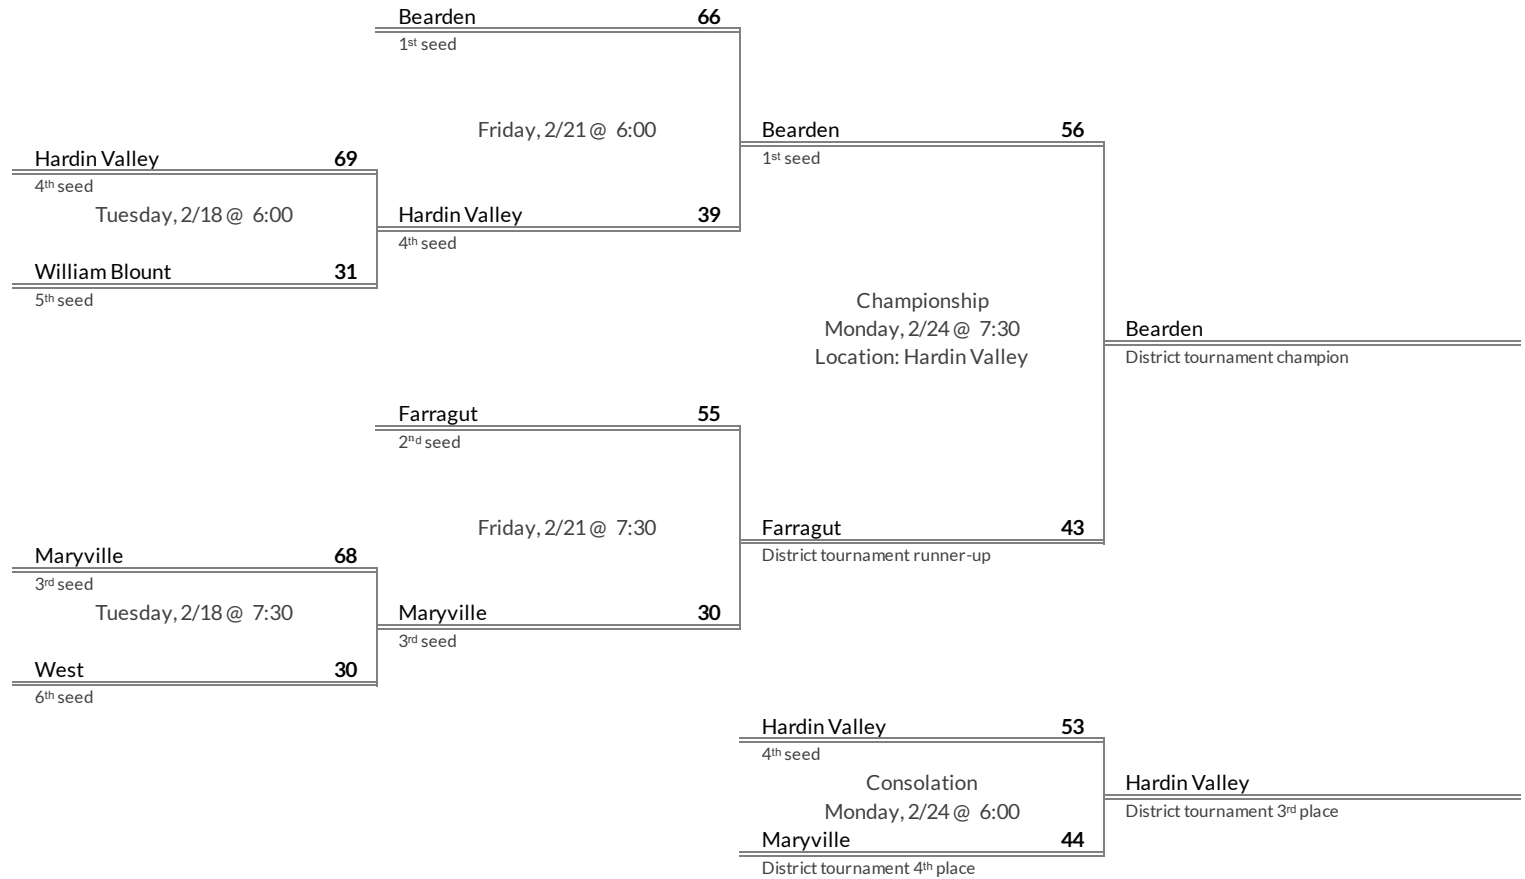

Regular Season Results

- 1 Bearden
- 2 Farragut
- 3 Maryville
- 4 Hardin Valley
- 5 William Blount
- 6 West

District 4AAAA Girls Basketball Brackets

brought to you by:

Tournament Results

1. Bearden
2. Farragut
3. Hardin Valley
4. Maryville