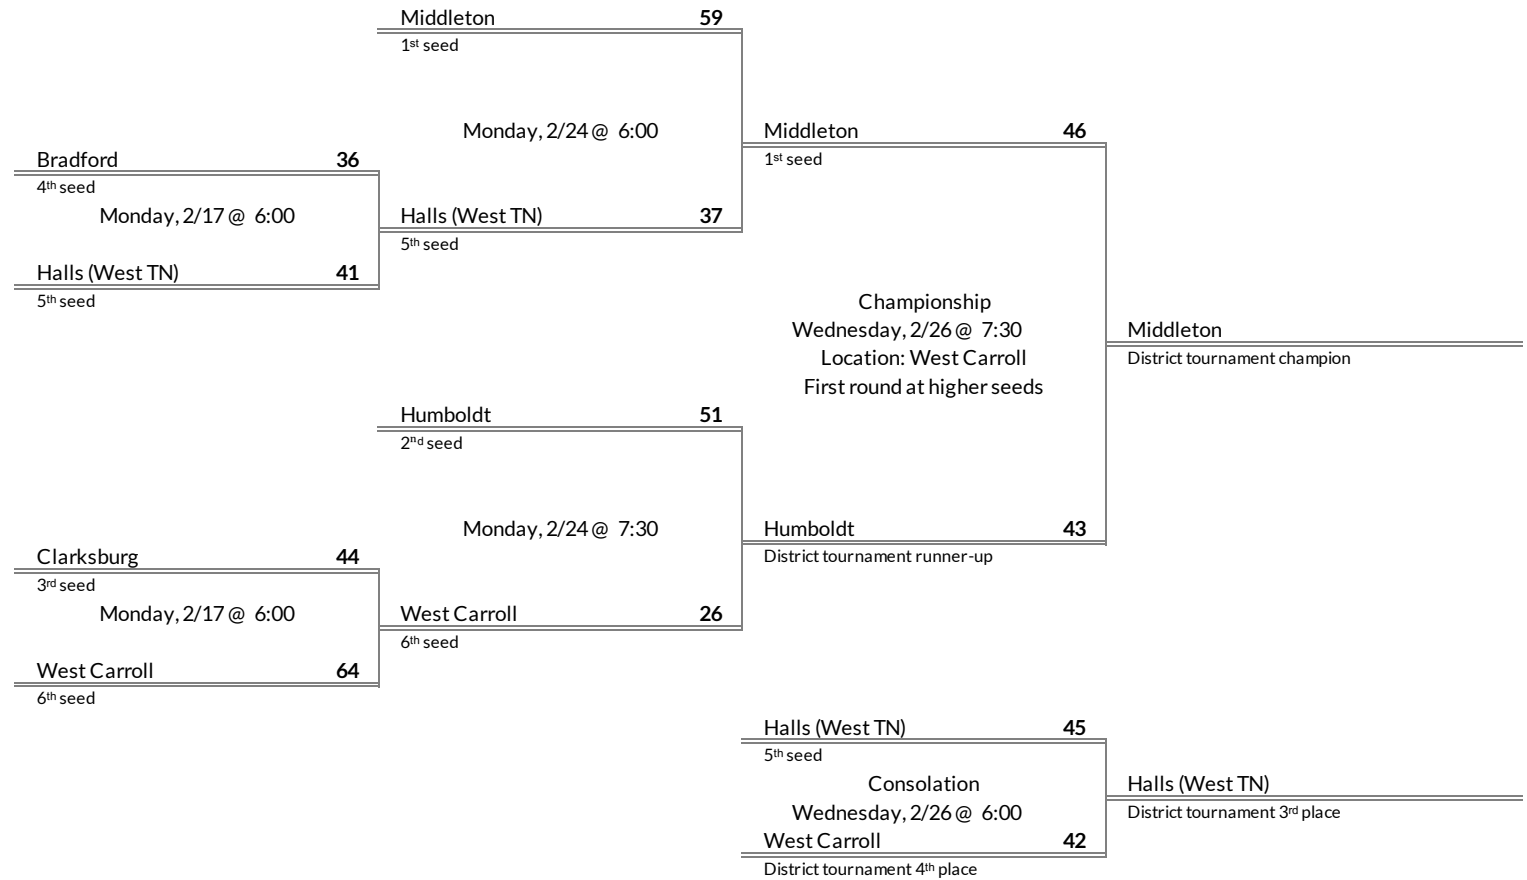

Regular Season Results

- 1 Middleton
- 2 Humboldt
- 3 Clarksburg
- 4 Bradford
- 5 Halls (West TN)
- 6 West Carroll

District 13A Girls Basketball Brackets

brought to you by:

Tournament Results

1. Middleton
2. Humboldt
3. Halls (West TN)
4. West Carroll