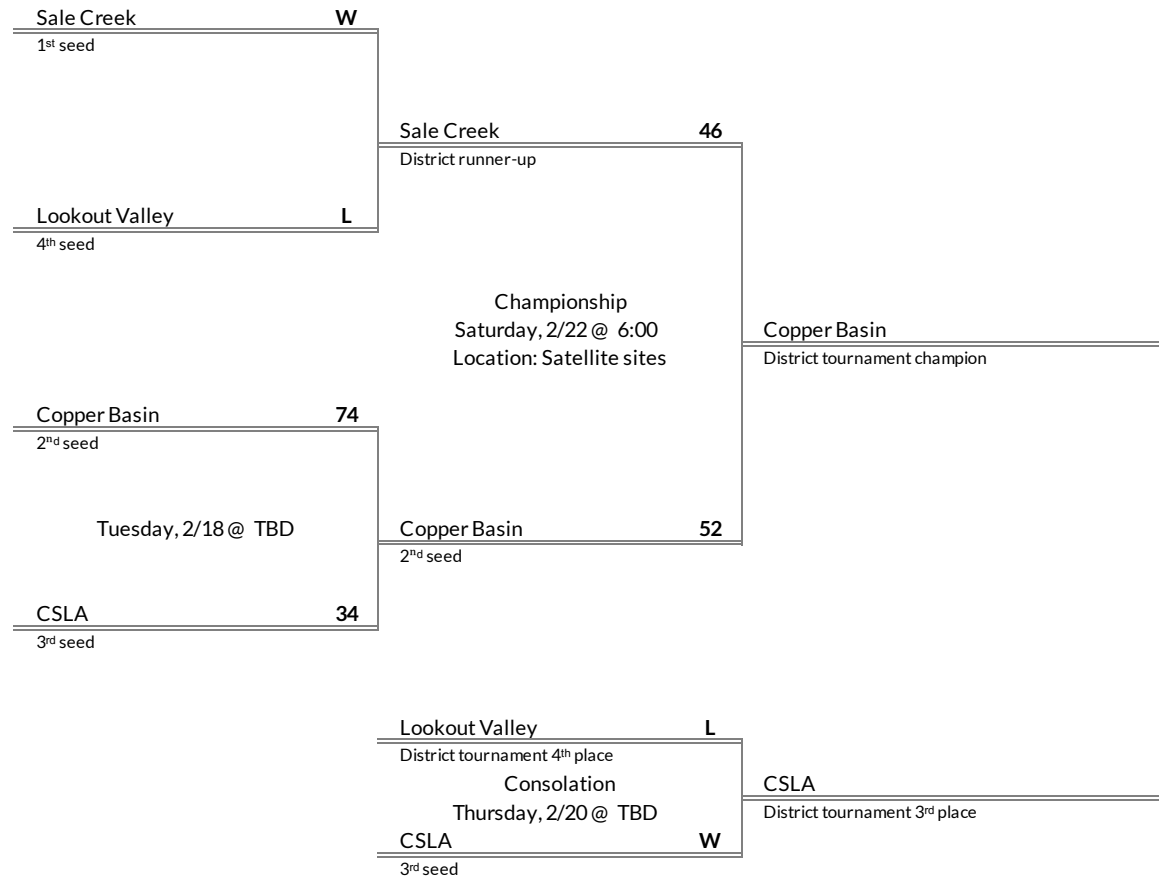

Regular Season Results

- 1 Sale Creek
- 2 Copper Basin
- 3 CSLA
- 4 Lookout Valley

District 5A Girls Basketball Brackets

brought to you by:

Tournament Results

- 1. Copper Basin
- 2. Sale Creek
- 3. CSLA
- 4. Lookout Valley