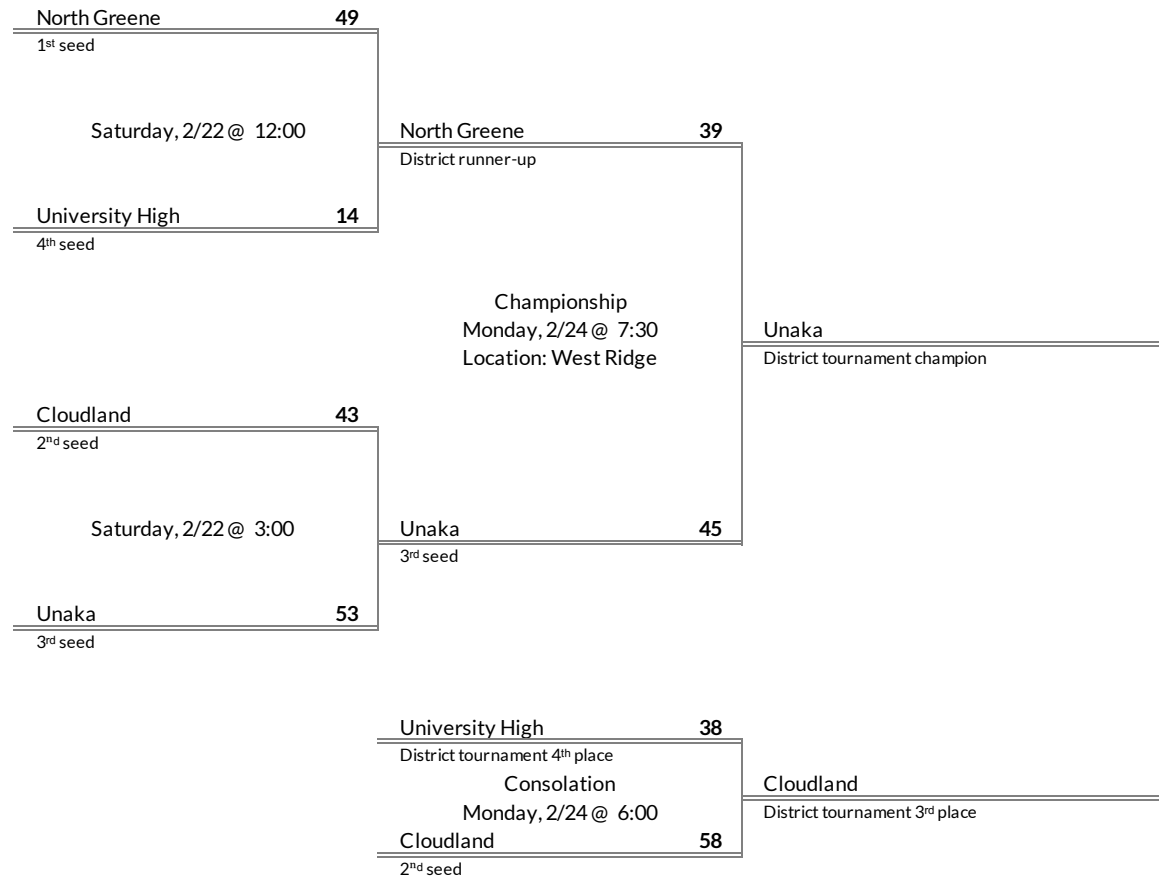

Regular Season Results

- 1 North Greene
- 2 Cloudland
- 3 Unaka
- 4 University High

District 1A Girls Basketball Brackets

brought to you by:

Tournament Results

- 1. Unaka
- 2. North Greene
- 3. Cloudland
- 4. University High

Regular Season Results

- 1 Cosby
- 2 Washburn
- 3 Hancock County

District 2A Girls Basketball Brackets

brought to you by:

Tournament Results

- 1. Cosby
- 2. Washburn
- 3. Hancock County
- 4.

Regular Season Results

- 1 Coalfield
- 2 Sunbright
- 3 Wartburg
- 4 Oliver Springs
- 5 Jellico

District 3A Girls Basketball Brackets

brought to you by:

Tournament Results

- 1. Coalfield
- 2. Sunbright
- 3. Wartburg
- 4. Oliver Springs