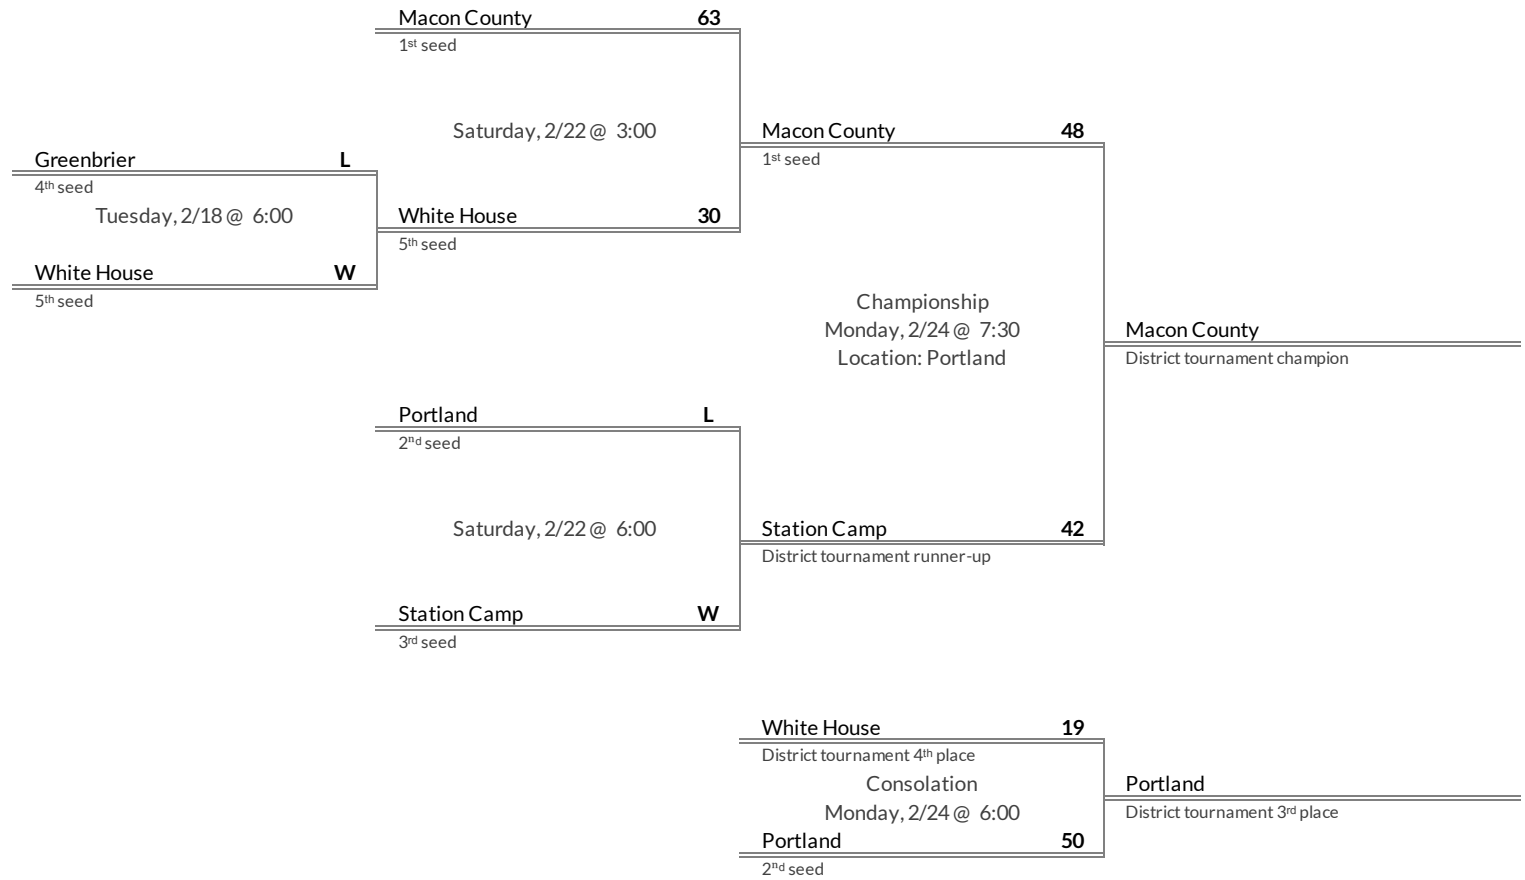

Regular Season Results

- 1 Macon County
- 2 Portland
- 3 Station Camp
- 4 Greenbrier
- 5 White House

District 9AAA Girls Basketball Brackets

brought to you by:

Tournament Results

1. Macon County
2. Station Camp
3. Portland
4. White House