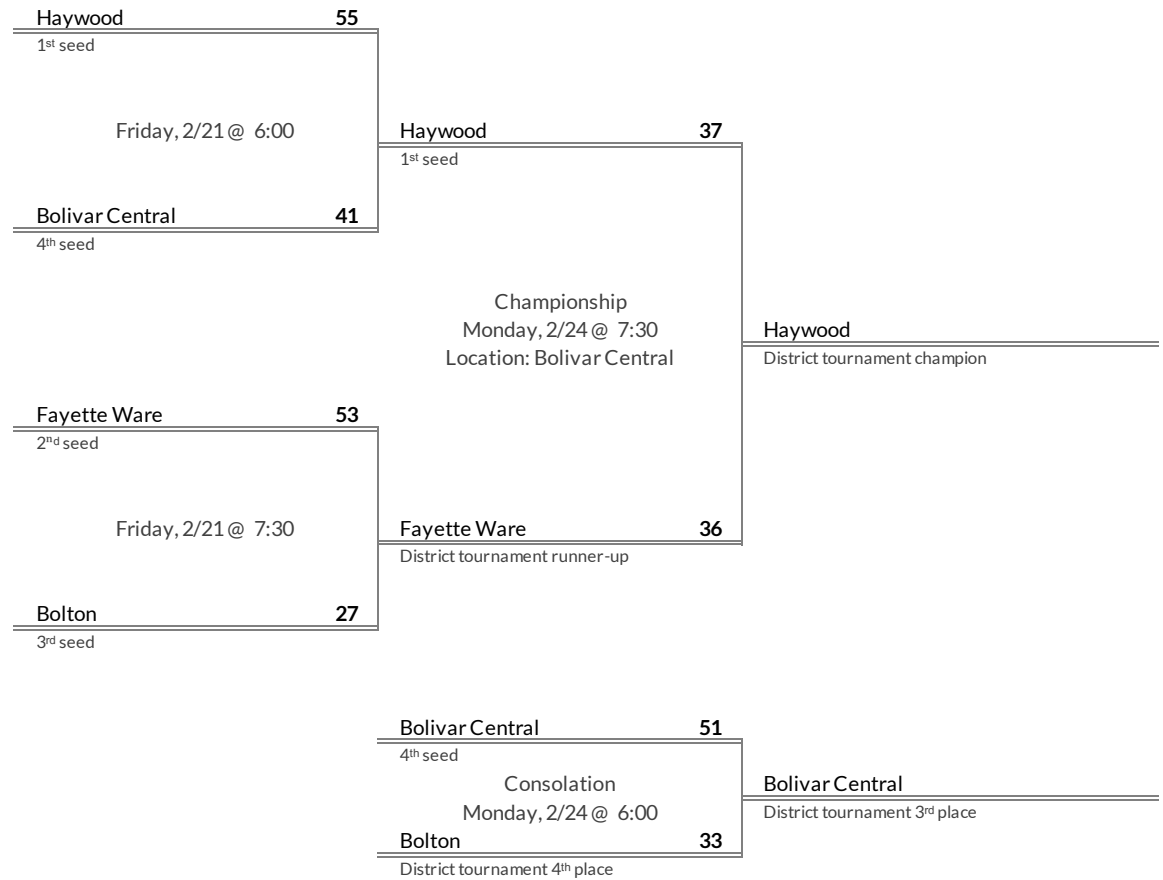

District 13AAA Girls Basketball Brackets

brought to you by:

Tournament Results

- 1. Dyersburg
- 2. South Gibson
- 3. Crockett County
- 4. Dyer County

Regular Season Results

- 1 Haywood
- 2 Fayette Ware
- 3 Bolton
- 4 Bolivar Central

District 14AAA Girls Basketball Brackets

brought to you by:

Tournament Results

- 1. Haywood
- 2. Fayette Ware
- 3. Bolivar Central
- 4. Bolton

Regular Season Results

- 1 Millington
- 2 Covington
- 3 Munford
- 4 Craigmont
- 5 Brighton
- 6 Raleigh Egypt