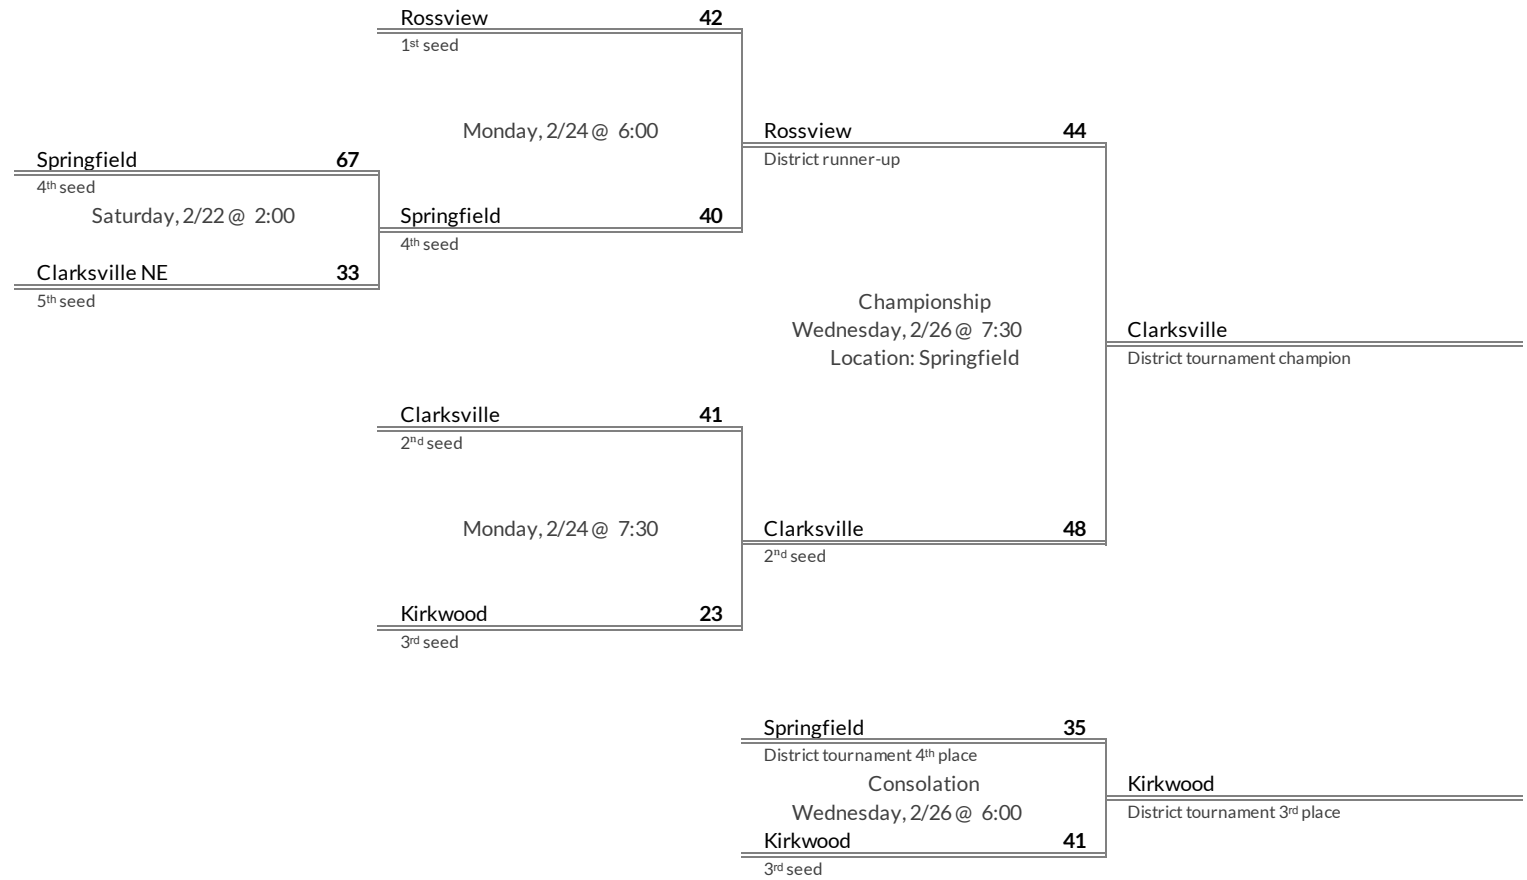

Regular Season Results

- 1 Rossvie
- 2 Clarksville
- 3 Kirkwood
- 4 Springfield
- 5 Clarksville NE

District 13AAAA Girls Basketball Brackets

brought to you by:

Tournament Results

1. Clarksville
2. Rossvie
3. Kirkwood
4. Springfield