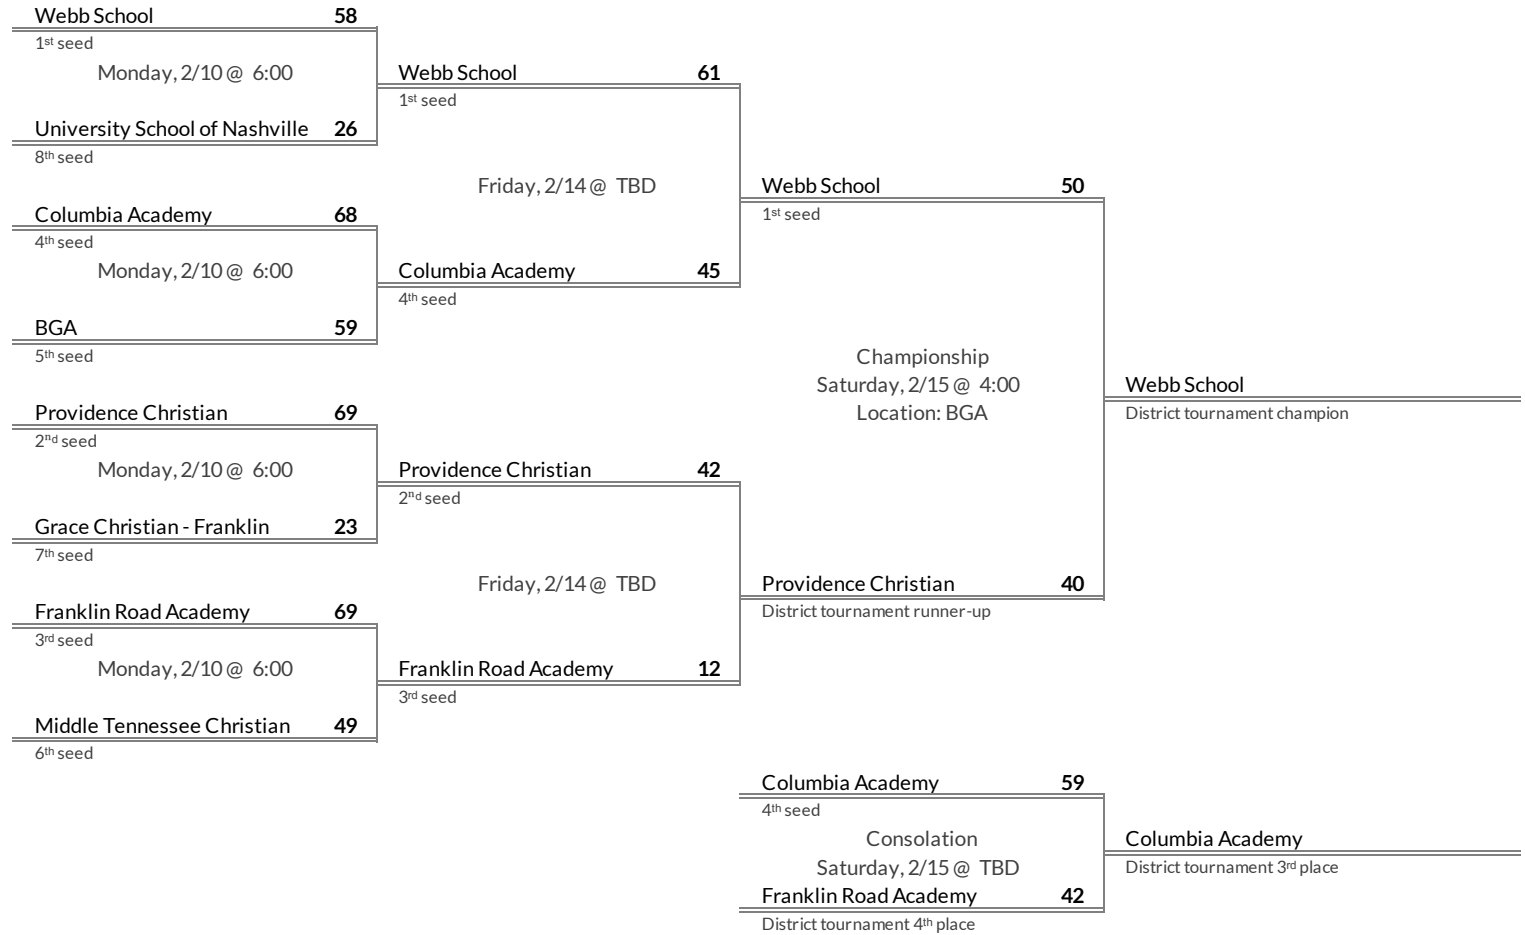

Regular Season Results

- 1 Webb School
- 2 Providence Christian
- 3 Franklin Road Academy
- 4 Columbia Academy
- 5 BGA
- 6 Middle Tennessee Christian
- 7 Grace Christian - Franklin
- 8 University School of Nashville

DII A Middle District 3 Girls Basketball Brackets

brought to you by:

Tournament Results

1. Webb School
2. Providence Christian
3. Columbia Academy
4. Franklin Road Academy