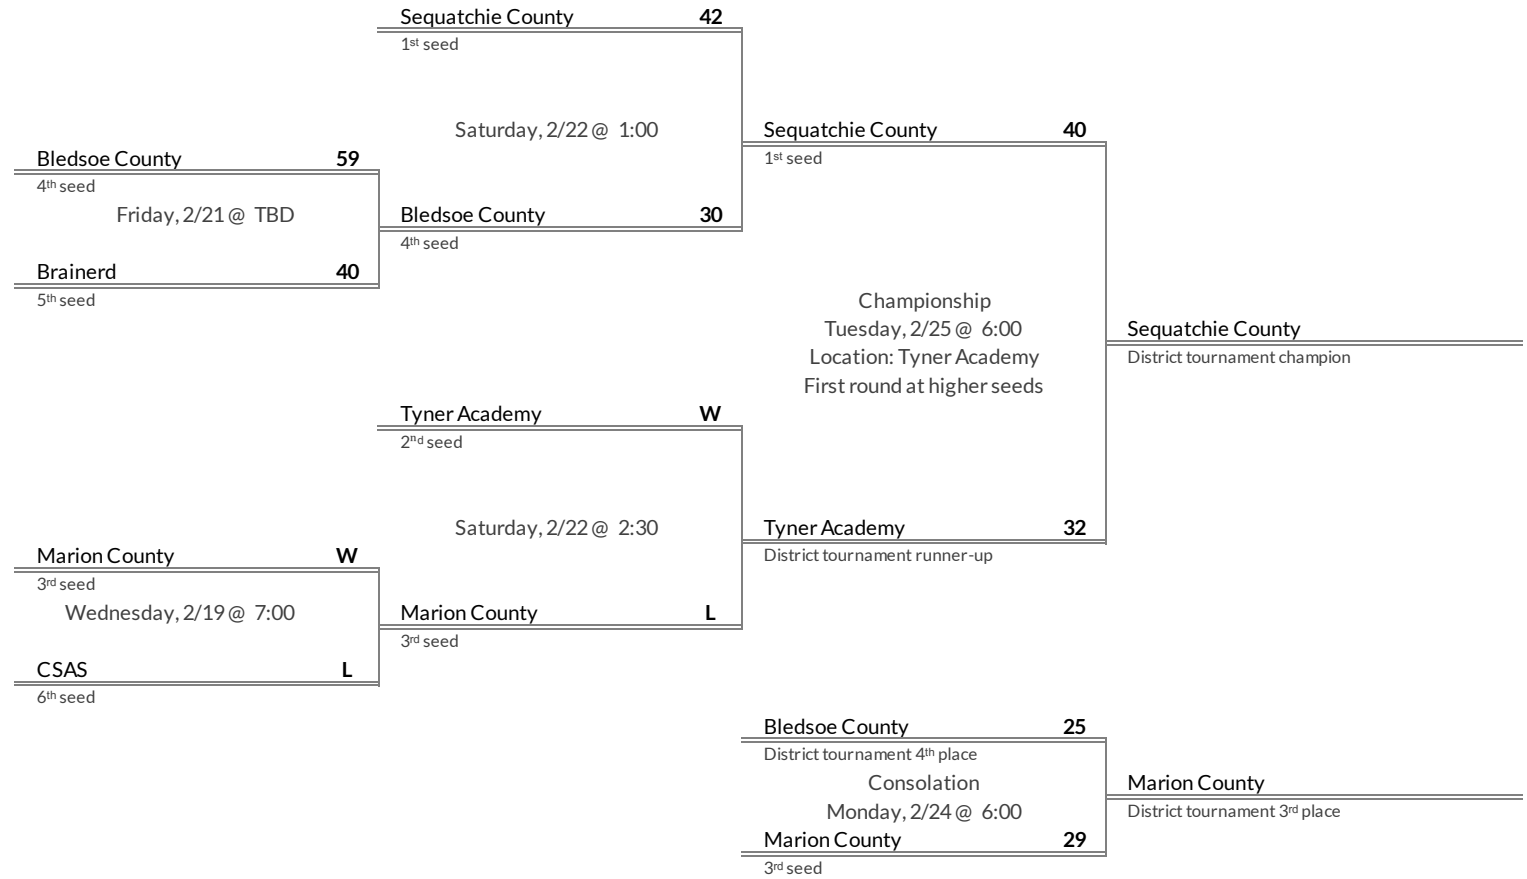

Regular Season Results

- 1 Sequatchie County
- 2 Tyner Academy
- 3 Marion County
- 4 Bledsoe County
- 5 Brainerd
- 6 CSAS

District 4AA Girls Basketball Brackets

brought to you by:

Tournament Results

1. Sequatchie County
2. Tyner Academy
3. Marion County
4. Bledsoe County