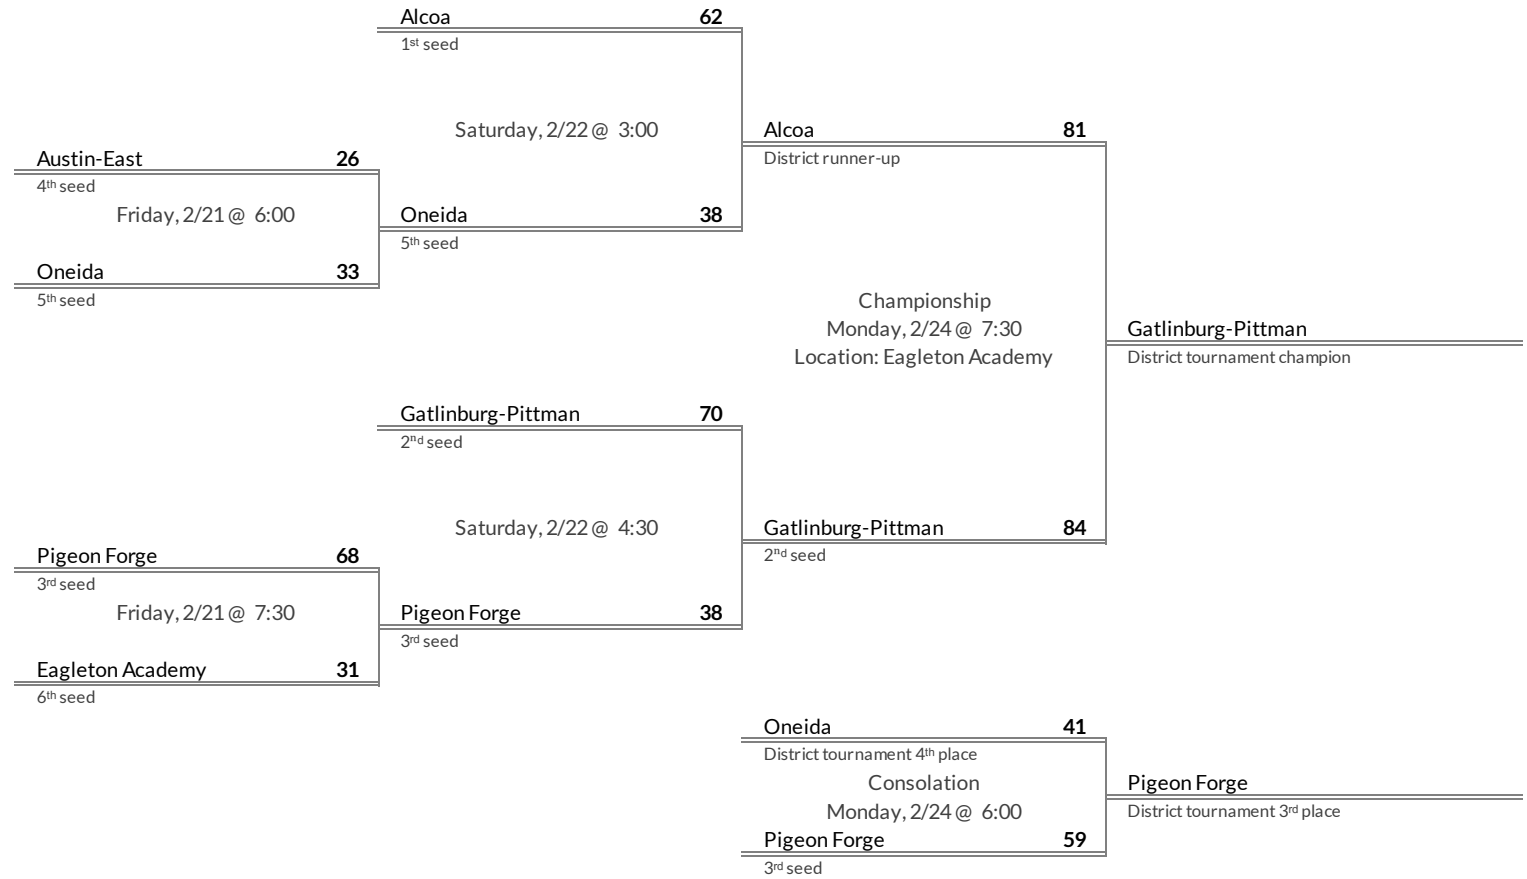

District 1AA Girls Basketball Brackets

brought to you by:

Tournament Results

- 1. Hampton
- 2. Chuckey-Doak
- 3. South Greene
- 4. Happy Valley

Regular Season Results

- 1 Alcoa
- 2 Gatlinburg-Pittman
- 3 Pigeon Forge
- 4 Austin-East
- 5 Oneida
- 6 Eagleton Academy

District 2AA Girls Basketball Brackets

brought to you by:

Tournament Results

- 1. Gatlinburg-Pittman
- 2. Alcoa
- 3. Pigeon Forge
- 4. Oneida

Regular Season Results

- 1 McMinn Central
- 2 Meigs County
- 3 Kingston
- 4 Tellico Plains
- 5 Sweetwater
- 6 Polk County