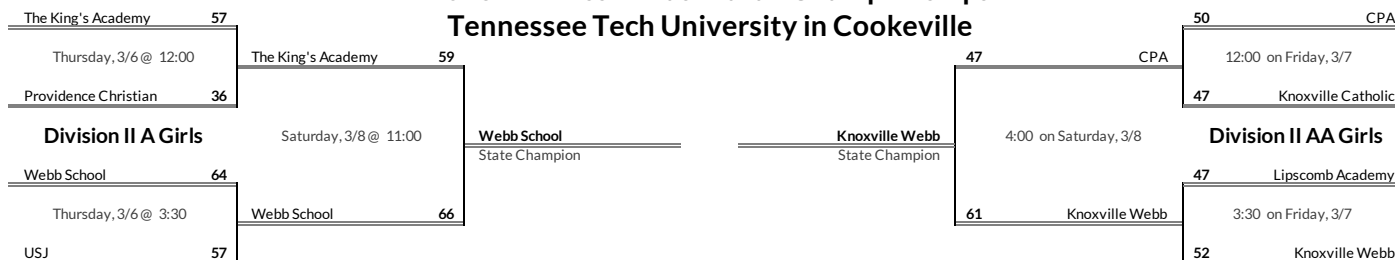

State Tournament Participants

Sectionals

Regions

2025 AAAA Girls Basketball Regions & Sectionals

Regions

Sectionals

State Tournament Participants

Sectionals

Regions

2025 AAA Girls Basketball Regions & Sectionals

2025 Tennessee Basketball Championships MTSU's Murphy Center in Murfreesboro

2025 Tennessee Basketball Championships Tennessee Tech University in Cookeville