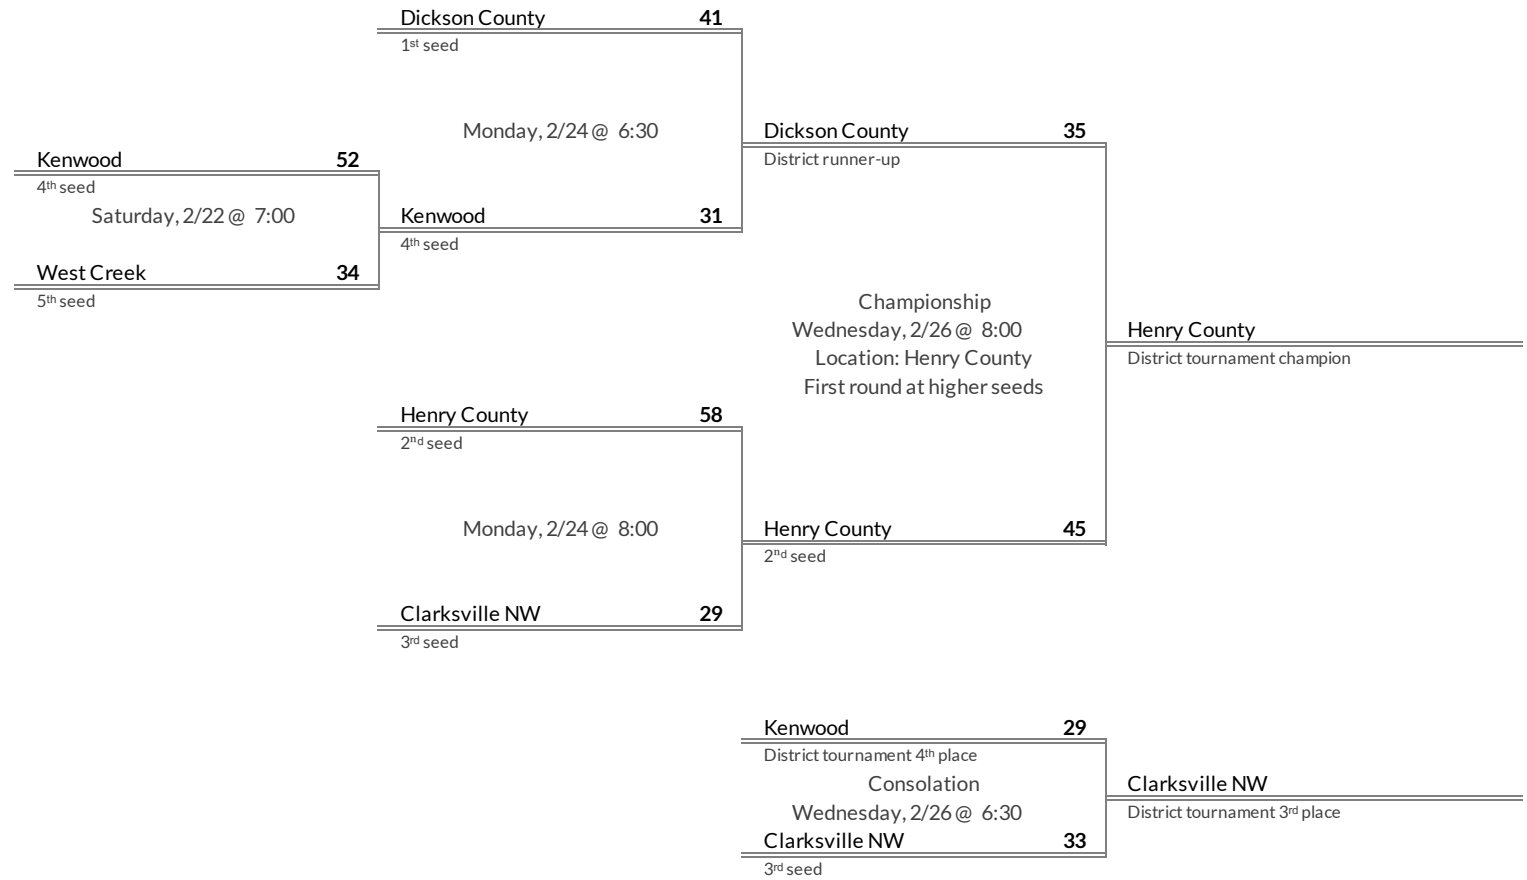

Regular Season Results

- 1 Dickson County
- 2 Henry County
- 3 Clarksville NW
- 4 Kenwood
- 5 West Creek

District 14AAAA Girls Basketball Brackets

brought to you by:

Tournament Results

1. Henry County
2. Dickson County
3. Clarksville NW
4. Kenwood