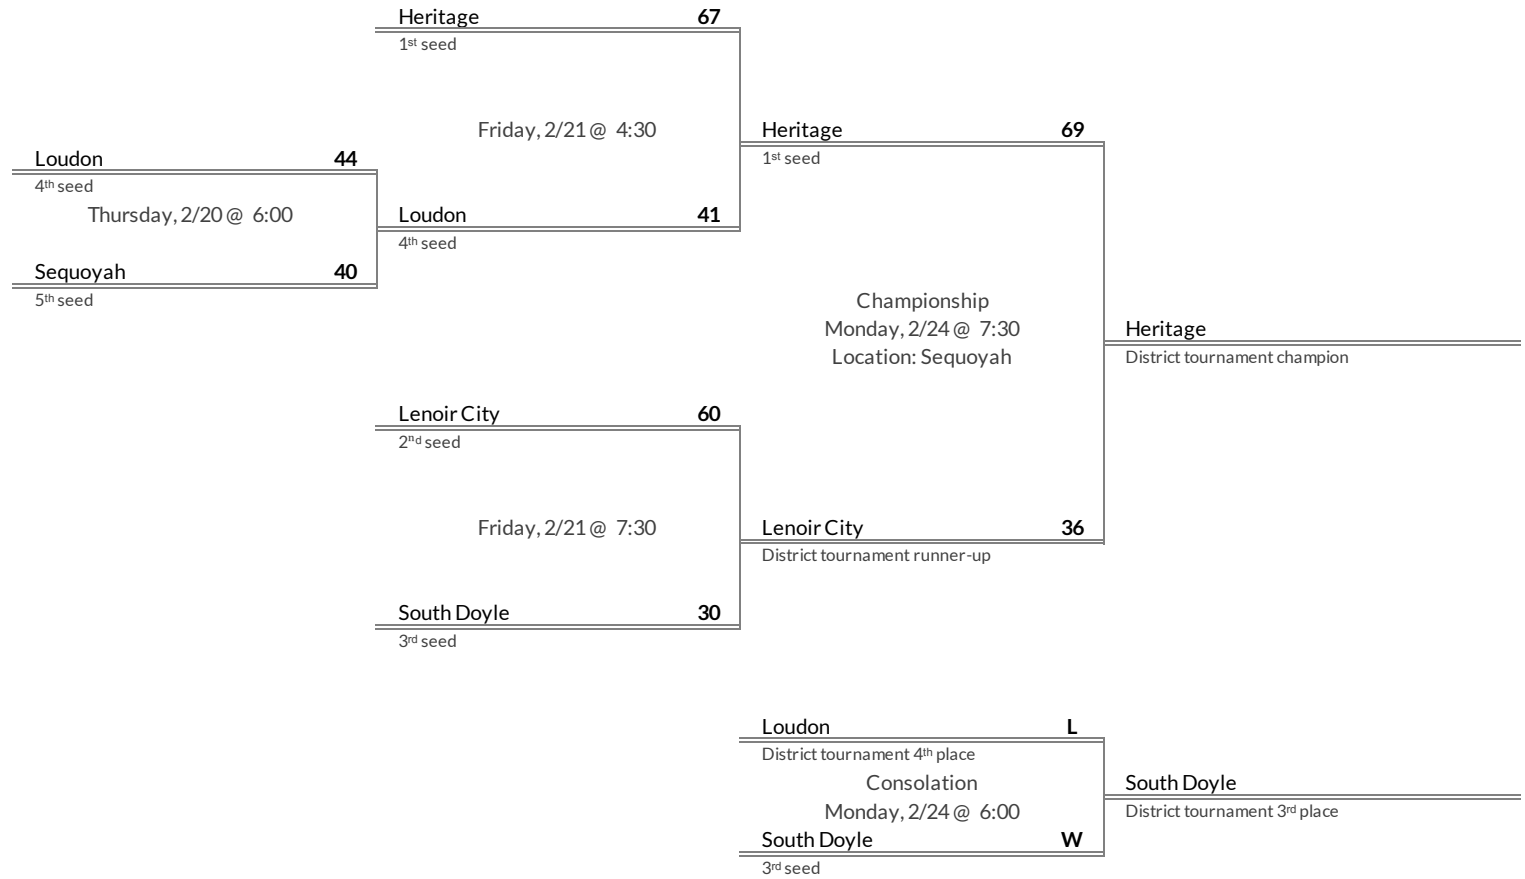

Regular Season Results

- 1 Heritage
- 2 Lenoir City
- 3 South Doyle
- 4 Loudon
- 5 Sequoyah

District 5AAA Girls Basketball Brackets

brought to you by:

Tournament Results

1. Heritage
2. Lenoir City
3. South Doyle
4. Loudon