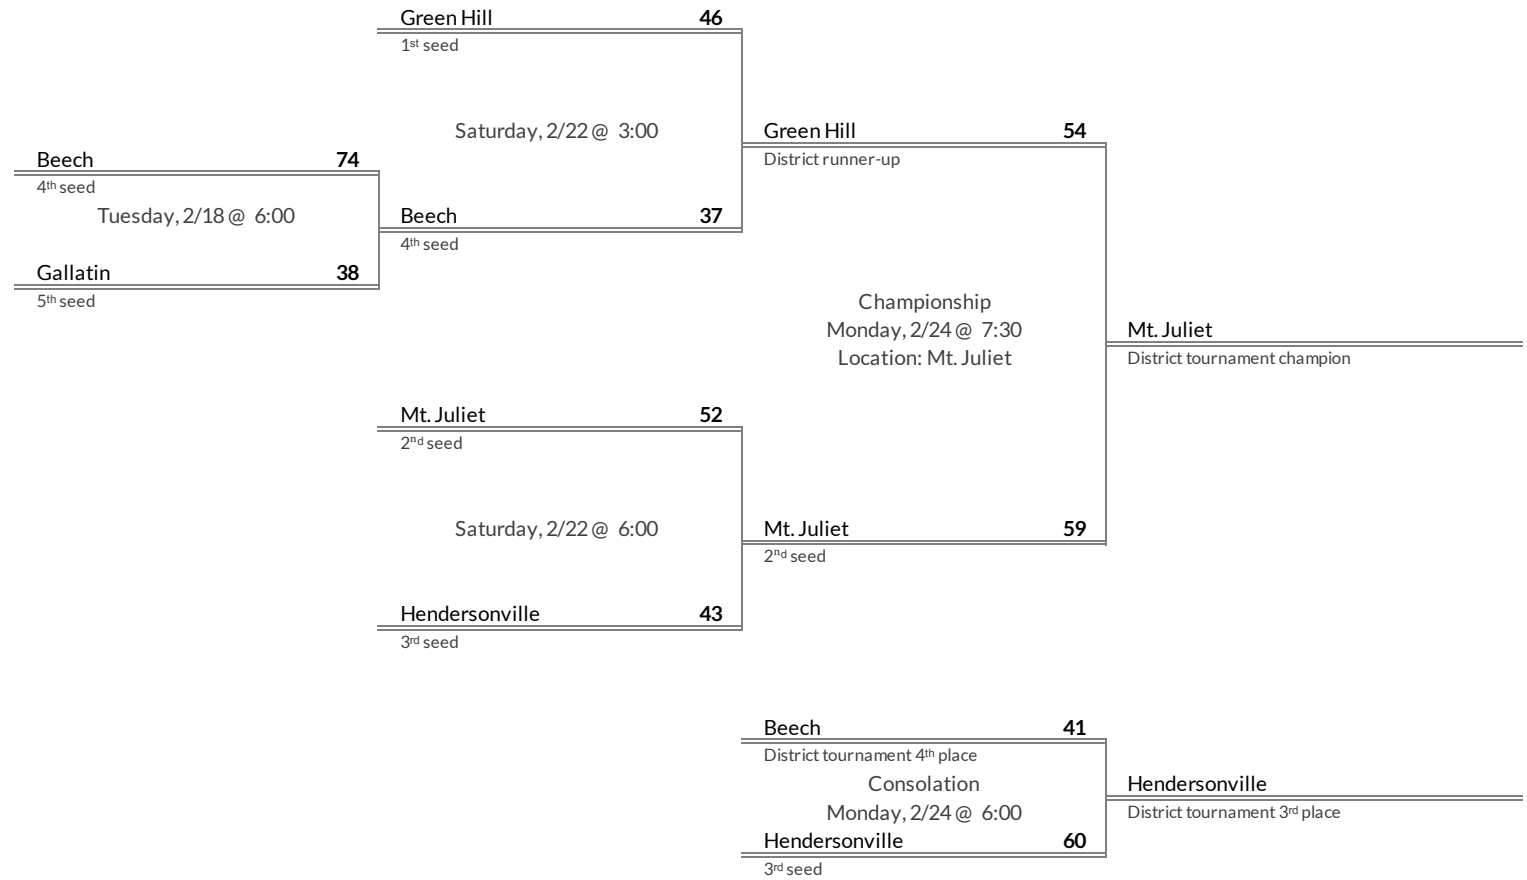

Regular Season Results

- 1 Green Hill
- 2 Mt. Juliet
- 3 Hendersonville
- 4 Beech
- 5 Gallatin

District 12AAAA Girls Basketball Brackets

brought to you by:

Tournament Results

1. Mt. Juliet
2. Green Hill
3. Hendersonville
4. Beech