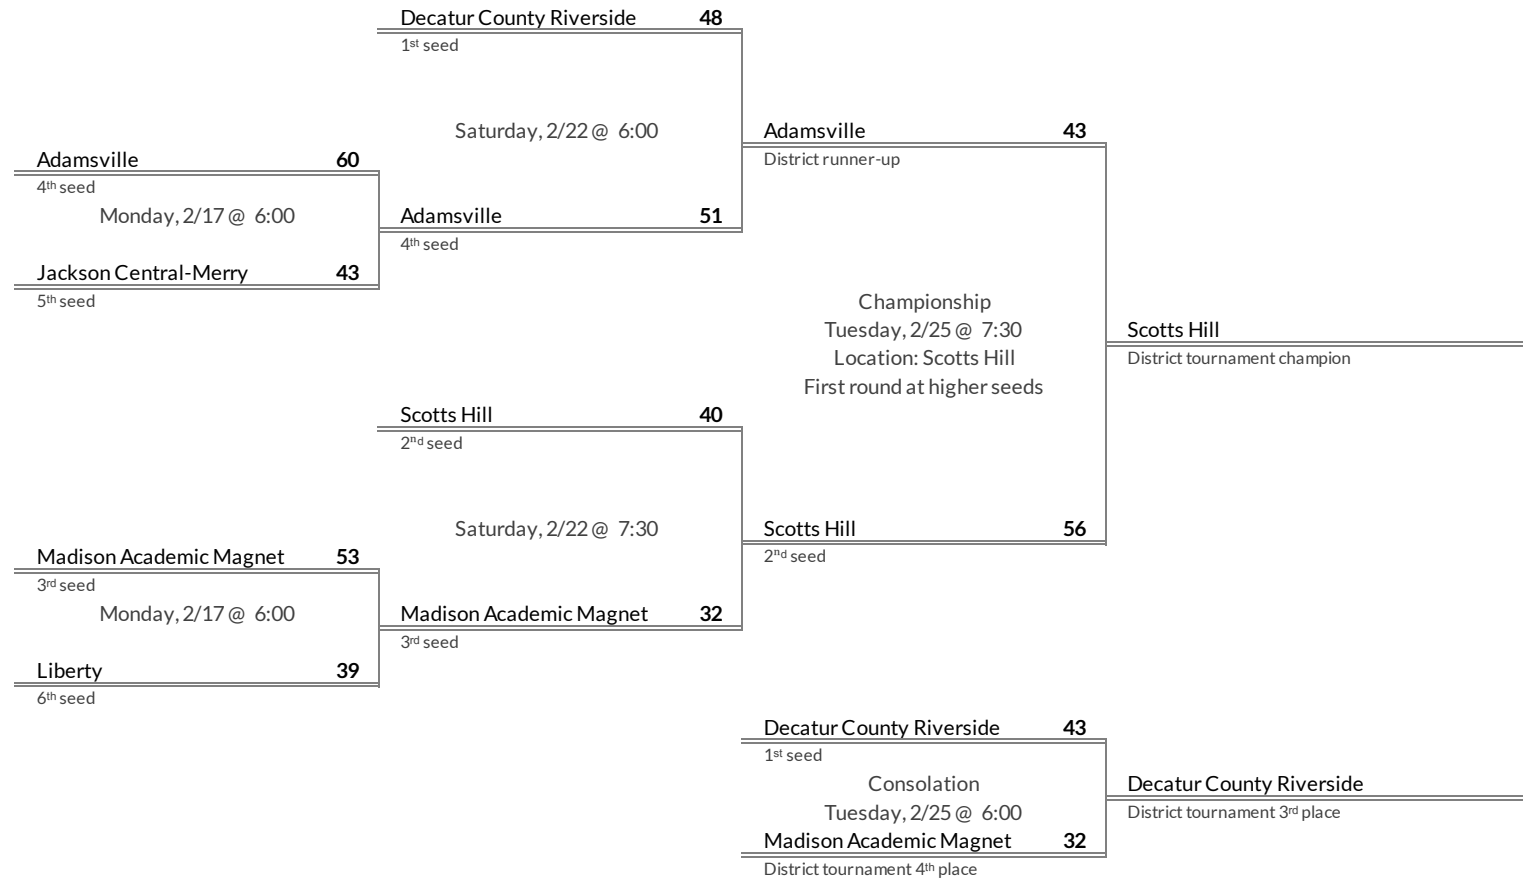

Regular Season Results

- 1 Decatur County Riverside
- 2 Scotts Hill
- 3 Madison Academic Magnet
- 4 Adamsville
- 5 Jackson Central-Merry
- 6 Liberty

District 13AA Girls Basketball Brackets

brought to you by:

Tournament Results

1. Scotts Hill
2. Adamsville
3. Decatur County Riverside
4. Madison Academic Magnet