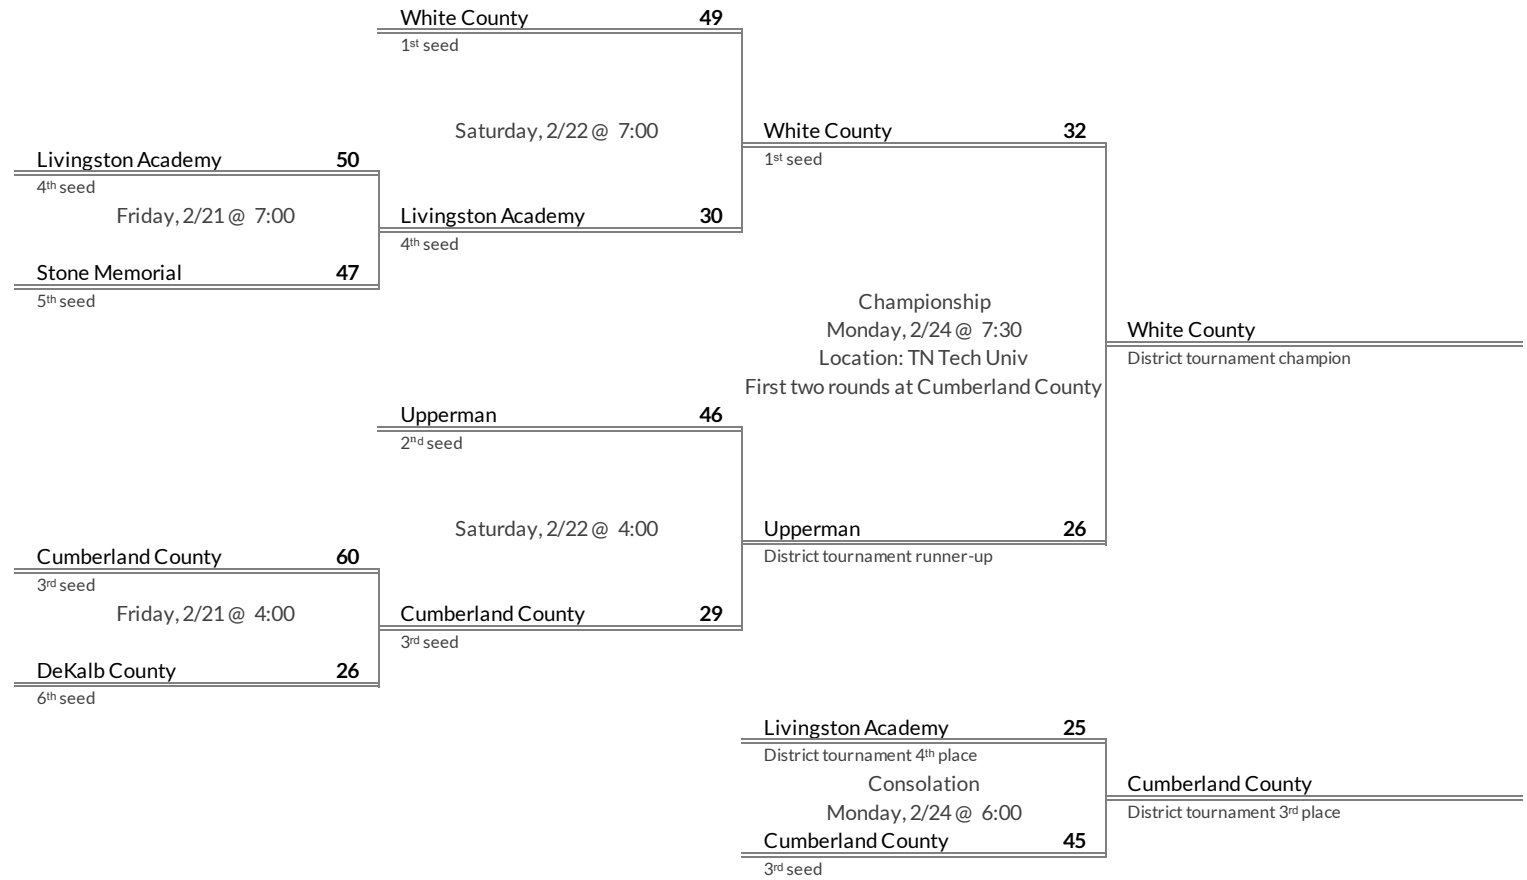

Regular Season Results

- 1 White County
- 2 Upperman
- 3 Cumberland County
- 4 Livingston Academy
- 5 Stone Memorial
- 6 DeKalb County

District 7AAA Girls Basketball Brackets

brought to you by:

Tournament Results

1. White County
2. Upperman
3. Cumberland County
4. Livingston Academy