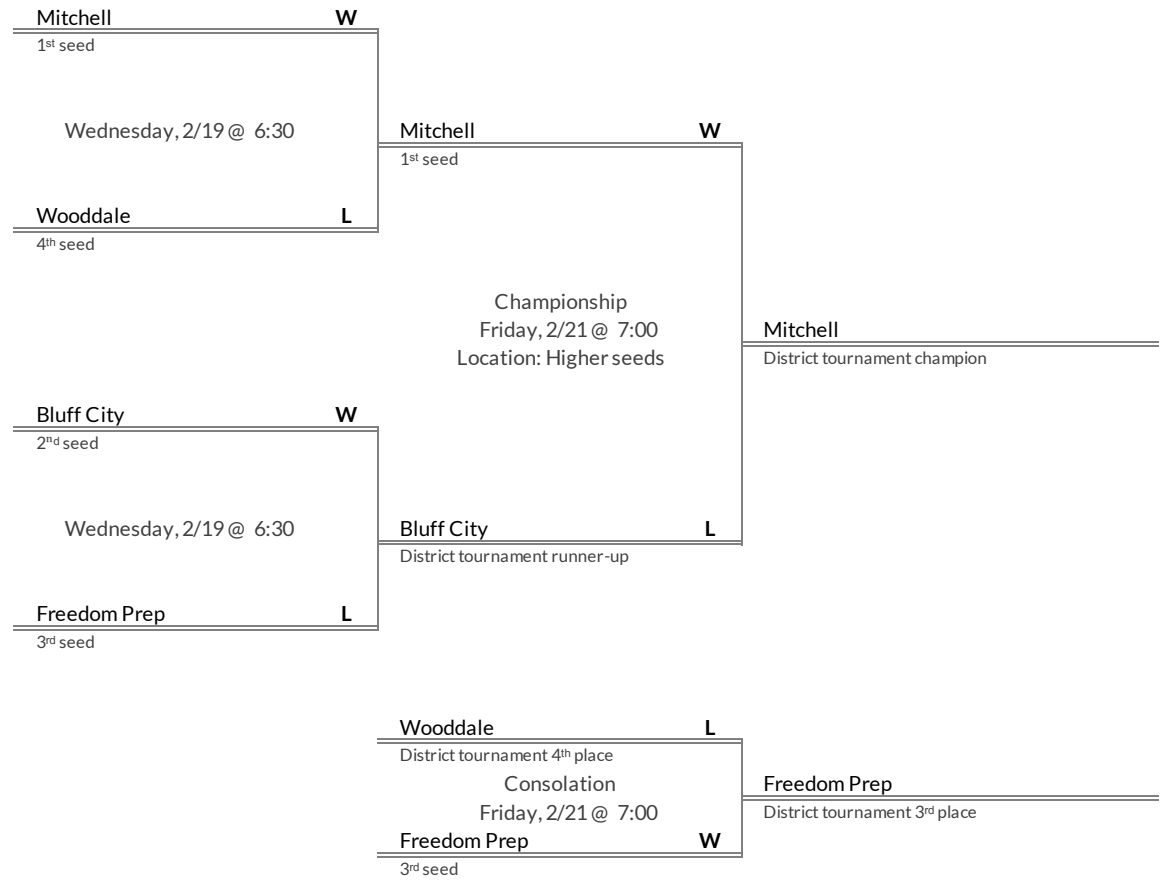

Regular Season Results

- 1 Mitchell
- 2 Bluff City
- 3 Freedom Prep
- 4 Wooddale

District 16AA Girls Basketball Brackets

brought to you by:

Tournament Results

1. Mitchell
2. Bluff City
3. Freedom Prep
4. Wooddale