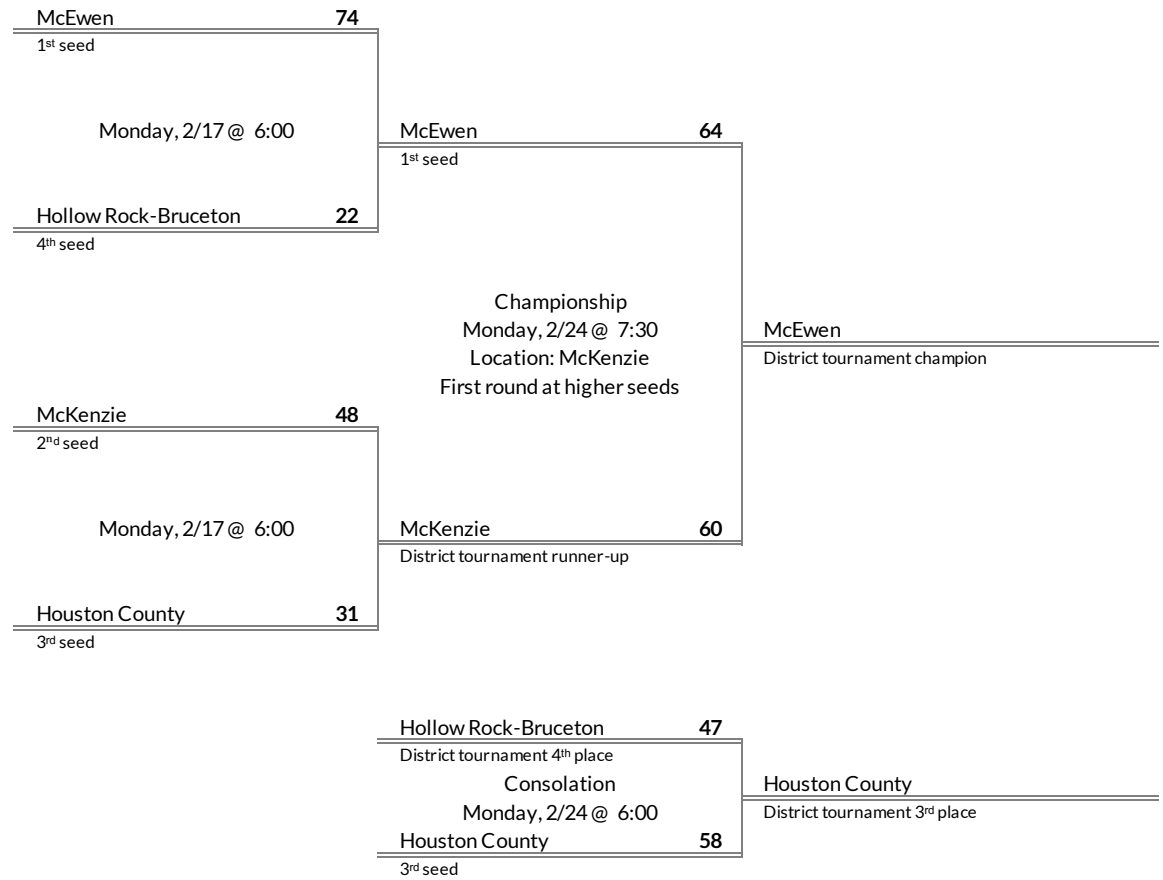

Regular Season Results

- 1 McEwen
- 2 McKenzie
- 3 Houston County
- 4 Hollow Rock-Bruceton

District 12A Girls Basketball Brackets

brought to you by:

Tournament Results

1. McEwen
2. McKenzie
3. Houston County
4. Hollow Rock-Bruceton