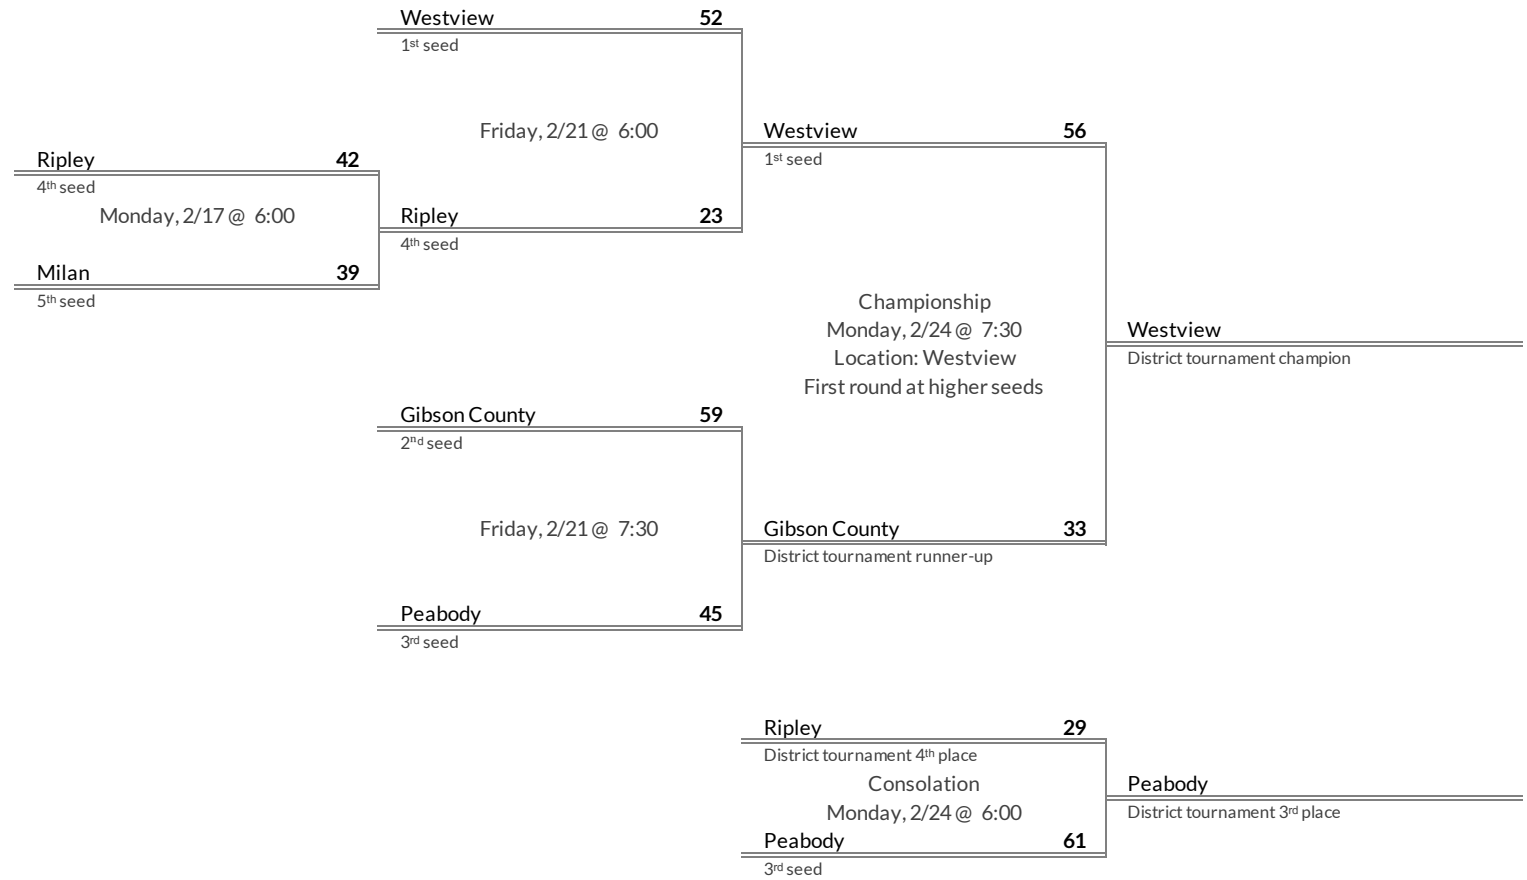

Regular Season Results

- 1 Westview
- 2 Gibson County
- 3 Peabody
- 4 Ripley
- 5 Milan

District 14AA Girls Basketball Brackets

brought to you by:

Tournament Results

1. Westview
2. Gibson County
3. Peabody
4. Ripley