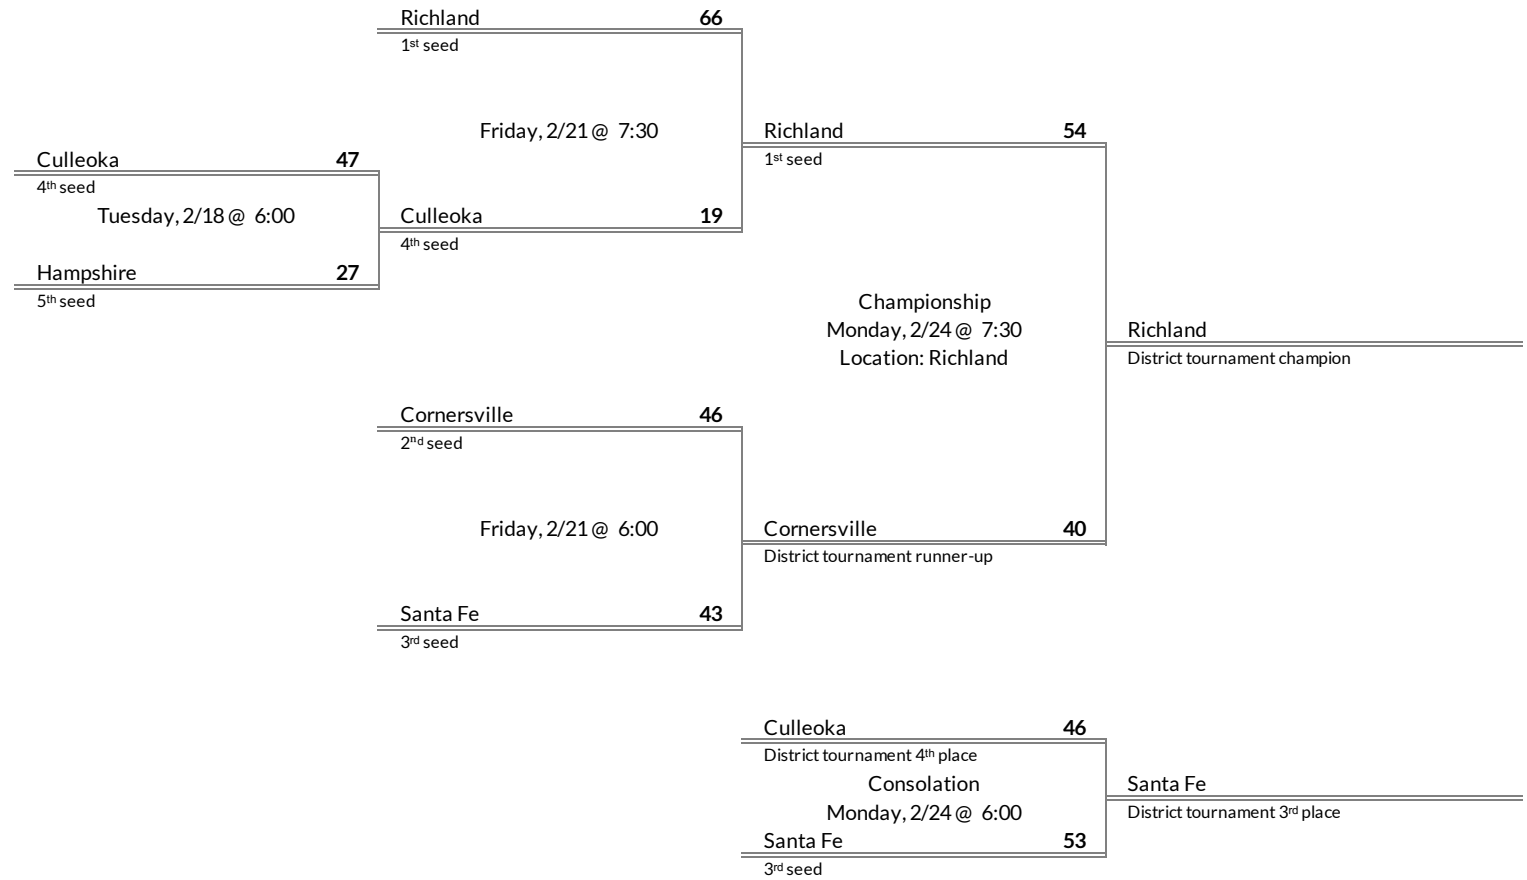

Regular Season Results

- 1 Richland
- 2 Cornersville
- 3 Santa Fe
- 4 Culleoka
- 5 Hampshire

District 10A Girls Basketball Brackets

brought to you by:

Tournament Results

1. Richland
2. Cornersville
3. Santa Fe
4. Culleoka