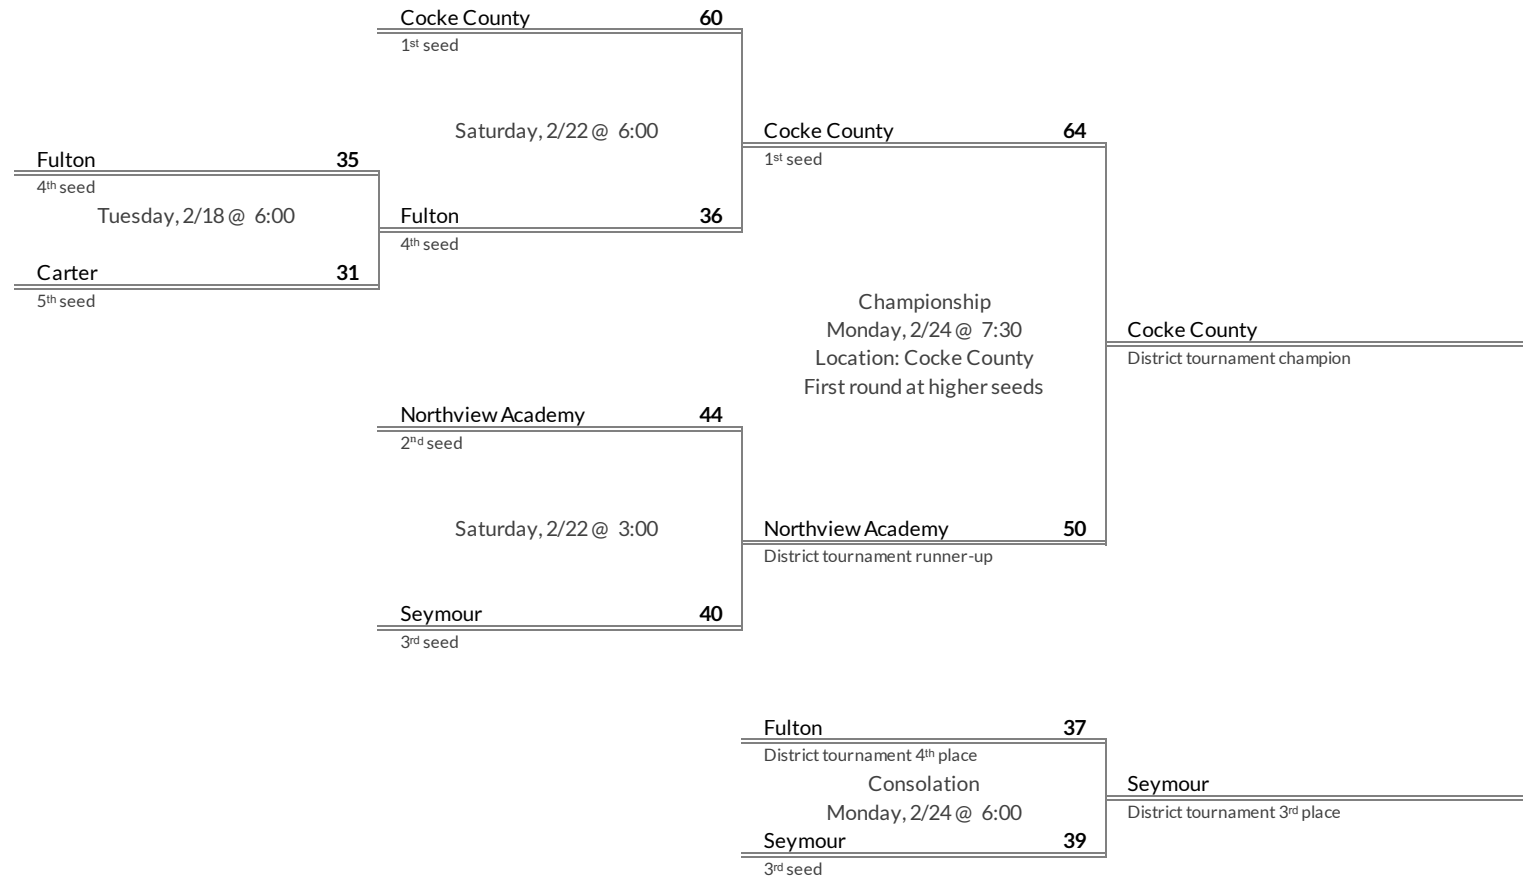

Regular Season Results

- 1 Cocke County
- 2 Northview Academy
- 3 Seymour
- 4 Fulton
- 5 Carter

District 3AAA Girls Basketball Brackets

brought to you by:

Tournament Results

1. Cocke County
2. Northview Academy
3. Seymour
4. Fulton