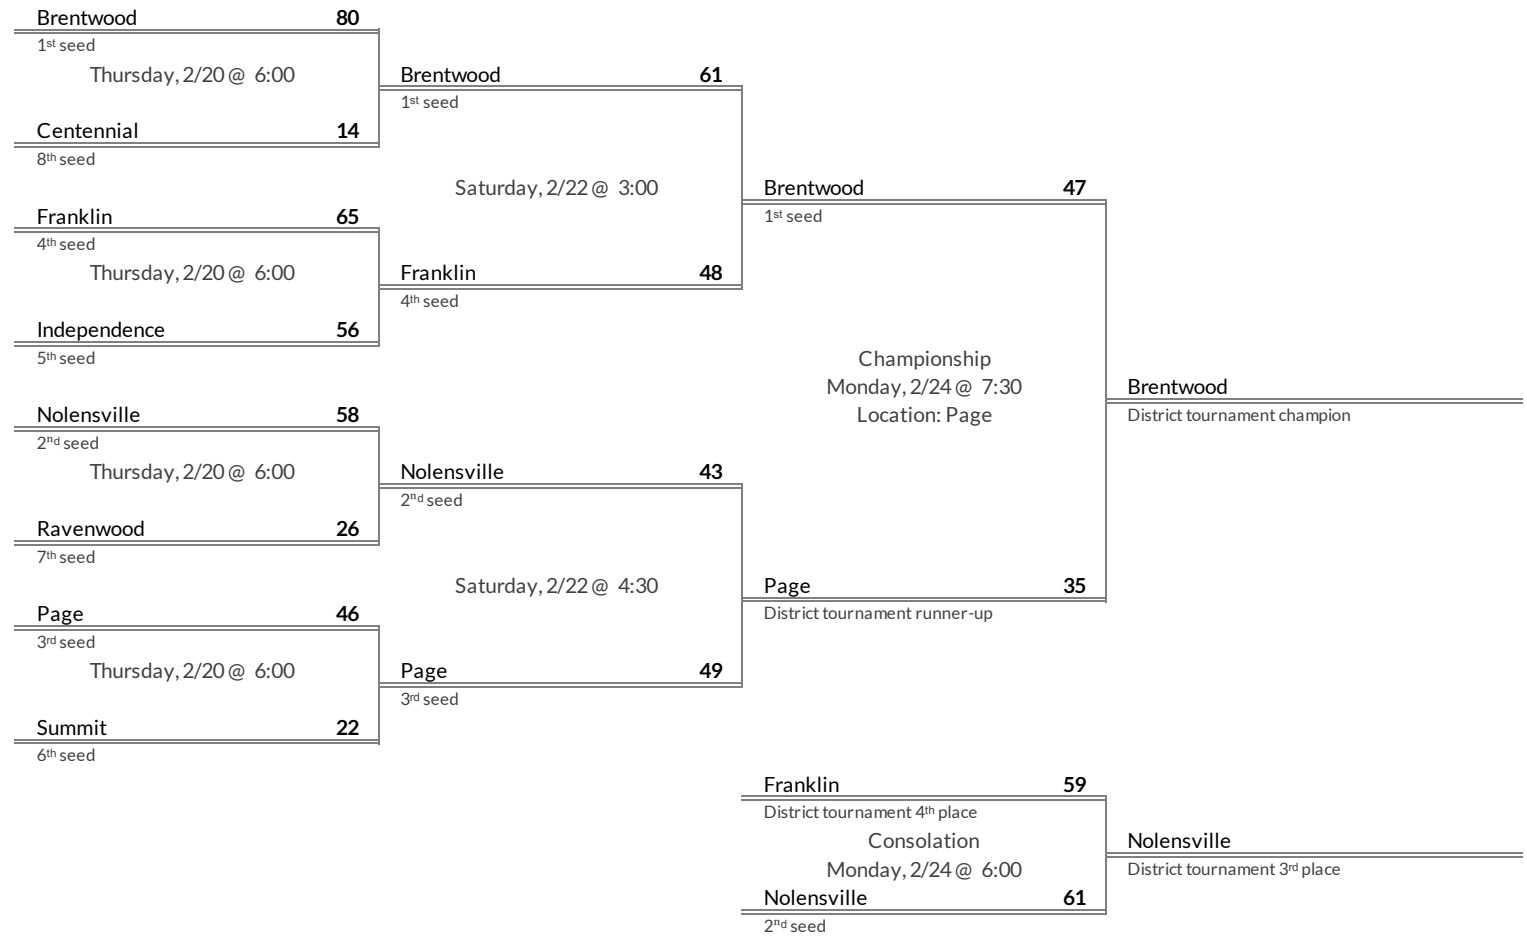

Regular Season Results

- 1 Brentwood
- 2 Nolensville
- 3 Page
- 4 Franklin
- 5 Independence
- 6 Summit
- 7 Ravenwood
- 8 Centennial

District 10AAAA Girls Basketball Brackets

brought to you by:

Tournament Results

1. Brentwood
2. Page
3. Nolensville
4. Franklin