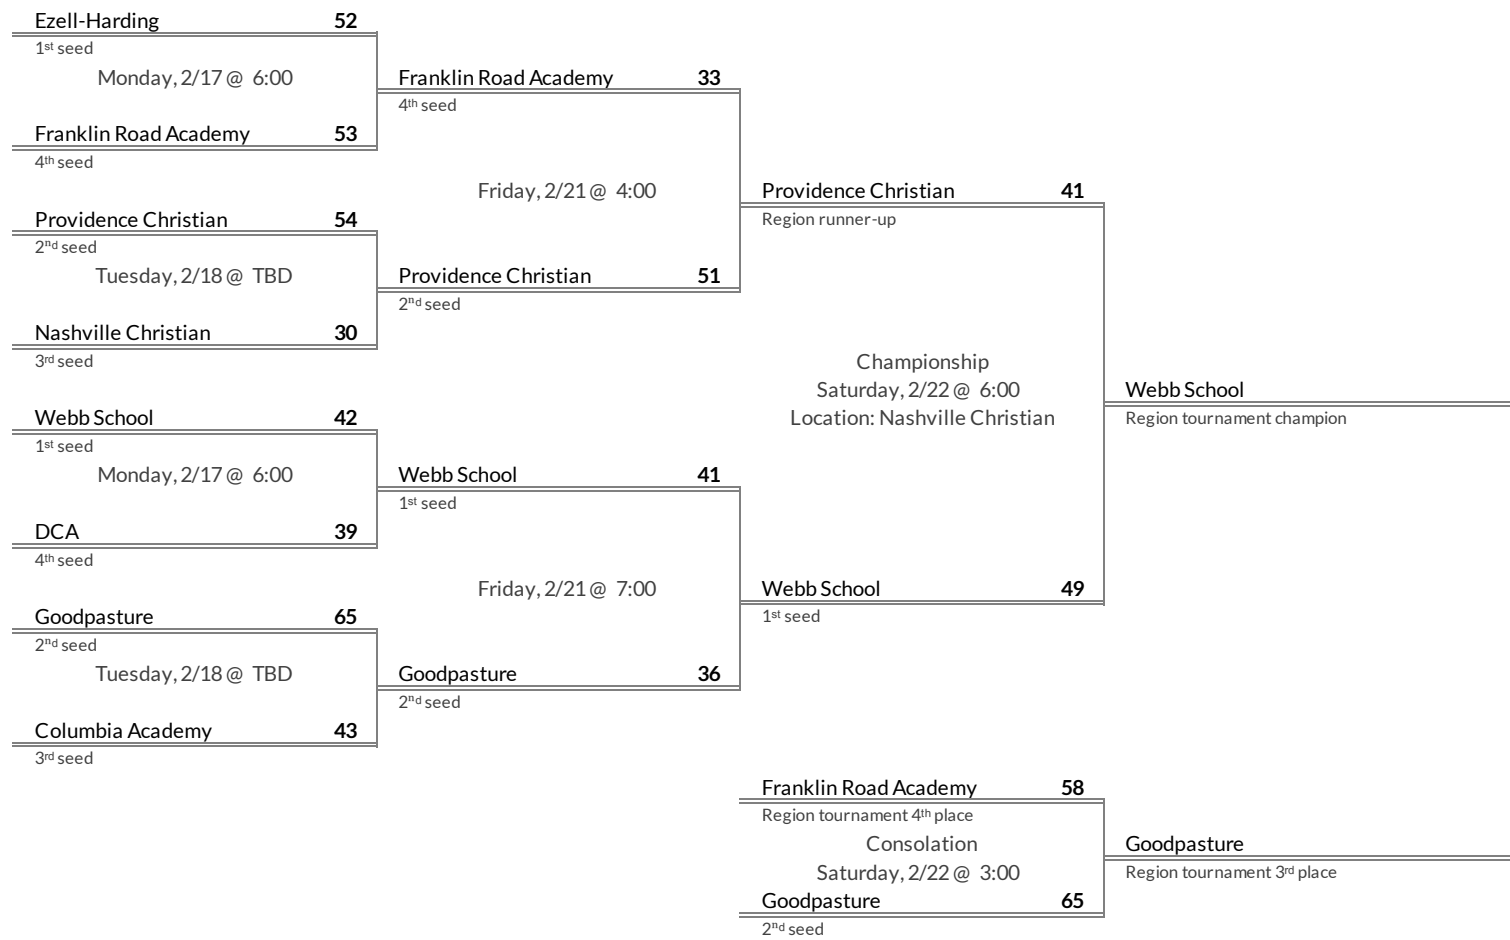

DII A Middle Region Girls Basketball Brackets

brought to you by:

Tournament Results

- 1. Webb School
- 2. Providence Christian
- 3. Goodpasture
- 4. Franklin Road Academy

Regular Season Results (District 5)