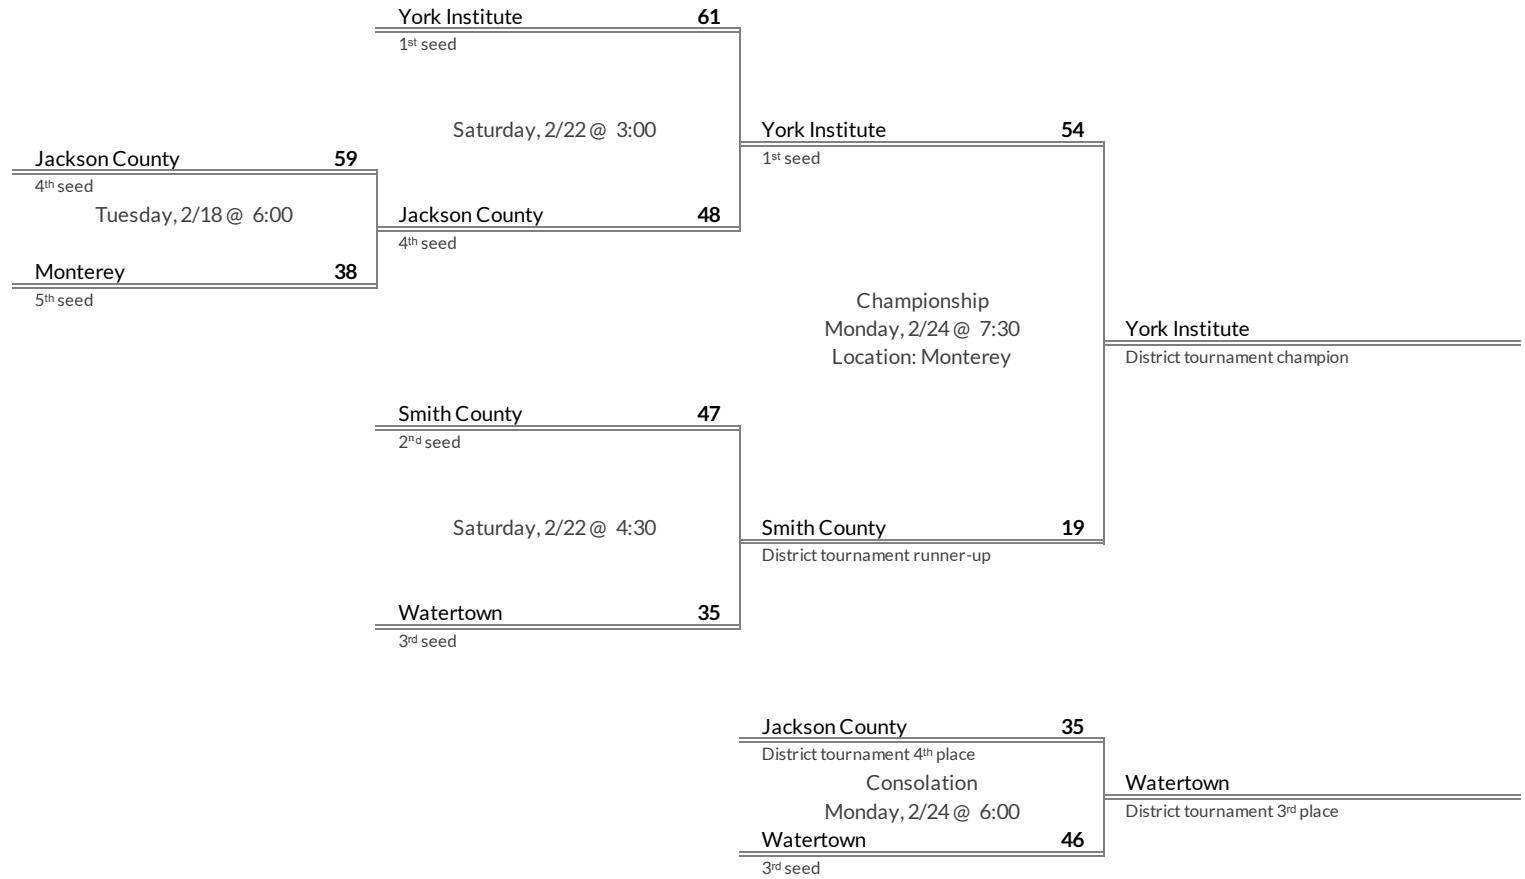

District 4AA Girls Basketball Brackets

brought to you by:

Tournament Results

- 1. Sequatchie County
- 2. Tyner Academy
- 3. Marion County
- 4. Bledsoe County

Regular Season Results

- 1 York Institute
- 2 Smith County
- 3 Watertown
- 4 Jackson County
- 5 Monterey

District 5AA Girls Basketball Brackets

brought to you by:

Tournament Results

- 1. York Institute
- 2. Smith County
- 3. Watertown
- 4. Jackson County

Regular Season Results

- 1 Westmoreland
- 2 Trousdale County
- 3 Liberty Creek
- 4 White House Heritage