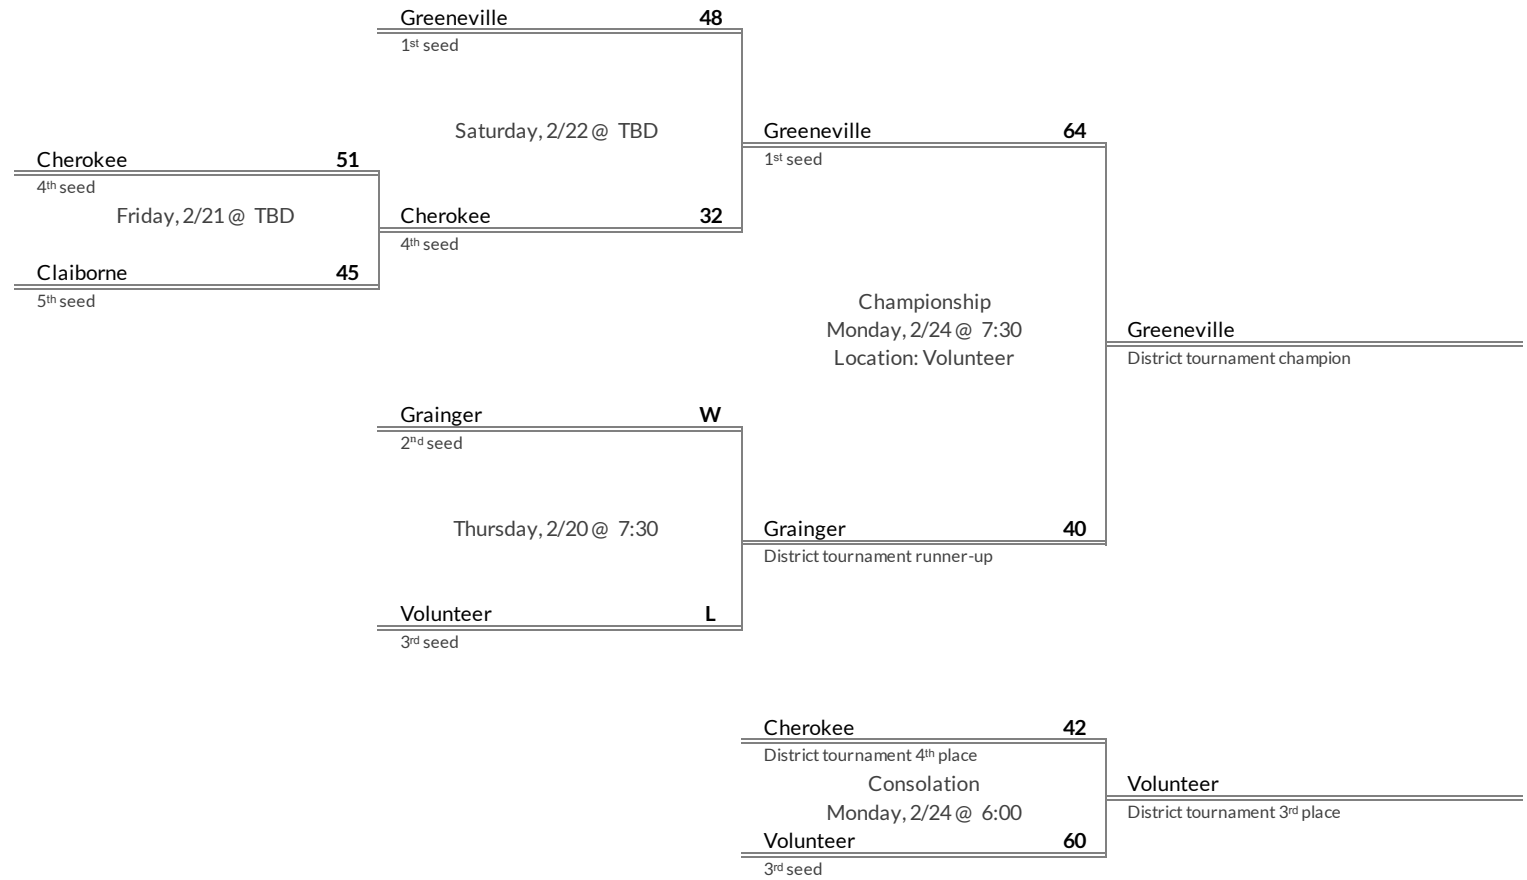

Regular Season Results

- 1 Greenville
- 2 Grainger
- 3 Volunteer
- 4 Cherokee
- 5 Claiborne

District 2AAA Girls Basketball Brackets

brought to you by:

Tournament Results

1. Greenville
2. Grainger
3. Volunteer
4. Cherokee