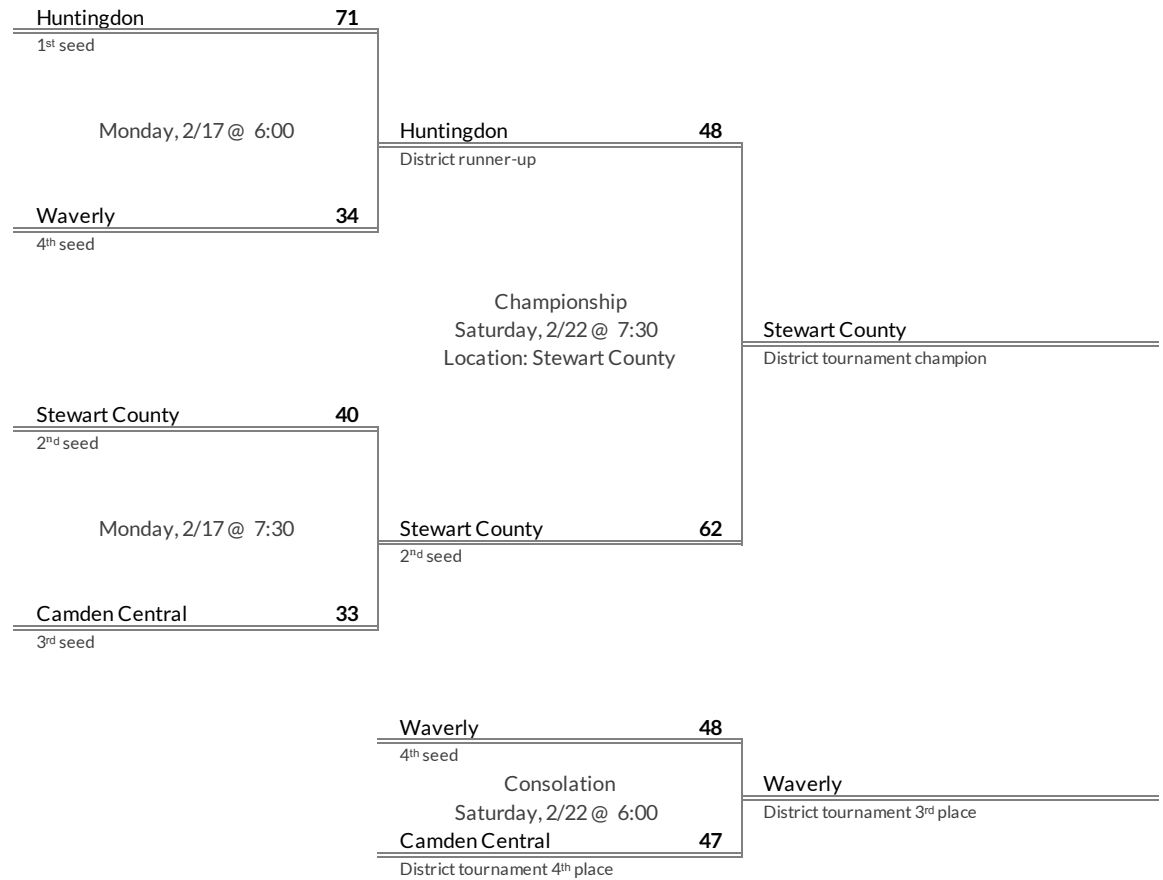

Regular Season Results

- 1 Huntingdon
- 2 Stewart County
- 3 Camden Central
- 4 Waverly

District 12AA Girls Basketball Brackets

brought to you by:

Tournament Results

1. Stewart County
2. Huntingdon
3. Waverly
4. Camden Central