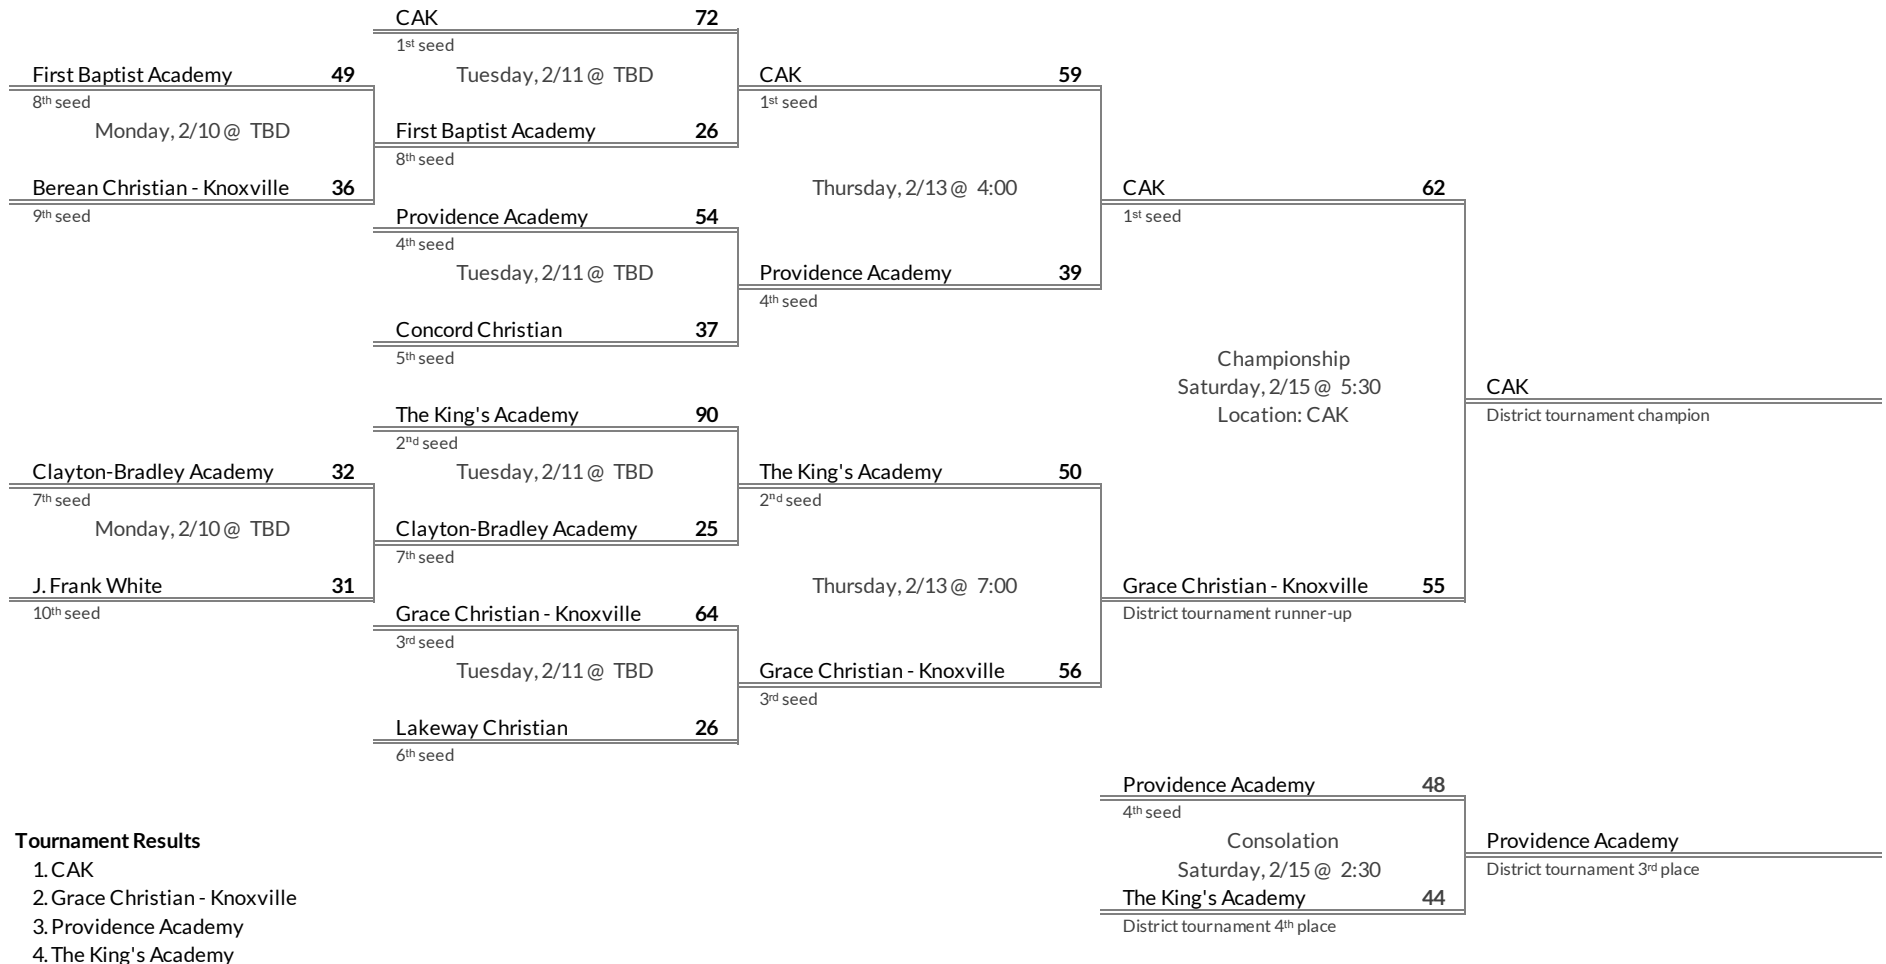

Regular Season Results

1. 1 CAK
2. 2 The King's Academy
3. 3 Grace Christian - Knoxville
4. 4 Providence Academy
5. 5 Concord Christian
6. 6 Lakeway Christian
7. 7 Clayton-Bradley Academy
8. 8 First Baptist Academy
9. 9 Berean Christian - Knoxville
10. 10 J. Frank White

DII A East District 1 Girls Basketball Brackets

brought to you by:

Tournament Results

1. CAK
2. Grace Christian - Knoxville
3. Providence Academy
4. The King's Academy