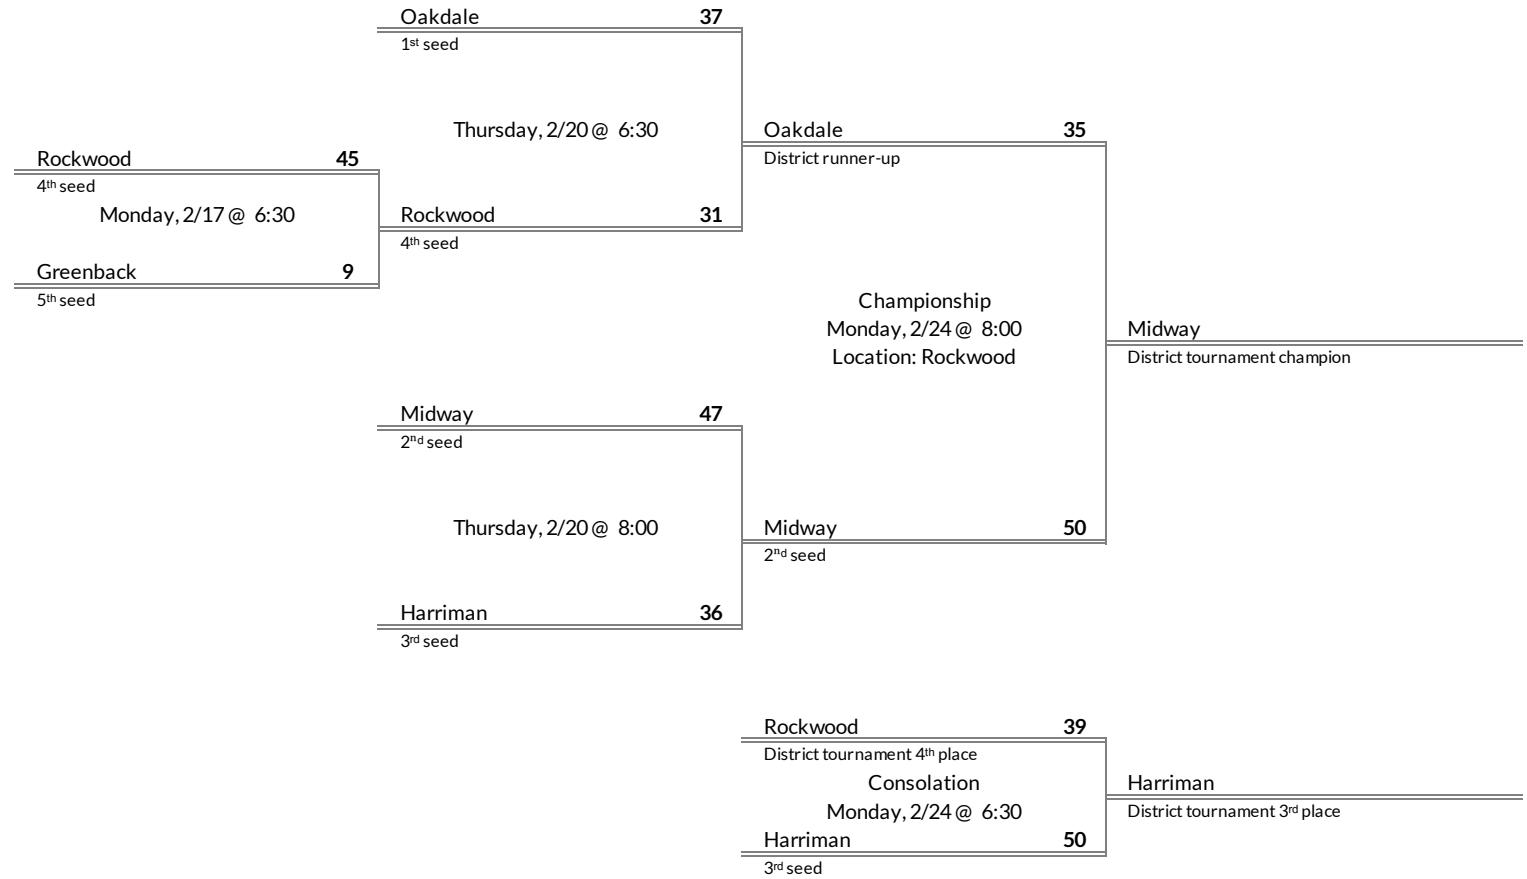

Regular Season Results

- 1 Oakdale
- 2 Midway
- 3 Harriman
- 4 Rockwood
- 5 Greenback

District 4A Girls Basketball Brackets

brought to you by:

Tournament Results

1. Midway
2. Oakdale
3. Harriman
4. Rockwood