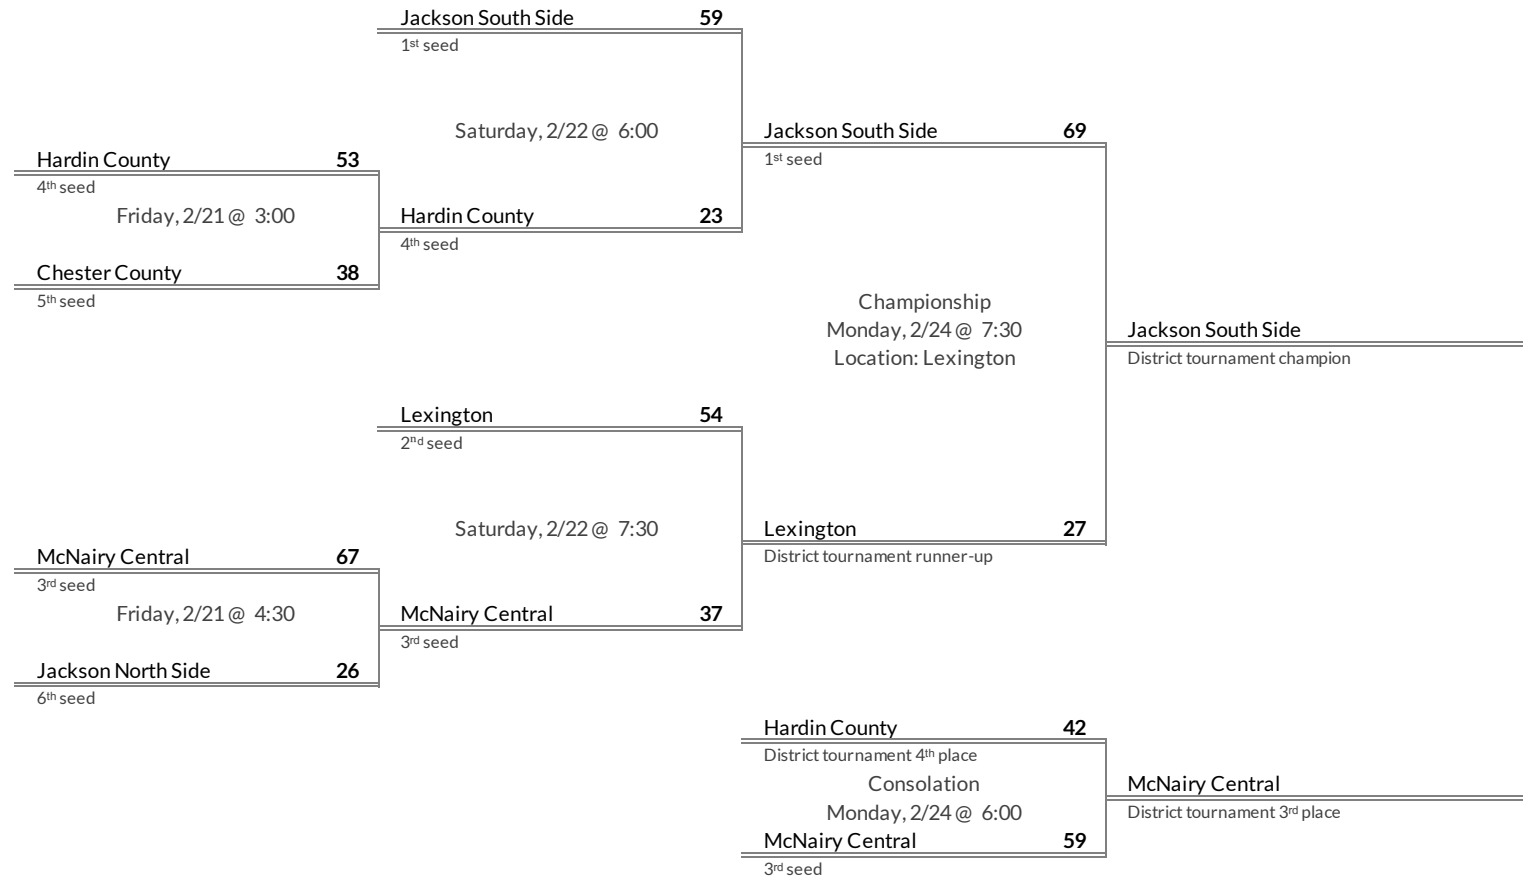

Regular Season Results

- 1 Jackson South Side
- 2 Lexington
- 3 McNairy Central
- 4 Hardin County
- 5 Chester County
- 6 Jackson North Side

District 12AAA Girls Basketball Brackets

brought to you by:

Tournament Results

1. Jackson South Side
2. Lexington
3. McNairy Central
4. Hardin County