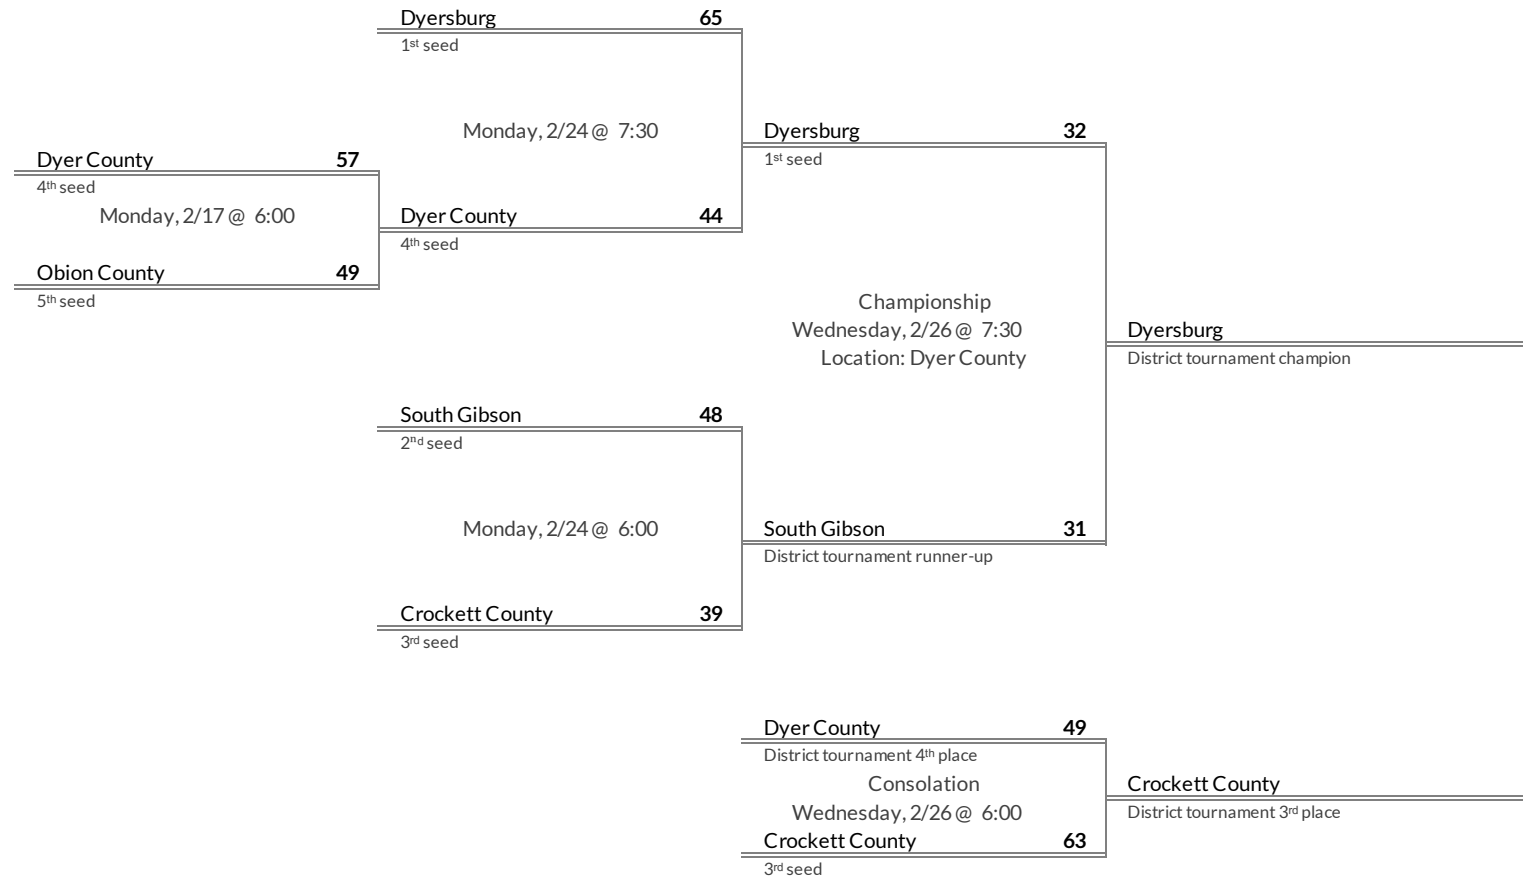

District 13AAA Girls Basketball Brackets

brought to you by:

Tournament Results

- 1. Dyersburg
- 2. South Gibson
- 3. Crockett County
- 4. Dyer County

Regular Season Results

- 1 Haywood
- 2 Fayette Ware
- 3 Bolton
- 4 Bolivar Central