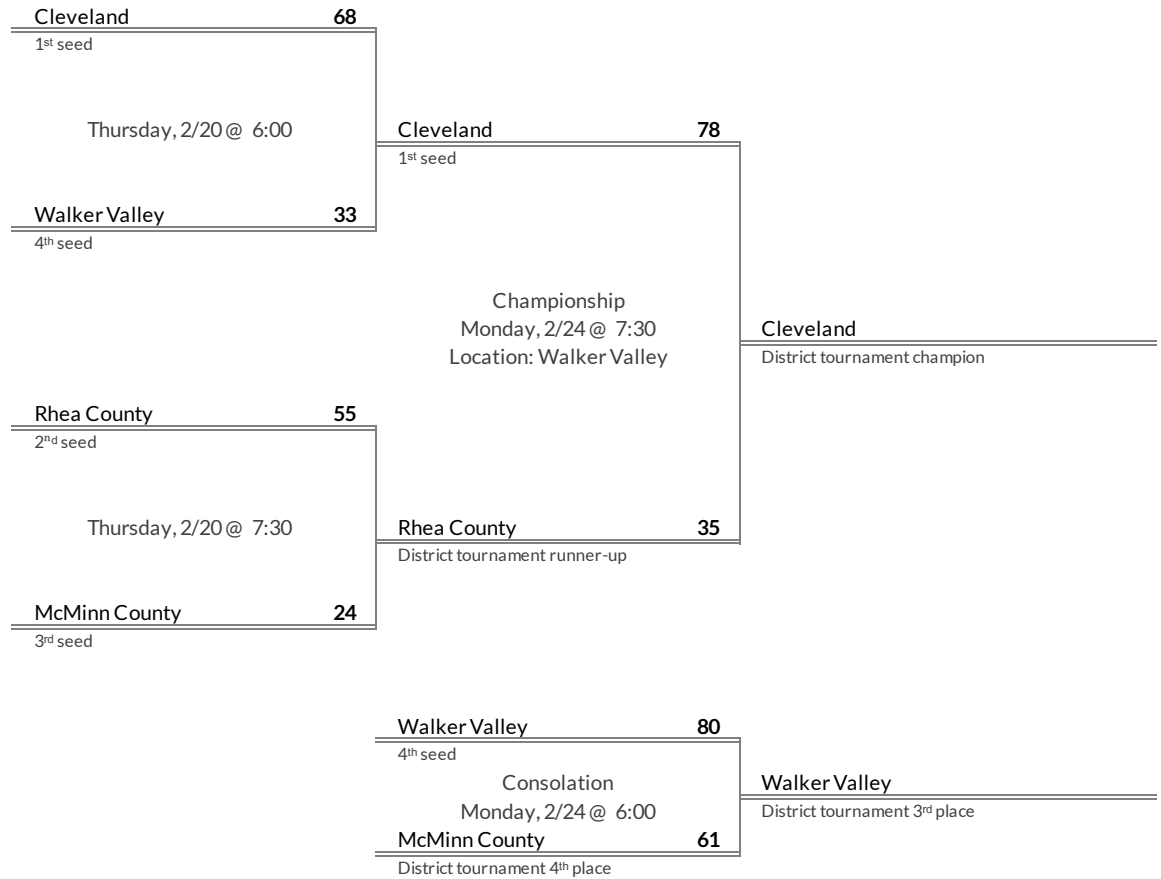

Regular Season Results

- 1 Cleveland
- 2 Rhea County
- 3 McMinn County
- 4 Walker Valley

District 5AAAA Girls Basketball Brackets

brought to you by:

Tournament Results

1. Cleveland
2. Rhea County
3. Walker Valley
4. McMinn County