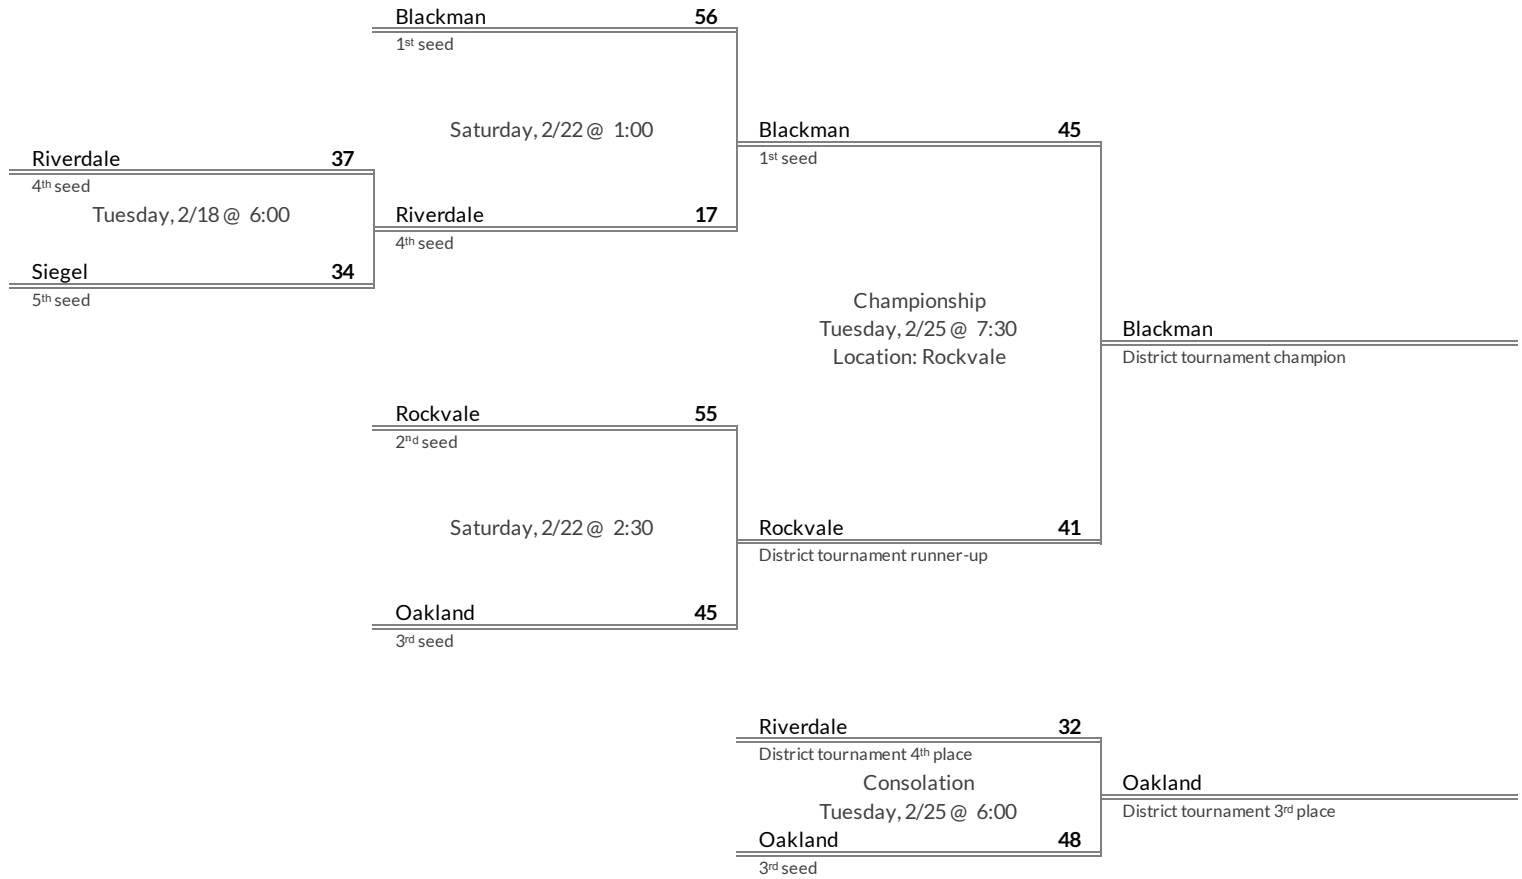

Regular Season Results

- 1 Blackman
- 2 Rockvale
- 3 Oakland
- 4 Riverdale
- 5 Siegel

District 8AAAA Girls Basketball Brackets

brought to you by:

Tournament Results

1. Blackman
2. Rockvale
3. Oakland
4. Riverdale