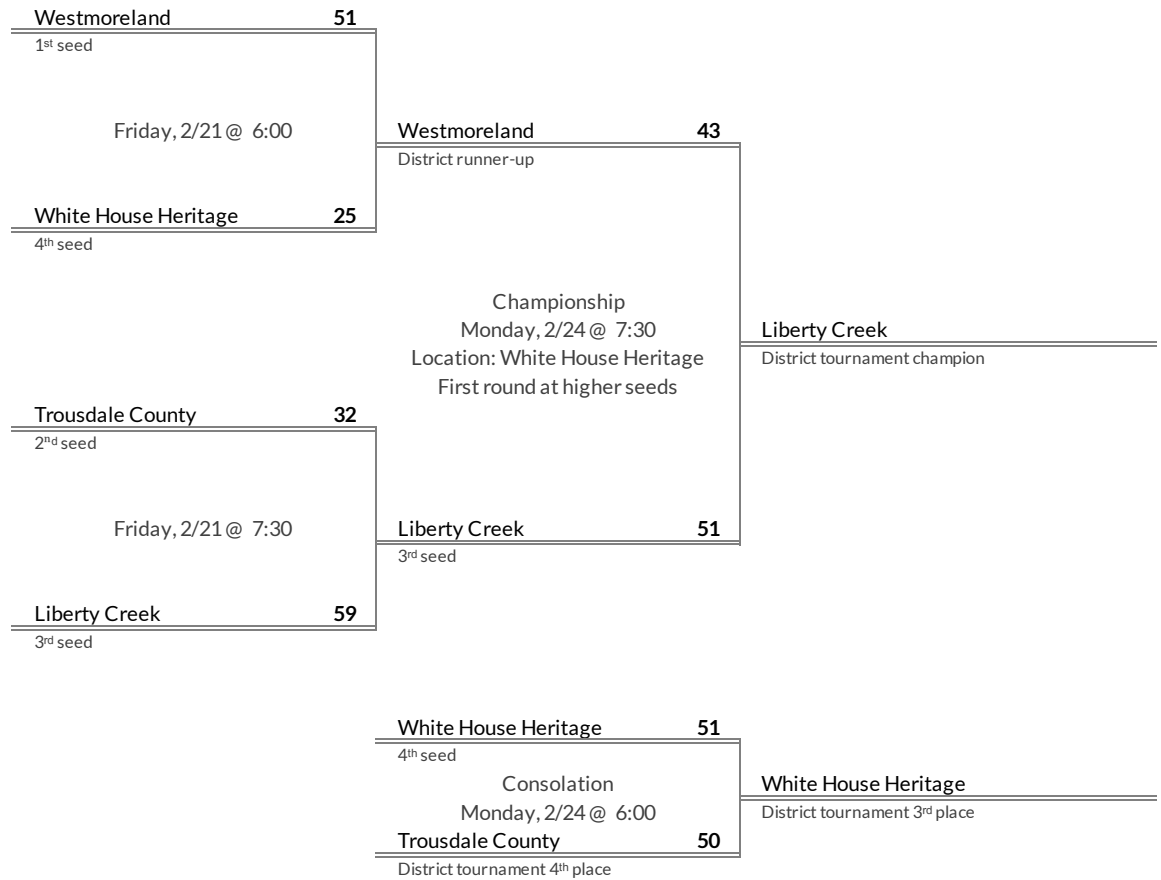

Regular Season Results

- 1 Westmoreland
- 2 Trousdale County
- 3 Liberty Creek
- 4 White House Heritage

District 6AA Girls Basketball Brackets

brought to you by:

Tournament Results

1. Liberty Creek
2. Westmoreland
3. White House Heritage
4. Trousdale County