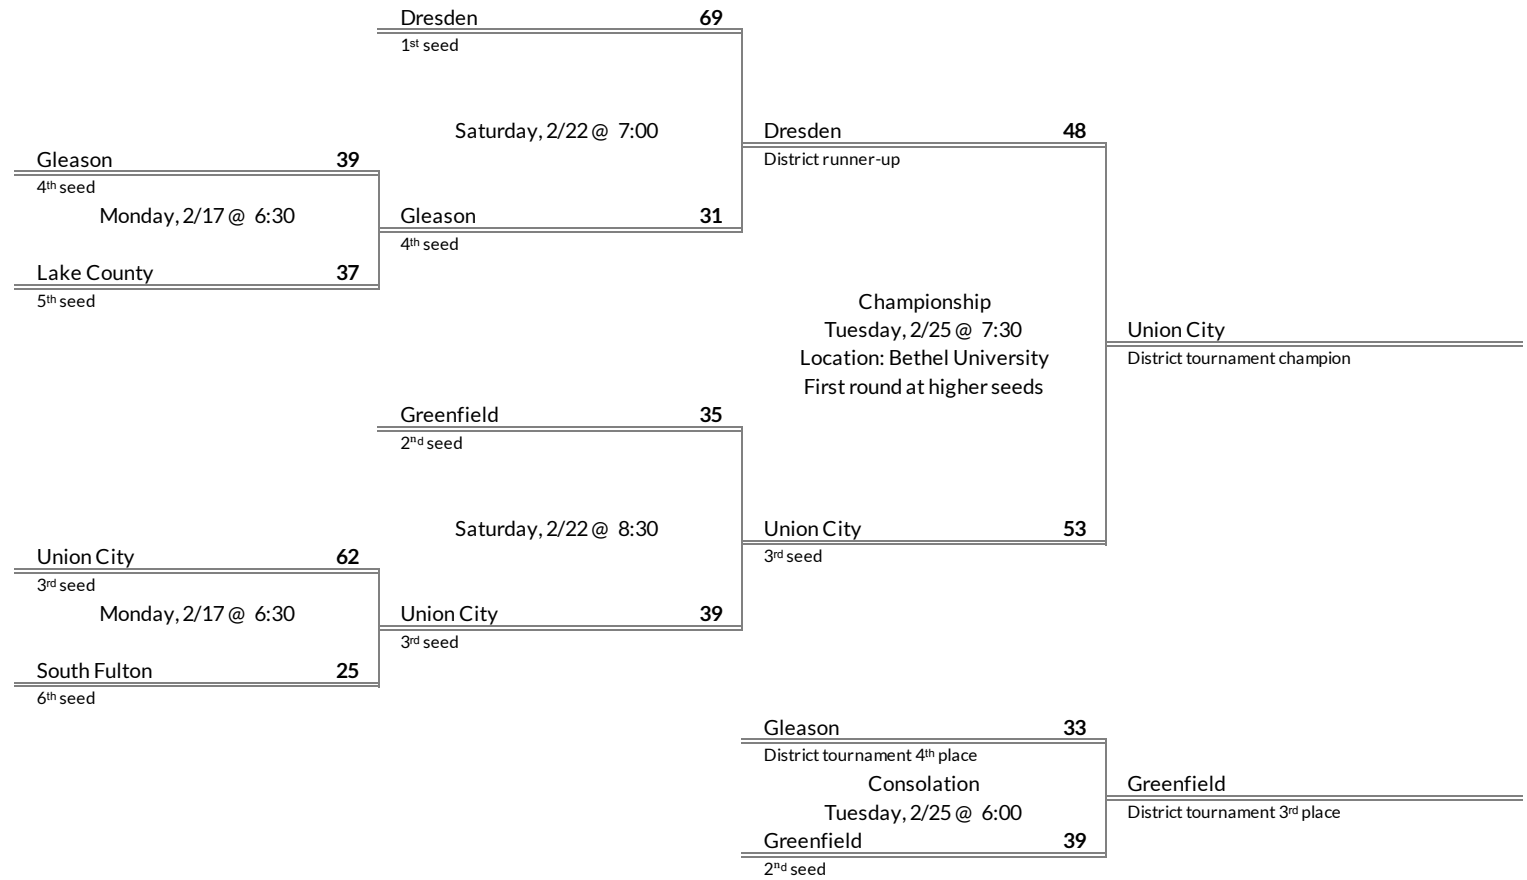

Regular Season Results

- 1 Dresden
- 2 Greenfield
- 3 Union City
- 4 Gleason
- 5 Lake County
- 6 South Fulton

District 14A Girls Basketball Brackets

brought to you by:

Tournament Results

- 1. Union City
- 2. Dresden
- 3. Greenfield
- 4. Gleason