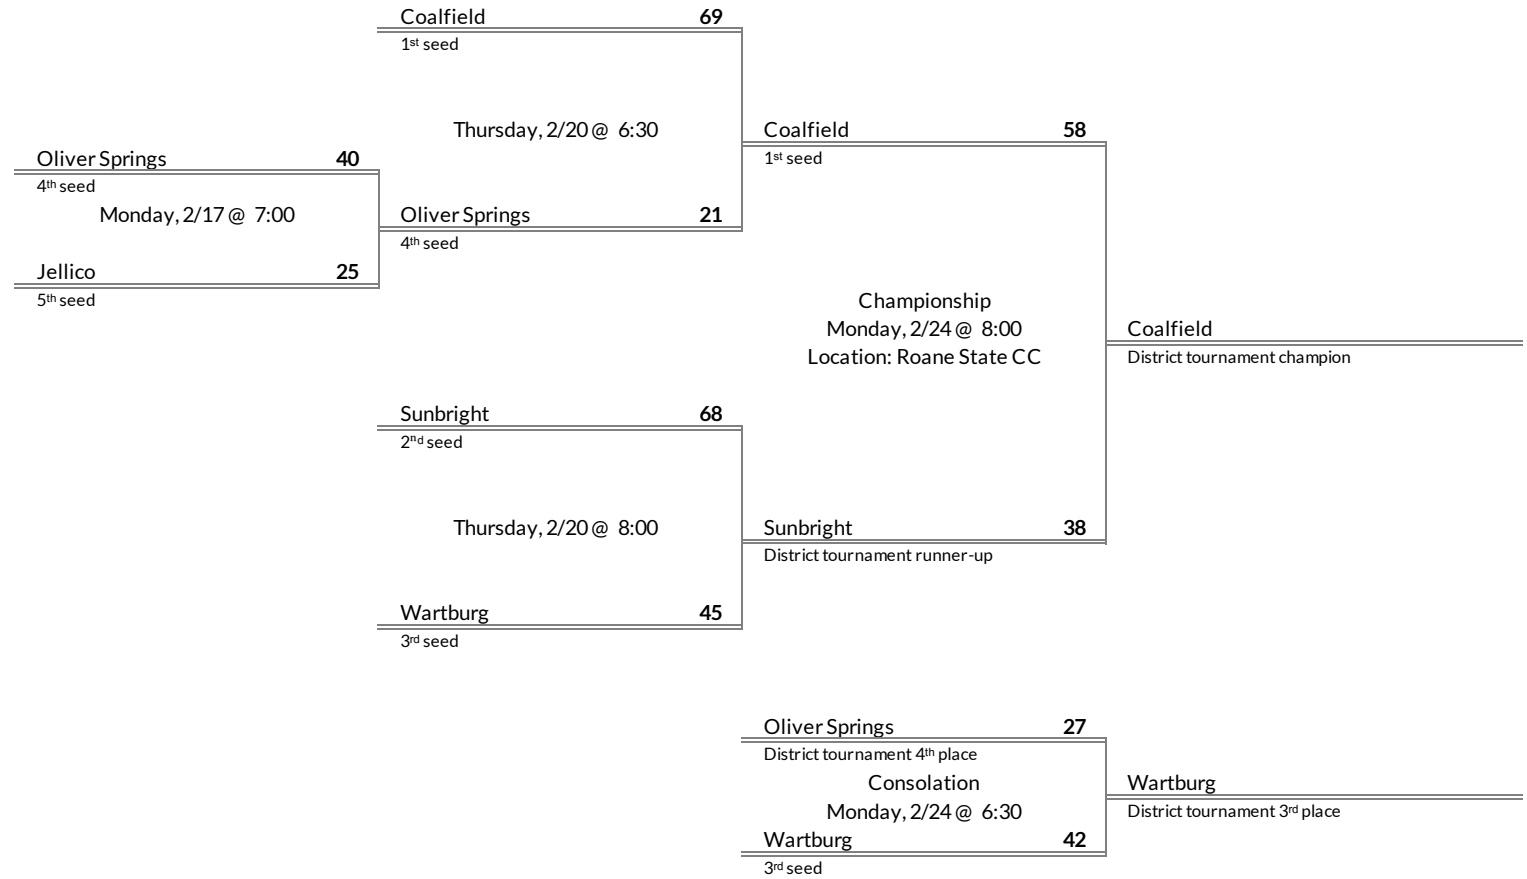

Regular Season Results

- 1 Cosby
- 2 Washburn
- 3 Hancock County

District 2A Girls Basketball Brackets

brought to you by:

Tournament Results

- 1. Cosby
- 2. Washburn
- 3. Hancock County
- 4.

Regular Season Results

- 1 Coalfield
- 2 Sunbright
- 3 Wartburg
- 4 Oliver Springs
- 5 Jellico

District 3A Girls Basketball Brackets

brought to you by:

Tournament Results

- 1. Coalfield
- 2. Sunbright
- 3. Wartburg
- 4. Oliver Springs