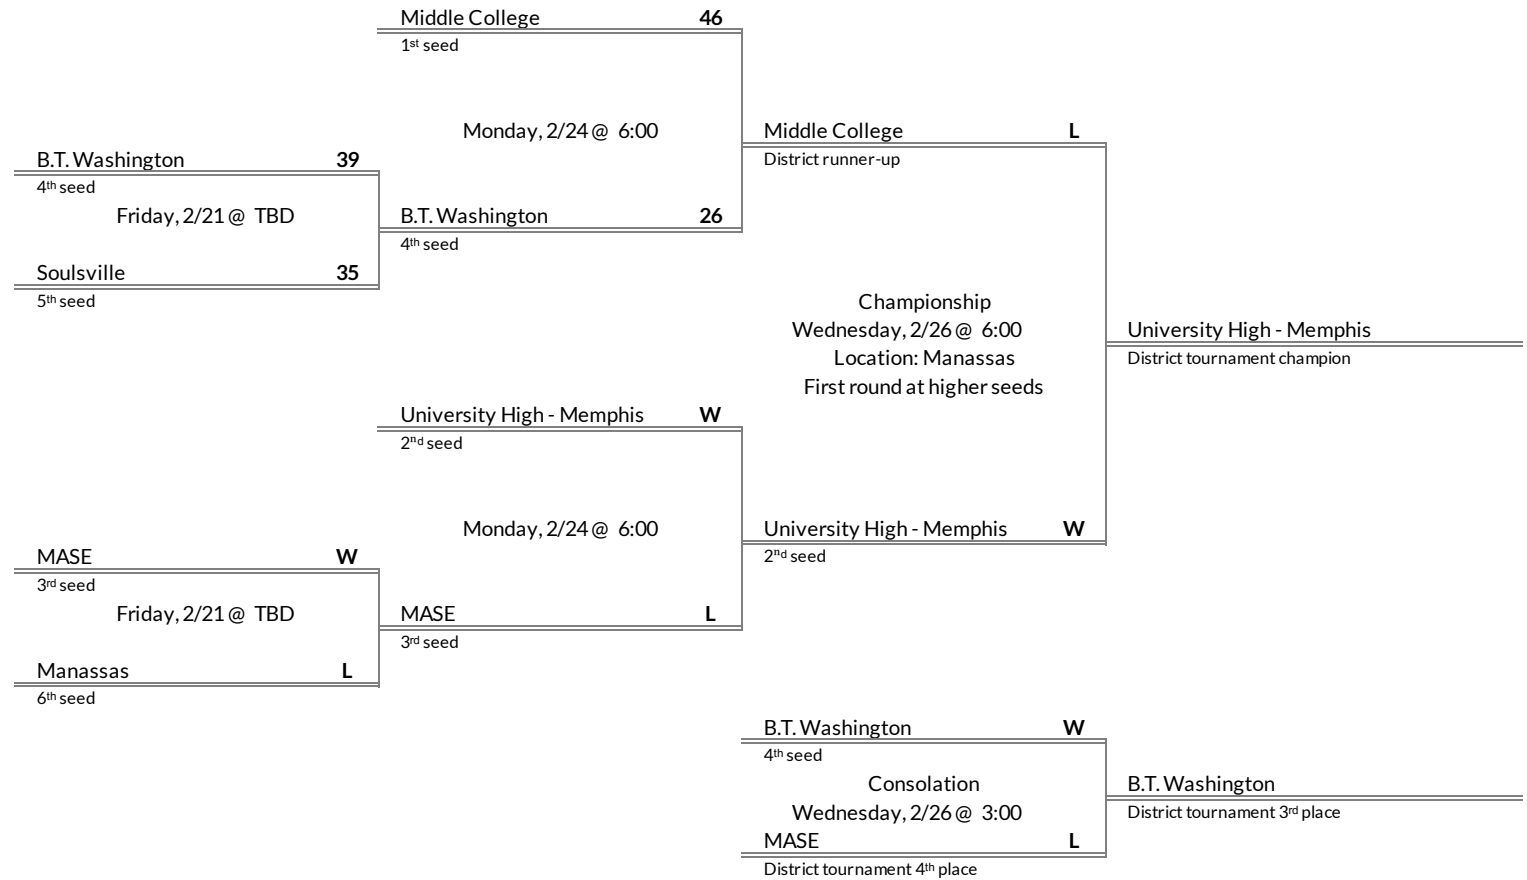

Regular Season Results

- 1 Middle College
- 2 University High - Memphis
- 3 MASE
- 4 B.T. Washington
- 5 Soulsville
- 6 Manassas

District 15A Girls Basketball Brackets

brought to you by:

Tournament Results

1. University High - Memphis
2. Middle College
3. B.T. Washington
4. MASE