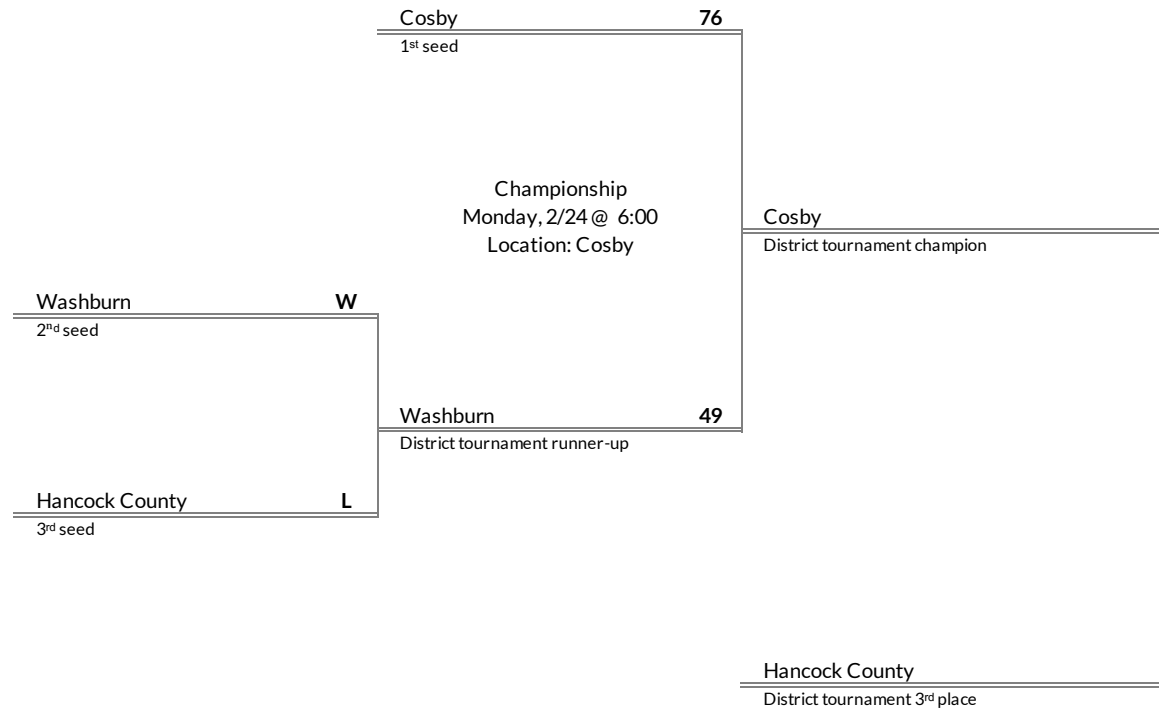

Regular Season Results

- 1 Cosby
- 2 Washburn
- 3 Hancock County

District 2A Girls Basketball Brackets

brought to you by:

Tournament Results

- 1. Cosby
- 2. Washburn
- 3. Hancock County
- 4.

Regular Season Results