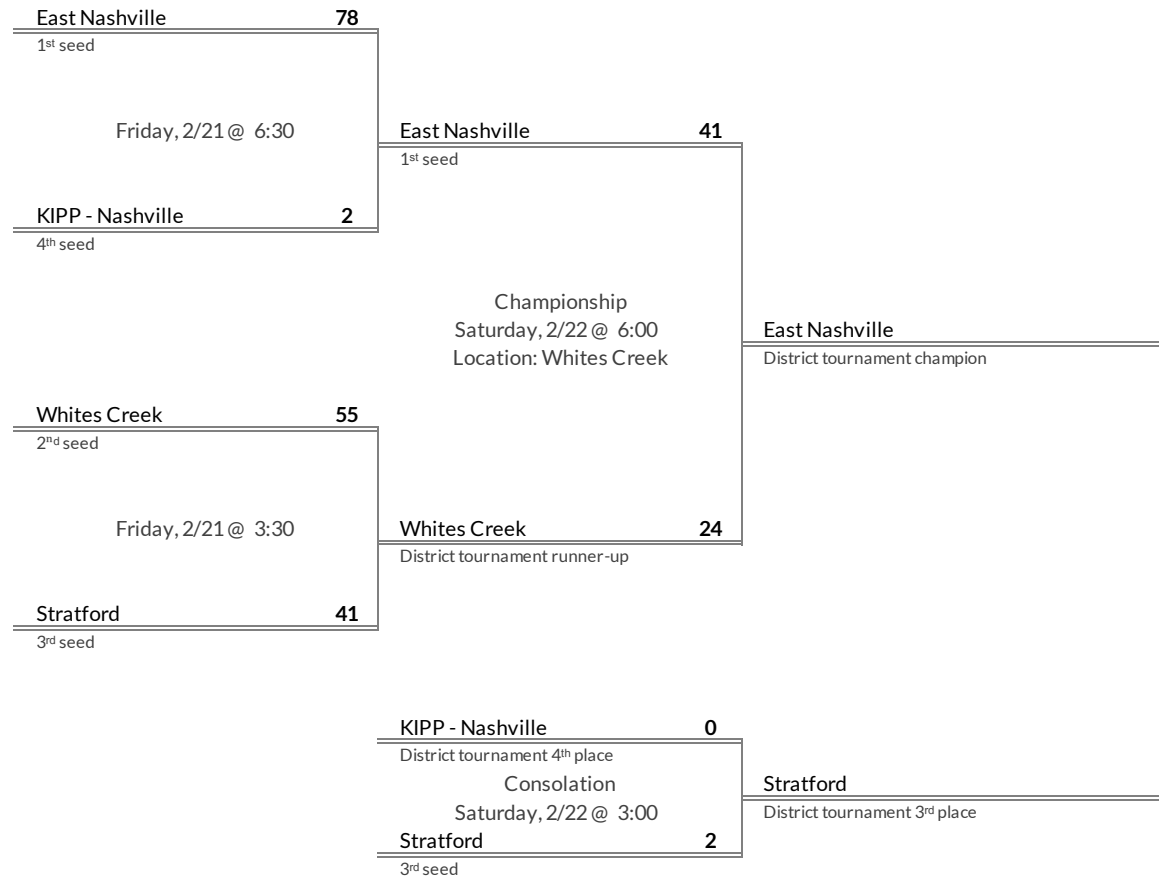

Regular Season Results

- 1 East Nashville
- 2 Whites Creek
- 3 Stratford
- 4 KIPP - Nashville

District 7AA Girls Basketball Brackets

brought to you by:

Tournament Results

1. East Nashville
2. Whites Creek
3. Stratford
4. KIPP - Nashville