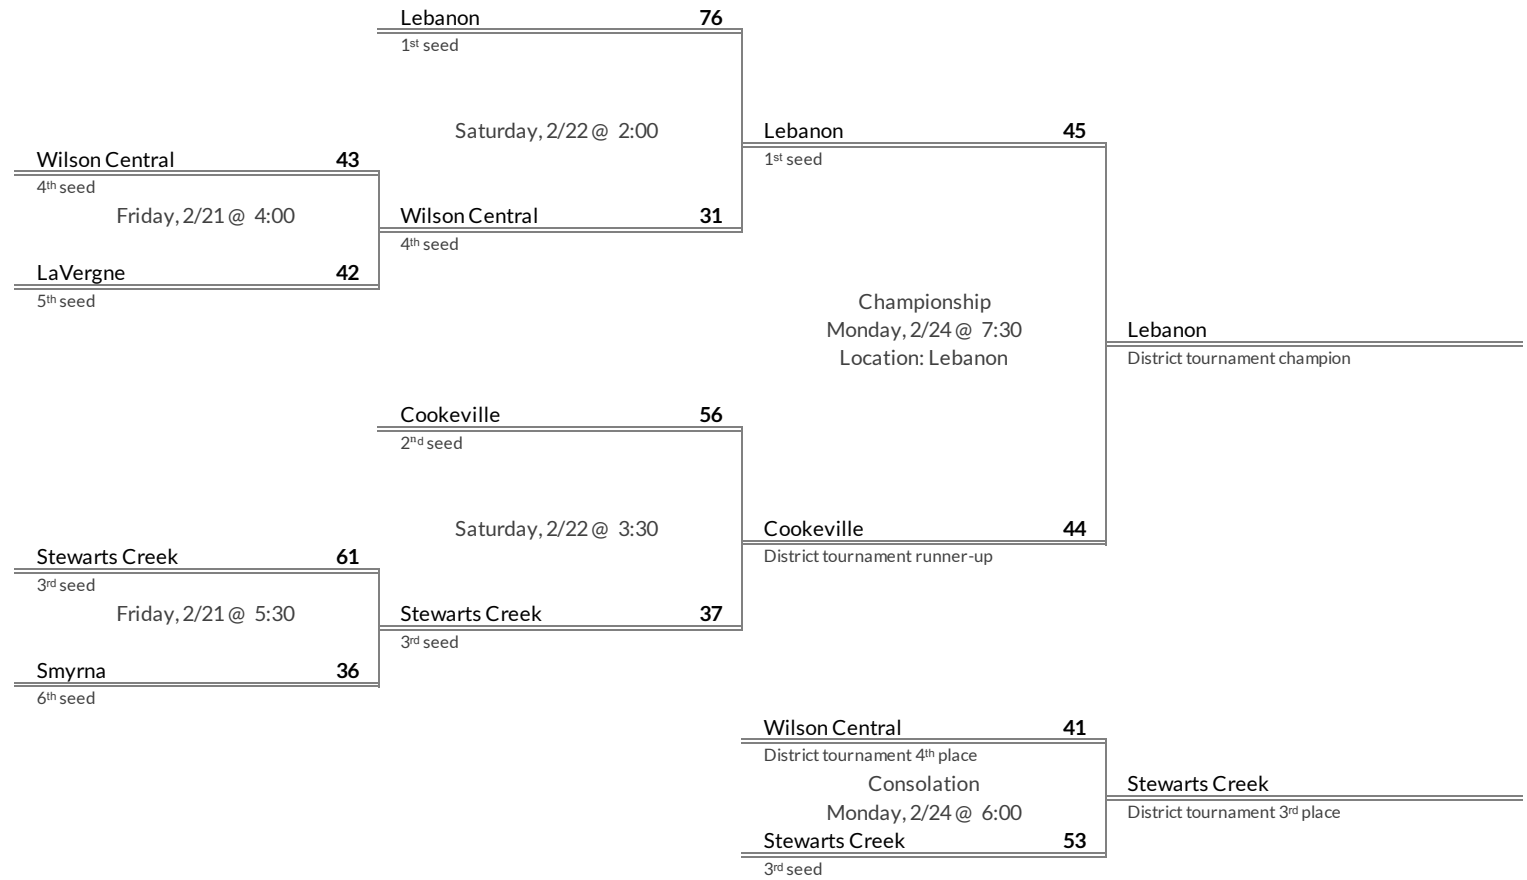

Regular Season Results

- 1 Lebanon
- 2 Cookeville
- 3 Stewarts Creek
- 4 Wilson Central
- 5 LaVergne
- 6 Smyrna

District 7AAAA Girls Basketball Brackets

brought to you by:

Tournament Results

1. Lebanon
2. Cookeville
3. Stewarts Creek
4. Wilson Central