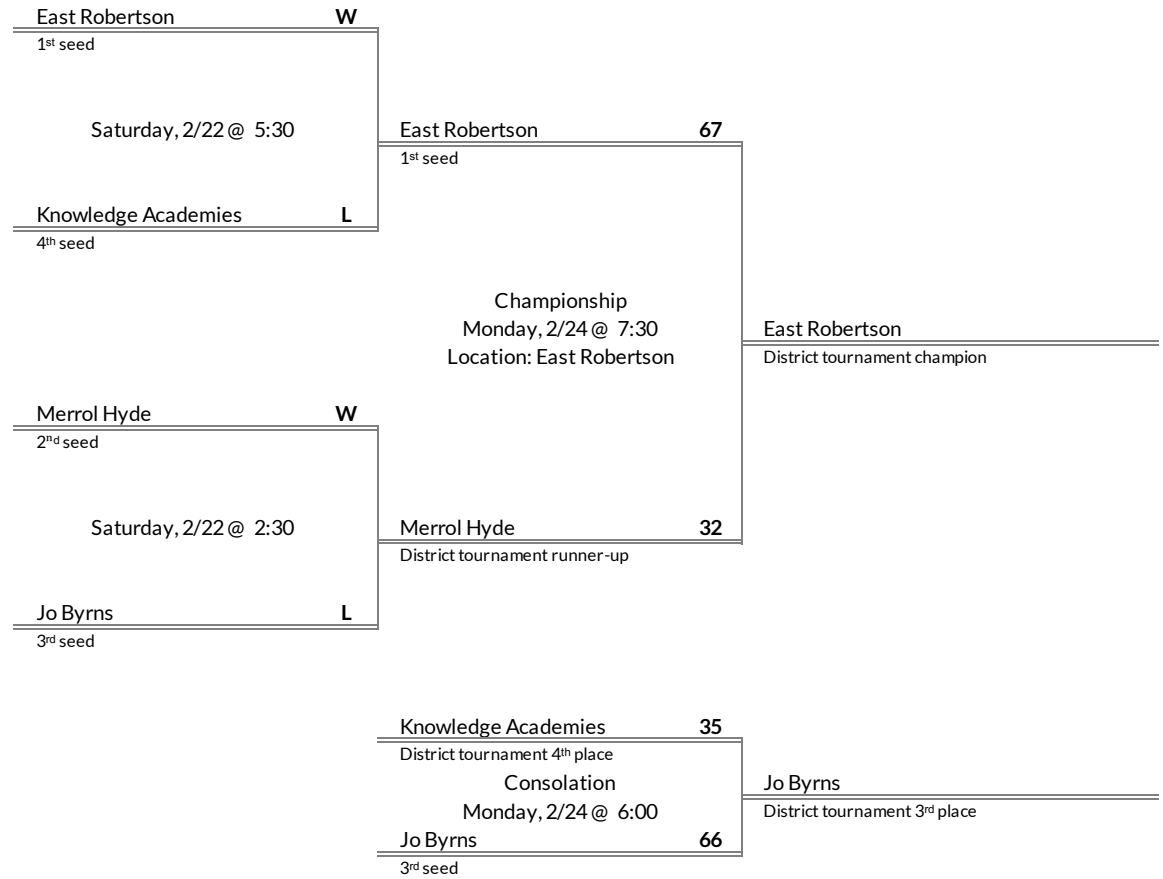

Regular Season Results

- 1 Sale Creek
- 2 Copper Basin
- 3 CSLA
- 4 Lookout Valley

District 5A Girls Basketball Brackets

brought to you by:

Tournament Results

- 1. Copper Basin
- 2. Sale Creek
- 3. CSLA
- 4. Lookout Valley

Regular Season Results

- 1 Van Buren County
- 2 South Pittsburg
- 3 Whitwell

District 6A Girls Basketball Brackets

brought to you by:

Tournament Results

- 1. Van Buren County
- 2. South Pittsburg
- 3. Whitwell
- 4.

Regular Season Results

- 1 Pickett County
- 2 Clay County
- 3 Clarkrange
- 4 Gordonsville
- 5 Red Boiling Springs

District 7A Girls Basketball Brackets

brought to you by:

Tournament Results

- 1. Pickett County
- 2. Clay County
- 3. Clarkrange
- 4. Gordonsville

Regular Season Results

- 1 East Robertson
- 2 Merrol Hyde
- 3 Jo Byrns
- 4 Knowledge Academies

District 8A Girls Basketball Brackets

brought to you by:

Tournament Results

- 1. East Robertson
- 2. Merrol Hyde
- 3. Jo Byrns
- 4. Knowledge Academies