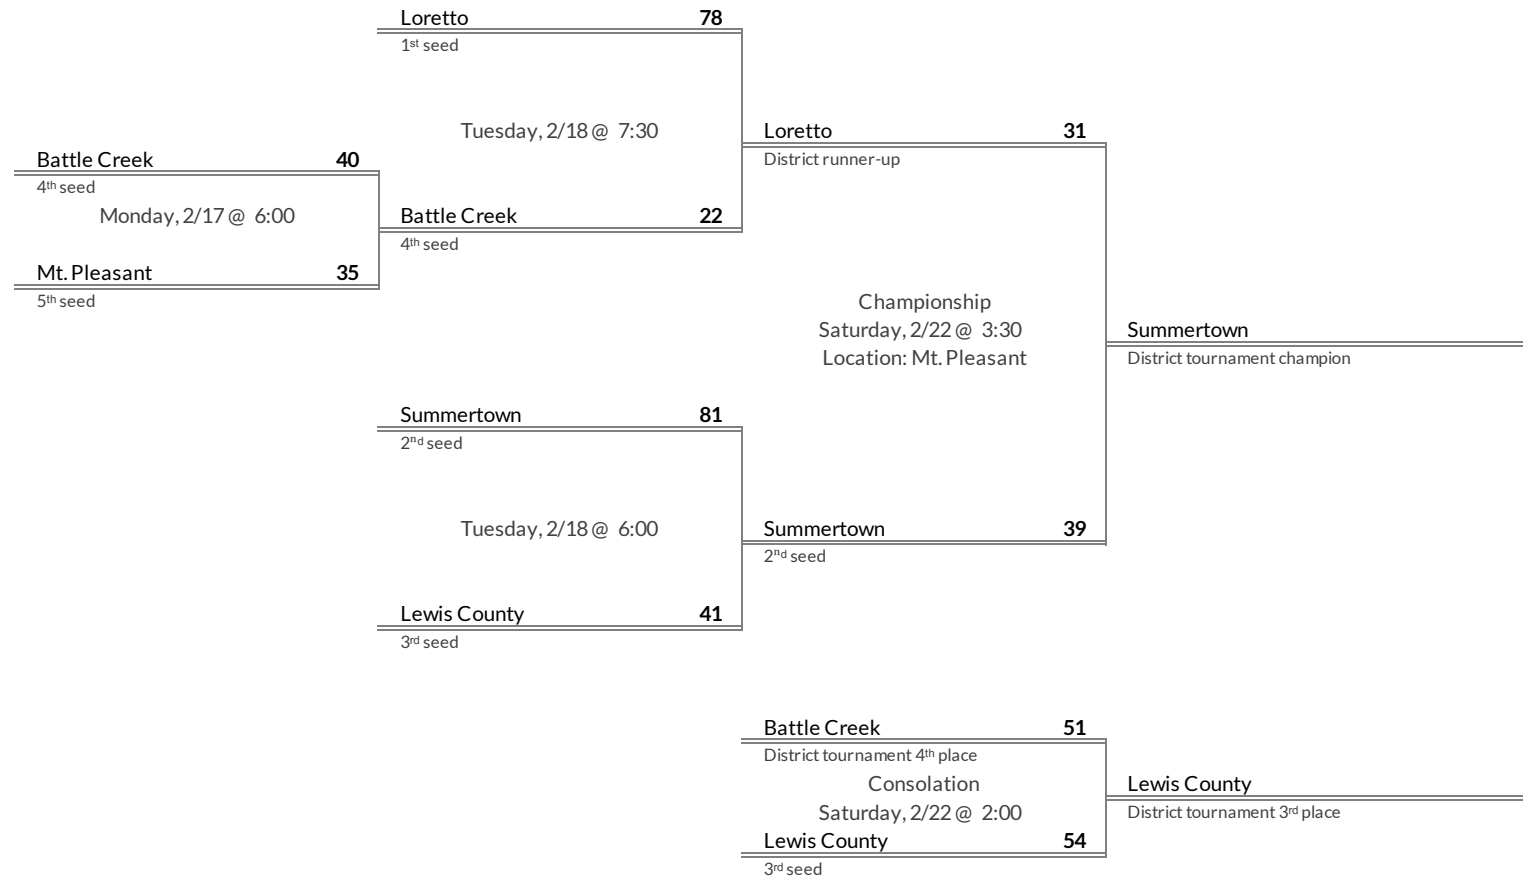

brought to you by:

Tournament Results

- 1. Summertown
- 2. Loretto
- 3. Lewis County
- 4. Battle Creek

Regular Season Results

- 1 Cheatham County
- 2 East Hickman
- 3 Hickman County
- 4 Harpeth

District 11AA Girls Basketball Brackets