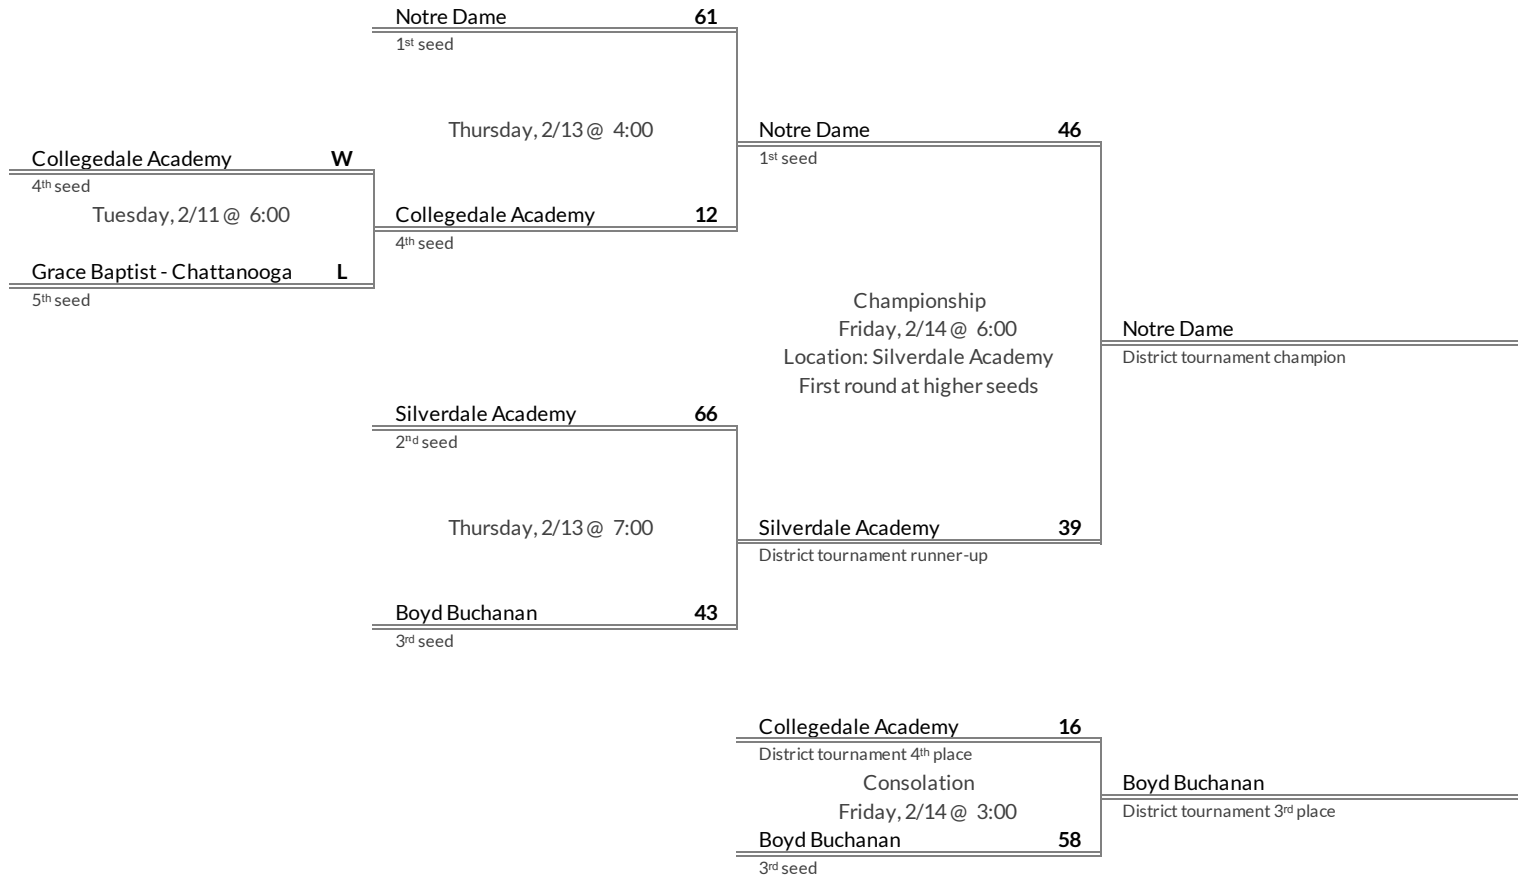

Regular Season Results

- 1 Notre Dame
- 2 Silverdale Academy
- 3 Boyd Buchanan
- 4 Collegedale Academy
- 5 Grace Baptist - Chattanooga

District A East District 2 Girls Basketball Brackets

brought to you by:

Tournament Results

1. Notre Dame
2. Silverdale Academy
3. Boyd Buchanan
4. Collegedale Academy