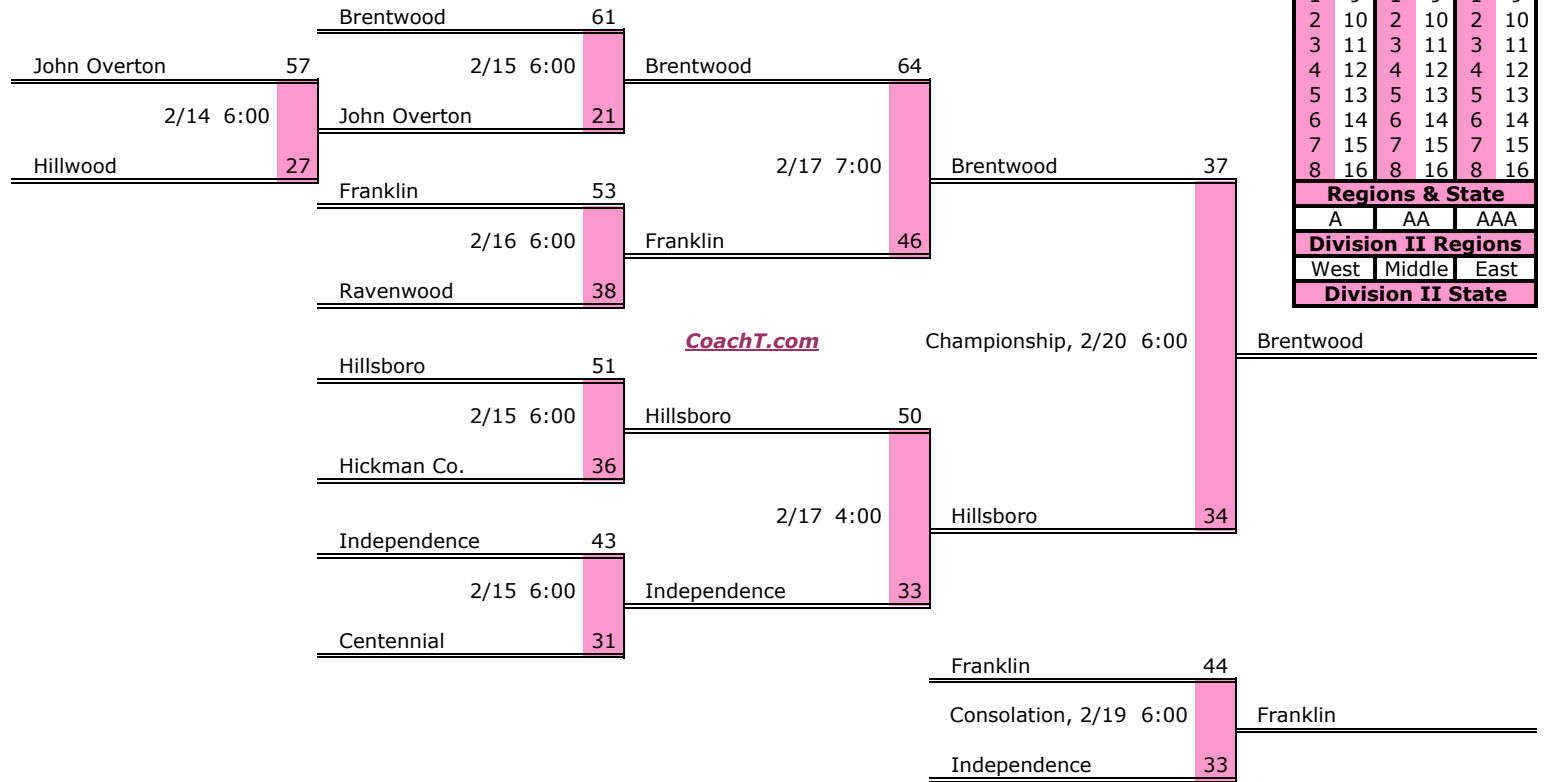

District 11 AAA

Pre-Tourney Rank:

1. Brentwood
2. Hillsboro
3. Independence
4. Franklin
5. Ravenwood
6. Centennial
7. Hickman Co.
8. John Overton
9. Hillwood

District 11 AAA Finish:

1. Brentwood
2. Hillsboro
3. Franklin
4. Independence

Districts					
A		AA		AAA	
1	9	1	9	1	9
2	10	2	10	2	10
3	11	3	11	3	11
4	12	4	12	4	12
5	13	5	13	5	13
6	14	6	14	6	14
7	15	7	15	7	15
8	16	8	16	8	16
Regions & State					
A		AA		AAA	
Division II Regions					
West		Middle		East	
Division II State