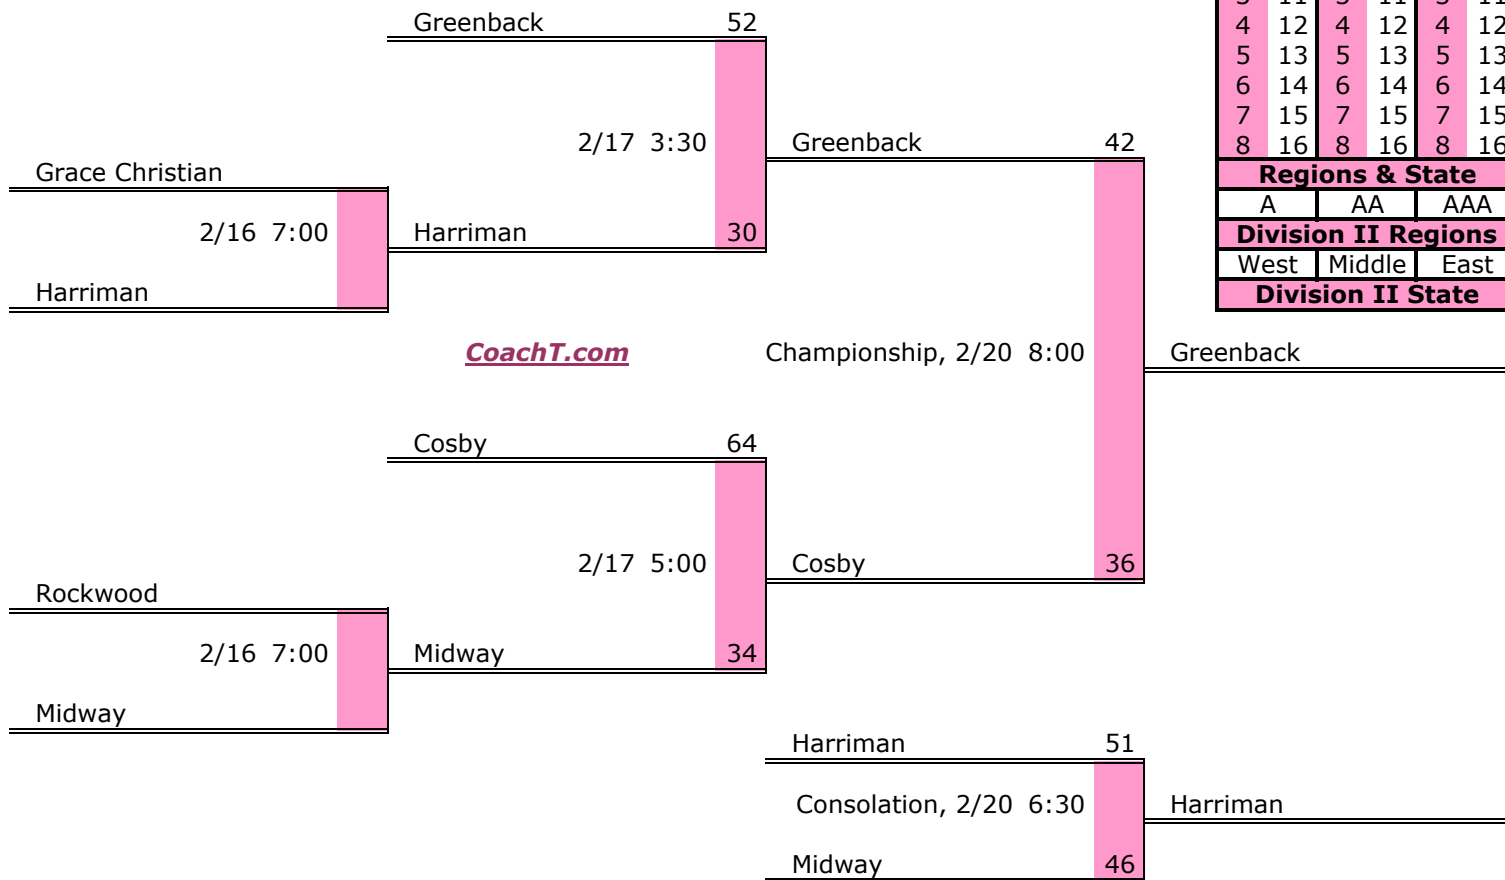

District 3 A

Pre-Tourney Rank:

1. Greenback
2. Cosby
3. Rockwood
4. Grace Christian
5. Harriman
6. Midway

District 3 A Finish:

1. Greenback
2. Cosby
3. Harriman
4. Midway