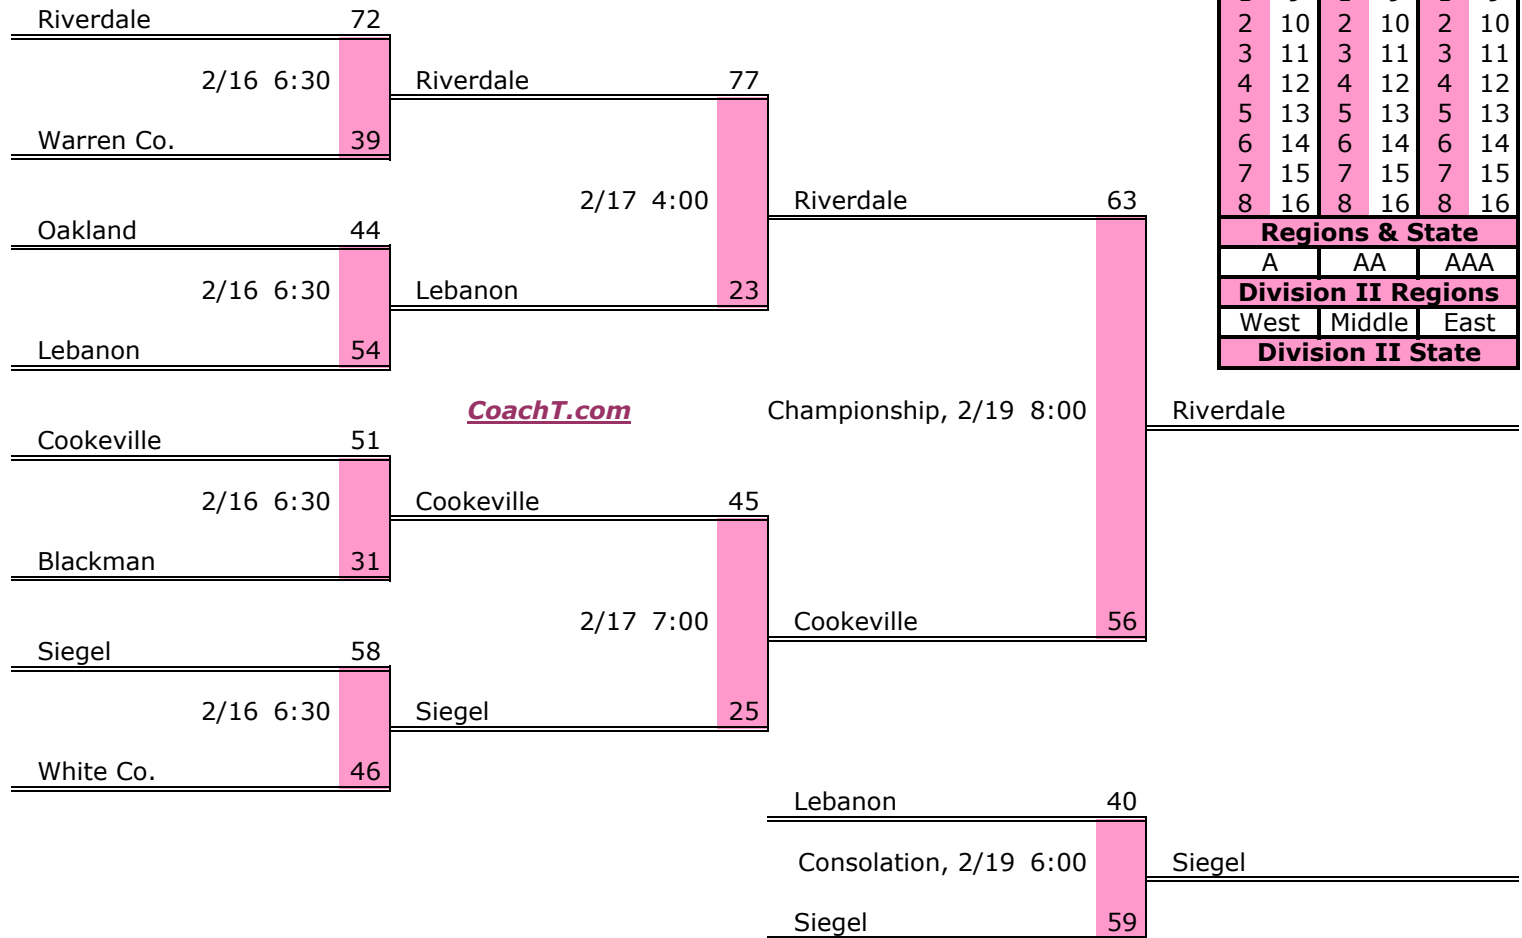

District 7 AAA

Pre-Tourney Rank:

1. Riverdale
2. Cookeville
3. Siegel
4. Oakland
5. Lebanon
6. White Co.
7. Blackman
8. Warren Co.

District 7 AAA Finish:

1. Riverdale
2. Cookeville
3. Siegel
4. Lebanon

Districts					
A		AA		AAA	
1	9	1	9	1	9
2	10	2	10	2	10
3	11	3	11	3	11
4	12	4	12	4	12
5	13	5	13	5	13
6	14	6	14	6	14
7	15	7	15	7	15
8	16	8	16	8	16
Regions & State					
A		AA		AAA	
Division II Regions					
West		Middle		East	
Division II State