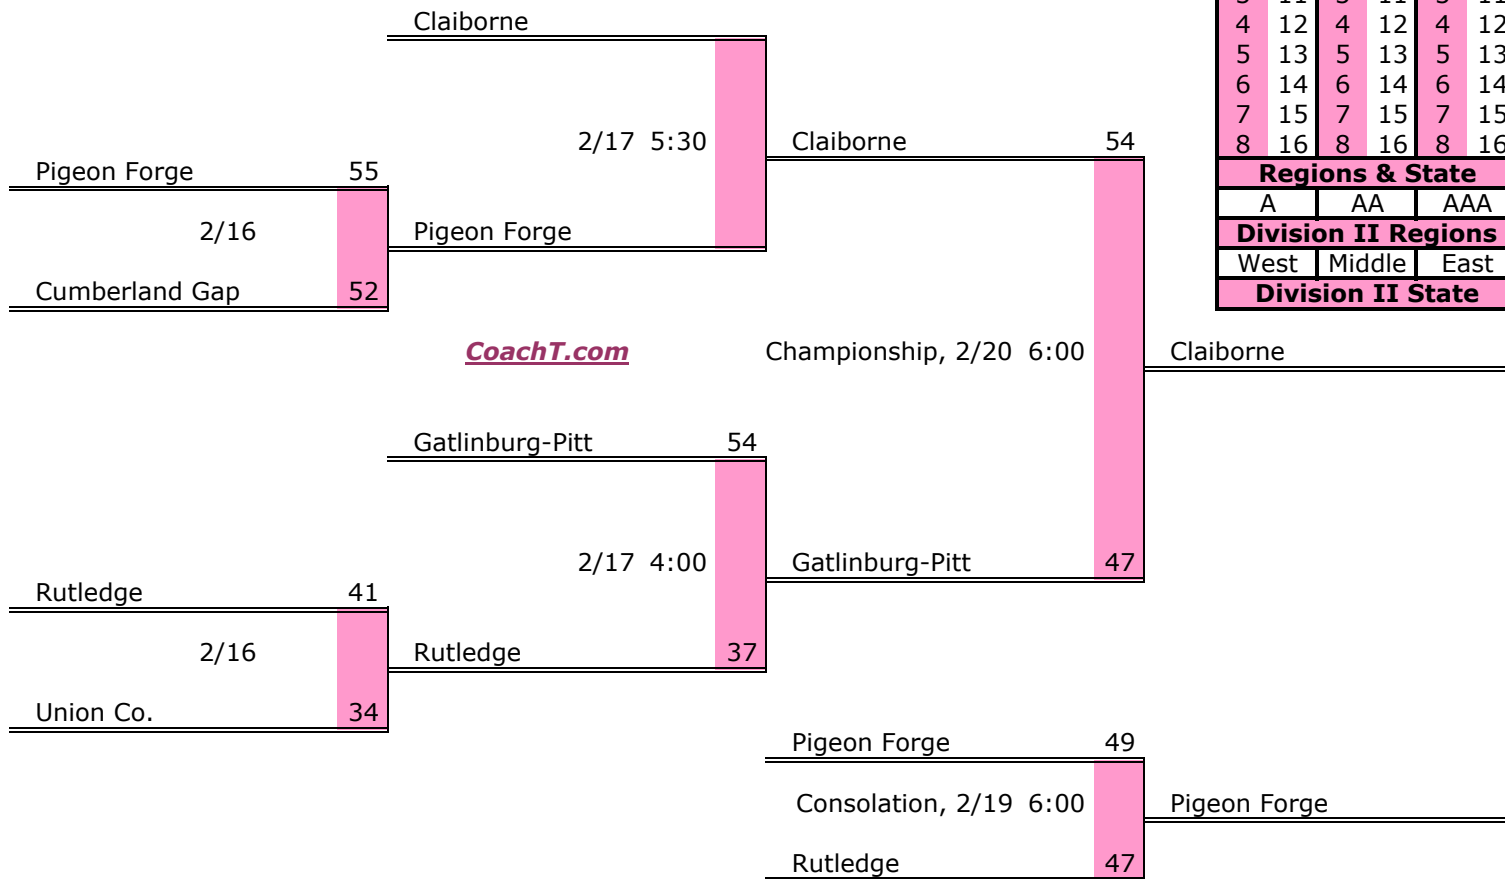

District 1 AA Finish:

1. Unicoi Co.
2. South Greene
3. Elizabethton
4. Happy Valley

Districts					
A		AA		AAA	
1	9	1	9	1	9
2	10	2	10	2	10
3	11	3	11	3	11
4	12	4	12	4	12
5	13	5	13	5	13
6	14	6	14	6	14
7	15	7	15	7	15
8	16	8	16	8	16
Regions & State					
A		AA		AAA	
Division II Regions					
West		Middle		East	
Division II State					

District 2 AA

Pre-Tourney Rank:

1. Claiborne
2. Gatlinburg-Pitt
3. Rutledge
4. Pigeon Forge
5. Cumberland Gap
6. Union Co.

District 2 AA Finish:

1. Claiborne
2. Gatlinburg-Pitt
3. Pigeon Forge
4. Rutledge