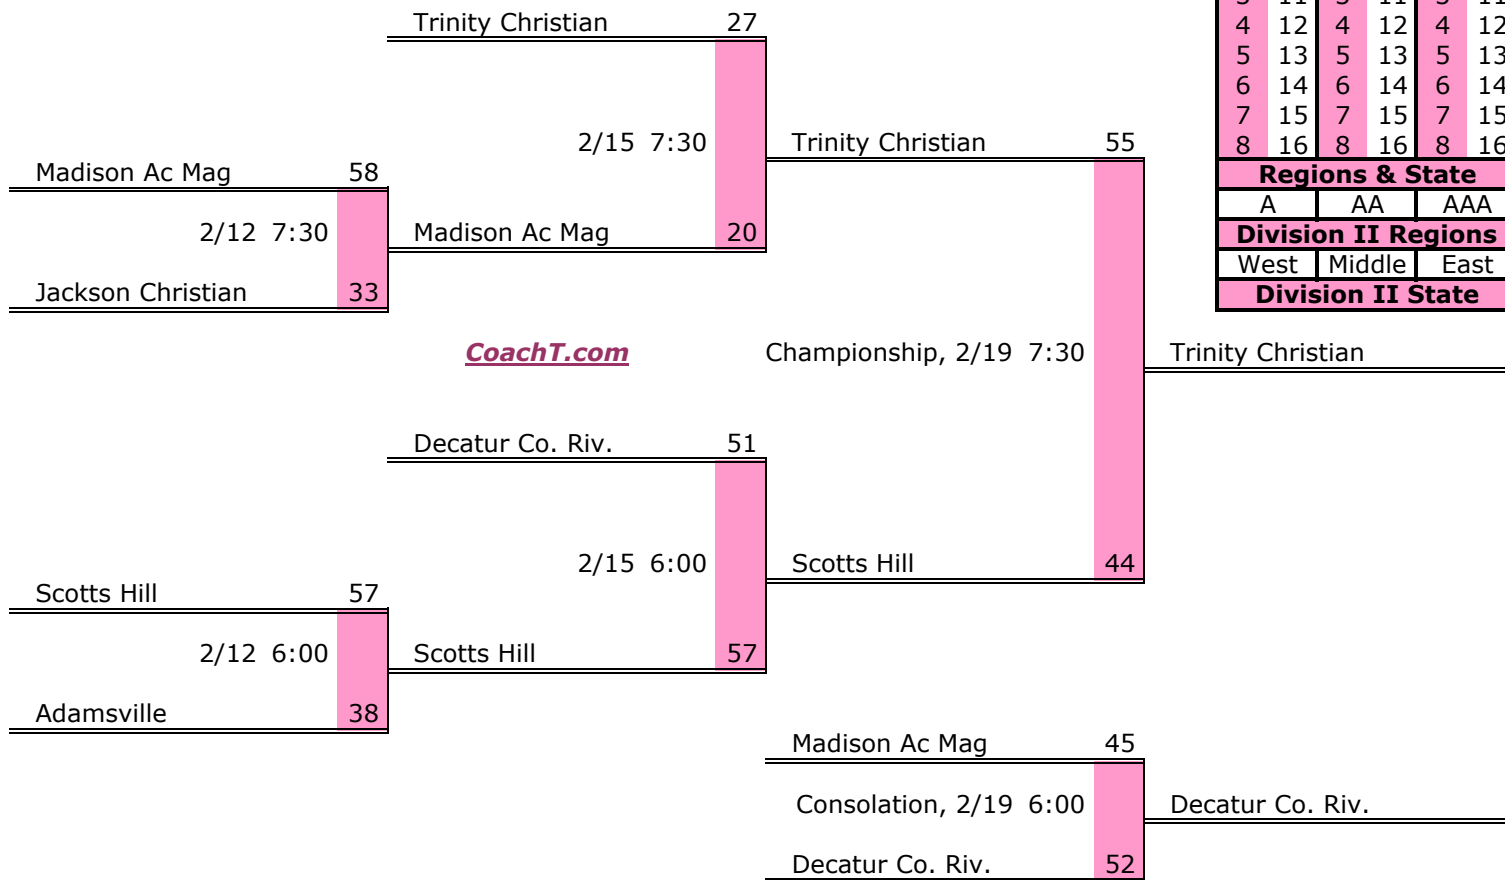

District 15 A

Pre-Tourney Rank:

1. Trinity Christian
2. Decatur Co. Riv.
3. Scotts Hill
4. Madison Ac Mag
5. Jackson Christian
6. Adamsville

Districts					
A		AA		AAA	
1	9	1	9	1	9
2	10	2	10	2	10
3	11	3	11	3	11
4	12	4	12	4	12
5	13	5	13	5	13
6	14	6	14	6	14
7	15	7	15	7	15
8	16	8	16	8	16
Regions & State					
A		AA		AAA	
Division II Regions					
West		Middle		East	
Division II State					

District 15 A Finish:

1. Trinity Christian
2. Scotts Hill
3. Decatur Co. Riv.
4. Madison Ac Mag