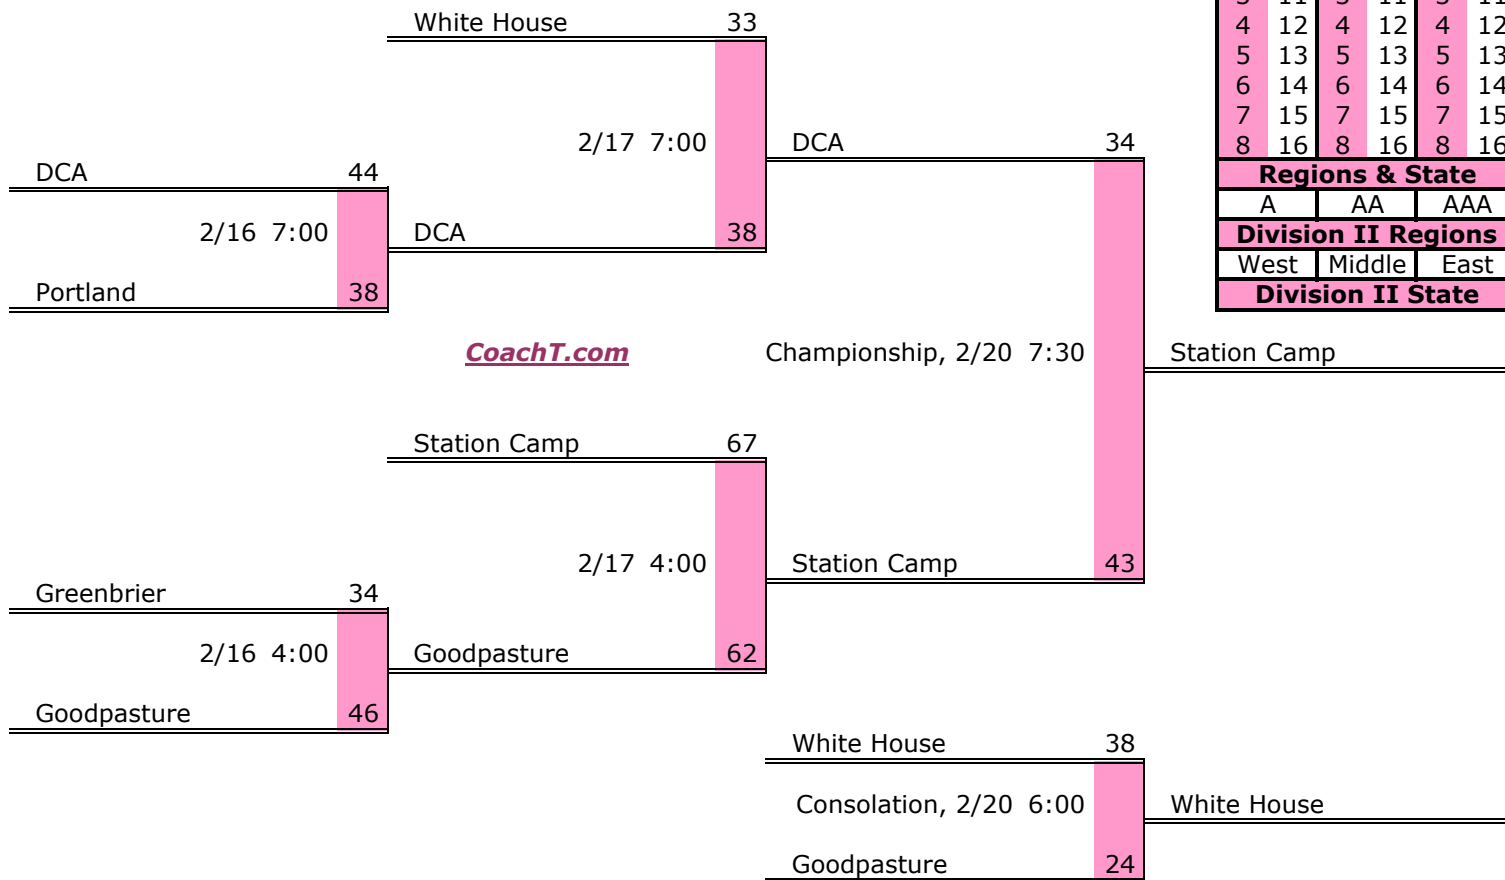

District 8 AA

Pre-Tourney Rank:

1. White House
2. Station Camp
3. Greenbrier
4. DCA
5. Portland
6. Goodpasture

District 9 AA

Pre-Tourney Rank:

1. David Lipscomb
2. Ezell-Harding
3. Franklin Rd Acad
4. Pearl Cohn
5. CPA
6. Hume-Fogg
7. Martin Luther King