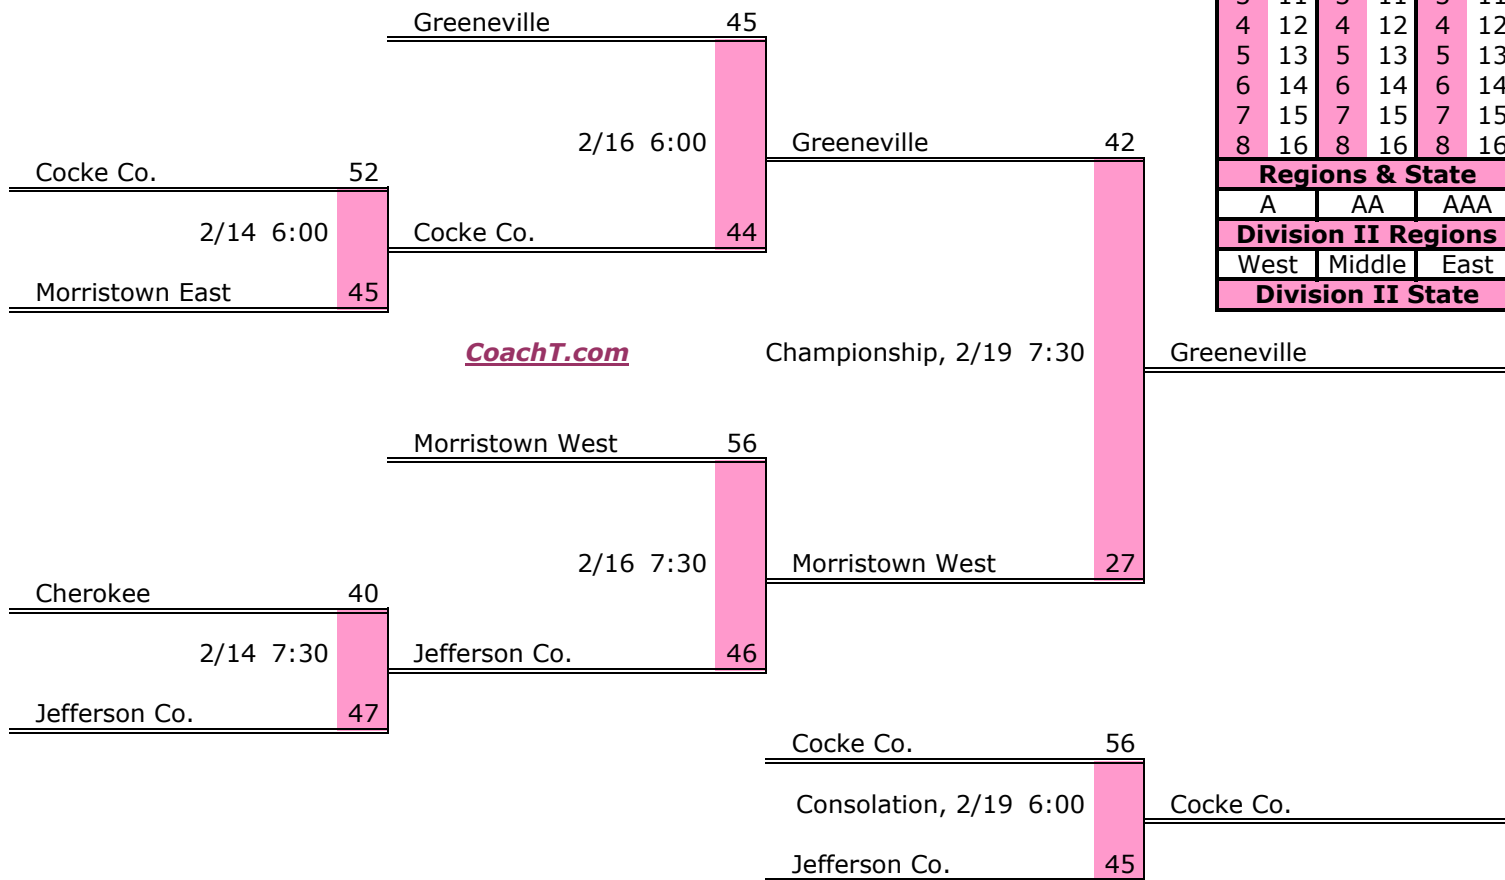

District 2 AAA

Pre-Tourney Rank:

1. Greeneville
2. Morristown West
3. Cherokee
4. Cocke Co.
5. Morristown East
6. Jefferson Co.

District 2 AAA Finish:

1. Greeneville
2. Morristown West
3. Cocke Co.
4. Jefferson Co.