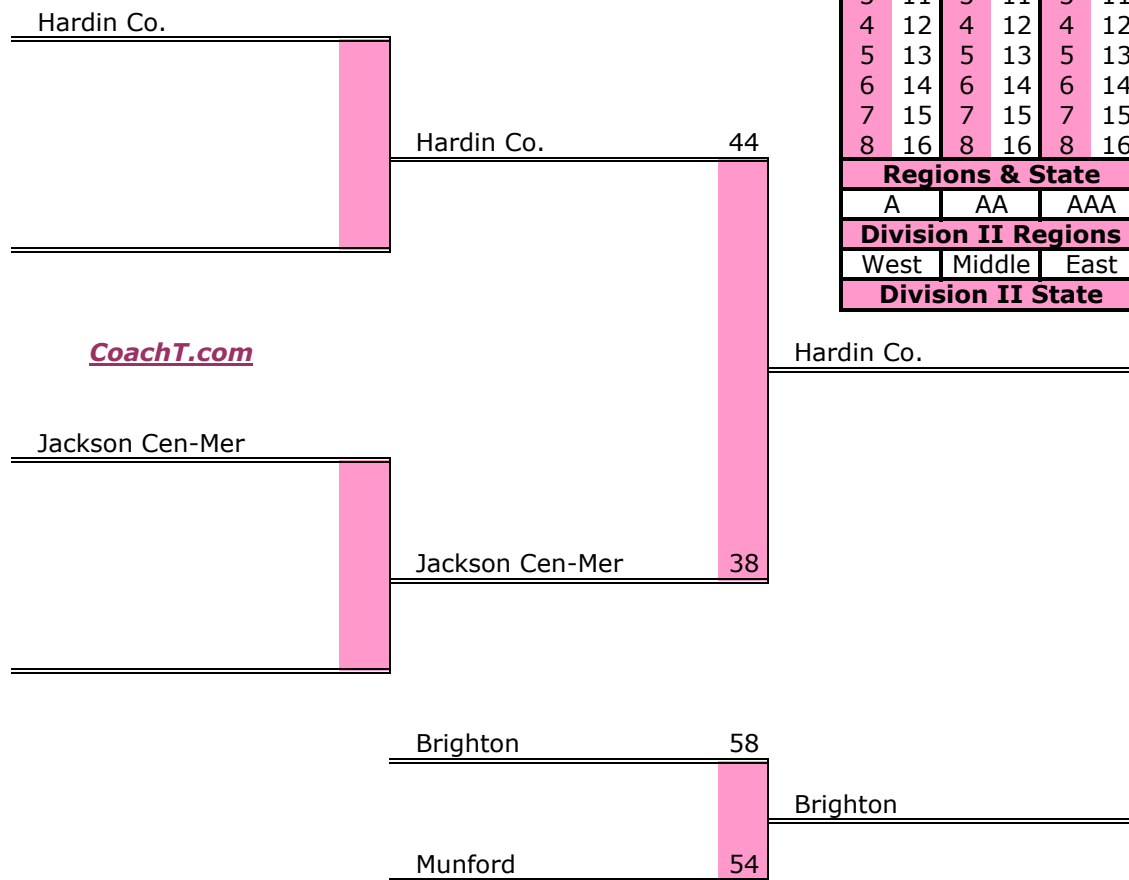

District 13 AAA

Pre-Tourney Rank:

Districts					
A		AA		AAA	
1	9	1	9	1	9
2	10	2	10	2	10
3	11	3	11	3	11
4	12	4	12	4	12
5	13	5	13	5	13
6	14	6	14	6	14
7	15	7	15	7	15
8	16	8	16	8	16
Regions & State					
A		AA		AAA	
Division II Regions					
West		Middle		East	
Division II State					

District 13 AAA Finish:

1. Hardin Co.
2. Jackson Cen-Mer
3. Brighton
4. Munford