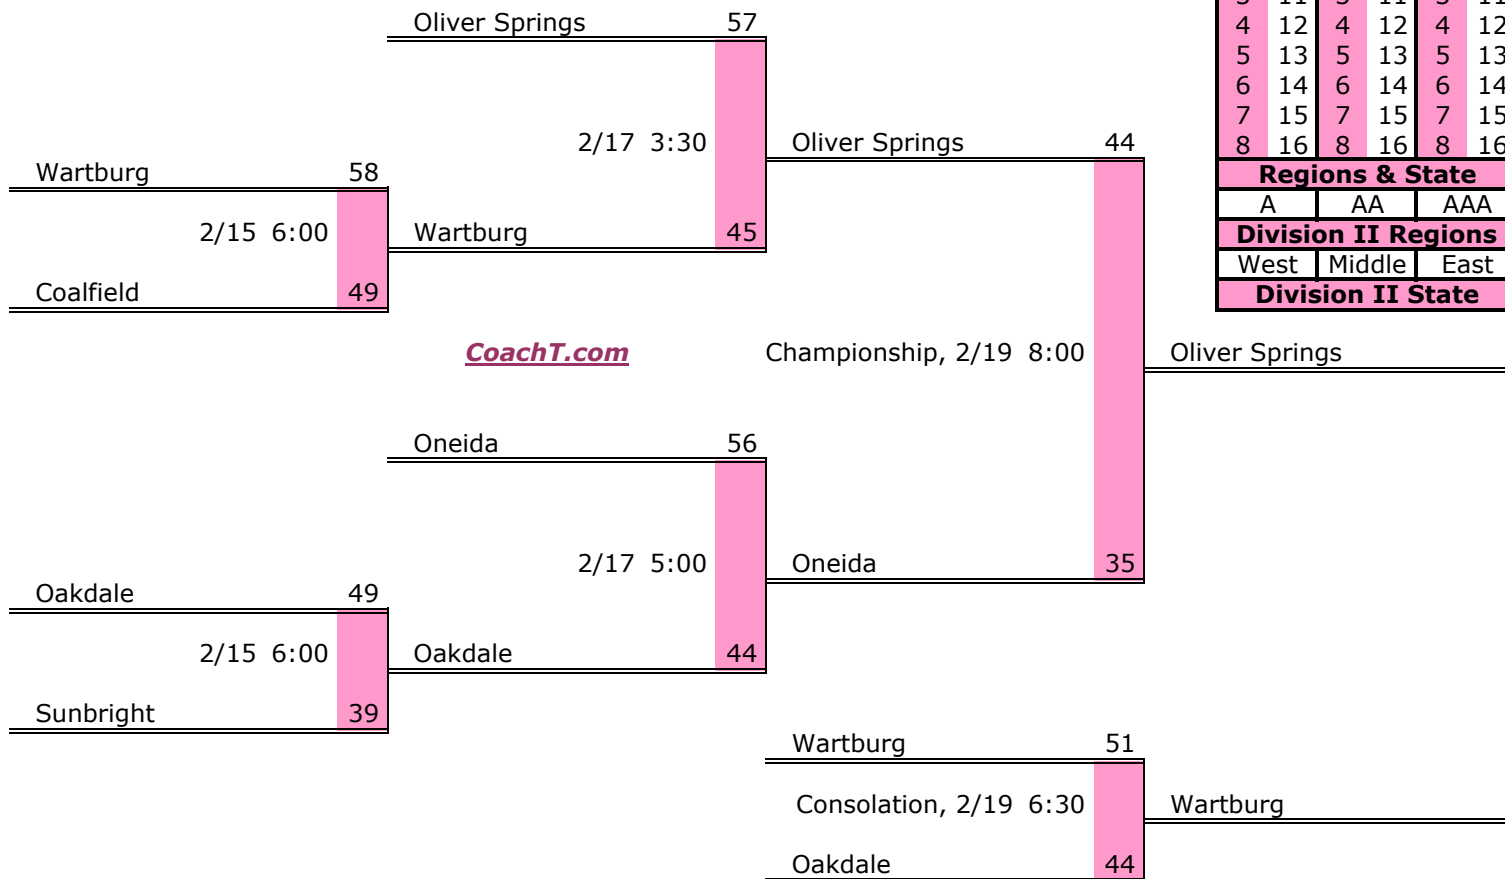

District 3 A

Pre-Tourney Rank:

1. Greenback
2. Cosby
3. Rockwood
4. Grace Christian
5. Harriman
6. Midway

District 3 A Finish:

1. Greenback
2. Cosby
3. Harriman
4. Midway

District 4 A

Pre-Tourney Rank:

1. Oliver Springs
2. Oneida
3. Oakdale
4. Wartburg
5. Coalfield
6. Sunbright