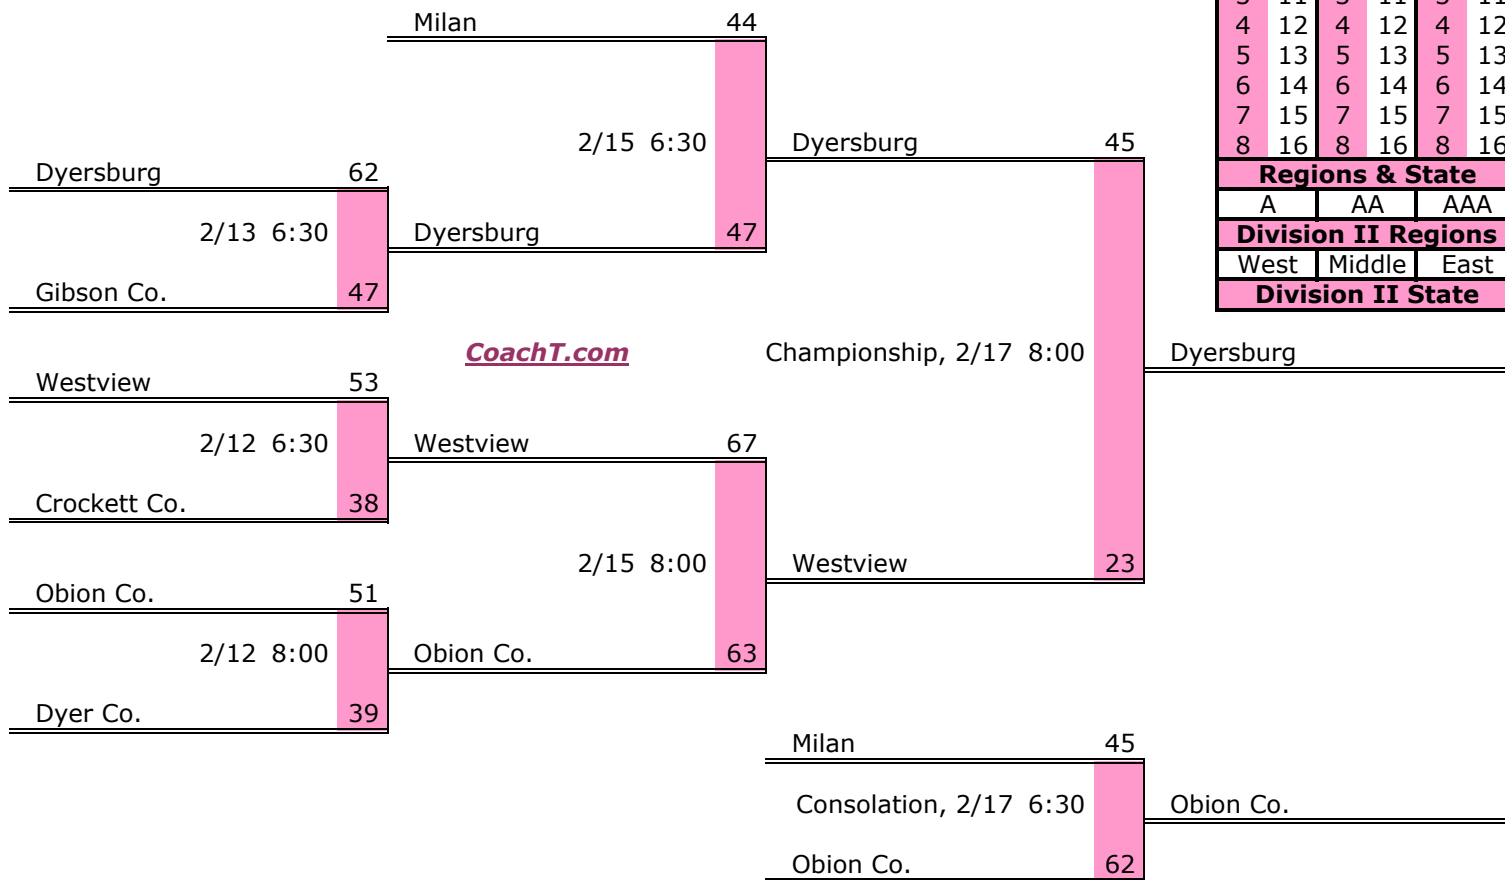

District 13 AA

Pre-Tourney Rank:

1. Milan
2. Westview
3. Obion Co.
4. Dyersburg
5. Gibson Co.
6. Dyer Co.
7. Crockett Co.

District 13 AA Finish:

1. Dyersburg
2. Westview
3. Obion Co.
4. Milan

Districts					
A		AA		AAA	
1	9	1	9	1	9
2	10	2	10	2	10
3	11	3	11	3	11
4	12	4	12	4	12
5	13	5	13	5	13
6	14	6	14	6	14
7	15	7	15	7	15
8	16	8	16	8	16
Regions & State					
A		AA		AAA	
Division II Regions					
West		Middle		East	
Division II State