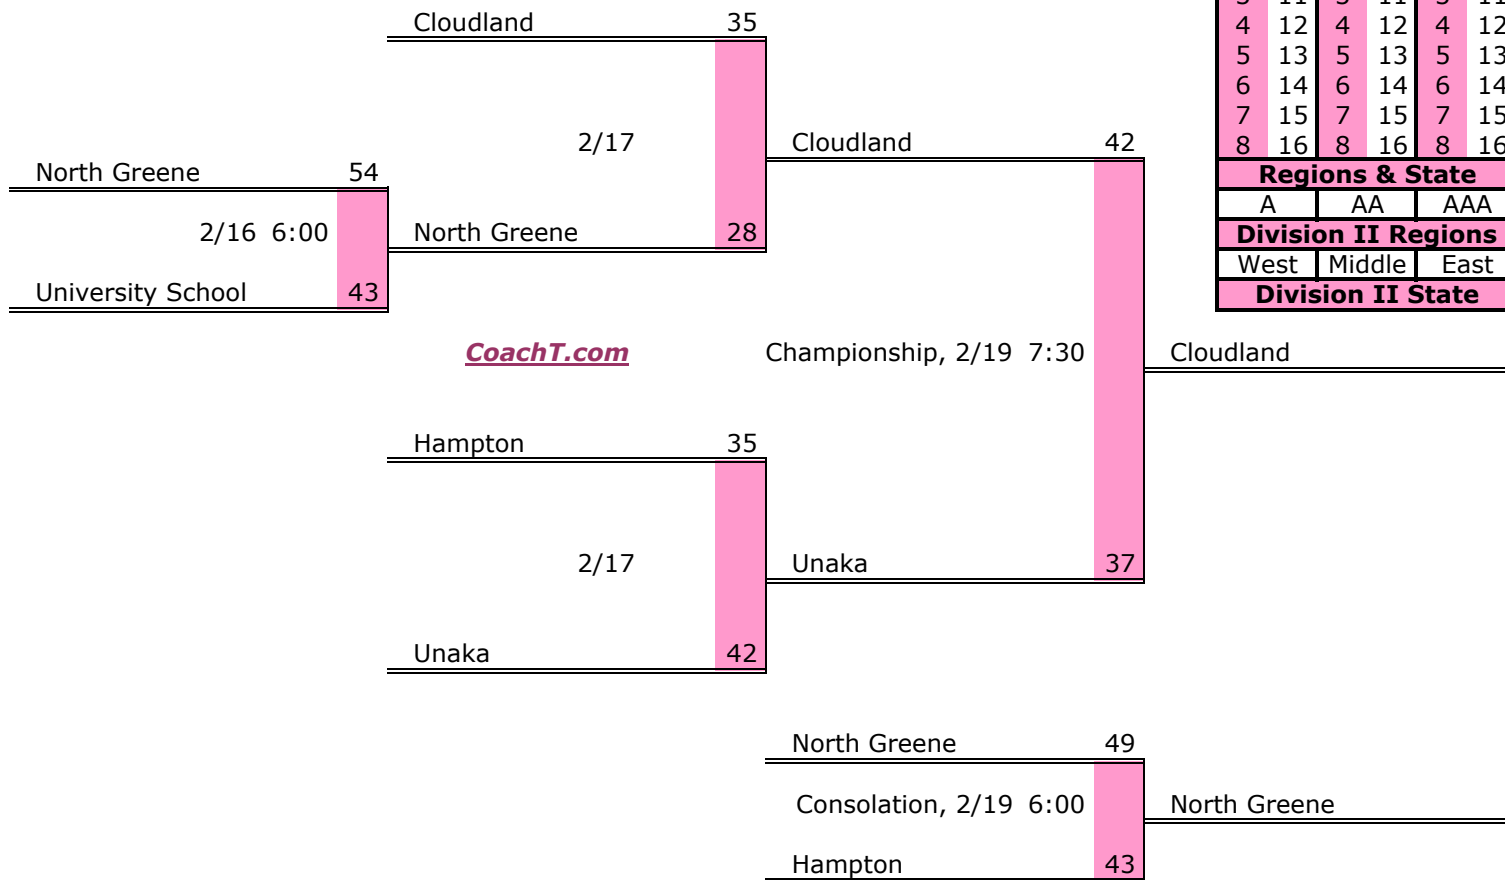

District 1 A

Pre-Tourney Rank:

1. Cloudland
2. Hampton
3. Unaka
4. North Greene
5. University School

District 1 A Finish:

1. Cloudland
2. Unaka
3. North Greene
4. Hampton