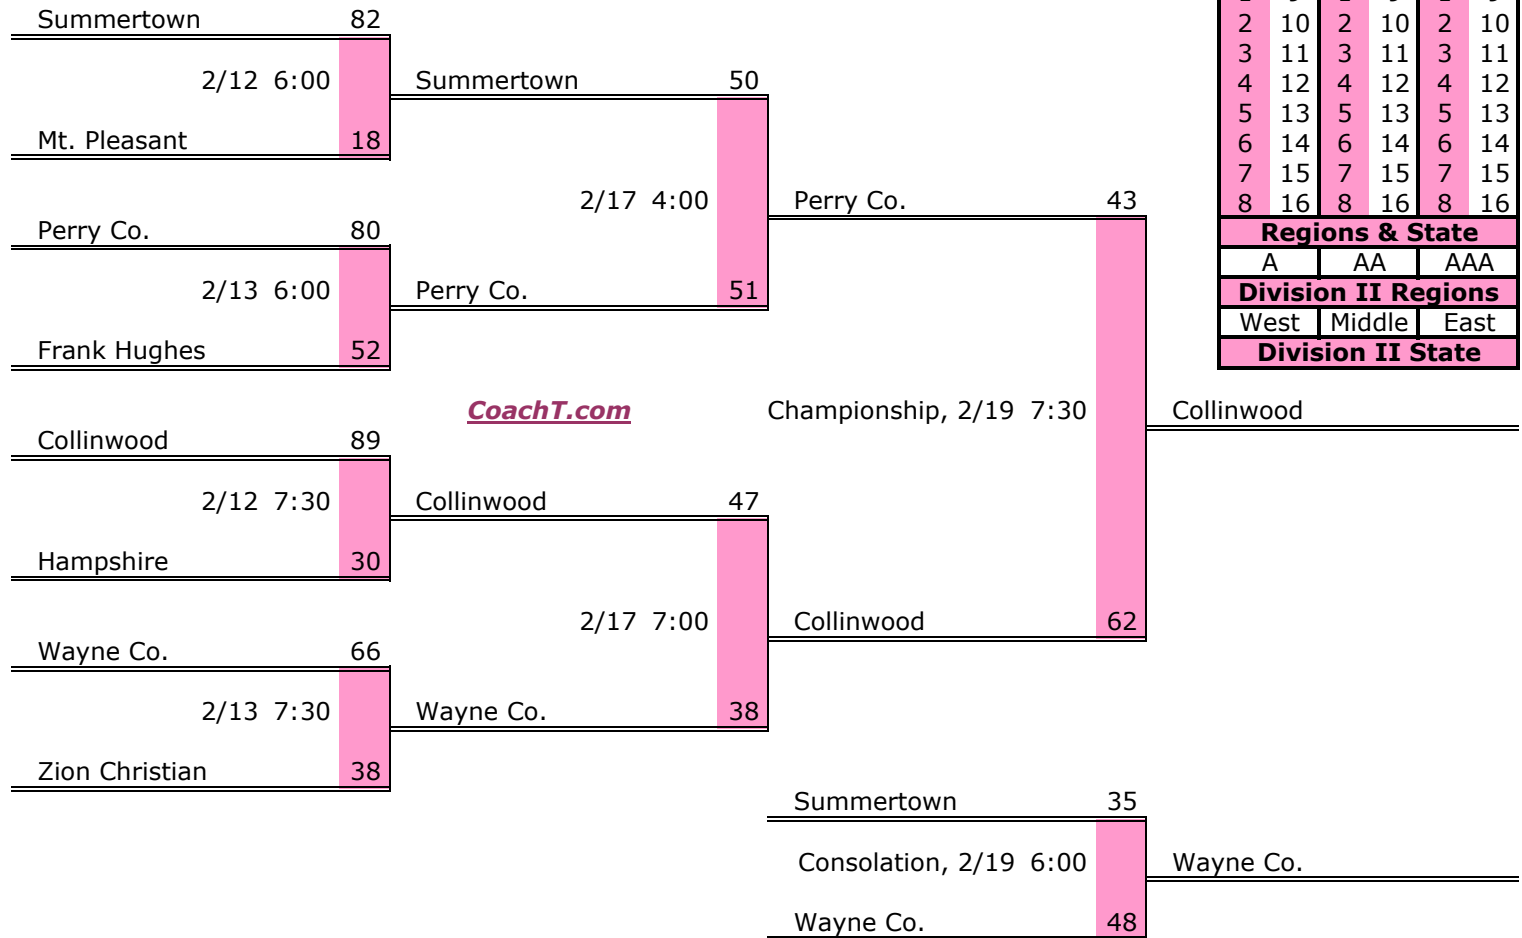

District 12 A

Pre-Tourney Rank:

1. Summertown
2. Collinwood
3. Wayne Co.
4. Perry Co.
5. Frank Hughes
6. Zion Christian
7. Hampshire
8. Mt. Pleasant

Districts					
A		AA		AAA	
1	9	1	9	1	9
2	10	2	10	2	10
3	11	3	11	3	11
4	12	4	12	4	12
5	13	5	13	5	13
6	14	6	14	6	14
7	15	7	15	7	15
8	16	8	16	8	16
Regions & State					
A		AA		AAA	
Division II Regions					
West		Middle		East	
Division II State					

District 12 A Finish:

1. Collinwood
2. Perry Co.
3. Wayne Co.
4. Summertown