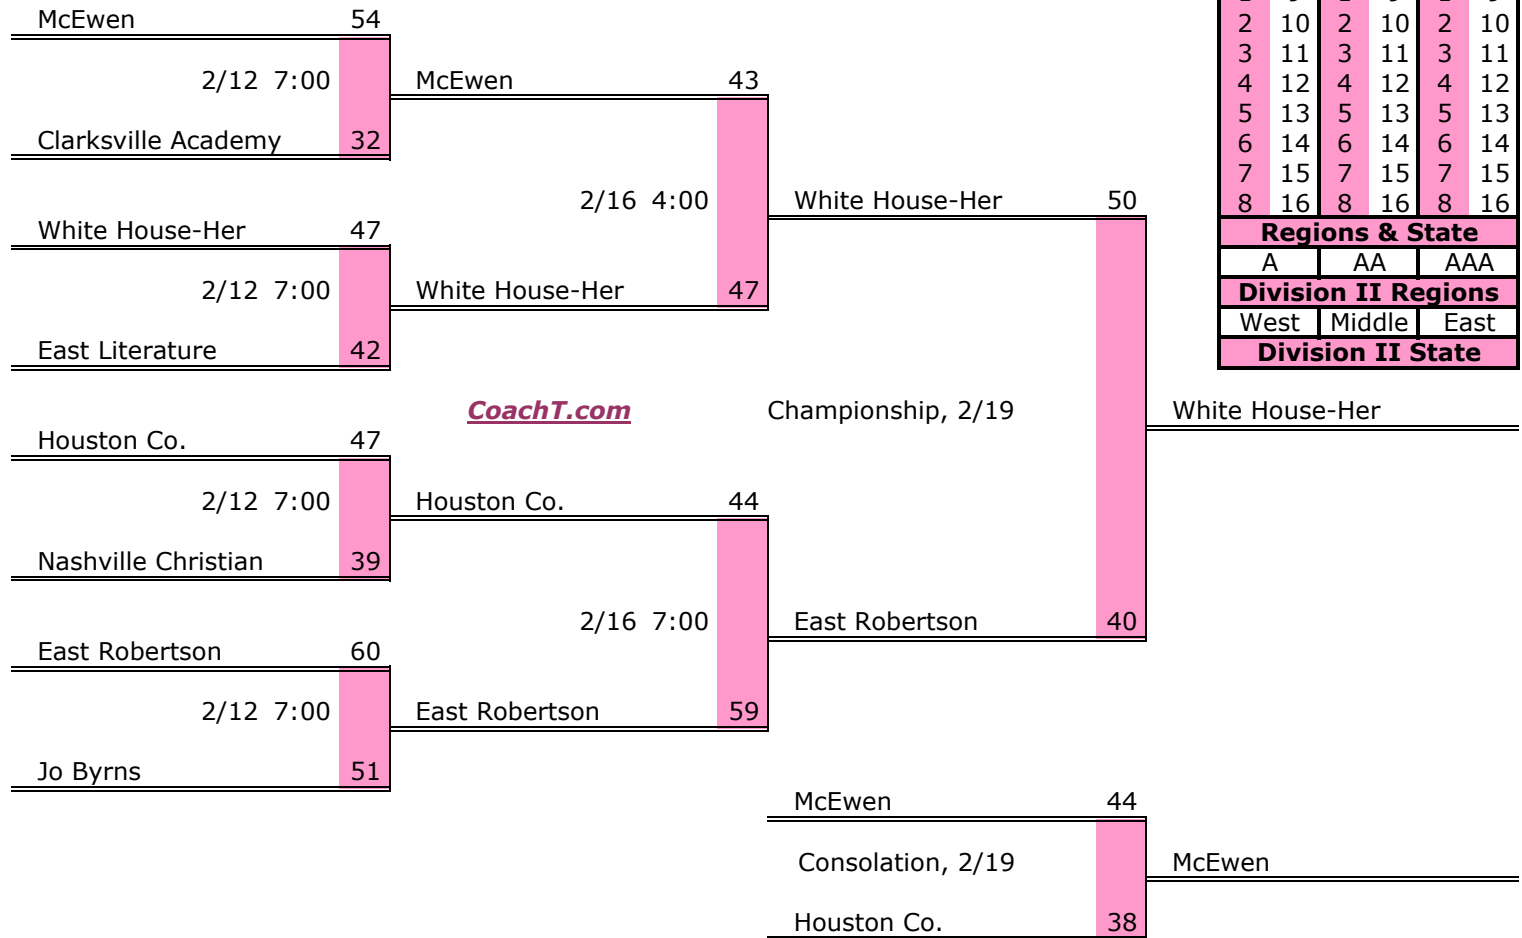

District 10 A Finish:

1. White House-Her
2. East Robertson
3. McEwen
4. Houston Co.

Districts					
A		AA		AAA	
1	9	1	9	1	9
2	10	2	10	2	10
3	11	3	11	3	11
4	12	4	12	4	12
5	13	5	13	5	13
6	14	6	14	6	14
7	15	7	15	7	15
8	16	8	16	8	16
Regions & State					
A		AA		AAA	
Division II Regions					
West		Middle		East	
Division II State					