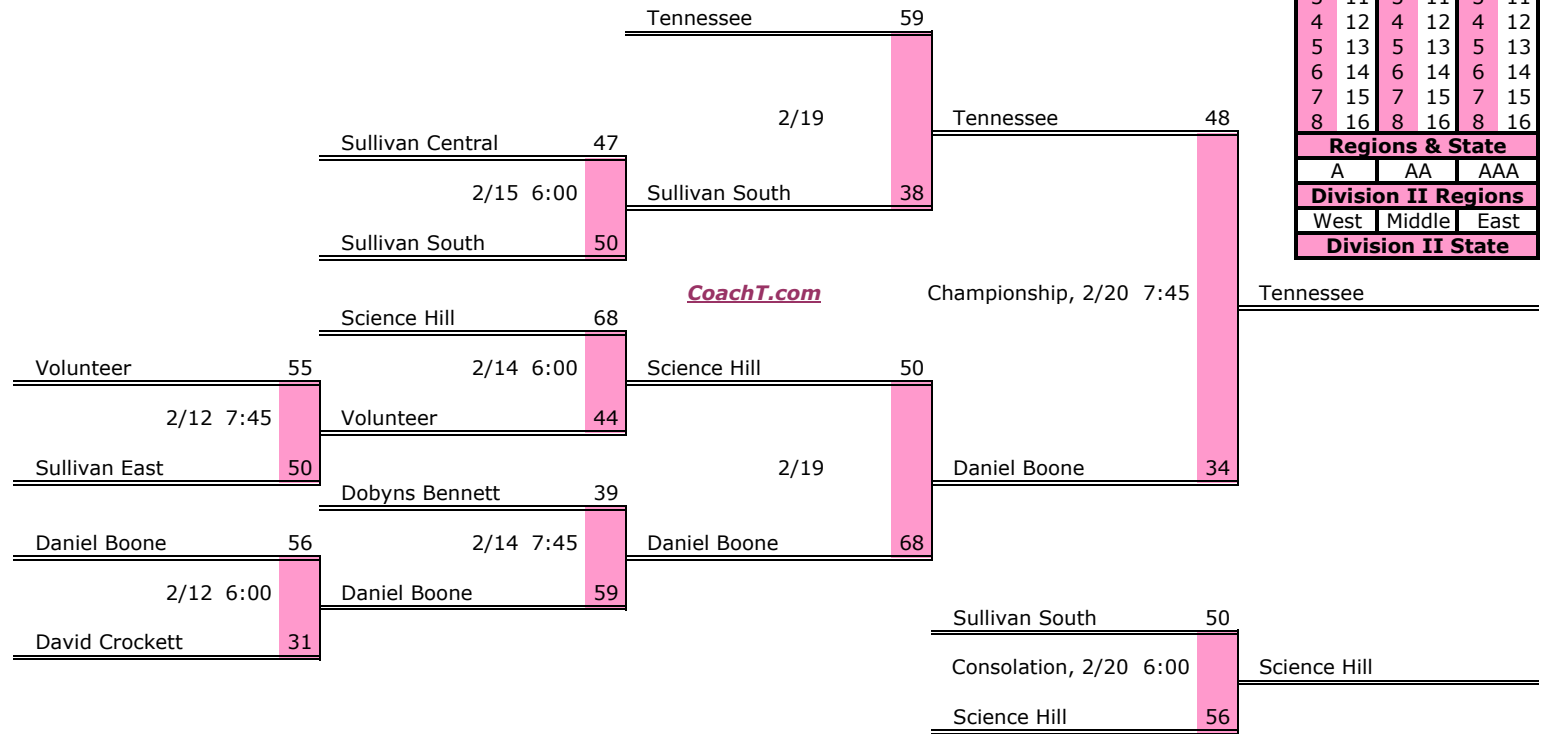

District 1 AAA

Pre-Tourney Rank:

1. Tennessee
2. Science Hill
3. Dobyys Bennett
4. Sullivan Central
5. Sullivan South
6. Daniel Boone
7. Volunteer
8. Sullivan East
9. David Crockett

District 1 AAA Finish:

1. Tennessee
2. Daniel Boone
3. Science Hill
4. Sullivan South

Districts					
A		AA		AAA	
1	9	1	9	1	9
2	10	2	10	2	10
3	11	3	11	3	11
4	12	4	12	4	12
5	13	5	13	5	13
6	14	6	14	6	14
7	15	7	15	7	15
8	16	8	16	8	16
Regions & State					
A		AA		AAA	
Division II Regions					
West		Middle		East	
Division II State