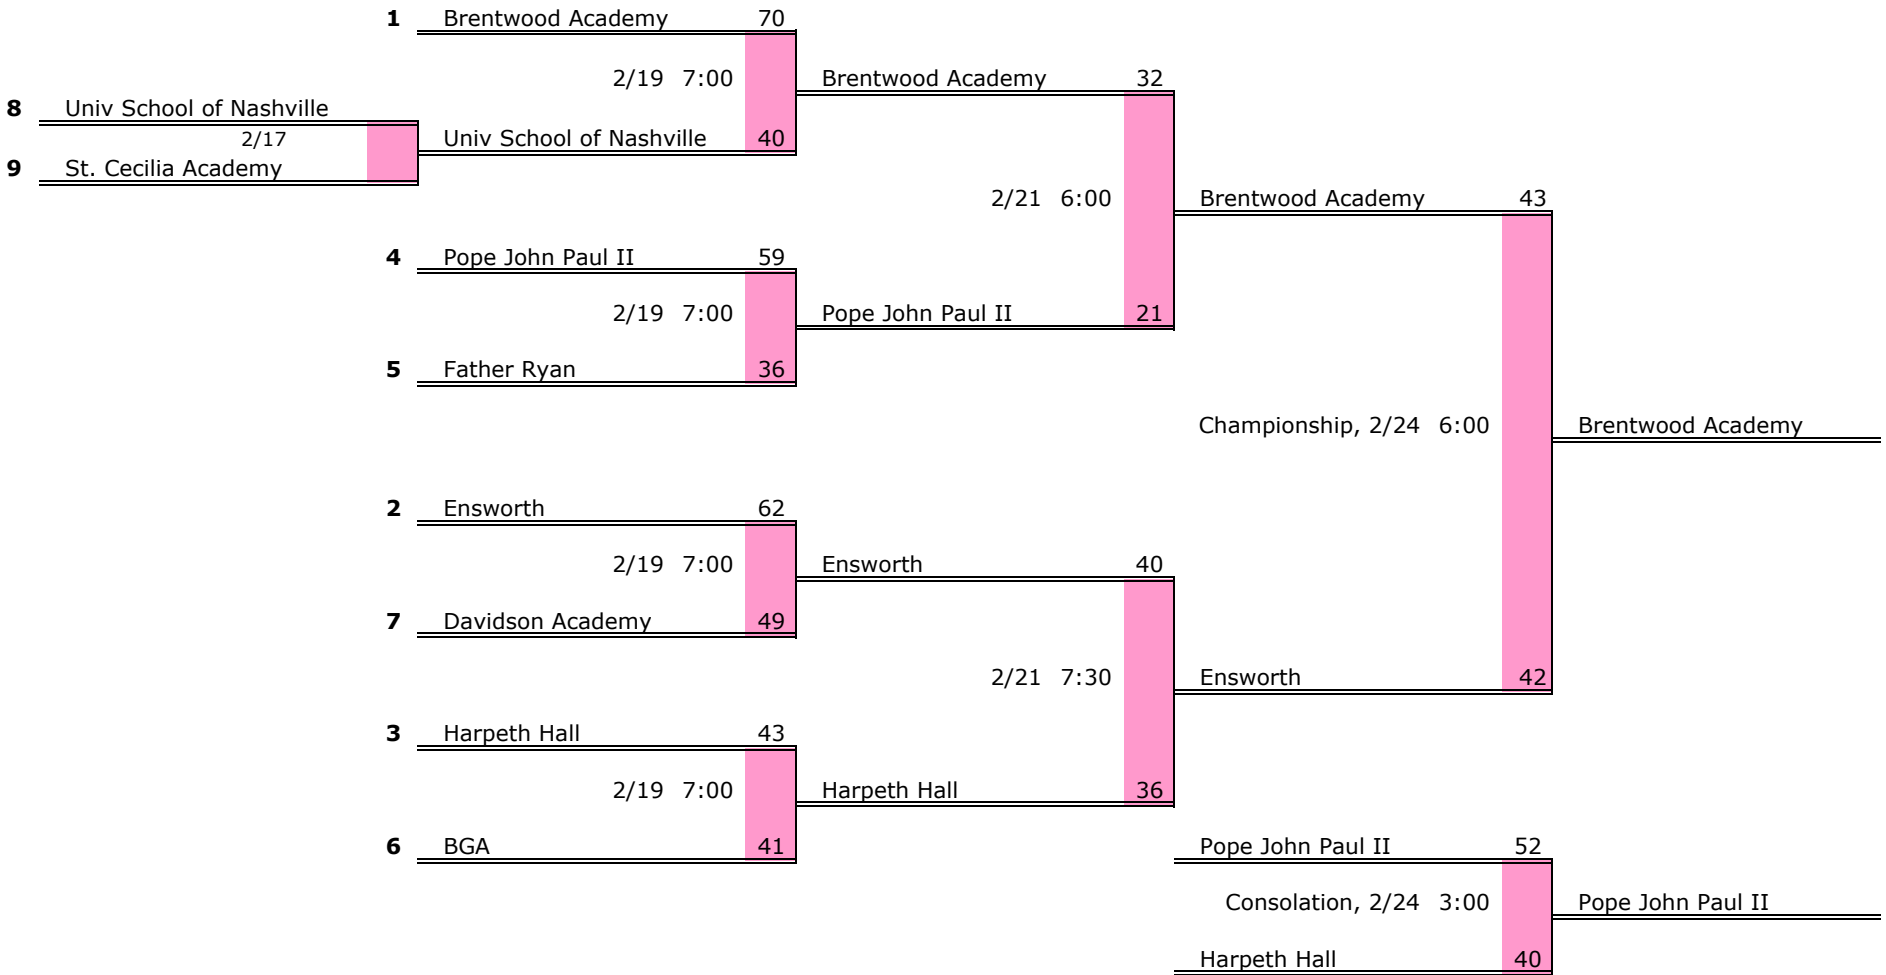

D2 Middle Region	Region Quarterfinals	Region Semifinals	Region Finals