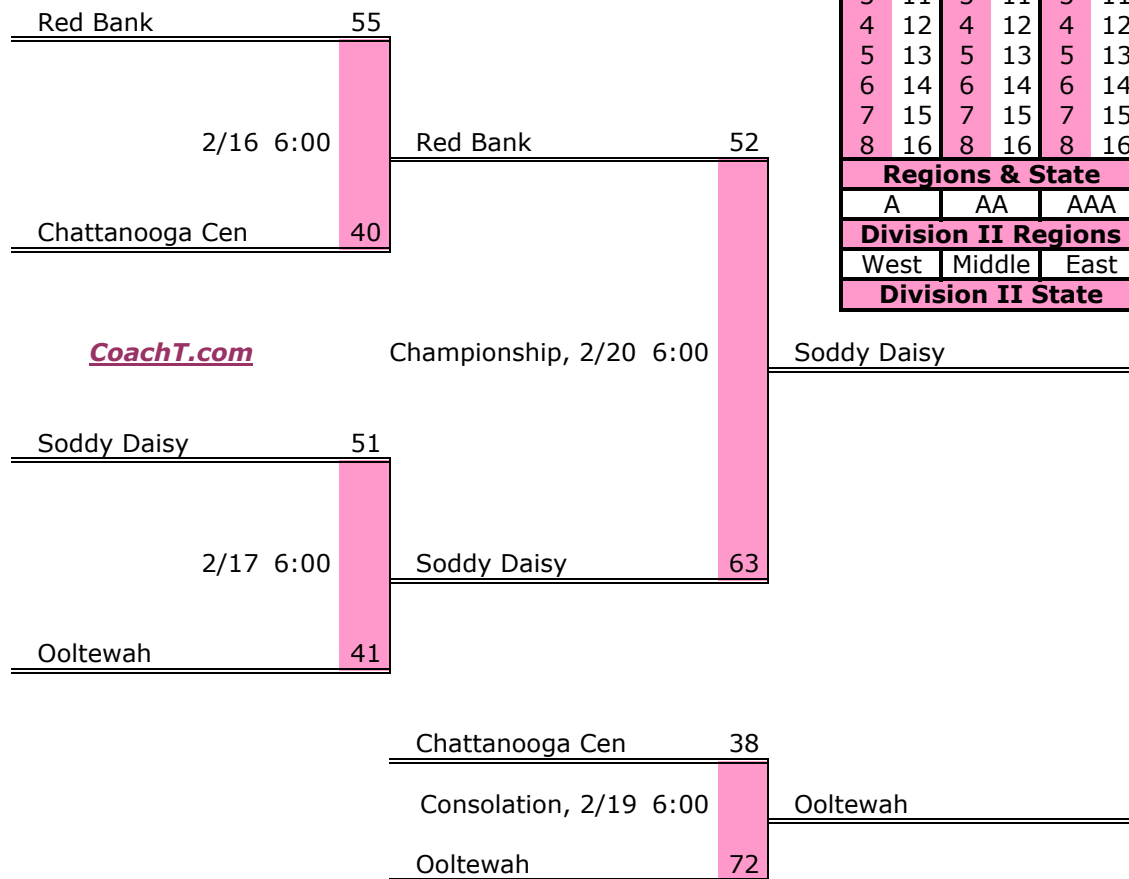

District 6 AAA

Pre-Tourney Rank:

1. Red Bank
2. Soddy Daisy
3. Ooltewah
4. Chattanooga Cen

District 6 AAA Finish:

1. Soddy Daisy
2. Red Bank
3. Ooltewah
4. Chattanooga Cen

Districts					
A		AA		AAA	
1	9	1	9	1	9
2	10	2	10	2	10
3	11	3	11	3	11
4	12	4	12	4	12
5	13	5	13	5	13
6	14	6	14	6	14
7	15	7	15	7	15
8	16	8	16	8	16
Regions & State					
A		AA		AAA	
Division II Regions					
West		Middle		East	
Division II State