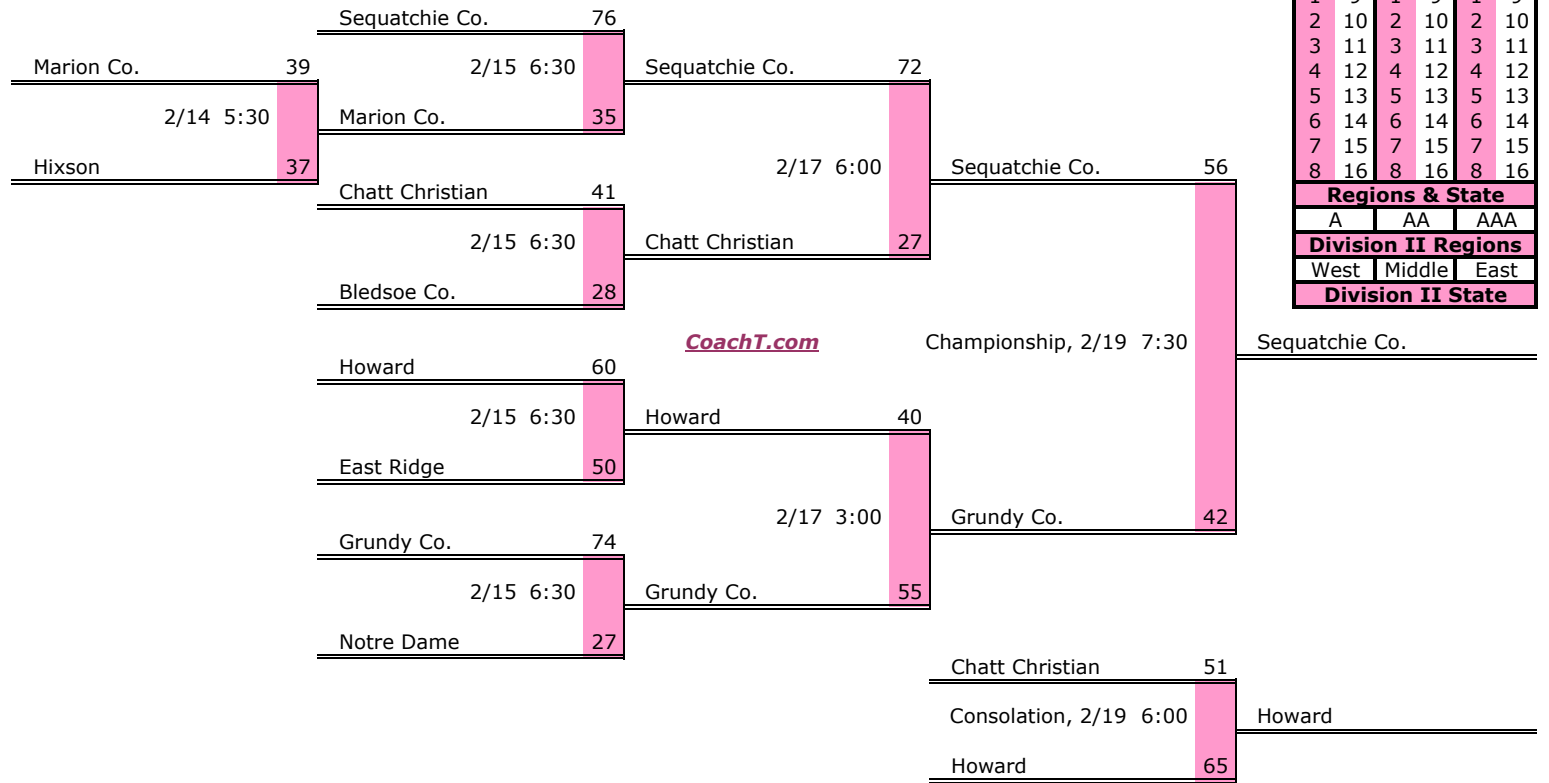

District 6 AA

Pre-Tourney Rank:

1. Sequatchie Co.
2. Howard
3. Grundy Co.
4. Chatt Christian
5. Bledsoe Co.
6. Notre Dame
7. East Ridge
8. Marion Co.
9. Hixson

Districts					
A		AA		AAA	
1	9	1	9	1	9
2	10	2	10	2	10
3	11	3	11	3	11
4	12	4	12	4	12
5	13	5	13	5	13
6	14	6	14	6	14
7	15	7	15	7	15
8	16	8	16	8	16
Regions & State					
A		AA		AAA	
Division II Regions					
West		Middle		East	
Division II State					

District 6 AA Finish:

1. Sequatchie Co.
2. Grundy Co.
3. Howard
4. Chatt Christian