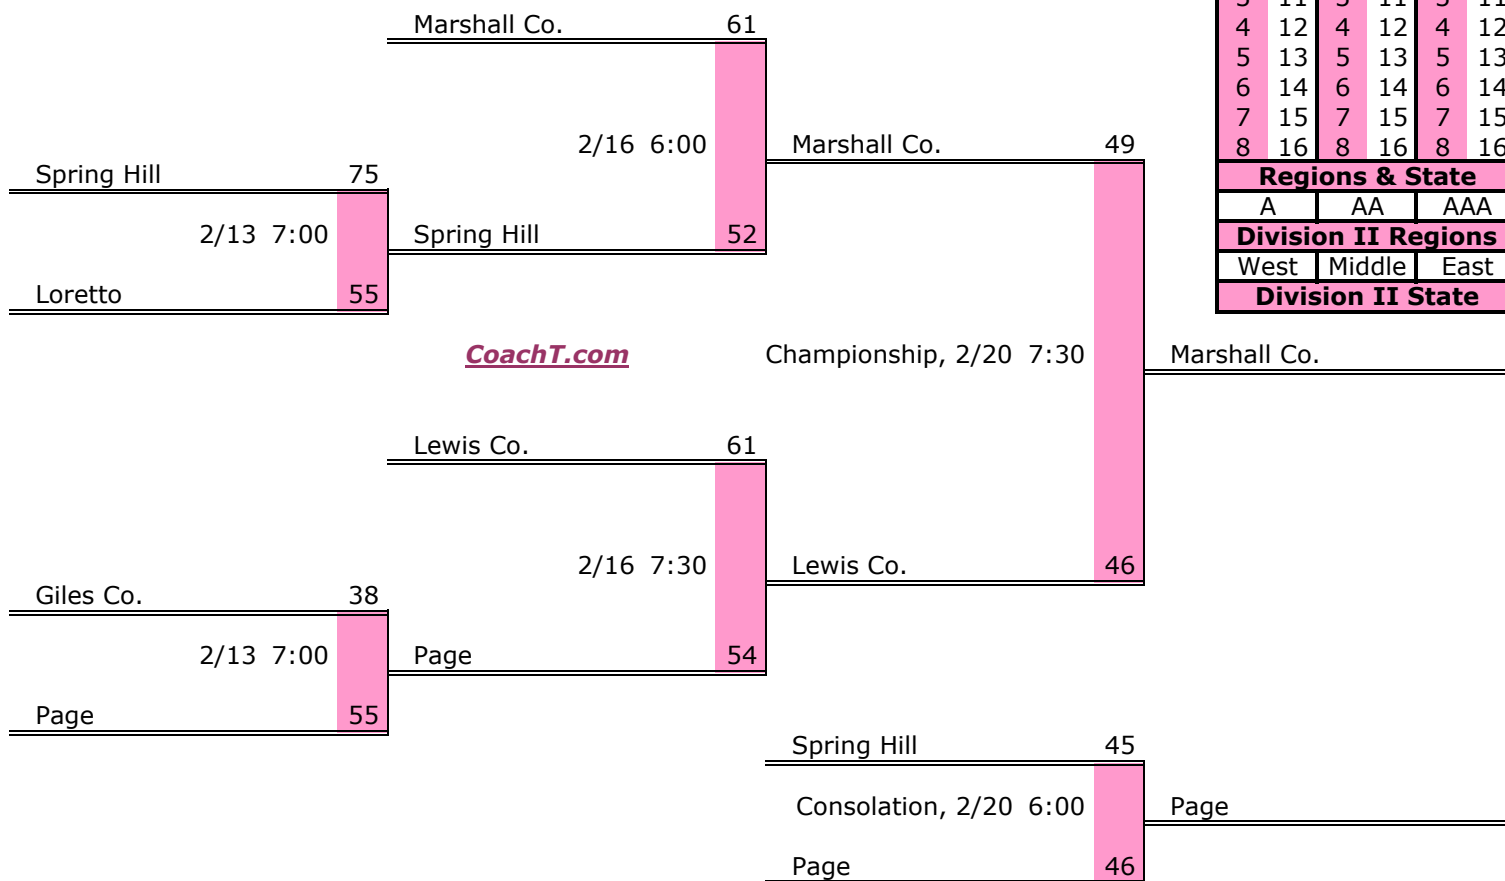

District 10 AA

Pre-Tourney Rank:

1. Marshall Co.
2. Lewis Co.
3. Giles Co.
4. Spring Hill
5. Loretto
6. Page

District 10 AA Finish:

1. Marshall Co.
2. Lewis Co.
3. Page
4. Spring Hill