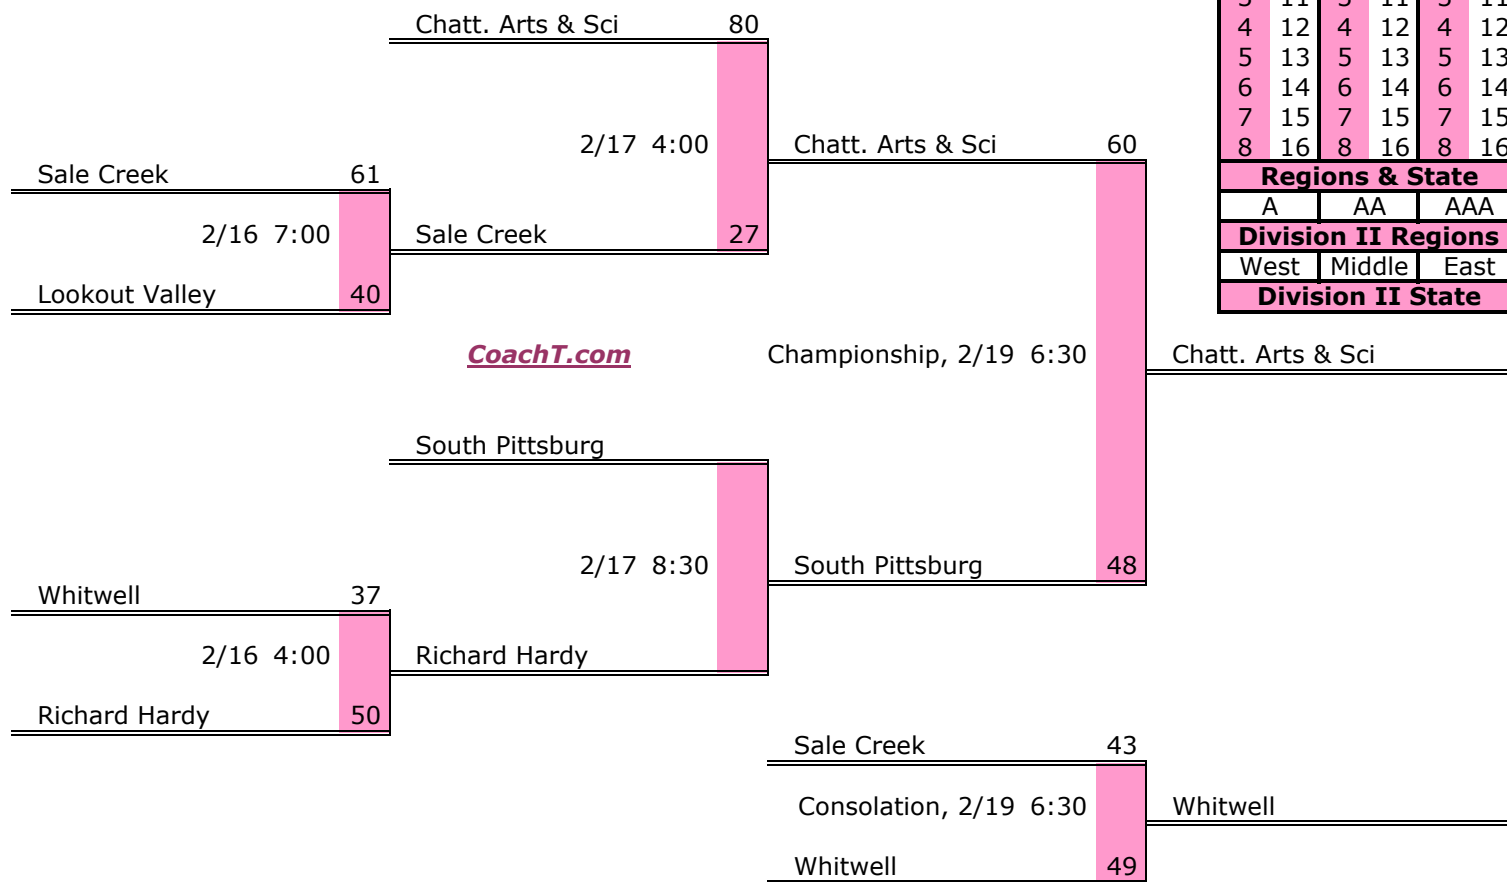

District 6 A

Pre-Tourney Rank:

1. Chatt. Arts & Sci
2. South Pittsburg
3. Whitwell
4. Sale Creek
5. Lookout Valley
6. Richard Hardy

Districts					
A		AA		AAA	
1	9	1	9	1	9
2	10	2	10	2	10
3	11	3	11	3	11
4	12	4	12	4	12
5	13	5	13	5	13
6	14	6	14	6	14
7	15	7	15	7	15
8	16	8	16	8	16
Regions & State					
A		AA		AAA	
Division II Regions					
West		Middle		East	
Division II State					

District 6 A Finish:

1. Chatt. Arts & Sci
2. South Pittsburg
3. Whitwell
4. Sale Creek