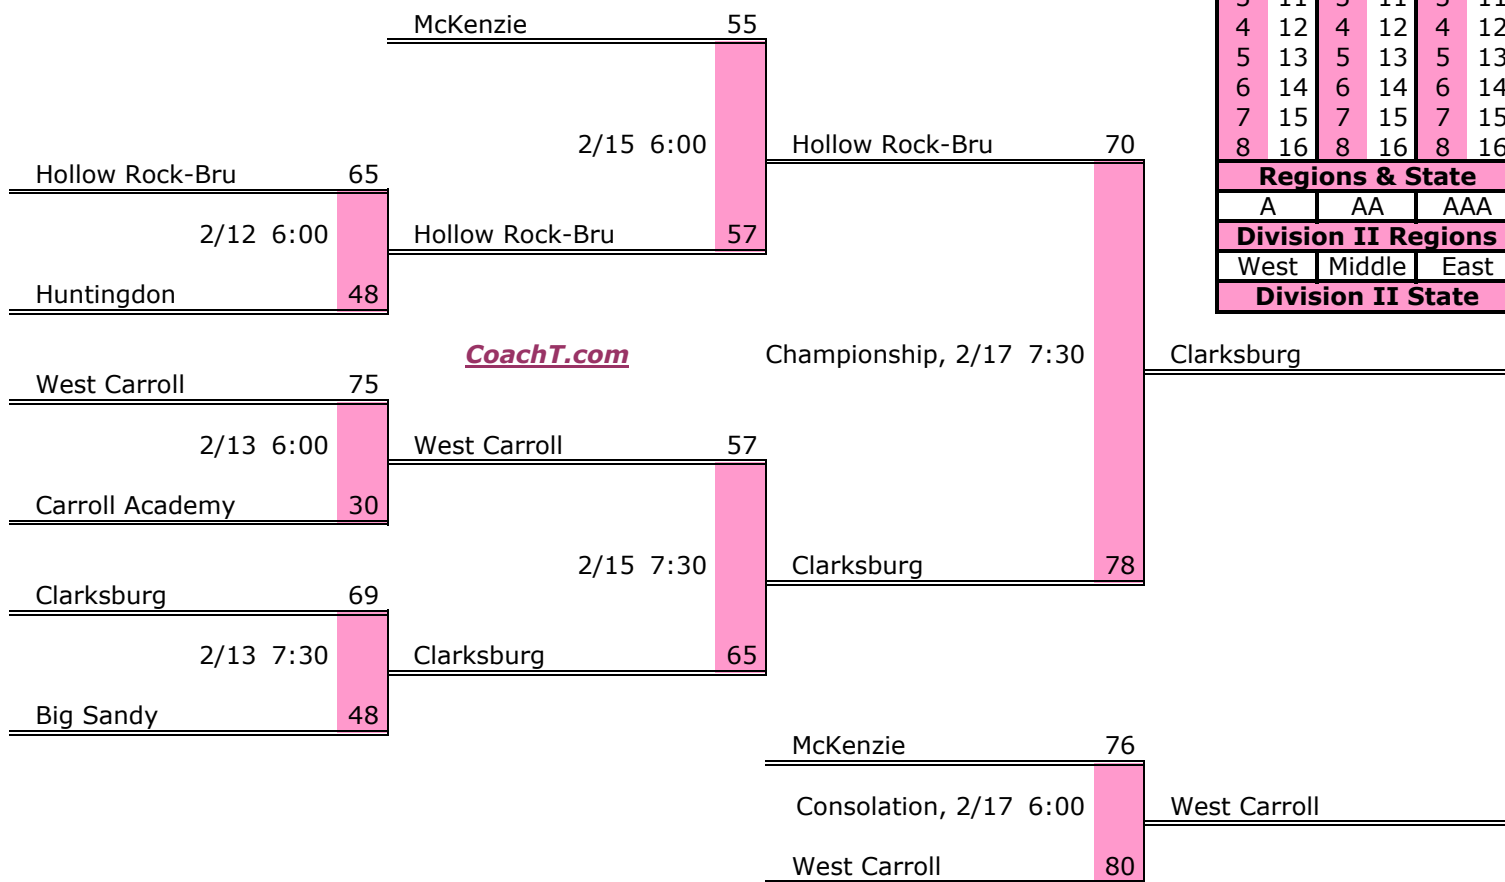

District 13 A

Pre-Tourney Rank:

1. McKenzie
2. West Carroll
3. Clarksburg
4. Hollow Rock-Bru
5. Huntingdon
6. Big Sandy
7. Carroll Academy

District 13 A Finish:

1. Clarksburg
2. Hollow Rock-Bru
3. West Carroll
4. McKenzie

Districts					
A		AA		AAA	
1	9	1	9	1	9
2	10	2	10	2	10
3	11	3	11	3	11
4	12	4	12	4	12
5	13	5	13	5	13
6	14	6	14	6	14
7	15	7	15	7	15
8	16	8	16	8	16
Regions & State					
A		AA		AAA	
Division II Regions					
West		Middle		East	
Division II State