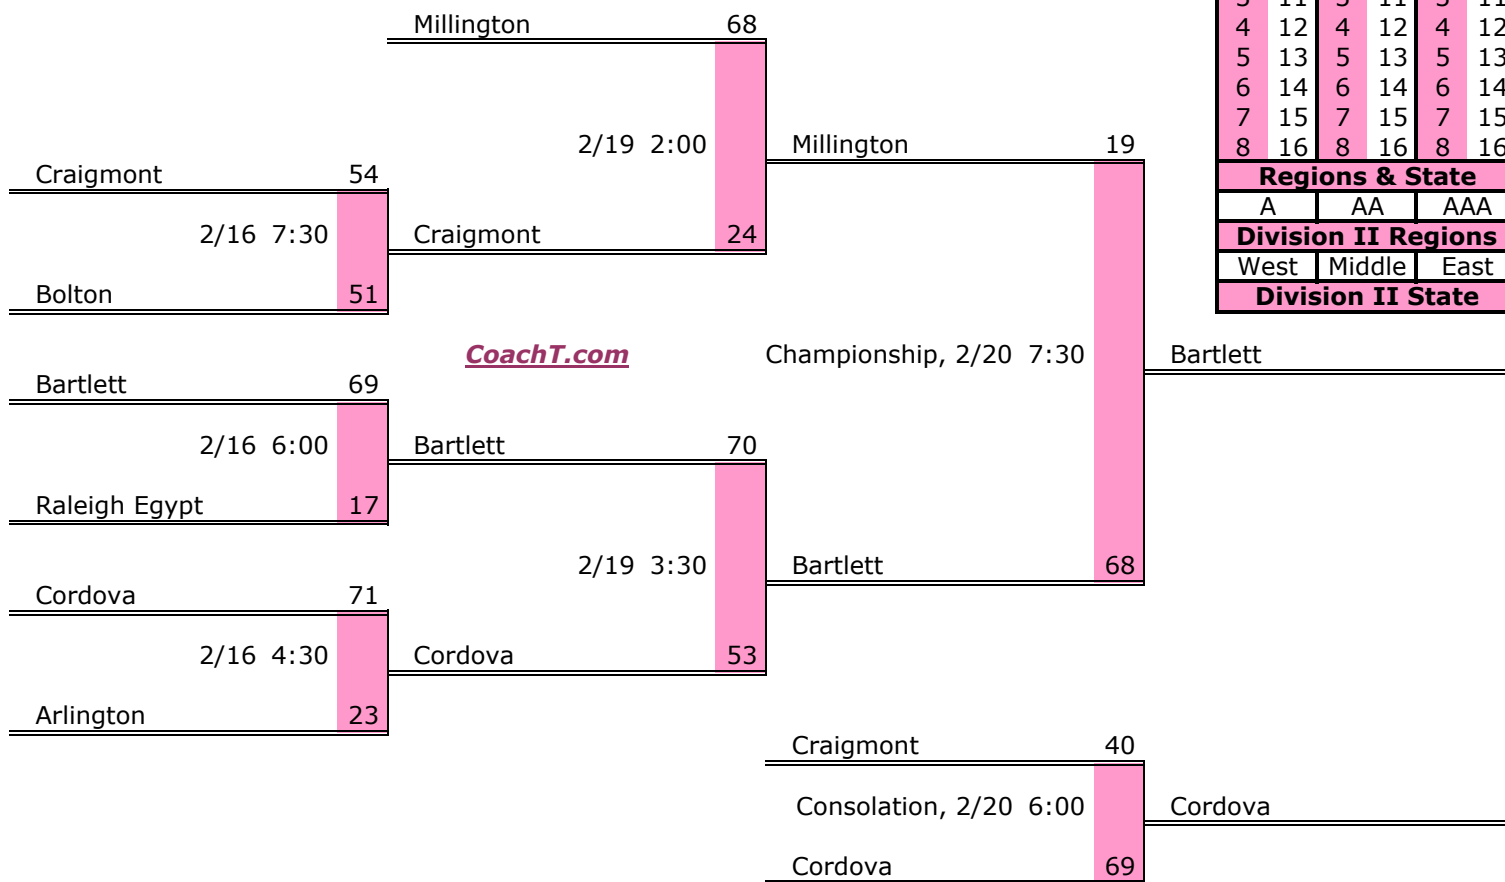

District 14 AAA

Pre-Tourney Rank:

1. Millington
2. Bartlett
3. Cordova
4. Craigmont
5. Bolton
6. Arlington
7. Raleigh Egypt

District 14 AAA Finish:

1. Bartlett
2. Millington
3. Cordova
4. Craigmont

Districts					
A		AA		AAA	
1	9	1	9	1	9
2	10	2	10	2	10
3	11	3	11	3	11
4	12	4	12	4	12
5	13	5	13	5	13
6	14	6	14	6	14
7	15	7	15	7	15
8	16	8	16	8	16
Regions & State					
A		AA		AAA	
Division II Regions					
West		Middle		East	
Division II State