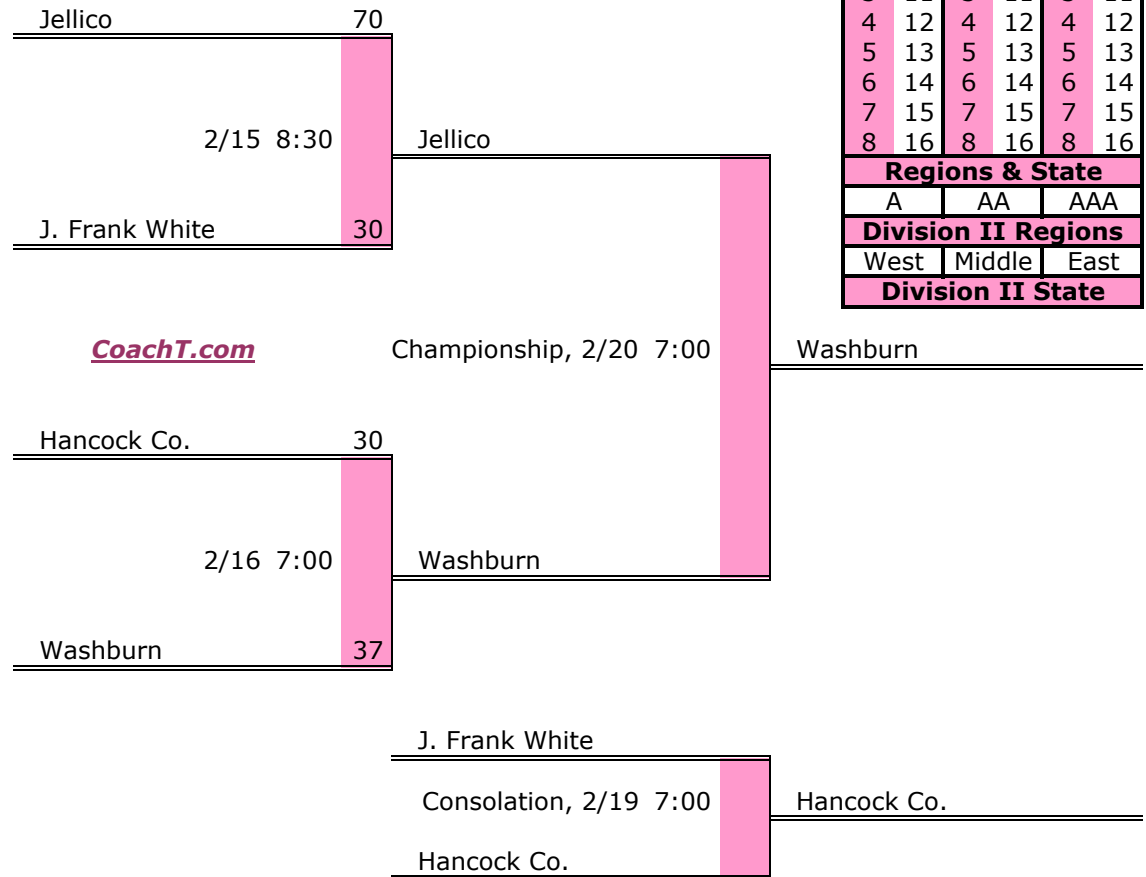

District 2 A

Pre-Tourney Rank:

1. Jellico
2. Hancock Co.
3. Washburn
4. J. Frank White

District 2 A Finish:

1. Washburn
2. Jellico
3. Hancock Co.
4. J. Frank White

Districts					
A		AA		AAA	
1	9	1	9	1	9
2	10	2	10	2	10
3	11	3	11	3	11
4	12	4	12	4	12
5	13	5	13	5	13
6	14	6	14	6	14
7	15	7	15	7	15
8	16	8	16	8	16
Regions & State					
A		AA		AAA	
Division II Regions					
West		Middle		East	
Division II State