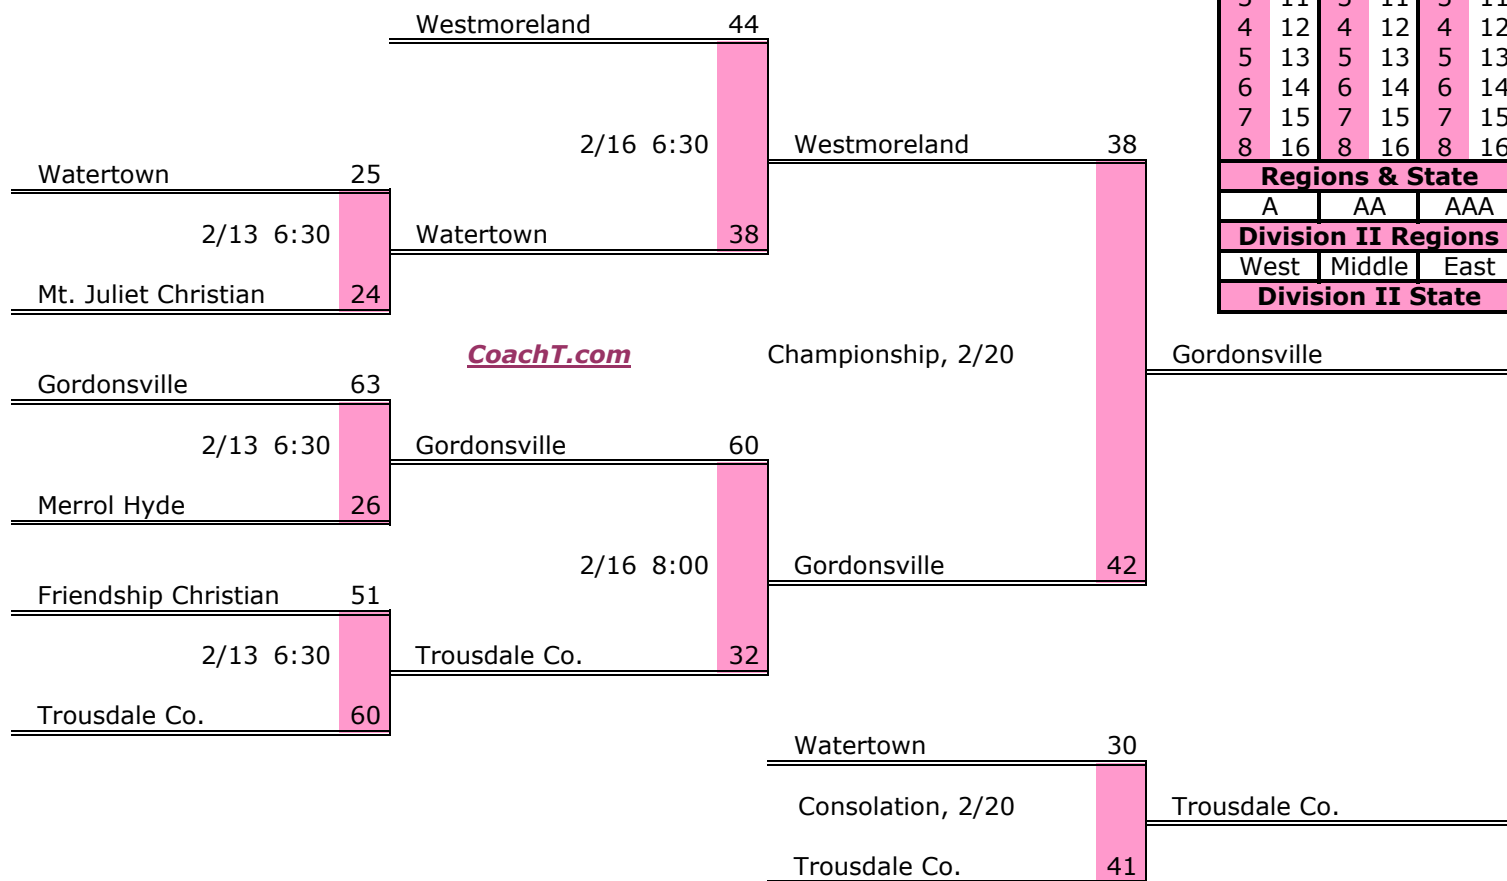

District 7 A Finish:

1. Red Boiling Spr
2. Jackson Co.
3. Clarkrange
4. Monterey

District 8 A

Pre-Tourney Rank:

1. Westmoreland
2. Gordonsville
3. Friendship Christian
4. Watertown
5. Mt. Juliet Christian
6. Trousdale Co.
7. Merrol Hyde