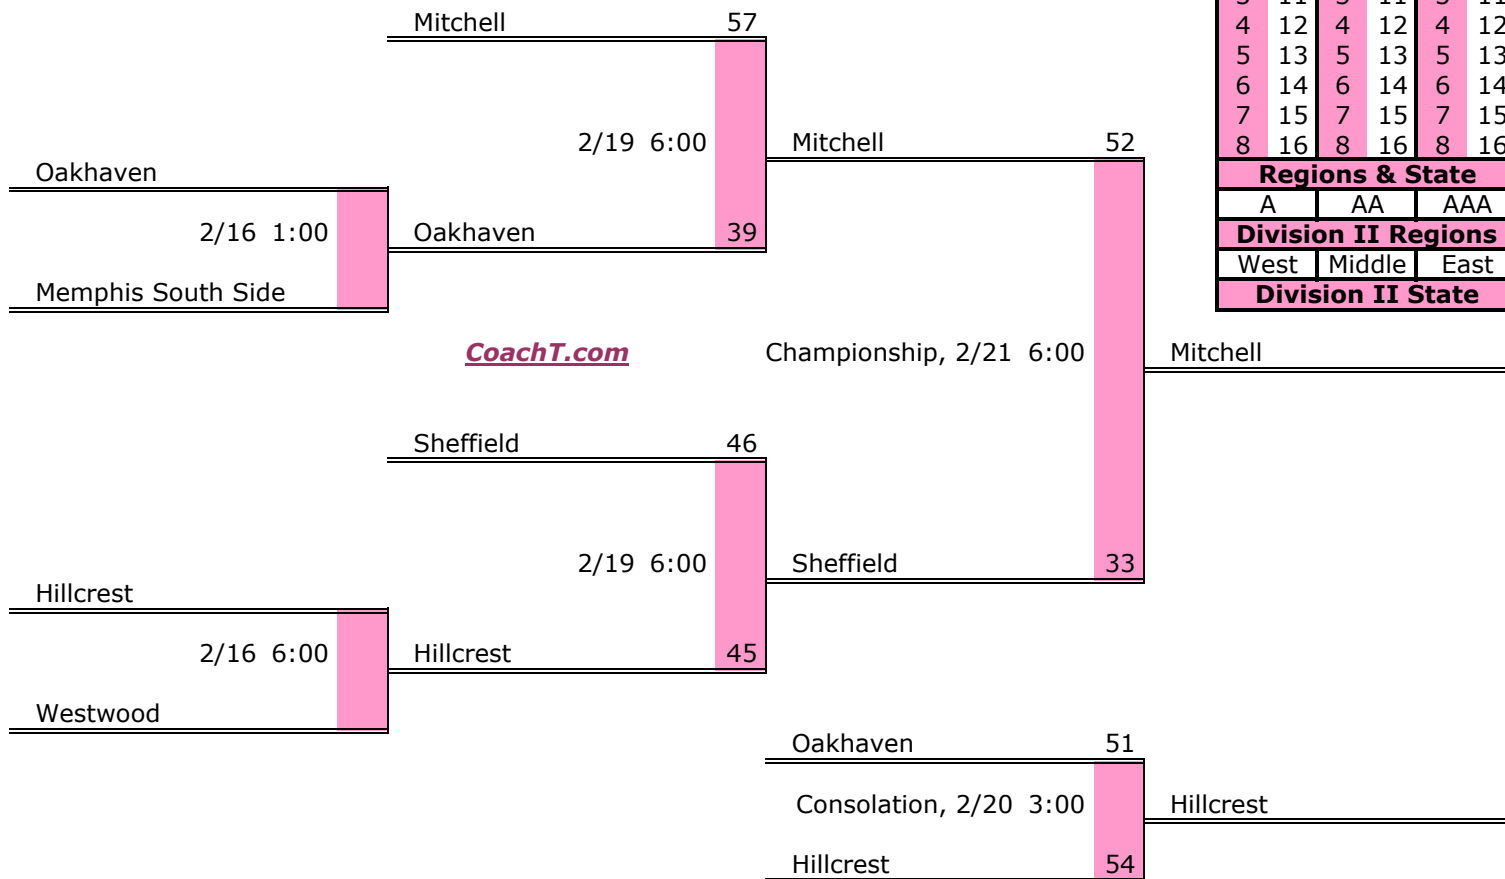

District 14 AA Finish:

1. Fayette Ware
2. Jackson N Side
3. U Sch of Jackson
4. Covington

District 15 AA

Pre-Tourney Rank:

1. B. T. Washington
2. Treadwell
3. G. W. Carver
4. Trezevant
5. Frayser

District 15 AA Finish:

1. B. T. Washington
2. Treadwell
3. Trezevant
4. G. W. Carver

District 16 AA

Pre-Tourney Rank:

1. Mitchell
2. Sheffield
3. Hillcrest
4. Oakhaven
5. Memphis South Side
6. Westwood

District 16 AA Finish:

1. Mitchell
2. Sheffield
3. Hillcrest
4. Oakhaven