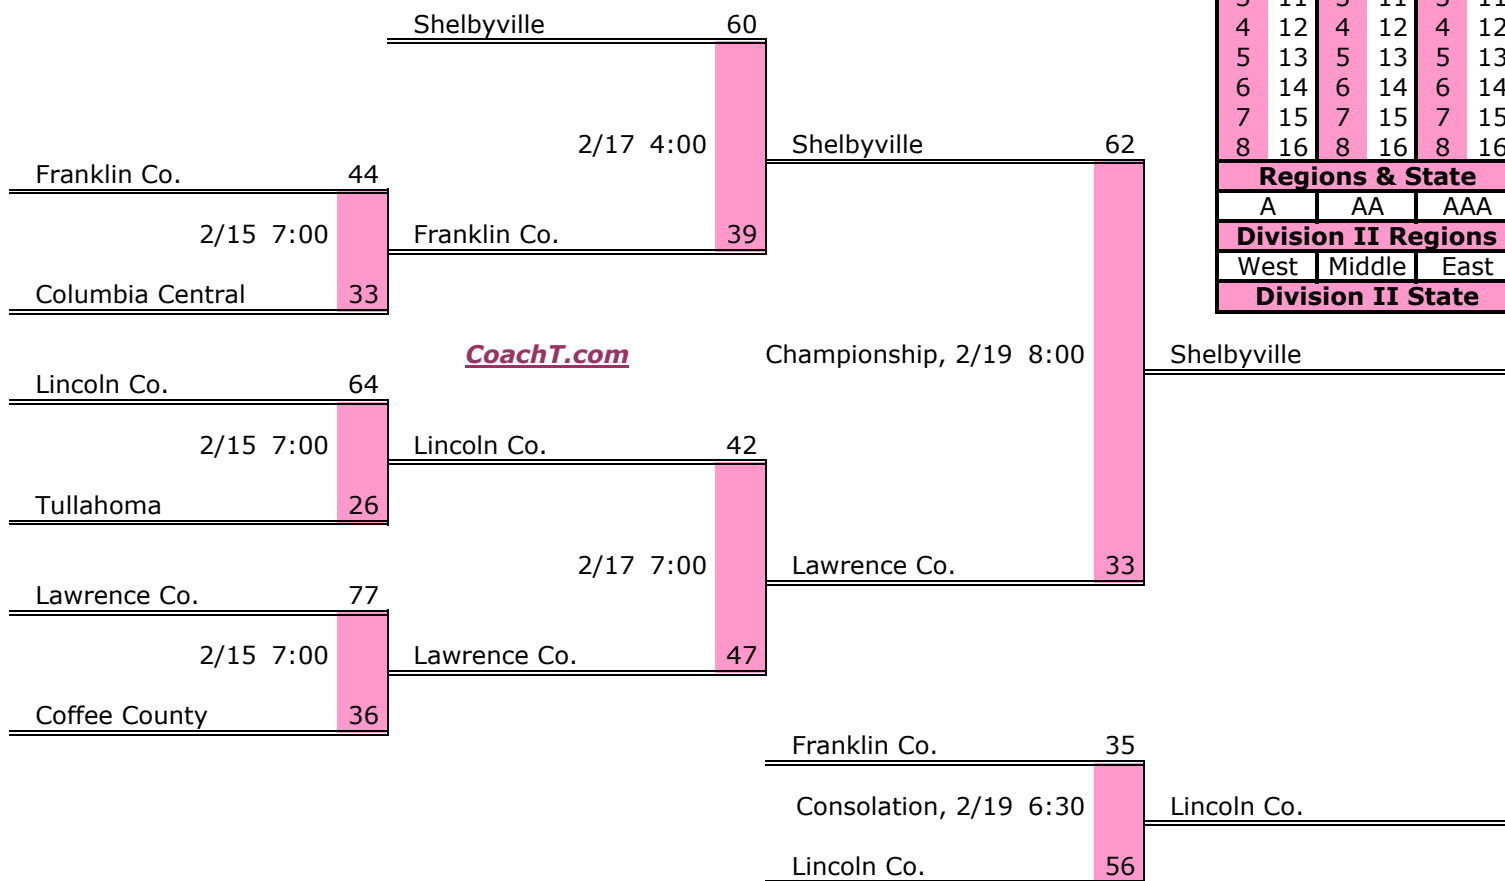

District 8 AAA

Pre-Tourney Rank:

1. Shelbyville
2. Lincoln Co.
3. Lawrence Co.
4. Franklin Co.
5. Columbia Central
6. Coffee County
7. Tullahoma

Districts					
A		AA		AAA	
1	9	1	9	1	9
2	10	2	10	2	10
3	11	3	11	3	11
4	12	4	12	4	12
5	13	5	13	5	13
6	14	6	14	6	14
7	15	7	15	7	15
8	16	8	16	8	16
Regions & State					
A		AA		AAA	
Division II Regions					
West		Middle		East	
Division II State					

District 8 AAA Finish:

1. Shelbyville
2. Lawrence Co.
3. Lincoln Co.
4. Franklin Co.