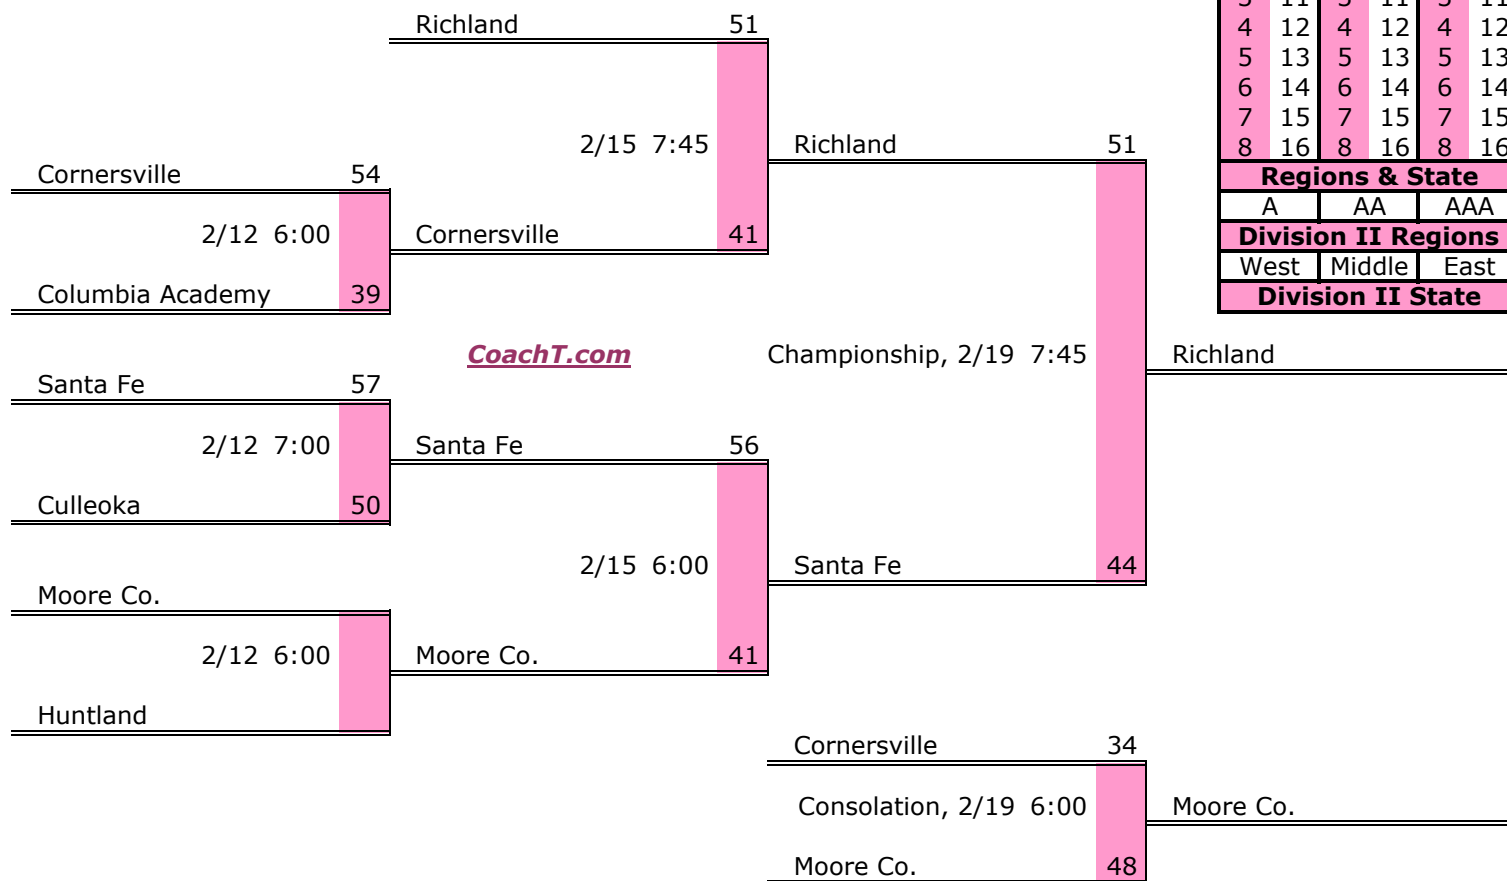

District 10 A Finish:

1. White House-Her
2. East Robertson
3. McEwen
4. Houston Co.

Districts					
A		AA		AAA	
1	9	1	9	1	9
2	10	2	10	2	10
3	11	3	11	3	11
4	12	4	12	4	12
5	13	5	13	5	13
6	14	6	14	6	14
7	15	7	15	7	15
8	16	8	16	8	16
Regions & State					
A		AA		AAA	
Division II Regions					
West		Middle		East	
Division II State					

District 11 A

Pre-Tourney Rank:

1. Richland
2. Santa Fe
3. Moore Co.
4. Cornersville
5. Columbia Academy
6. Huntland
7. Culleoka

District 11 A Finish:

1. Richland
2. Santa Fe
3. Moore Co.
4. Cornersville

Districts					
A		AA		AAA	
1	9	1	9	1	9
2	10	2	10	2	10
3	11	3	11	3	11
4	12	4	12	4	12
5	13	5	13	5	13
6	14	6	14	6	14
7	15	7	15	7	15
8	16	8	16	8	16
Regions & State					
A		AA		AAA	
Division II Regions					
West		Middle		East	
Division II State					