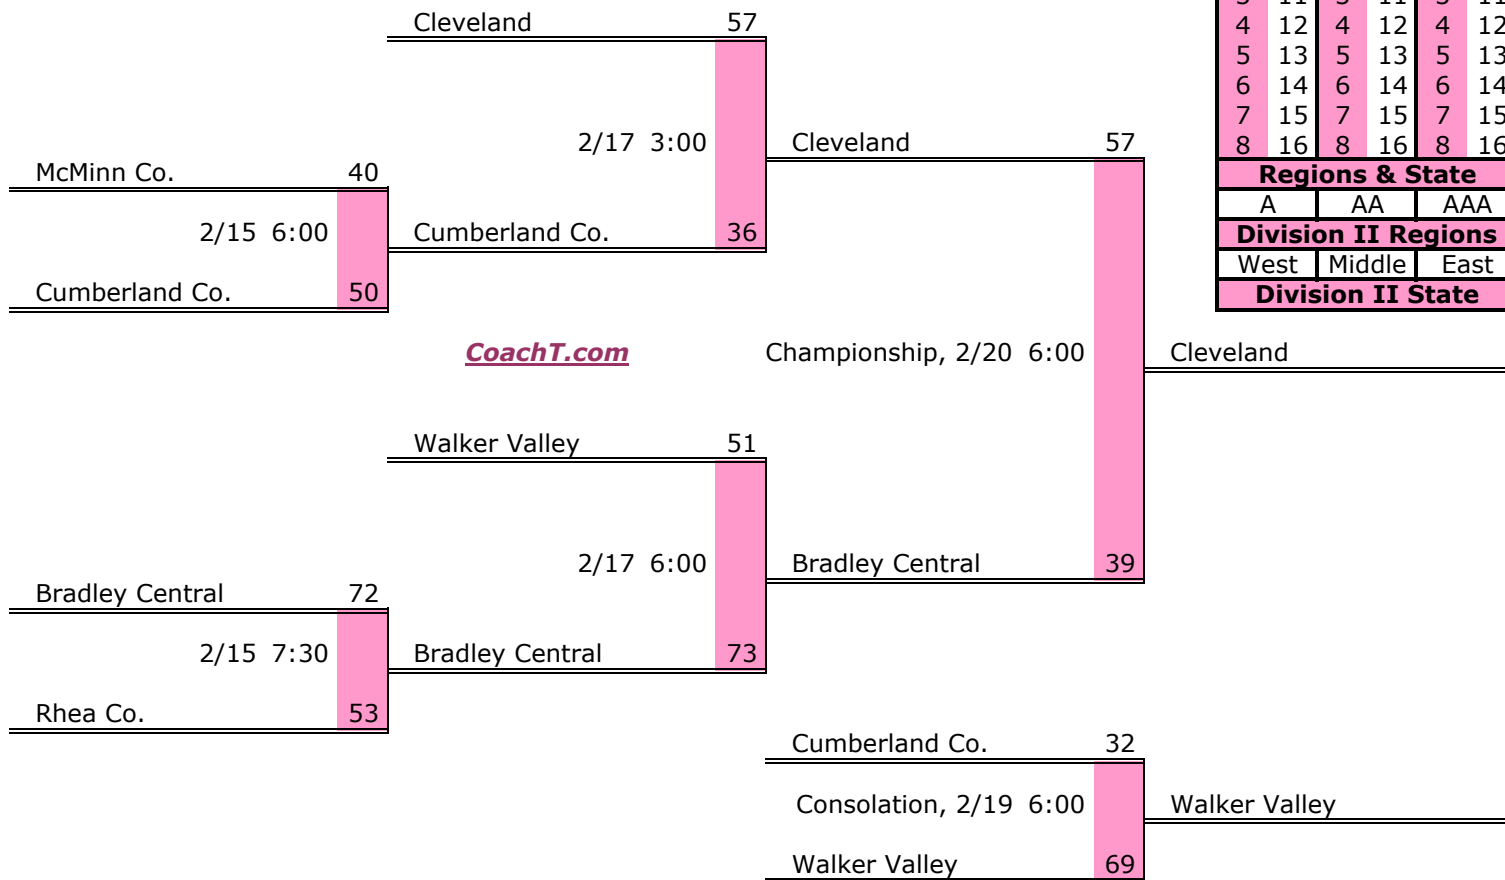

District 5 AAA

Pre-Tourney Rank:

1. Cleveland
2. Walker Valley
3. Bradley Central
4. McMinn Co.
5. Cumberland Co.
6. Rhea Co.

District 5 AAA Finish:

1. Cleveland
2. Bradley Central
3. Walker Valley
4. Cumberland Co.