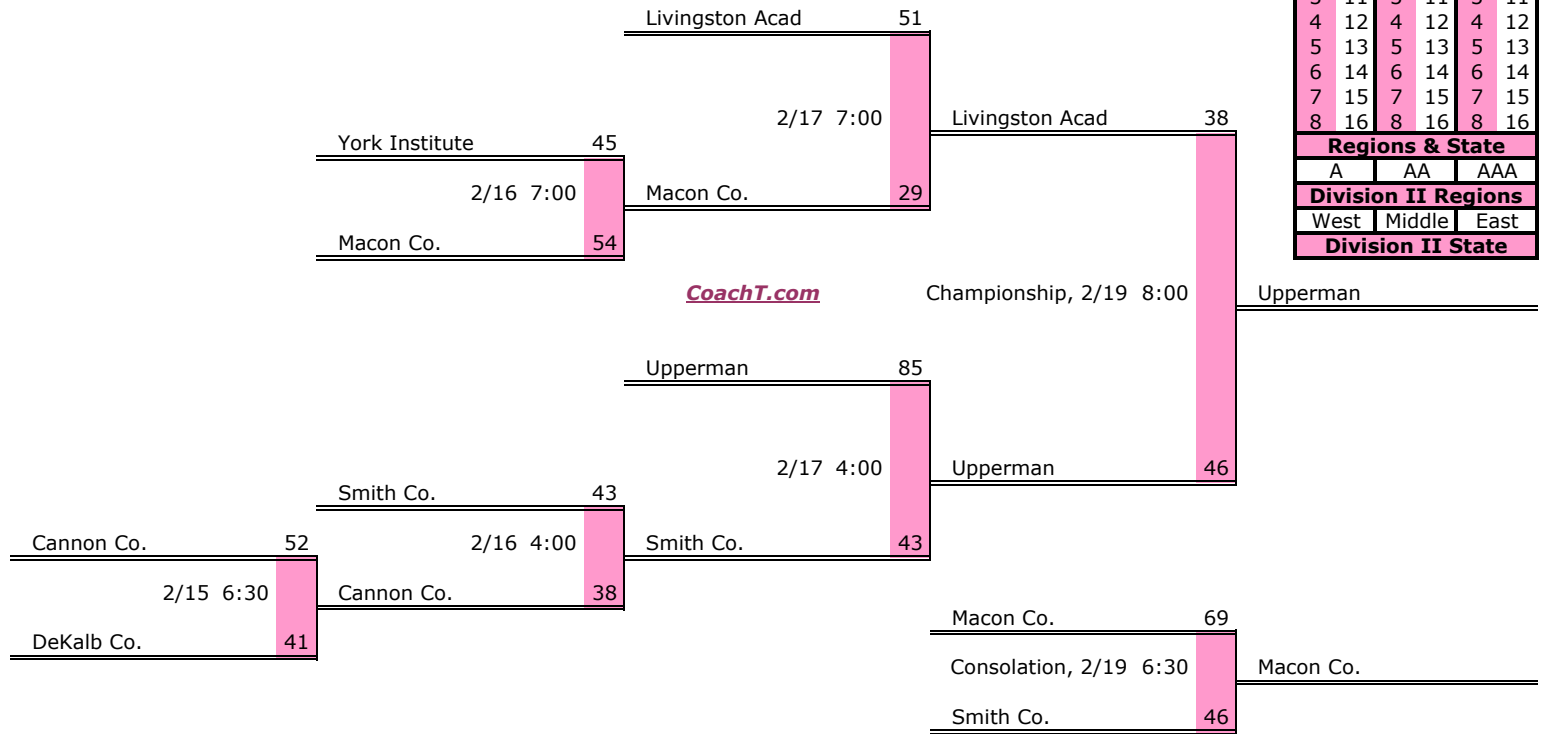

District 6 AA

Pre-Tourney Rank:

1. Sequatchie Co.
2. Howard
3. Grundy Co.
4. Chatt Christian
5. Bledsoe Co.
6. Notre Dame
7. East Ridge
8. Marion Co.
9. Hixson

Districts					
A		AA		AAA	
1	9	1	9	1	9
2	10	2	10	2	10
3	11	3	11	3	11
4	12	4	12	4	12
5	13	5	13	5	13
6	14	6	14	6	14
7	15	7	15	7	15
8	16	8	16	8	16
Regions & State					
A		AA		AAA	
Division II Regions					
West		Middle		East	
Division II State					

District 6 AA Finish:

1. Sequatchie Co.
2. Grundy Co.
3. Howard
4. Chatt Christian

District 7 AA

Pre-Tourney Rank:

1. Livingston Acad
2. Upperman
3. Smith Co.
4. York Institute
5. Macon Co.
6. Cannon Co.
7. DeKalb Co.