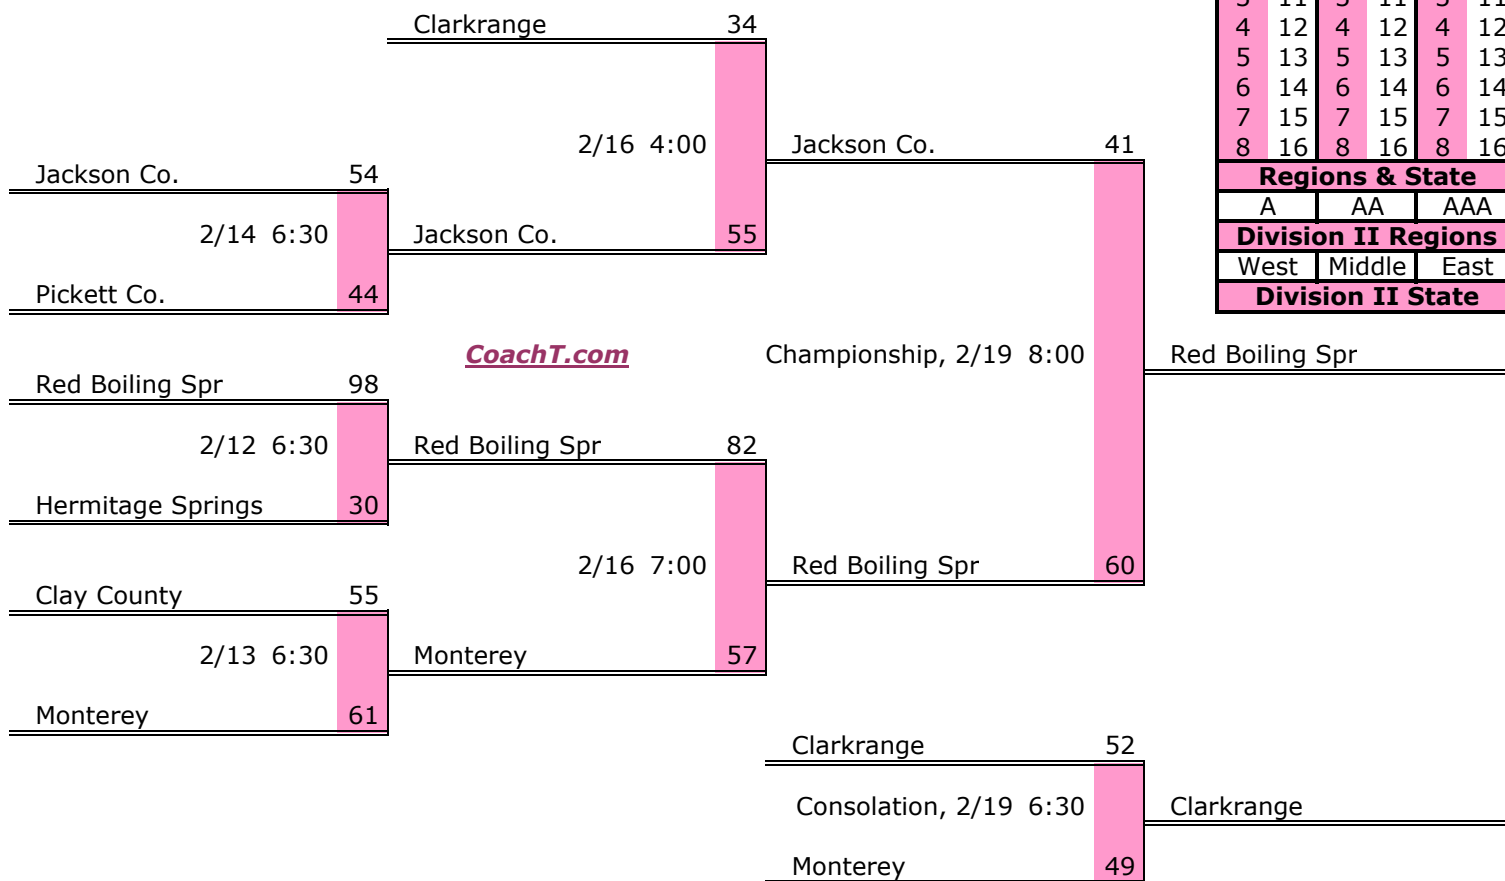

District 7 A

Pre-Tourney Rank:

1. Clarkrange
2. Red Boiling Spr
3. Clay County
4. Jackson Co.
5. Pickett Co.
6. Monterey
7. Hermitage Springs

District 7 A Finish:

1. Red Boiling Spr
2. Jackson Co.
3. Clarkrange
4. Monterey