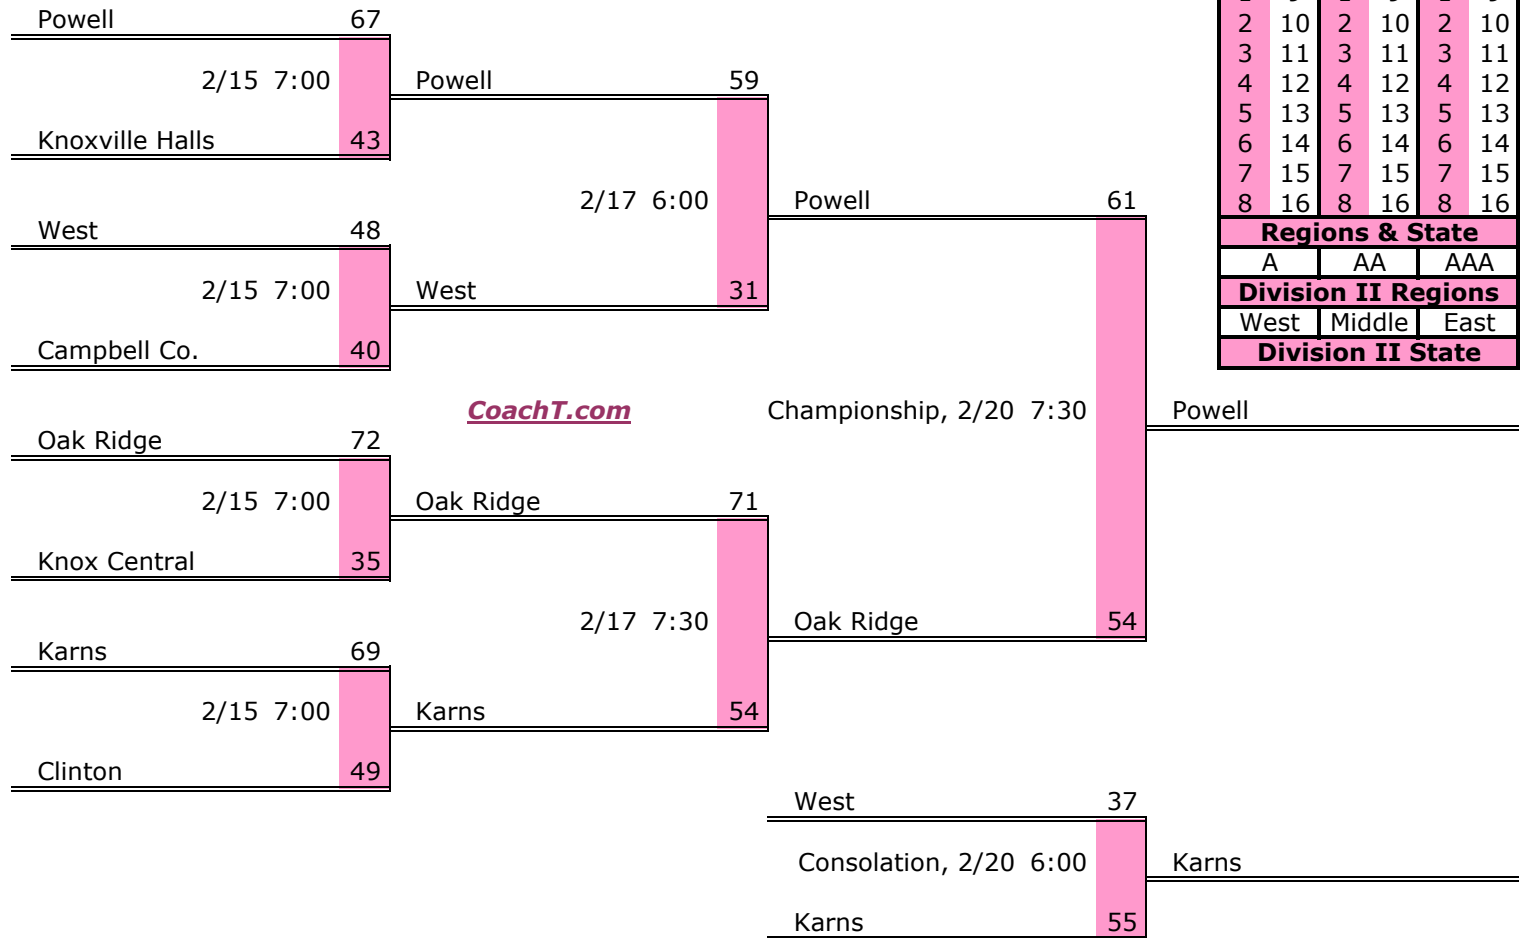

District 3 AAA

Pre-Tourney Rank:

1. Powell
2. Oak Ridge
3. Karns
4. West
5. Campbell Co.
6. Clinton
7. Knox Central
8. Knoxville Halls

District 3 AAA Finish:

1. Powell
2. Oak Ridge
3. Karns
4. West

Districts					
A		AA		AAA	
1	9	1	9	1	9
2	10	2	10	2	10
3	11	3	11	3	11
4	12	4	12	4	12
5	13	5	13	5	13
6	14	6	14	6	14
7	15	7	15	7	15
8	16	8	16	8	16
Regions & State					
A		AA		AAA	
Division II Regions					
West		Middle		East	
Division II State