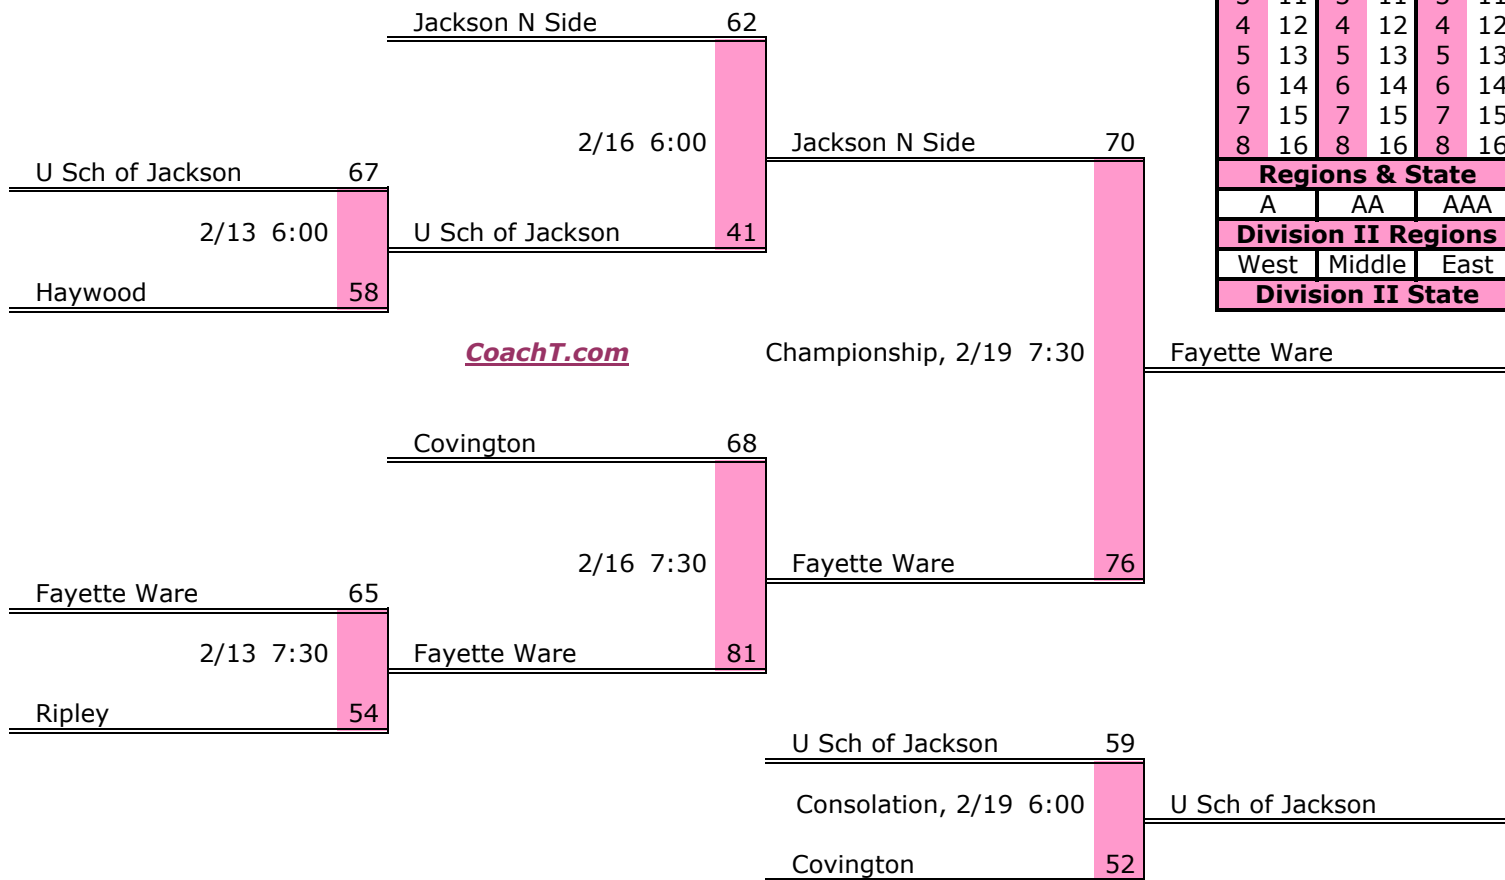

District 14 AA

Pre-Tourney Rank:

1. Jackson N Side
2. Covington
3. Fayette Ware
4. U Sch of Jackson
5. Haywood
6. Ripley

Districts					
A		AA		AAA	
1	9	1	9	1	9
2	10	2	10	2	10
3	11	3	11	3	11
4	12	4	12	4	12
5	13	5	13	5	13
6	14	6	14	6	14
7	15	7	15	7	15
8	16	8	16	8	16
Regions & State					
A		AA		AAA	
Division II Regions					
West		Middle		East	
Division II State					

District 14 AA Finish:

1. Fayette Ware
2. Jackson N Side
3. U Sch of Jackson
4. Covington