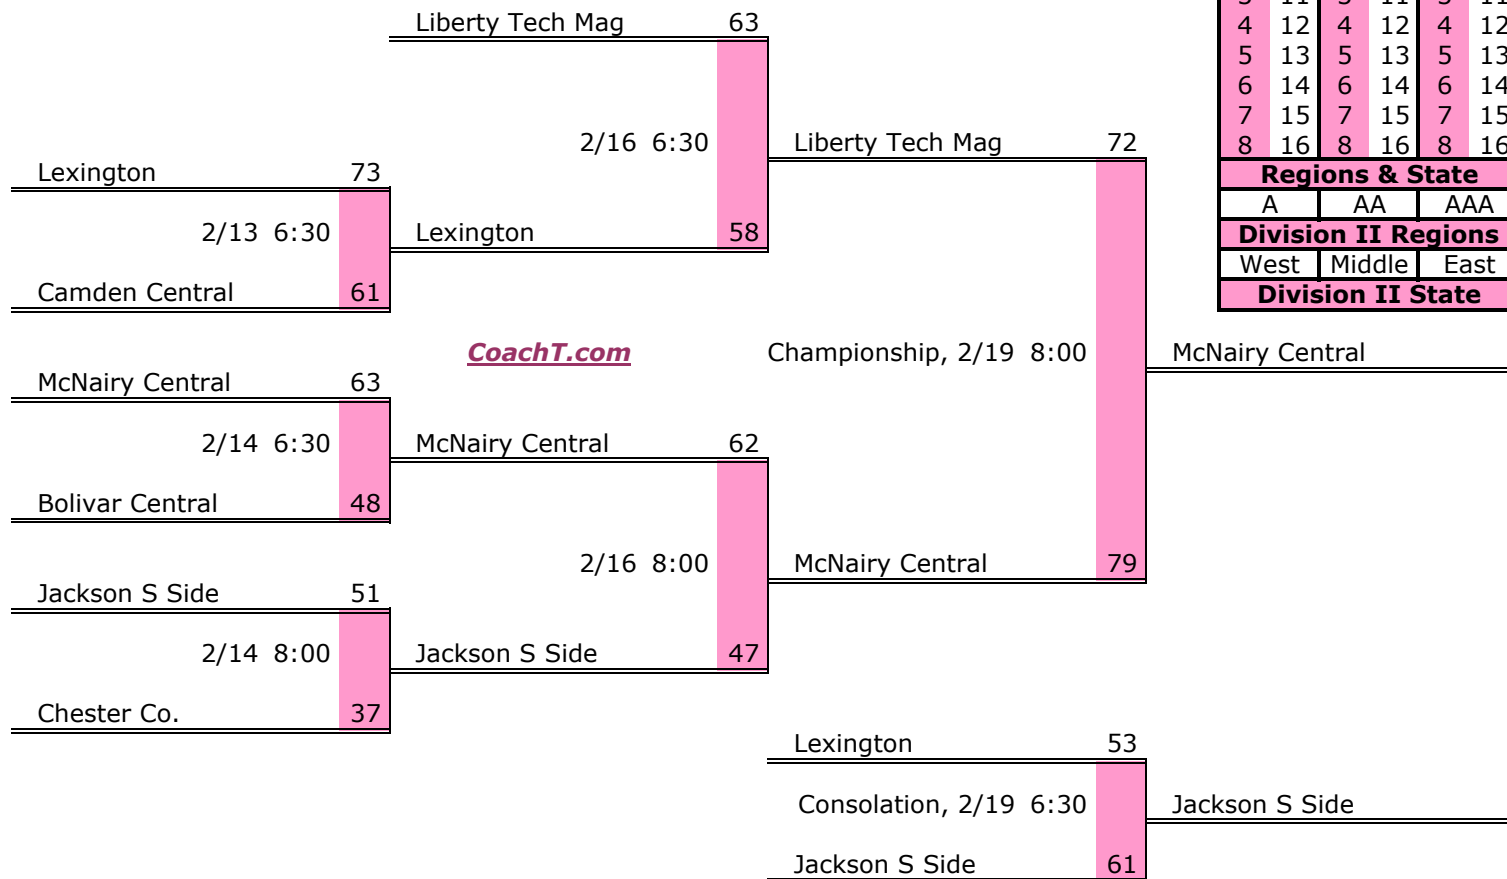

District 12 AA

Pre-Tourney Rank:

1. Liberty Tech Mag
2. McNairy Central
3. Jackson S Side
4. Lexington
5. Camden Central
6. Chester Co.
7. Bolivar Central

District 12 AA Finish:

1. McNairy Central
2. Liberty Tech Mag
3. Jackson S Side
4. Lexington

Districts					
A		AA		AAA	
1	9	1	9	1	9
2	10	2	10	2	10
3	11	3	11	3	11
4	12	4	12	4	12
5	13	5	13	5	13
6	14	6	14	6	14
7	15	7	15	7	15
8	16	8	16	8	16
Regions & State					
A		AA		AAA	
Division II Regions					
West		Middle		East	
Division II State