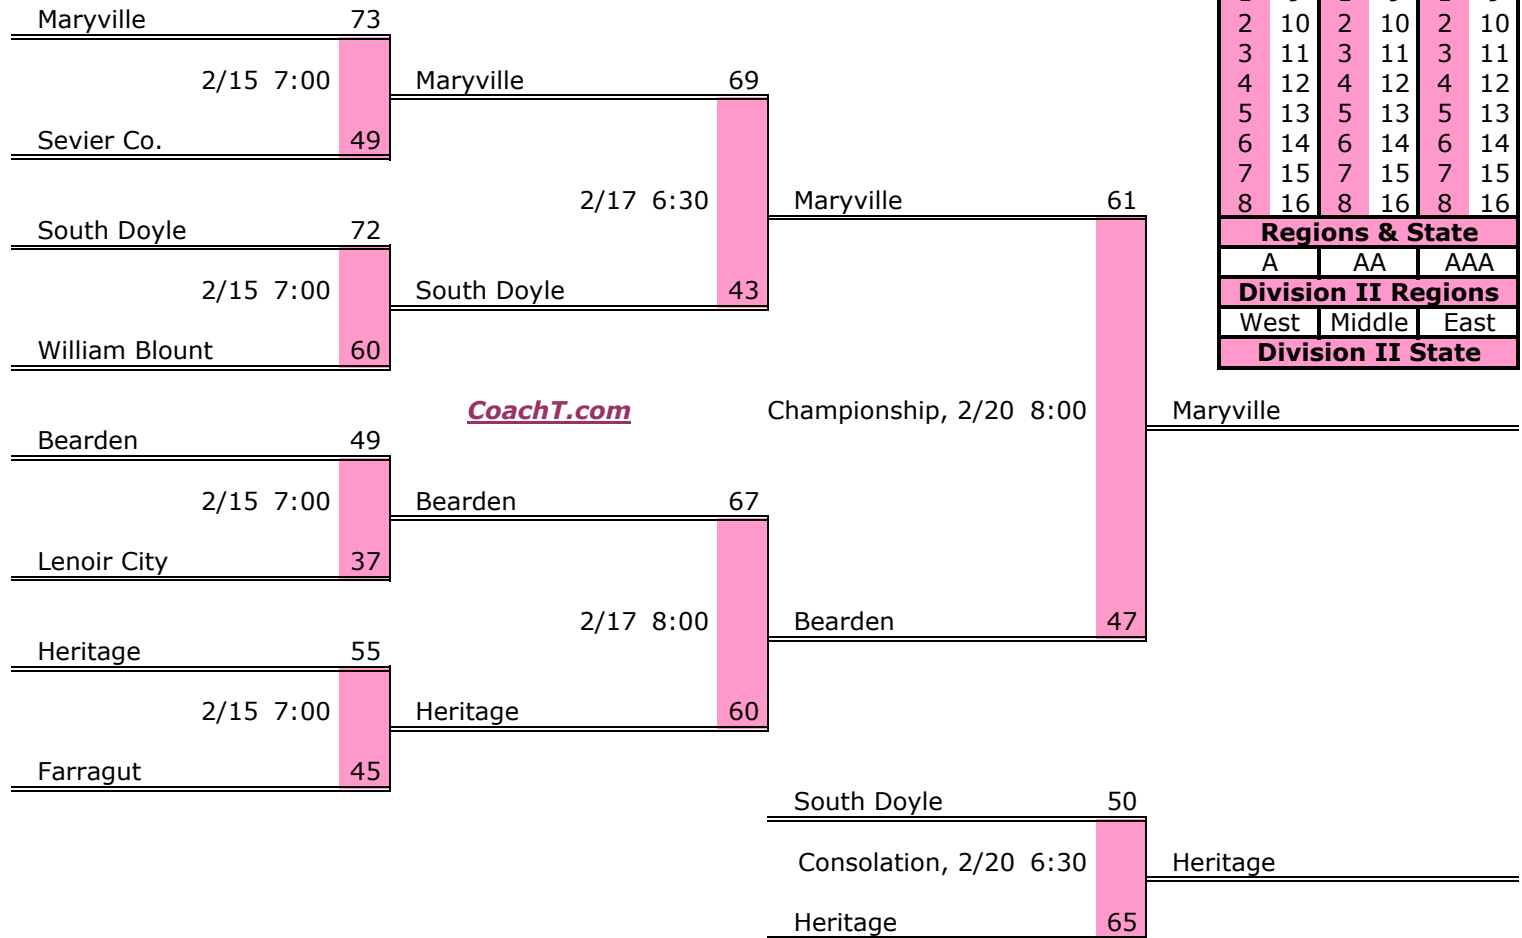

District 4 AAA

Pre-Tourney Rank:

1. Maryville
2. Bearden
3. Heritage
4. South Doyle
5. William Blount
6. Farragut
7. Lenoir City
8. Sevier Co.

District 4 AAA Finish:

1. Maryville
2. Bearden
3. Heritage
4. South Doyle

Districts					
A		AA		AAA	
1	9	1	9	1	9
2	10	2	10	2	10
3	11	3	11	3	11
4	12	4	12	4	12
5	13	5	13	5	13
6	14	6	14	6	14
7	15	7	15	7	15
8	16	8	16	8	16
Regions & State					
A		AA		AAA	
Division II Regions					
West		Middle		East	
Division II State