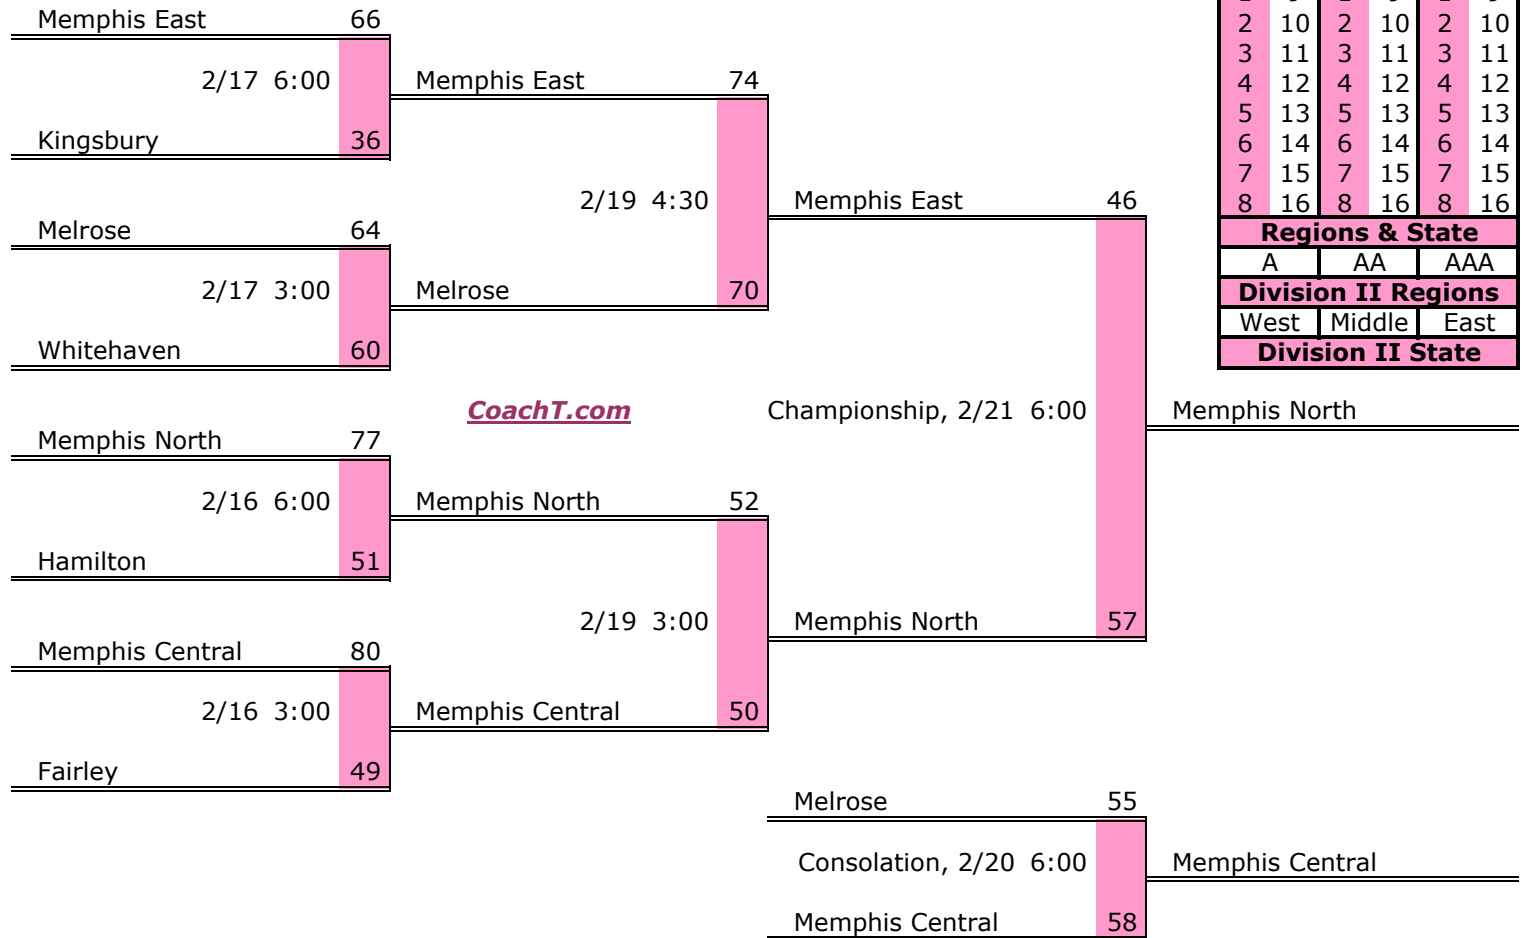

District 16 AAA

Pre-Tourney Rank:

1. Memphis East
2. Memphis North
3. Memphis Central
4. Melrose
5. Whitehaven
6. Fairley
7. Hamilton
8. Kingsbury

District 16 AAA Finish:

1. Memphis North
2. Memphis East
3. Memphis Central
4. Melrose