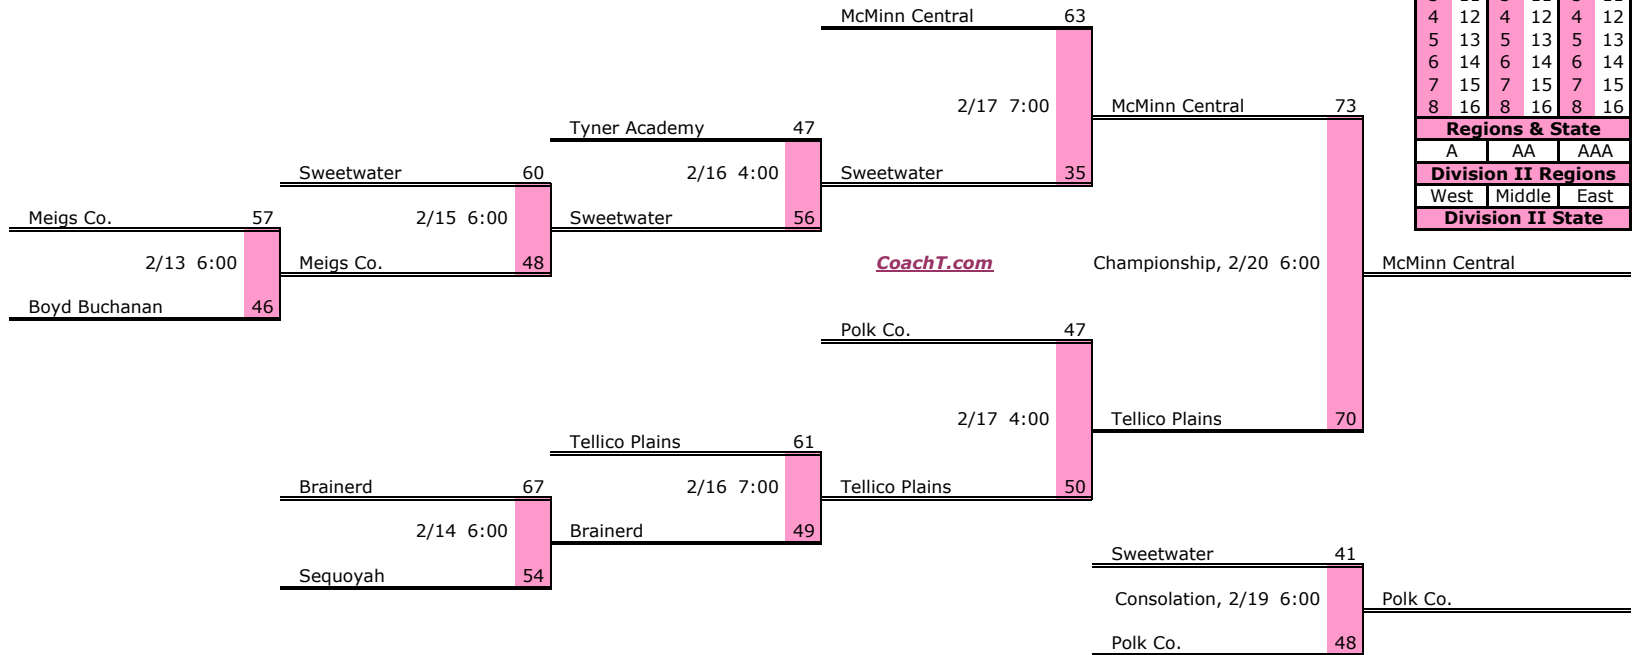

1. Stone Memorial
2. Loudon
3. Knox Catholic
4. Anderson Co.

Districts					
A		AA		AAA	
1	9	1	9	1	9
2	10	2	10	2	10
3	11	3	11	3	11
4	12	4	12	4	12
5	13	5	13	5	13
6	14	6	14	6	14
7	15	7	15	7	15
8	16	8	16	8	16
Regions & State					
A		AA		AAA	
Division II Regions					
West		Middle		East	
Division II State					

District 5 AA

Pre-Tourney Rank:

1. McMinn Central
2. Polk Co.
3. Tellico Plains
4. Tyner Academy
5. Sweetwater
6. Brainerd
7. Sequoyah
8. Meigs Co.
9. Boyd Buchanan

District 5 AA Finish:

1. McMinn Central
2. Tellico Plains
3. Polk Co.
4. Sweetwater