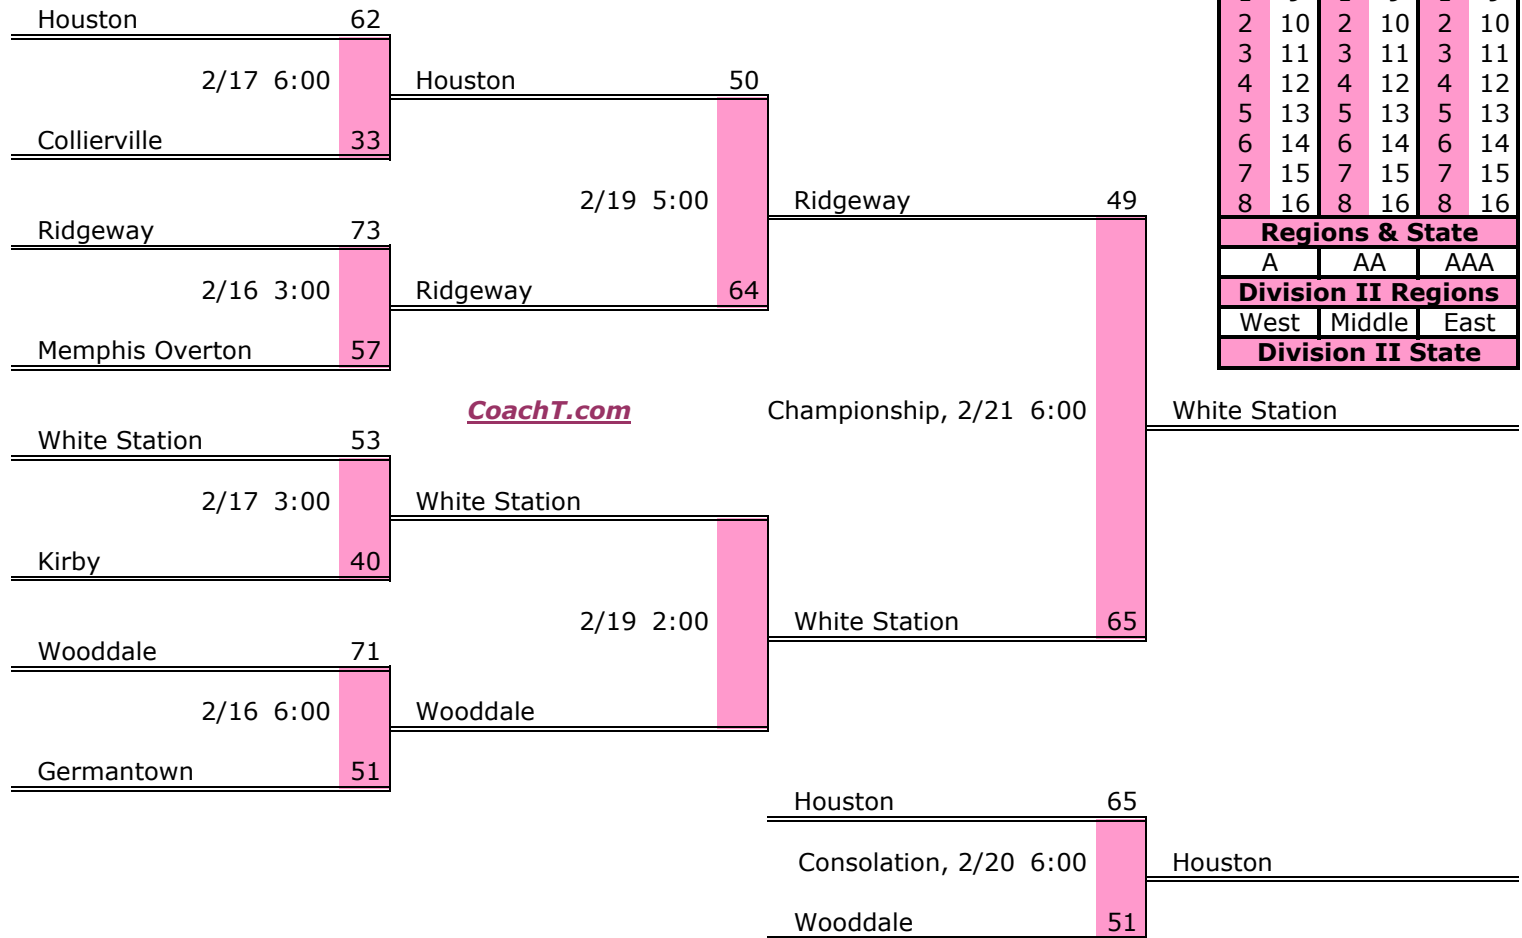

District 15 AAA

Pre-Tourney Rank:

1. Houston
2. White Station
3. Wooddale
4. Ridgeway
5. Memphis Overton
6. Germantown
7. Kirby
8. Collierville

District 15 AAA Finish:

1. White Station
2. Ridgeway
3. Houston
4. Wooddale

Districts					
A		AA		AAA	
1	9	1	9	1	9
2	10	2	10	2	10
3	11	3	11	3	11
4	12	4	12	4	12
5	13	5	13	5	13
6	14	6	14	6	14
7	15	7	15	7	15
8	16	8	16	8	16
Regions & State					
A		AA		AAA	
Division II Regions					
West		Middle		East	
Division II State