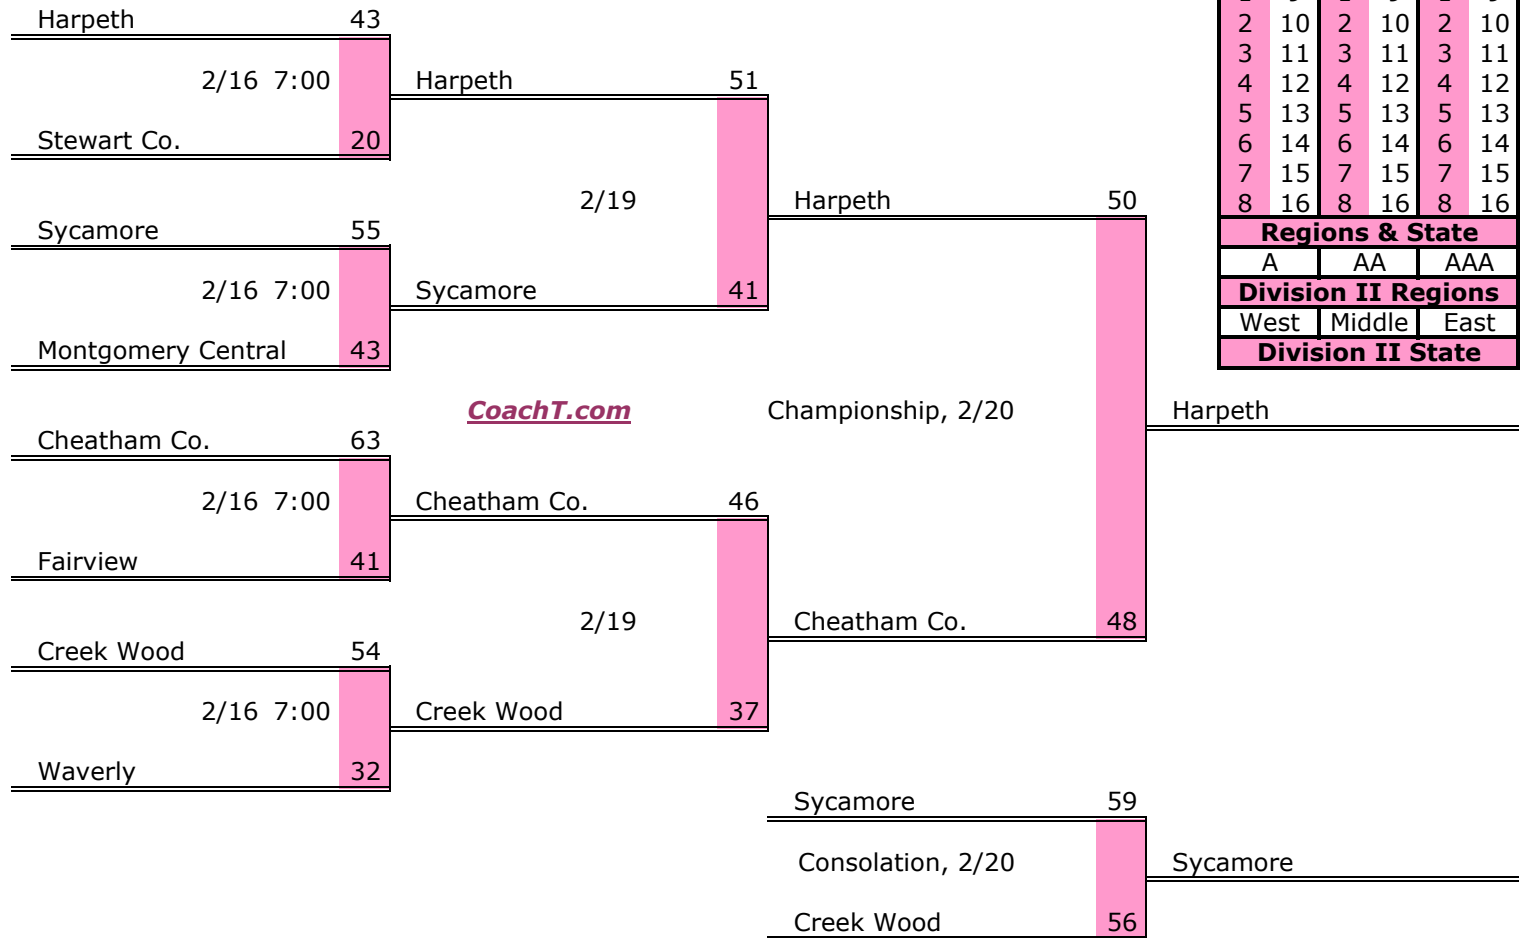

District 10 AA

Pre-Tourney Rank:

1. Marshall Co.
2. Lewis Co.
3. Giles Co.
4. Spring Hill
5. Loretto
6. Page

District 10 AA Finish:

1. Marshall Co.
2. Lewis Co.
3. Page
4. Spring Hill

District 11 AA

Pre-Tourney Rank:

1. Harpeth
2. Cheatham Co.
3. Creek Wood
4. Sycamore
5. Montgomery Central
6. Waverly
7. Fairview
8. Stewart Co.

District 11 AA Finish:

1. Harpeth
2. Cheatham Co.
3. Sycamore
4. Creek Wood

Districts					
A		AA		AAA	
1	9	1	9	1	9
2	10	2	10	2	10
3	11	3	11	3	11
4	12	4	12	4	12
5	13	5	13	5	13
6	14	6	14	6	14
7	15	7	15	7	15
8	16	8	16	8	16
Regions & State					
A		AA		AAA	
Division II Regions					
West		Middle		East	
Division II State					