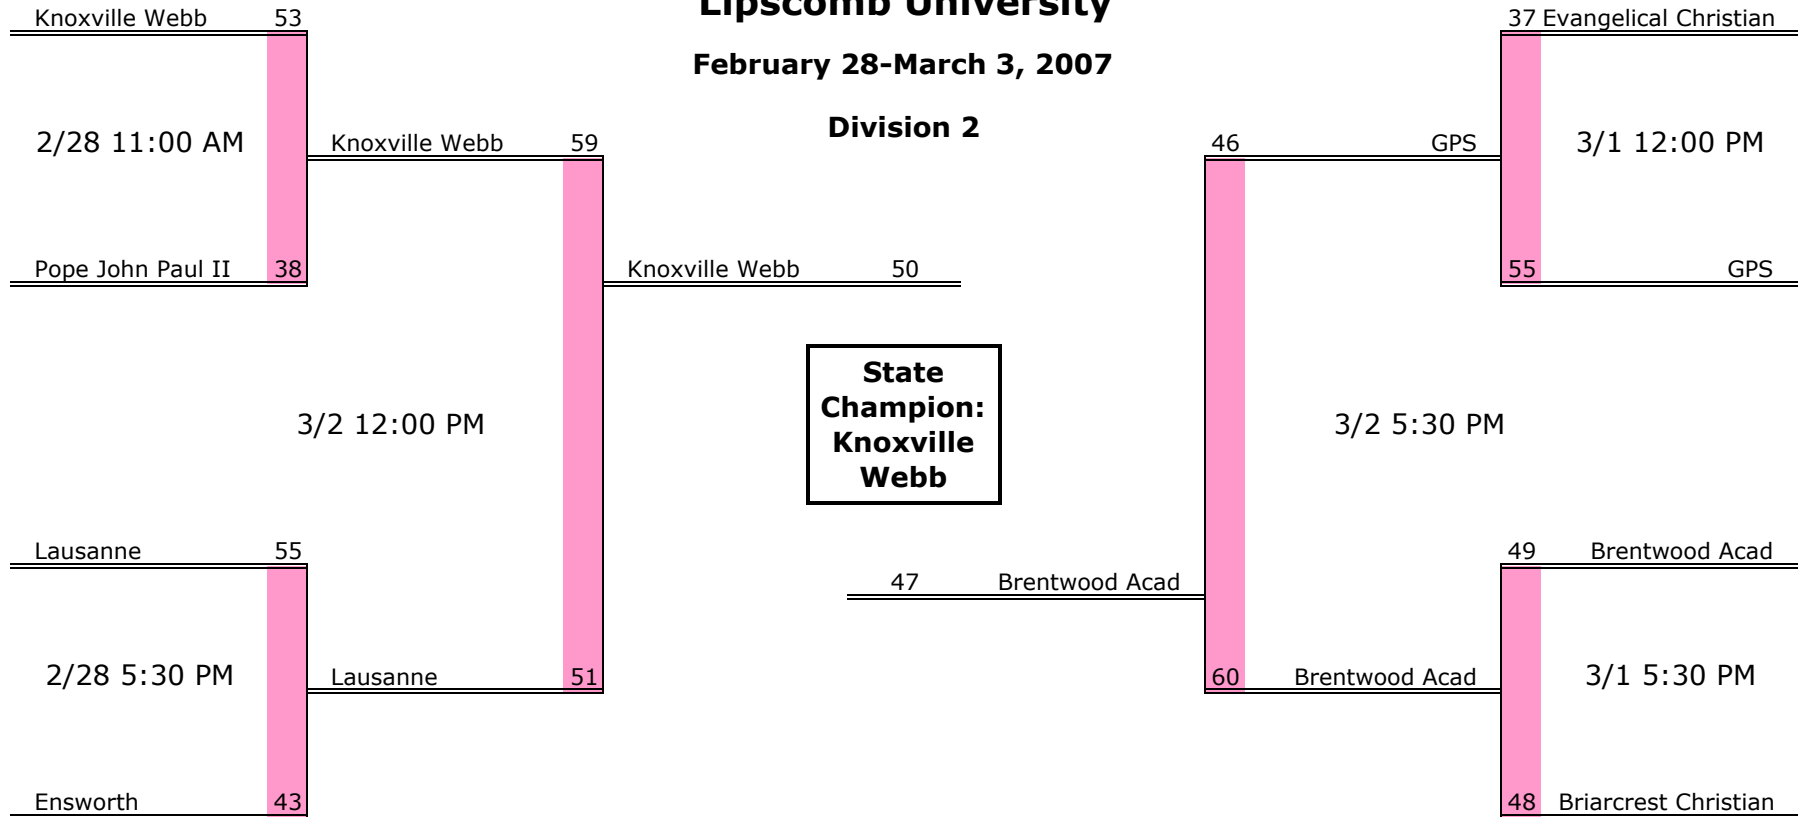

State Tournament

Girls Basketball State Tournament

Lipscomb University

February 28-March 3, 2007

Division 2

D2 West Region	Region Quarterfinals	Region Semifinals	Region Finals
----------------	----------------------	-------------------	---------------