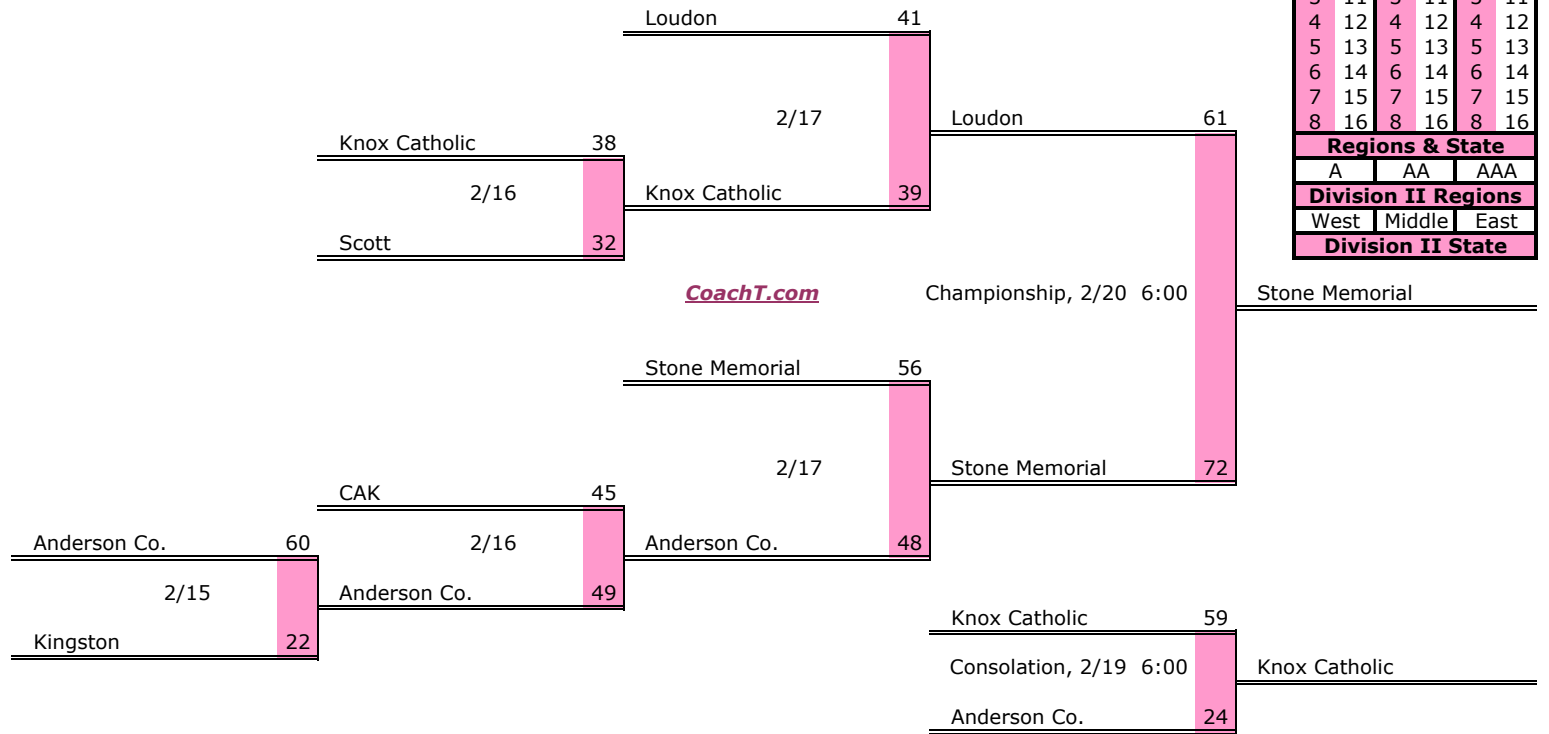

District 4 AA

Pre-Tourney Rank:

1. Loudon
2. Stone Memorial
3. CAK
4. Knox Catholic
5. Scott
6. Anderson Co.
7. Kingston

District 4 AA Finish:

1. Stone Memorial
2. Loudon
3. Knox Catholic
4. Anderson Co.

Districts					
A		AA		AAA	
1	9	1	9	1	9
2	10	2	10	2	10
3	11	3	11	3	11
4	12	4	12	4	12
5	13	5	13	5	13
6	14	6	14	6	14
7	15	7	15	7	15
8	16	8	16	8	16
Regions & State					
A		AA		AAA	
Division II Regions					
West		Middle		East	
Division II State