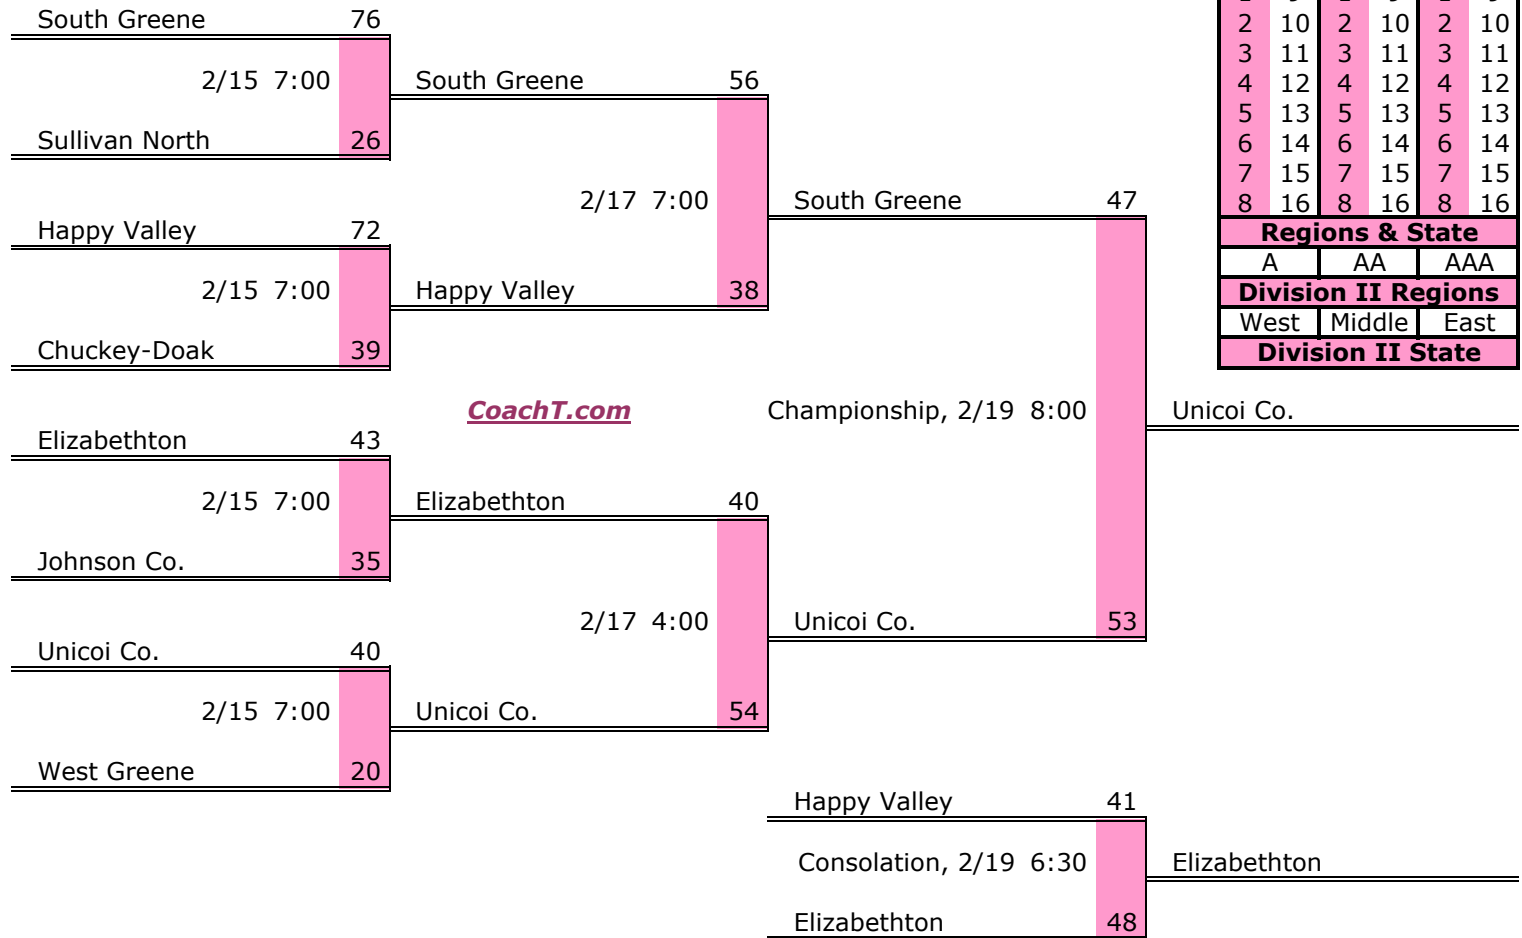

District 1 AA

Pre-Tourney Rank:

1. South Greene
2. Elizabethton
3. Unicoi Co.
4. Happy Valley
5. Chuckey-Doak
6. West Greene
7. Johnson Co.
8. Sullivan North

District 1 AA Finish:

1. Unicoi Co.
2. South Greene
3. Elizabethton
4. Happy Valley

Districts					
A		AA		AAA	
1	9	1	9	1	9
2	10	2	10	2	10
3	11	3	11	3	11
4	12	4	12	4	12
5	13	5	13	5	13
6	14	6	14	6	14
7	15	7	15	7	15
8	16	8	16	8	16
Regions & State					
A		AA		AAA	
Division II Regions					
West		Middle		East	
Division II State