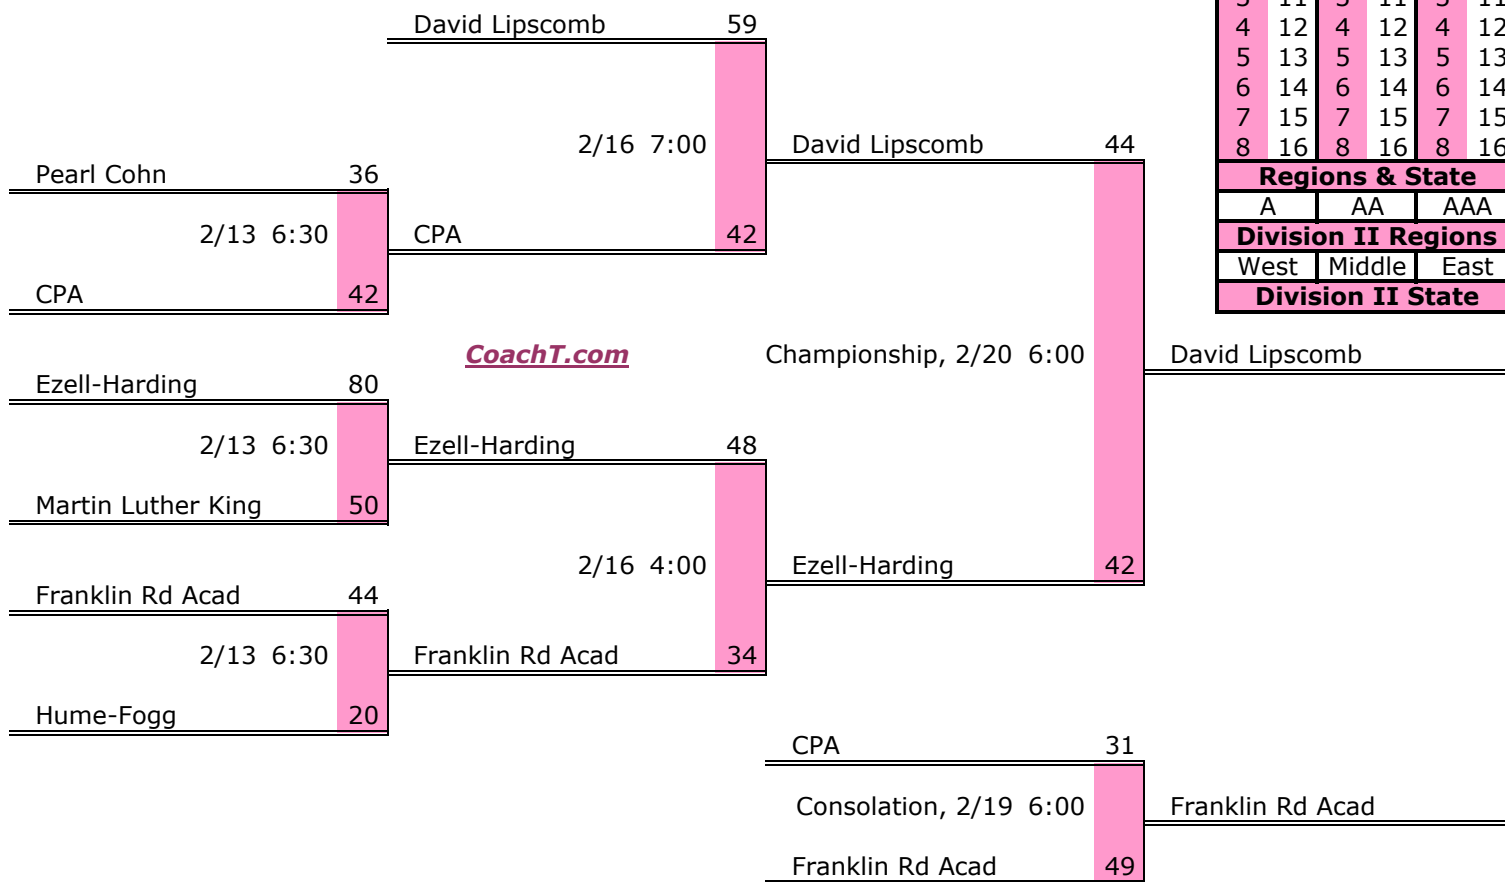

District 9 AA

Pre-Tourney Rank:

1. David Lipscomb
2. Ezell-Harding
3. Franklin Rd Acad
4. Pearl Cohn
5. CPA
6. Hume-Fogg
7. Martin Luther King

District 9 AA Finish:

1. David Lipscomb
2. Ezell-Harding
3. Franklin Rd Acad
4. CPA

Districts					
A		AA		AAA	
1	9	1	9	1	9
2	10	2	10	2	10
3	11	3	11	3	11
4	12	4	12	4	12
5	13	5	13	5	13
6	14	6	14	6	14
7	15	7	15	7	15
8	16	8	16	8	16
Regions & State					
A		AA		AAA	
Division II Regions					
West		Middle		East	
Division II State