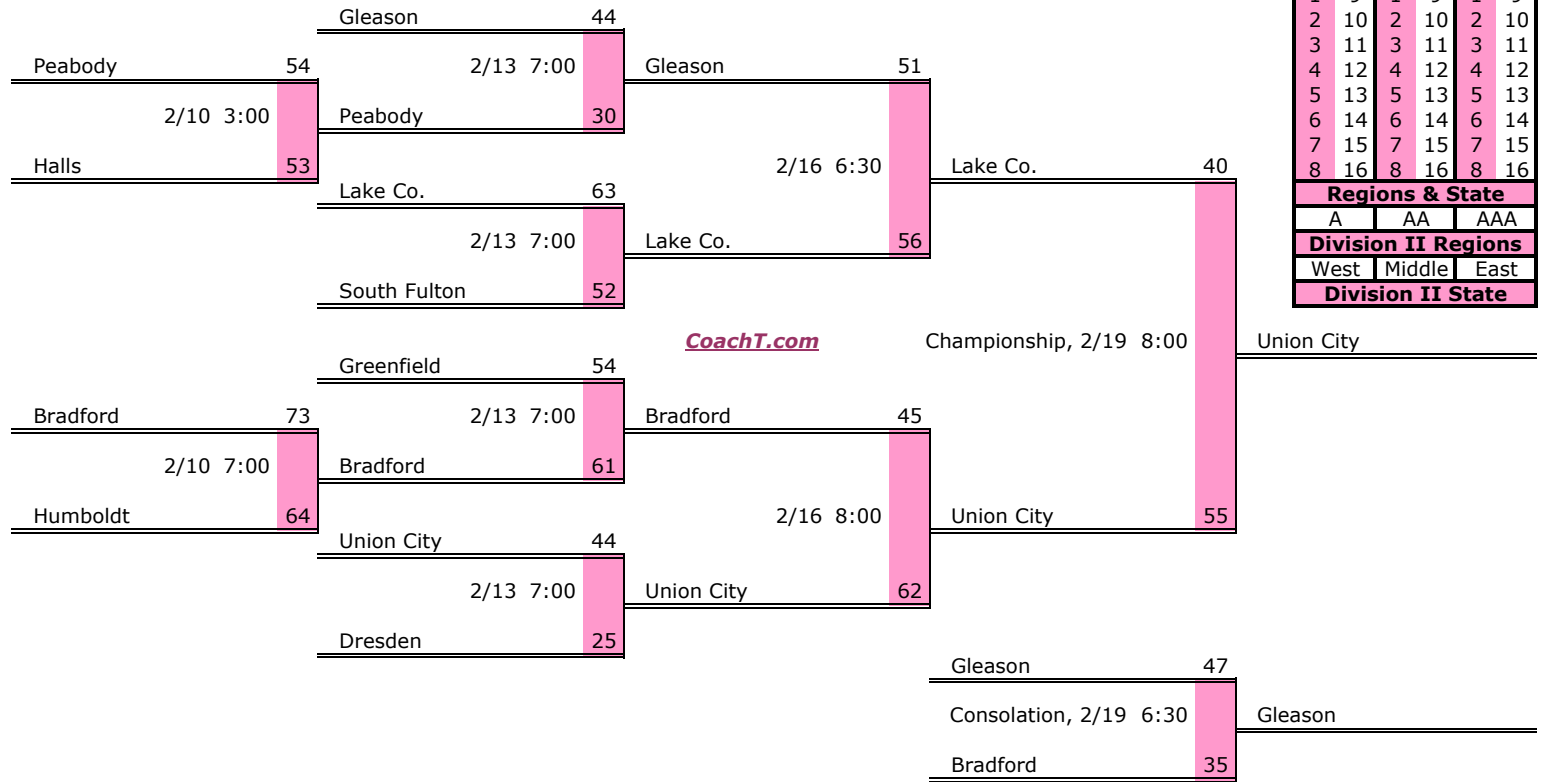

District 13 A Finish:

1. Clarksburg
2. Hollow Rock-Bru
3. West Carroll
4. McKenzie

Districts					
A		AA		AAA	
1	9	1	9	1	9
2	10	2	10	2	10
3	11	3	11	3	11
4	12	4	12	4	12
5	13	5	13	5	13
6	14	6	14	6	14
7	15	7	15	7	15
8	16	8	16	8	16
Regions & State					
A		AA		AAA	
Division II Regions					
West		Middle		East	
Division II State					

District 14 A

Pre-Tourney Rank:

1. Gleason
2. Greenfield
3. Union City
4. Lake Co.
5. South Fulton
6. Dresden
7. Bradford
8. Peabody
9. Halls
10. Humboldt

District 14 A Finish:

1. Union City
2. Lake Co.
3. Gleason
4. Bradford