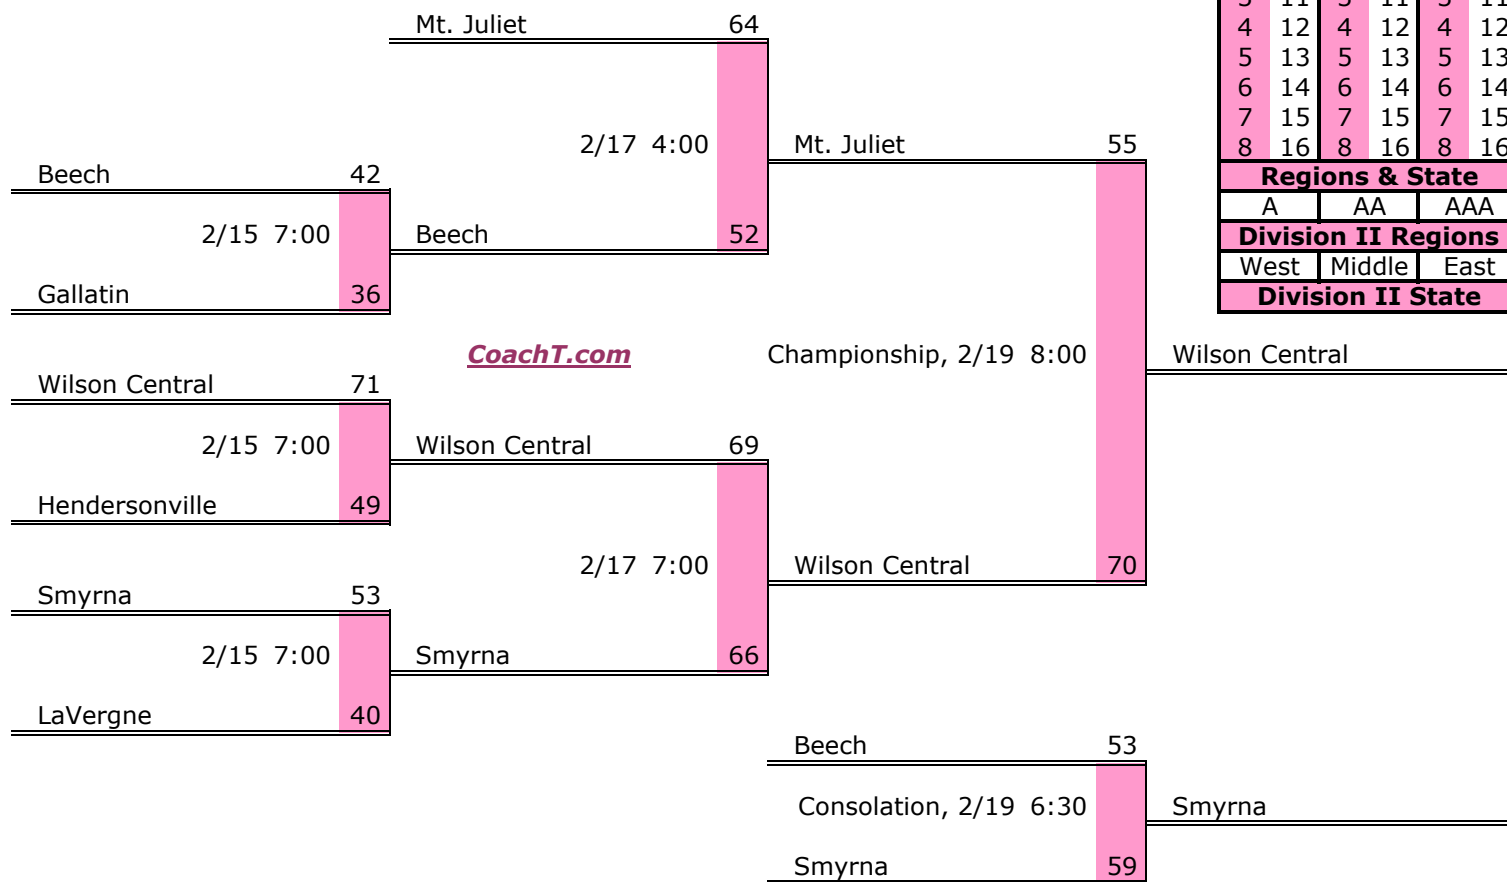

District 9 AAA

Pre-Tourney Rank:

1. Mt. Juliet
2. Wilson Central
3. Smyrna
4. Beech
5. Gallatin
6. LaVergne
7. Hendersonville

Districts					
A		AA		AAA	
1	9	1	9	1	9
2	10	2	10	2	10
3	11	3	11	3	11
4	12	4	12	4	12
5	13	5	13	5	13
6	14	6	14	6	14
7	15	7	15	7	15
8	16	8	16	8	16
Regions & State					
A		AA		AAA	
Division II Regions					
West		Middle		East	
Division II State					

District 9 AAA Finish:

1. Wilson Central
2. Mt. Juliet
3. Smyrna
4. Beech