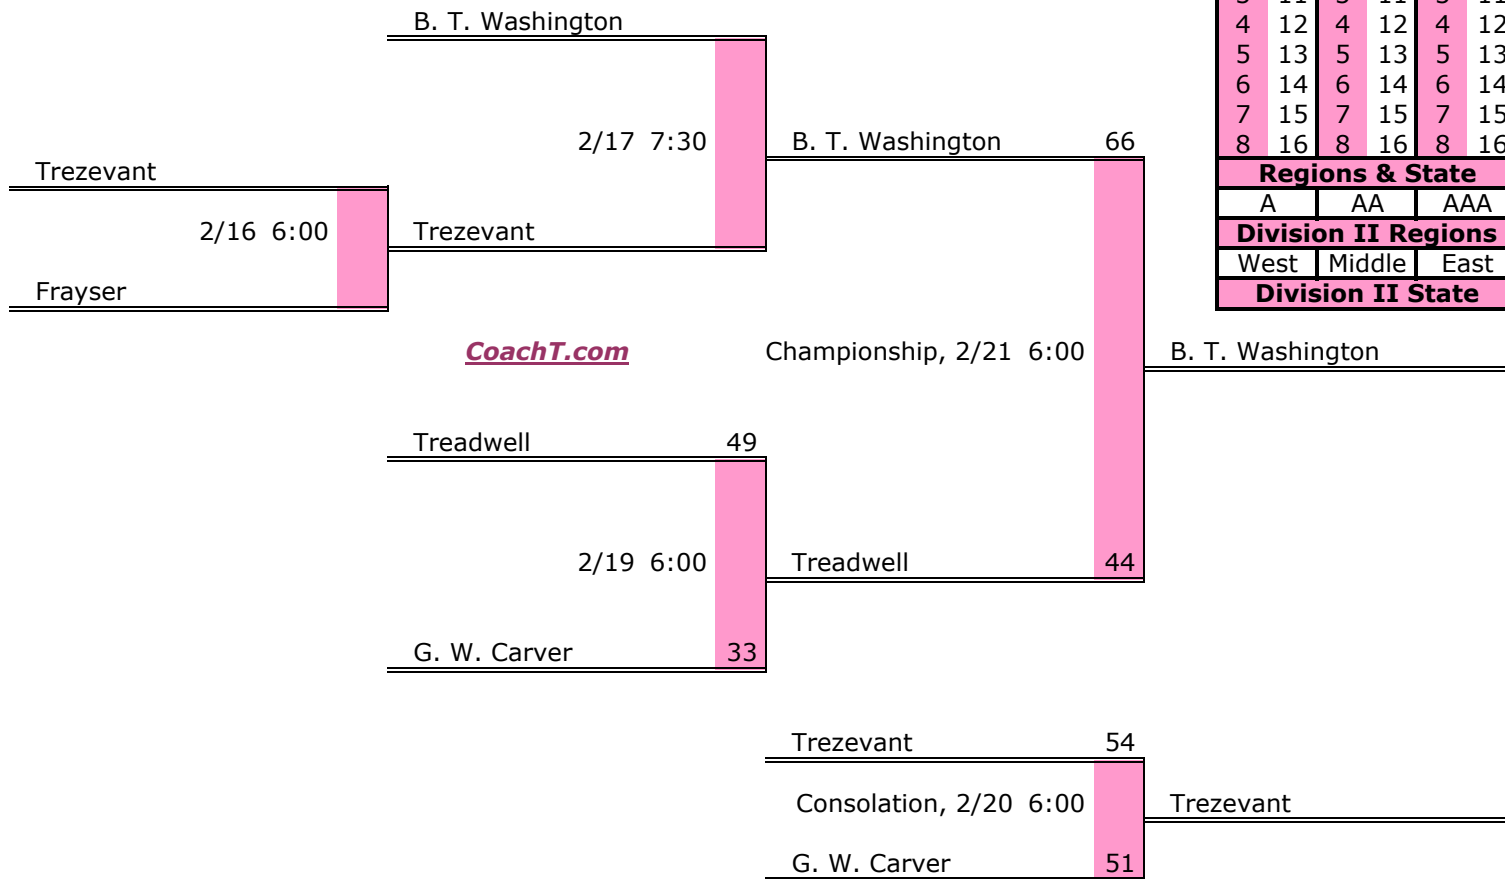

District 14 AA Finish:

1. Fayette Ware
2. Jackson N Side
3. U Sch of Jackson
4. Covington

District 15 AA

Pre-Tourney Rank:

1. B. T. Washington
2. Treadwell
3. G. W. Carver
4. Trezevant
5. Frayser

District 15 AA Finish: