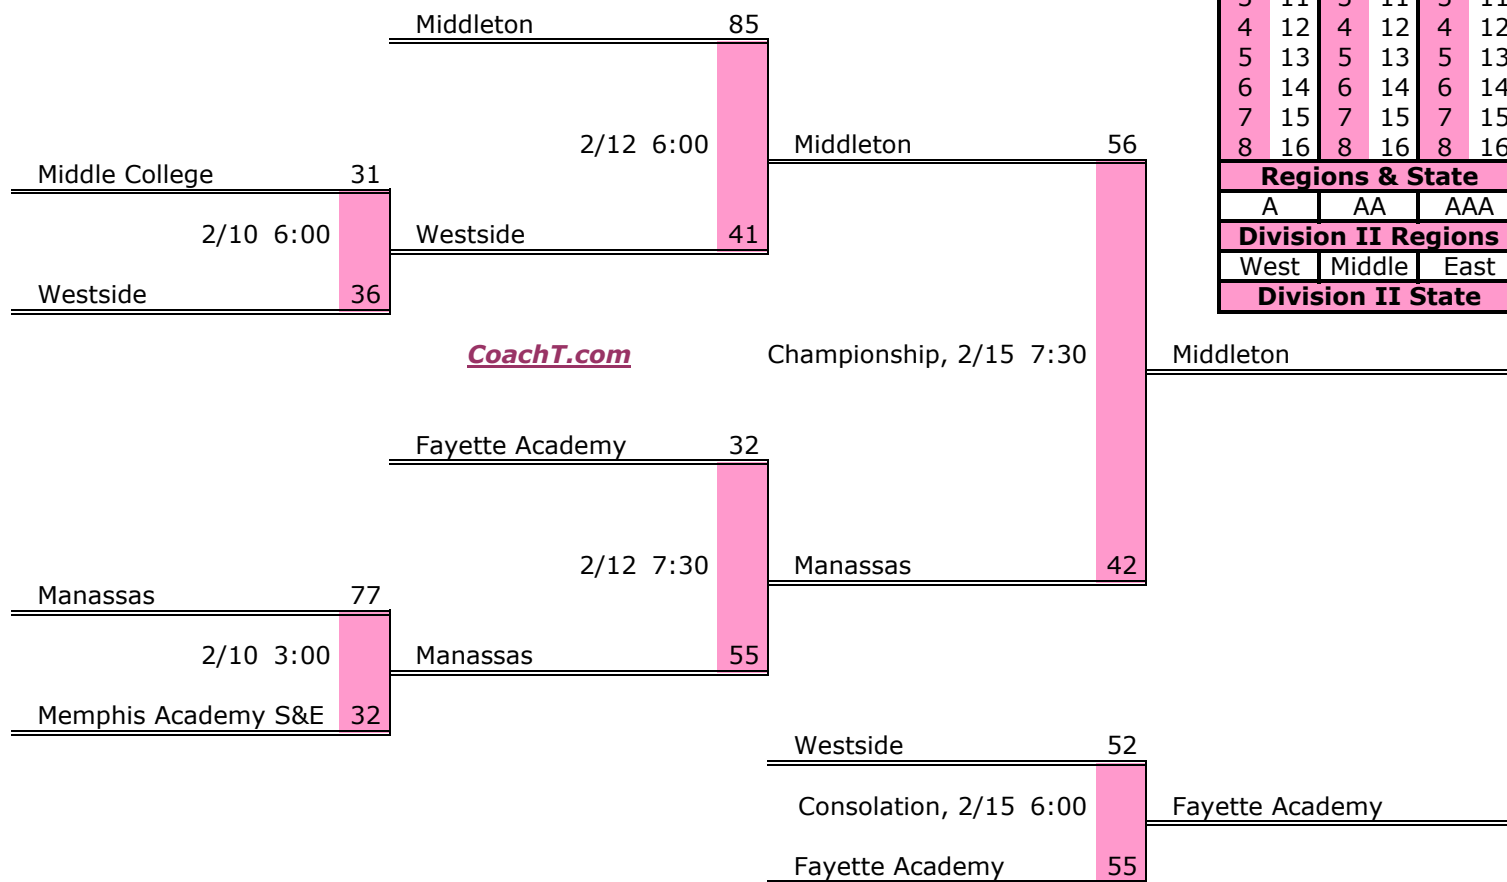

District 16 A

Pre-Tourney Rank:

1. Middleton
2. Fayette Academy
3. Manassas
4. Middle College
5. Westside
6. Memphis Academy S&E

District 16 A Finish:

1. Middleton
2. Manassas
3. Fayette Academy
4. Westside