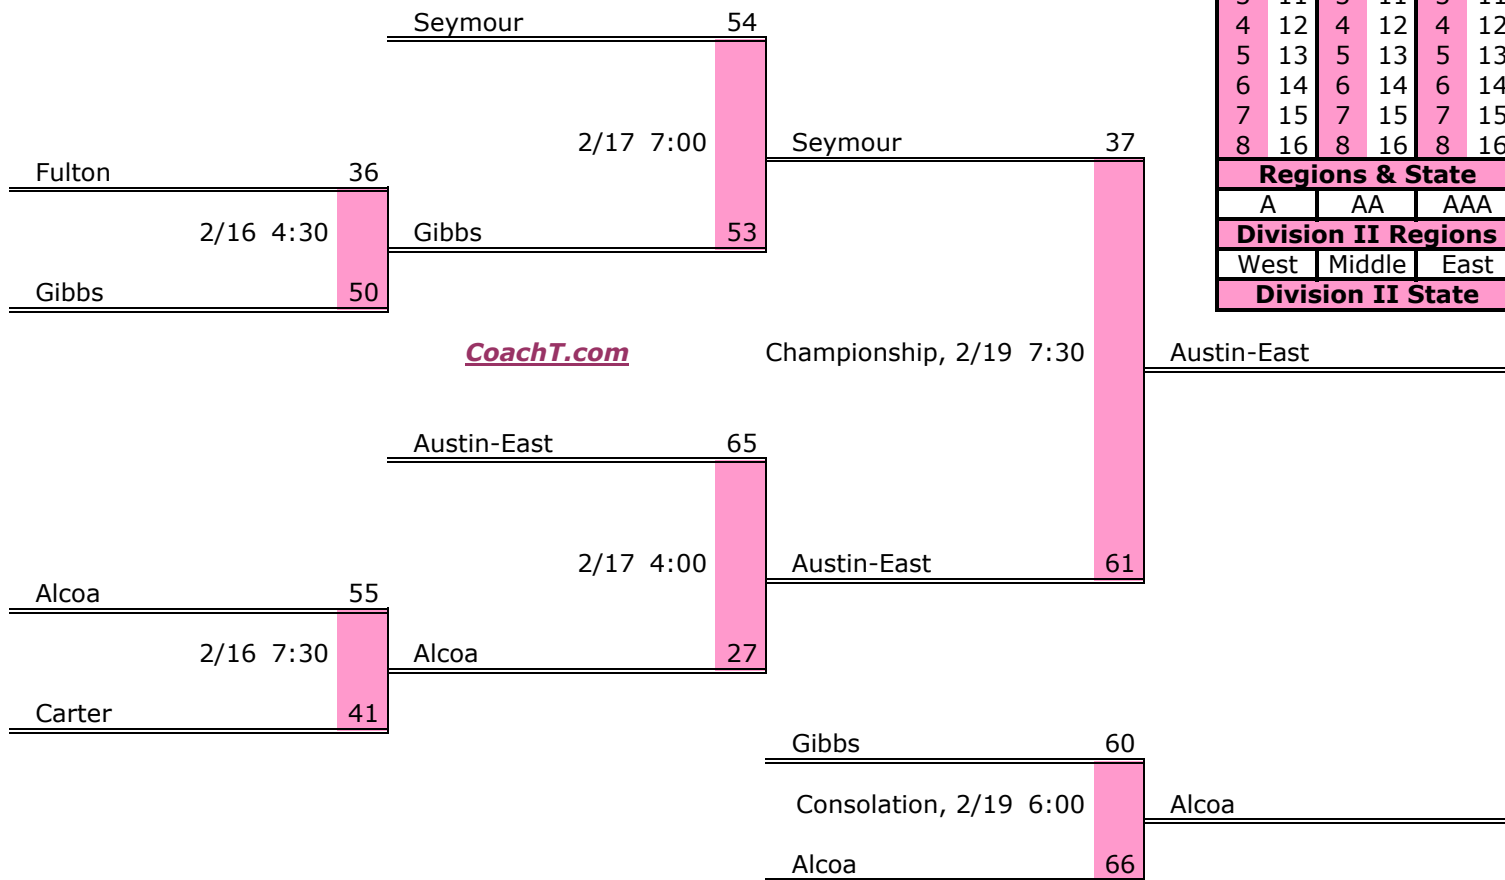

District 3 AA

Pre-Tourney Rank:

1. Seymour
2. Austin-East
3. Alcoa
4. Fulton
5. Gibbs
6. Carter

Districts					
A		AA		AAA	
1	9	1	9	1	9
2	10	2	10	2	10
3	11	3	11	3	11
4	12	4	12	4	12
5	13	5	13	5	13
6	14	6	14	6	14
7	15	7	15	7	15
8	16	8	16	8	16
Regions & State					
A		AA		AAA	
Division II Regions					
West		Middle		East	
Division II State					

District 3 AA Finish:

1. Austin-East
2. Seymour
3. Alcoa
4. Gibbs