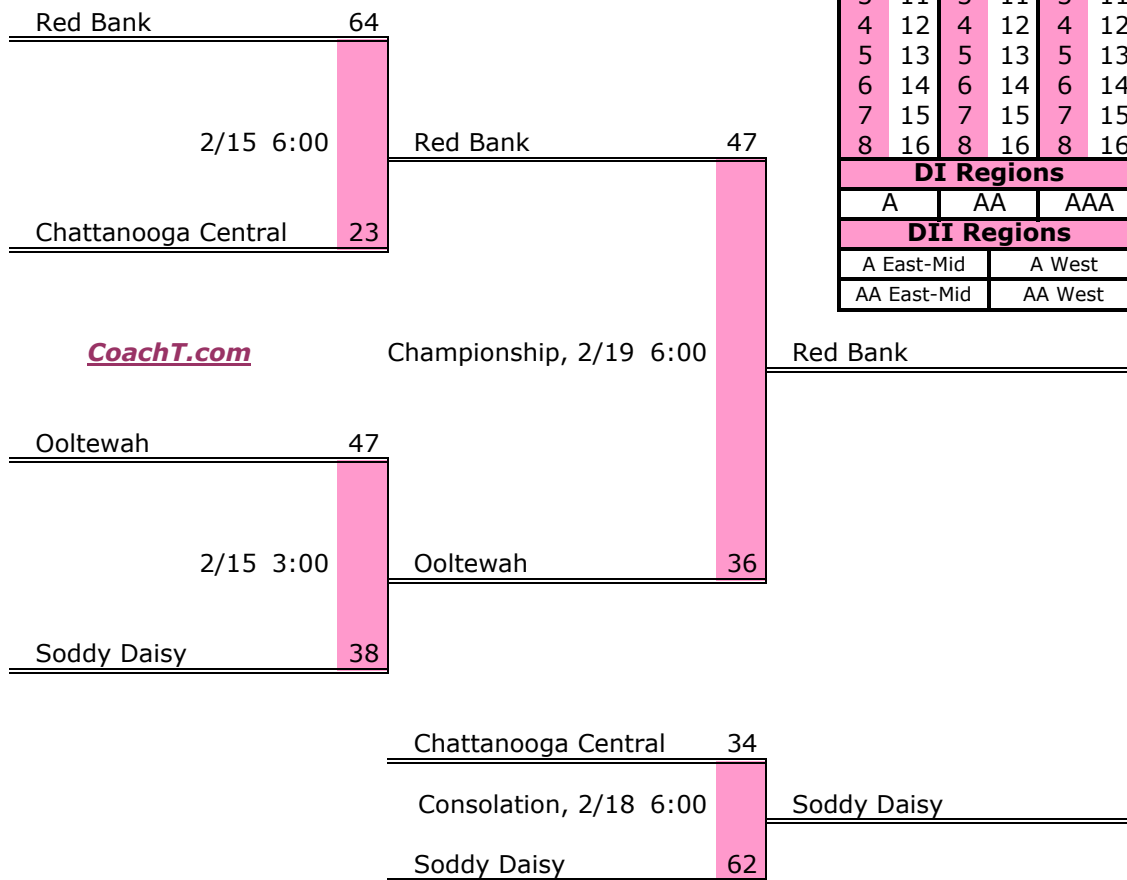

District 5 AAA Finish:

1. Cleveland
2. Bradley Central
3. Walker Valley
4. Cumberland County

District 6 AAA

Pre-Tourney Rank:

1. Red Bank
2. Ooltewah
3. Soddy Daisy
4. Chattanooga Central

Districts					
A		AA		AAA	
1	9	1	9	1	9
2	10	2	10	2	10
3	11	3	11	3	11
4	12	4	12	4	12
5	13	5	13	5	13
6	14	6	14	6	14
7	15	7	15	7	15
8	16	8	16	8	16
DI Regions					
A		AA		AAA	
DII Regions					
A East-Mid			A West		
AA East-Mid			AA West		