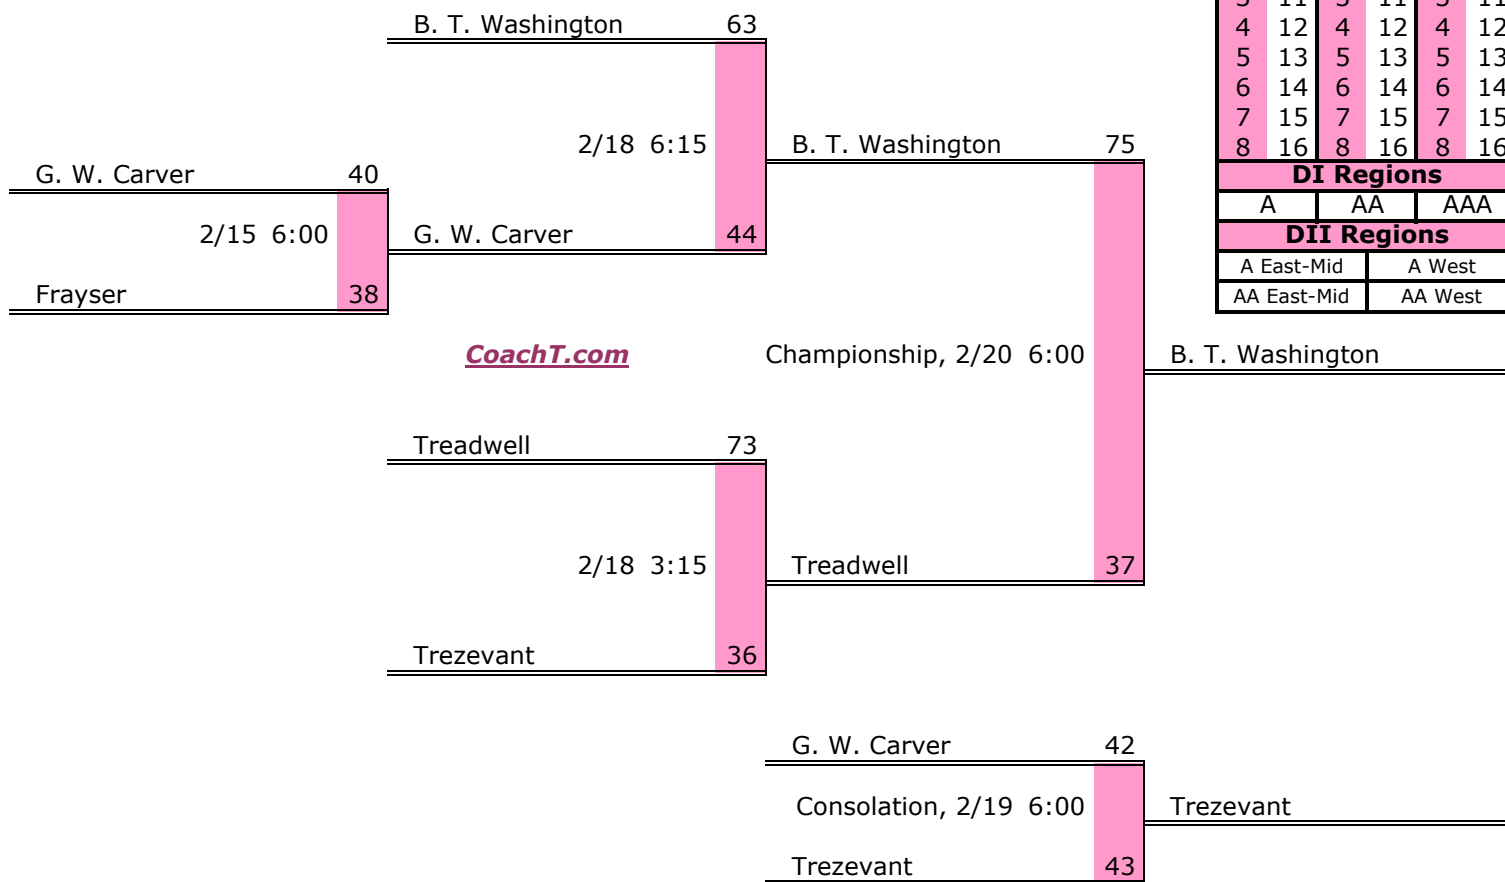

District 15 AA

Pre-Tourney Rank:

1. B. T. Washington
2. Treadwell
3. Trezevant
4. G. W. Carver
5. Frayser

Districts					
A		AA		AAA	
1	9	1	9	1	9
2	10	2	10	2	10
3	11	3	11	3	11
4	12	4	12	4	12
5	13	5	13	5	13
6	14	6	14	6	14
7	15	7	15	7	15
8	16	8	16	8	16
DI Regions					
A		AA		AAA	
DII Regions					
A East-Mid			A West		
AA East-Mid			AA West		

District 15 AA Finish:

1. B. T. Washington
2. Treadwell
3. Trezevant
4. G. W. Carver