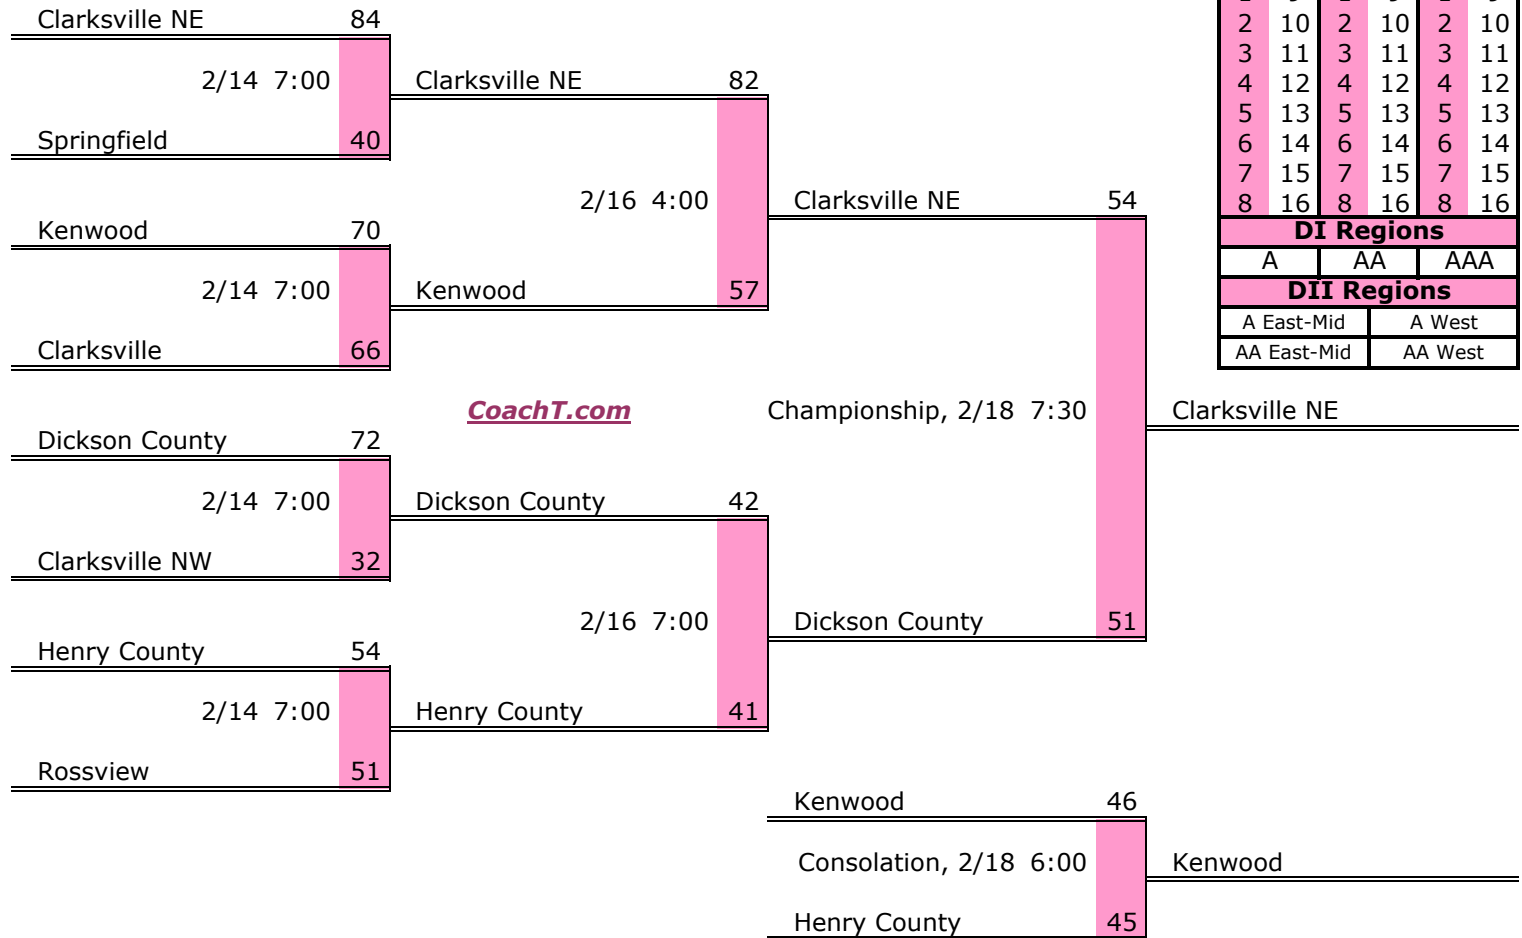

District 10 AAA

Pre-Tourney Rank:

1. Clarksville NE
2. Dickson County
3. Henry County
4. Kenwood
5. Clarksville
6. Rossvie
7. Clarksville NW
8. Springfield

District 10 AAA Finish:

1. Clarksville NE
2. Dickson County
3. Kenwood
4. Henry County

Districts					
A		AA		AAA	
1	9	1	9	1	9
2	10	2	10	2	10
3	11	3	11	3	11
4	12	4	12	4	12
5	13	5	13	5	13
6	14	6	14	6	14
7	15	7	15	7	15
8	16	8	16	8	16
DI Regions					
A		AA		AAA	
DII Regions					
A East-Mid			A West		
AA East-Mid			AA West