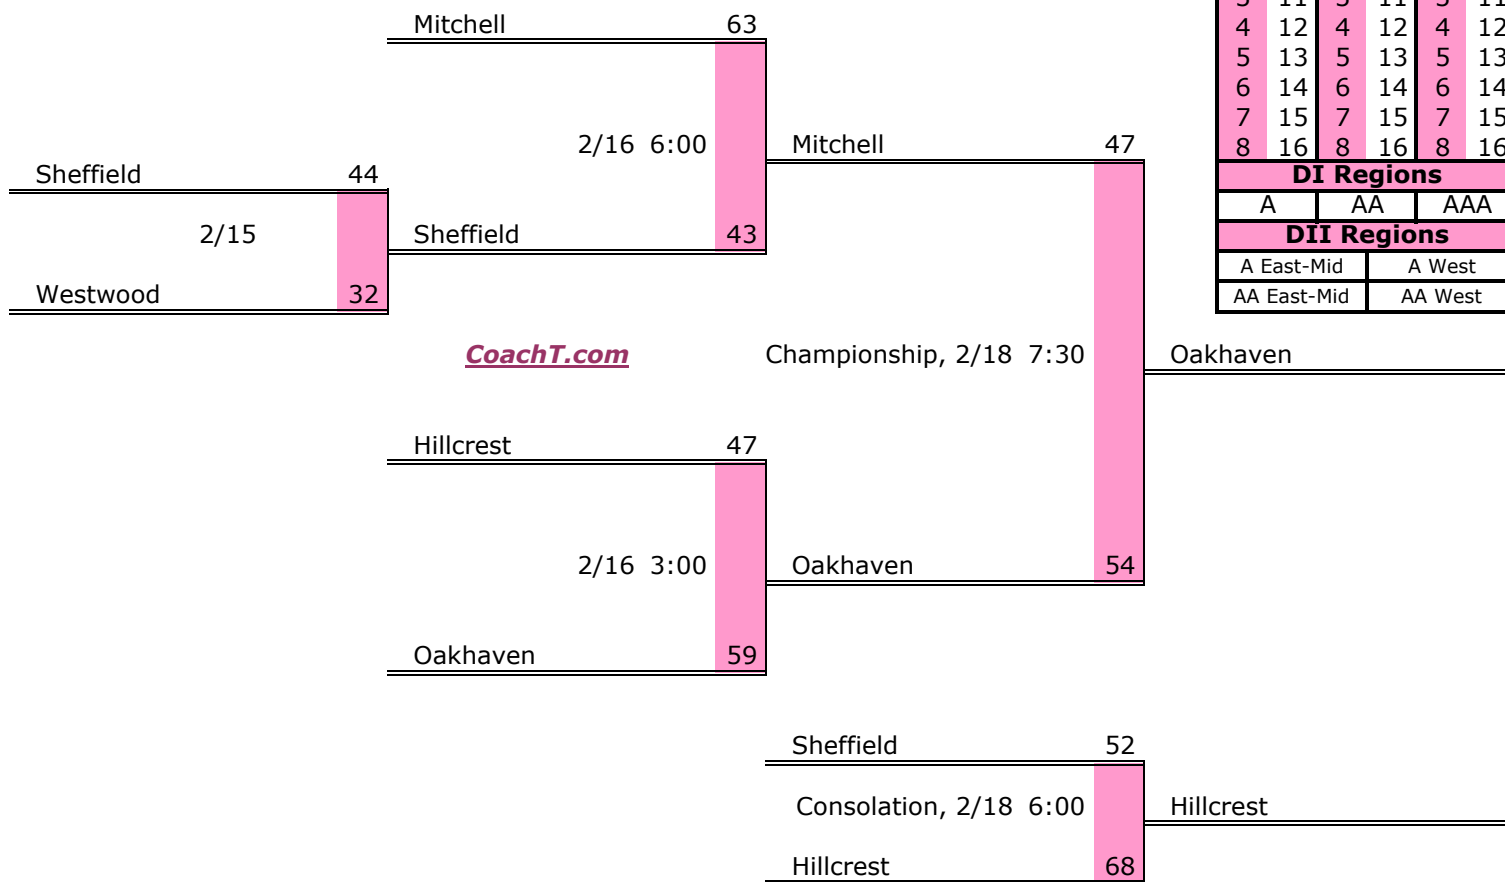

District 16 AA

Pre-Tourney Rank:

1. Mitchell
2. Hillcrest
3. Oakhaven
4. Sheffield
5. Westwood

District 16 AA Finish:

1. Oakhaven
2. Mitchell
3. Hillcrest
4. Sheffield