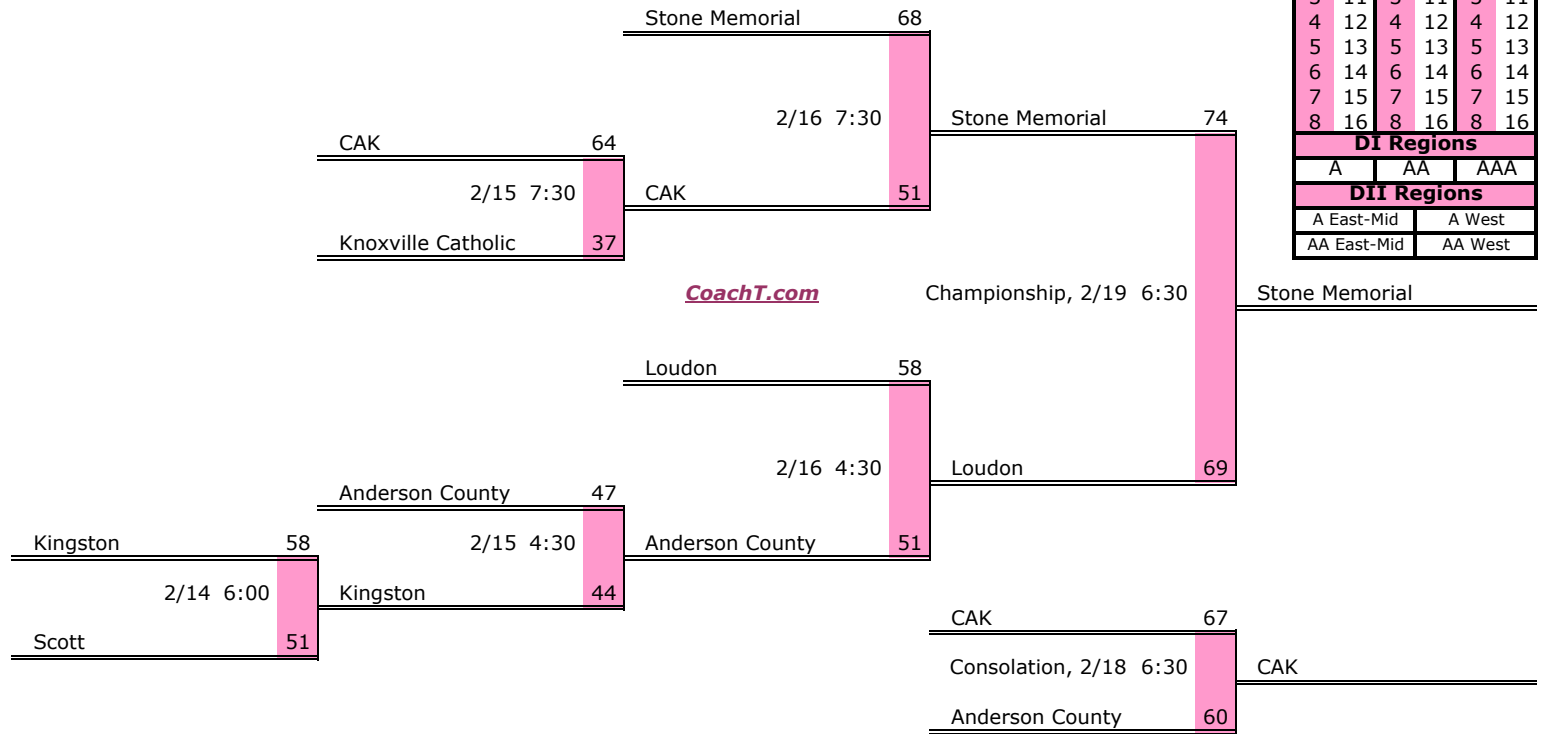

District 4 AA

Pre-Tourney Rank:

1. Stone Memorial
2. Loudon
3. Anderson County
4. CAK
5. Knoxville Catholic
6. Kingston
7. Scott

District 4 AA Finish:

1. Stone Memorial
2. Loudon
3. CAK
4. Anderson County

Districts					
A		AA		AAA	
1	9	1	9	1	9
2	10	2	10	2	10
3	11	3	11	3	11
4	12	4	12	4	12
5	13	5	13	5	13
6	14	6	14	6	14
7	15	7	15	7	15
8	16	8	16	8	16
DI Regions					
A		AA		AAA	
DII Regions			DII Regions		
A East-Mid			A West		
AA East-Mid			AA West