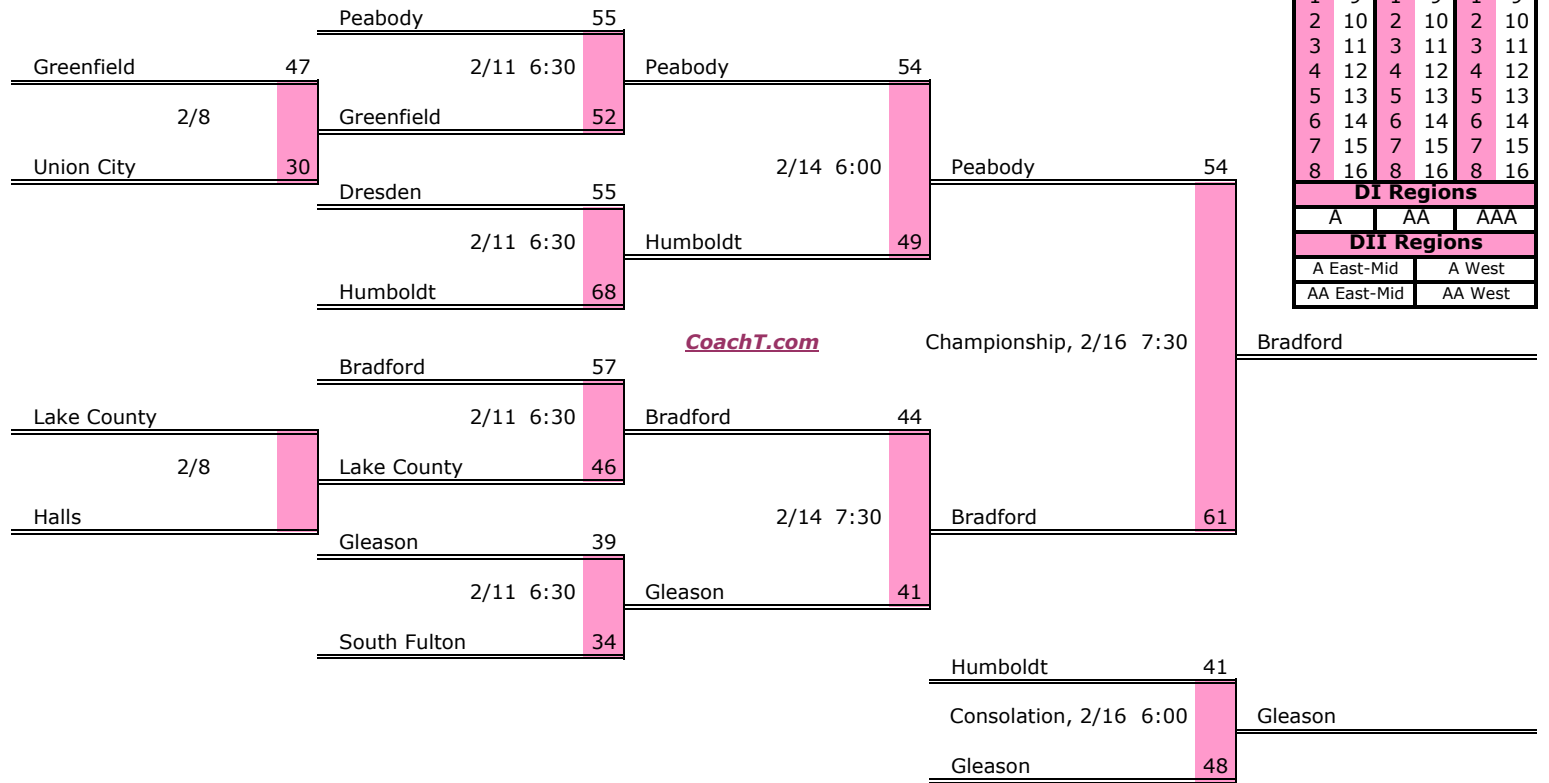

Districts					
A		AA		AAA	
1	9	1	9	1	9
2	10	2	10	2	10
3	11	3	11	3	11
4	12	4	12	4	12
5	13	5	13	5	13
6	14	6	14	6	14
7	15	7	15	7	15
8	16	8	16	8	16
DI Regions					
A		AA		AAA	
DII Regions					
A East-Mid			A West		
AA East-Mid			AA West		

District 14 A

Pre-Tourney Rank:

1. Peabody
2. Bradford
3. Gleason
4. Dresden
5. Humboldt
6. South Fulton
7. Lake County
8. Greenfield
9. Union City
10. Halls

District 14 A Finish:

1. Bradford
2. Peabody
3. Gleason
4. Humboldt