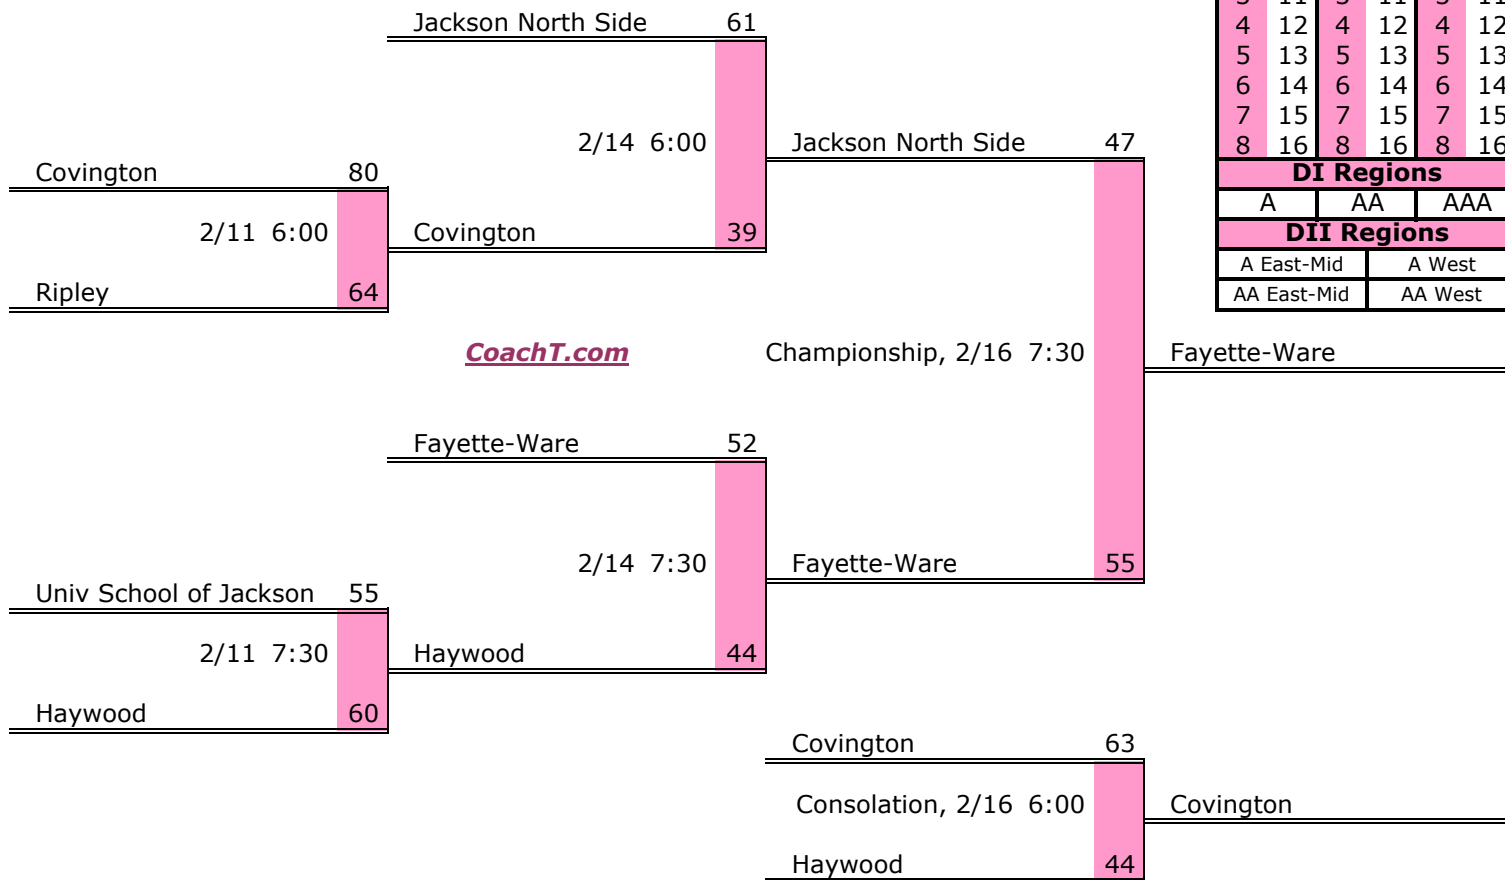

District 14 AA

Pre-Tourney Rank:

1. Jackson North Side
2. Fayette-Ware
3. Univ School of Jackson
4. Covington
5. Ripley
6. Haywood

District 14 AA Finish:

1. Fayette-Ware
2. Jackson North Side
3. Covington
4. Haywood

Districts					
A		AA		AAA	
1	9	1	9	1	9
2	10	2	10	2	10
3	11	3	11	3	11
4	12	4	12	4	12
5	13	5	13	5	13
6	14	6	14	6	14
7	15	7	15	7	15
8	16	8	16	8	16
DI Regions					
A		AA		AAA	
DII Regions					
A East-Mid			A West		
AA East-Mid			AA West