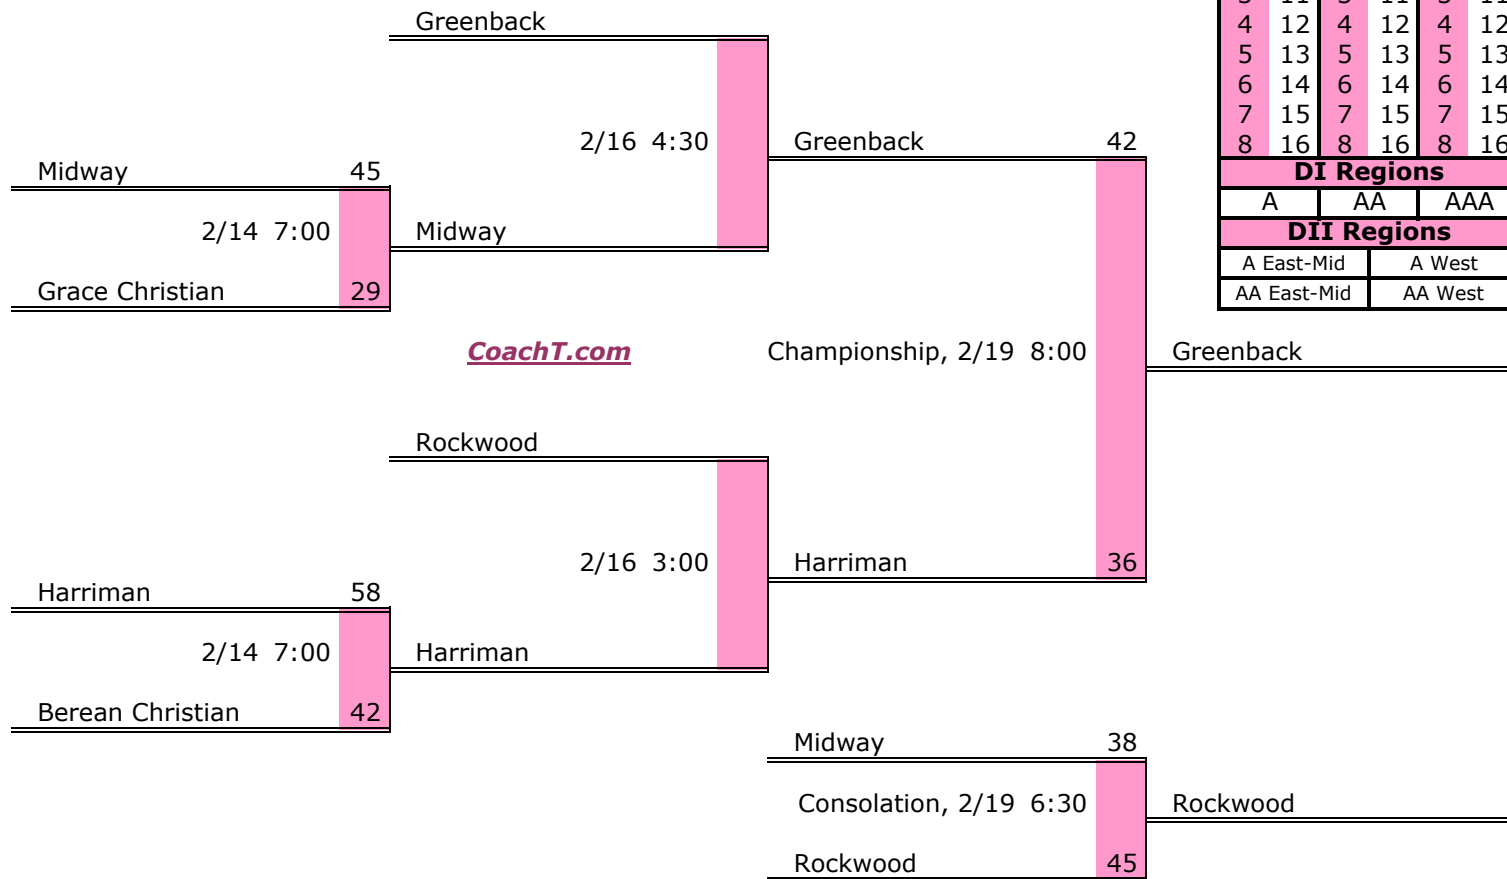

District 3 A

Pre-Tourney Rank:

1. Greenback
2. Rockwood
3. Harriman
4. Midway
5. Grace Christian
6. Berean Christian

Districts					
A		AA		AAA	
1	9	1	9	1	9
2	10	2	10	2	10
3	11	3	11	3	11
4	12	4	12	4	12
5	13	5	13	5	13
6	14	6	14	6	14
7	15	7	15	7	15
8	16	8	16	8	16
DI Regions					
A		AA		AAA	
DII Regions					
A East-Mid			A West		
AA East-Mid			AA West		

District 3 A Finish:

1. Greenback
2. Harriman
3. Rockwood
4. Midway