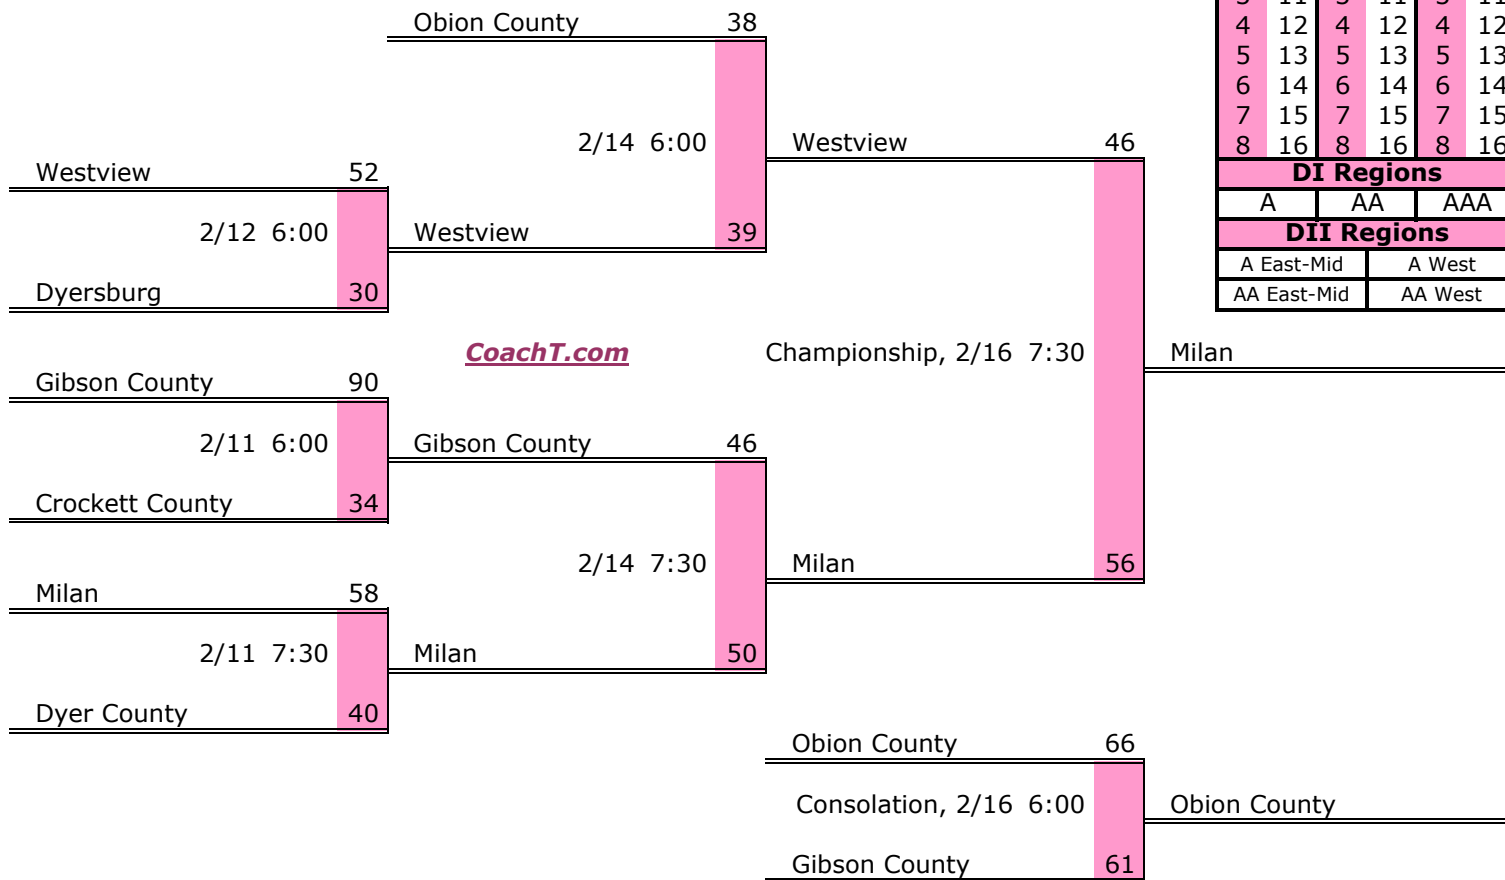

District 13 AA

Pre-Tourney Rank:

1. Obion County
2. Gibson County
3. Milan
4. Westview
5. Dyersburg
6. Dyer County
7. Crockett County

District 13 AA Finish:

1. Milan
2. Westview
3. Obion County
4. Gibson County