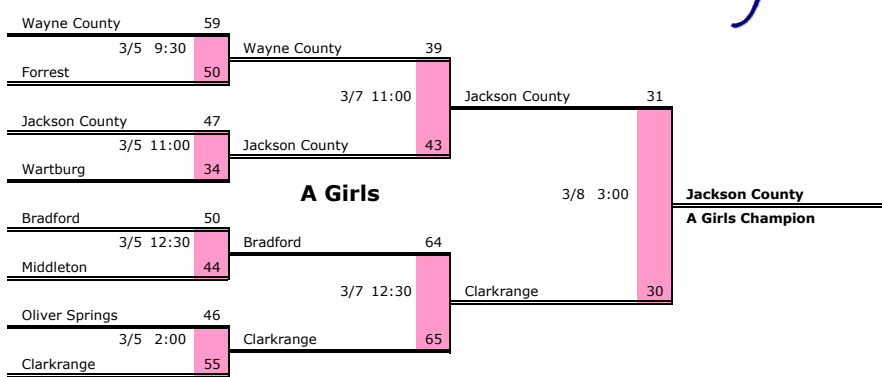

Girls Division I State Tournaments **Boys Division I State Tournaments**

jim314.com

Girls Division II State Tournaments **Boys Division II State Tournaments**

jim314.com

jim314.com

jim314.com

Region		Sectionals	State Tournament Participants	Sectionals	Region		
A Girls Basketball Region Tournaments							
1#1	Cloudland 73	Cloudland 31				61 Forrest 9#1	
2#4	Washburn 14					32 Jo Byrns 10#4	
2#2	Hancock County 29	2/25 6:00 Cloudland 54			51 Forrest 6:00 2/25	42 East Robertson 10#2	
1#3	North Greene 31	North Greene 28			44 Van Buren County 7:00 2/22	55 Van Buren County 9#3	
Region 1		2/28 6:00	Cloudland 35			Region 5	
2#1	Cosby 43	Cosby 45	Winner Region 1		57 Forrest 6:00 2/28	59 McEwen 10#1	
1#4	Unaka 39					46 McEwen 7:00 2/22	
1#2	Hampton 70	2/25 7:30 Cosby 30	3/1 7:00 Oliver Springs		42 Middle TN Christian 7:30 2/25	54 Community 9#4	
2#3	Jellico 51	Hampton 39			60 Middle TN Christian 7:00 2/22	68 Middle TN Christian 9#2	
			Oliver Springs 51		47 Santa Fe	42 White House Heritage 10#3	
			Loser Region 2				
3#1	Greenback 28	Oakdale 48				61 Richland 11#1	
4#4	Oakdale 48					53 Richland 7:00 2/22	
4#2	Wartburg 57	2/25 6:00 Wartburg 51			86 Wayne County 6:00 2/25	56 Summertown 12#4	
3#3	Rockwood 32	Wartburg 59			71 Wayne County 7:00 2/22	65 Wayne County 12#2	
Region 2		2/27 7:00	Wartburg 72			47 Cornersville 11#3	
4#1	Oliver Springs 81	Oliver Springs 59	Winner Region 2		70 Wayne County 7:00 2/27	56 Collinwood 12#1	
3#4	Midway 42					46 Moore County 7:00 2/22	
3#2	Harriman 61	2/25 7:30 Oliver Springs 47	3/1 7:00 Wartburg		47 Santa Fe 7:30 2/25	63 Moore County 11#4	
4#3	Coalfield 65	Coalfield 49			49 Santa Fe 7:00 2/22	74 Santa Fe 11#2	
			Cosby 54		44 Middle TN Christian	57 Perry County 12#3	
			Loser Region 1				
5#1	Grace Baptist Academy 58	Grace Baptist Academy 45				68 Clarksburg 13#1	
6#4	Whitwell 34					59 Clarksburg 7:00 2/21	
6#2	Lookout Valley 42	2/25 6:00 Copper Basin 48			72 Clarksburg 7:30 2/23	66 Humboldt 14#4	
5#3	Copper Basin 45	Copper Basin 48				76 Peabody 14#2	
Region 3		2/28 6:00	Chatt. Arts & Sciences 31			57 Hollow Rock-Bruceton 13#3	
6#1	South Pittsburg 45	South Pittsburg 39	Winner Region 3		65 Bradford 7:00 2/26	67 Bradford 14#1	
5#4	Silverdale Academy 34					73 Bradford 7:00 2/21	
5#2	TN Temple 40	2/25 7:30 Chatt. Arts & Sciences 58	3/1 7:00 Clarkrange		80 Bradford 6:00 2/23	35 Huntingdon 13#4	
6#3	Chatt. Arts & Sciences 65	Chatt. Arts & Sciences 55			58 West Carroll 7:00 2/21	57 West Carroll 13#2	
			Clarkrange 57		44 Manassas	56 Gleason 14#3	
			Loser Region 4				
7#1	Jackson County 73	Jackson County 62				58 Adamsville 15#1	
8#4	Watertown 30					39 Adamsville 7:00 2/22	
8#2	Gordonsville 43	2/25 6:00 Jackson County 53			36 Manassas 6:00 2/25	30 Middle College 16#4	
7#3	Pickett County 53	Pickett County 47				68 Manassas 16#2	
Region 4		2/27 7:00	Jackson County 72			52 Manassas 7:00 2/22	
8#1	Westmoreland 56	Westmoreland 27	Winner Region 4		71 Middleton 7:00 2/27	39 Trinity Christian 15#3	
7#4	Red Boiling Springs 33					70 Middleton 7:00 2/22	
7#2	Clarkrange 2	2/25 7:30 Clarkrange 42	3/1 7:00 Jackson County		43 Middleton 7:30 2/25	52 Decatur Co. Riverside 15#4	
8#3	Friendship Christian 0	Clarkrange 43			50 Clarksburg 7:00 3/1	78 Madison Acad Magnet 15#2	
			Copper Basin 38			48 Fayette Academy 16#3	
			Loser Region 3				