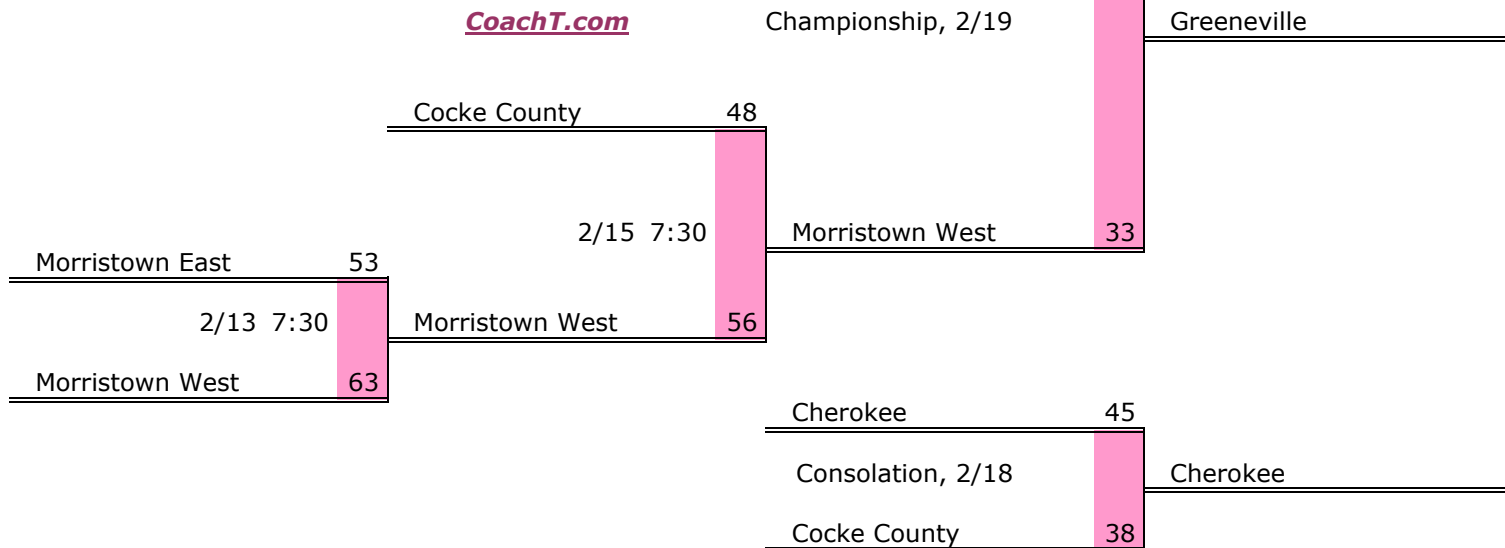

District 2 AAA Finish:

1. Greeneville
2. Morristown West
3. Cherokee
4. Coker County

CoachT.com

Championship, 2/19

Greeneville

Cherokee