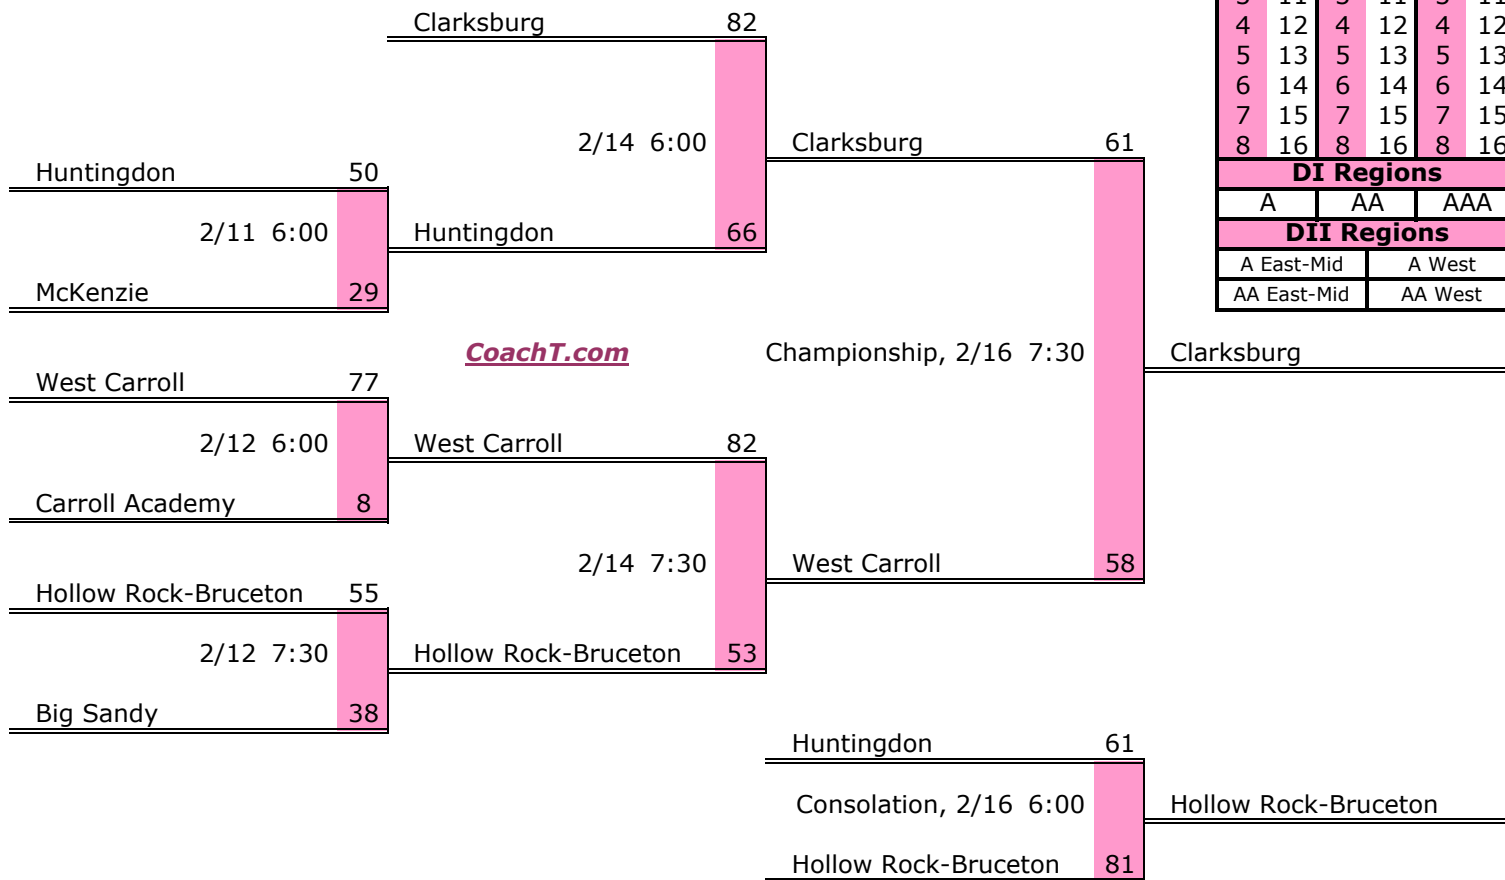

District 13 A

Pre-Tourney Rank:

1. Clarksburg
2. West Carroll
3. Hollow Rock-Bruceton
4. Huntingdon
5. McKenzie
6. Big Sandy
7. Carroll Academy

District 13 A Finish:

1. Clarksburg
2. West Carroll
3. Hollow Rock-Bruceton
4. Huntingdon

Districts					
A		AA		AAA	
1	9	1	9	1	9
2	10	2	10	2	10
3	11	3	11	3	11
4	12	4	12	4	12
5	13	5	13	5	13
6	14	6	14	6	14
7	15	7	15	7	15
8	16	8	16	8	16
DI Regions					
A		AA		AAA	
DII Regions					
A East-Mid			A West		
AA East-Mid			AA West