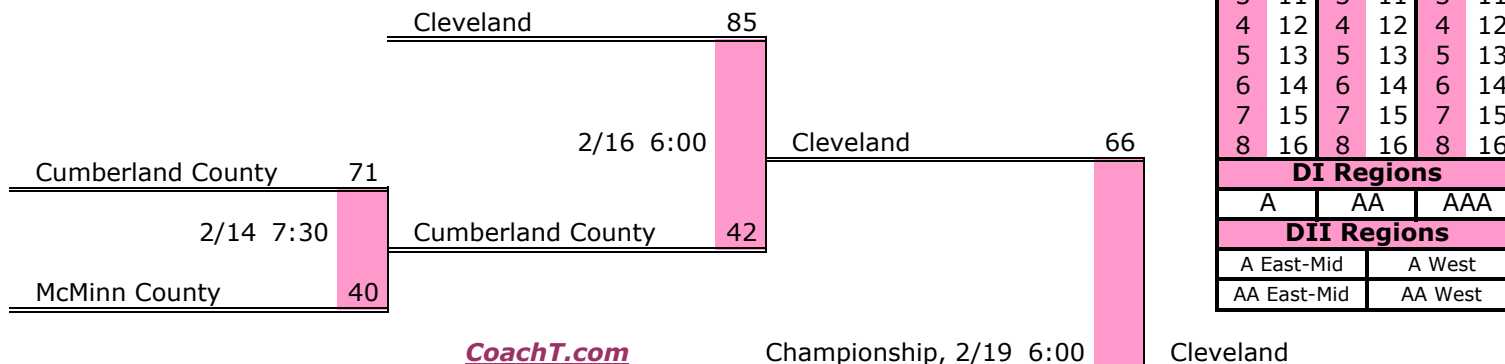

District 5 AAA

Pre-Tourney Rank:

1. Cleveland
2. Bradley Central
3. Walker Valley
4. Cumberland County
5. McMinn County
6. Rhea County