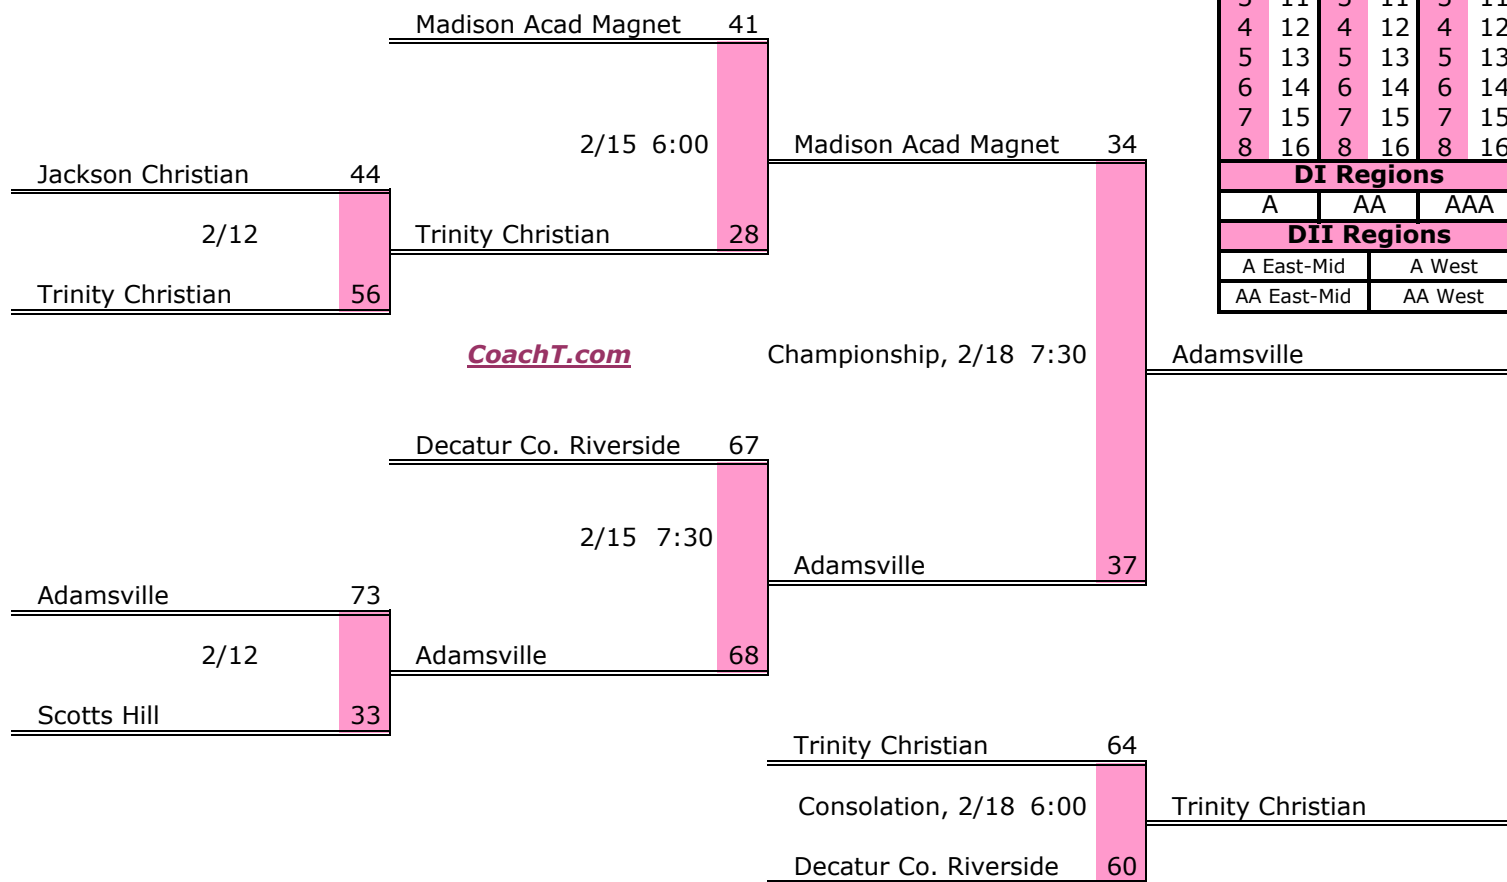

District 15 A

Pre-Tourney Rank:

1. Madison Acad Magnet
2. Decatur Co. Riverside
3. Adamsville
4. Jackson Christian
5. Trinity Christian
6. Scotts Hill

Districts					
A		AA		AAA	
1	9	1	9	1	9
2	10	2	10	2	10
3	11	3	11	3	11
4	12	4	12	4	12
5	13	5	13	5	13
6	14	6	14	6	14
7	15	7	15	7	15
8	16	8	16	8	16
DI Regions					
A		AA		AAA	
DII Regions					
A East-Mid			A West		
AA East-Mid			AA West		

District 15 A Finish:

1. Adamsville
2. Madison Acad Magnet
3. Trinity Christian
4. Decatur Co. Riverside