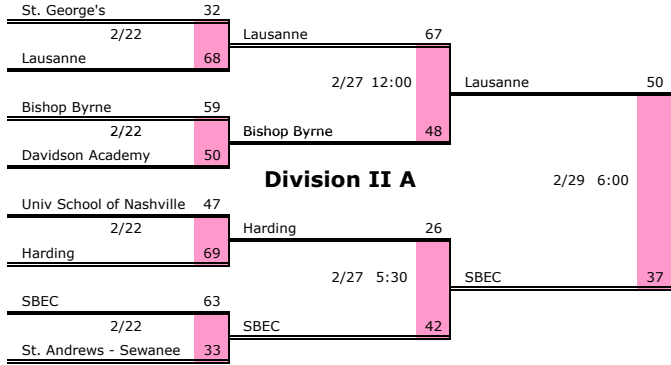

Girls Division I State Tournaments **Boys Division I State Tournaments**

jim314.com

Girls Division II State Tournaments **Boys Division II State Tournaments**

jim314.com

jim314.com

jim314.com

Region		Sectionals	State Tournament Participants	Sectionals	Region		
A Girls Basketball Region Tournaments							
1#1	Cloudland 73	Cloudland 31				61 Forrest 9#1	
2#4	Washburn 14					32 Jo Byrns 10#4	
2#2	Hancock County 29	2/25 6:00 Cloudland 54			51 Forrest 6:00 2/25	42 East Robertson 10#2	
1#3	North Greene 31	North Greene 28			44 Van Buren County 7:00 2/22	55 Van Buren County 9#3	
Region 1		2/28 6:00	Cloudland 35			Region 5	
2#1	Cosby 43	Cosby 45	Winner Region 1		57 Forrest 6:00 2/28	59 McEwen 10#1	
1#4	Unaka 39					46 McEwen 7:00 2/22	
1#2	Hampton 70	2/25 7:30 Cosby 30	3/1 7:00 Oliver Springs		42 Middle TN Christian 7:30 2/25	54 Community 9#4	
2#3	Jellico 51	Hampton 39			60 Middle TN Christian 7:00 2/22	68 Middle TN Christian 9#2	
			Oliver Springs 51		47 Santa Fe	42 White House Heritage 10#3	
			Loser Region 2				
3#1	Greenback 28	Oakdale 48				61 Richland 11#1	
4#4	Oakdale 48					53 Richland 7:00 2/22	
4#2	Wartburg 57	2/25 6:00 Wartburg 51			86 Wayne County 6:00 2/25	56 Summertown 12#4	
3#3	Rockwood 32	Wartburg 59			71 Wayne County 7:00 2/22	65 Wayne County 12#2	
Region 2		2/27 7:00	Wartburg 72			47 Cornersville 11#3	
4#1	Oliver Springs 81	Oliver Springs 59	Winner Region 2		70 Wayne County 7:00 2/27	56 Collinwood 12#1	
3#4	Midway 42					46 Moore County 7:00 2/22	
3#2	Harriman 61	2/25 7:30 Oliver Springs 47	3/1 7:00 Wartburg		47 Santa Fe 7:30 2/25	63 Moore County 11#4	
4#3	Coalfield 65	Coalfield 49			49 Santa Fe 7:00 2/22	74 Santa Fe 11#2	
			Cosby 54		44 Middle TN Christian	57 Perry County 12#3	
			Loser Region 1				
5#1	Grace Baptist Academy 58	Grace Baptist Academy 45				68 Clarksburg 13#1	
6#4	Whitwell 34					59 Clarksburg 7:00 2/21	
6#2	Lookout Valley 42	2/25 6:00 Copper Basin 48			72 Clarksburg 7:30 2/23	66 Humboldt 14#4	
5#3	Copper Basin 45	Copper Basin 48				76 Peabody 14#2	
Region 3		2/28 6:00	Chatt. Arts & Sciences 31			57 Hollow Rock-Bruceton 13#3	
6#1	South Pittsburg 45	South Pittsburg 39	Winner Region 3		65 Bradford 7:00 2/26	67 Bradford 14#1	
5#4	Silverdale Academy 34					73 Bradford 7:00 2/21	
5#2	TN Temple 40	2/25 7:30 Chatt. Arts & Sciences 58	3/1 7:00 Clarkrange		80 Bradford 6:00 2/23	35 Huntingdon 13#4	
6#3	Chatt. Arts & Sciences 65	Chatt. Arts & Sciences 55			58 West Carroll 7:00 2/21	57 West Carroll 13#2	
			Clarkrange 57		44 Manassas	56 Gleason 14#3	
			Loser Region 4				
7#1	Jackson County 73	Jackson County 62				58 Adamsville 15#1	
8#4	Watertown 30					39 Adamsville 7:00 2/22	
8#2	Gordonsville 43	2/25 6:00 Jackson County 53			36 Manassas 6:00 2/25	30 Middle College 16#4	
7#3	Pickett County 53	Pickett County 47				68 Manassas 16#2	
Region 4		2/27 7:00	Jackson County 72			52 Manassas 7:00 2/22	
8#1	Westmoreland 56	Westmoreland 27	Winner Region 4		71 Middleton 7:00 2/27	39 Trinity Christian 15#3	
7#4	Red Boiling Springs 33					70 Middleton 7:00 2/22	
7#2	Clarkrange 2	2/25 7:30 Clarkrange 42	3/1 7:00 Jackson County		43 Middleton 7:30 2/25	52 Decatur Co. Riverside 15#4	
8#3	Friendship Christian 0	Clarkrange 43			50 Clarksburg 7:00 3/1	78 Madison Acad Magnet 15#2	
			Copper Basin 38			48 Fayette Academy 16#3	
			Loser Region 3				