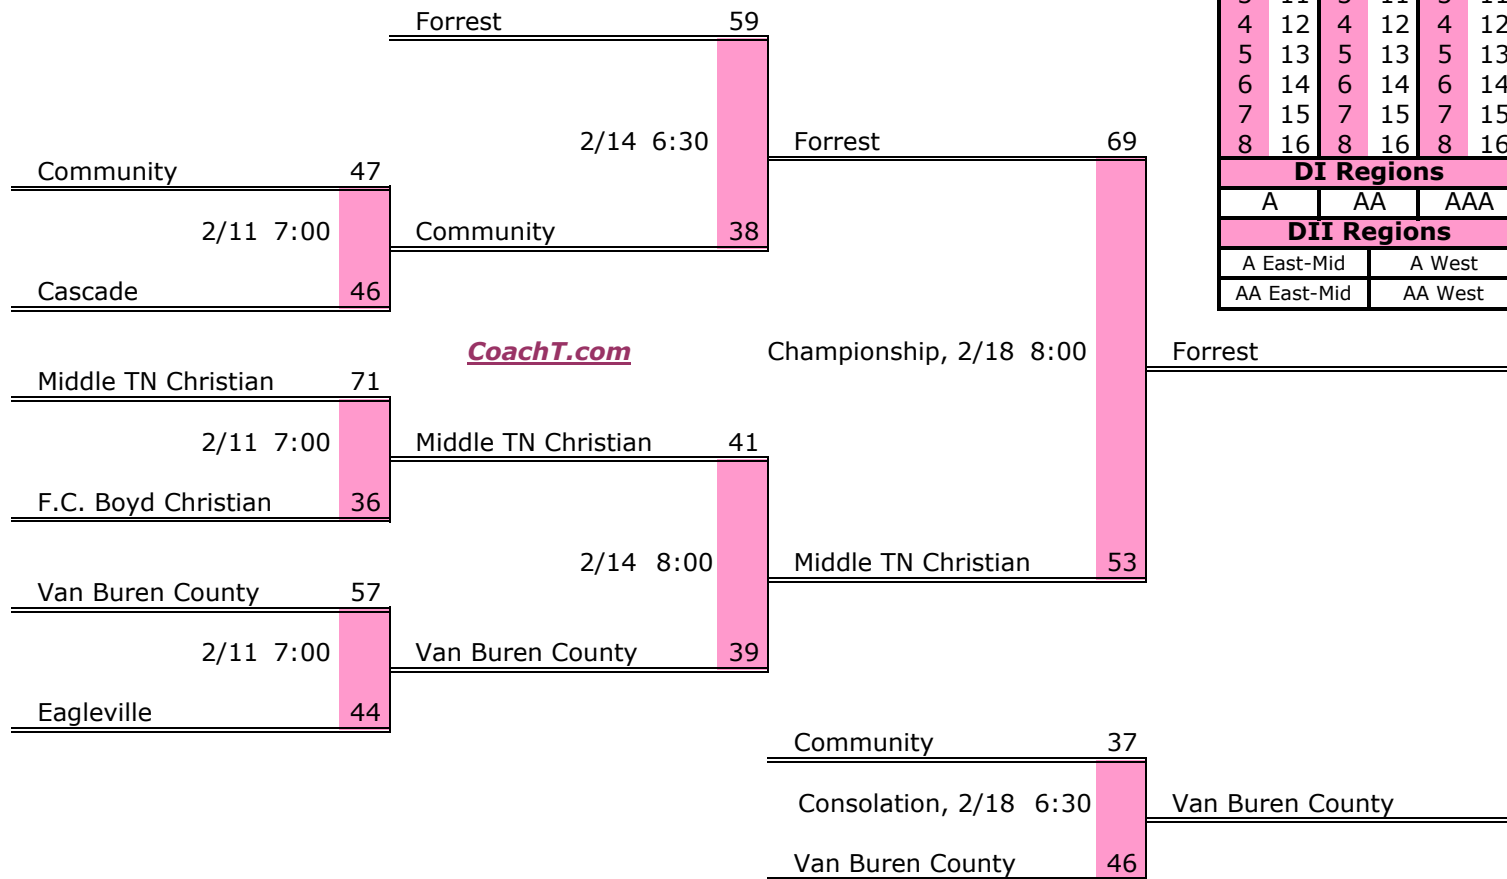

District 9 A

Pre-Tourney Rank:

1. Forrest
2. Middle TN Christian
3. Van Buren County
4. Community
5. Cascade
6. Eagleville
7. F.C. Boyd Christian

District 9 A Finish:

1. Forrest
2. Middle TN Christian
3. Van Buren County
4. Community

Districts					
A		AA		AAA	
1	9	1	9	1	9
2	10	2	10	2	10
3	11	3	11	3	11
4	12	4	12	4	12
5	13	5	13	5	13
6	14	6	14	6	14
7	15	7	15	7	15
8	16	8	16	8	16
DI Regions					
A		AA		AAA	
DII Regions					
A East-Mid			A West		
AA East-Mid			AA West