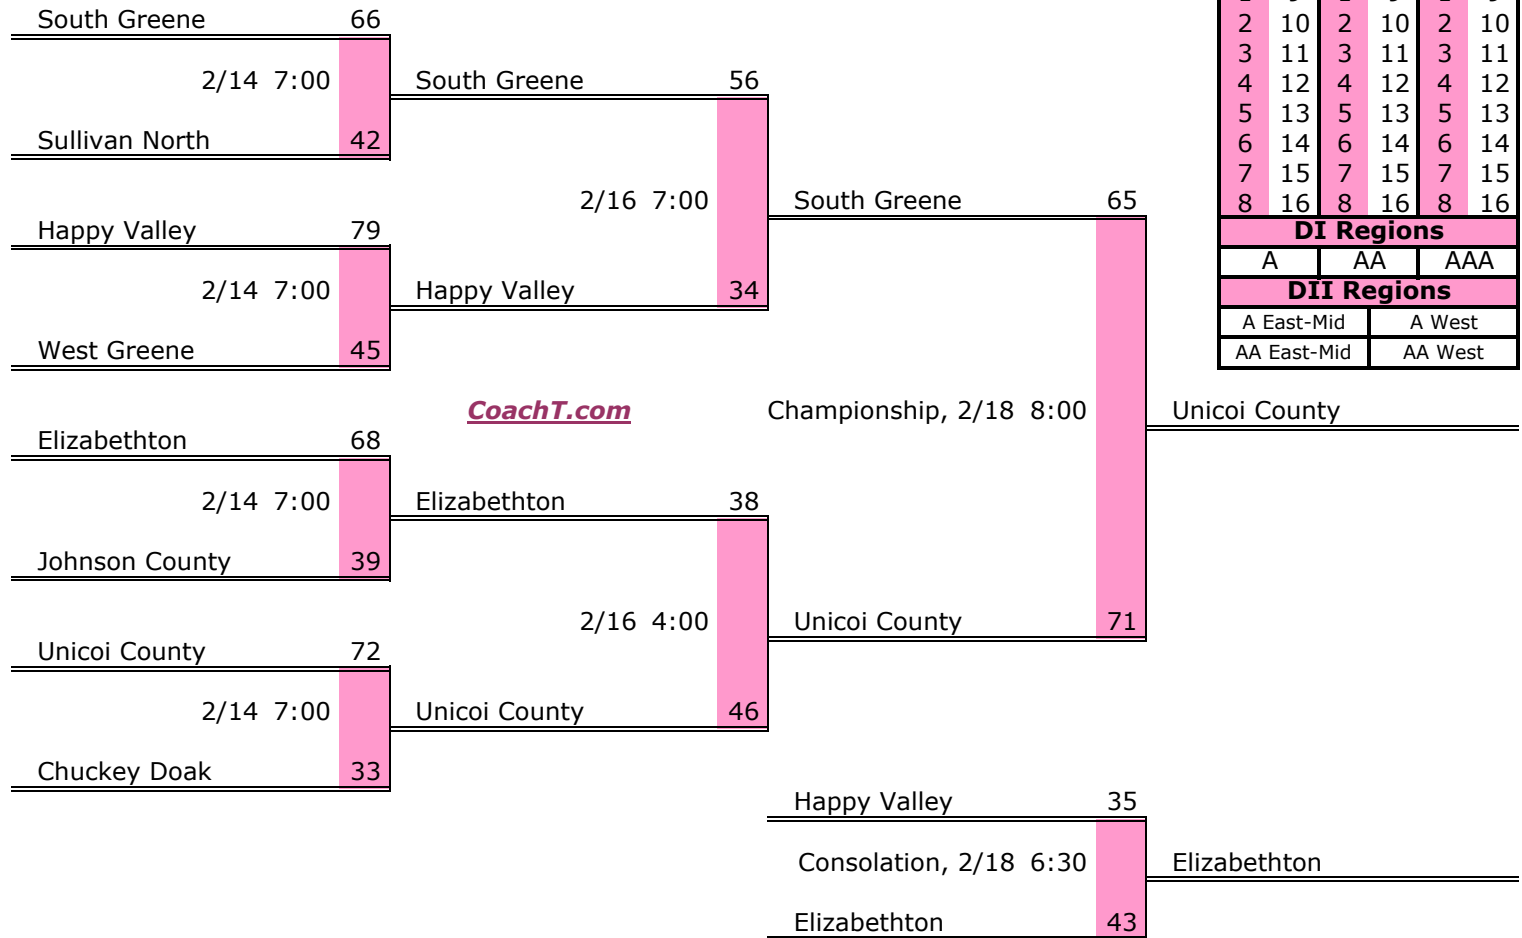

District 1 AA

Pre-Tourney Rank:

1. South Greene
2. Elizabethton
3. Unicoi County
4. Happy Valley
5. West Greene
6. Chuckey Doak
7. Johnson County
8. Sullivan North

District 1 AA Finish:

1. Unicoi County
2. South Greene
3. Elizabethton
4. Happy Valley

Districts					
A		AA		AAA	
1	9	1	9	1	9
2	10	2	10	2	10
3	11	3	11	3	11
4	12	4	12	4	12
5	13	5	13	5	13
6	14	6	14	6	14
7	15	7	15	7	15
8	16	8	16	8	16
DI Regions					
A		AA		AAA	
DII Regions					
A East-Mid			A West		
AA East-Mid			AA West