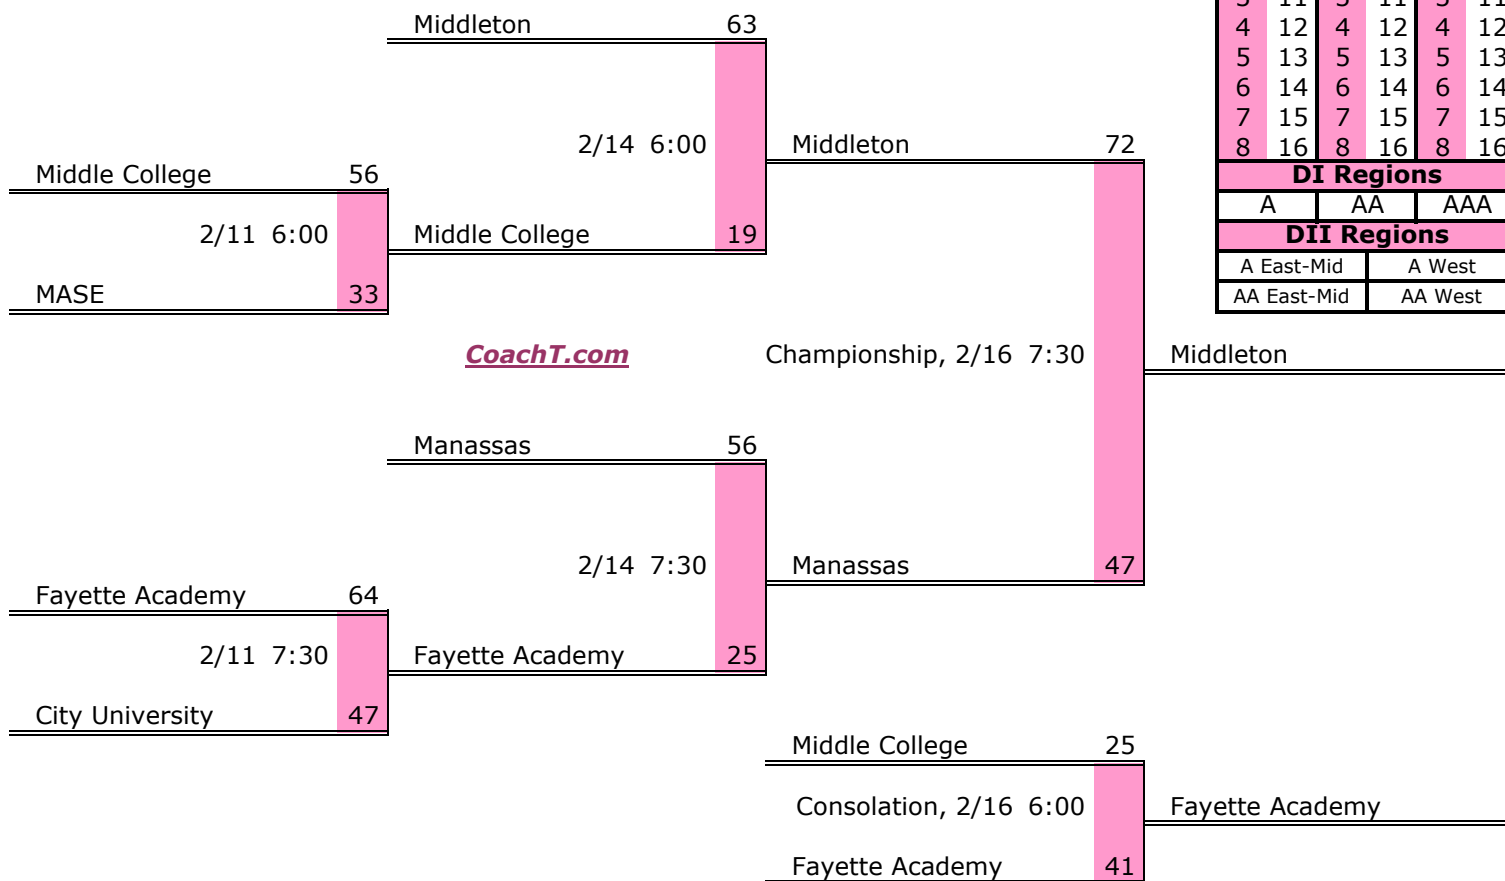

District 16 A

Pre-Tourney Rank:

1. Middleton
2. Manassas
3. Fayette Academy
4. Middle College
5. MASE
6. City University