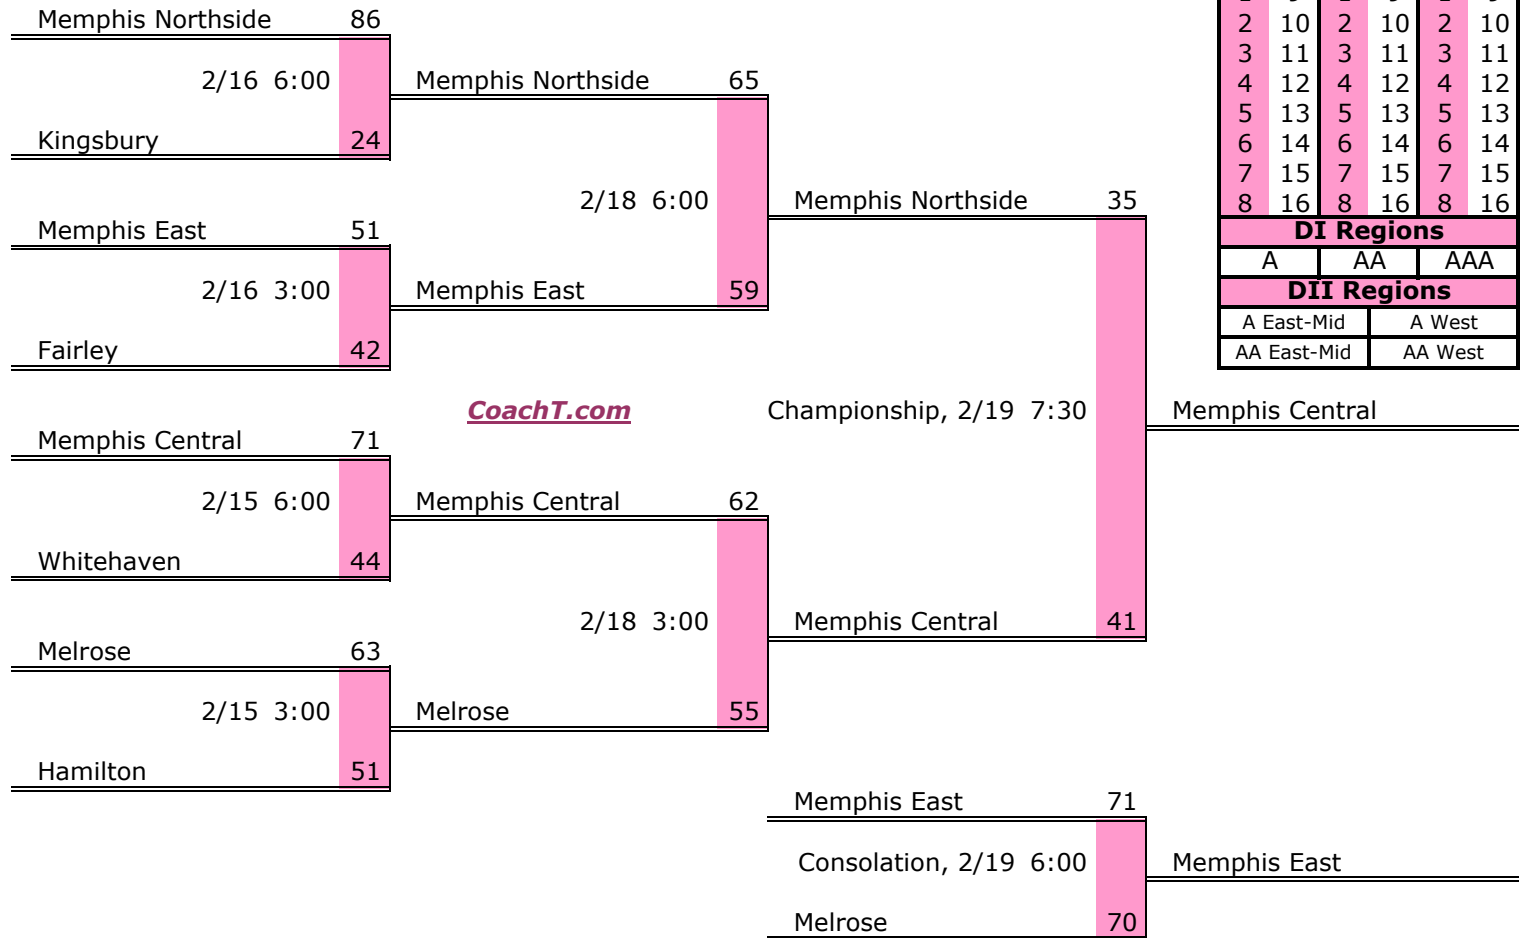

District 16 AAA

Pre-Tourney Rank:

1. Memphis Northside
2. Memphis Central
3. Melrose
4. Memphis East
5. Fairley
6. Hamilton
7. Whitehaven
8. Kingsbury

Districts					
A		AA		AAA	
1	9	1	9	1	9
2	10	2	10	2	10
3	11	3	11	3	11
4	12	4	12	4	12
5	13	5	13	5	13
6	14	6	14	6	14
7	15	7	15	7	15
8	16	8	16	8	16
DI Regions					
A		AA		AAA	
DII Regions					
A East-Mid			A West		
AA East-Mid			AA West		

District 16 AAA Finish:

1. Memphis Central
2. Memphis Northside
3. Memphis East
4. Melrose