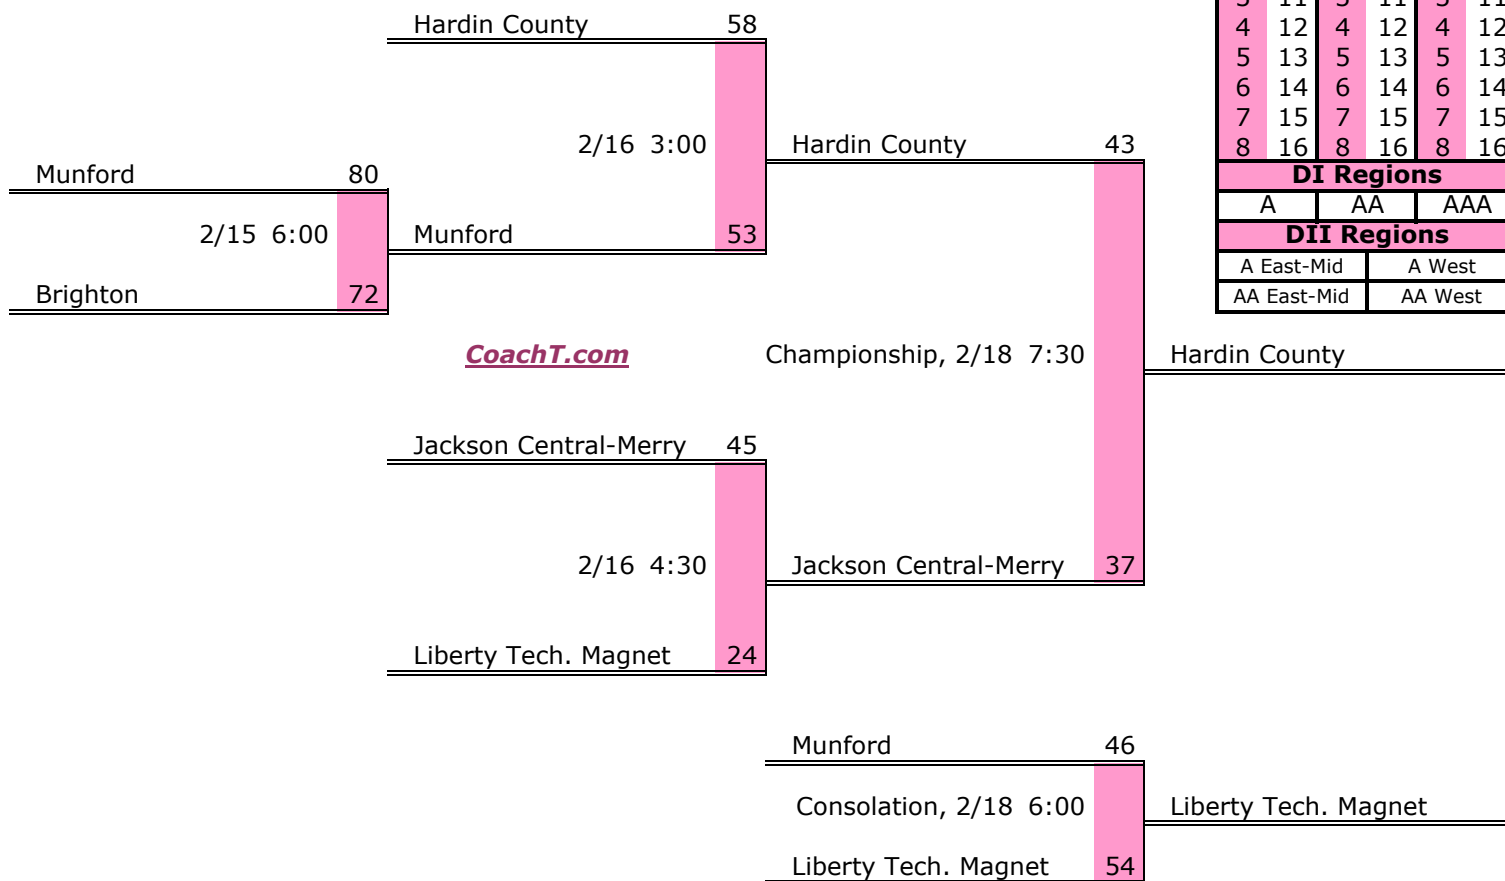

District 13 AAA

Pre-Tourney Rank:

1. Hardin County
2. Jackson Central-Merry
3. Liberty Tech. Magnet
4. Munford
5. Brighton

Districts					
A		AA		AAA	
1	9	1	9	1	9
2	10	2	10	2	10
3	11	3	11	3	11
4	12	4	12	4	12
5	13	5	13	5	13
6	14	6	14	6	14
7	15	7	15	7	15
8	16	8	16	8	16
DI Regions					
A		AA		AAA	
DII Regions					
A East-Mid			A West		
AA East-Mid			AA West		

District 13 AAA Finish:

1. Hardin County
2. Jackson Central-Merry
3. Liberty Tech. Magnet
4. Munford