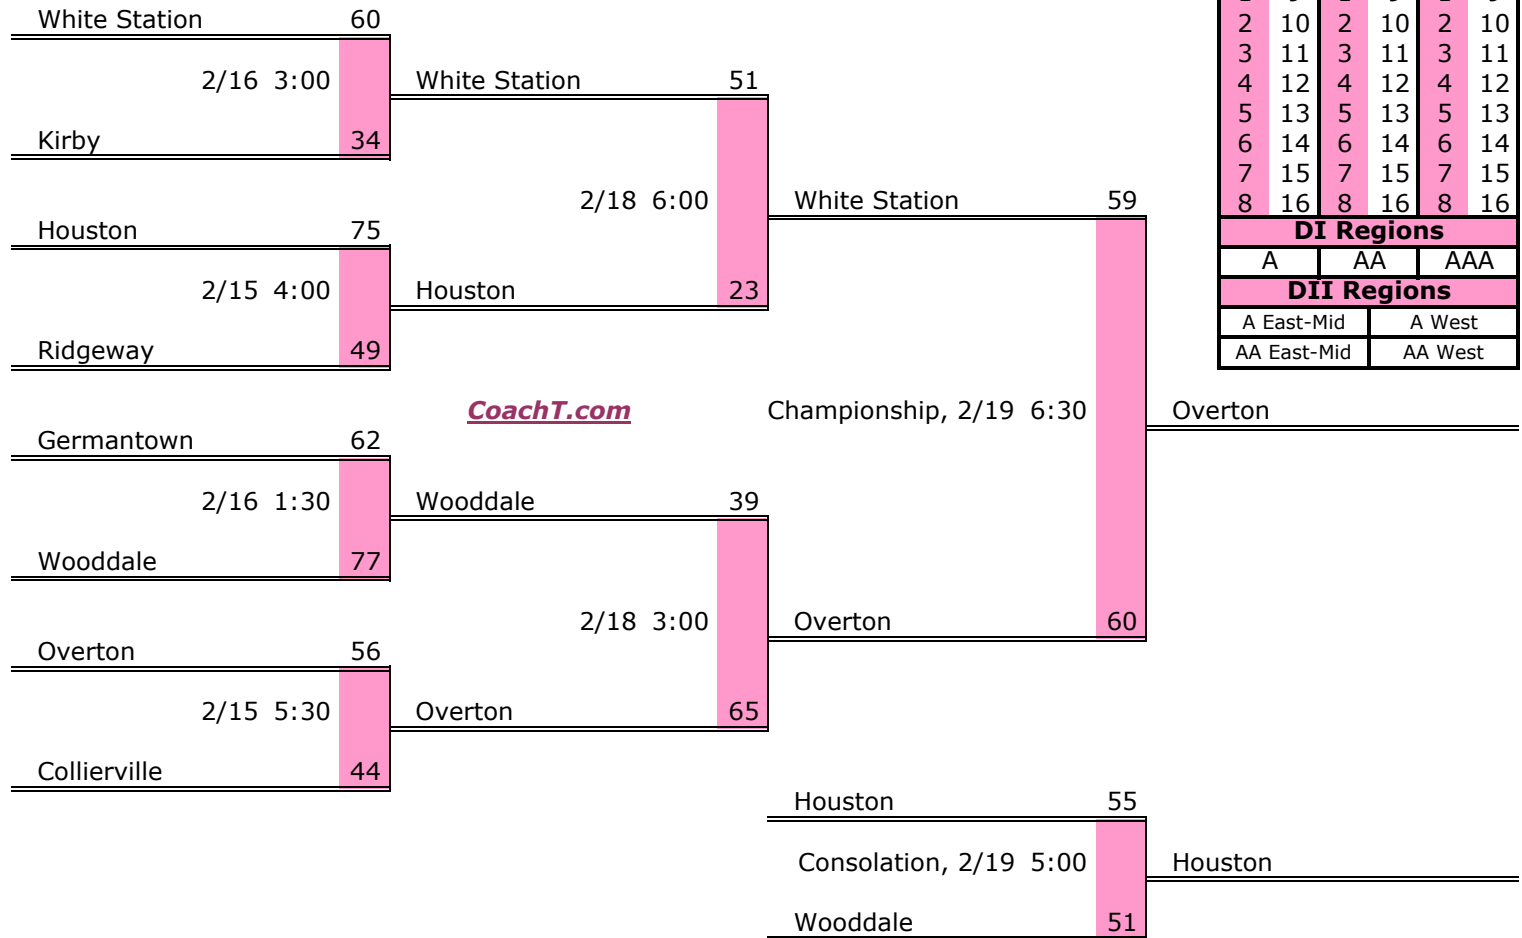

District 15 AAA

Pre-Tourney Rank:

1. White Station
2. Germantown
3. Overton
4. Houston
5. Ridgeway
6. Collierville
7. Wooddale
8. Kirby

District 15 AAA Finish:

1. Overton
2. White Station
3. Houston
4. Wooddale

Districts					
A		AA		AAA	
1	9	1	9	1	9
2	10	2	10	2	10
3	11	3	11	3	11
4	12	4	12	4	12
5	13	5	13	5	13
6	14	6	14	6	14
7	15	7	15	7	15
8	16	8	16	8	16
DI Regions					
A		AA		AAA	
DII Regions					
A East-Mid			A West		
AA East-Mid			AA West