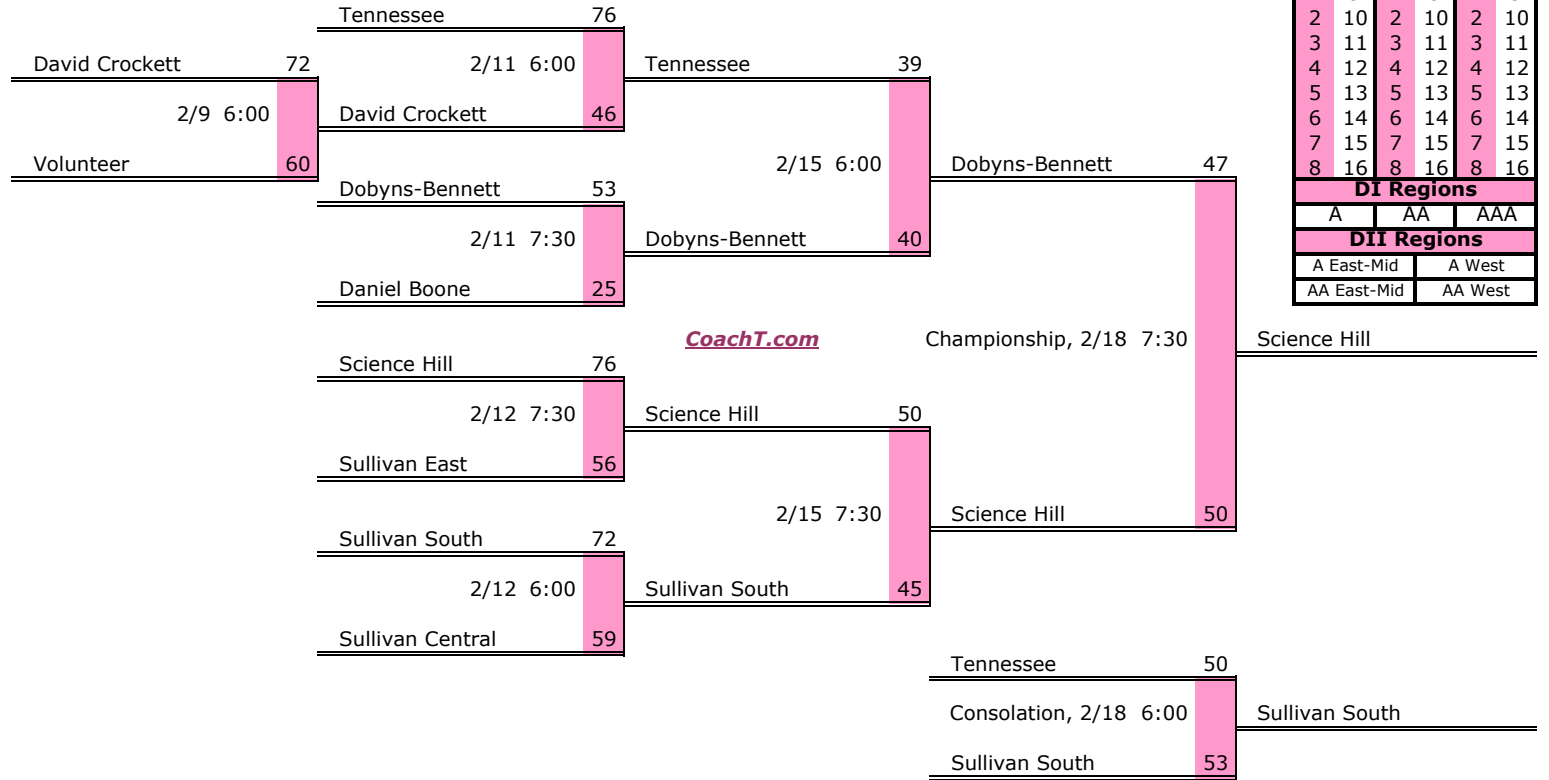

District 1 AAA

Pre-Tourney Rank:

1. Tennessee
2. Science Hill
3. Sullivan South
4. Dobyans-Bennett
5. Daniel Boone
6. Sullivan Central
7. Sullivan East
8. David Crockett
9. Volunteer

District 1 AAA Finish:

1. Science Hill
2. Dobyans-Bennett
3. Sullivan South
4. Tennessee

Districts					
A		AA		AAA	
1	9	1	9	1	9
2	10	2	10	2	10
3	11	3	11	3	11
4	12	4	12	4	12
5	13	5	13	5	13
6	14	6	14	6	14
7	15	7	15	7	15
8	16	8	16	8	16
DI Regions					
A		AA		AAA	
A East-Mid			A West		
AA East-Mid			AA West