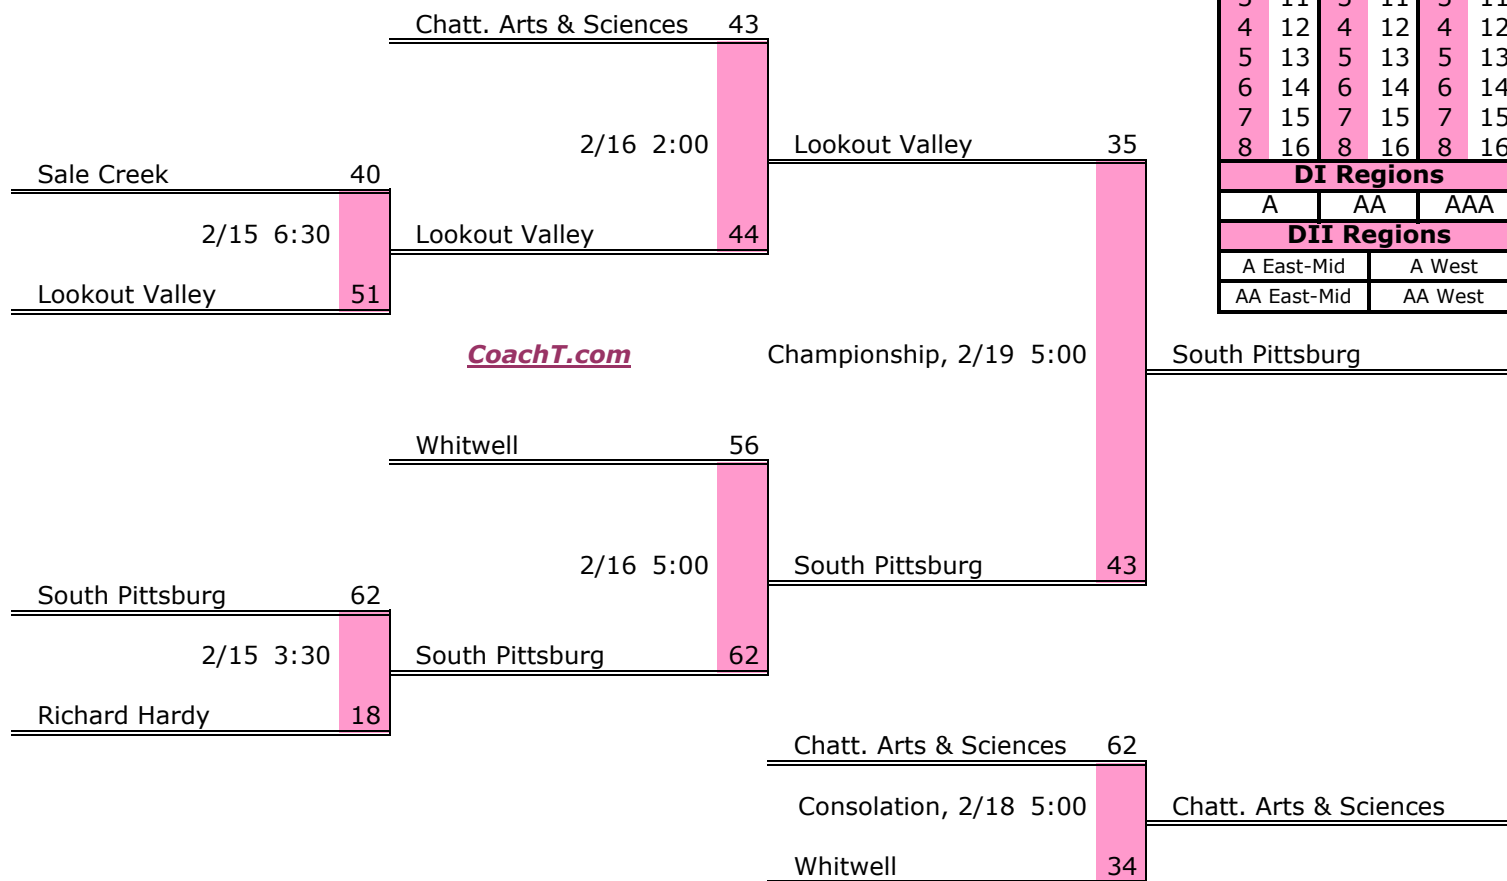

District 6 A

Pre-Tourney Rank:

1. Chatt. Arts & Sciences
2. Whitwell
3. South Pittsburg
4. Sale Creek
5. Lookout Valley
6. Richard Hardy

District 6 A Finish:

1. South Pittsburg
2. Lookout Valley
3. Chatt. Arts & Sciences
4. Whitwell