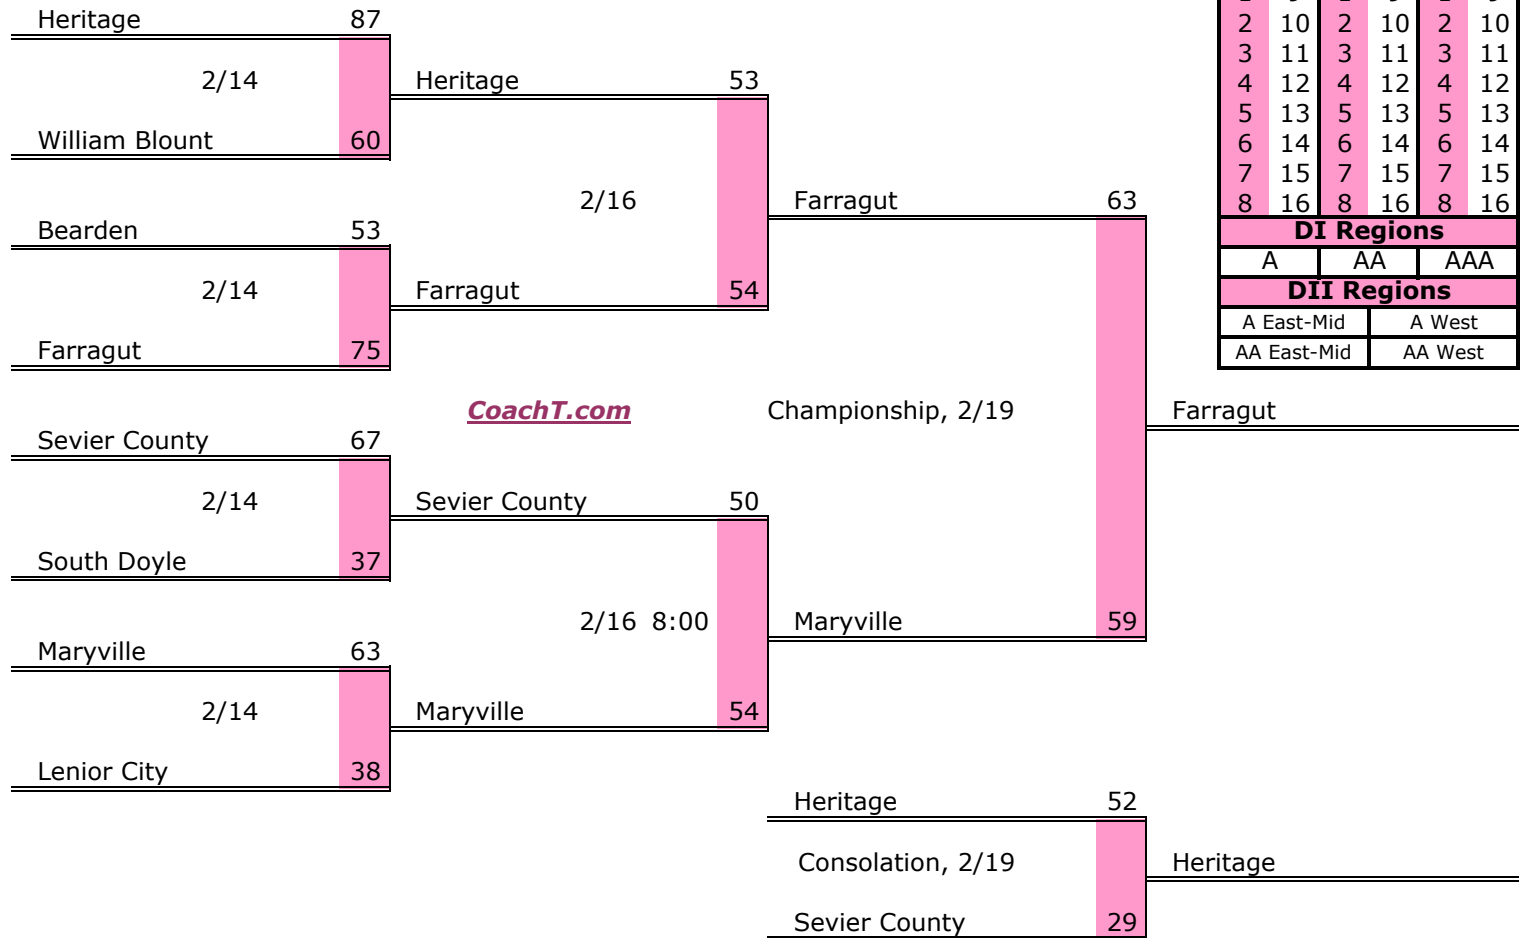

District 4 AAA

Pre-Tourney Rank:

1. Heritage
2. Sevier County
3. Maryville
4. Bearden
5. Farragut
6. Lenior City
7. South Doyle
8. William Blount

District 4 AAA Finish:

1. Farragut
2. Maryville
3. Heritage
4. Sevier County