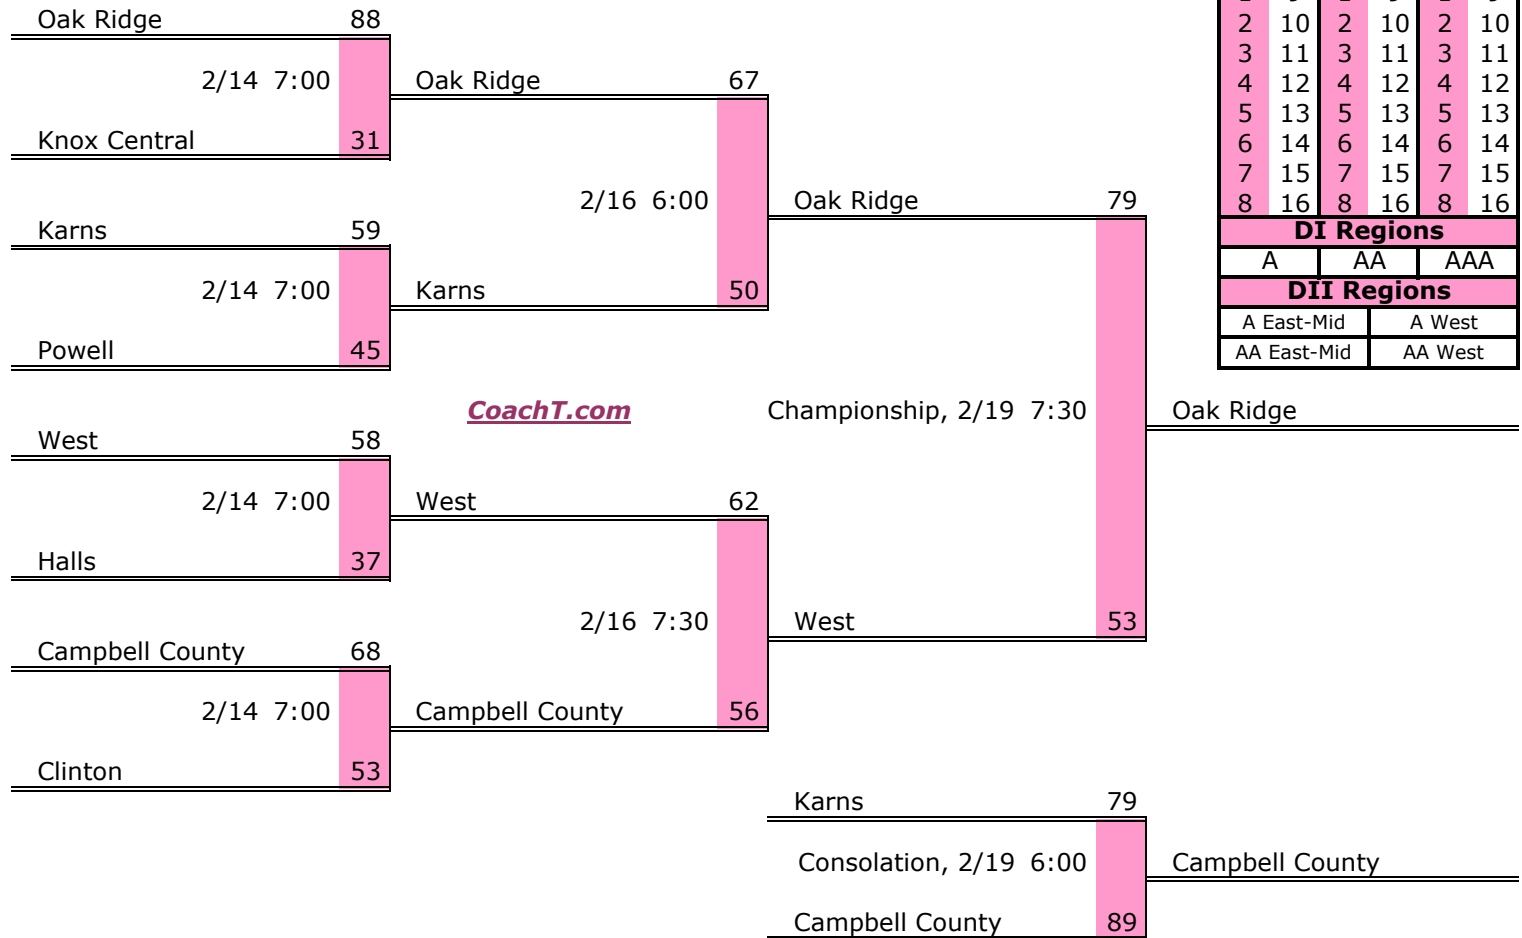

District 3 AAA

Pre-Tourney Rank:

1. Oak Ridge
2. West
3. Campbell County
4. Karns
5. Powell
6. Clinton
7. Halls
8. Knox Central

District 3 AAA Finish:

1. Oak Ridge
2. West
3. Campbell County
4. Karns

Districts					
A		AA		AAA	
1	9	1	9	1	9
2	10	2	10	2	10
3	11	3	11	3	11
4	12	4	12	4	12
5	13	5	13	5	13
6	14	6	14	6	14
7	15	7	15	7	15
8	16	8	16	8	16
DI Regions					
A		AA		AAA	
DII Regions					
A East-Mid			A West		
AA East-Mid			AA West