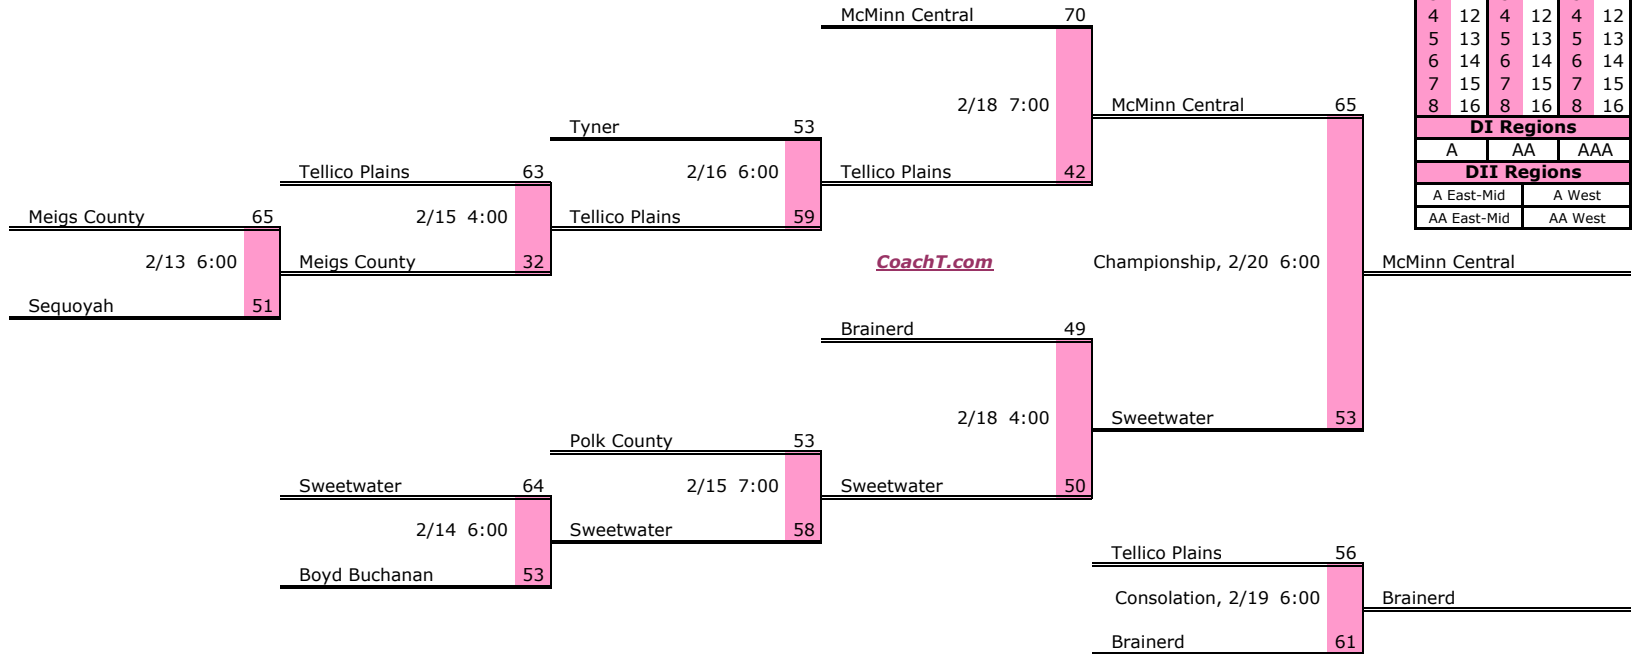

Districts					
A		AA		AAA	
1	9	1	9	1	9
2	10	2	10	2	10
3	11	3	11	3	11
4	12	4	12	4	12
5	13	5	13	5	13
6	14	6	14	6	14
7	15	7	15	7	15
8	16	8	16	8	16
DI Regions					
A		AA		AAA	
DII Regions			DII Regions		
A East-Mid			A West		
AA East-Mid			AA West		

District 5 AA

Pre-Tourney Rank:

1. McMinn Central
2. Brainerd
3. Polk County
4. Tyner
5. Tellico Plains
6. Sweetwater
7. Boyd Buchanan
8. Meigs County
9. Sequoyah

District 5 AA Finish:

1. McMinn Central
2. Sweetwater
3. Brainerd
4. Tellico Plains