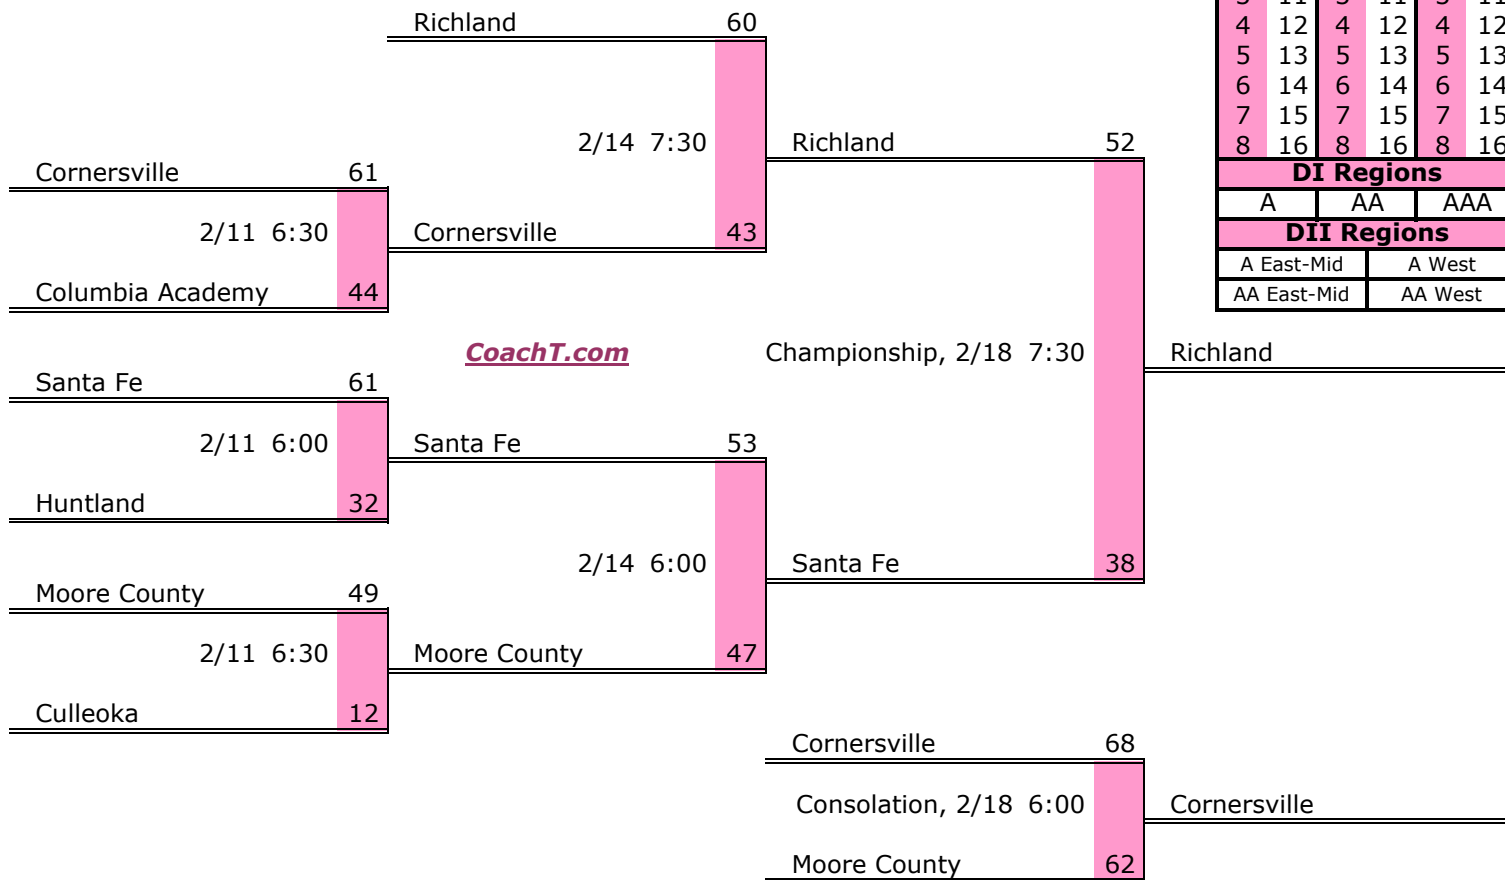

District 11 A

Pre-Tourney Rank:

1. Richland
2. Santa Fe
3. Moore County
4. Cornersville
5. Columbia Academy
6. Culleoka
7. Huntland

District 11 A Finish:

1. Richland
2. Santa Fe
3. Cornersville
4. Moore County

Districts					
A		AA		AAA	
1	9	1	9	1	9
2	10	2	10	2	10
3	11	3	11	3	11
4	12	4	12	4	12
5	13	5	13	5	13
6	14	6	14	6	14
7	15	7	15	7	15
8	16	8	16	8	16
DI Regions					
A		AA		AAA	
DII Regions					
A East-Mid			A West		
AA East-Mid			AA West