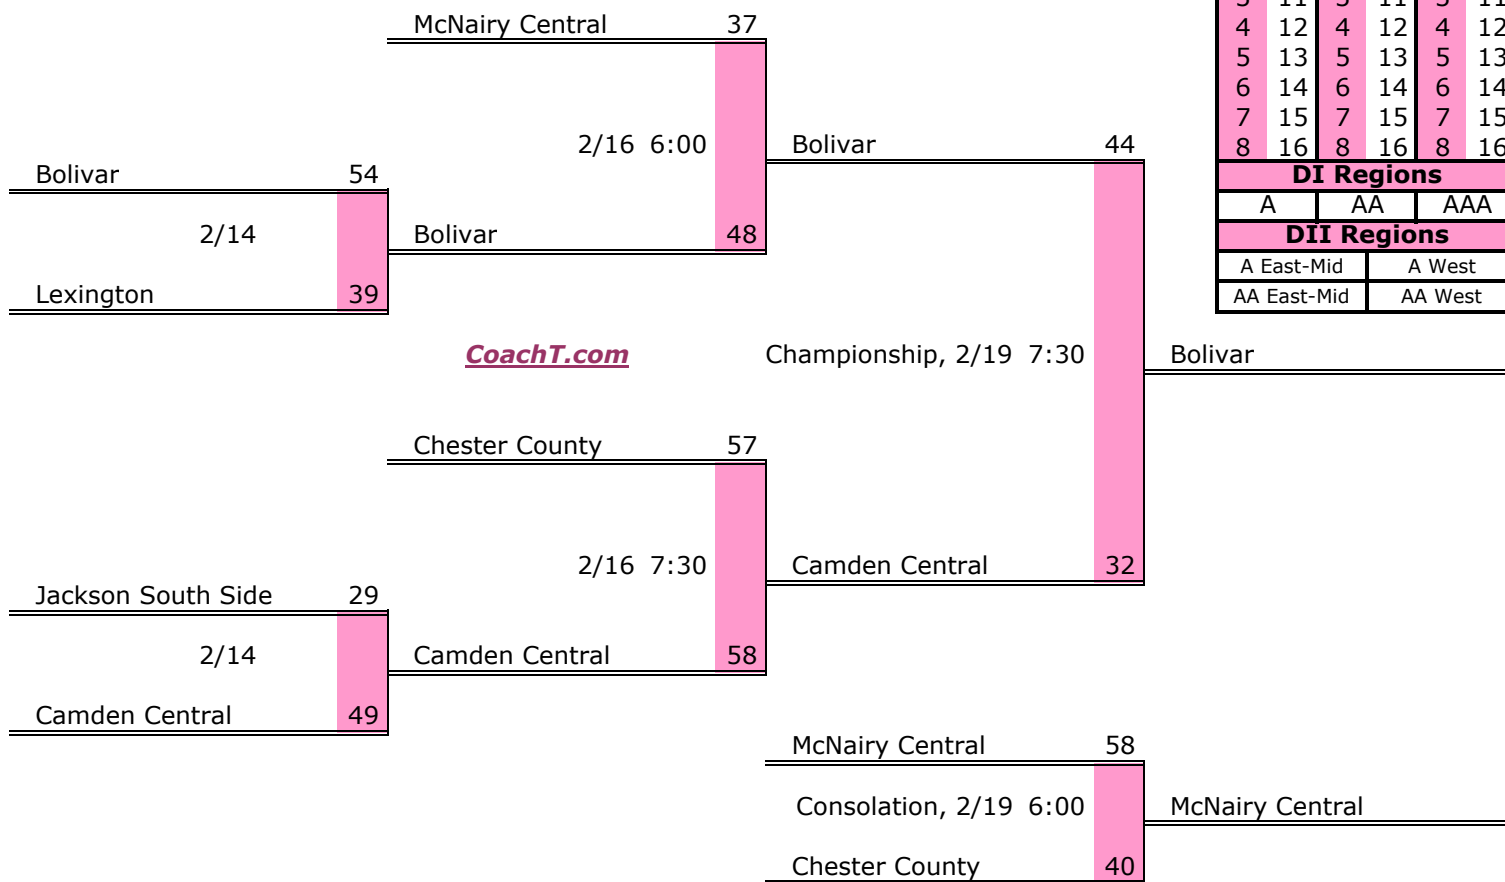

District 12 AA

Pre-Tourney Rank:

1. McNairy Central
2. Chester County
3. Jackson South Side
4. Bolivar
5. Lexington
6. Camden Central

District 12 AA Finish:

1. Bolivar
2. Camden Central
3. McNairy Central
4. Chester County