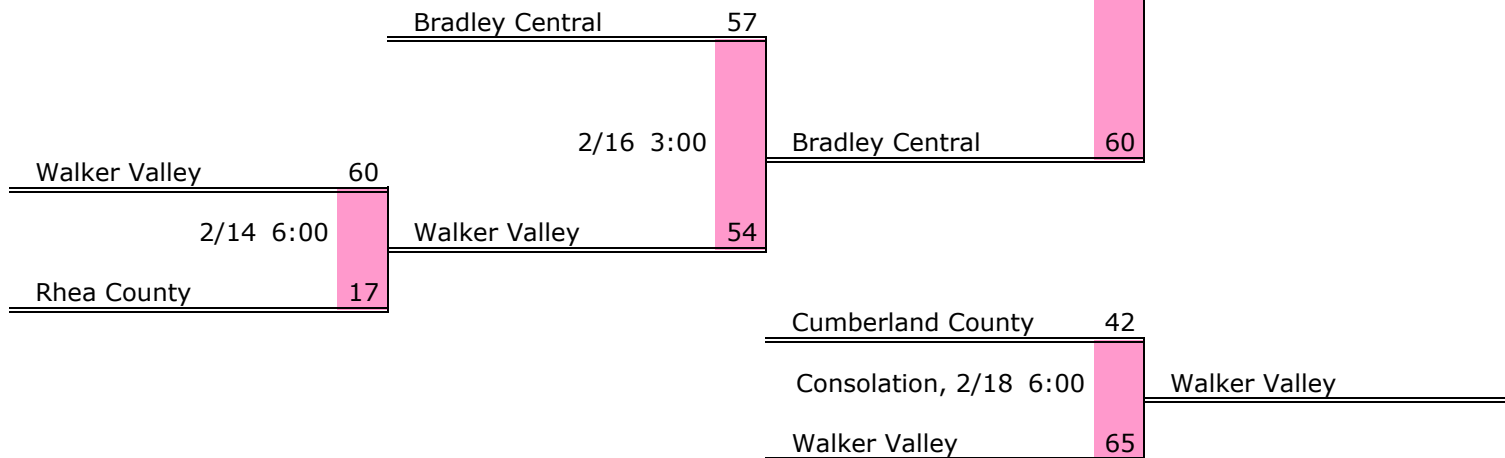

District 5 AAA Finish:

1. Cleveland
2. Bradley Central
3. Walker Valley
4. Cumberland County