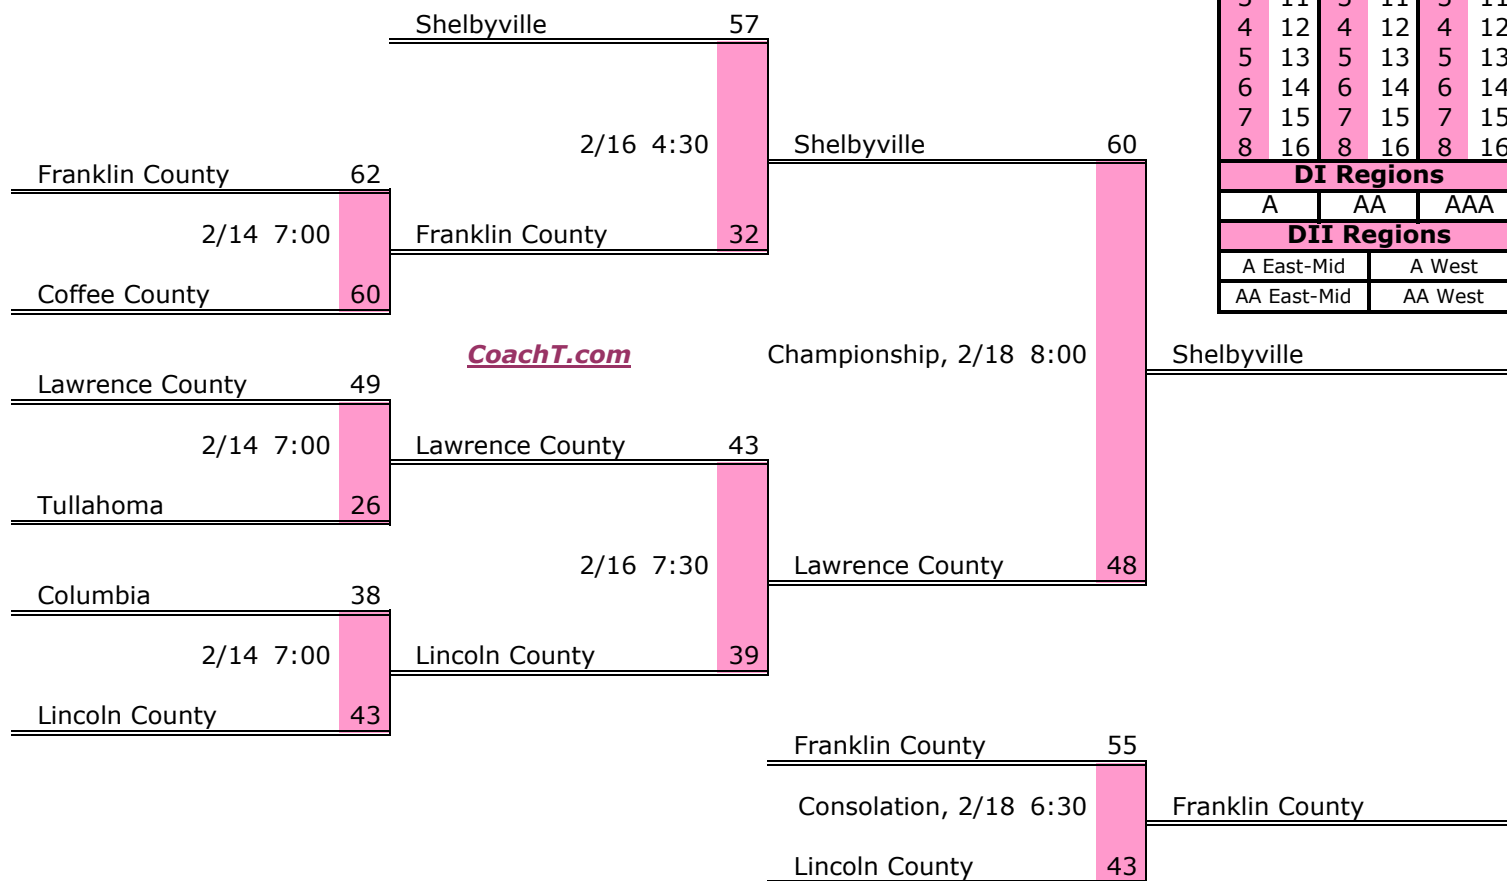

District 8 AAA

Pre-Tourney Rank:

1. Shelbyville
2. Lawrence County
3. Columbia
4. Franklin County
5. Coffee County
6. Lincoln County
7. Tullahoma

District 8 AAA Finish:

1. Shelbyville
2. Lawrence County
3. Franklin County
4. Lincoln County