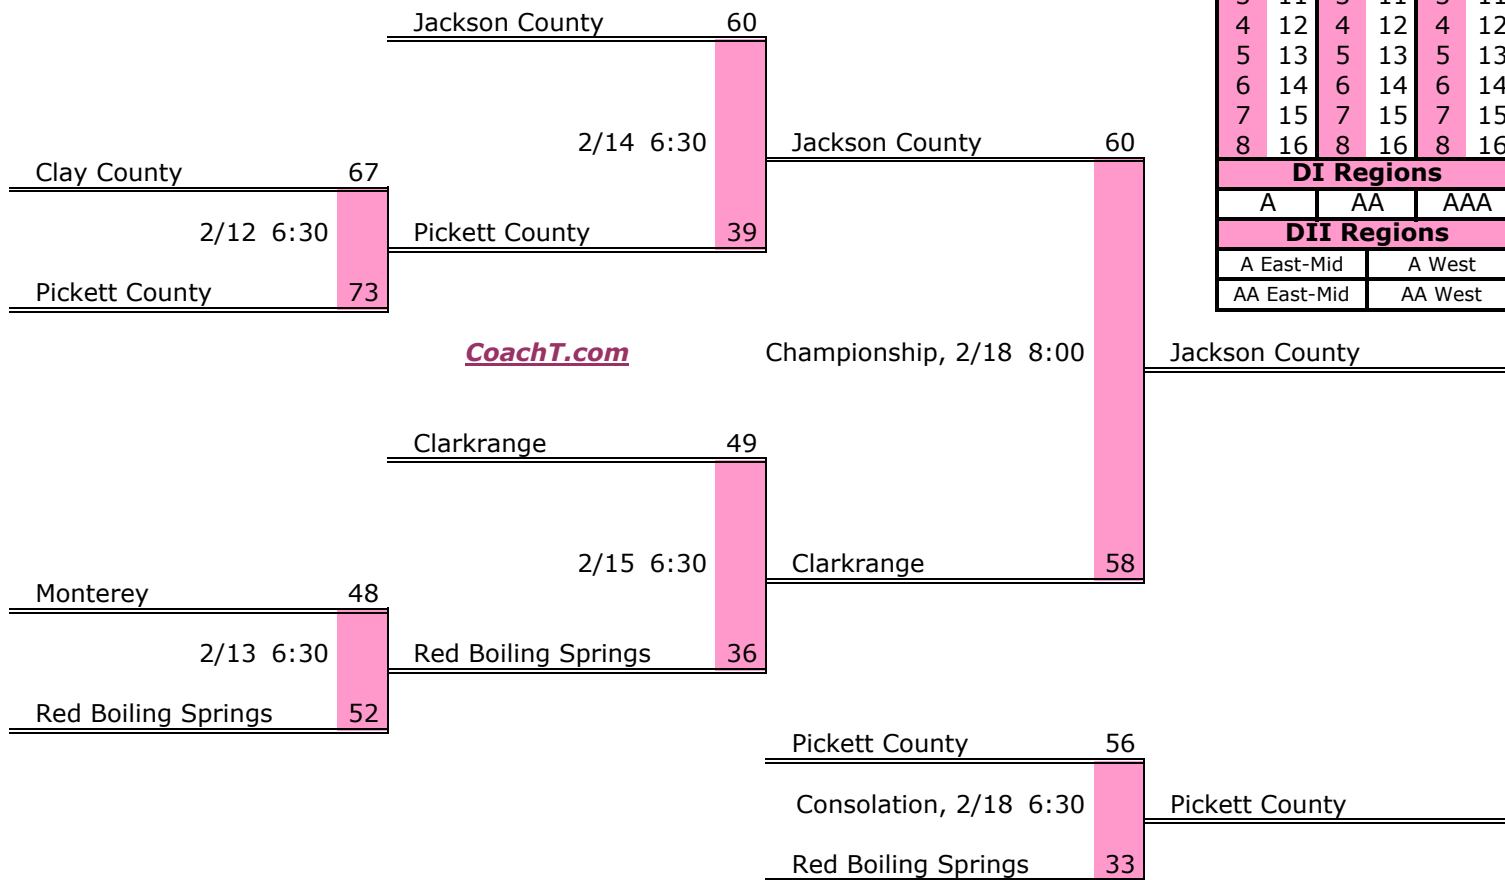

District 7 A

Pre-Tourney Rank:

1. Jackson County
2. Clarkrange
3. Monterey
4. Clay County
5. Pickett County
6. Red Boiling Springs

Districts					
A		AA		AAA	
1	9	1	9	1	9
2	10	2	10	2	10
3	11	3	11	3	11
4	12	4	12	4	12
5	13	5	13	5	13
6	14	6	14	6	14
7	15	7	15	7	15
8	16	8	16	8	16
DI Regions					
A		AA		AAA	
DII Regions					
A East-Mid			A West		
AA East-Mid			AA West		

District 7 A Finish:

1. Jackson County
2. Clarkrange
3. Pickett County
4. Red Boiling Springs