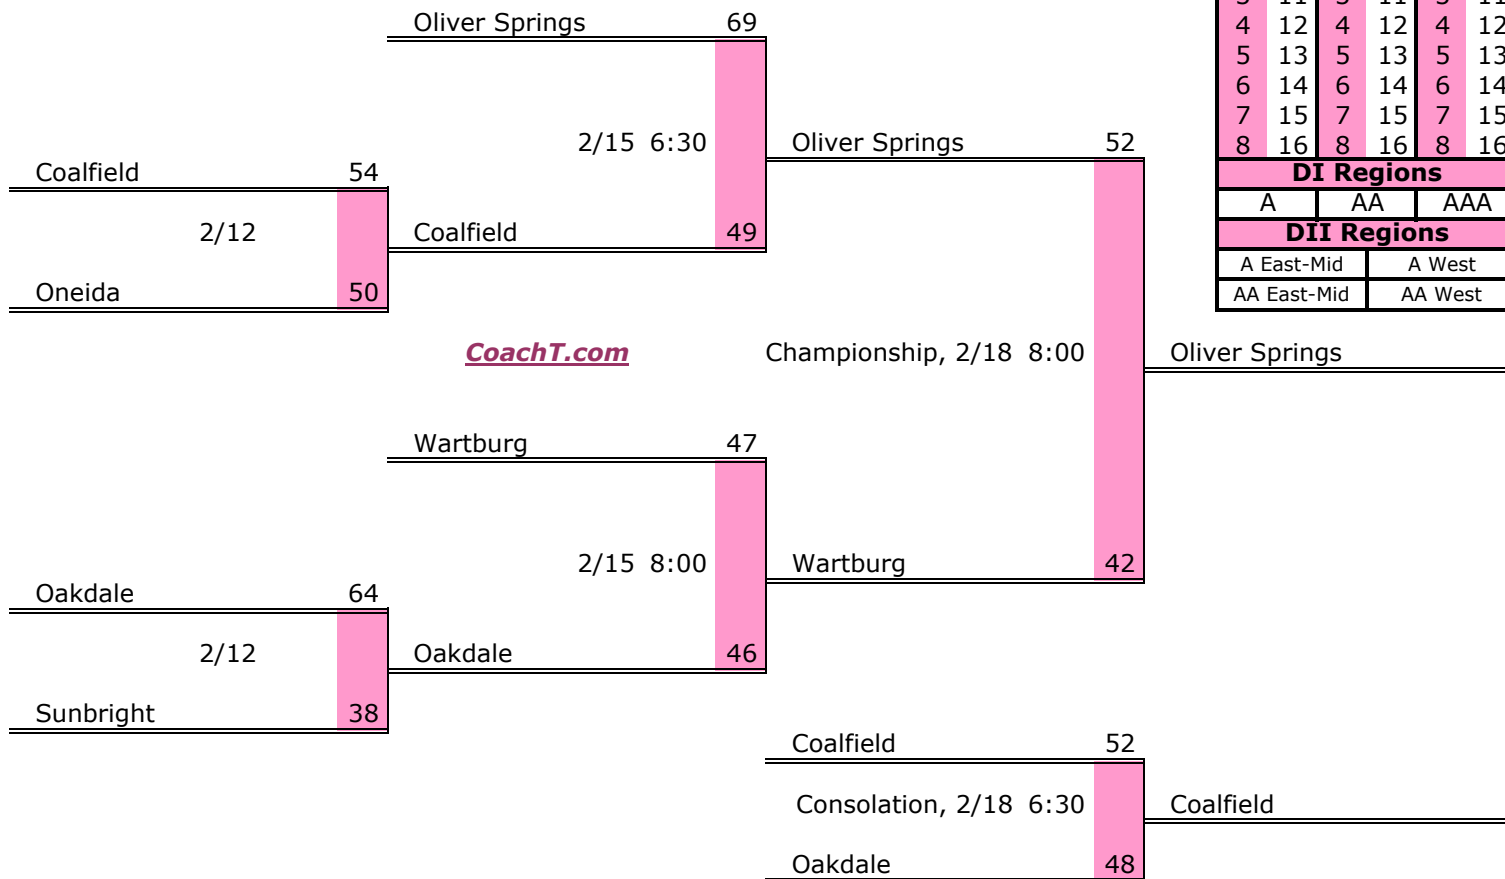

District 4 A

Pre-Tourney Rank:

1. Oliver Springs
2. Wartburg
3. Oakdale
4. Coalfield
5. Oneida
6. Sunbright

Districts					
A		AA		AAA	
1	9	1	9	1	9
2	10	2	10	2	10
3	11	3	11	3	11
4	12	4	12	4	12
5	13	5	13	5	13
6	14	6	14	6	14
7	15	7	15	7	15
8	16	8	16	8	16
DI Regions					
A		AA		AAA	
DII Regions					
A East-Mid			A West		
AA East-Mid			AA West		

District 4 A Finish:

1. Oliver Springs
2. Wartburg
3. Coalfield
4. Oakdale