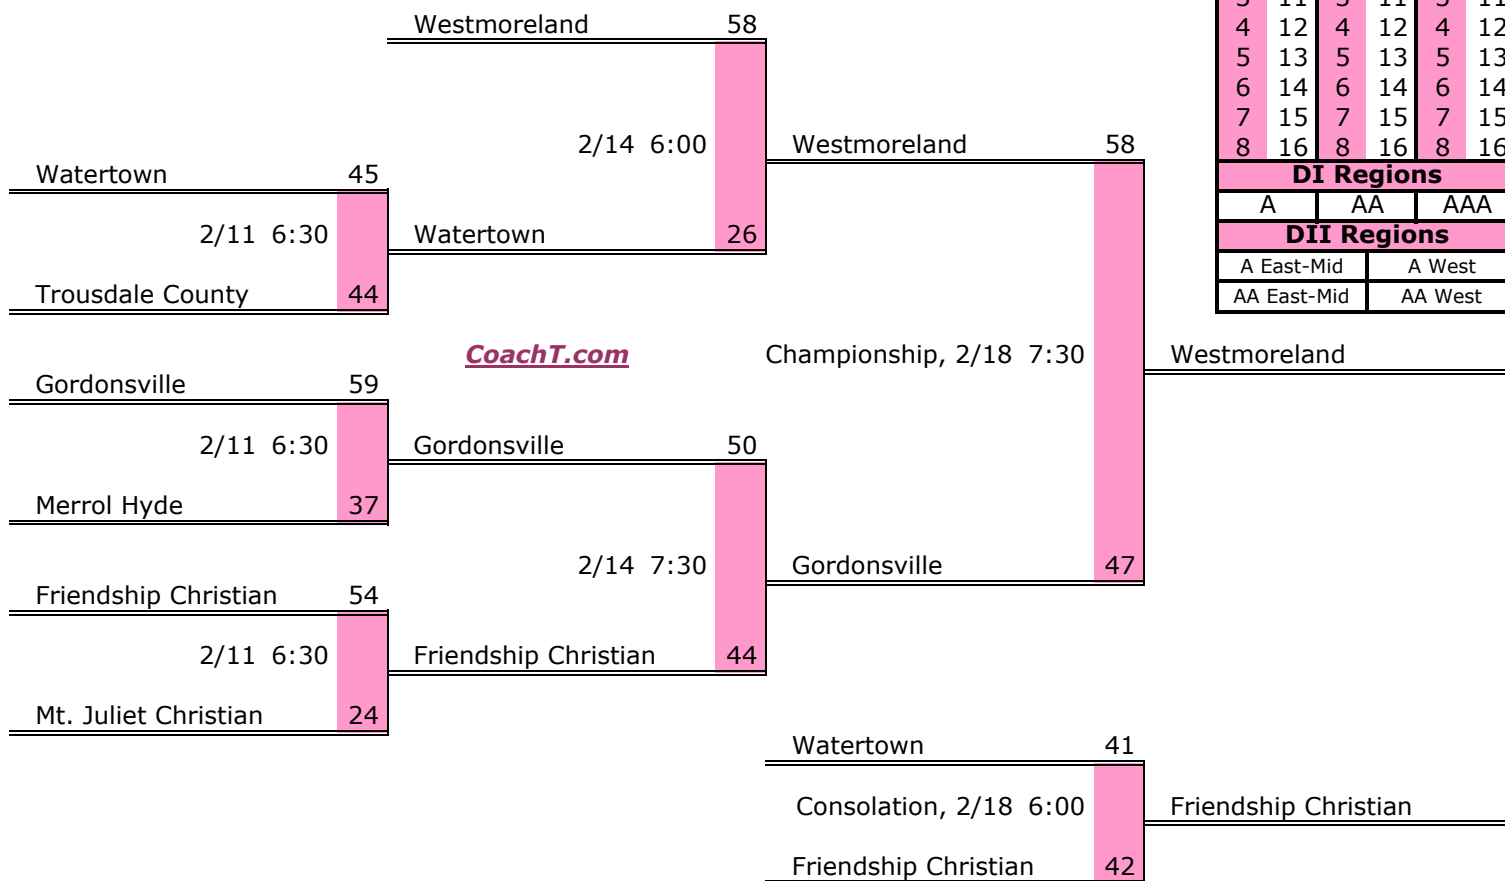

District 8 A

Pre-Tourney Rank:

1. Westmoreland
2. Gordonsville
3. Friendship Christian
4. Watertown
5. Trousdale County
6. Mt. Juliet Christian
7. Merrol Hyde

District 8 A Finish:

1. Westmoreland
2. Gordonsville
3. Friendship Christian
4. Watertown

Districts					
A		AA		AAA	
1	9	1	9	1	9
2	10	2	10	2	10
3	11	3	11	3	11
4	12	4	12	4	12
5	13	5	13	5	13
6	14	6	14	6	14
7	15	7	15	7	15
8	16	8	16	8	16
DI Regions					
A		AA		AAA	
DII Regions					
A East-Mid			A West		
AA East-Mid			AA West