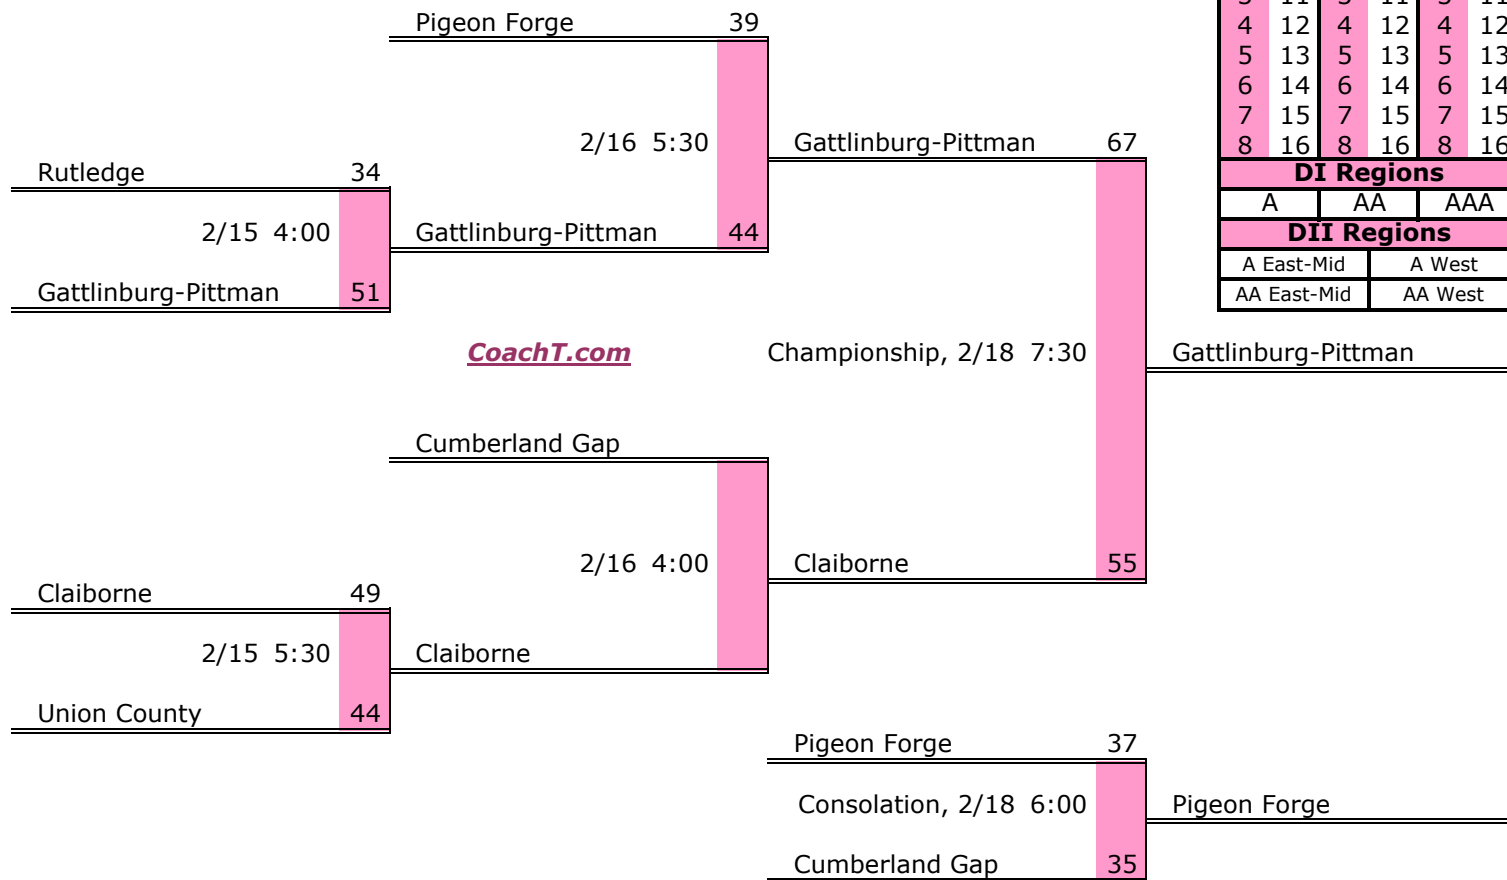

District 2 AA

Pre-Tourney Rank:

1. Pigeon Forge
2. Cumberland Gap
3. Claiborne
4. Rutledge
5. Gattlinburg-Pittman
6. Union County

District 2 AA Finish:

1. Gattlinburg-Pittman
2. Claiborne
3. Pigeon Forge
4. Cumberland Gap

Districts					
A		AA		AAA	
1	9	1	9	1	9
2	10	2	10	2	10
3	11	3	11	3	11
4	12	4	12	4	12
5	13	5	13	5	13
6	14	6	14	6	14
7	15	7	15	7	15
8	16	8	16	8	16
DI Regions					
A		AA		AAA	
DII Regions					
A East-Mid			A West		
AA East-Mid			AA West