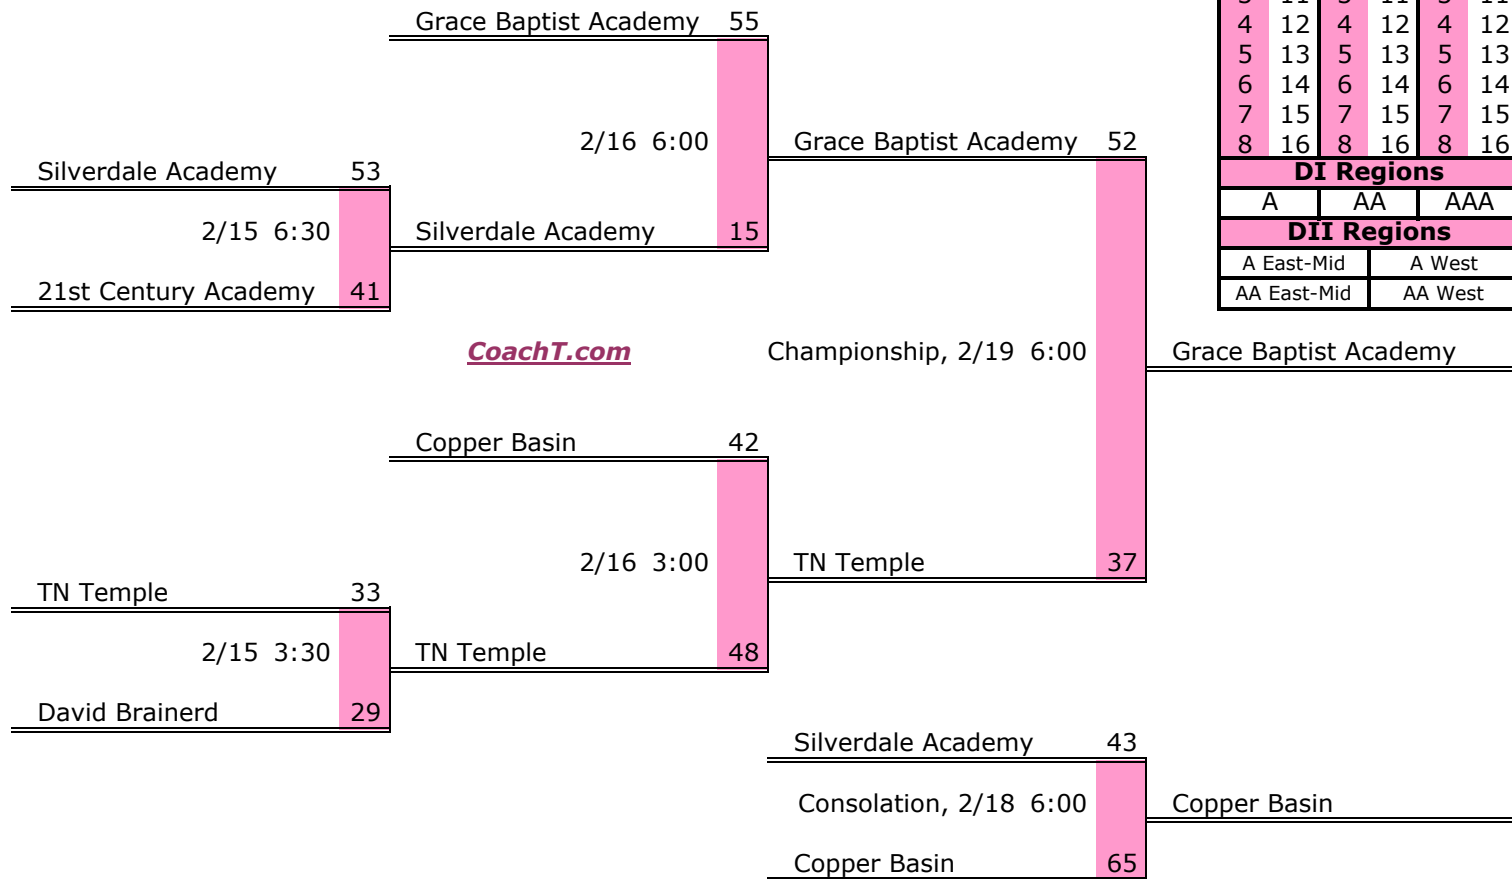

District 5 A

Pre-Tourney Rank:

1. Grace Baptist Academy
2. Copper Basin
3. TN Temple
4. Silverdale Academy
5. 21st Century Academy
6. David Brainerd

District 5 A Finish:

1. Grace Baptist Academy
2. TN Temple
3. Copper Basin
4. Silverdale Academy

Districts					
A		AA		AAA	
1	9	1	9	1	9
2	10	2	10	2	10
3	11	3	11	3	11
4	12	4	12	4	12
5	13	5	13	5	13
6	14	6	14	6	14
7	15	7	15	7	15
8	16	8	16	8	16
DI Regions					
A		AA		AAA	
DII Regions					
A East-Mid			A West		
AA East-Mid			AA West