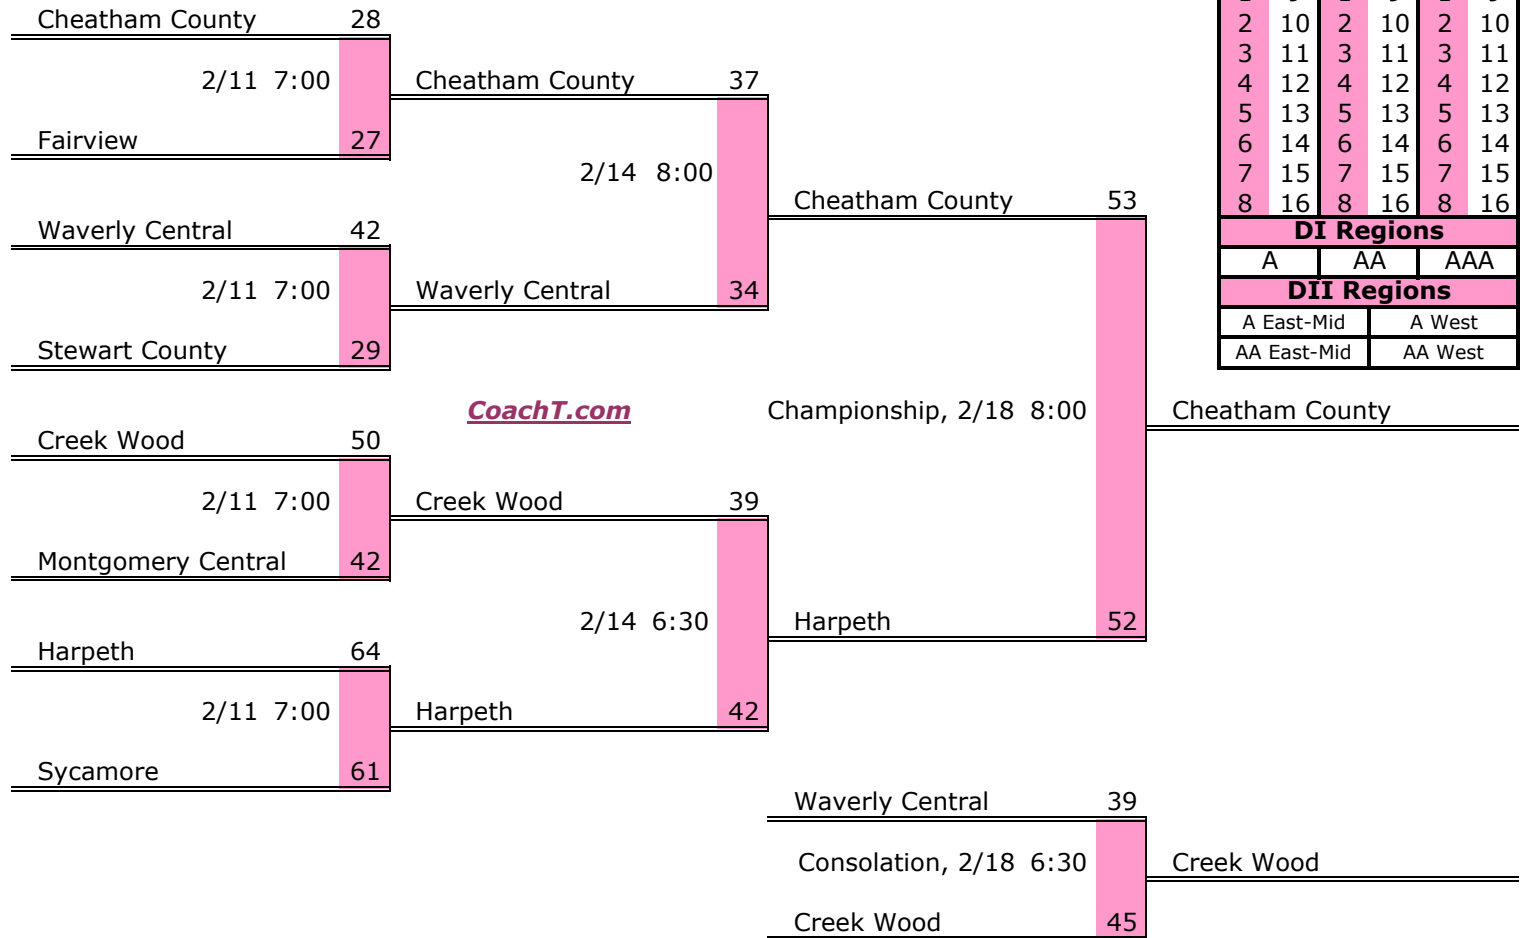

District 11 AA

Pre-Tourney Rank:

1. Cheatham County
2. Creek Wood
3. Harpeth
4. Waverly Central
5. Stewart County
6. Sycamore
7. Montgomery Central
8. Fairview

District 11 AA Finish:

1. Cheatham County
2. Harpeth
3. Creek Wood
4. Waverly Central