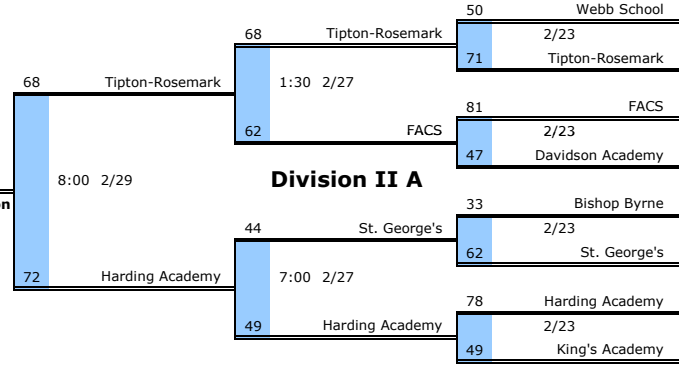

Girls Division I State Tournaments **Boys Division I State Tournaments**

jim314.com

Girls Division II State Tournaments **Boys Division II State Tournaments**

jim314.com

jim314.com

jim314.com

Region		Sectionals	State Tournament Participants	Sectionals	Region		
A Girls Basketball Region Tournaments							
1#1	Cloudland 73	Cloudland 31				61 Forrest 9#1	
2#4	Washburn 14					32 Jo Byrns 10#4	
2#2	Hancock County 29	2/25 6:00 Cloudland 54			51 Forrest 6:00 2/25	42 East Robertson 10#2	
1#3	North Greene 31	North Greene 28			44 Van Buren County 7:00 2/22	55 Van Buren County 9#3	
Region 1		2/28 6:00	Cloudland 35			Region 5	
2#1	Cosby 43	Cosby 45	Winner Region 1		57 Forrest 6:00 2/28	59 McEwen 10#1	
1#4	Unaka 39					46 McEwen 7:00 2/22	
1#2	Hampton 70	2/25 7:30 Cosby 30	3/1 7:00 Oliver Springs		42 Middle TN Christian 7:30 2/25	54 Community 9#4	
2#3	Jellico 51	Hampton 39			60 Middle TN Christian 7:00 2/22	68 Middle TN Christian 9#2	
			Oliver Springs 51		47 Santa Fe	42 White House Heritage 10#3	
			Loser Region 2				
3#1	Greenback 28	Oakdale 48				61 Richland 11#1	
4#4	Oakdale 48					53 Richland 7:00 2/22	
4#2	Wartburg 57	2/25 6:00 Wartburg 51			86 Wayne County 6:00 2/25	56 Summertown 12#4	
3#3	Rockwood 32	Wartburg 59			71 Wayne County 7:00 2/22	65 Wayne County 12#2	
Region 2		2/27 7:00	Wartburg 72			47 Cornersville 11#3	
4#1	Oliver Springs 81	Oliver Springs 59	Winner Region 2		70 Wayne County 7:00 2/27	56 Collinwood 12#1	
3#4	Midway 42					46 Moore County 7:00 2/22	
3#2	Harriman 61	2/25 7:30 Oliver Springs 47	3/1 7:00 Wartburg		47 Santa Fe 7:30 2/25	63 Moore County 11#4	
4#3	Coalfield 65	Coalfield 49			49 Santa Fe 7:00 2/22	74 Santa Fe 11#2	
			Cosby 54		44 Middle TN Christian	57 Perry County 12#3	
			Loser Region 1				
5#1	Grace Baptist Academy 58	Grace Baptist Academy 45				68 Clarksburg 13#1	
6#4	Whitwell 34					59 Clarksburg 7:00 2/21	
6#2	Lookout Valley 42	2/25 6:00 Copper Basin 48			72 Clarksburg 7:30 2/23	66 Humboldt 14#4	
5#3	Copper Basin 45	Copper Basin 48				76 Peabody 14#2	
Region 3		2/28 6:00	Chatt. Arts & Sciences 31			57 Hollow Rock-Bruceton 13#3	
6#1	South Pittsburg 45	South Pittsburg 39	Winner Region 3		65 Bradford 7:00 2/26	67 Bradford 14#1	
5#4	Silverdale Academy 34					73 Bradford 7:00 2/21	
5#2	TN Temple 40	2/25 7:30 Chatt. Arts & Sciences 58	3/1 7:00 Clarkrange		80 Bradford 6:00 2/23	35 Huntingdon 13#4	
6#3	Chatt. Arts & Sciences 65	Chatt. Arts & Sciences 55			58 West Carroll 7:00 2/21	57 West Carroll 13#2	
			Clarkrange 57		44 Manassas	56 Gleason 14#3	
			Loser Region 4				
7#1	Jackson County 73	Jackson County 62				58 Adamsville 15#1	
8#4	Watertown 30					39 Adamsville 7:00 2/22	
8#2	Gordonsville 43	2/25 6:00 Jackson County 53			36 Manassas 6:00 2/25	30 Middle College 16#4	
7#3	Pickett County 53	Pickett County 47				68 Manassas 16#2	
Region 4		2/27 7:00	Jackson County 72			52 Manassas 7:00 2/22	
8#1	Westmoreland 56	Westmoreland 27	Winner Region 4		71 Middleton 7:00 2/27	39 Trinity Christian 15#3	
7#4	Red Boiling Springs 33					70 Middleton 7:00 2/22	
7#2	Clarkrange 2	2/25 7:30 Clarkrange 42	3/1 7:00 Jackson County		43 Middleton 7:30 2/25	52 Decatur Co. Riverside 15#4	
8#3	Friendship Christian 0	Clarkrange 43			50 Clarksburg 7:00 3/1	78 Madison Acad Magnet 15#2	
			Copper Basin 38			48 Fayette Academy 16#3	
			Loser Region 3				