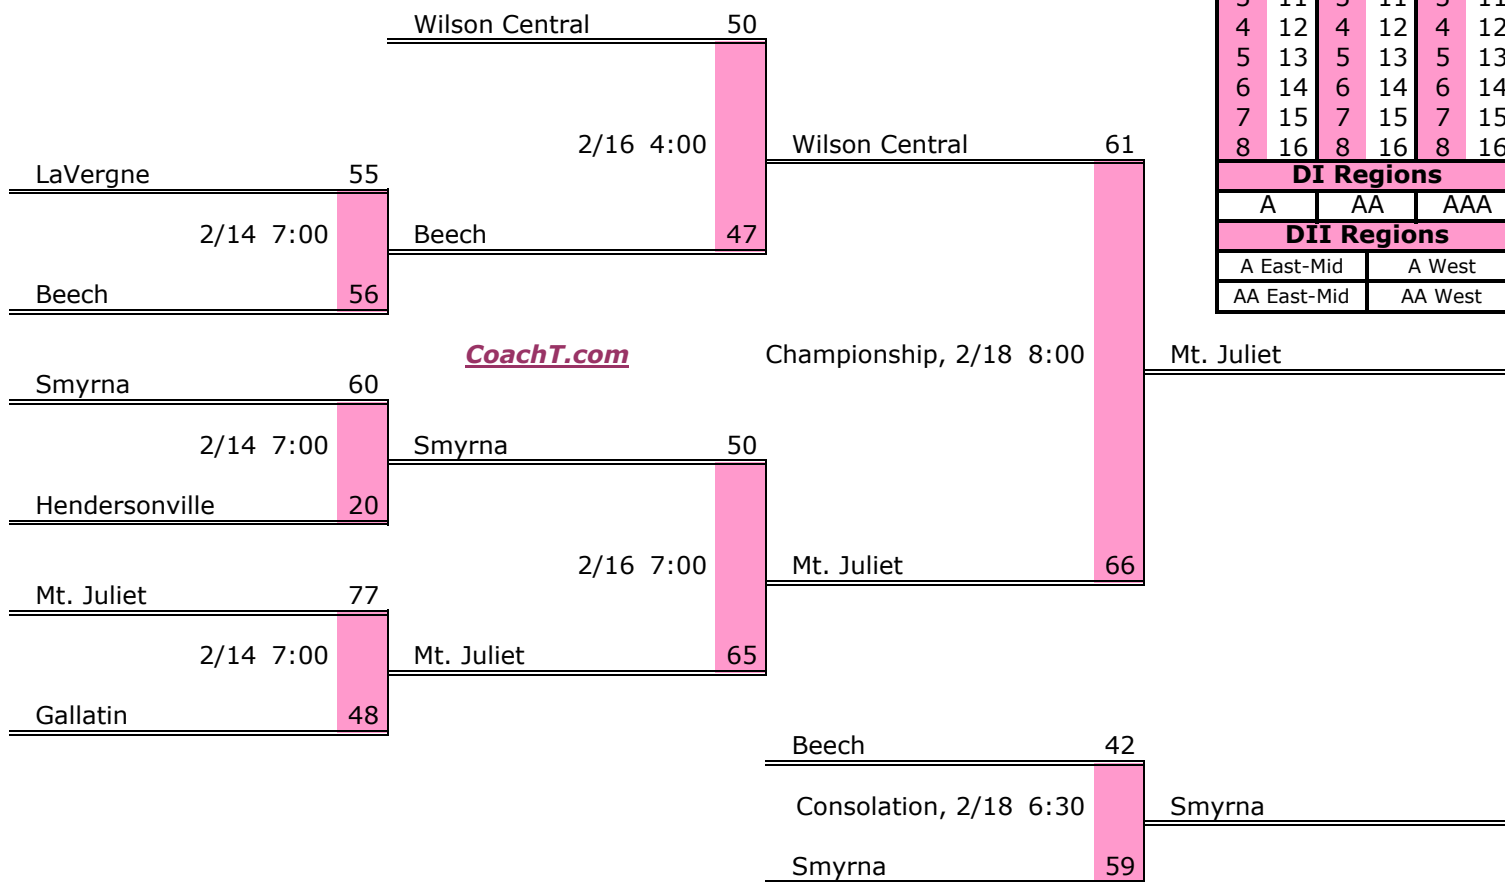

District 9 AAA

Pre-Tourney Rank:

1. Wilson Central
2. Smyrna
3. Mt. Juliet
4. LaVergne
5. Beech
6. Gallatin
7. Hendersonville

District 9 AAA Finish:

1. Mt. Juliet
2. Wilson Central
3. Smyrna
4. Beech

Districts					
A		AA		AAA	
1	9	1	9	1	9
2	10	2	10	2	10
3	11	3	11	3	11
4	12	4	12	4	12
5	13	5	13	5	13
6	14	6	14	6	14
7	15	7	15	7	15
8	16	8	16	8	16
DI Regions					
A		AA		AAA	
DII Regions					
A East-Mid			A West		
AA East-Mid			AA West