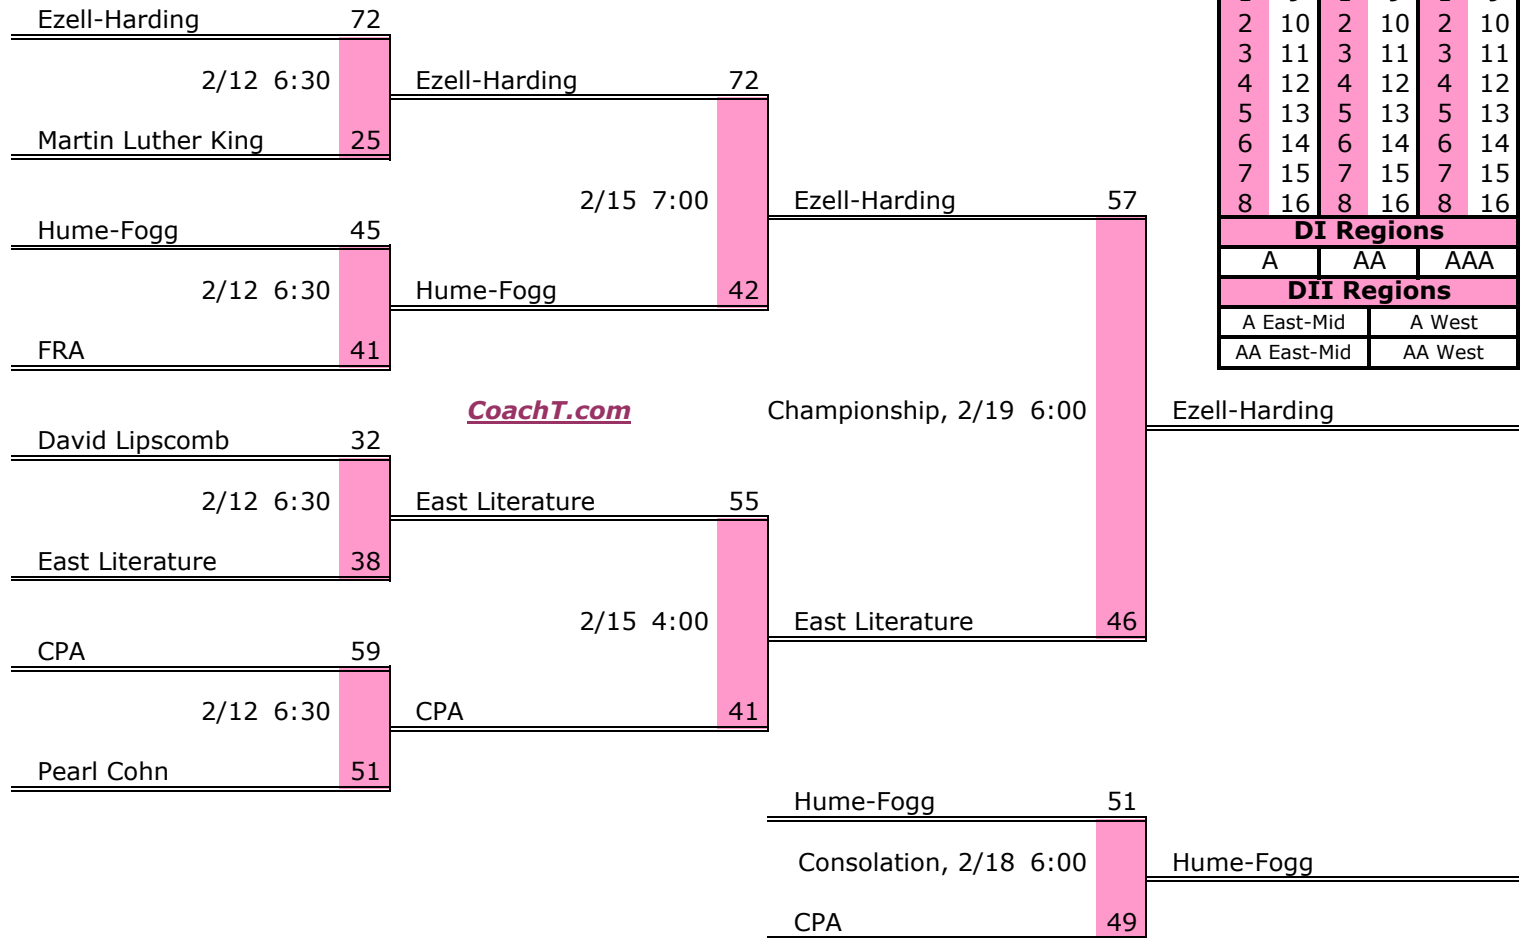

District 9 AA

Pre-Tourney Rank:

1. Ezell-Harding
2. David Lipscomb
3. CPA
4. Hume-Fogg
5. FRA
6. Pearl Cohn
7. East Literature
8. Martin Luther King

District 9 AA Finish:

1. Ezell-Harding
2. East Literature
3. Hume-Fogg
4. CPA

Districts					
A		AA		AAA	
1	9	1	9	1	9
2	10	2	10	2	10
3	11	3	11	3	11
4	12	4	12	4	12
5	13	5	13	5	13
6	14	6	14	6	14
7	15	7	15	7	15
8	16	8	16	8	16
DI Regions					
A		AA		AAA	
DII Regions					
A East-Mid			A West		
AA East-Mid			AA West