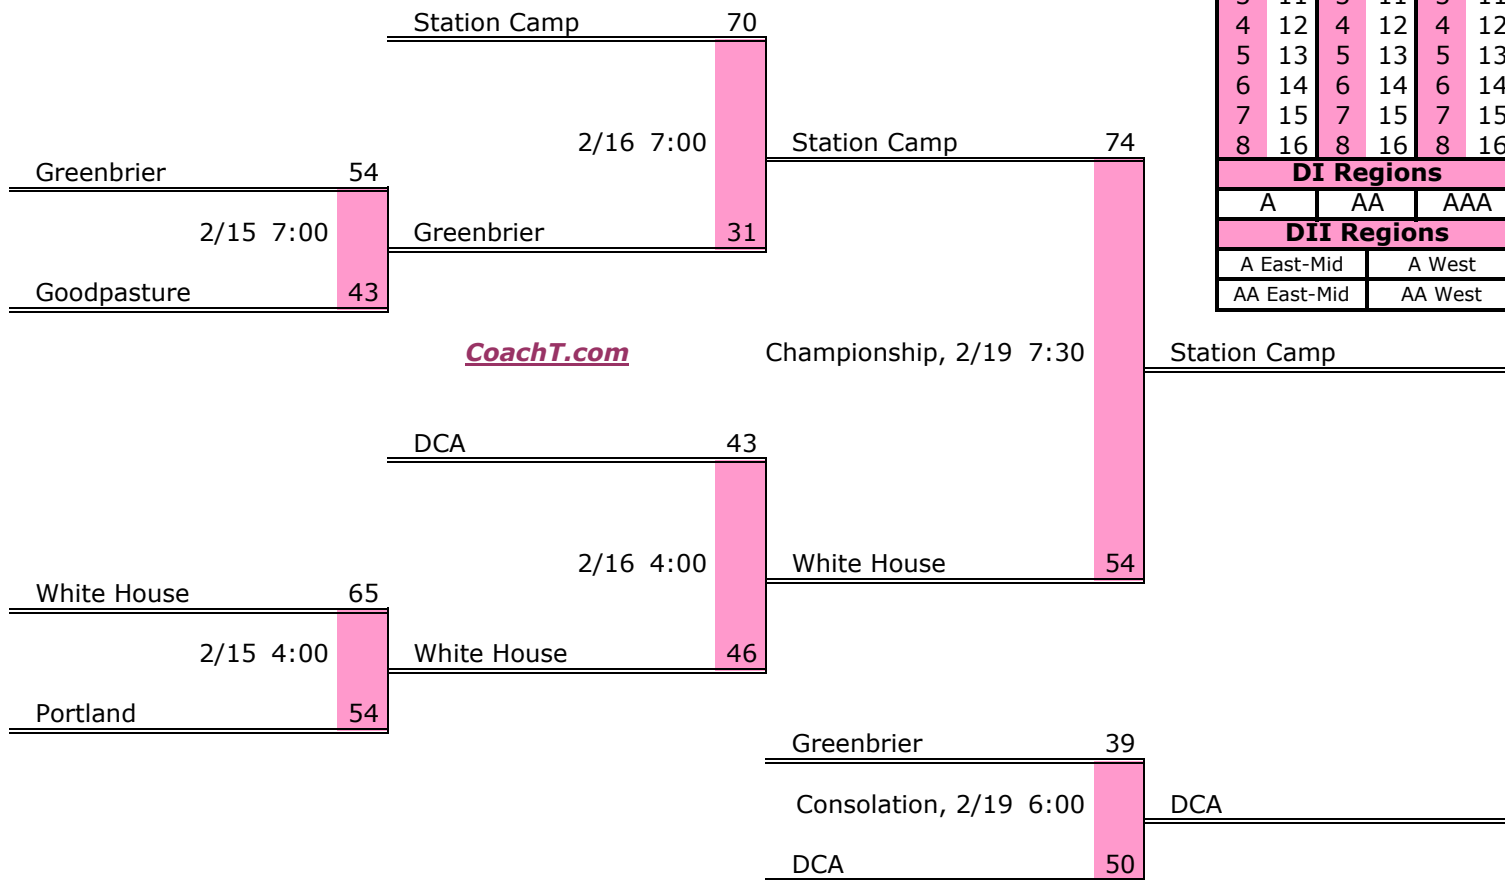

District 8 AA

Pre-Tourney Rank:

1. Station Camp
2. DCA
3. White House
4. Greenbrier
5. Goodpasture
6. Portland

District 8 AA Finish:

1. Station Camp
2. White House
3. DCA
4. Greenbrier

Districts					
A		AA		AAA	
1	9	1	9	1	9
2	10	2	10	2	10
3	11	3	11	3	11
4	12	4	12	4	12
5	13	5	13	5	13
6	14	6	14	6	14
7	15	7	15	7	15
8	16	8	16	8	16
DI Regions					
A		AA		AAA	
DII Regions					
A East-Mid			A West		
AA East-Mid			AA West