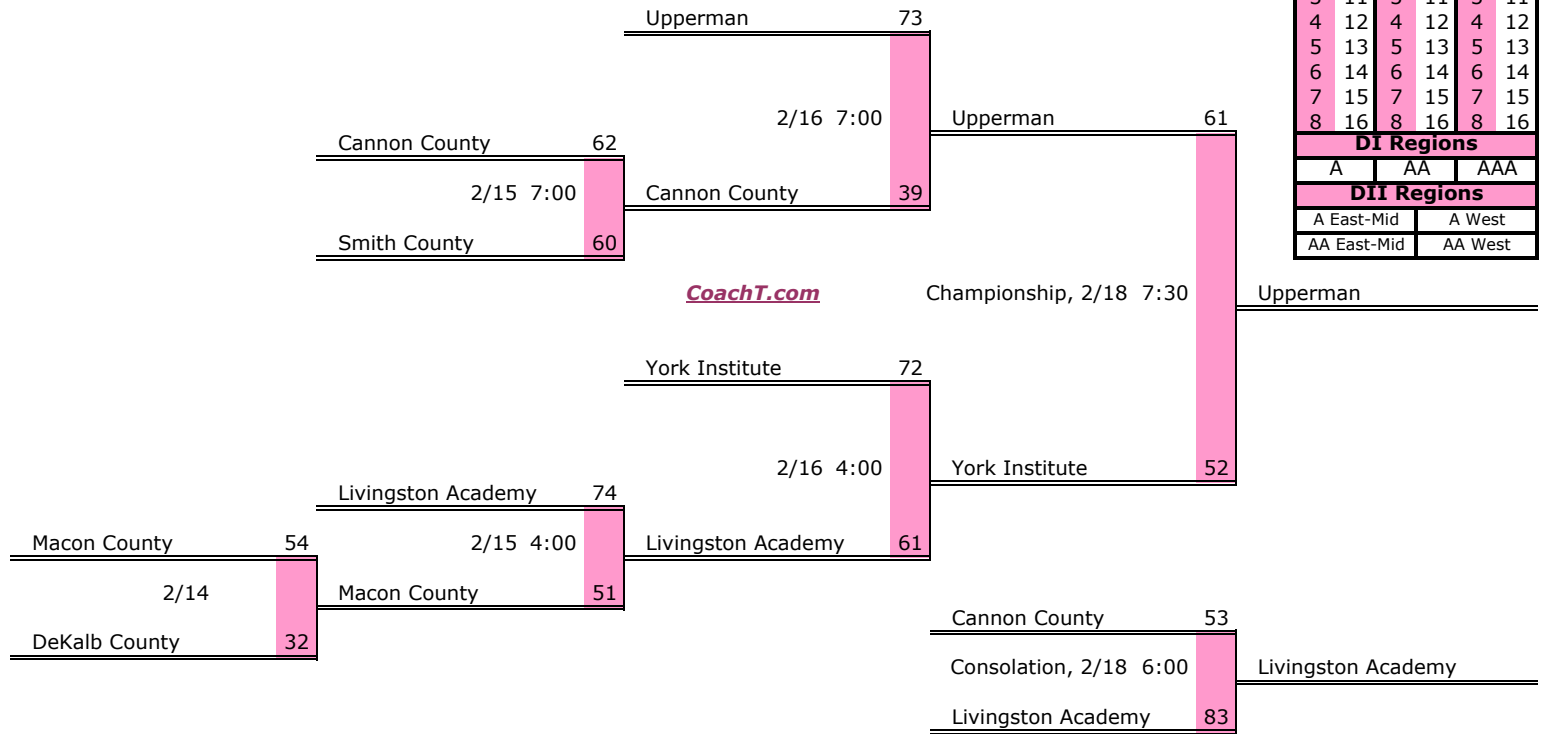

District 7 AA

Pre-Tourney Rank:

1. Upperman
2. York Institute
3. Livingston Academy
4. Cannon County
5. Smith County
6. Macon County
7. DeKalb County

District 7 AA Finish:

1. Upperman
2. York Institute
3. Livingston Academy
4. Cannon County

Districts					
A		AA		AAA	
1	9	1	9	1	9
2	10	2	10	2	10
3	11	3	11	3	11
4	12	4	12	4	12
5	13	5	13	5	13
6	14	6	14	6	14
7	15	7	15	7	15
8	16	8	16	8	16
DI Regions					
A		AA		AAA	
DII Regions					
A East-Mid			A West		
AA East-Mid			AA West