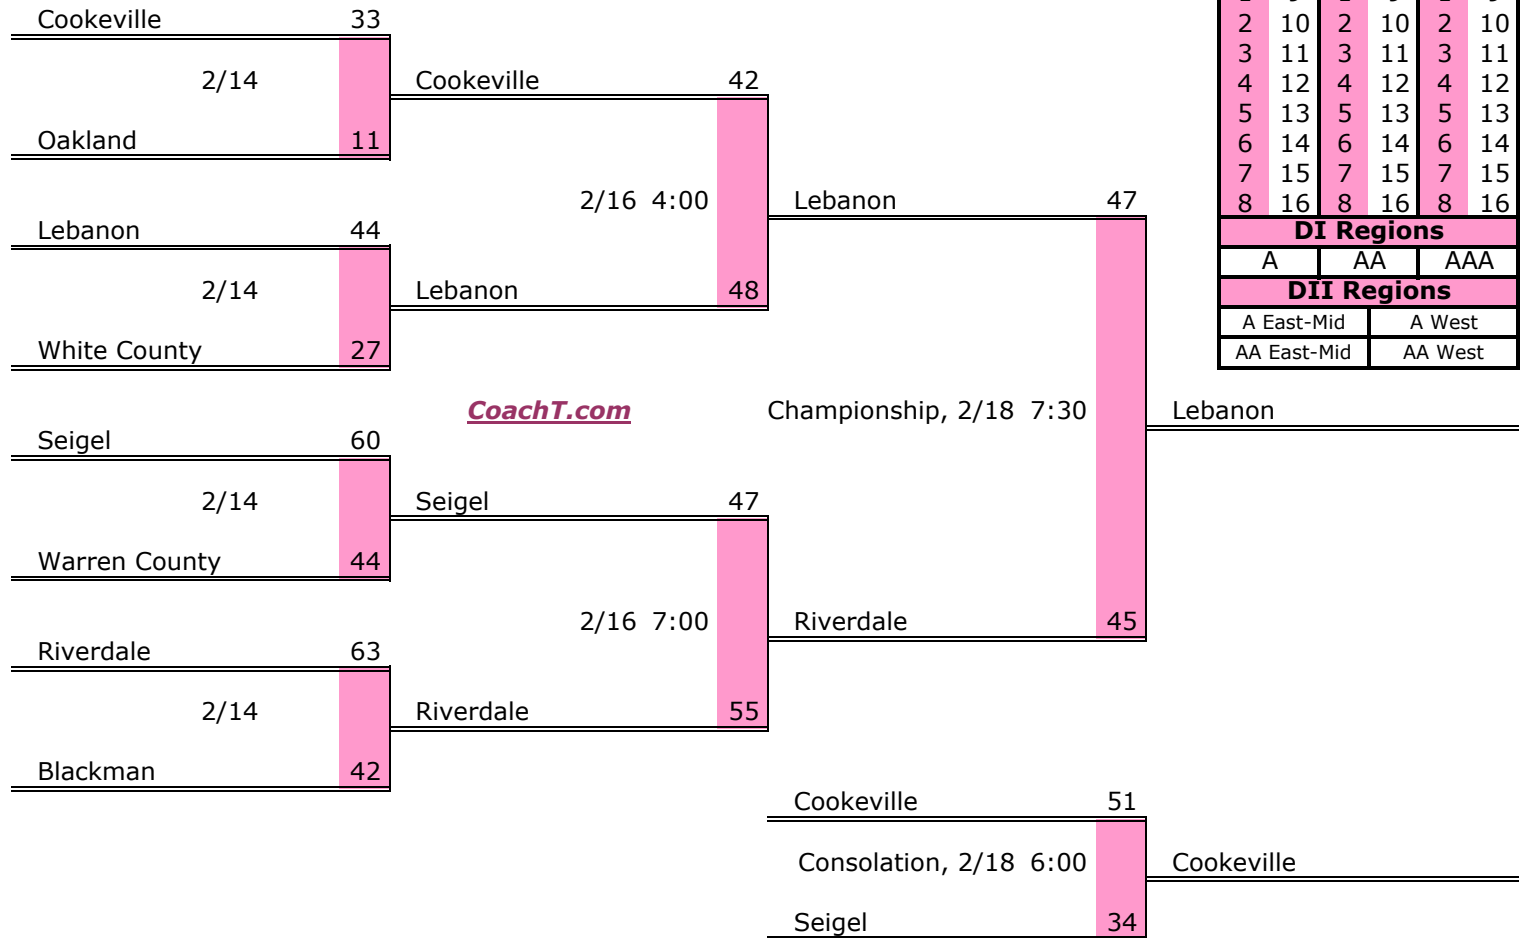

District 7 AAA

Pre-Tourney Rank:

1. Cookeville
2. Seigel
3. Riverdale
4. Lebanon
5. White County
6. Blackman
7. Warren County
8. Oakland

District 7 AAA Finish:

1. Lebanon
2. Riverdale
3. Cookeville
4. Seigel

Districts					
A		AA		AAA	
1	9	1	9	1	9
2	10	2	10	2	10
3	11	3	11	3	11
4	12	4	12	4	12
5	13	5	13	5	13
6	14	6	14	6	14
7	15	7	15	7	15
8	16	8	16	8	16
DI Regions					
A		AA		AAA	
DII Regions					
A East-Mid			A West		
AA East-Mid			AA West