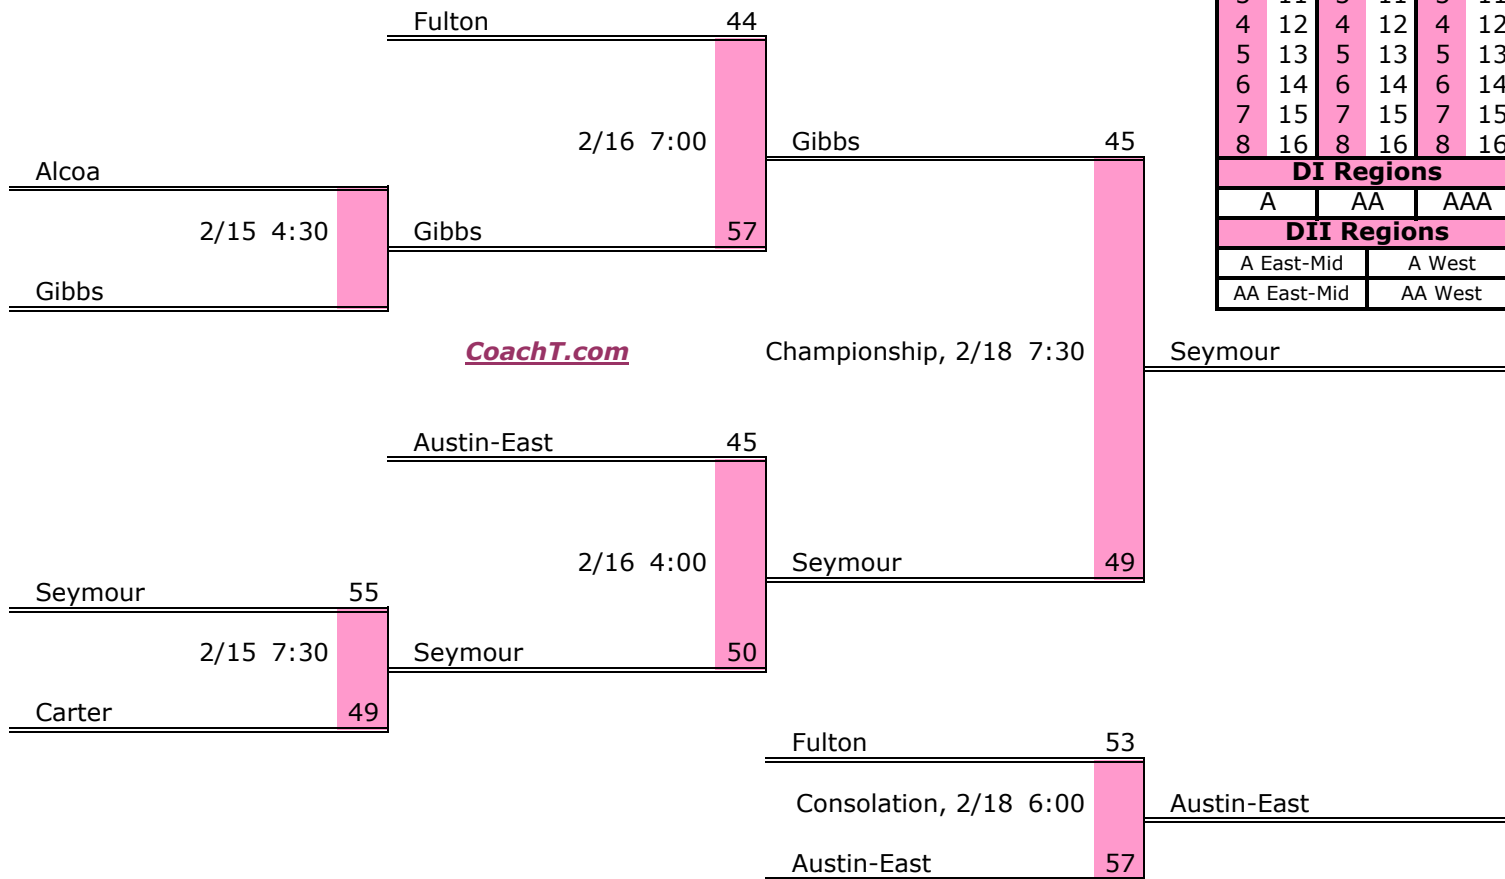

District 3 AA

Pre-Tourney Rank:

1. Fulton
2. Austin-East
3. Seymour
4. Alcoa
5. Gibbs
6. Carter

District 3 AA Finish:

1. Seymour
2. Gibbs
3. Austin-East
4. Fulton

Districts					
A		AA		AAA	
1	9	1	9	1	9
2	10	2	10	2	10
3	11	3	11	3	11
4	12	4	12	4	12
5	13	5	13	5	13
6	14	6	14	6	14
7	15	7	15	7	15
8	16	8	16	8	16
DI Regions					
A		AA		AAA	
DII Regions					
A East-Mid			A West		
AA East-Mid			AA West