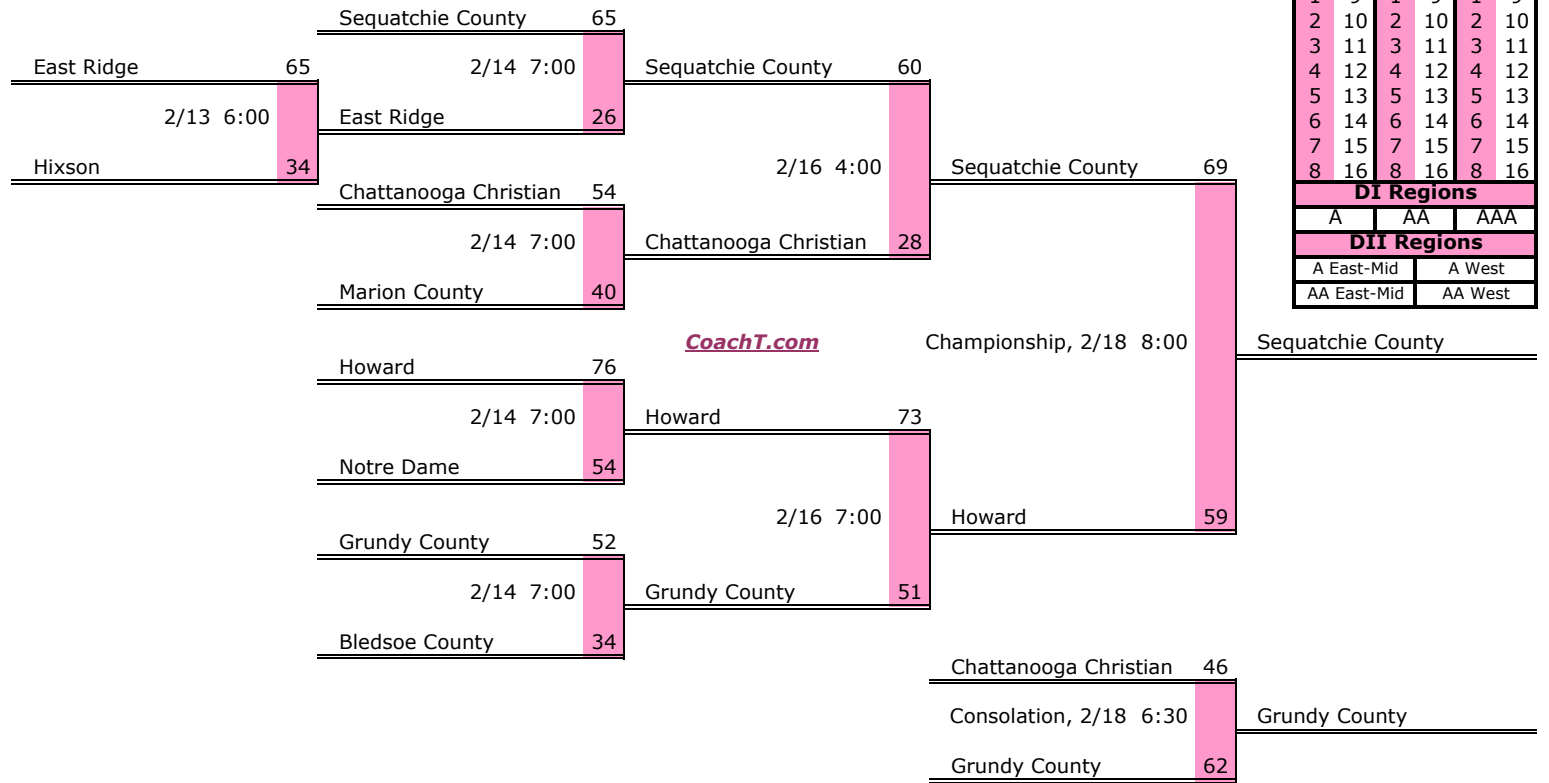

District 6 AA

Pre-Tourney Rank:

1. Sequatchie County
2. Howard
3. Grundy County
4. Chattanooga Christian
5. Marion County
6. Bledsoe County
7. Notre Dame
8. East Ridge
9. Hixson

District 6 AA Finish:

1. Sequatchie County
2. Howard
3. Grundy County
4. Chattanooga Christian

Districts					
A		AA		AAA	
1	9	1	9	1	9
2	10	2	10	2	10
3	11	3	11	3	11
4	12	4	12	4	12
5	13	5	13	5	13
6	14	6	14	6	14
7	15	7	15	7	15
8	16	8	16	8	16
DI Regions					
A		AA		AAA	
DII Regions			AAA		
A East-Mid			A West		
AA East-Mid			AA West