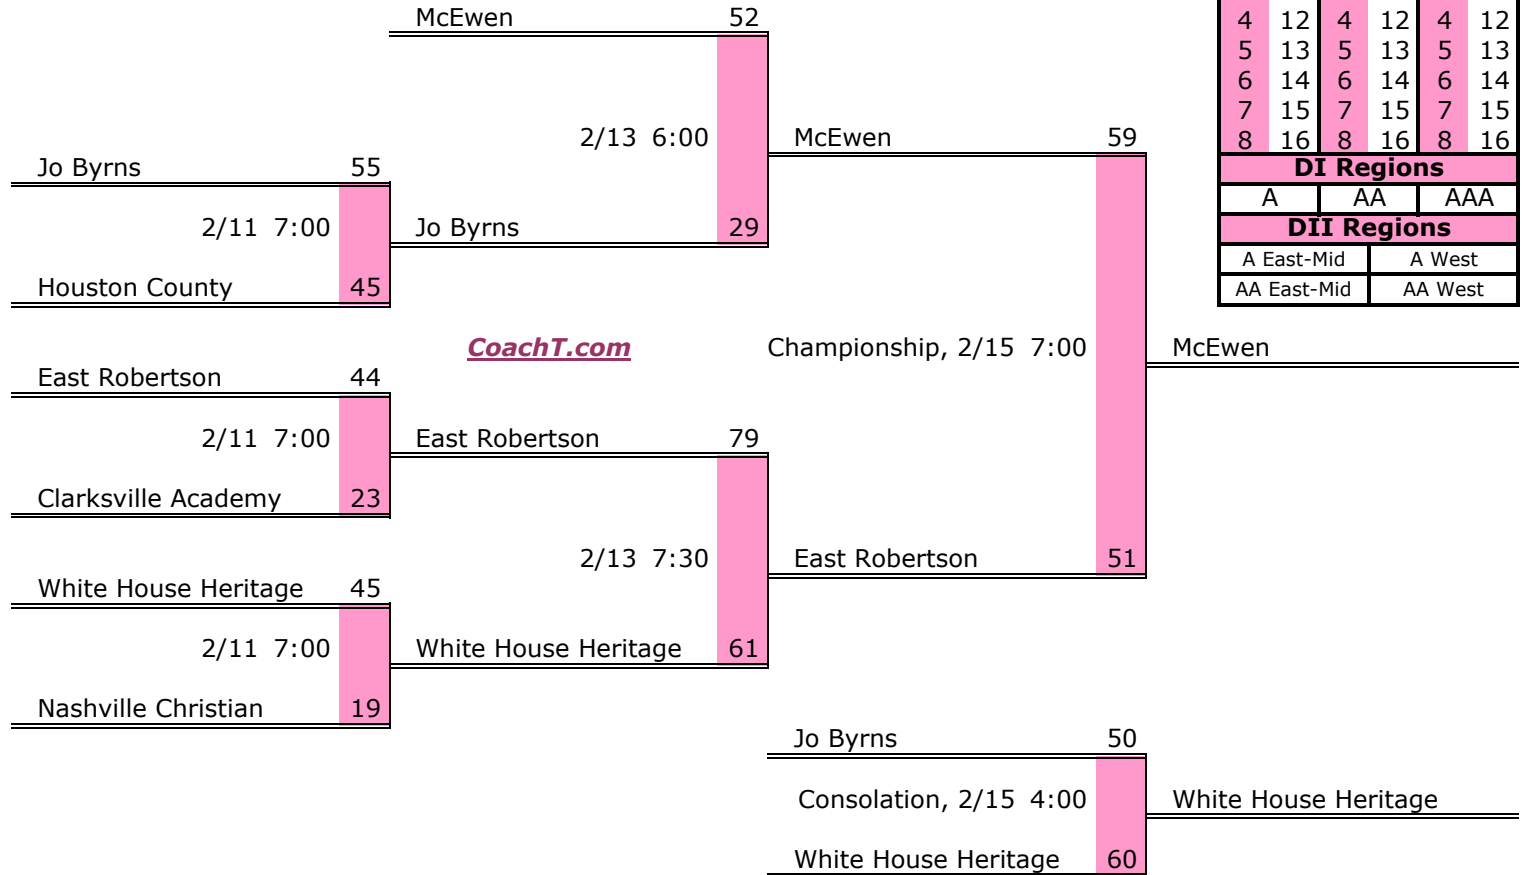

District 10 A

Pre-Tourney Rank:

1. McEwen
2. East Robertson
3. White House Heritage
4. Jo Byrns
5. Houston County
6. Nashville Christian
7. Clarksville Academy

District 10 A Finish:

1. McEwen
2. East Robertson
3. White House Heritage
4. Jo Byrns

Districts					
A		AA		AAA	
1	9	1	9	1	9
2	10	2	10	2	10
3	11	3	11	3	11
4	12	4	12	4	12
5	13	5	13	5	13
6	14	6	14	6	14
7	15	7	15	7	15
8	16	8	16	8	16
DI Regions					
A		AA		AAA	
DII Regions					
A East-Mid			A West		
AA East-Mid			AA West