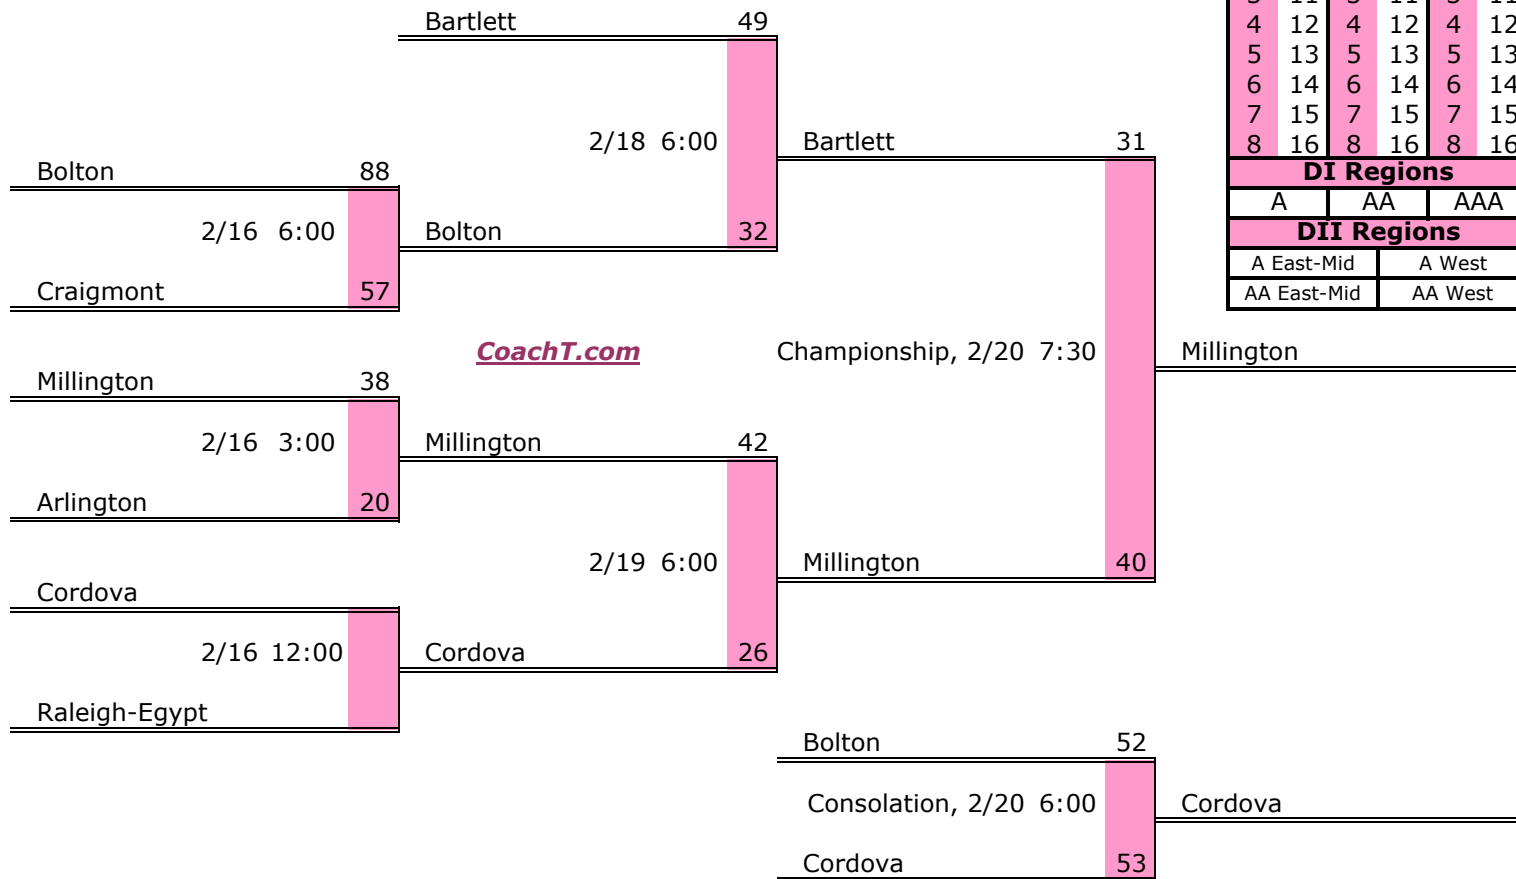

District 14 AAA

Pre-Tourney Rank:

1. Bartlett
2. Millington
3. Cordova
4. Bolton
5. Craigmont
6. Raleigh-Egypt
7. Arlington

District 14 AAA Finish:

1. Millington
2. Bartlett
3. Cordova
4. Bolton

Districts					
A		AA		AAA	
1	9	1	9	1	9
2	10	2	10	2	10
3	11	3	11	3	11
4	12	4	12	4	12
5	13	5	13	5	13
6	14	6	14	6	14
7	15	7	15	7	15
8	16	8	16	8	16
DI Regions					
A		AA		AAA	
DII Regions					
A East-Mid			A West		
AA East-Mid			AA West