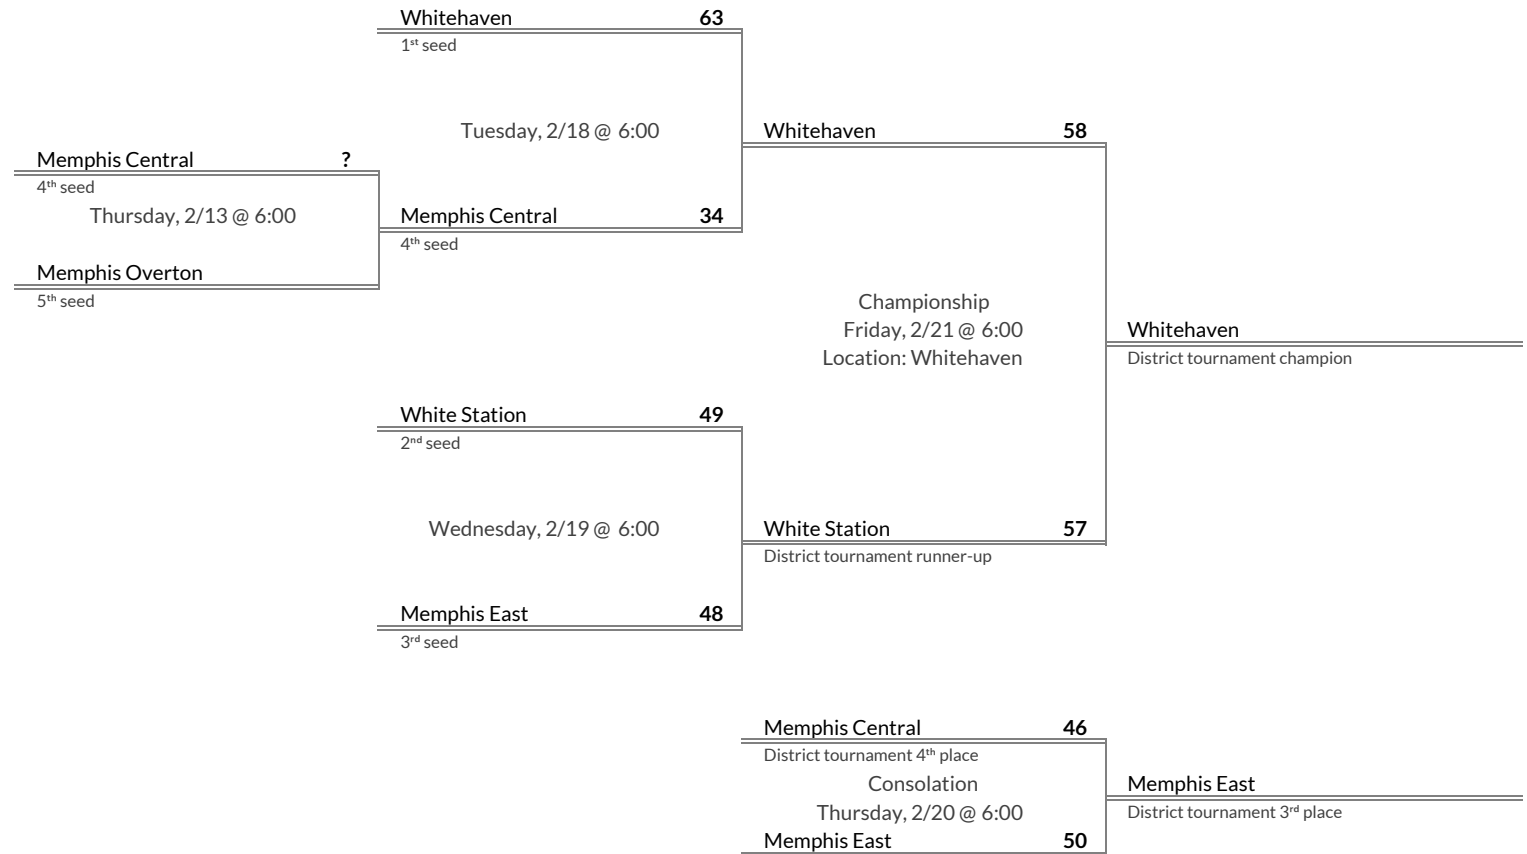

Regular Season Results

- 1 Whitehaven
- 2 White Station
- 3 Memphis East
- 4 Memphis Central
- 5 Memphis Overton

District 16AAA Girls Basketball Brackets

brought to you by:

Tournament Results

1. Whitehaven
2. White Station
3. Memphis East
4. Memphis Central