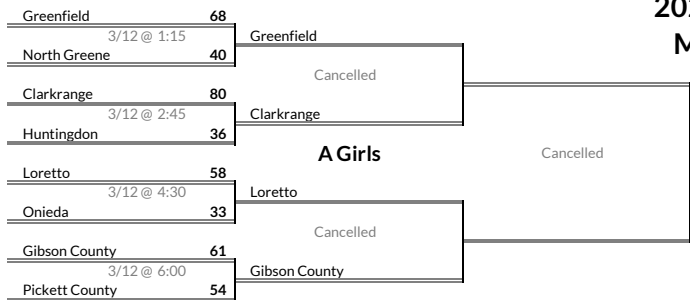

State Tournament Participants

Sectionals

Regions

2020 AAA Girls Basketball Regions & Sectionals

Girls Division I State Tournaments

Boys Division I State Tournaments

**2020 Tennessee Basketball Championships
MTSU's Murphy Center in Murfreesboro**