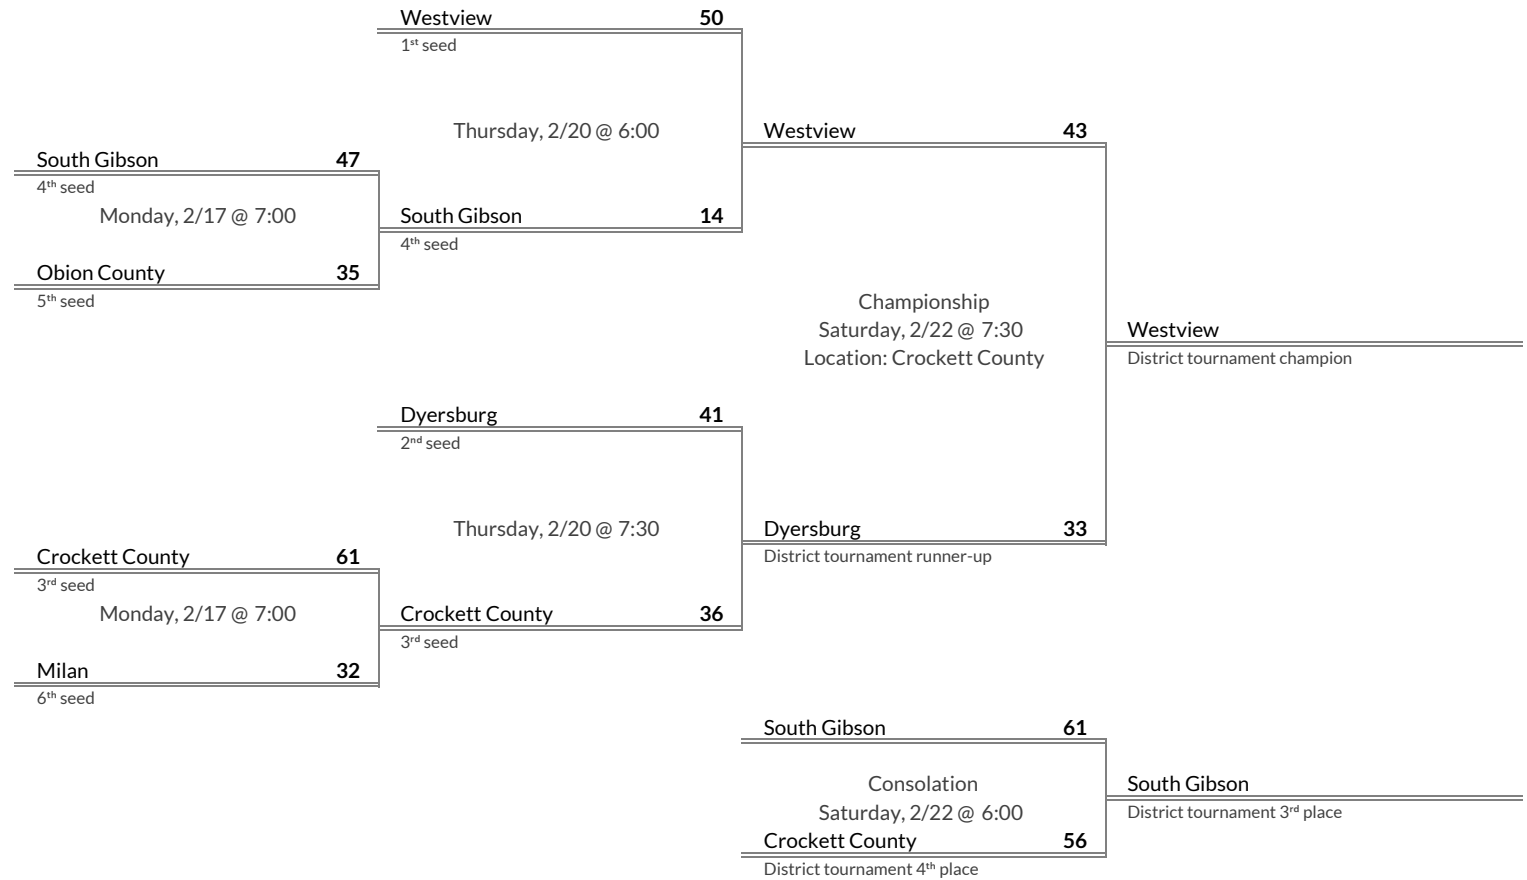

Regular Season Results

- 1 Westview
- 2 Dyersburg
- 3 Crockett County
- 4 South Gibson
- 5 Obion County
- 6 Milan

District 13AA Girls Basketball Brackets

brought to you by:

Tournament Results

1. Westview
2. Dyersburg
3. South Gibson
4. Crockett County