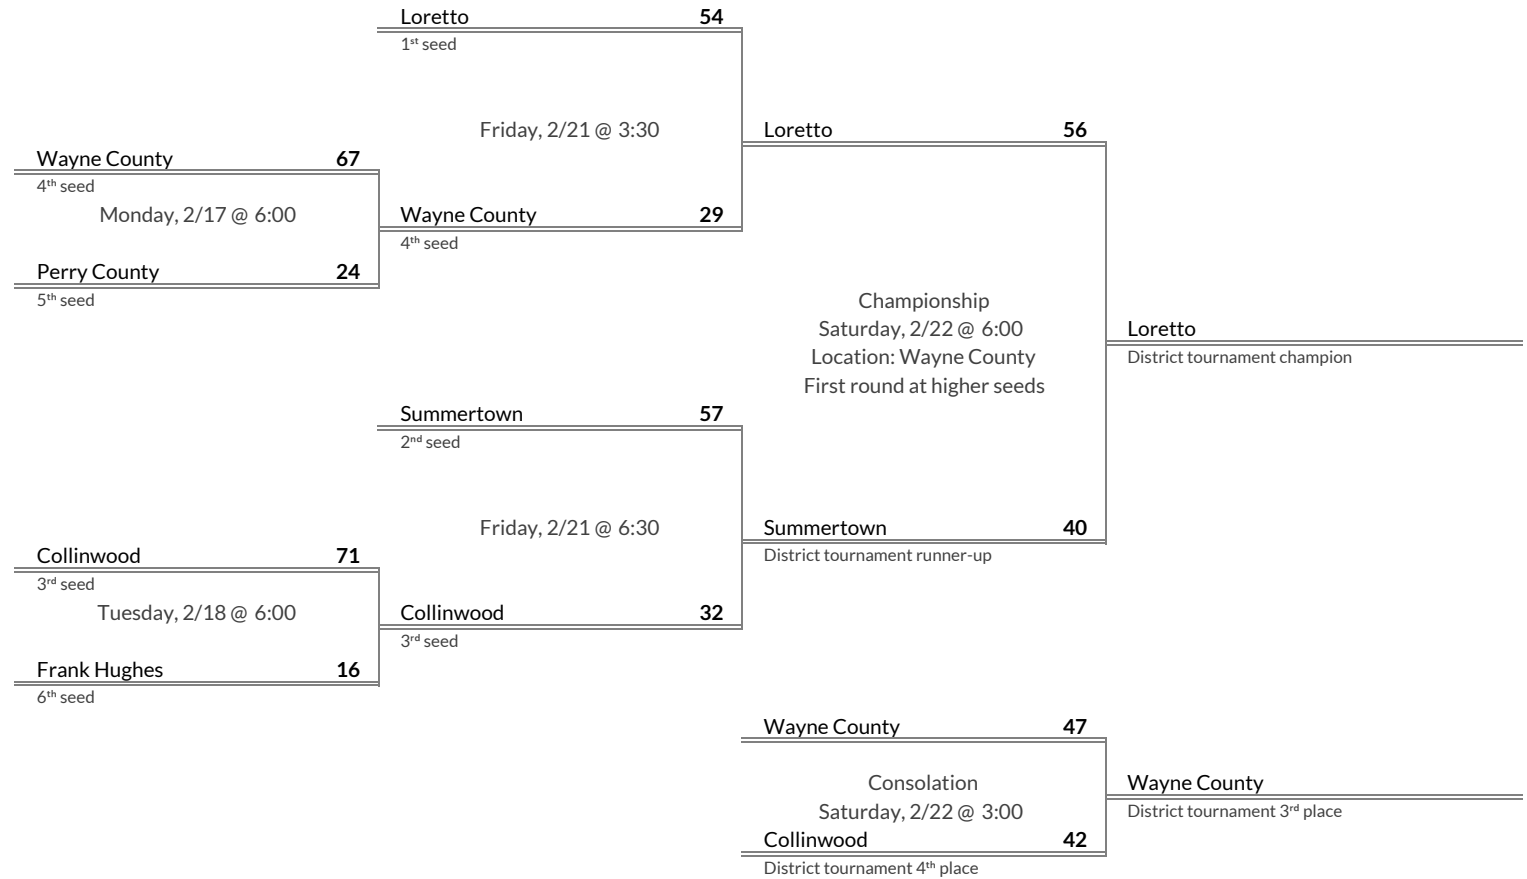

District 10A Girls Basketball Brackets

brought to you by:

Tournament Results

- 1. Richland
- 2. Hampshire
- 3. Culleoka
- 4. Santa Fe

Regular Season Results

- 1 Huntingdon
- 2 McKenzie
- 3 West Carroll
- 4 Clarksburg
- 5 Hollow Rock-Bruceton
- 6 Big Sandy

District 11A Girls Basketball Brackets

brought to you by:

Tournament Results

- 1. Huntingdon
- 2. McKenzie
- 3. West Carroll
- 4. Clarksburg

Regular Season Results

- 1 Loretto
- 2 Summertown
- 3 Collinwood
- 4 Wayne County
- 5 Perry County
- 6 Frank Hughes

District 12A Girls Basketball Brackets

brought to you by:

Tournament Results

- 1. Loretto
- 2. Summertown
- 3. Wayne County
- 4. Collinwood

Regular Season Results

- 1 Greenfield
- 2 Union City
- 3 Dresden
- 4 Gleason
- 5 Bradford
- 6 South Fulton
- 7 Lake County