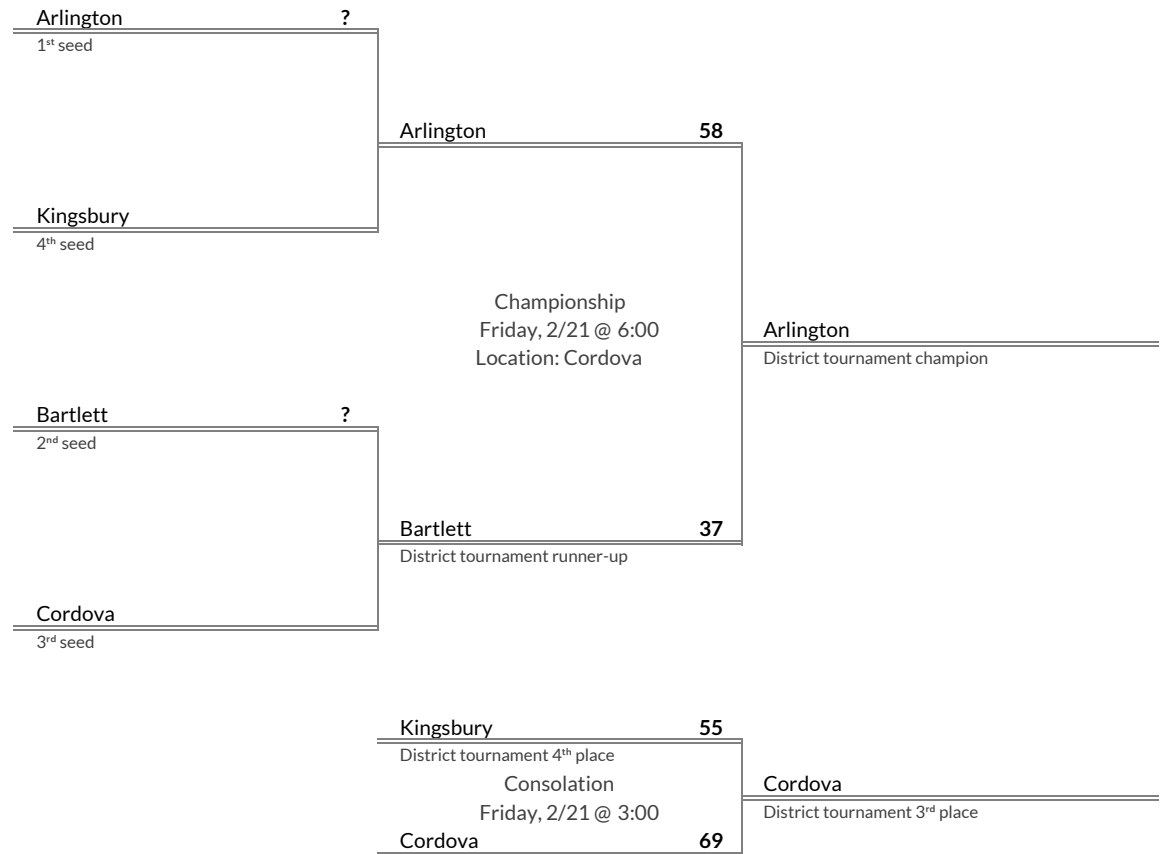

Regular Season Results

- 1 Arlington
- 2 Bartlett
- 3 Cordova
- 4 Kingsbury

District 14AAA Girls Basketball Brackets

brought to you by:

Tournament Results

1. Arlington
2. Bartlett
3. Cordova
4. Kingsbury