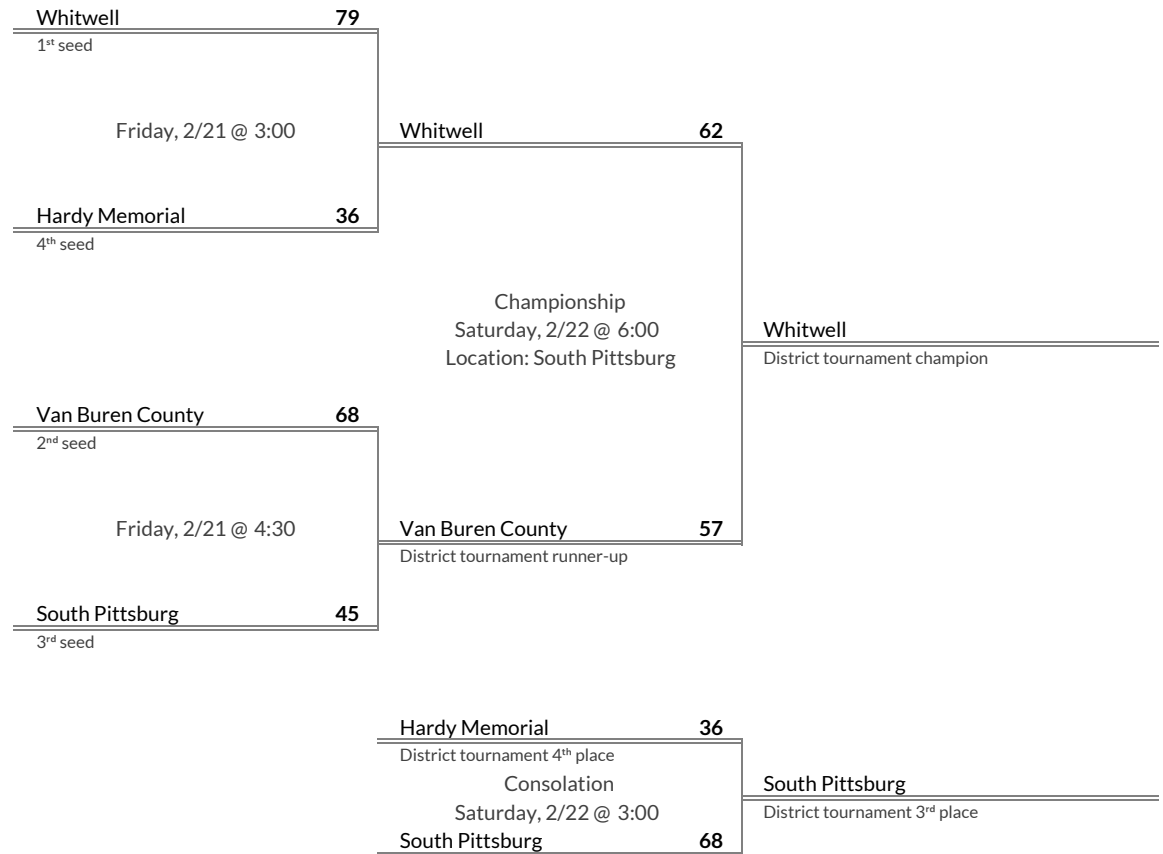

brought to you by:

Tournament Results

- 1. Tellico Plains
- 2. Lookout Valley
- 3. Sale Creek
- 4. CSAS

Regular Season Results

- 1 Whitwell
- 2 Van Buren County
- 3 South Pittsburg
- 4 Hardy Memorial

District 5A Girls Basketball Brackets

brought to you by:

Tournament Results

- 1. Whitwell
- 2. Van Buren County
- 3. South Pittsburg
- 4. Hardy Memorial

Regular Season Results

- 1 Clarkrange
- 2 Pickett County
- 3 Clay County
- 4 Red Boiling Springs
- 5 Gordonsville
- 6 Trousdale County
- 7 Jackson County
- 8 Monterey