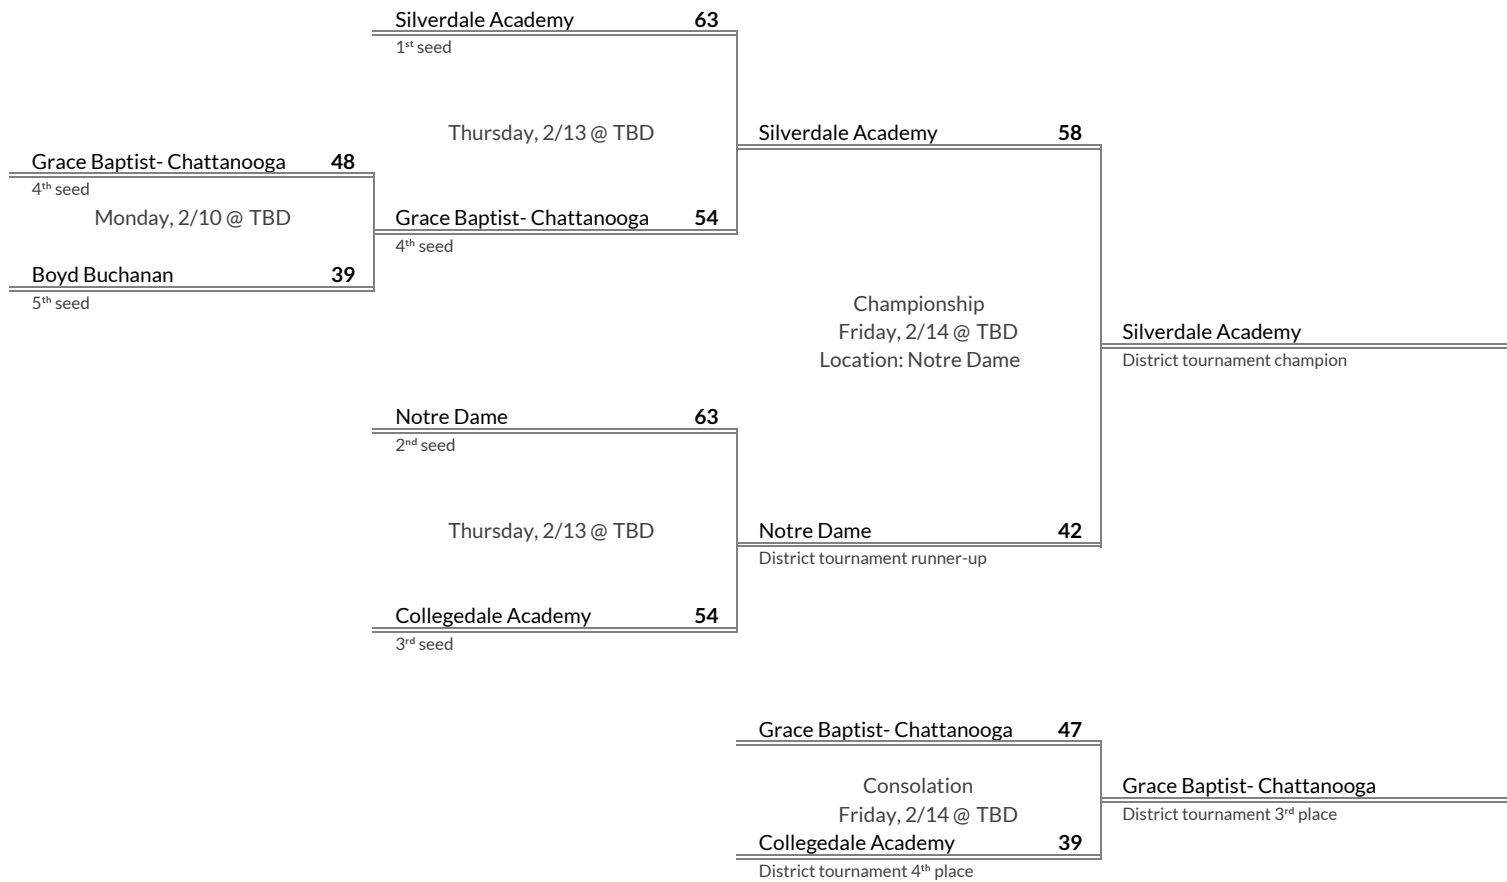

Regular Season Results

- 1 Silverdale Academy
- 2 Notre Dame
- 3 Collegedale Academy
- 4 Grace Baptist- Chattanooga
- 5 Boyd Buchanan

DII A East District 2 Girls Basketball Brackets

brought to you by:

Tournament Results

1. Silverdale Academy
2. Notre Dame
3. Grace Baptist- Chattanooga
4. Collegedale Academy