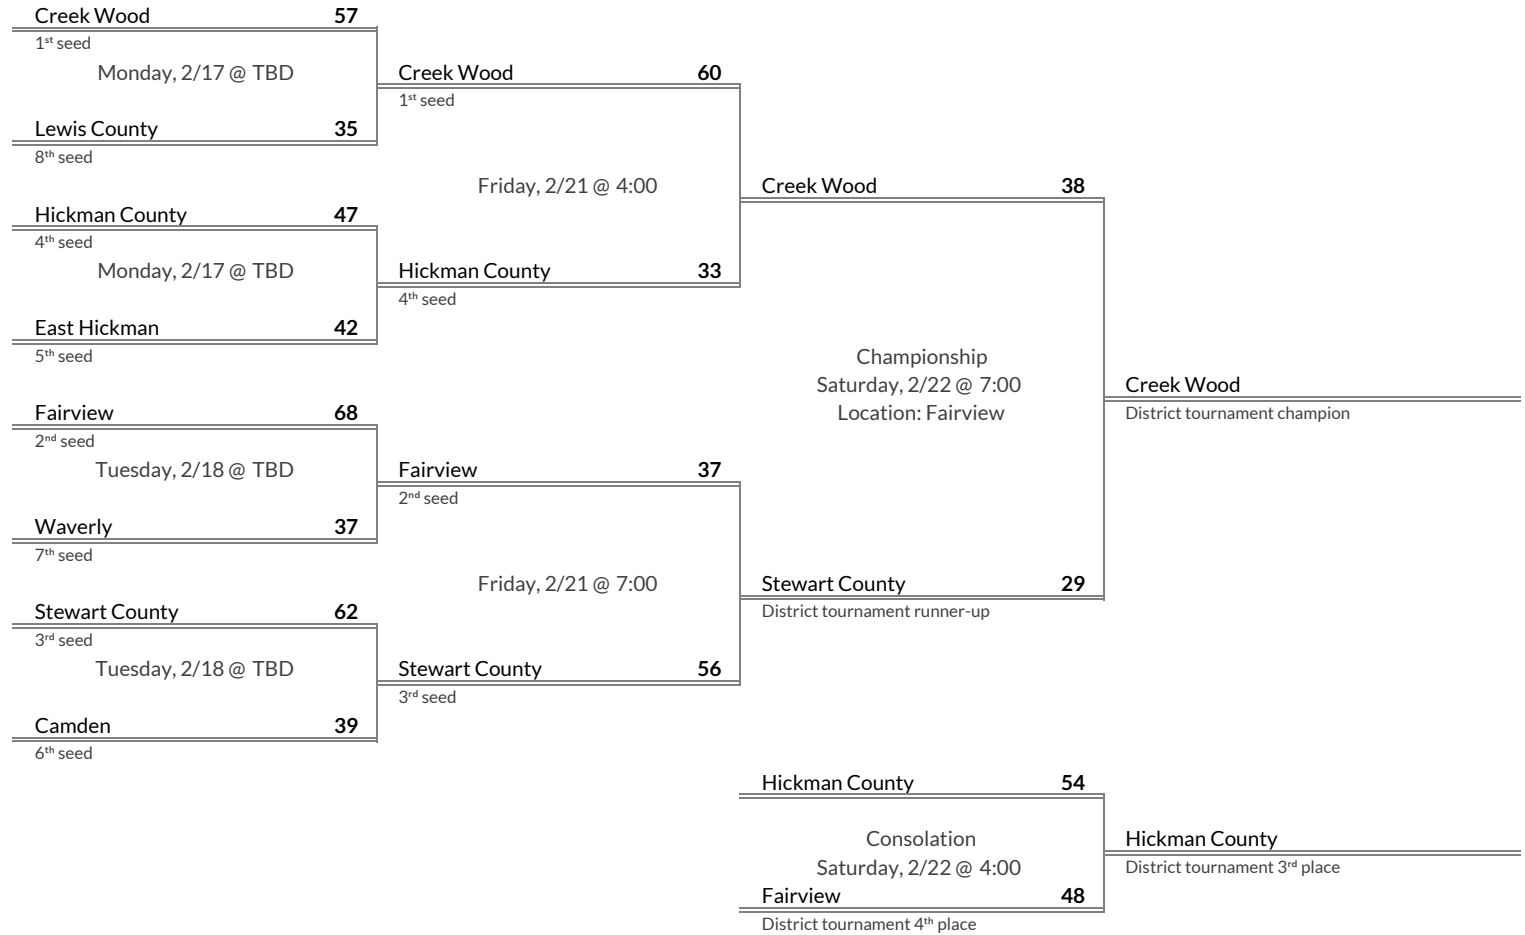

Regular Season Results

- 1 Creek Wood
- 2 Fairview
- 3 Stewart County
- 4 Hickman County
- 5 East Hickman
- 6 Camden
- 7 Waverly
- 8 Lewis County

District 11AA Girls Basketball Brackets

brought to you by:

Tournament Results

1. Creek Wood
2. Stewart County
3. Hickman County
4. Fairview