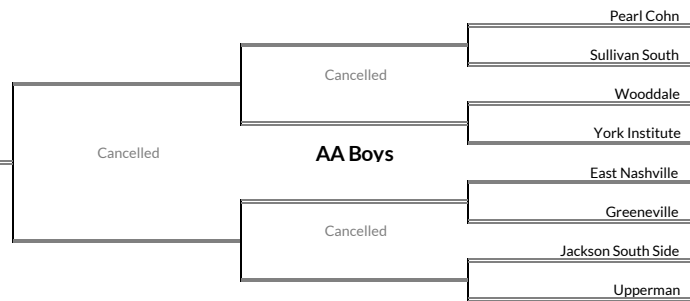

State Tournament Participants

Sectionals

Regions

2020 AAA Girls Basketball Regions & Sectionals

Girls Division I State Tournaments

Boys Division I State Tournaments

**2020 Tennessee Basketball Championships
MTSU's Murphy Center in Murfreesboro**