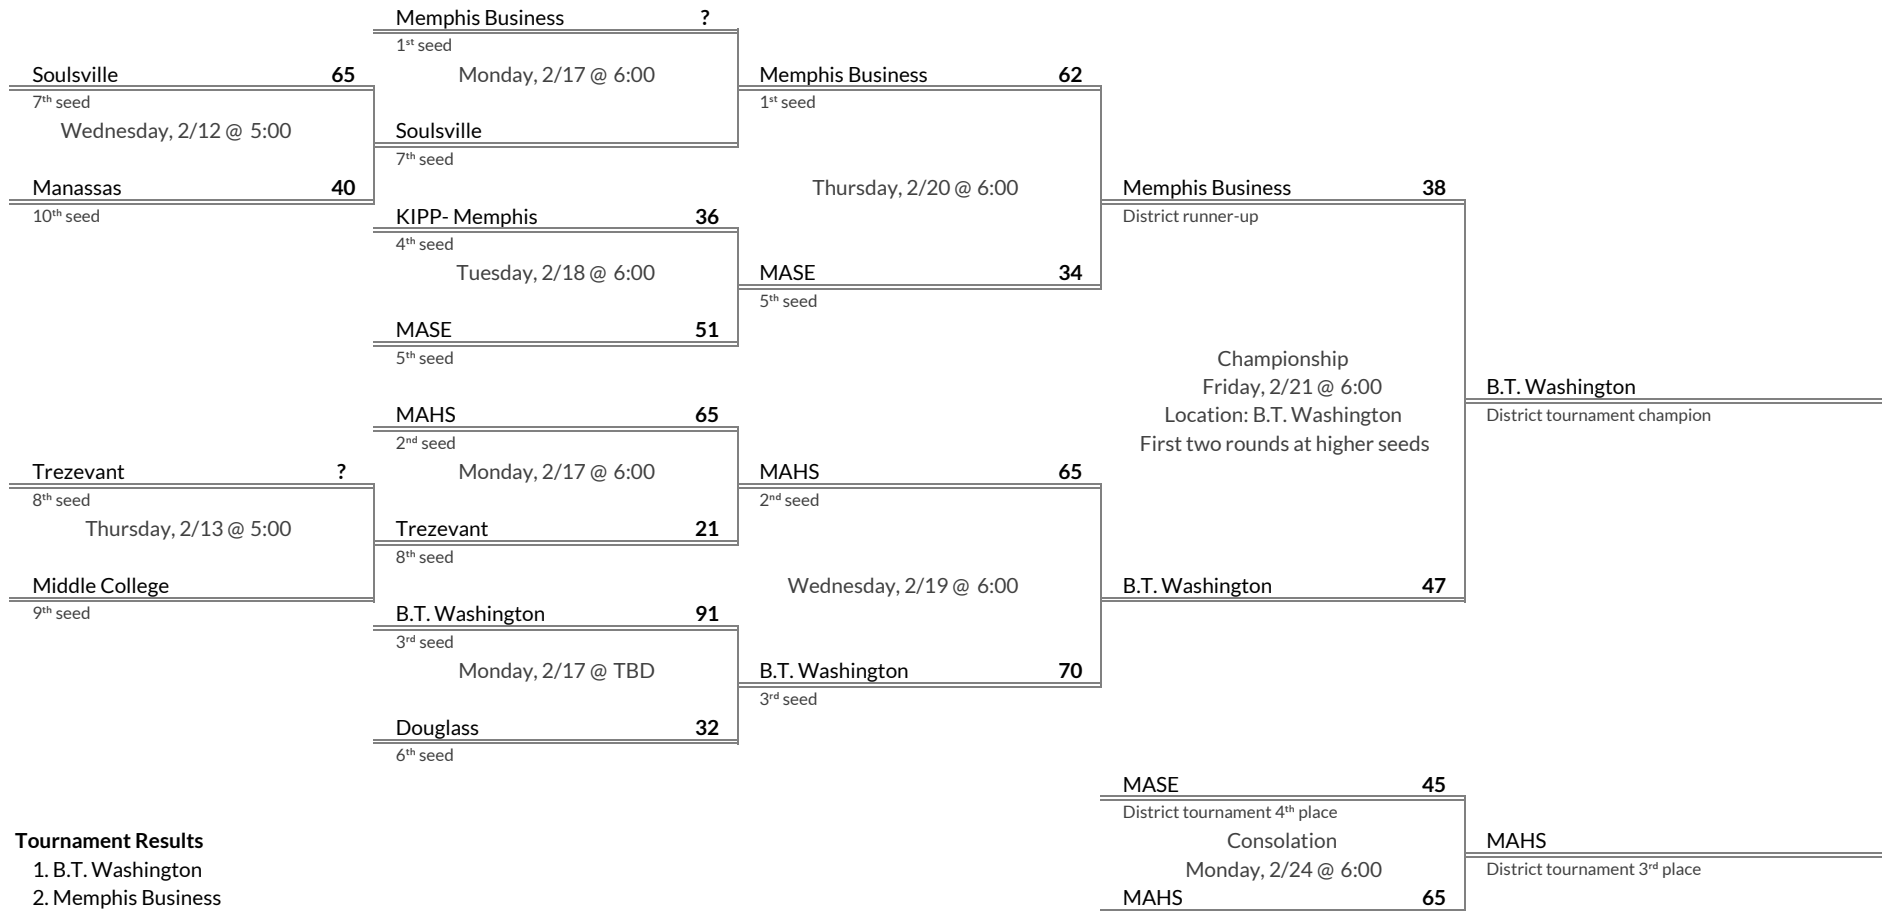

District 14A Girls Basketball Brackets

brought to you by:

Tournament Results

- 1. Gibson County
- 2. Humboldt
- 3. Peabody
- 4. Madison Acad Magnet

Regular Season Results

- 1 Memphis Business
- 2 MAHS
- 3 B.T. Washington
- 4 KIPP- Memphis
- 5 MASE
- 6 Douglass
- 7 Soulsville
- 8 Trezevant
- 9 Middle College
- 10 Manassas

District 15A Girls Basketball Brackets

brought to you by:

Tournament Results

- 1. B.T. Washington
- 2. Memphis Business
- 3. MAHS
- 4. MASE

Regular Season Results

- 1 Westwood
- 2 Hillcrest
- 3 Memphis School of Excellence
- 4 Power Center
- 5 Freedom Prep
- 6 City University
- 7 Fairley
- 8 Oakhaven
- 9 Bluff City

District 16A Girls Basketball Brackets

brought to you by:

Tournament Results

- 1. Hillcrest
- 2. Westwood
- 3. Memphis School of Excellence
- 4. Freedom Prep

Regular Season Results

- 1 Sullivan Central
- 2 Sullivan East
- 3 Elizabethton
- 4 Johnson County
- 5 Sullivan South
- 6 Unicoi County
- 7 Happy Valley