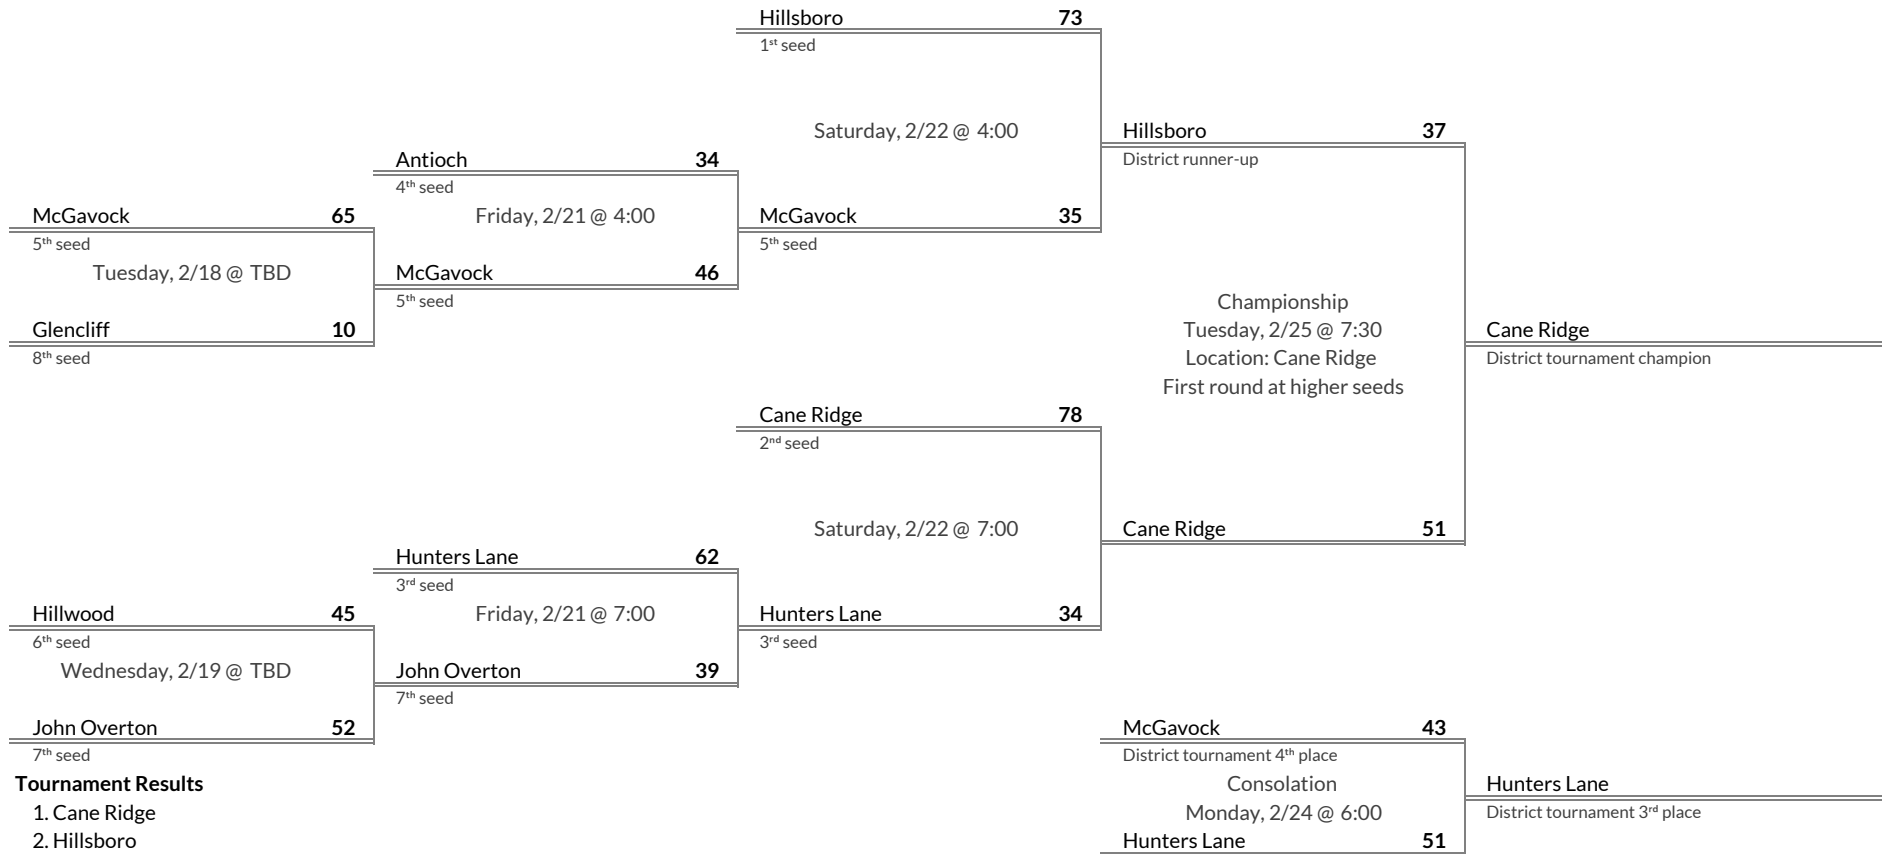

Regular Season Results

- 1 Hillsboro
- 2 Cane Ridge
- 3 Hunters Lane
- 4 Antioch
- 5 McGavock
- 6 Hillwood
- 7 John Overton
- 8 Glenclyff

District 12AAA Girls Basketball Brackets

brought to you by:

Tournament Results

1. Cane Ridge
2. Hillsboro
3. Hunters Lane
4. McGavock