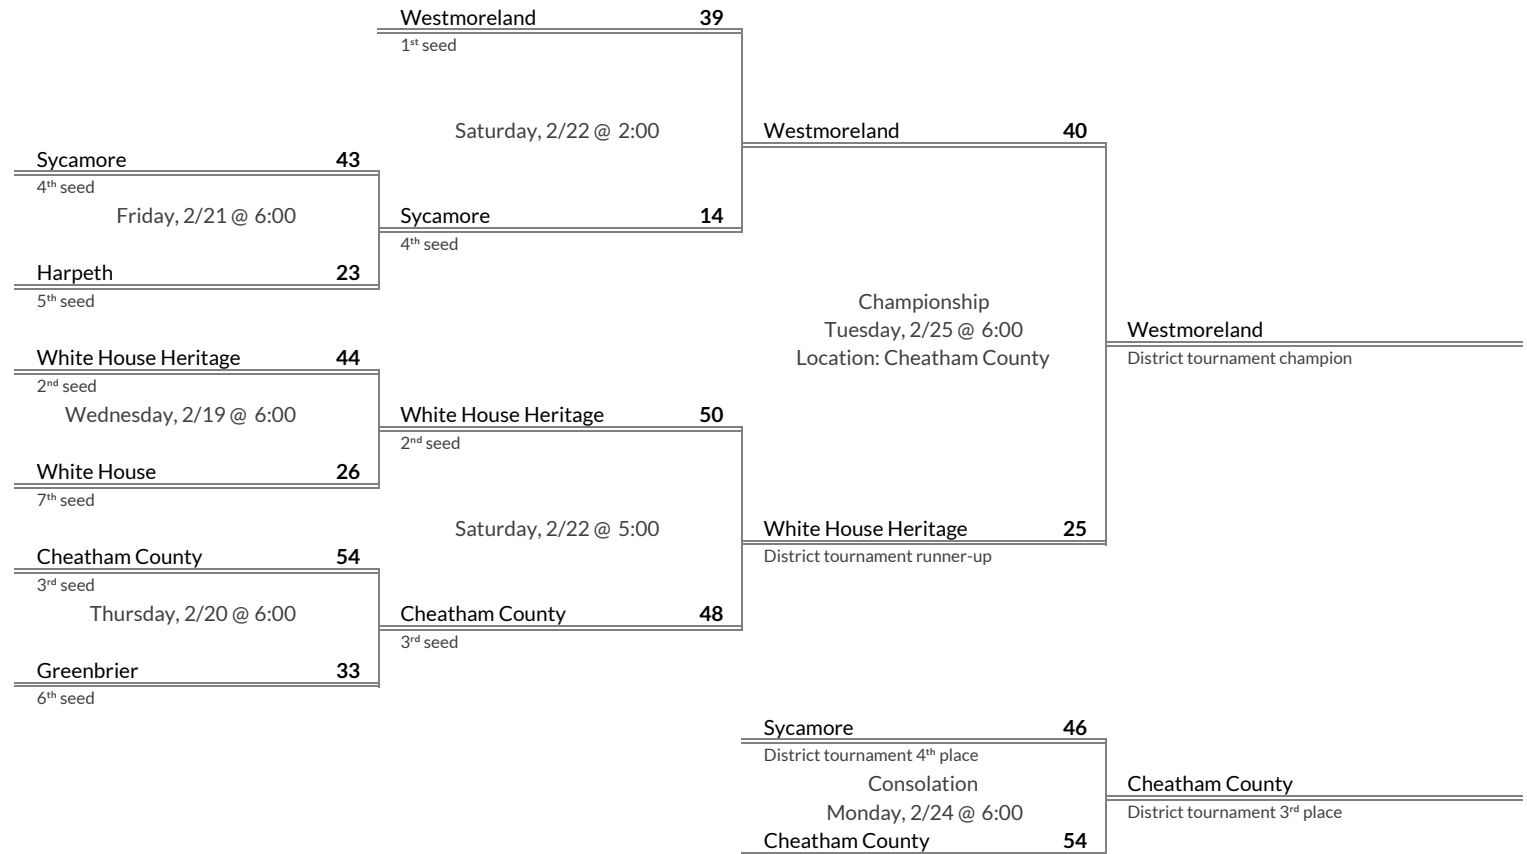

Regular Season Results

- 1 Westmoreland
- 2 White House Heritage
- 3 Cheatham County
- 4 Sycamore
- 5 Harpeth
- 6 Greenbrier
- 7 White House

District 9AA Girls Basketball Brackets

brought to you by:

Tournament Results

1. Westmoreland
2. White House Heritage
3. Cheatham County
4. Sycamore