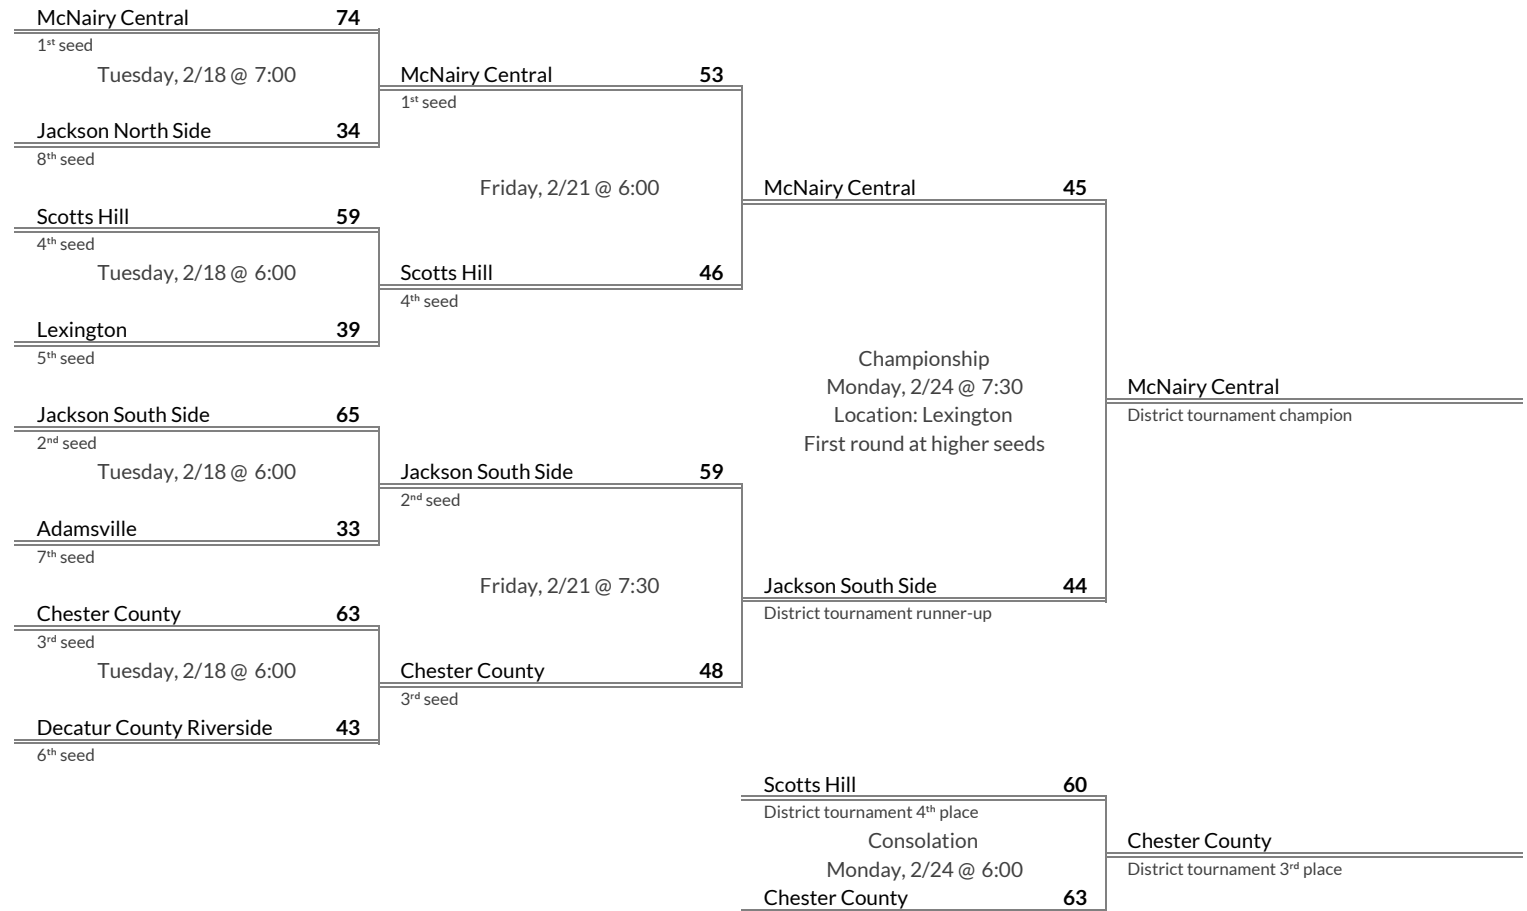

Regular Season Results

- 1 McNairy Central
- 2 Jackson South Side
- 3 Chester County
- 4 Scotts Hill
- 5 Lexington
- 6 Decatur County Riverside
- 7 Adamsville
- 8 Jackson North Side

District 14AA Girls Basketball Brackets

brought to you by:

Tournament Results

1. McNairy Central
2. Jackson South Side
3. Chester County
4. Scotts Hill