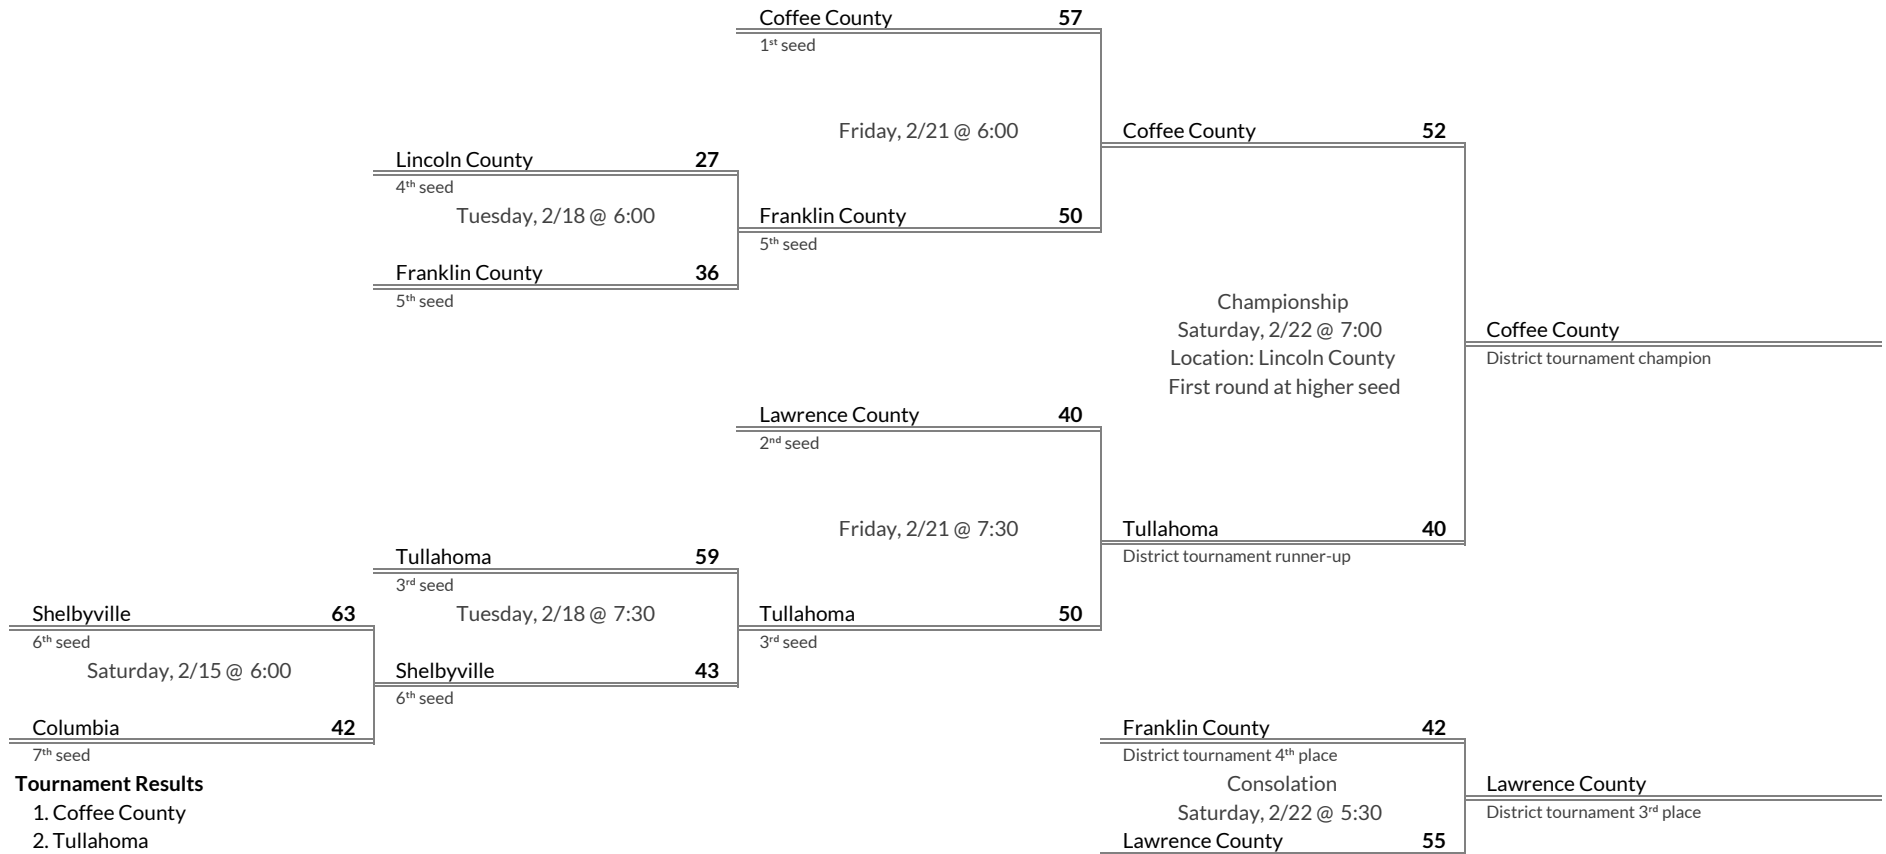

Regular Season Results

- 1 Coffee County
- 2 Lawrence County
- 3 Tullahoma
- 4 Lincoln County
- 5 Franklin County
- 6 Shelbyville
- 7 Columbia

District 8AAA Girls Basketball Brackets

brought to you by:

Tournament Results

1. Coffee County
2. Tullahoma
3. Lawrence County
4. Franklin County