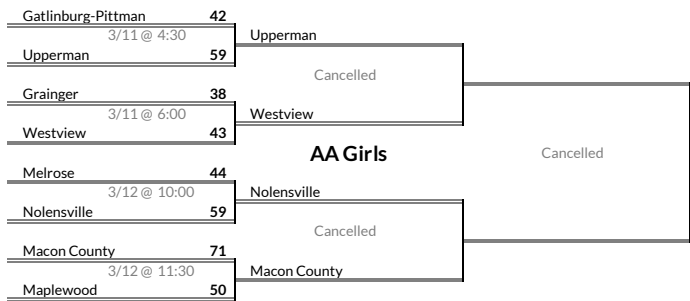

State Tournament Participants

Sectionals

Regions

2020 AAA Girls Basketball Regions & Sectionals

Girls Division I State Tournaments

Boys Division I State Tournaments

**2020 Tennessee Basketball Championships
MTSU's Murphy Center in Murfreesboro**