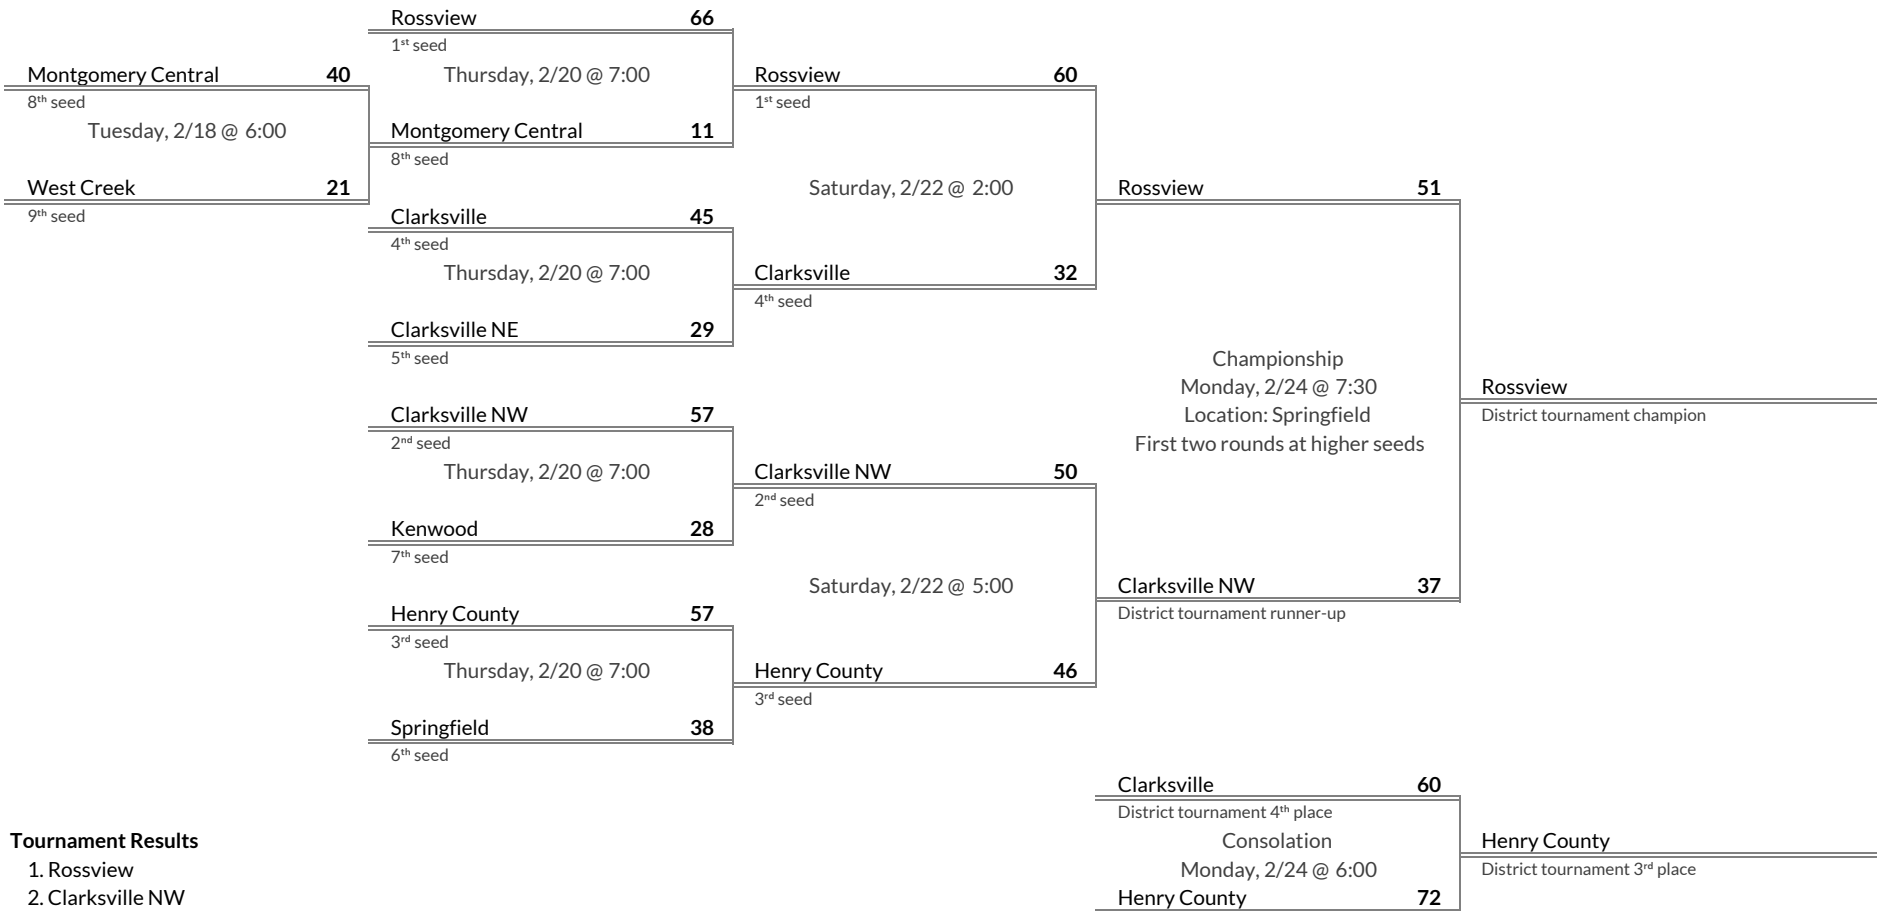

Regular Season Results

- 1 Rossvie
- 2 Clarksville NW
- 3 Henry County
- 4 Clarksville
- 5 Clarksville NE
- 6 Springfield
- 7 Kenwood
- 8 Montgomery Central
- 9 West Creek

District 10AAA Girls Basketball Brackets

brought to you by:

Tournament Results

1. Rossvie
2. Clarksville NW
3. Henry County
4. Clarksville