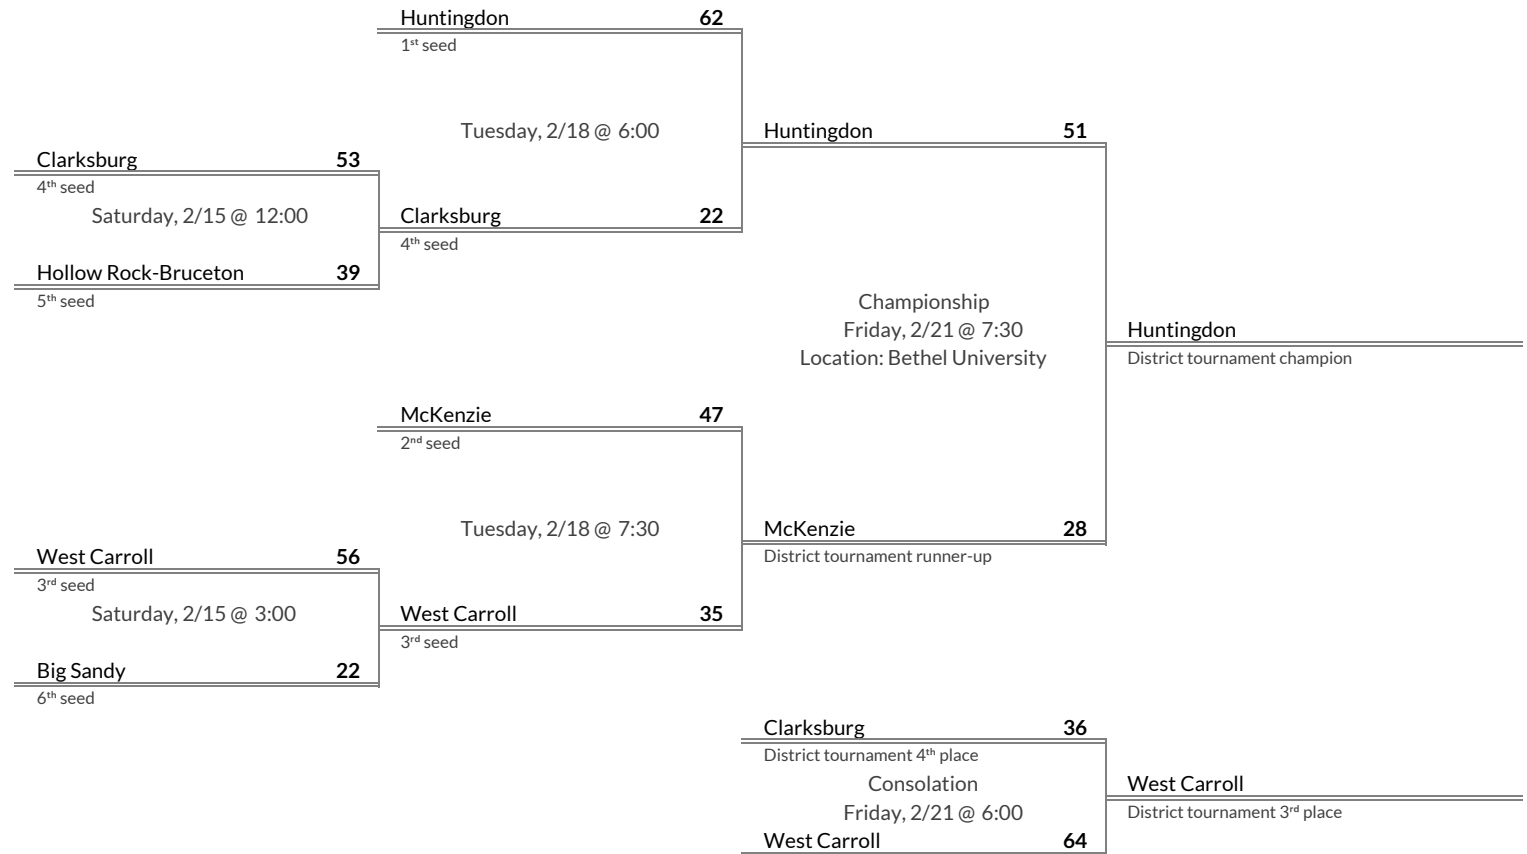

Regular Season Results

- 1 Huntingdon
- 2 McKenzie
- 3 West Carroll
- 4 Clarksburg
- 5 Hollow Rock-Bruceton
- 6 Big Sandy

District 11A Girls Basketball Brackets

brought to you by:

Tournament Results

1. Huntingdon
2. McKenzie
3. West Carroll
4. Clarksburg