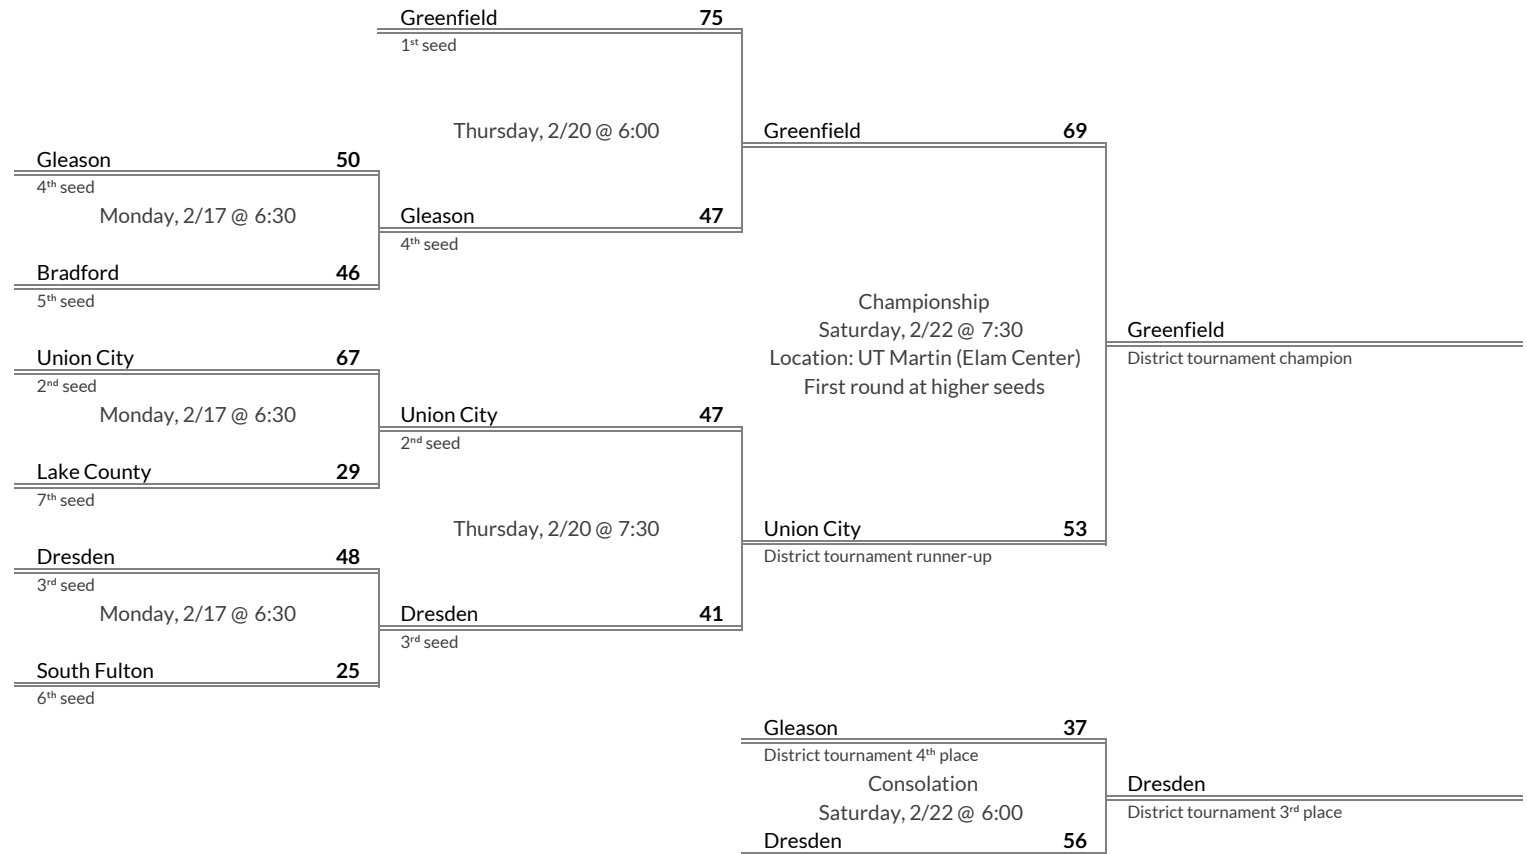

Regular Season Results

- 1 Greenfield
- 2 Union City
- 3 Dresden
- 4 Gleason
- 5 Bradford
- 6 South Fulton
- 7 Lake County

District 13A Girls Basketball Brackets

brought to you by:

Tournament Results

1. Greenfield
2. Union City
3. Dresden
4. Gleason