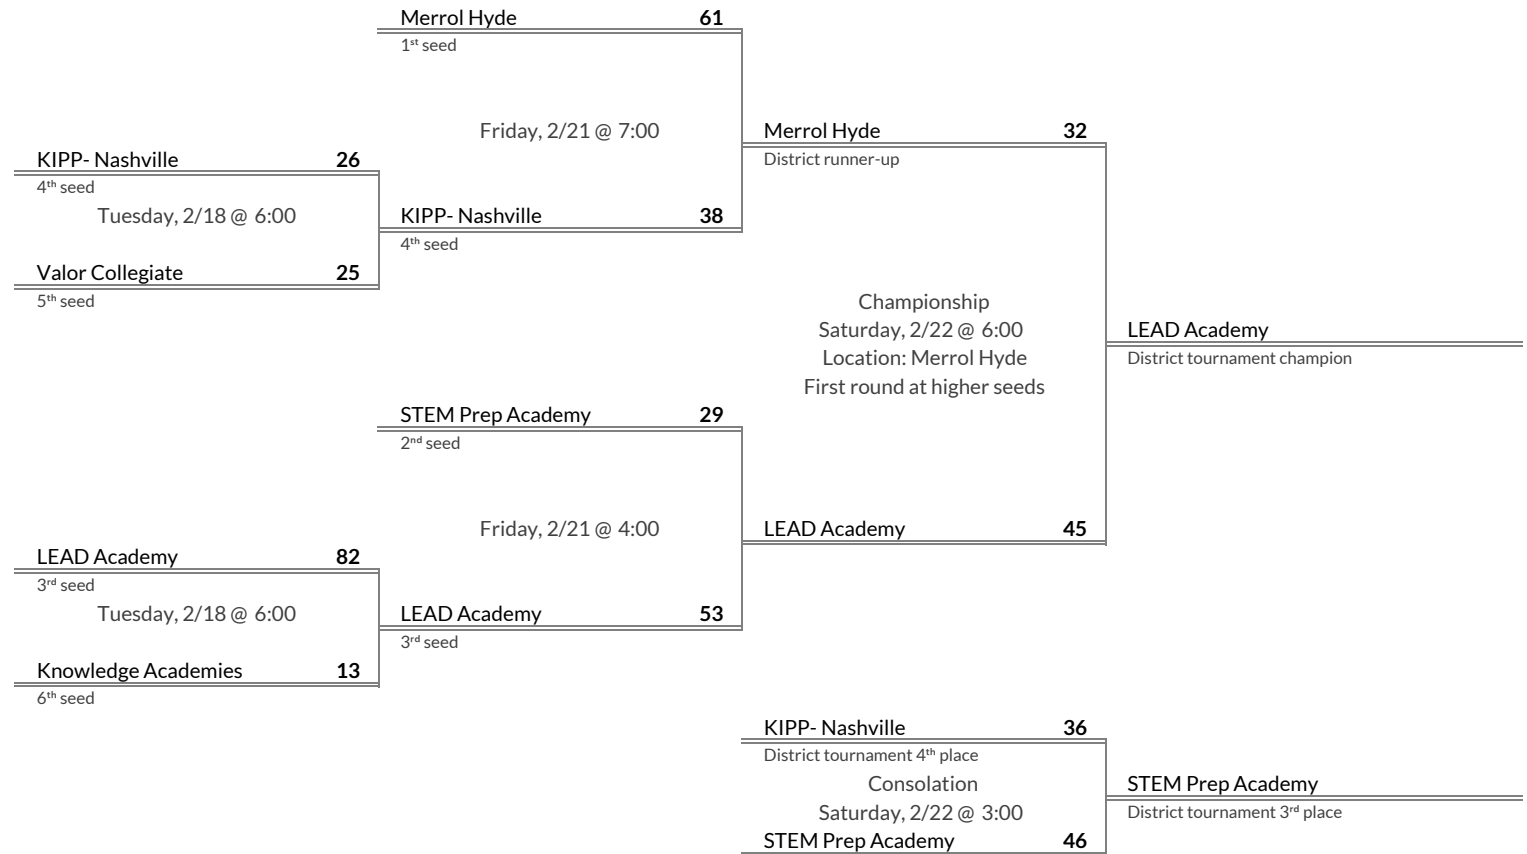

brought to you by:

Tournament Results

- 1. Whitwell
- 2. Van Buren County
- 3. South Pittsburg
- 4. Hardy Memorial

Regular Season Results

- 1 Clarkrange
- 2 Pickett County
- 3 Clay County
- 4 Red Boiling Springs
- 5 Gordonsville
- 6 Trousdale County
- 7 Jackson County
- 8 Monterey

District 6A Girls Basketball Brackets

brought to you by:

Regular Season Results

- 1 Merrol Hyde
- 2 STEM Prep Academy
- 3 LEAD Academy
- 4 KIPP- Nashville
- 5 Valor Collegiate
- 6 Knowledge Academies

District 7A Girls Basketball Brackets

brought to you by:

Tournament Results

- 1. LEAD Academy
- 2. Merrol Hyde
- 3. STEM Prep Academy
- 4. KIPP- Nashville

Regular Season Results

- 1 Huntland
- 2 Moore County
- 3 Eagleville
- 4 Cascade
- 5 Fayetteville
- 6 Cornersville