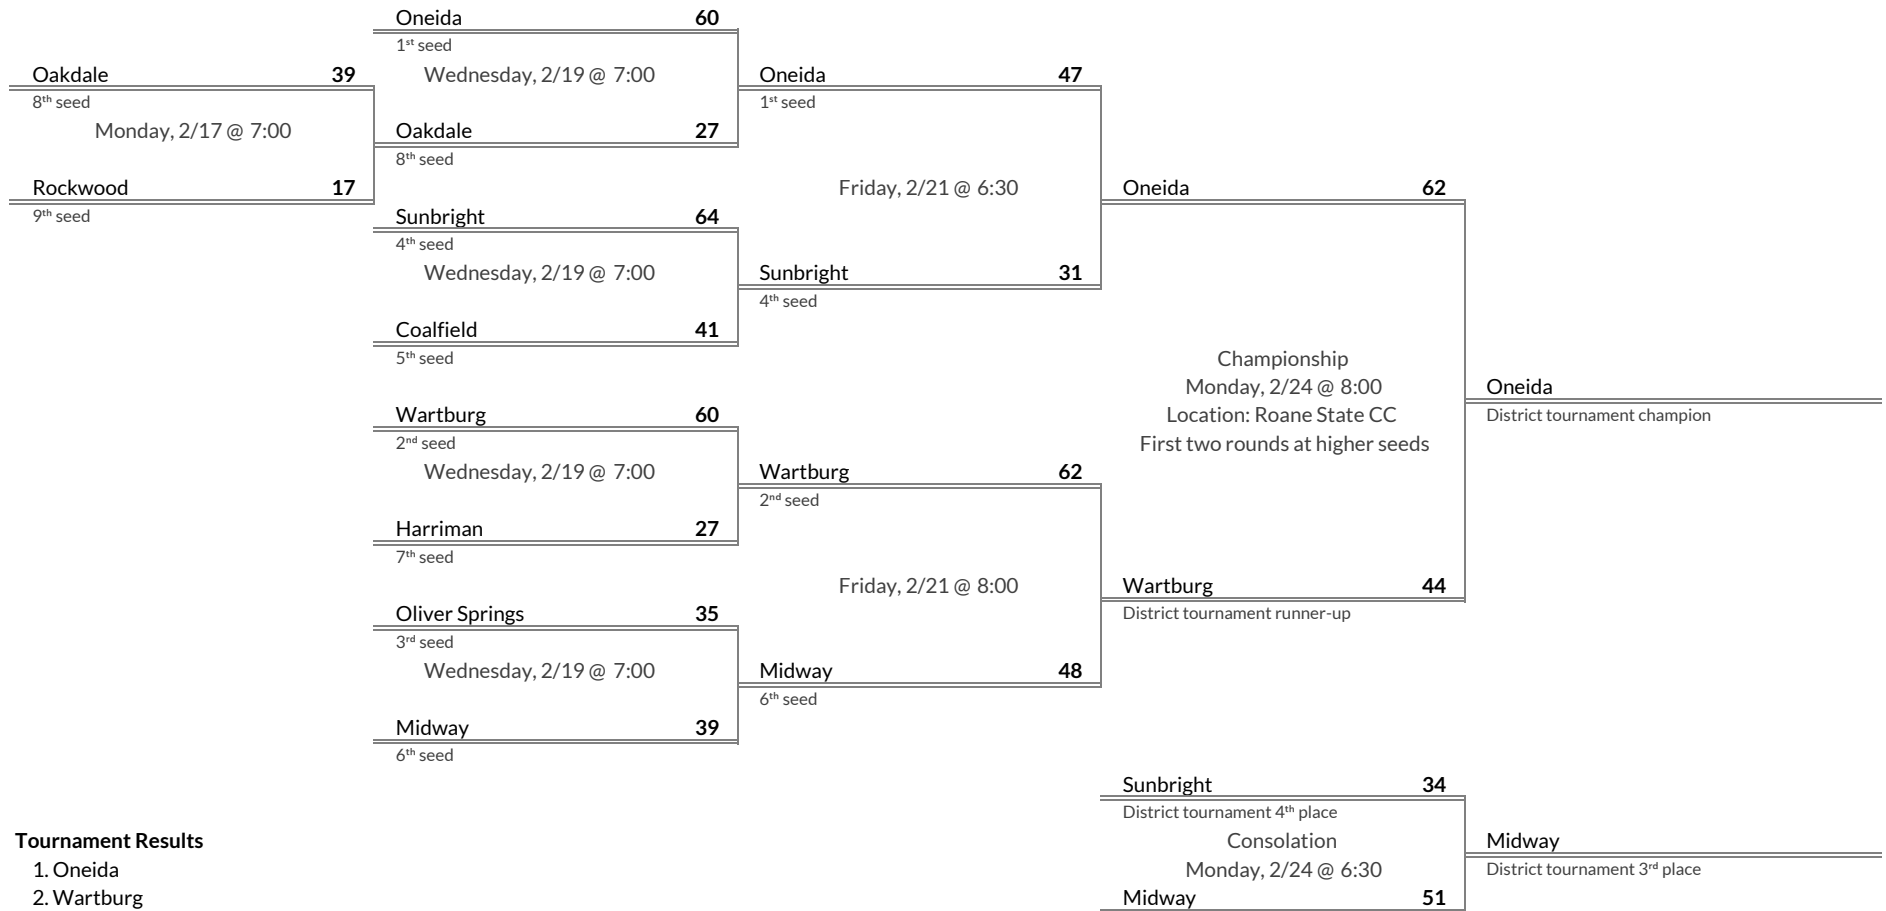

Regular Season Results

- 1 Cosby
- 2 Greenback
- 3 Washburn
- 4 Hancock County
- 5 Jellico
- 6 Tenn. School for the Deaf

District 2A Girls Basketball Brackets

brought to you by:

Tournament Results

- 1. Cosby
- 2. Greenback
- 3. Washburn
- 4. Hancock County

Regular Season Results

- 1 Oneida
- 2 Wartburg
- 3 Oliver Springs
- 4 Sunbright
- 5 Coalfield
- 6 Midway
- 7 Harriman
- 8 Oakdale
- 9 Rockwood

District 3A Girls Basketball Brackets

brought to you by:

Tournament Results