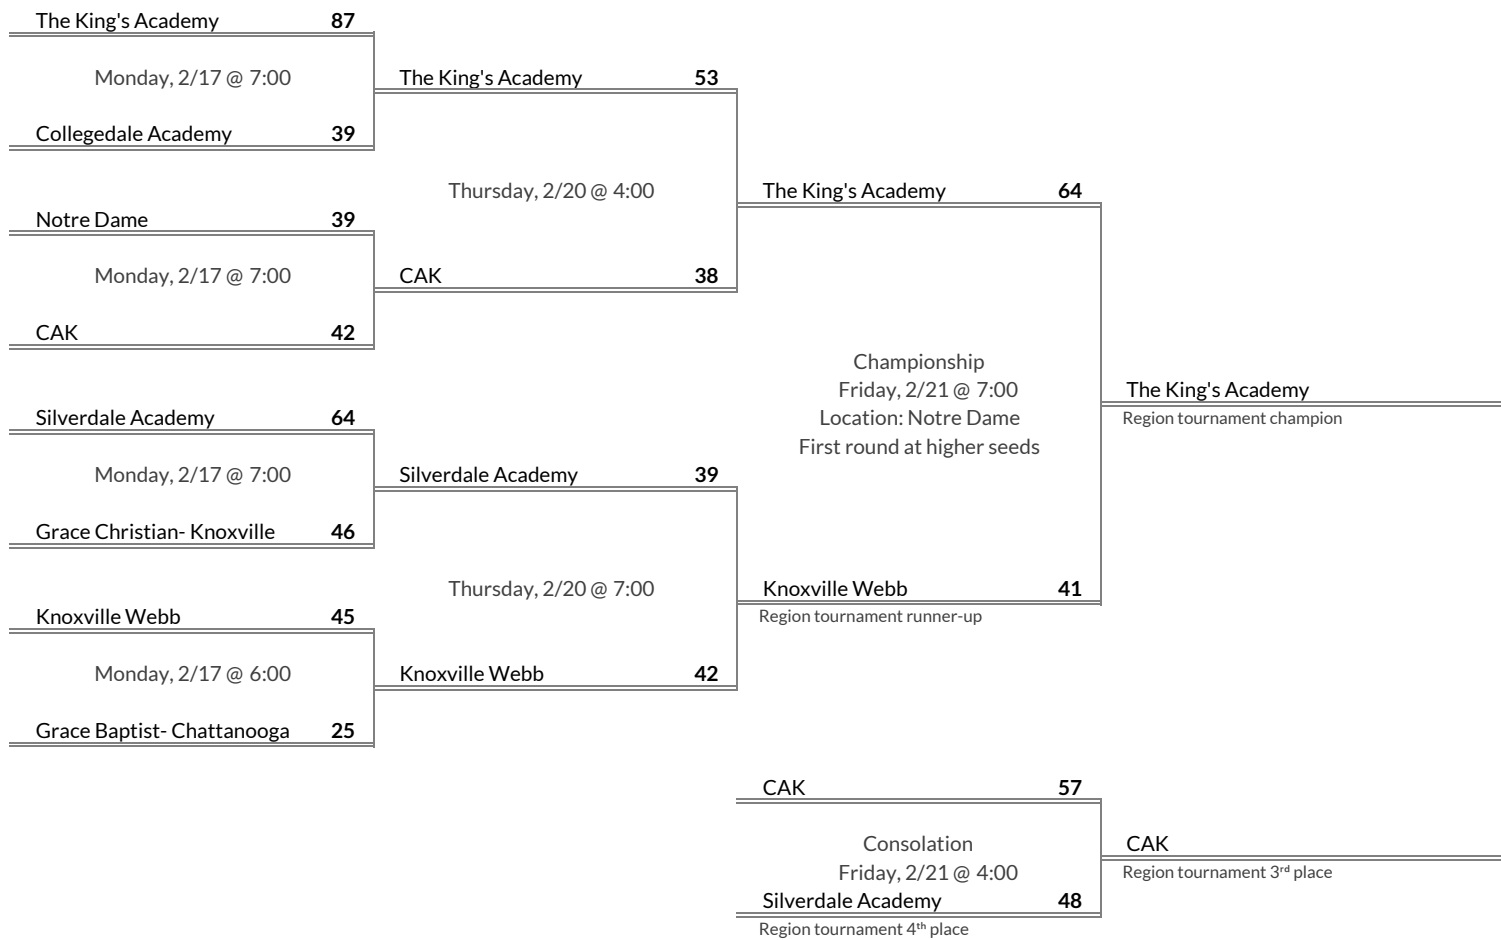

District Results (District 1)

1. 1 The King's Academy
2. 2 Knoxville Webb
3. 3 CAK
4. 4 Grace Christian- Knoxville

District Results (District 2)

1. 1 Silverdale Academy
2. 2 Notre Dame
3. 3 Grace Baptist- Chattanooga
4. 4 Collegedale Academy

DII A East Region Girls Basketball Brackets

brought to you by:

Tournament Results

1. The King's Academy
2. Knoxville Webb
3. CAK