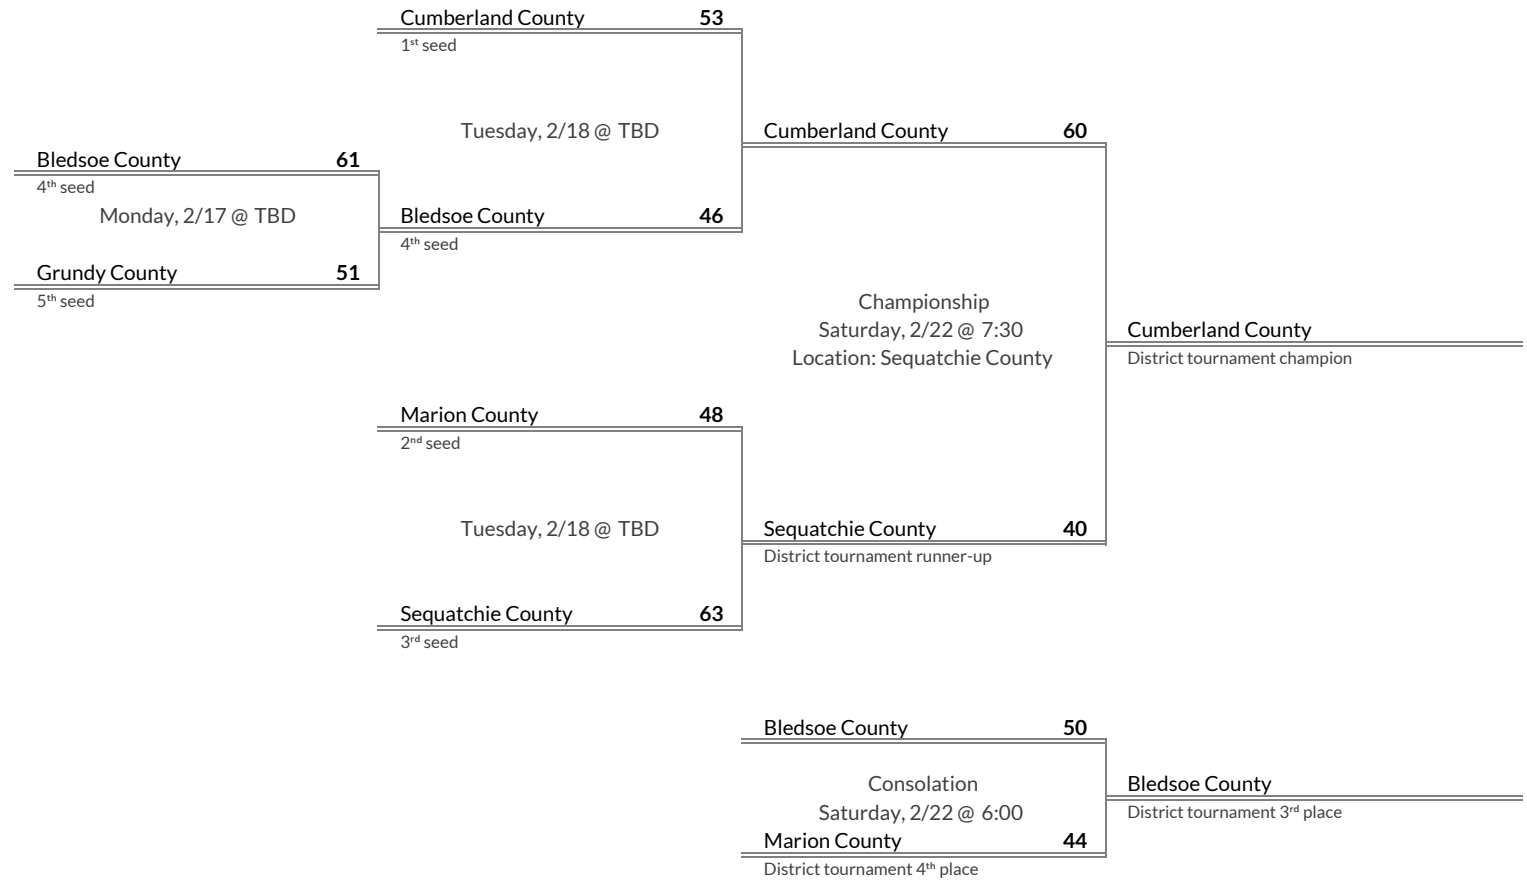

Regular Season Results

- 1 Cumberland County
- 2 Marion County
- 3 Sequatchie County
- 4 Bledsoe County
- 5 Grundy County

District 7AA Girls Basketball Brackets

brought to you by:

Tournament Results

1. Cumberland County
2. Sequatchie County
3. Bledsoe County
4. Marion County