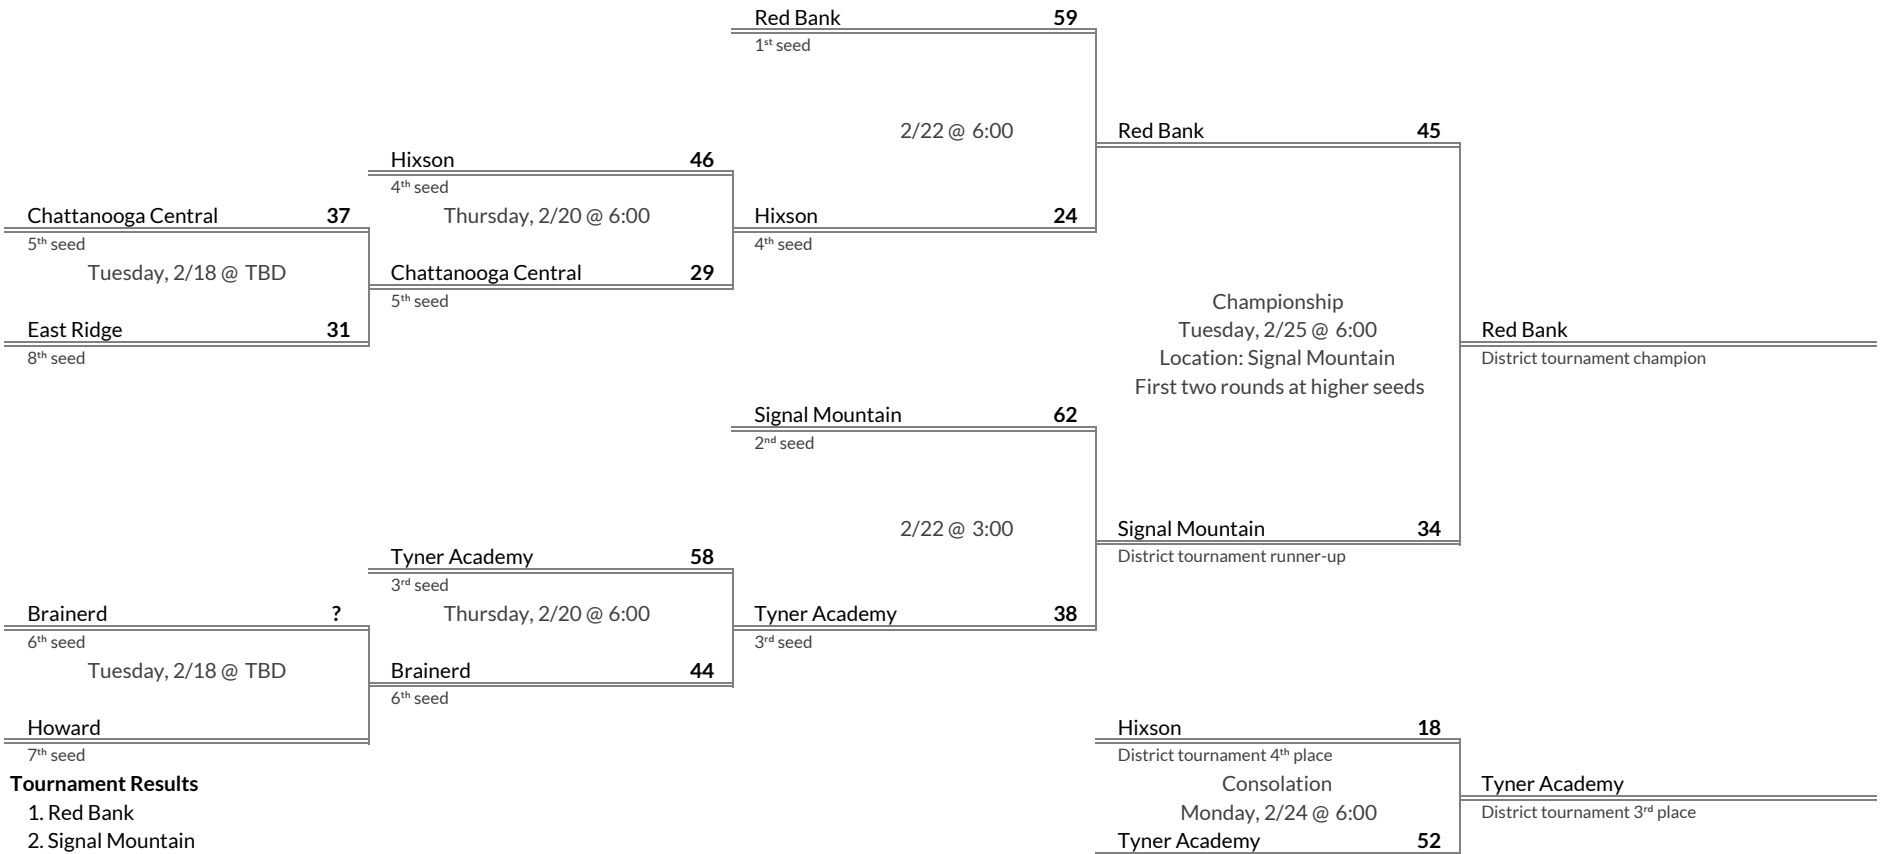

Regular Season Results

- 1 Red Bank
- 2 Signal Mountain
- 3 Tyner Academy
- 4 Hixson
- 5 Chattanooga Central
- 6 Brainerd
- 7 Howard
- 8 East Ridge

District 6AA Girls Basketball Brackets

brought to you by:

Tournament Results

1. Red Bank
2. Signal Mountain
3. Tyner Academy
4. Hixson