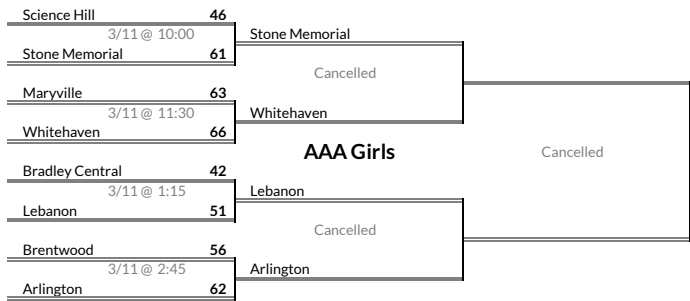

State Tournament Participants

Sectionals

Regions

2020 AAA Girls Basketball Regions & Sectionals

Girls Division I State Tournaments

Boys Division I State Tournaments

**2020 Tennessee Basketball Championships
MTSU's Murphy Center in Murfreesboro**