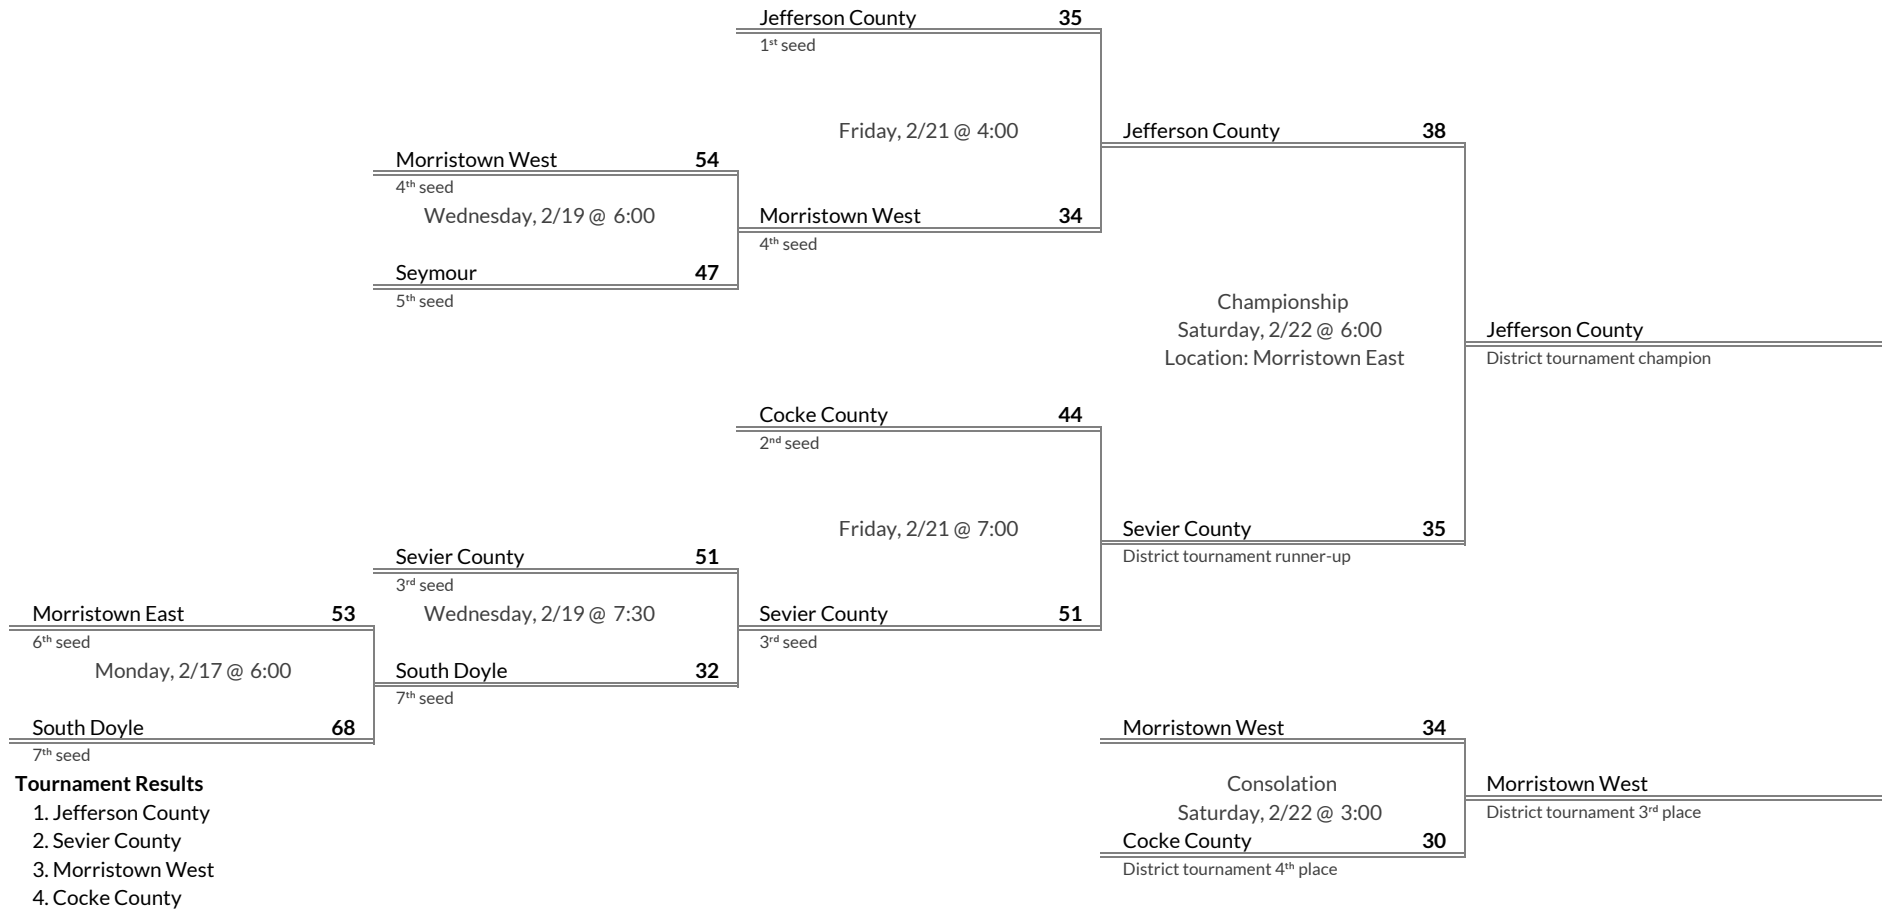

Regular Season Results

- 1 Jefferson County
- 2 Cocke County
- 3 Sevier County
- 4 Morristown West
- 5 Seymour
- 6 Morristown East
- 7 South Doyle

District 2AAA Girls Basketball Brackets

brought to you by:

Tournament Results

1. Jefferson County
2. Sevier County
3. Morristown West
4. Cocke County