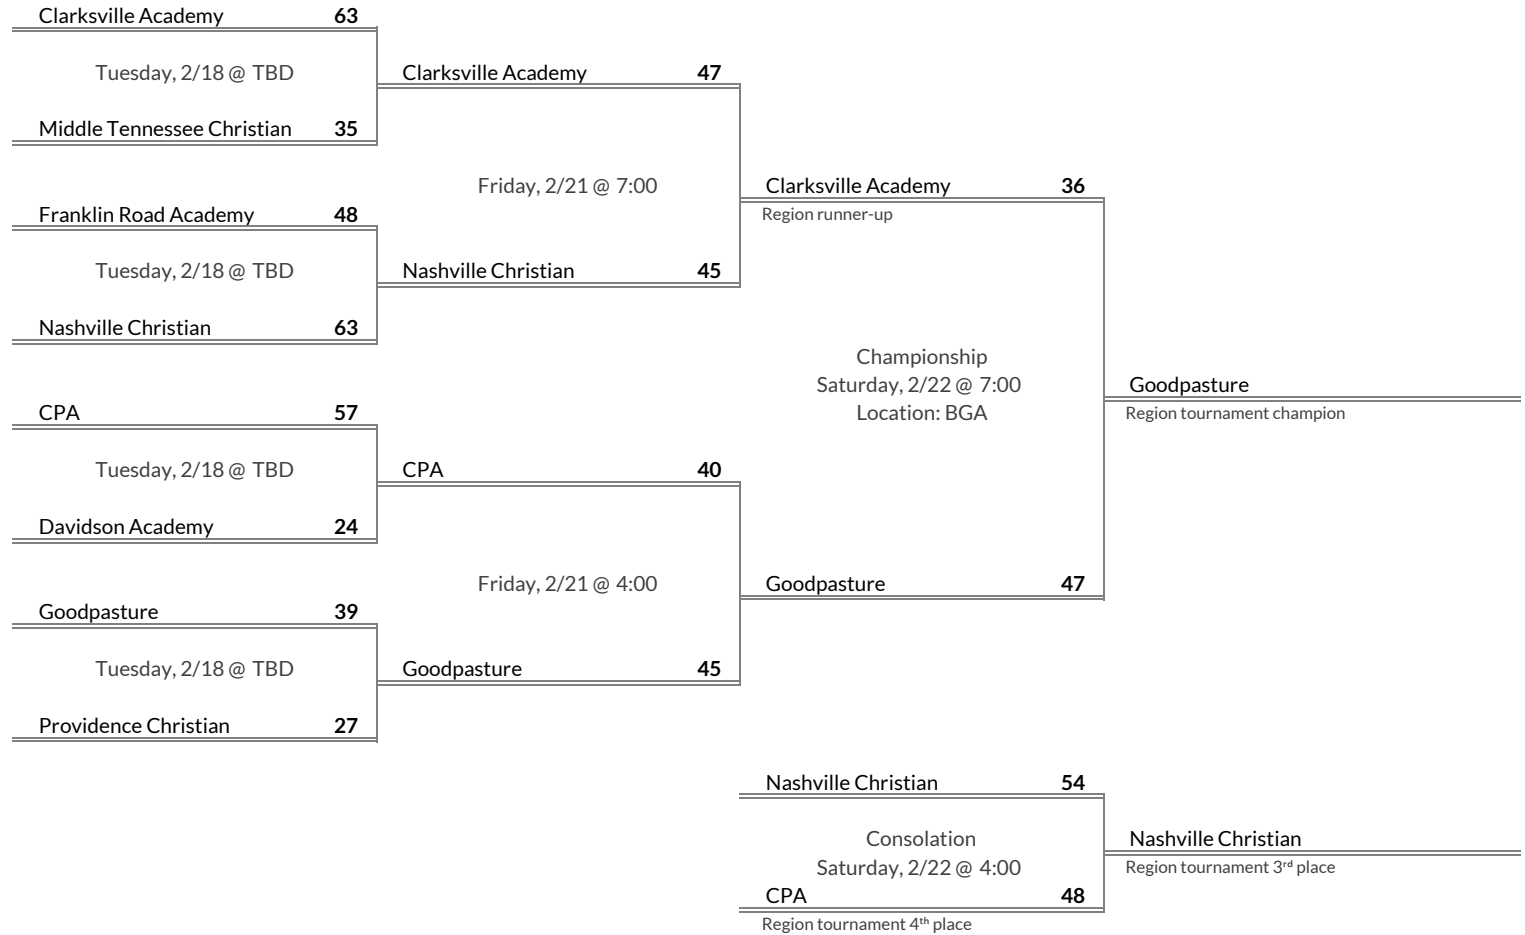

District Results (District 3)

1. 1 CPA
2. 2 Franklin Road Academy
3. 3 Providence Christian
4. 4 Middle Tennessee Christian

District Results (District 4)

1. 1 Clarksville Academy
2. 2 Goodpasture
3. 3 Nashville Christian
4. 4 Davidson Academy

DII A Middle Region Girls Basketball Brackets

brought to you by:

Tournament Results

1. Goodpasture
2. Clarksville Academy
3. Nashville Christian