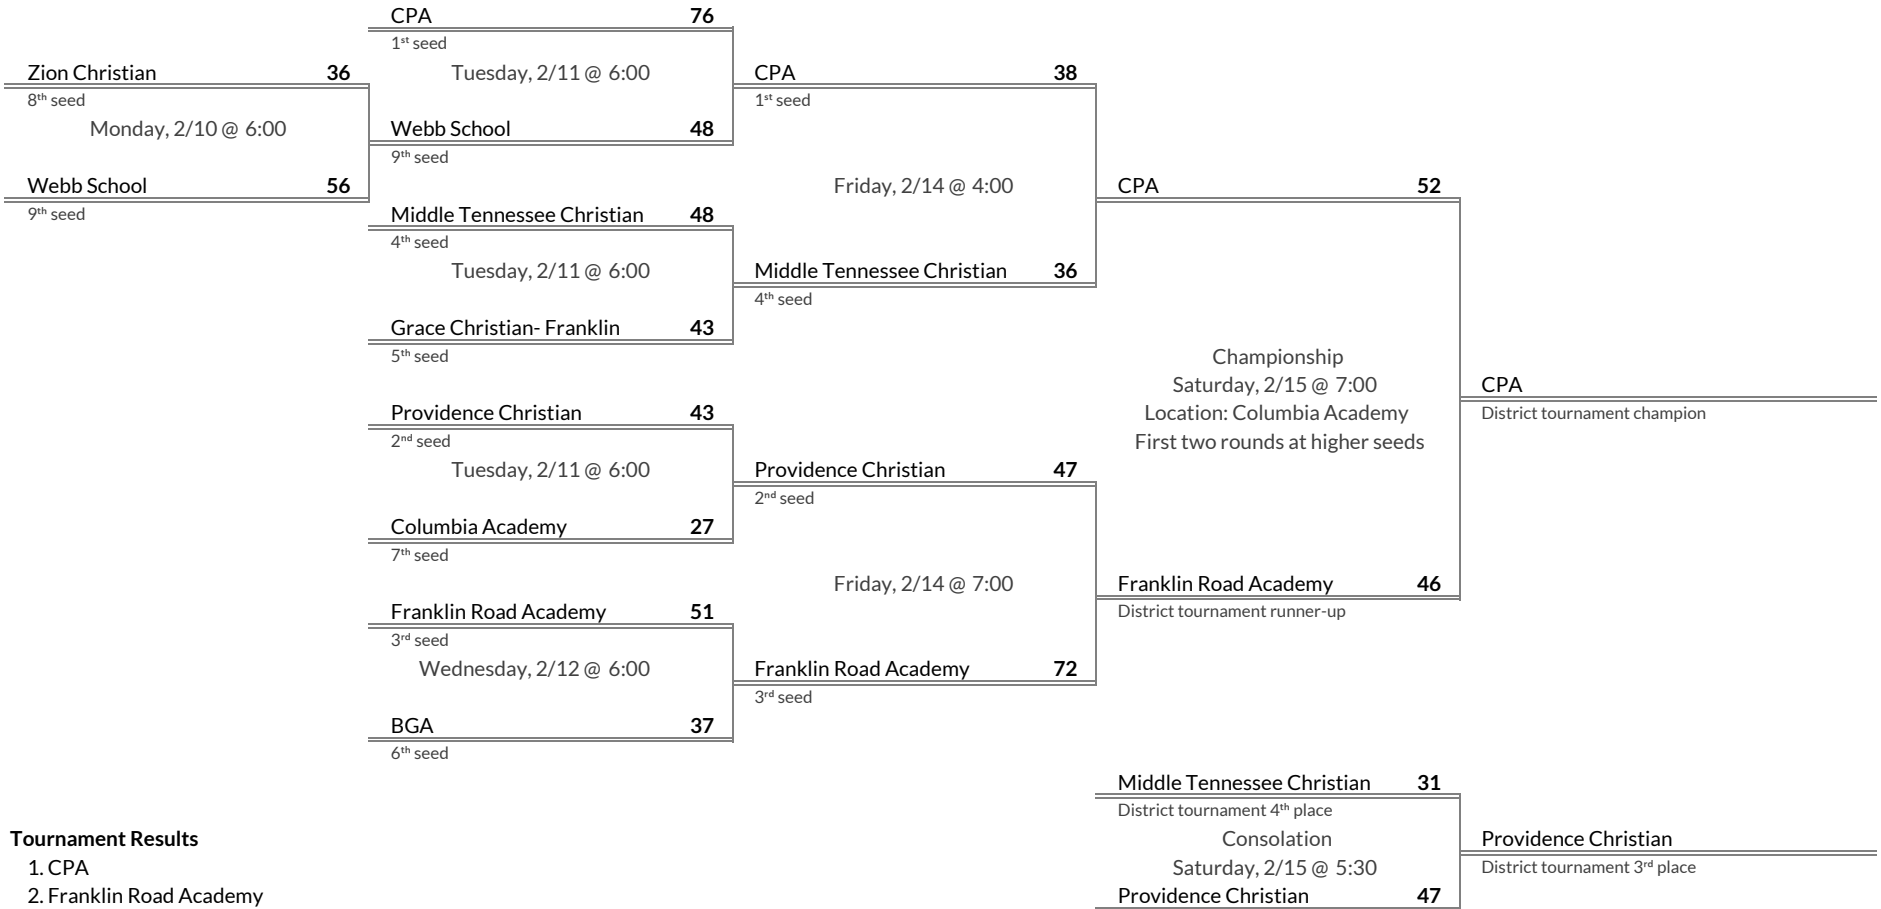

Regular Season Results

- 1 CPA
- 2 Providence Christian
- 3 Franklin Road Academy
- 4 Middle Tennessee Christian
- 5 Grace Christian- Franklin
- 6 BGA
- 7 Columbia Academy
- 8 Zion Christian
- 9 Webb School

DII A Middle District 3 Girls Basketball Brackets

brought to you by:

Tournament Results

1. CPA
2. Franklin Road Academy
3. Providence Christian
4. Middle Tennessee Christian