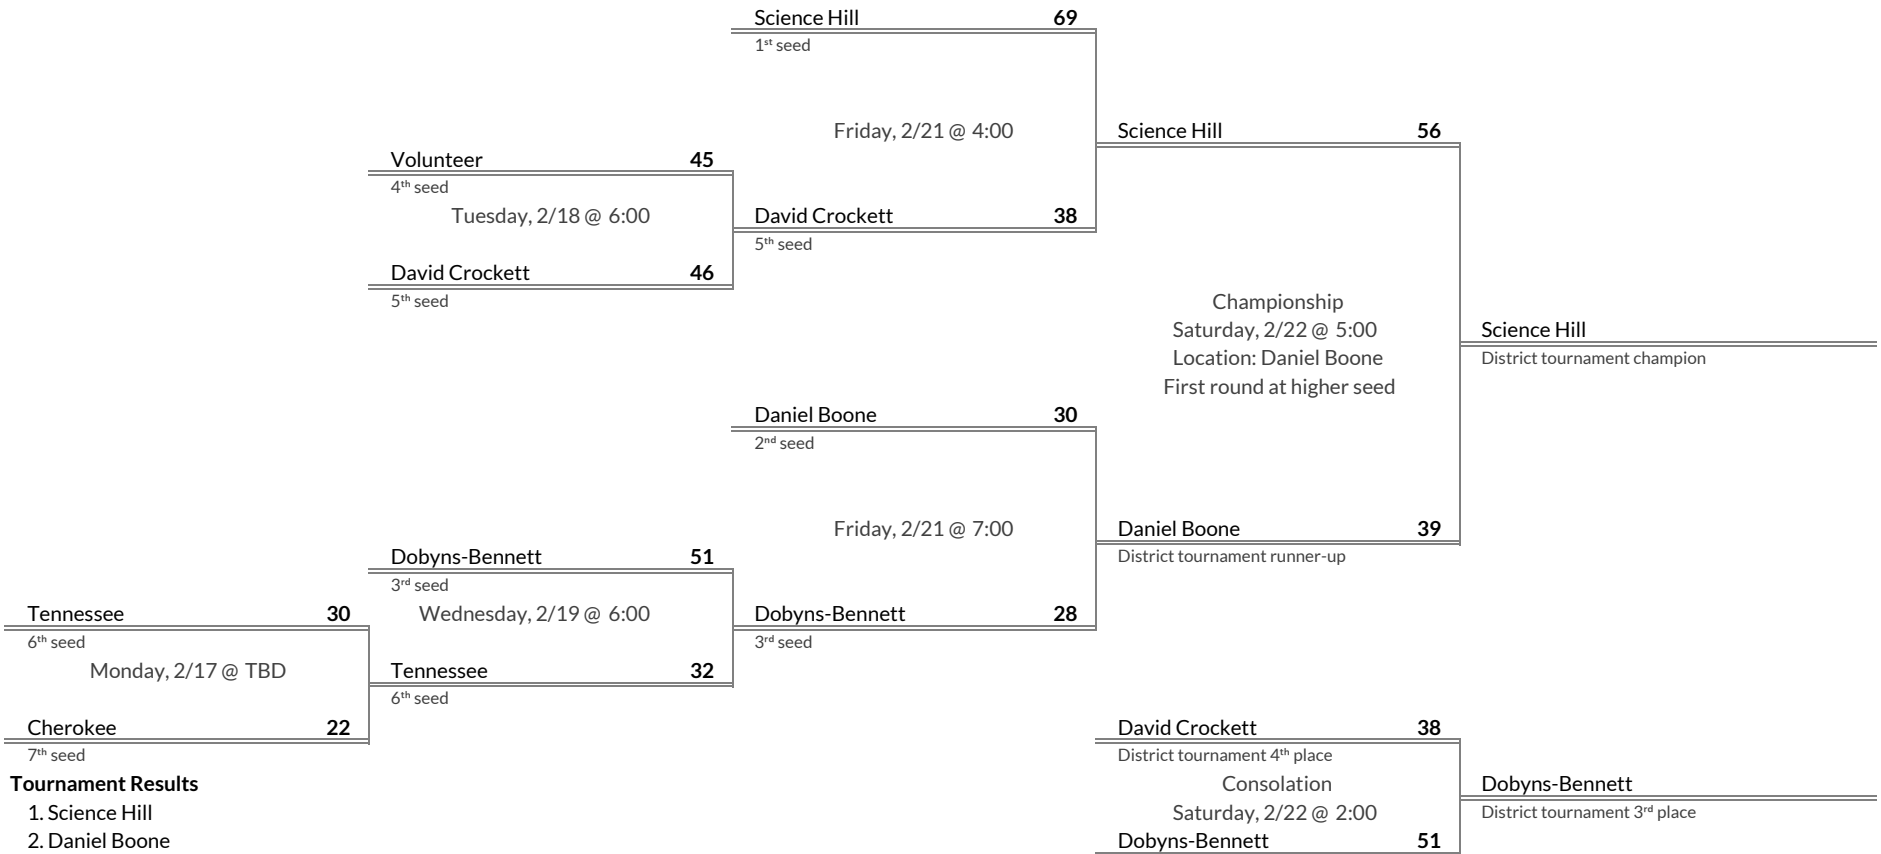

Regular Season Results

- 1 Science Hill
- 2 Daniel Boone
- 3 Dobyys-Bennett
- 4 Volunteer
- 5 David Crockett
- 6 Tennessee
- 7 Cherokee

District 1AAA Girls Basketball Brackets

brought to you by:

Tournament Results

1. Science Hill
2. Daniel Boone
3. Dobyys-Bennett
4. David Crockett