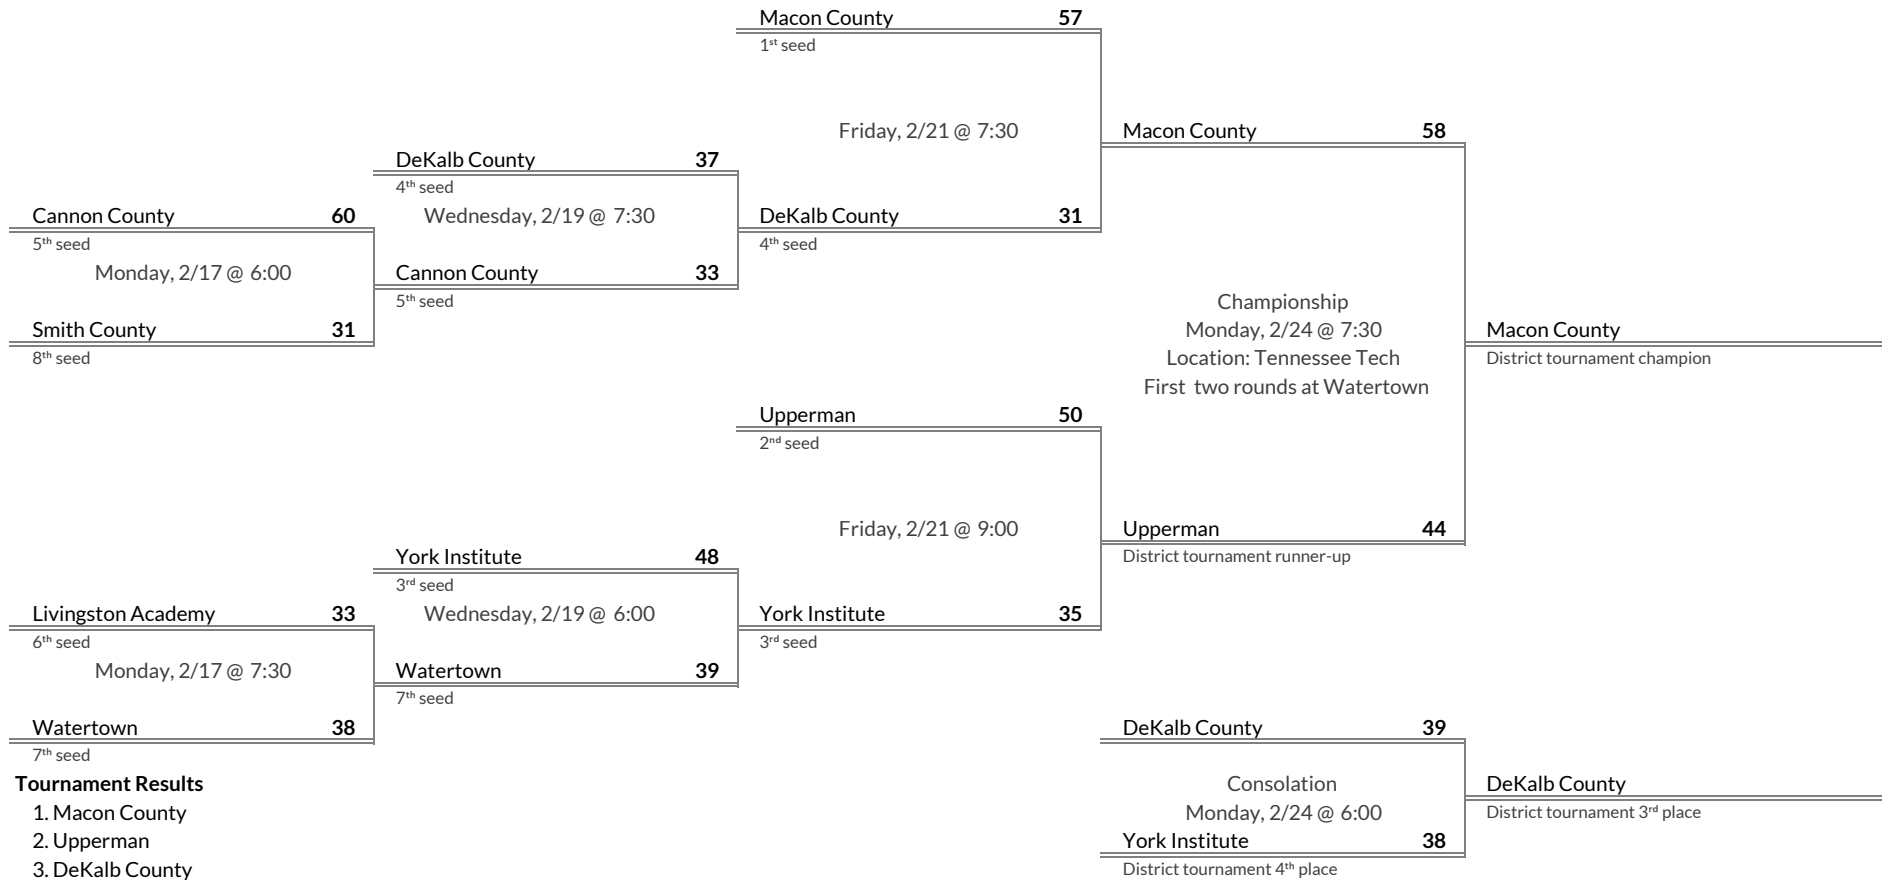

Regular Season Results

- 1 Macon County
- 2 Upperman
- 3 York Institute
- 4 DeKalb County
- 5 Cannon County
- 6 Livingston Academy
- 7 Watertown
- 8 Smith County

District 8AA Girls Basketball Brackets

brought to you by:

Tournament Results

1. Macon County
2. Upperman
3. DeKalb County
4. York Institute