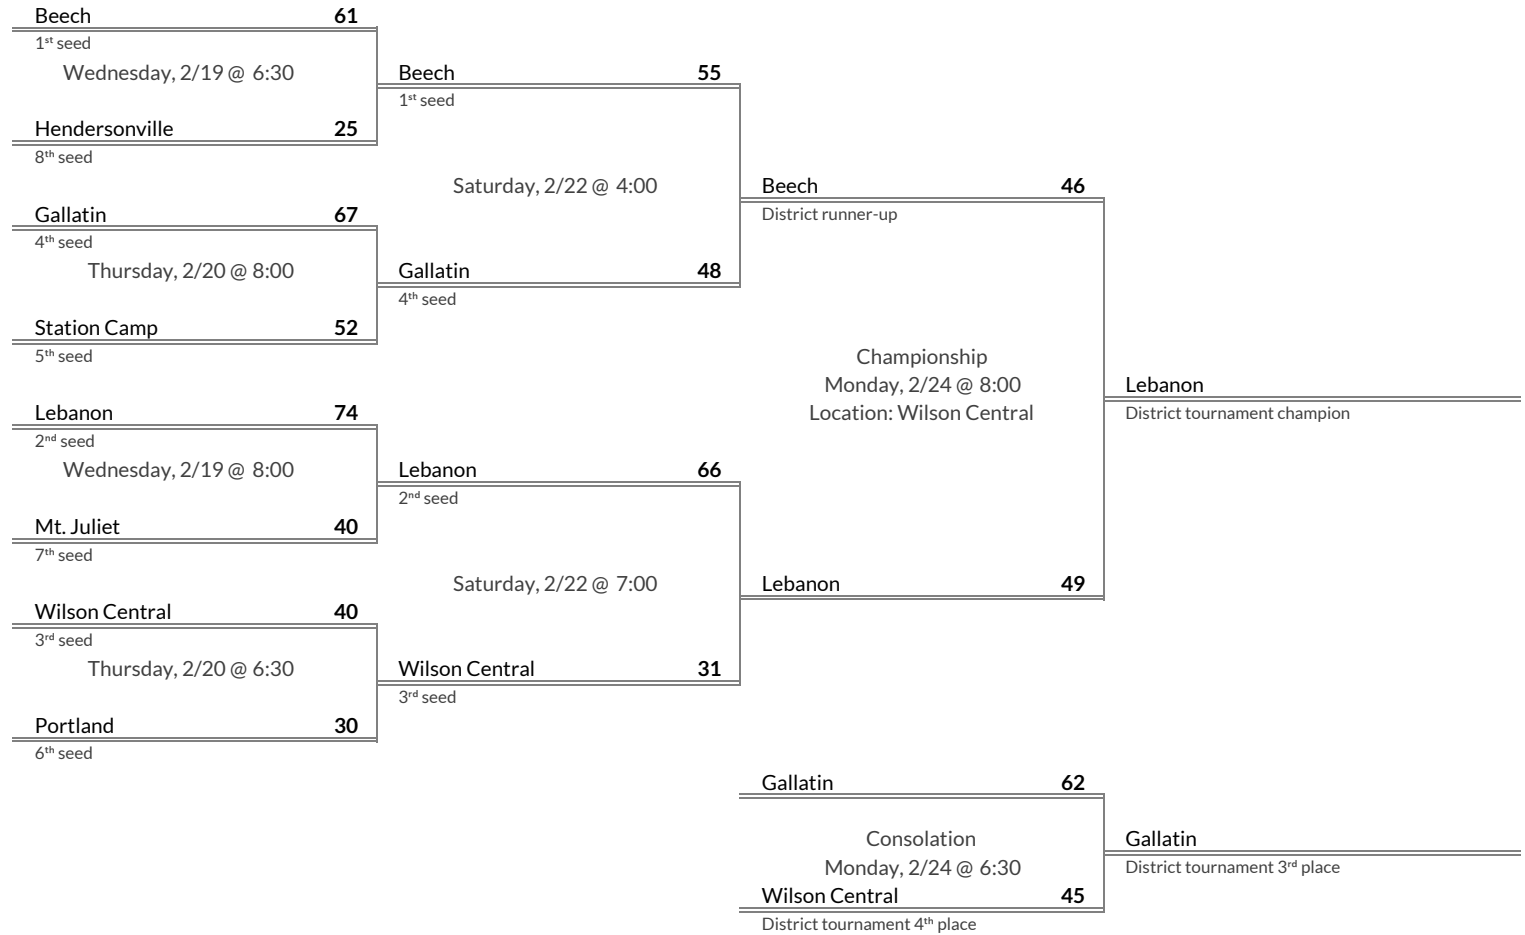

Regular Season Results

- 1 Beech
- 2 Lebanon
- 3 Wilson Central
- 4 Gallatin
- 5 Station Camp
- 6 Portland
- 7 Mt. Juliet
- 8 Hendersonville

District 9AAA Girls Basketball Brackets

brought to you by:

Tournament Results

1. Lebanon
2. Beech
3. Gallatin
4. Wilson Central