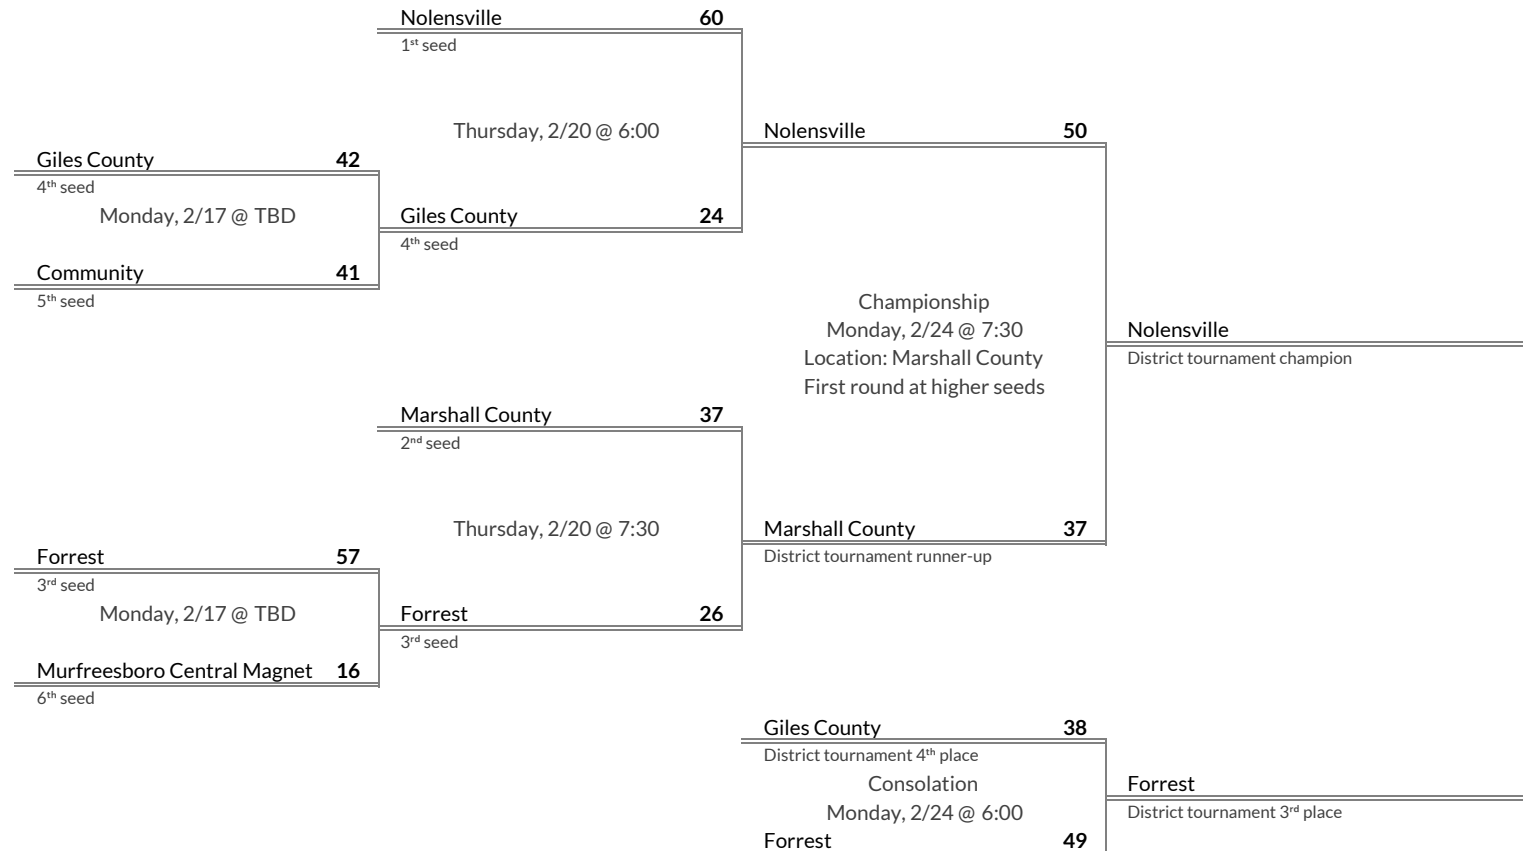

Regular Season Results

- 1 Nolensville
- 2 Marshall County
- 3 Forrest
- 4 Giles County
- 5 Community
- 6 Murfreesboro Central Magnet

District 12AA Girls Basketball Brackets

brought to you by:

Tournament Results

1. Nolensville
2. Marshall County
3. Forrest
4. Giles County