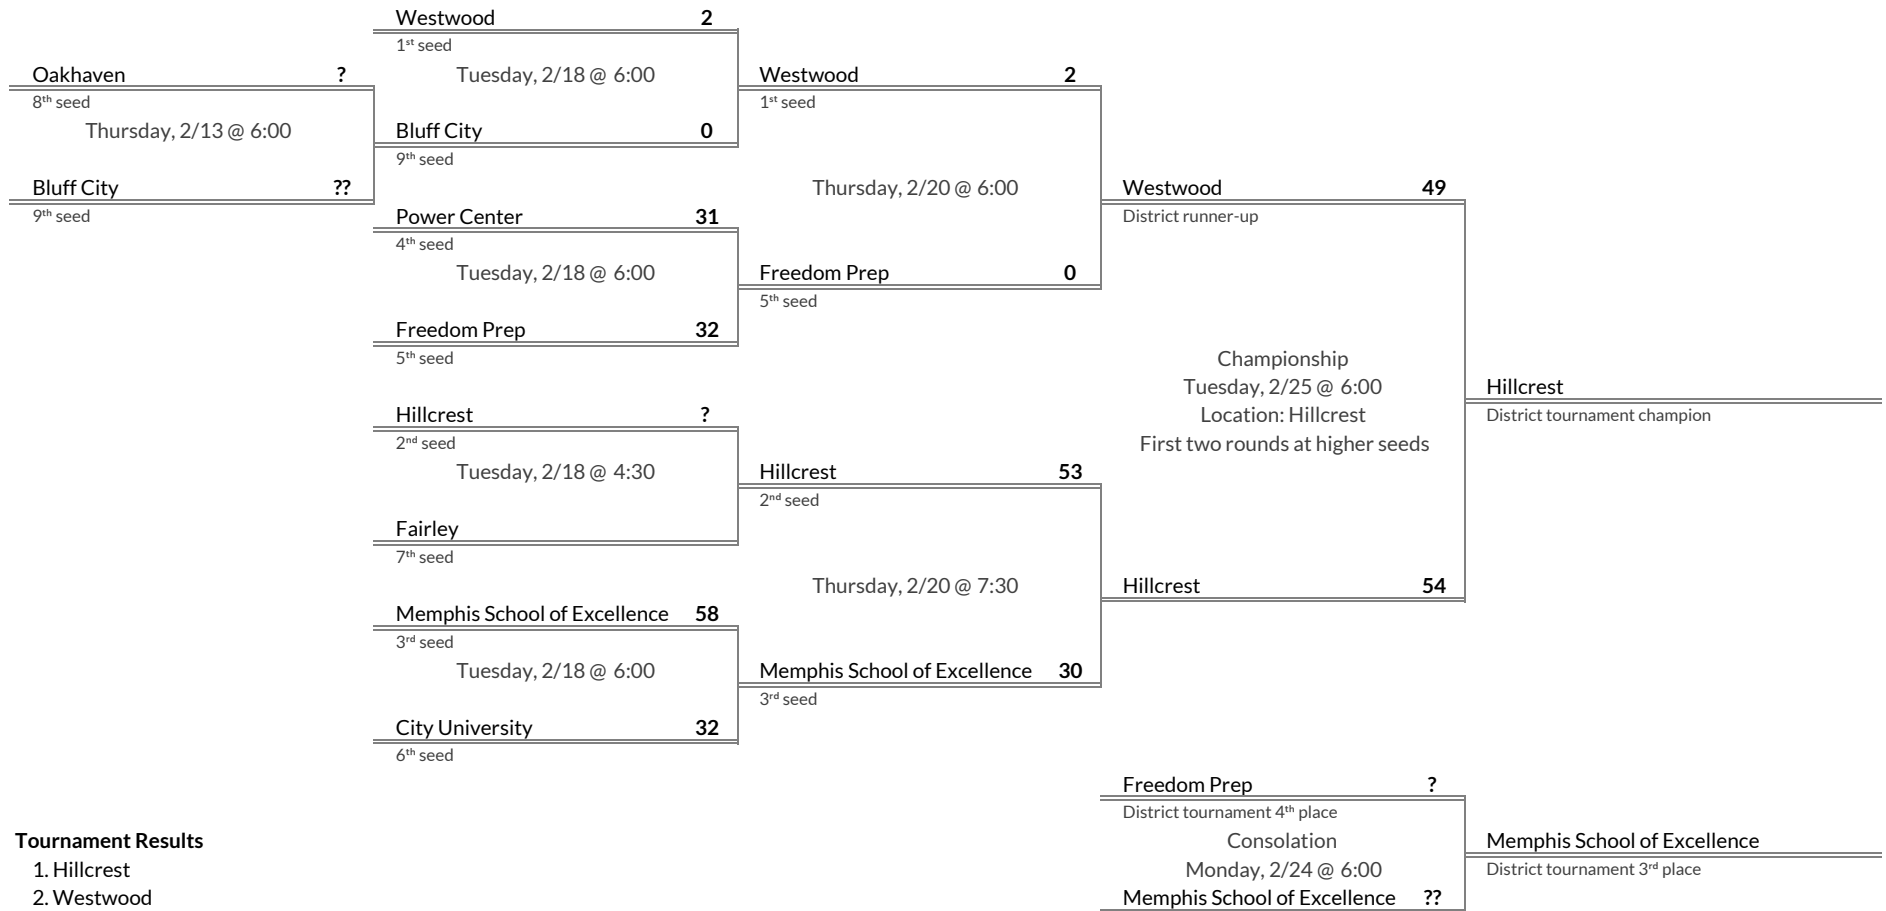

District 15A Girls Basketball Brackets

brought to you by:

Tournament Results

- 1. B.T. Washington
- 2. Memphis Business
- 3. MAHS
- 4. MASE

Regular Season Results

- 1 Westwood
- 2 Hillcrest
- 3 Memphis School of Excellence
- 4 Power Center
- 5 Freedom Prep
- 6 City University
- 7 Fairley
- 8 Oakhaven
- 9 Bluff City

District 16A Girls Basketball Brackets

brought to you by:

Tournament Results

- 1. Hillcrest
- 2. Westwood
- 3. Memphis School of Excellence
- 4. Freedom Prep

Regular Season Results

- 1 Sullivan Central
- 2 Sullivan East
- 3 Elizabethton
- 4 Johnson County
- 5 Sullivan South
- 6 Unicoi County
- 7 Happy Valley