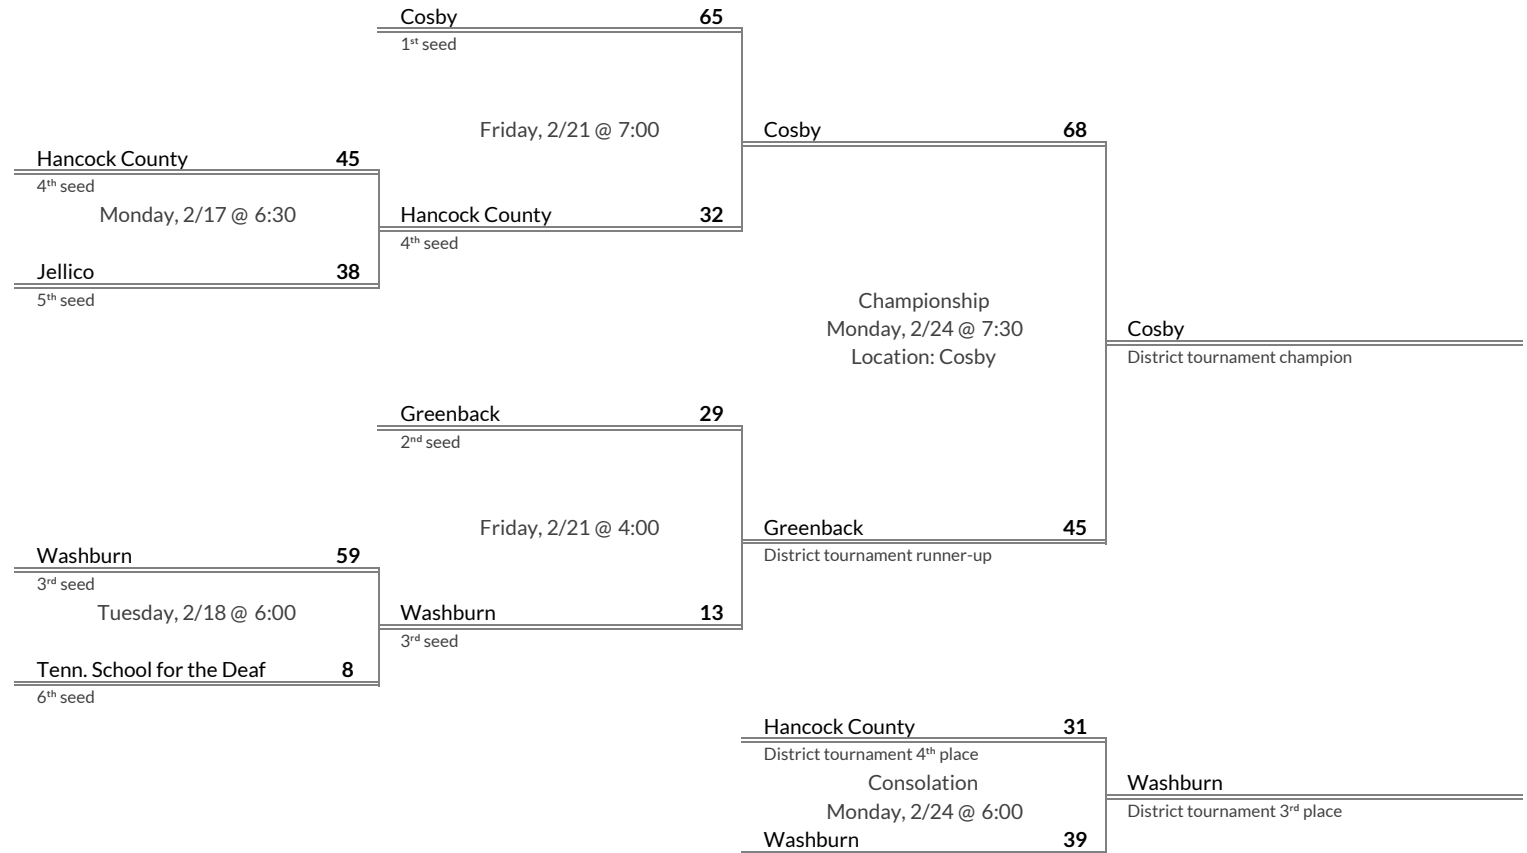

Regular Season Results

- 1 North Greene
- 2 Cloudland
- 3 Unaka
- 4 Hampton
- 5 Sullivan North
- 6 University High

District 1A Girls Basketball Brackets

brought to you by:

Tournament Results

- 1. North Greene
- 2. Cloudland
- 3. Unaka
- 4. Hampton

Regular Season Results

- 1 Cosby
- 2 Greenback
- 3 Washburn
- 4 Hancock County
- 5 Jellico
- 6 Tenn. School for the Deaf

District 2A Girls Basketball Brackets

brought to you by:

Tournament Results

- 1. Cosby
- 2. Greenback
- 3. Washburn
- 4. Hancock County