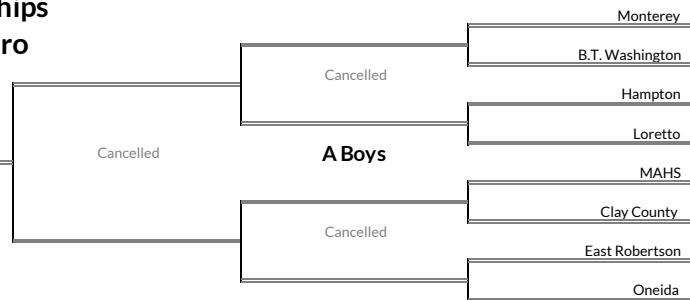

State Tournament Participants

Sectionals

Regions

2020 AAA Girls Basketball Regions & Sectionals

Girls Division I State Tournaments

Boys Division I State Tournaments

**2020 Tennessee Basketball Championships
MTSU's Murphy Center in Murfreesboro**