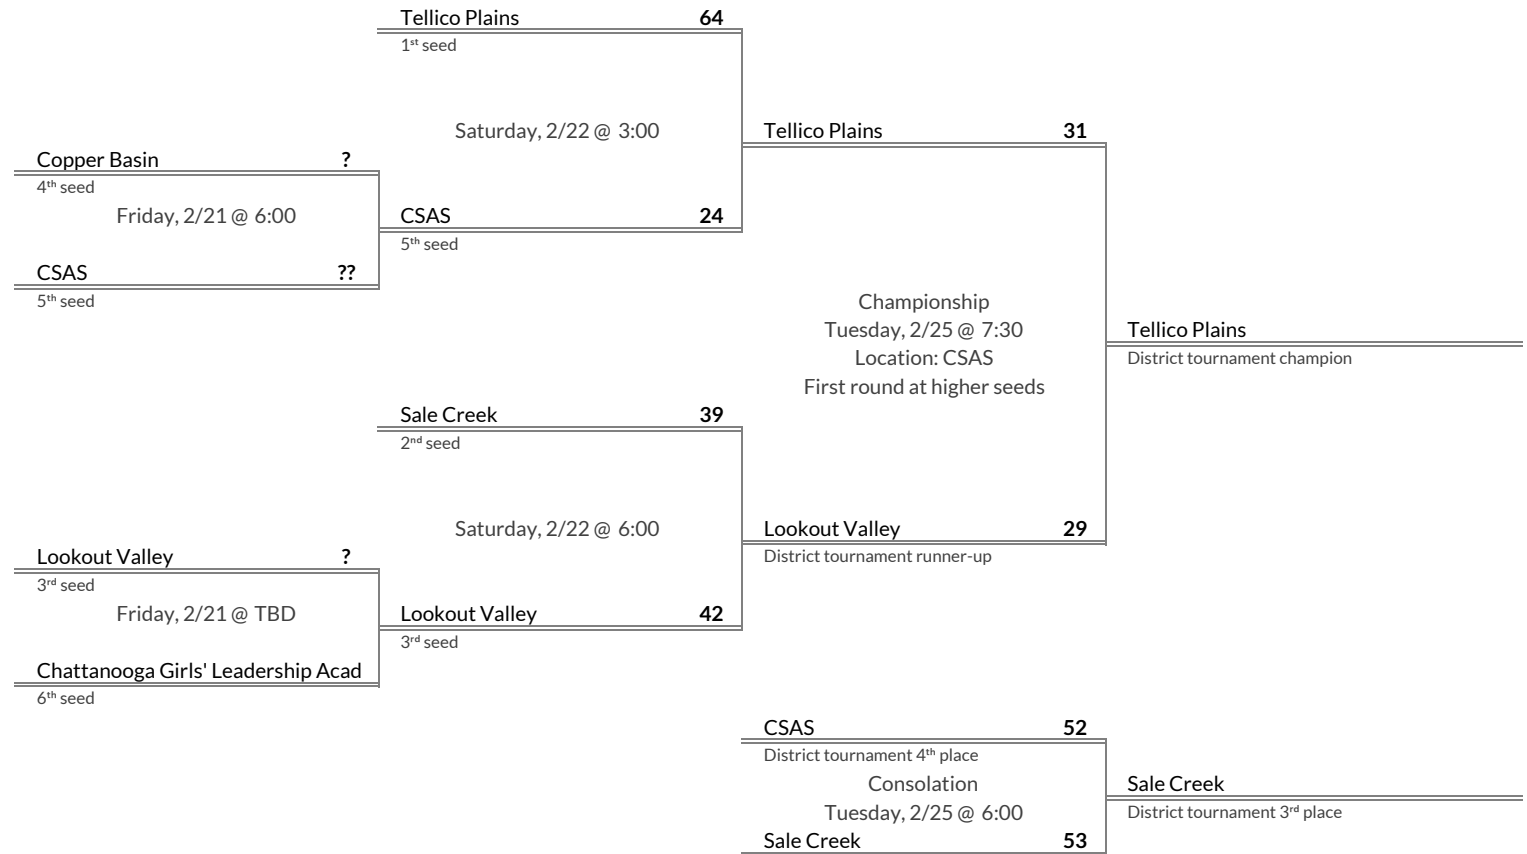

Regular Season Results

- 1 Tellico Plains
- 2 Sale Creek
- 3 Lookout Valley
- 4 Copper Basin
- 5 CSAS
- 6 Chattanooga Girls' Leadership Acad

District 4A Girls Basketball Brackets

brought to you by:

Tournament Results

1. Tellico Plains
2. Lookout Valley
3. Sale Creek
4. CSAS