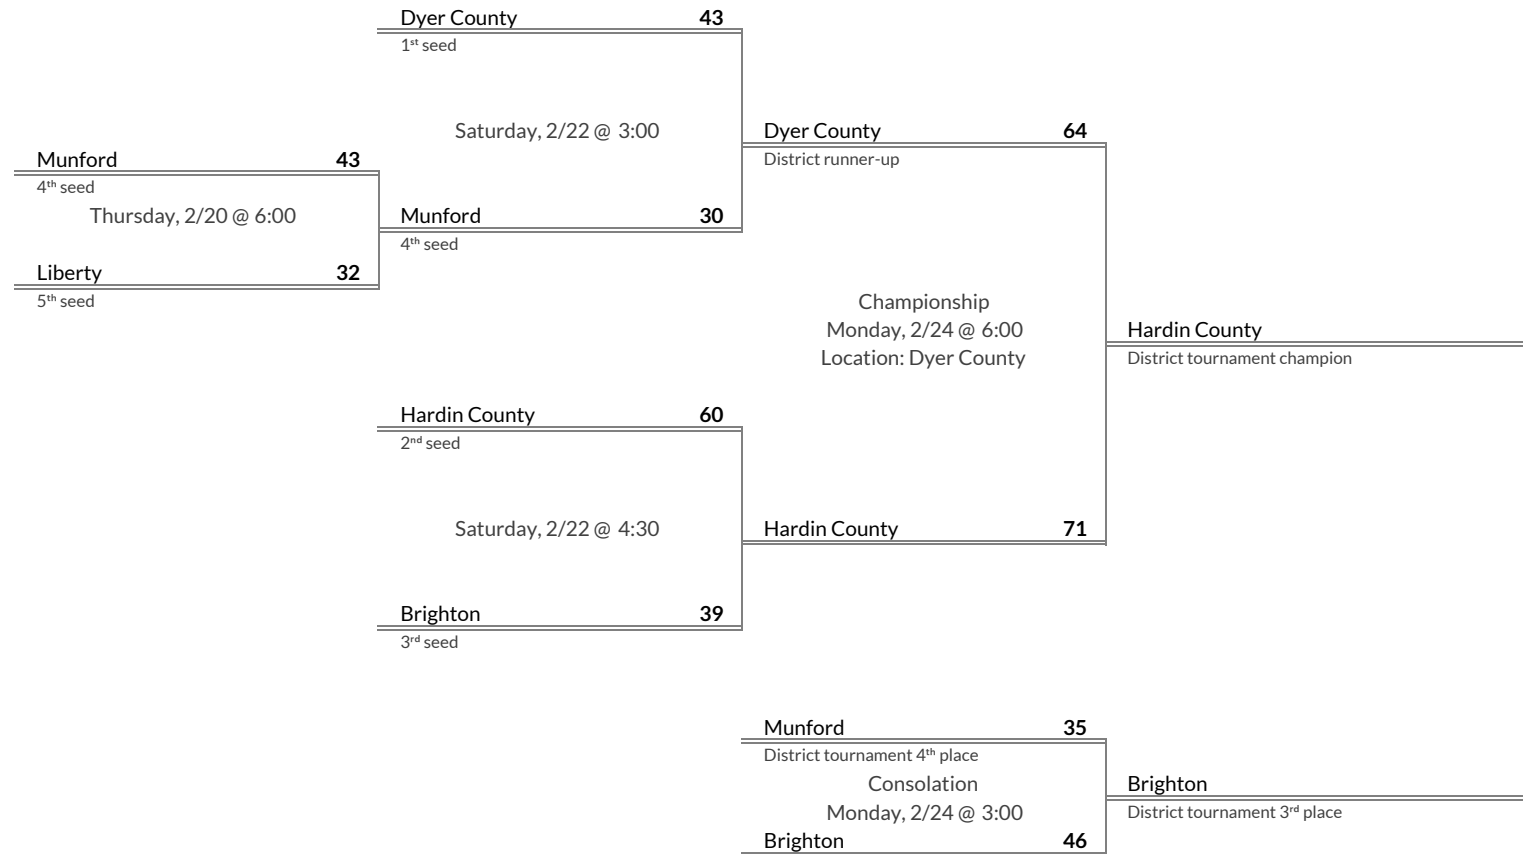

Regular Season Results

- 1 Dyer County
- 2 Hardin County
- 3 Brighton
- 4 Munford
- 5 Liberty

District 13AAA Girls Basketball Brackets

brought to you by:

Tournament Results

1. Hardin County
2. Dyer County
3. Brighton
4. Munford