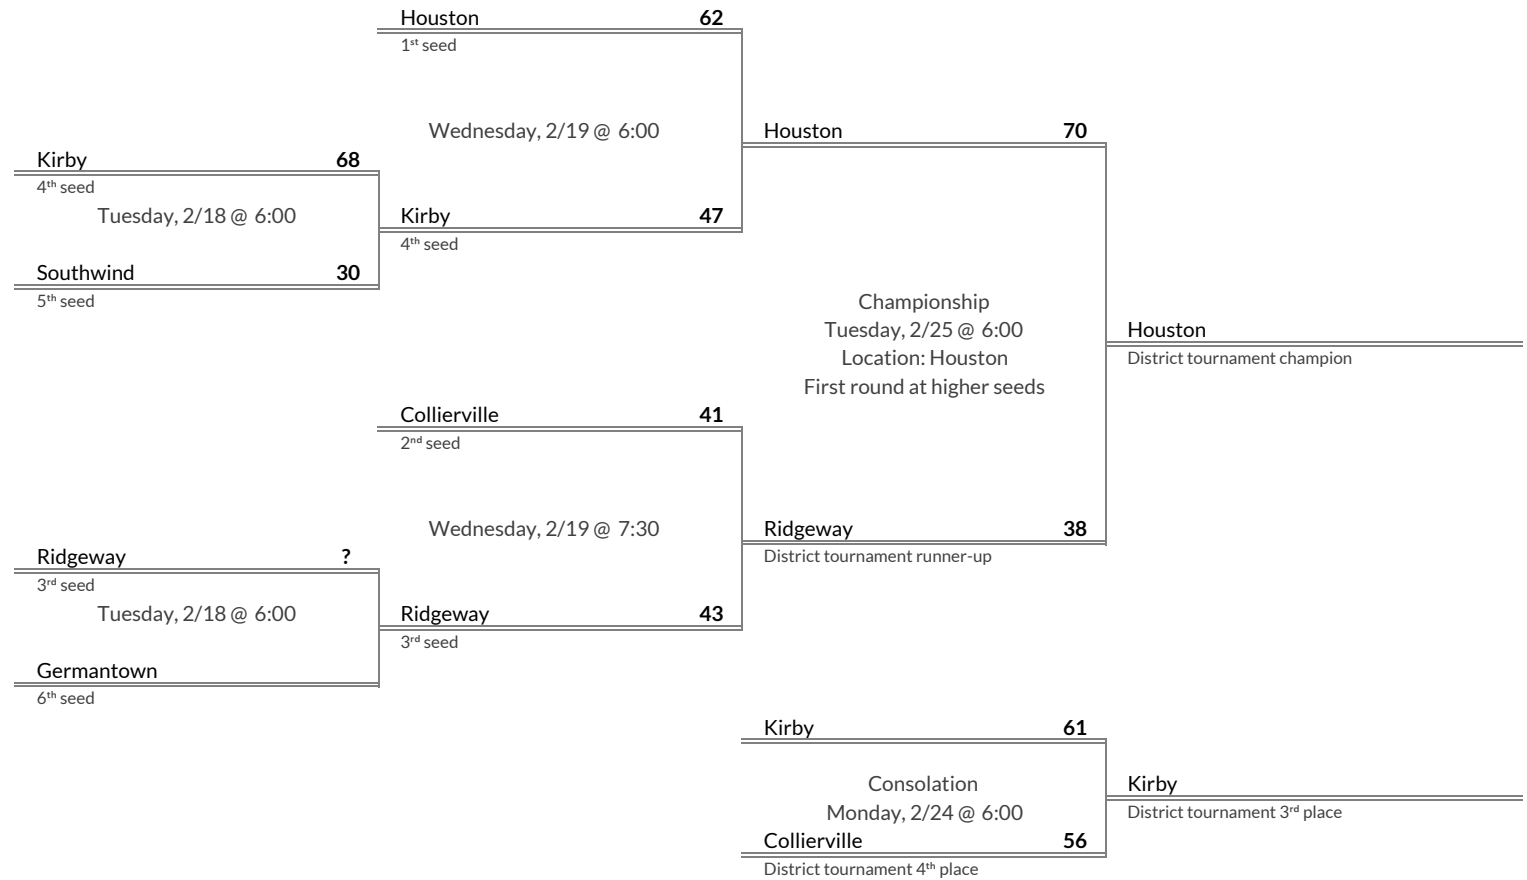

Regular Season Results

- 1 Houston
- 2 Collierville
- 3 Ridgeway
- 4 Kirby
- 5 Southwind
- 6 Germantown

District 15AAA Girls Basketball Brackets

brought to you by:

Tournament Results

1. Houston
2. Ridgeway
3. Kirby
4. Collierville