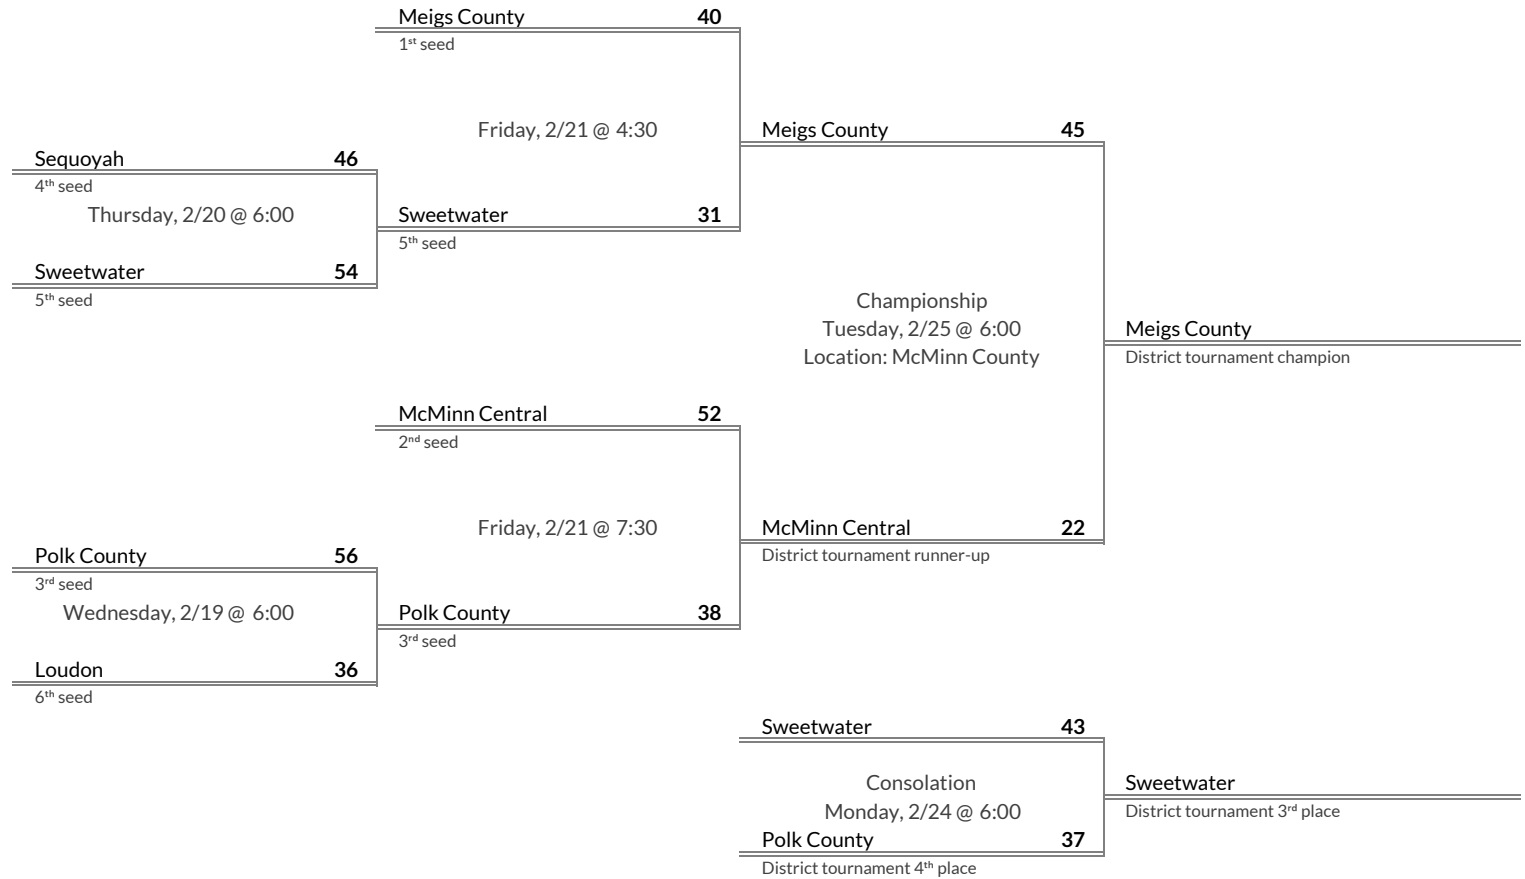

Regular Season Results

- 1 Meigs County
- 2 McMinn Central
- 3 Polk County
- 4 Sequoyah
- 5 Sweetwater
- 6 Loudon

District 5AA Girls Basketball Brackets

brought to you by:

Tournament Results

1. Meigs County
2. McMinn Central
3. Sweetwater
4. Polk County