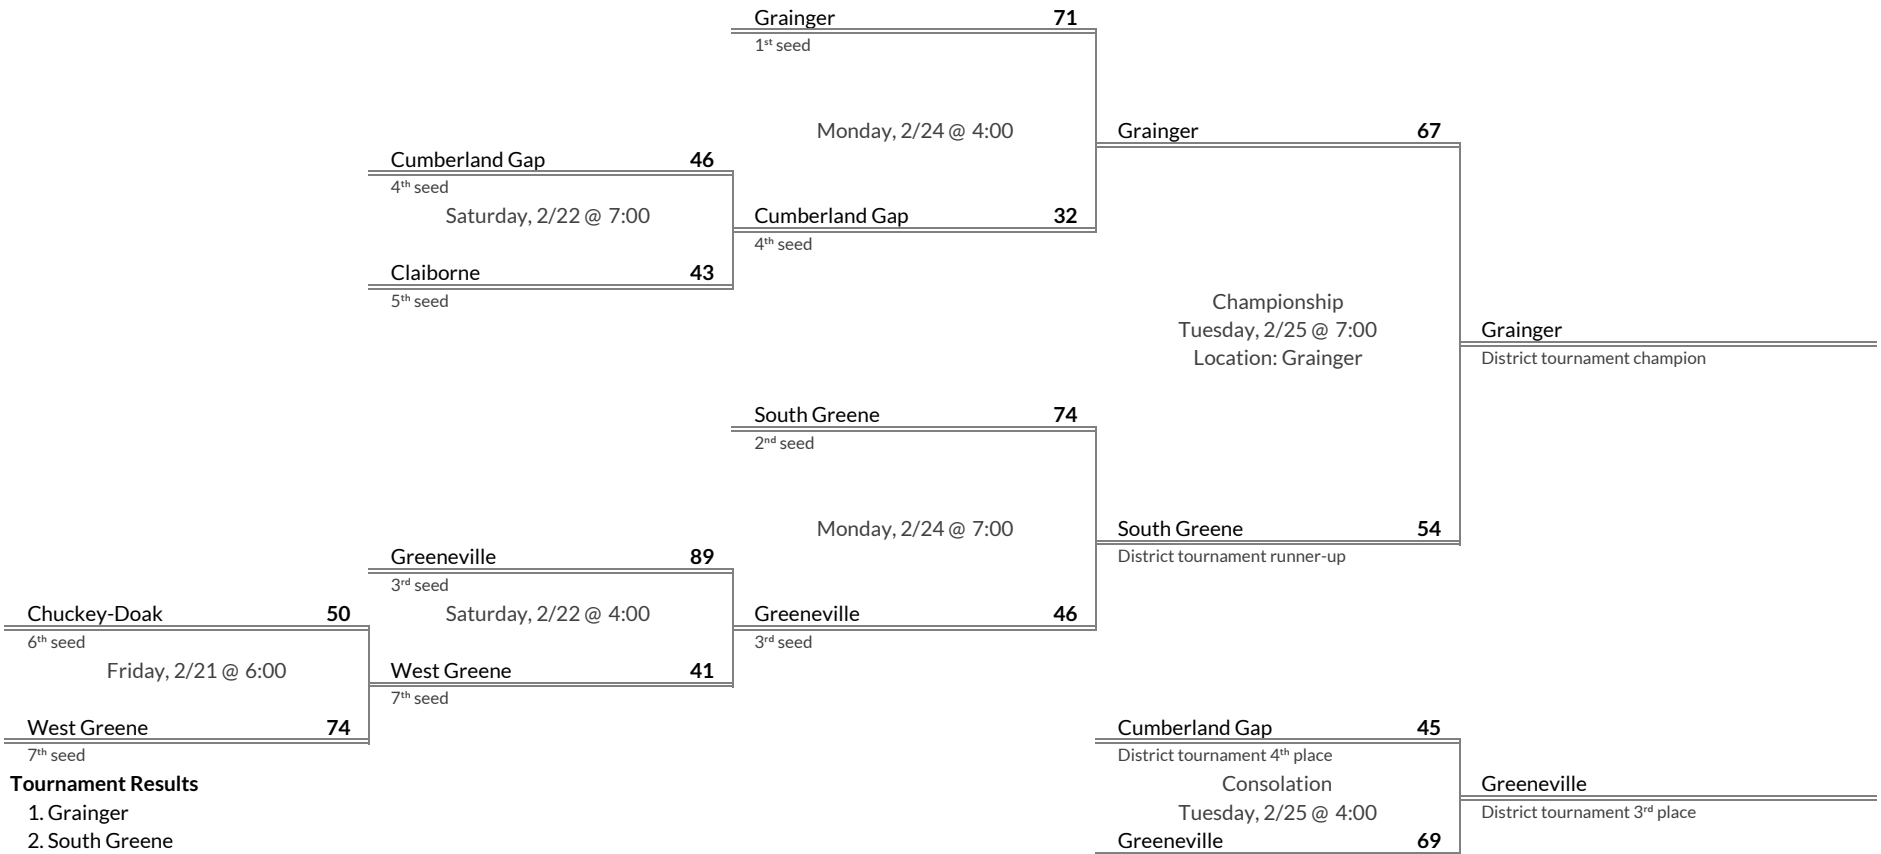

Regular Season Results

- 1 Grainger
- 2 South Greene
- 3 Greeneville
- 4 Cumberland Gap
- 5 Claiborne
- 6 Chuckey-Doak
- 7 West Greene

District 2AA Girls Basketball Brackets

brought to you by:

Tournament Results

1. Grainger
2. South Greene
3. Greeneville
4. Cumberland Gap