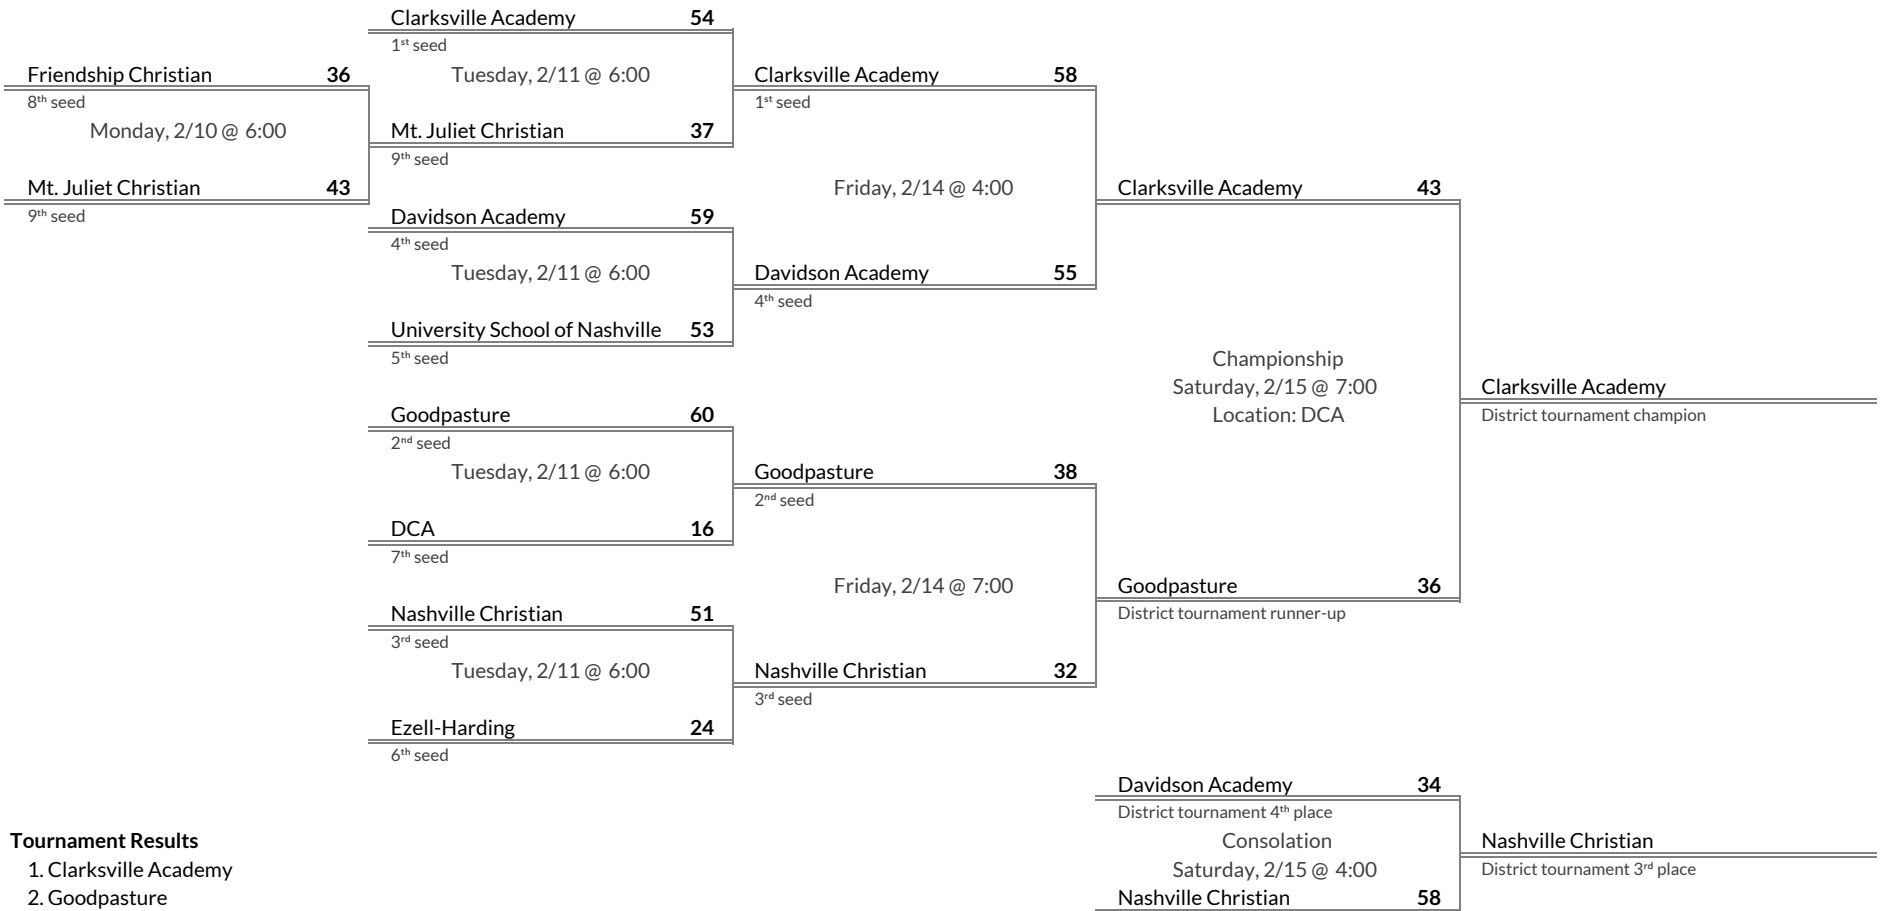

Regular Season Results

- 1 Clarksville Academy
- 2 Goodpasture
- 3 Nashville Christian
- 4 Davidson Academy
- 5 University School of Nashville
- 6 Ezell-Harding
- 7 DCA
- 8 Friendship Christian
- 9 Mt. Juliet Christian

DII A Middle District 4 Girls Basketball Brackets

brought to you by:

Tournament Results

1. Clarksville Academy
2. Goodpasture
3. Nashville Christian
4. Davidson Academy