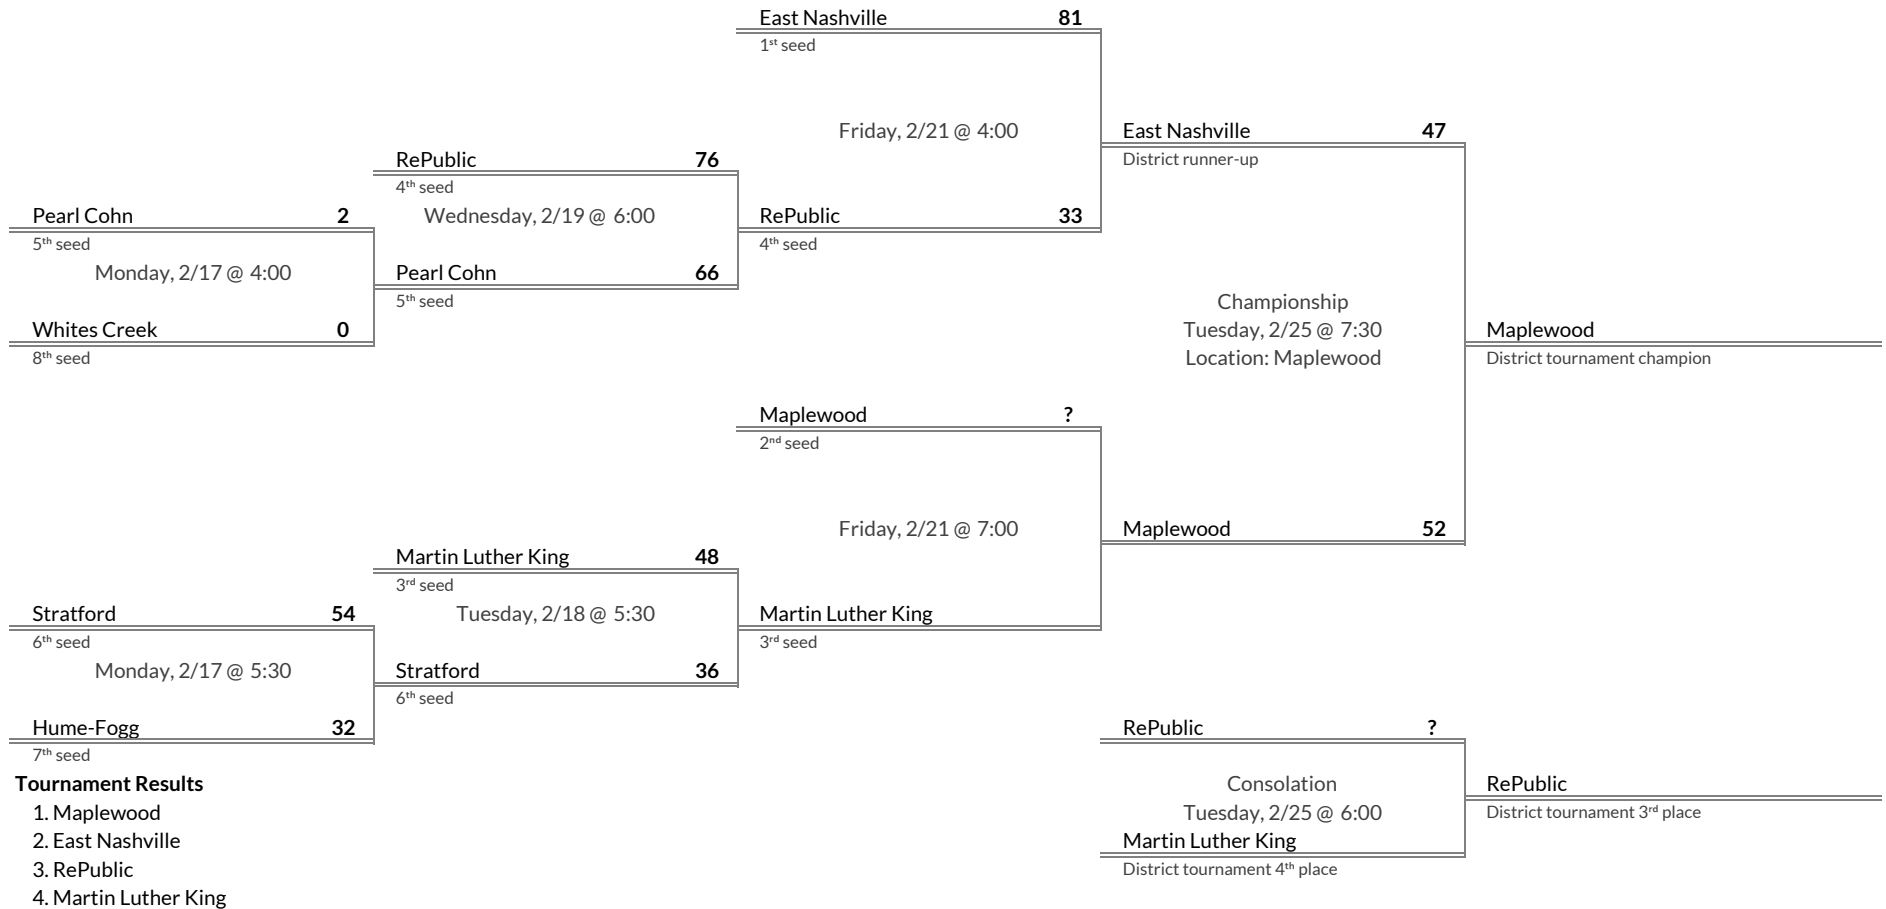

District 10AA Girls Basketball Brackets

brought to you by:

Tournament Results

- 1. Maplewood
- 2. East Nashville
- 3. RePublic
- 4. Martin Luther King

Regular Season Results

- 1 Creek Wood
- 2 Fairview
- 3 Stewart County
- 4 Hickman County
- 5 East Hickman
- 6 Camden
- 7 Waverly
- 8 Lewis County