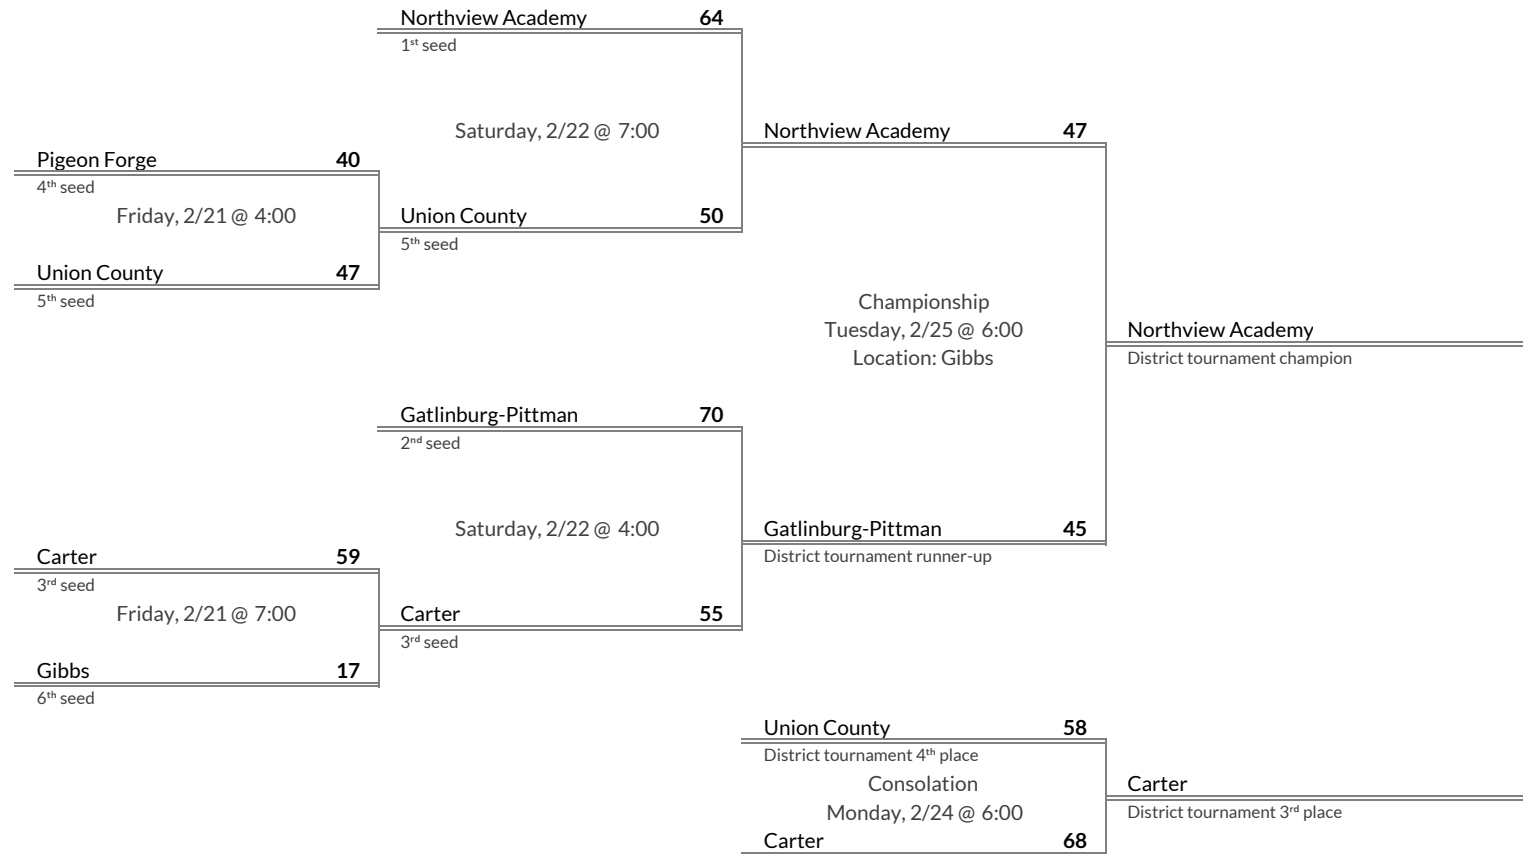

Regular Season Results

- 1 Northview Academy
- 2 Gatlinburg-Pittman
- 3 Carter
- 4 Pigeon Forge
- 5 Union County
- 6 Gibbs

District 3AA Girls Basketball Brackets

brought to you by:

Tournament Results

1. Northview Academy
2. Gatlinburg-Pittman
3. Carter
4. Union County