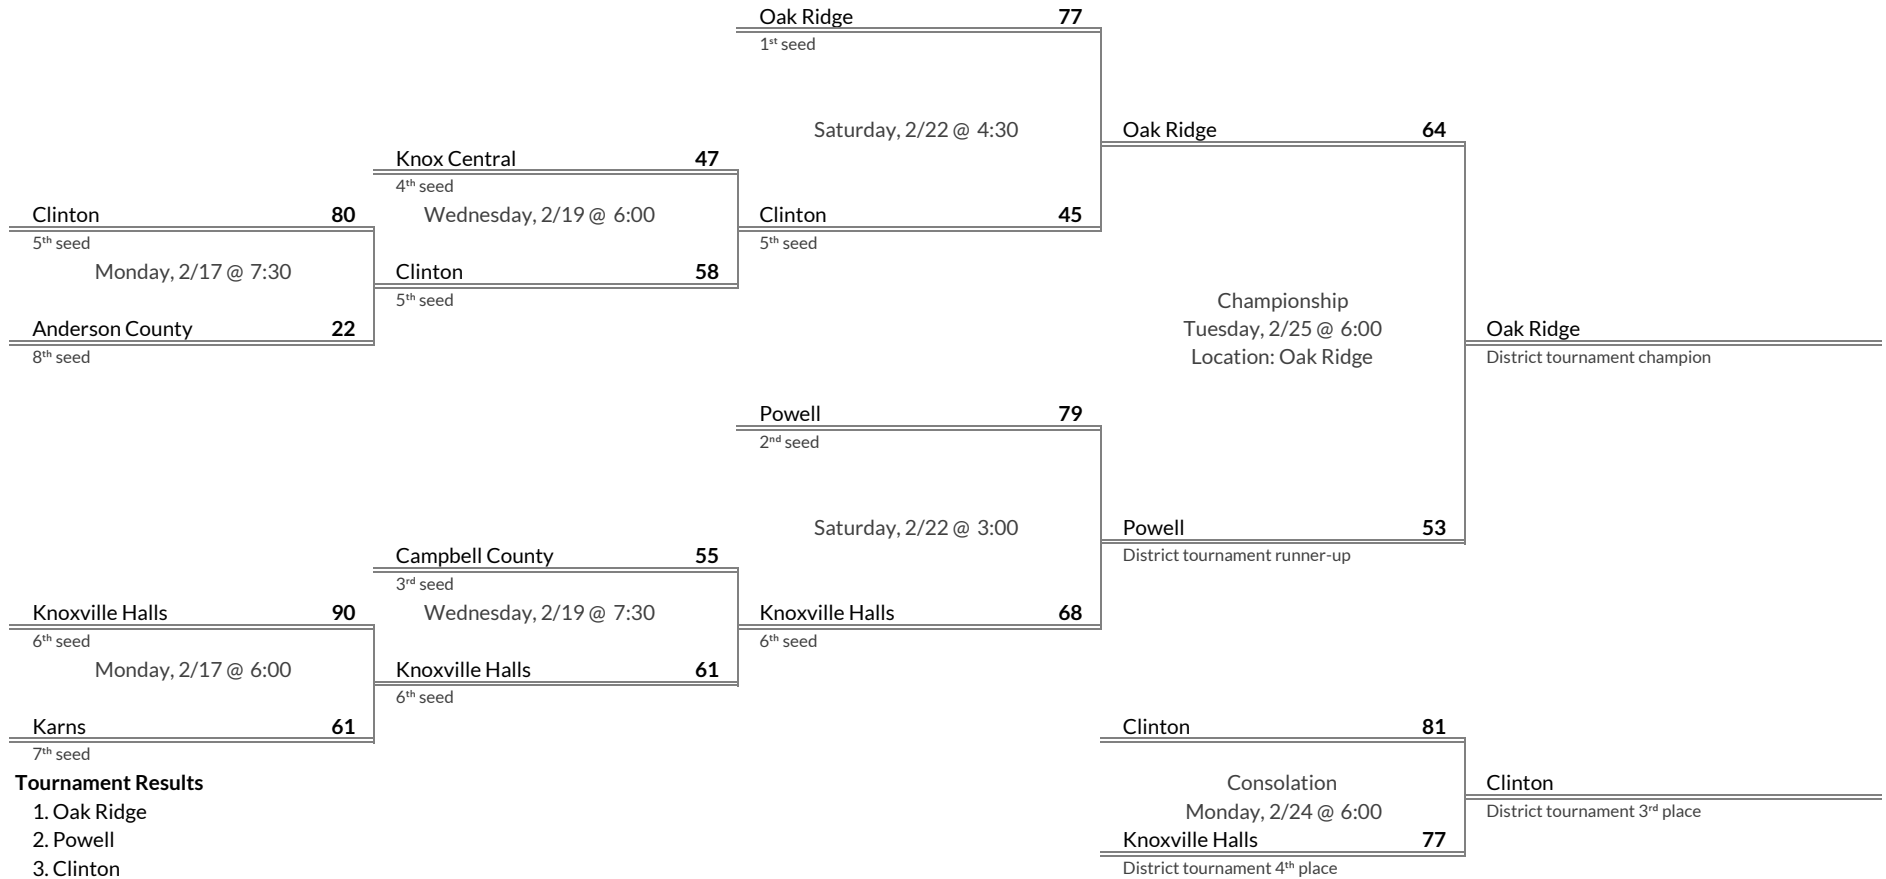

Regular Season Results

- 1 Oak Ridge
- 2 Powell
- 3 Campbell County
- 4 Knox Central
- 5 Clinton
- 6 Knoxville Halls
- 7 Karns
- 8 Anderson County

District 3AAA Girls Basketball Brackets

brought to you by:

Tournament Results

1. Oak Ridge
2. Powell
3. Clinton
4. Knoxville Halls