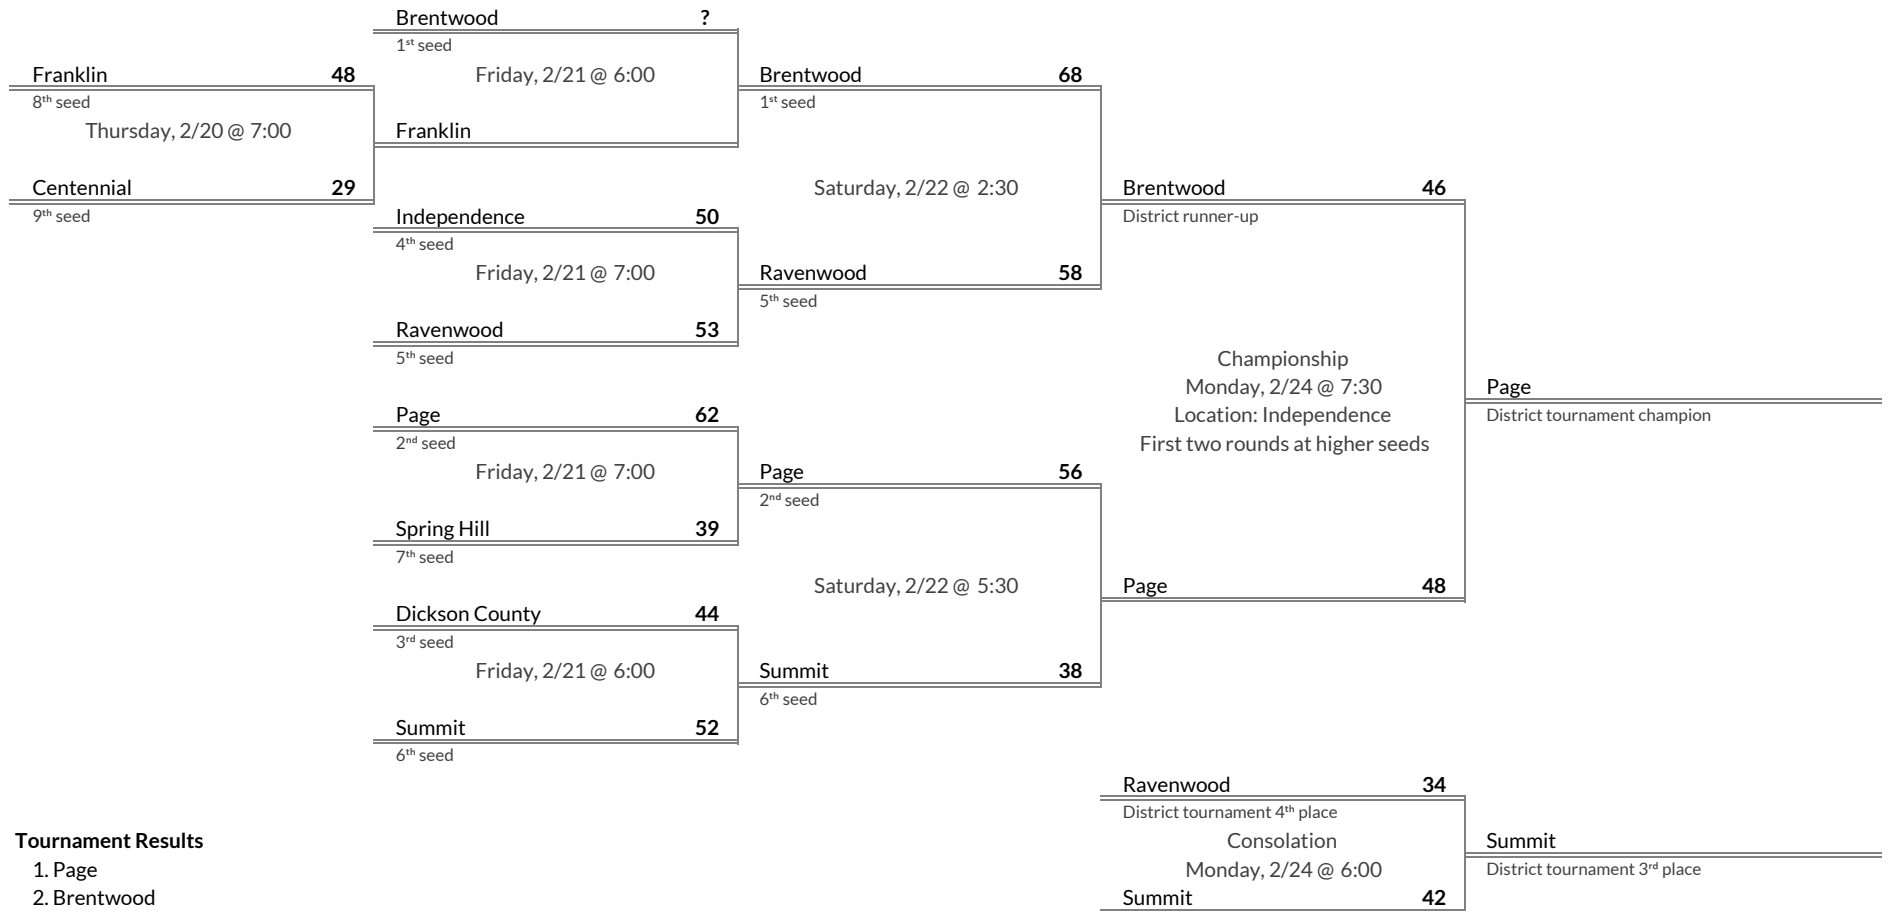

Regular Season Results

- 1 Brentwood
- 2 Page
- 3 Dickson County
- 4 Independence
- 5 Ravenwood
- 6 Summit
- 7 Spring Hill
- 8 Franklin
- 9 Centennial

District 11AAA Girls Basketball Brackets

brought to you by:

Tournament Results

1. Page
2. Brentwood
3. Summit
4. Ravenwood