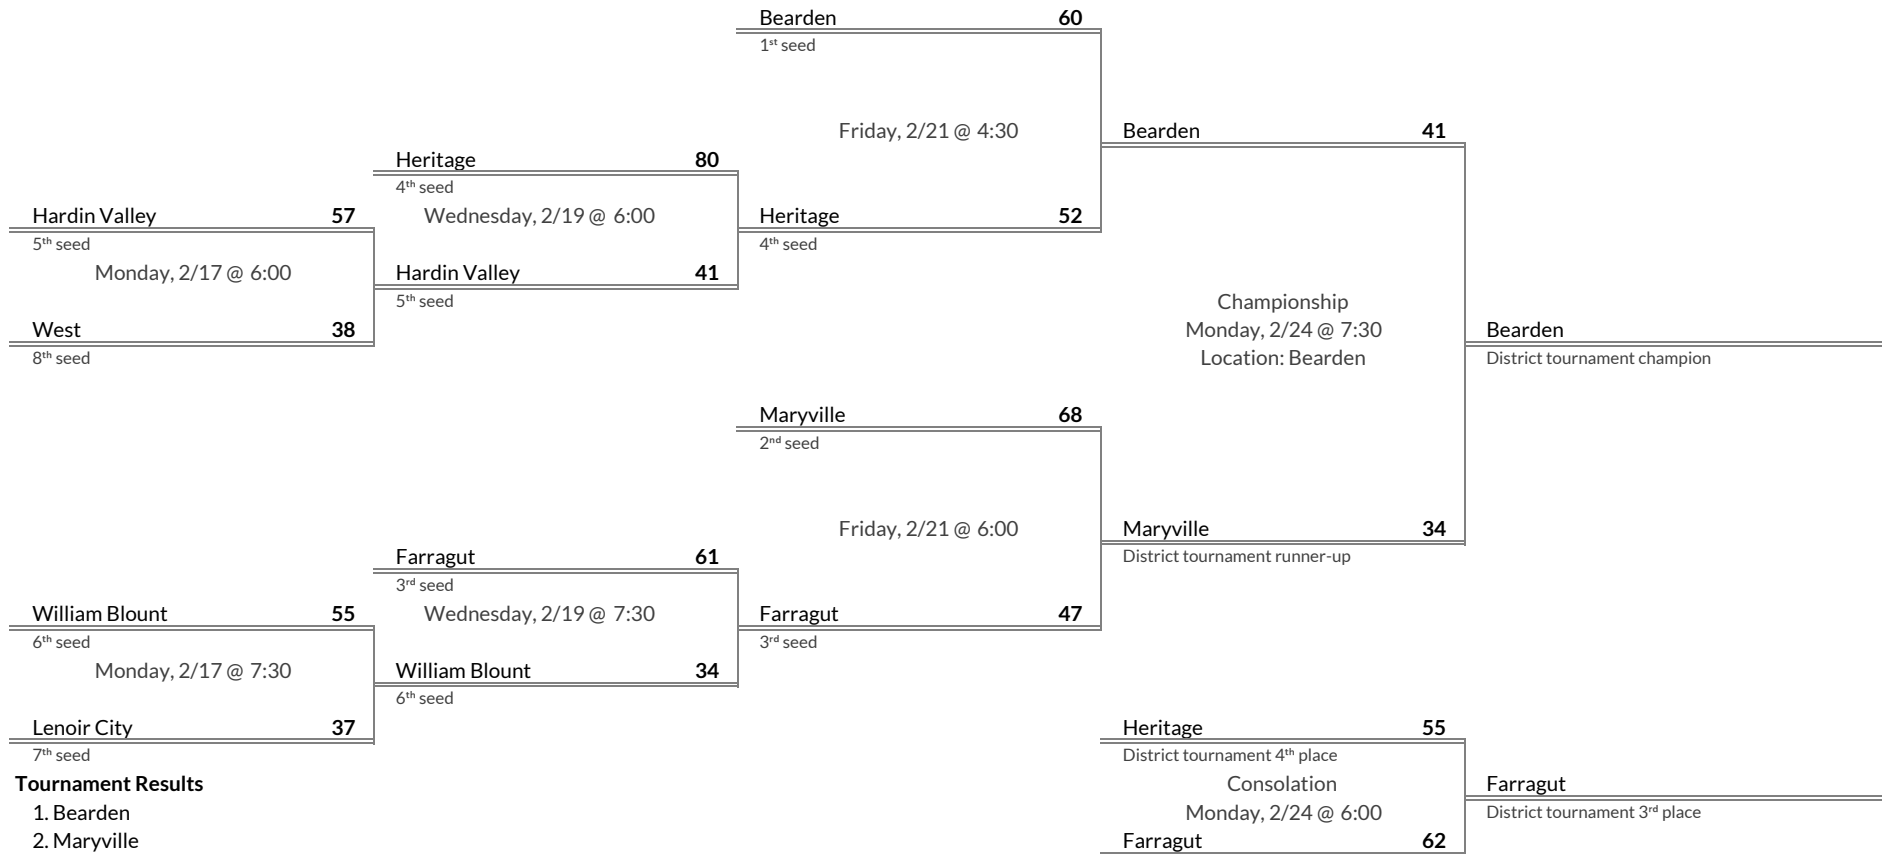

Regular Season Results

- 1 Bearden
- 2 Maryville
- 3 Farragut
- 4 Heritage
- 5 Hardin Valley
- 6 William Blount
- 7 Lenoir City
- 8 West

District 4AAA Girls Basketball Brackets

brought to you by:

Tournament Results

1. Bearden
2. Maryville
3. Farragut
4. Heritage