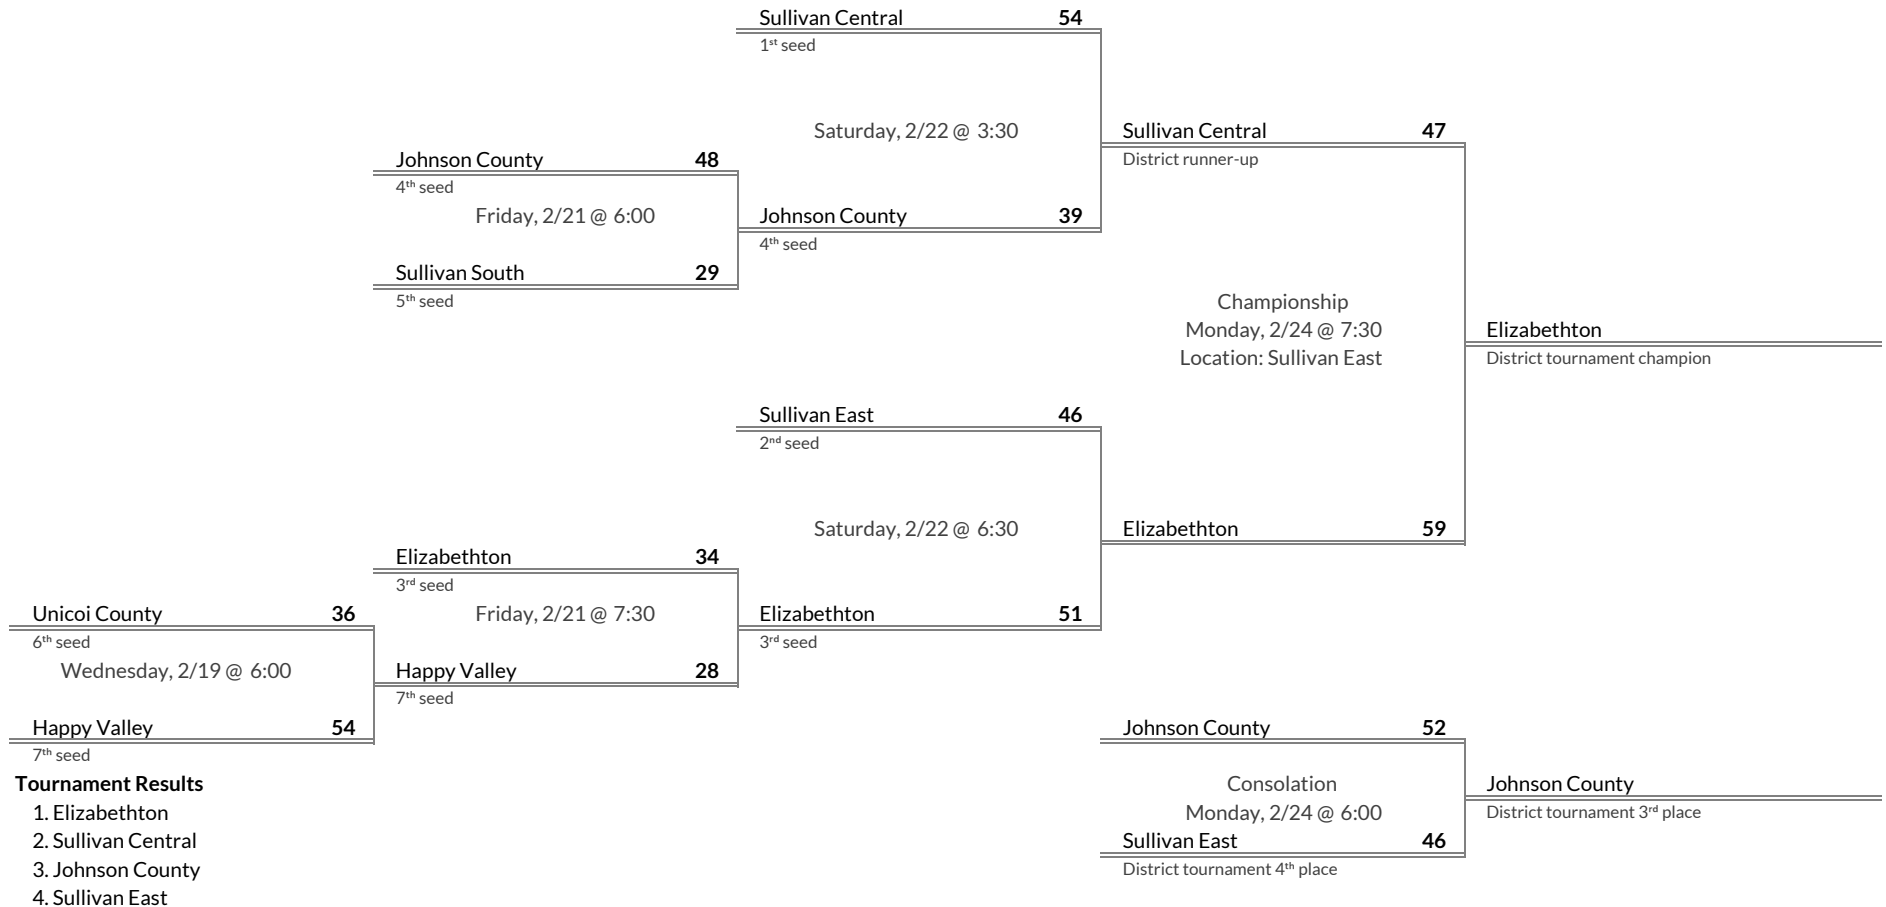

District 16A Girls Basketball Brackets

brought to you by:

Tournament Results

- 1. Hillcrest
- 2. Westwood
- 3. Memphis School of Excellence
- 4. Freedom Prep

Regular Season Results

- 1 Sullivan Central
- 2 Sullivan East
- 3 Elizabethton
- 4 Johnson County
- 5 Sullivan South
- 6 Unicoi County
- 7 Happy Valley

District 1AA Girls Basketball Brackets

brought to you by:

Tournament Results

- 1. Elizabethton
- 2. Sullivan Central
- 3. Johnson County
- 4. Sullivan East

Regular Season Results

- 1 Grainger
- 2 South Greene
- 3 Greeneville
- 4 Cumberland Gap
- 5 Claiborne
- 6 Chuckey-Doak
- 7 West Greene