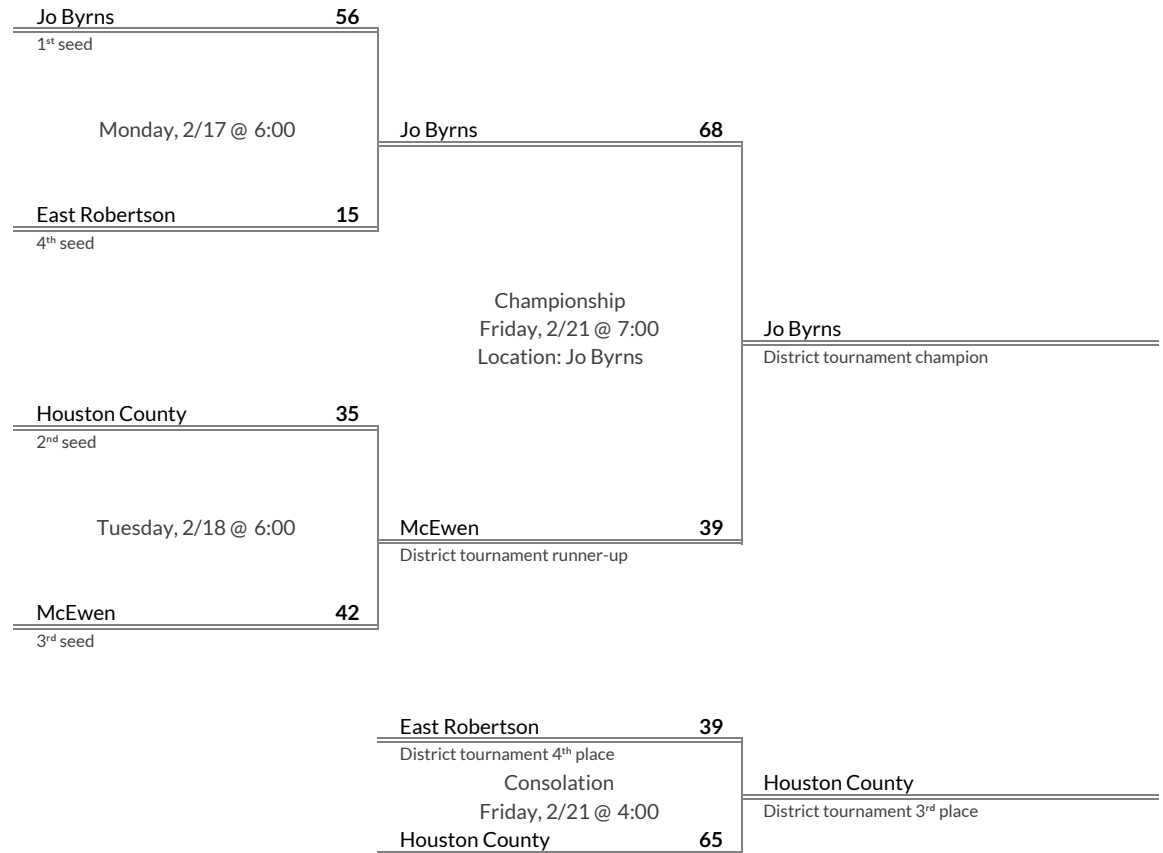

District 8A Girls Basketball Brackets

brought to you by:

Tournament Results

- 1. Huntland
- 2. Moore County
- 3. Eagleville
- 4. Fayetteville

Regular Season Results

- 1 Jo Byrns
- 2 Houston County
- 3 McEwen
- 4 East Robertson

District 9A Girls Basketball Brackets

brought to you by:

Tournament Results

- 1. Jo Byrns
- 2. McEwen
- 3. Houston County
- 4. East Robertson

Regular Season Results

- 1 Hampshire
- 2 Richland
- 3 Santa Fe
- 4 Culleoka
- 5 Mt. Pleasant