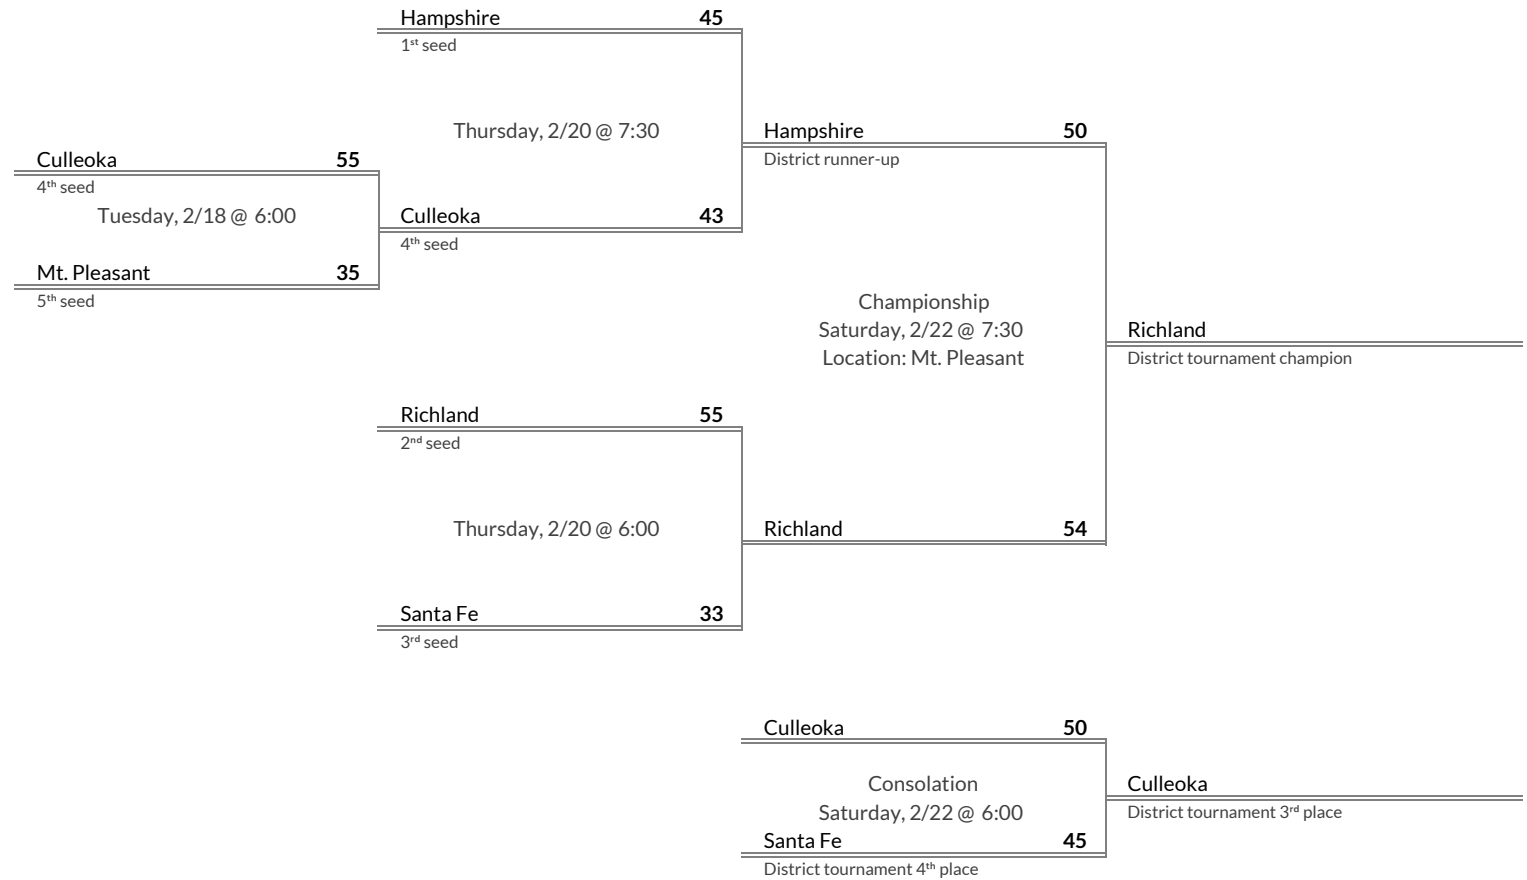

District 9A Girls Basketball Brackets

brought to you by:

Tournament Results

- 1. Jo Byrns
- 2. McEwen
- 3. Houston County
- 4. East Robertson

Regular Season Results

- 1 Hampshire
- 2 Richland
- 3 Santa Fe
- 4 Culleoka
- 5 Mt. Pleasant

District 10A Girls Basketball Brackets

brought to you by:

Tournament Results

- 1. Richland
- 2. Hampshire
- 3. Culleoka
- 4. Santa Fe

Regular Season Results

- 1 Huntingdon
- 2 McKenzie
- 3 West Carroll
- 4 Clarksburg
- 5 Hollow Rock-Bruceton
- 6 Big Sandy