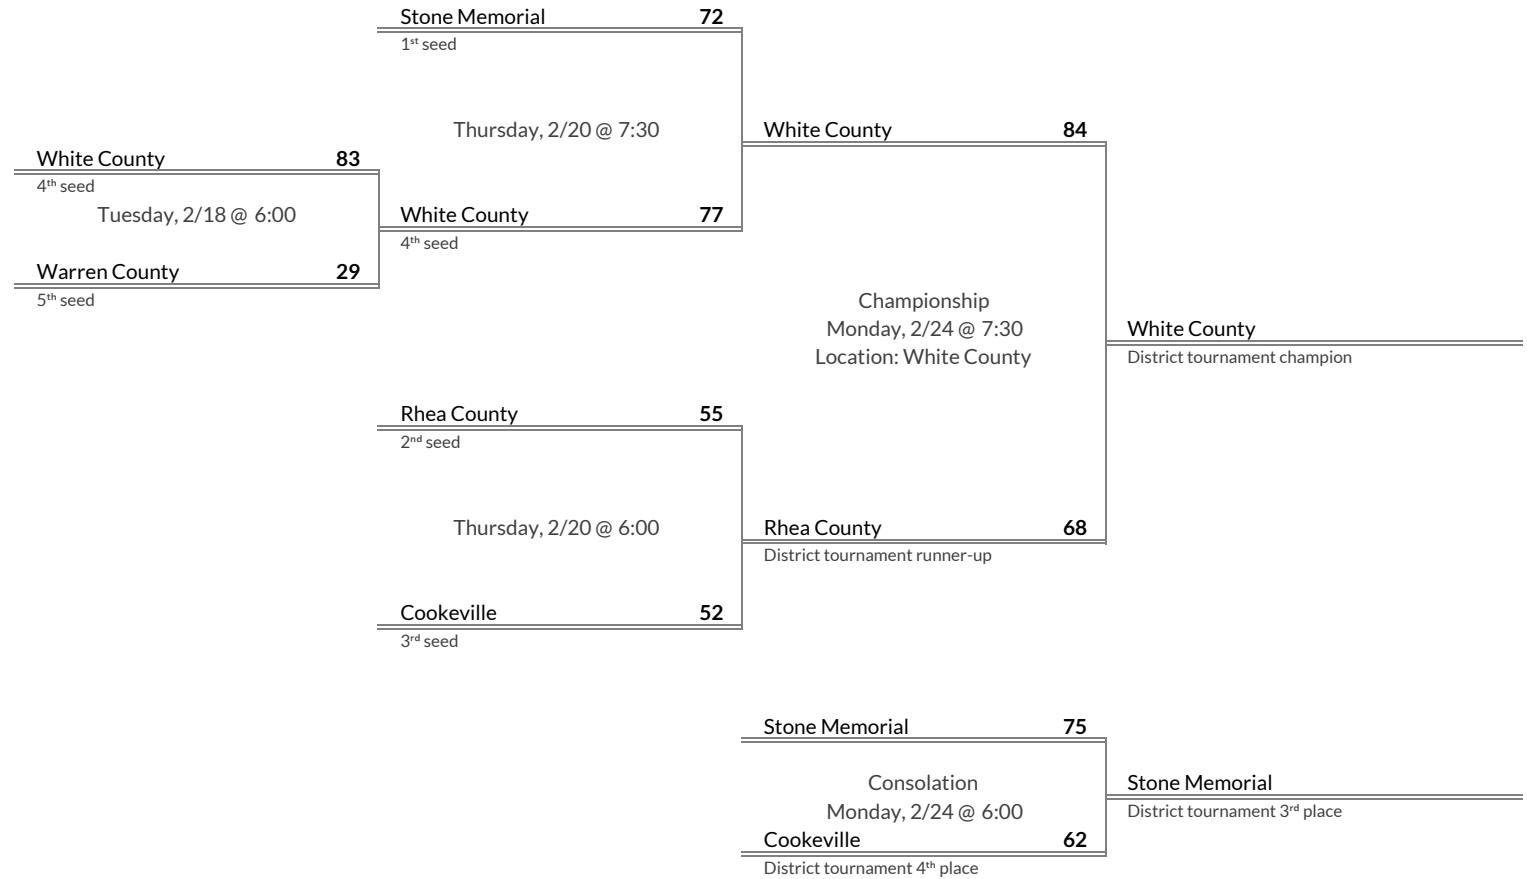

Regular Season Results

- 1 Stone Memorial
- 2 Rhea County
- 3 Cookeville
- 4 White County
- 5 Warren County

District 6AAA Girls Basketball Brackets

brought to you by:

Tournament Results

1. White County
2. Rhea County
3. Stone Memorial
4. Cookeville