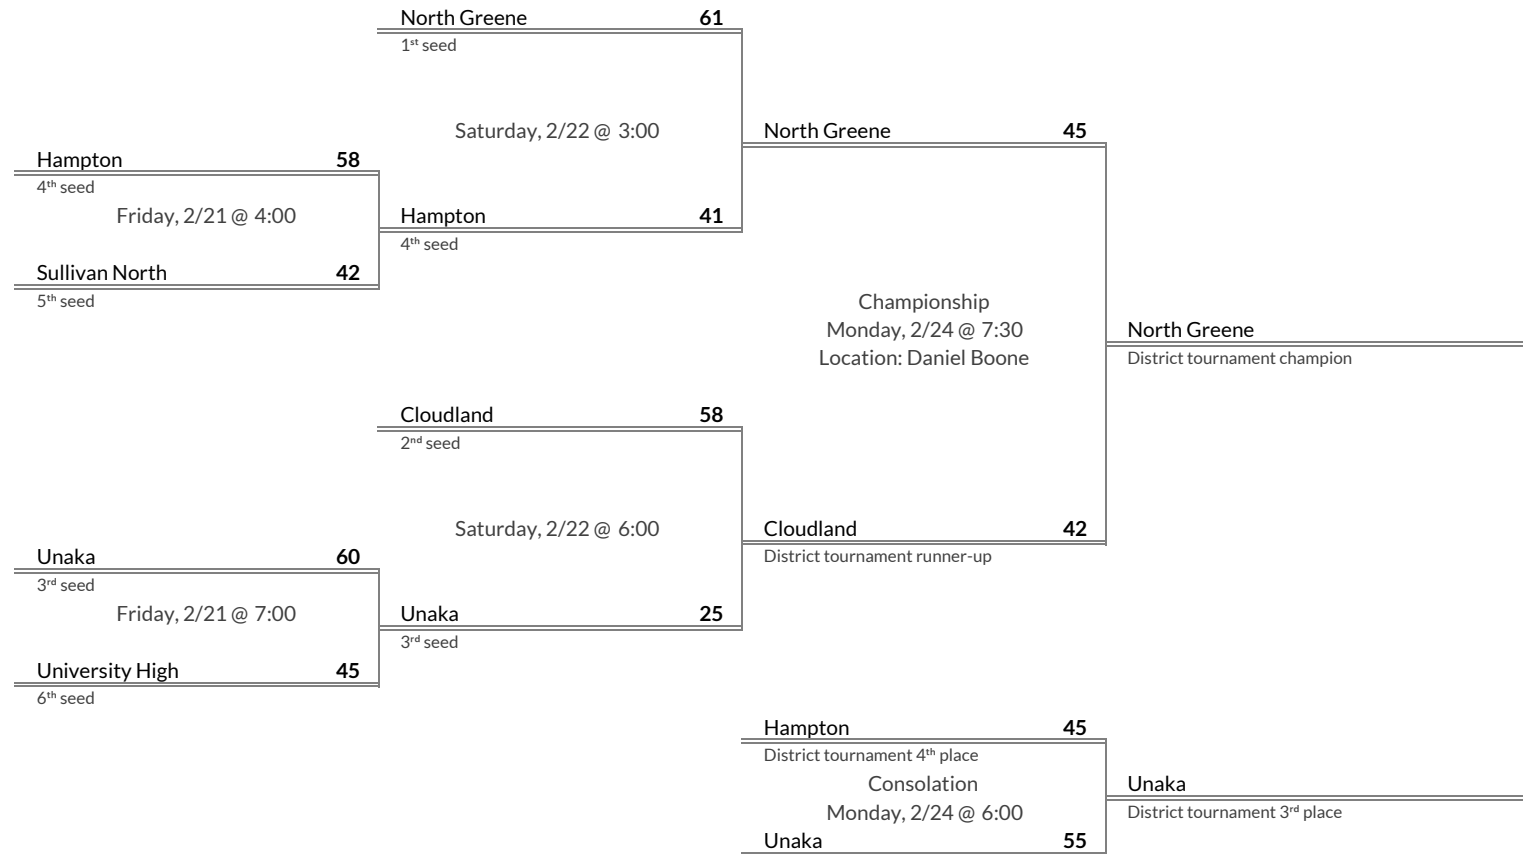

Regular Season Results

- 1 North Greene
- 2 Cloudland
- 3 Unaka
- 4 Hampton
- 5 Sullivan North
- 6 University High

District 1A Girls Basketball Brackets

brought to you by:

Tournament Results

- 1. North Greene
- 2. Cloudland
- 3. Unaka
- 4. Hampton

Regular Season Results

- 1 Cosby
- 2 Greenback
- 3 Washburn
- 4 Hancock County
- 5 Jellico
- 6 Tenn. School for the Deaf

District 2A Girls Basketball Brackets

brought to you by:

Tournament Results

- 1. Cosby
- 2. Greenback
- 3. Washburn
- 4. Hancock County