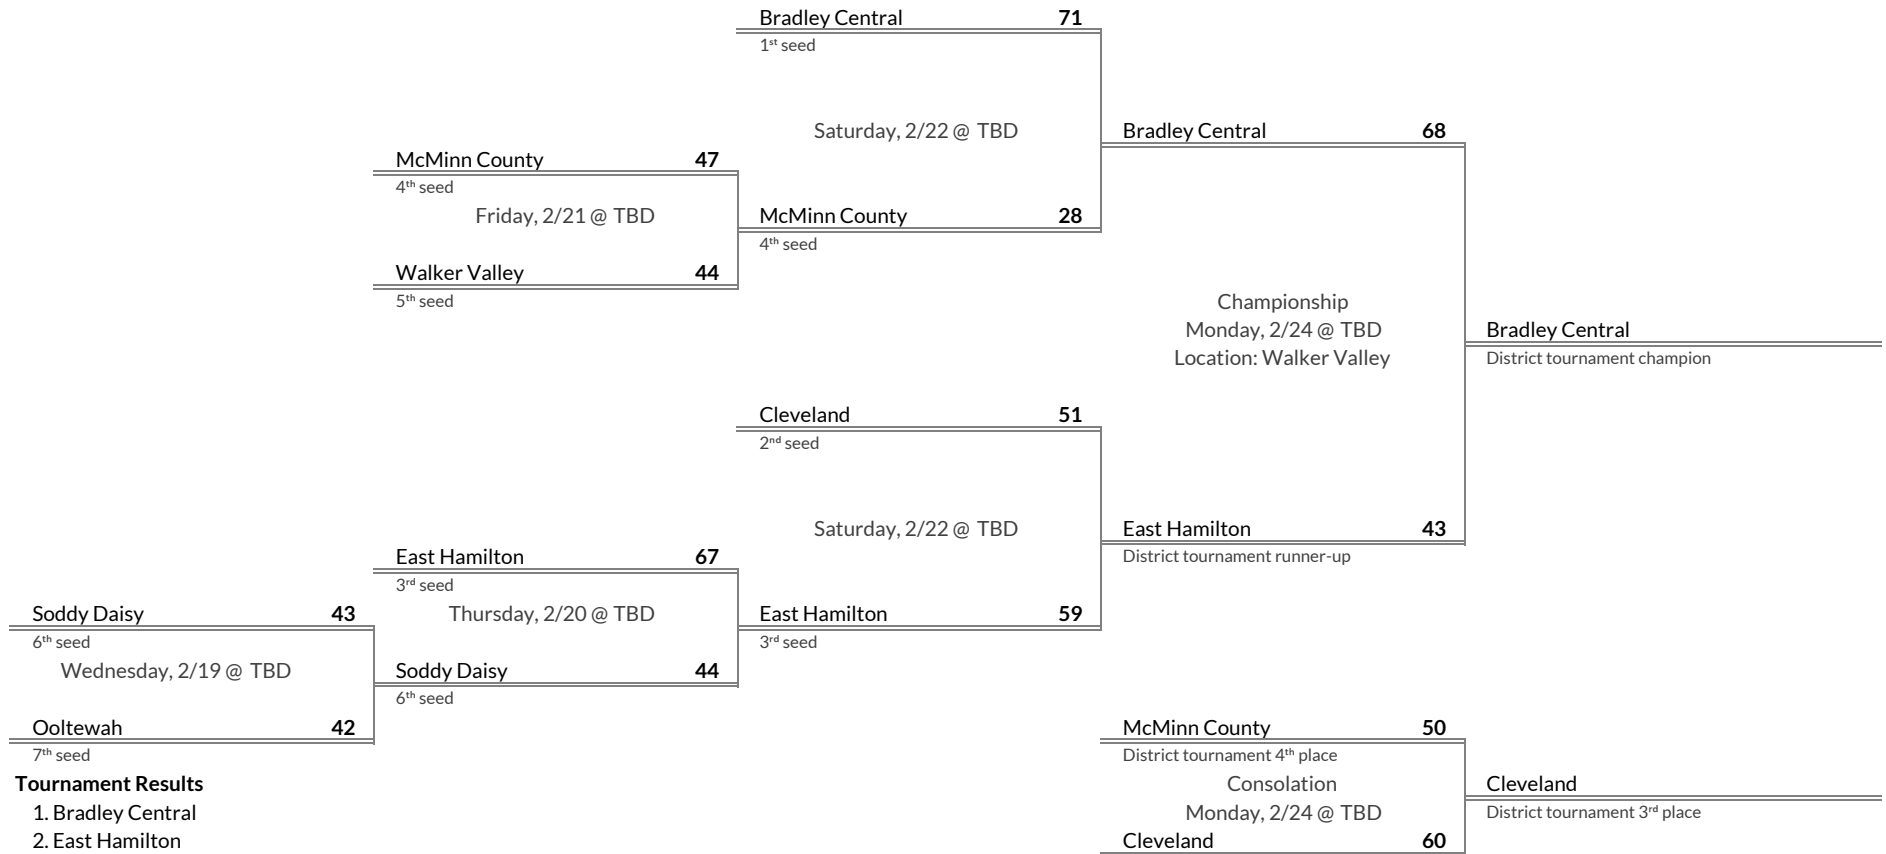

Regular Season Results

- 1 Bradley Central
- 2 Cleveland
- 3 East Hamilton
- 4 McMinn County
- 5 Walker Valley
- 6 Soddy Daisy
- 7 Ooltewah

District 5AAA Girls Basketball Brackets

brought to you by:

Tournament Results

1. Bradley Central
2. East Hamilton
3. Cleveland
4. McMinn County