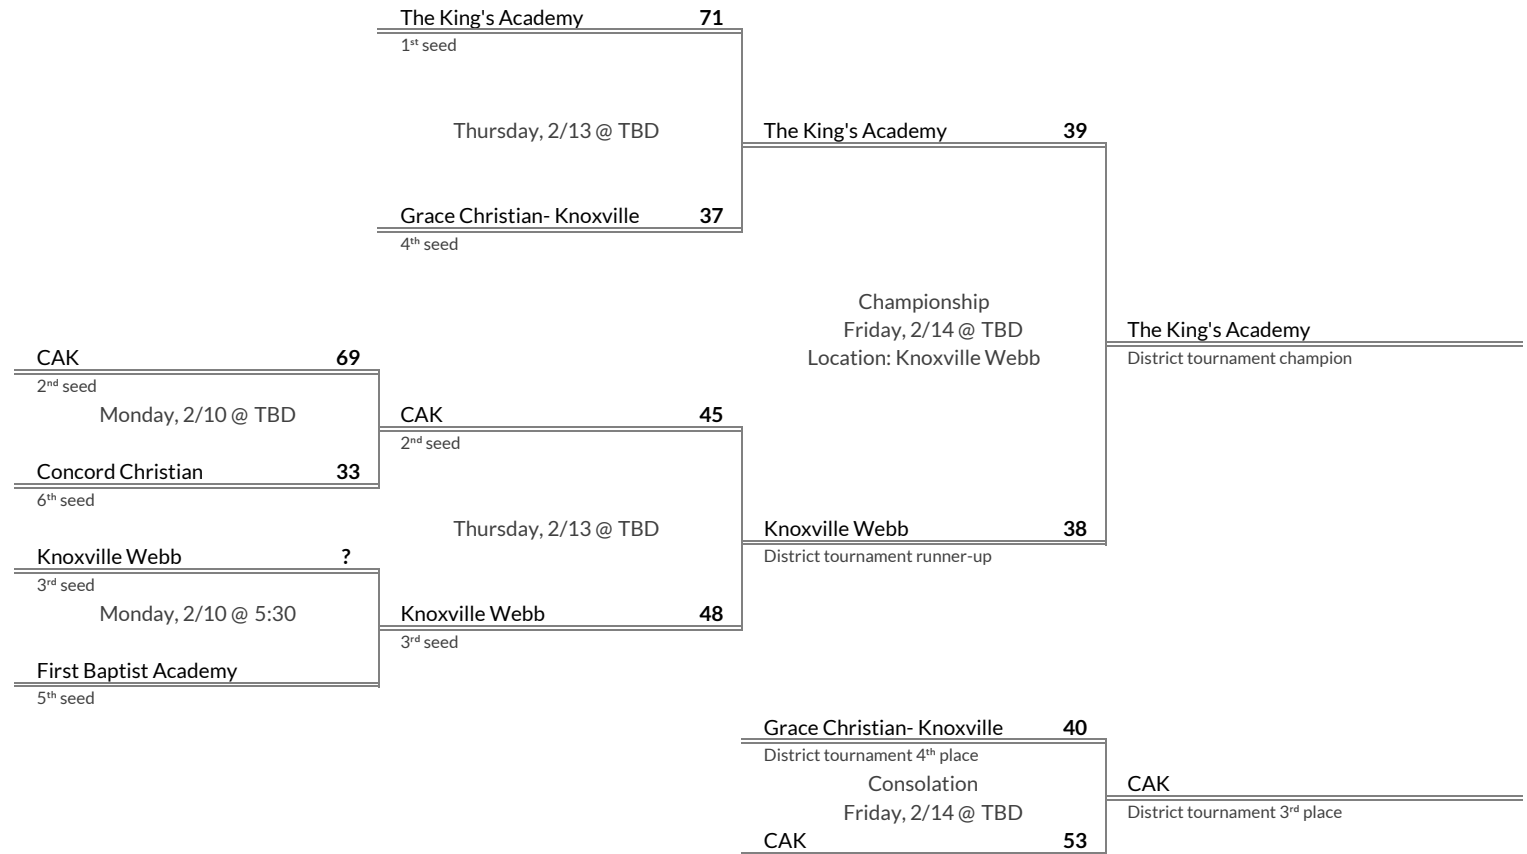

Regular Season Results

- 1 The King's Academy
- 2 CAK
- 3 Knoxville Webb
- 4 Grace Christian- Knoxville
- 5 First Baptist Academy
- 6 Concord Christian

DII A East District 1 Girls Basketball Brackets

brought to you by:

Tournament Results

1. The King's Academy
2. Knoxville Webb
3. CAK
4. Grace Christian- Knoxville