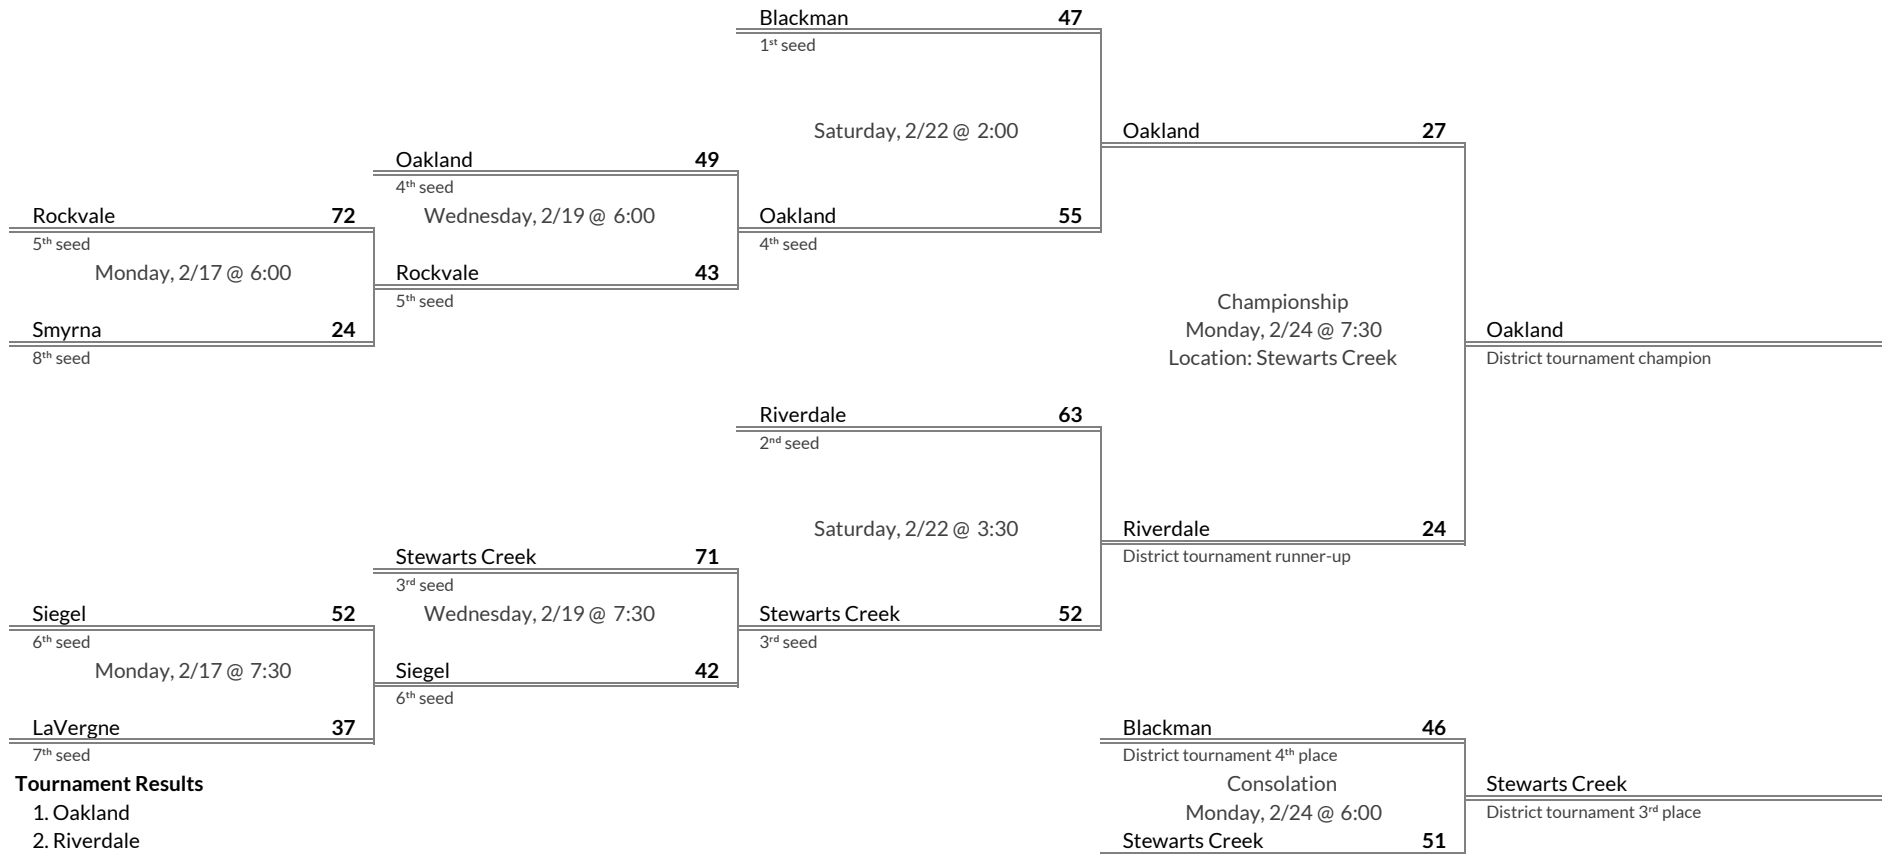

Regular Season Results

- 1 Blackman
- 2 Riverdale
- 3 Stewarts Creek
- 4 Oakland
- 5 Rockvale
- 6 Siegel
- 7 LaVergne
- 8 Smyrna

District 7AAA Girls Basketball Brackets

brought to you by:

Tournament Results

1. Oakland
2. Riverdale
3. Stewarts Creek
4. Blackman