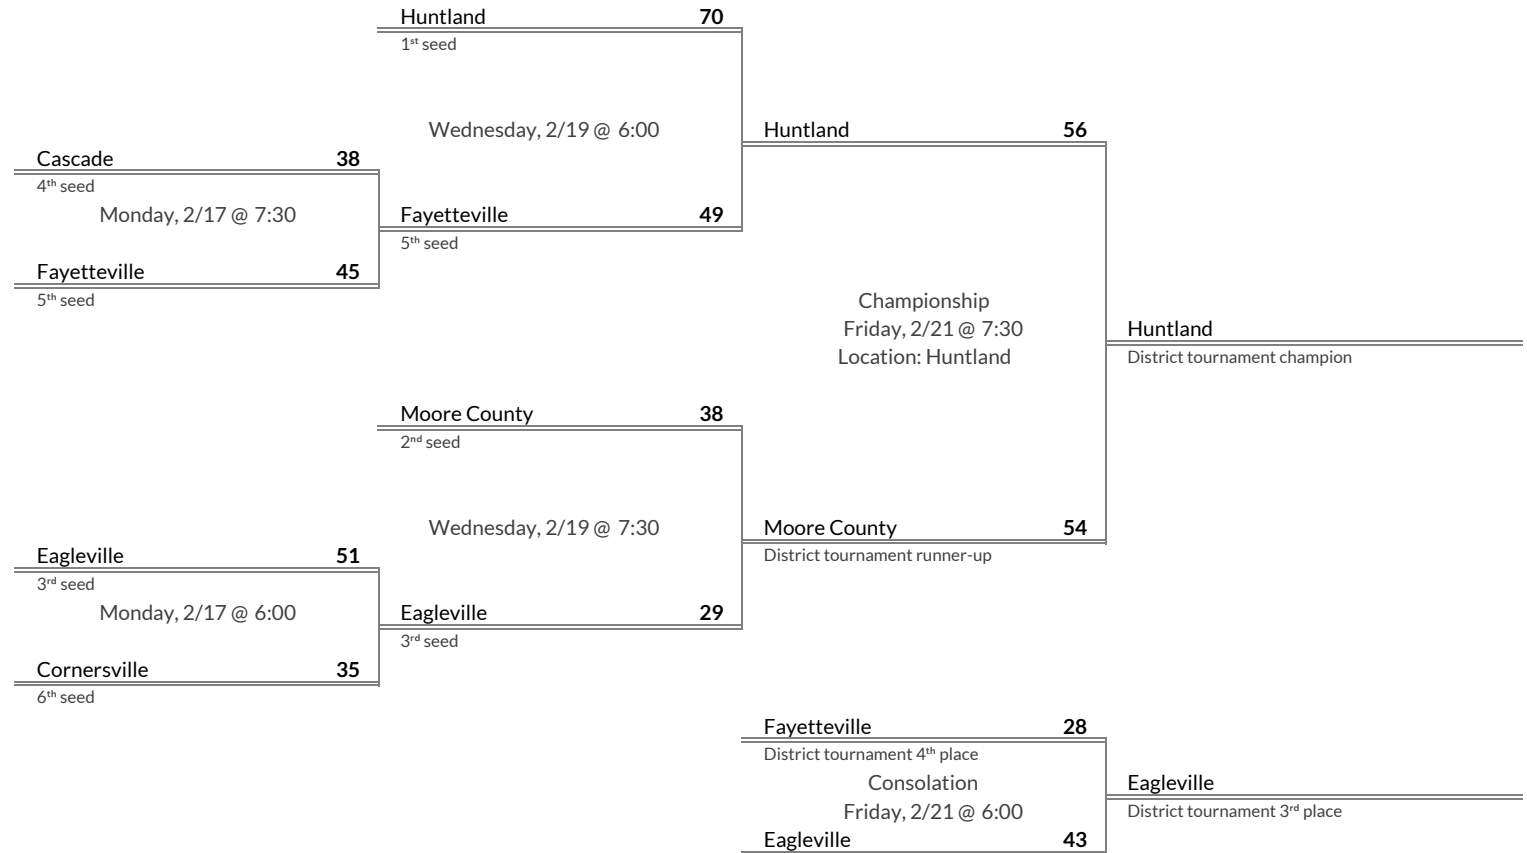

brought to you by:

Tournament Results

- 1. LEAD Academy
- 2. Merrol Hyde
- 3. STEM Prep Academy
- 4. KIPP- Nashville

Regular Season Results

- 1 Huntland
- 2 Moore County
- 3 Eagleville
- 4 Cascade
- 5 Fayetteville
- 6 Cornersville

District 8A Girls Basketball Brackets

brought to you by:

Tournament Results

- 1. Huntland
- 2. Moore County
- 3. Eagleville
- 4. Fayetteville

Regular Season Results

- 1 Jo Byrns
- 2 Houston County
- 3 McEwen
- 4 East Robertson