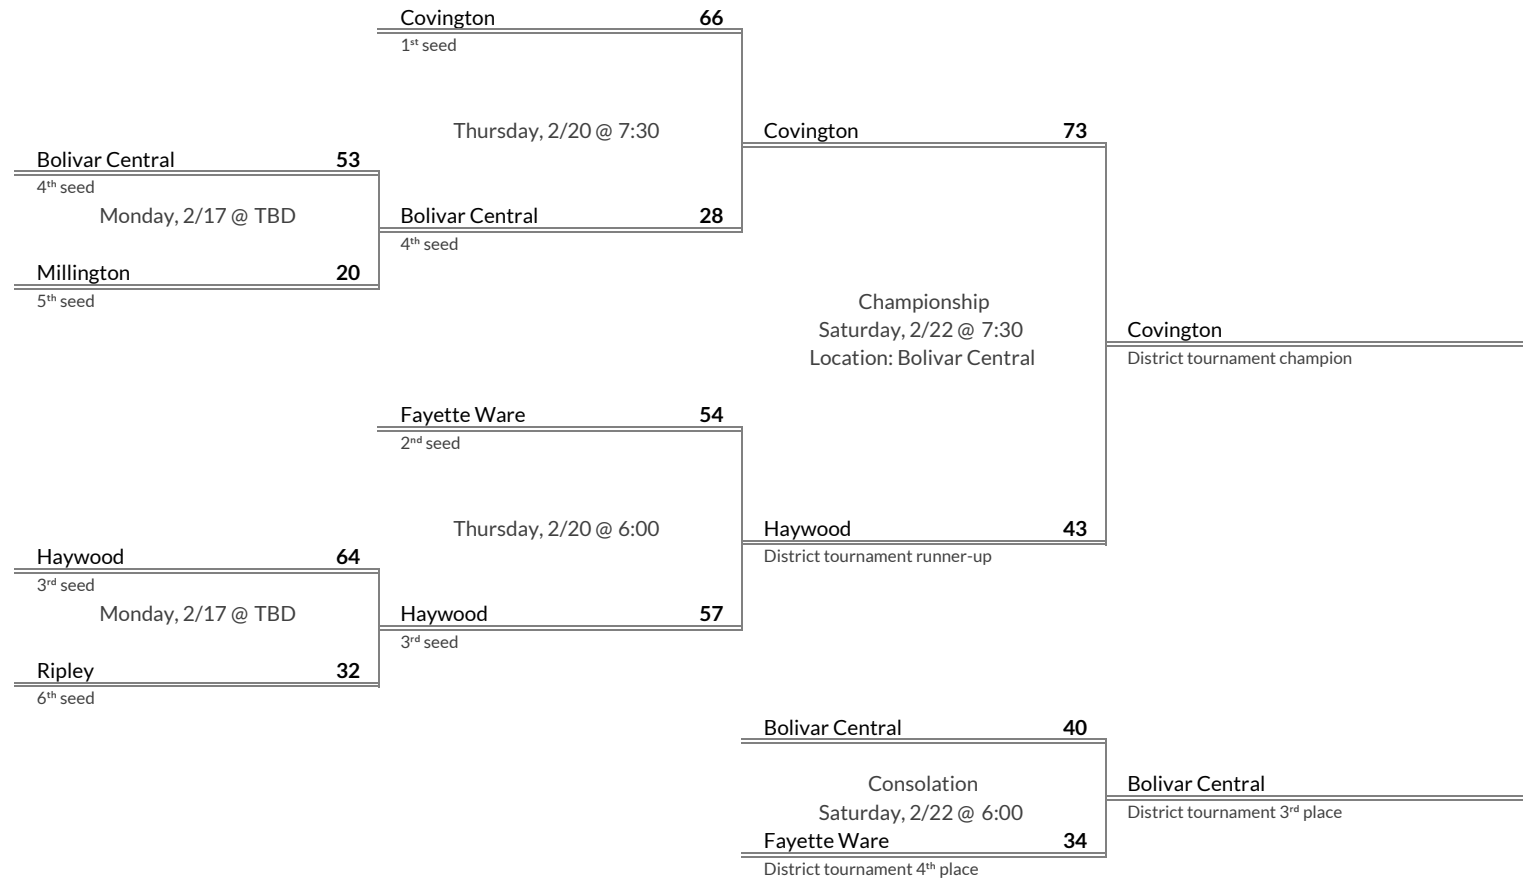

Regular Season Results

- 1 Covington
- 2 Fayette Ware
- 3 Haywood
- 4 Bolivar Central
- 5 Millington
- 6 Ripley

District 15AA Girls Basketball Brackets

brought to you by:

Tournament Results

1. Covington
2. Haywood
3. Bolivar Central
4. Fayette Ware