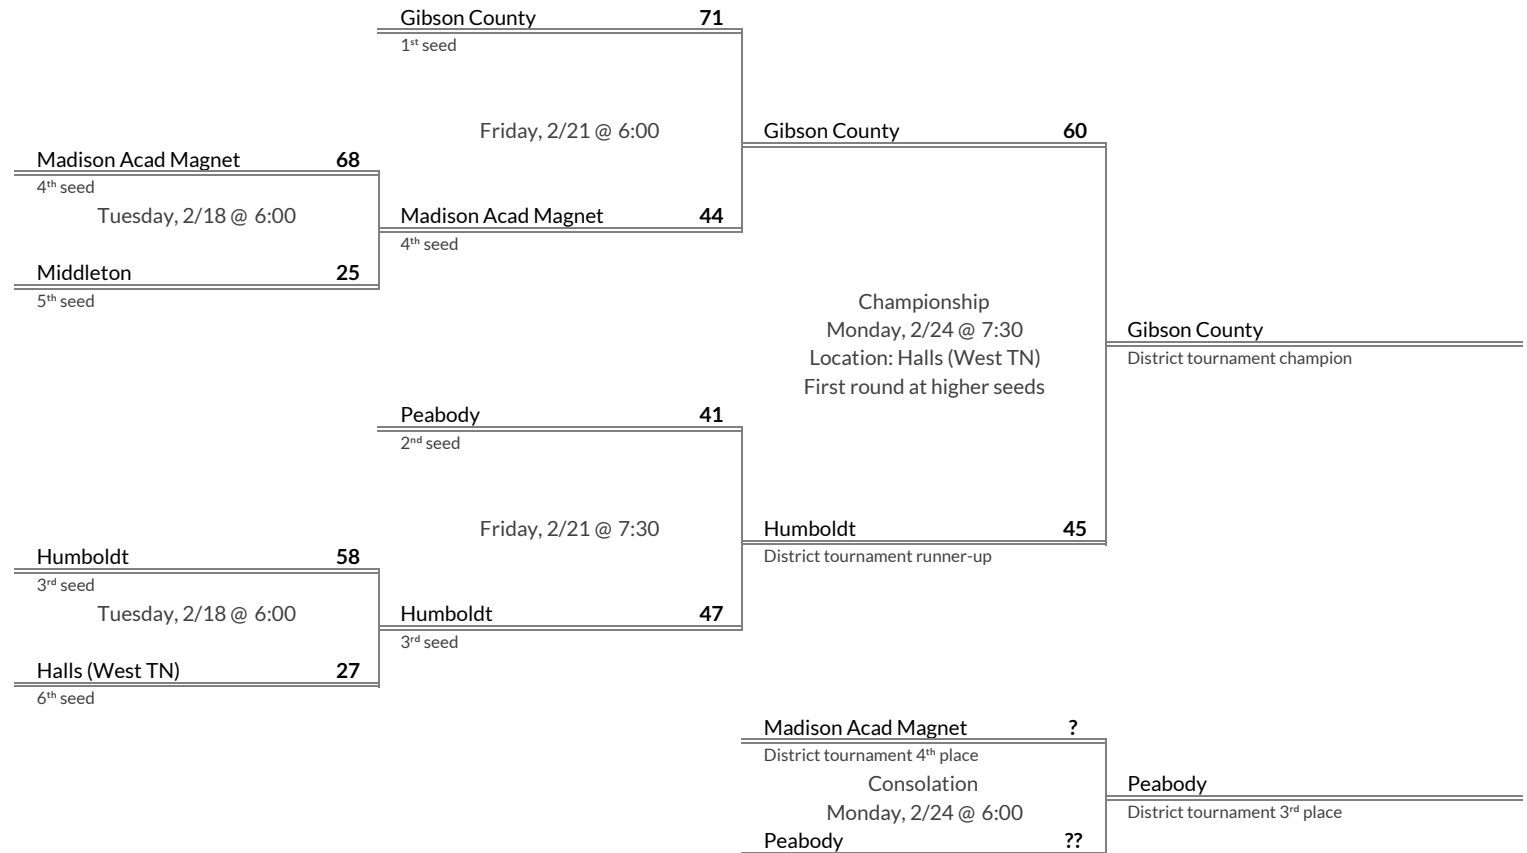

Regular Season Results

- 1 Gibson County
- 2 Peabody
- 3 Humboldt
- 4 Madison Acad Magnet
- 5 Middleton
- 6 Halls (West TN)

District 14A Girls Basketball Brackets

brought to you by:

Tournament Results

1. Gibson County
2. Humboldt
3. Peabody
4. Madison Acad Magnet