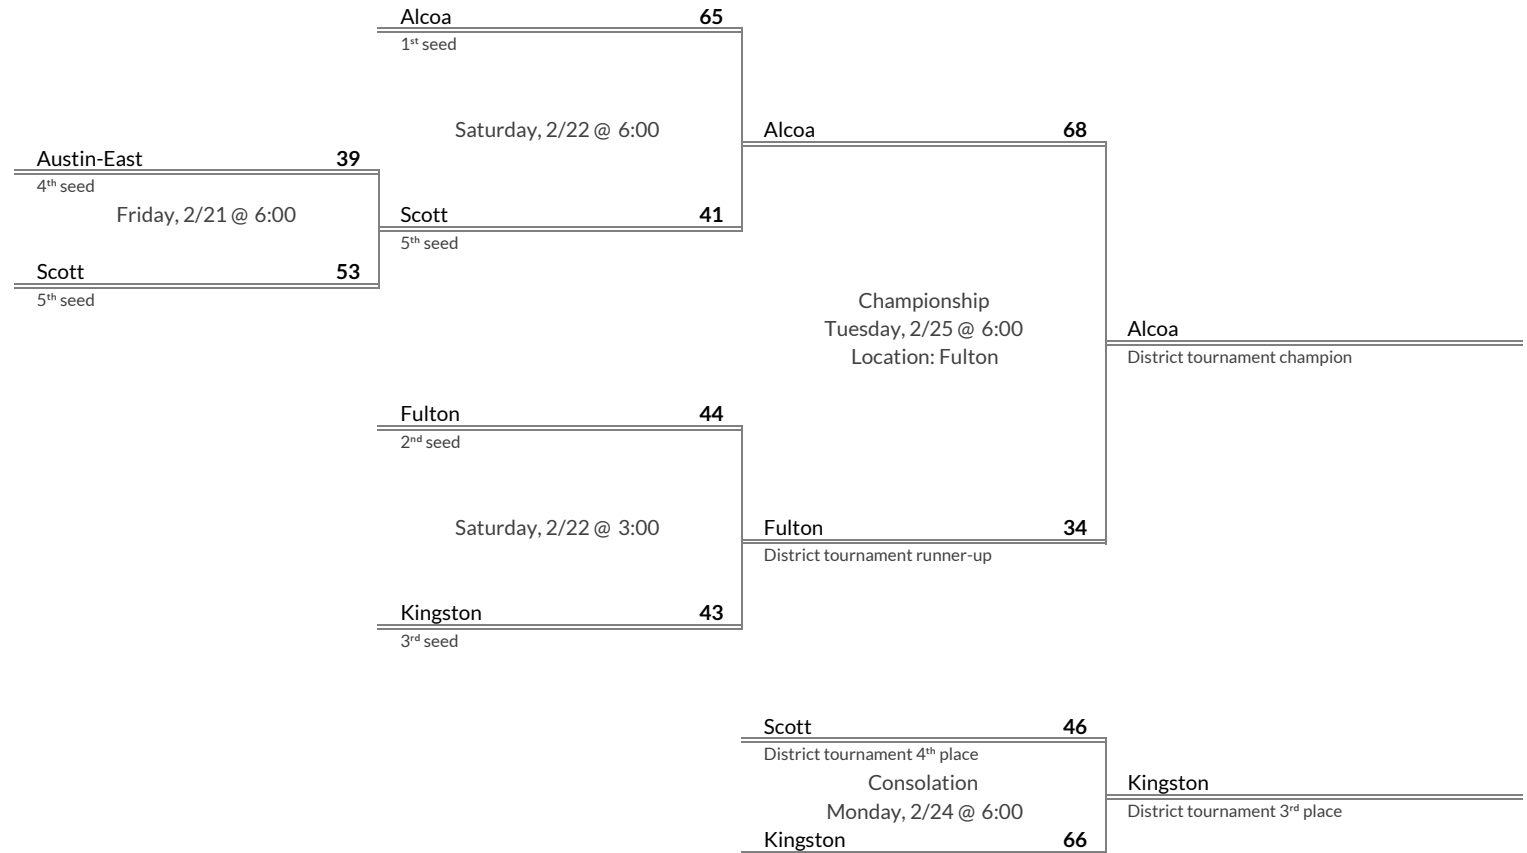

Regular Season Results

- 1 Alcoa
- 2 Fulton
- 3 Kingston
- 4 Austin-East
- 5 Scott

District 4AA Girls Basketball Brackets

brought to you by:

Tournament Results

1. Alcoa
2. Fulton
3. Kingston
4. Scott