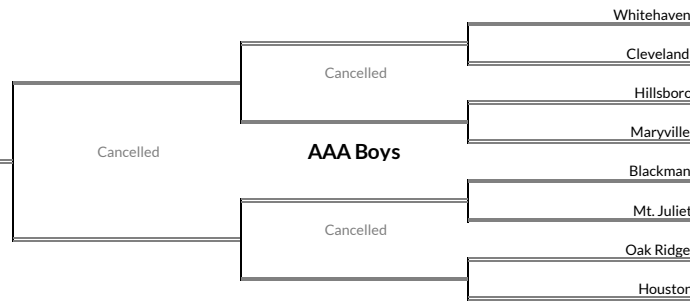

State Tournament Participants

Sectionals

Regions

2020 AAA Girls Basketball Regions & Sectionals

Girls Division I State Tournaments

Boys Division I State Tournaments

**2020 Tennessee Basketball Championships
MTSU's Murphy Center in Murfreesboro**