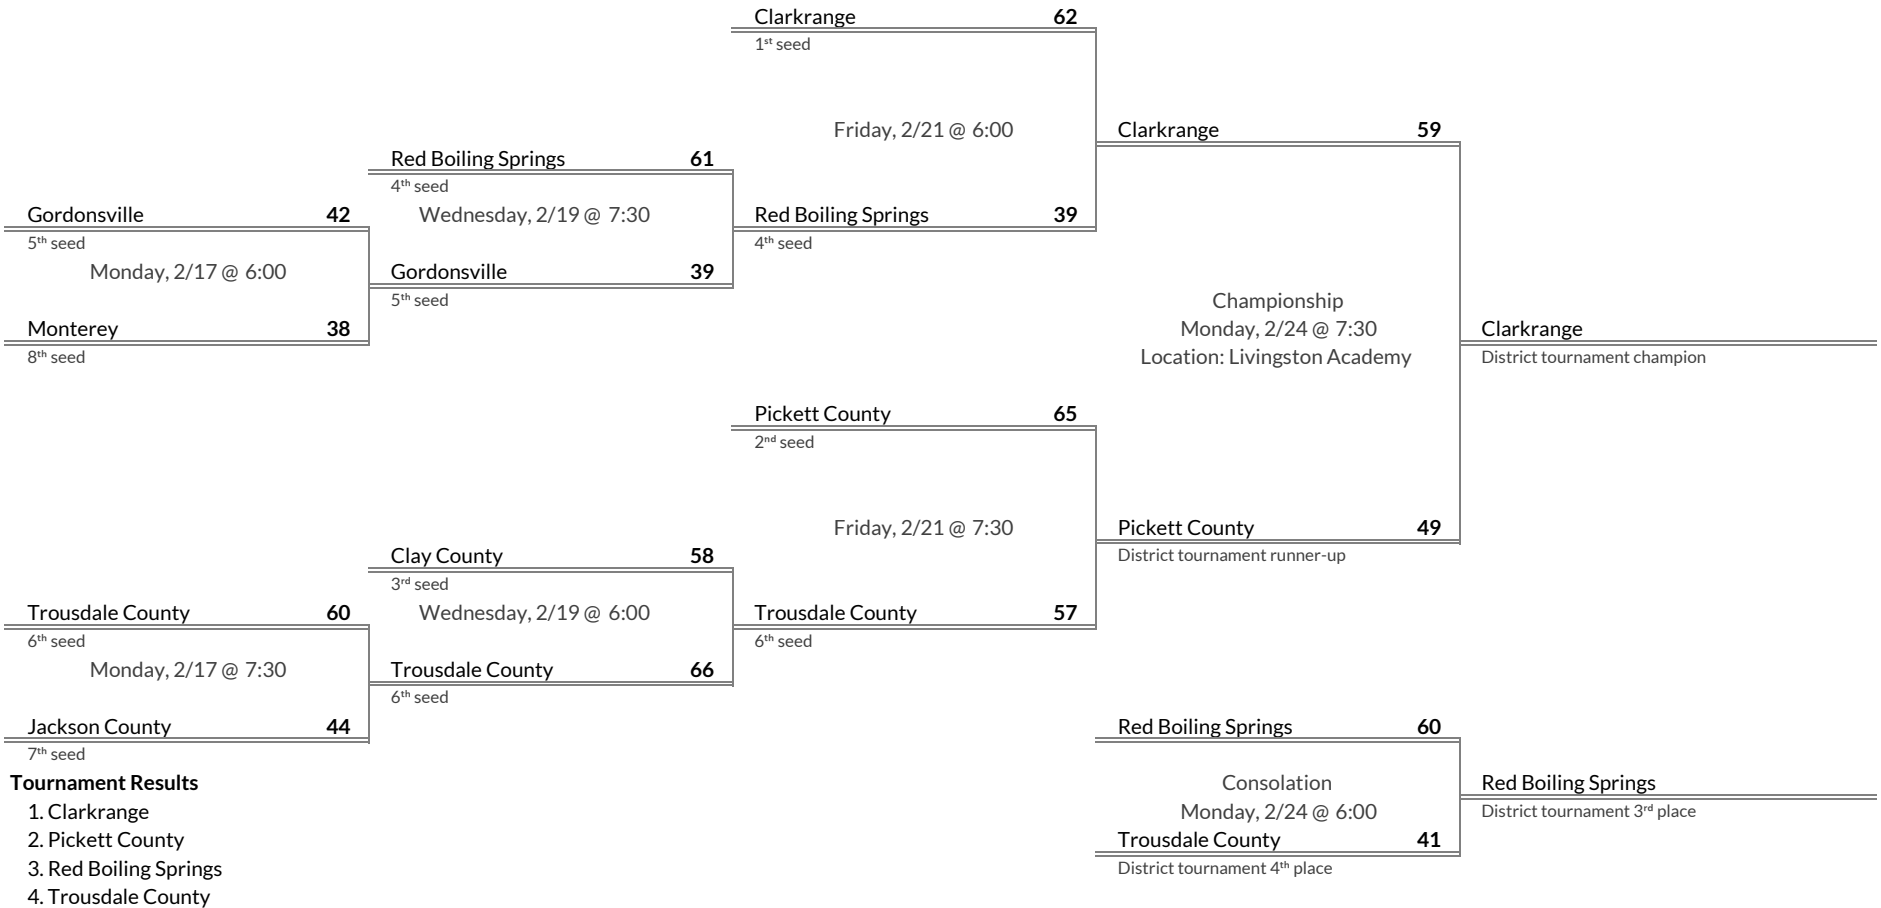

Regular Season Results

- 1 Clarkrange
- 2 Pickett County
- 3 Clay County
- 4 Red Boiling Springs
- 5 Gordonsville
- 6 Trousdale County
- 7 Jackson County
- 8 Monterey

District 6A Girls Basketball Brackets

brought to you by: