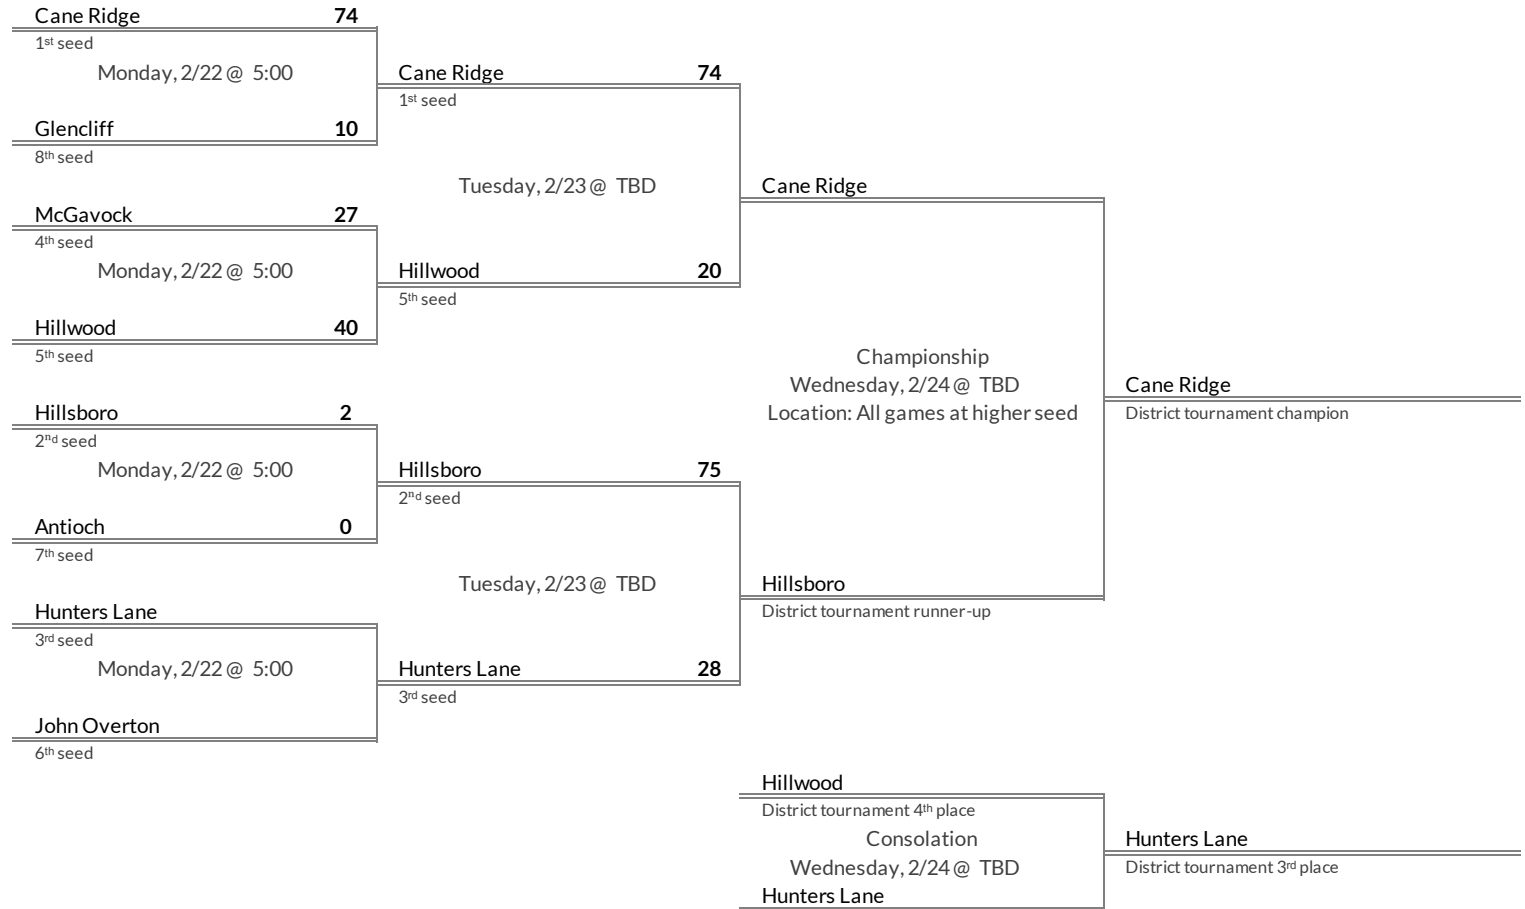

Regular Season Results

- 1 Cane Ridge
- 2 Hillsboro
- 3 Hunters Lane
- 4 McGavock
- 5 Hillwood
- 6 John Overton
- 7 Antioch
- 8 Glenciff

District 12AAA Girls Basketball Brackets

brought to you by:

Tournament Results

1. Cane Ridge
2. Hillsboro
3. Hunters Lane
4. Hillwood