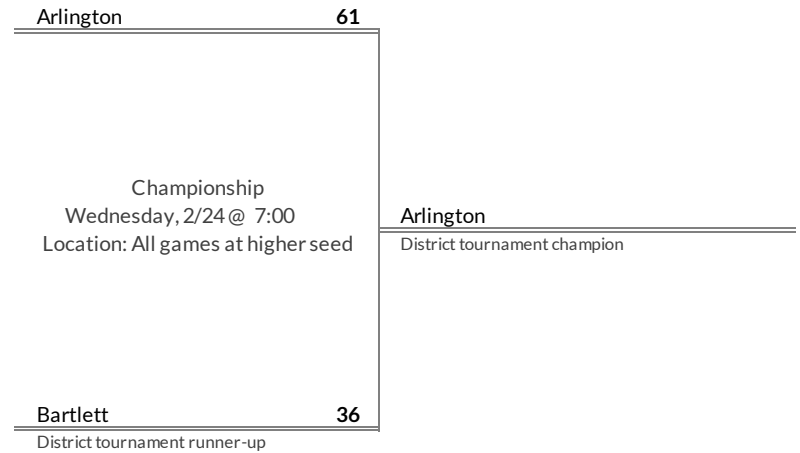

District 12AAA Girls Basketball Brackets

brought to you by:

Tournament Results

- 1. Cane Ridge
- 2. Hillsboro
- 3. Hunters Lane
- 4. Hillwood

Regular Season Results

- 1 Hardin County
- 2 Dyer County
- 3 Munford
- 4 Liberty
- 5 Brighton

District 13AAA Girls Basketball Brackets

brought to you by:

Tournament Results

- 1. Hardin County
- 2. Dyer County
- 3. Munford
- 4. Brighton

- Regular Season Results**
- 1 Arlington
 - 2 Bartlett

District 14AAA Girls Basketball Brackets

brought to you by:

Tournament Results

1. Arlington
2. Bartlett
- 3.
- 4.

- Regular Season Results**
 1 Collierville
 2 Houston

District 15AAA Girls Basketball Brackets

brought to you by:

Tournament Results

1. Collierville
2. Houston
- 3.
- 4.