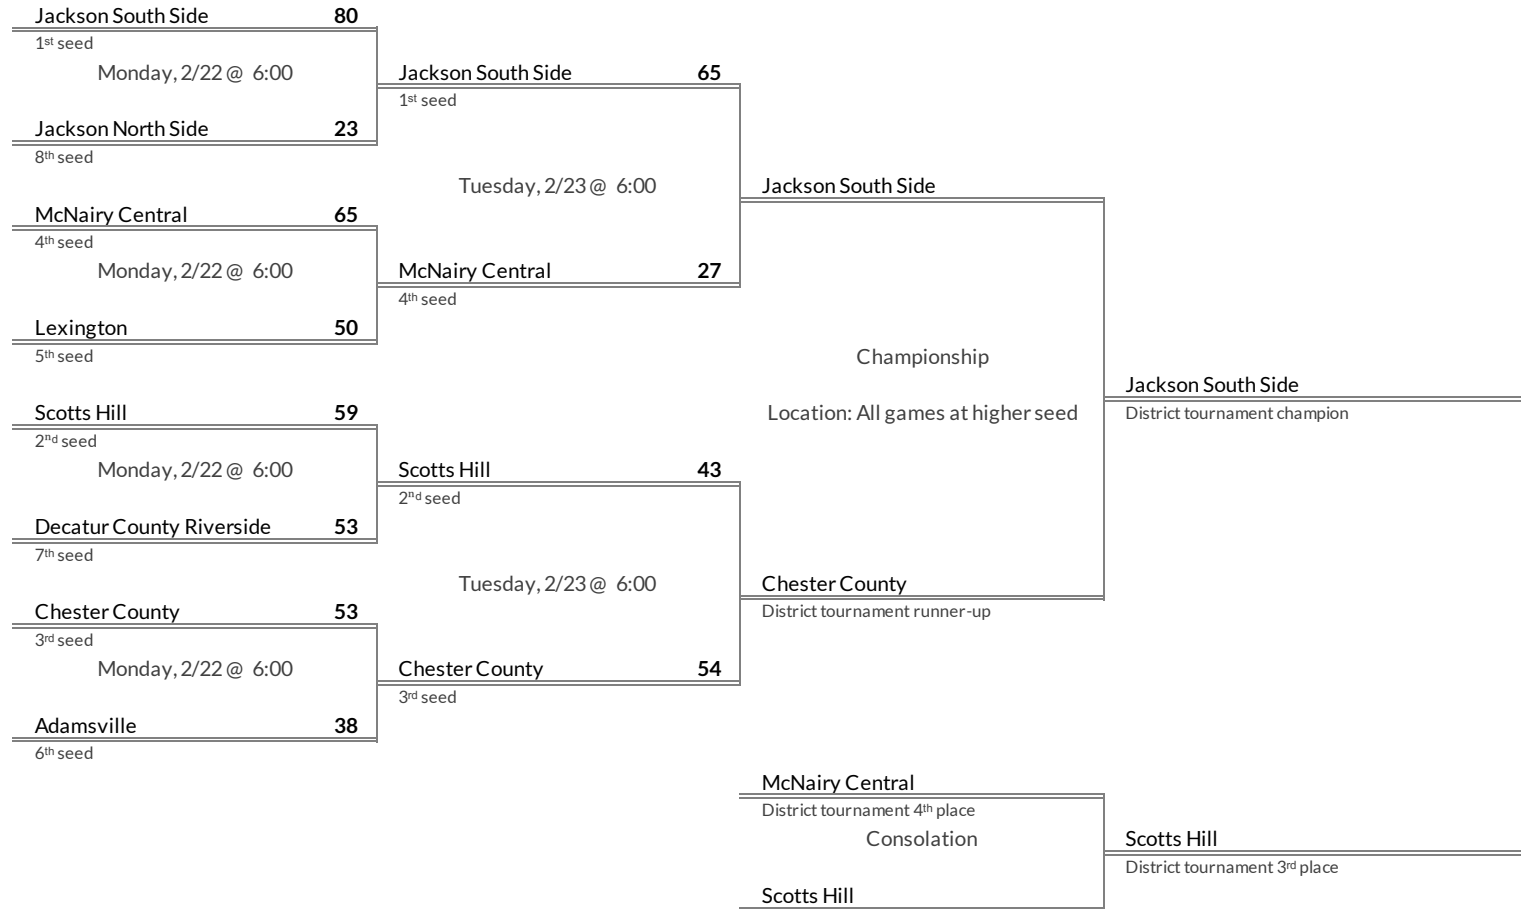

District 13AA Girls Basketball Brackets

brought to you by:

Tournament Results

- 1. Westview
- 2. South Gibson
- 3. Crockett County
- 4. Dyersburg

Regular Season Results

- 1 Jackson South Side
- 2 Scotts Hill
- 3 Chester County
- 4 McNairy Central
- 5 Lexington
- 6 Adamsville
- 7 Decatur County Riverside
- 8 Jackson North Side

District 14AA Girls Basketball Brackets

brought to you by:

Tournament Results

- 1. Jackson South Side
- 2. Chester County
- 3. Scotts Hill
- 4. McNairy Central

Regular Season Results

- 1 Covington
- 2 Fayette Ware
- 3 Haywood
- 4 Millington
- 5 Bolivar Central
- 6 Ripley