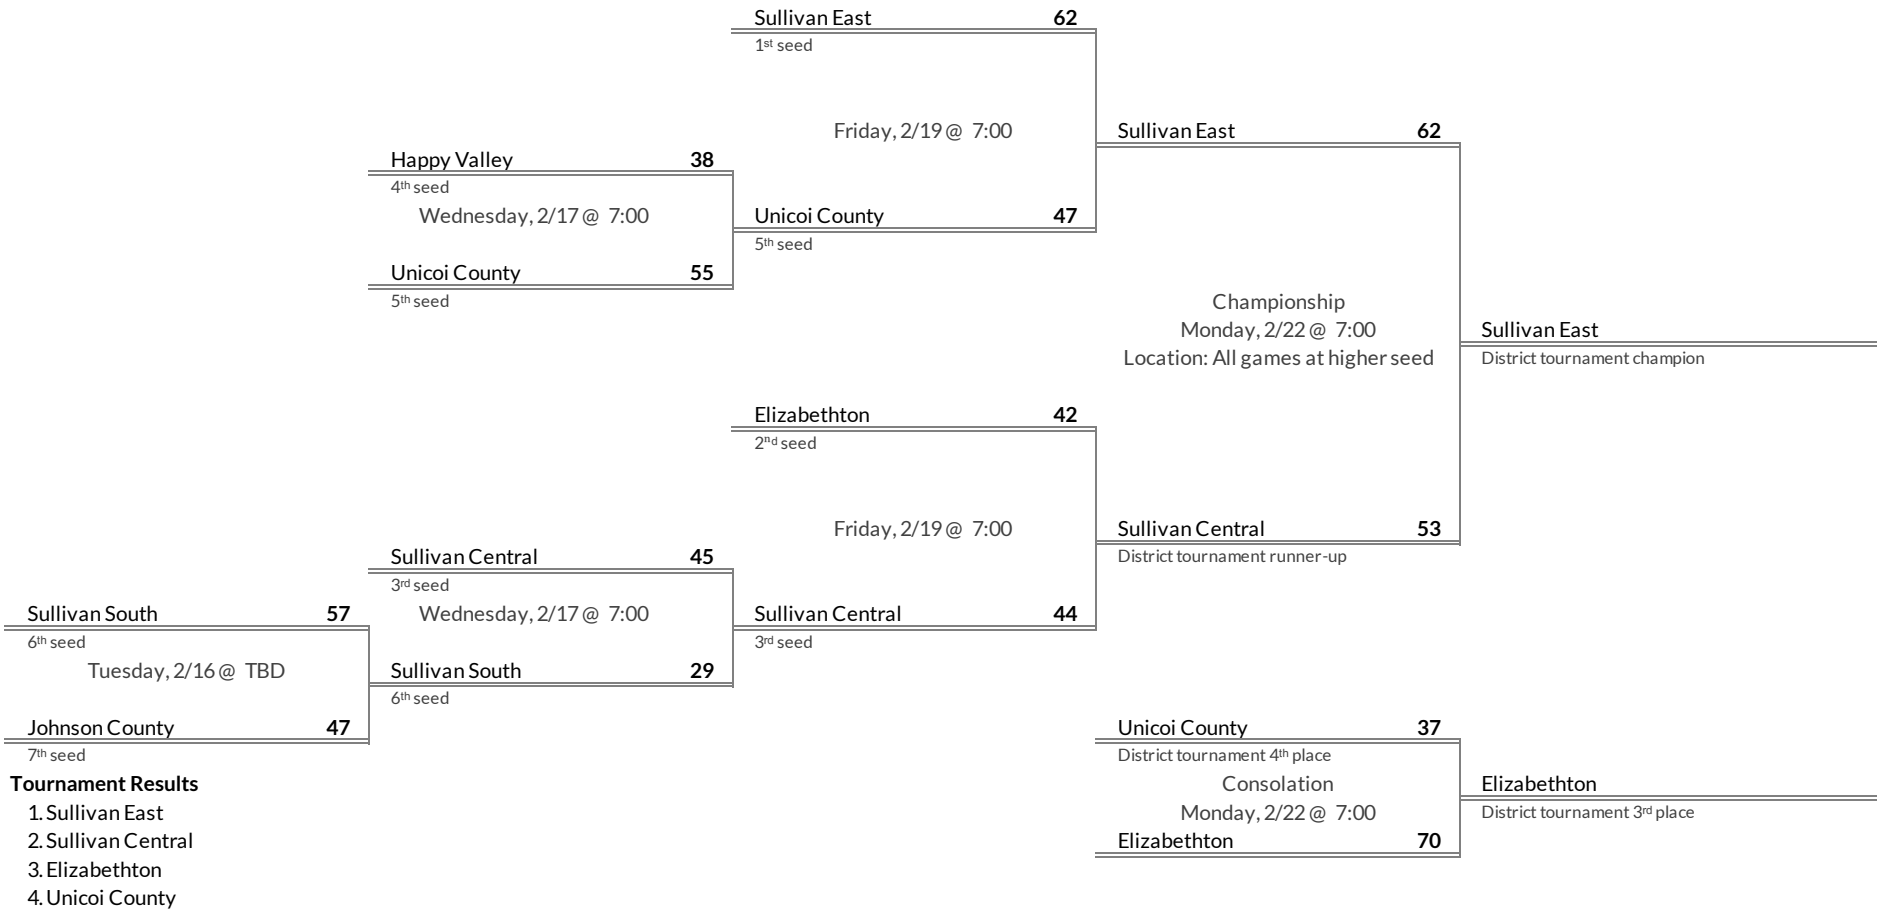

District 15A Girls Basketball Brackets

brought to you by:

Tournament Results

1. MAHS
2. Memphis Business
- 3.
- 4.

District 16A Girls Basketball Brackets

brought to you by:

Regular Season Results

- 1 Sullivan East
- 2 Elizabethton
- 3 Sullivan Central
- 4 Happy Valley
- 5 Unicoi County
- 6 Sullivan South
- 7 Johnson County

District 1AA Girls Basketball Brackets

brought to you by:

Tournament Results

- 1. Sullivan East
- 2. Sullivan Central
- 3. Elizabethton
- 4. Unicoi County

Regular Season Results

- 1 Grainger
- 2 Greeneville
- 3 South Greene
- 4 Cumberland Gap
- 5 Chuckey-Doak
- 6 Claiborne
- 7 West Greene