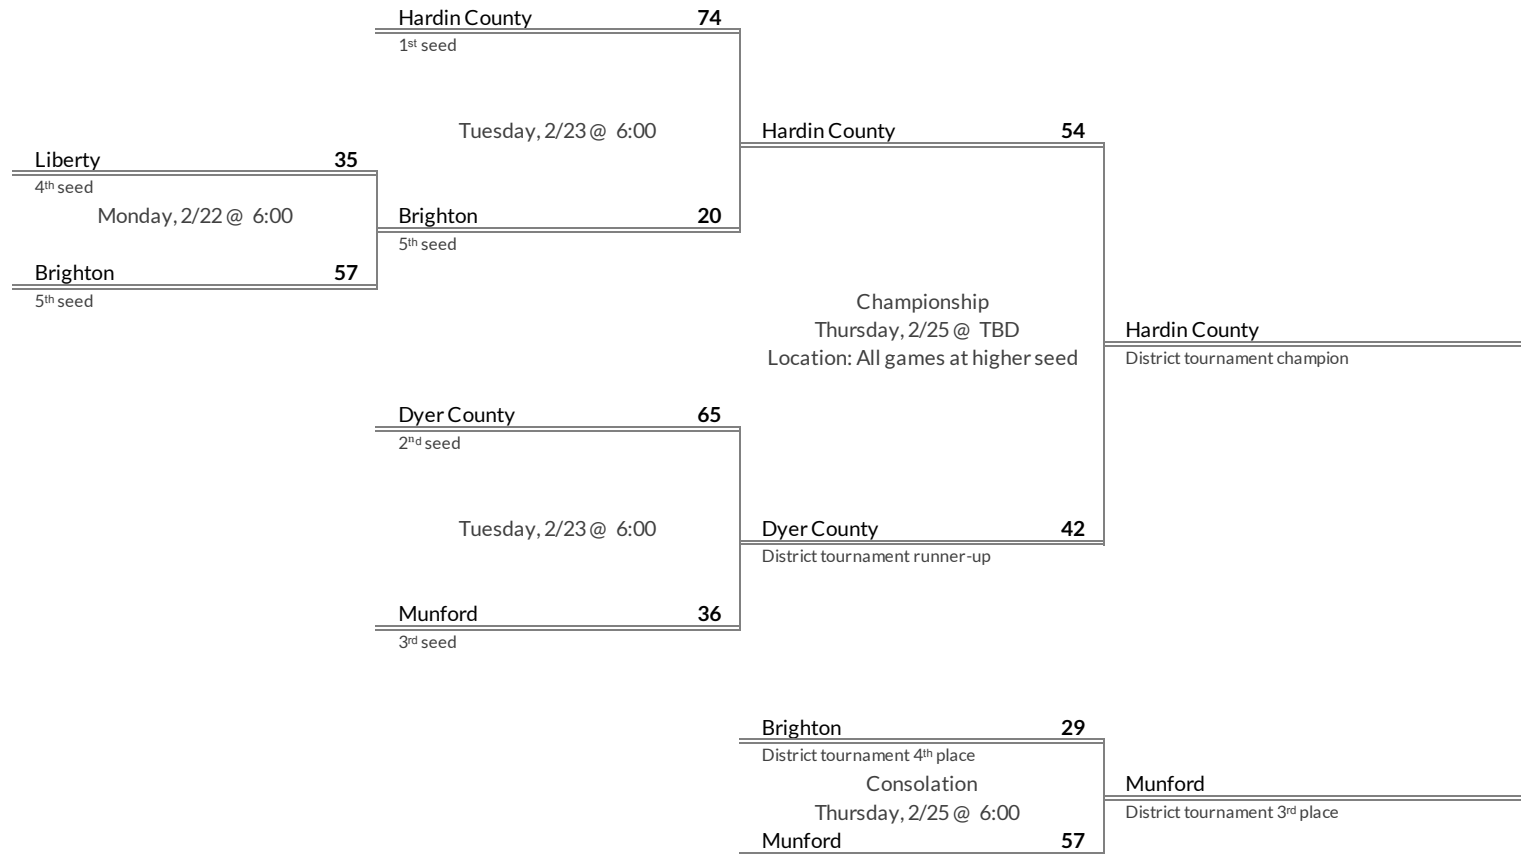

Regular Season Results

- 1 Hardin County
- 2 Dyer County
- 3 Munford
- 4 Liberty
- 5 Brighton

District 13AAA Girls Basketball Brackets

brought to you by:

Tournament Results

1. Hardin County
2. Dyer County
3. Munford
4. Brighton