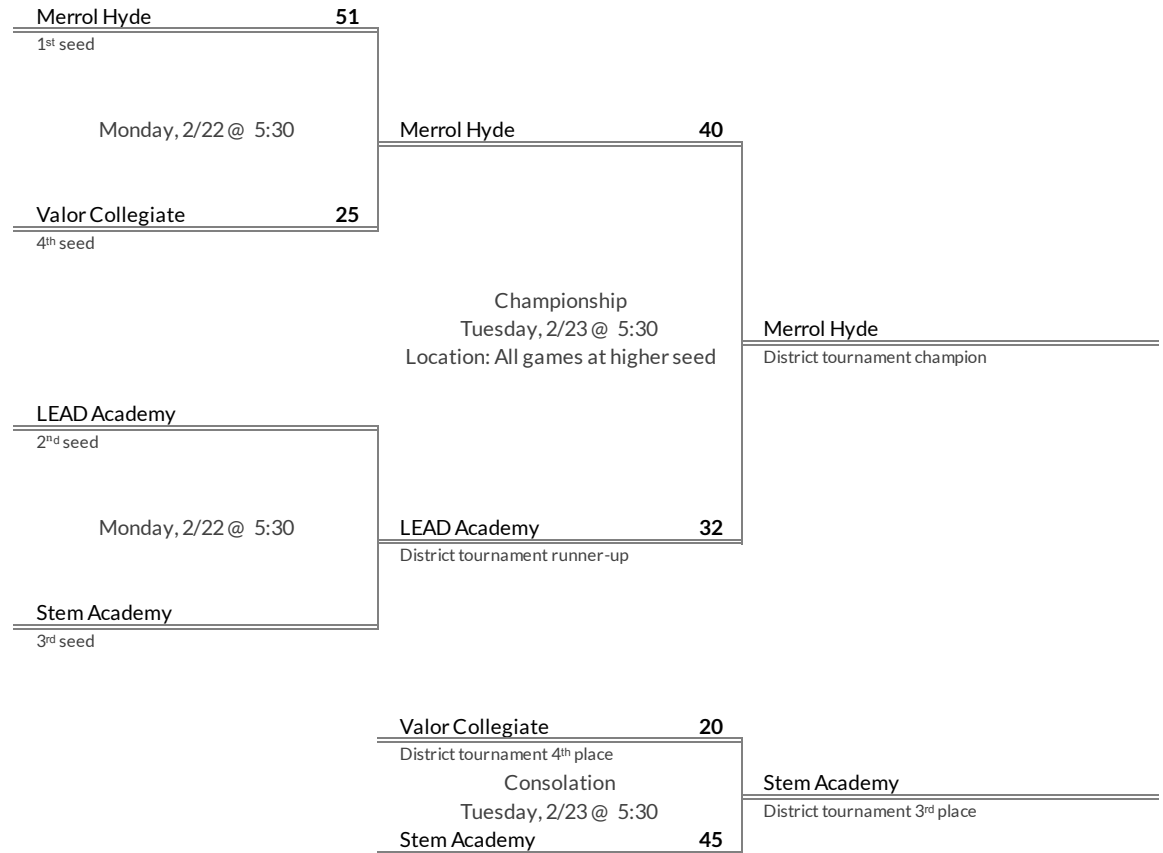

brought to you by:

Tournament Results

- 1. Van Buren County
- 2. Whitwell
- 3. South Pittsburg
- 4. Hardy Memorial

Regular Season Results

- 1 Clarkrange
- 2 Clay County
- 3 Pickett County
- 4 Red Boiling Springs
- 5 Jackson County
- 6 Gordonsville
- 7 Monterey
- 8 Trousdale County

District 6A Girls Basketball Brackets

brought to you by:

Tournament Results

- 1. Clarkrange
- 2. Clay County
- 3. Pickett County
- 4. Red Boiling Springs

Regular Season Results

- 1 Merrol Hyde
- 2 LEAD Academy
- 3 Stem Academy
- 4 Valor Collegiate

District 7A Girls Basketball Brackets

brought to you by:

Tournament Results

- 1. Merrol Hyde
- 2. LEAD Academy
- 3. Stem Academy
- 4. Valor Collegiate

Regular Season Results

- 1 Huntland
- 2 Eagleville
- 3 Moore County
- 4 Fayetteville
- 5 Cascade
- 6 Cornersville