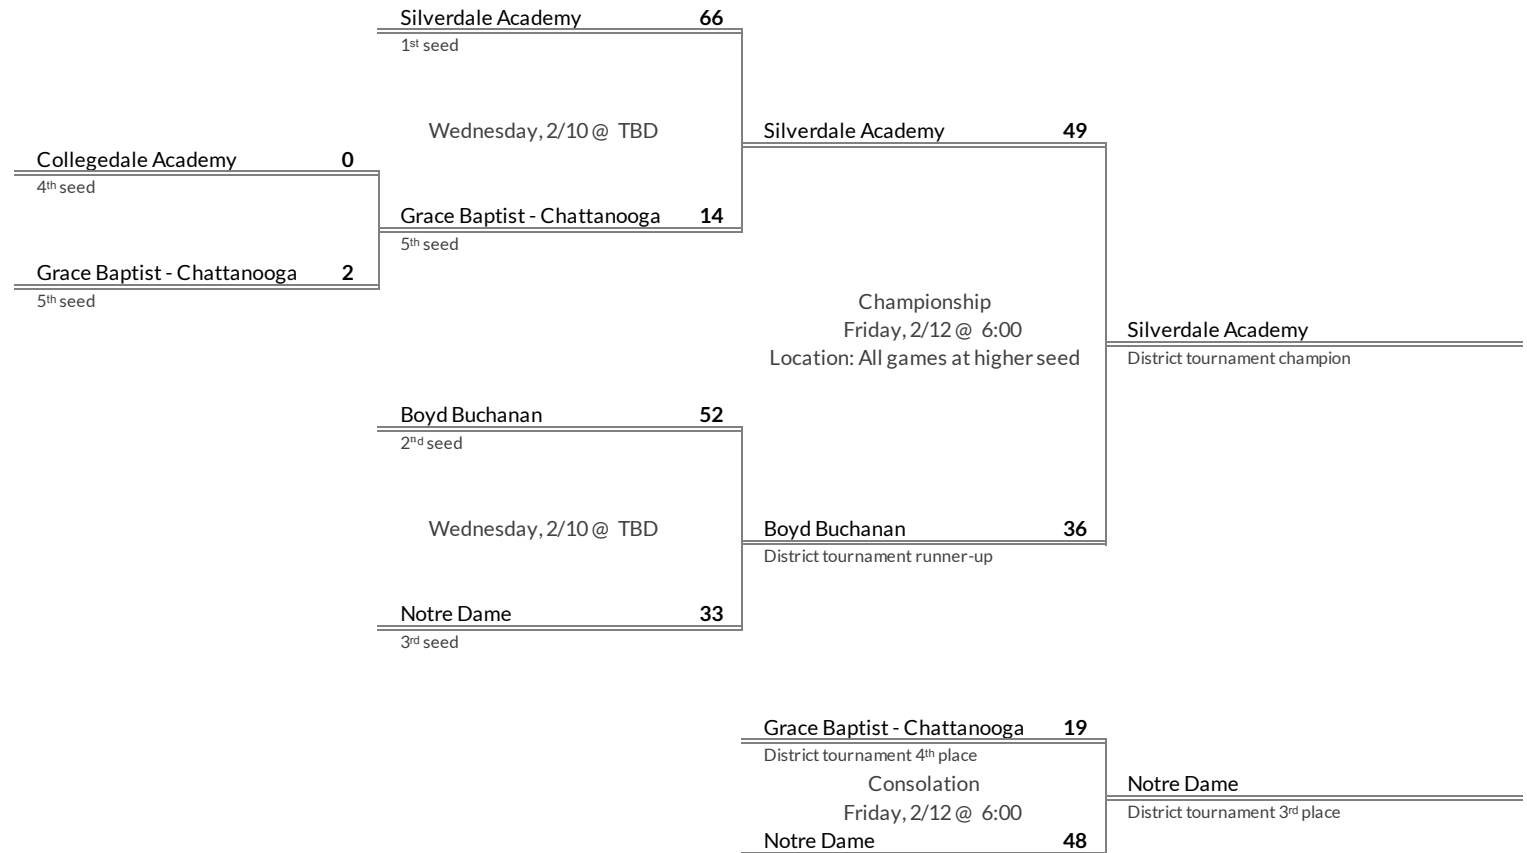

Regular Season Results

- 1 Silverdale Academy
- 2 Boyd Buchanan
- 3 Notre Dame
- 4 Collegedale Academy
- 5 Grace Baptist - Chattanooga

DII A East District 2 Girls Basketball Brackets

brought to you by:

Tournament Results

1. Silverdale Academy
2. Boyd Buchanan
3. Notre Dame
4. Grace Baptist - Chattanooga