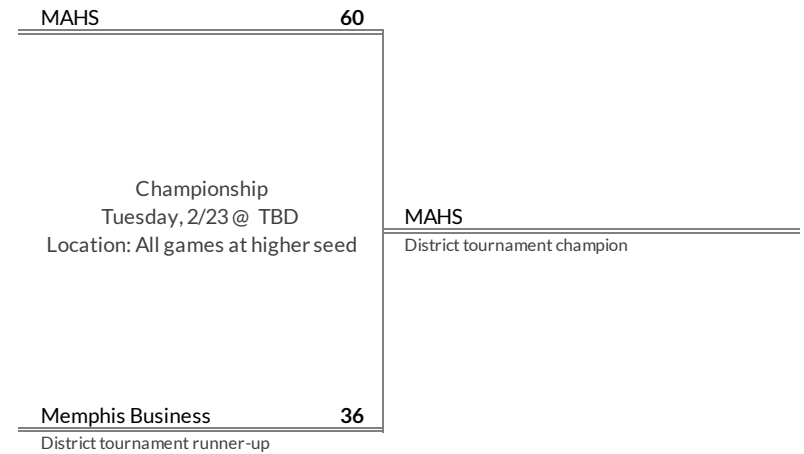

District 11A Girls Basketball Brackets

brought to you by:

Tournament Results

- 1. McKenzie
- 2. Huntingdon
- 3. West Carroll
- 4. Big Sandy

Regular Season Results

- 1 Summertown
- 2 Loretto
- 3 Wayne County
- 4 Collinwood
- 5 Perry County
- 6 Frank Hughes

District 13A Girls Basketball Brackets

brought to you by:

Tournament Results

- 1. Greenfield
- 2. Union City
- 3. Gleason
- 4. Bradford

Regular Season Results

- 1 Gibson County
- 2 Peabody
- 3 Madison Acadademic Magnet
- 4 Halls (West TN)
- 5 Humboldt
- 6 Middleton

District 14A Girls Basketball Brackets

brought to you by:

Tournament Results

- 1. Gibson County
- 2. Peabody
- 3. Madison Acadademic Magnet
- 4. Halls (West TN)

- Regular Season Results**
- 1 MAHS
 - 2 Memphis Business

District 15A Girls Basketball Brackets

brought to you by:

Tournament Results

1. MAHS
2. Memphis Business
- 3.
- 4.

District 16A Girls Basketball Brackets

brought to you by:

Regular Season Results

- 1 Sullivan East
- 2 Elizabethton
- 3 Sullivan Central
- 4 Happy Valley
- 5 Unicoi County
- 6 Sullivan South
- 7 Johnson County