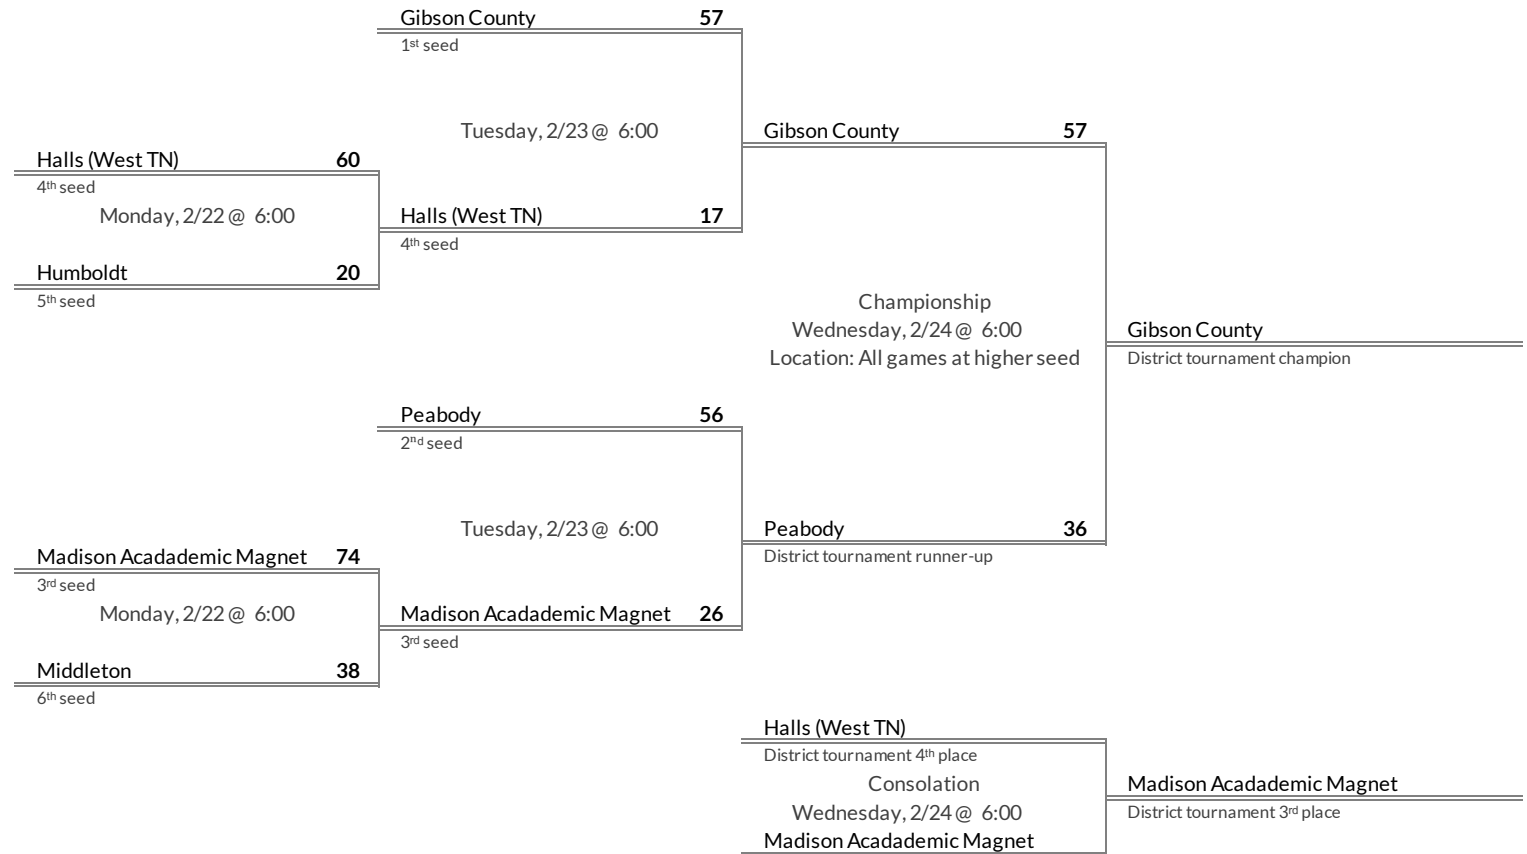

Regular Season Results

- 1 Gibson County
- 2 Peabody
- 3 Madison Acadademic Magnet
- 4 Halls (West TN)
- 5 Humboldt
- 6 Middleton

District 14A Girls Basketball Brackets

brought to you by:

Tournament Results

1. Gibson County
2. Peabody
3. Madison Acadademic Magnet
4. Halls (West TN)