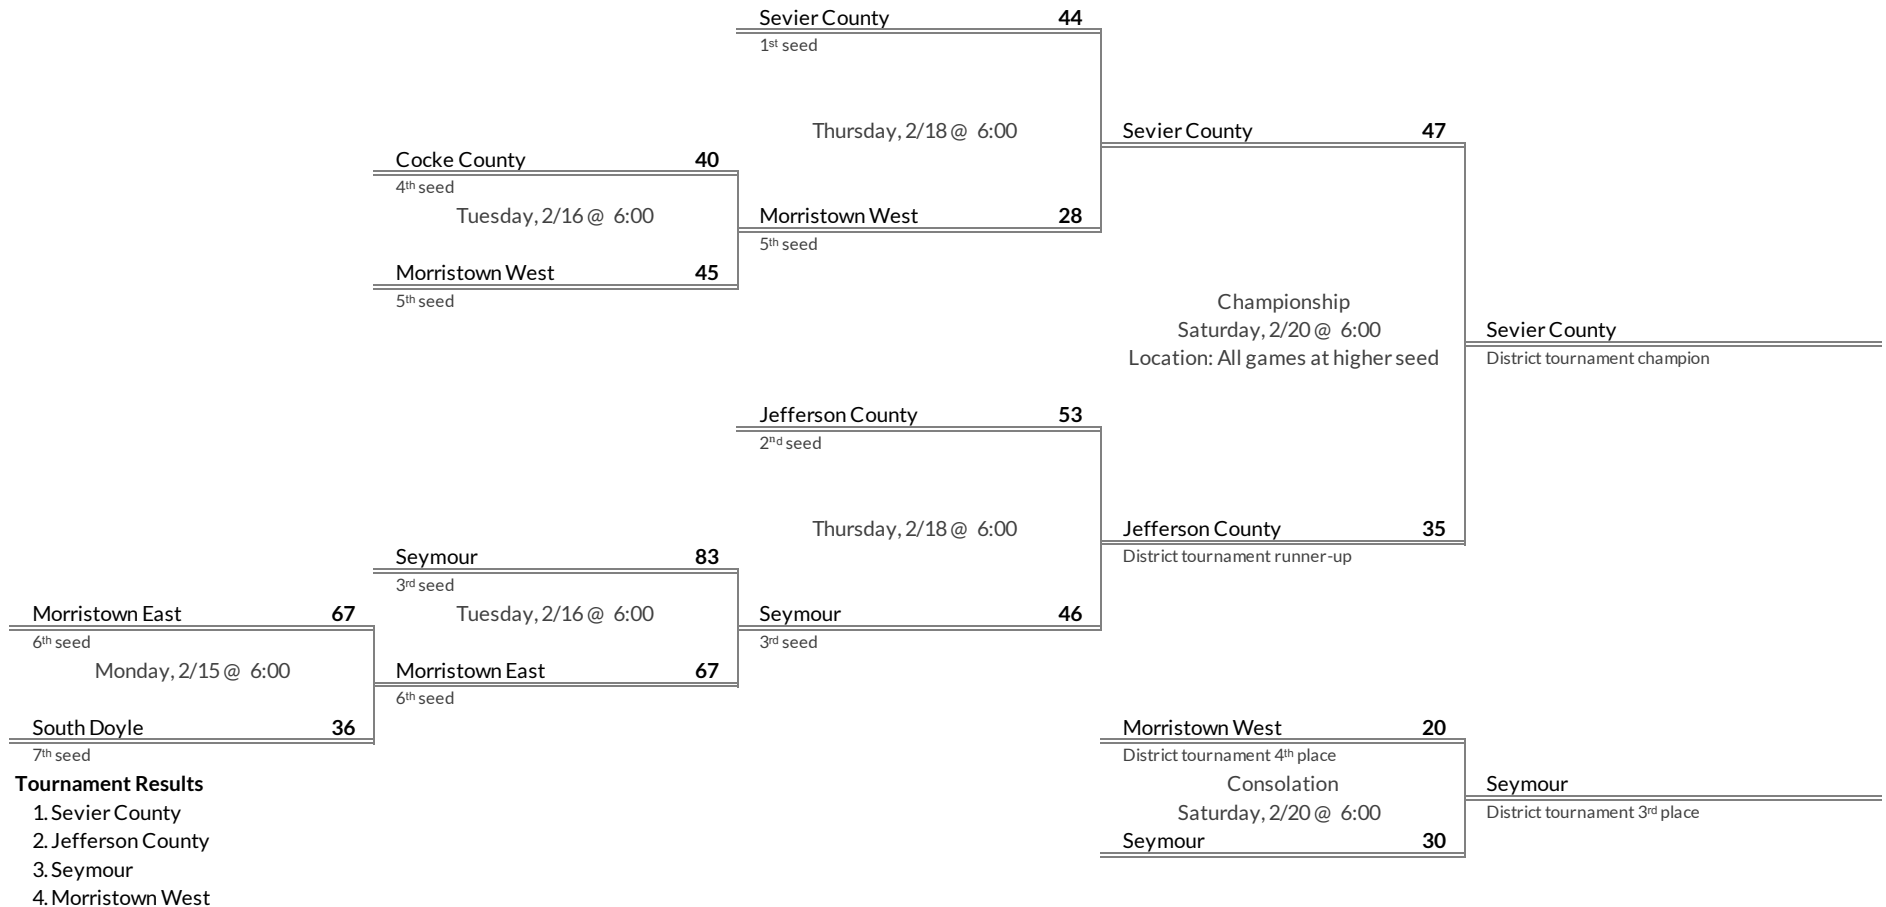

Regular Season Results

- 1 Sevier County
- 2 Jefferson County
- 3 Seymour
- 4 Coker County
- 5 Morristown West
- 6 Morristown East
- 7 South Doyle

District 2AAA Girls Basketball Brackets

brought to you by:

Tournament Results

1. Sevier County
2. Jefferson County
3. Seymour
4. Morristown West