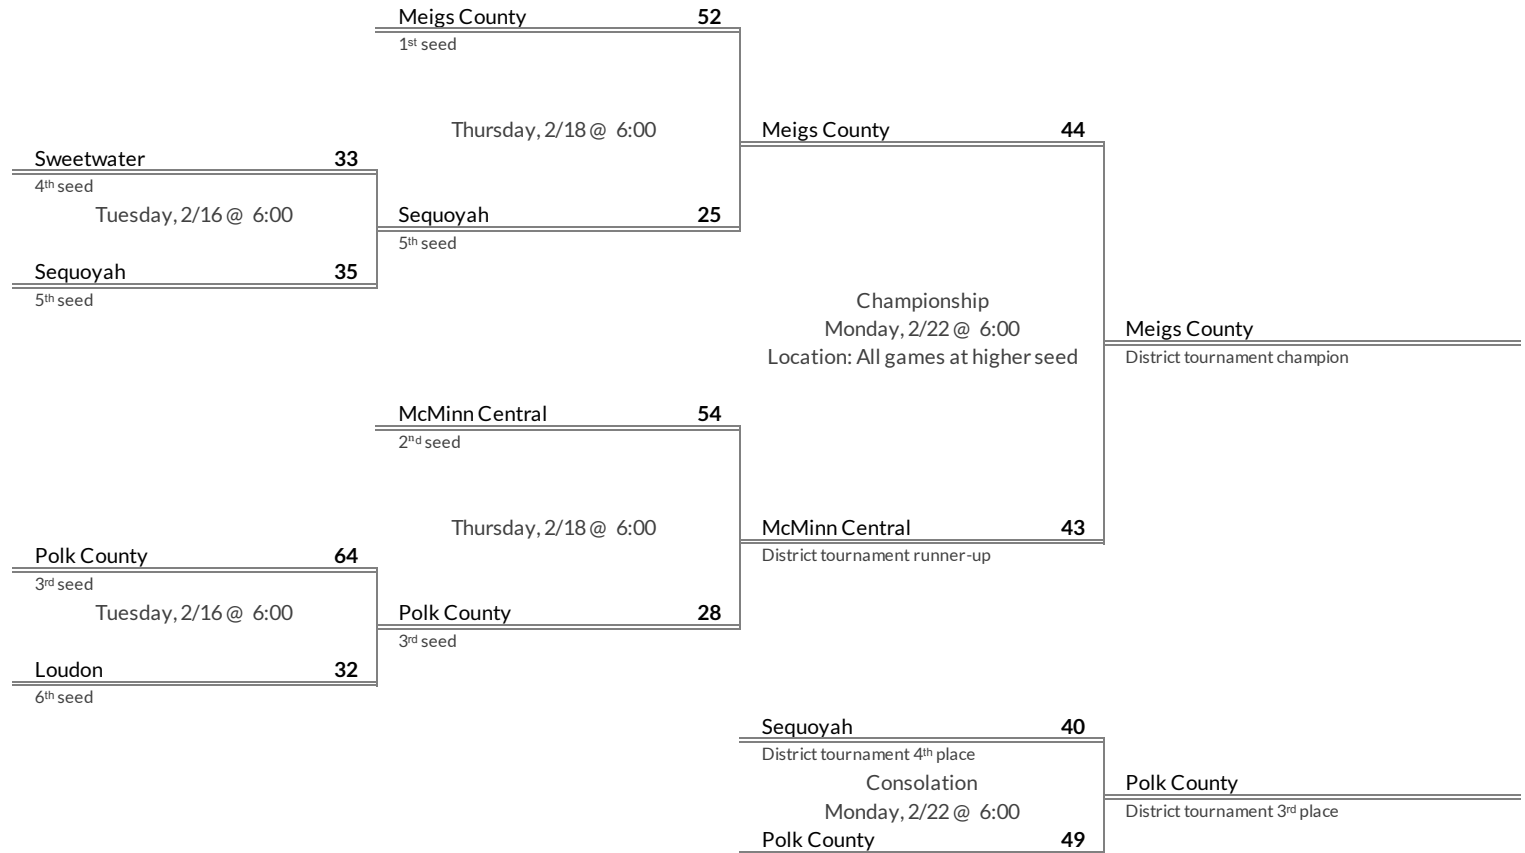

Regular Season Results

- 1 Meigs County
- 2 McMinn Central
- 3 Polk County
- 4 Sweetwater
- 5 Sequoyah
- 6 Loudon

District 5AA Girls Basketball Brackets

brought to you by:

Tournament Results

1. Meigs County
2. McMinn Central
3. Polk County
4. Sequoyah