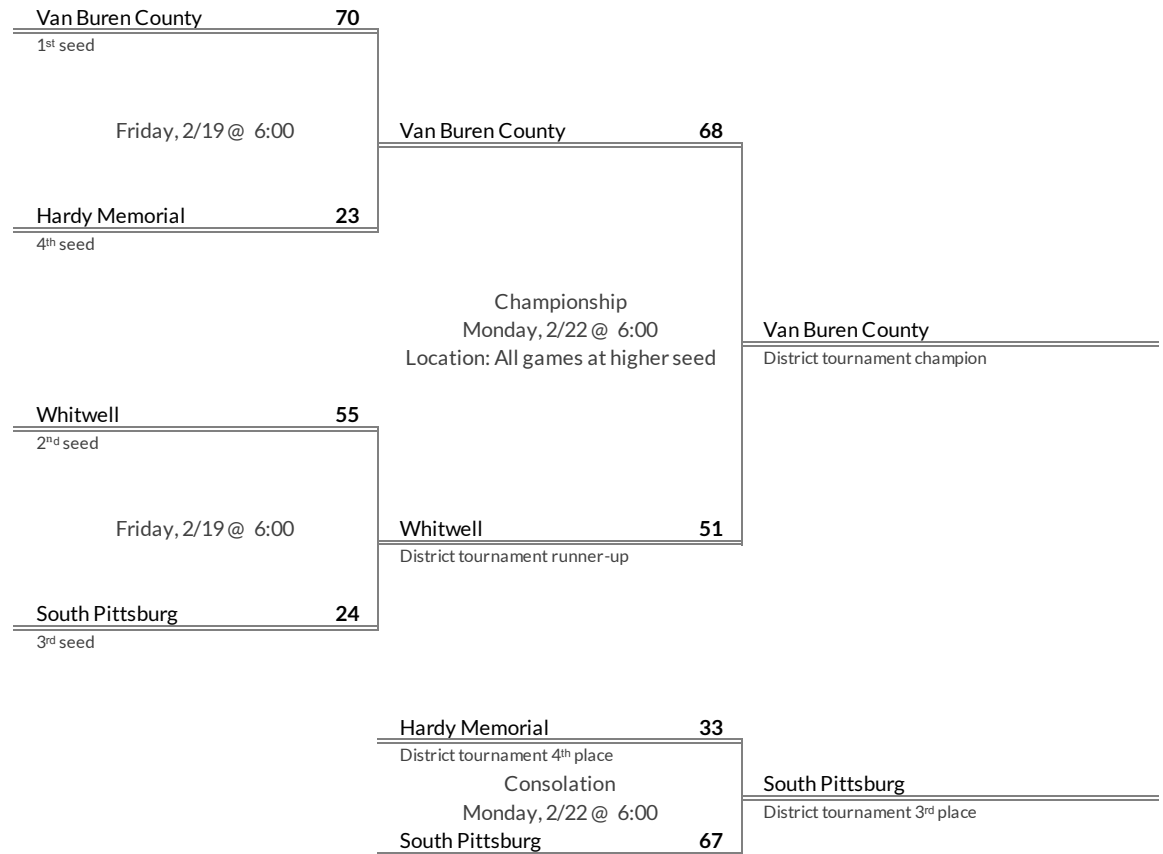

brought to you by:

Tournament Results

- 1. Tellico Plains
- 2. Copper Basin
- 3. Sale Creek
- 4. CSAS

Regular Season Results

- 1 Van Buren County
- 2 Whitwell
- 3 South Pittsburg
- 4 Hardy Memorial

District 5A Girls Basketball Brackets

brought to you by:

Tournament Results

- 1. Van Buren County
- 2. Whitwell
- 3. South Pittsburg
- 4. Hardy Memorial

Regular Season Results

- 1 Clarkrange
- 2 Clay County
- 3 Pickett County
- 4 Red Boiling Springs
- 5 Jackson County
- 6 Gordonsville
- 7 Monterey
- 8 Trousdale County