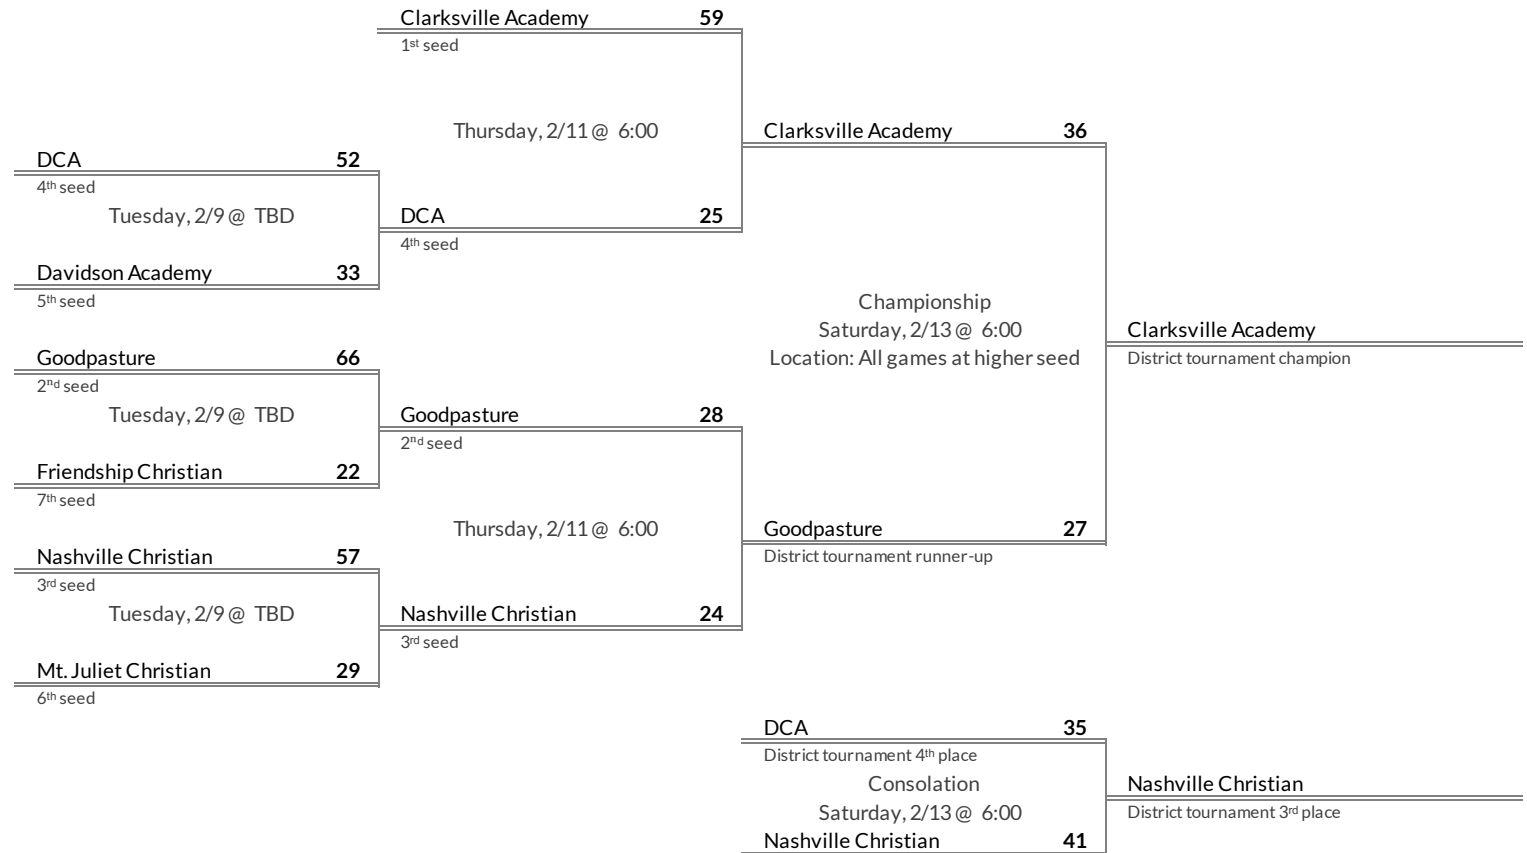

Regular Season Results

- 1 Clarksville Academy
- 2 Goodpasture
- 3 Nashville Christian
- 4 DCA
- 5 Davidson Academy
- 6 Mt. Juliet Christian
- 7 Friendship Christian

DII A Middle District 4 Girls Basketball Brackets

brought to you by:

Tournament Results

1. Clarksville Academy
2. Goodpasture
3. Nashville Christian
4. DCA