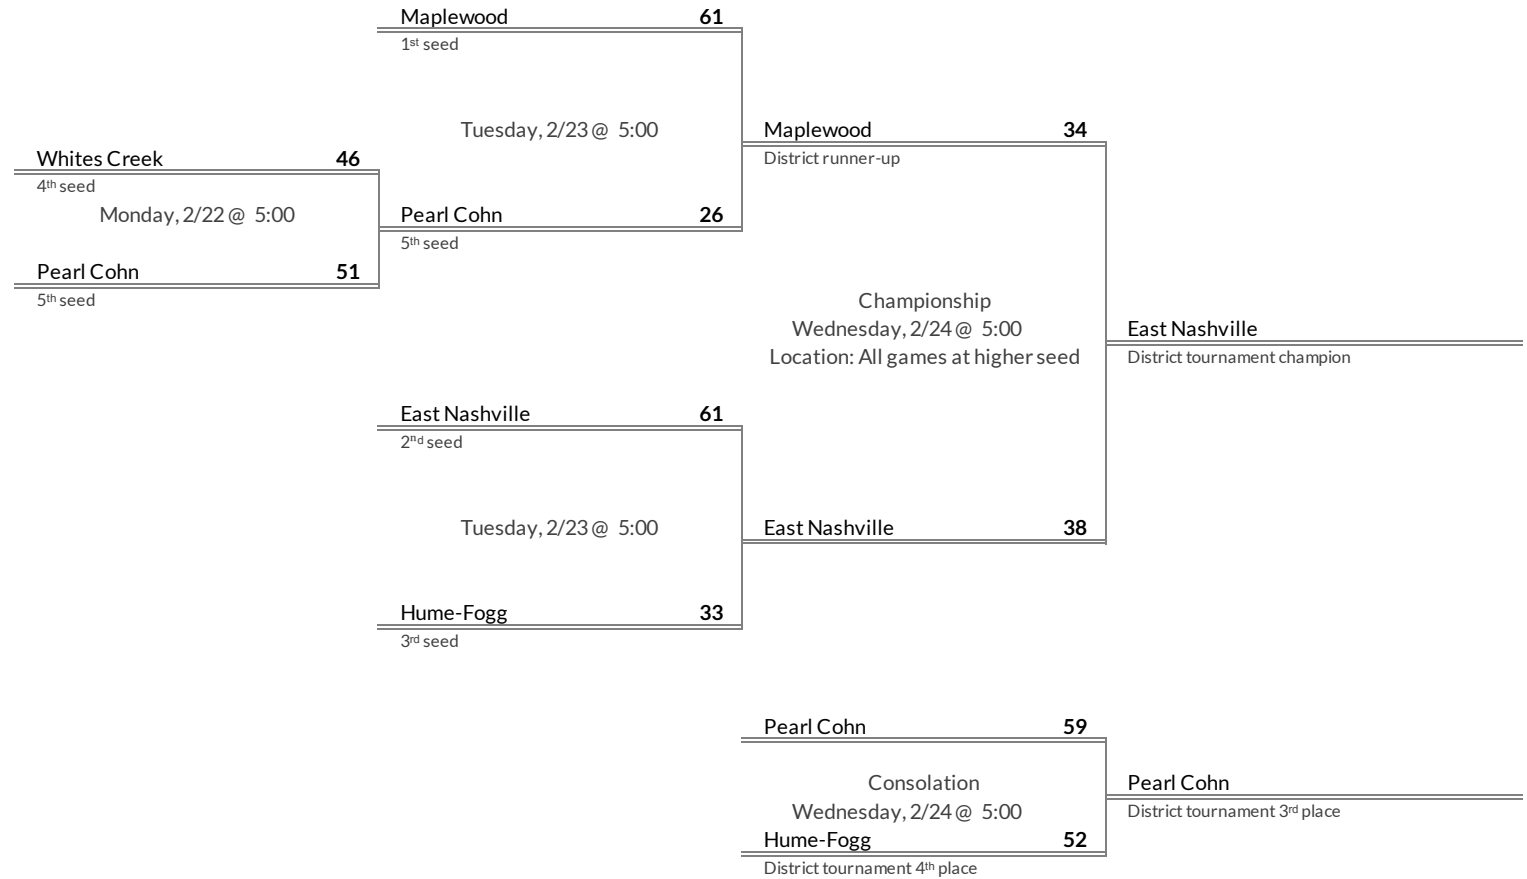

District 10AA Girls Basketball Brackets

brought to you by:

Tournament Results

- 1. East Nashville
- 2. Maplewood
- 3. Pearl Cohn
- 4. Hume-Fogg

Regular Season Results

- 1 Fairview
- 2 Creek Wood
- 3 Stewart County
- 4 East Hickman
- 5 Camden
- 6 Hickman County
- 7 Waverly
- 8 Lewis County