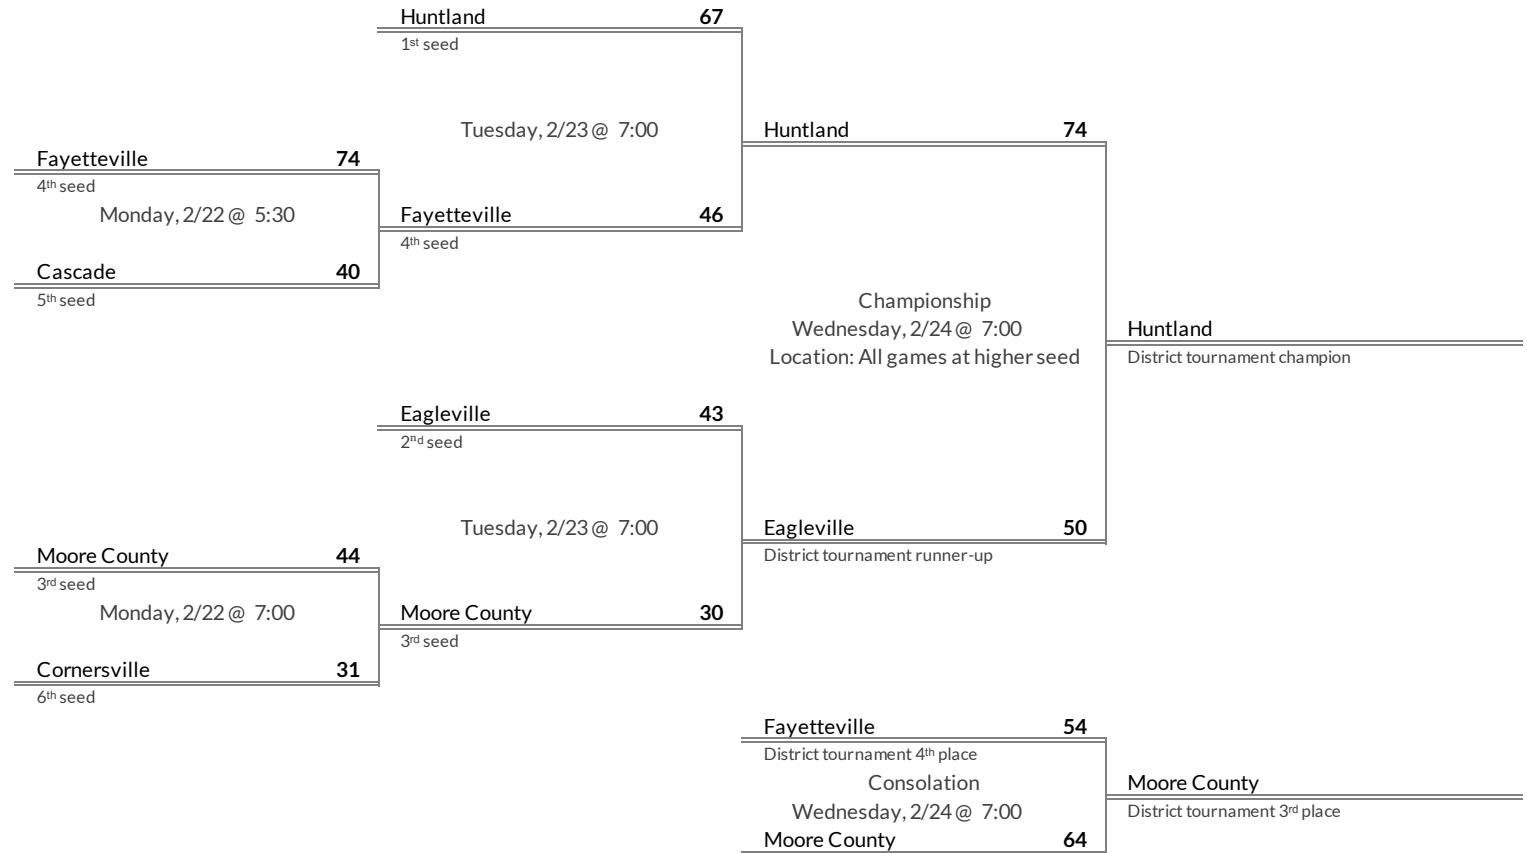

District 6A Girls Basketball Brackets

brought to you by:

Tournament Results

- 1. Clarkrange
- 2. Clay County
- 3. Pickett County
- 4. Red Boiling Springs

Regular Season Results

- 1 Merrol Hyde
- 2 LEAD Academy
- 3 Stem Academy
- 4 Valor Collegiate

District 7A Girls Basketball Brackets

brought to you by:

Tournament Results

- 1. Merrol Hyde
- 2. LEAD Academy
- 3. Stem Academy
- 4. Valor Collegiate

Regular Season Results

- 1 Huntland
- 2 Eagleville
- 3 Moore County
- 4 Fayetteville
- 5 Cascade
- 6 Cornersville

District 8A Girls Basketball Brackets

brought to you by:

Tournament Results

- 1. Huntland
- 2. Eagleville
- 3. Moore County
- 4. Fayetteville

Regular Season Results

- 1 Jo Byrns
- 2 Houston County
- 3 McEwen
- 4 East Robertson