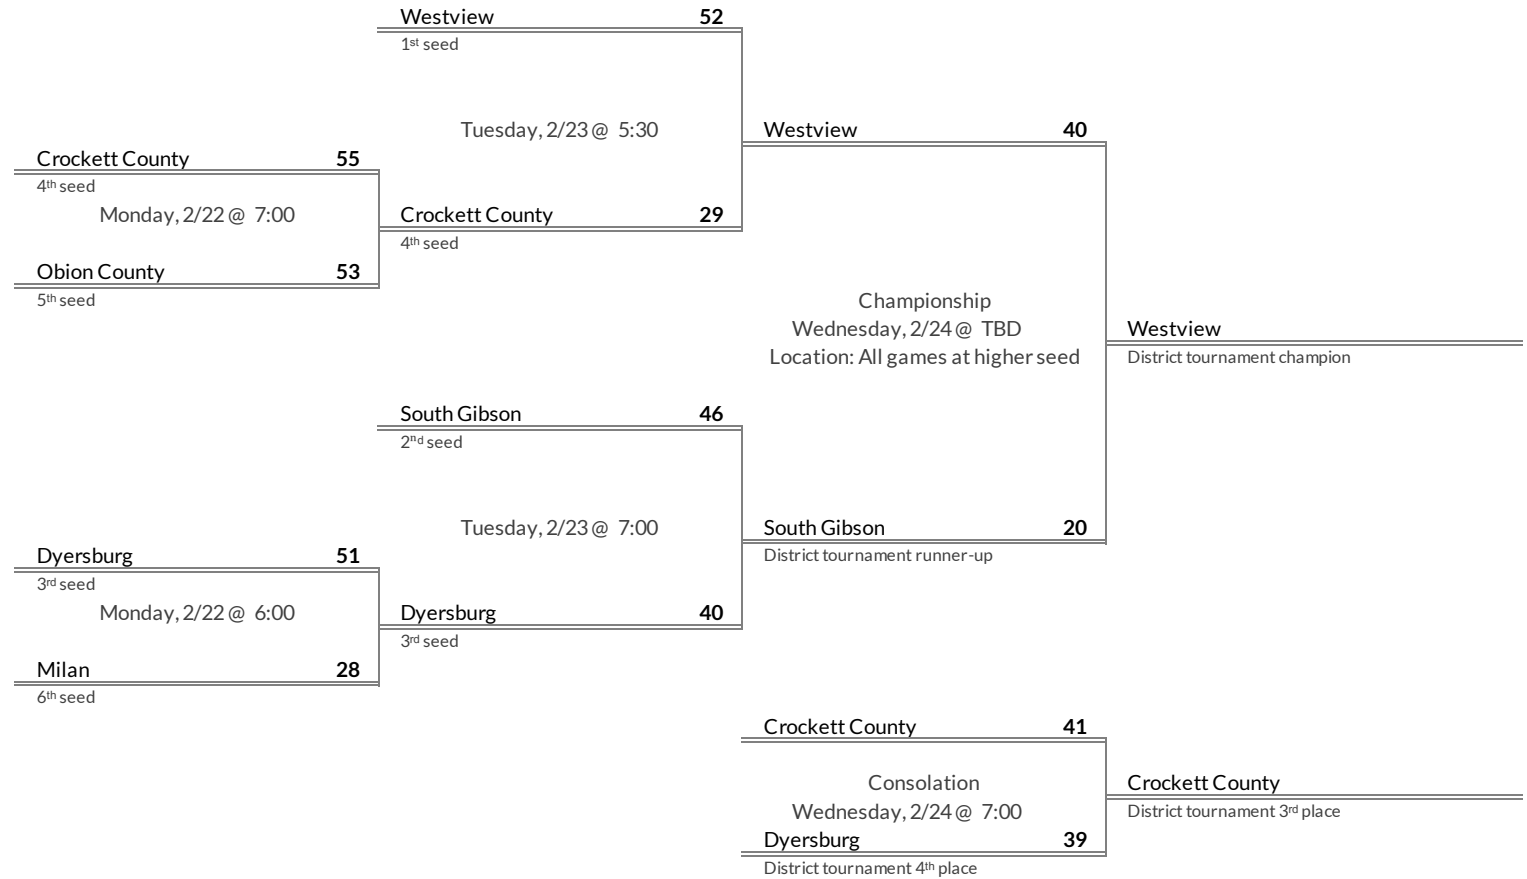

Regular Season Results

- 1 Westview
- 2 South Gibson
- 3 Dyersburg
- 4 Crockett County
- 5 Obion County
- 6 Milan

District 13AA Girls Basketball Brackets

brought to you by:

Tournament Results

1. Westview
2. South Gibson
3. Crockett County
4. Dyersburg