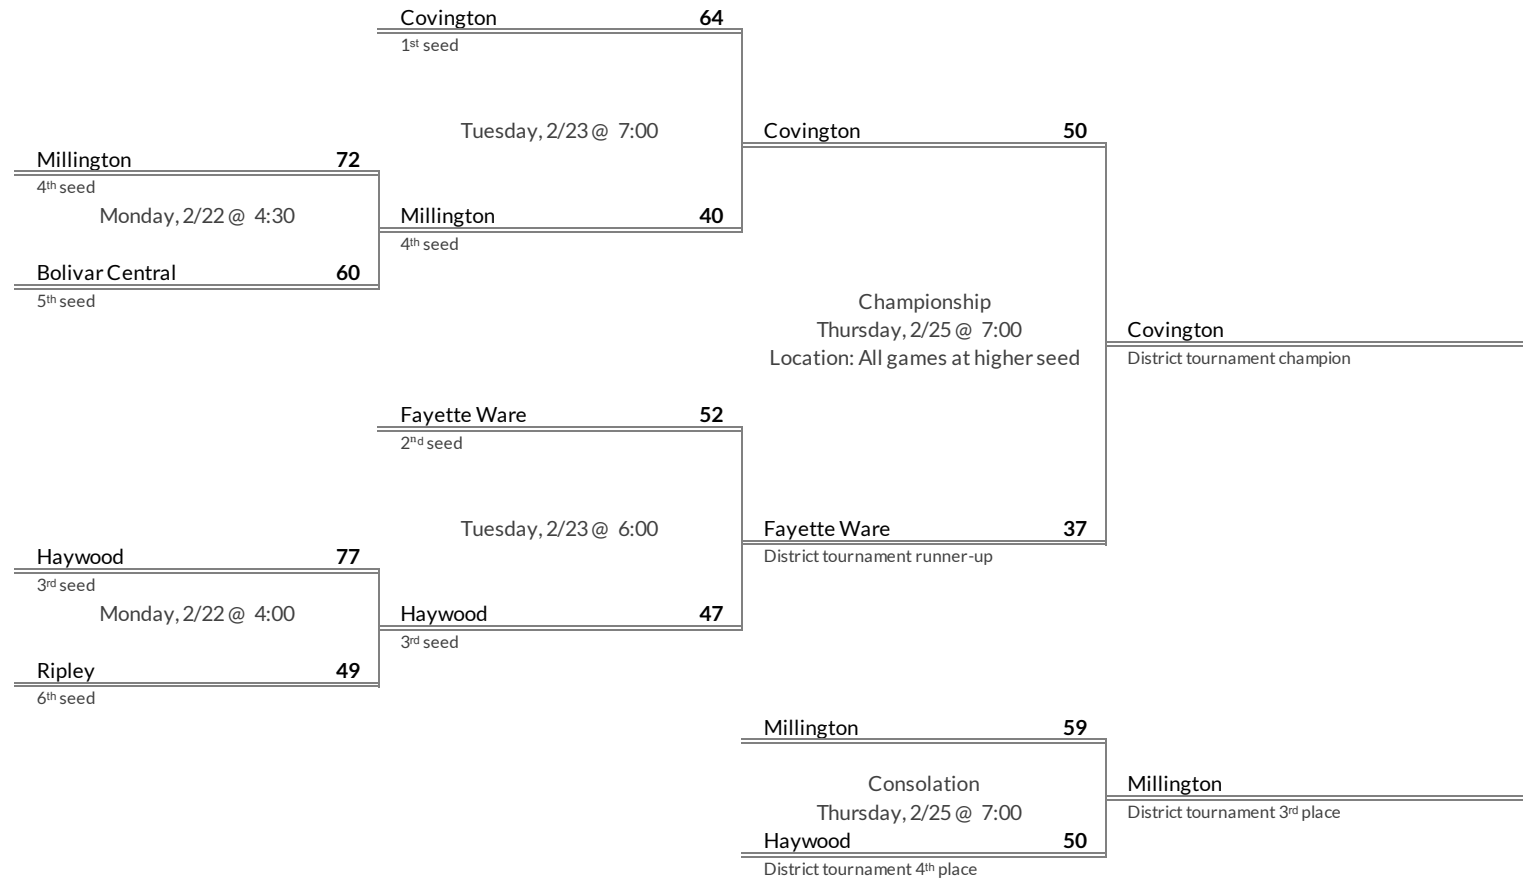

District 14AA Girls Basketball Brackets

brought to you by:

Tournament Results

- 1. Jackson South Side
- 2. Chester County
- 3. Scotts Hill
- 4. McNairy Central

Regular Season Results

- 1 Covington
- 2 Fayette Ware
- 3 Haywood
- 4 Millington
- 5 Bolivar Central
- 6 Ripley

District 15AA Girls Basketball Brackets

brought to you by:

Tournament Results

- 1. Covington
- 2. Fayette Ware
- 3. Millington
- 4. Haywood

District 16AA Girls Basketball Brackets

brought to you by:

Regular Season Results