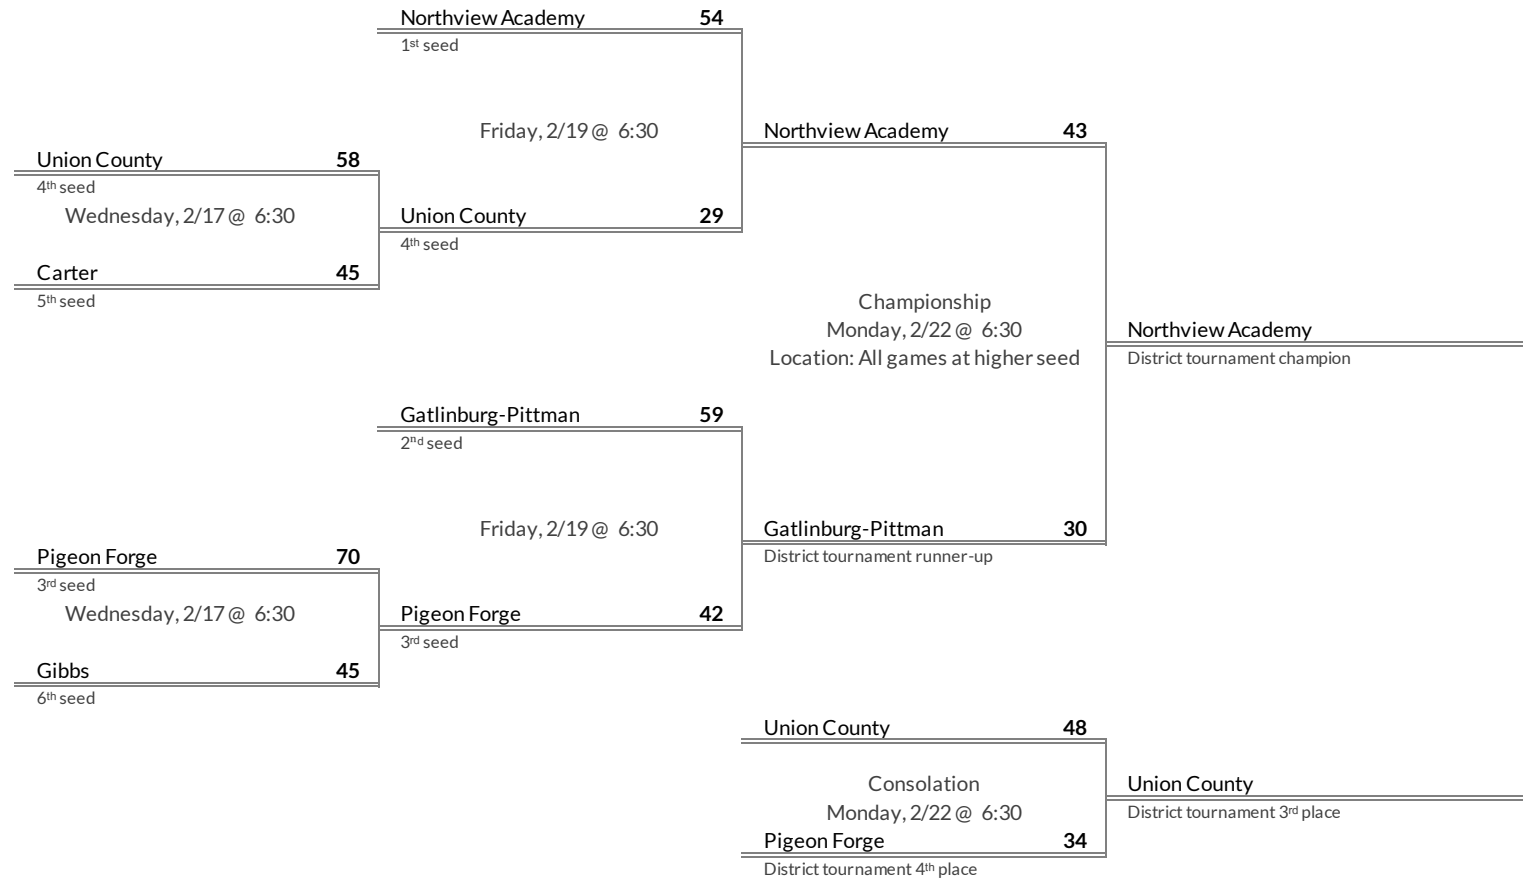

District 2AA Girls Basketball Brackets

brought to you by:

Tournament Results

- 1. Grainger
- 2. South Greene
- 3. Greeneville
- 4. Cumberland Gap

Regular Season Results

- 1 Northview Academy
- 2 Gatlinburg-Pittman
- 3 Pigeon Forge
- 4 Union County
- 5 Carter
- 6 Gibbs

District 3AA Girls Basketball Brackets

brought to you by:

Tournament Results

- 1. Northview Academy
- 2. Gatlinburg-Pittman
- 3. Union County
- 4. Pigeon Forge

Regular Season Results

- 1 Alcoa
- 2 Fulton
- 3 Scott
- 4 Kingston
- 5 Austin-East