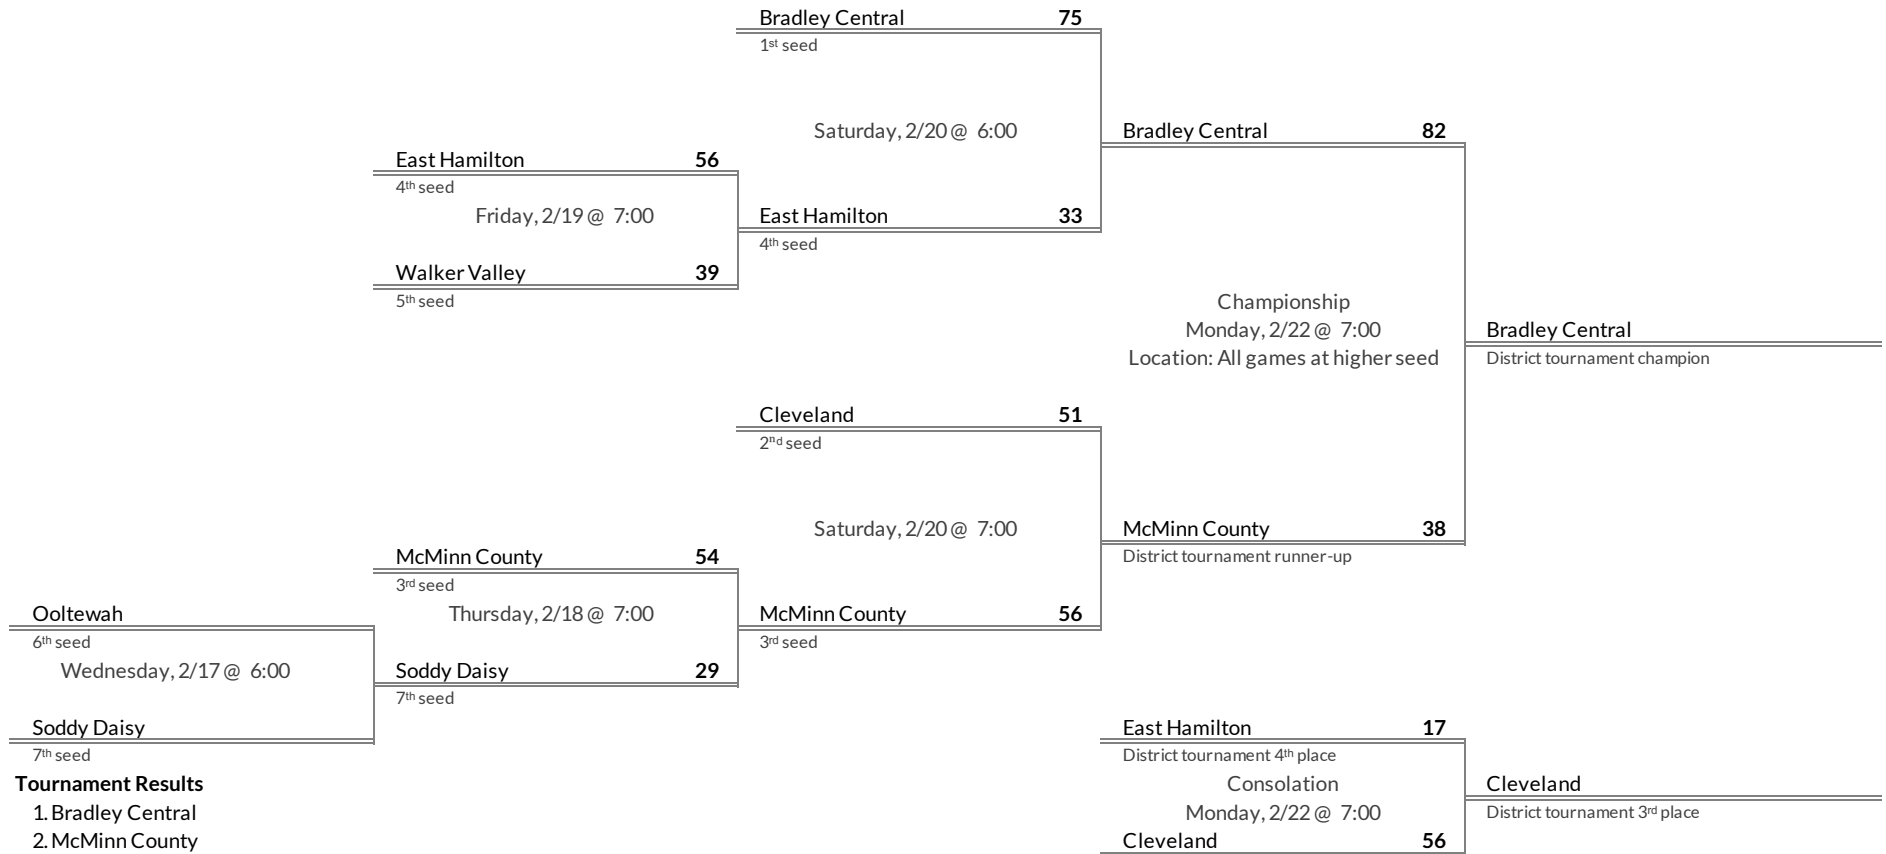

Regular Season Results

- 1 Bradley Central
- 2 Cleveland
- 3 McMinn County
- 4 East Hamilton
- 5 Walker Valley
- 6 Ooltewah
- 7 Soddy Daisy

District 5AAA Girls Basketball Brackets

brought to you by:

Tournament Results

1. Bradley Central
2. McMinn County
3. Cleveland
4. East Hamilton