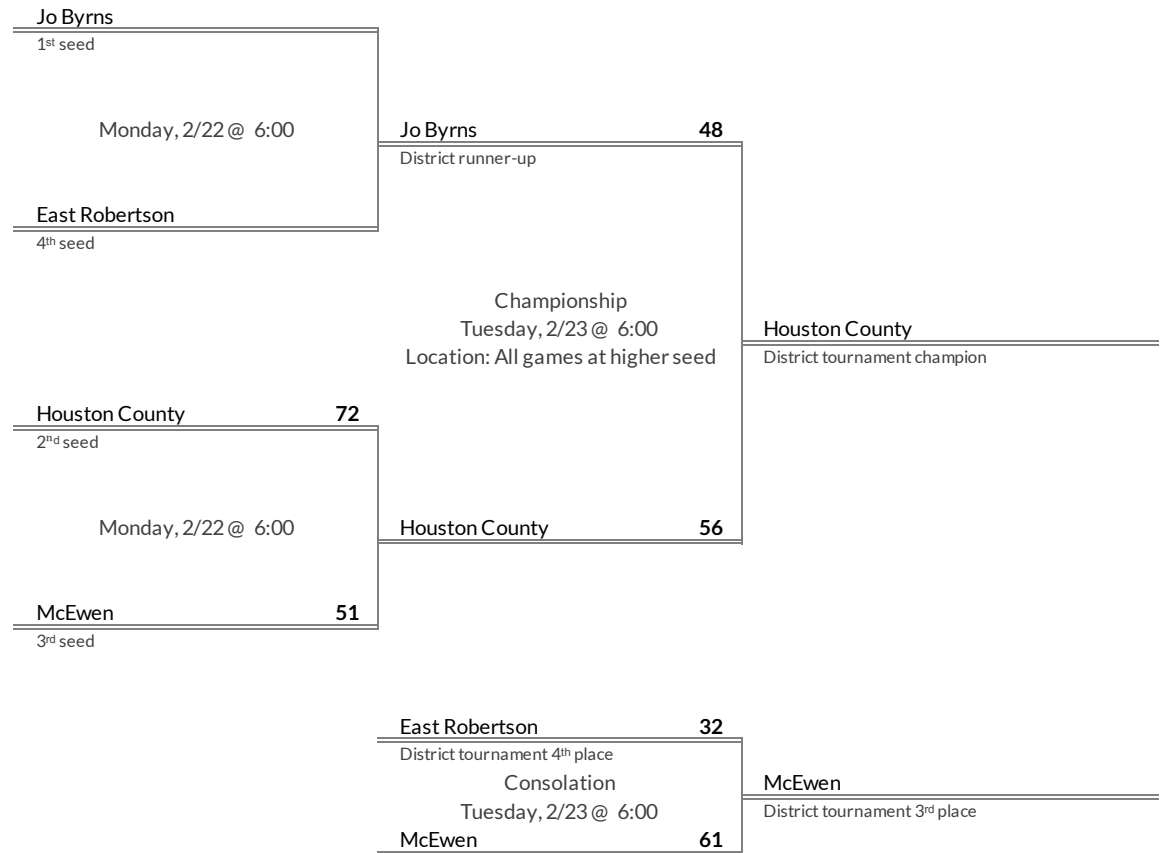

District 7A Girls Basketball Brackets

brought to you by:

Tournament Results

- 1. Merrol Hyde
- 2. LEAD Academy
- 3. Stem Academy
- 4. Valor Collegiate

Regular Season Results

- 1 Huntland
- 2 Eagleville
- 3 Moore County
- 4 Fayetteville
- 5 Cascade
- 6 Cornersville

District 8A Girls Basketball Brackets

brought to you by:

Tournament Results

- 1. Huntland
- 2. Eagleville
- 3. Moore County
- 4. Fayetteville

Regular Season Results

- 1 Jo Byrns
- 2 Houston County
- 3 McEwen
- 4 East Robertson

District 9A Girls Basketball Brackets

brought to you by:

Tournament Results

- 1. Houston County
- 2. Jo Byrns
- 3. McEwen
- 4. East Robertson

Regular Season Results

- 1 Richland
- 2 Hampshire
- 3 Culleoka
- 4 Santa Fe
- 5 Mt. Pleasant