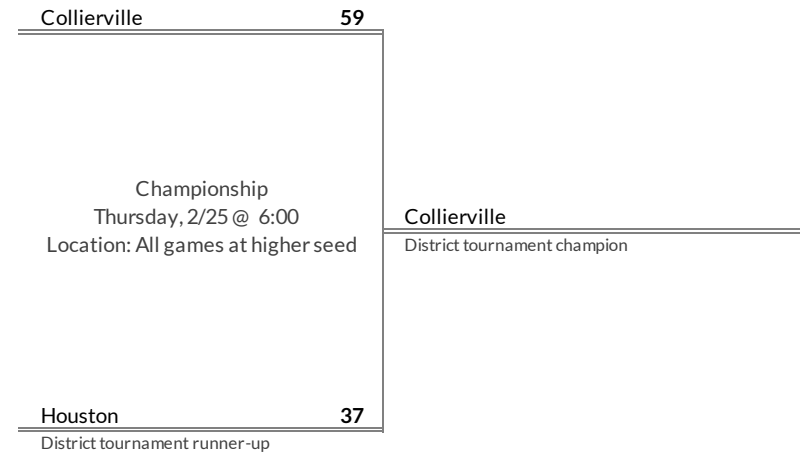

brought to you by:

Tournament Results

1. Arlington
2. Bartlett
- 3.
- 4.

- Regular Season Results**
 1 Collierville
 2 Houston

District 15AAA Girls Basketball Brackets

brought to you by:

Tournament Results

1. Collierville
2. Houston
- 3.
- 4.