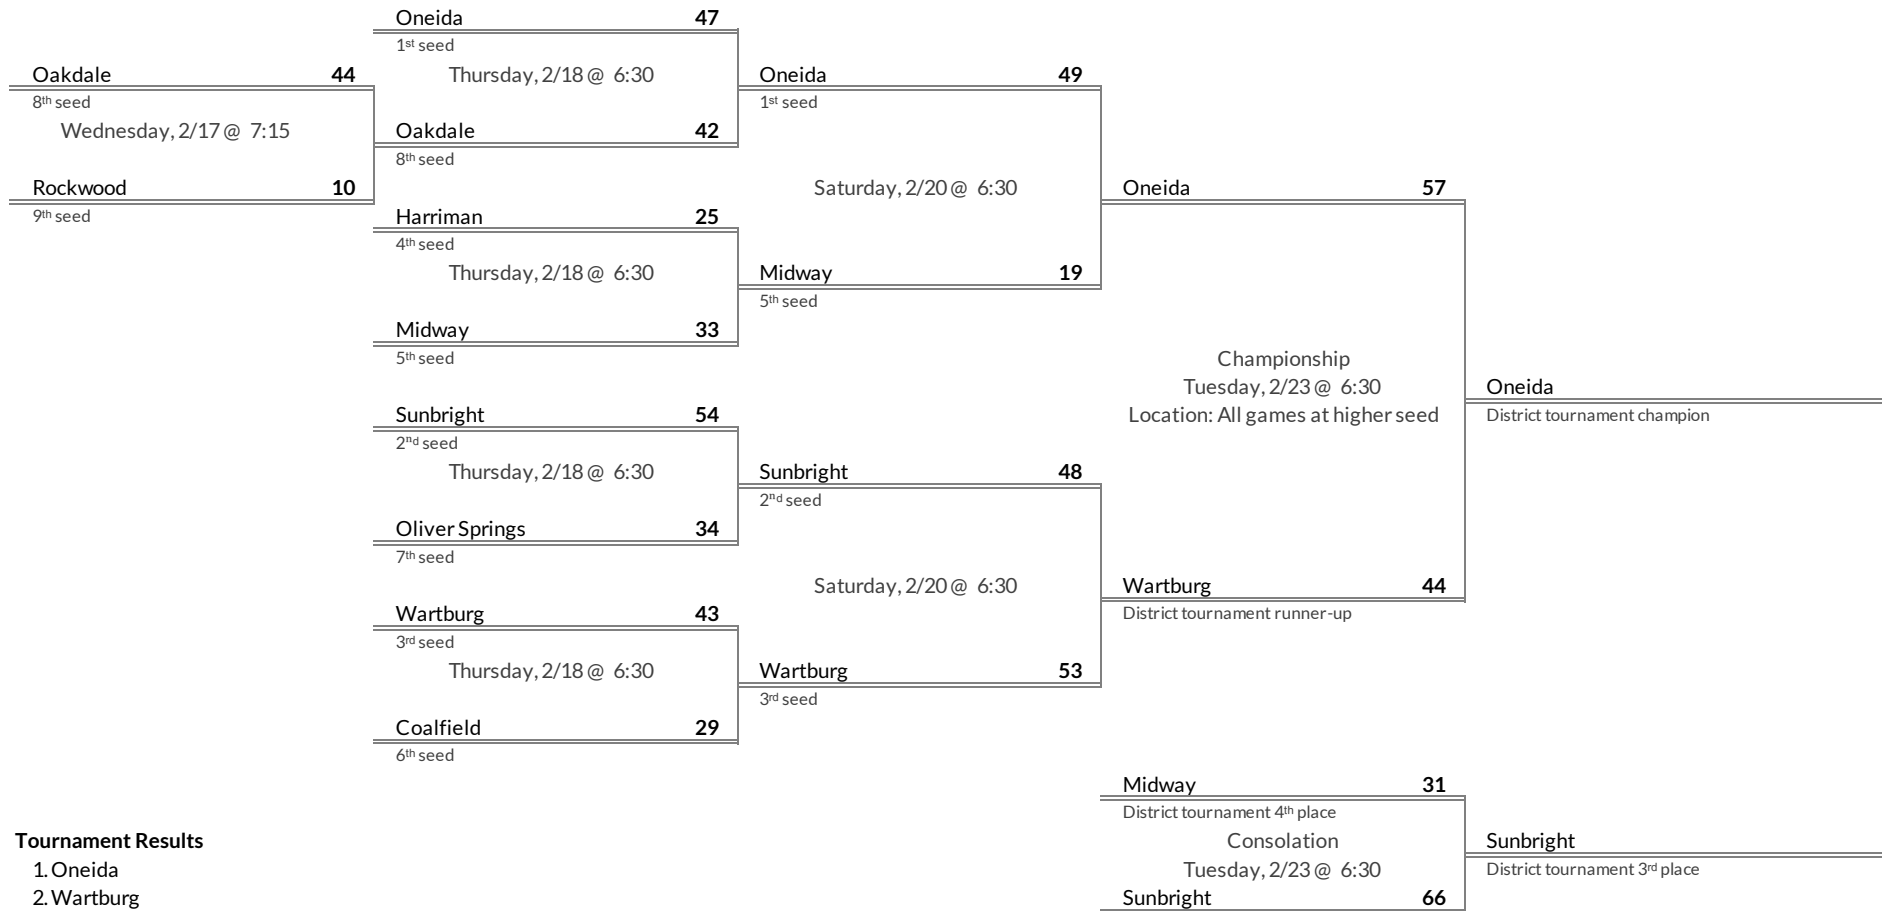

Regular Season Results

- 1 Oneida
- 2 Sunbright
- 3 Wartburg
- 4 Harriman
- 5 Midway
- 6 Coalfield
- 7 Oliver Springs
- 8 Oakdale
- 9 Rockwood

District 3A Girls Basketball Brackets

brought to you by:

Tournament Results

1. Oneida
2. Wartburg
3. Sunbright
4. Midway