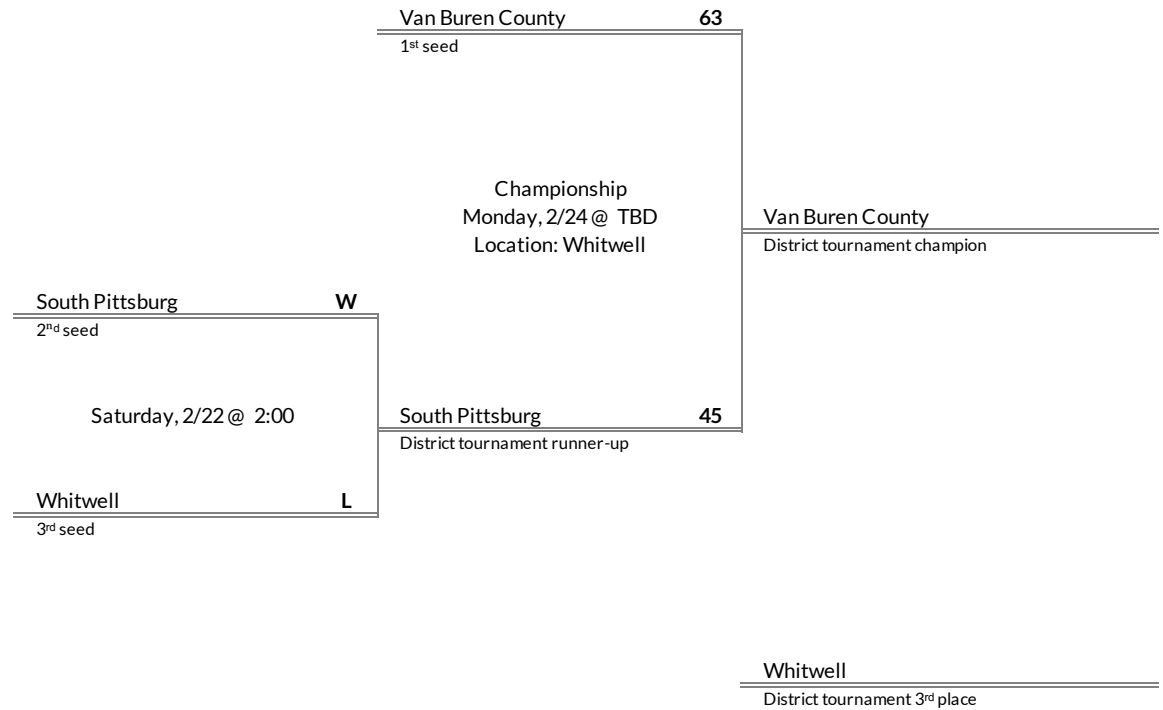

# District 5A Girls Basketball Brackets

brought to you by:

**Tournament Results**

- 1. Copper Basin
- 2. Sale Creek
- 3. CSLA
- 4. Lookout Valley

**Regular Season Results**

- 1 Van Buren County
- 2 South Pittsburg
- 3 Whitwell

# District 6A Girls Basketball Brackets

brought to you by:

**Tournament Results**

- 1. Van Buren County
- 2. South Pittsburg
- 3. Whitwell
- 4.

**Regular Season Results**

- 1 Pickett County
- 2 Clay County
- 3 Clarkrange
- 4 Gordonsville
- 5 Red Boiling Springs