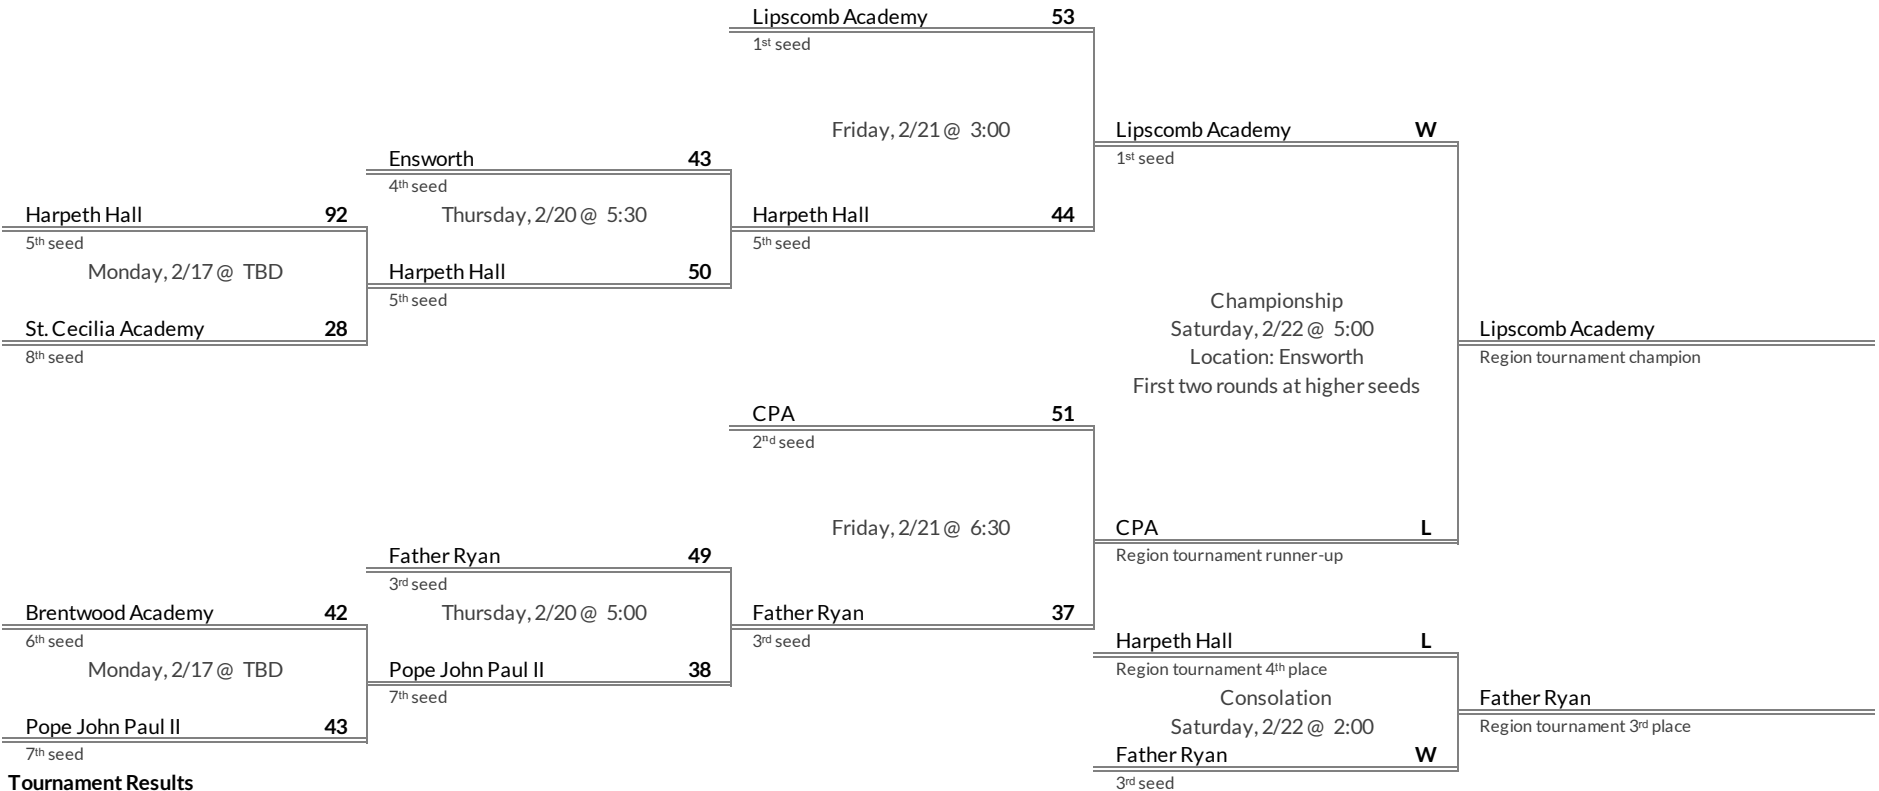

Regular Season Results

- 1 Lipscomb Academy
- 2 CPA
- 3 Father Ryan
- 4 Ensworth
- 5 Harpeth Hall
- 6 Brentwood Academy
- 7 Pope John Paul II
- 8 St. Cecilia Academy

DII AA Middle Region Girls Basketball Brackets

brought to you by:

Tournament Results

1. Lipscomb Academy
2. CPA
3. Father Ryan
4. Harpeth Hall