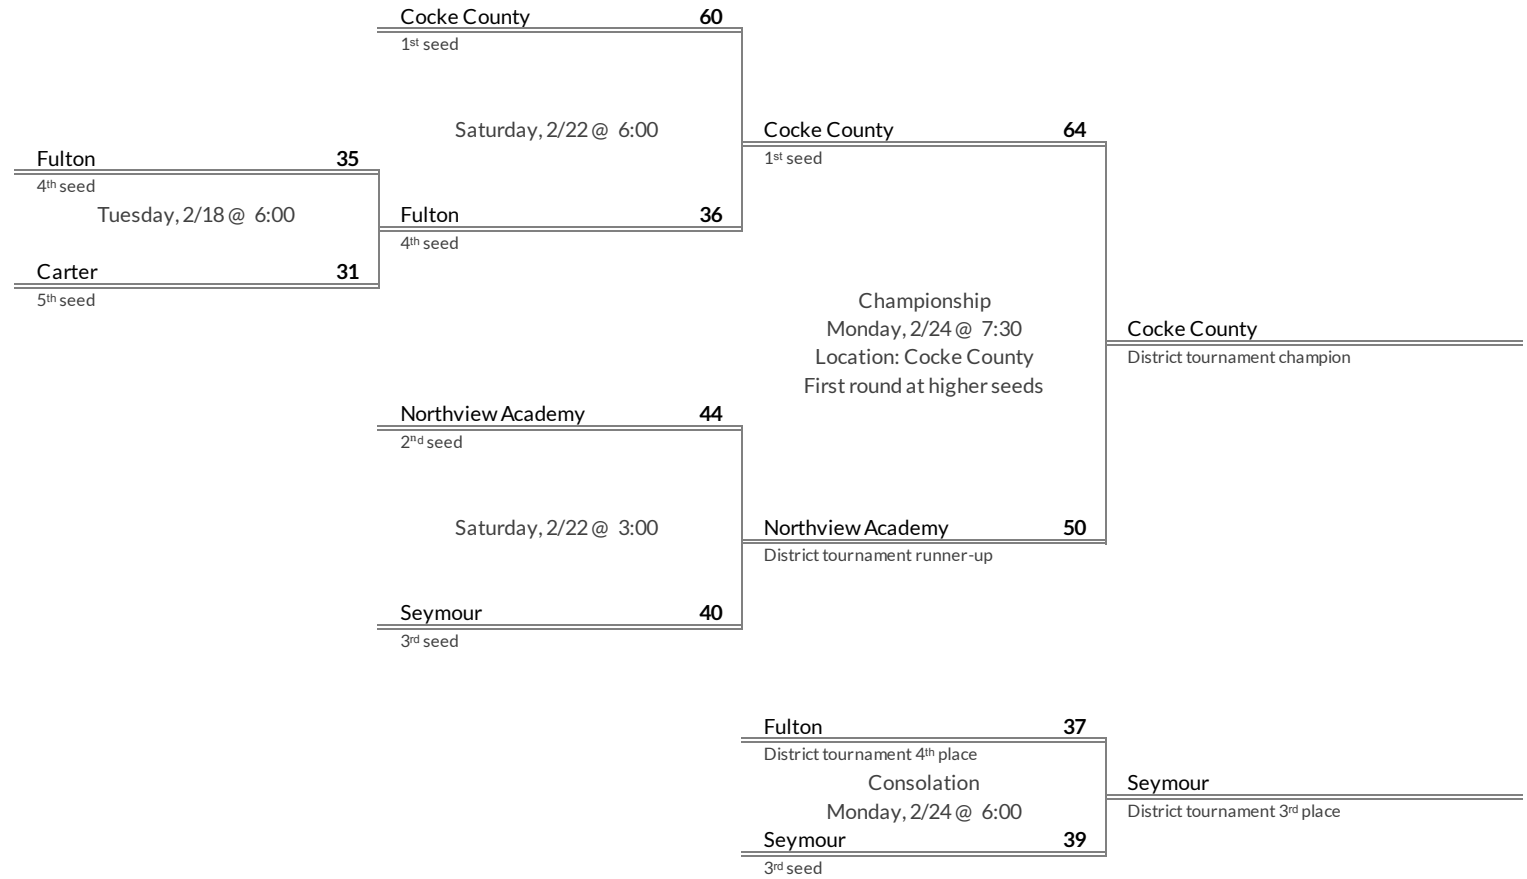

Regular Season Results

- 1 Cocke County
- 2 Northview Academy
- 3 Seymour
- 4 Fulton
- 5 Carter

District 3AAA Girls Basketball Brackets

brought to you by:

Tournament Results

1. Cocke County
2. Northview Academy
3. Seymour
4. Fulton