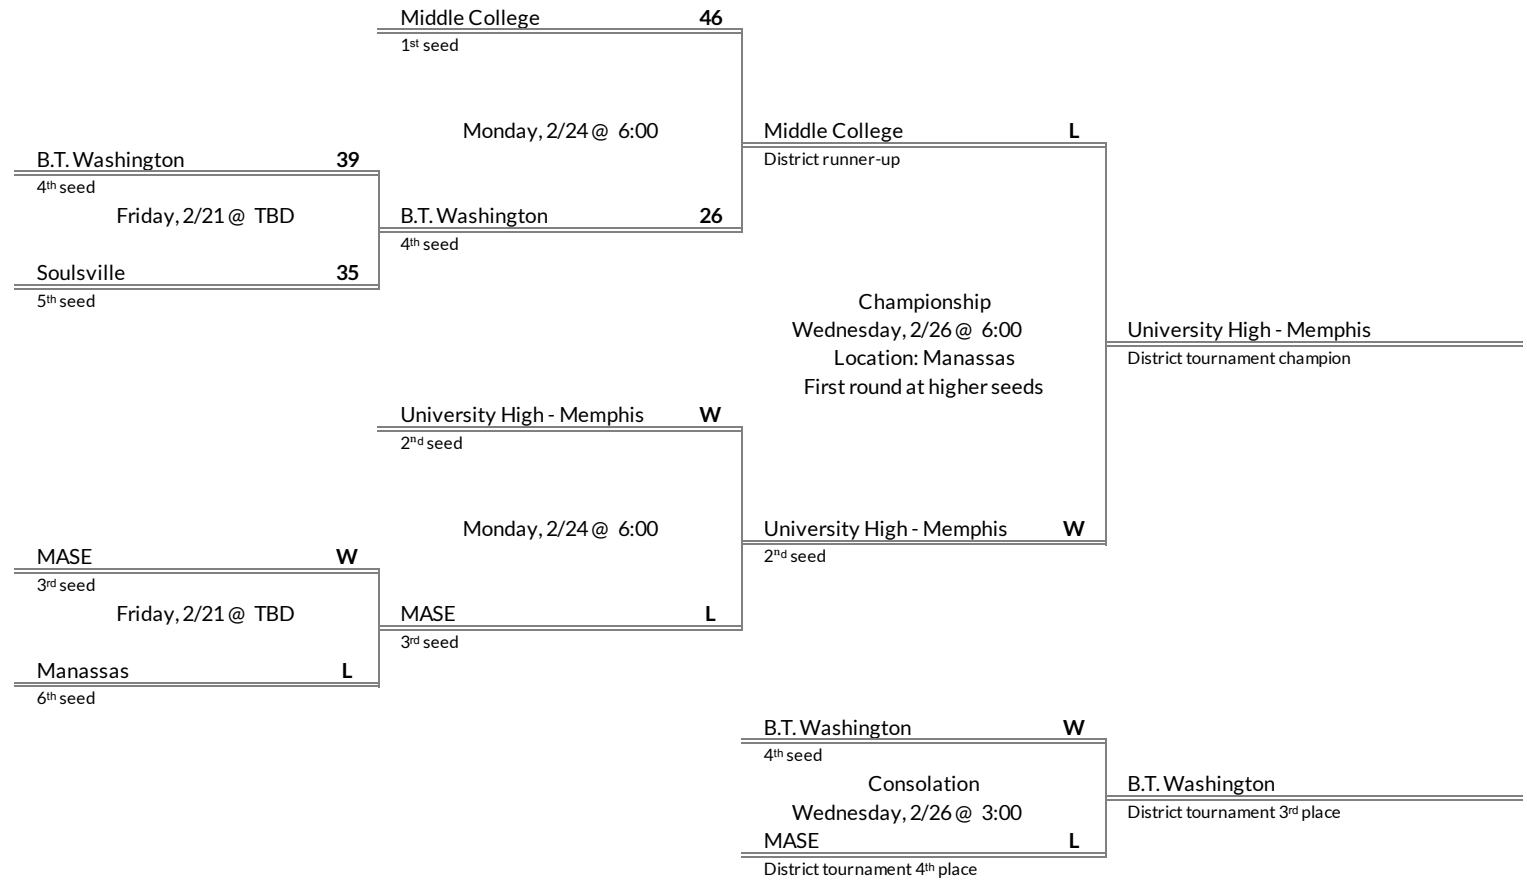

# District 14A Girls Basketball Brackets

brought to you by:

**Tournament Results**

- 1. Union City
- 2. Dresden
- 3. Greenfield
- 4. Gleason

**Regular Season Results**

- 1 Middle College
- 2 University High - Memphis
- 3 MASE
- 4 B.T. Washington
- 5 Soulsville
- 6 Manassas

# District 15A Girls Basketball Brackets

brought to you by:

**Tournament Results**

- 1. University High - Memphis
- 2. Middle College
- 3. B.T. Washington
- 4. MASE

**Regular Season Results**

- 1 Memphis School of Excellence
- 2 Westwood
- 3 City University
- 4 Hillcrest