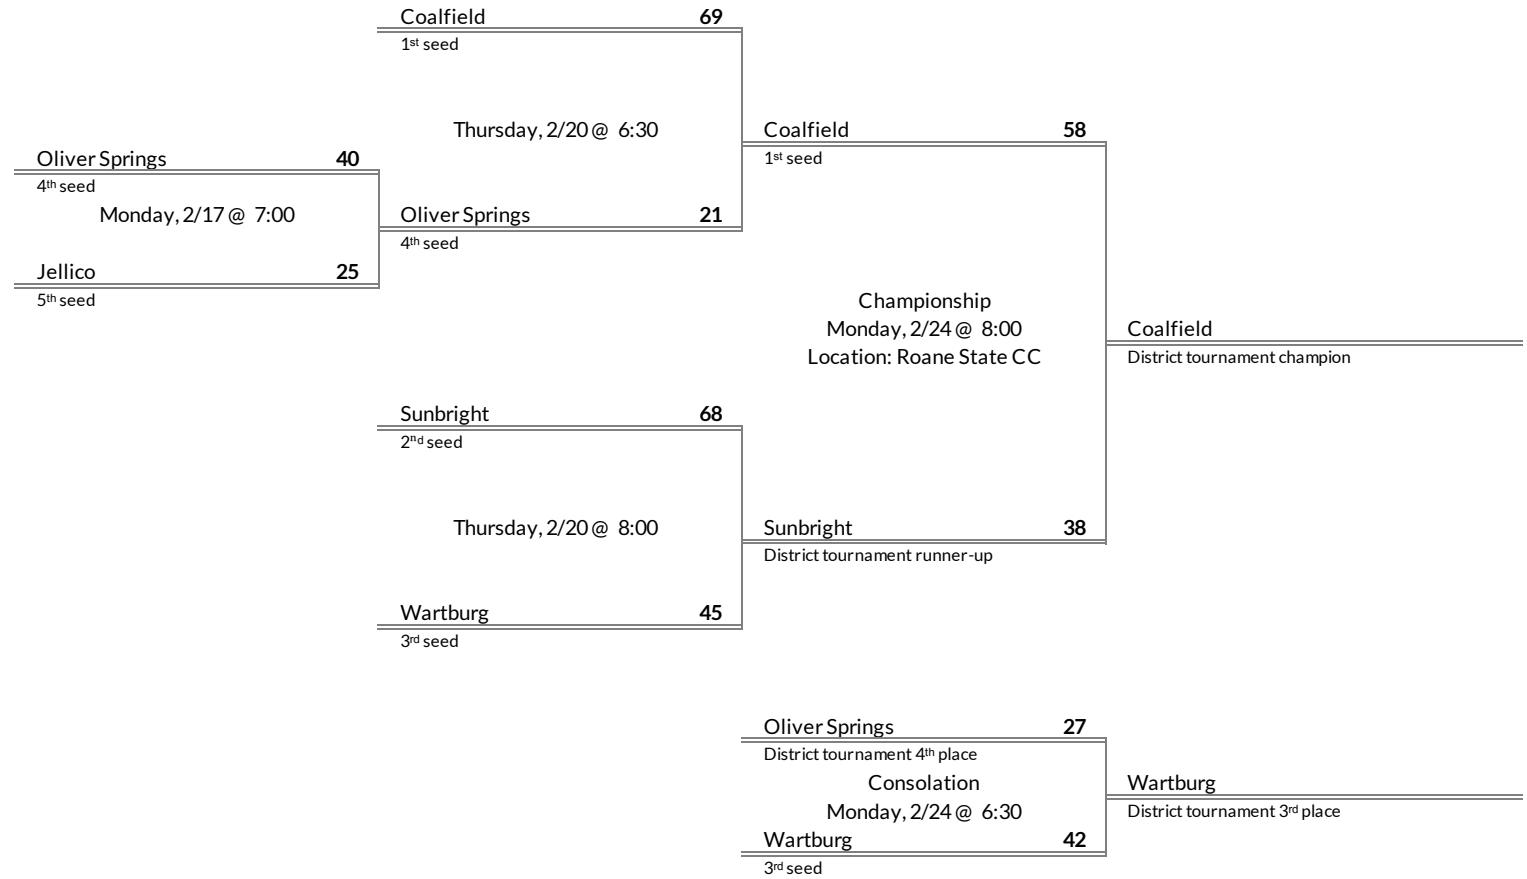

Regular Season Results

- 1 Coalfield
- 2 Sunbright
- 3 Wartburg
- 4 Oliver Springs
- 5 Jellico

District 3A Girls Basketball Brackets

brought to you by:

Tournament Results

1. Coalfield
2. Sunbright
3. Wartburg
4. Oliver Springs