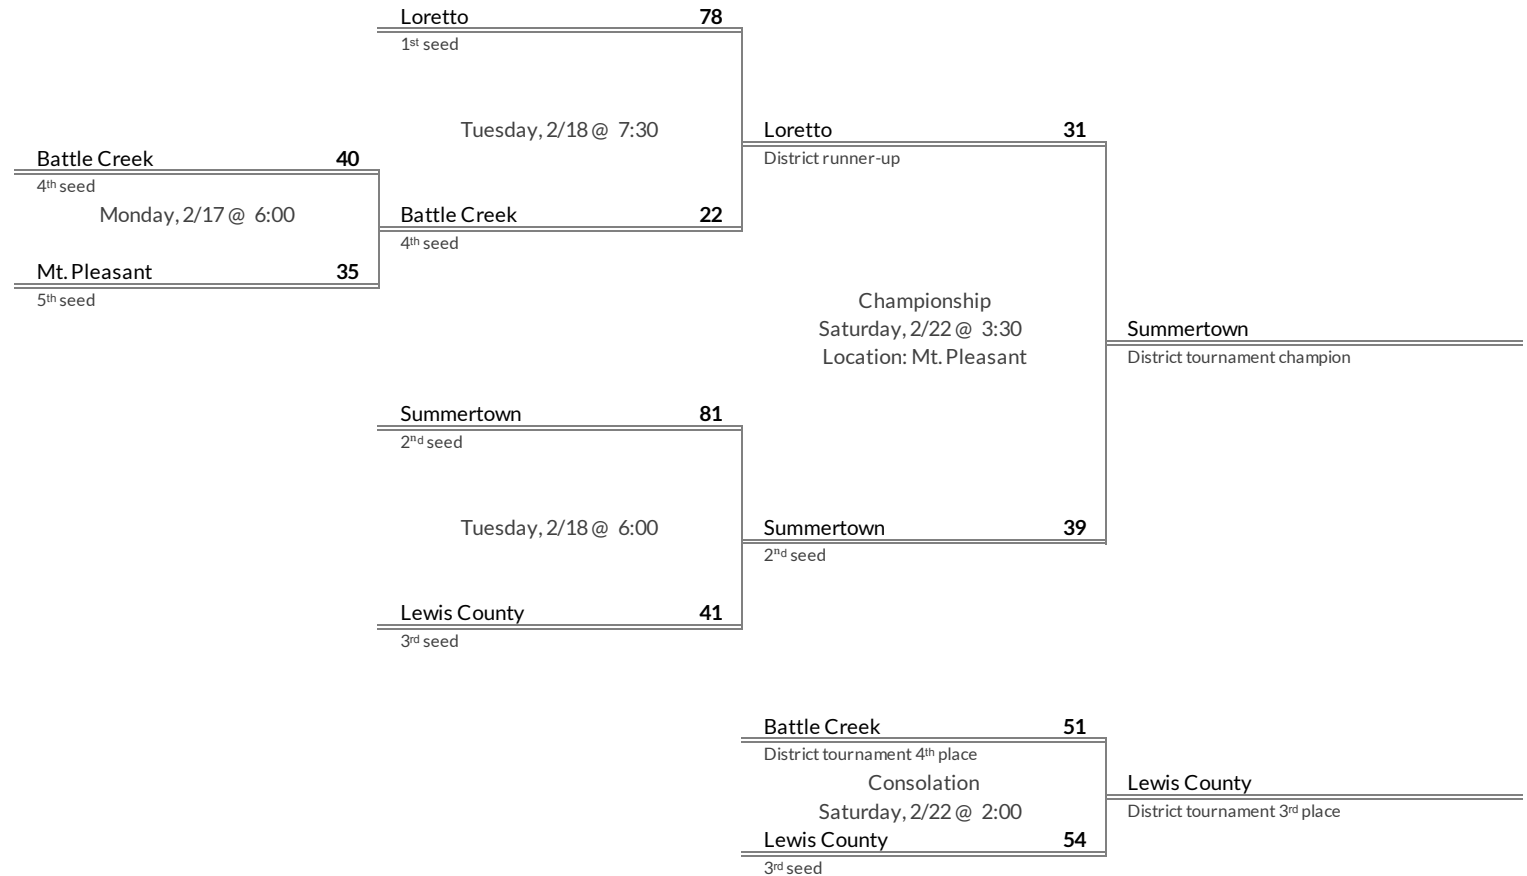

# District 10AA Girls Basketball Brackets

brought to you by:

**Tournament Results**

- 1. Summertown
- 2. Loretto
- 3. Lewis County
- 4. Battle Creek

**Regular Season Results**

- 1 Cheatham County
- 2 East Hickman
- 3 Hickman County
- 4 Harpeth