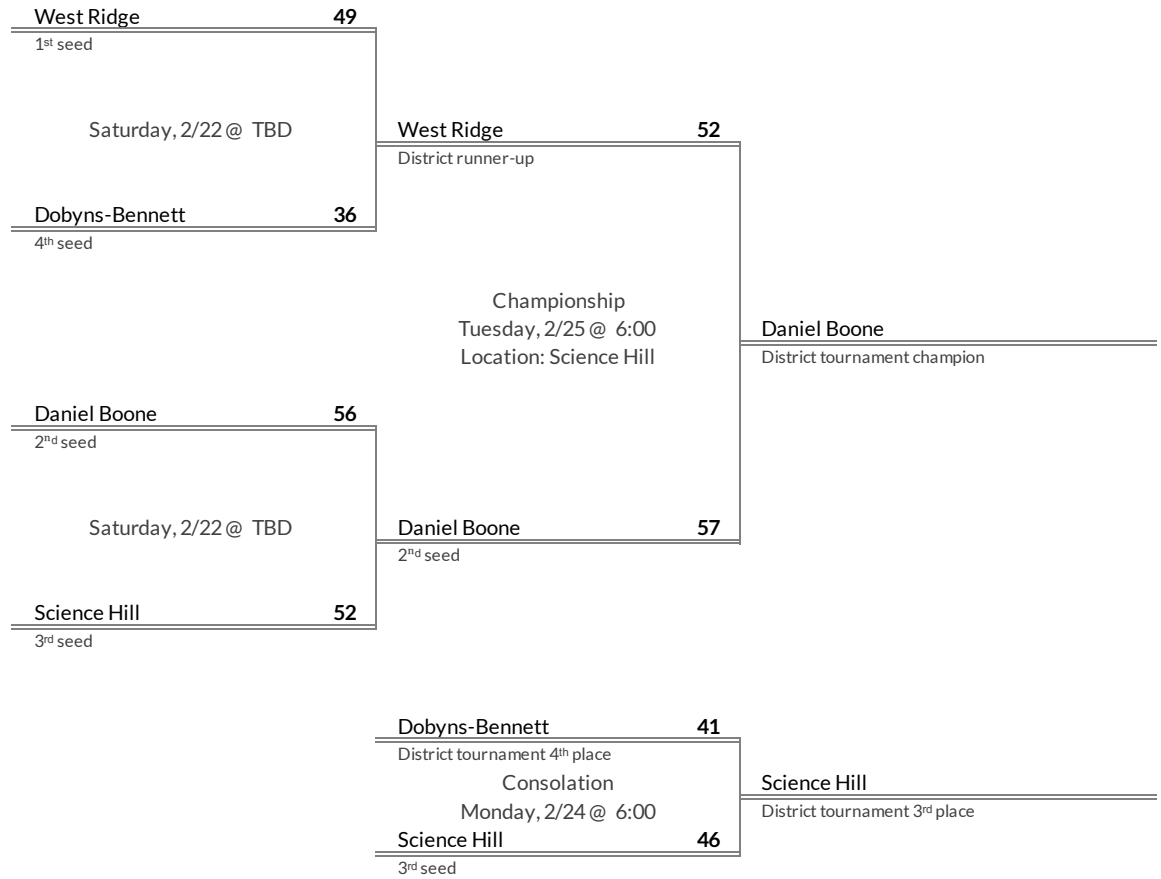

Regular Season Results

- 1 West Ridge
- 2 Daniel Boone
- 3 Science Hill
- 4 Dobyns-Bennett

District 1AAAA Girls Basketball Brackets

brought to you by:

Tournament Results

1. Daniel Boone
2. West Ridge
3. Science Hill
4. Dobyns-Bennett