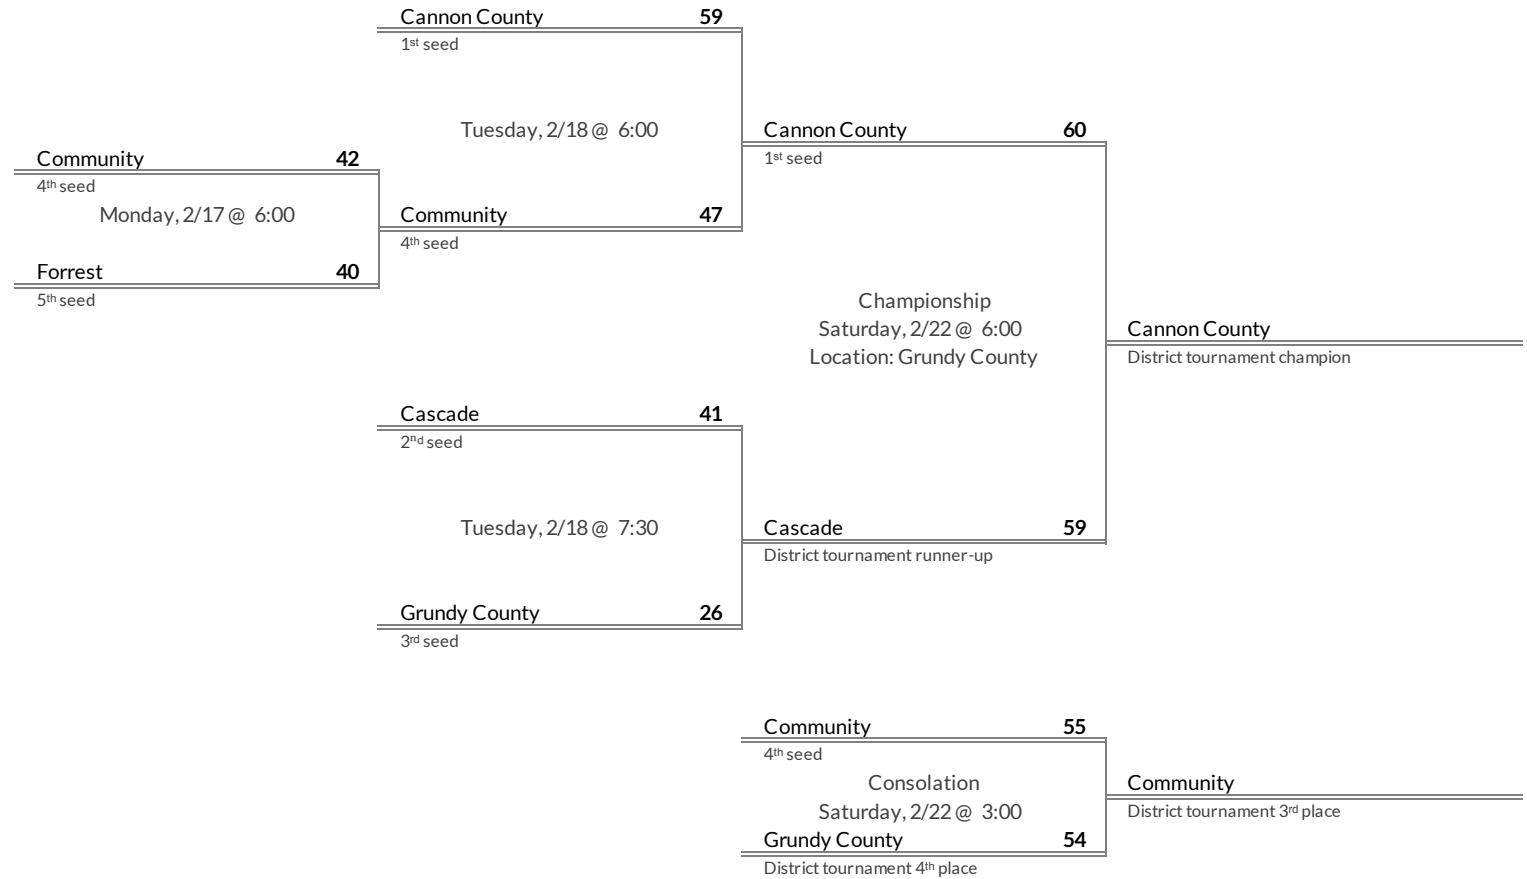

Regular Season Results

- 1 Cannon County
- 2 Cascade
- 3 Grundy County
- 4 Community
- 5 Forrest

District 9AA Girls Basketball Brackets

brought to you by:

Tournament Results

1. Cannon County
2. Cascade
3. Community
4. Grundy County