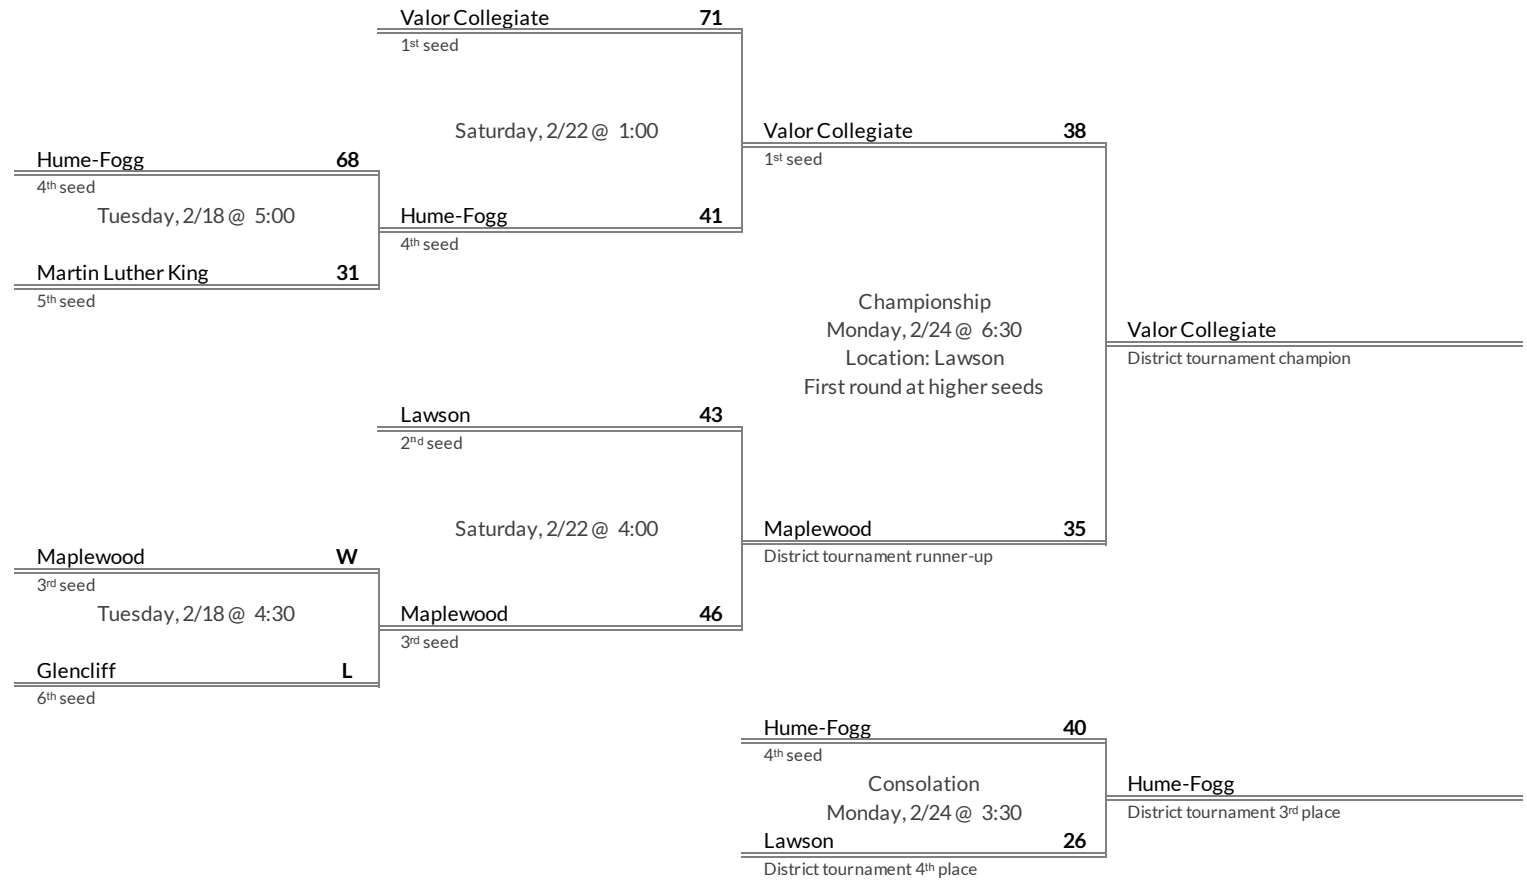

# District 10AAA Girls Basketball Brackets

brought to you by:

**Tournament Results**

- 1. Valor Collegiate
- 2. Maplewood
- 3. Hume-Fogg
- 4. Lawson

**Regular Season Results**

- 1 Creek Wood
- 2 Sycamore
- 3 Fairview
- 4 Montgomery Central