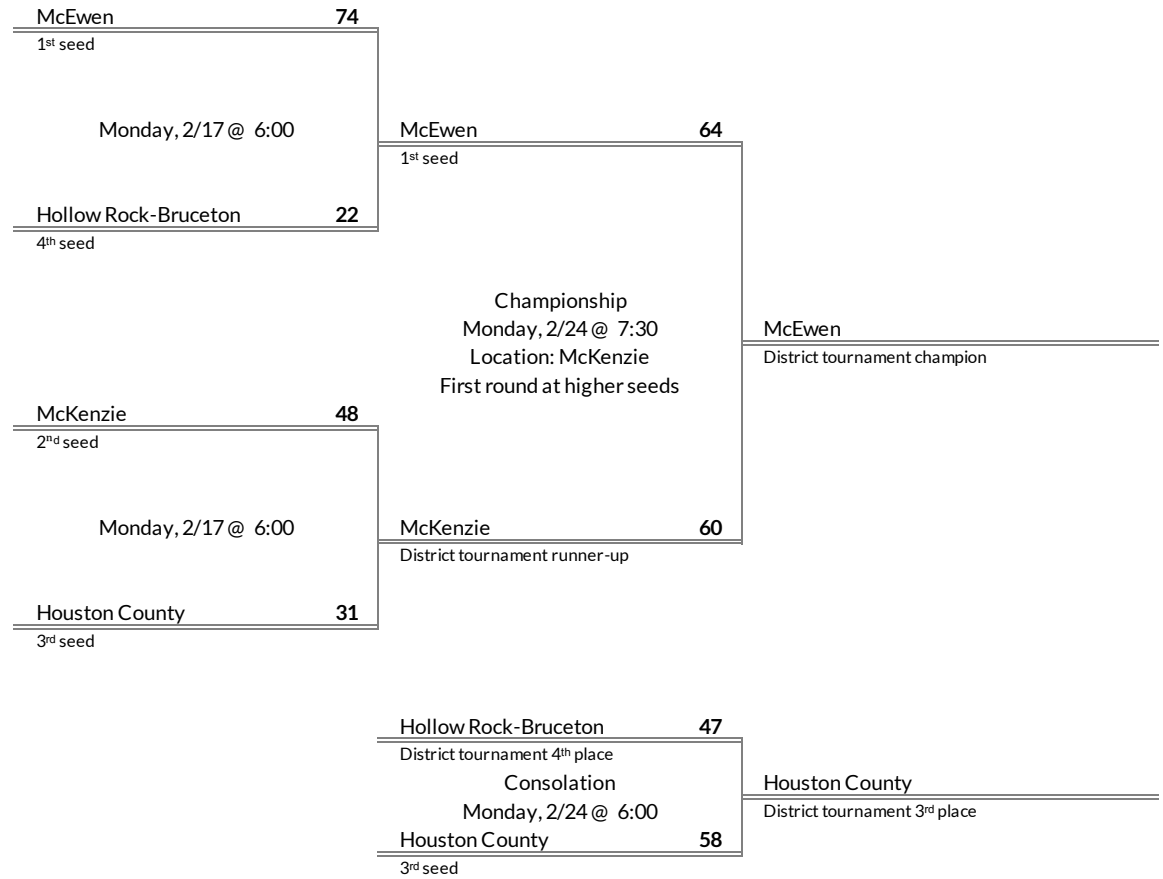

Regular Season Results

- 1 McEwen
- 2 McKenzie
- 3 Houston County
- 4 Hollow Rock-Bruceton

District 12A Girls Basketball Brackets

brought to you by:

Tournament Results

1. McEwen
2. McKenzie
3. Houston County
4. Hollow Rock-Bruceton