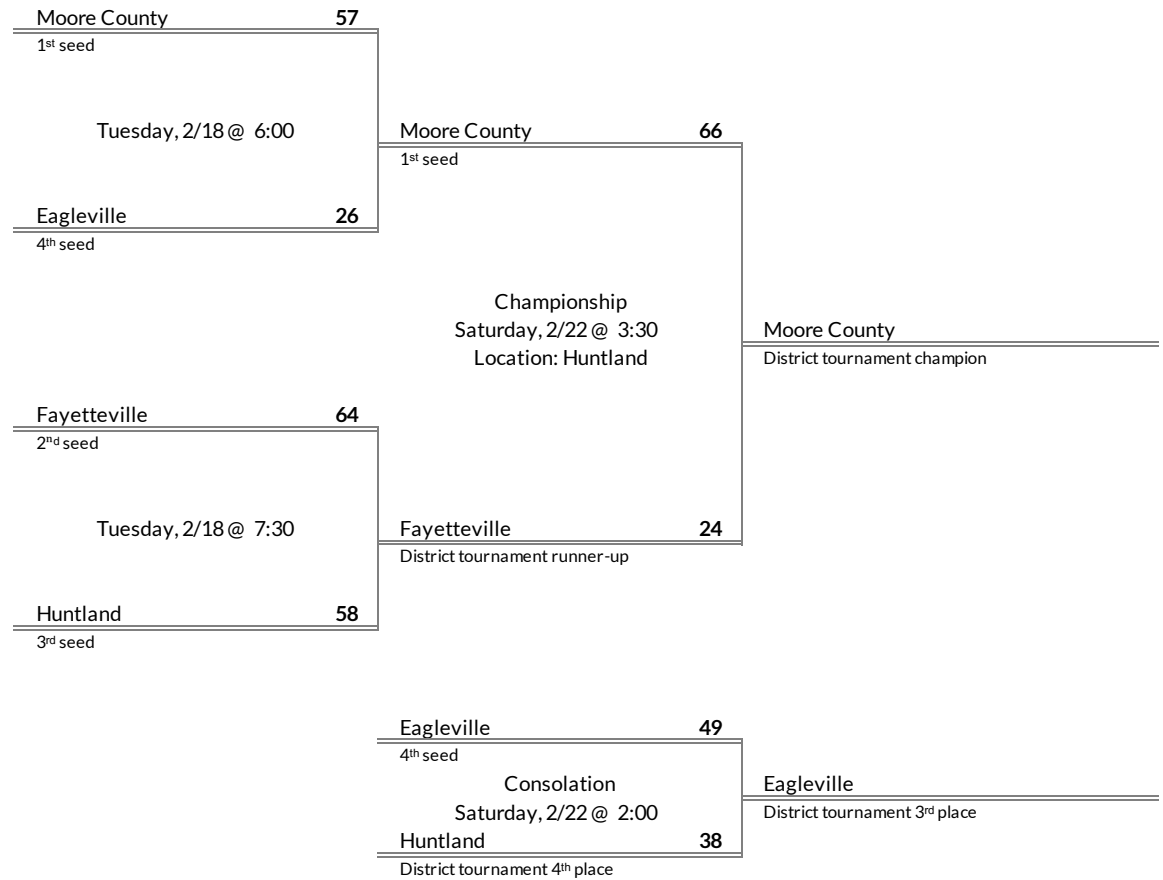

# District 8A Girls Basketball Brackets

*brought to you by:*

**Tournament Results**

- 1. East Robertson
- 2. Merrol Hyde
- 3. Jo Byrns
- 4. Knowledge Academies

**Regular Season Results**

- 1 Moore County
- 2 Fayetteville
- 3 Huntland
- 4 Eagleville

# District 9A Girls Basketball Brackets

brought to you by:

**Tournament Results**

- 1. Moore County
- 2. Fayetteville
- 3. Eagleville
- 4. Huntland

**Regular Season Results**

- 1 Richland
- 2 Cornersville
- 3 Santa Fe
- 4 Culleoka
- 5 Hampshire

# District 10A Girls Basketball Brackets

brought to you by:

**Tournament Results**

- 1. Richland
- 2. Cornersville
- 3. Santa Fe
- 4. Culleoka

**Regular Season Results**

- 1 Wayne County
- 2 Collinwood
- 3 Perry County
- 4 Frank Hughes