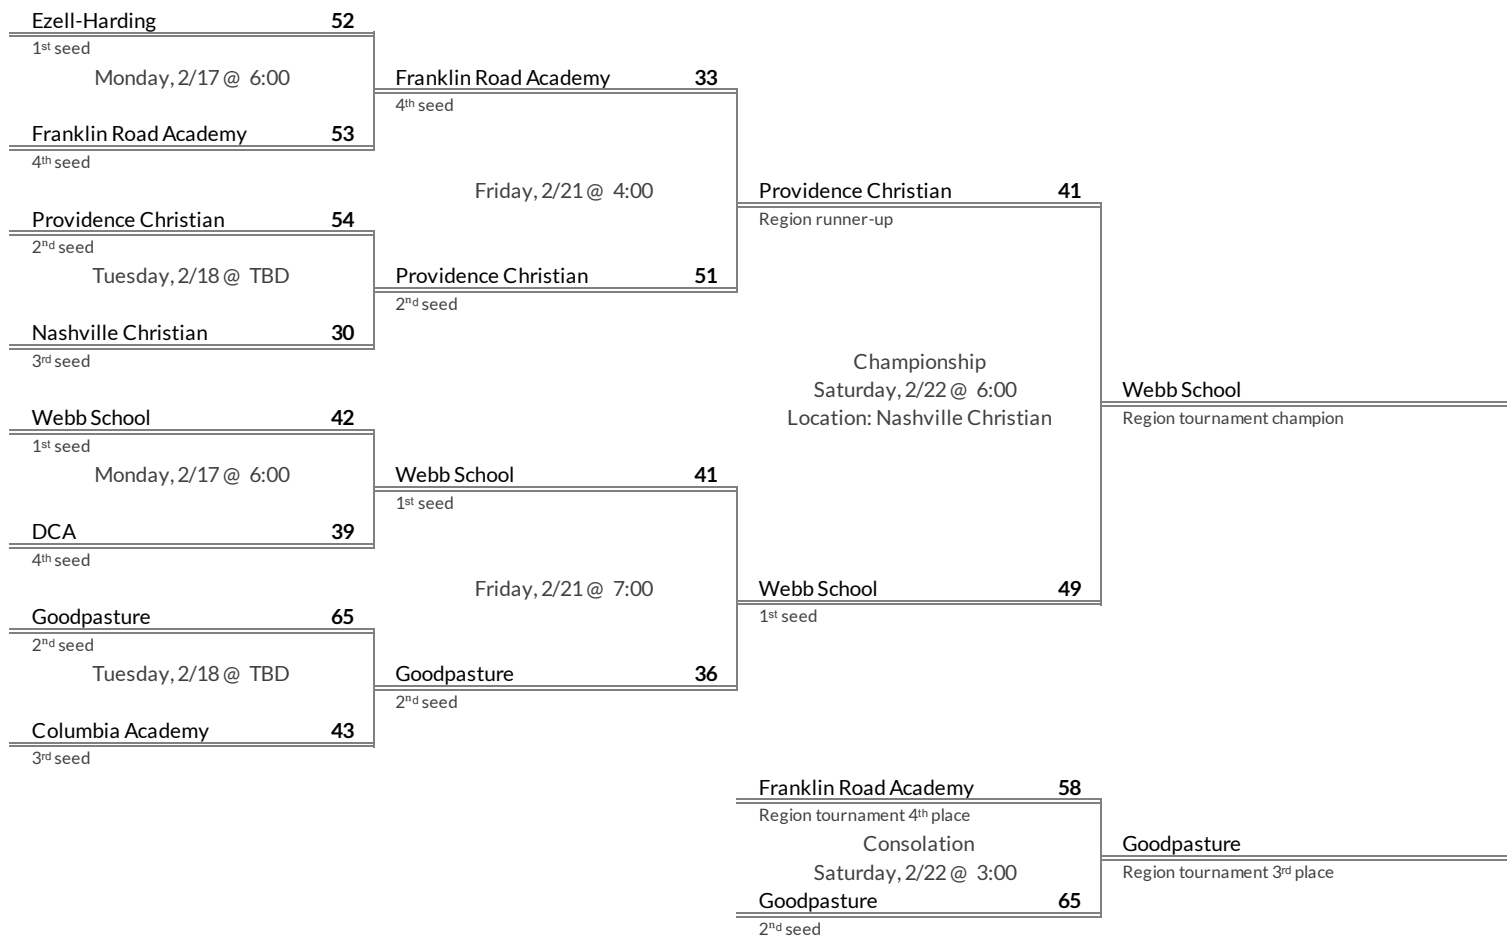

District Results (District 3)

- 1 Webb School
- 2 Providence Christian
- 3 Columbia Academy
- 4 Franklin Road Academy

District Results (District 4)

- 1 Ezell-Harding
- 2 Goodpasture
- 3 Nashville Christian
- 4 DCA

DII A Middle Region Girls Basketball Brackets

brought to you by:

Tournament Results

1. Webb School
2. Providence Christian
3. Goodpasture
4. Franklin Road Academy