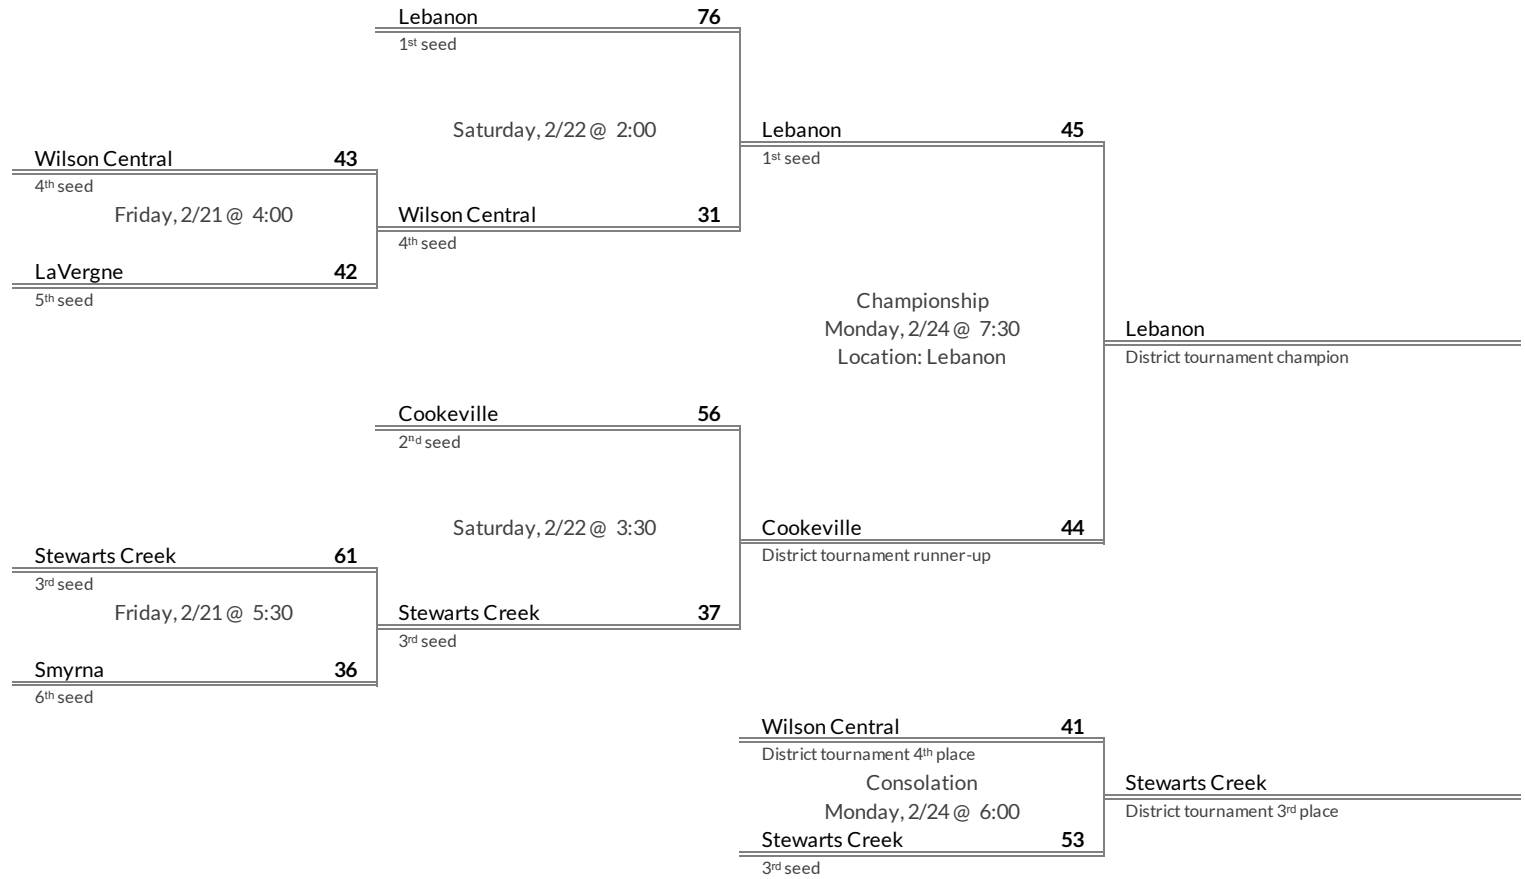

Regular Season Results

- 1 Lebanon
- 2 Cookeville
- 3 Stewarts Creek
- 4 Wilson Central
- 5 LaVergne
- 6 Smyrna

District 7AAAA Girls Basketball Brackets

brought to you by:

Tournament Results

1. Lebanon
2. Cookeville
3. Stewarts Creek
4. Wilson Central