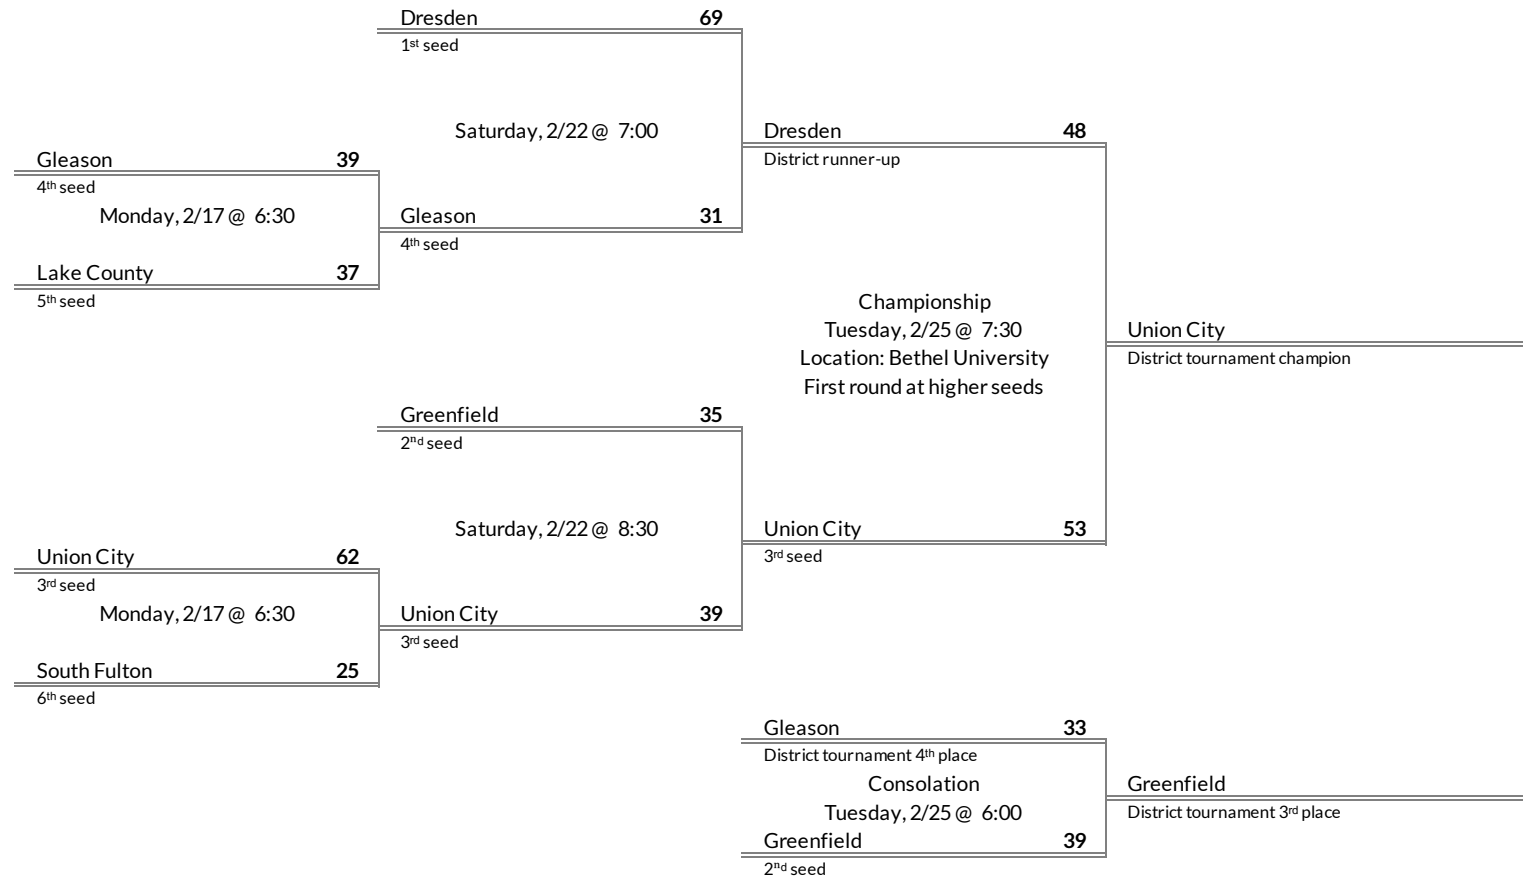

Regular Season Results

- 1 Dresden
- 2 Greenfield
- 3 Union City
- 4 Gleason
- 5 Lake County
- 6 South Fulton

District 14A Girls Basketball Brackets

brought to you by:

Tournament Results

1. Union City
2. Dresden
3. Greenfield
4. Gleason