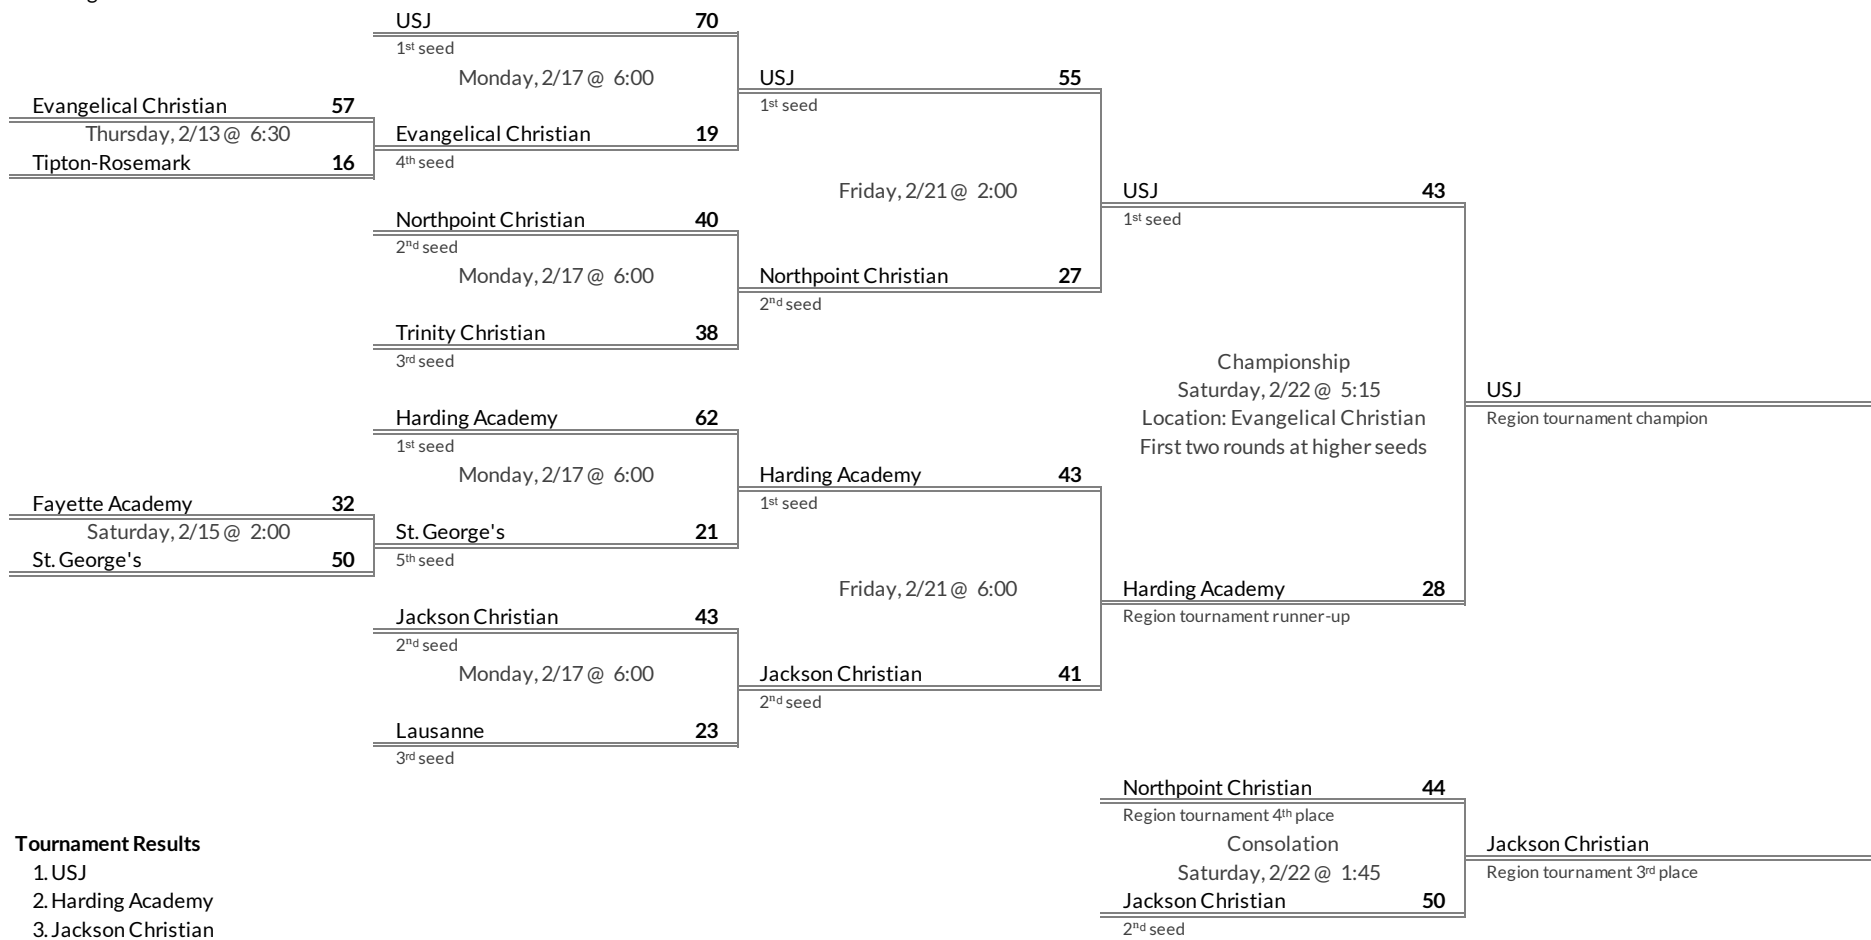

Regular Season Results (District 5)

- 1 USJ
- 2 Jackson Christian
- 3 Trinity Christian
- 4 Fayette Academy
- 5 Tipton-Rosemark

Regular Season Results (District 6)

- 1 Harding Academy
- 2 Northpoint Christian
- 3 Lausanne
- 4 Evangelical Christian
- 5 St. George's

DII A West Region Girls Basketball Brackets

brought to you by:

Tournament Results

1. USJ
2. Harding Academy
3. Jackson Christian
4. Northpoint Christian