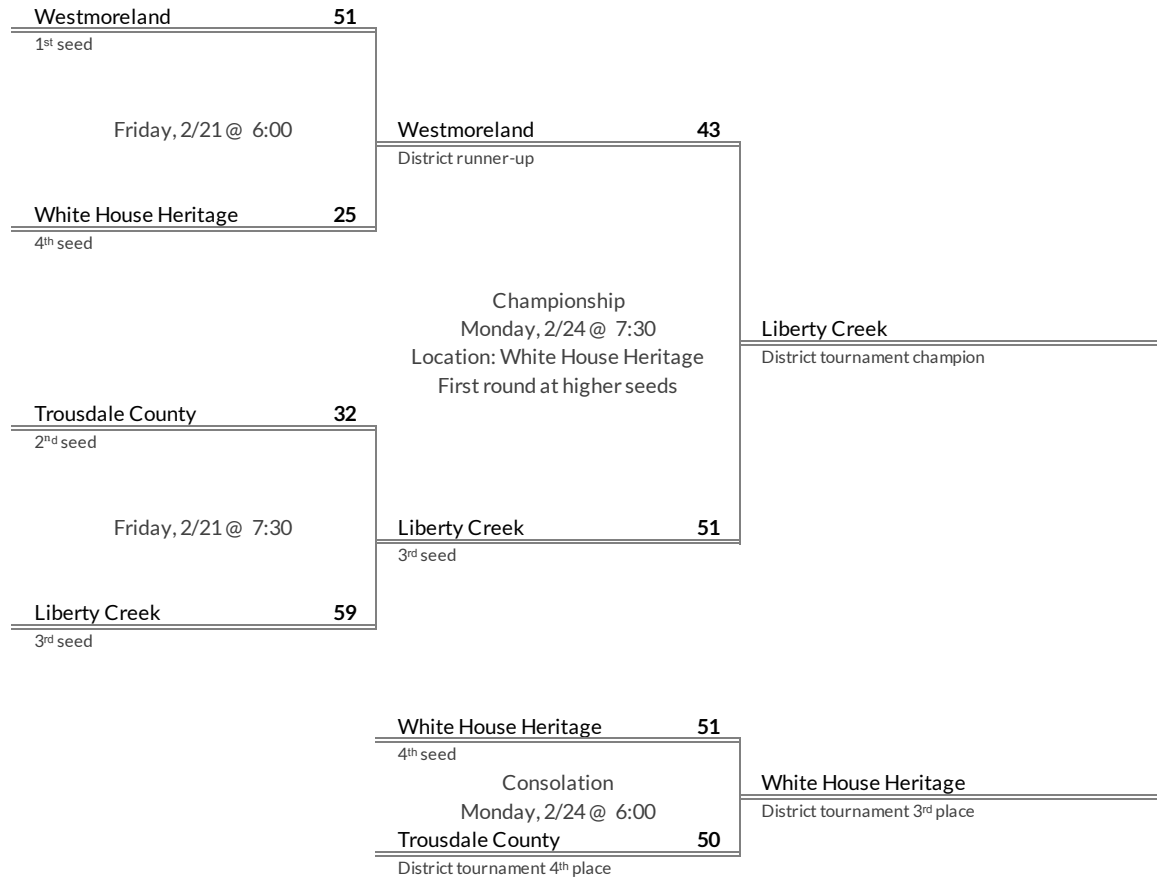

Regular Season Results

- 1 Westmoreland
- 2 Trousdale County
- 3 Liberty Creek
- 4 White House Heritage

District 6AA Girls Basketball Brackets

brought to you by:

Tournament Results

1. Liberty Creek
2. Westmoreland
3. White House Heritage
4. Trousdale County