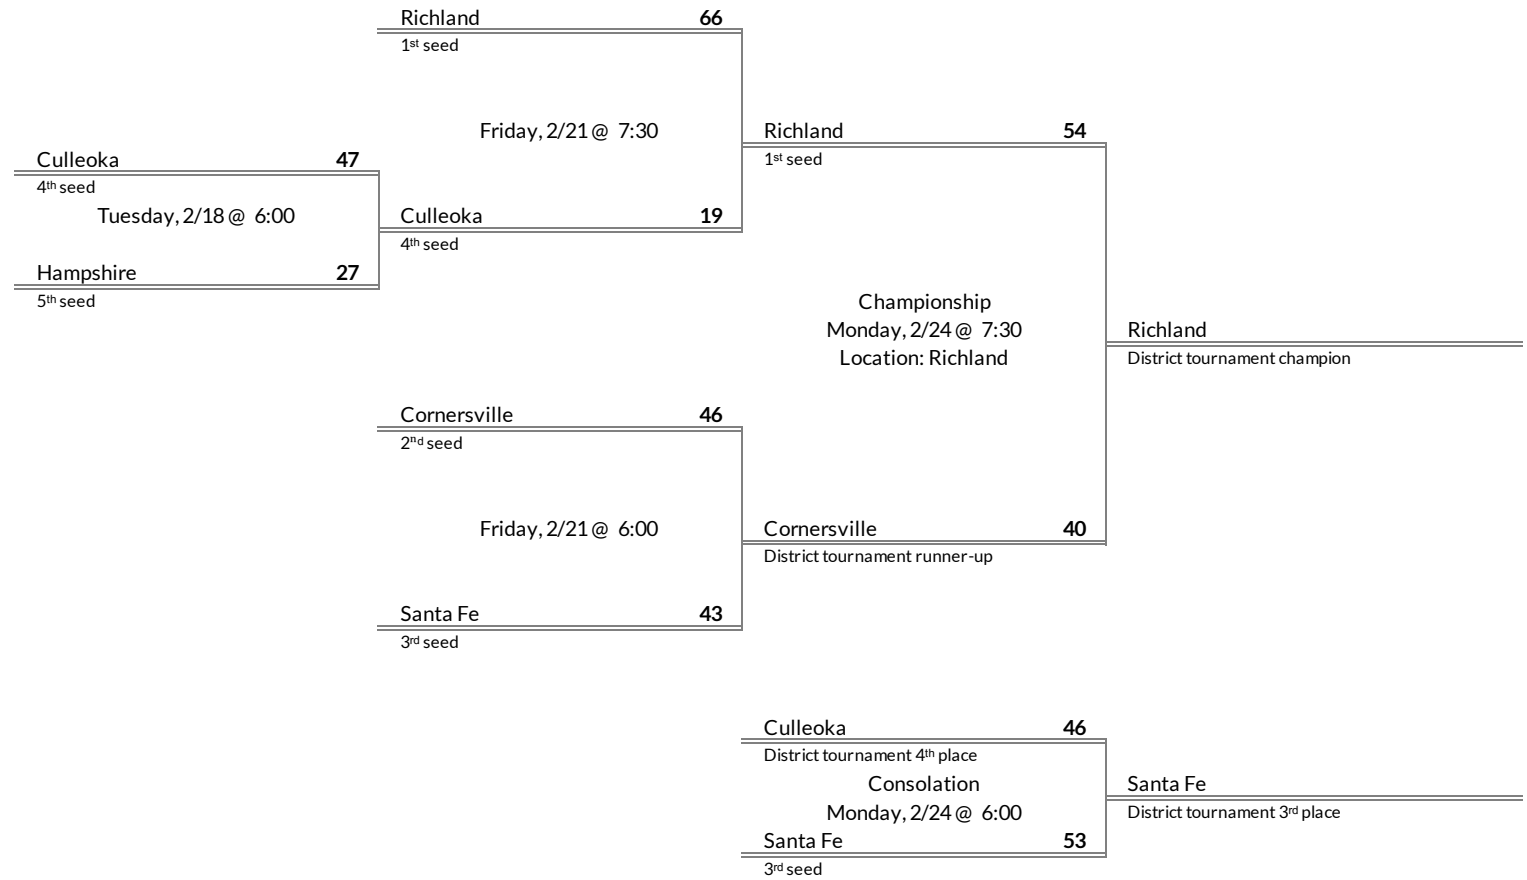

# District 9A Girls Basketball Brackets

brought to you by:

**Tournament Results**

- 1. Moore County
- 2. Fayetteville
- 3. Eagleville
- 4. Huntland

**Regular Season Results**

- 1 Richland
- 2 Cornersville
- 3 Santa Fe
- 4 Culleoka
- 5 Hampshire

# District 10A Girls Basketball Brackets

brought to you by:

**Tournament Results**

- 1. Richland
- 2. Cornersville
- 3. Santa Fe
- 4. Culleoka

**Regular Season Results**

- 1 Wayne County
- 2 Collinwood
- 3 Perry County
- 4 Frank Hughes