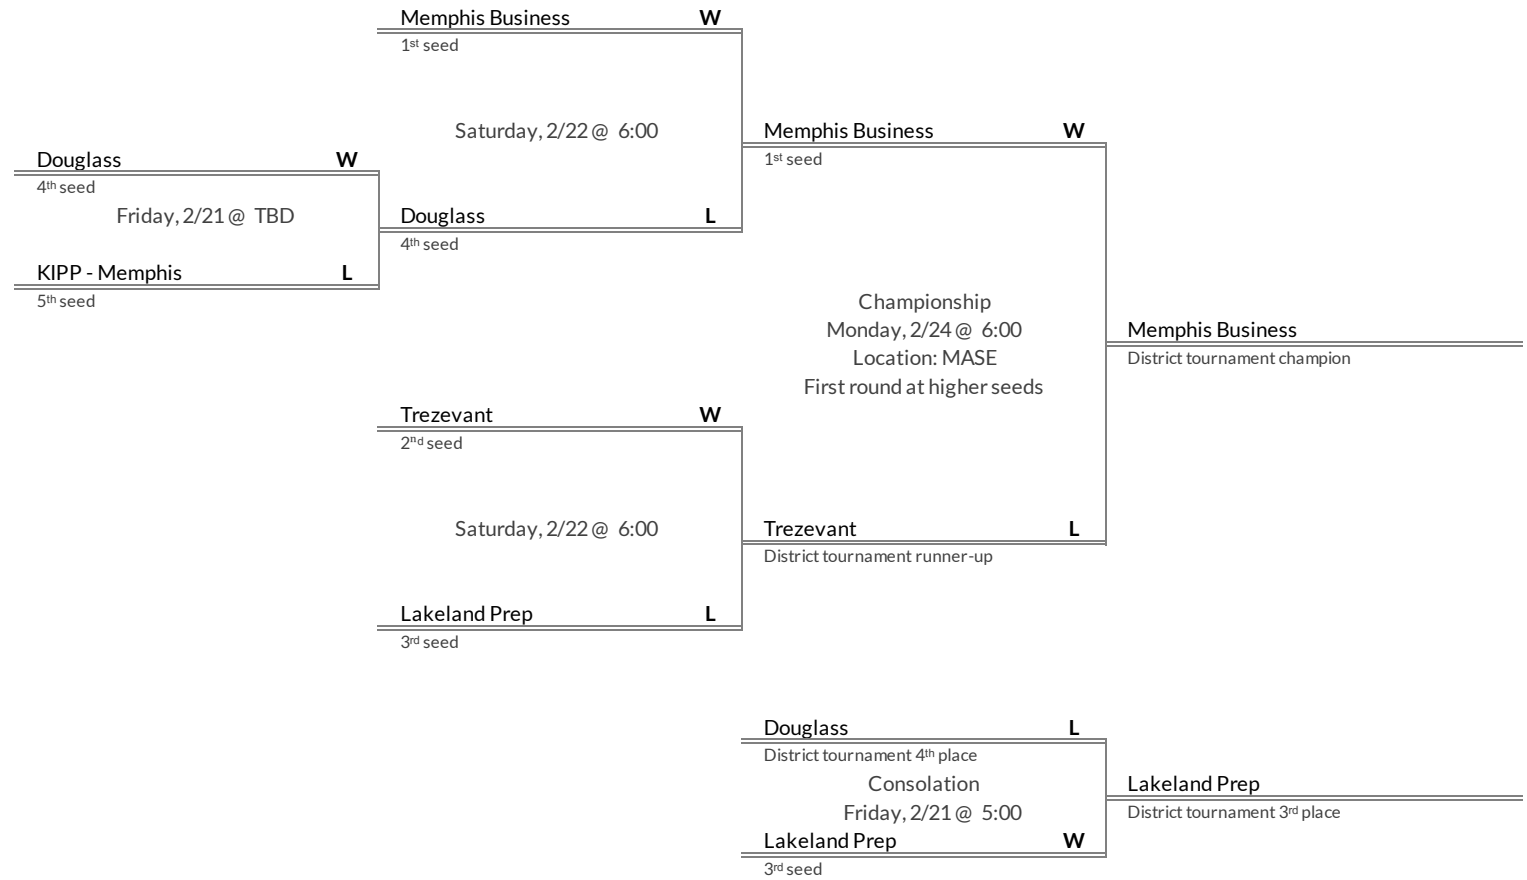

Regular Season Results

- 1 Memphis Business
- 2 Trezevant
- 3 Lakeland Prep
- 4 Douglass
- 5 KIPP - Memphis

District 15AA Girls Basketball Brackets

brought to you by:

Tournament Results

1. Memphis Business
2. Trezevant
3. Lakeland Prep
4. Douglass