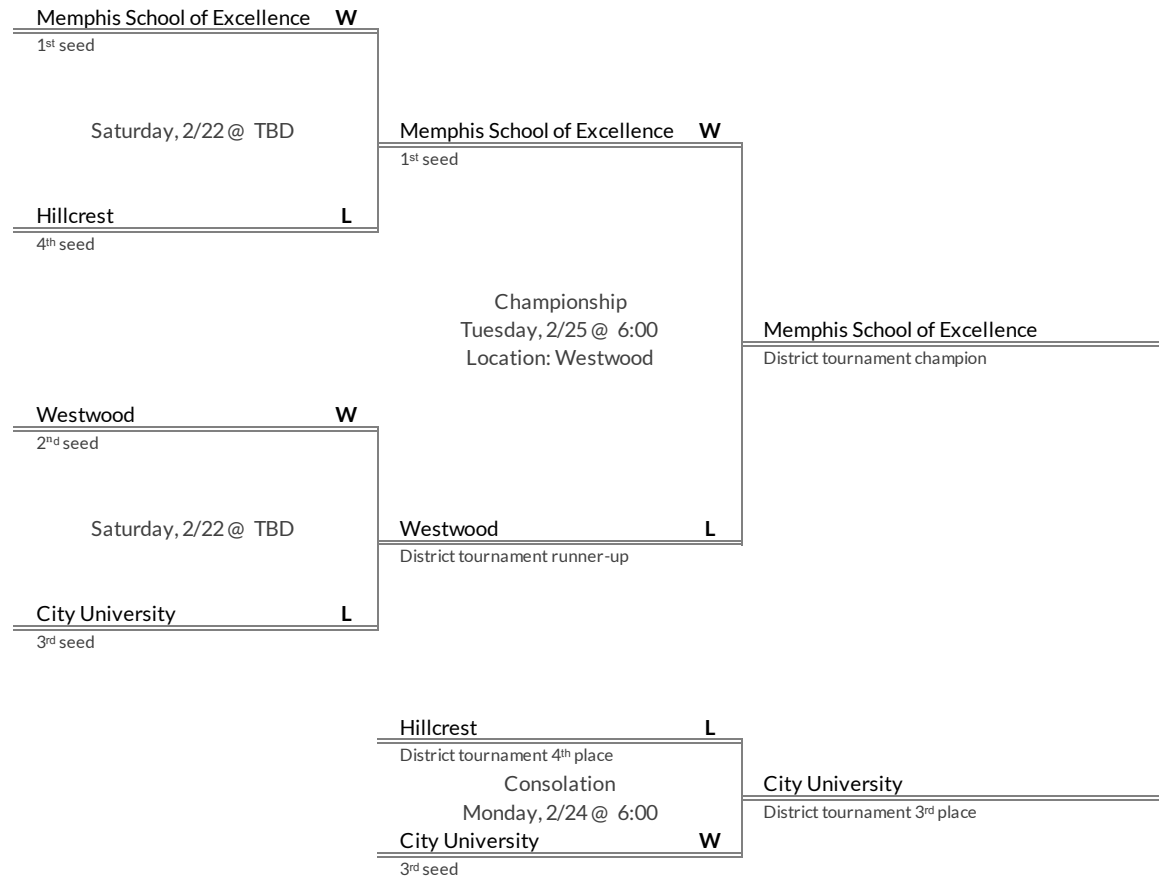

# District 15A Girls Basketball Brackets

brought to you by:

**Tournament Results**

- 1. University High - Memphis
- 2. Middle College
- 3. B.T. Washington
- 4. MASE

**Regular Season Results**

- 1 Memphis School of Excellence
- 2 Westwood
- 3 City University
- 4 Hillcrest

# District 16A Girls Basketball Brackets

brought to you by:

**Tournament Results**

- 1. Memphis School of Excellence
- 2. Westwood
- 3. City University
- 4. Hillcrest

**Regular Season Results**

- 1 Hampton
- 2 Chuckey-Doak
- 3 West Greene
- 4 South Greene
- 5 Johnson County
- 6 Happy Valley