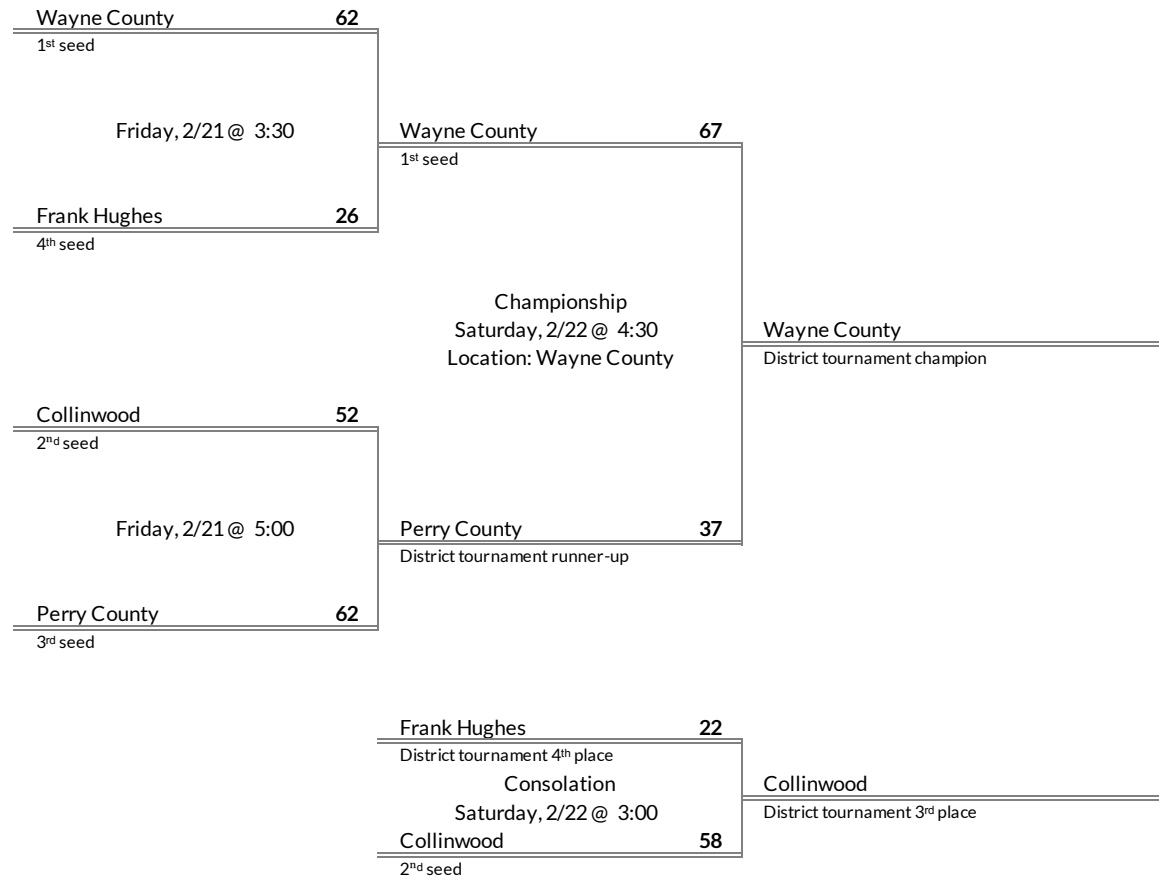

# District 10A Girls Basketball Brackets

brought to you by:

**Tournament Results**

- 1. Richland
- 2. Cornersville
- 3. Santa Fe
- 4. Culleoka

**Regular Season Results**

- 1 Wayne County
- 2 Collinwood
- 3 Perry County
- 4 Frank Hughes

# District 11A Girls Basketball Brackets

brought to you by:

**Tournament Results**

- 1. Wayne County
- 2. Perry County
- 3. Collinwood
- 4. Frank Hughes

**Regular Season Results**

- 1 McEwen
- 2 McKenzie
- 3 Houston County
- 4 Hollow Rock-Bruceton