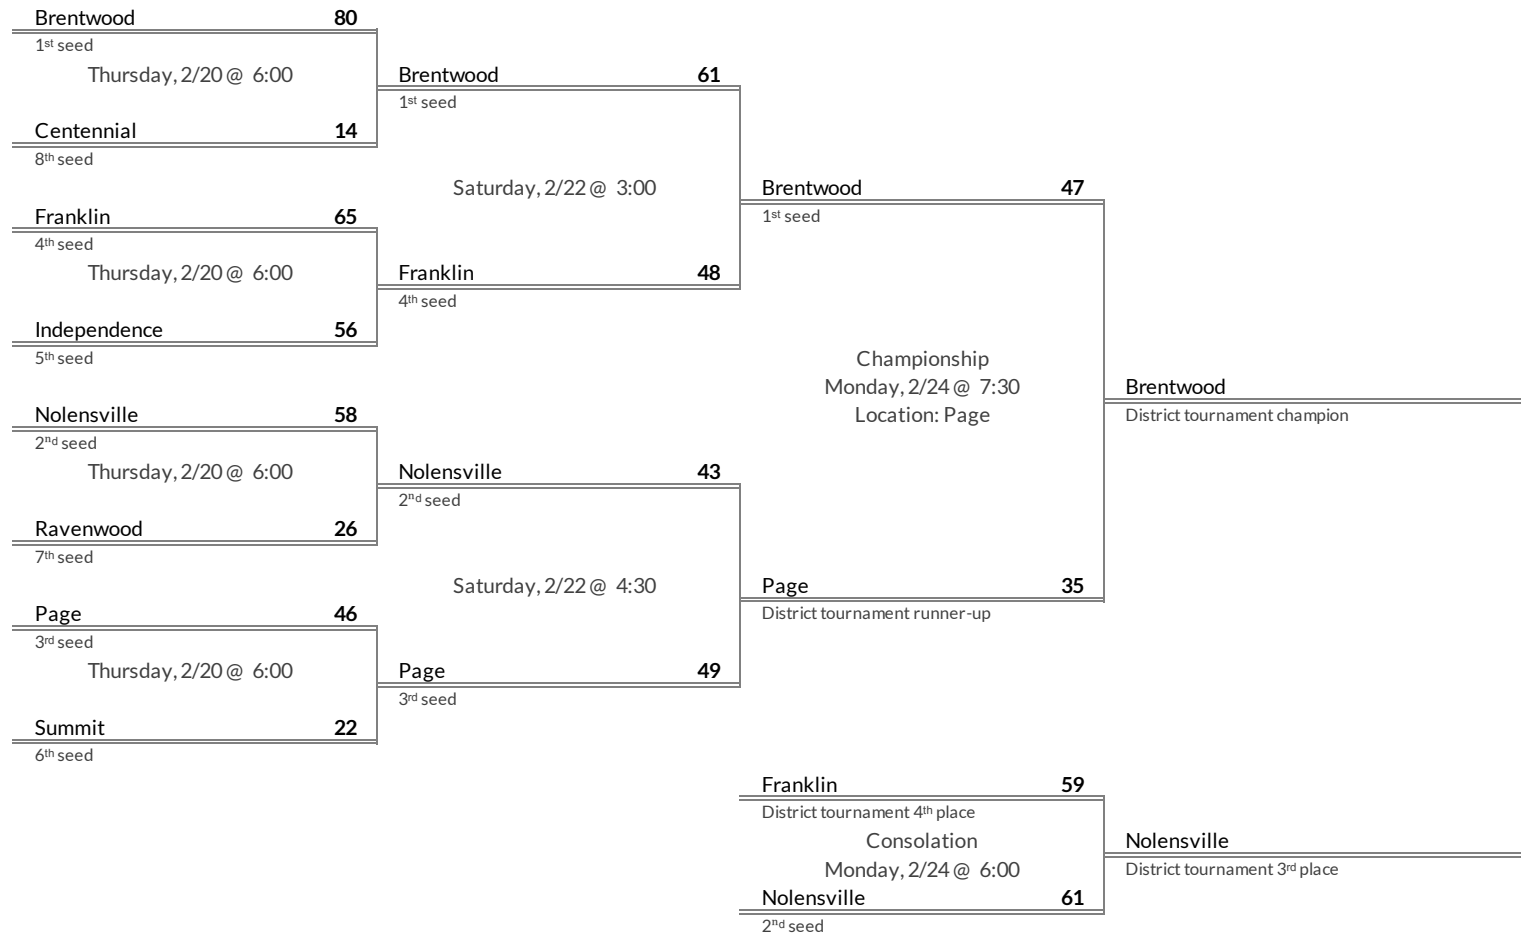

Regular Season Results

- 1 Brentwood
- 2 Nolensville
- 3 Page
- 4 Franklin
- 5 Independence
- 6 Summit
- 7 Ravenwood
- 8 Centennial

District 10AAAA Girls Basketball Brackets

brought to you by:

Tournament Results

1. Brentwood
2. Page
3. Nolensville
4. Franklin