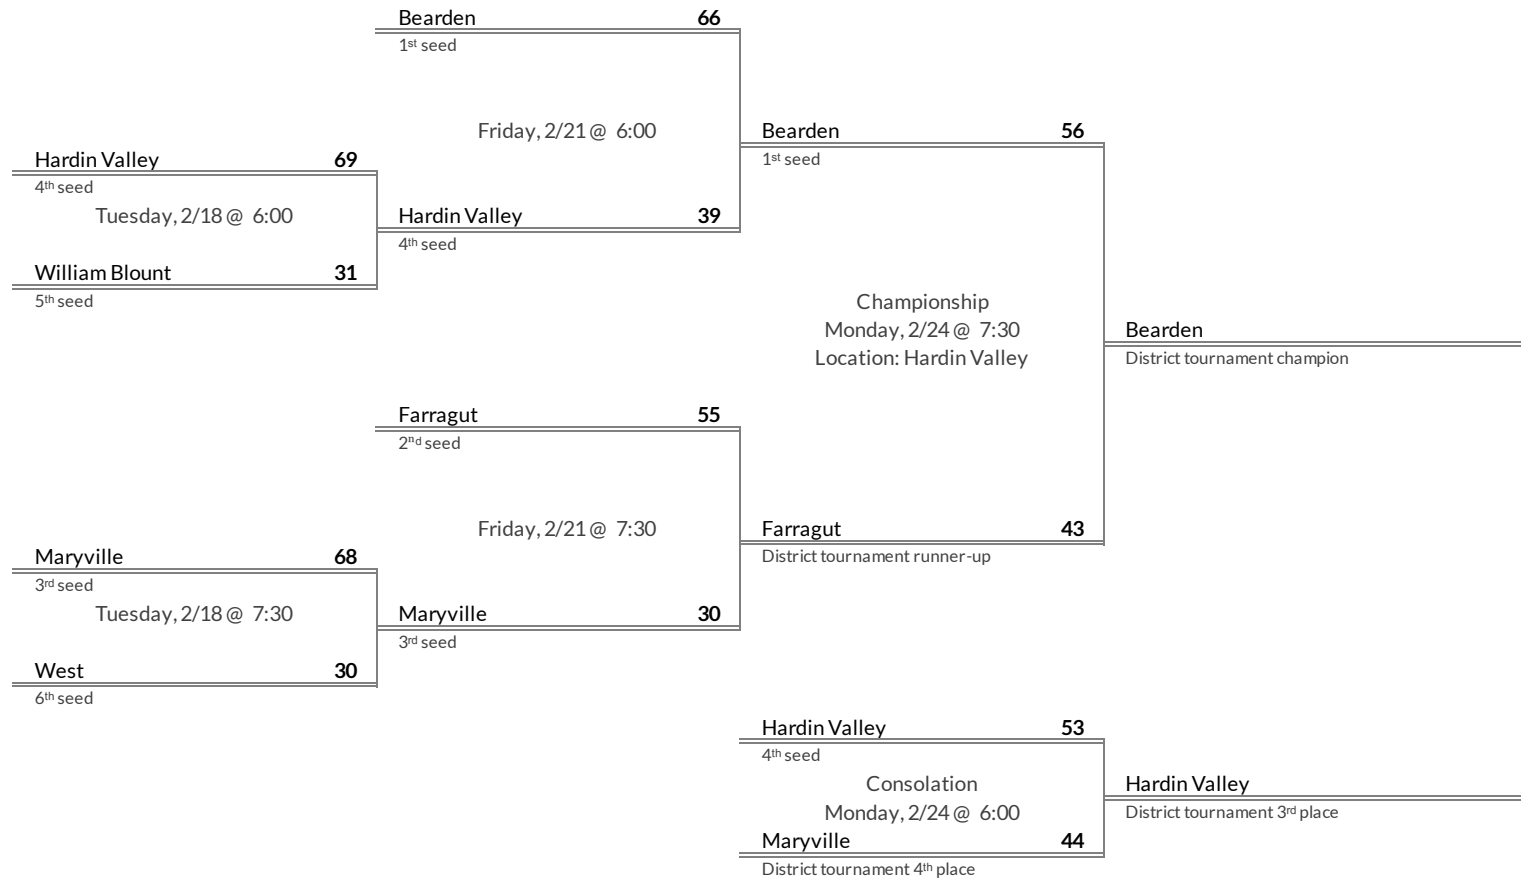

Regular Season Results

- 1 Bearden
- 2 Farragut
- 3 Maryville
- 4 Hardin Valley
- 5 William Blount
- 6 West

District 4AAAA Girls Basketball Brackets

brought to you by:

Tournament Results

1. Bearden
2. Farragut
3. Hardin Valley
4. Maryville