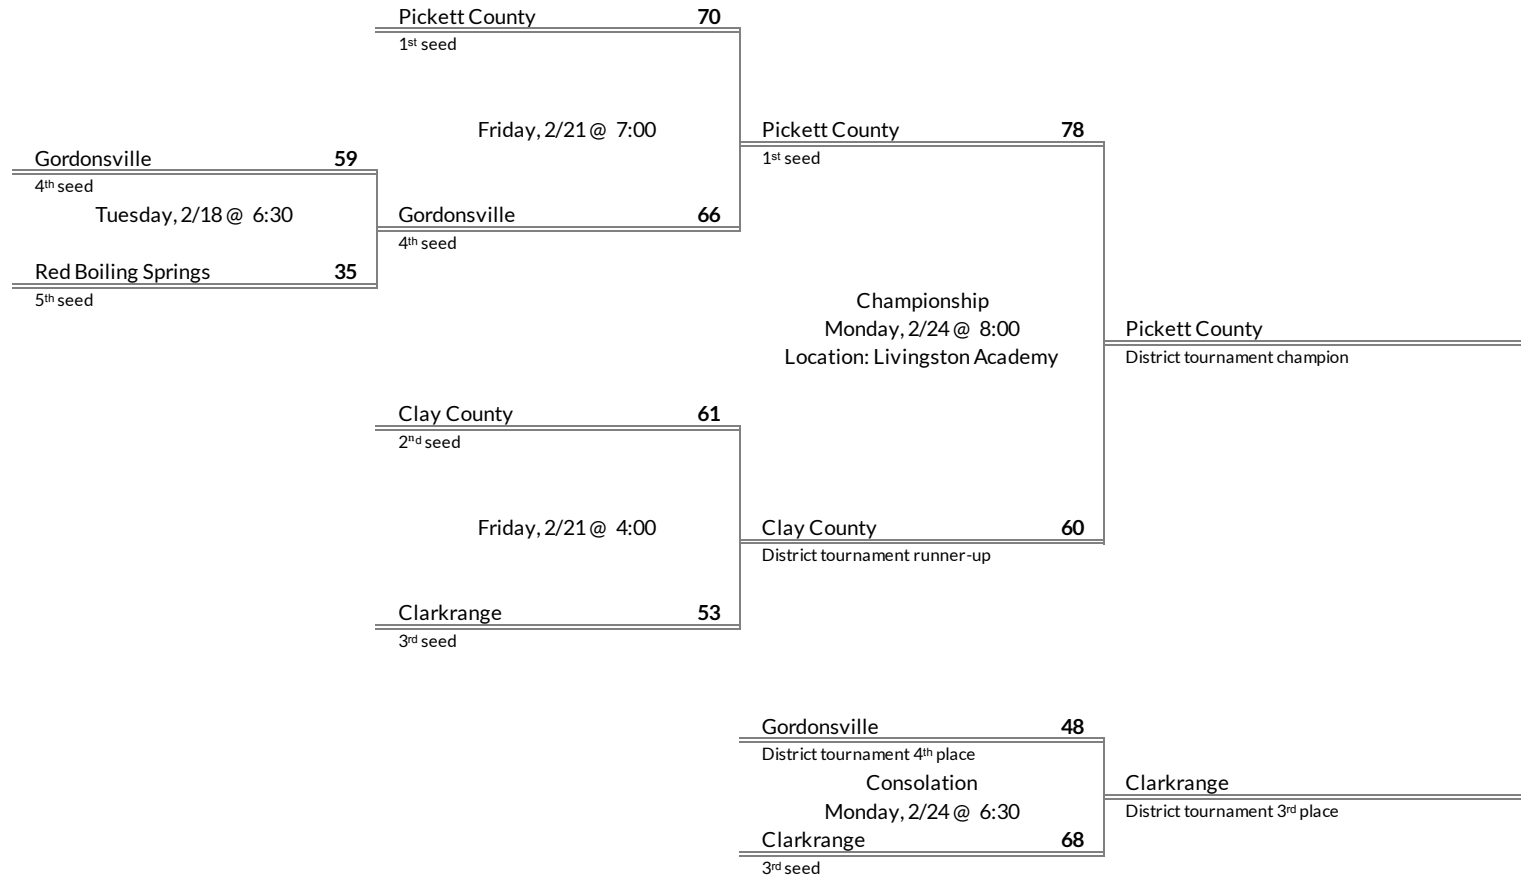

Regular Season Results

- 1 Pickett County
- 2 Clay County
- 3 Clarkrange
- 4 Gordonsville
- 5 Red Boiling Springs

District 7A Girls Basketball Brackets

brought to you by:

Tournament Results

1. Pickett County
2. Clay County
3. Clarkrange
4. Gordonsville