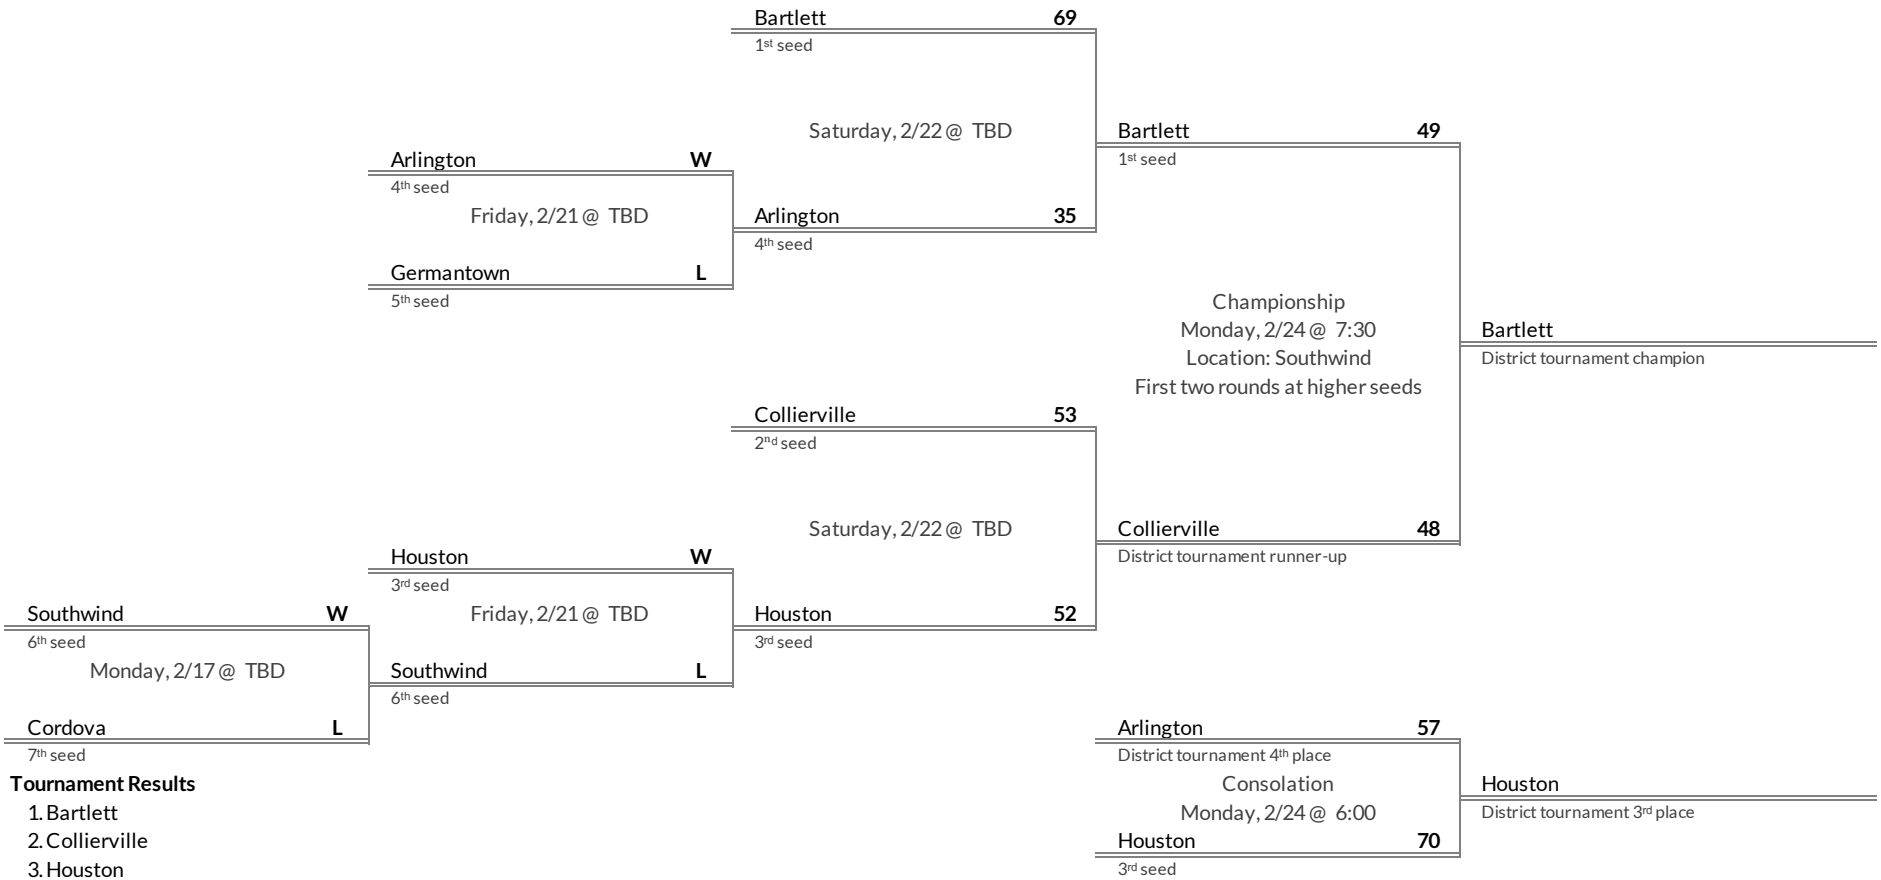

# District 15AAAA Girls Basketball Brackets

brought to you by:

**Tournament Results**

- 1. Bartlett
- 2. Collierville
- 3. Houston
- 4. Arlington

**Regular Season Results**

- 1 Memphis East
- 2 White Station
- 3 Whitehaven
- 4 Memphis Overton
- 5 Memphis Central
- 6 Kingsbury