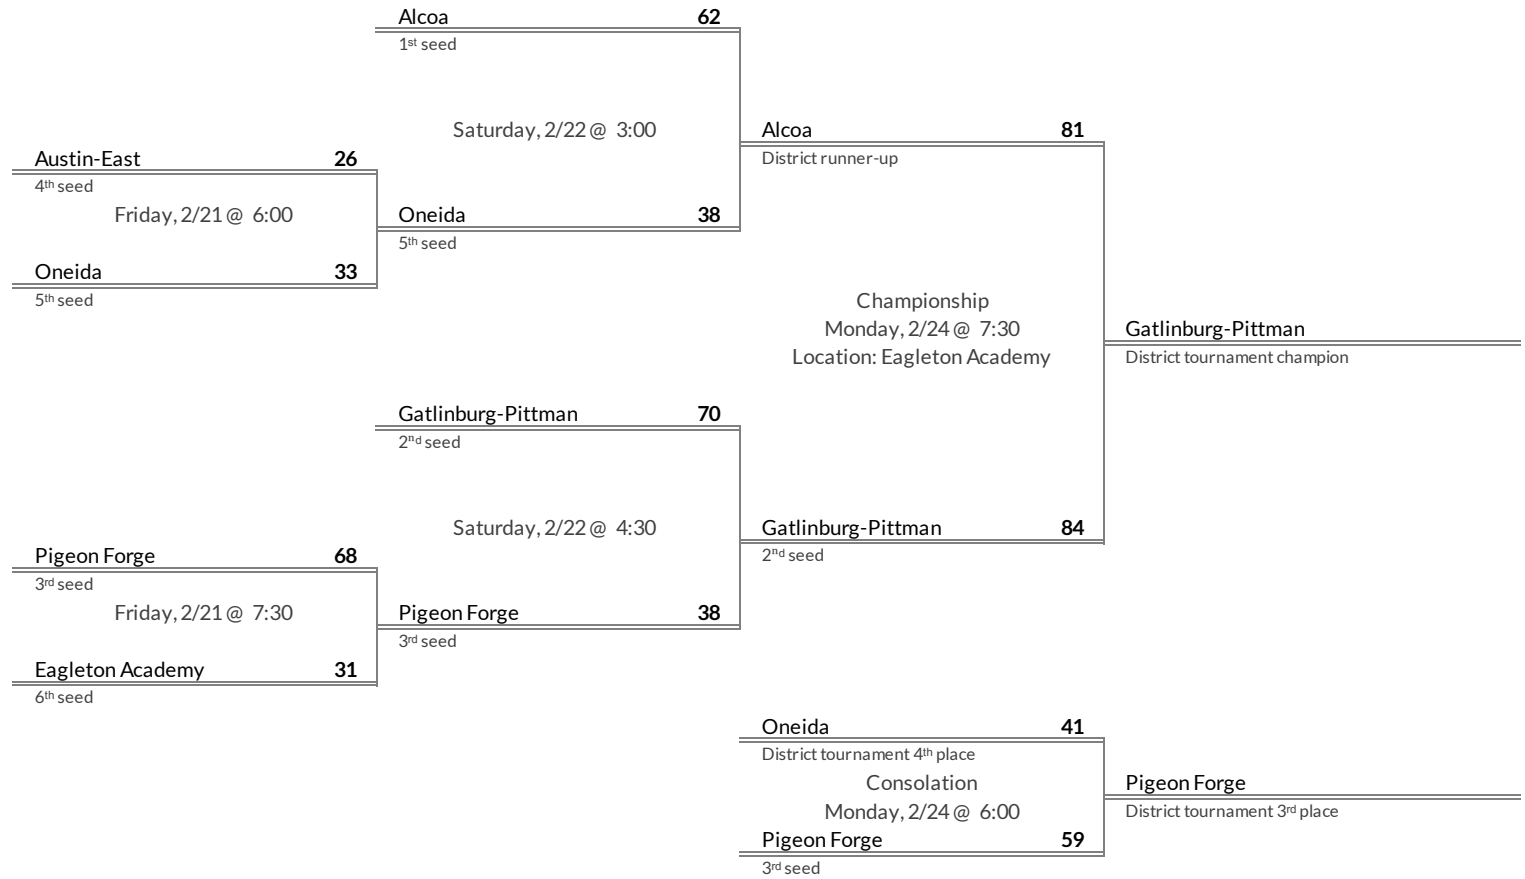

# District 1AA Girls Basketball Brackets

brought to you by:

**Tournament Results**

- 1. Hampton
- 2. Chuckey-Doak
- 3. South Greene
- 4. Happy Valley

**Regular Season Results**

- 1 Alcoa
- 2 Gatlinburg-Pittman
- 3 Pigeon Forge
- 4 Austin-East
- 5 Oneida
- 6 Eagleton Academy

# District 2AA Girls Basketball Brackets

brought to you by:

**Tournament Results**

- 1. Gatlinburg-Pittman
- 2. Alcoa
- 3. Pigeon Forge
- 4. Oneida

**Regular Season Results**

- 1 McMinn Central
- 2 Meigs County
- 3 Kingston
- 4 Tellico Plains
- 5 Sweetwater
- 6 Polk County