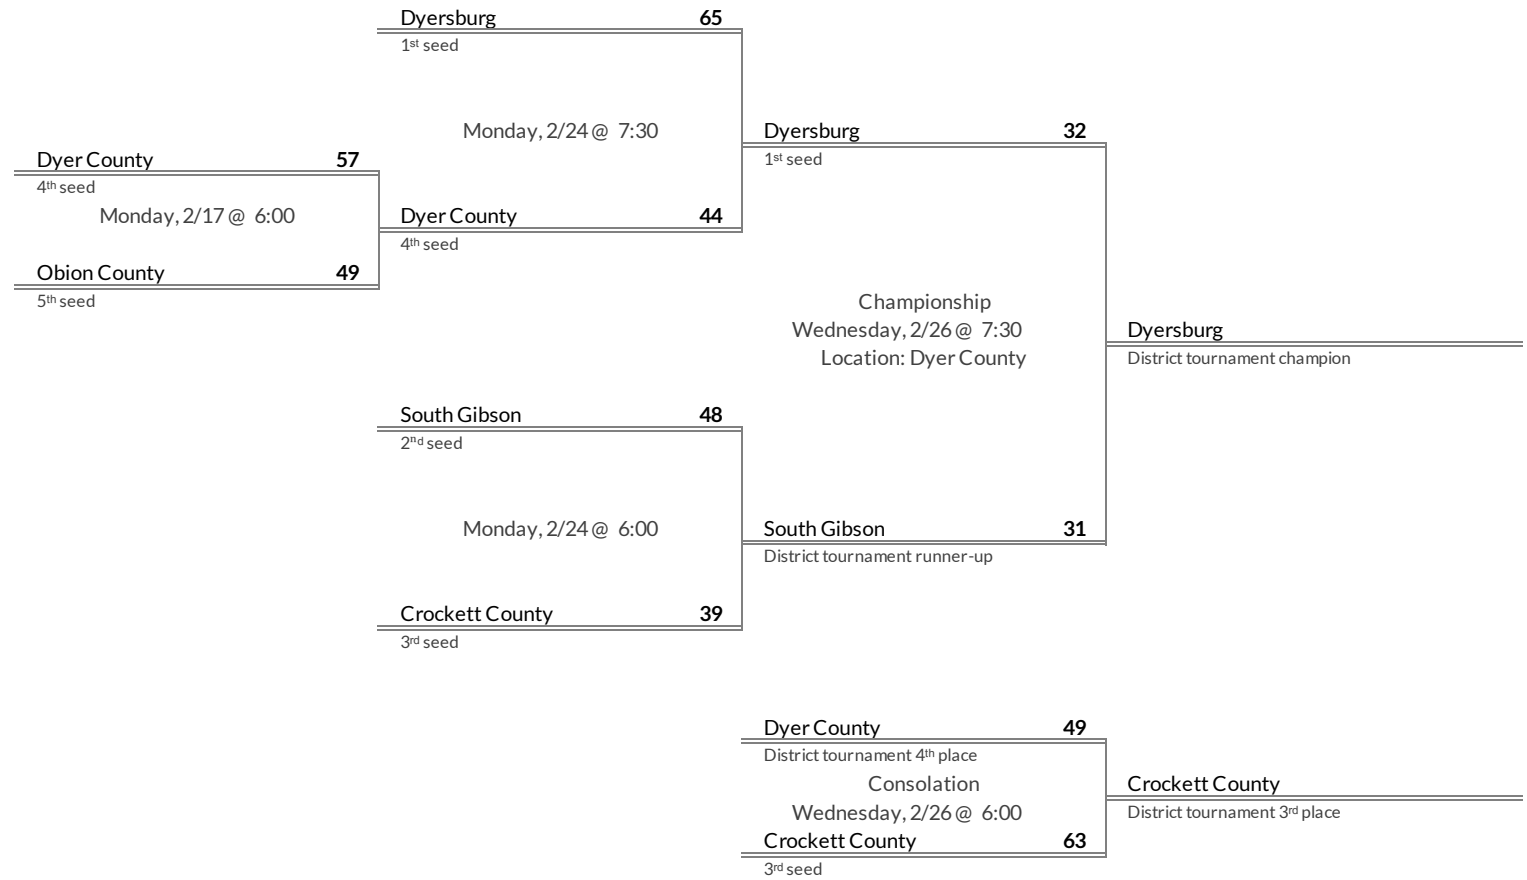

# District 13AAA Girls Basketball Brackets

brought to you by:

**Tournament Results**

- 1. Dyersburg
- 2. South Gibson
- 3. Crockett County
- 4. Dyer County

**Regular Season Results**

- 1 Haywood
- 2 Fayette Ware
- 3 Bolton
- 4 Bolivar Central