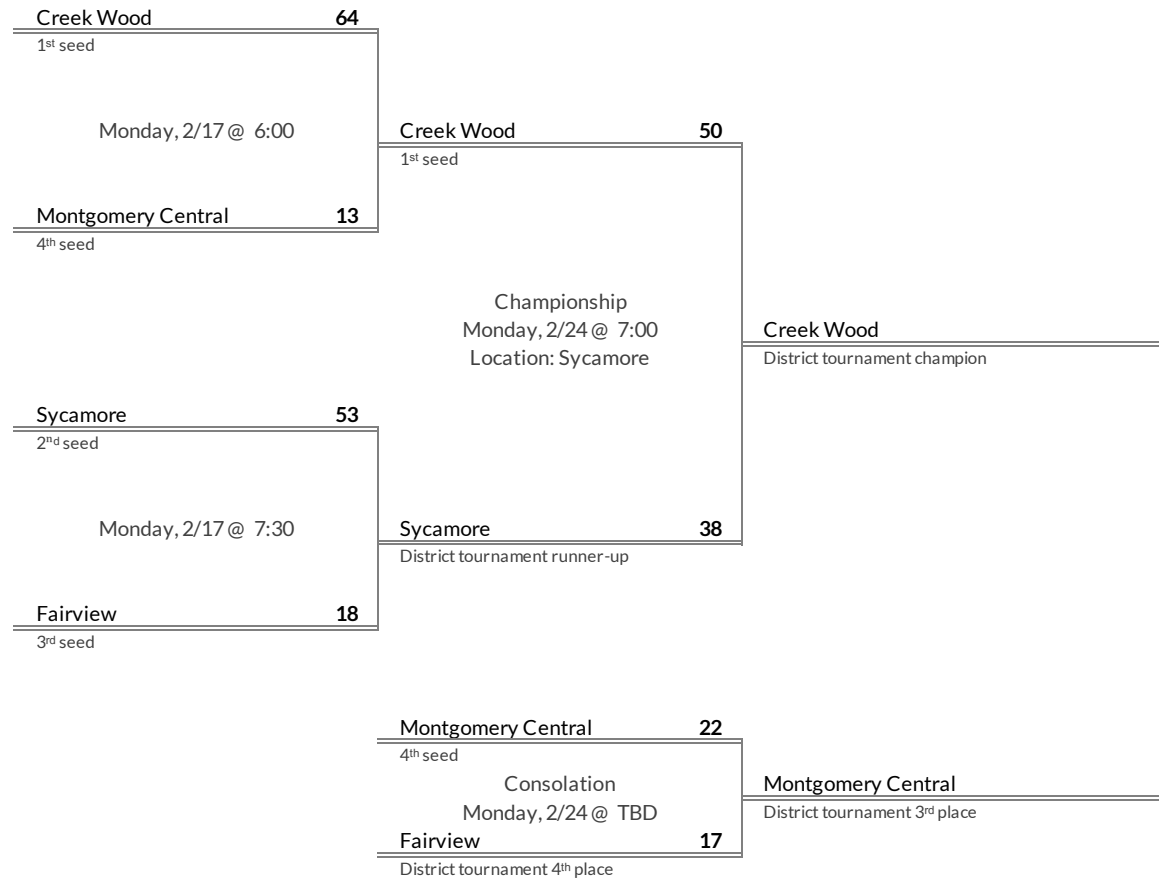

# District 10AAA Girls Basketball Brackets

brought to you by:

**Tournament Results**

- 1. Valor Collegiate
- 2. Maplewood
- 3. Hume-Fogg
- 4. Lawson

**Regular Season Results**

- 1 Creek Wood
- 2 Sycamore
- 3 Fairview
- 4 Montgomery Central

# District 11AAA Girls Basketball Brackets

brought to you by:

**Tournament Results**

- 1. Creek Wood
- 2. Sycamore
- 3. Montgomery Central
- 4. Fairview

**Regular Season Results**

- 1 Jackson South Side
- 2 Lexington
- 3 McNairy Central
- 4 Hardin County
- 5 Chester County
- 6 Jackson North Side