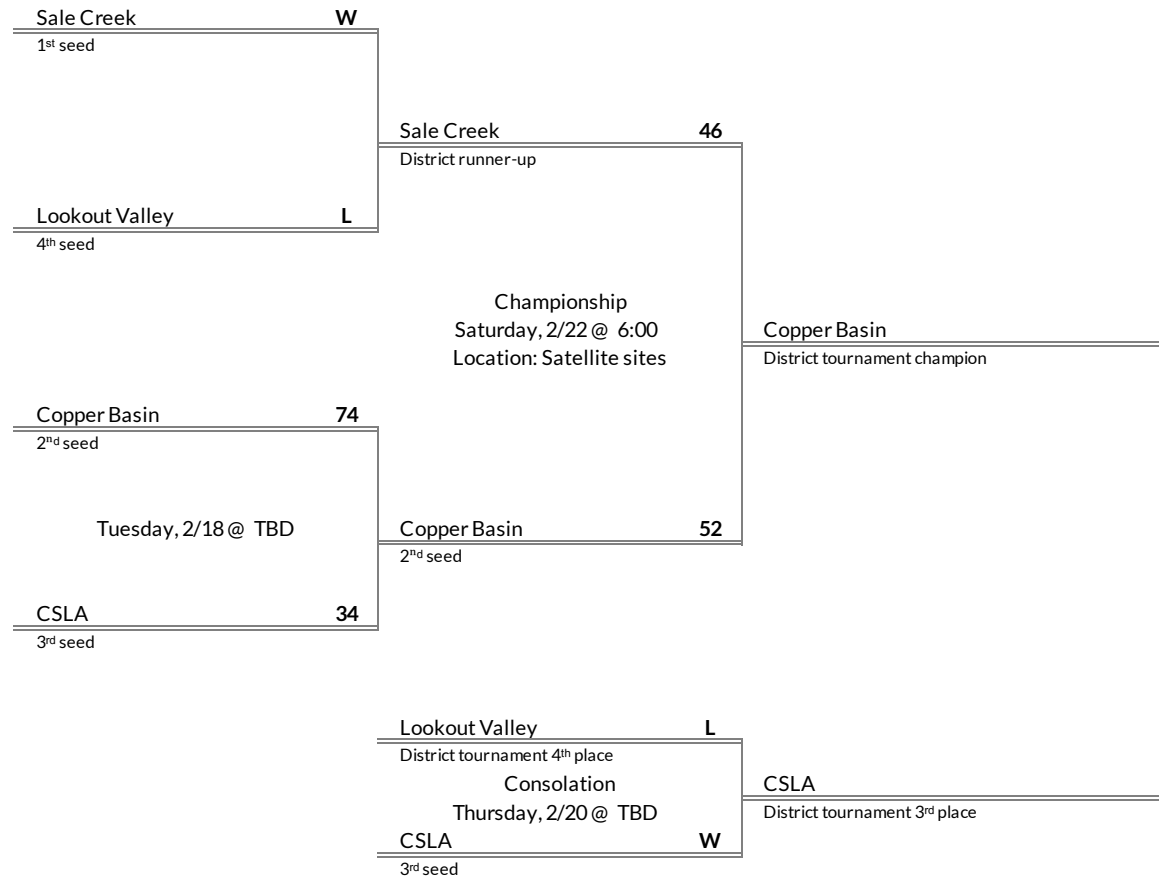

# District 5A Girls Basketball Brackets

brought to you by:

**Tournament Results**

- 1. Copper Basin
- 2. Sale Creek
- 3. CSLA
- 4. Lookout Valley

**Regular Season Results**

- 1 Van Buren County
- 2 South Pittsburg
- 3 Whitwell