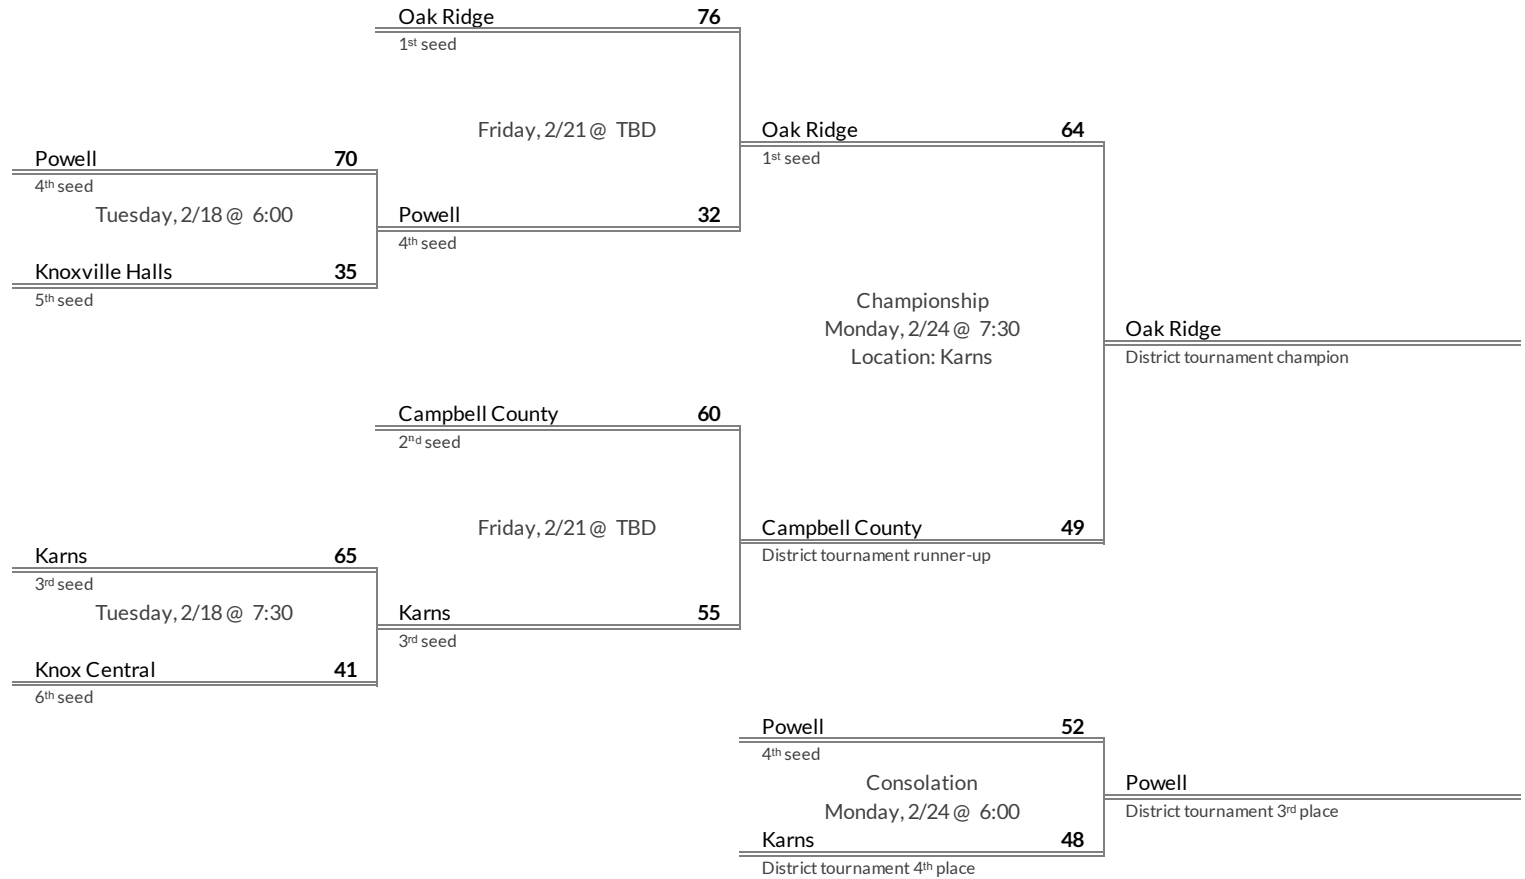

Regular Season Results

- 1 Oak Ridge
- 2 Campbell County
- 3 Karns
- 4 Powell
- 5 Knoxville Halls
- 6 Knox Central

District 3AAAA Girls Basketball Brackets

brought to you by:

Tournament Results

1. Oak Ridge
2. Campbell County
3. Powell
4. Karns