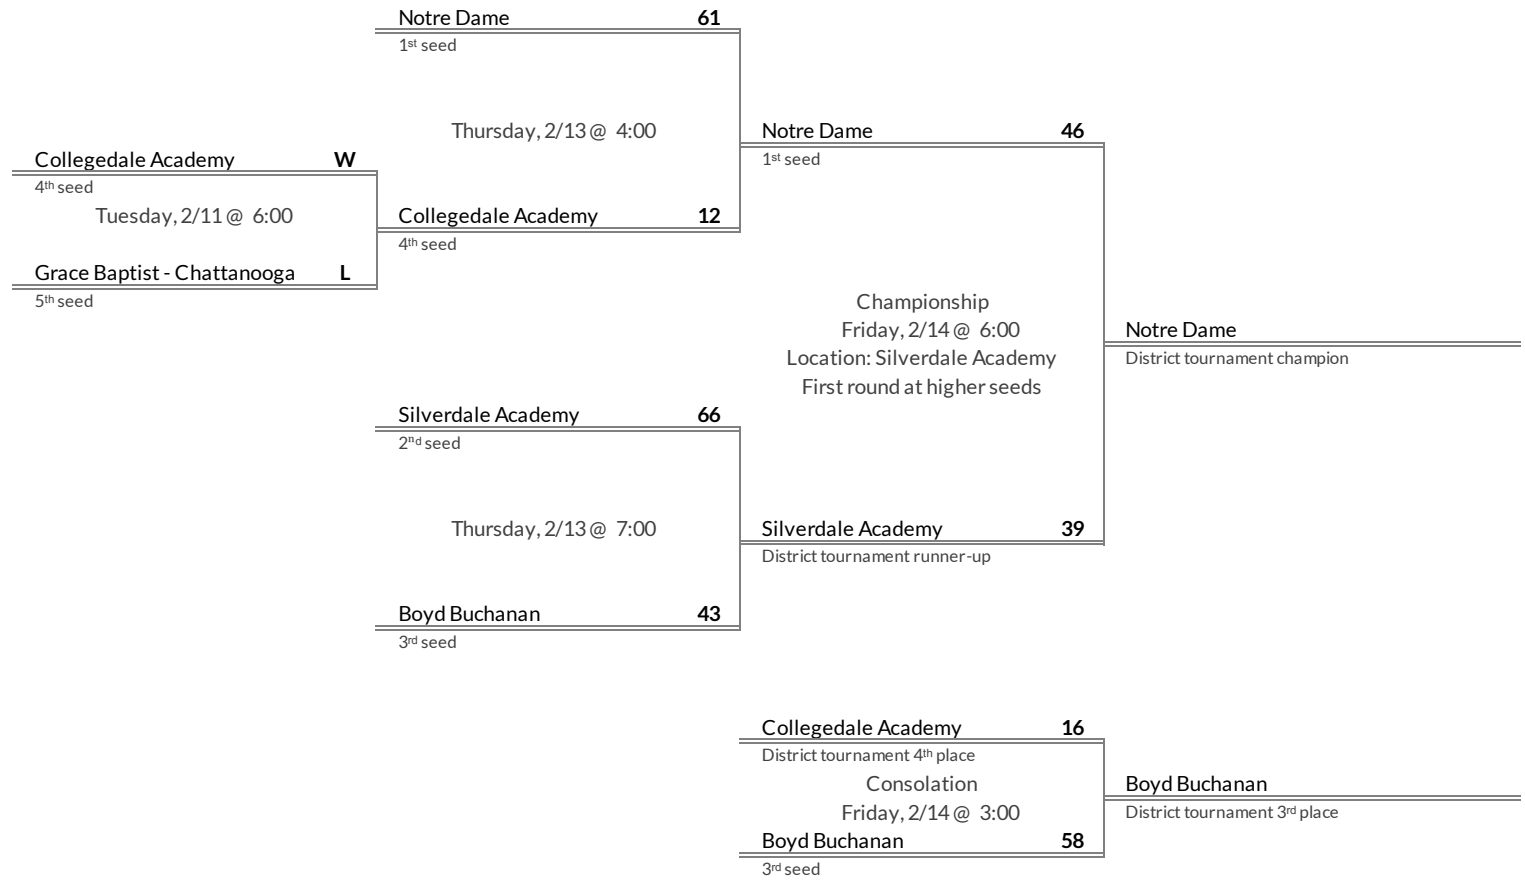

Regular Season Results

- 1 Notre Dame
- 2 Silverdale Academy
- 3 Boyd Buchanan
- 4 Collegedale Academy
- 5 Grace Baptist - Chattanooga

District A East District 2 Girls Basketball Brackets

brought to you by:

Tournament Results

1. Notre Dame
2. Silverdale Academy
3. Boyd Buchanan
4. Collegedale Academy