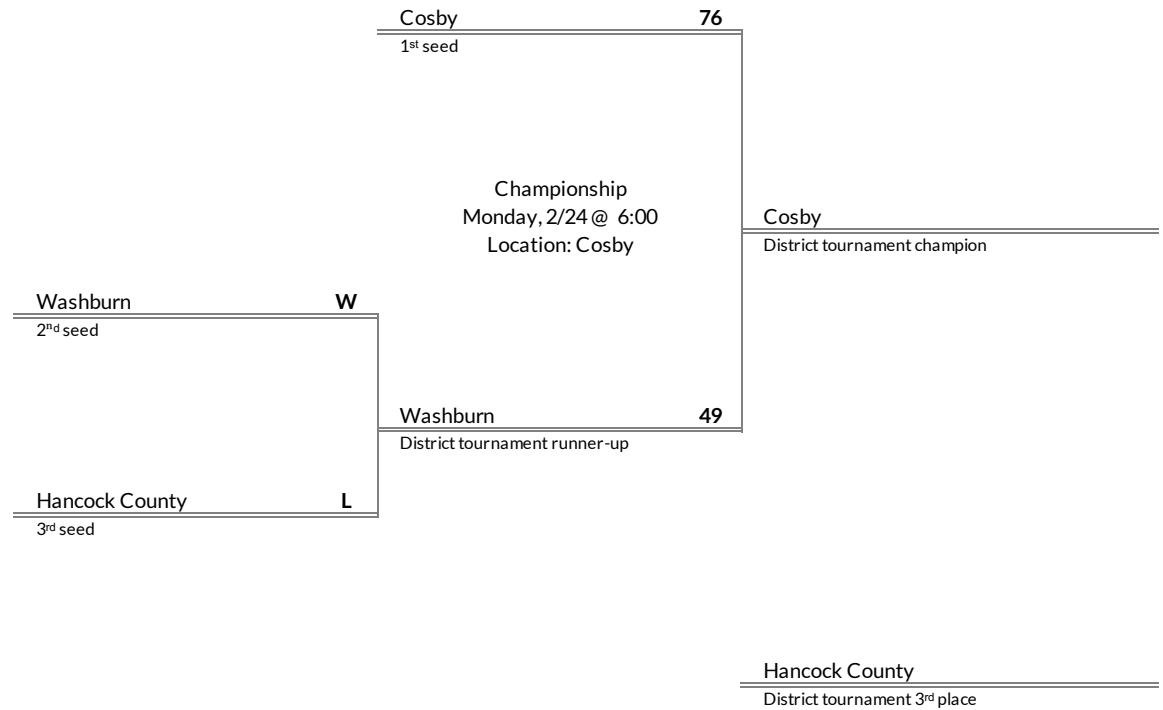

# District 2A Girls Basketball Brackets

brought to you by:

**Tournament Results**

- 1. Cosby
- 2. Washburn
- 3. Hancock County
- 4.

**Regular Season Results**

- 1 Coalfield
- 2 Sunbright
- 3 Wartburg
- 4 Oliver Springs
- 5 Jellico