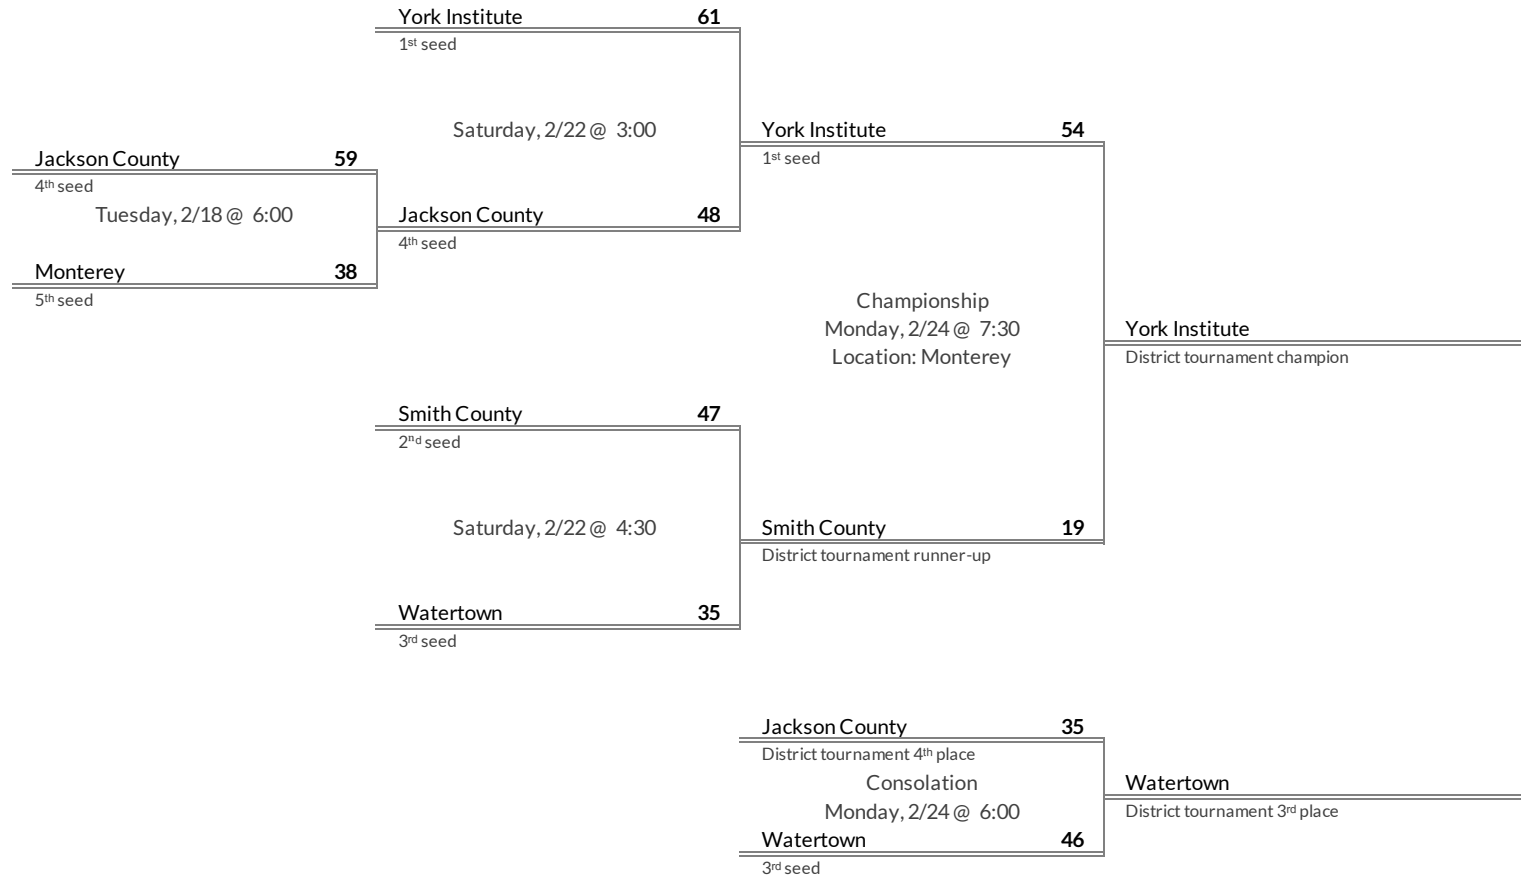

Regular Season Results

- 1 York Institute
- 2 Smith County
- 3 Watertown
- 4 Jackson County
- 5 Monterey

District 5AA Girls Basketball Brackets

brought to you by:

Tournament Results

1. York Institute
2. Smith County
3. Watertown
4. Jackson County