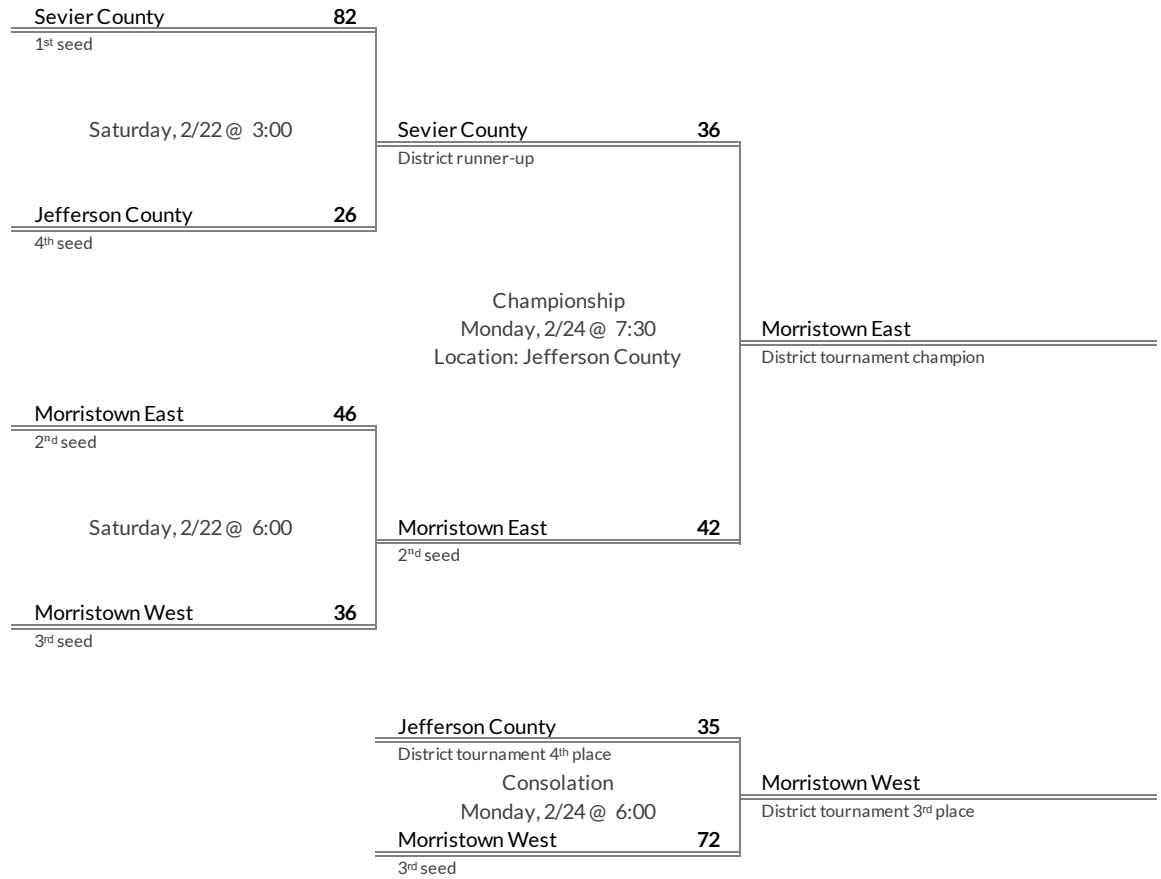

Regular Season Results

- 1 Sevier County
- 2 Morristown East
- 3 Morristown West
- 4 Jefferson County

District 2AAAA Girls Basketball Brackets

brought to you by:

Tournament Results

1. Morristown East
2. Sevier County
3. Morristown West
4. Jefferson County