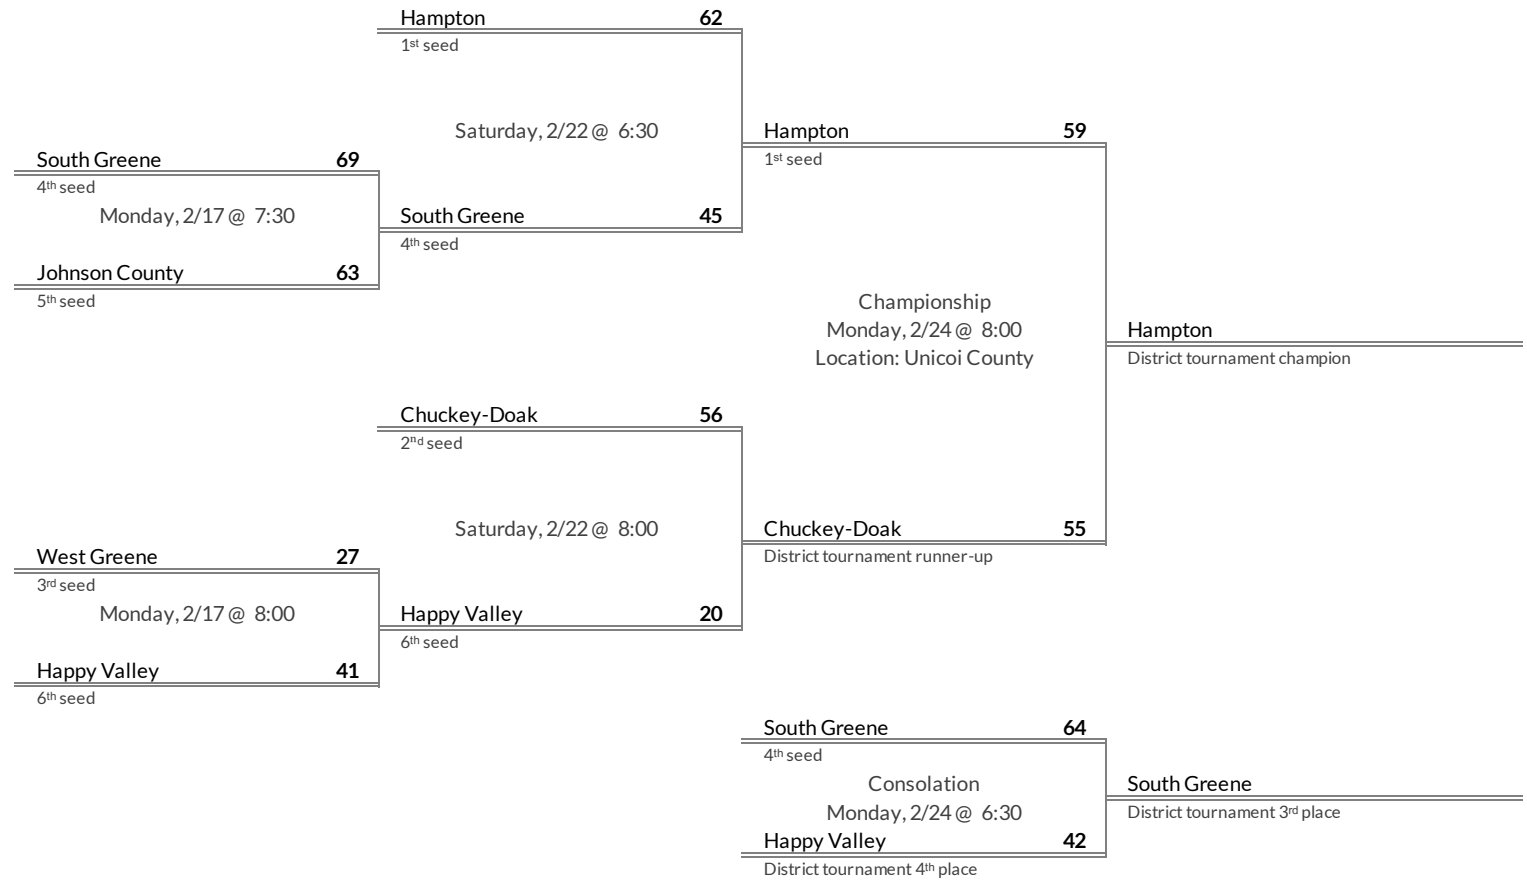

Regular Season Results

- 1 Hampton
- 2 Chuckey-Doak
- 3 West Greene
- 4 South Greene
- 5 Johnson County
- 6 Happy Valley

District 1AA Girls Basketball Brackets

brought to you by:

Tournament Results

1. Hampton
2. Chuckey-Doak
3. South Greene
4. Happy Valley