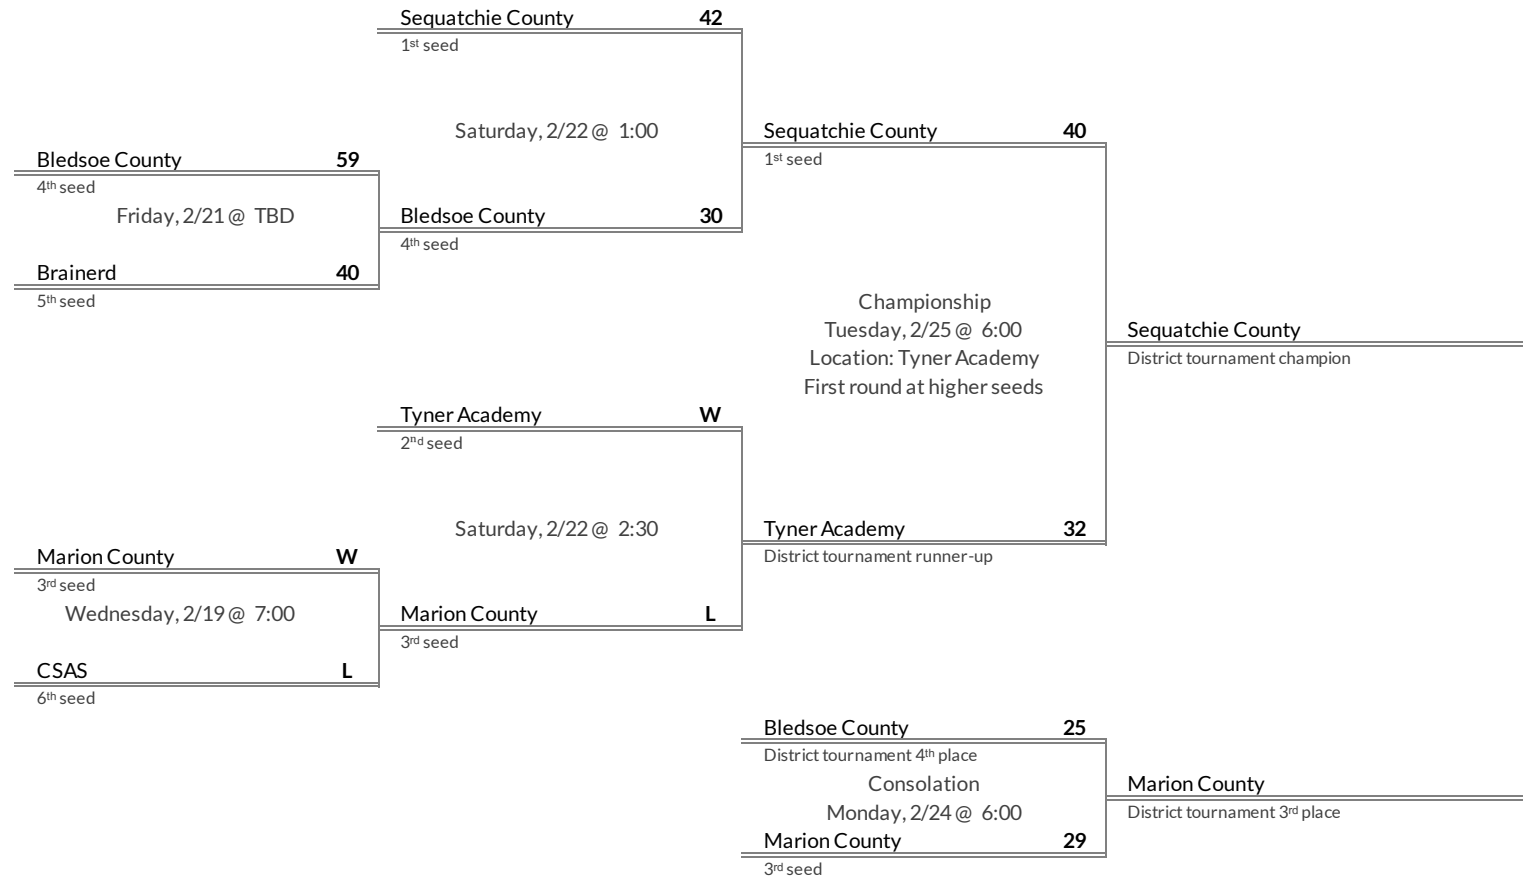

Regular Season Results

- 1 Sequatchie County
- 2 Tyner Academy
- 3 Marion County
- 4 Bledsoe County
- 5 Brainerd
- 6 CSAS

District 4AA Girls Basketball Brackets

brought to you by:

Tournament Results

1. Sequatchie County
2. Tyner Academy
3. Marion County
4. Bledsoe County