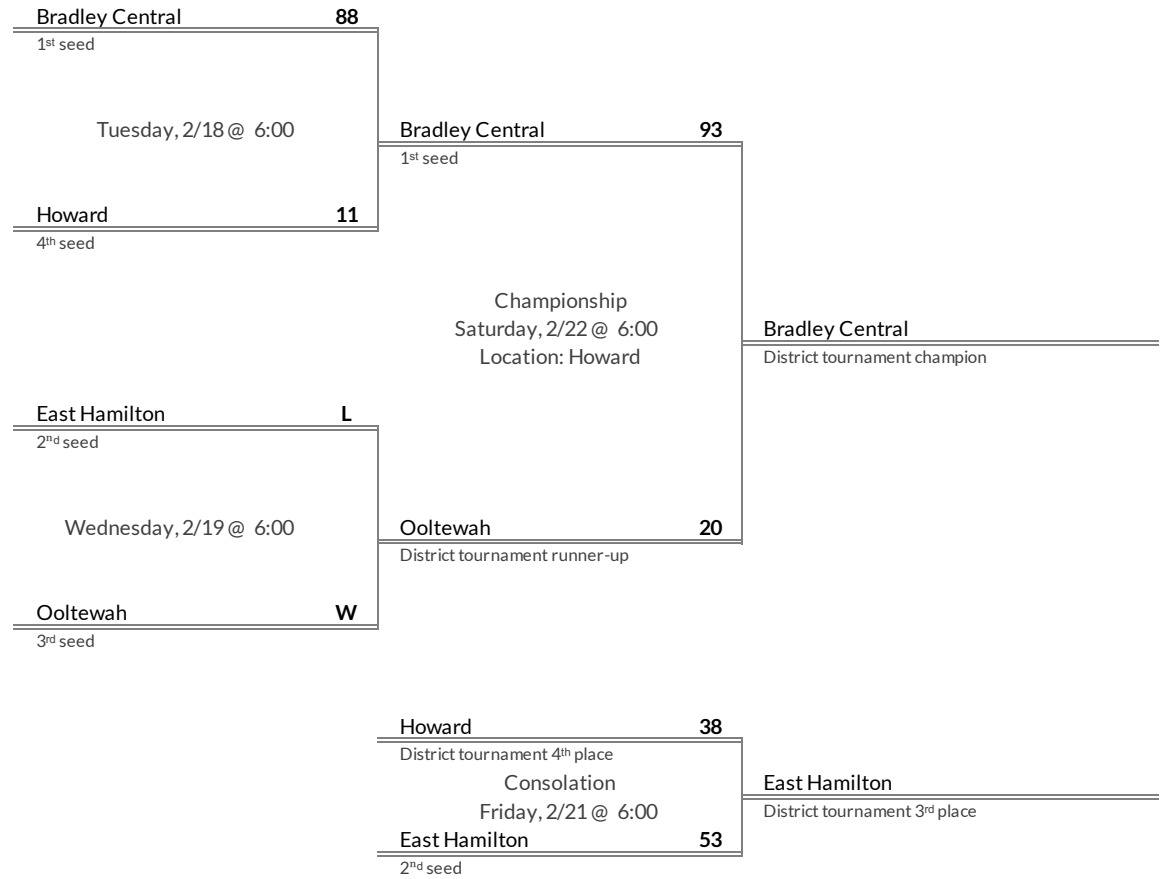

Regular Season Results

- 1 Bradley Central
- 2 East Hamilton
- 3 Ooltewah
- 4 Howard

District 6AAAA Girls Basketball Brackets

brought to you by:

Tournament Results

1. Bradley Central
2. Ooltewah
3. East Hamilton
4. Howard