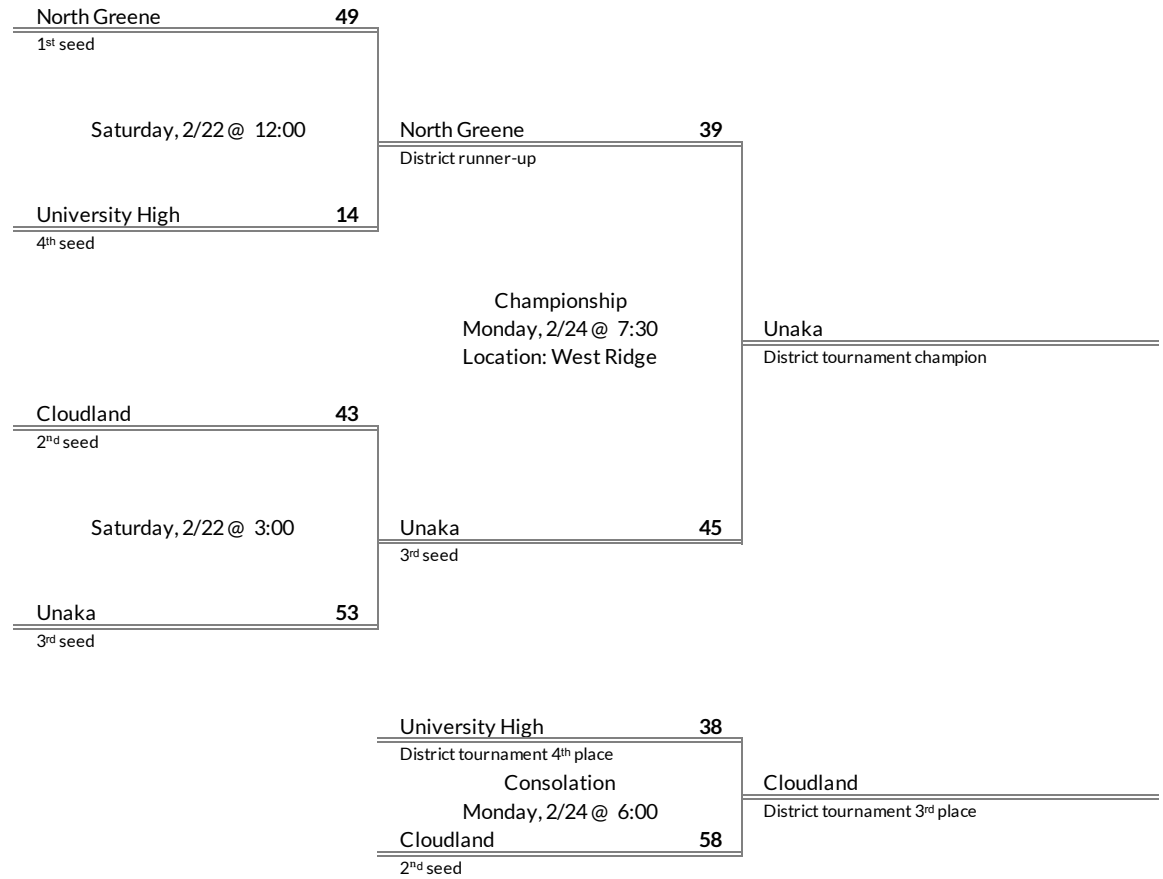

# District 1A Girls Basketball Brackets

*brought to you by:*

**Tournament Results**

- 1. Unaka
- 2. North Greene
- 3. Cloudland
- 4. University High

**Regular Season Results**

- 1 Cosby
- 2 Washburn
- 3 Hancock County

# District 2A Girls Basketball Brackets

brought to you by:

**Tournament Results**

- 1. Cosby
- 2. Washburn
- 3. Hancock County
- 4.

**Regular Season Results**

- 1 Coalfield
- 2 Sunbright
- 3 Wartburg
- 4 Oliver Springs
- 5 Jellico