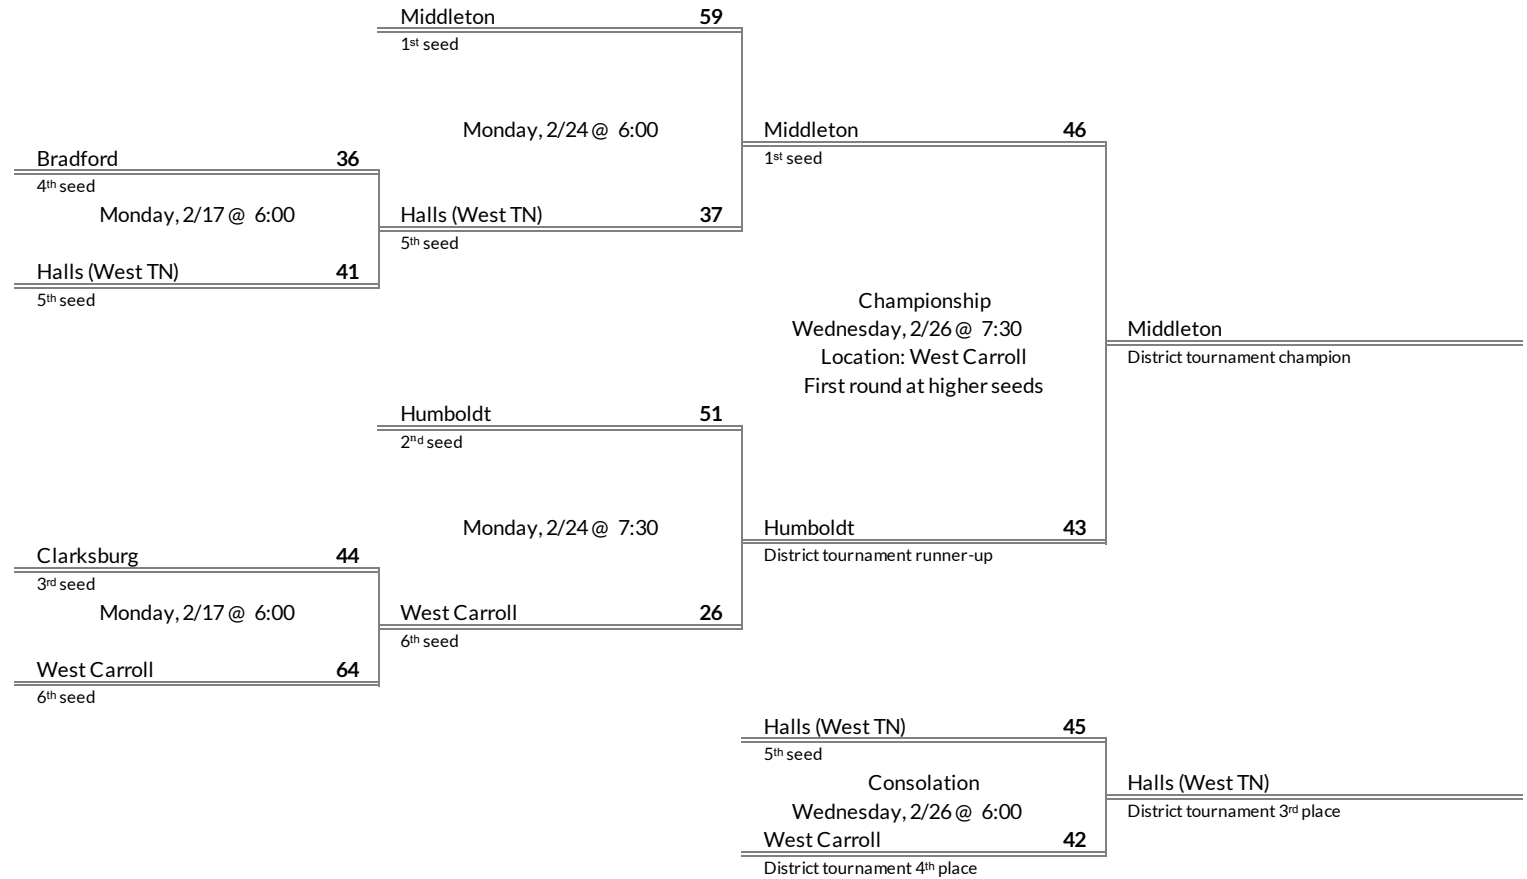

Regular Season Results

- 1 Middleton
- 2 Humboldt
- 3 Clarksburg
- 4 Bradford
- 5 Halls (West TN)
- 6 West Carroll

District 13A Girls Basketball Brackets

brought to you by:

Tournament Results

1. Middleton
2. Humboldt
3. Halls (West TN)
4. West Carroll