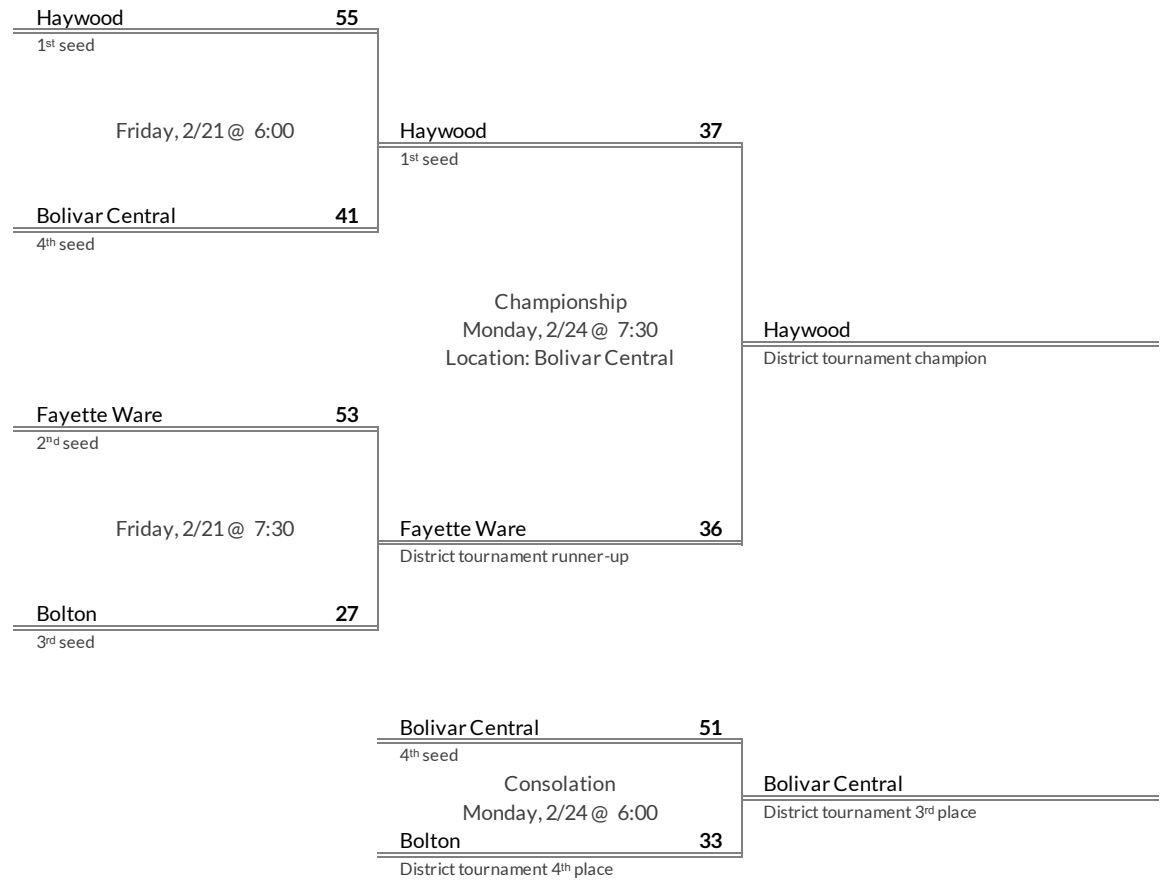

# District 13AAA Girls Basketball Brackets

brought to you by:

**Tournament Results**

- 1. Dyersburg
- 2. South Gibson
- 3. Crockett County
- 4. Dyer County

**Regular Season Results**

- 1 Haywood
- 2 Fayette Ware
- 3 Bolton
- 4 Bolivar Central

# District 14AAA Girls Basketball Brackets

brought to you by:

**Tournament Results**

- 1. Haywood
- 2. Fayette Ware
- 3. Bolivar Central
- 4. Bolton

**Regular Season Results**

- 1 Millington
- 2 Covington
- 3 Munford
- 4 Craigmont
- 5 Brighton
- 6 Raleigh Egypt