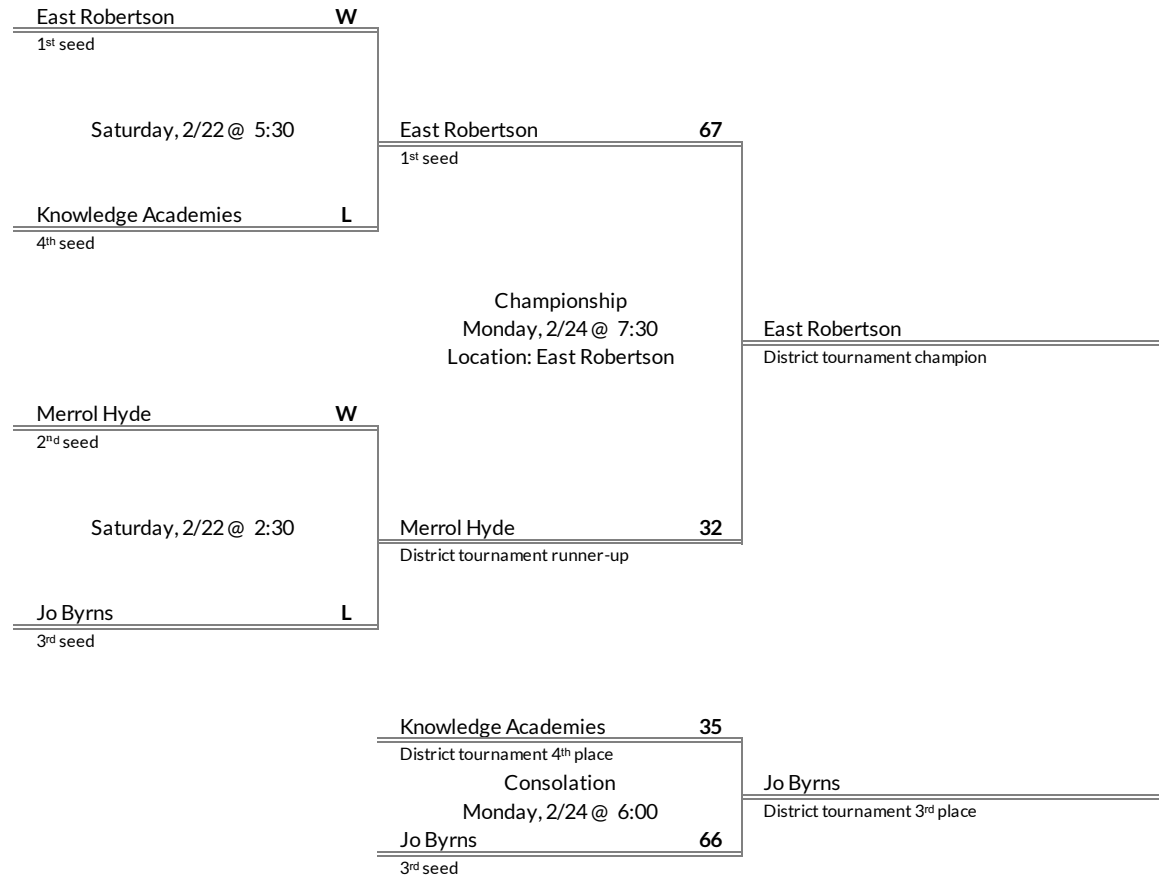

# District 6A Girls Basketball Brackets

brought to you by:

**Tournament Results**

- 1. Van Buren County
- 2. South Pittsburg
- 3. Whitwell
- 4.

**Regular Season Results**

- 1 Pickett County
- 2 Clay County
- 3 Clarkrange
- 4 Gordonsville
- 5 Red Boiling Springs

# District 7A Girls Basketball Brackets

brought to you by:

**Tournament Results**

- 1. Pickett County
- 2. Clay County
- 3. Clarkrange
- 4. Gordonsville

**Regular Season Results**

- 1 East Robertson
- 2 Merrol Hyde
- 3 Jo Byrns
- 4 Knowledge Academies

# District 8A Girls Basketball Brackets

*brought to you by:*

**Tournament Results**

- 1. East Robertson
- 2. Merrol Hyde
- 3. Jo Byrns
- 4. Knowledge Academies

**Regular Season Results**

- 1 Moore County
- 2 Fayetteville
- 3 Huntland
- 4 Eagleville